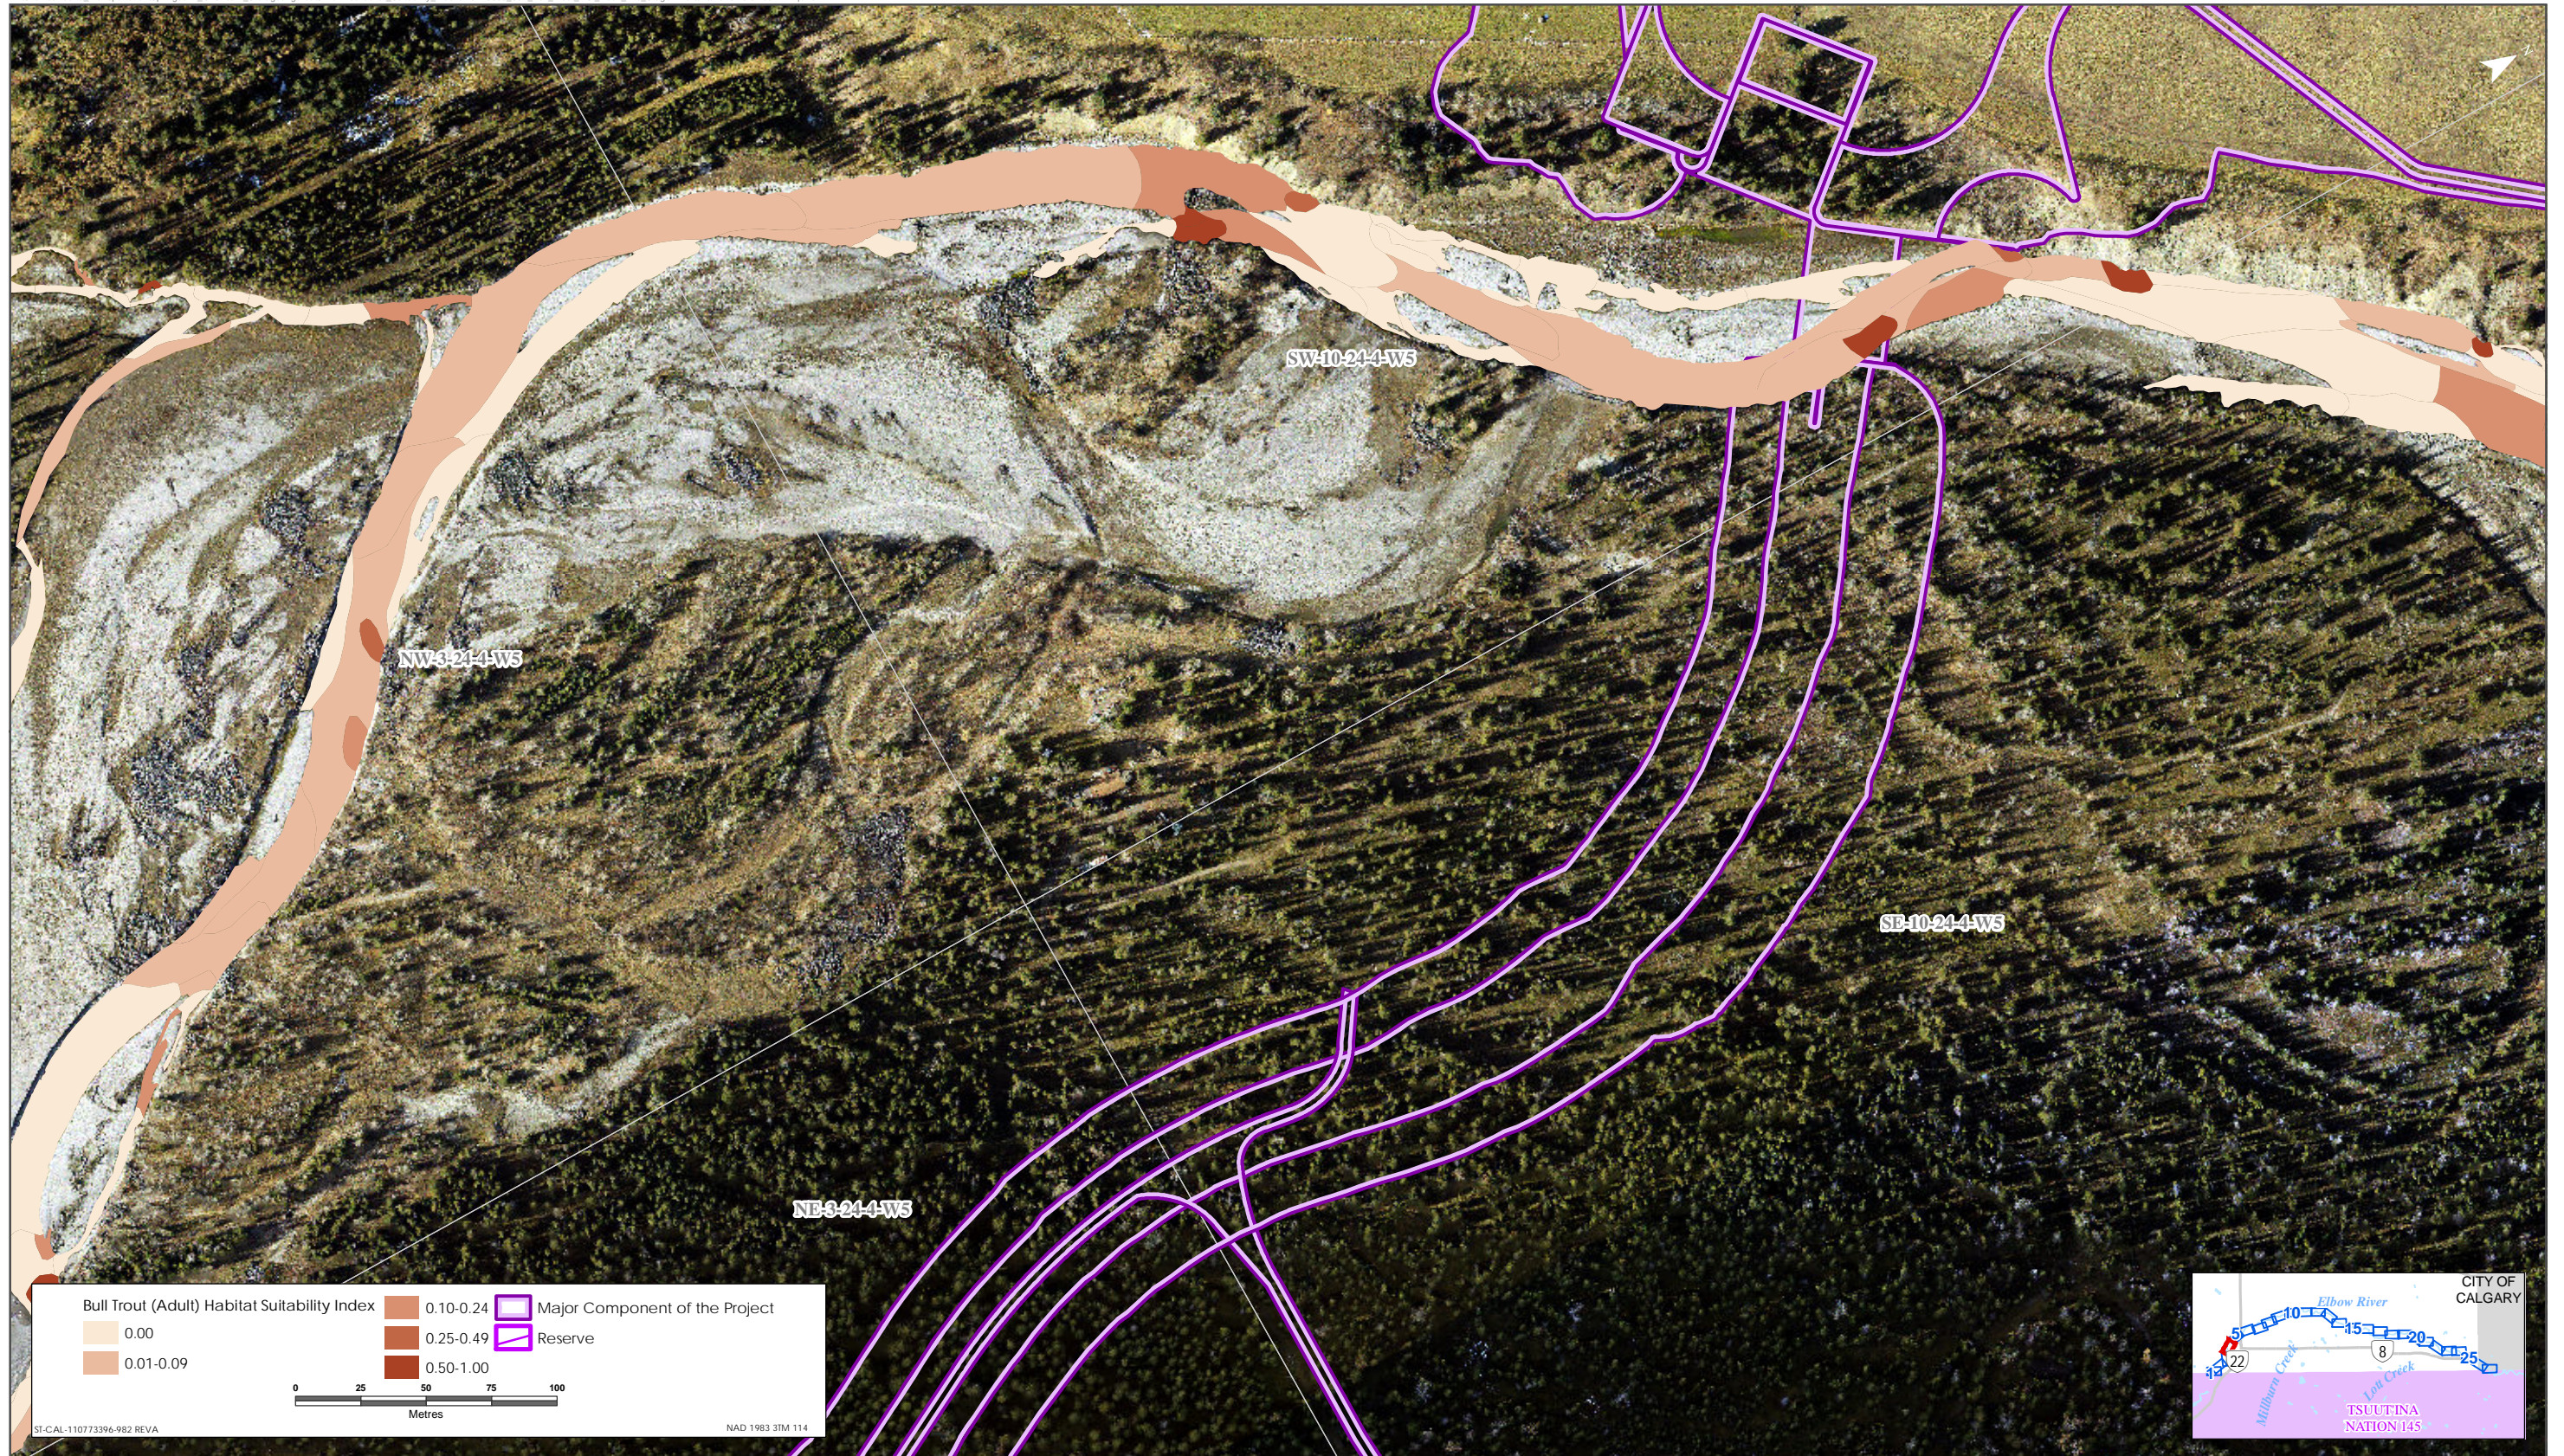

Bull Trout HSI Map for Elbow River (Adult Life Stage)

Sources: Base Data - Government of Alberta, Government of Canada. Thematic Data - Stantec Ltd. Imagery: 1.4m 10cm resolution October 2019