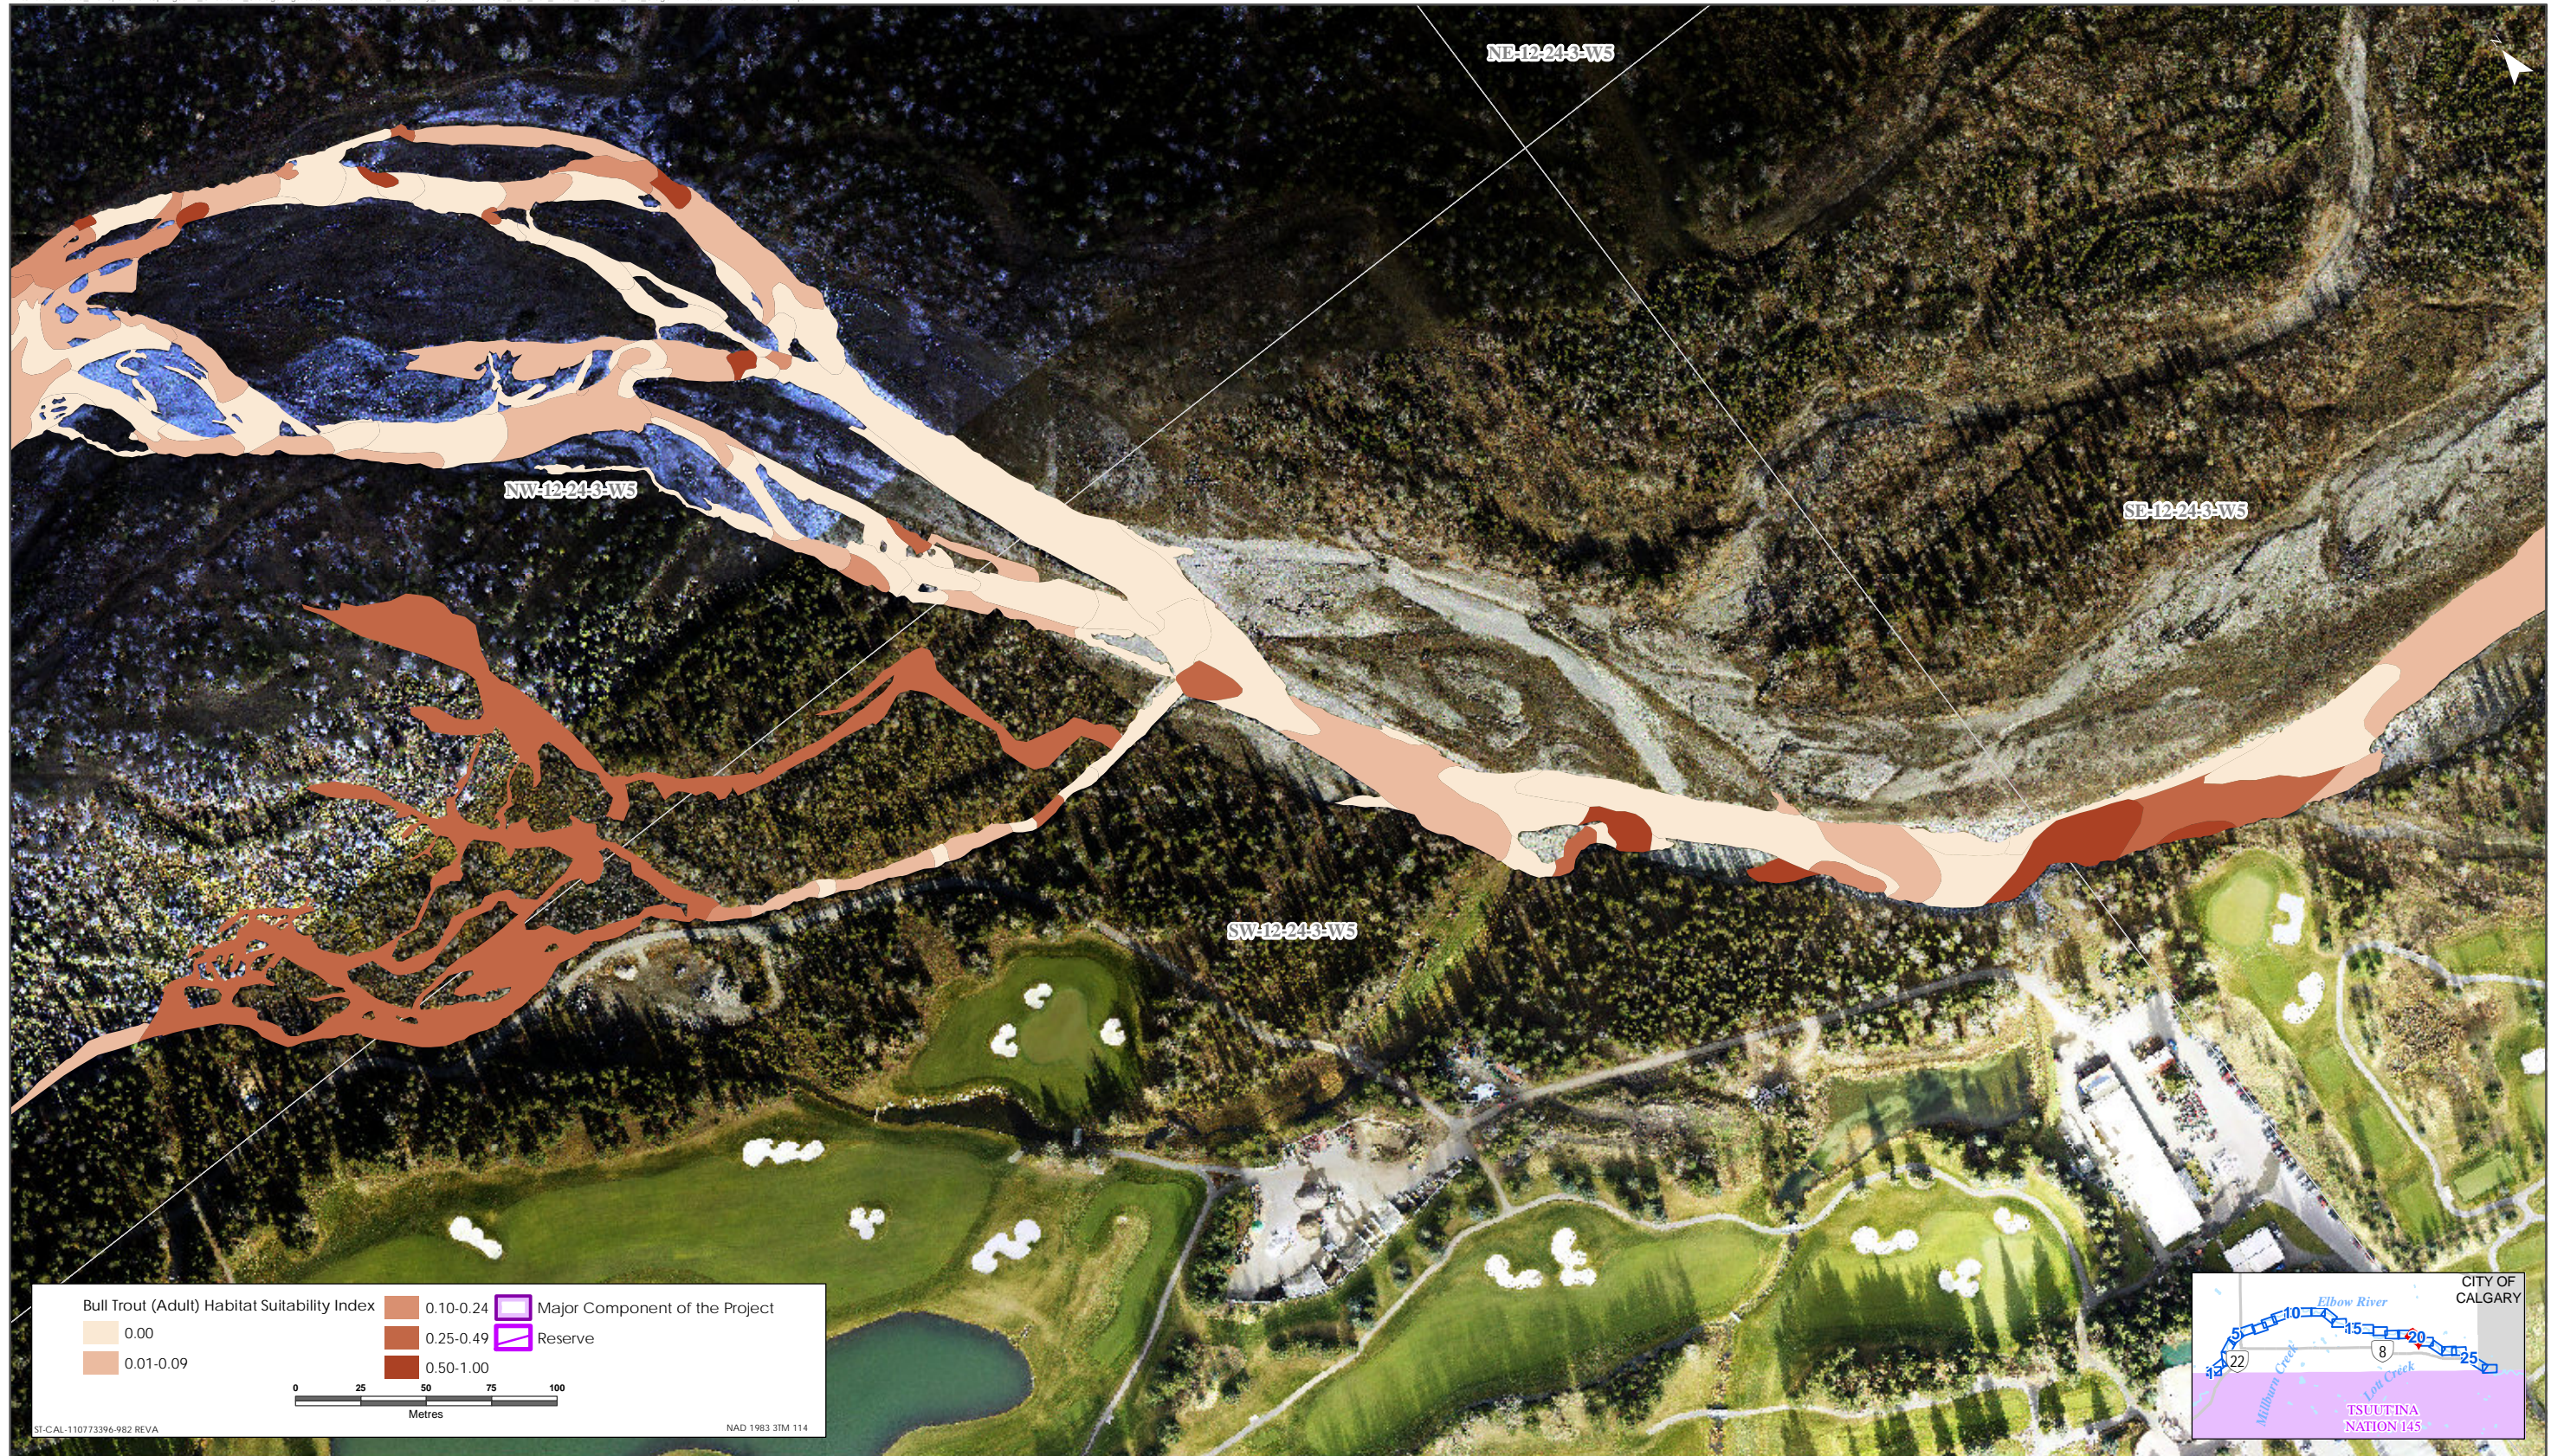

Bull Trout HSI Map for Elbow River (Adult Life Stage)

Sources: Base Data - Government of Alberta, Government of Canada. Thematic Data - Stantec Ltd. Imagery: 1:1m 10cm resolution October 2019