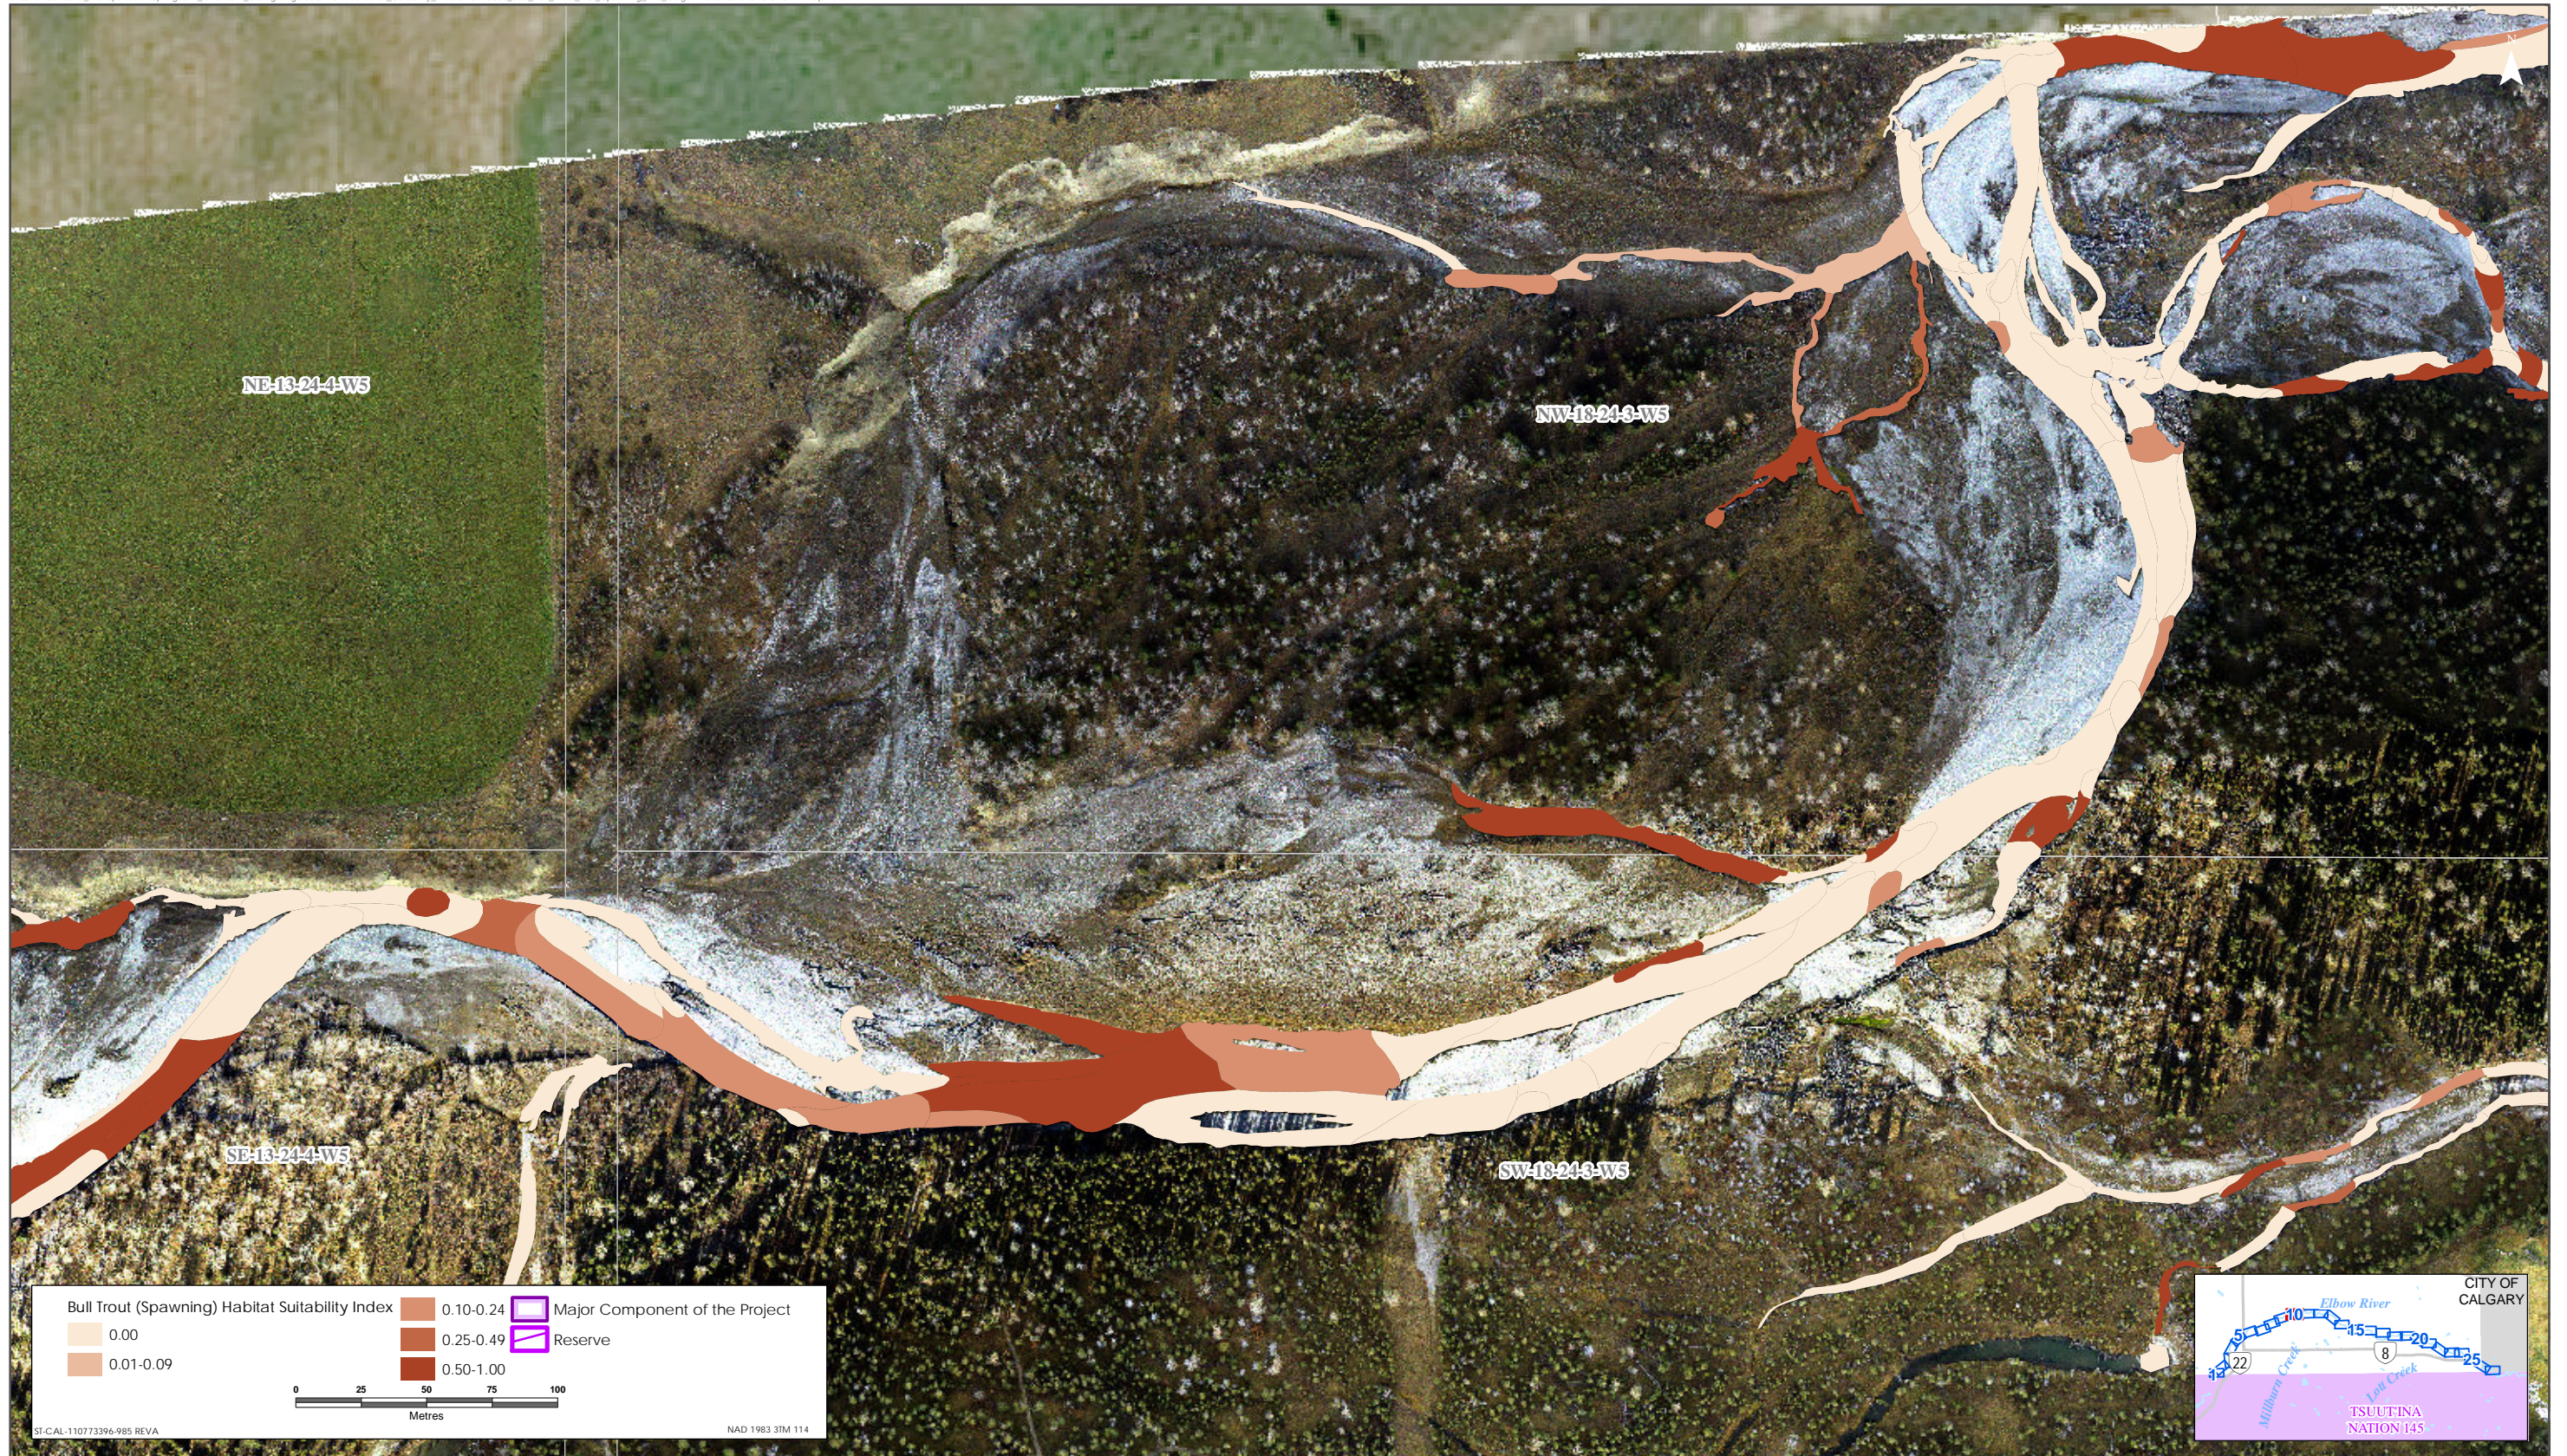

Bull Trout HSI Map for Elbow River (Spawning Life Stage)

Sources: Base Data - Government of Alberta, Government of Canada. Thematic Data - Stantec Ltd. Imagery: 1.4m 10cm resolution October 2019