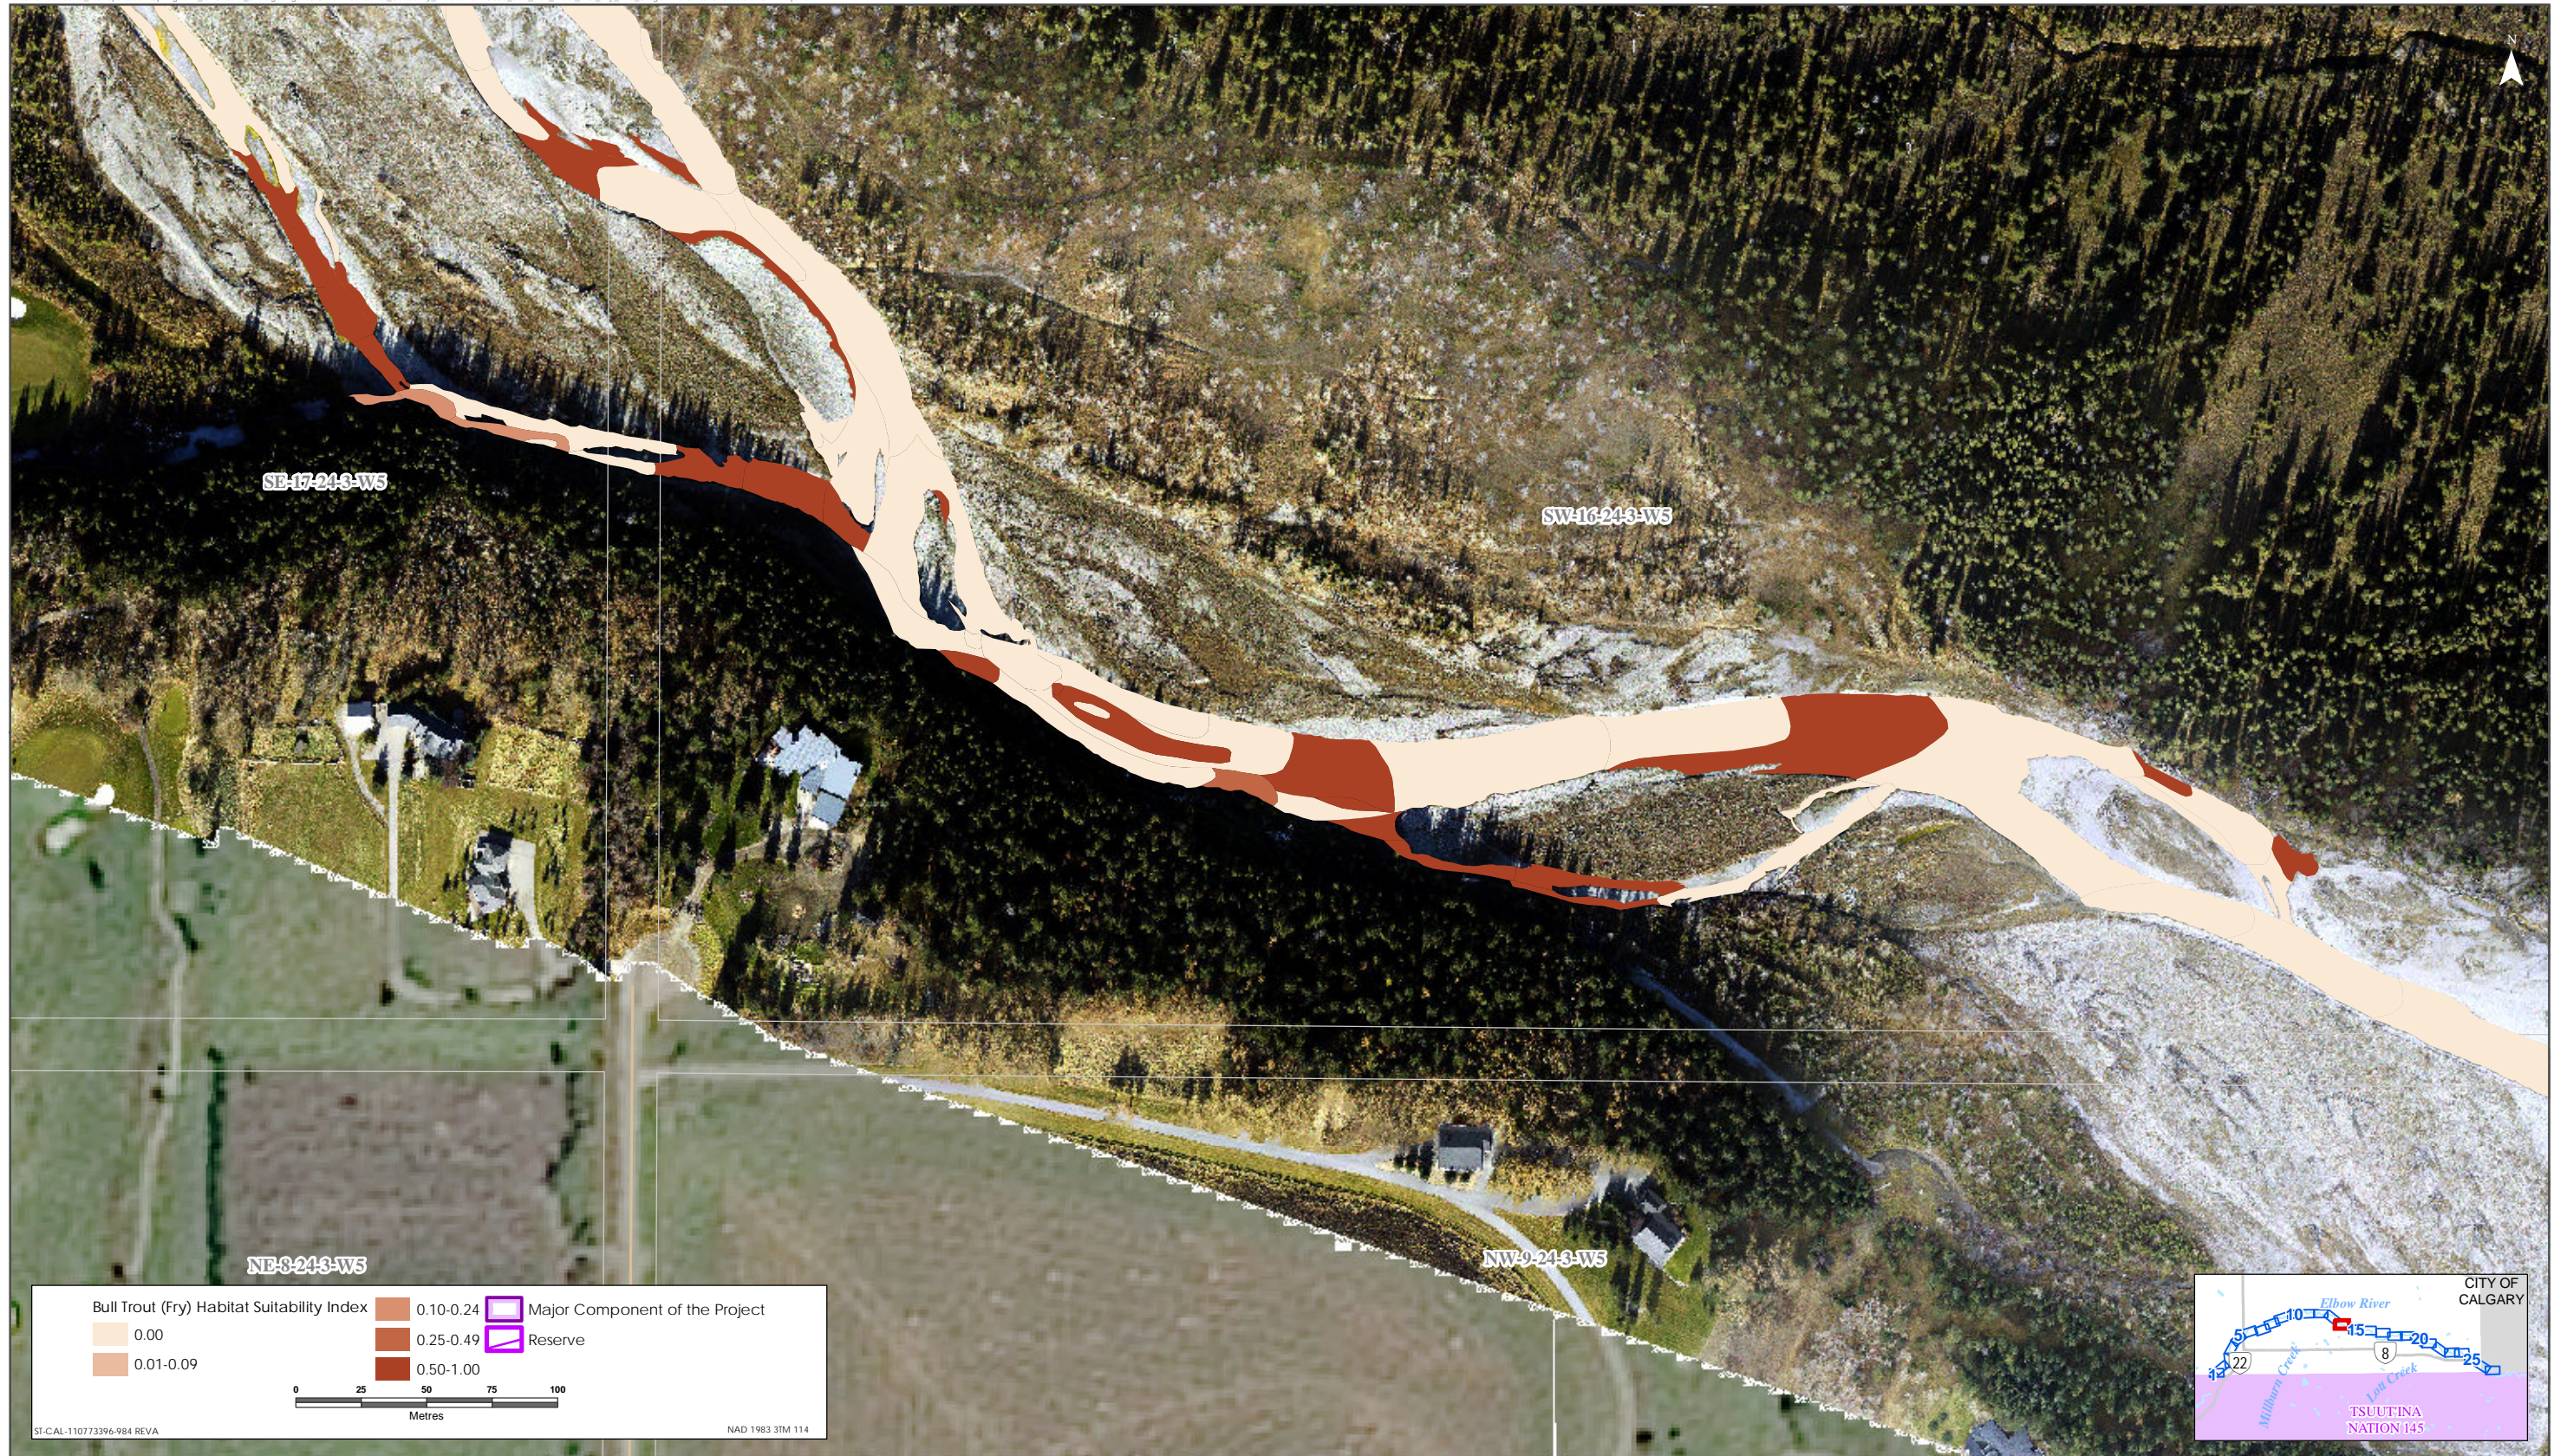

Bull Trout HSI Map for Elbow River (Fry Life Stage)

Sources: Base Data - Government of Alberta, Government of Canada. Thematic Data - Stantec Ltd. Imagery: 1.4m 10cm resolution October 2019