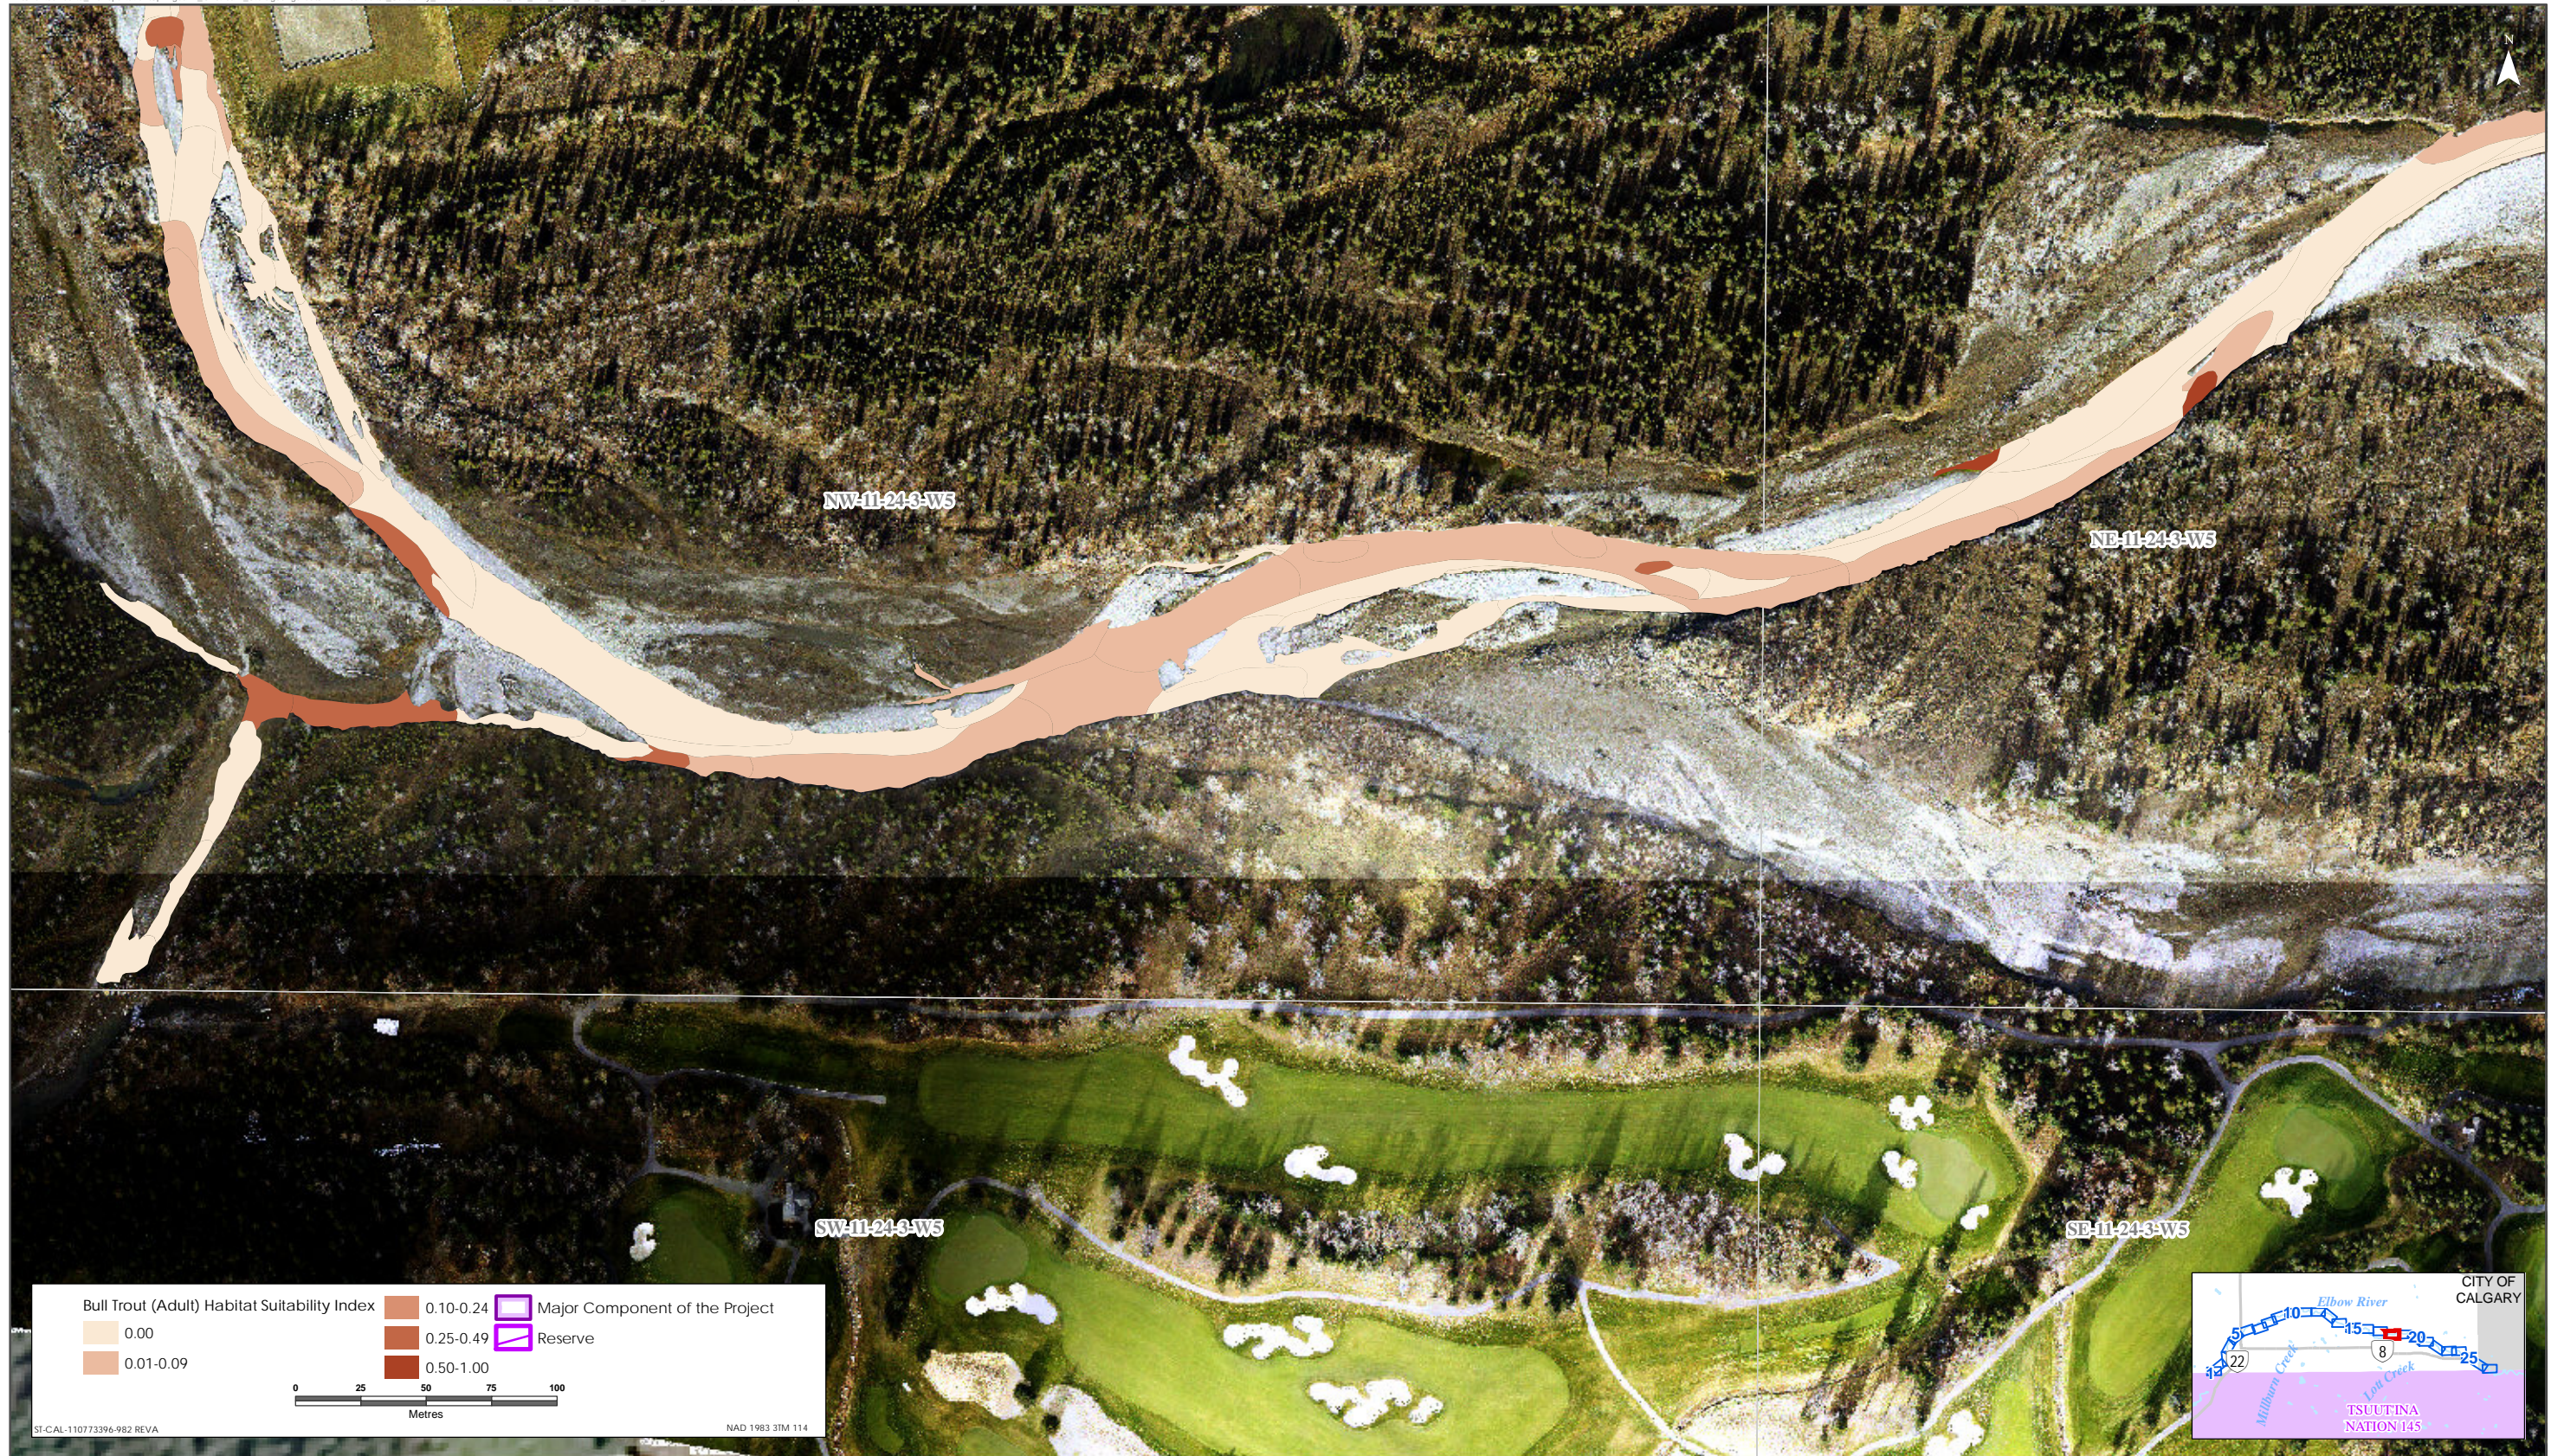

Bull Trout HSI Map for Elbow River (Adult Life Stage)

Sources: Base Data - Government of Alberta, Government of Canada. Thematic Data - Stantec Ltd. Imagery: 1.4m 10cm resolution October 2019