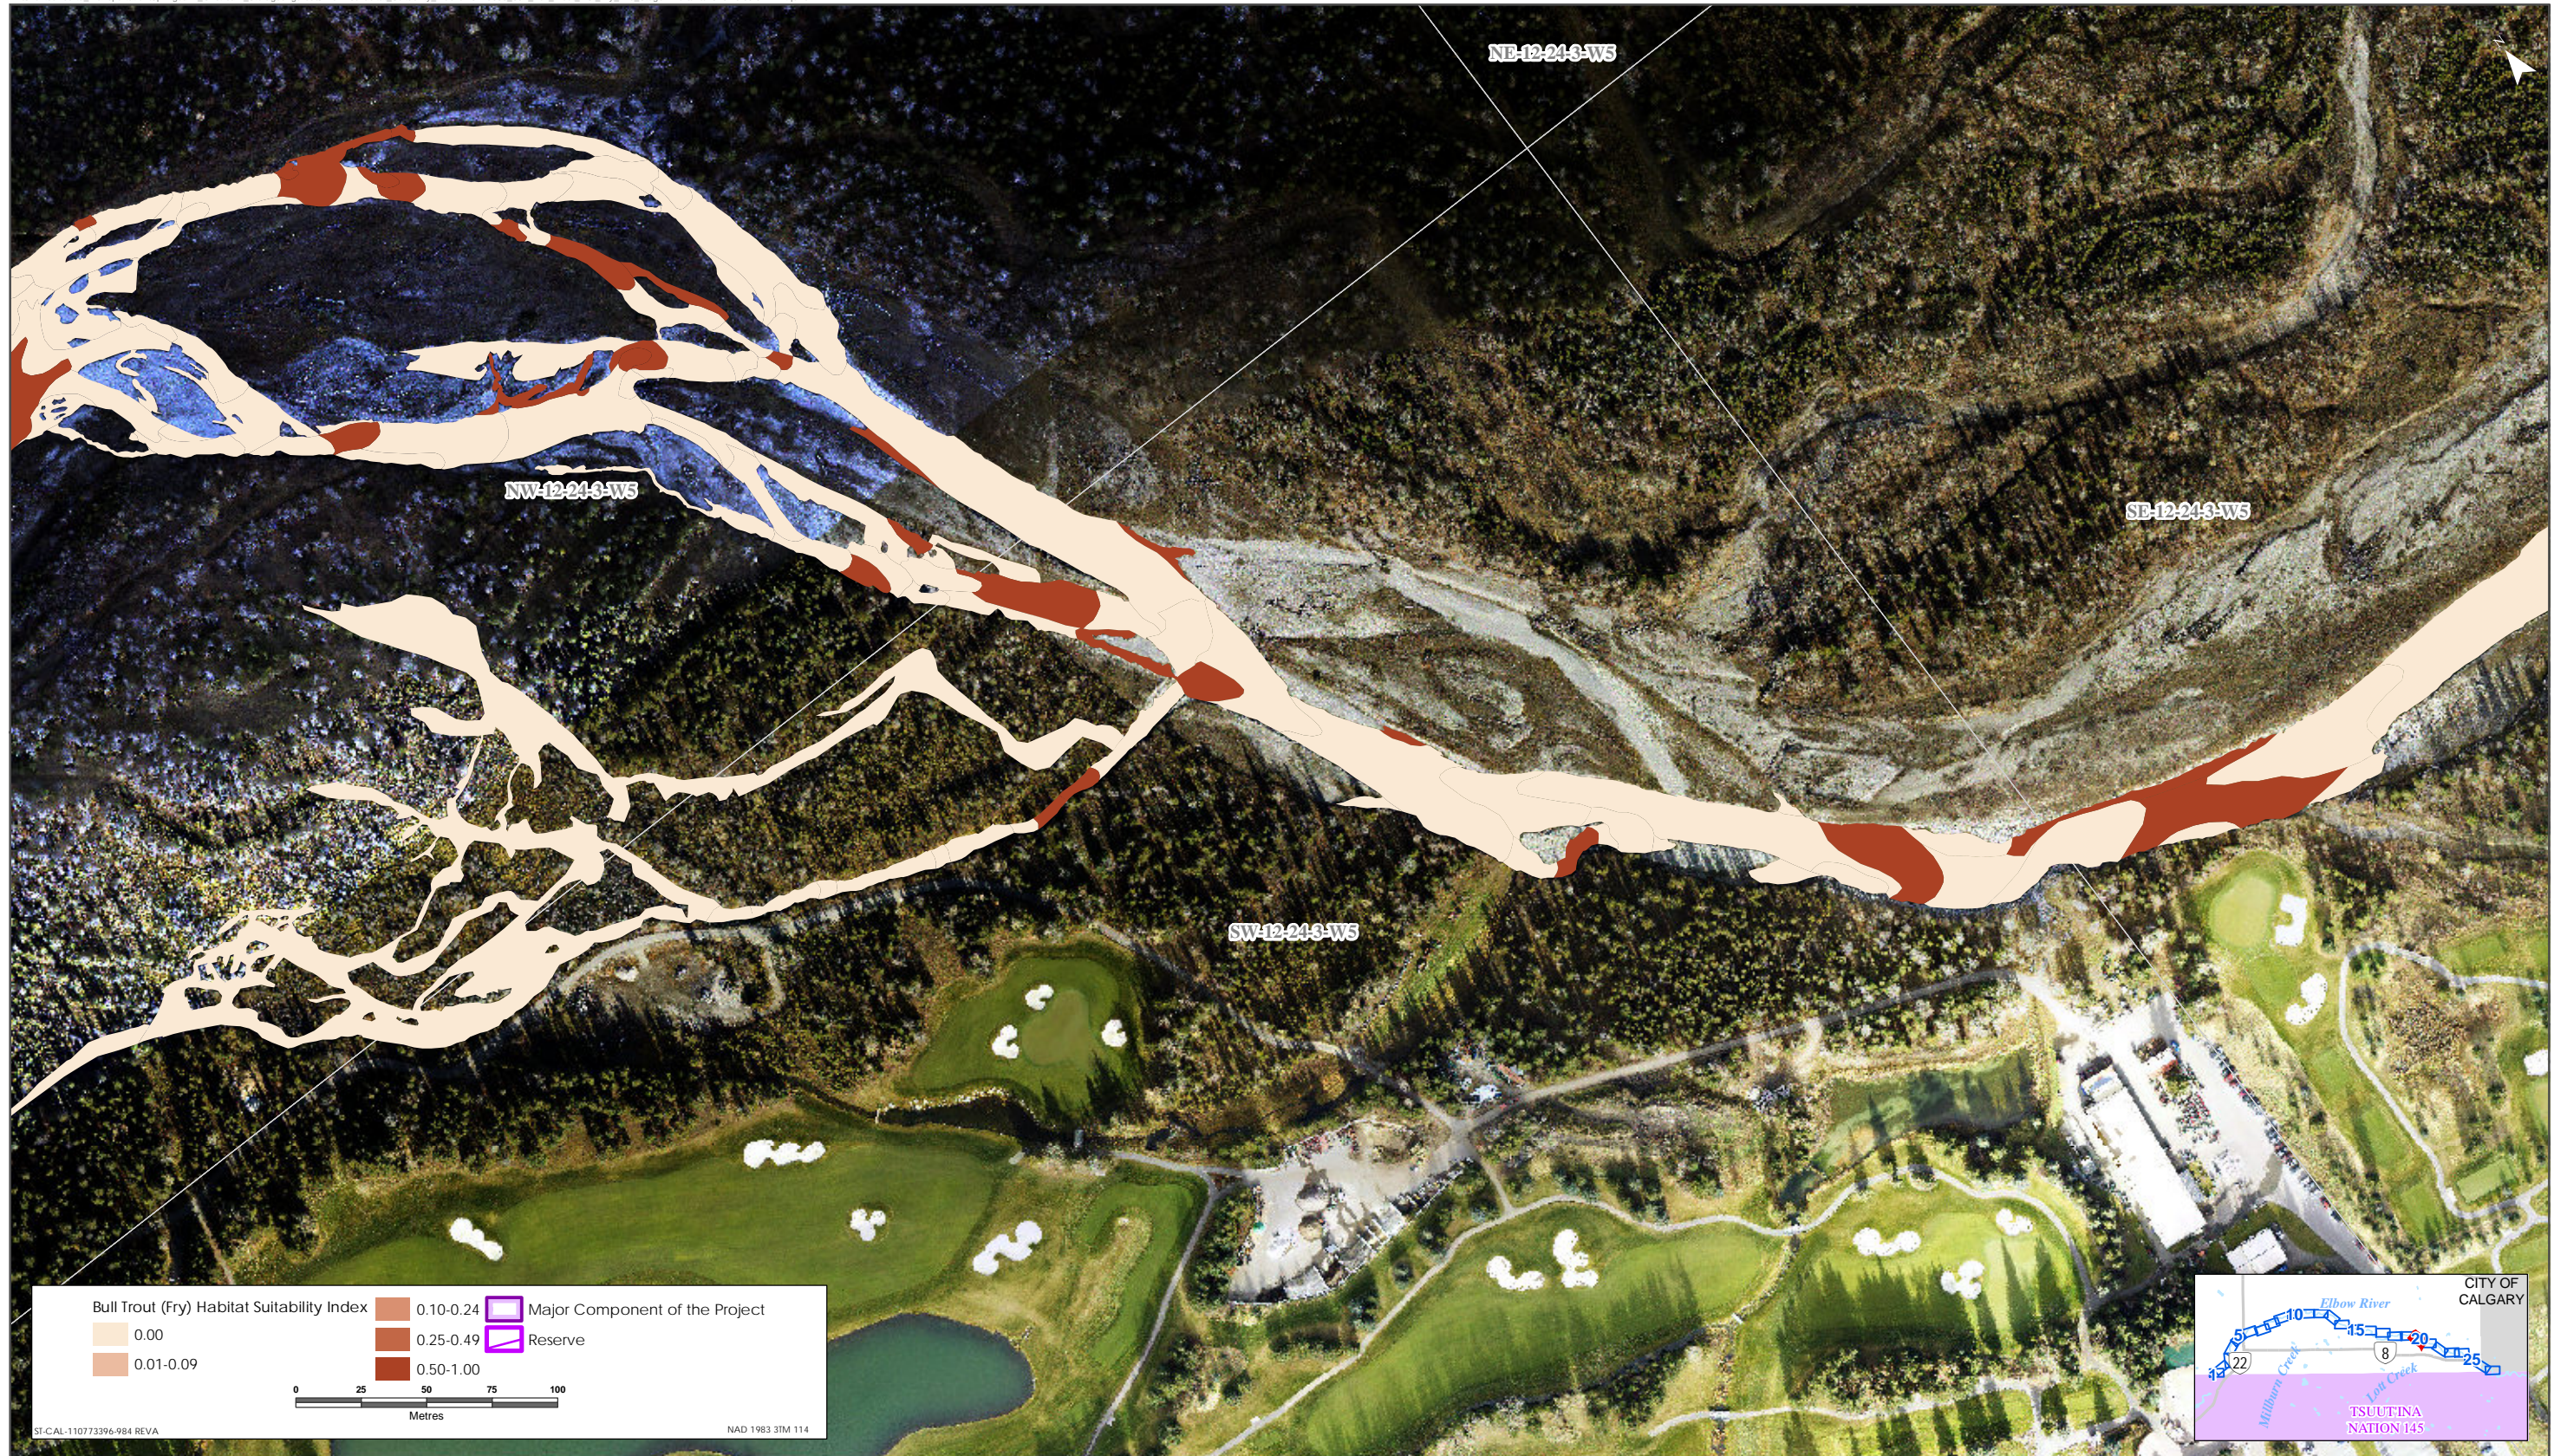

Bull Trout HSI Map for Elbow River (Fry Life Stage)

Sources: Base Data - Government of Alberta, Government of Canada. Thematic Data - Stantec Ltd. Imagery: 1.4m 10cm resolution October 2019