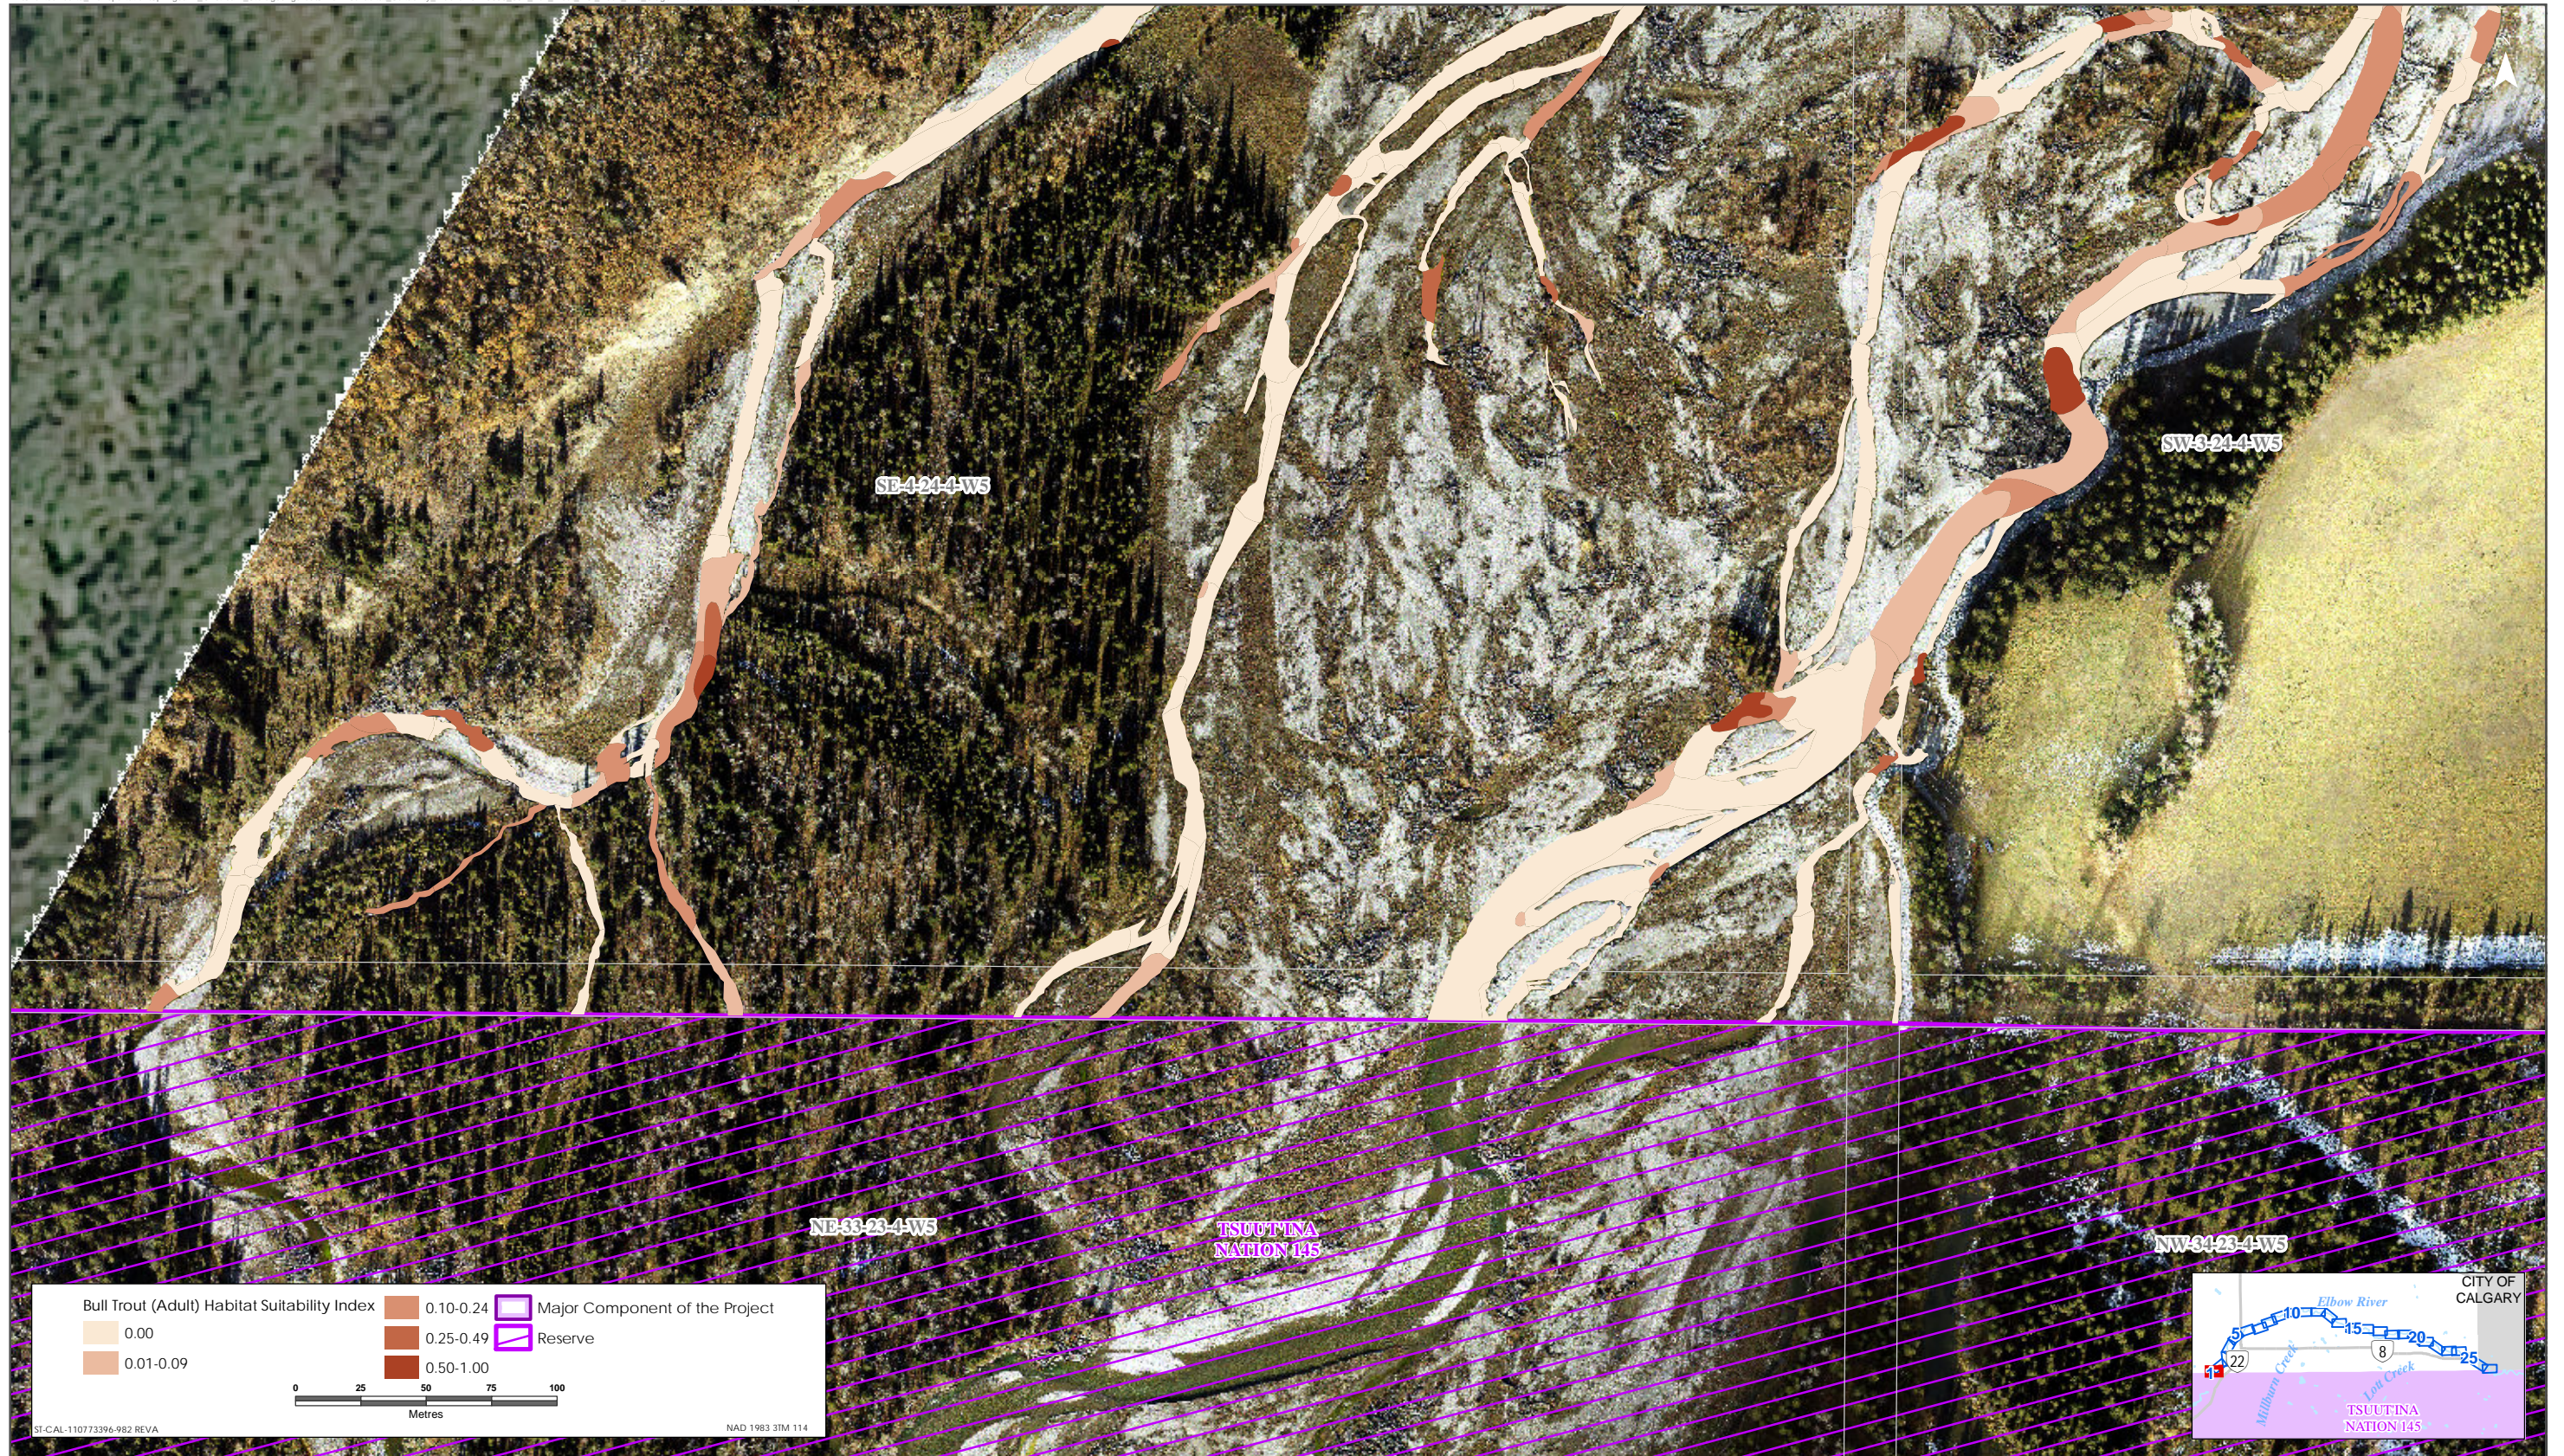

Sources: Base Data - Government of Alberta, Government of Canada. Thematic Data - Stantec Ltd. Imagery: 1:1m 10cm resolution October 2019