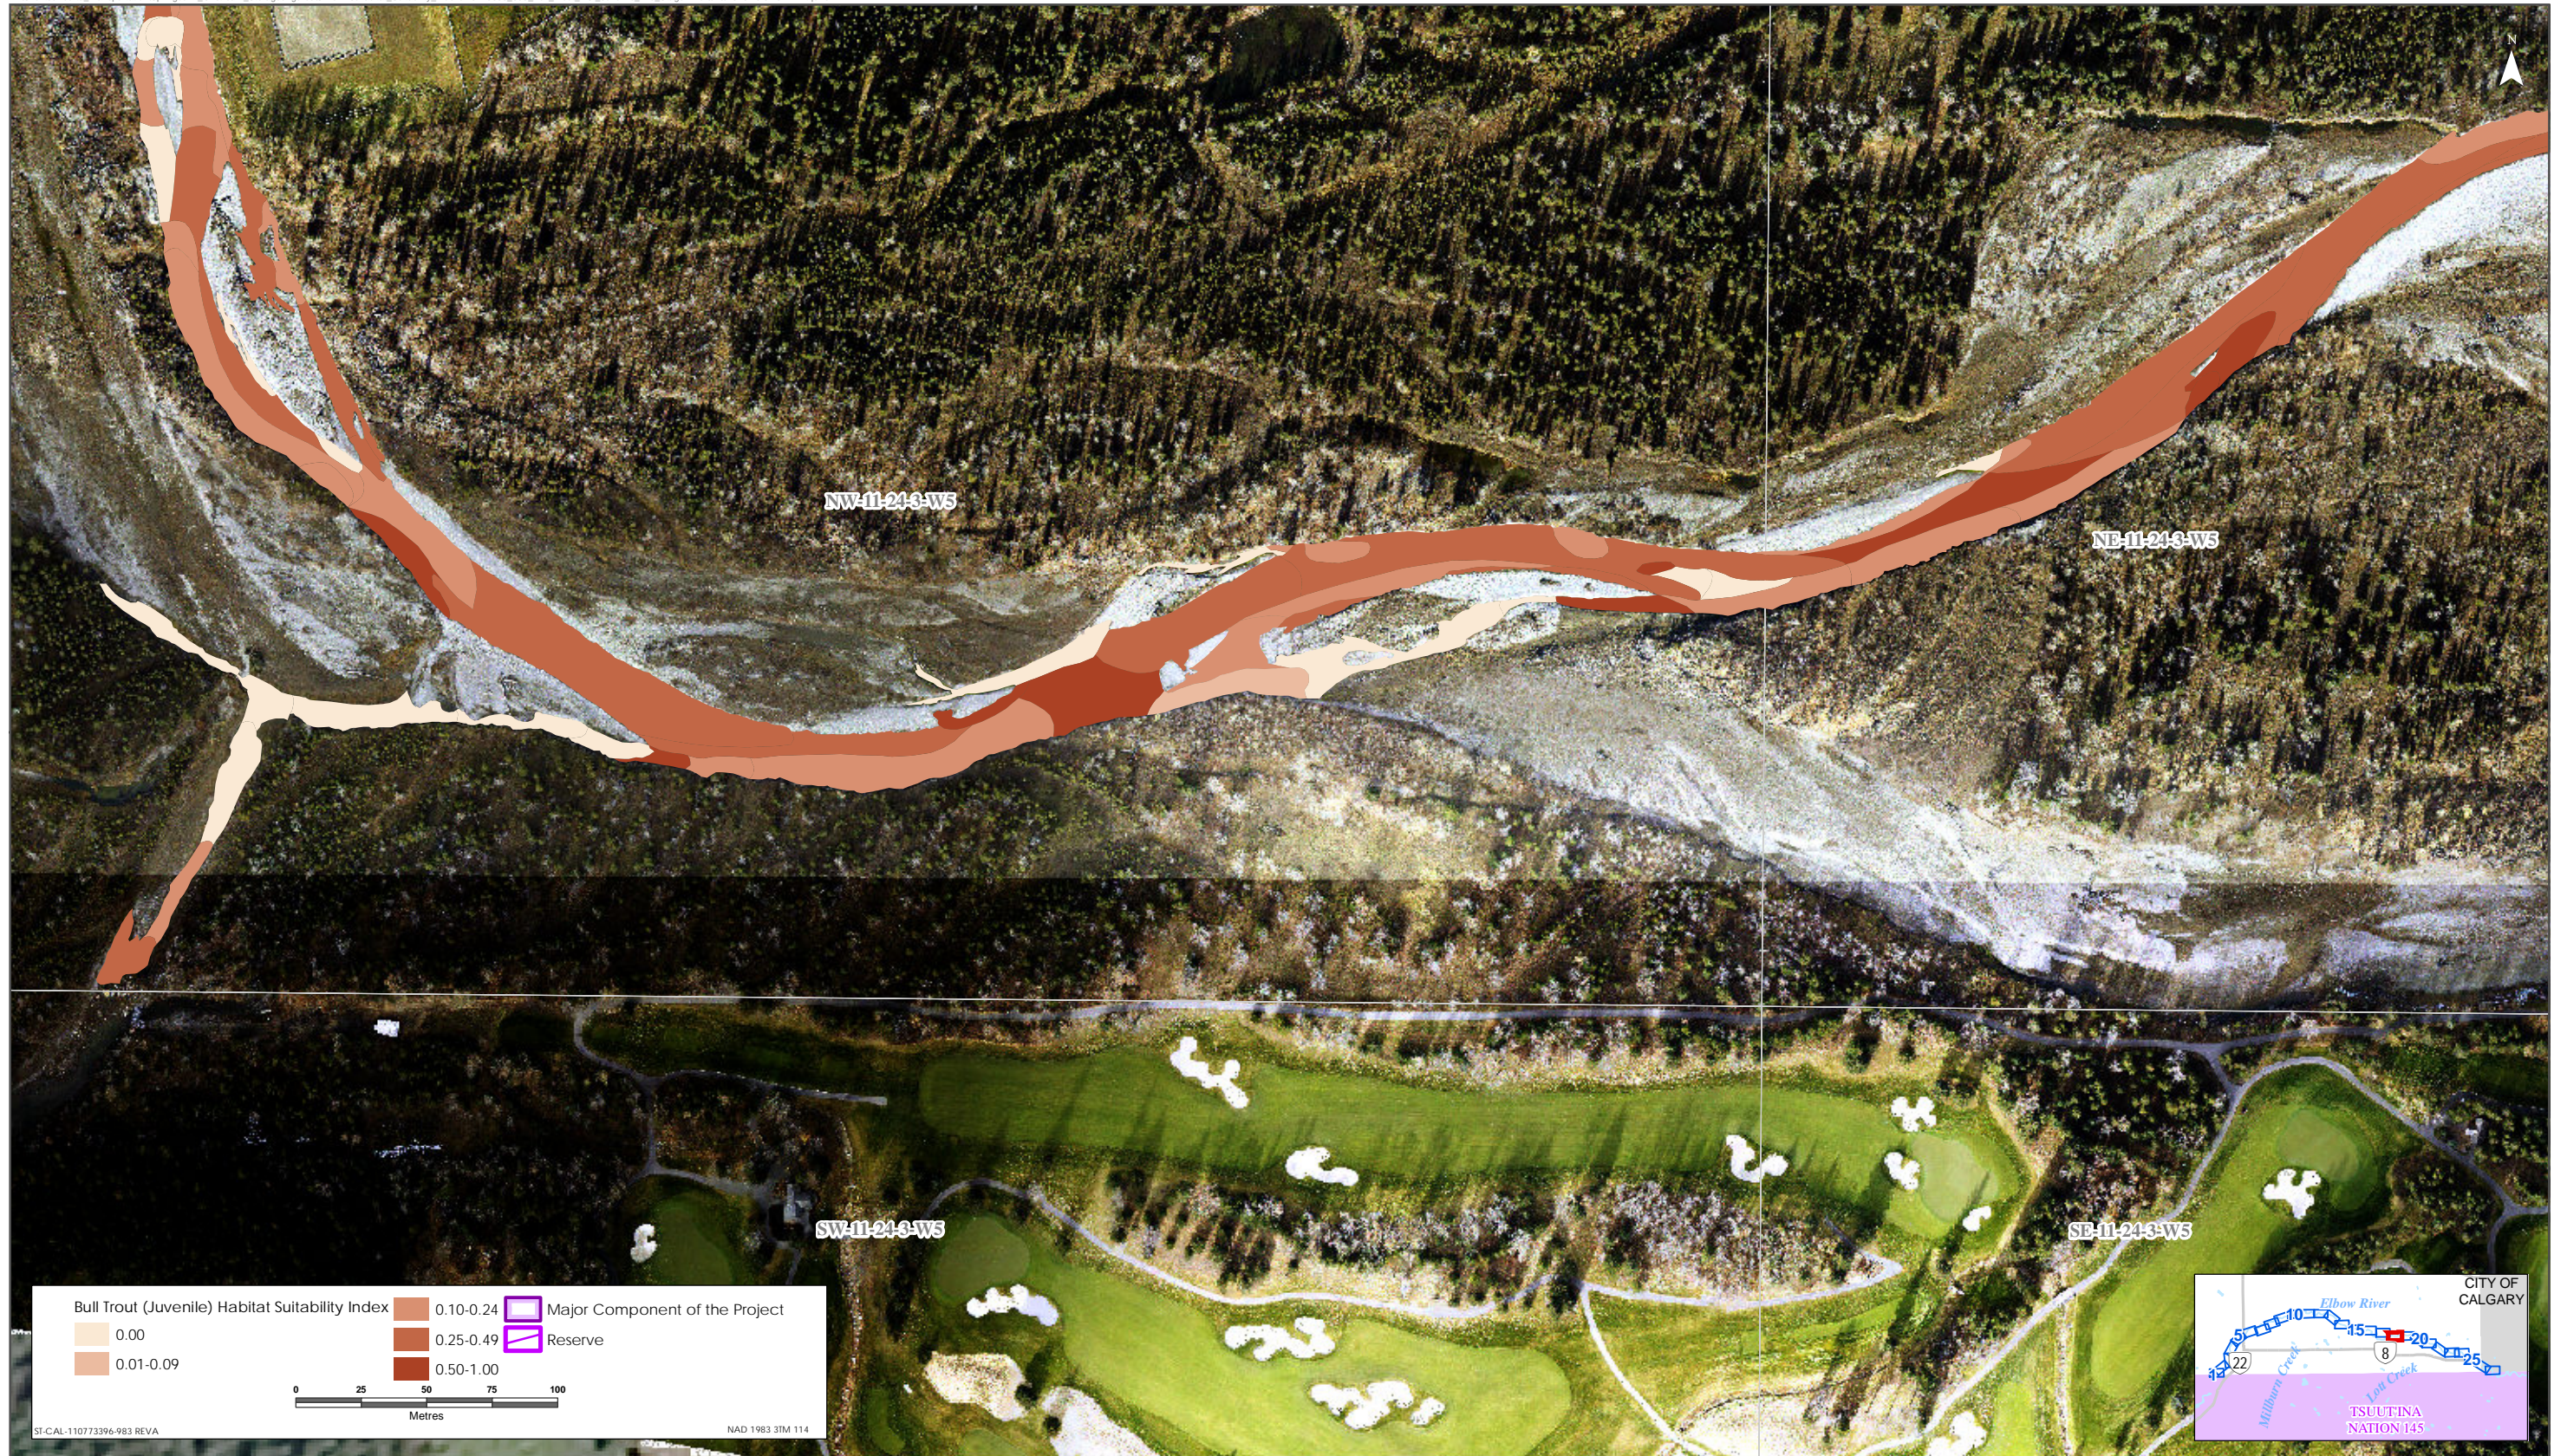

Bull Trout HSI Map for Elbow River (Juvenile Life Stage)

Sources: Base Data - Government of Alberta, Government of Canada. Thematic Data - Stantec Ltd.
Imagery: 1.4m 10cm resolution October 2019