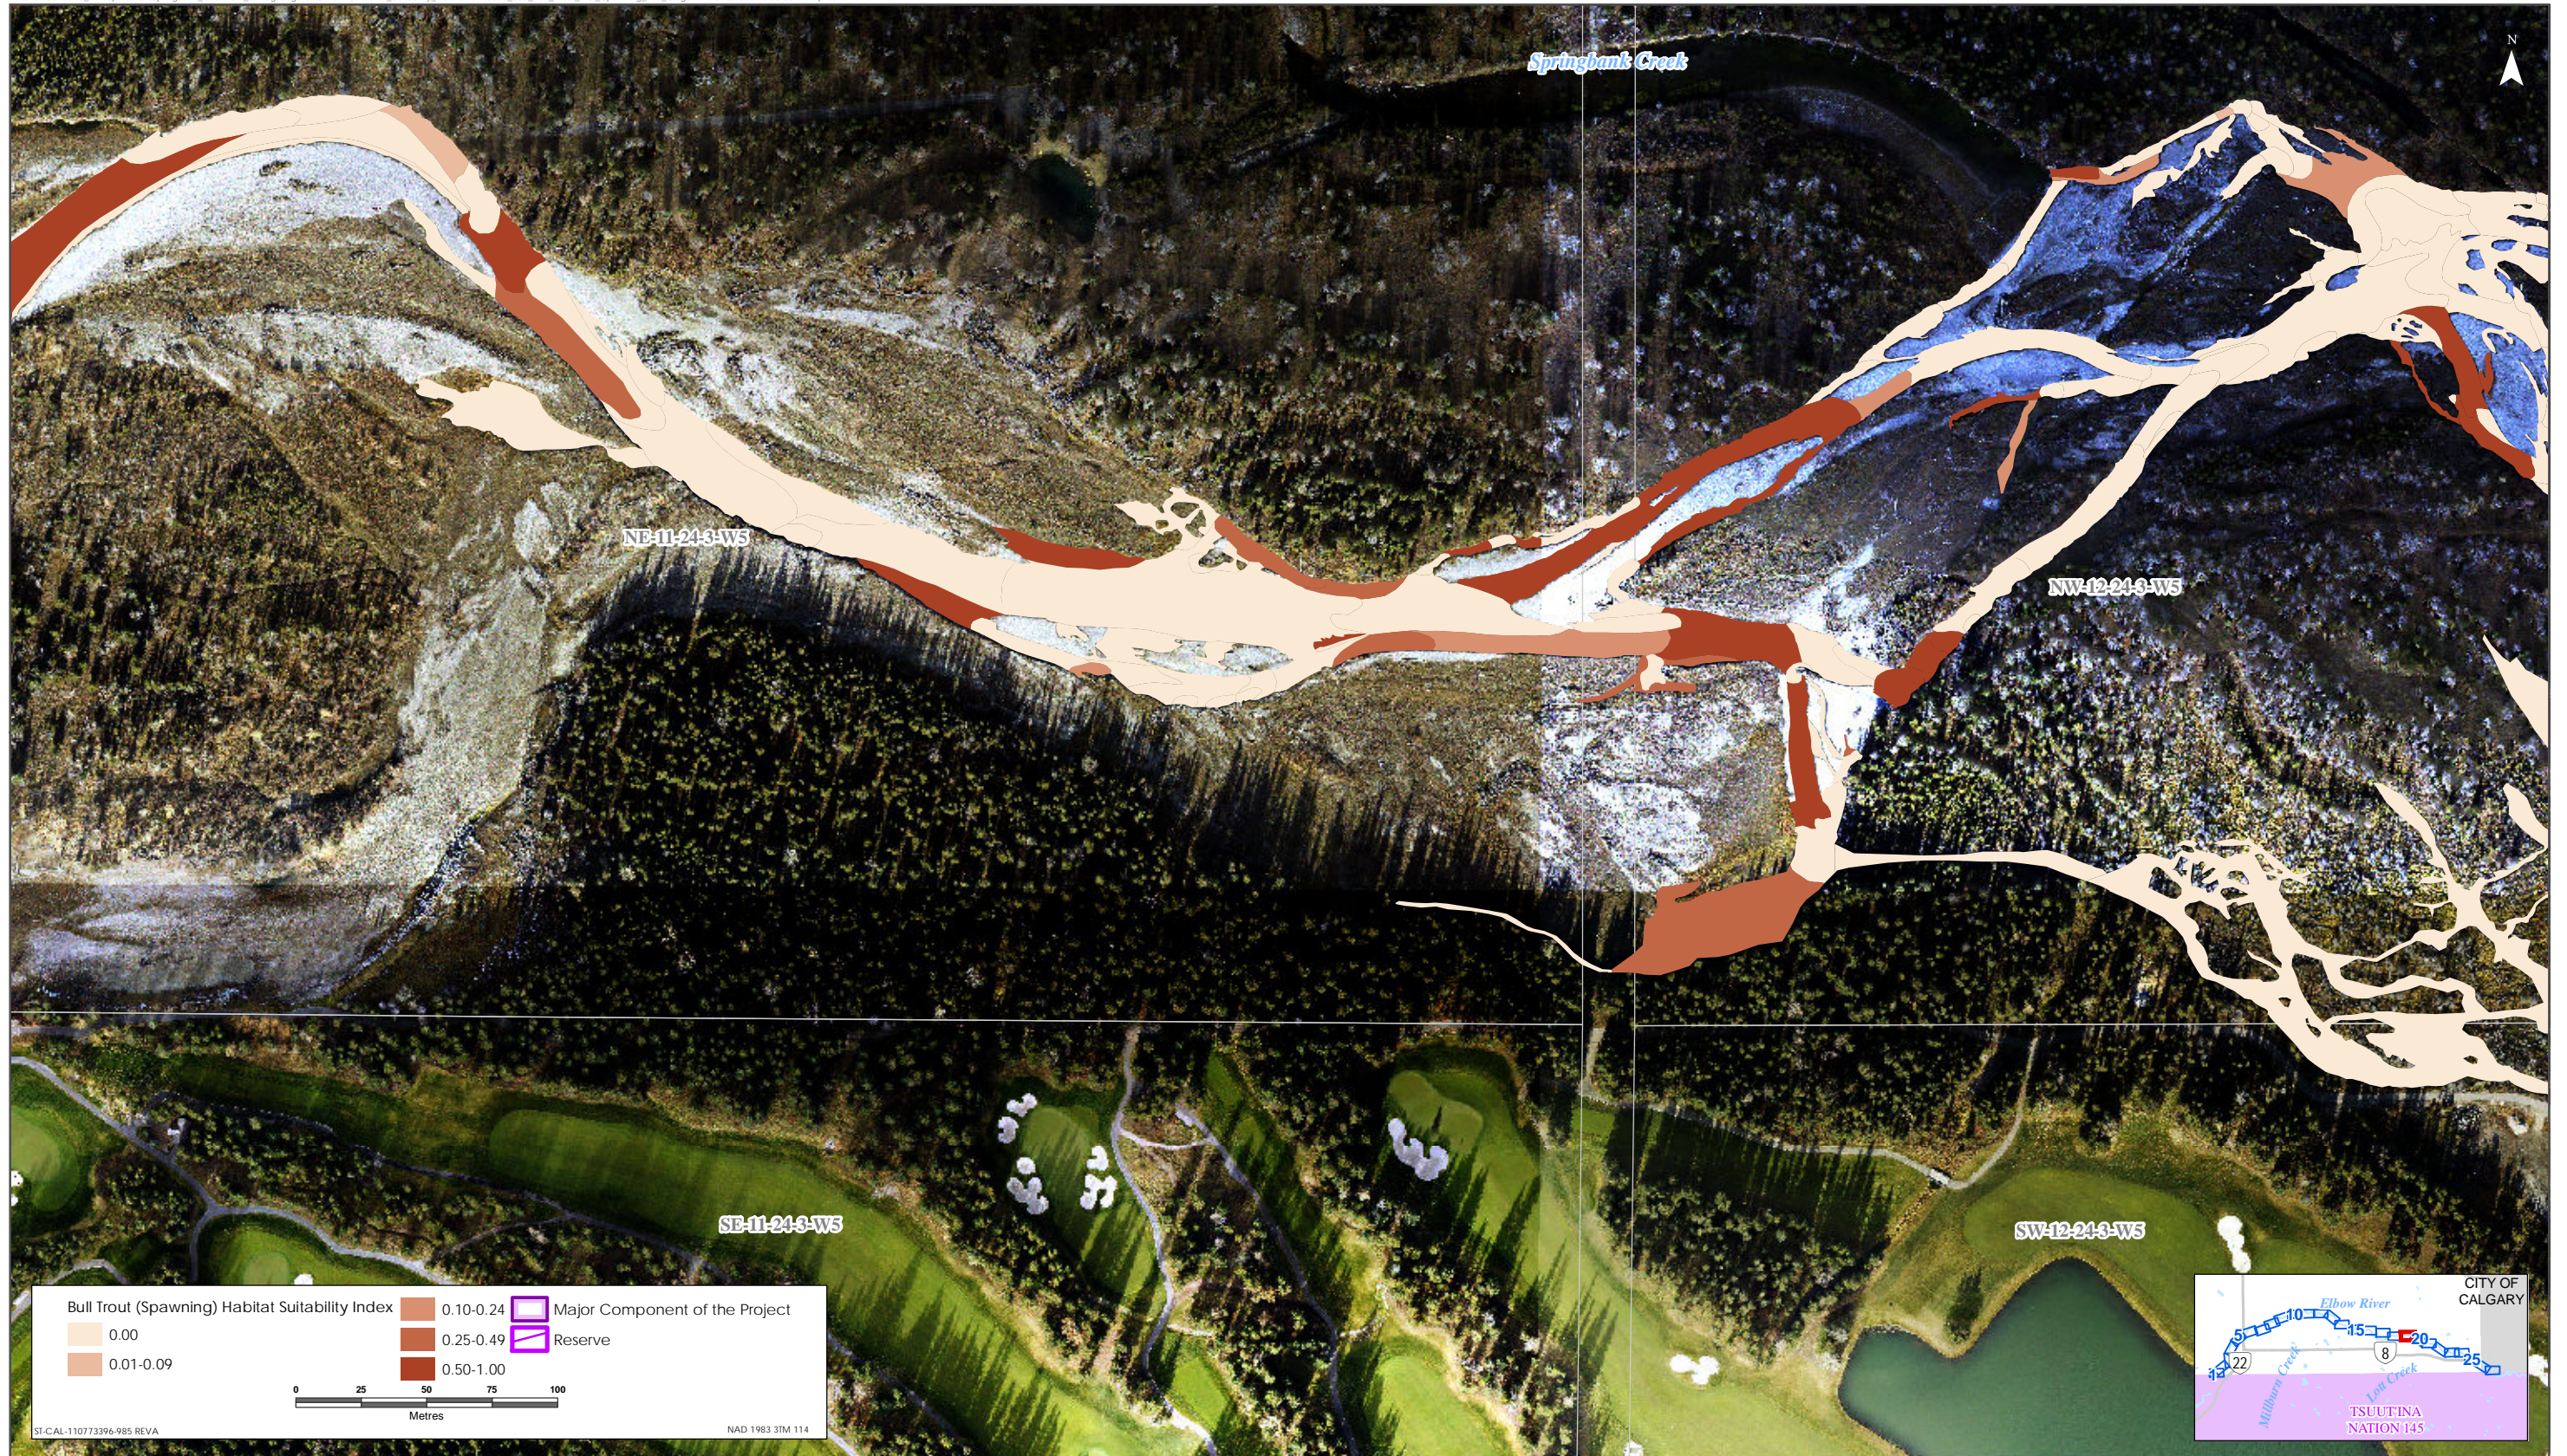

Bull Trout HSI Map for Elbow River (Spawning Life Stage)

Sources: Base Data - Government of Alberta, Government of Canada. Thematic Data - Stantec Ltd. Imagery: 1.4m 10cm resolution October 2019