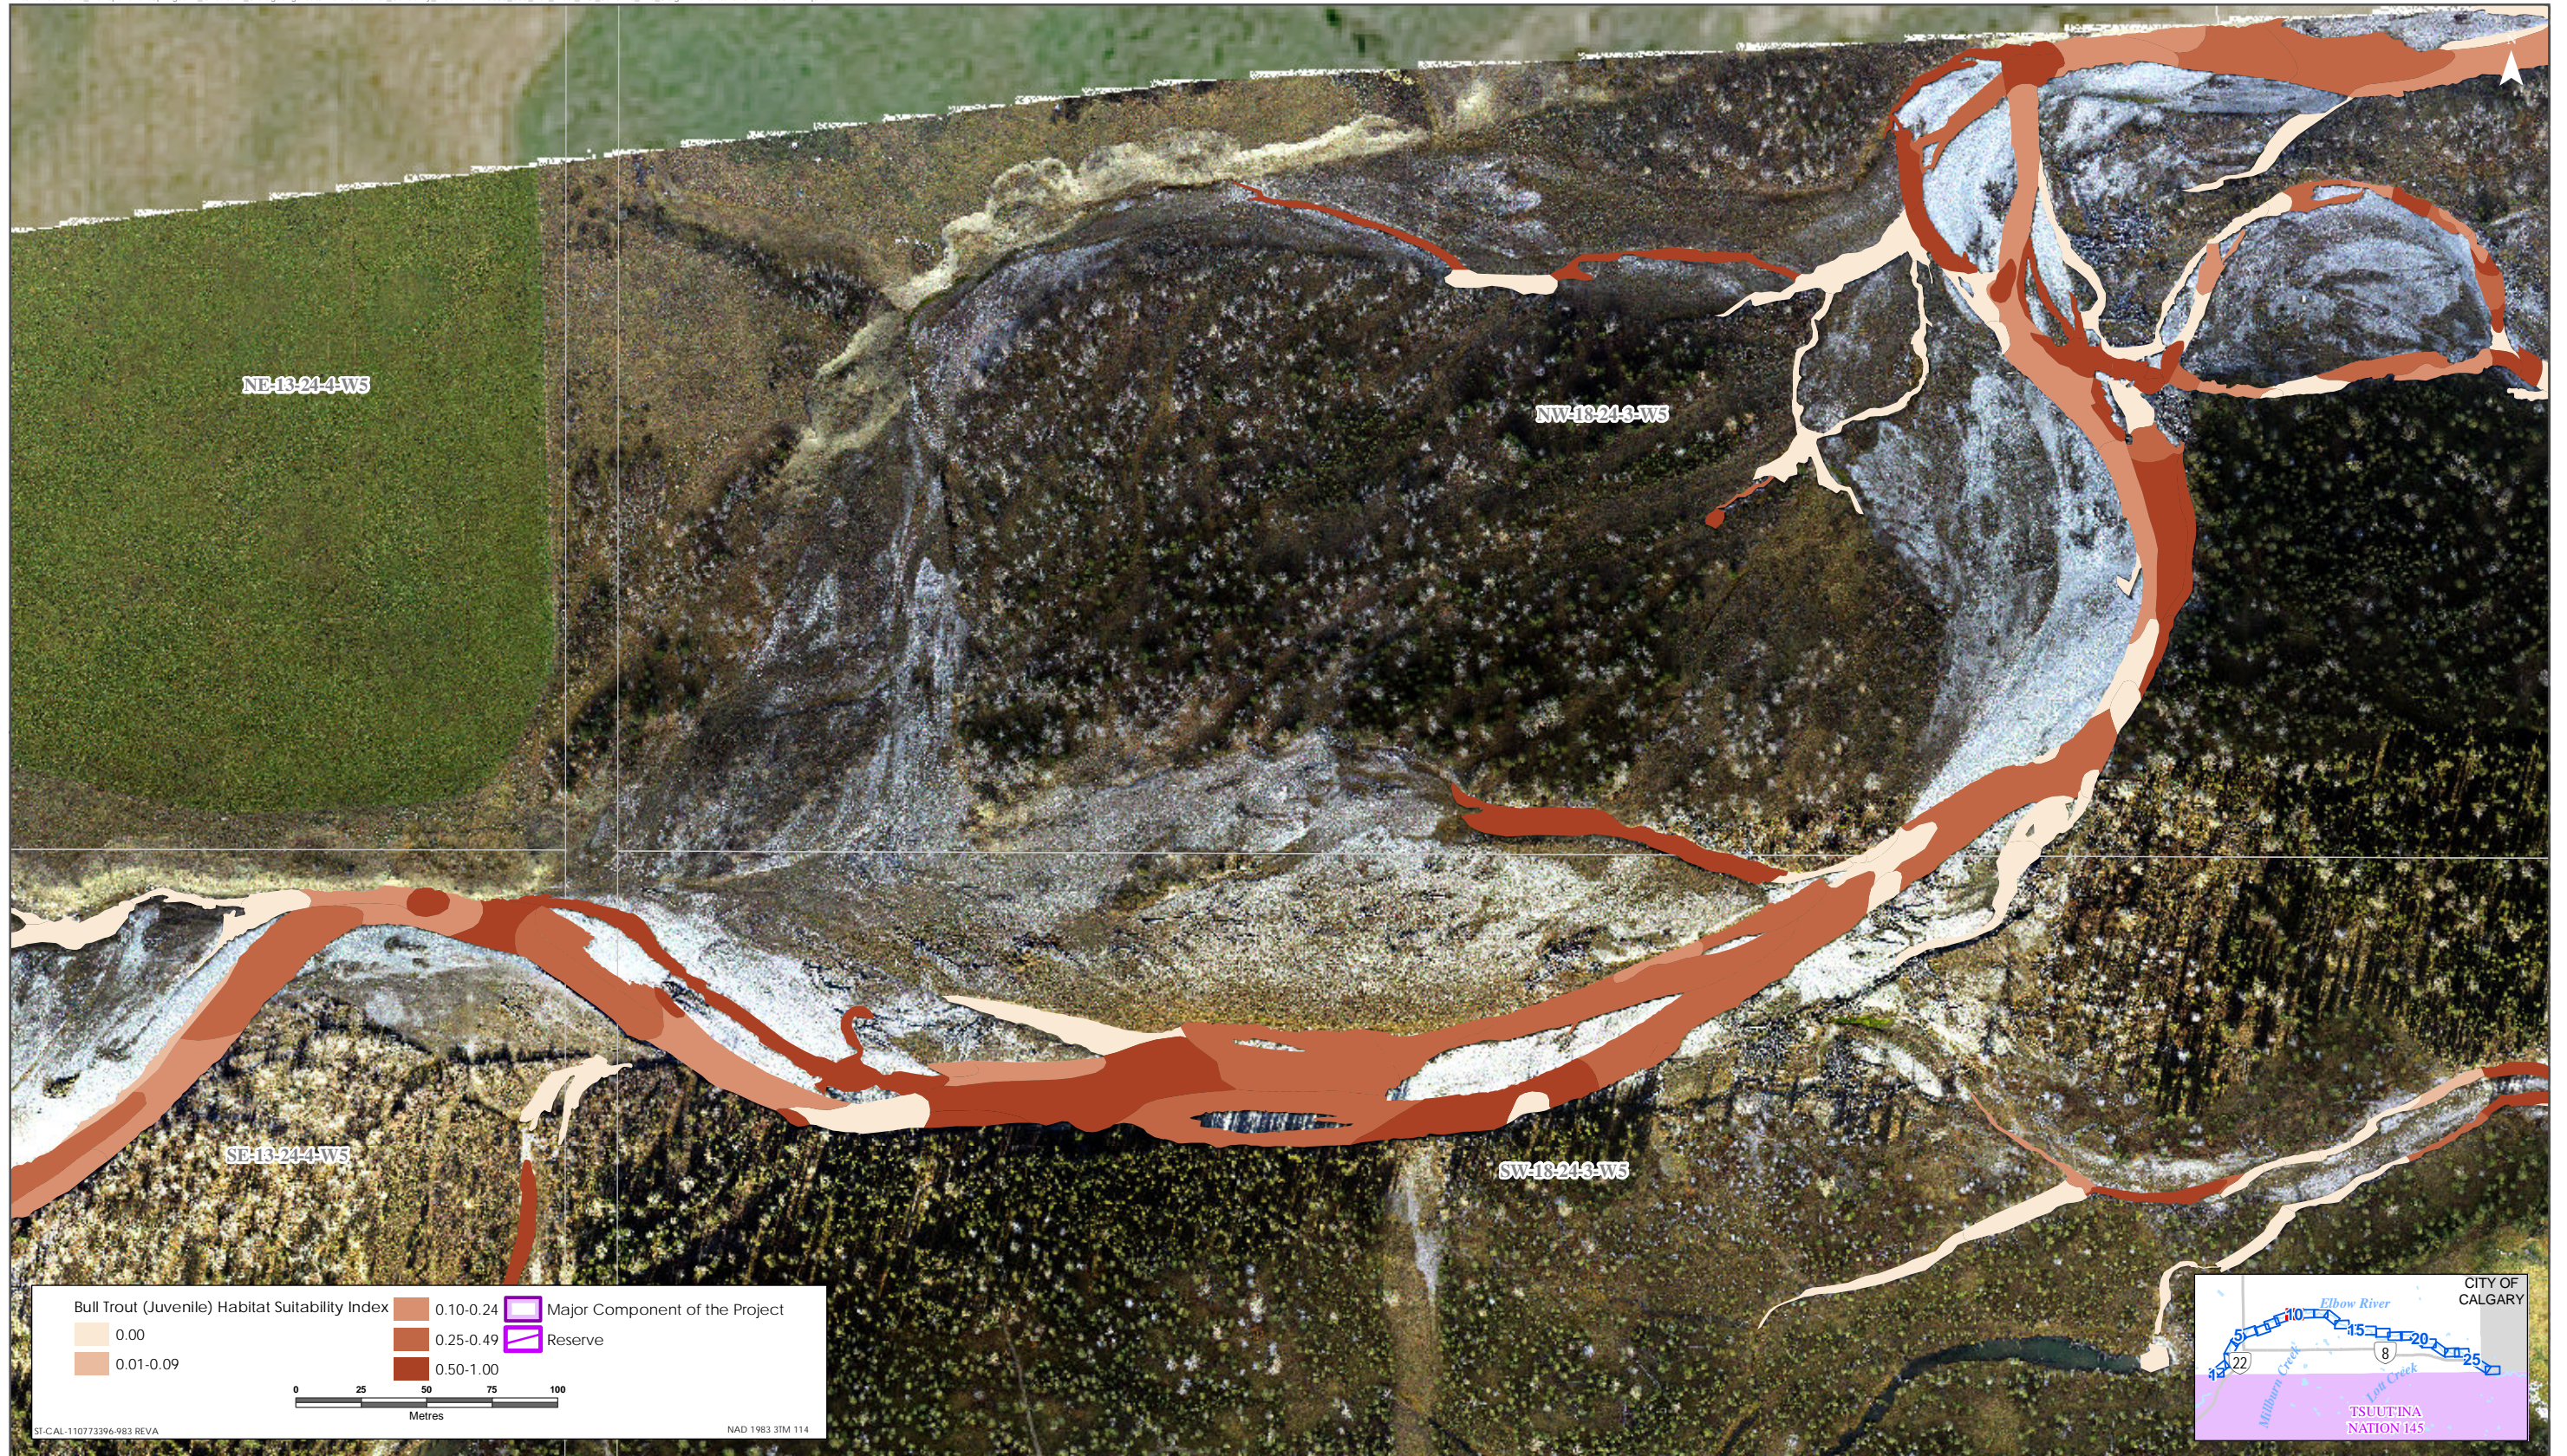

Bull Trout HSI Map for Elbow River (Juvenile Life Stage)

Sources: Base Data - Government of Alberta, Government of Canada. Thematic Data - Stantec Ltd. Imagery: 1-Air 10cm resolution October 2019