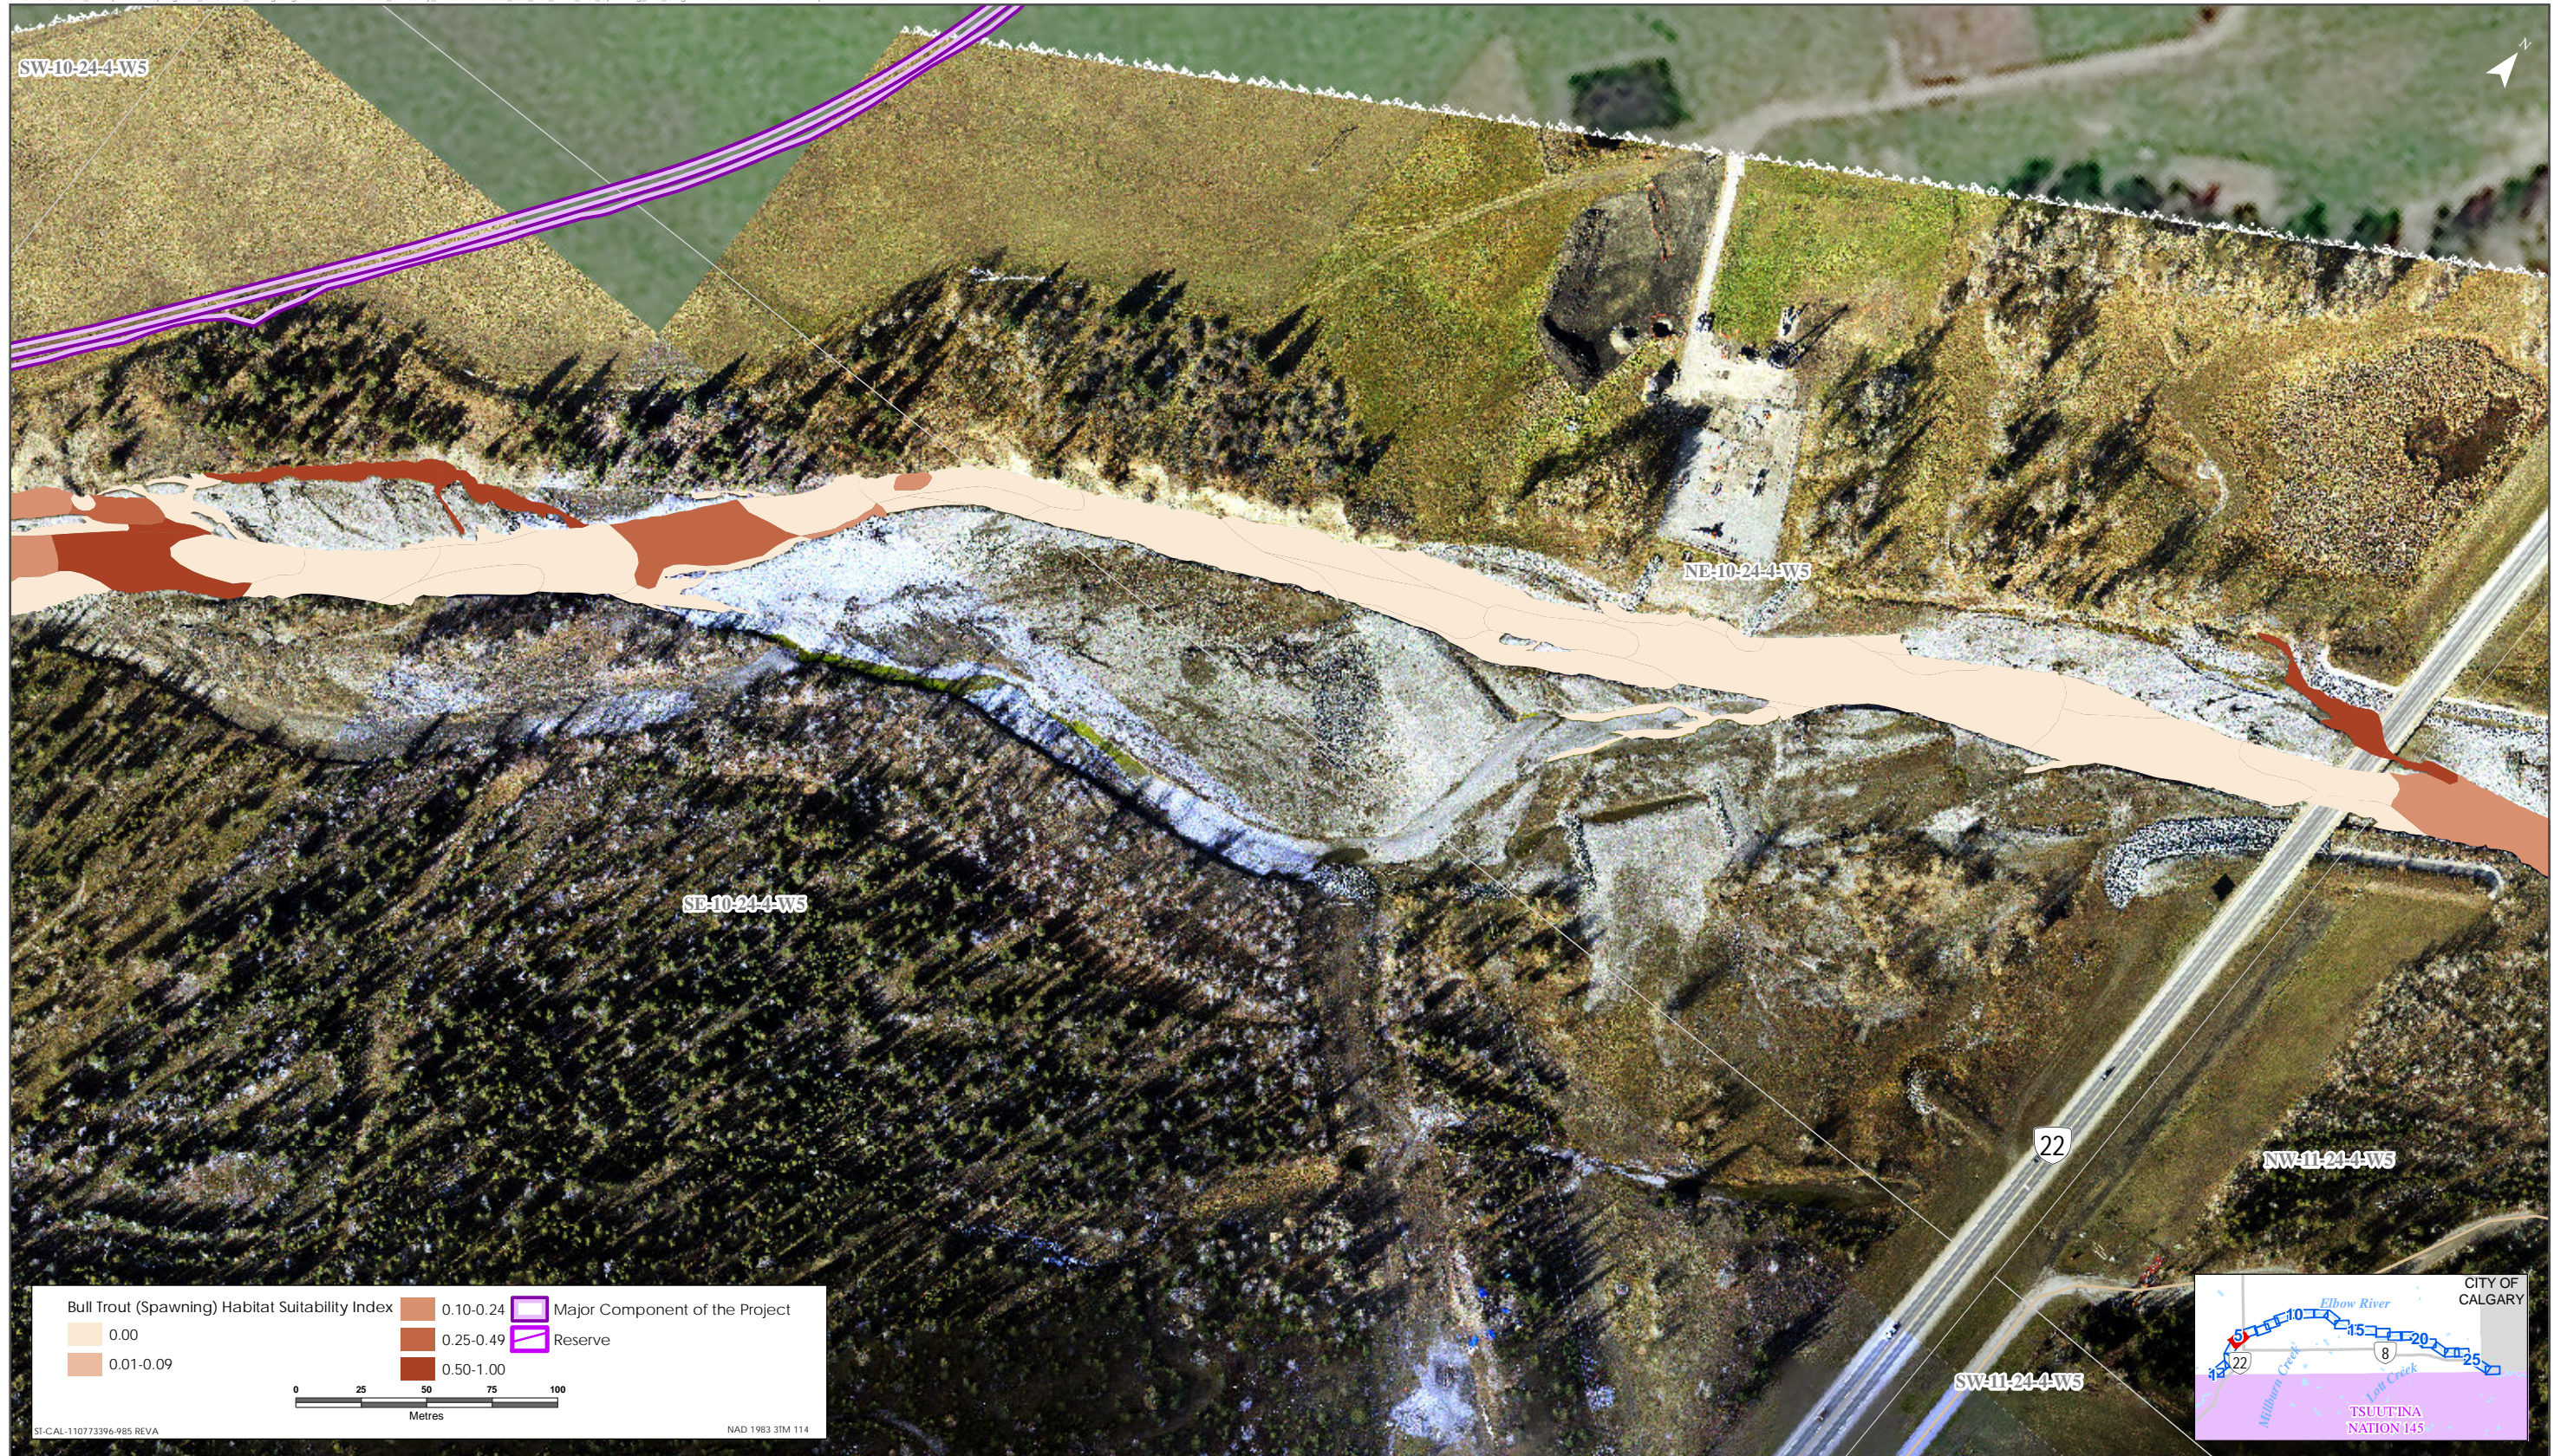

Bull Trout HSI Map for Elbow River (Spawning Life Stage)

Bull Trout (Spawning) Habitat Suitability Index		0.10-0.24	Major Component of the Project
0.00	0.25-0.49	0.50-1.00	Reserve
0.01-0.09			

0 25 50 75 100 Metres

ST-CAL-110773396-985 REVA NAD 1983 31M 114

Sources: Base Data - Government of Alberta, Government of Canada. Thematic Data - Stantec Ltd. Imagery: 1.4m 10cm resolution October 2019