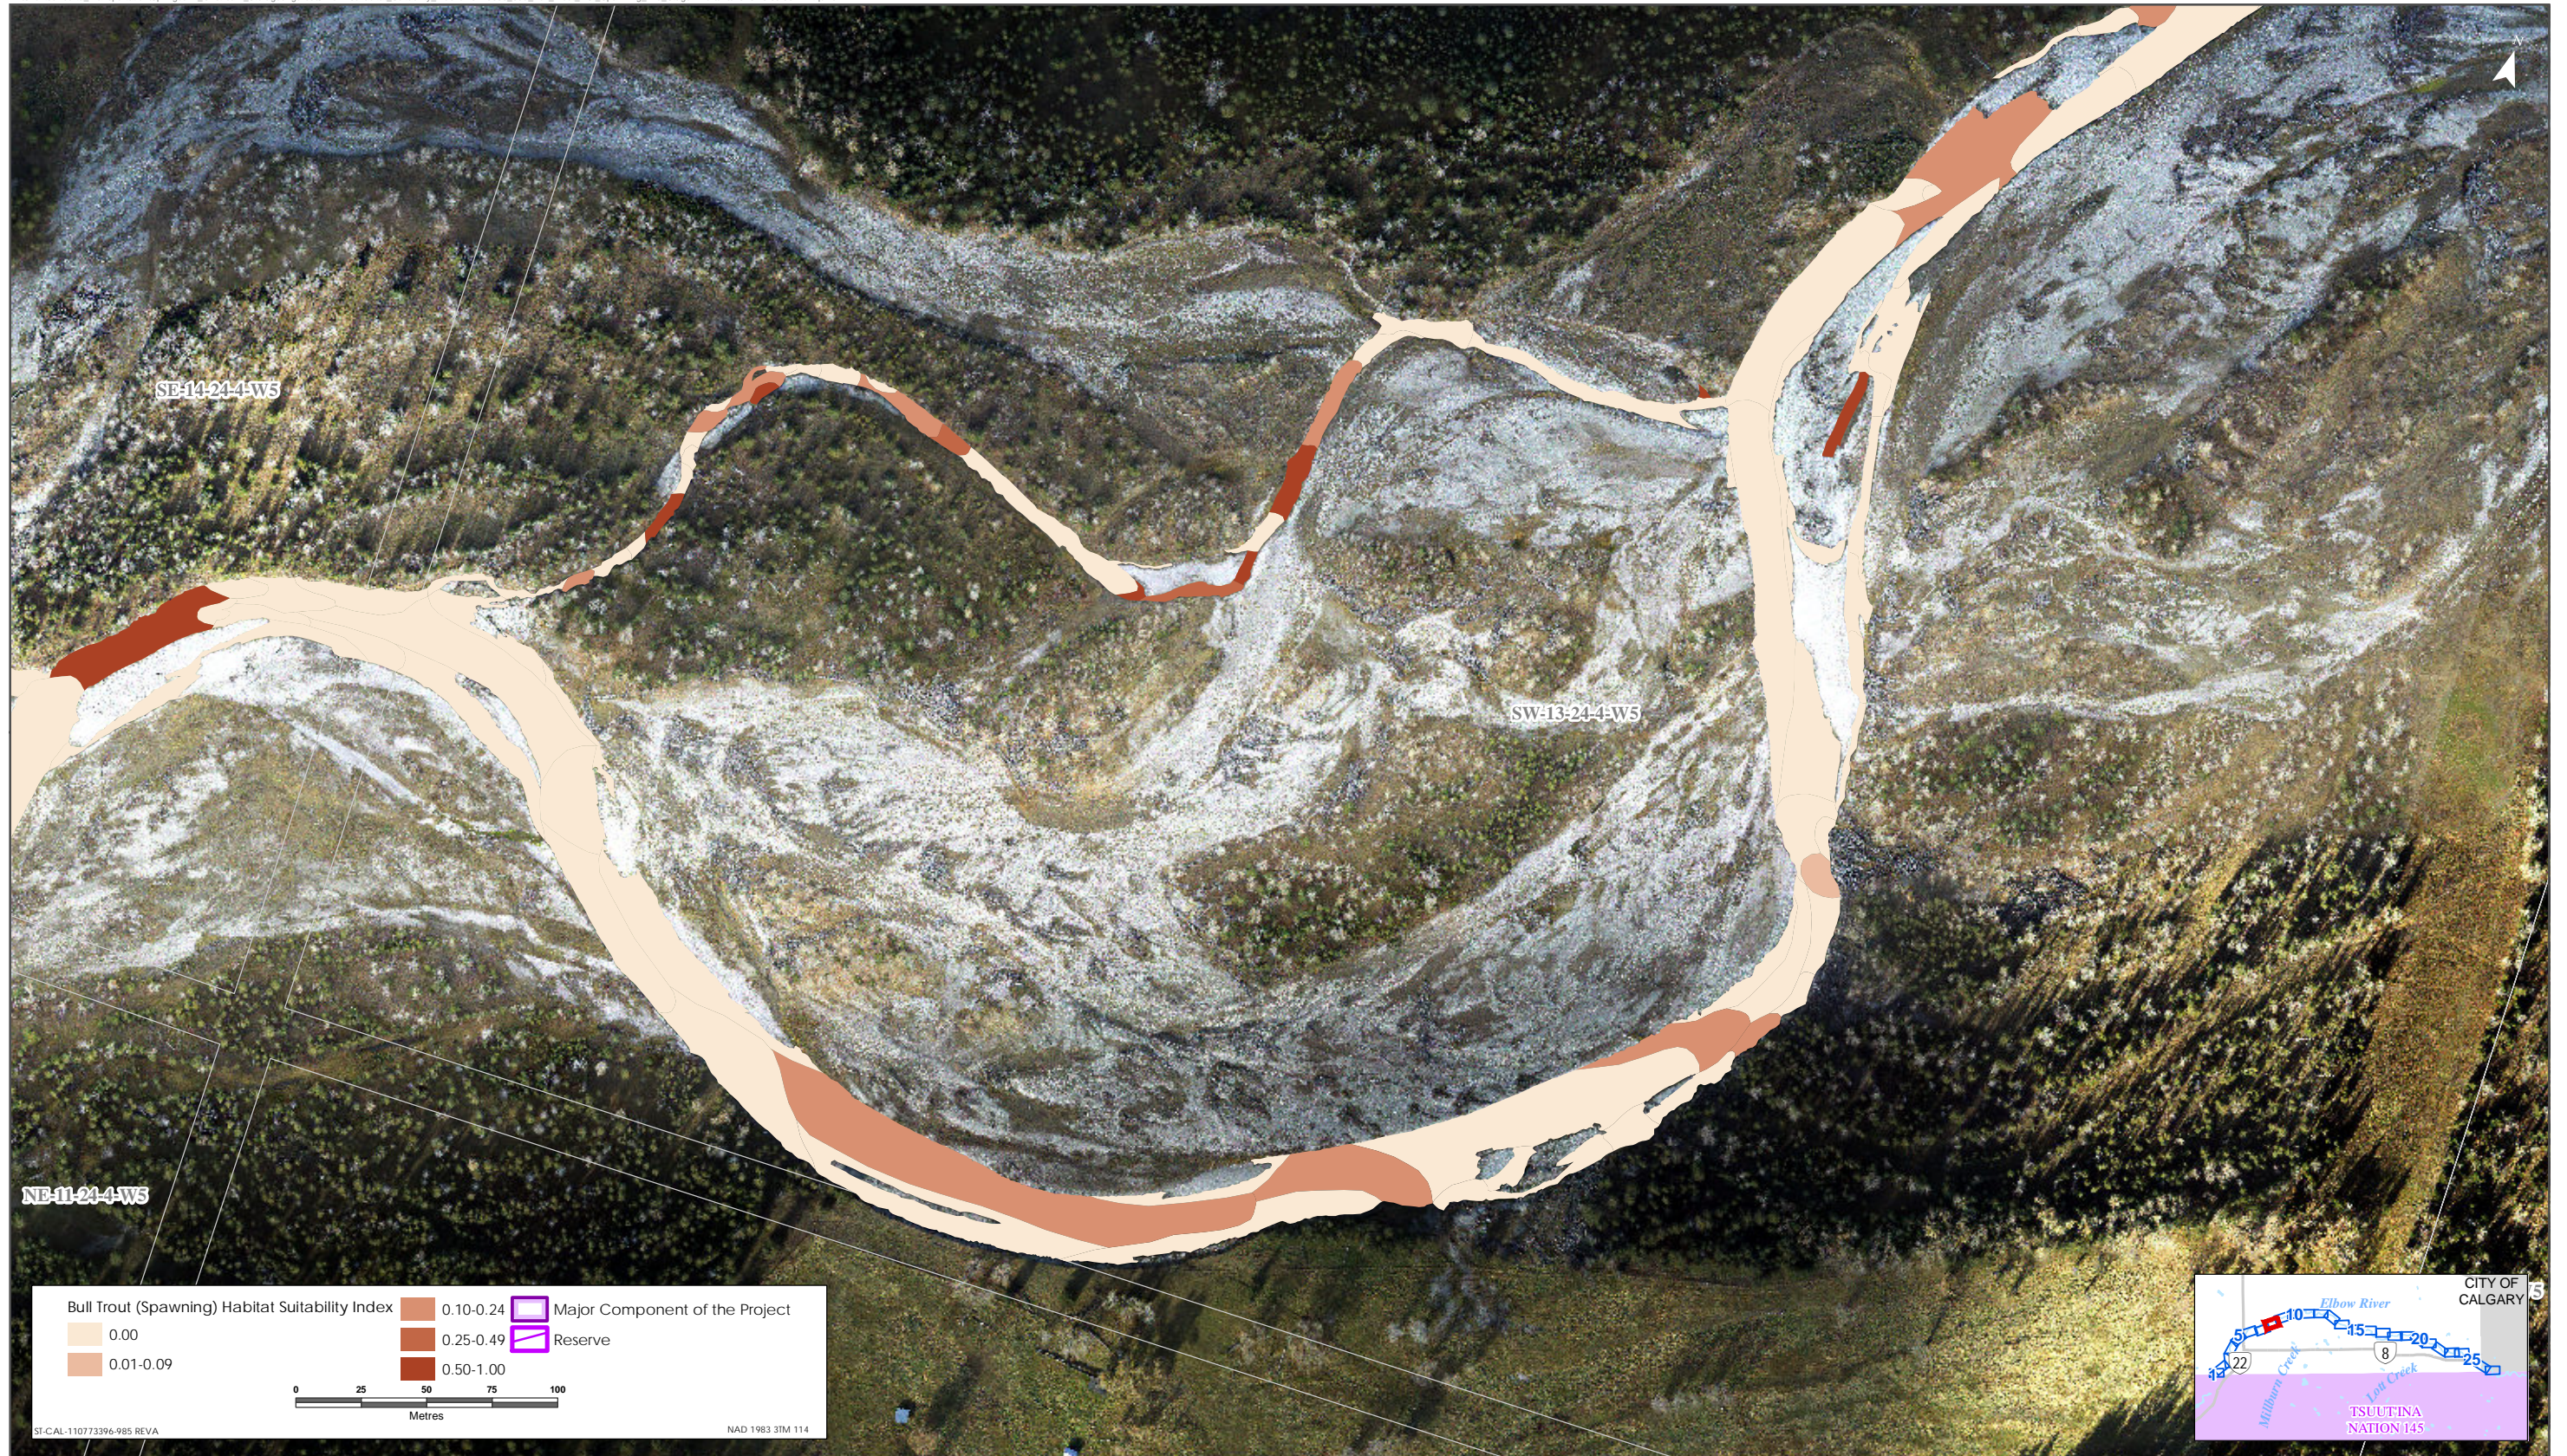

Bull Trout HSI Map for Elbow River (Spawning Life Stage)

Sources: Base Data - Government of Alberta, Government of Canada. Thematic Data - Stantec Ltd.
Imagery: 1:4m 10cm resolution October 2019