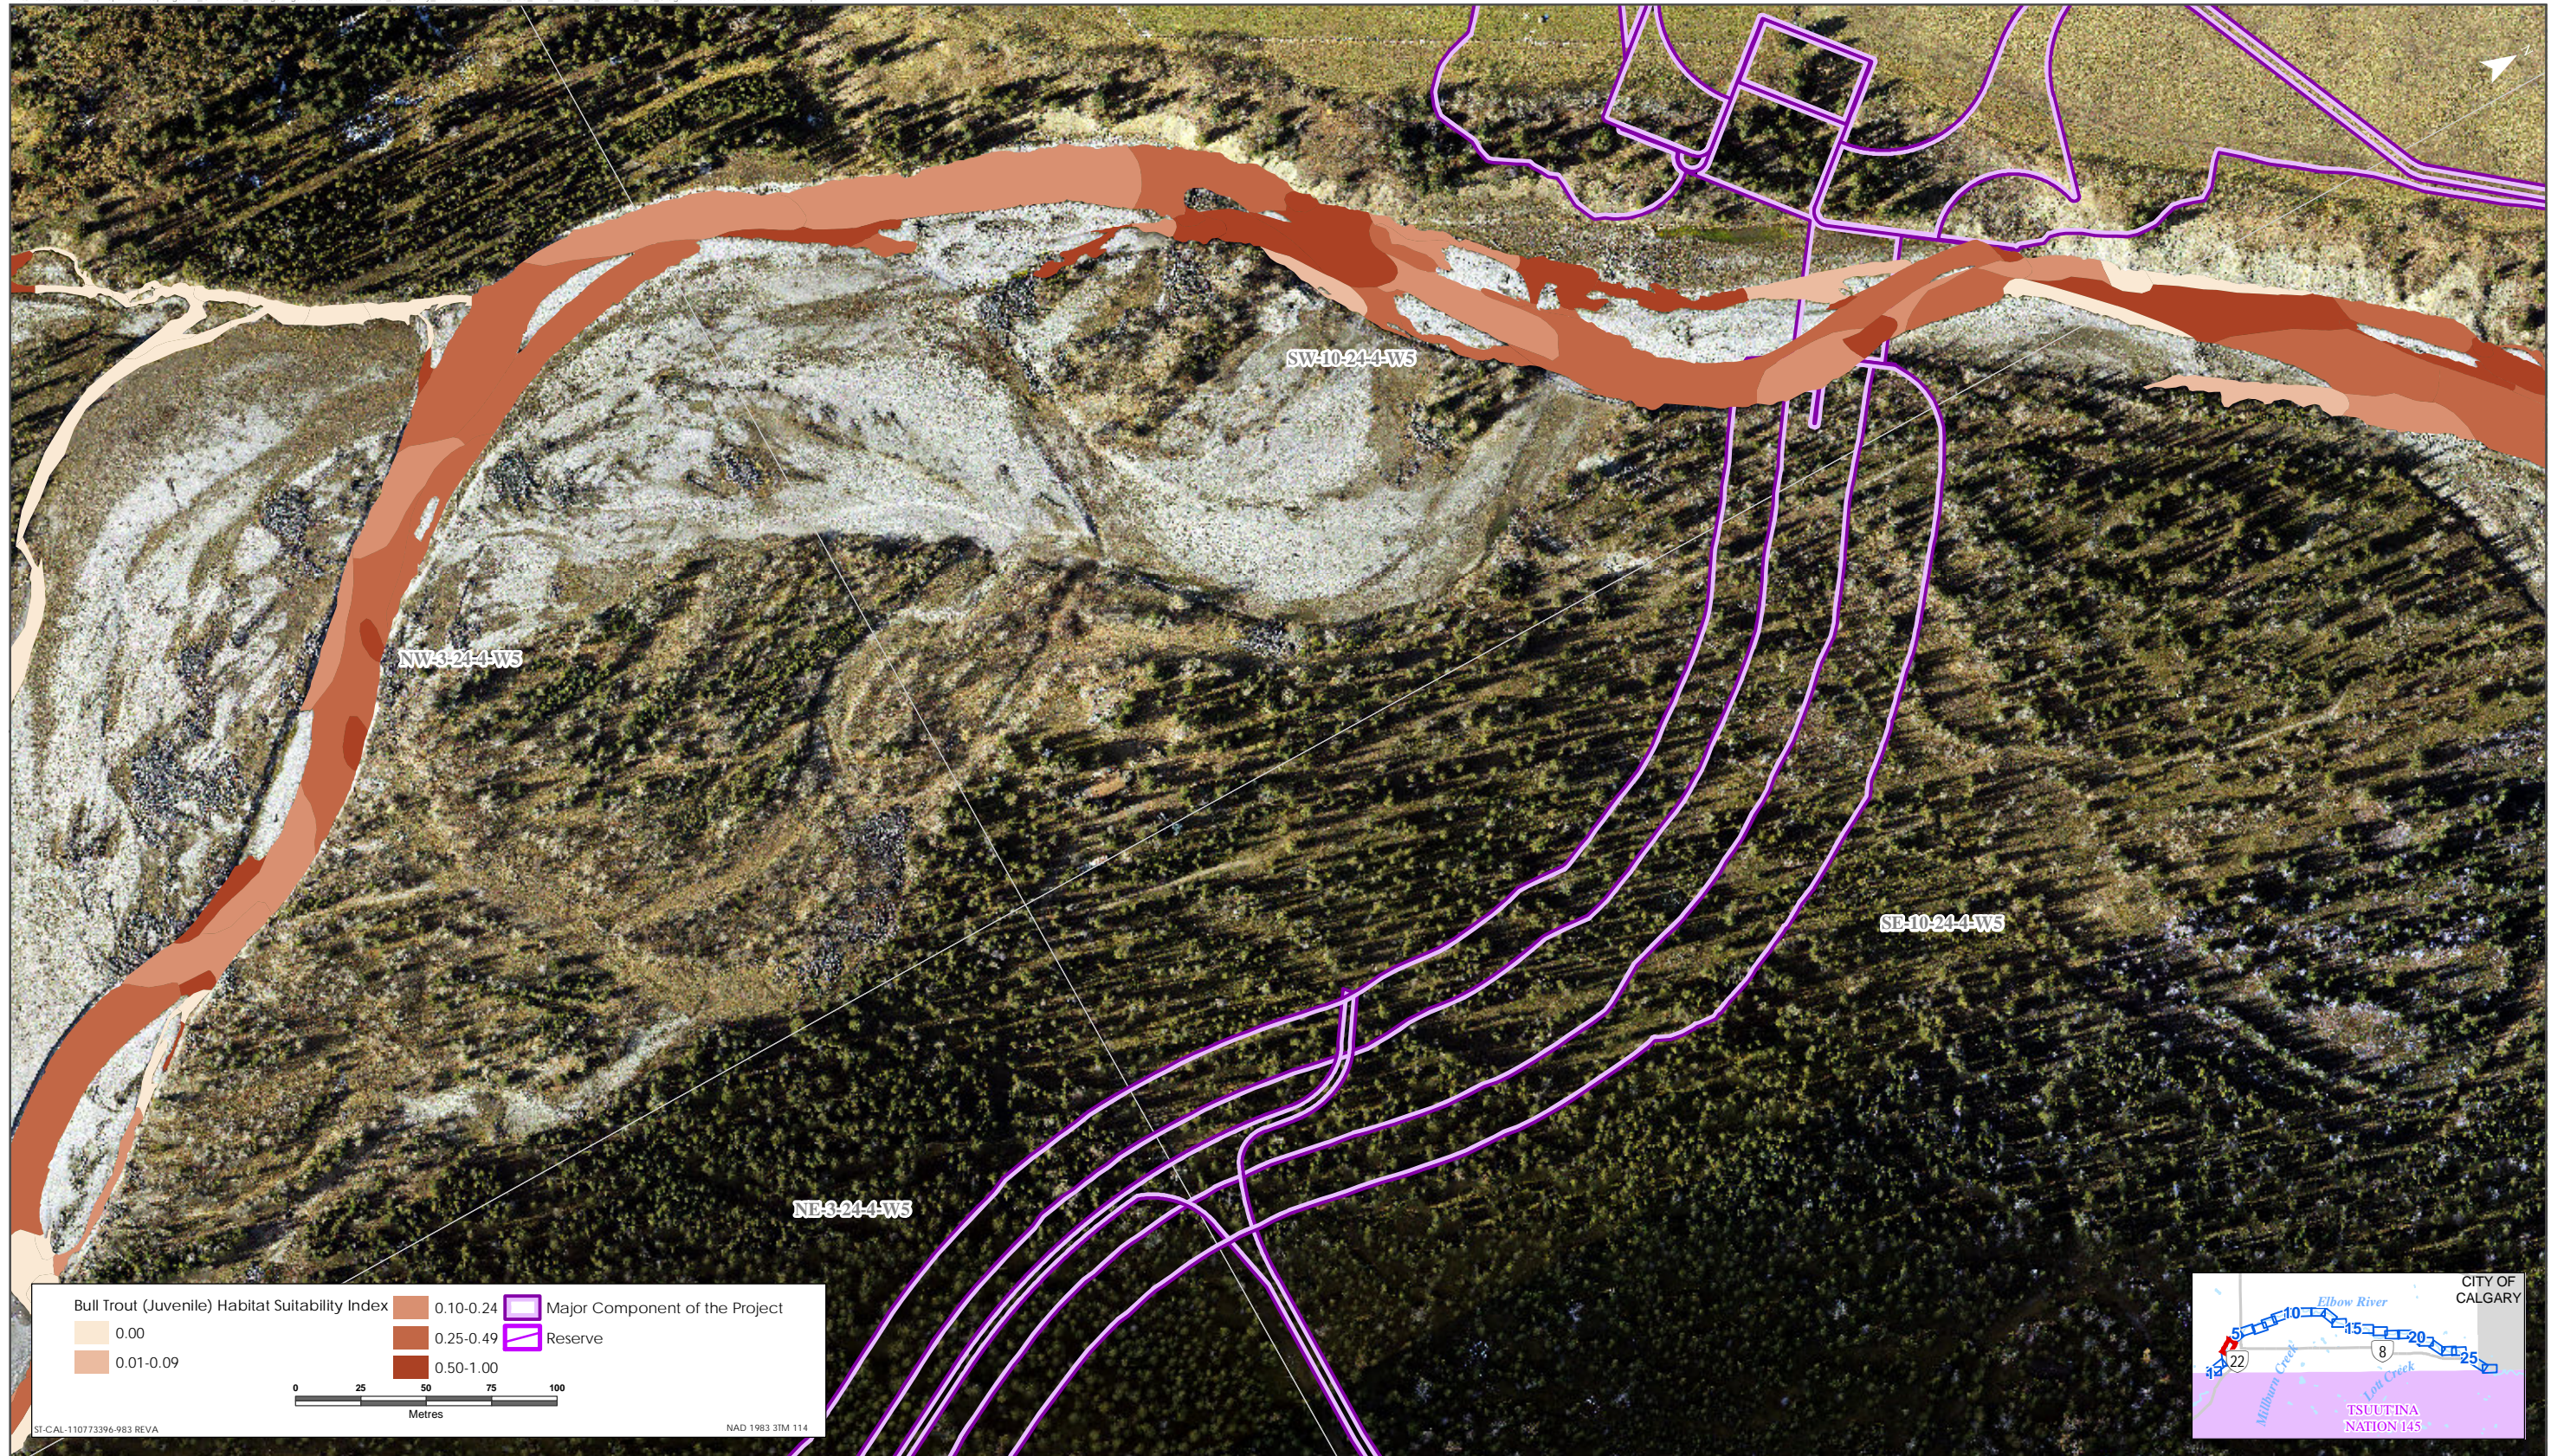

Bull Trout HSI Map for Elbow River (Juvenile Life Stage)

Sources: Base Data - Government of Alberta, Government of Canada. Thematic Data - Stantec Ltd. Imagery: 1-Air 10cm resolution October 2019