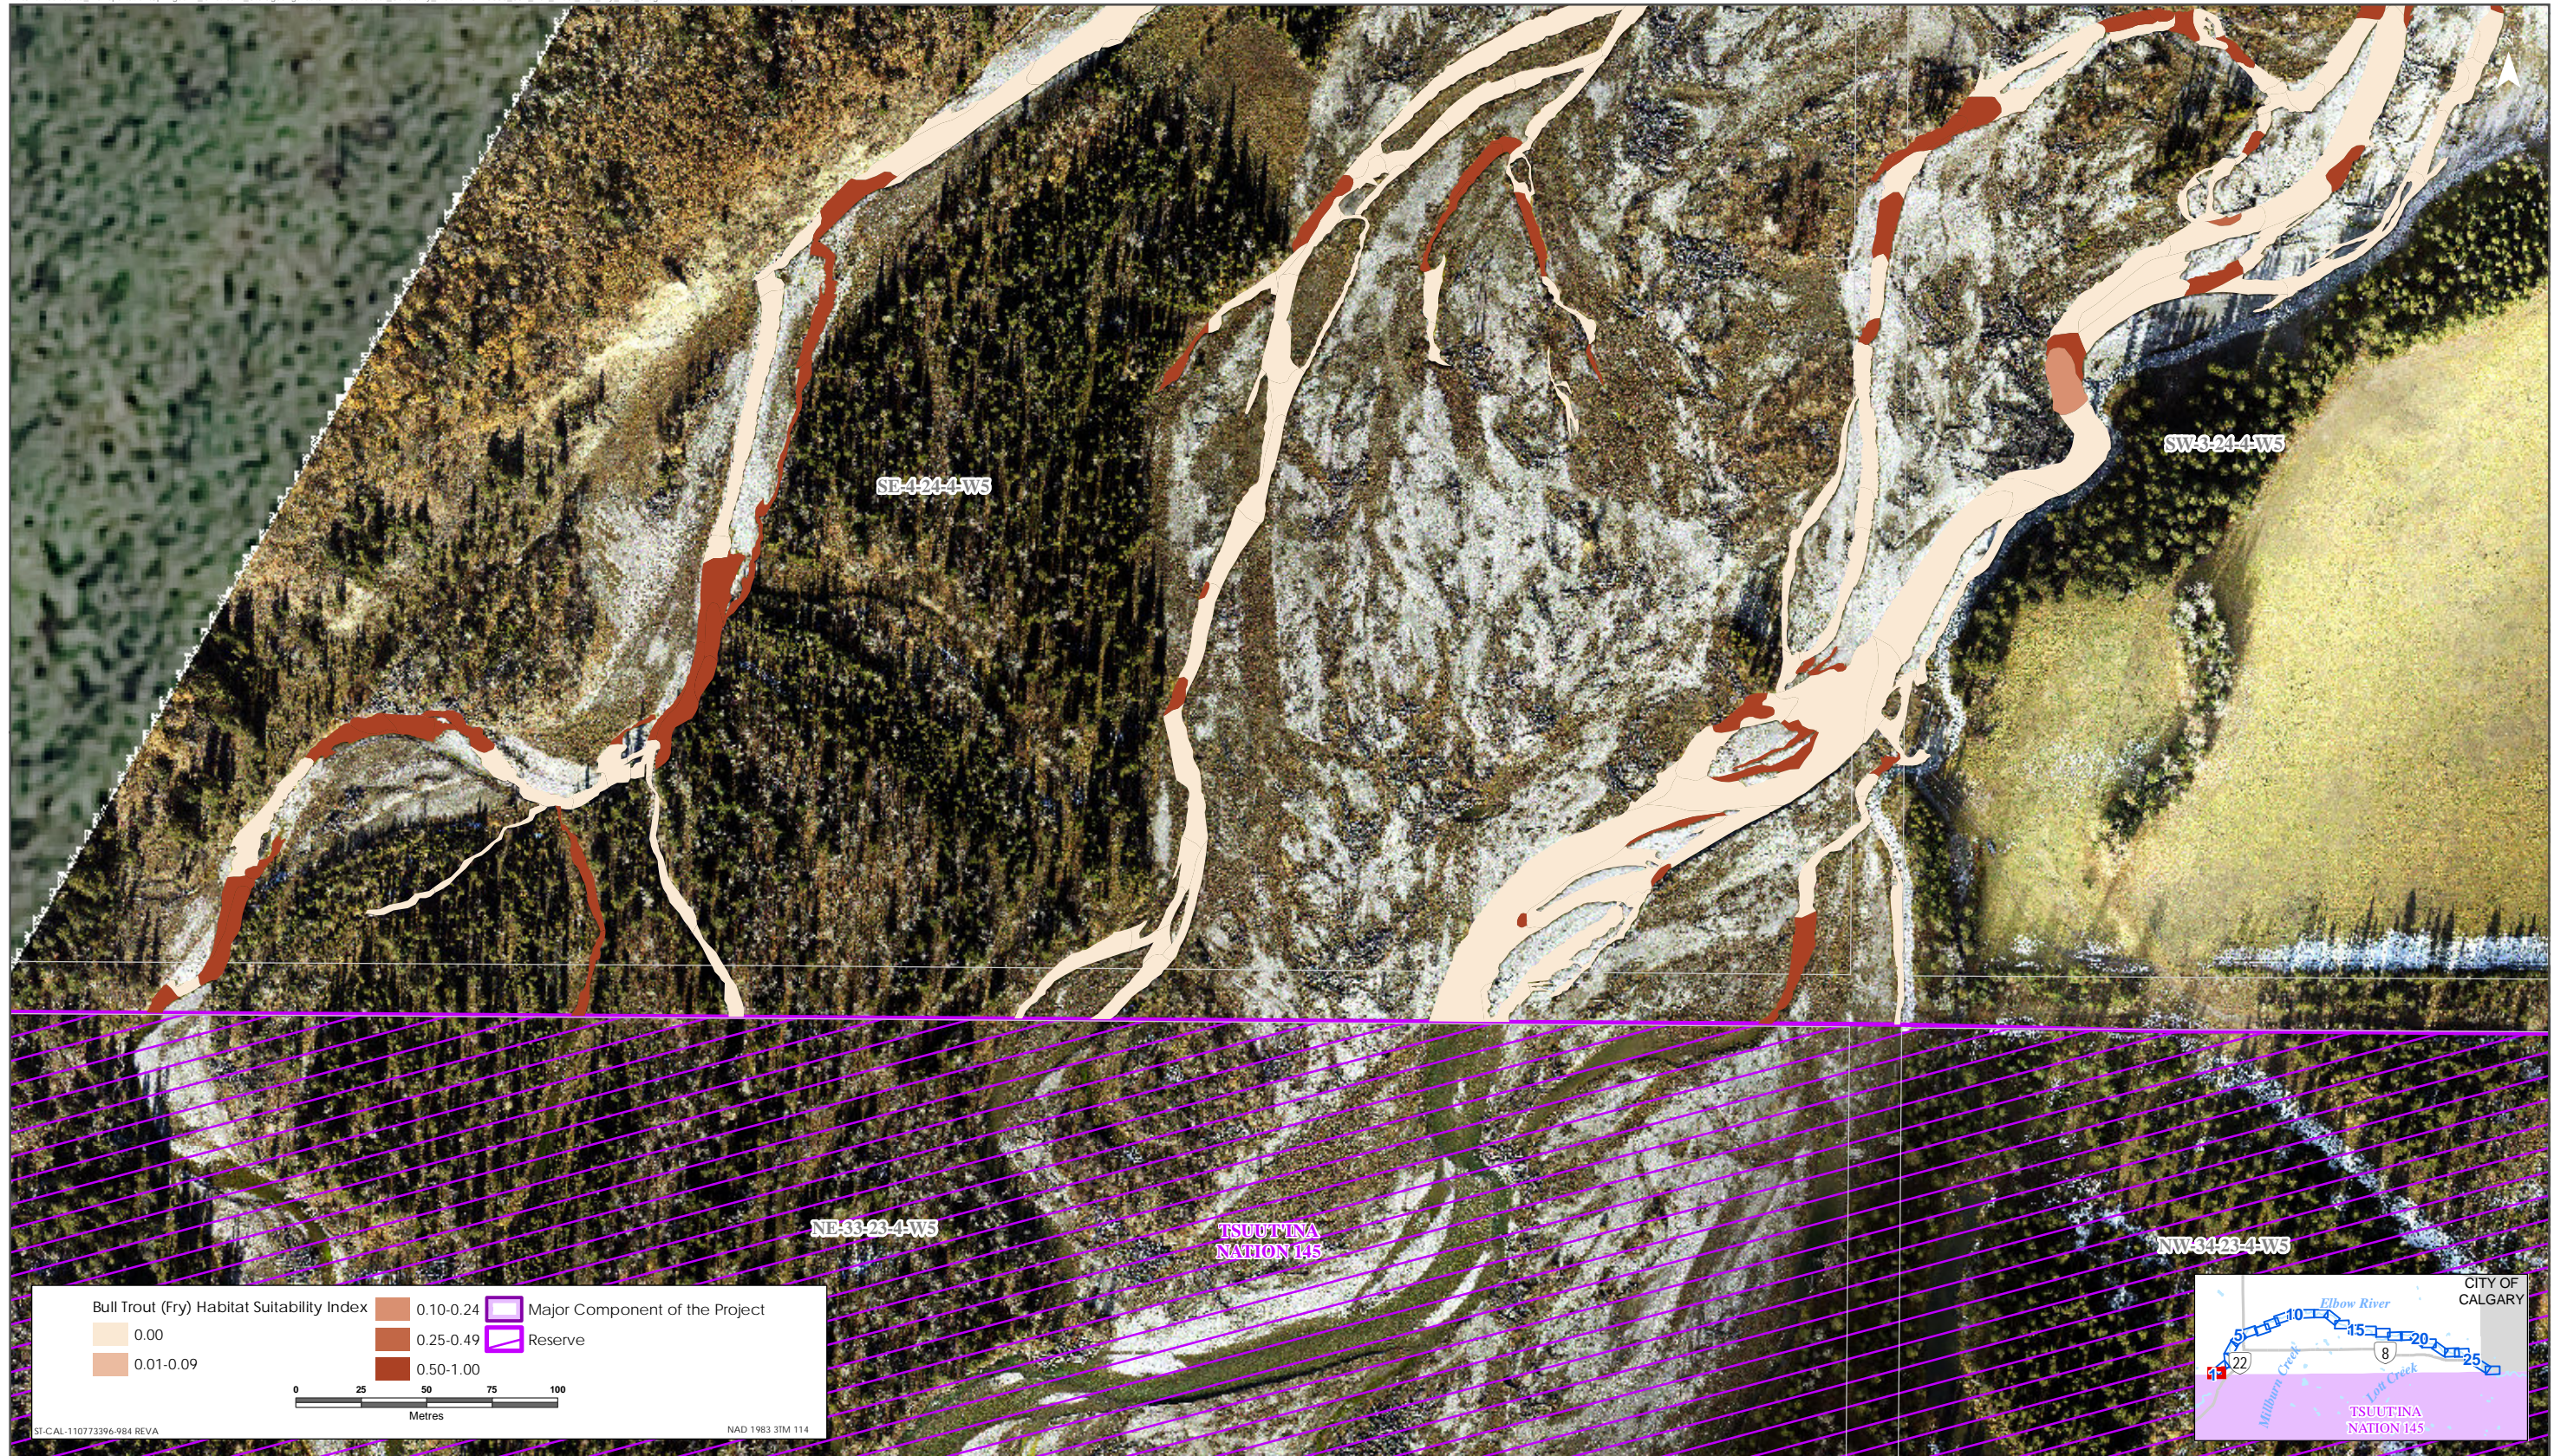

Sources: Base Data - Government of Alberta, Government of Canada. Thematic Data - Stantec Ltd. Imagery: 1:1m 10cm resolution October 2019