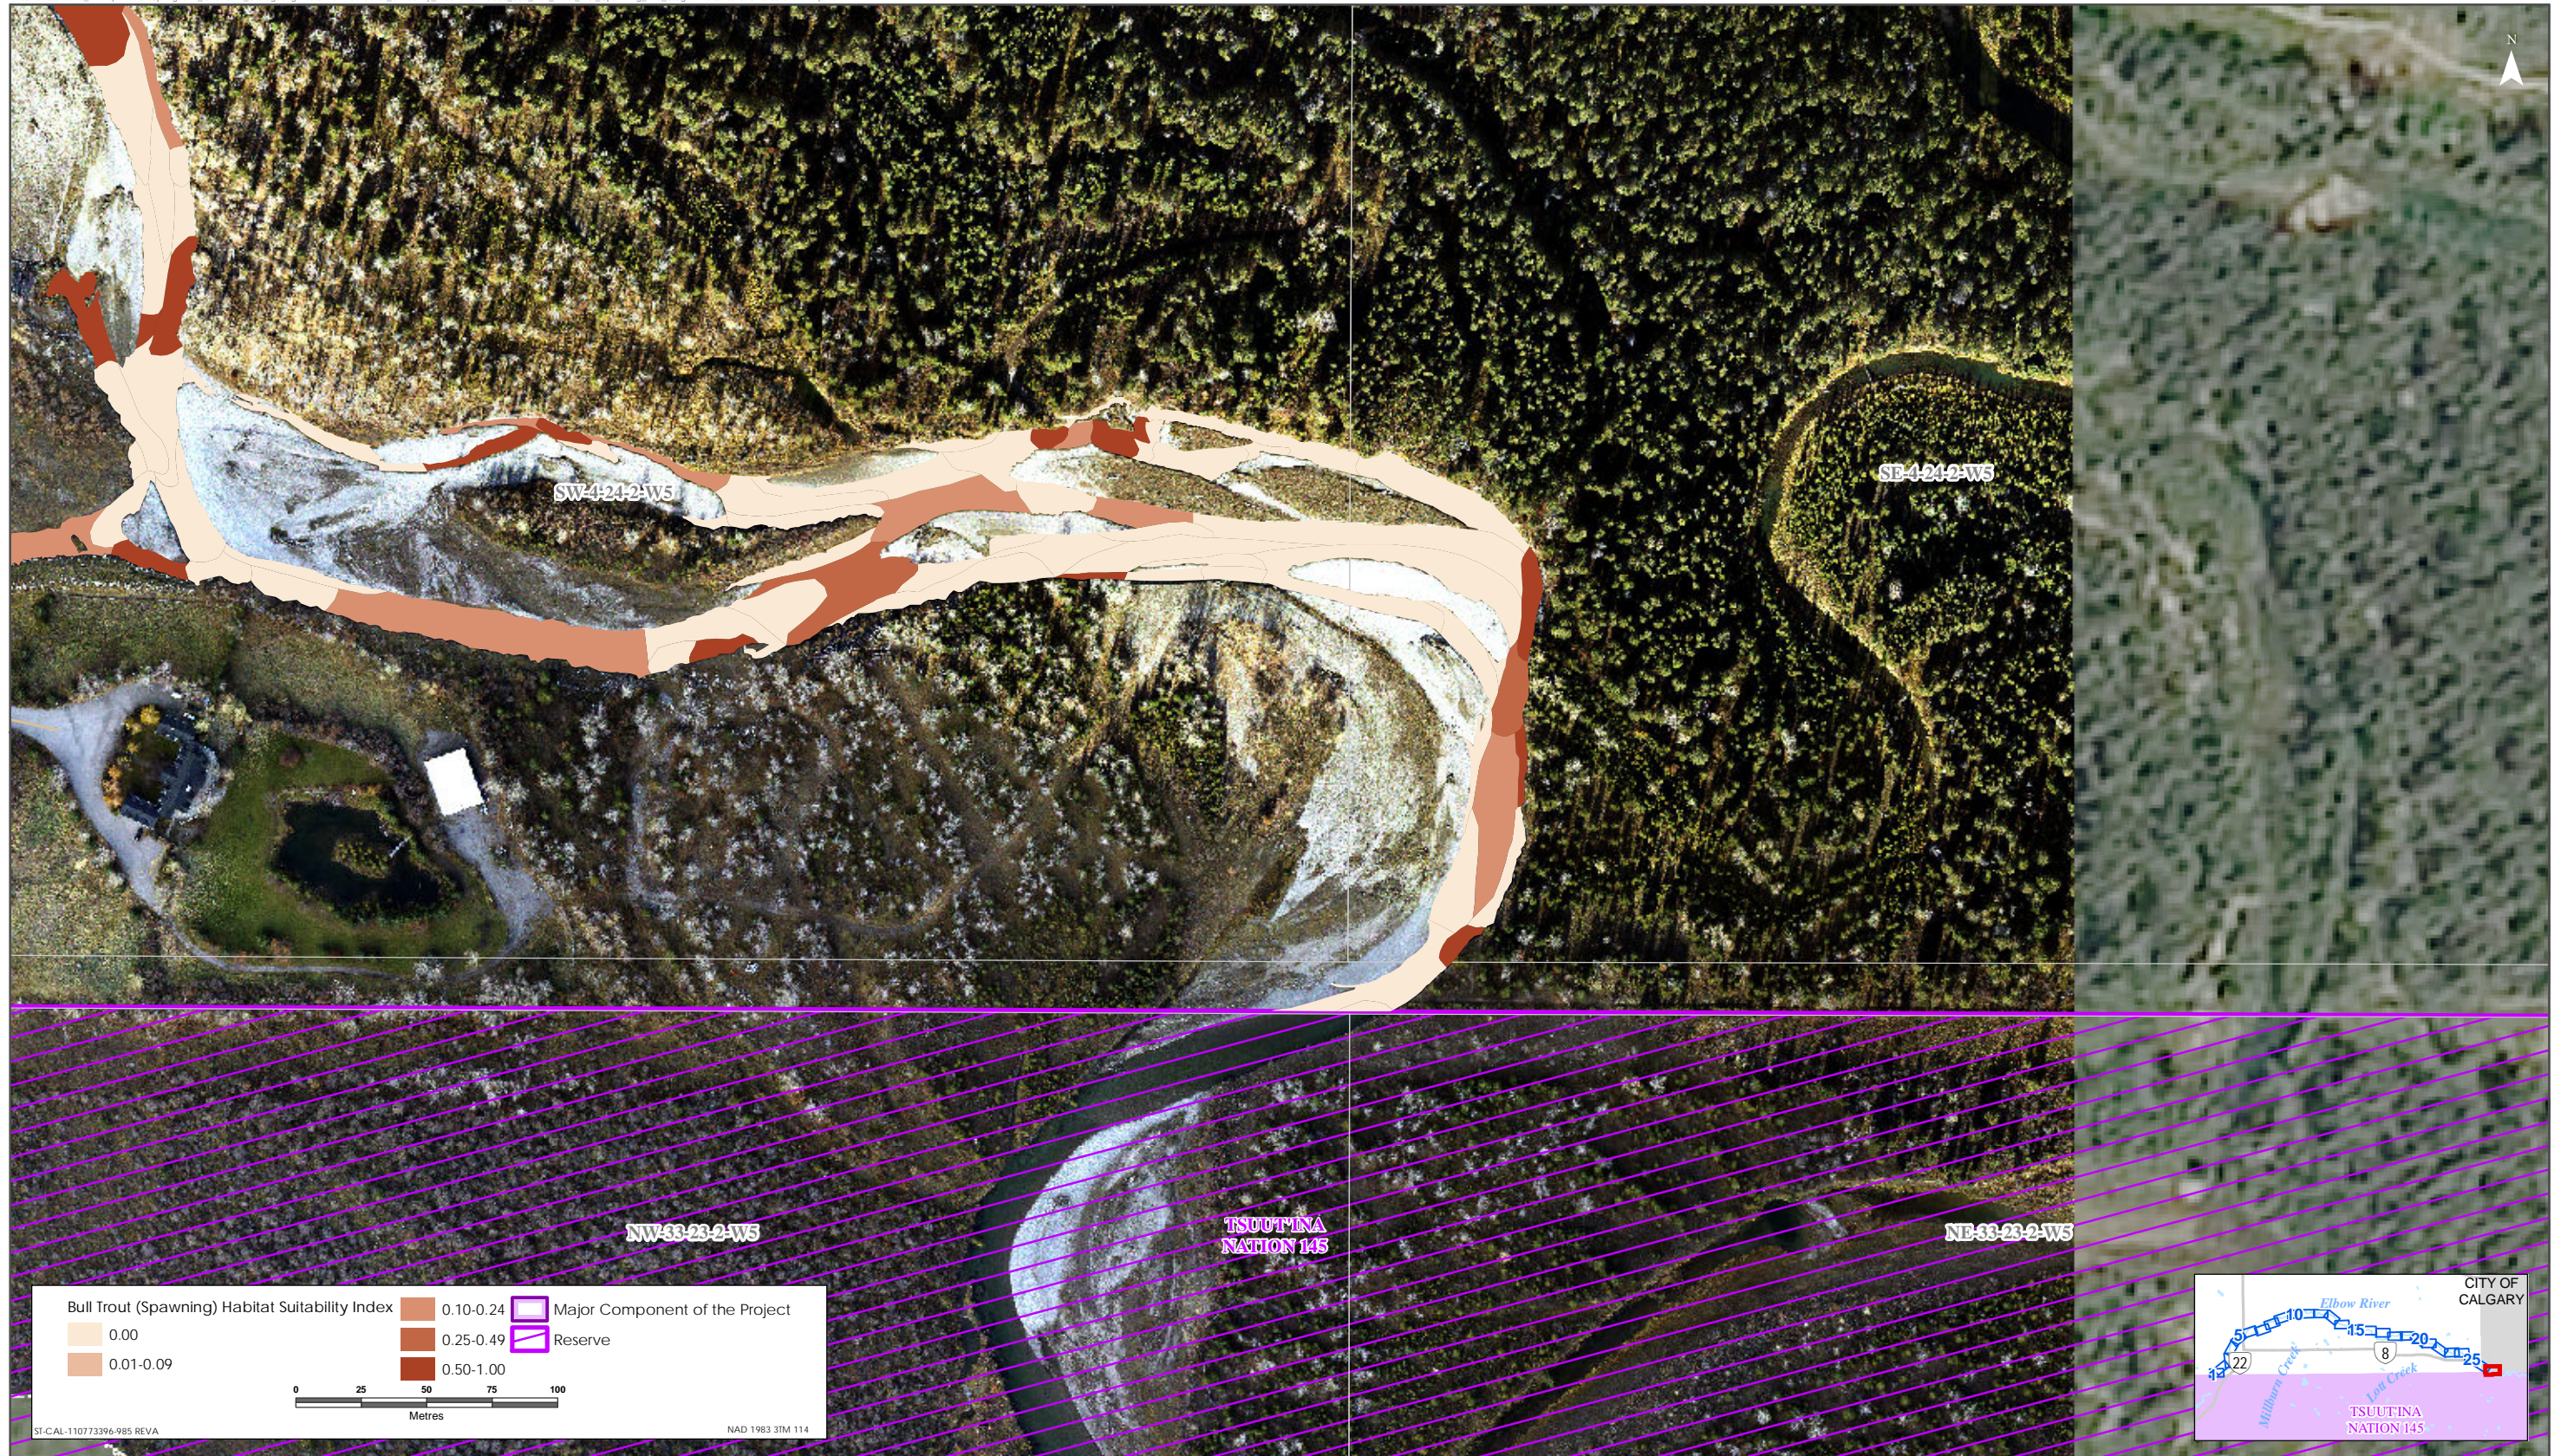

Bull Trout HSI Map for Elbow River (Spawning Life Stage)

Sources: Base Data - Government of Alberta, Government of Canada. Thematic Data - Stantec Ltd. Imagery: 1.4m 10cm resolution October 2019

Bull Trout HSI Map for Elbow River (Spawning Life Stage)