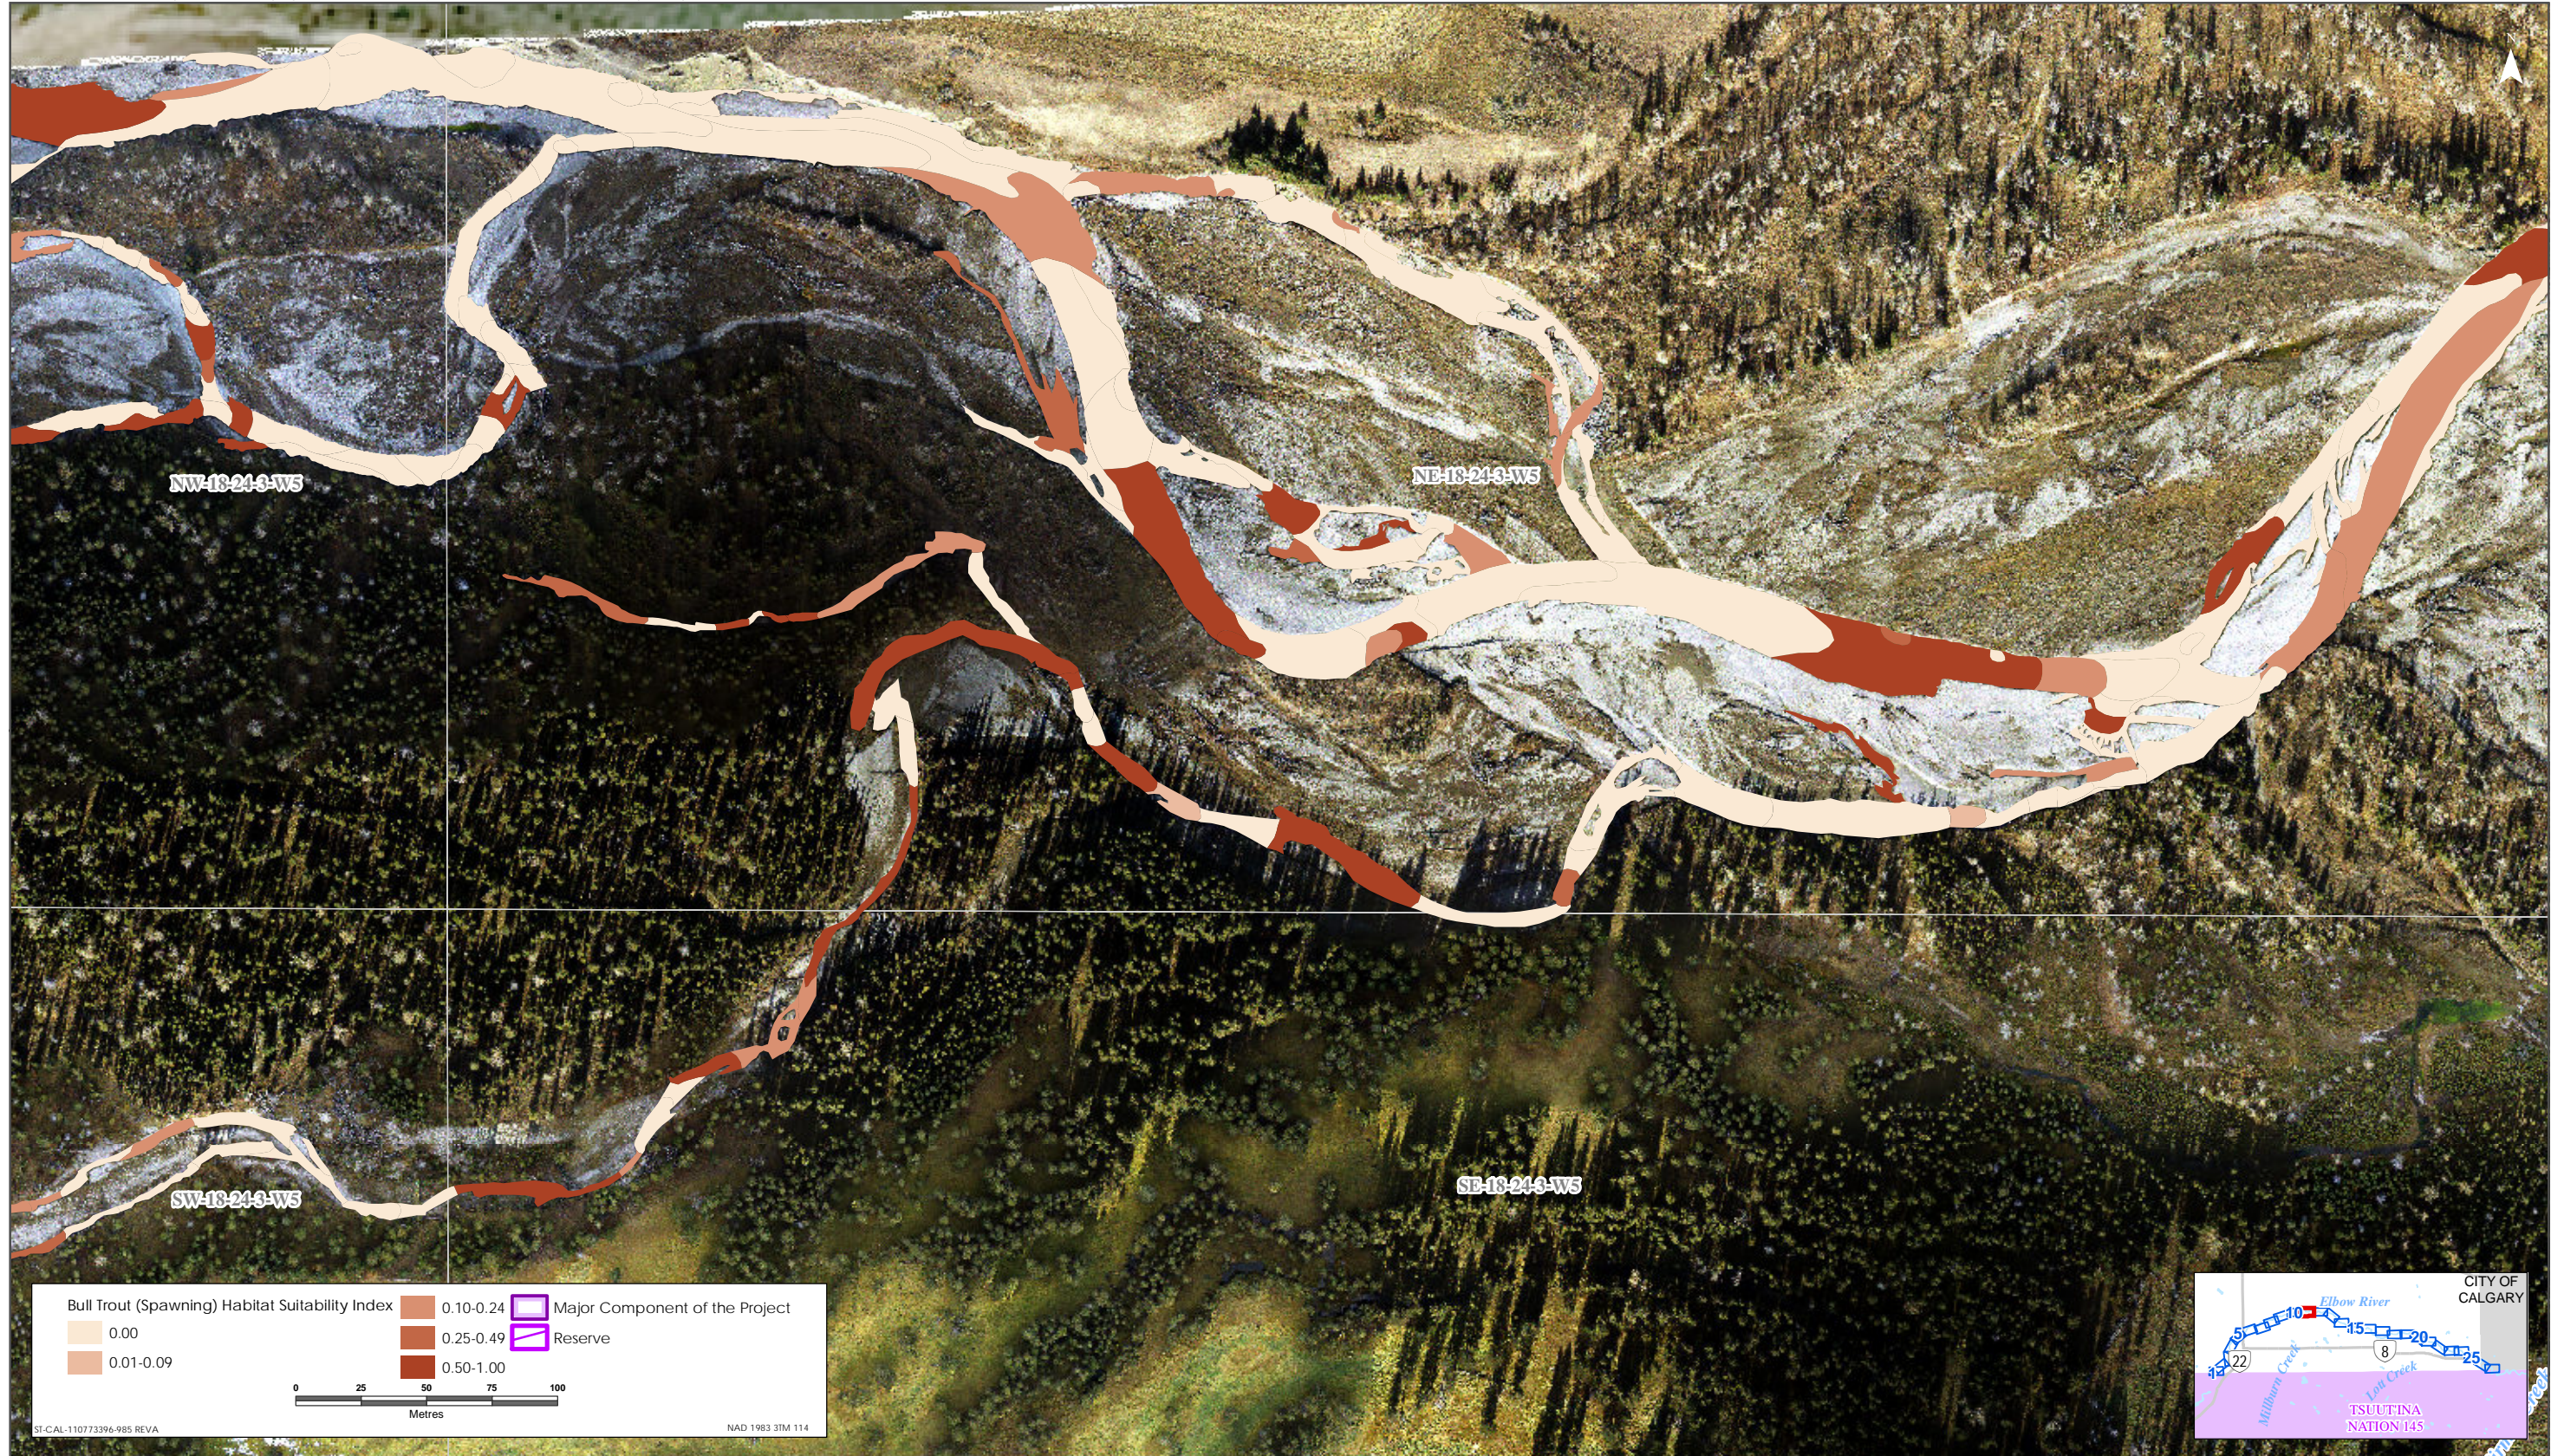

Bull Trout HSI Map for Elbow River (Spawning Life Stage)

Sources: Base Data - Government of Alberta, Government of Canada. Thematic Data - Stantec Ltd. Imagery: 1.4m 10cm resolution October 2019