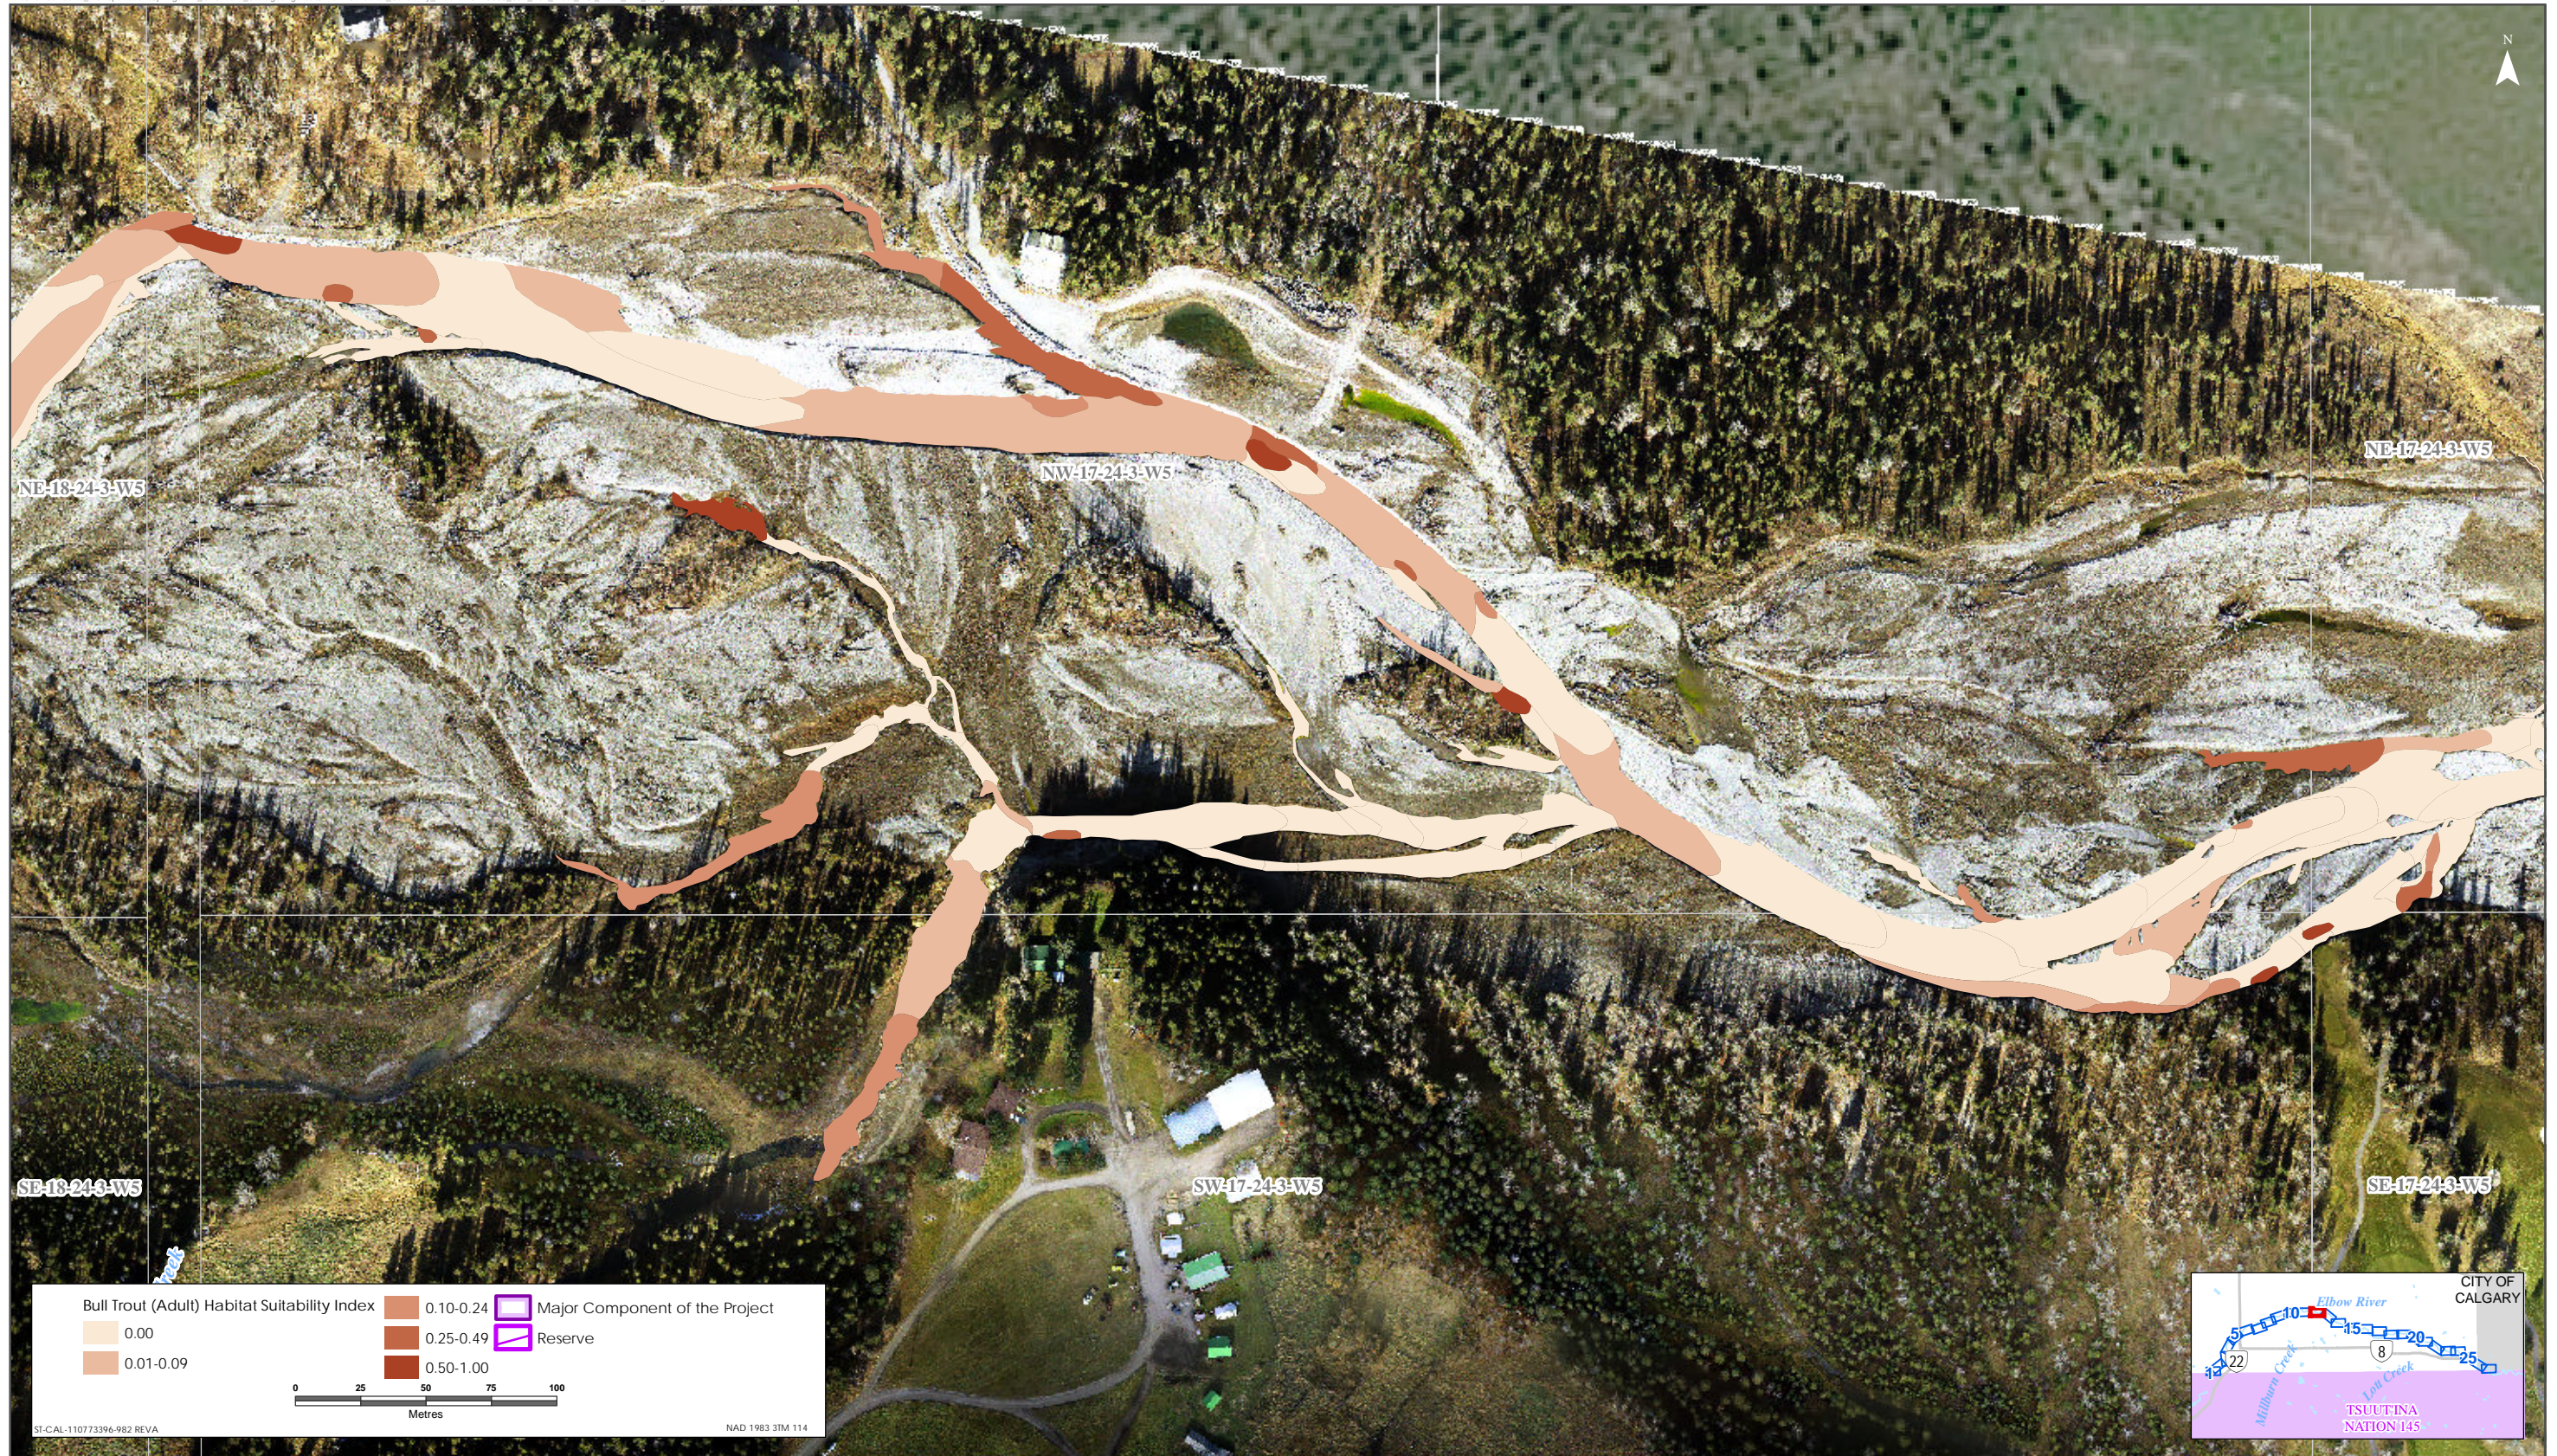

Bull Trout HSI Map for Elbow River (Adult Life Stage)

Sources: Base Data - Government of Alberta, Government of Canada. Thematic Data - Stantec Ltd. Imagery: 1:4m 10cm resolution October 2019