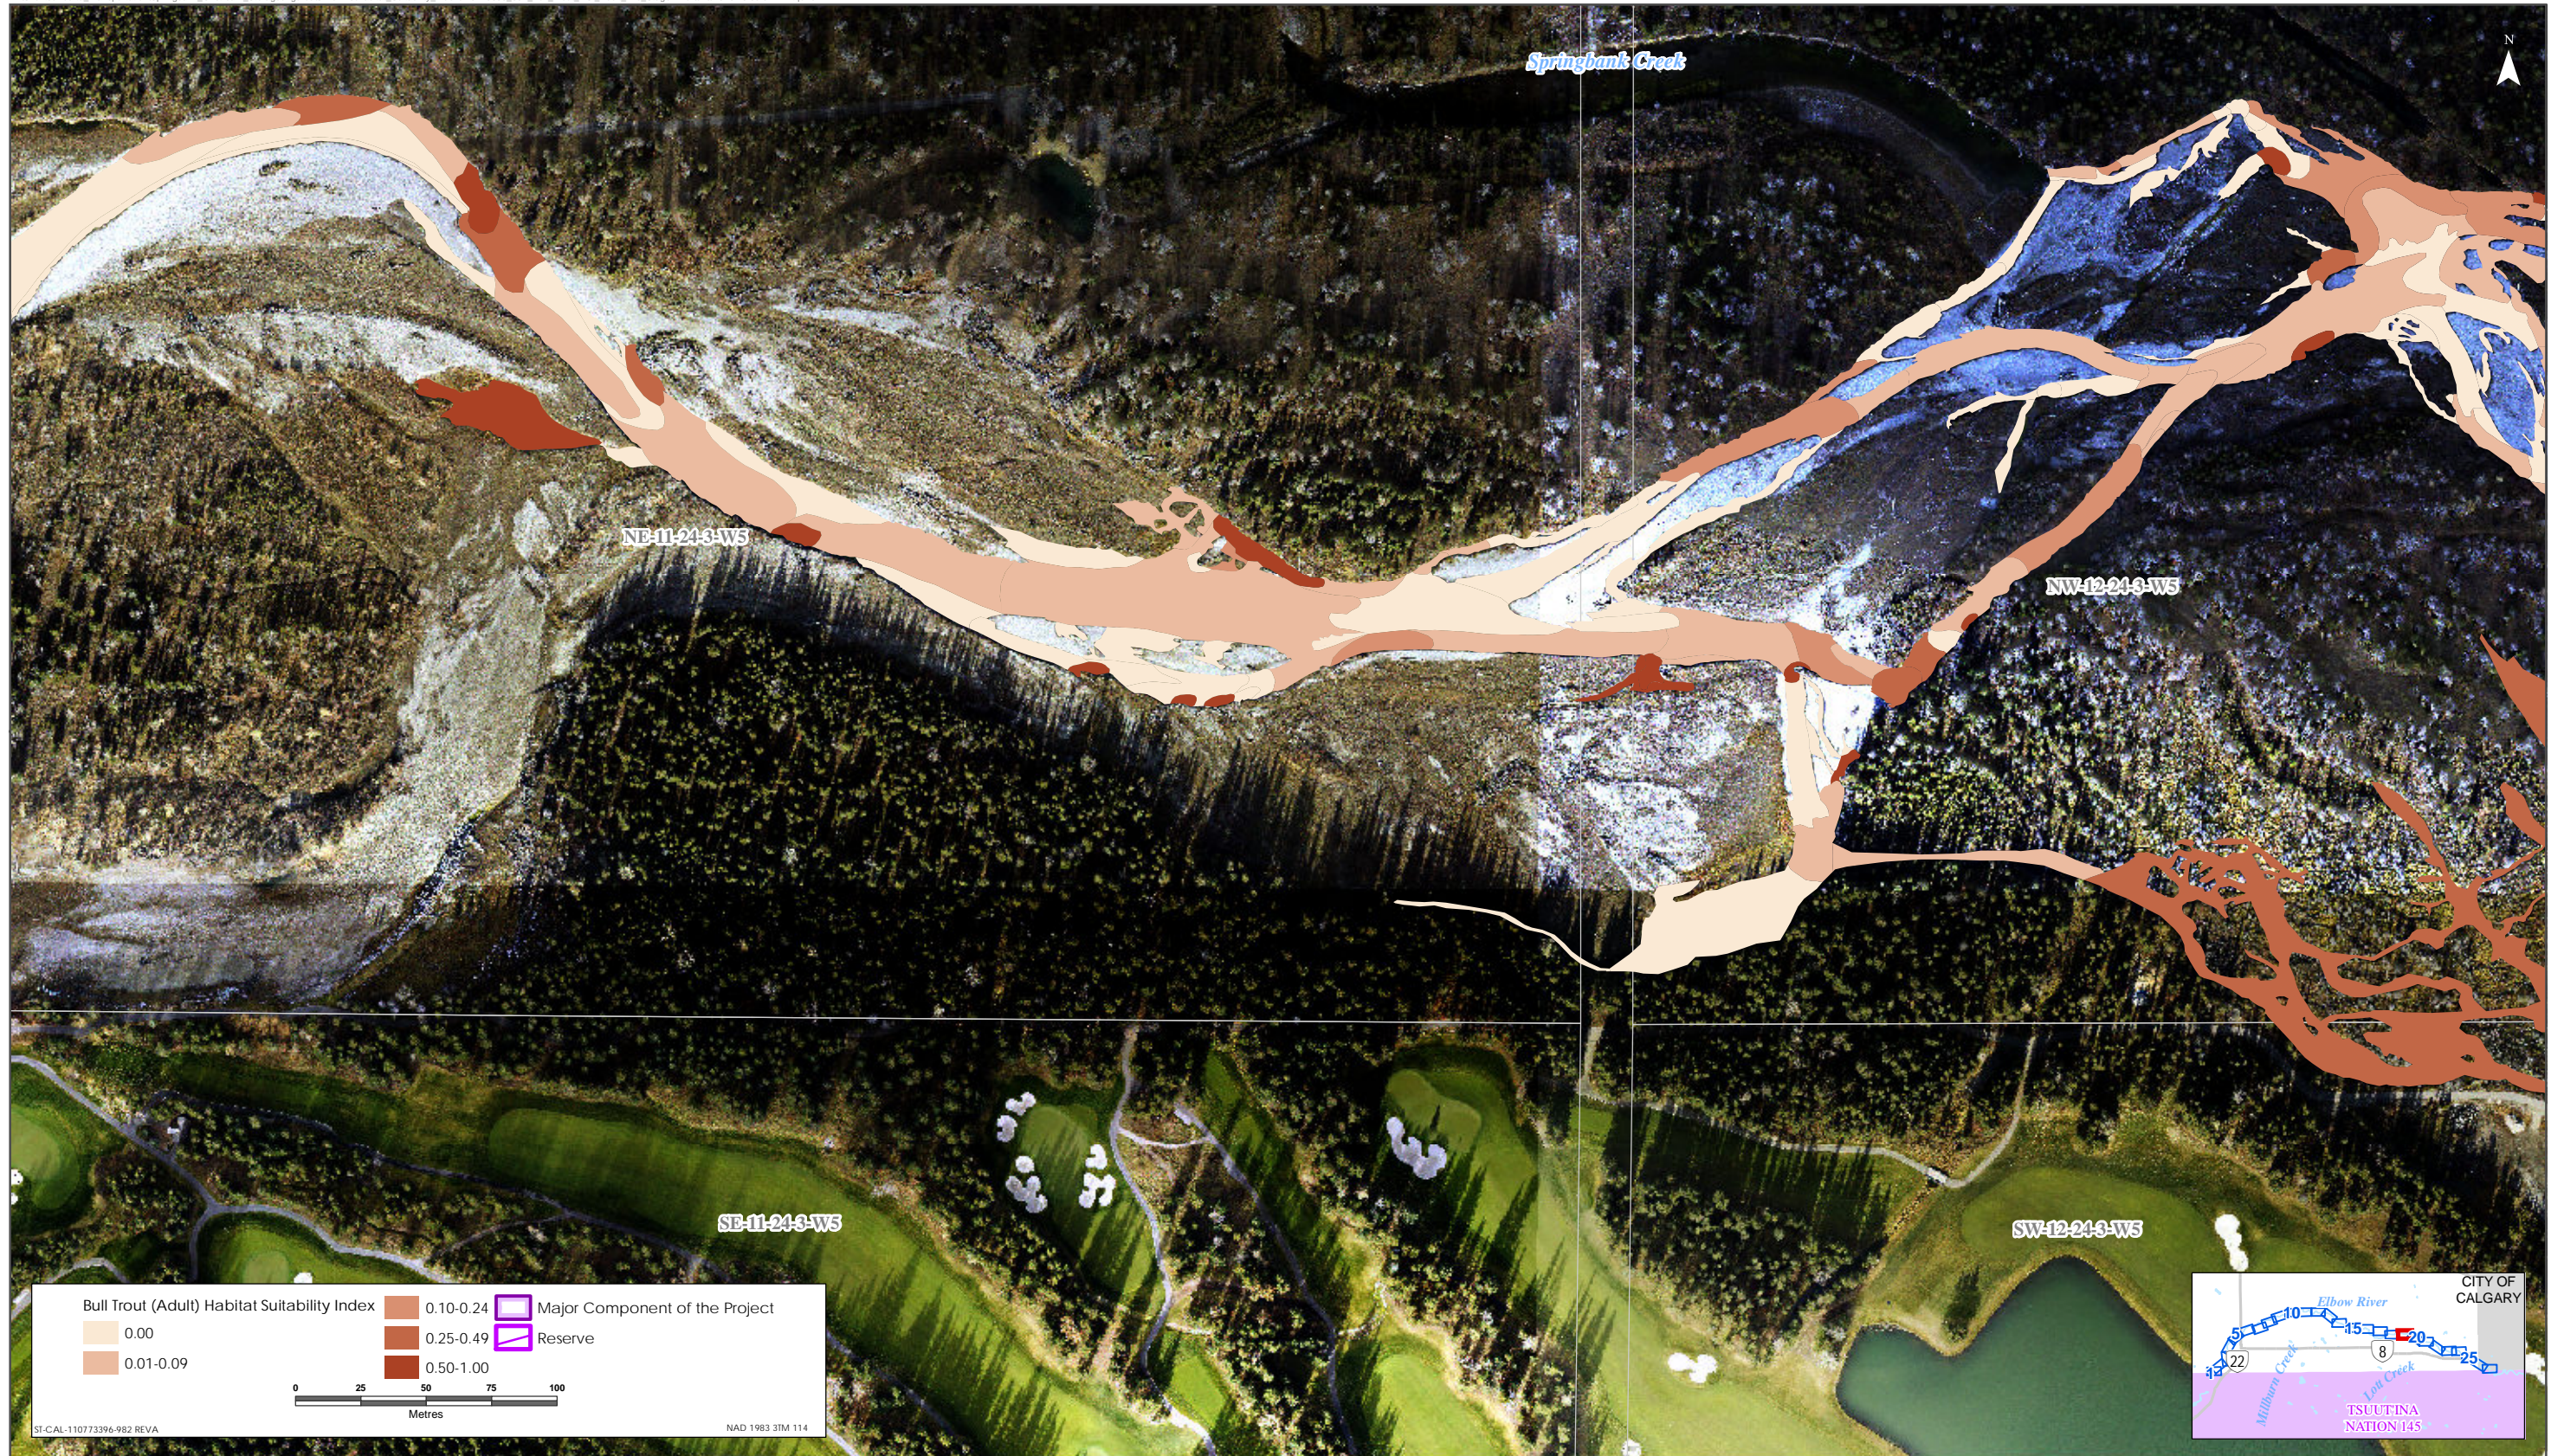

Bull Trout HSI Map for Elbow River (Adult Life Stage)

Sources: Base Data - Government of Alberta, Government of Canada. Thematic Data - Stantec Ltd. Imagery: 1:4m 10cm resolution October 2019