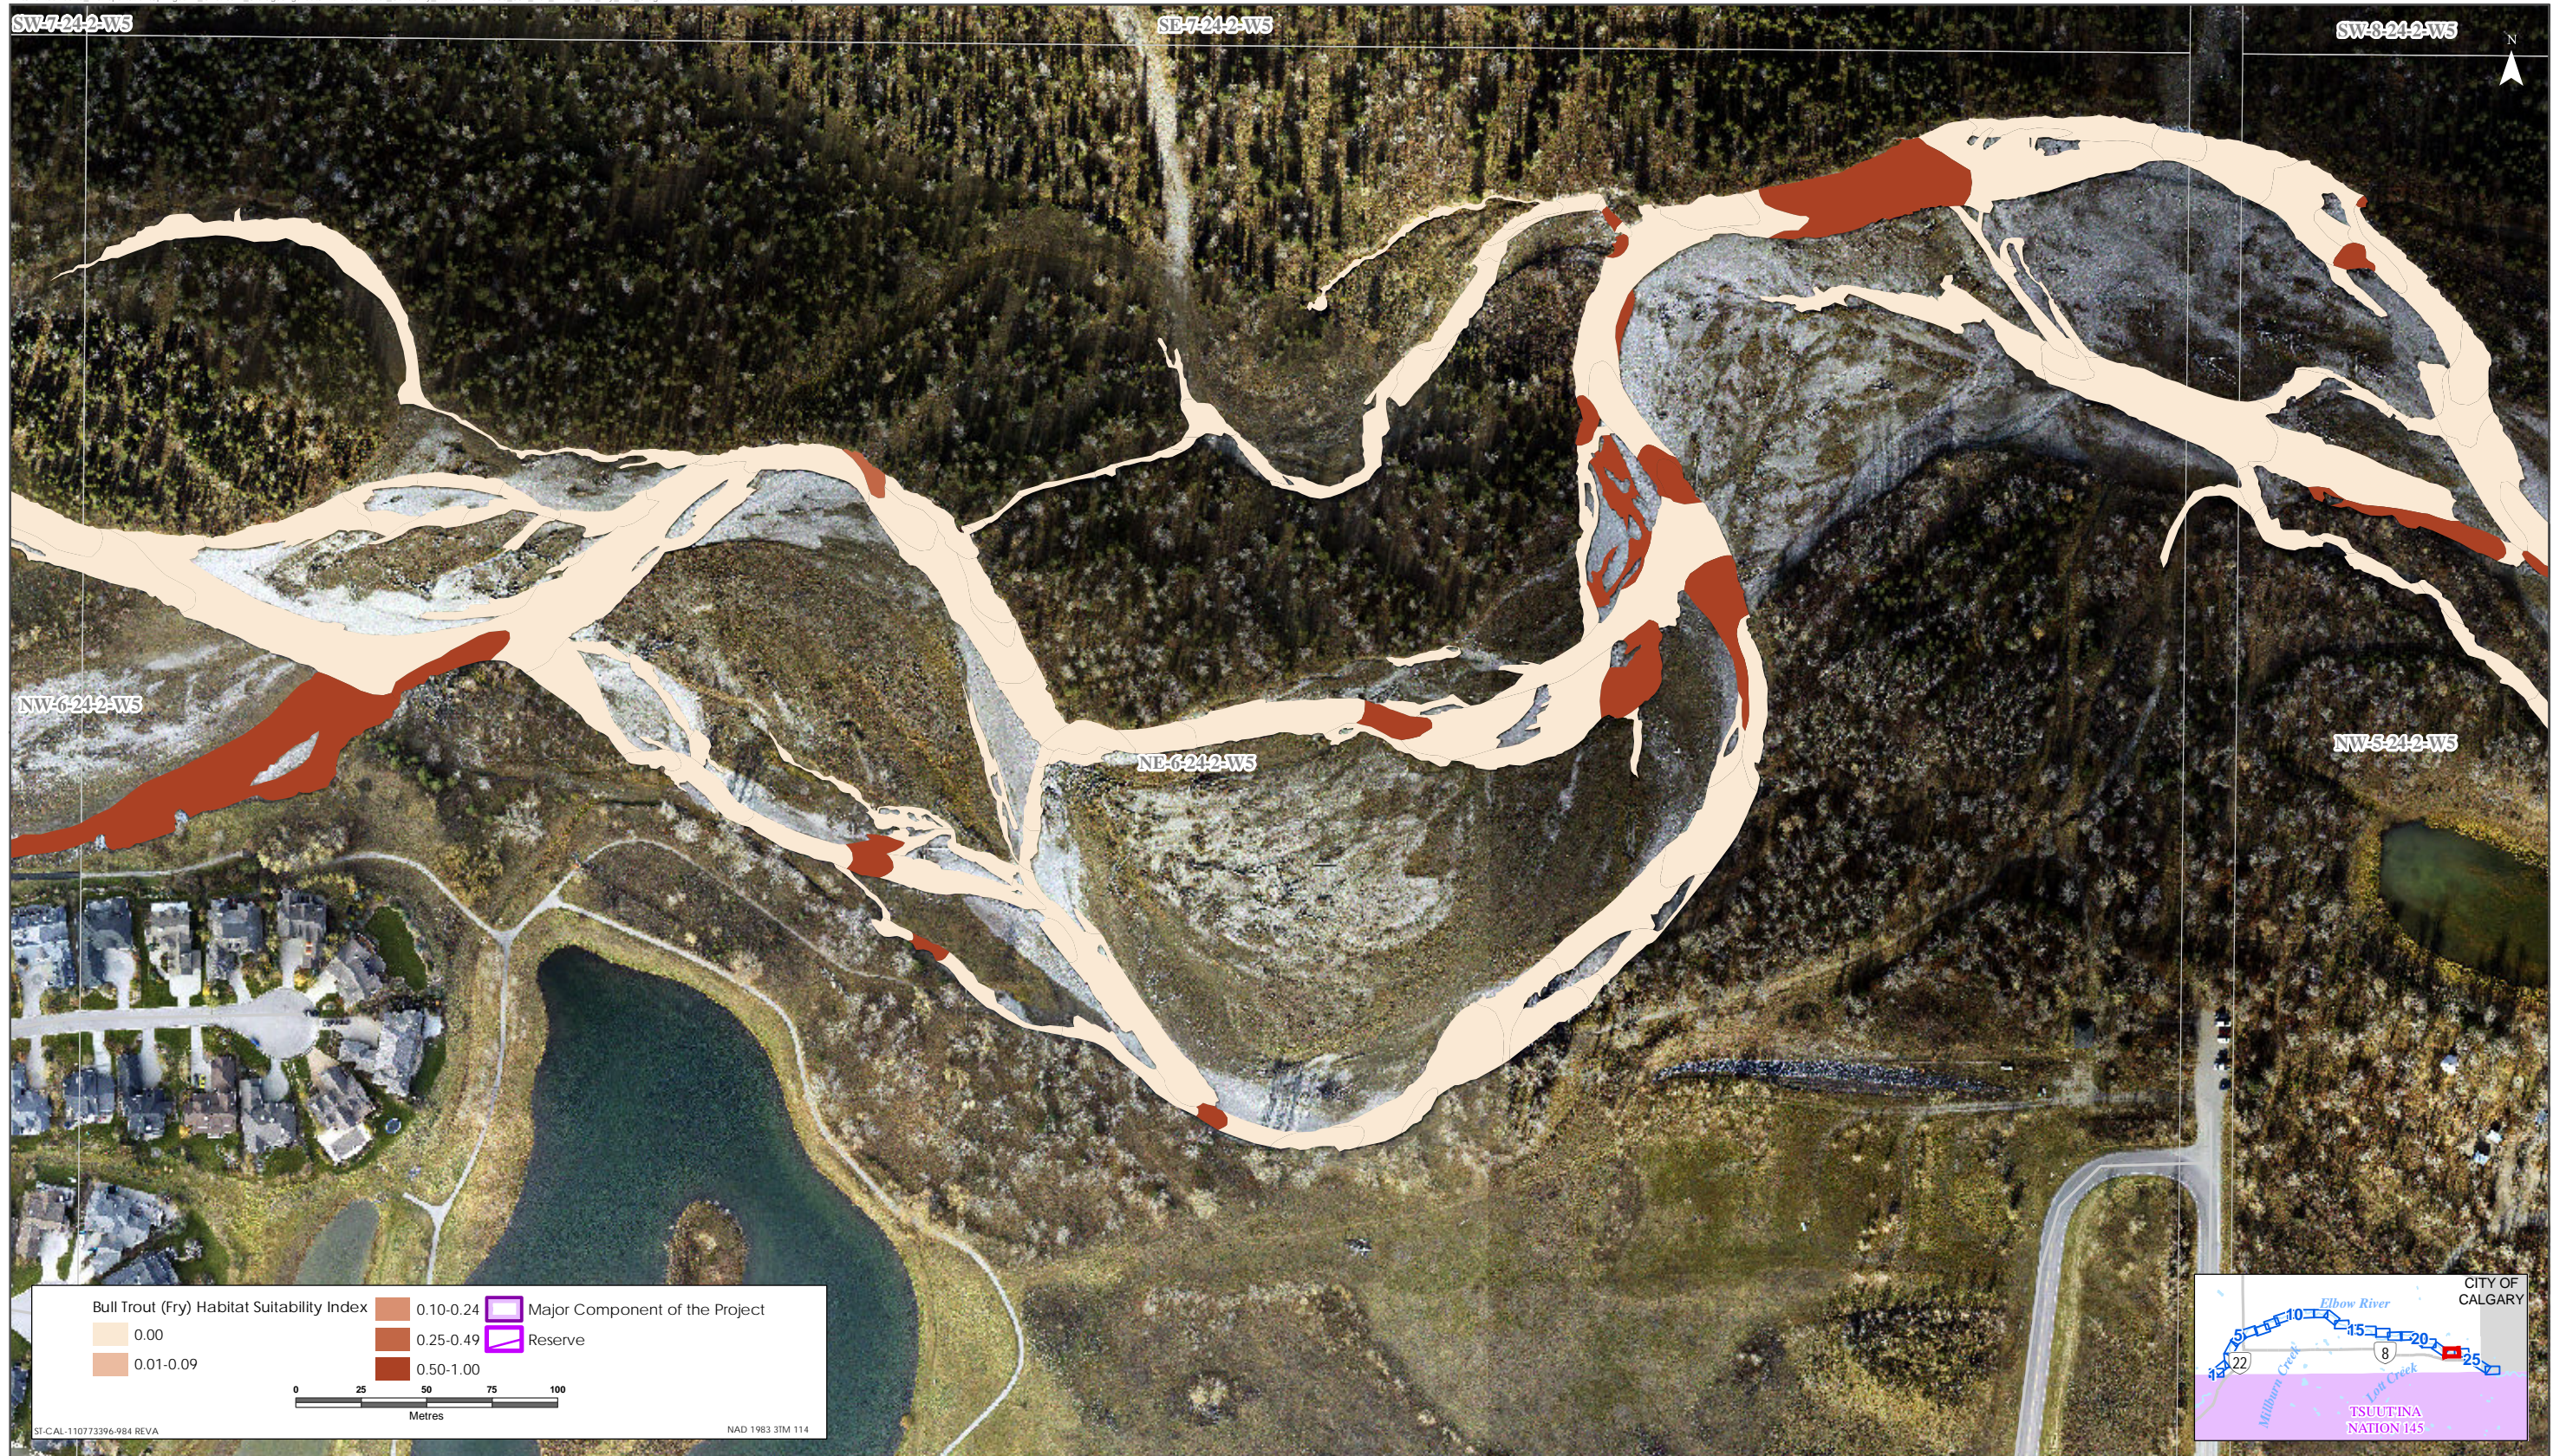

Bull Trout HSI Map for Elbow River (Fry Life Stage)

Sources: Base Data - Government of Alberta, Government of Canada. Thematic Data - Stantec Ltd. Imagery: 1:4m 10cm resolution October 2019