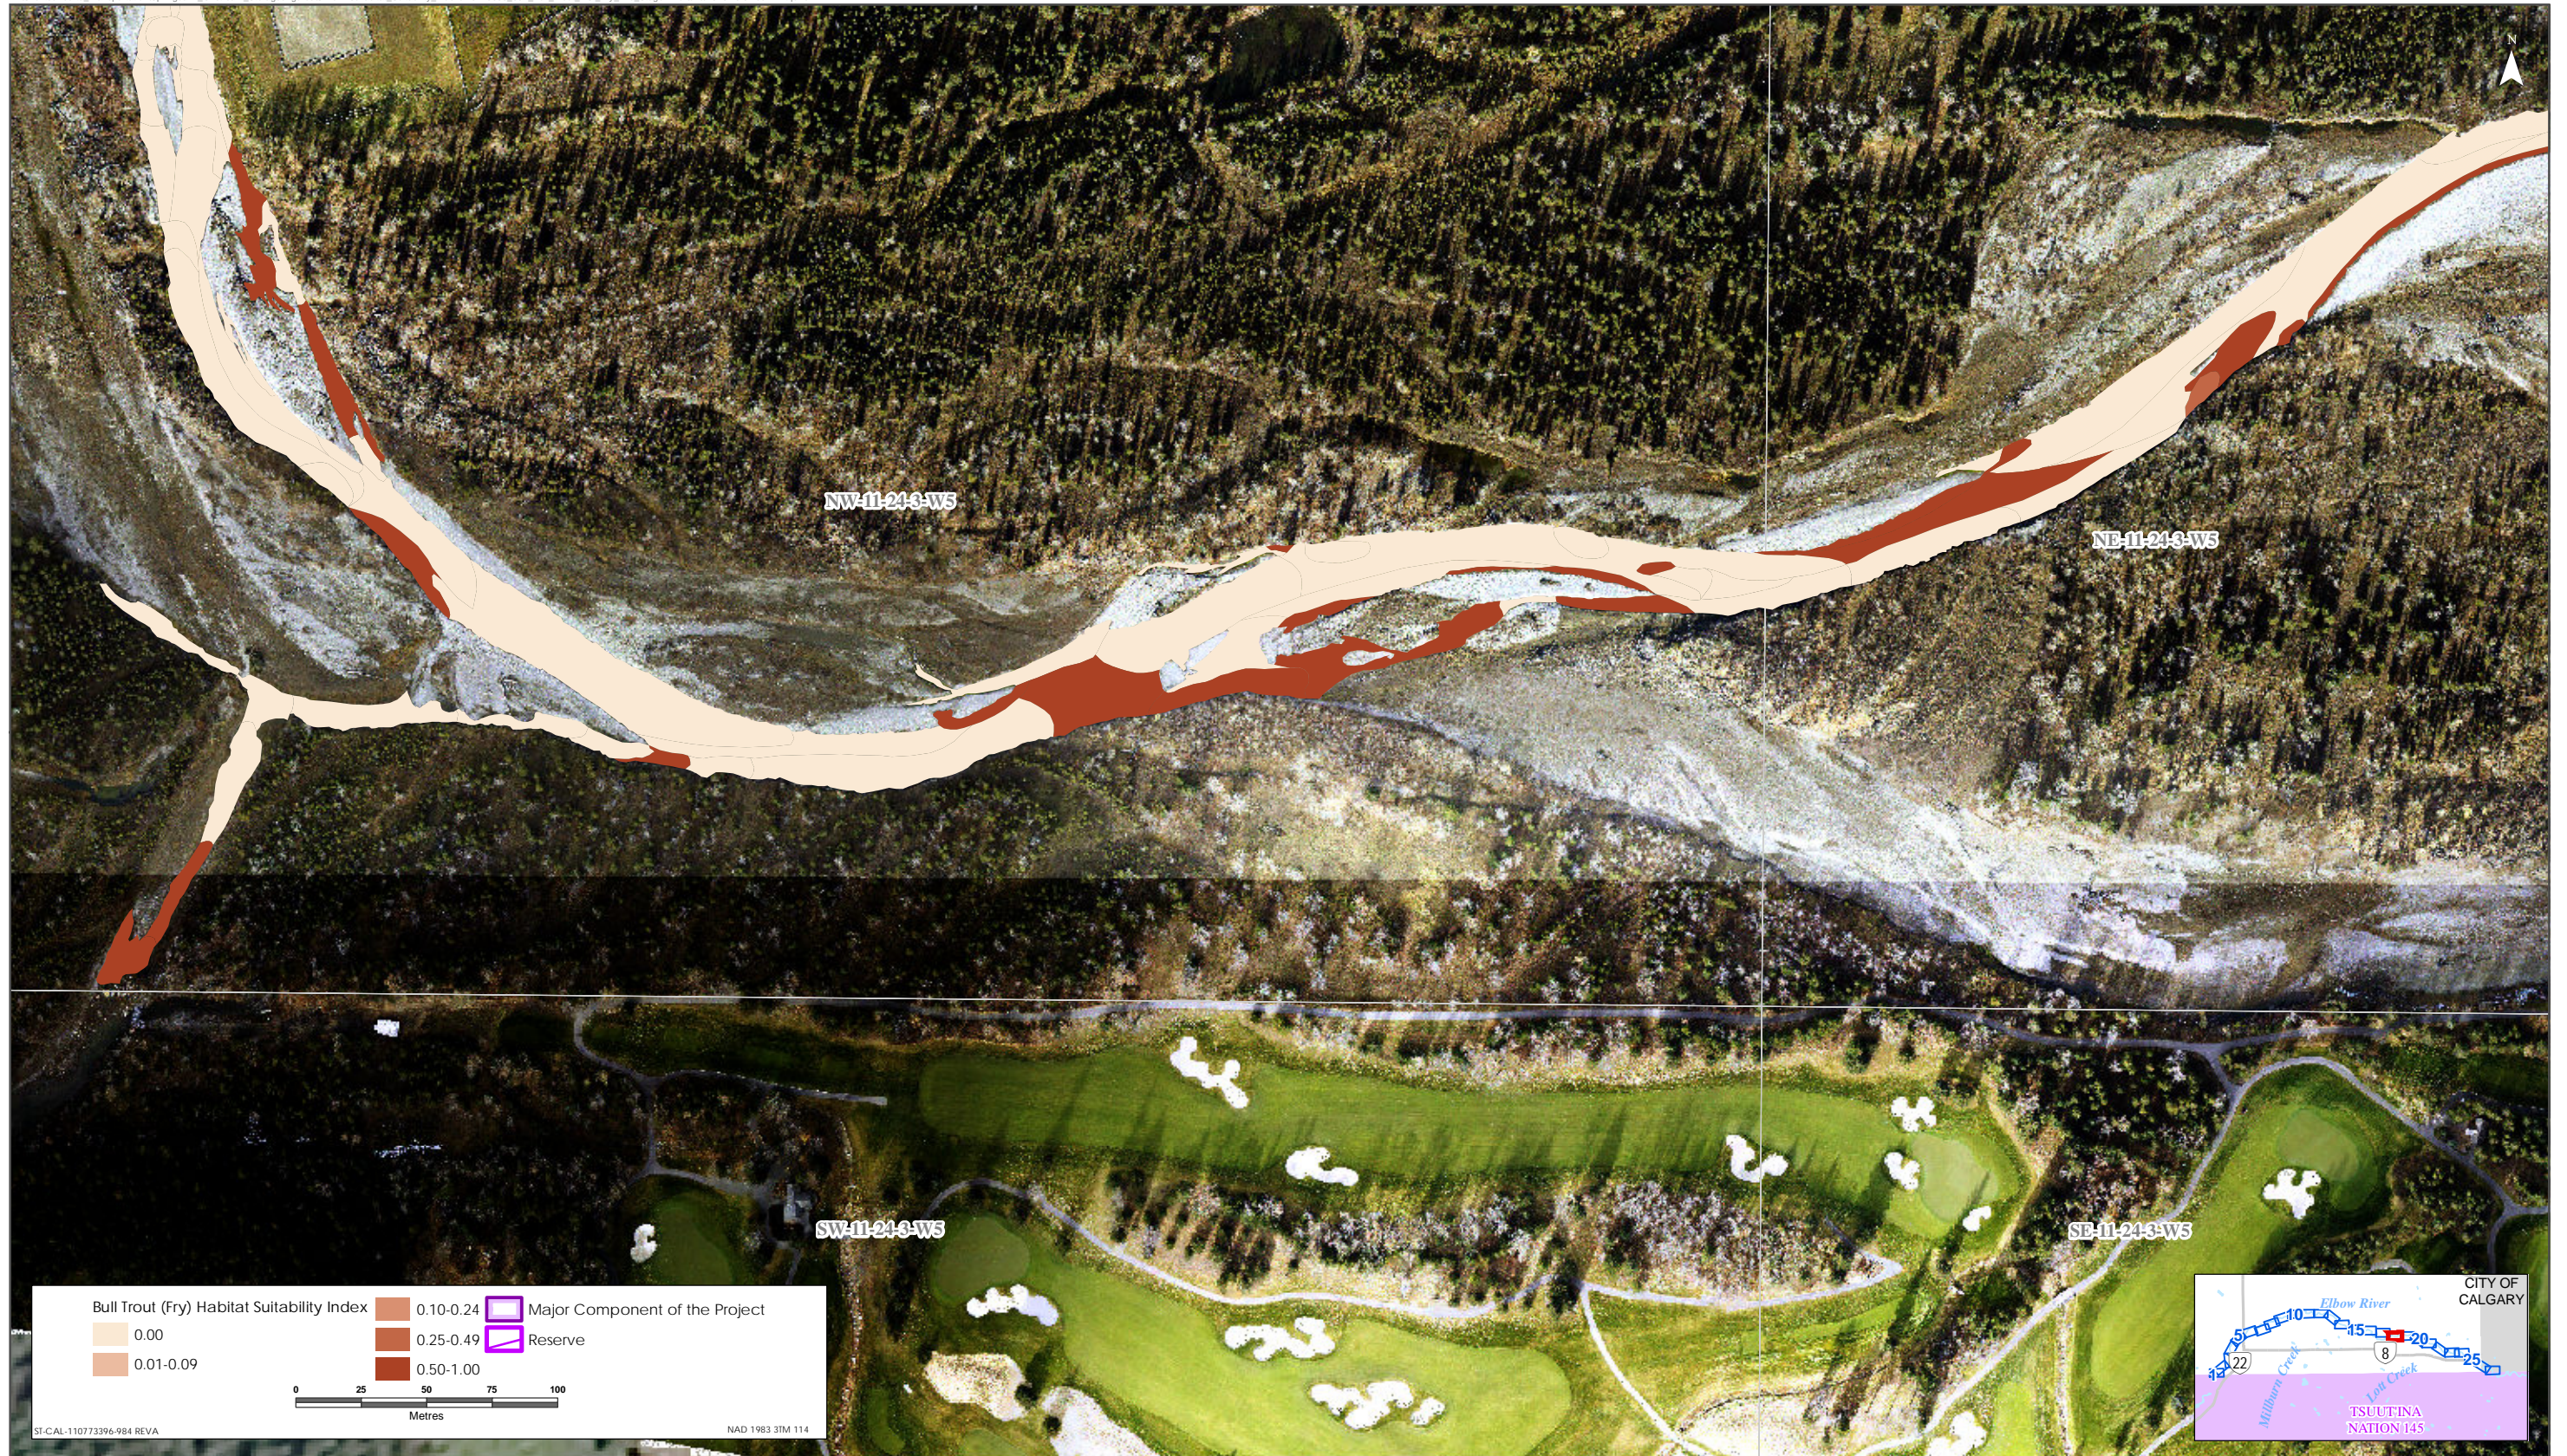

Bull Trout HSI Map for Elbow River (Fry Life Stage)

Sources: Base Data - Government of Alberta, Government of Canada. Thematic Data - Stantec Ltd.
Imagery: 1.4m 10cm resolution October 2019