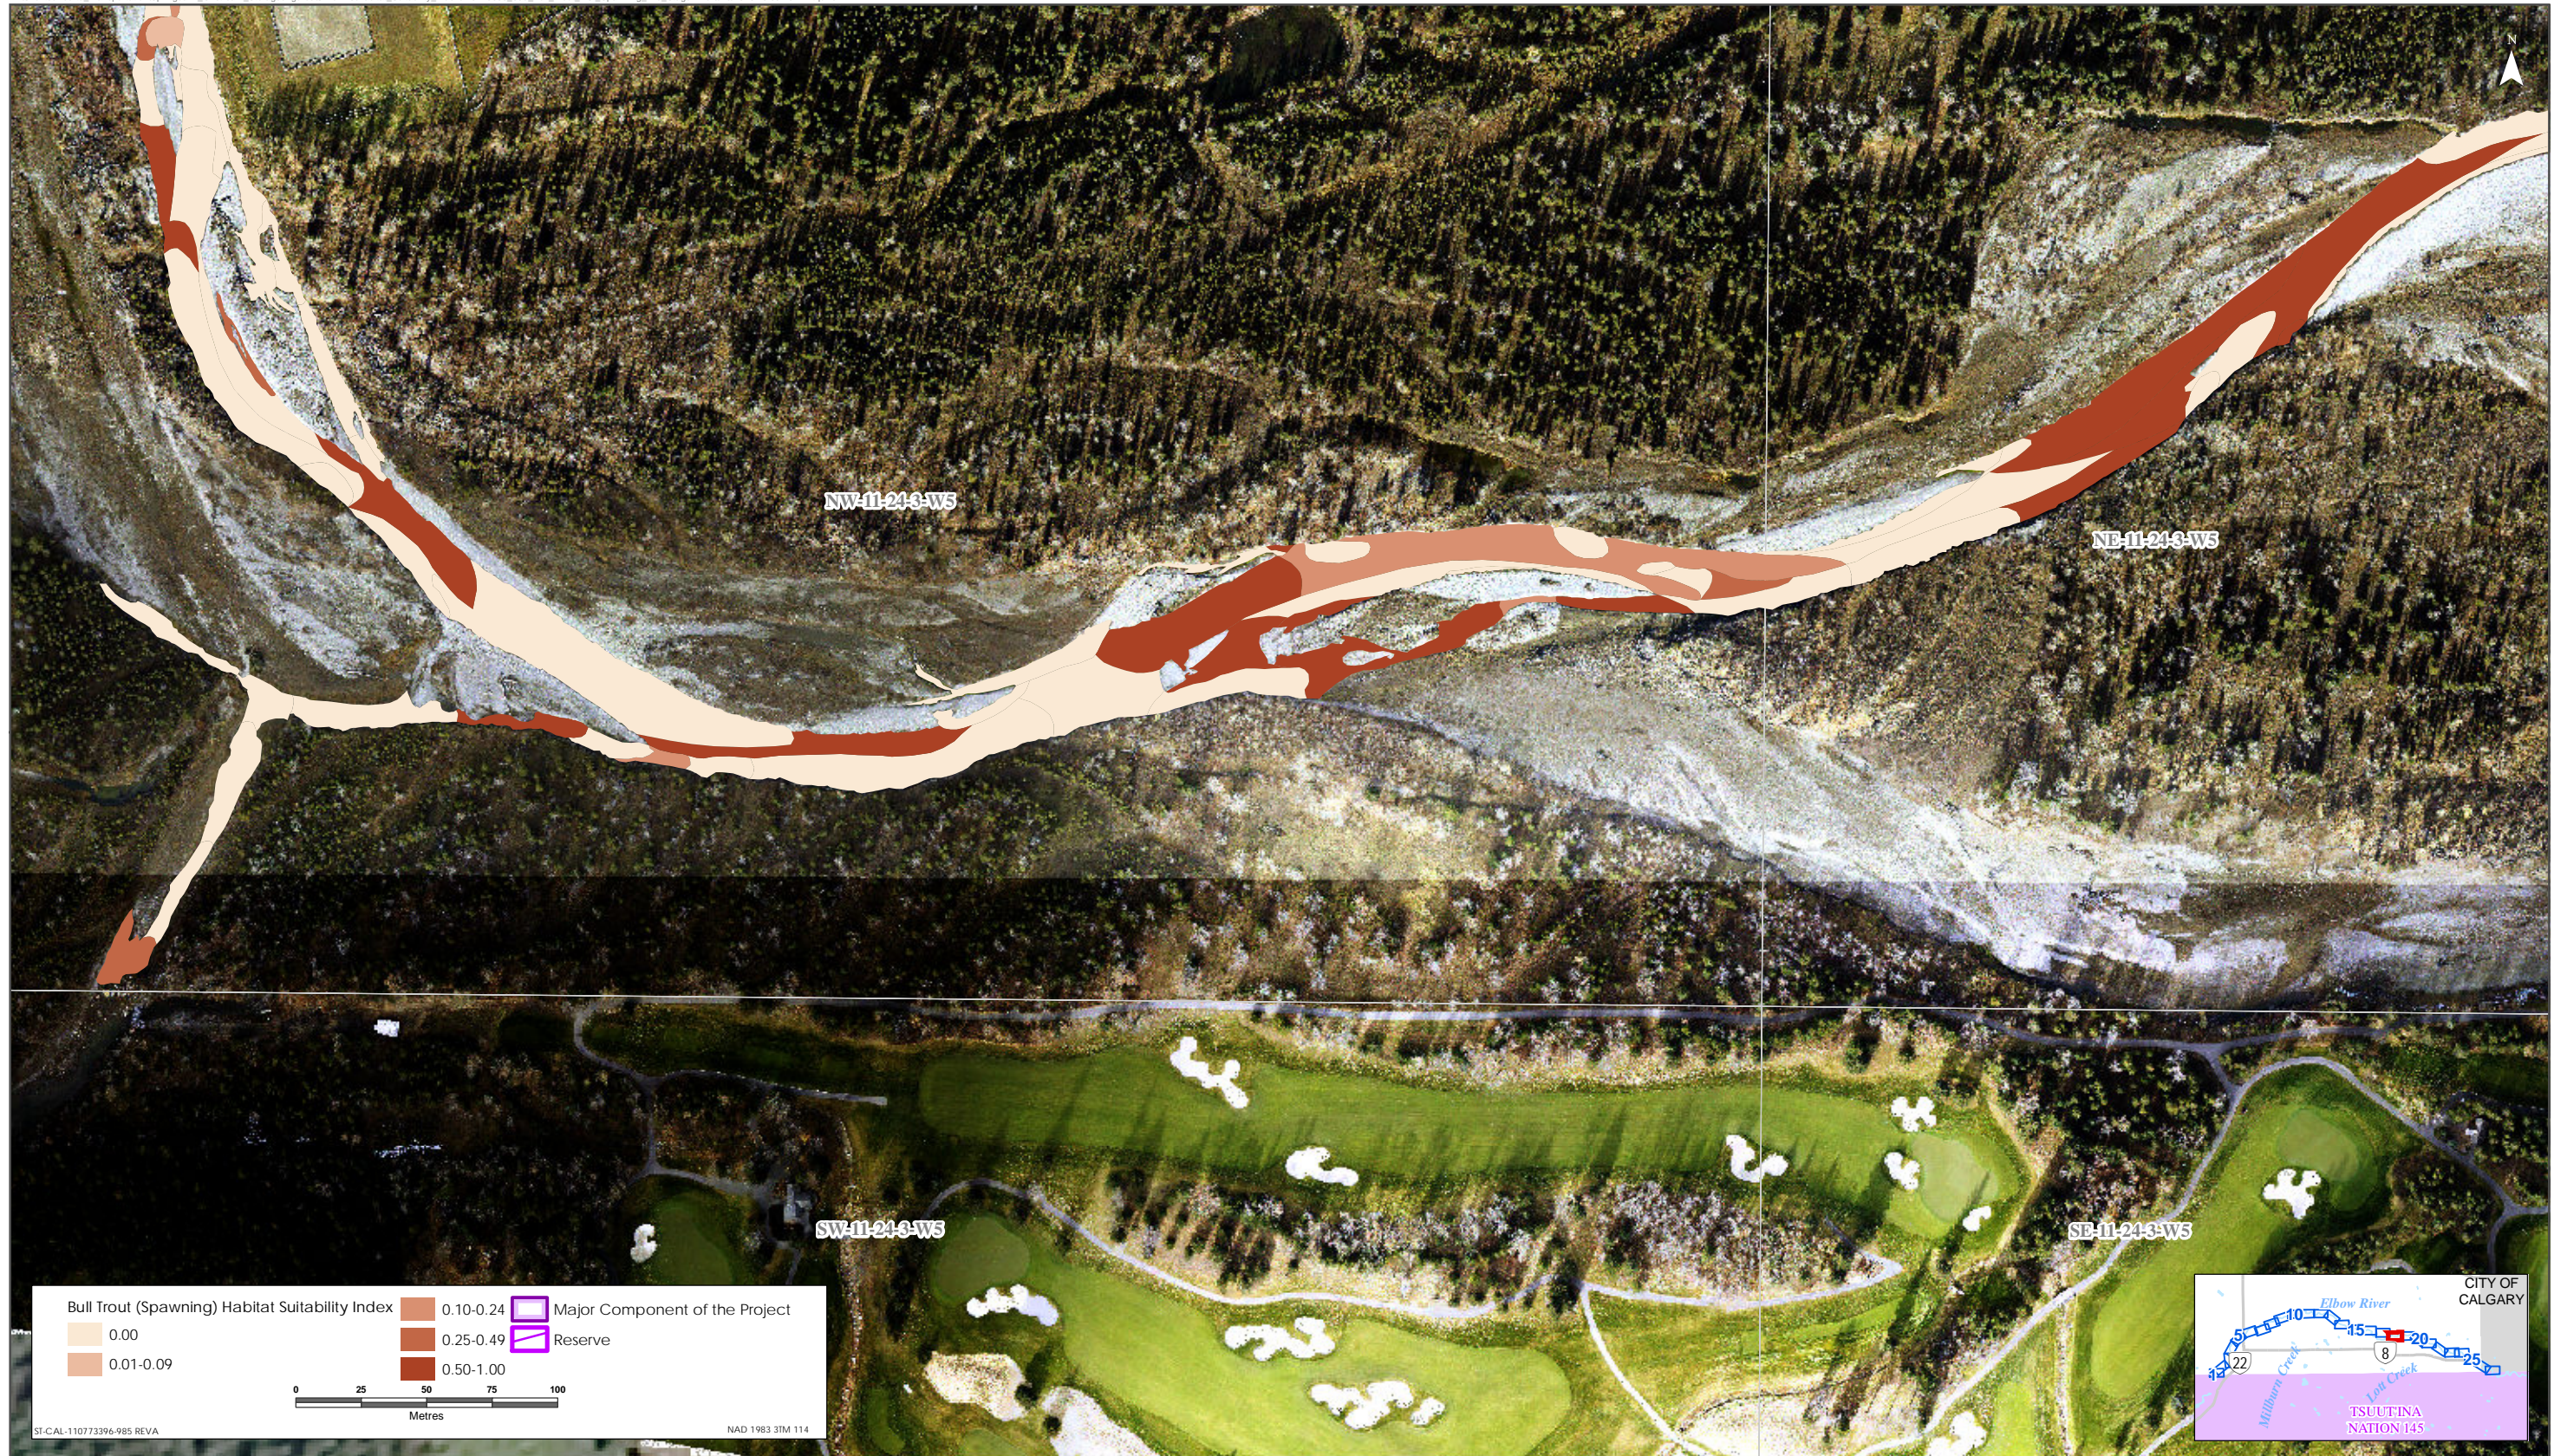

Bull Trout HSI Map for Elbow River (Spawning Life Stage)

Sources: Base Data - Government of Alberta, Government of Canada. Thematic Data - Stantec Ltd. Imagery: 1.4m 10cm resolution October 2019