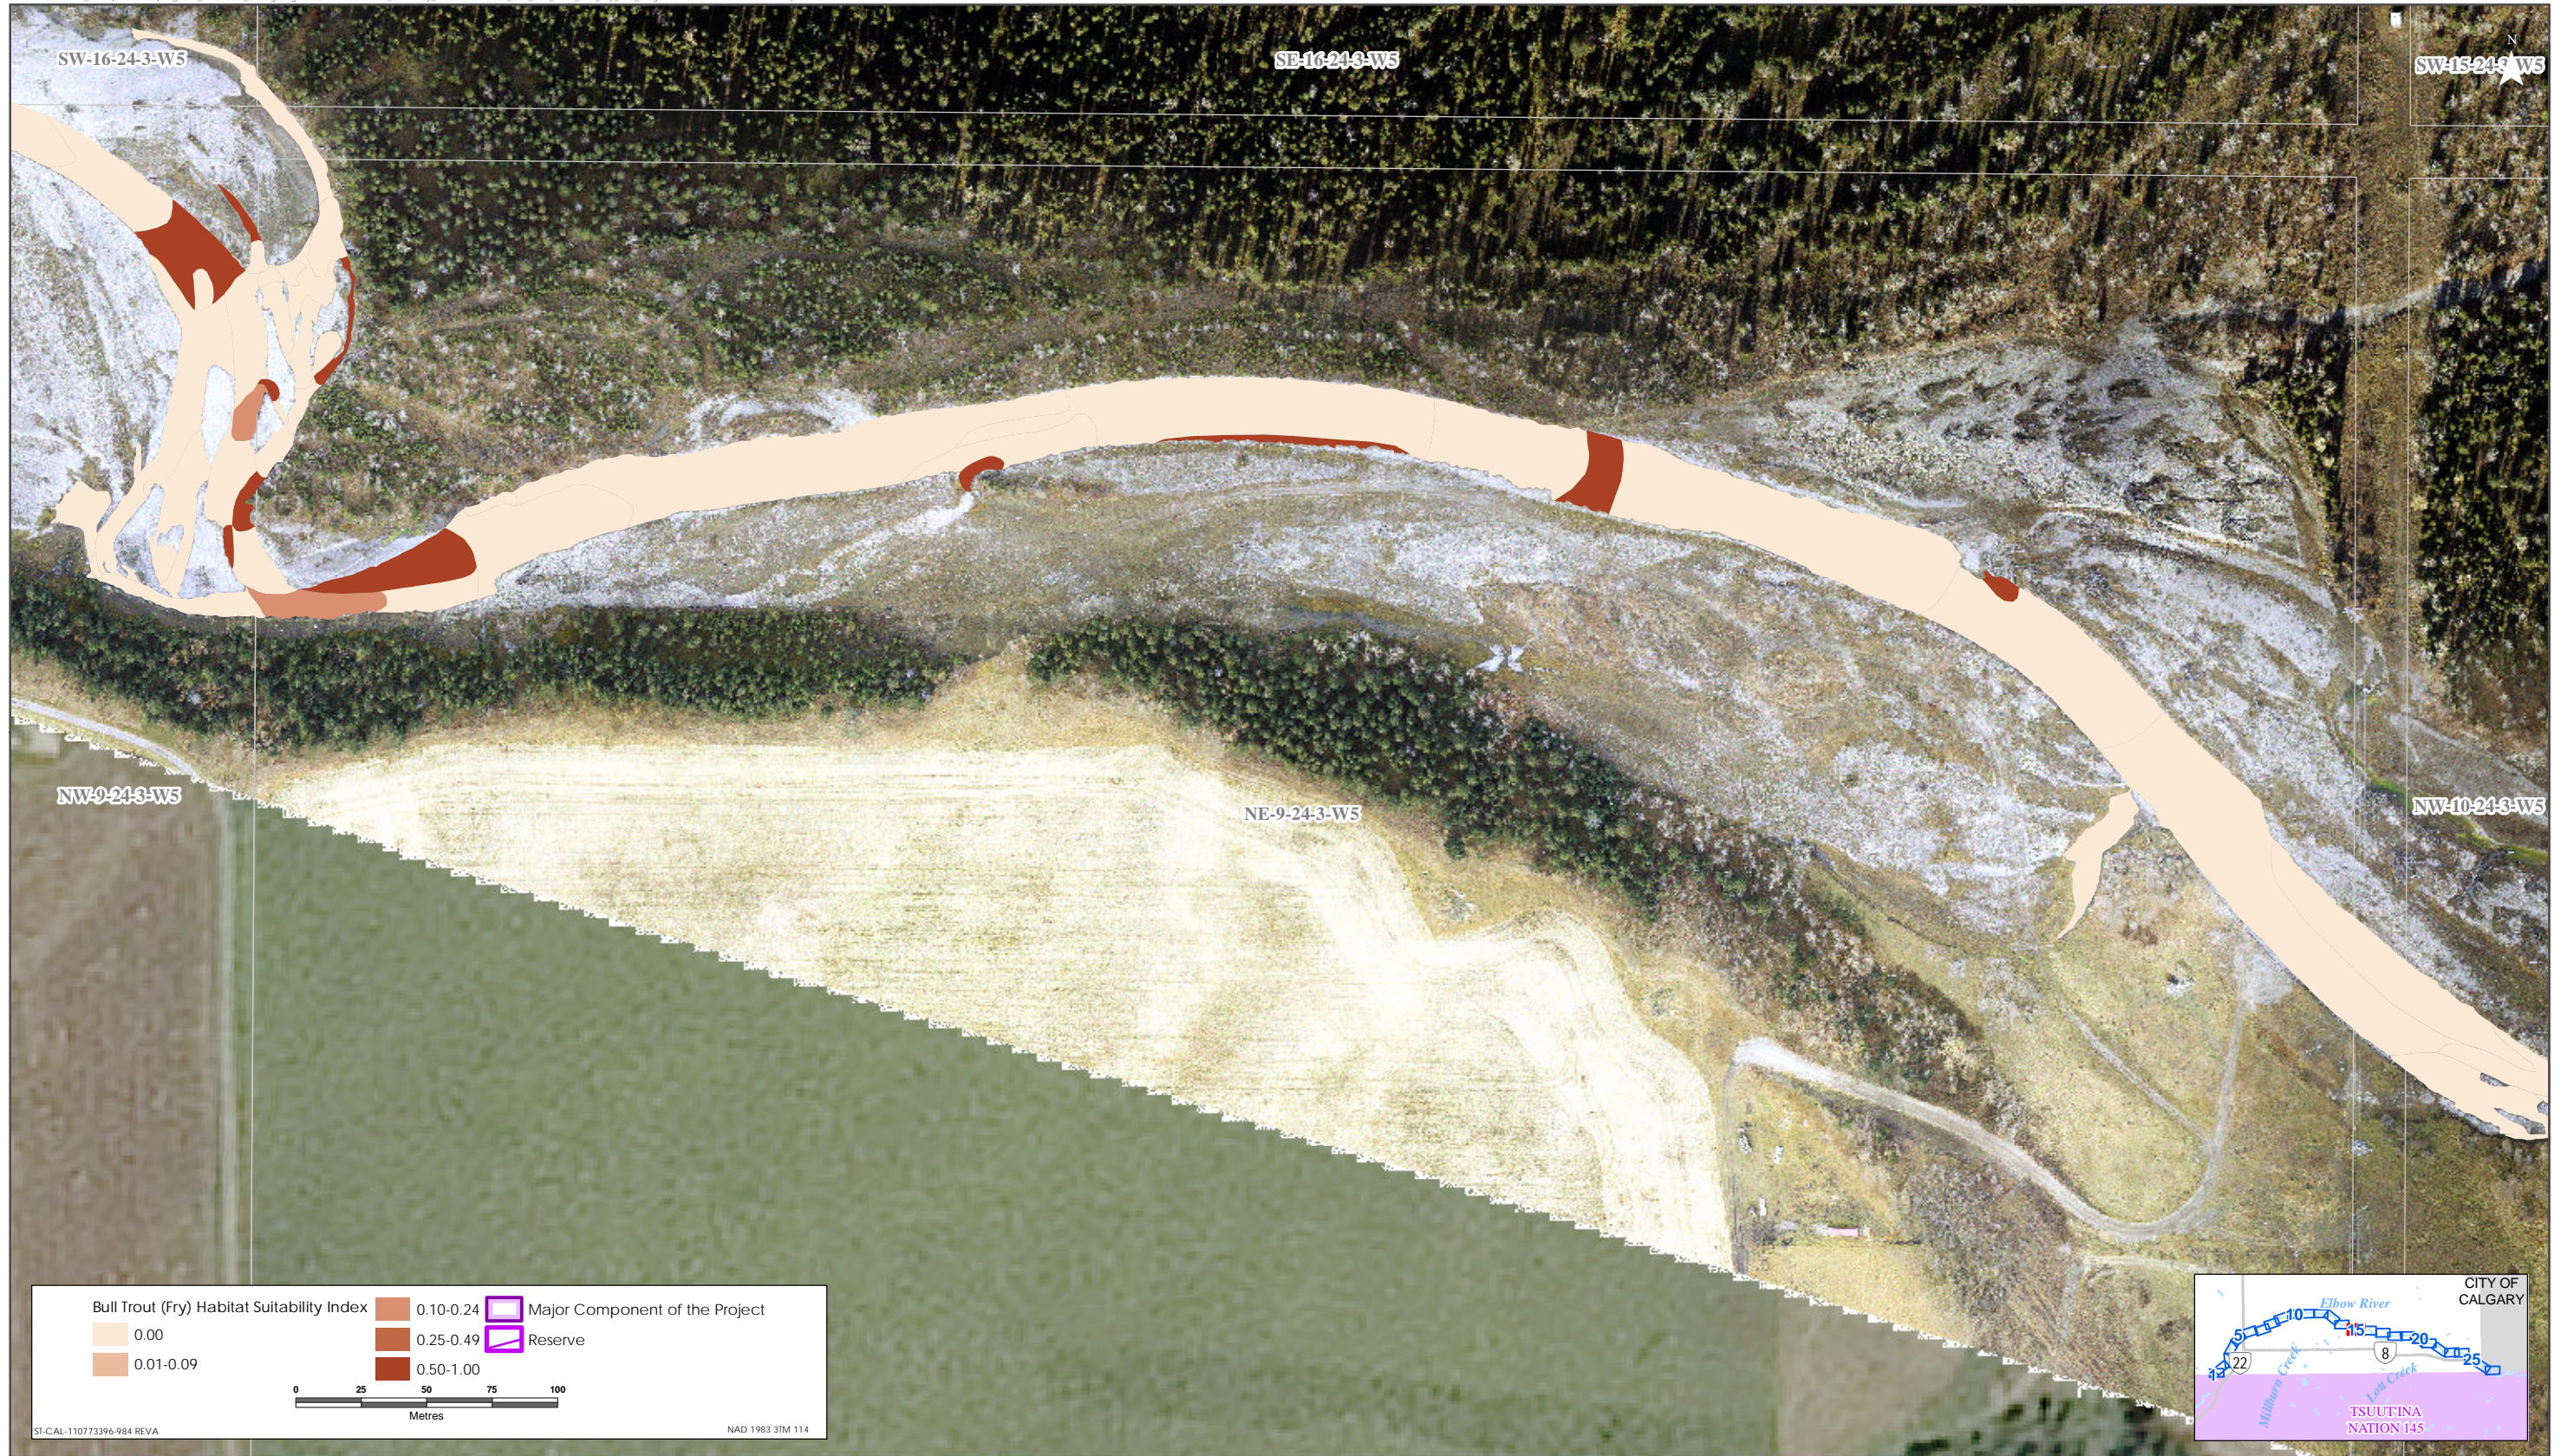

Bull Trout HSI Map for Elbow River (Fry Life Stage)

Sources: Base Data - Government of Alberta, Government of Canada. Thematic Data - Stantec Ltd. Imagery: 1:4m 10cm resolution October 2019