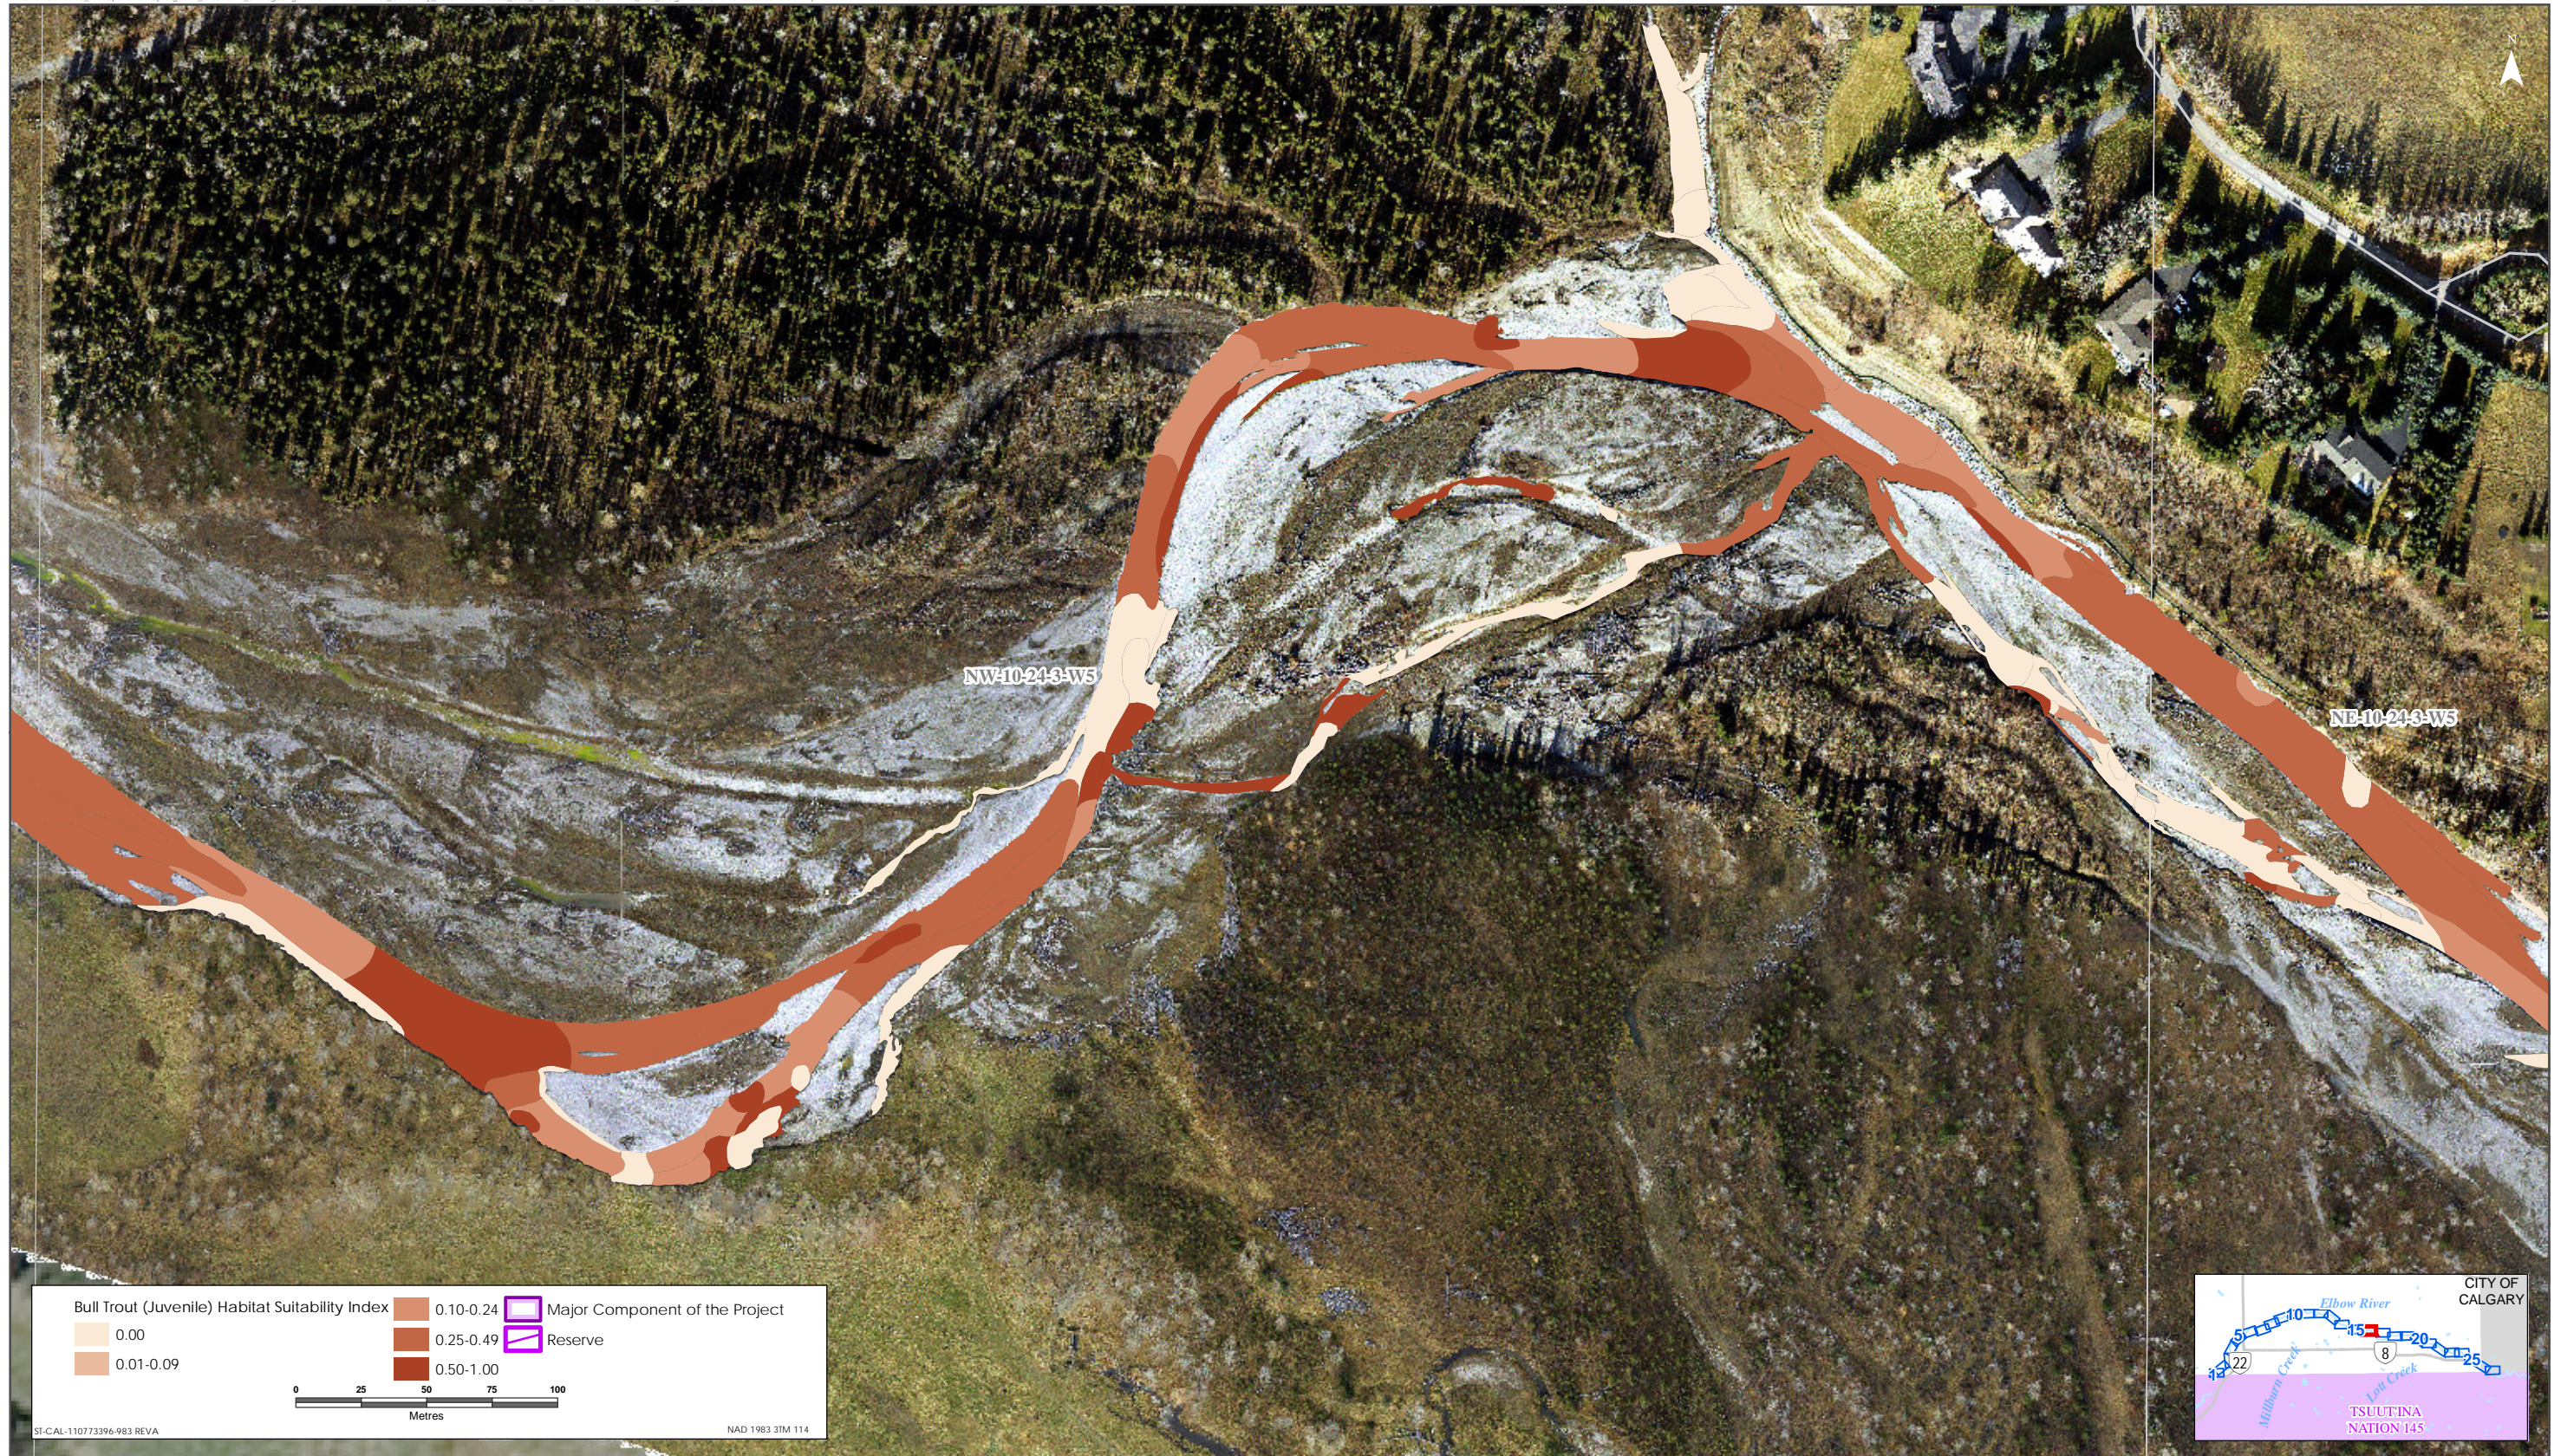

Bull Trout HSI Map for Elbow River (Juvenile Life Stage)

Sources: Base Data - Government of Alberta, Government of Canada. Thematic Data - Stantec Ltd.
Imagery: 1:10cm resolution October 2019