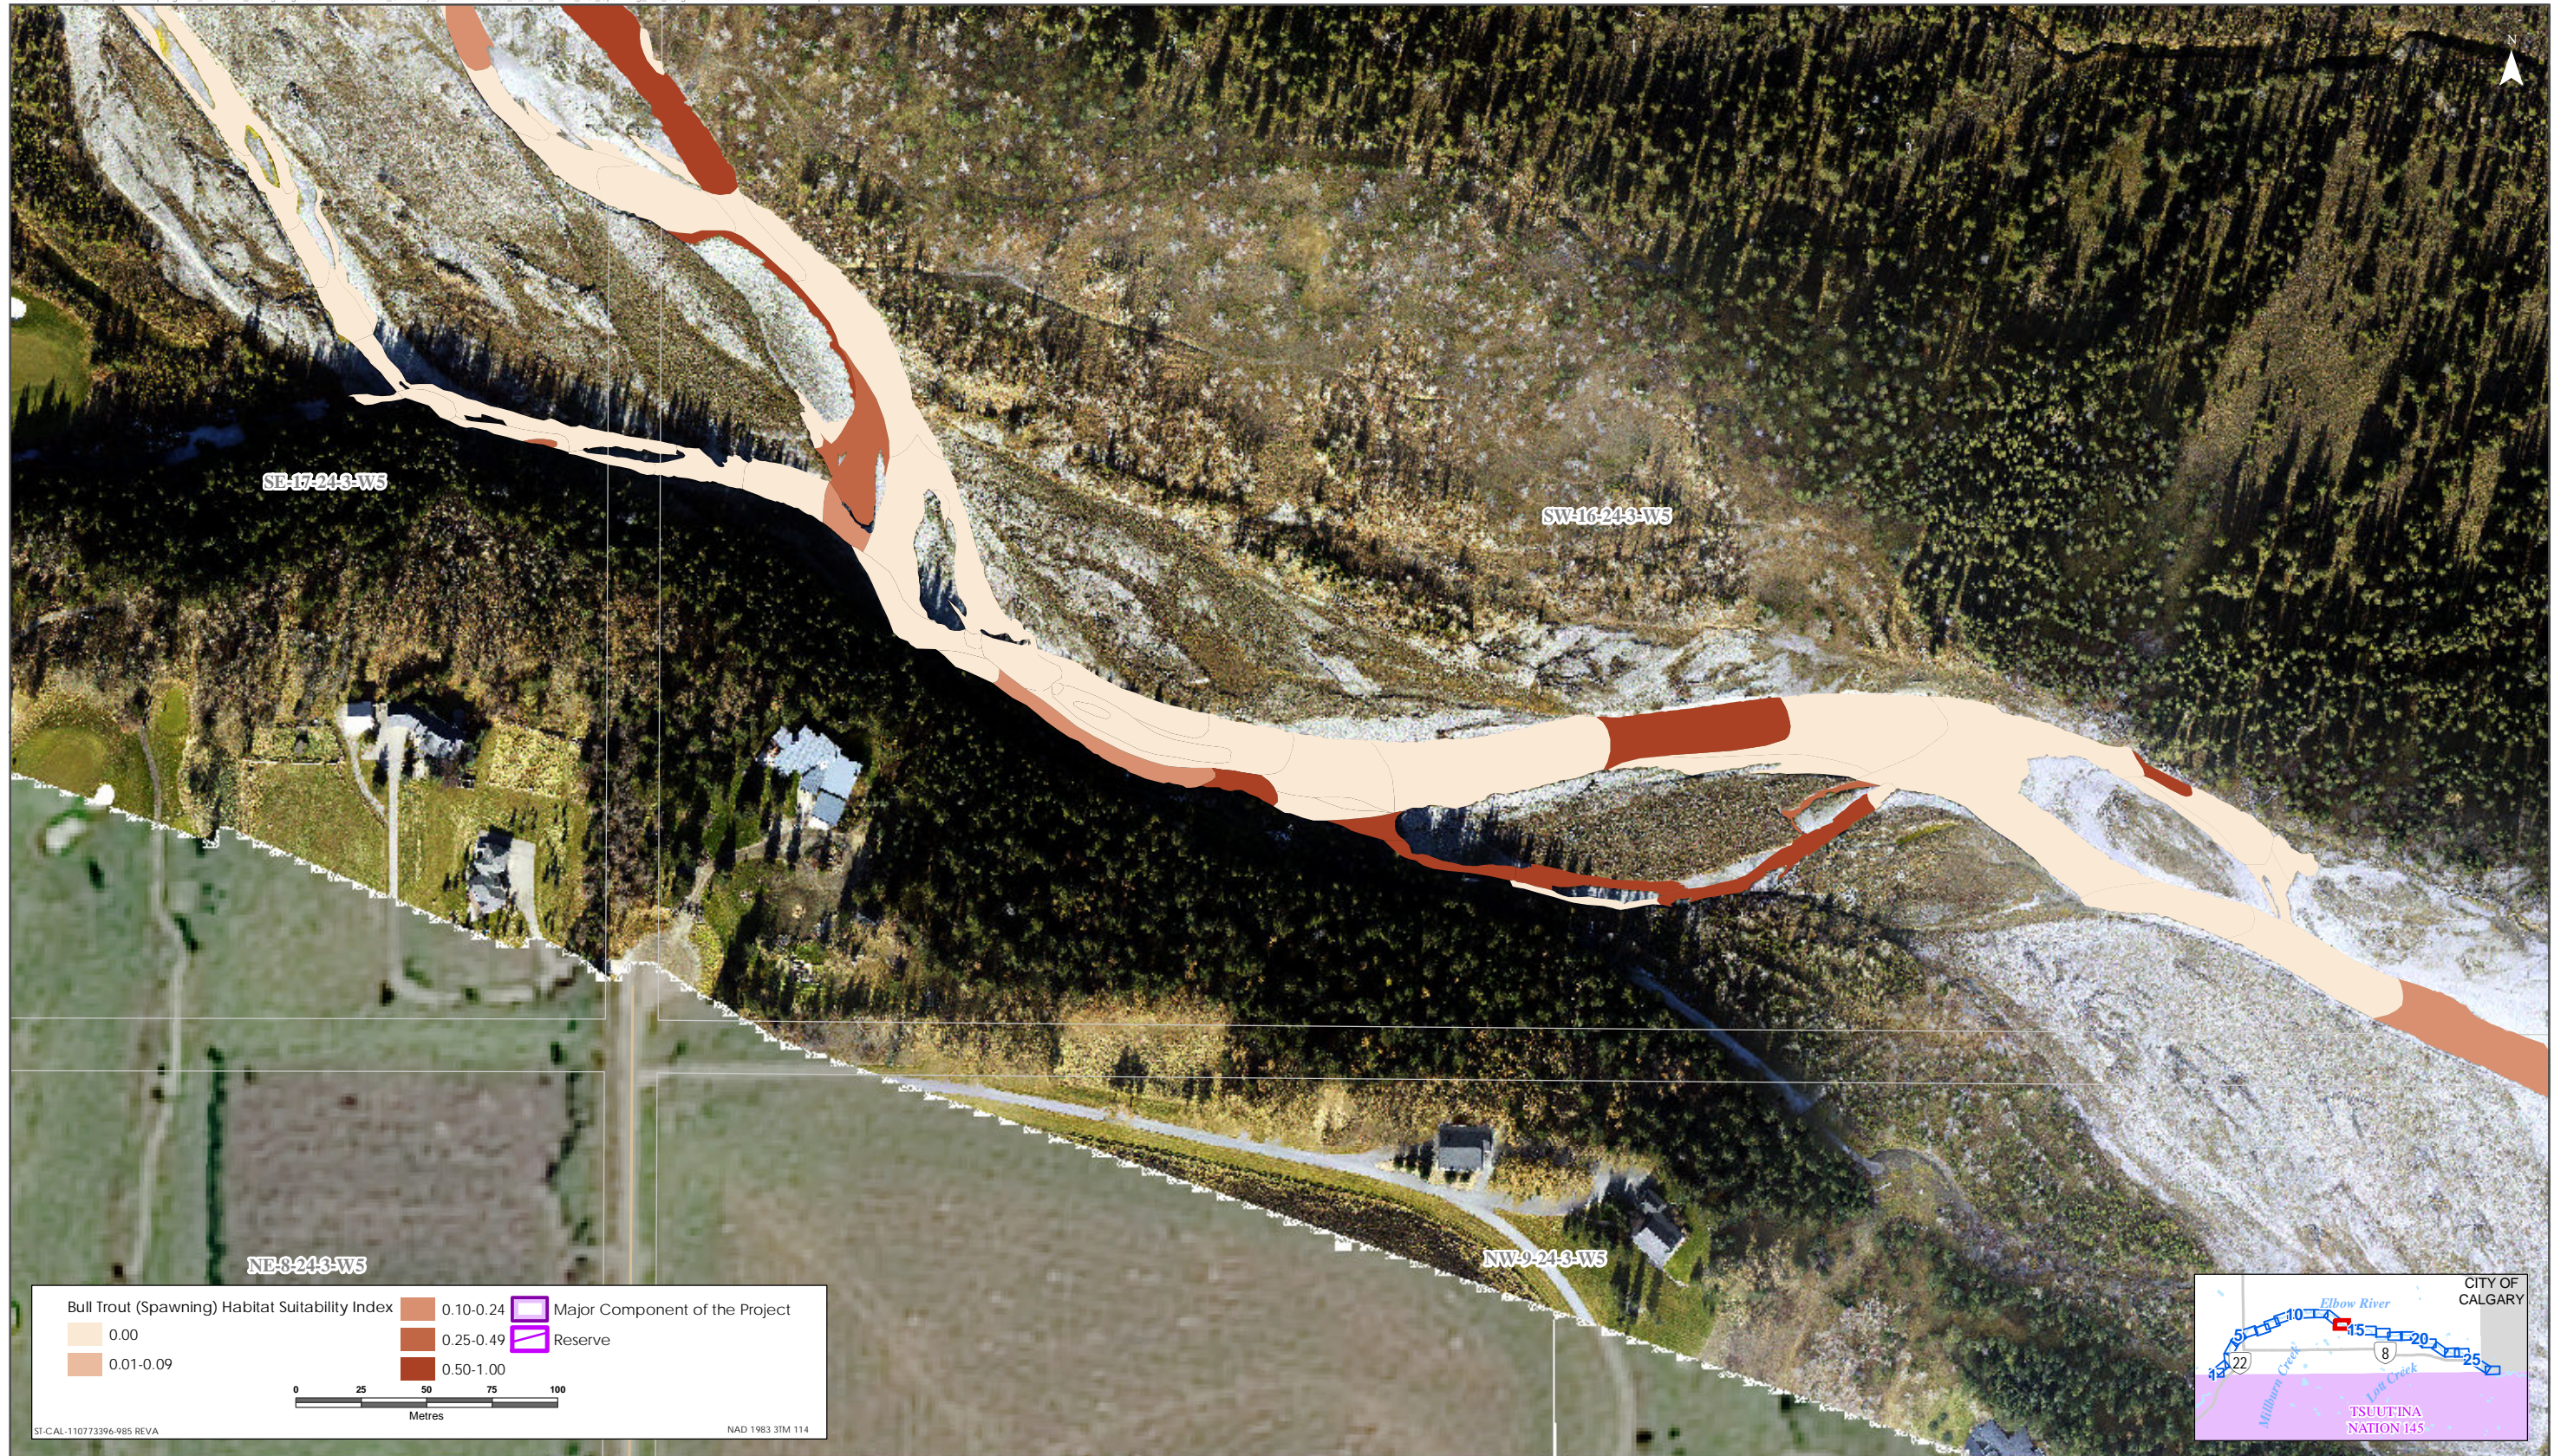

Bull Trout HSI Map for Elbow River (Spawning Life Stage)

Sources: Base Data - Government of Alberta, Government of Canada. Thematic Data - Stantec Ltd. Imagery: 1.4m 10cm resolution October 2019