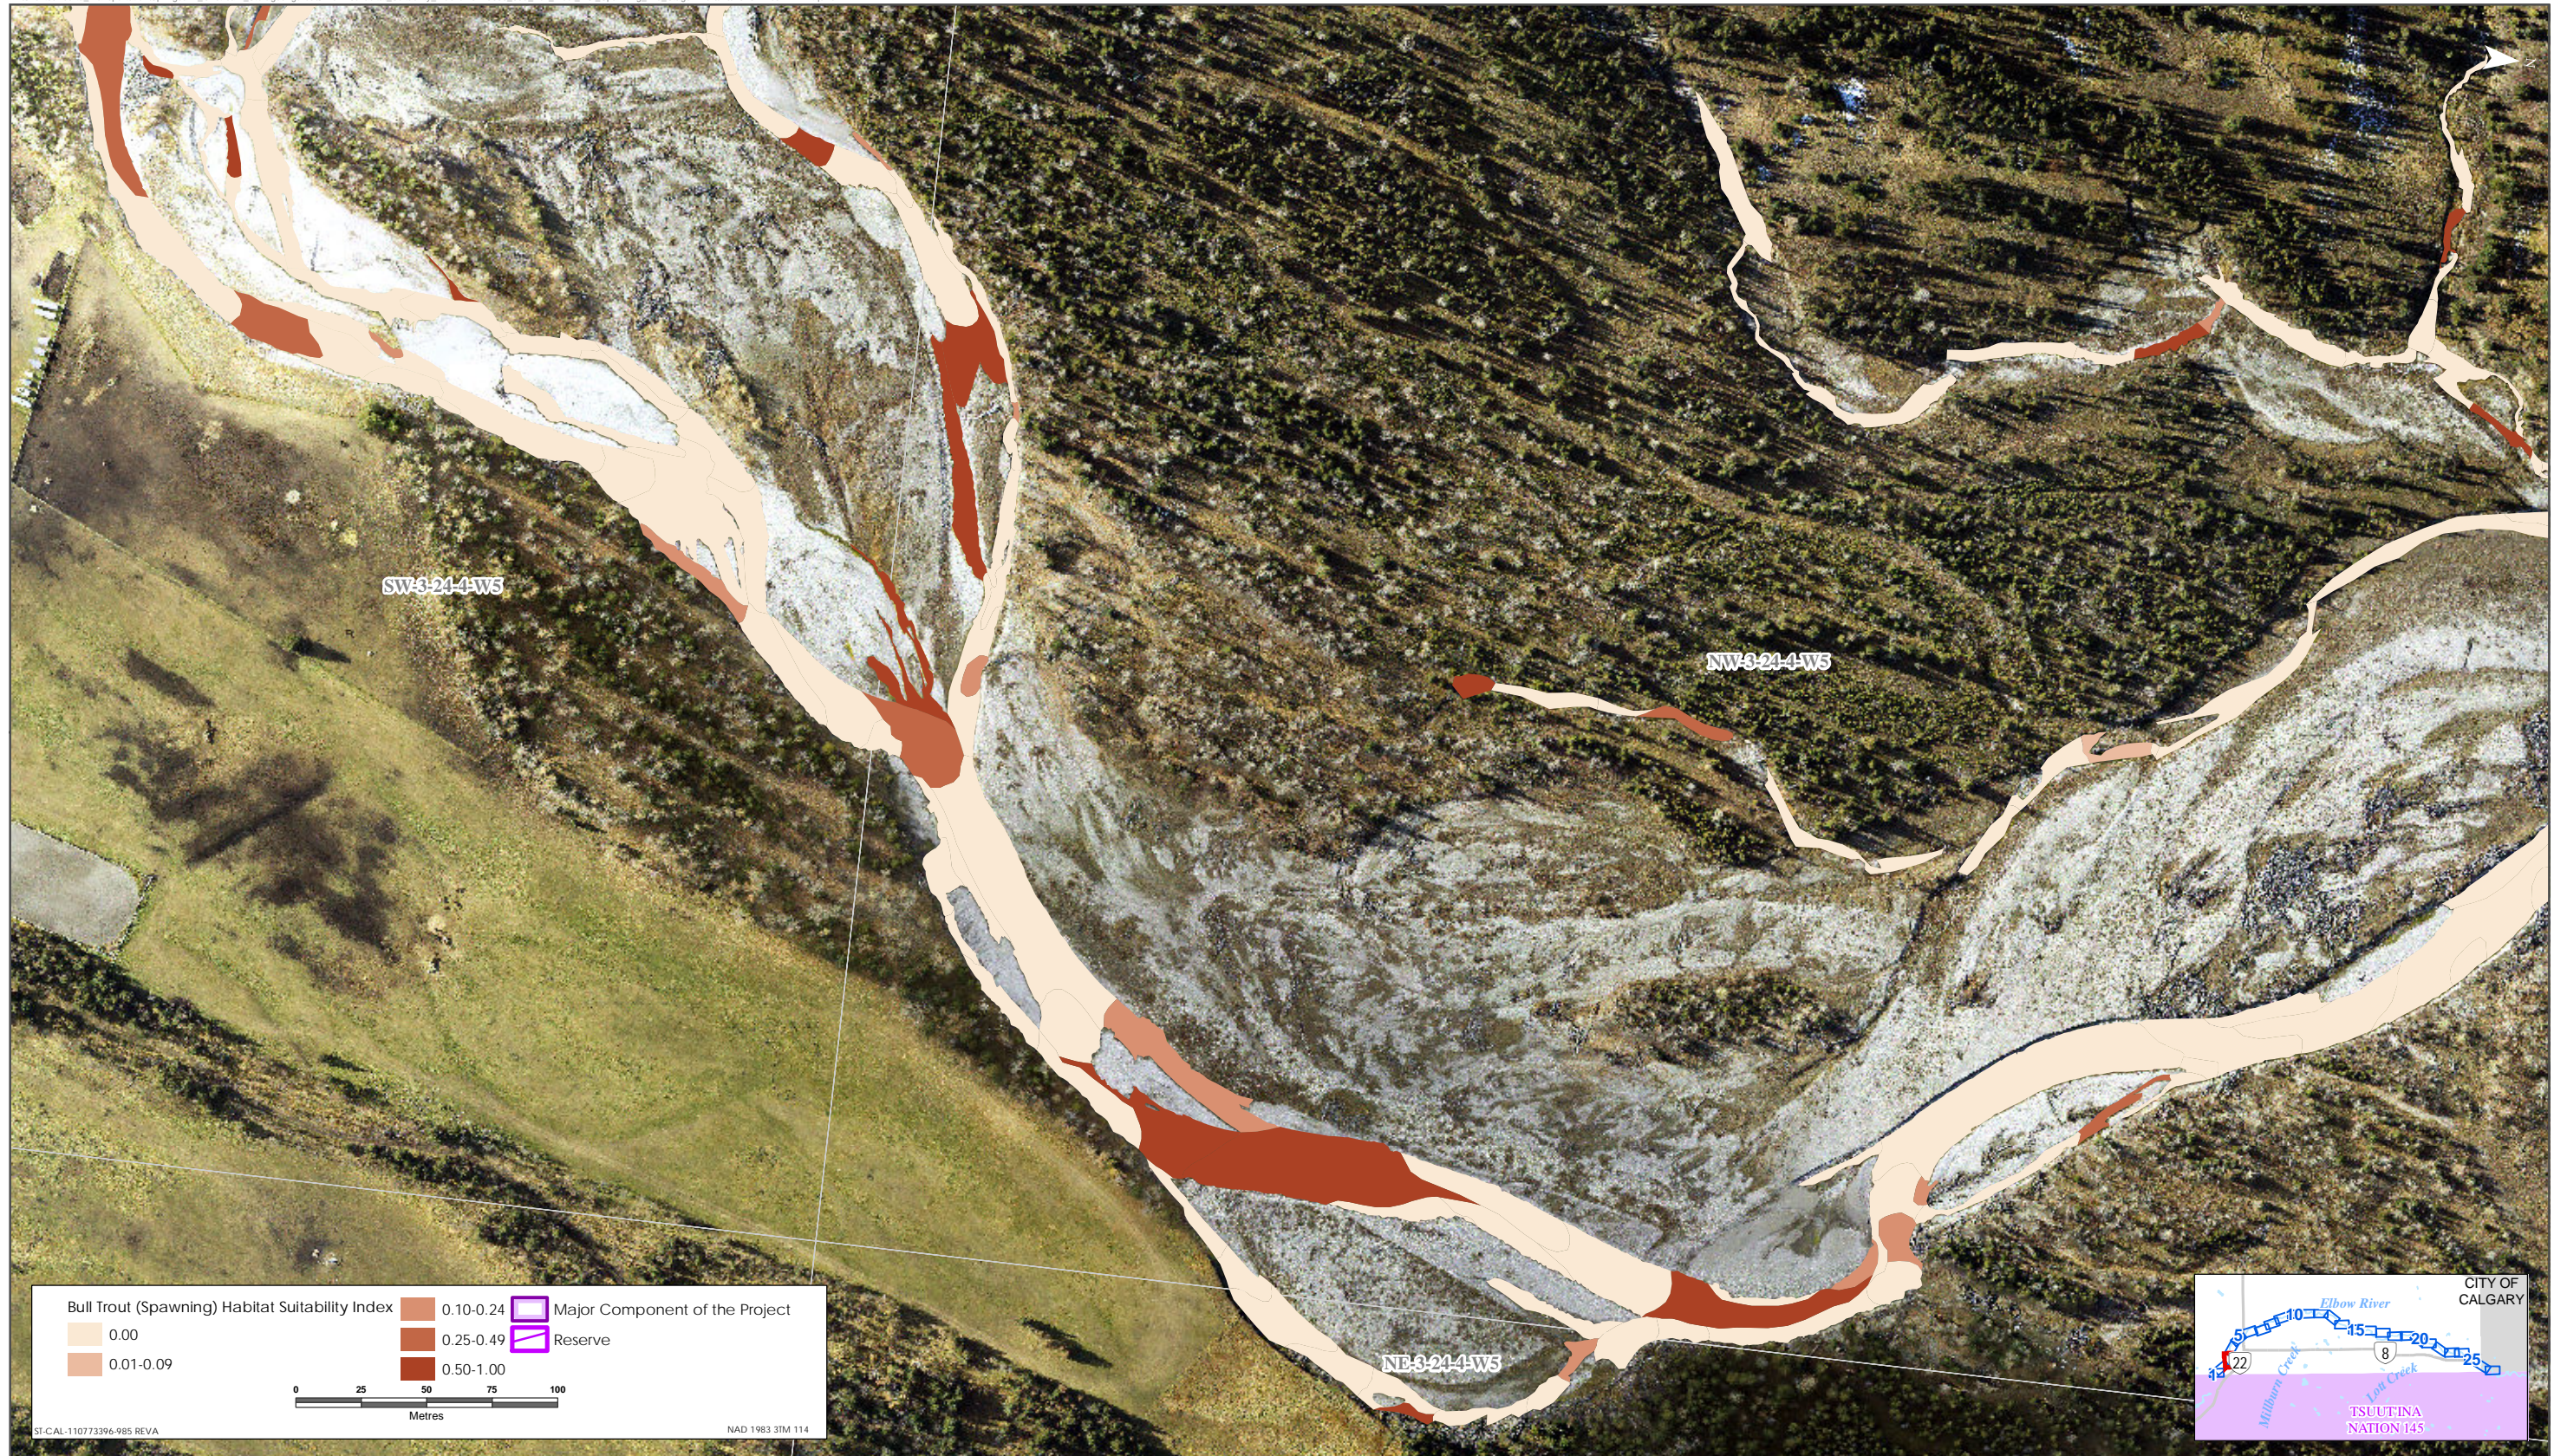

Sources: Base Data - Government of Alberta, Government of Canada. Thematic Data - Stantec Ltd. Imagery: 1.4m 10cm resolution October 2019

Bull Trout HSI Map for Elbow River (Spawning Life Stage)

Sources: Base Data - Government of Alberta, Government of Canada. Thematic Data - Stantec Ltd. Imagery: 1.4m 10cm resolution October 2019