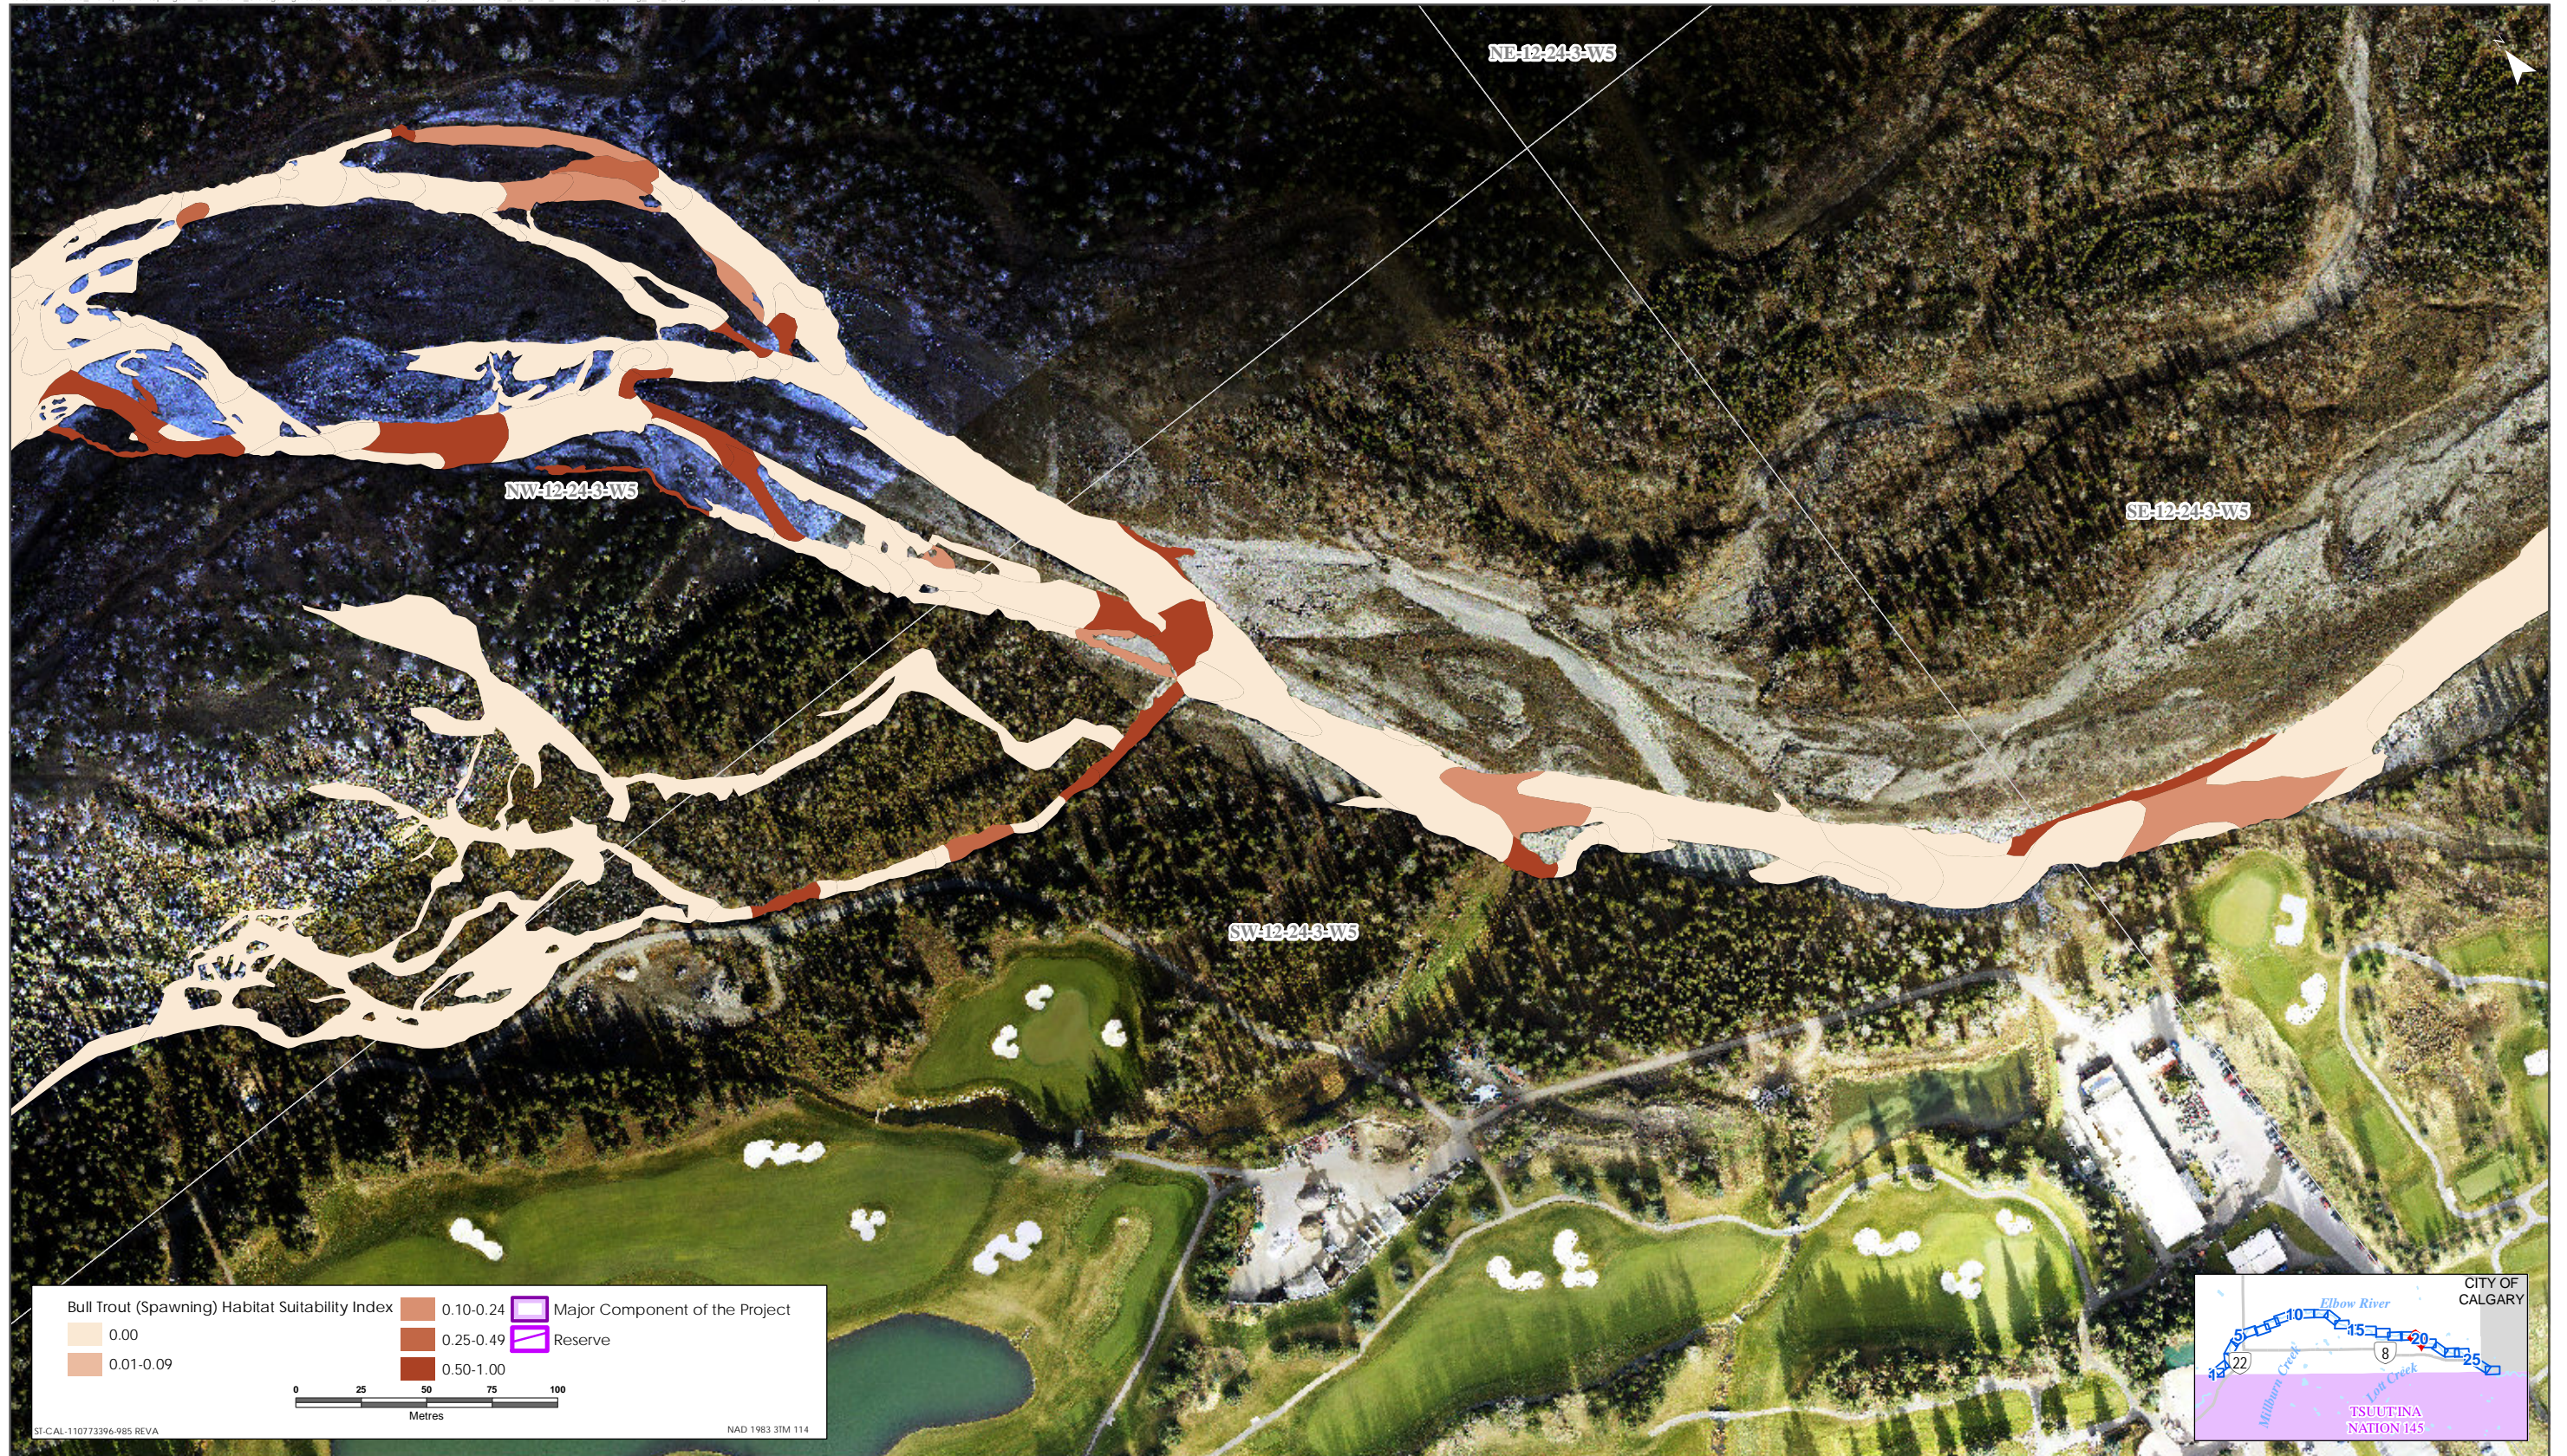

Bull Trout HSI Map for Elbow River (Spawning Life Stage)

Sources: Base Data - Government of Alberta, Government of Canada. Thematic Data - Stantec Ltd. Imagery: 1.4m 10cm resolution October 2019