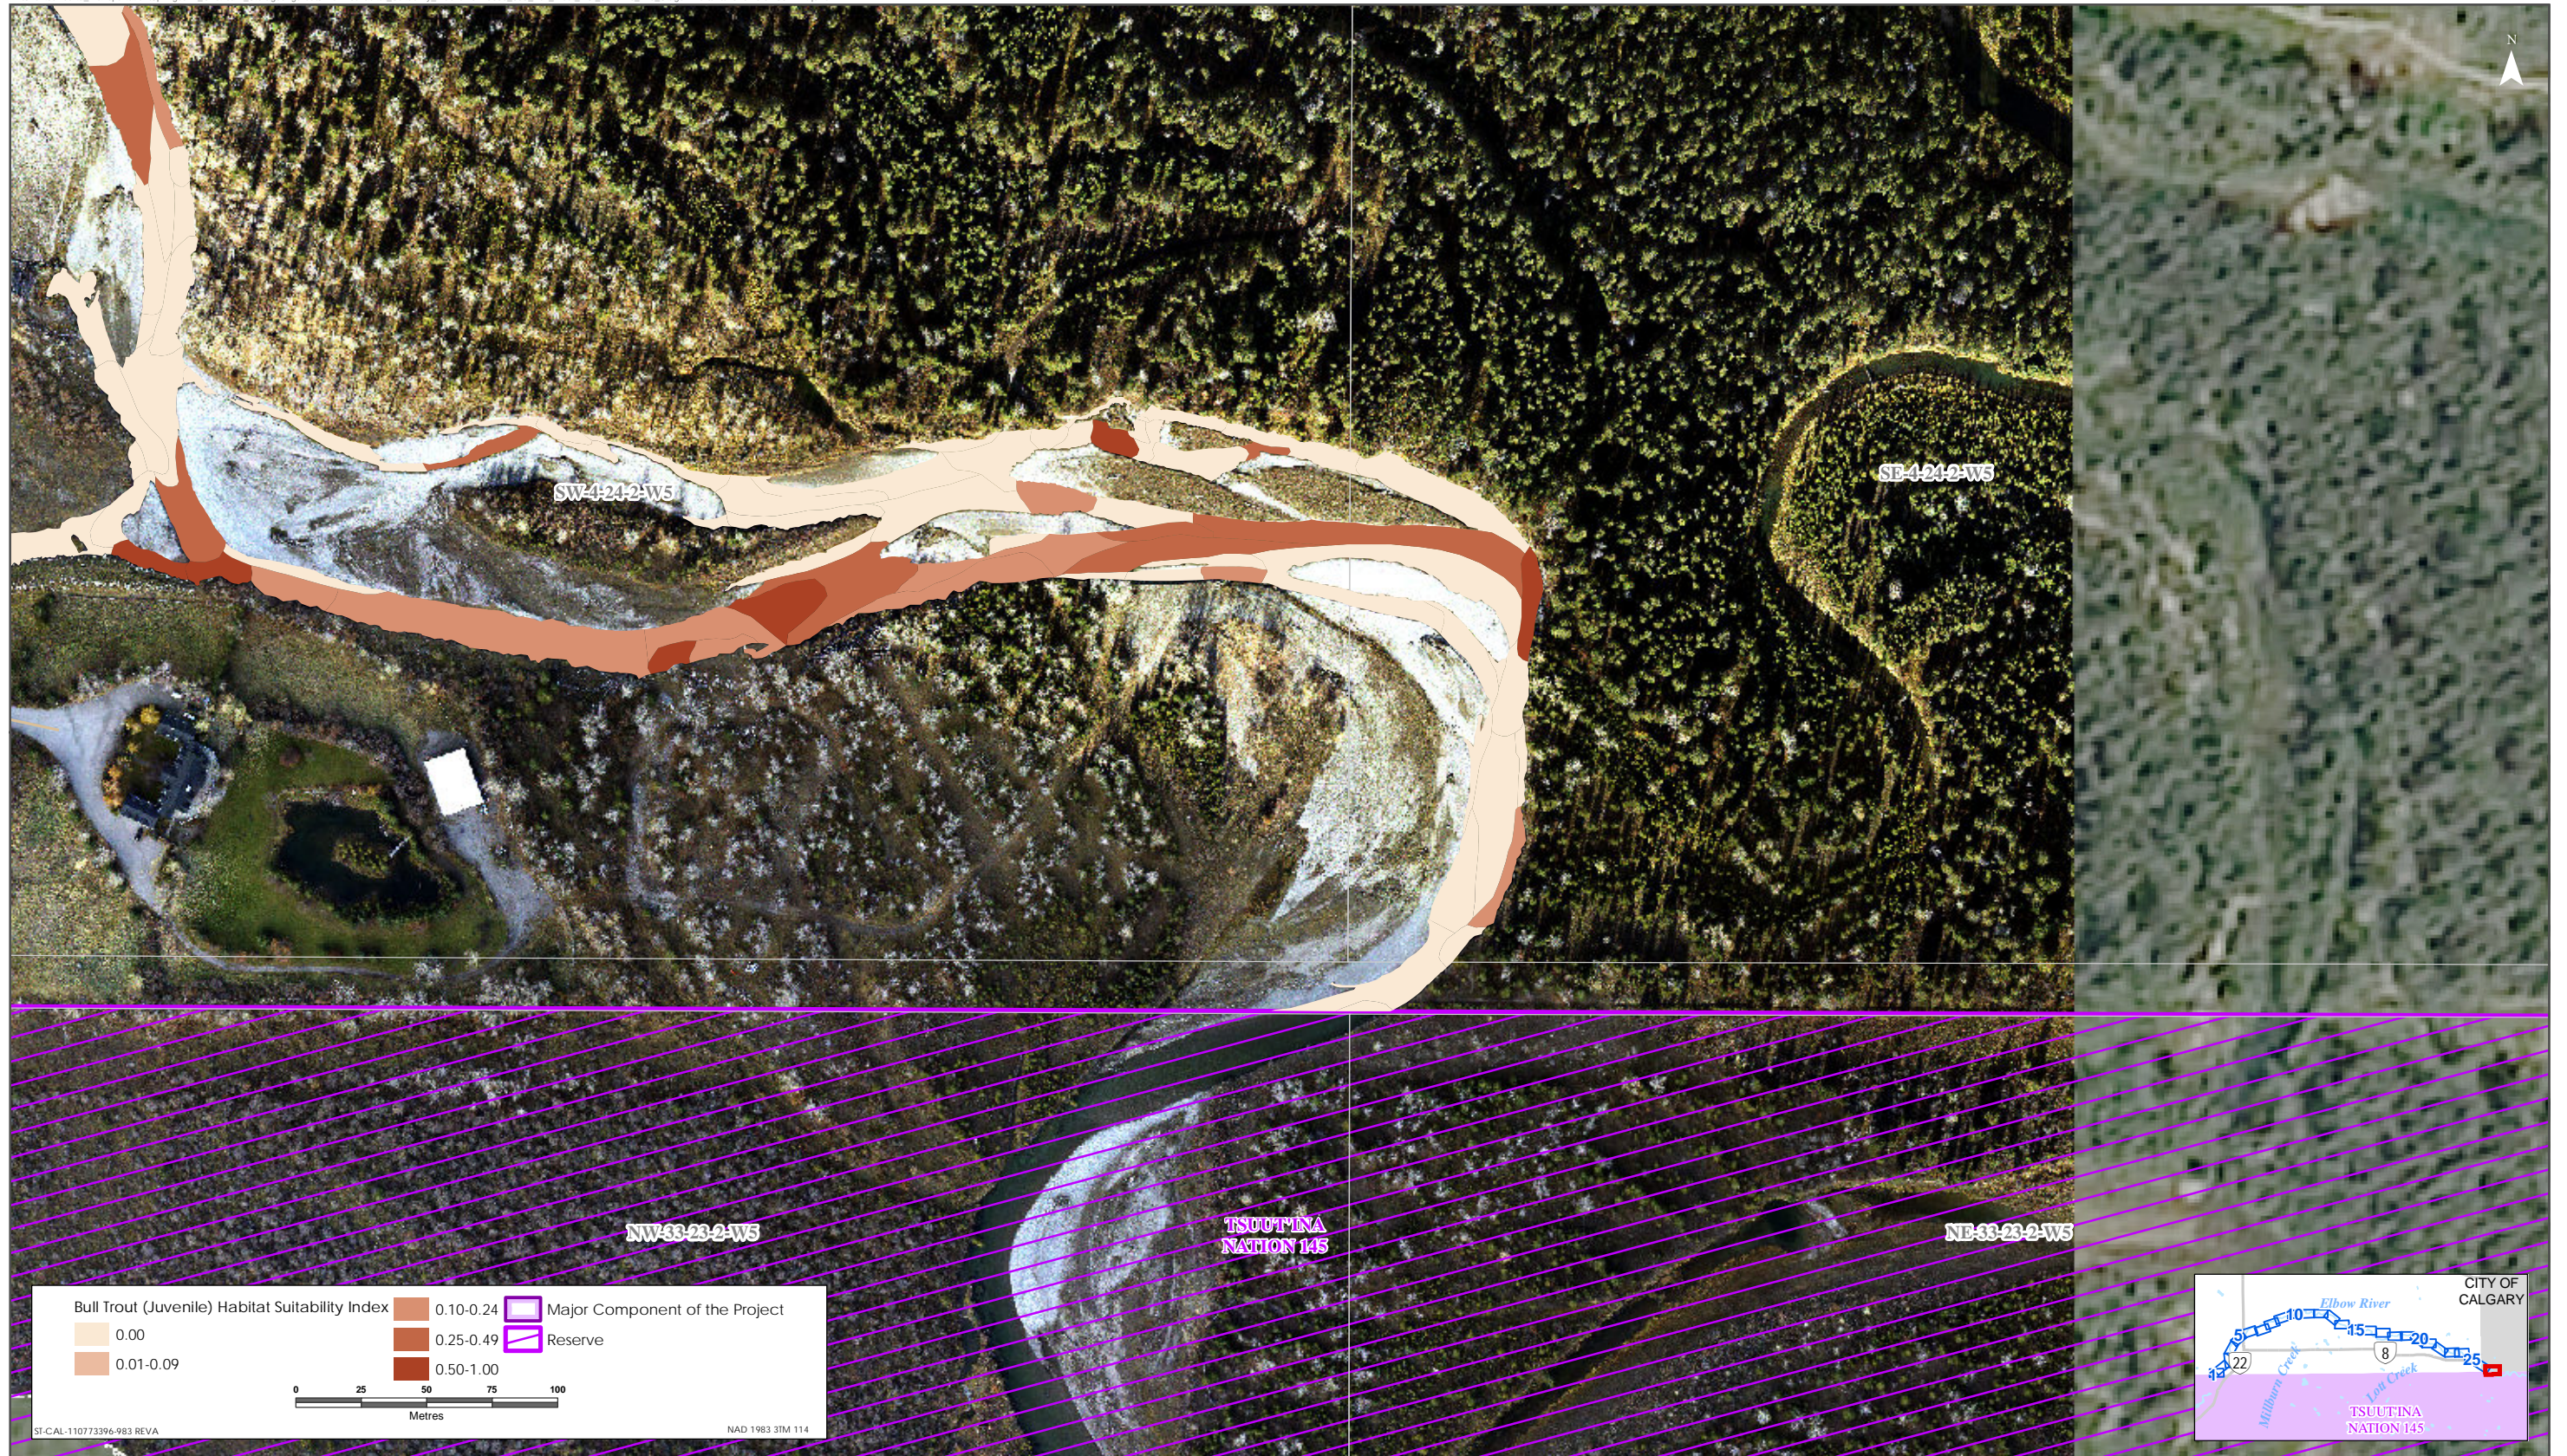

Bull Trout HSI Map for Elbow River (Juvenile Life Stage)

Sources: Base Data - Government of Alberta, Government of Canada. Thematic Data - Stantec Ltd. Imagery: 1.4m 10cm resolution October 2019

Bull Trout HSI Map for Elbow River (Juvenile Life Stage)