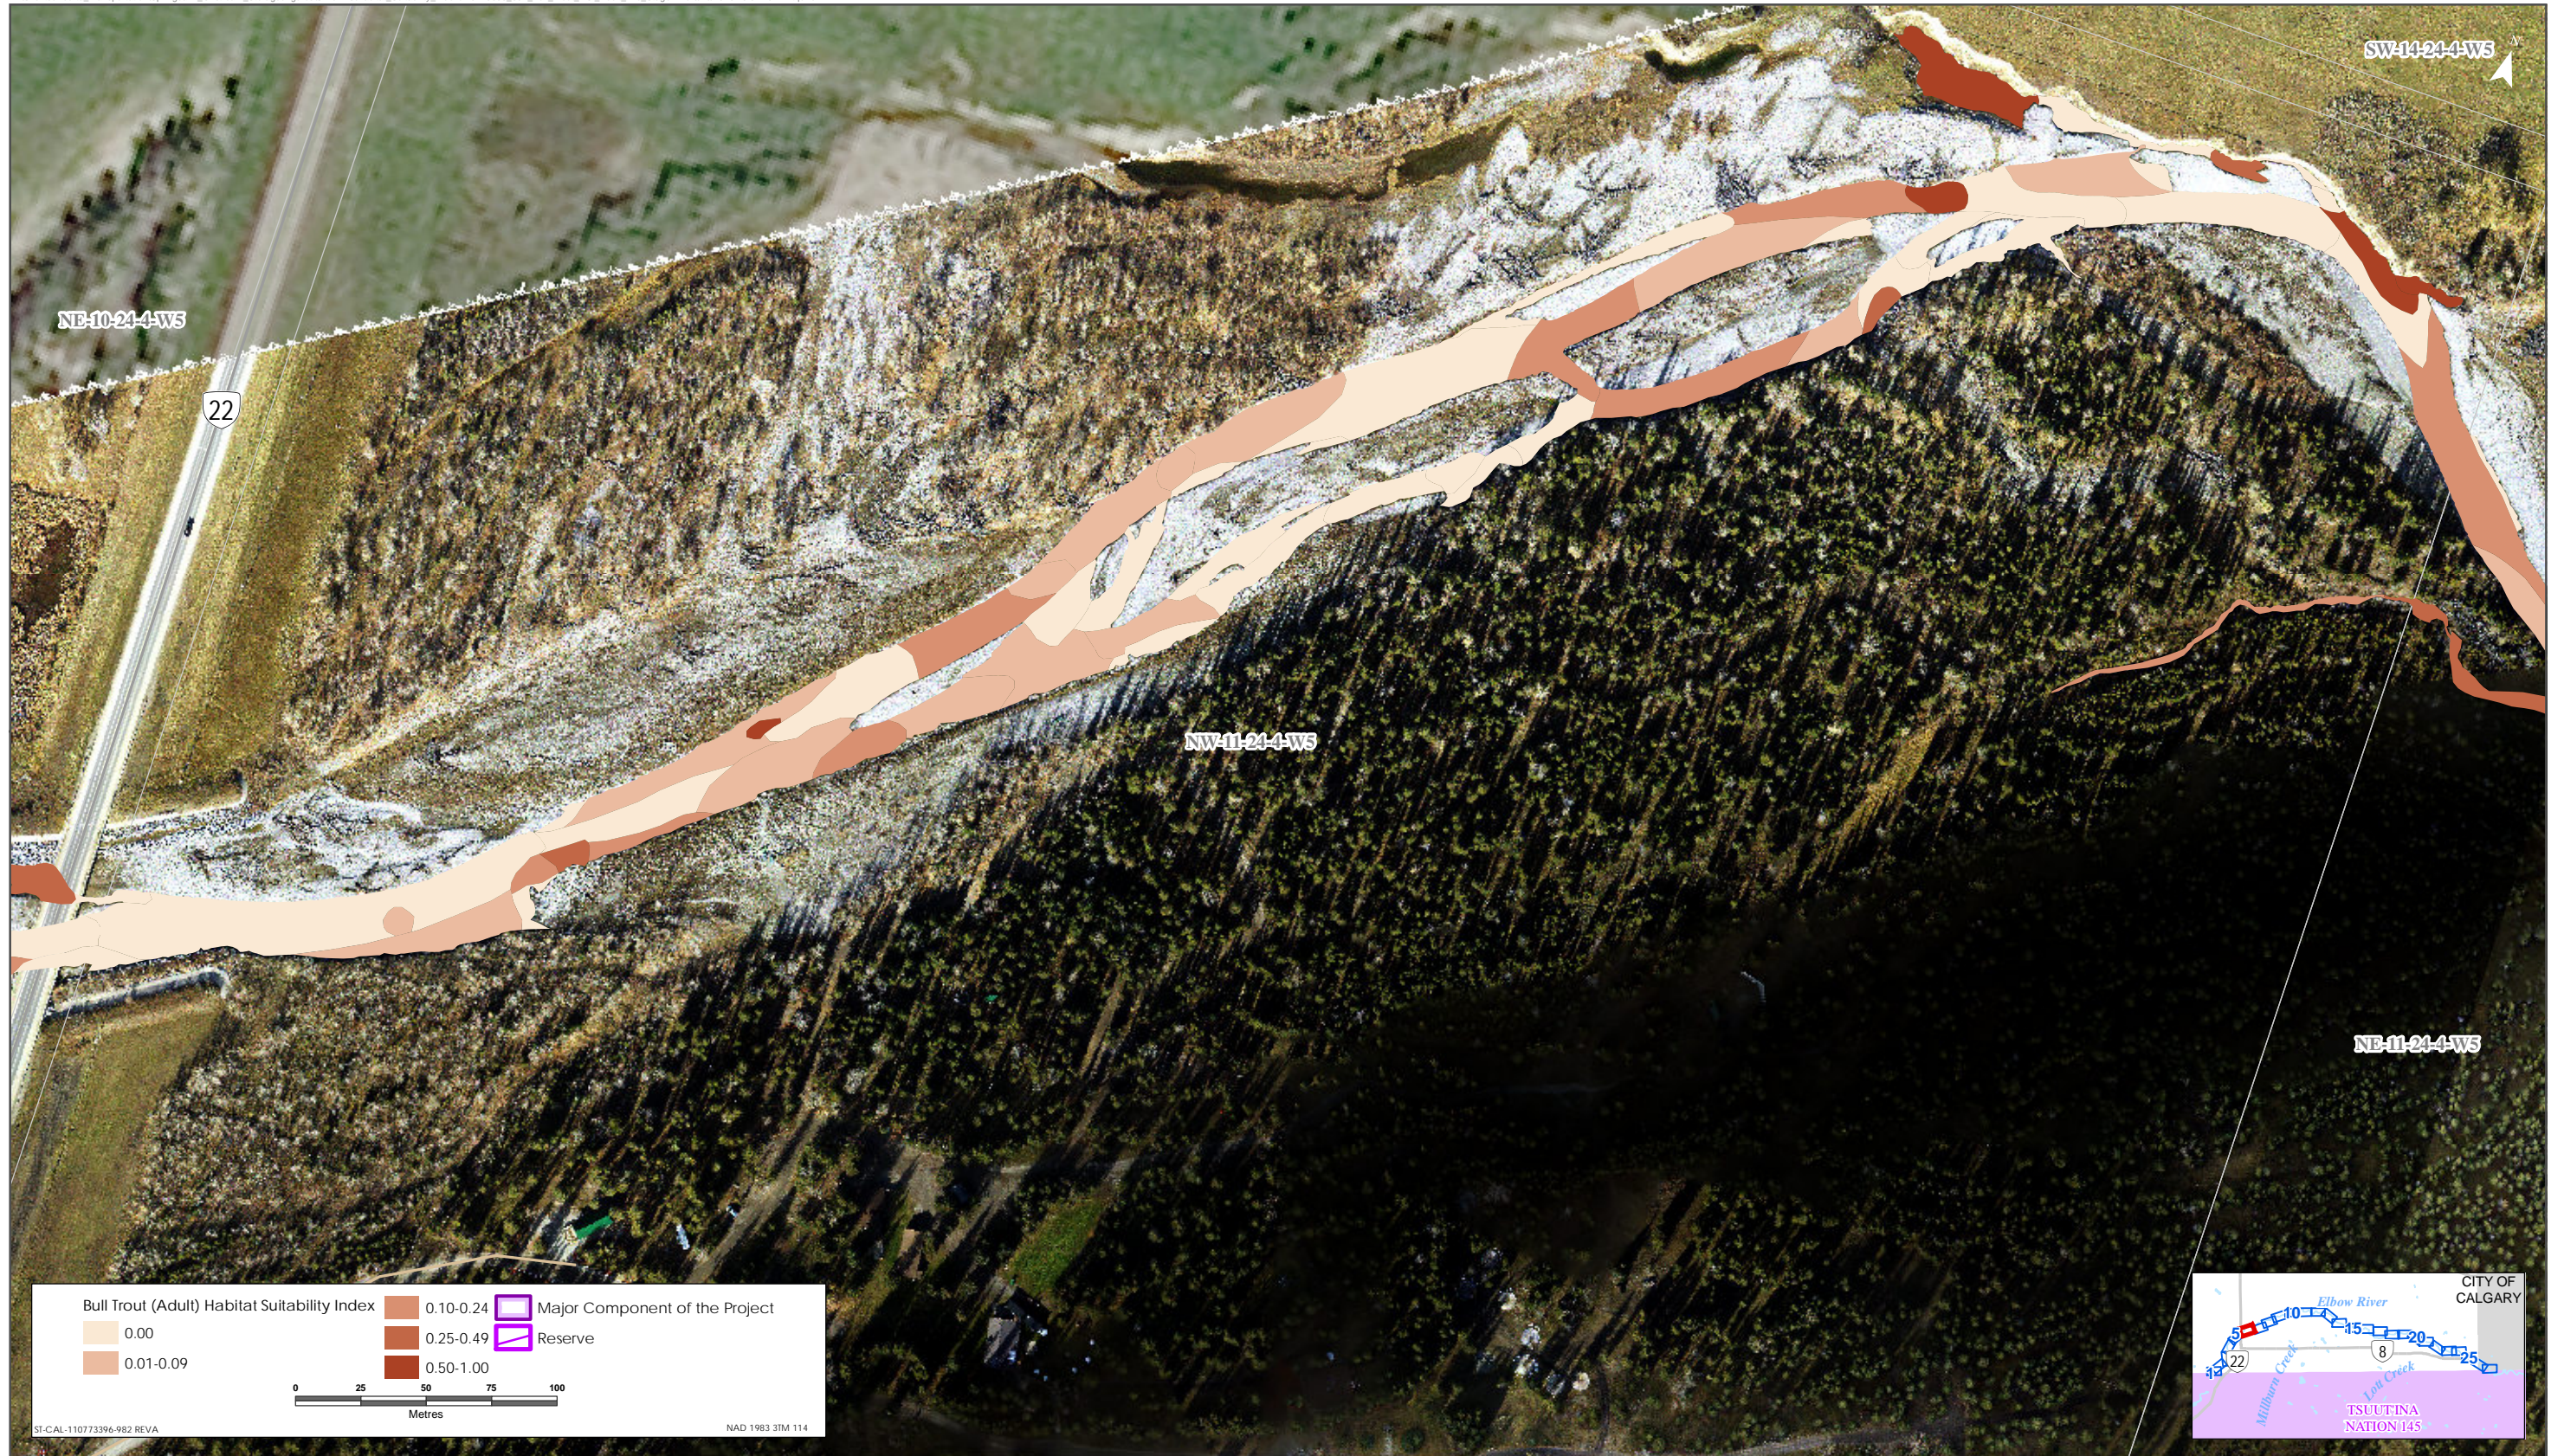

Bull Trout HSI Map for Elbow River (Adult Life Stage)

Sources: Base Data - Government of Alberta, Government of Canada. Thematic Data - Stantec Ltd. Imagery: 1:1m 10cm resolution October 2019