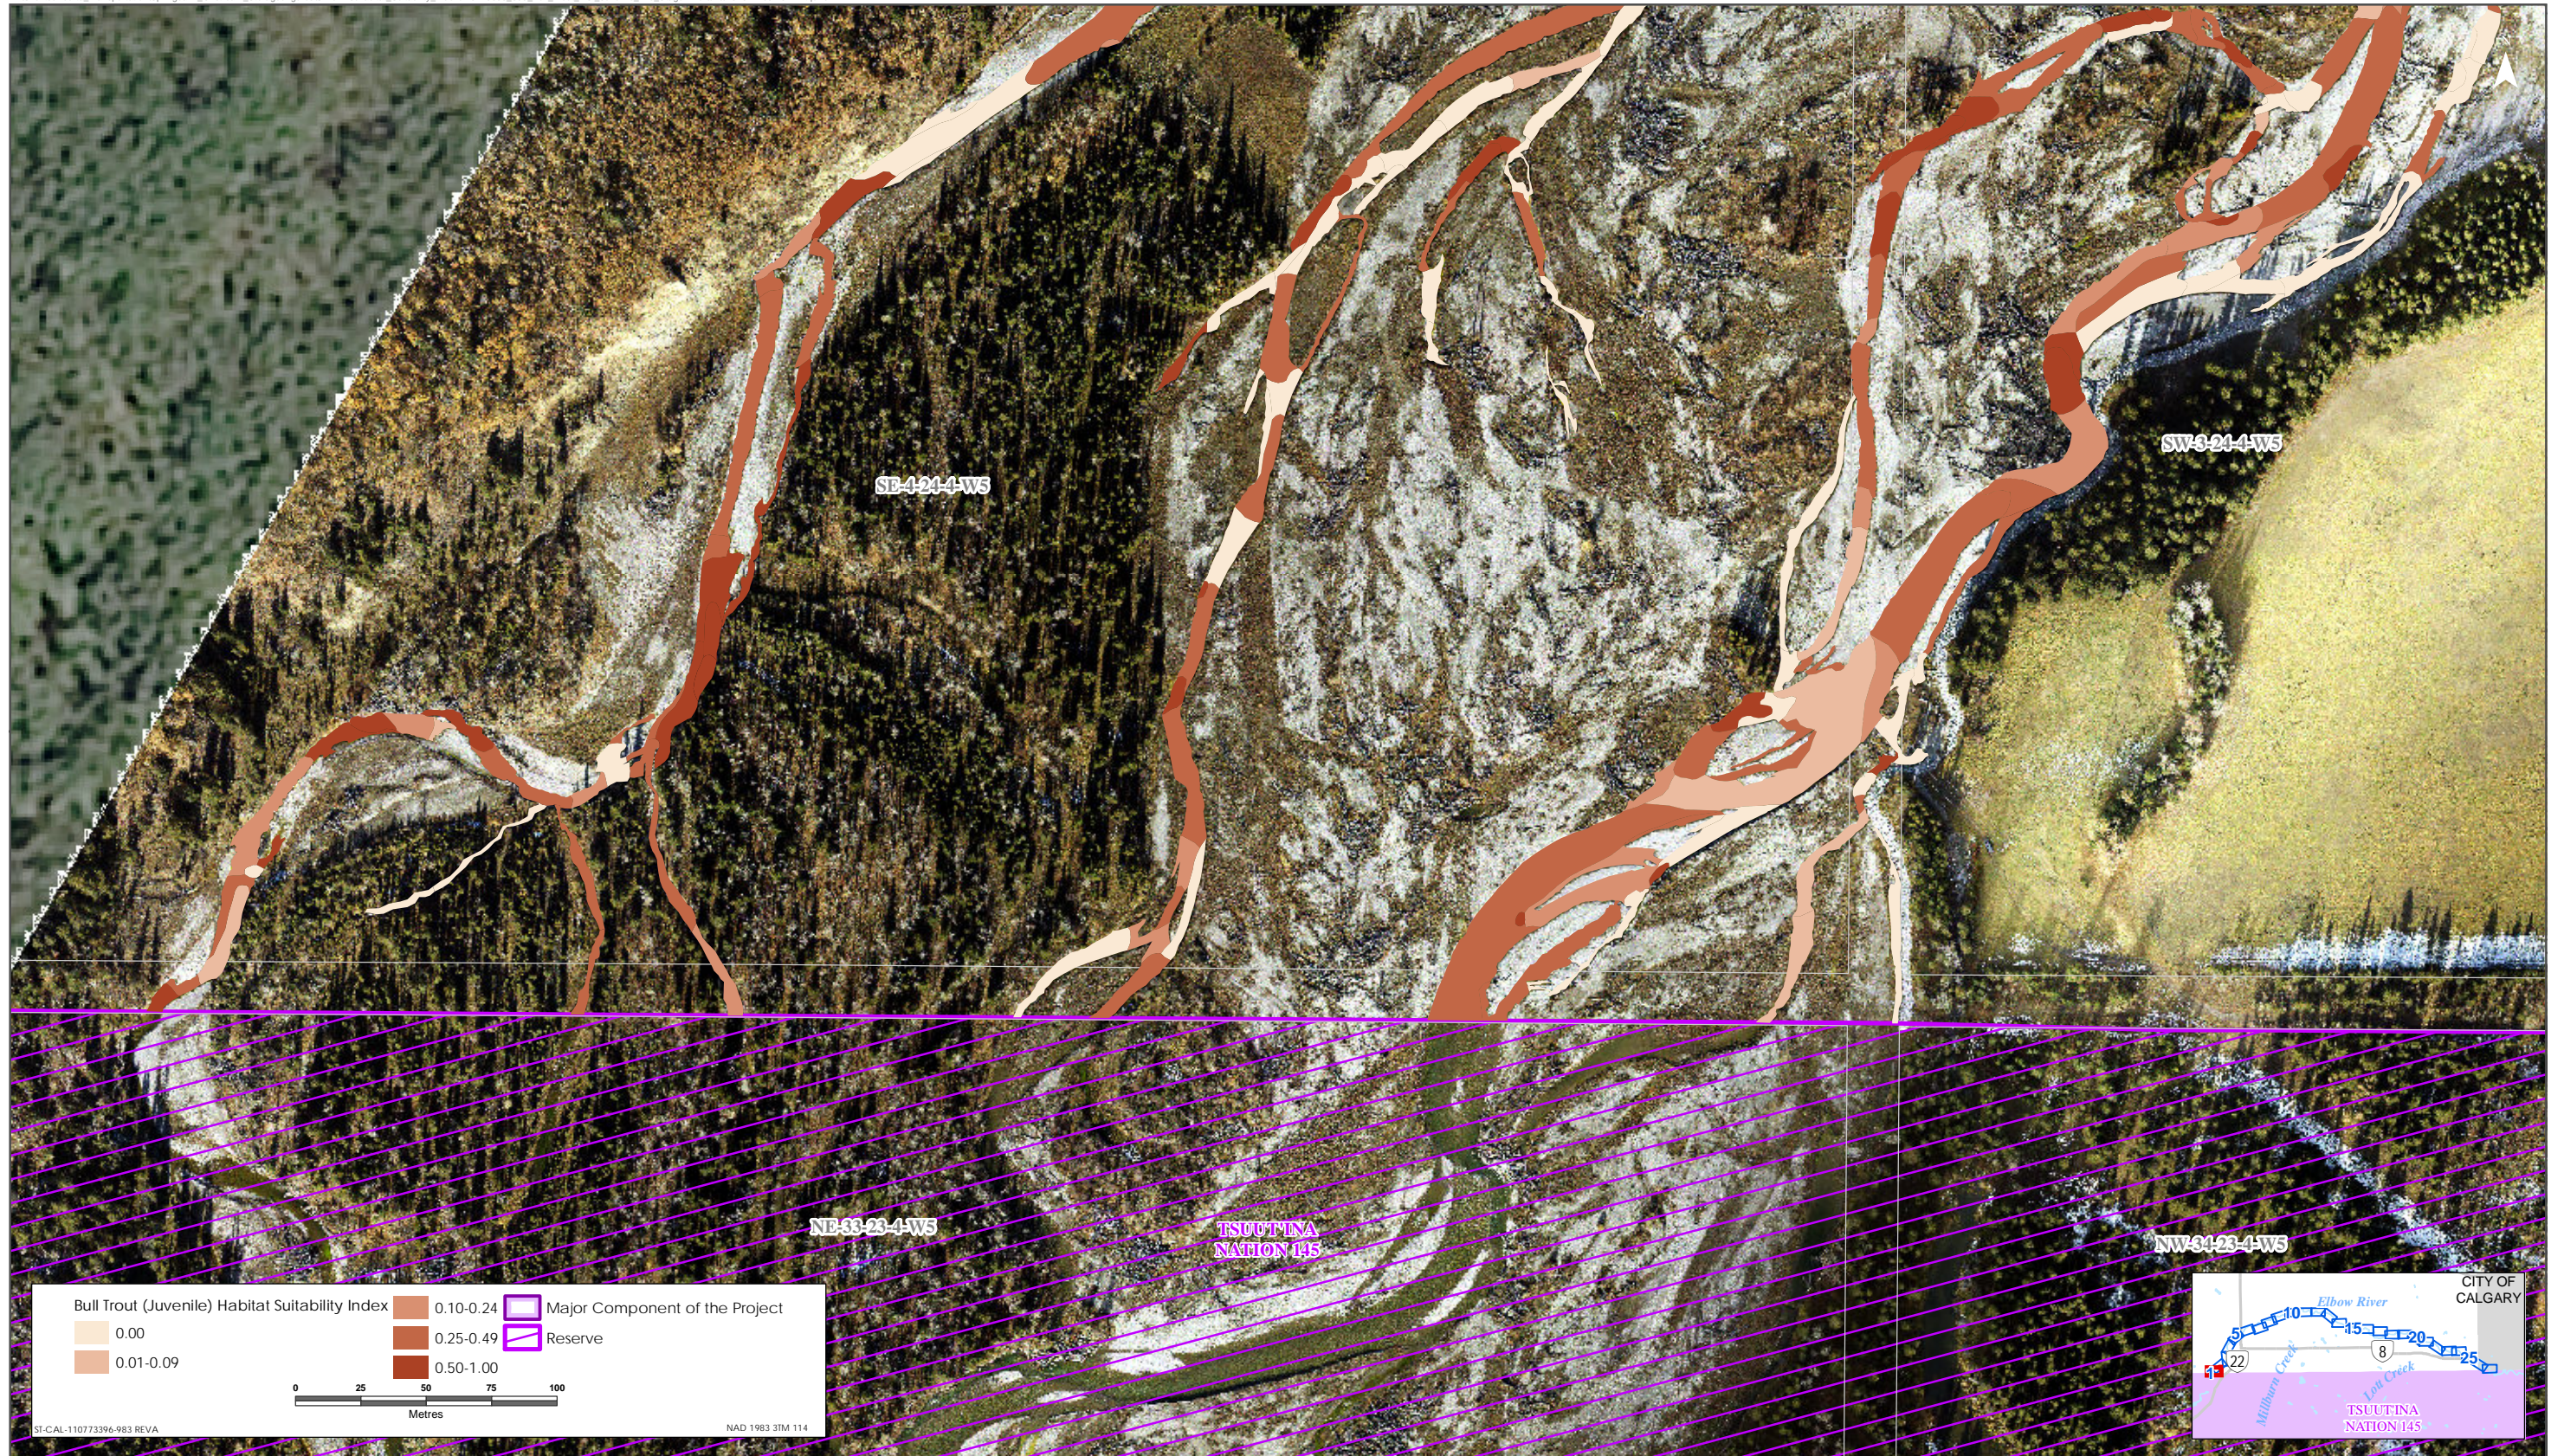

Sources: Base Data - Government of Alberta, Government of Canada. Thematic Data - Stantec Ltd. Imagery: 1.4m 10cm resolution October 2019