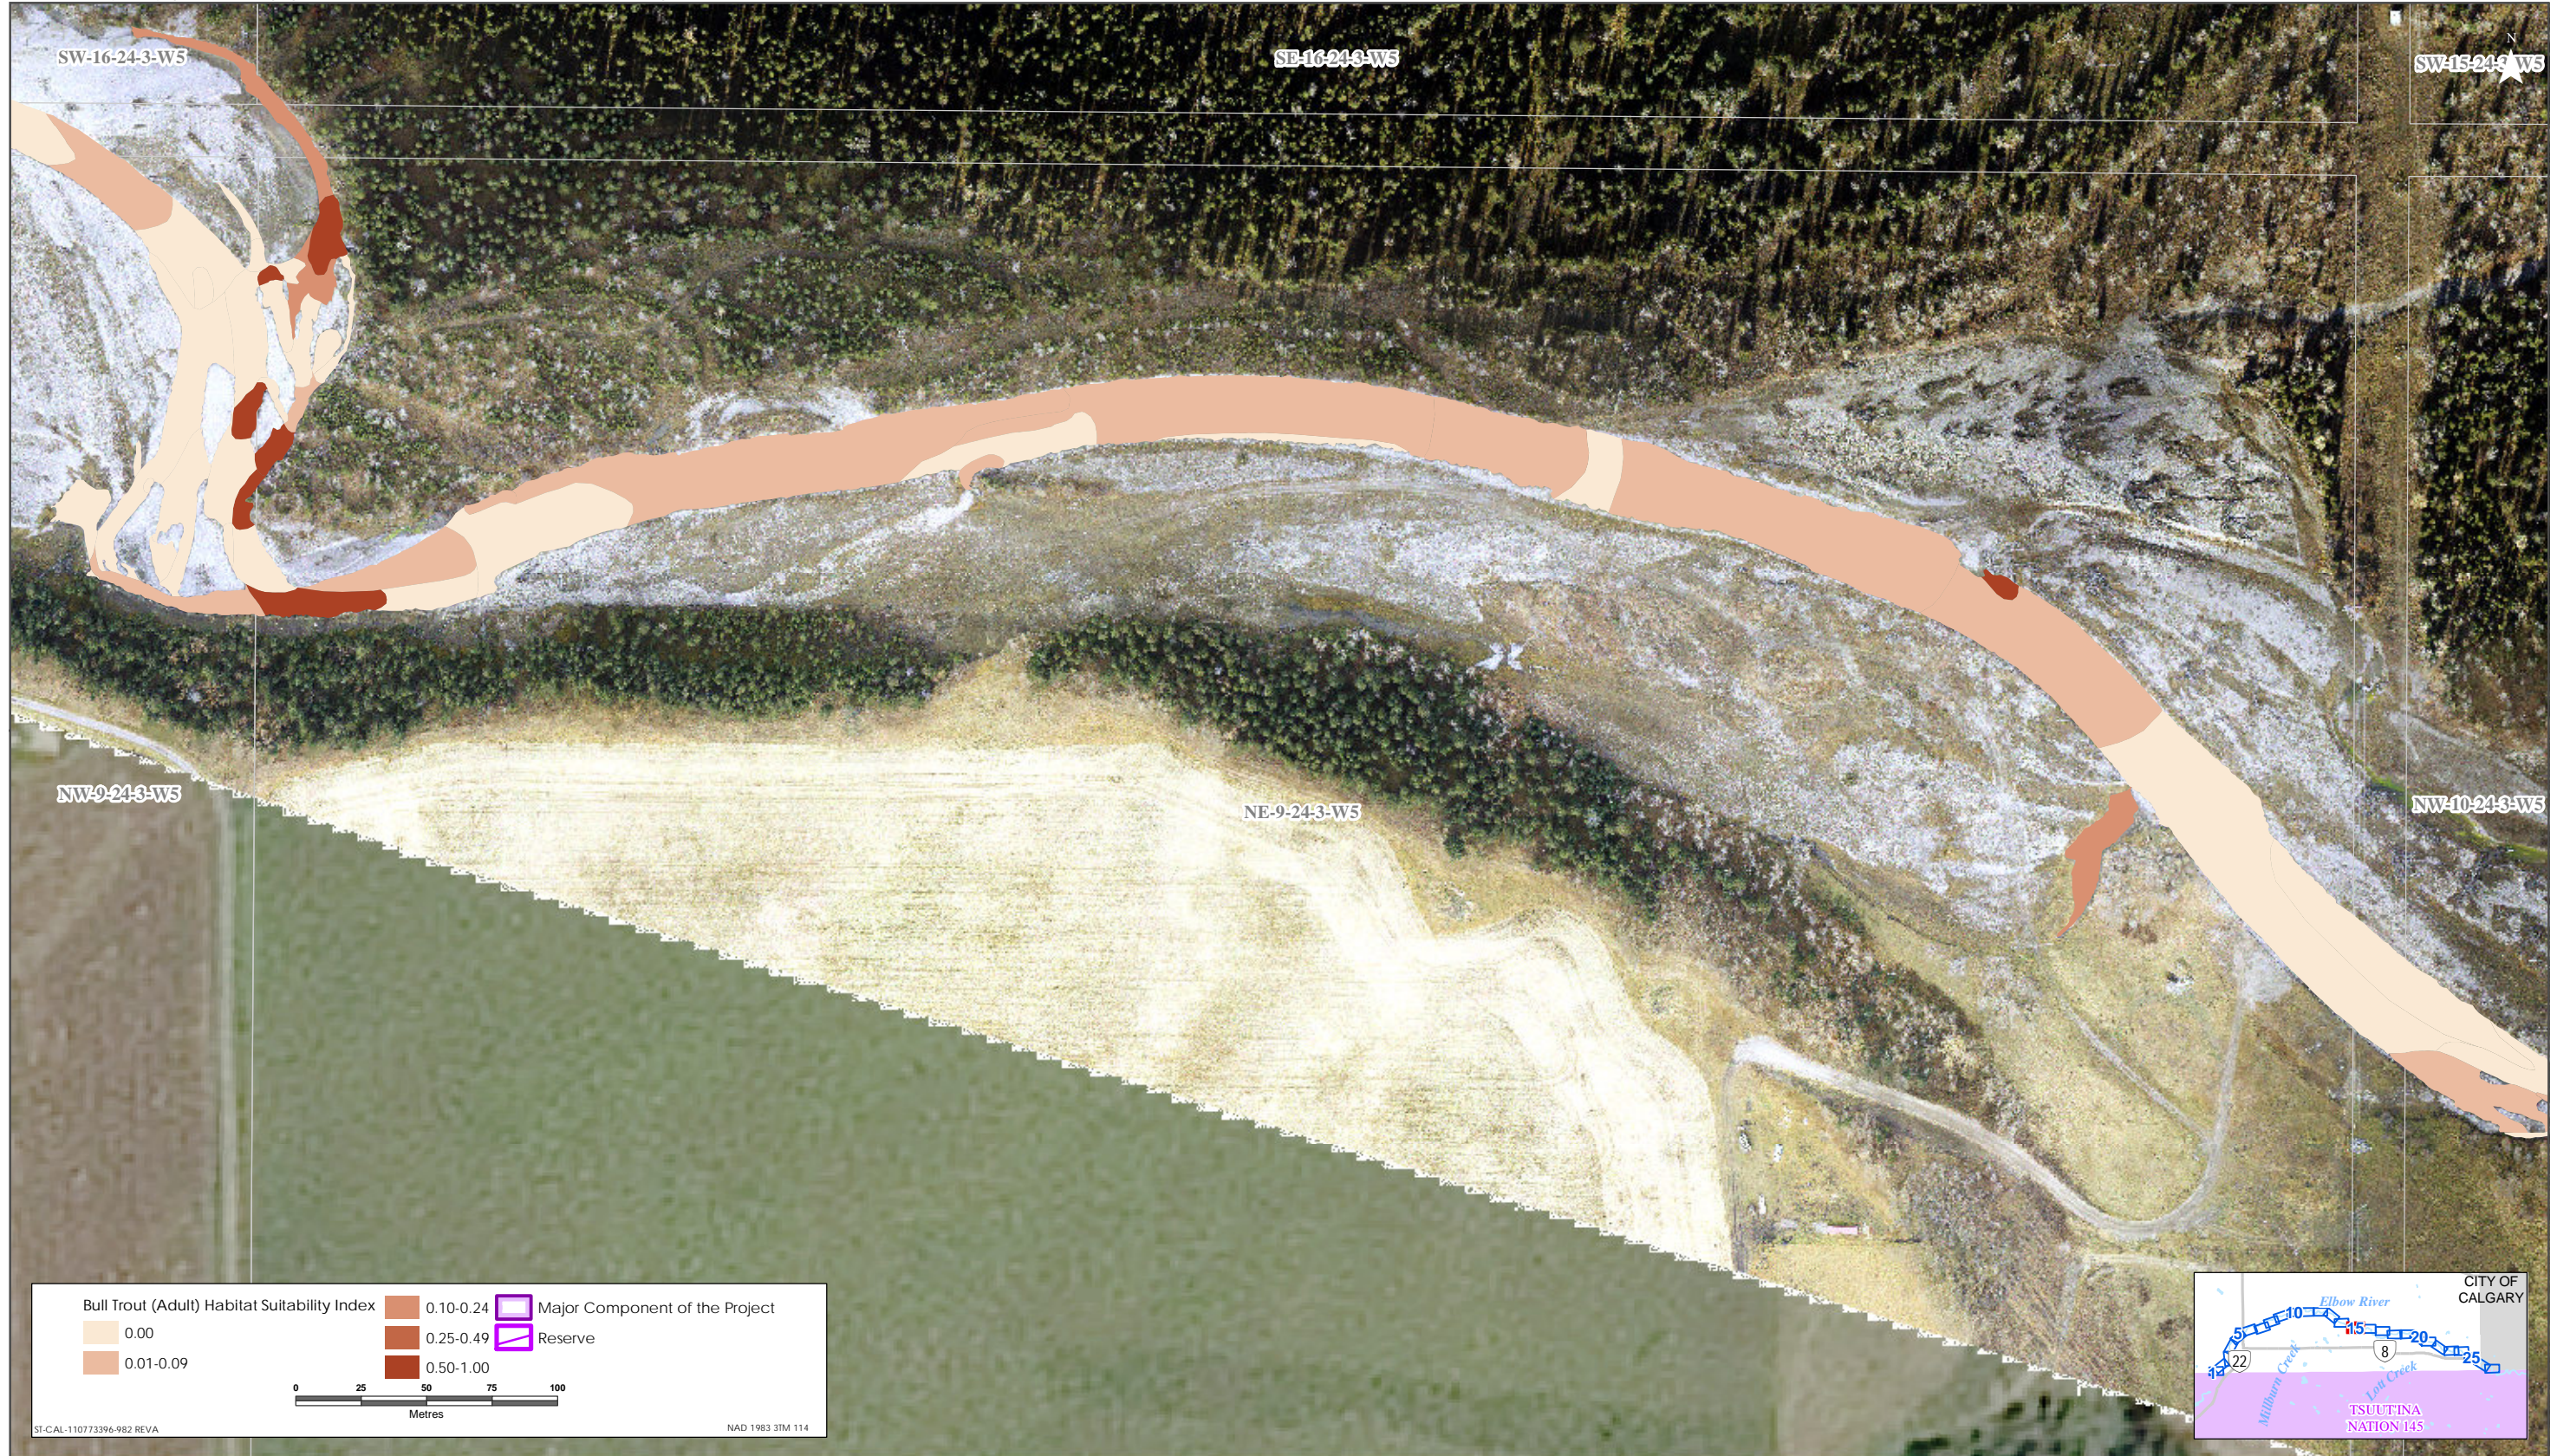

Bull Trout HSI Map for Elbow River (Adult Life Stage)

Sources: Base Data - Government of Alberta, Government of Canada. Thematic Data - Stantec Ltd. Imagery: 1:4m 10cm resolution October 2019