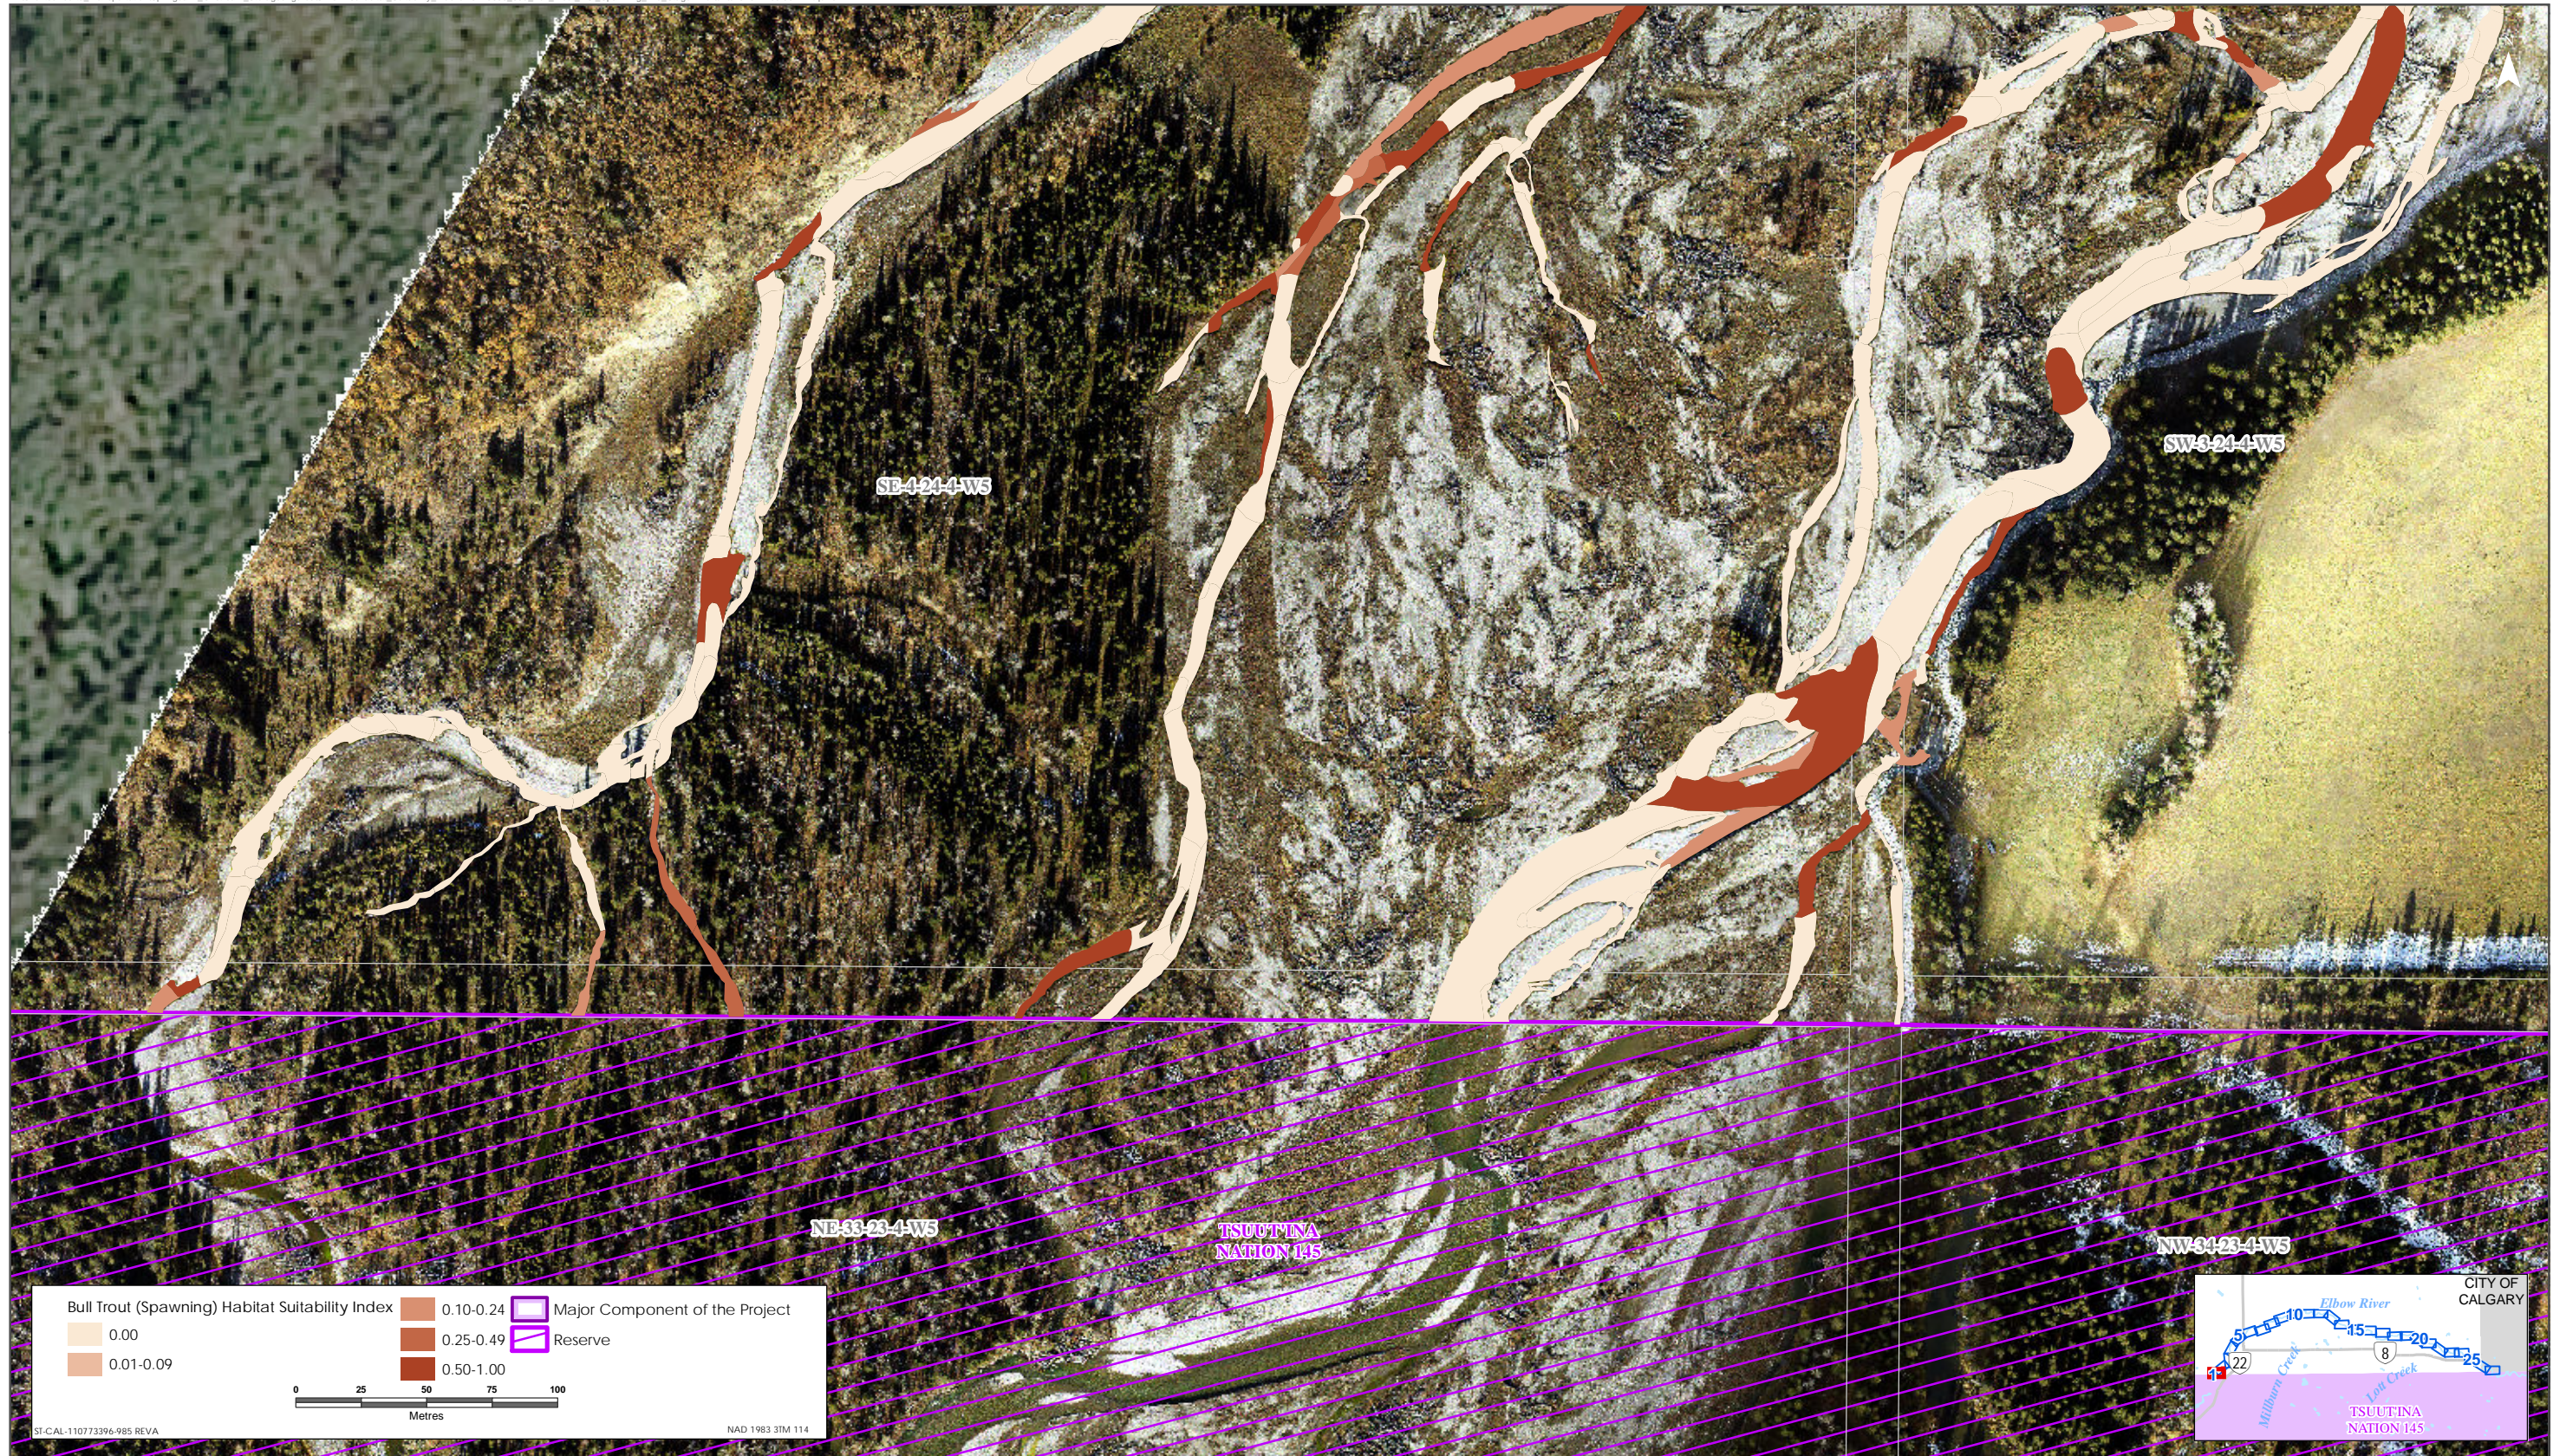

Sources: Base Data - Government of Alberta, Government of Canada. Thematic Data - Stantec Ltd. Imagery: 1.4m 10cm resolution October 2019