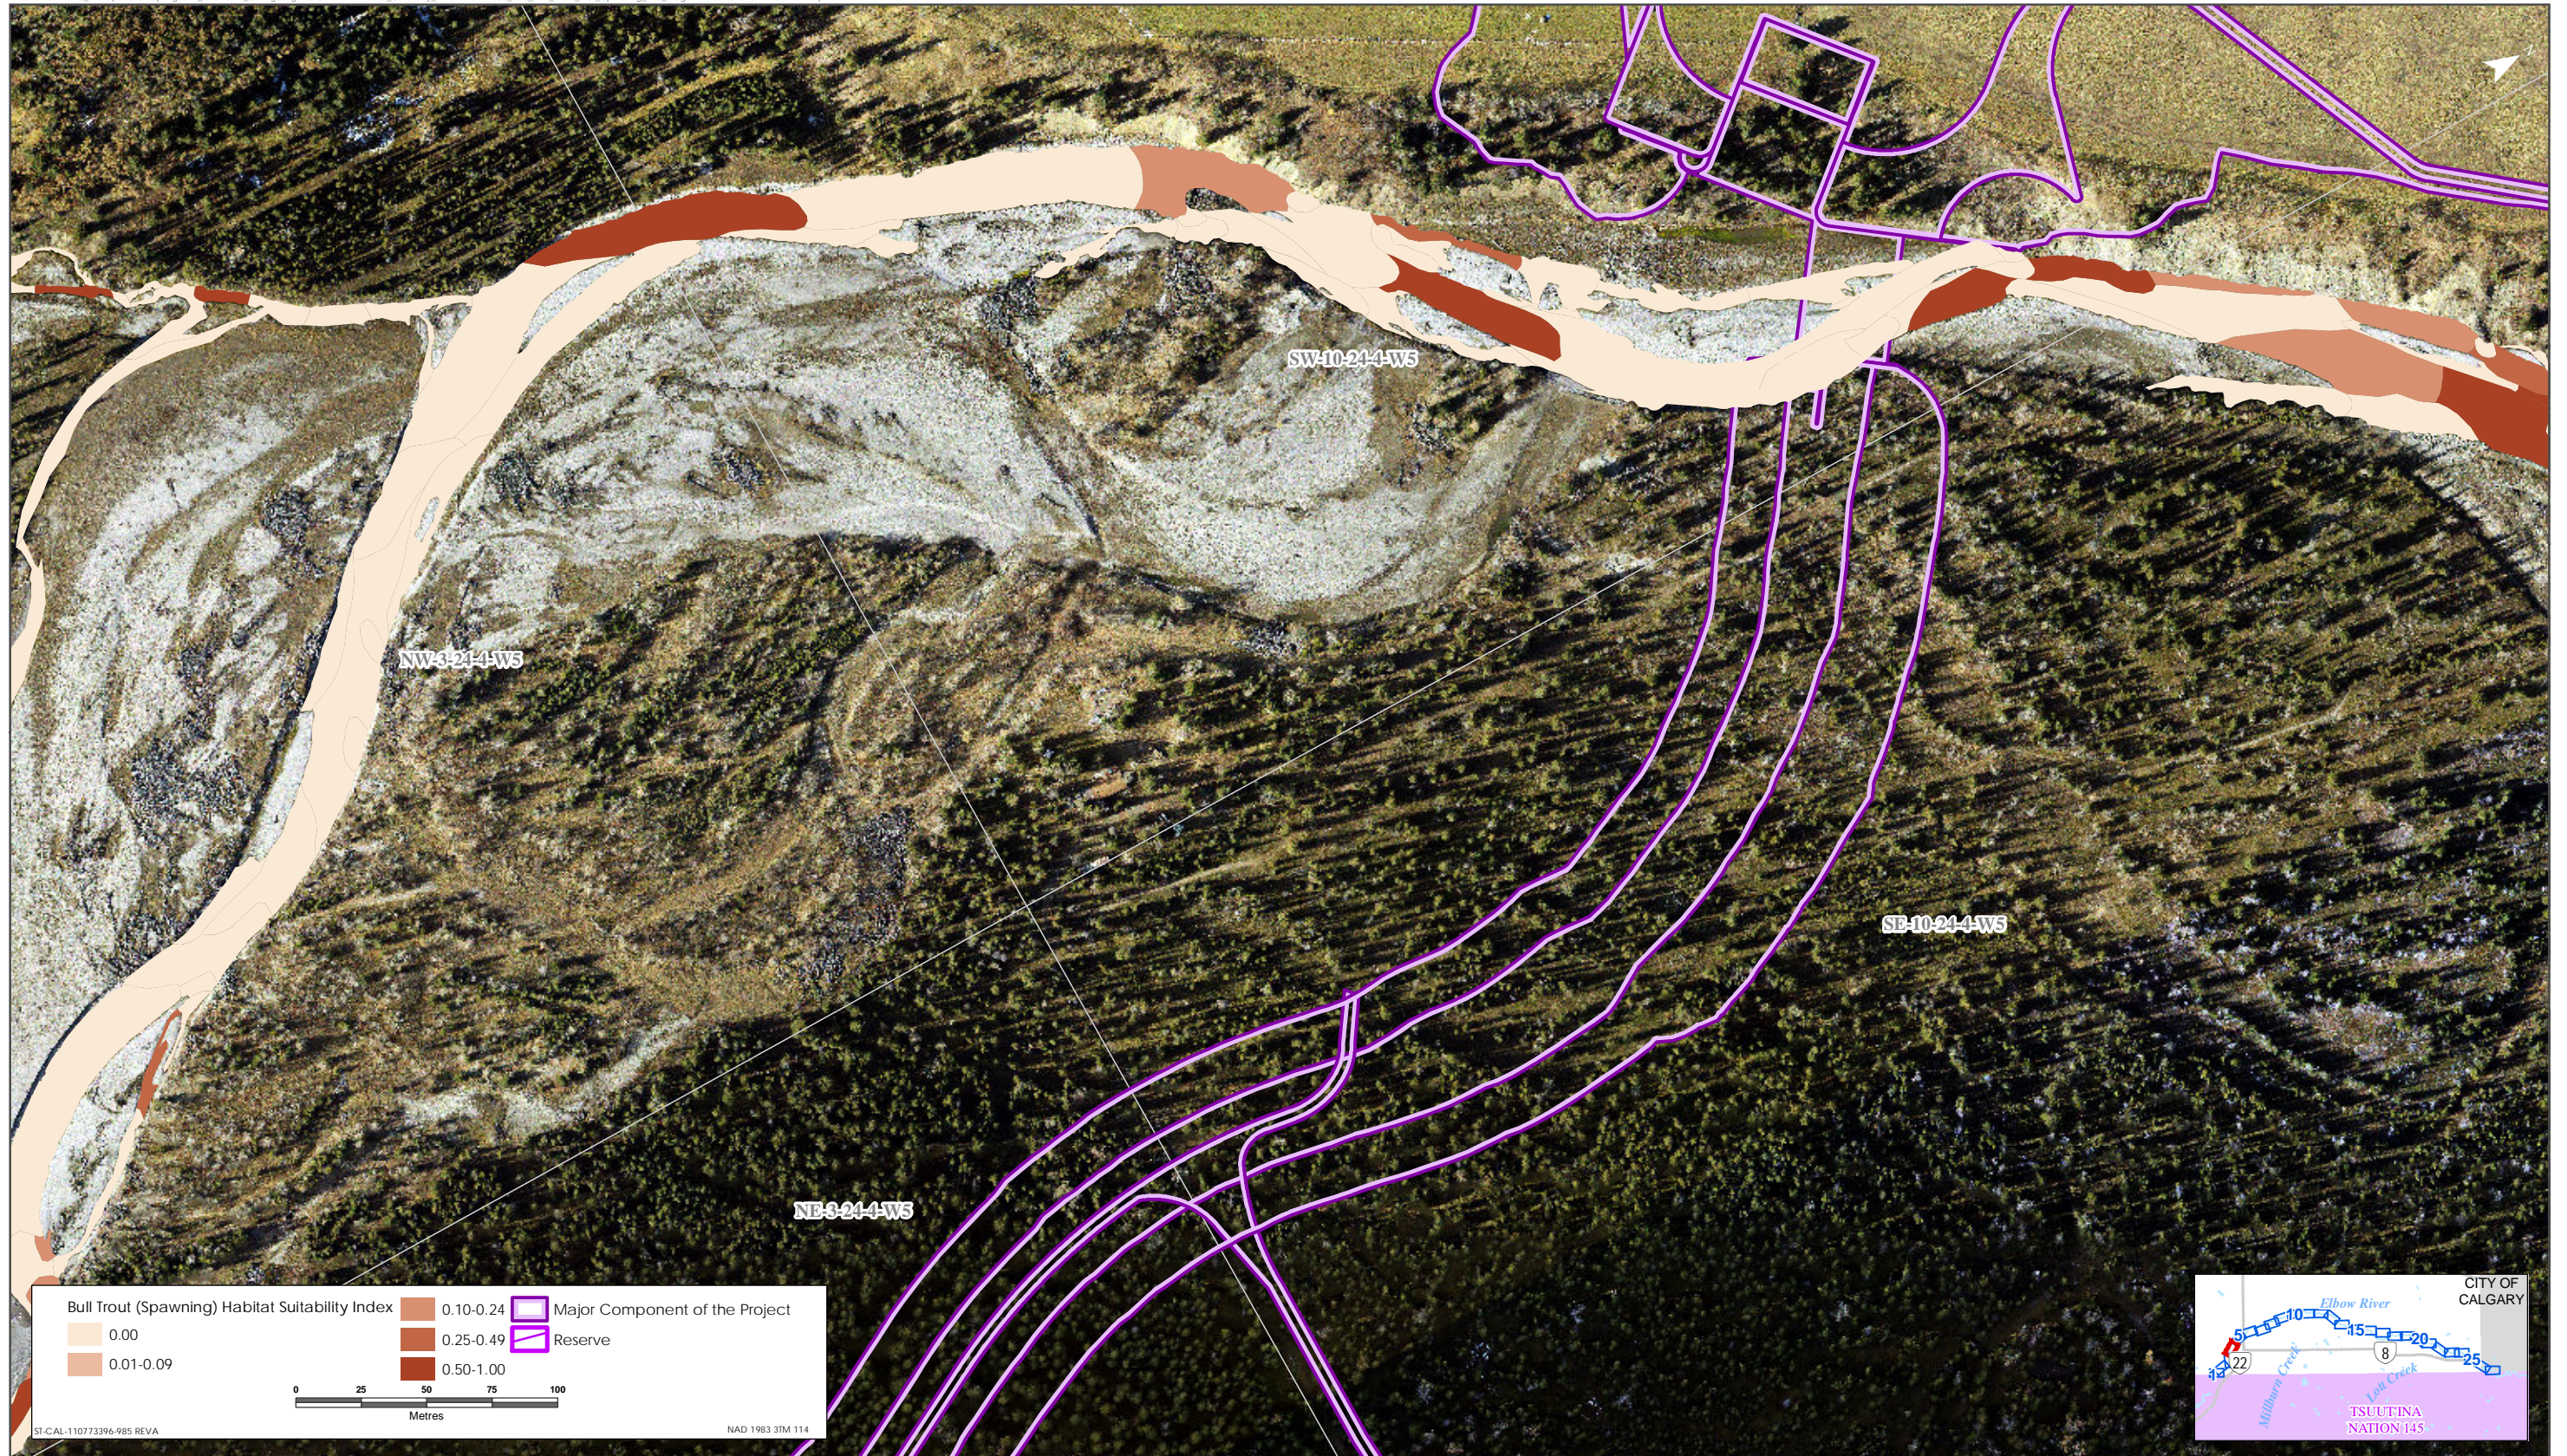

Bull Trout HSI Map for Elbow River (Spawning Life Stage)

Sources: Base Data - Government of Alberta, Government of Canada. Thematic Data - Stantec Ltd. Imagery: 1.4m 10cm resolution October 2019