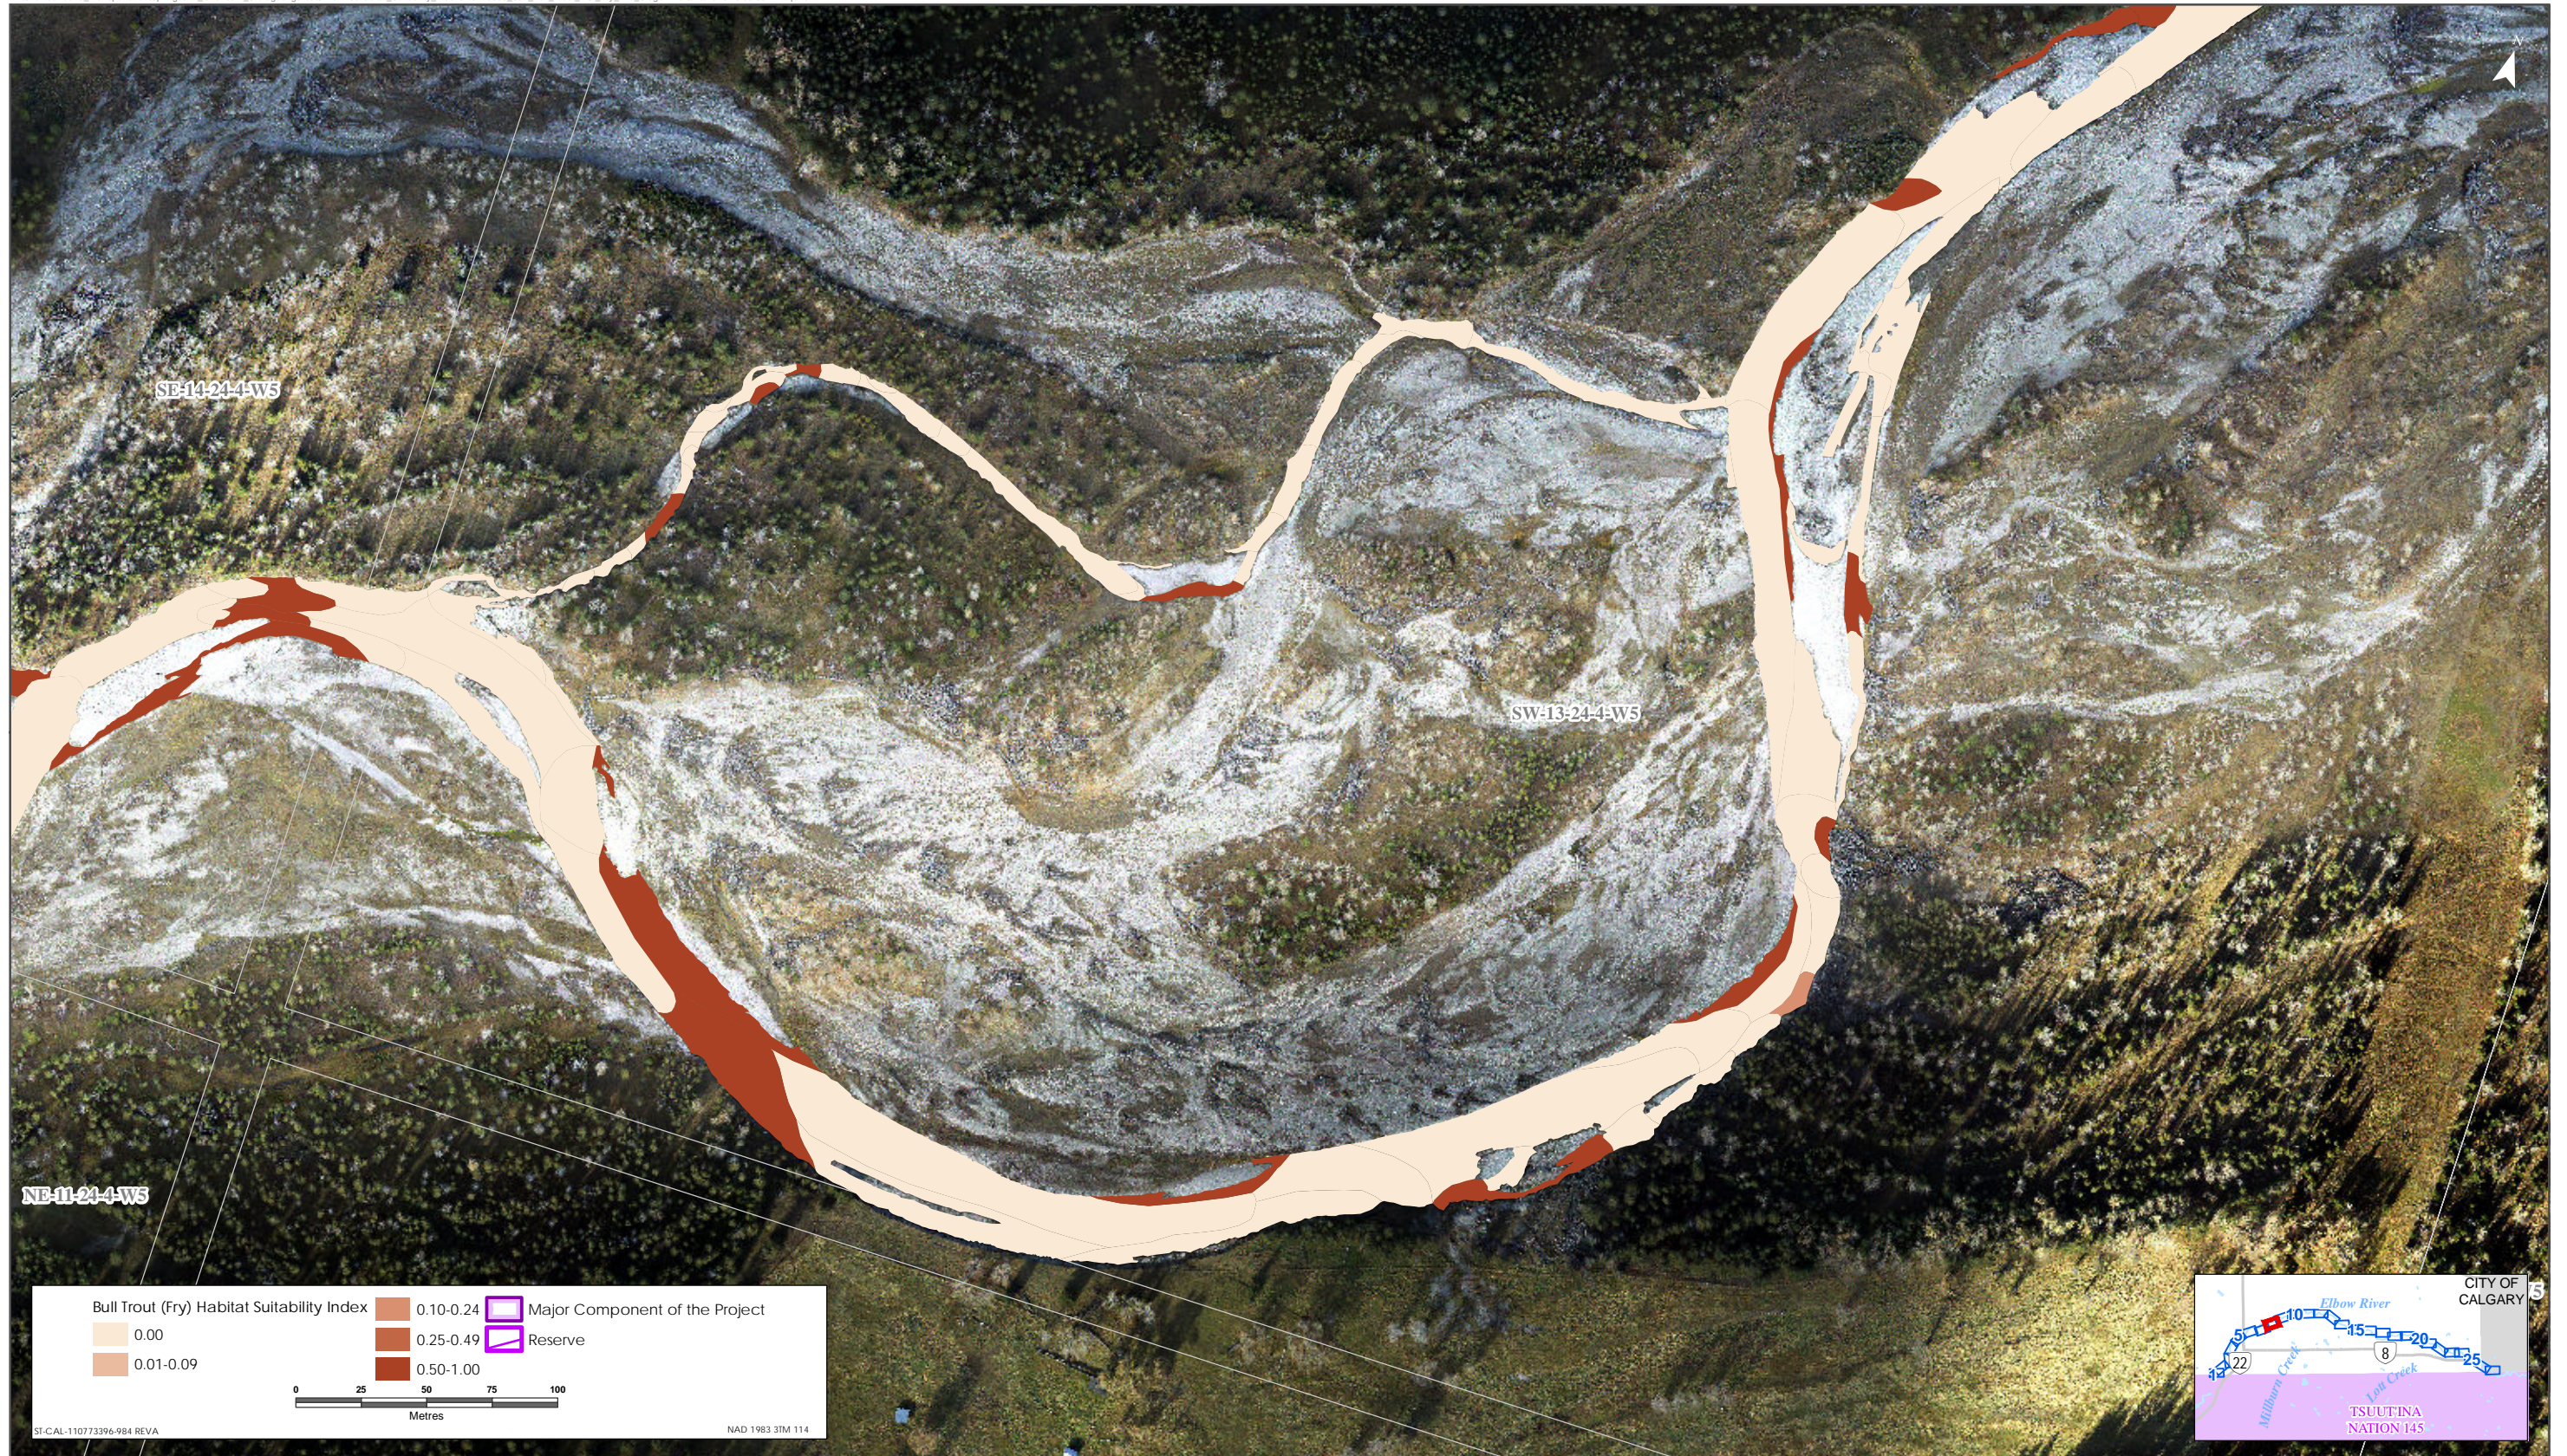

Bull Trout HSI Map for Elbow River (Fry Life Stage)

Sources: Base Data - Government of Alberta, Government of Canada. Thematic Data - Stantec Ltd. Imagery: 1:1m 10cm resolution October 2019