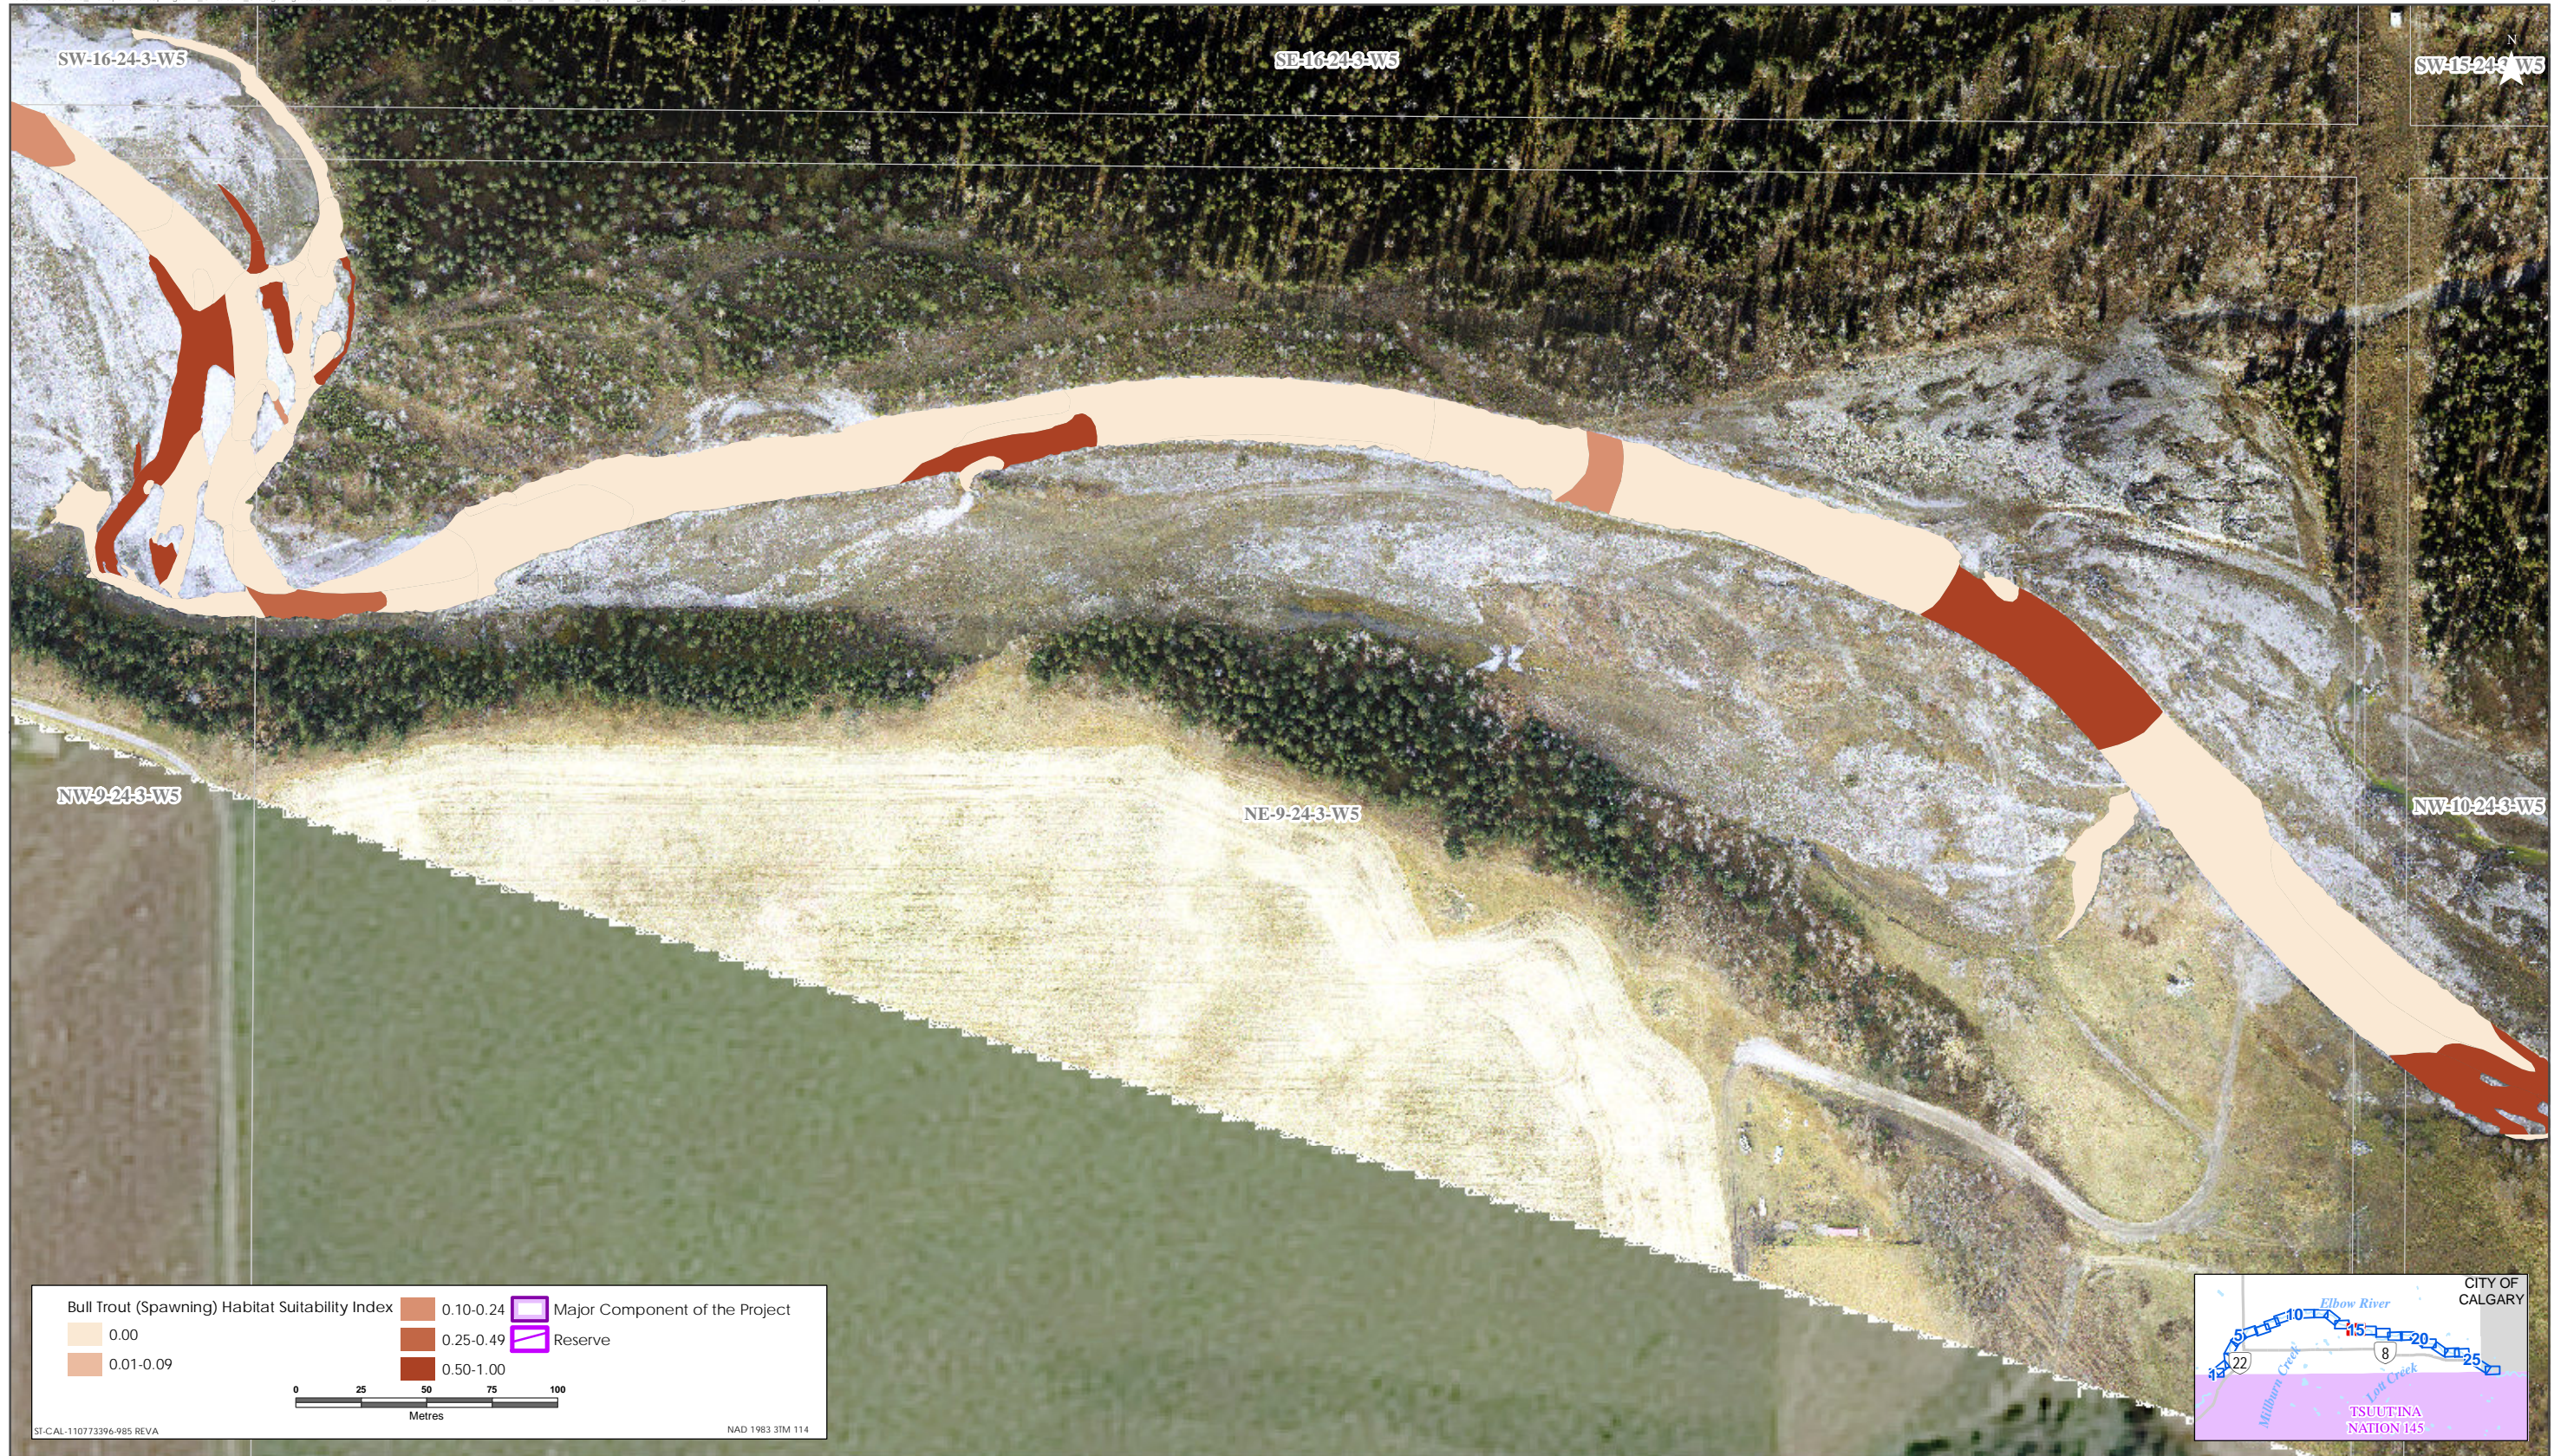

Bull Trout HSI Map for Elbow River (Spawning Life Stage)

Sources: Base Data - Government of Alberta, Government of Canada. Thematic Data - Stantec Ltd.
Imagery: 1m 10cm resolution October 2019