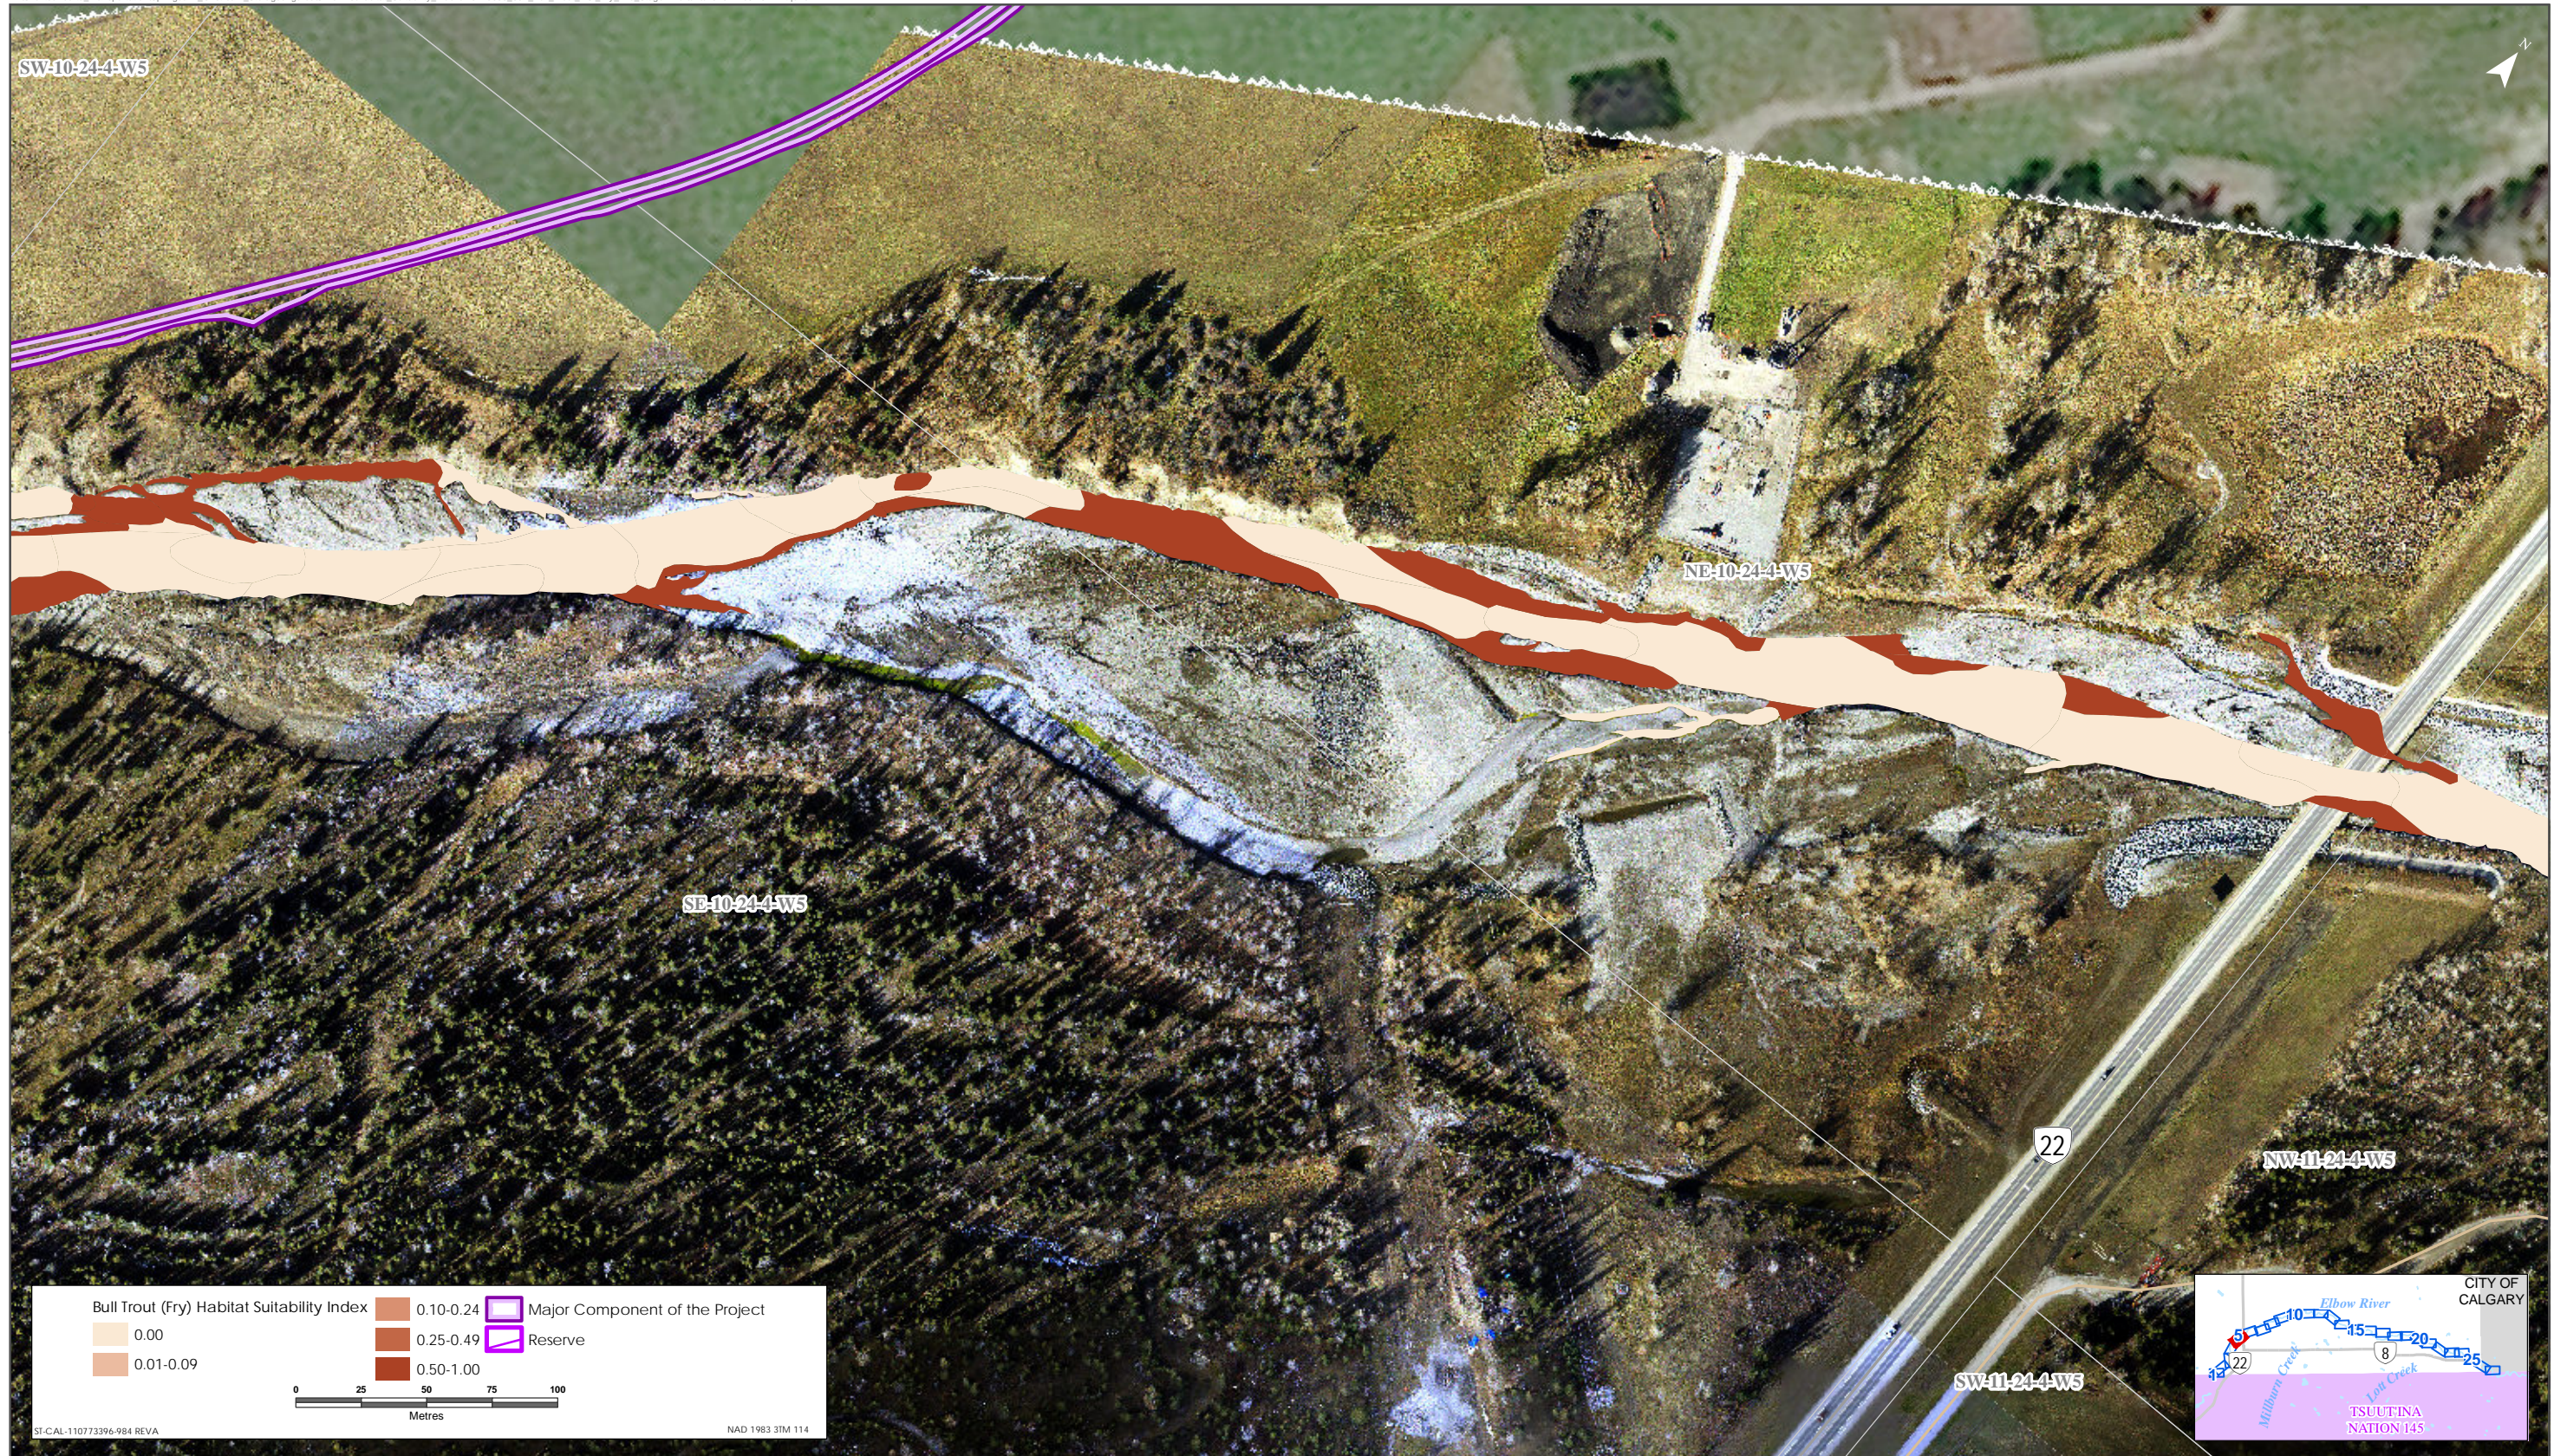

Bull Trout HSI Map for Elbow River (Fry Life Stage)

Sources: Base Data - Government of Alberta, Government of Canada. Thematic Data - Stantec Ltd. Imagery: 1.4m 10cm resolution October 2019