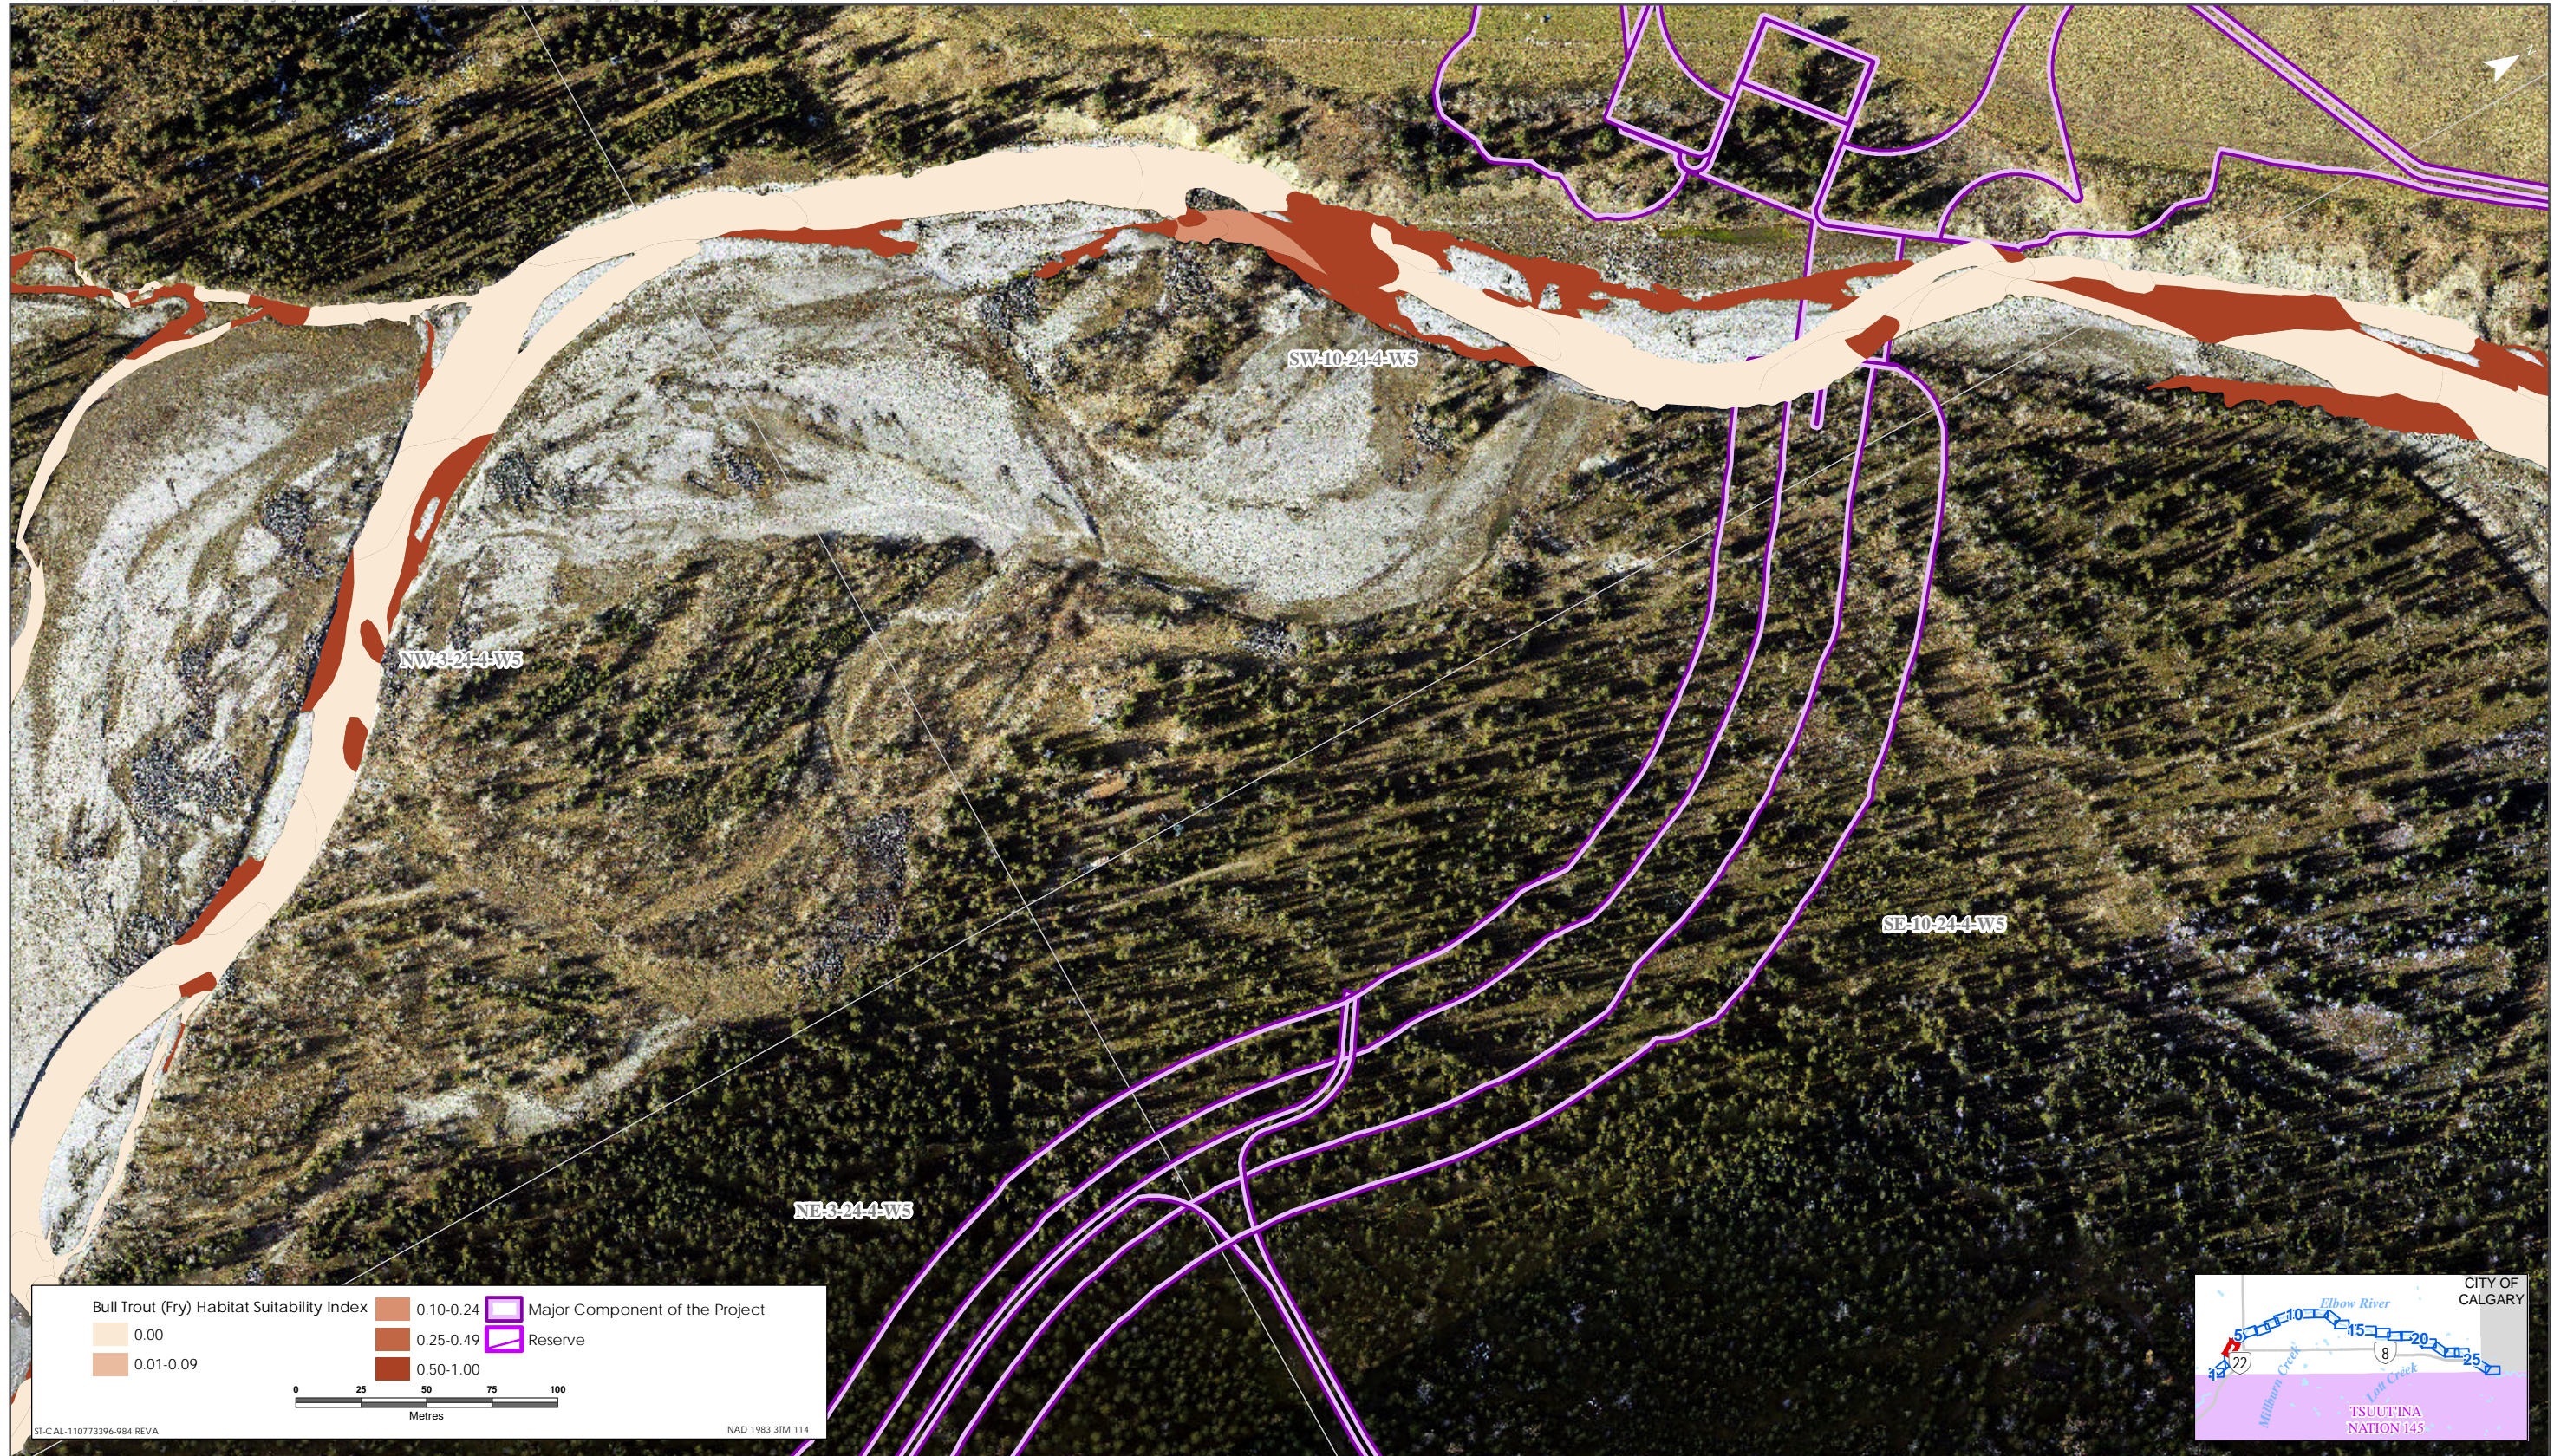

Bull Trout HSI Map for Elbow River (Fry Life Stage)

Sources: Base Data - Government of Alberta, Government of Canada. Thematic Data - Stantec Ltd. Imagery: 1.4m 10cm resolution October 2019