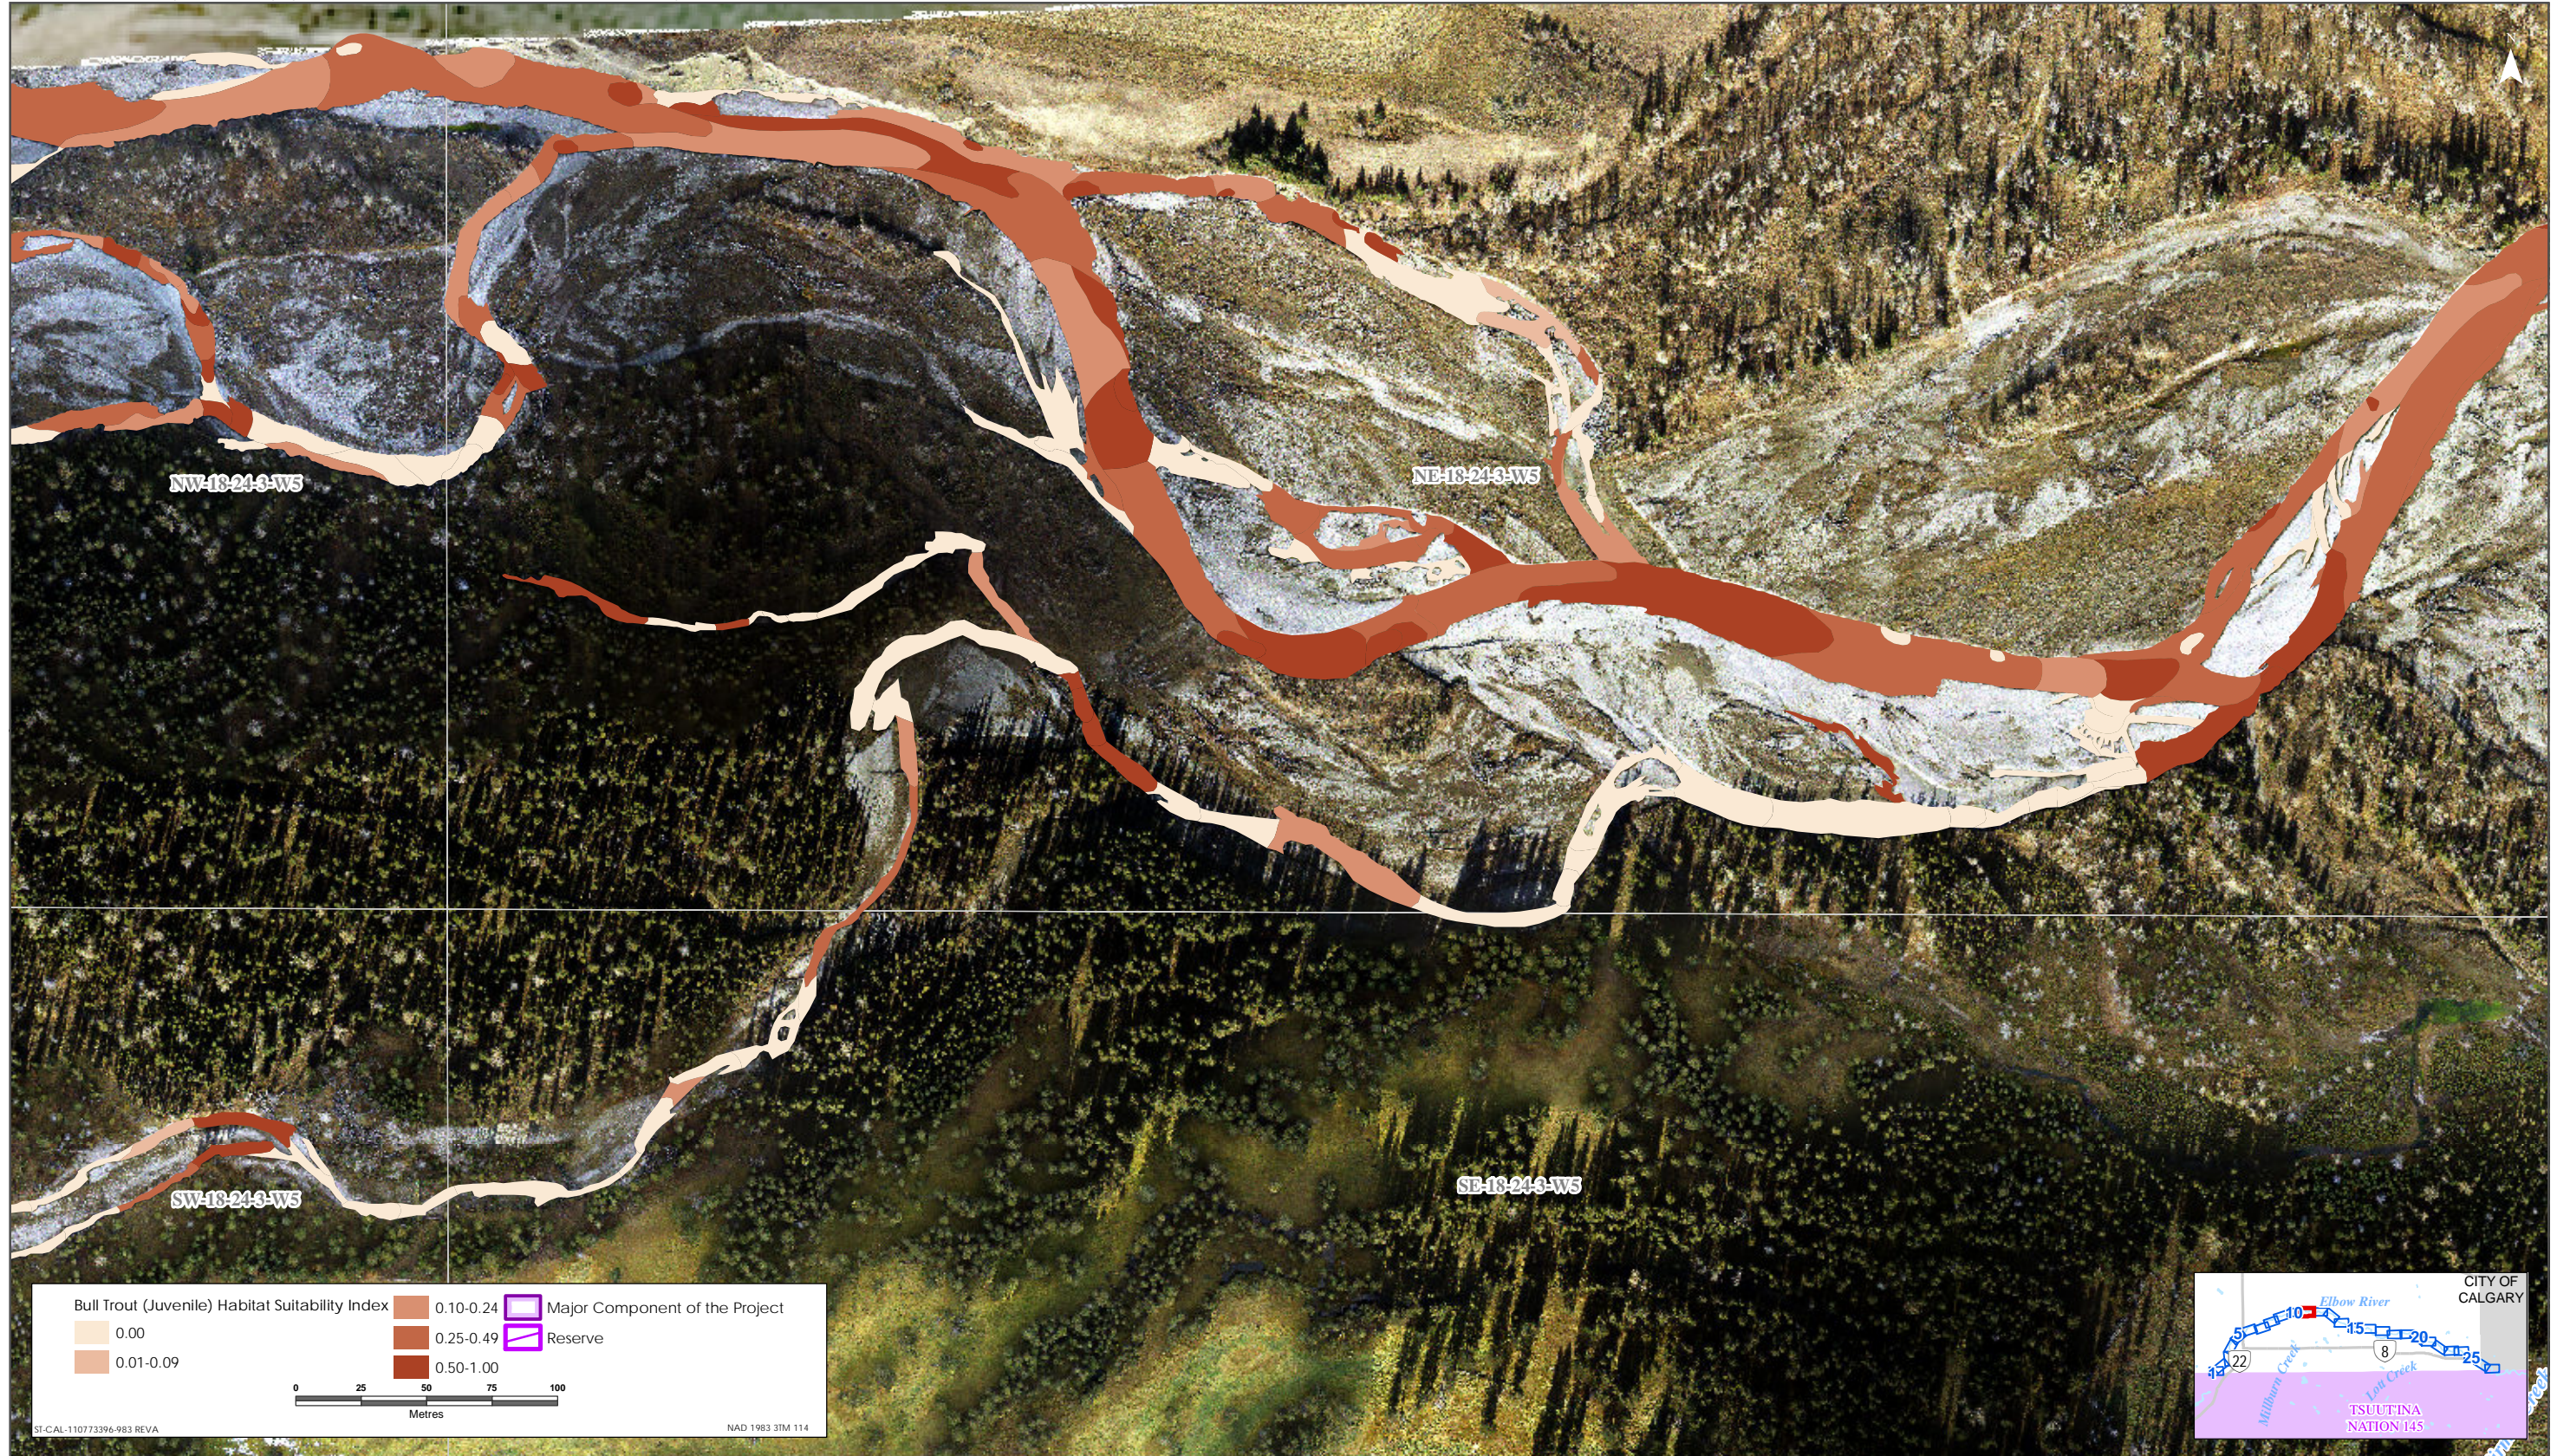

Bull Trout HSI Map for Elbow River (Juvenile Life Stage)

Sources: Base Data - Government of Alberta, Government of Canada. Thematic Data - Stantec Ltd. Imagery: 1-Air 10cm resolution October 2019