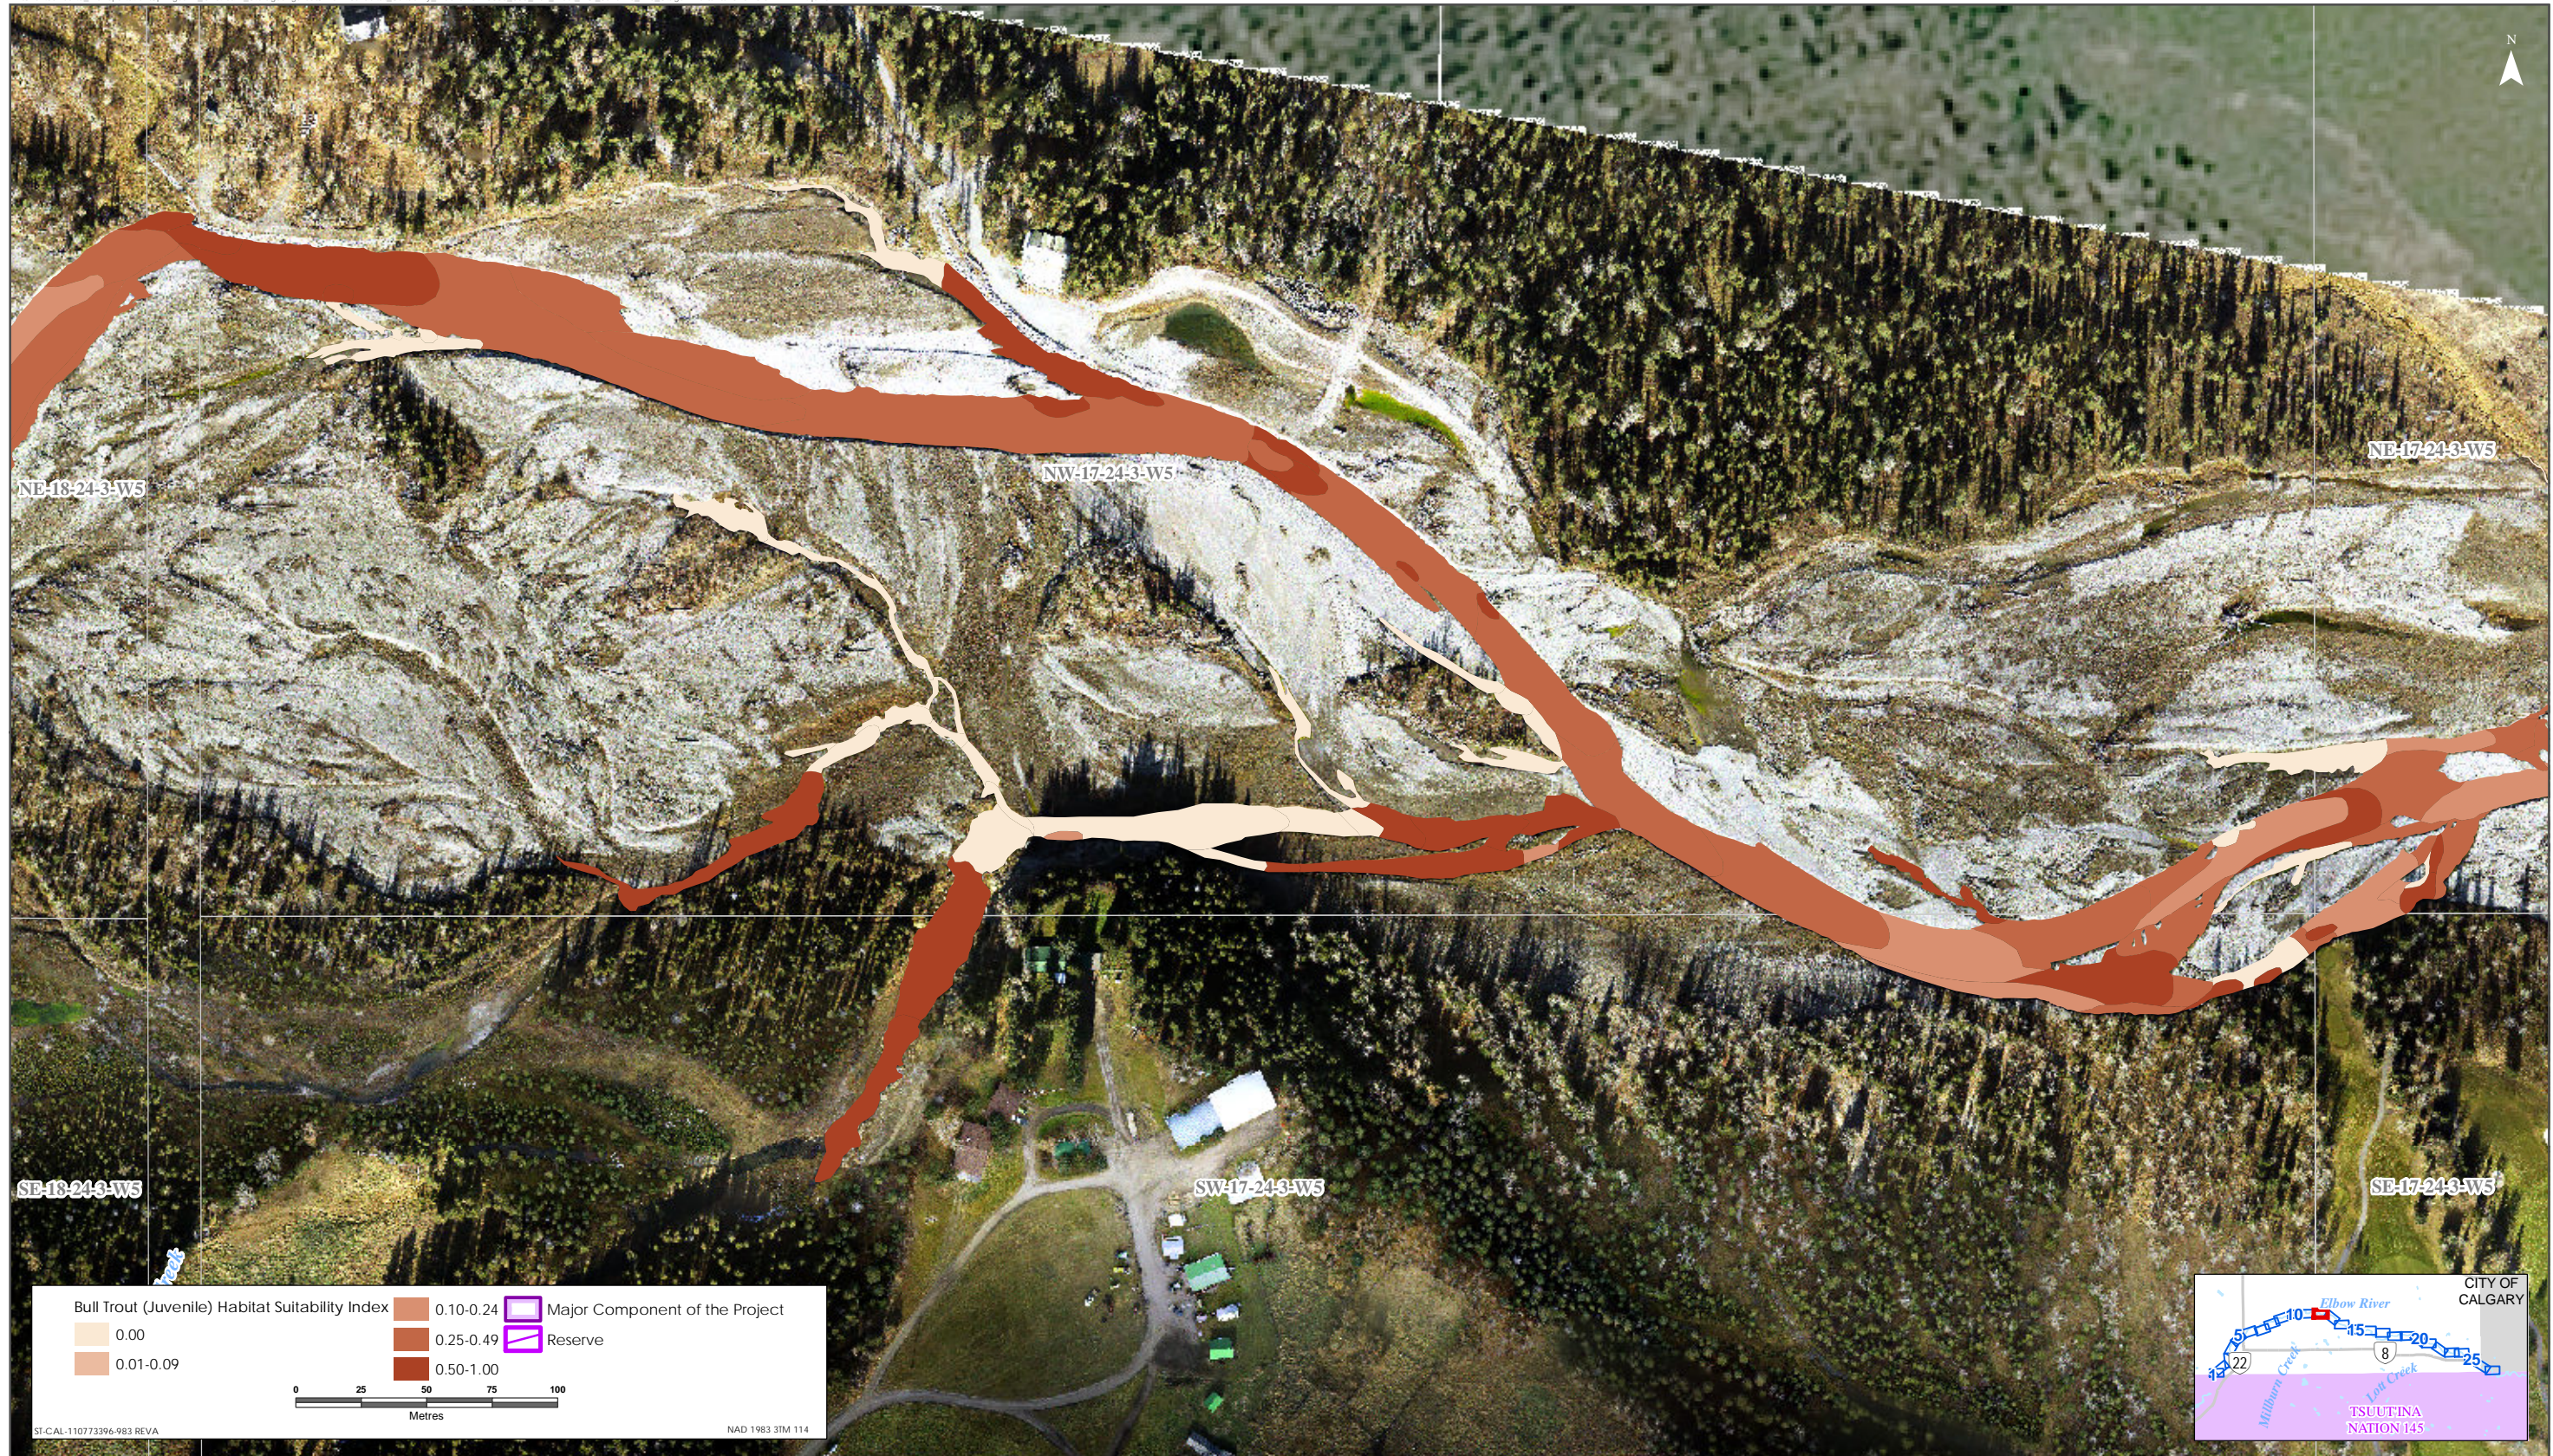

Bull Trout HSI Map for Elbow River (Juvenile Life Stage)

Sources: Base Data - Government of Alberta, Government of Canada. Thematic Data - Stantec Ltd. Imagery: 1.4m 10cm resolution October 2019