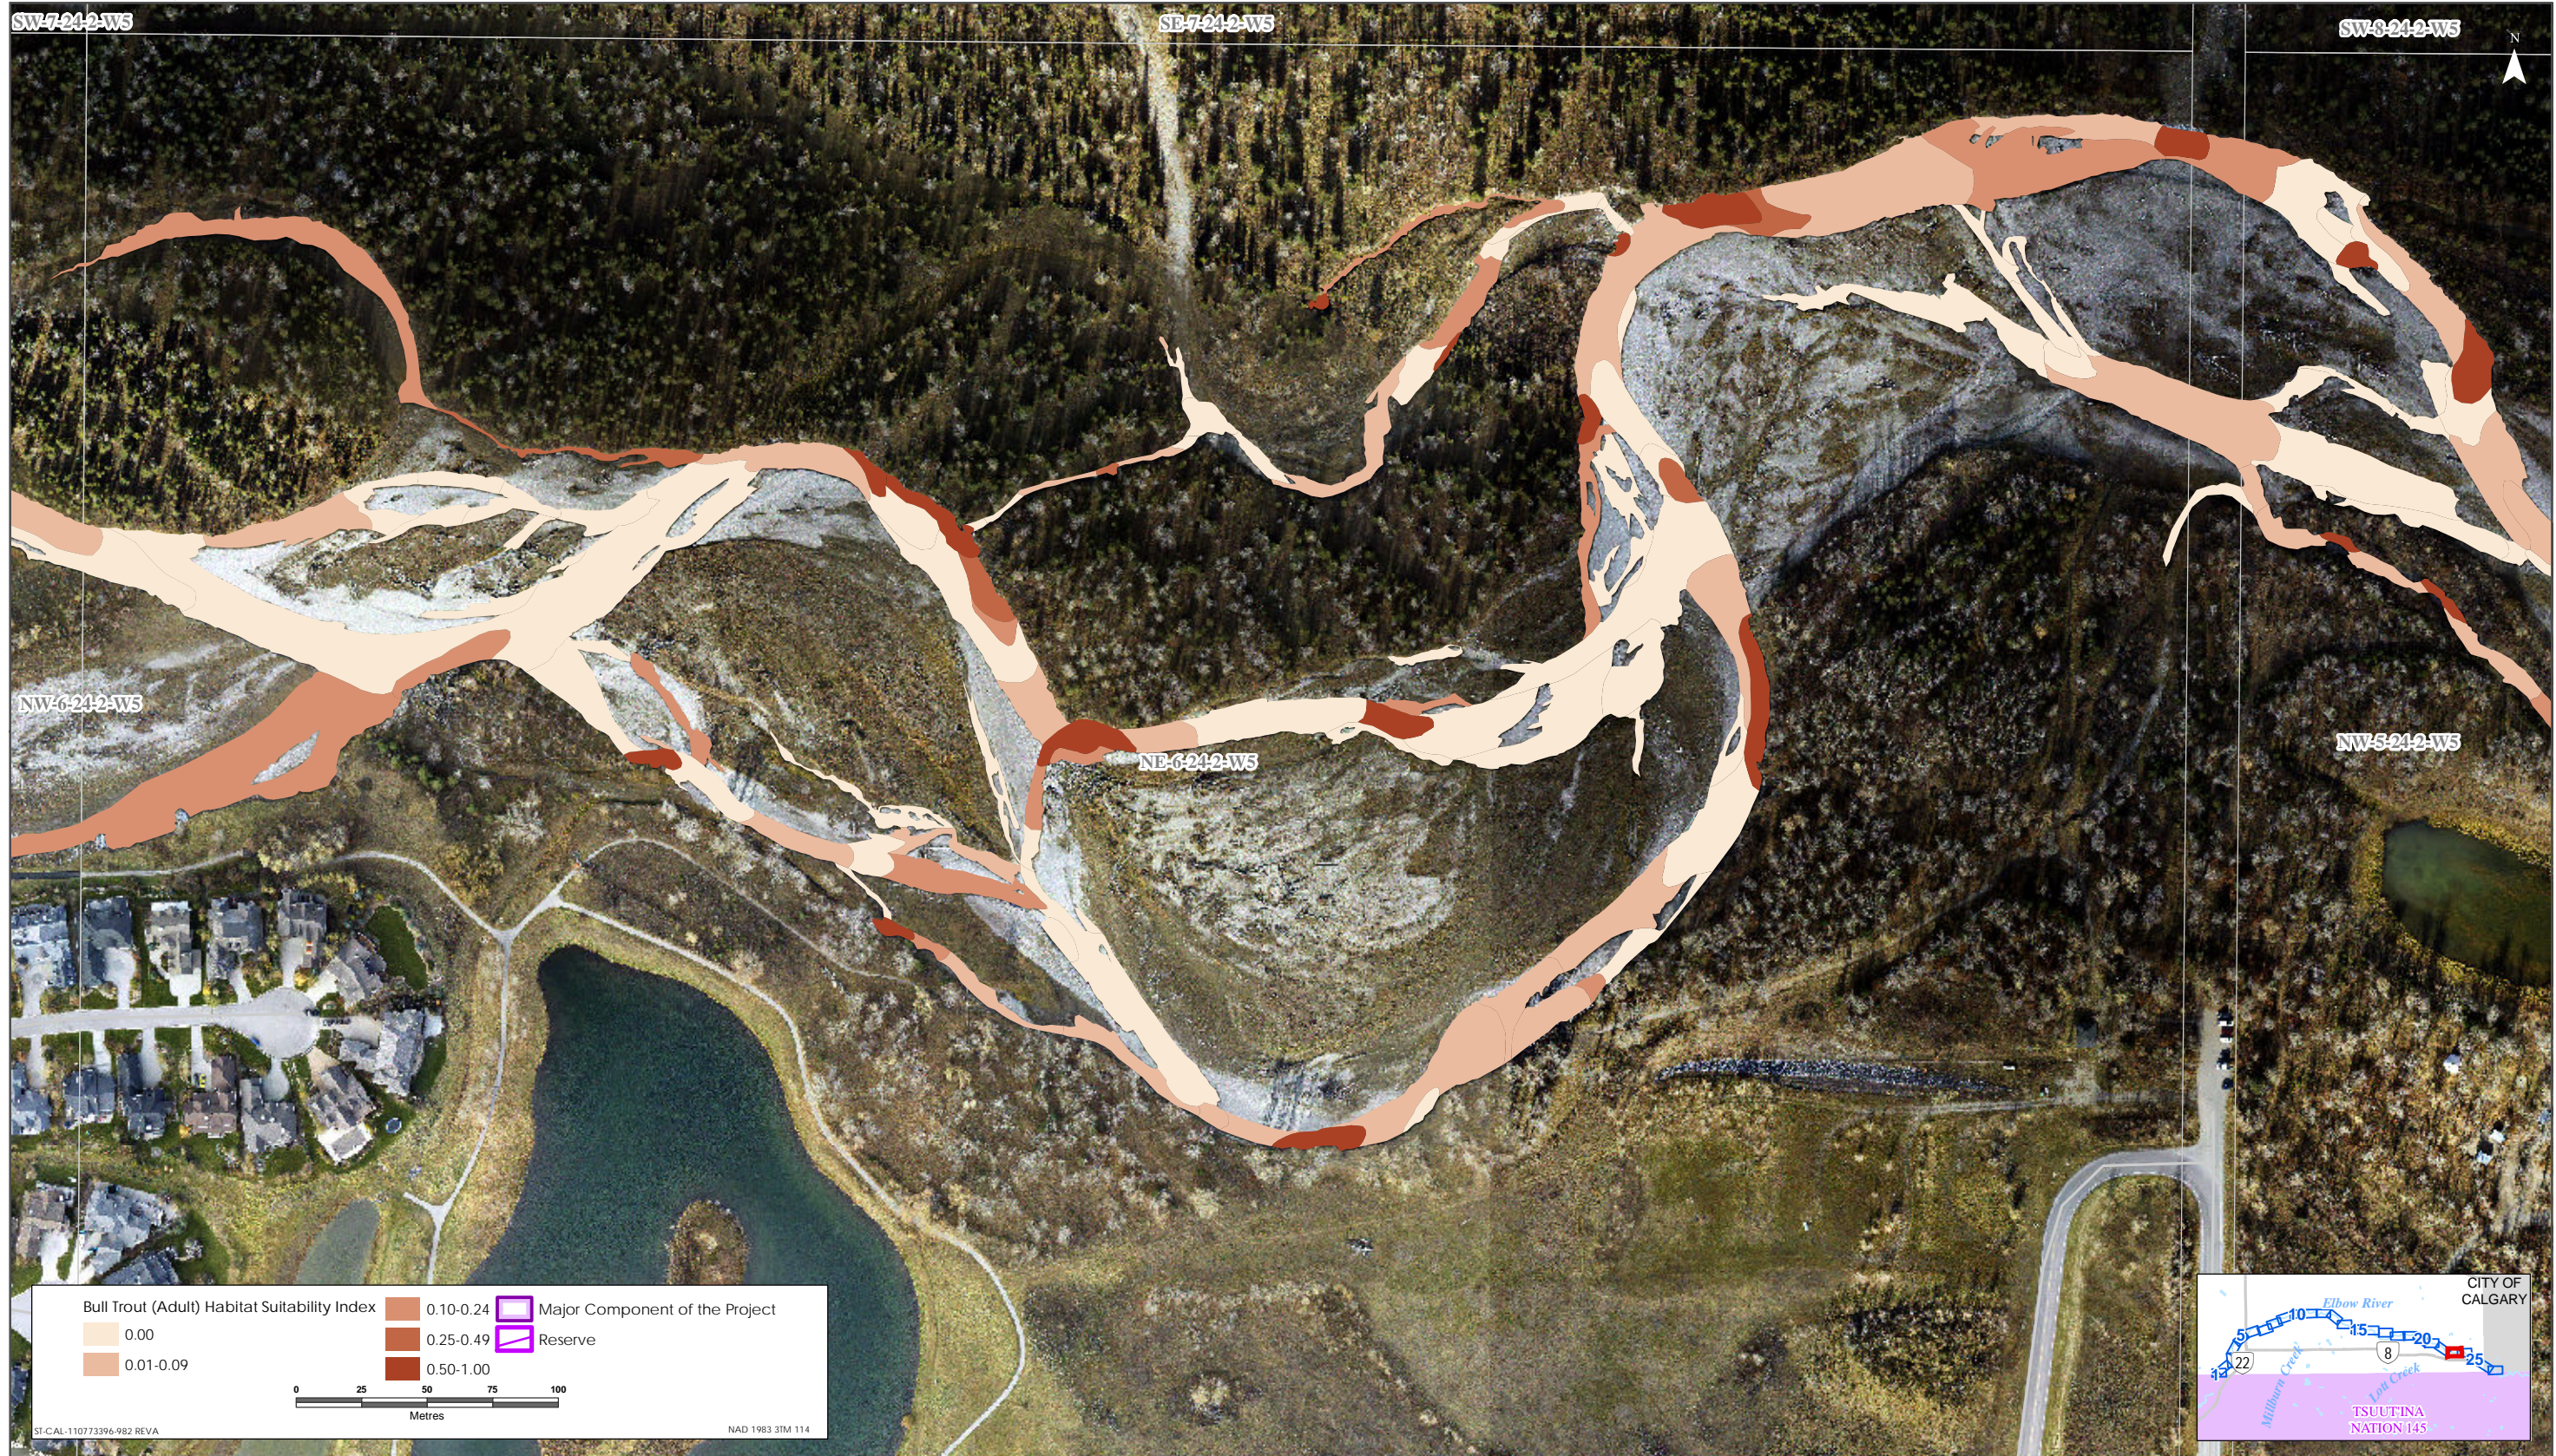

Bull Trout HSI Map for Elbow River (Adult Life Stage)

Sources: Base Data - Government of Alberta, Government of Canada. Thematic Data - Stantec Ltd. Imagery: 1:4m 10cm resolution October 2019