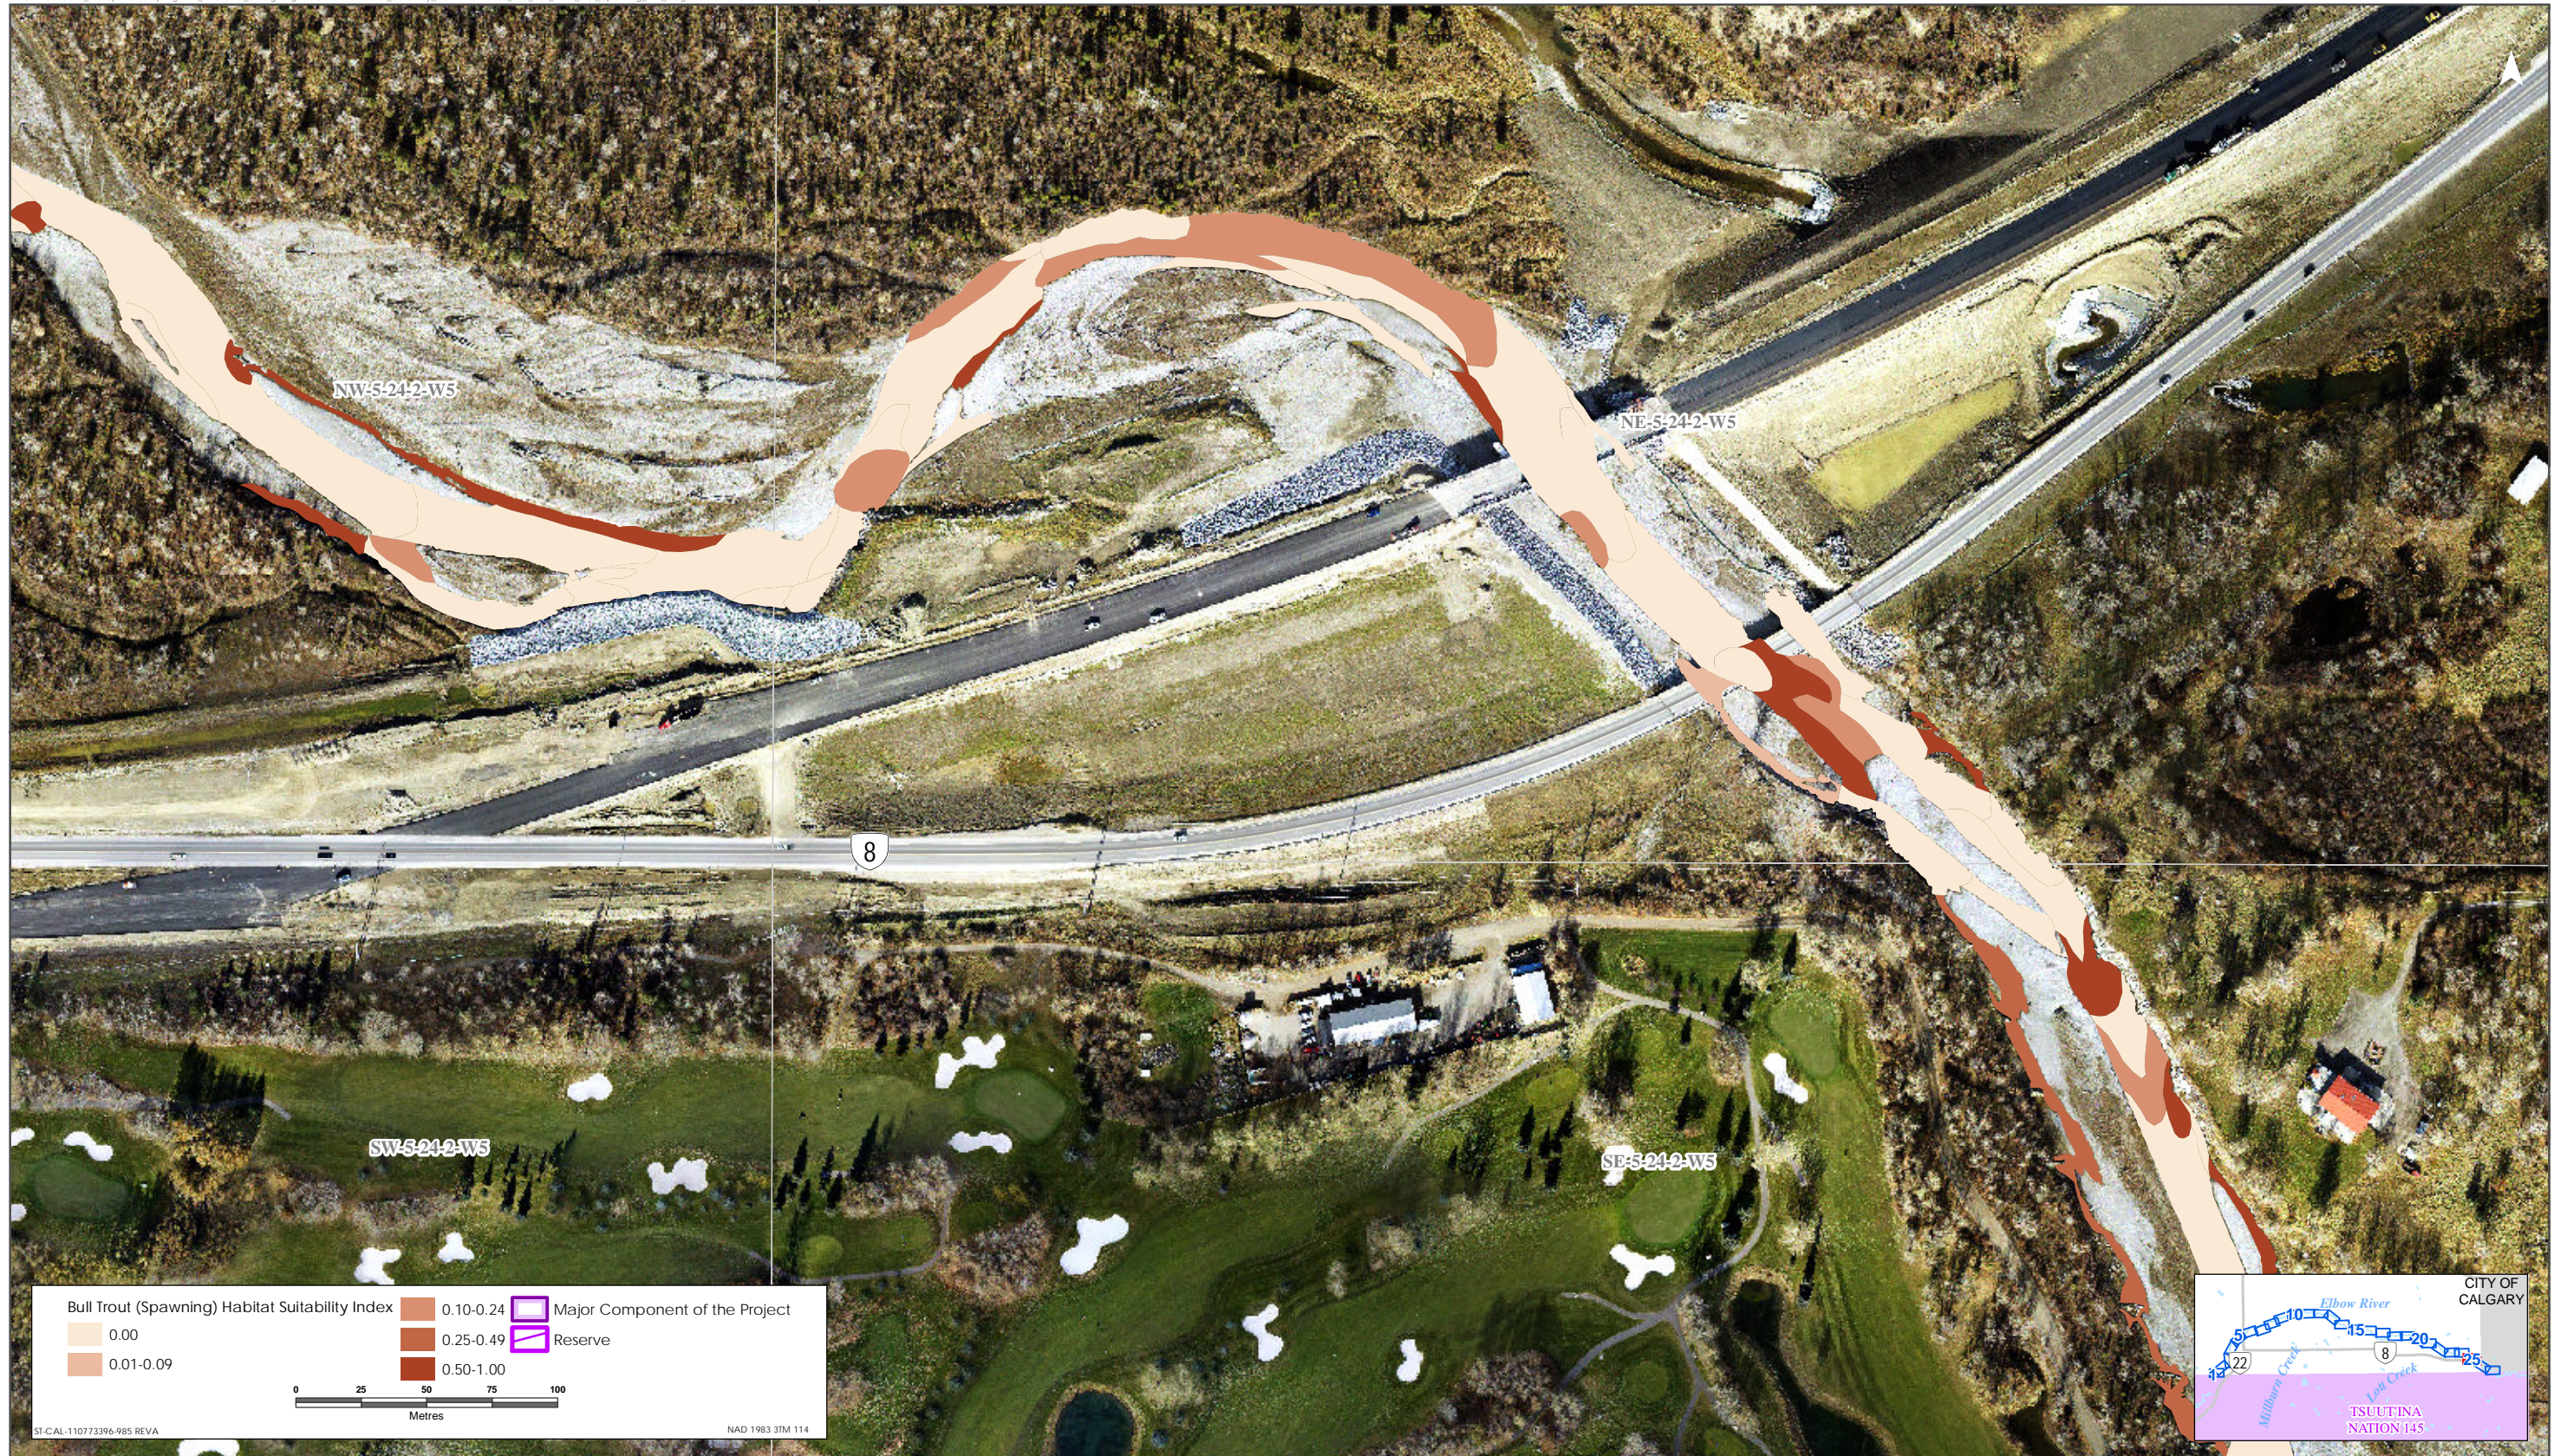

Bull Trout HSI Map for Elbow River (Spawning Life Stage)

Bull Trout (Spawning) Habitat Suitability Index		0.10-0.24	Major Component of the Project
0.00	0.25-0.49	0.50-1.00	Reserve
0.01-0.09			

0 25 50 75 100 Metres

ST-CAL-110773396-985 REVA NAD 1983 31M 114

Sources: Base Data - Government of Alberta, Government of Canada. Thematic Data - Stantec Ltd. Imagery: 1.4m 10cm resolution October 2019