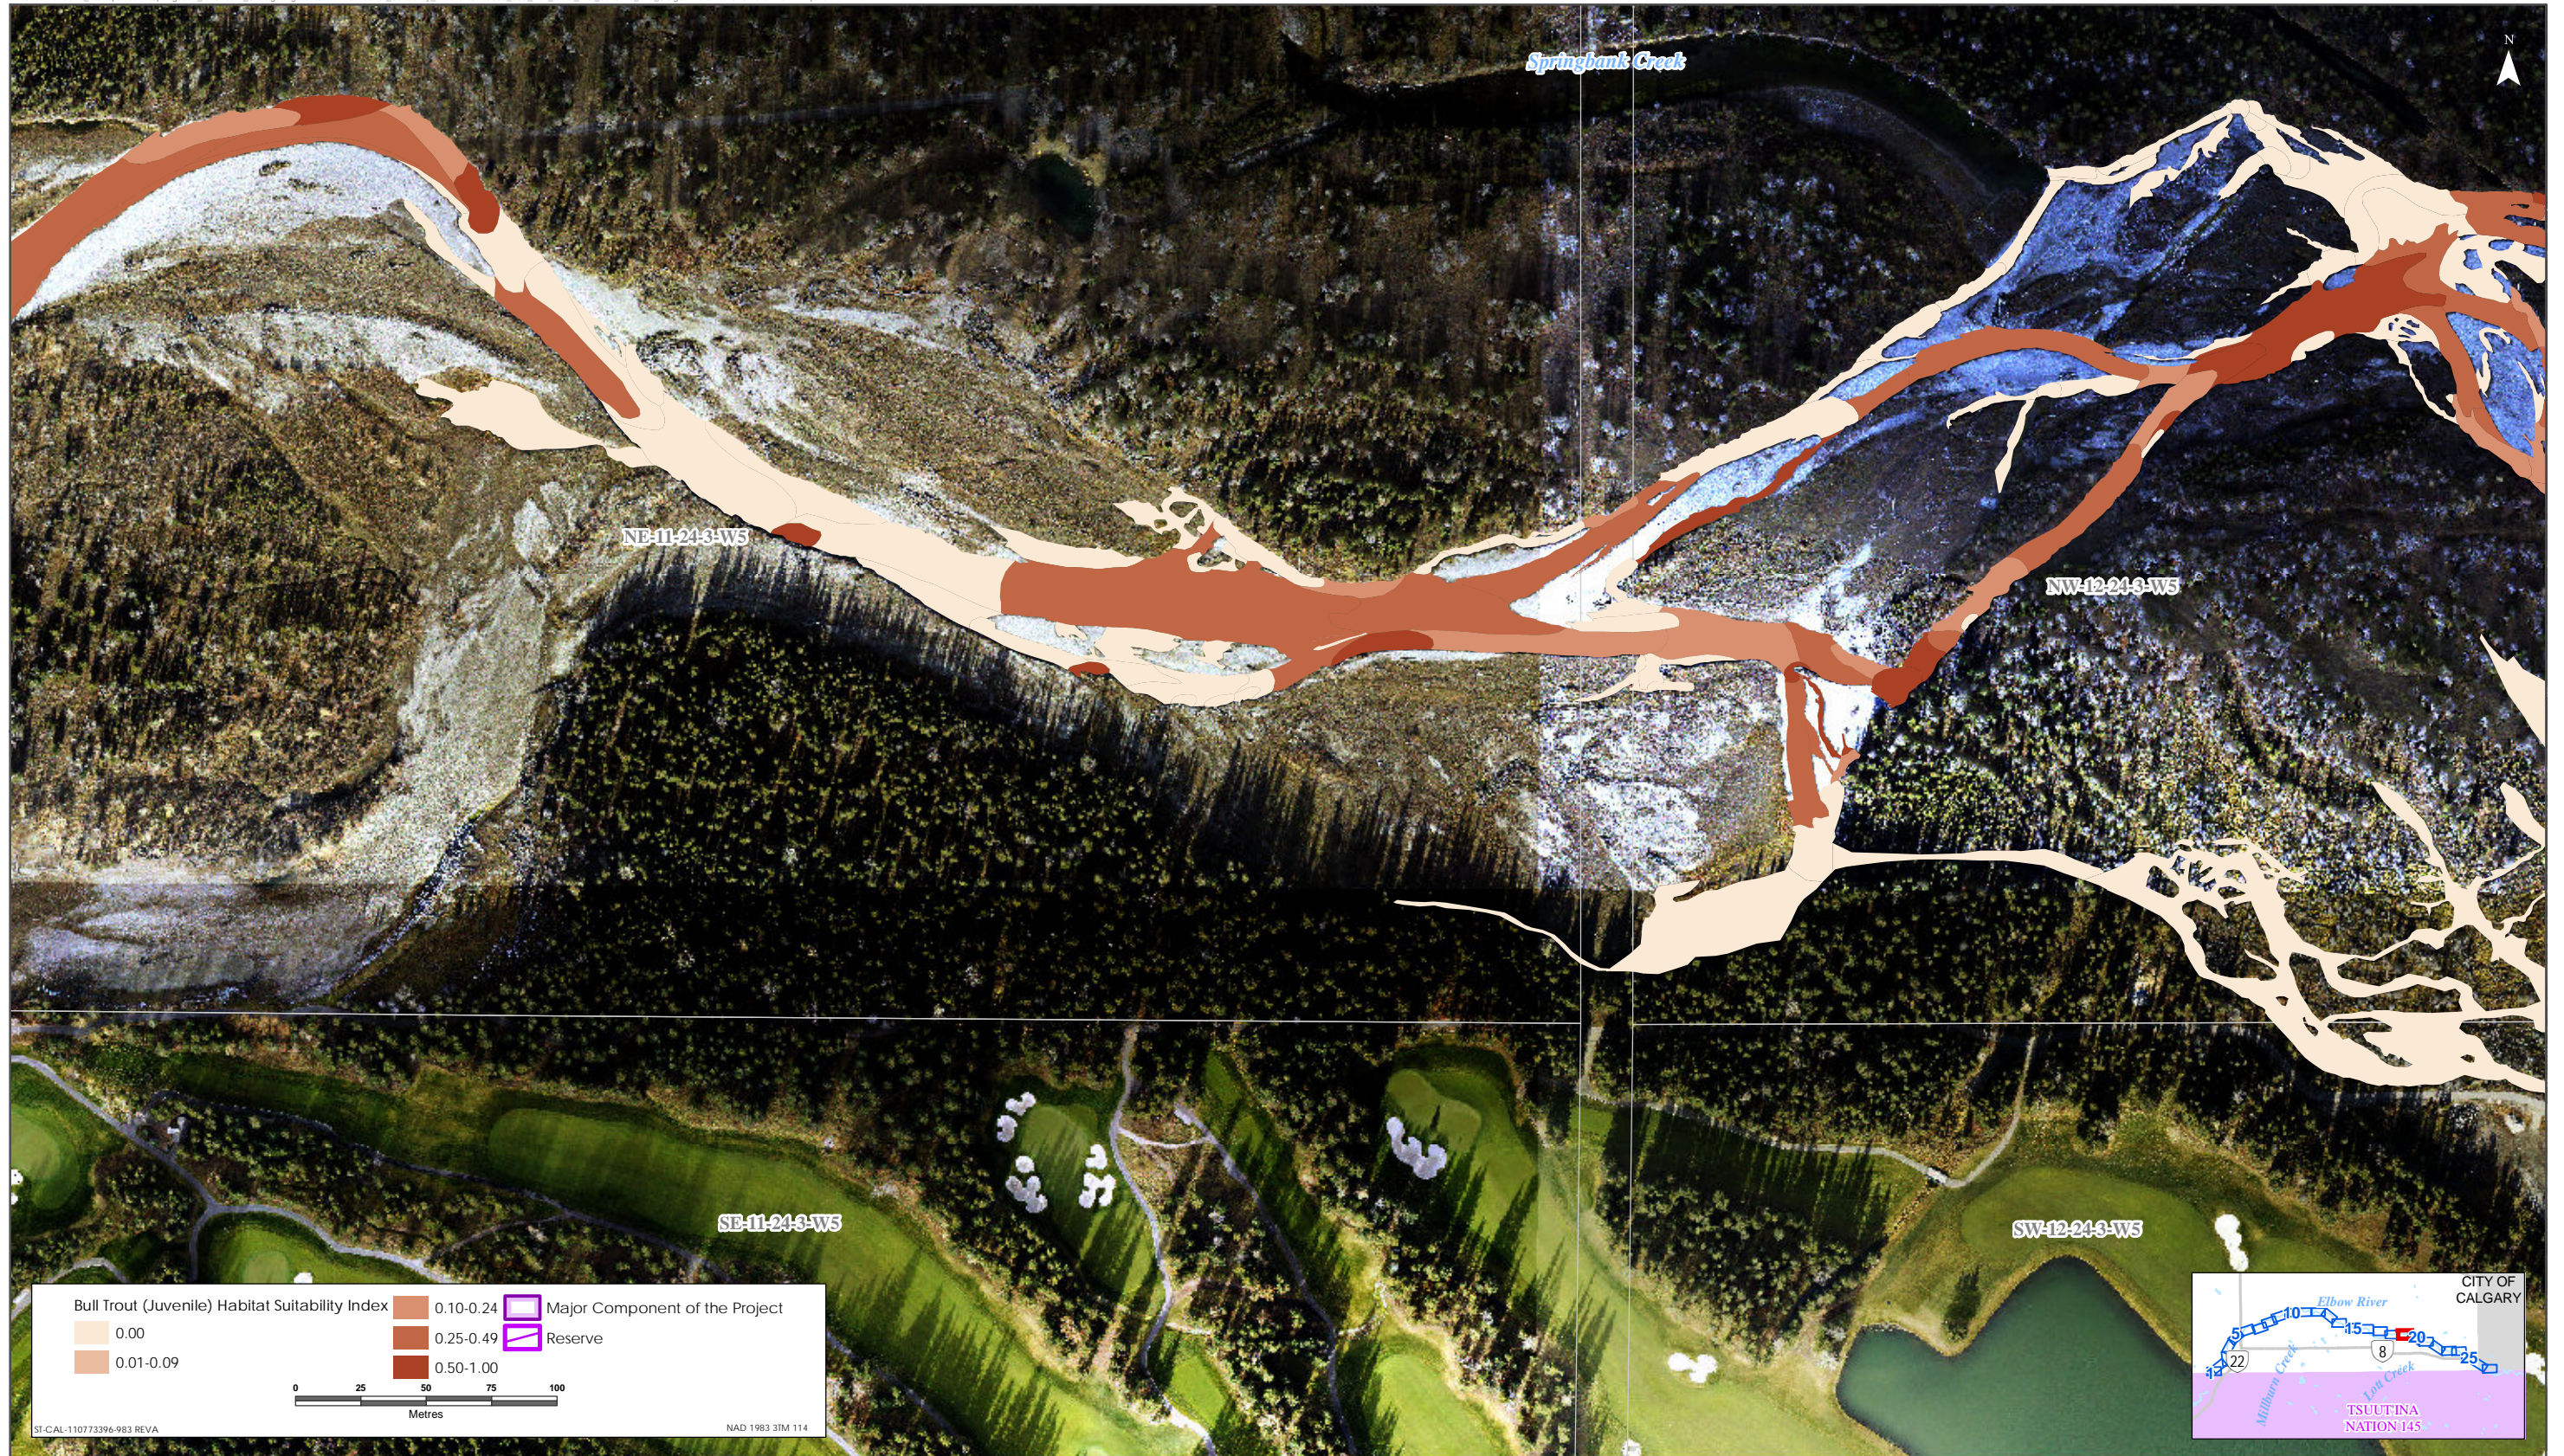

Bull Trout HSI Map for Elbow River (Juvenile Life Stage)

Sources: Base Data - Government of Alberta, Government of Canada. Thematic Data - Stantec Ltd.  
 Imagery: 1m 10cm resolution October 2019

Bull Trout HSI Map for Elbow River (Juvenile Life Stage)

Sources: Base Data - Government of Alberta, Government of Canada. Thematic Data - Stantec Ltd.  
Imagery: 1.4m 10cm resolution October 2019

Bull Trout HSI Map for Elbow River (Juvenile Life Stage)

Sources: Base Data - Government of Alberta, Government of Canada. Thematic Data - Stantec Ltd. Imagery: 1.4m 10cm resolution October 2019