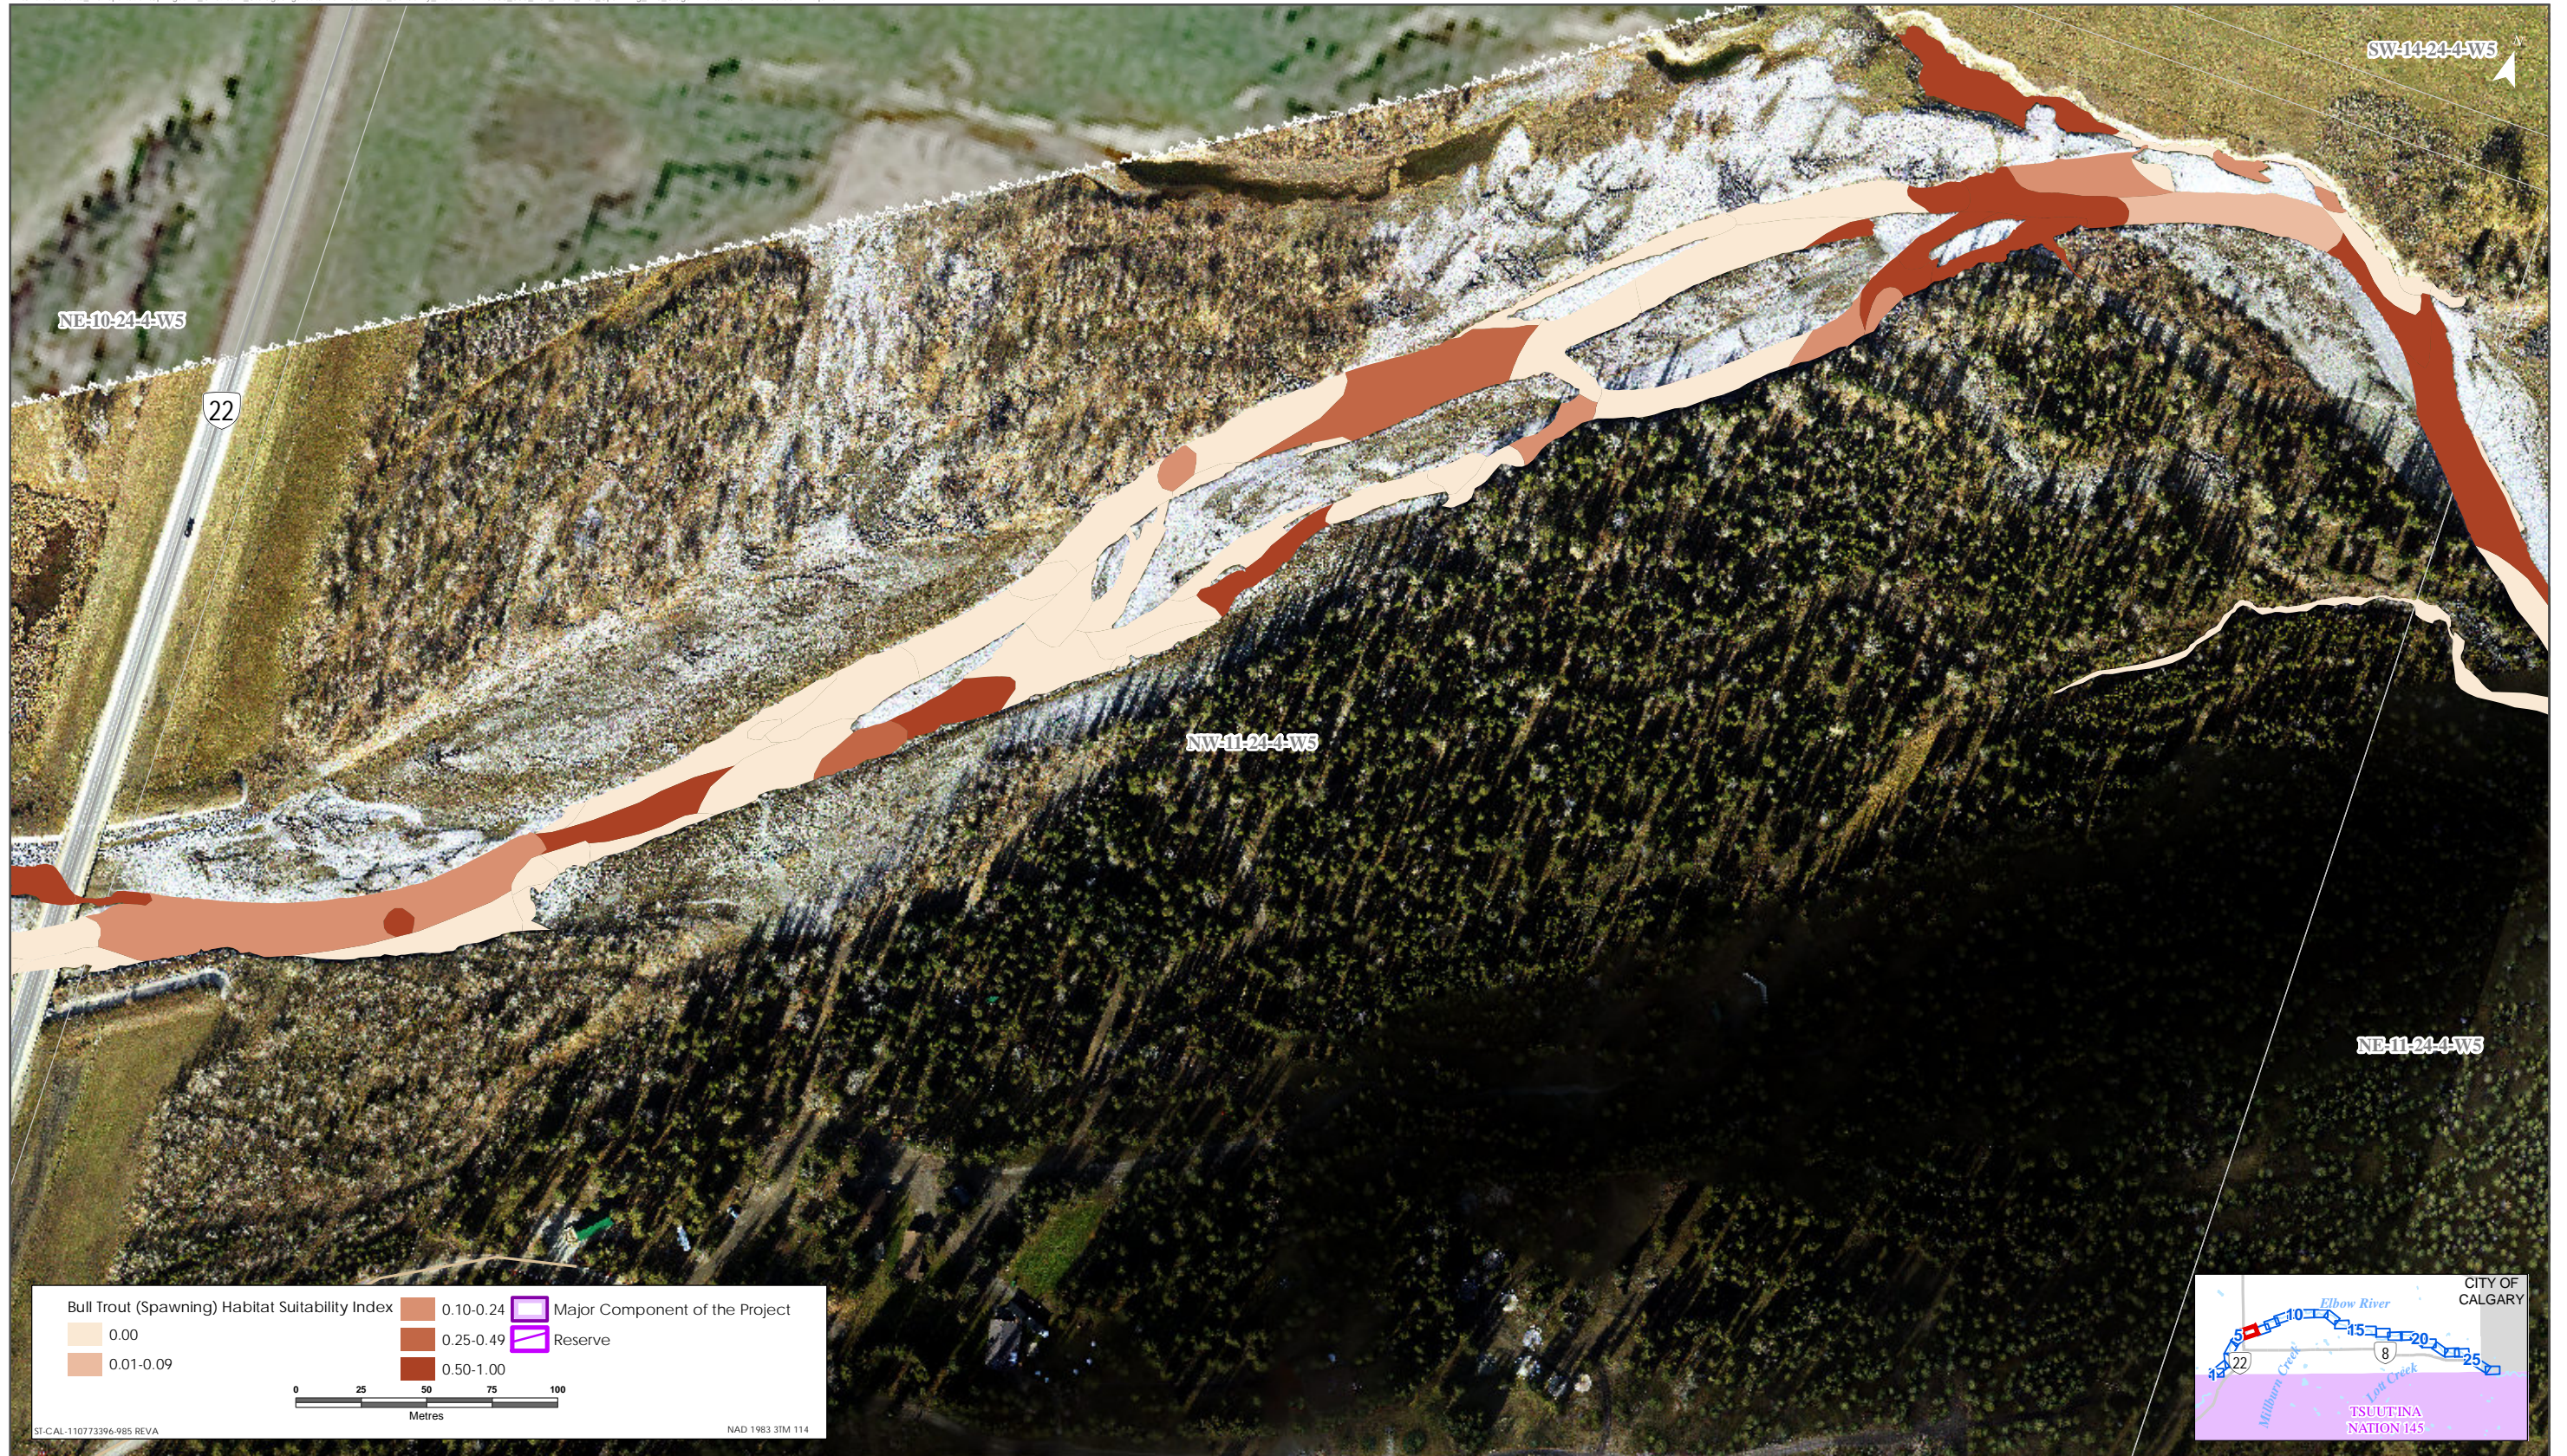

Bull Trout HSI Map for Elbow River (Spawning Life Stage)

Sources: Base Data - Government of Alberta, Government of Canada. Thematic Data - Stantec Ltd. Imagery: 1:10cm resolution October 2019