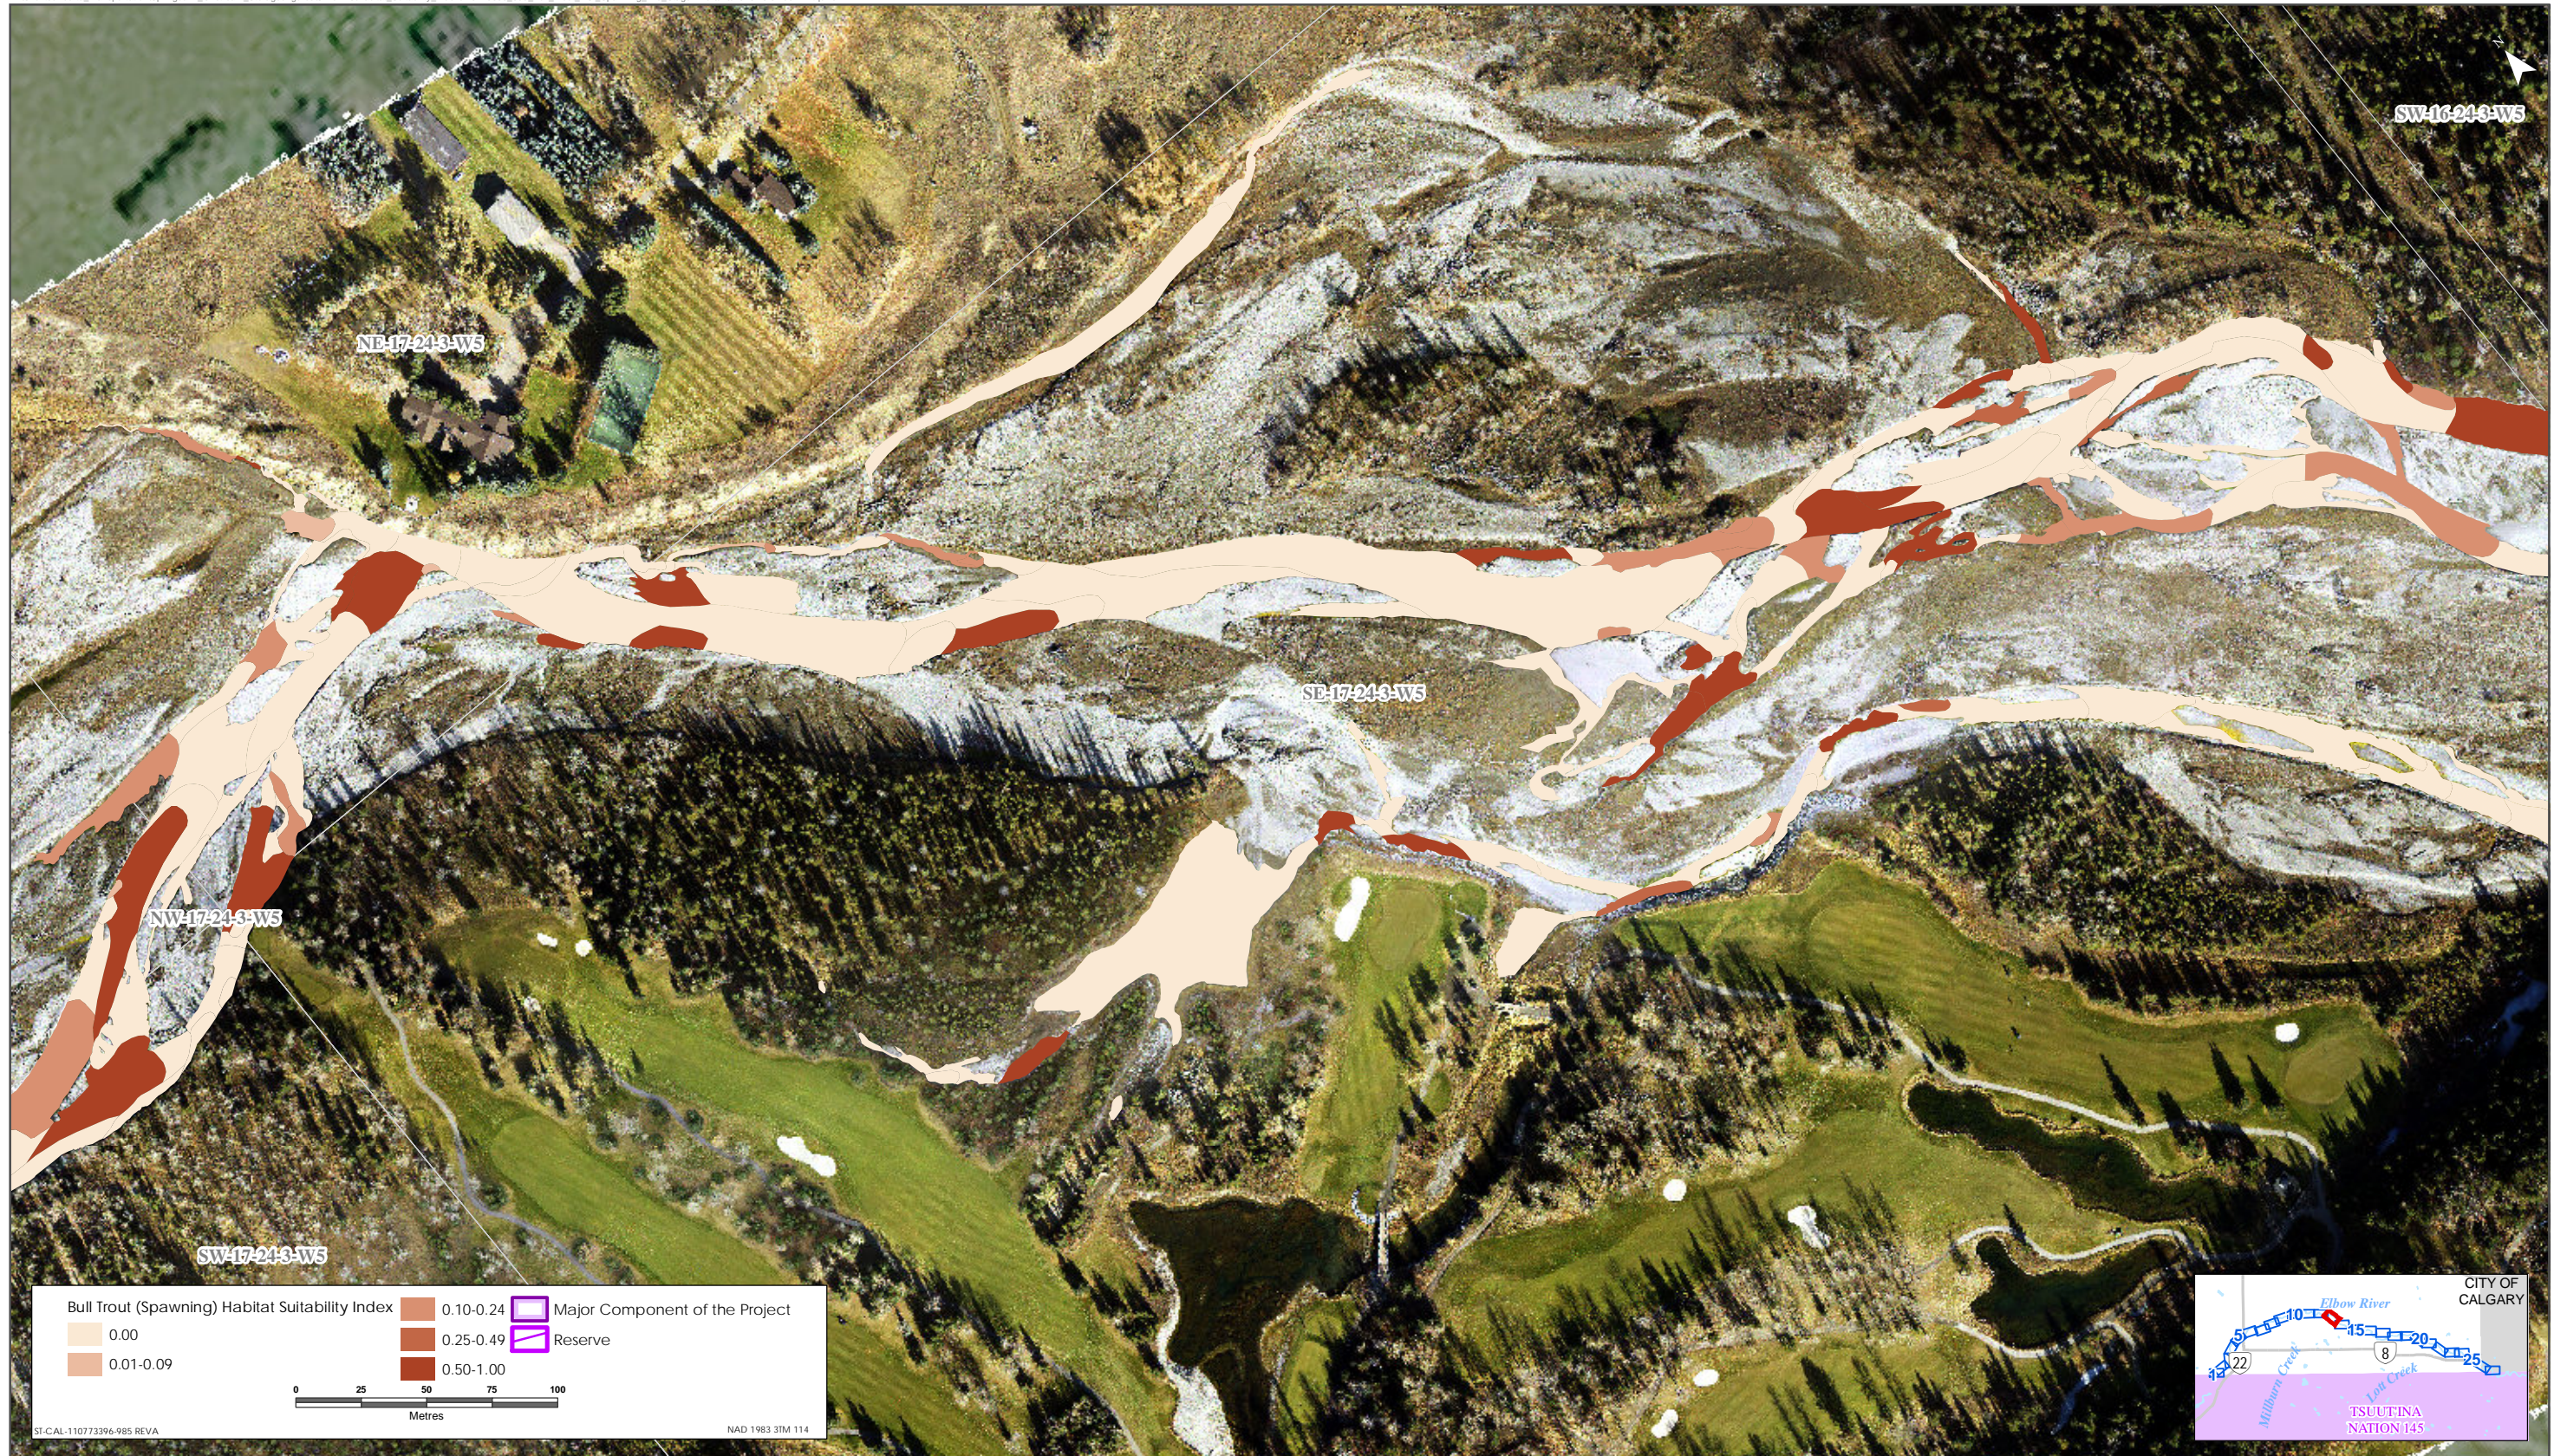

Bull Trout HSI Map for Elbow River (Spawning Life Stage)

Sources: Base Data - Government of Alberta, Government of Canada. Thematic Data - Stantec Ltd. Imagery: 1:10cm resolution October 2019