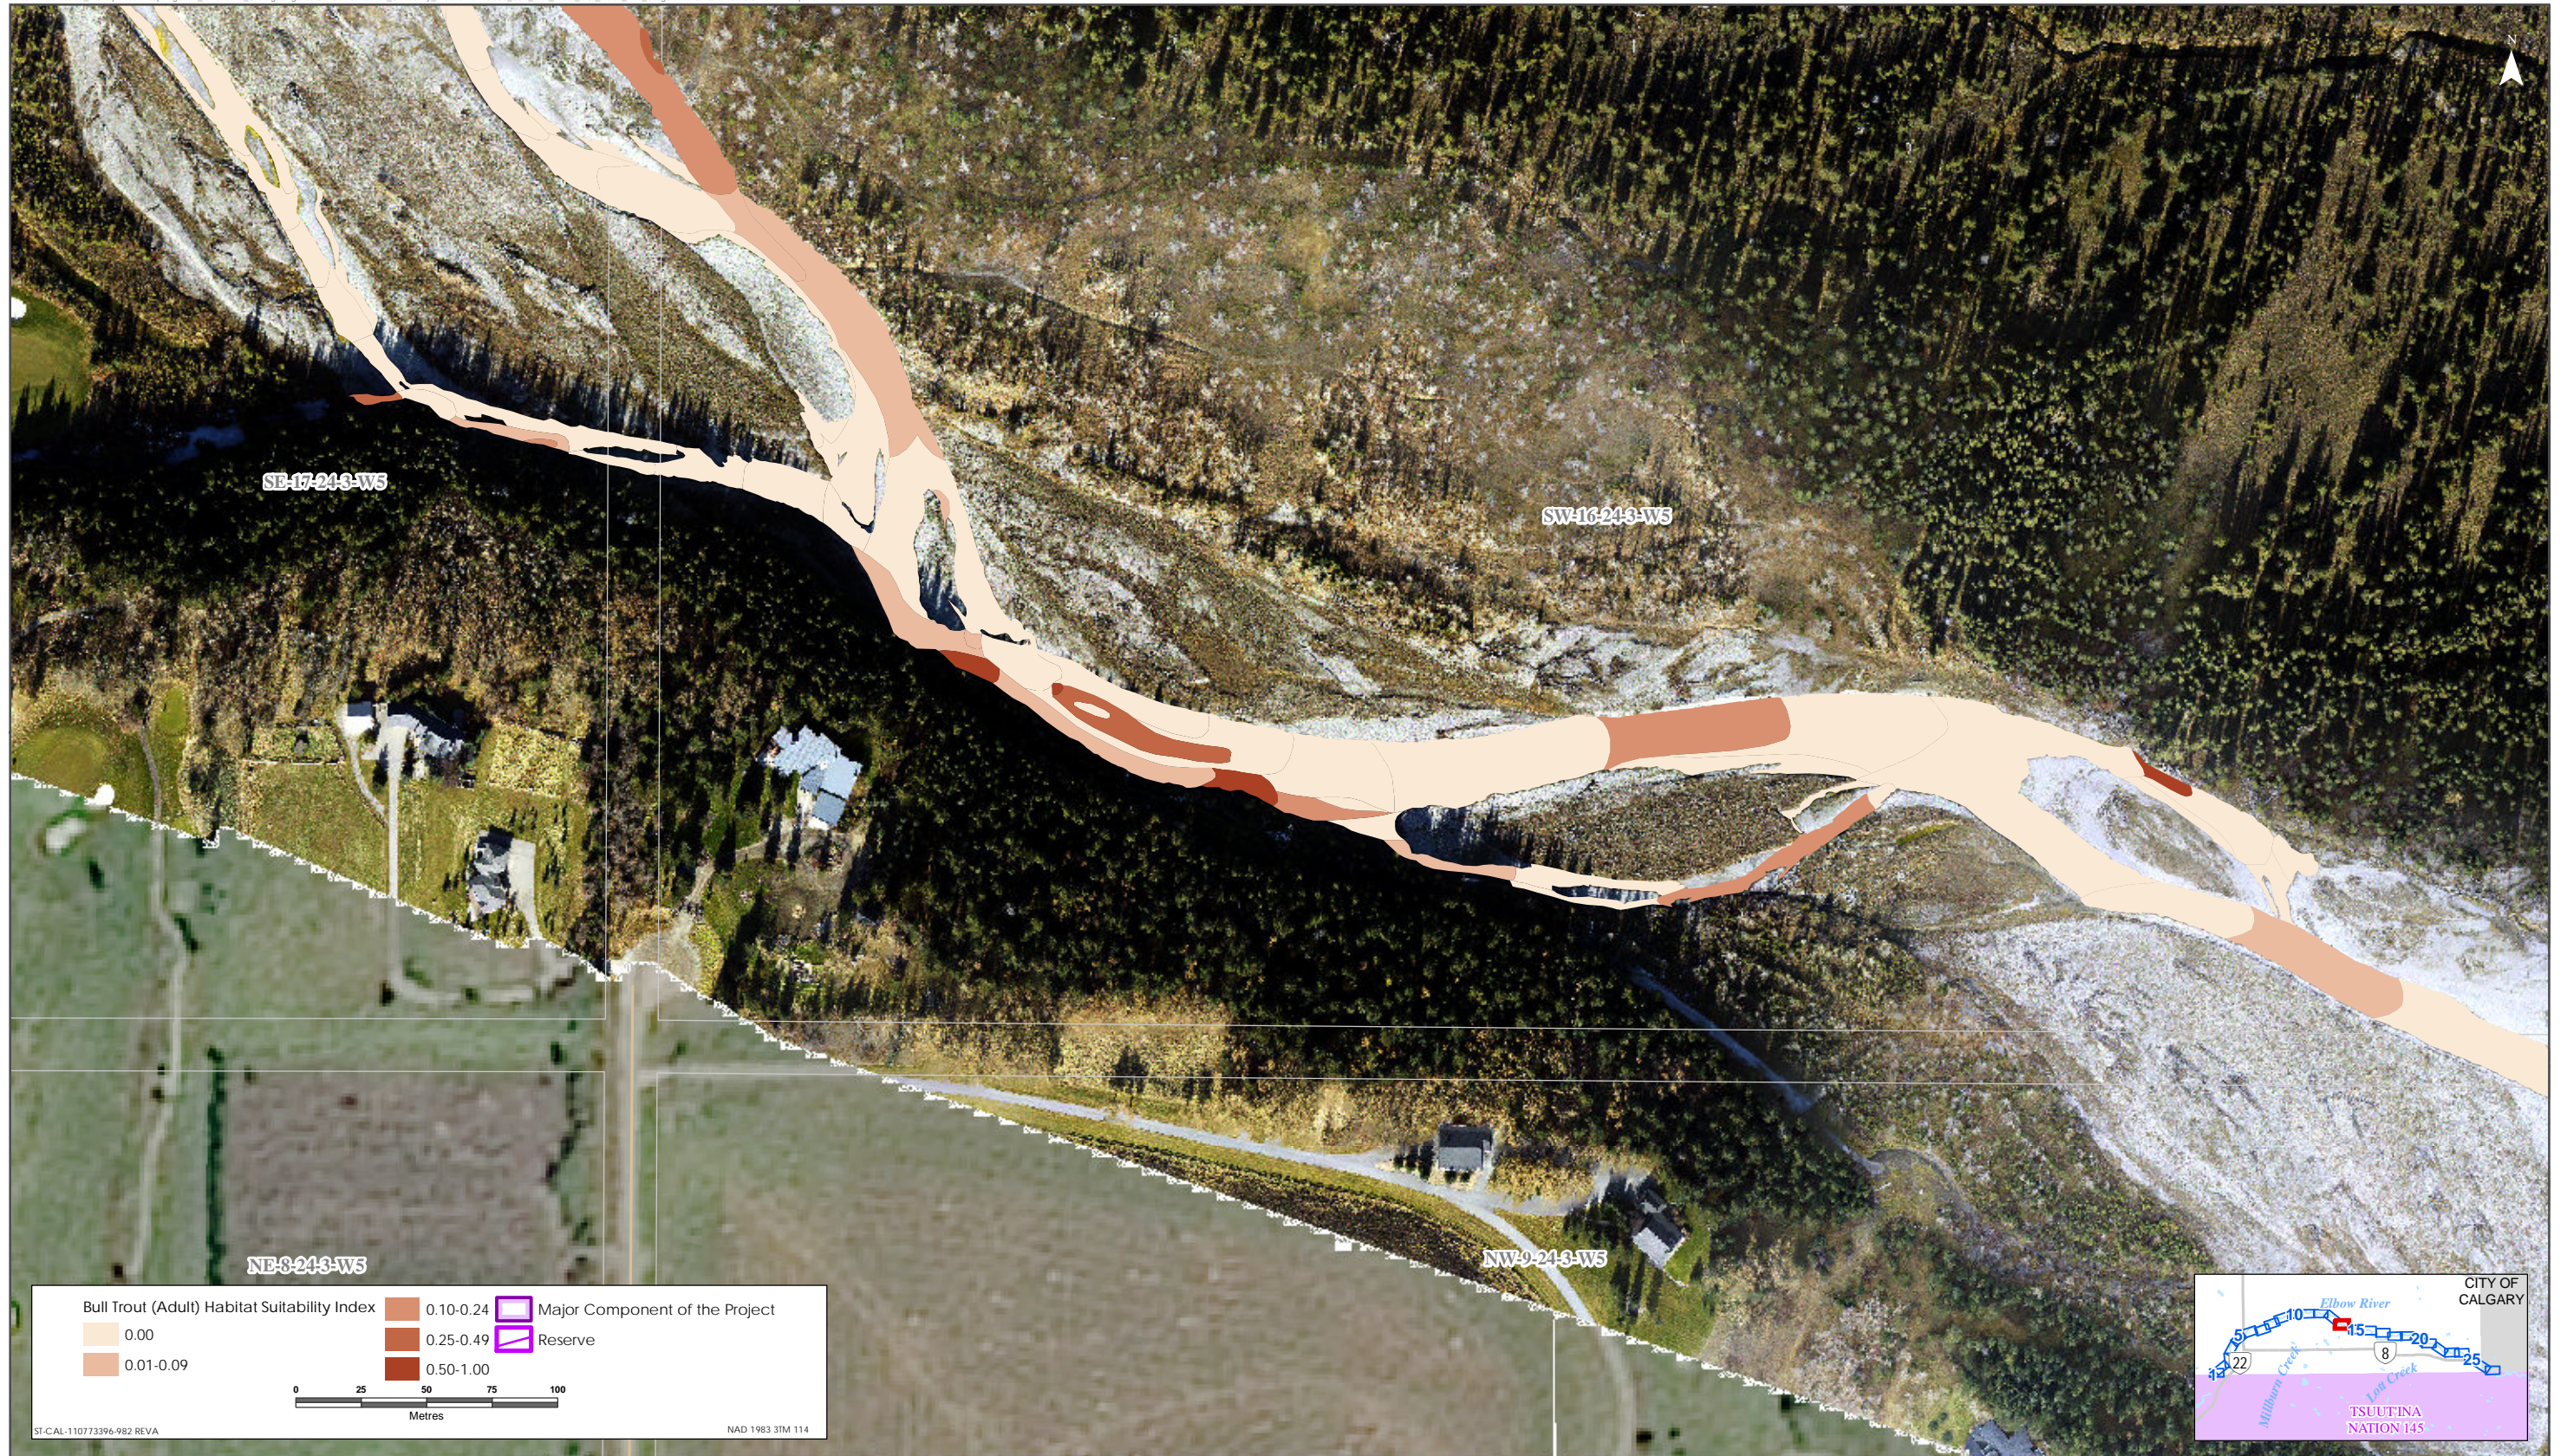

Bull Trout HSI Map for Elbow River (Adult Life Stage)

Sources: Base Data - Government of Alberta, Government of Canada. Thematic Data - Stantec Ltd. Imagery: 1m 10cm resolution October 2019