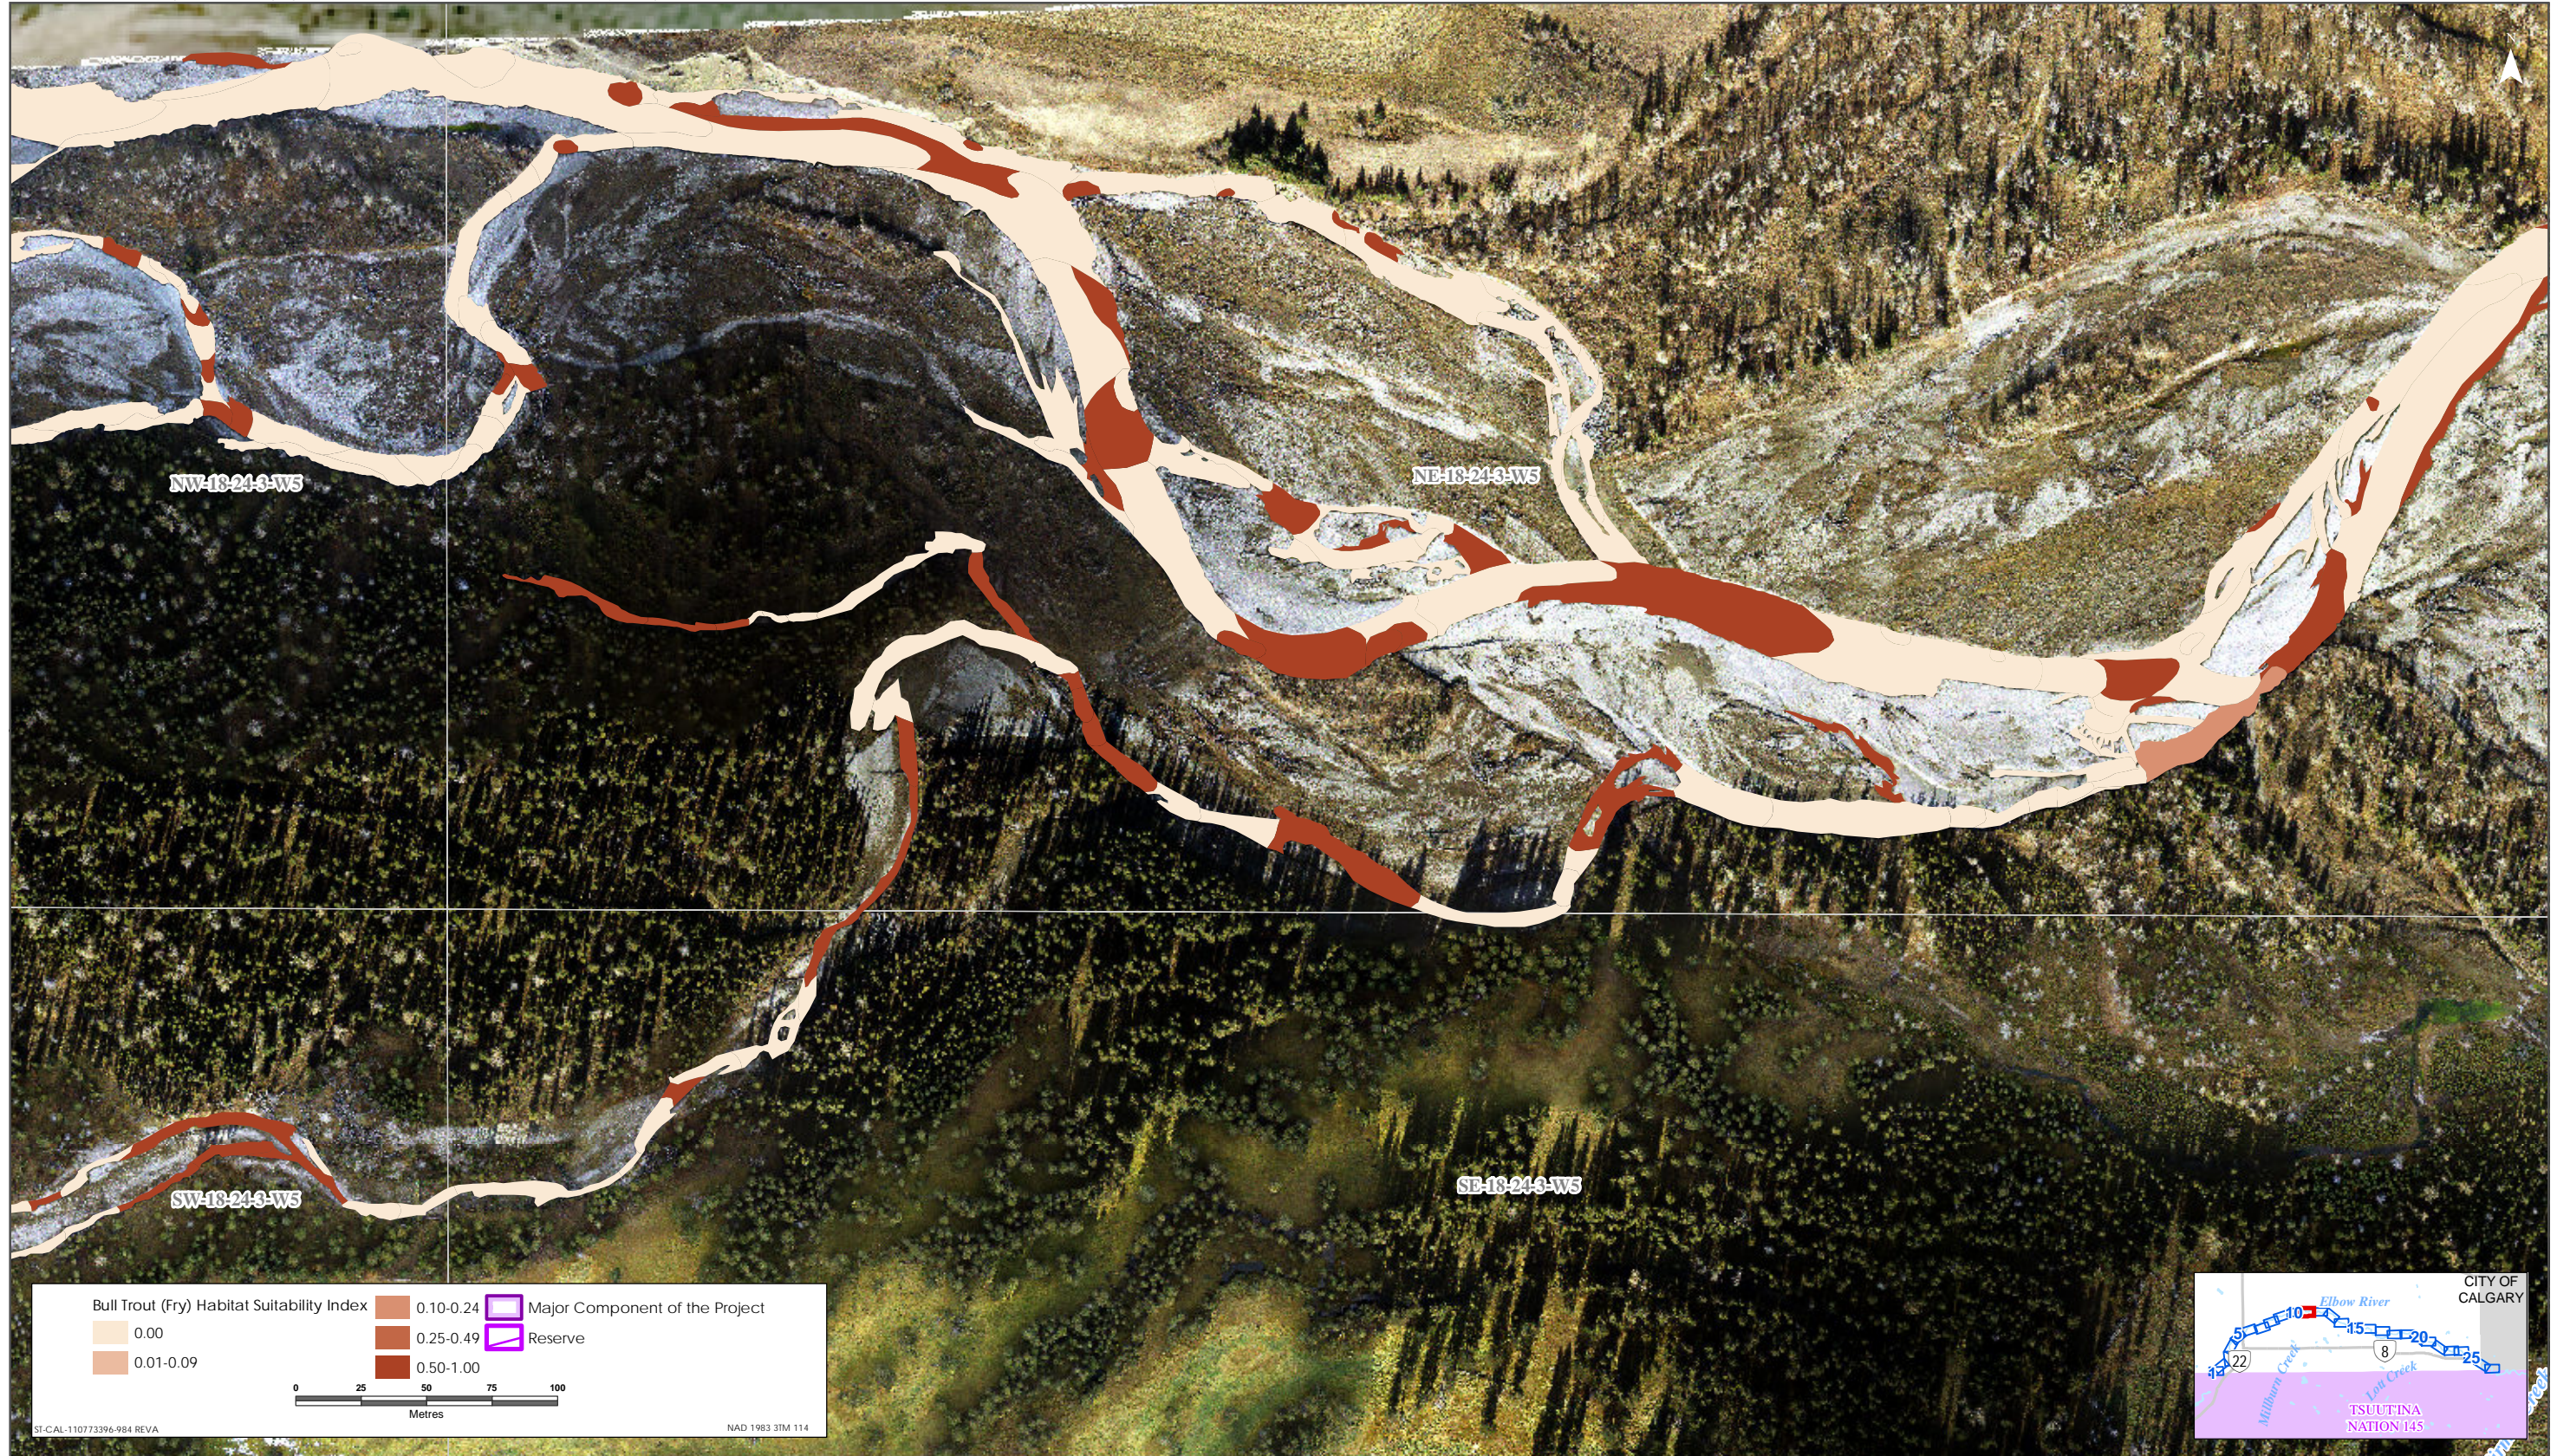

Bull Trout HSI Map for Elbow River (Fry Life Stage)

Sources: Base Data - Government of Alberta, Government of Canada. Thematic Data - Stantec Ltd.
Imagery: 1-Air 10cm resolution October 2019