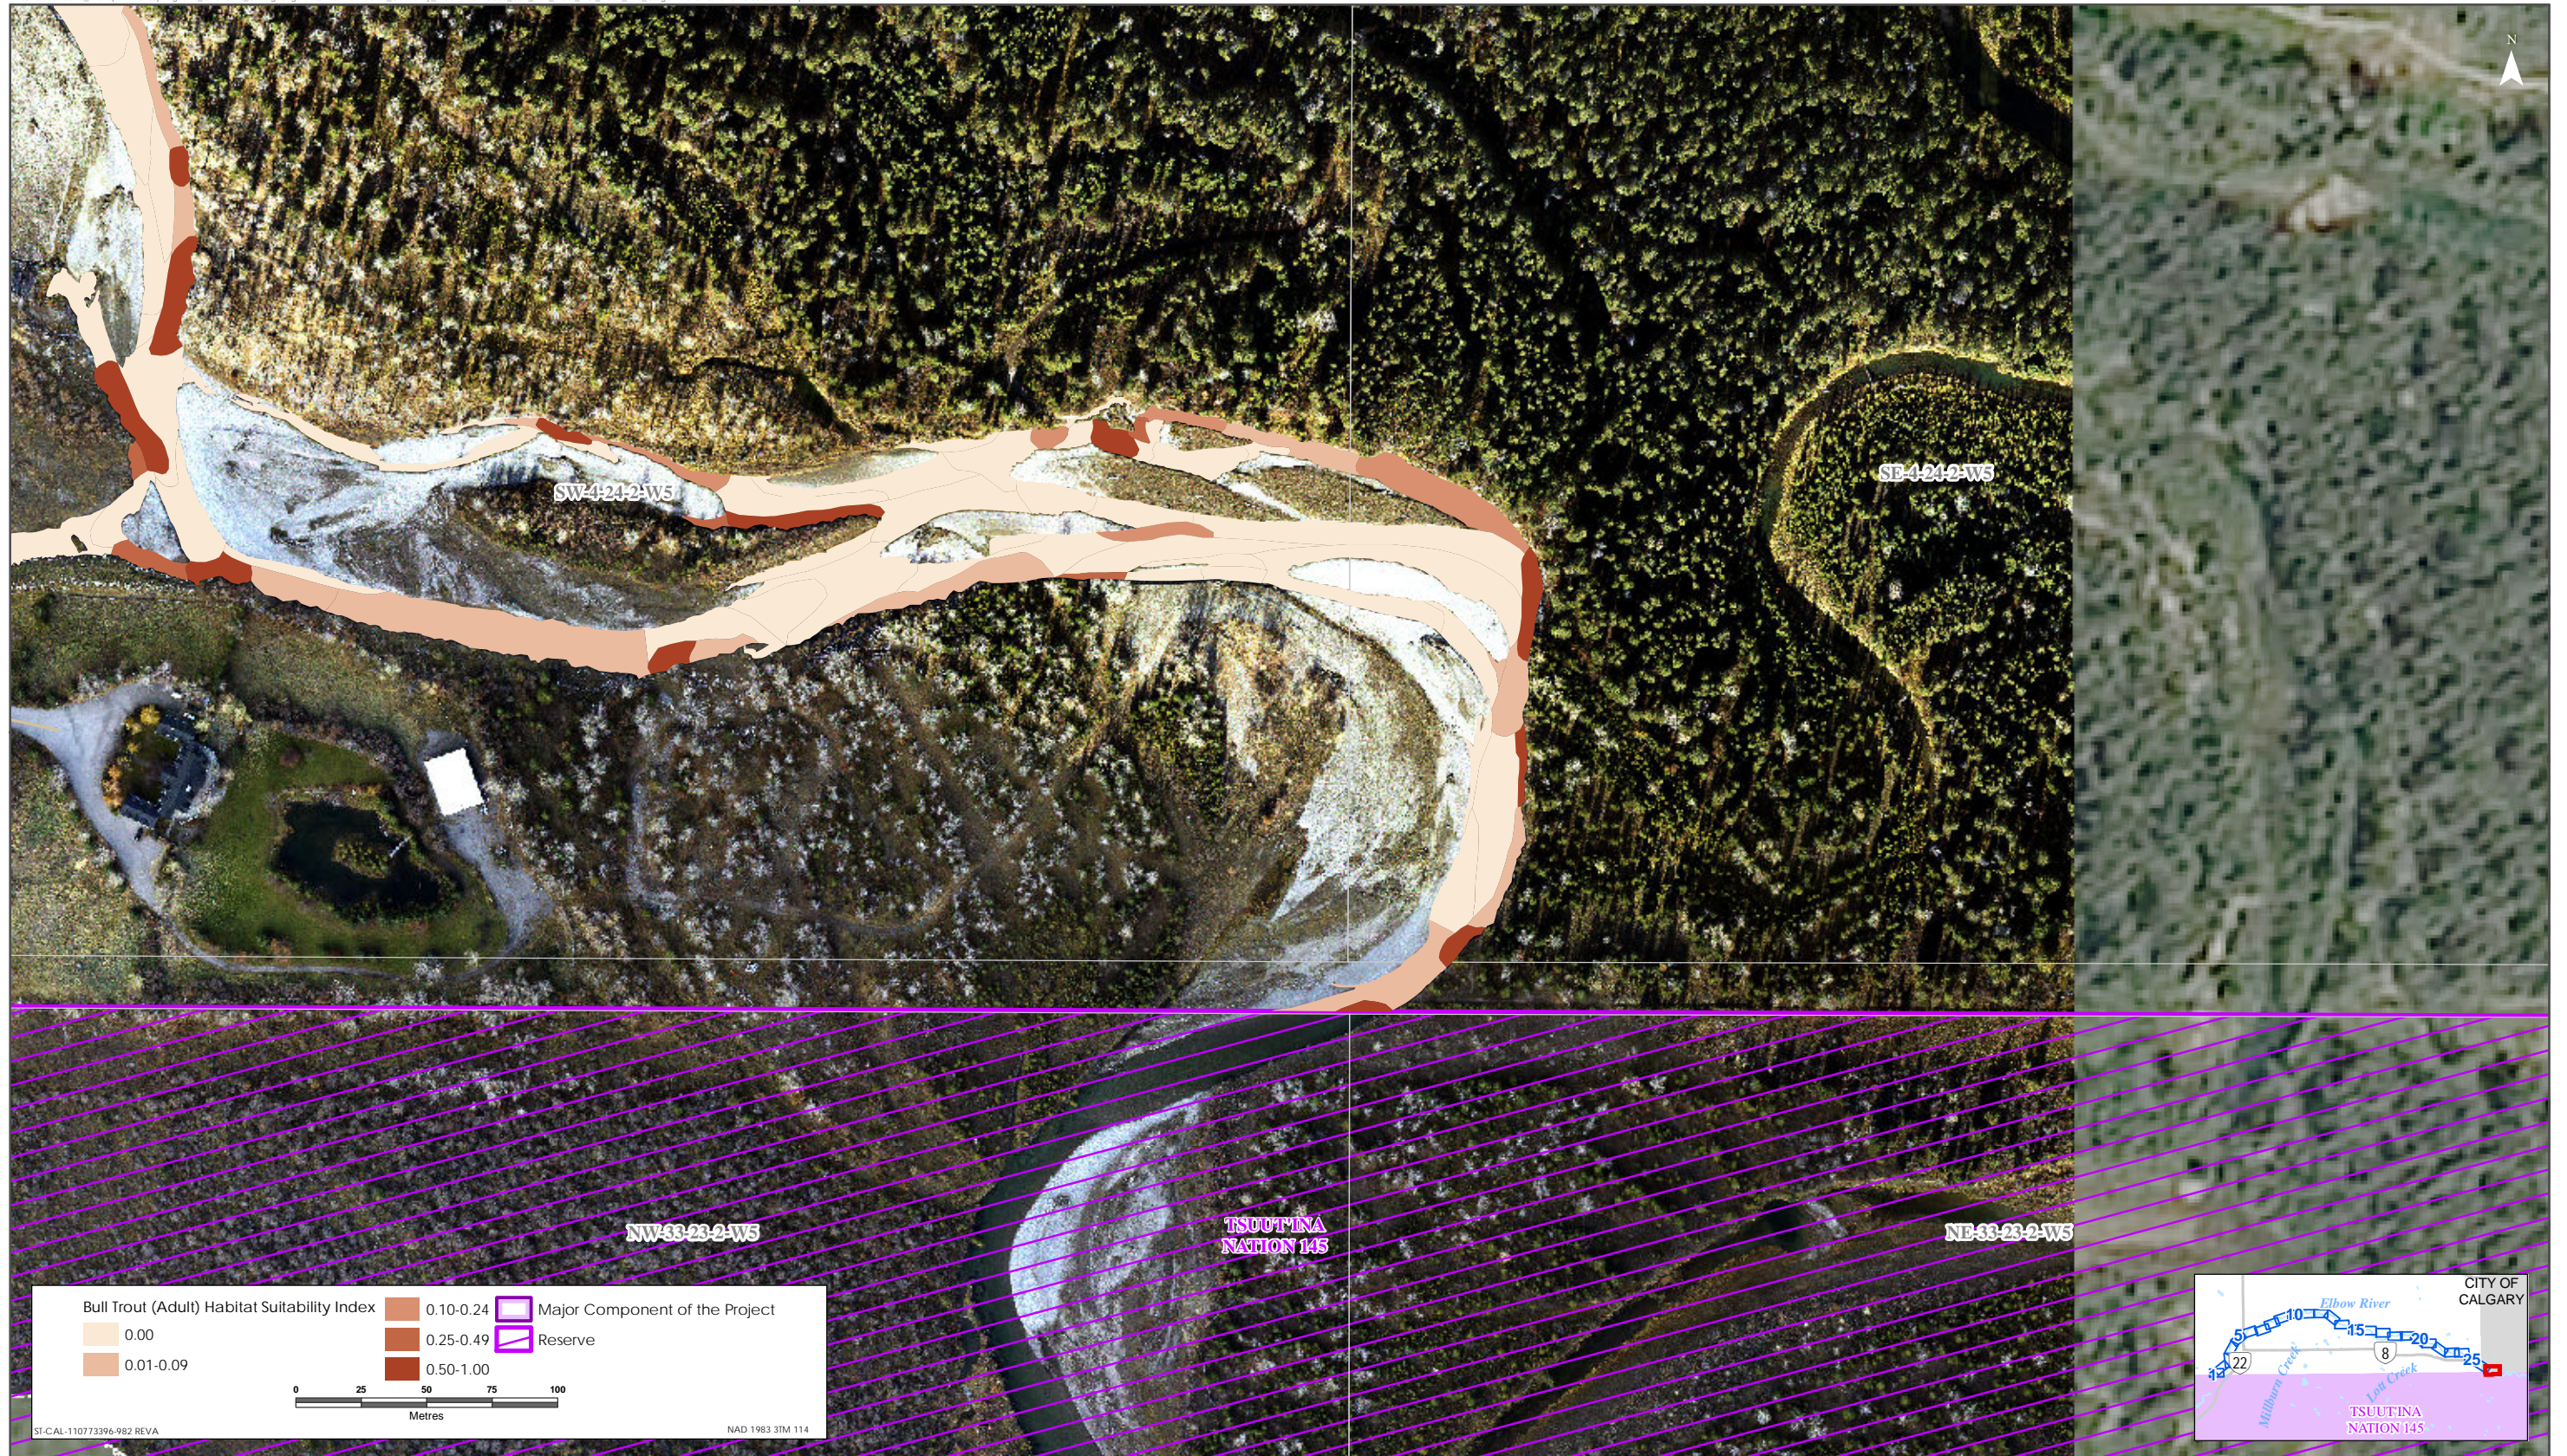

Bull Trout HSI Map for Elbow River (Adult Life Stage)

Sources: Base Data - Government of Alberta, Government of Canada. Thematic Data - Stantec Ltd. Imagery: 1:1m 10cm resolution October 2019

Bull Trout HSI Map for Elbow River (Adult Life Stage)