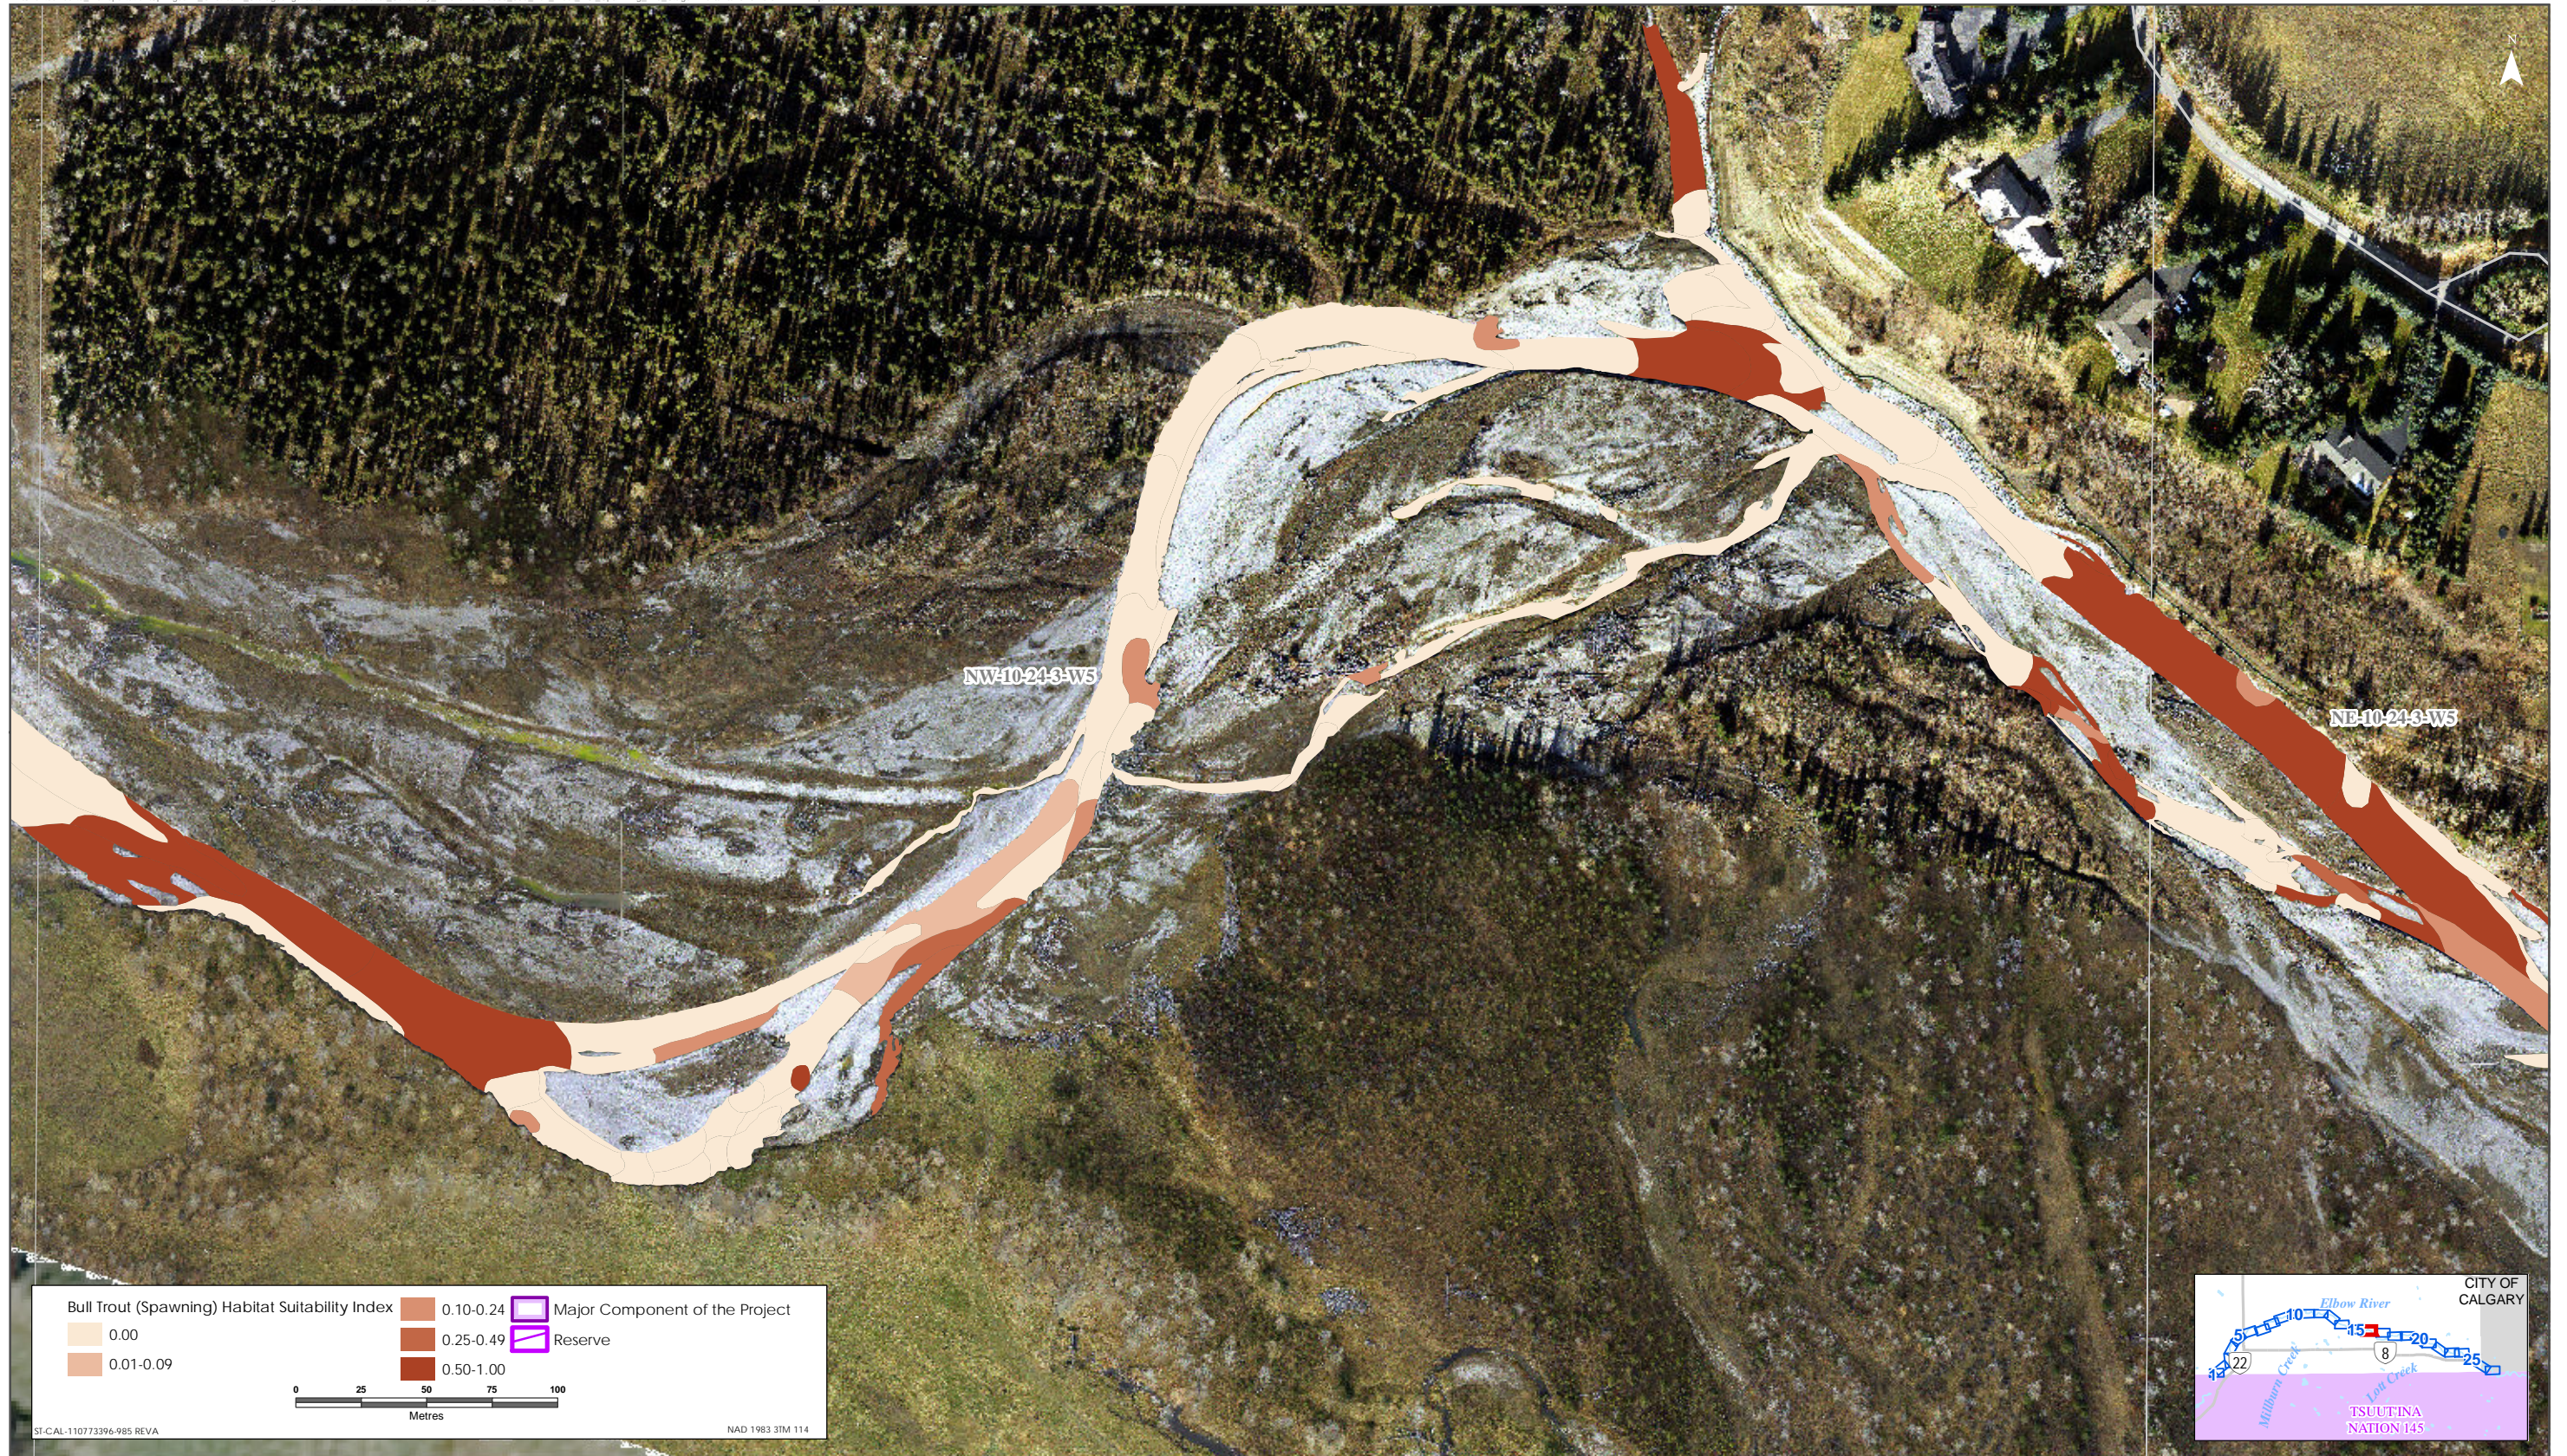

Bull Trout HSI Map for Elbow River (Spawning Life Stage)

Sources: Base Data - Government of Alberta, Government of Canada. Thematic Data - Stantec Ltd. Imagery: 1.4m 10cm resolution October 2019