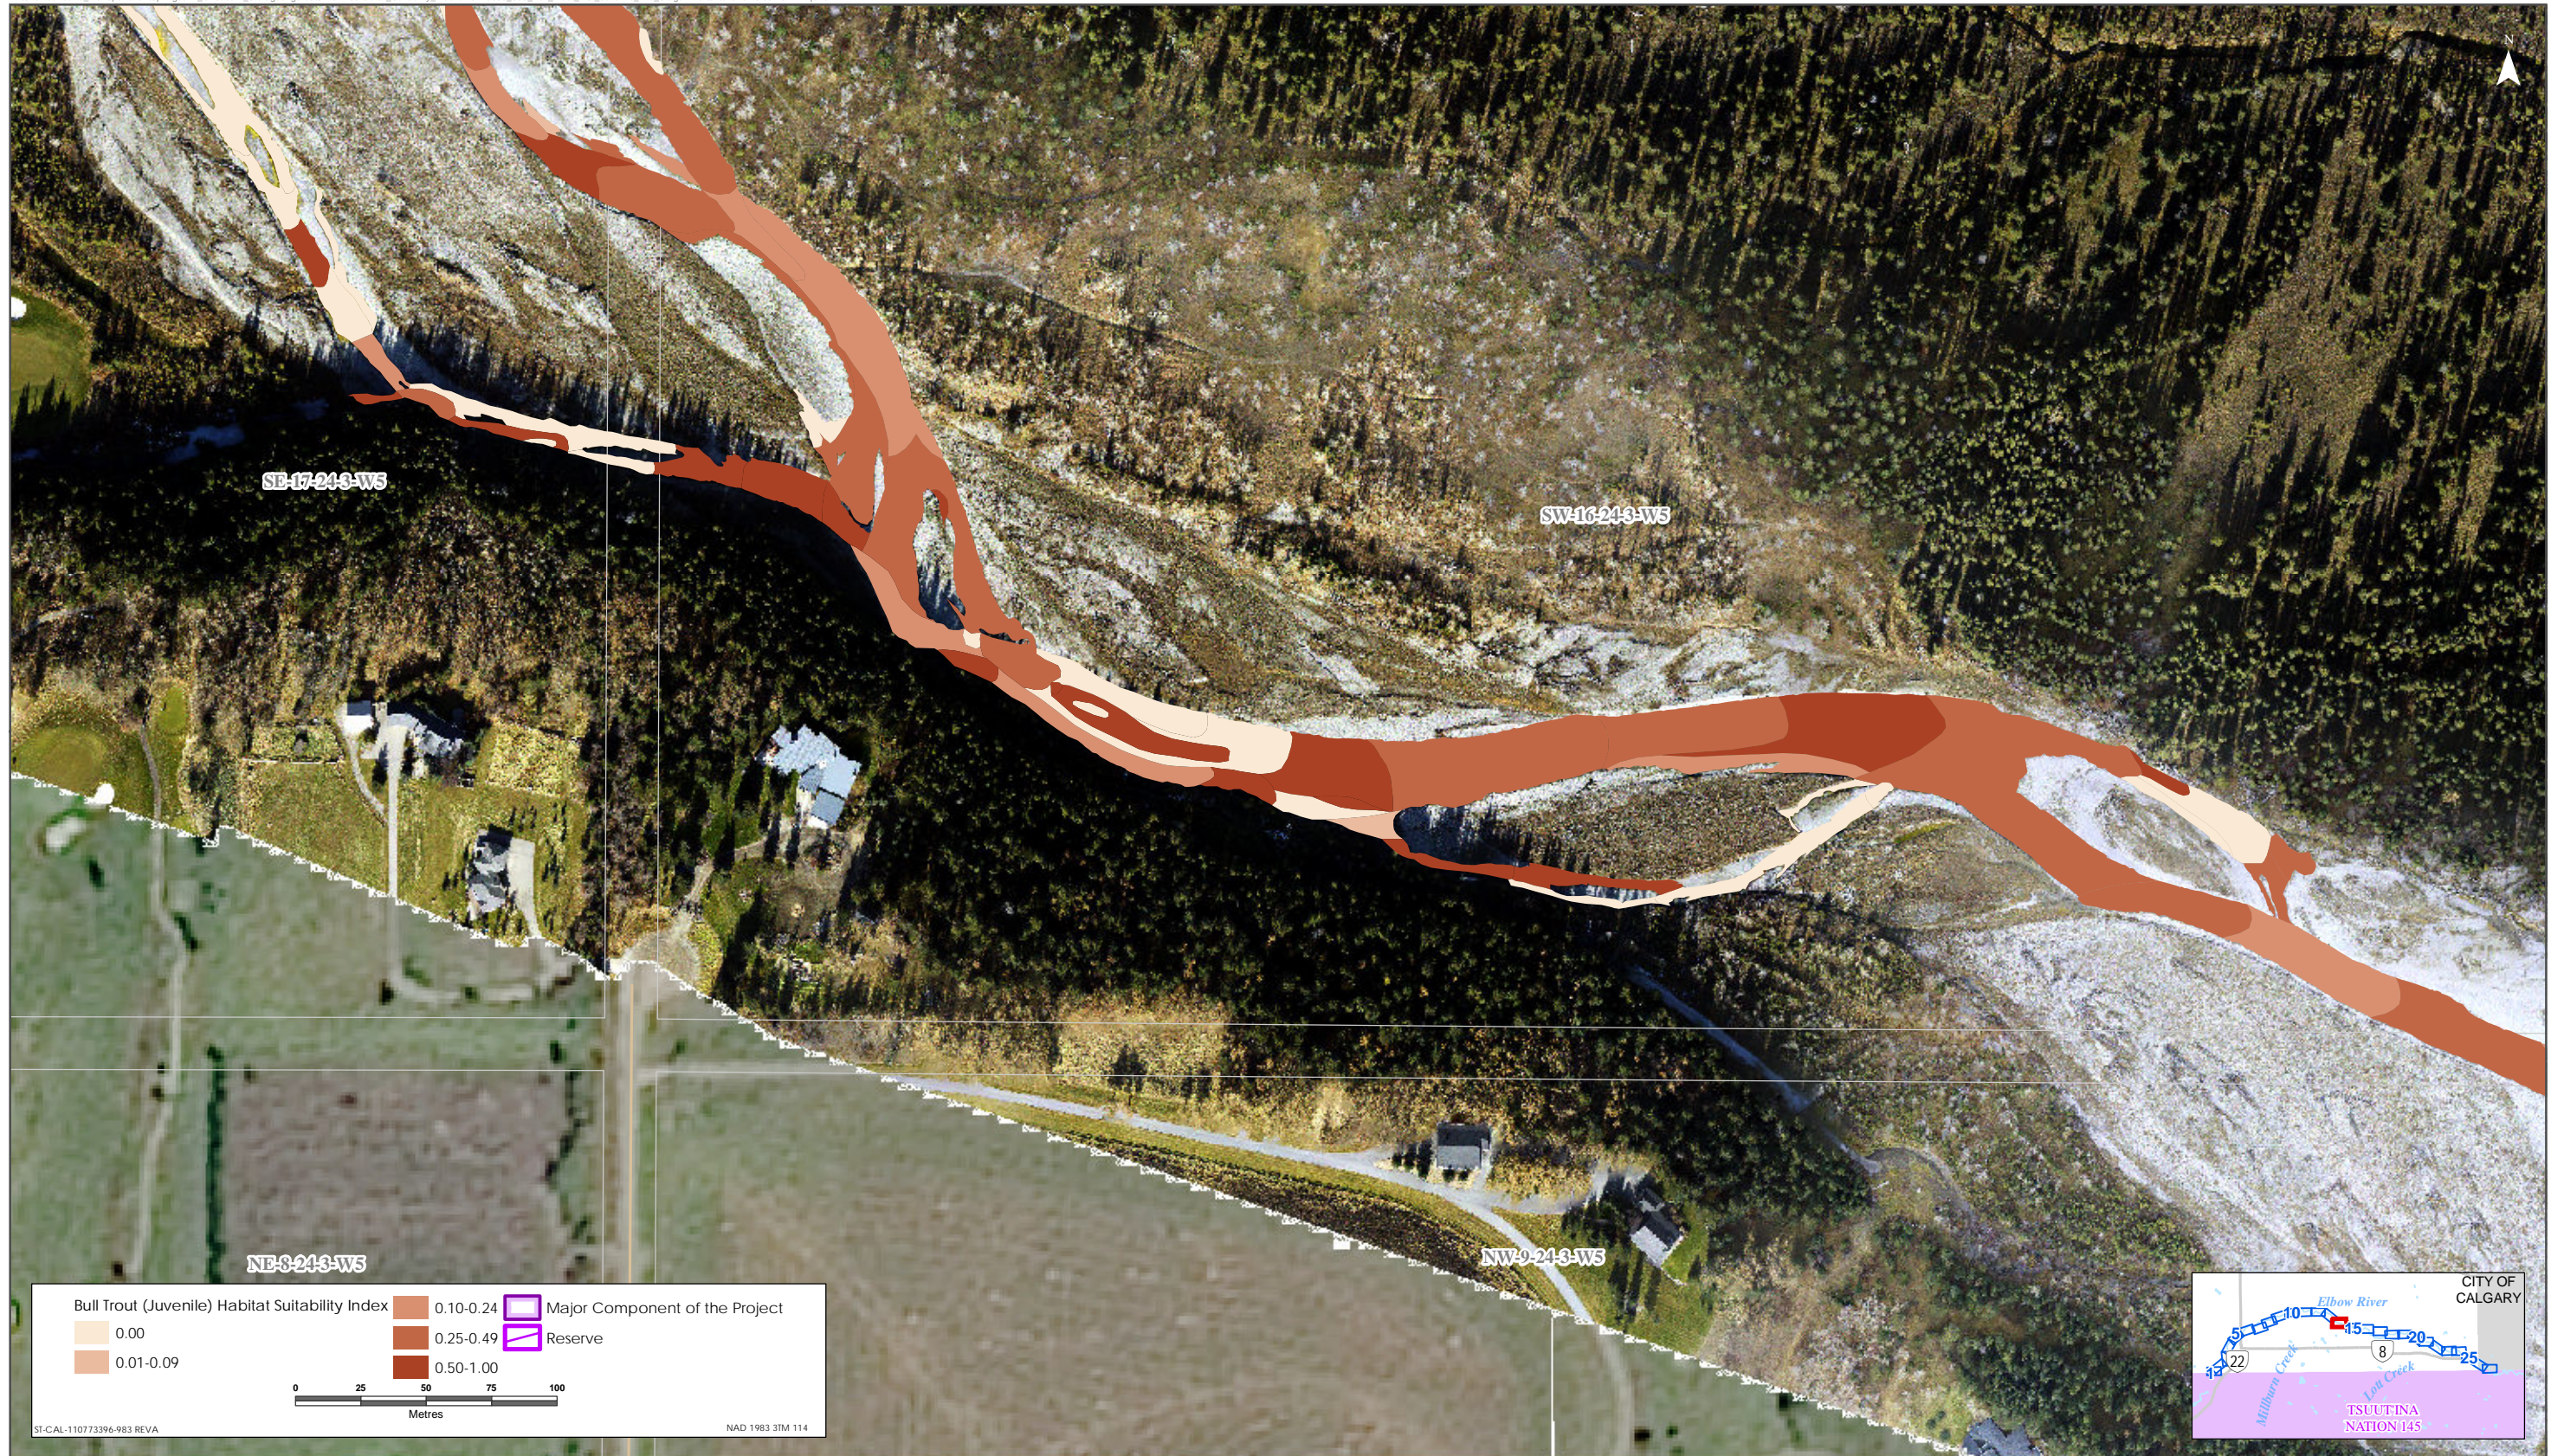

Bull Trout HSI Map for Elbow River (Juvenile Life Stage)

Sources: Base Data - Government of Alberta, Government of Canada. Thematic Data - Stantec Ltd. Imagery: 1m 10cm resolution October 2019