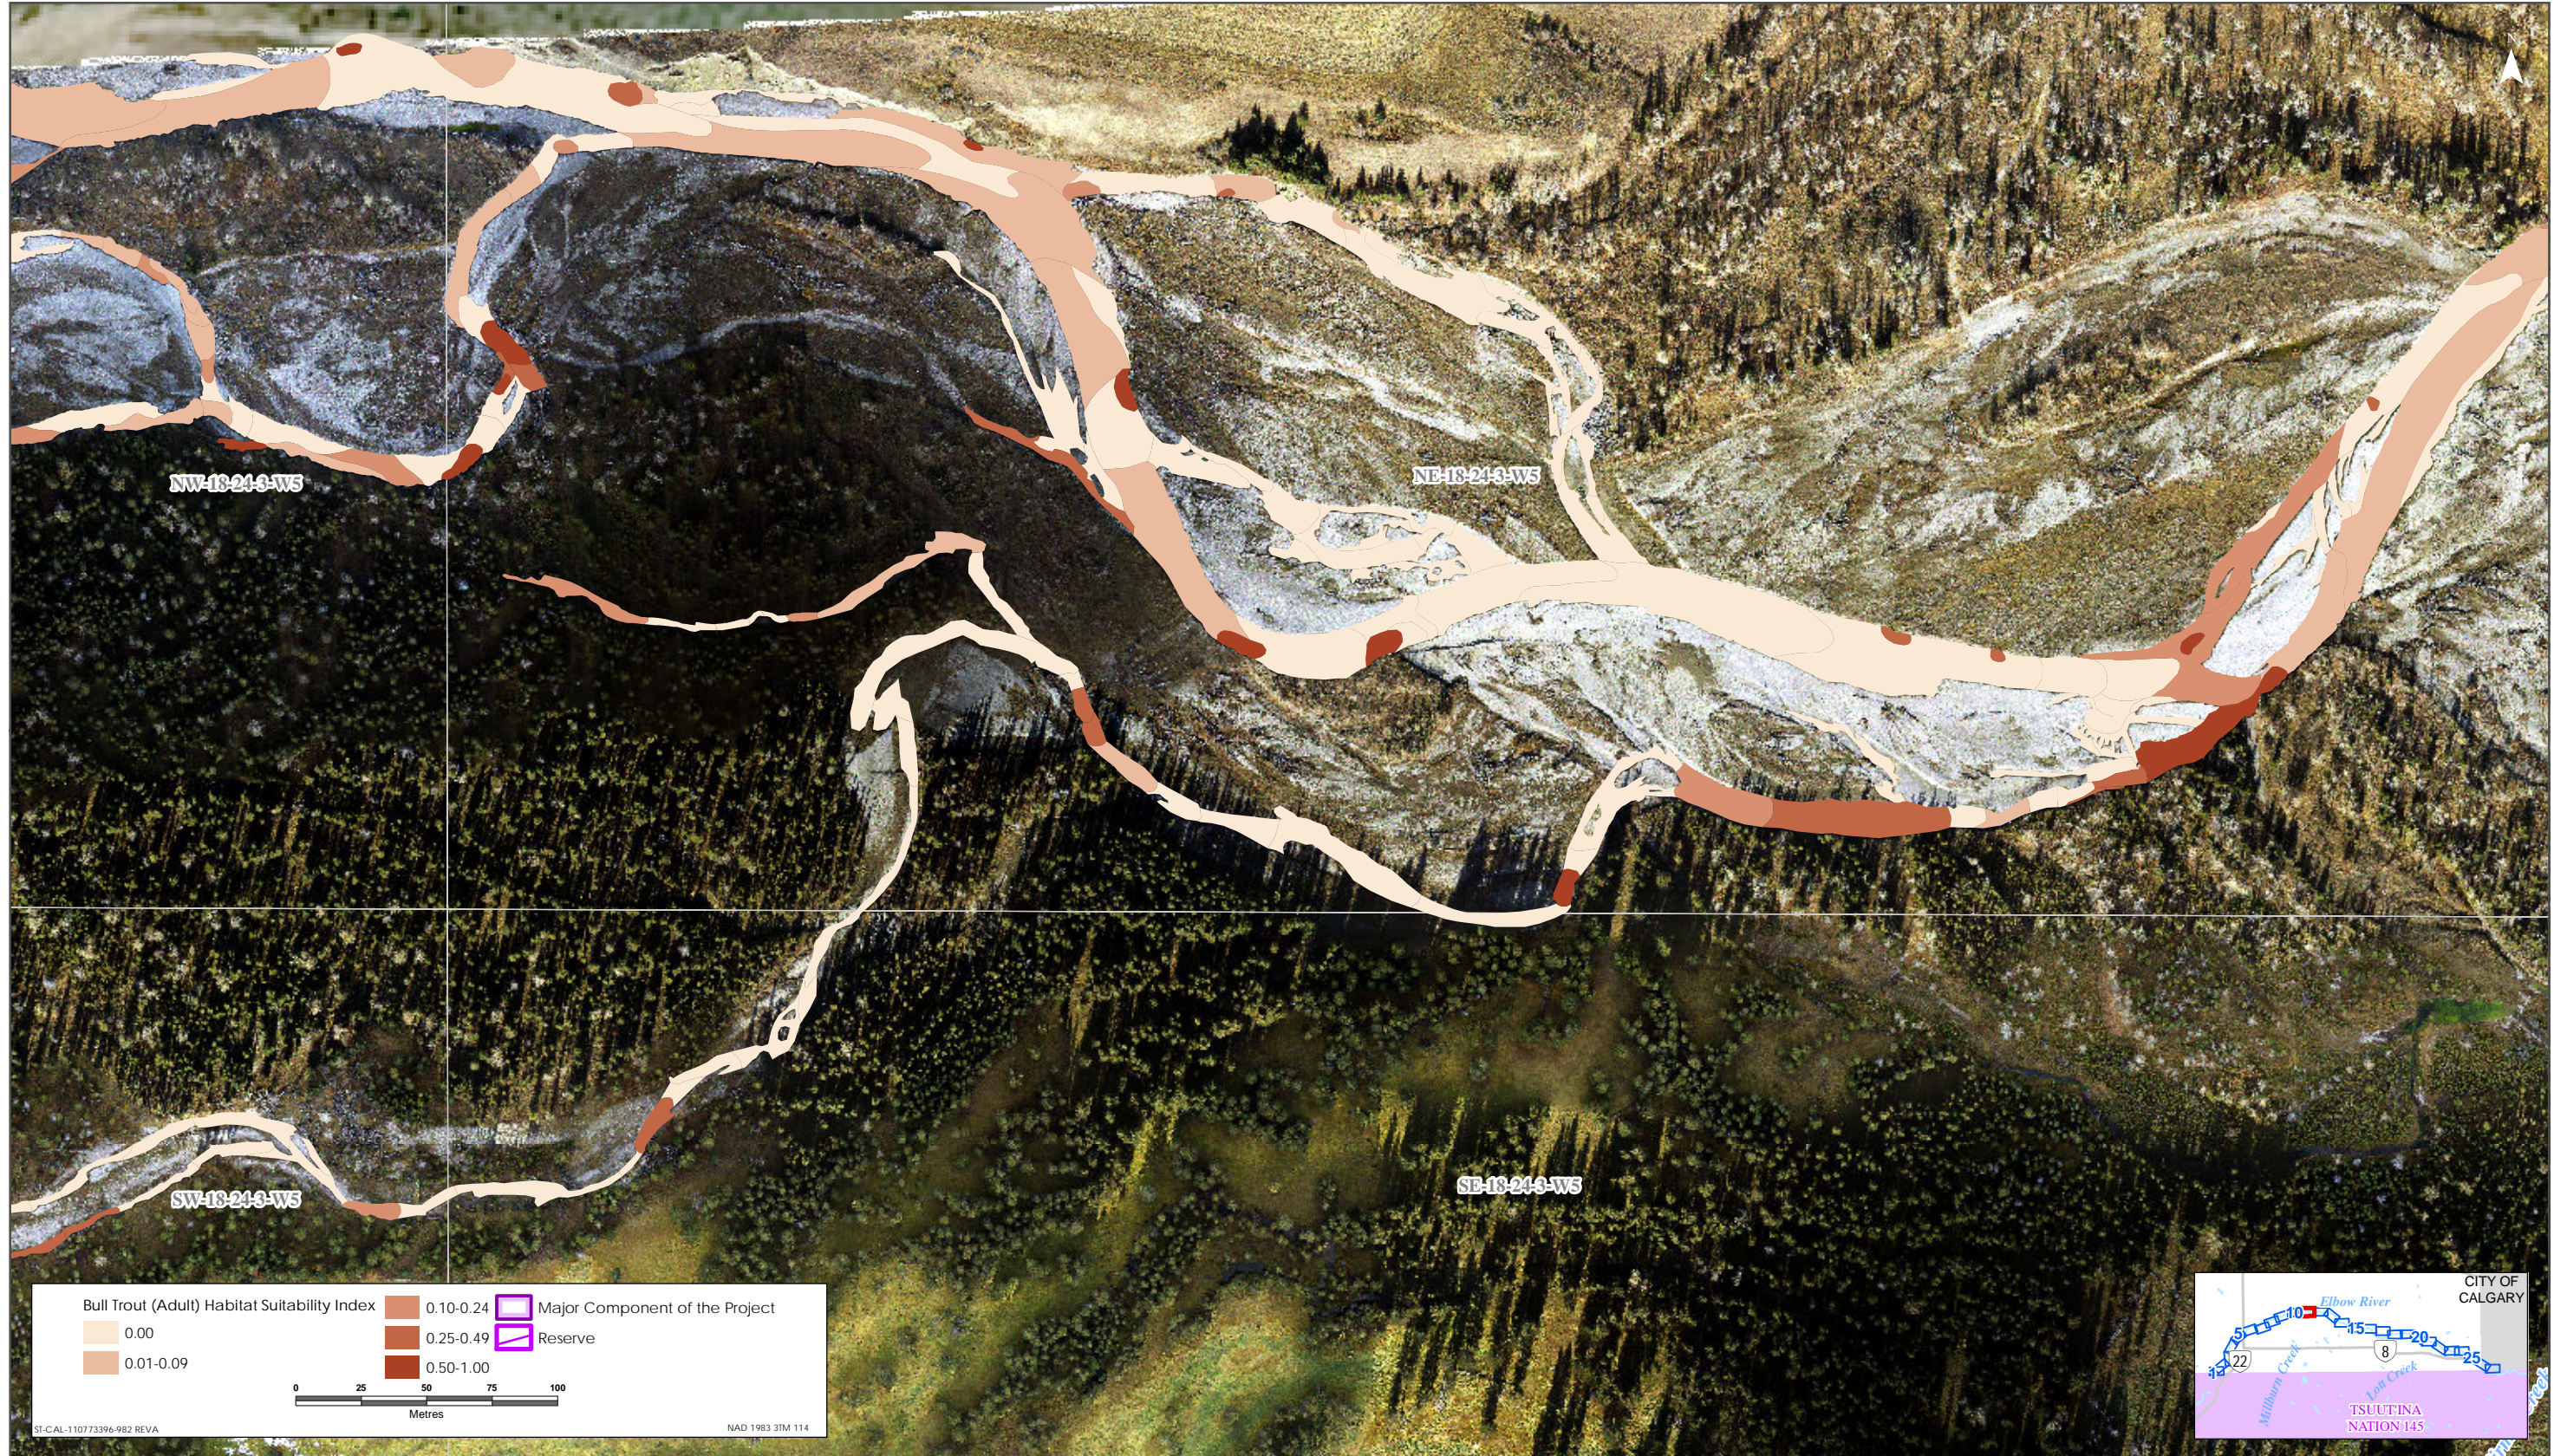

Bull Trout HSI Map for Elbow River (Adult Life Stage)

Sources: Base Data - Government of Alberta, Government of Canada. Thematic Data - Stantec Ltd. Imagery: 1:4m 10cm resolution October 2019