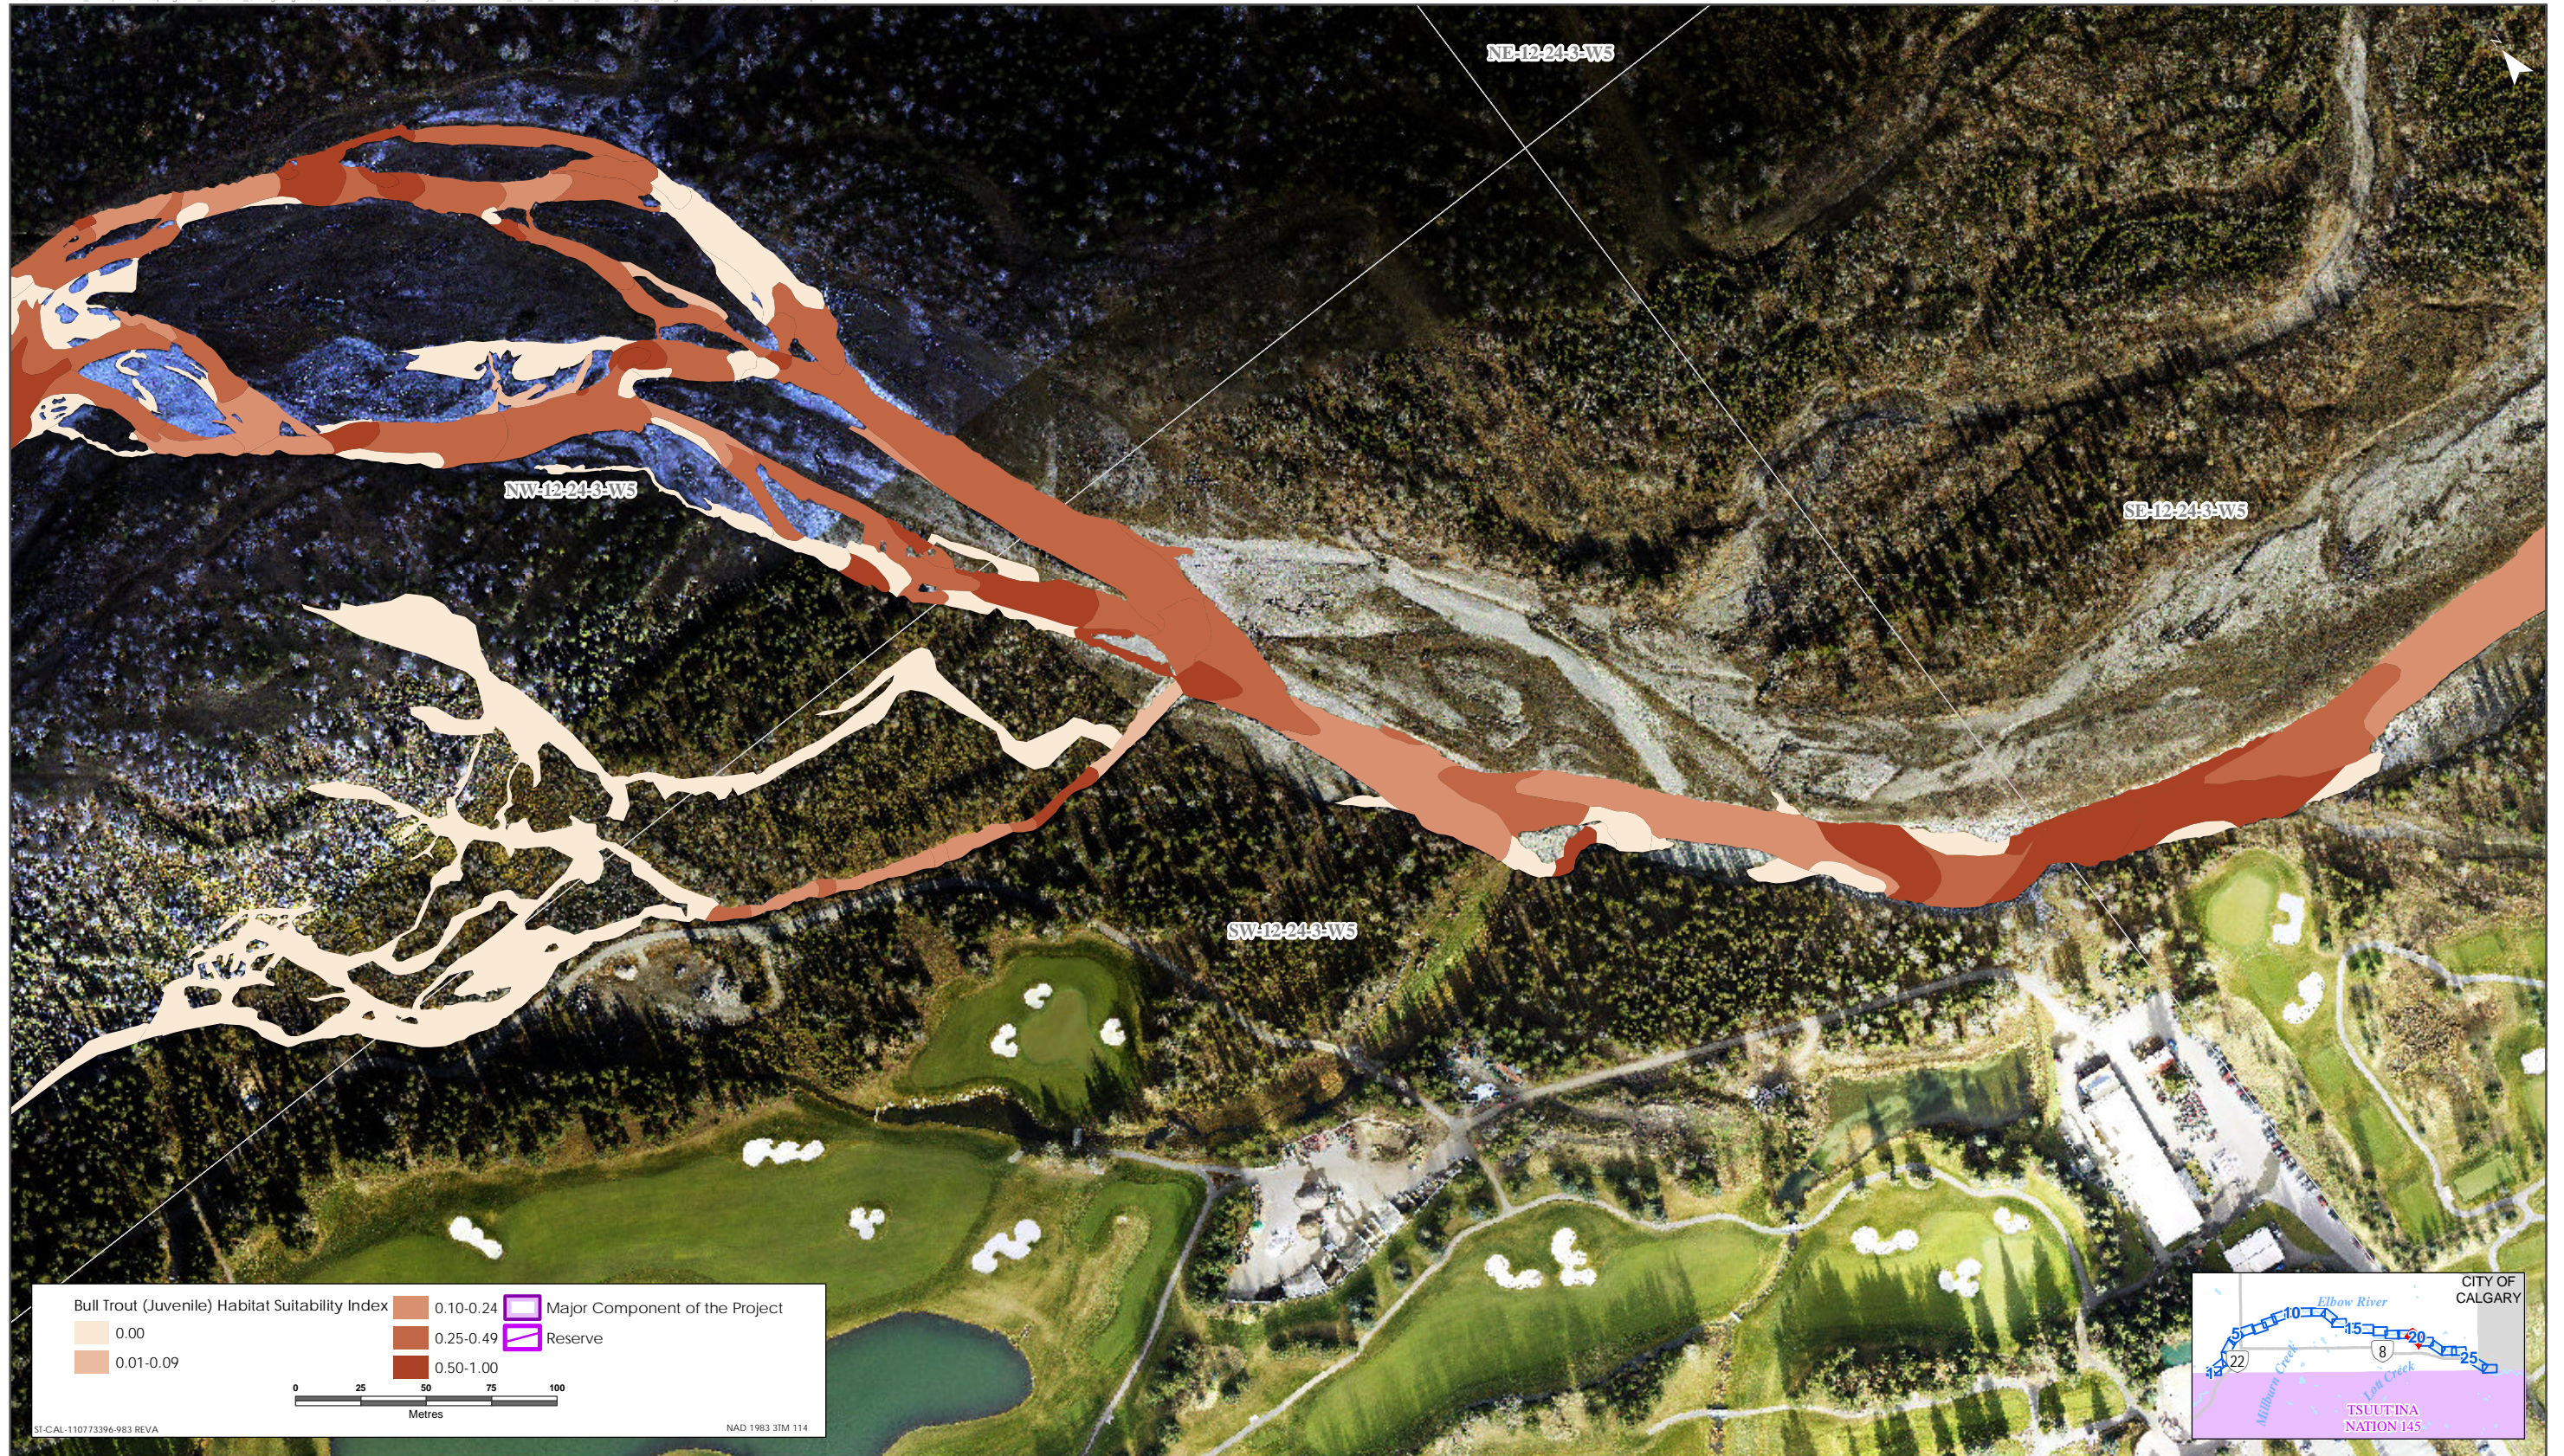

Bull Trout HSI Map for Elbow River (Juvenile Life Stage)

Sources: Base Data - Government of Alberta, Government of Canada. Thematic Data - Stantec Ltd.
Imagery: 1.4m 10cm resolution October 2019