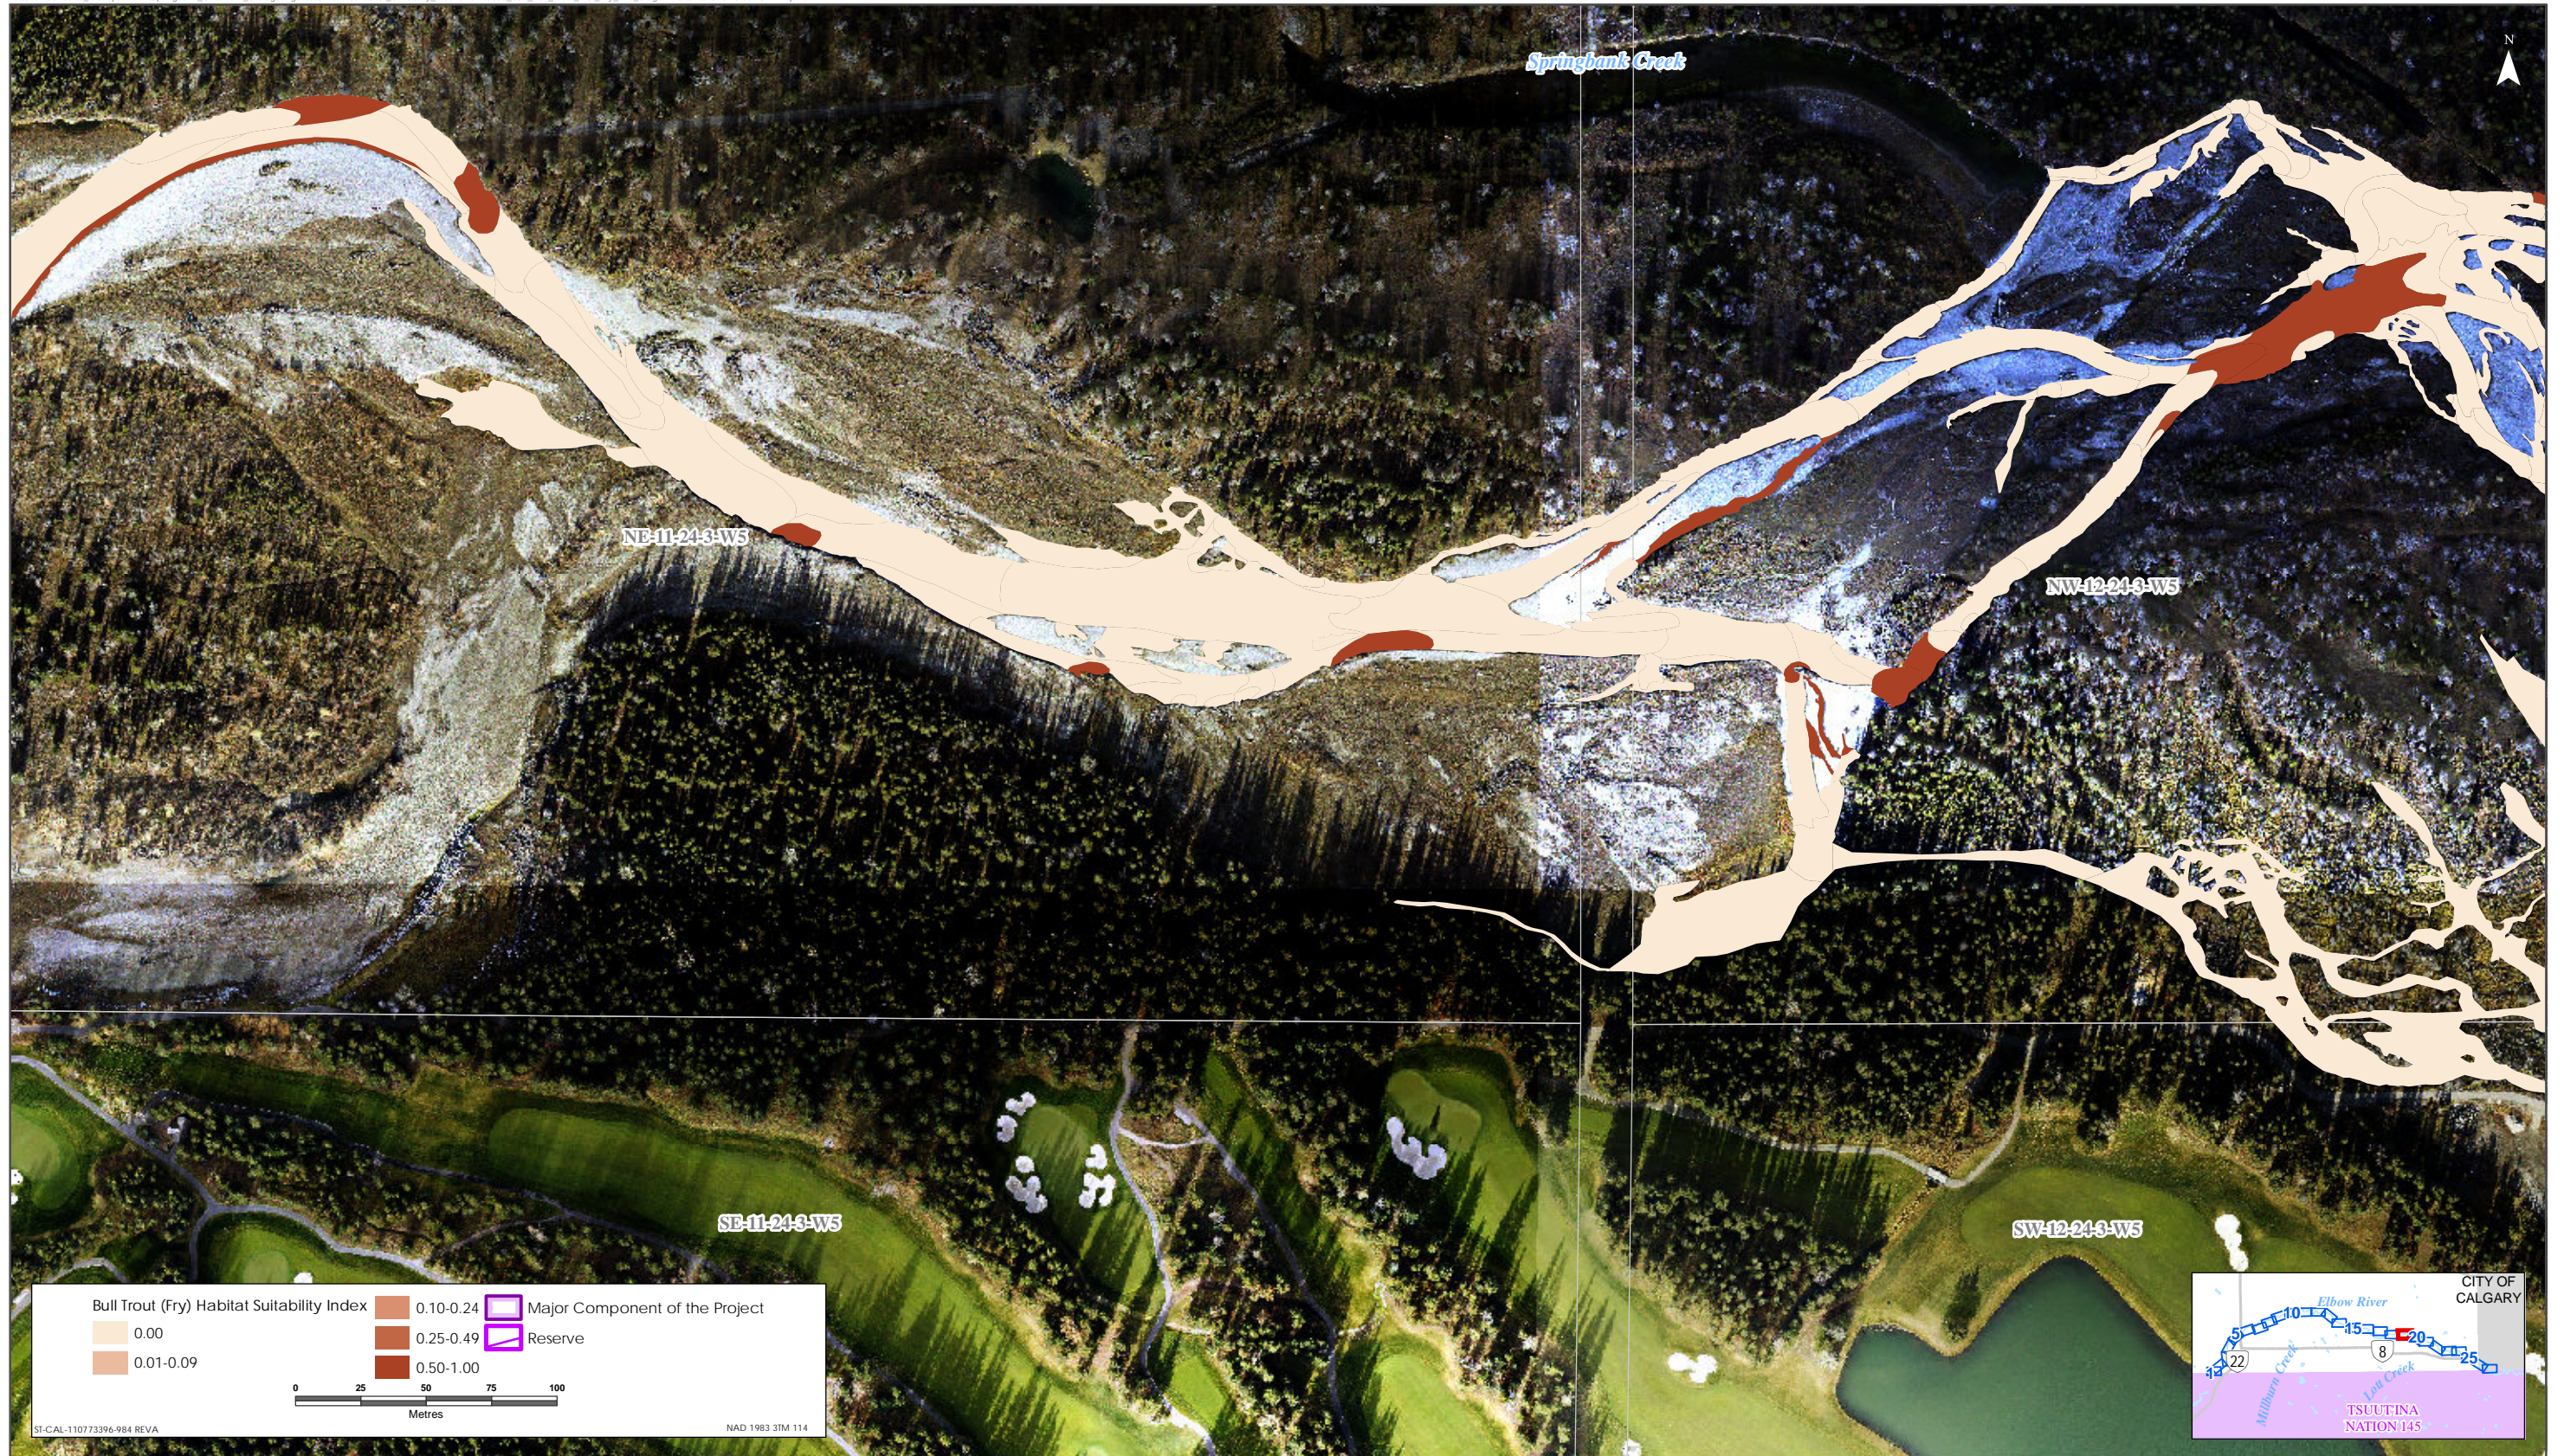

Bull Trout HSI Map for Elbow River (Fry Life Stage)

Sources: Base Data - Government of Alberta, Government of Canada. Thematic Data - Stantec Ltd. Imagery: 1.4m 10cm resolution October 2019