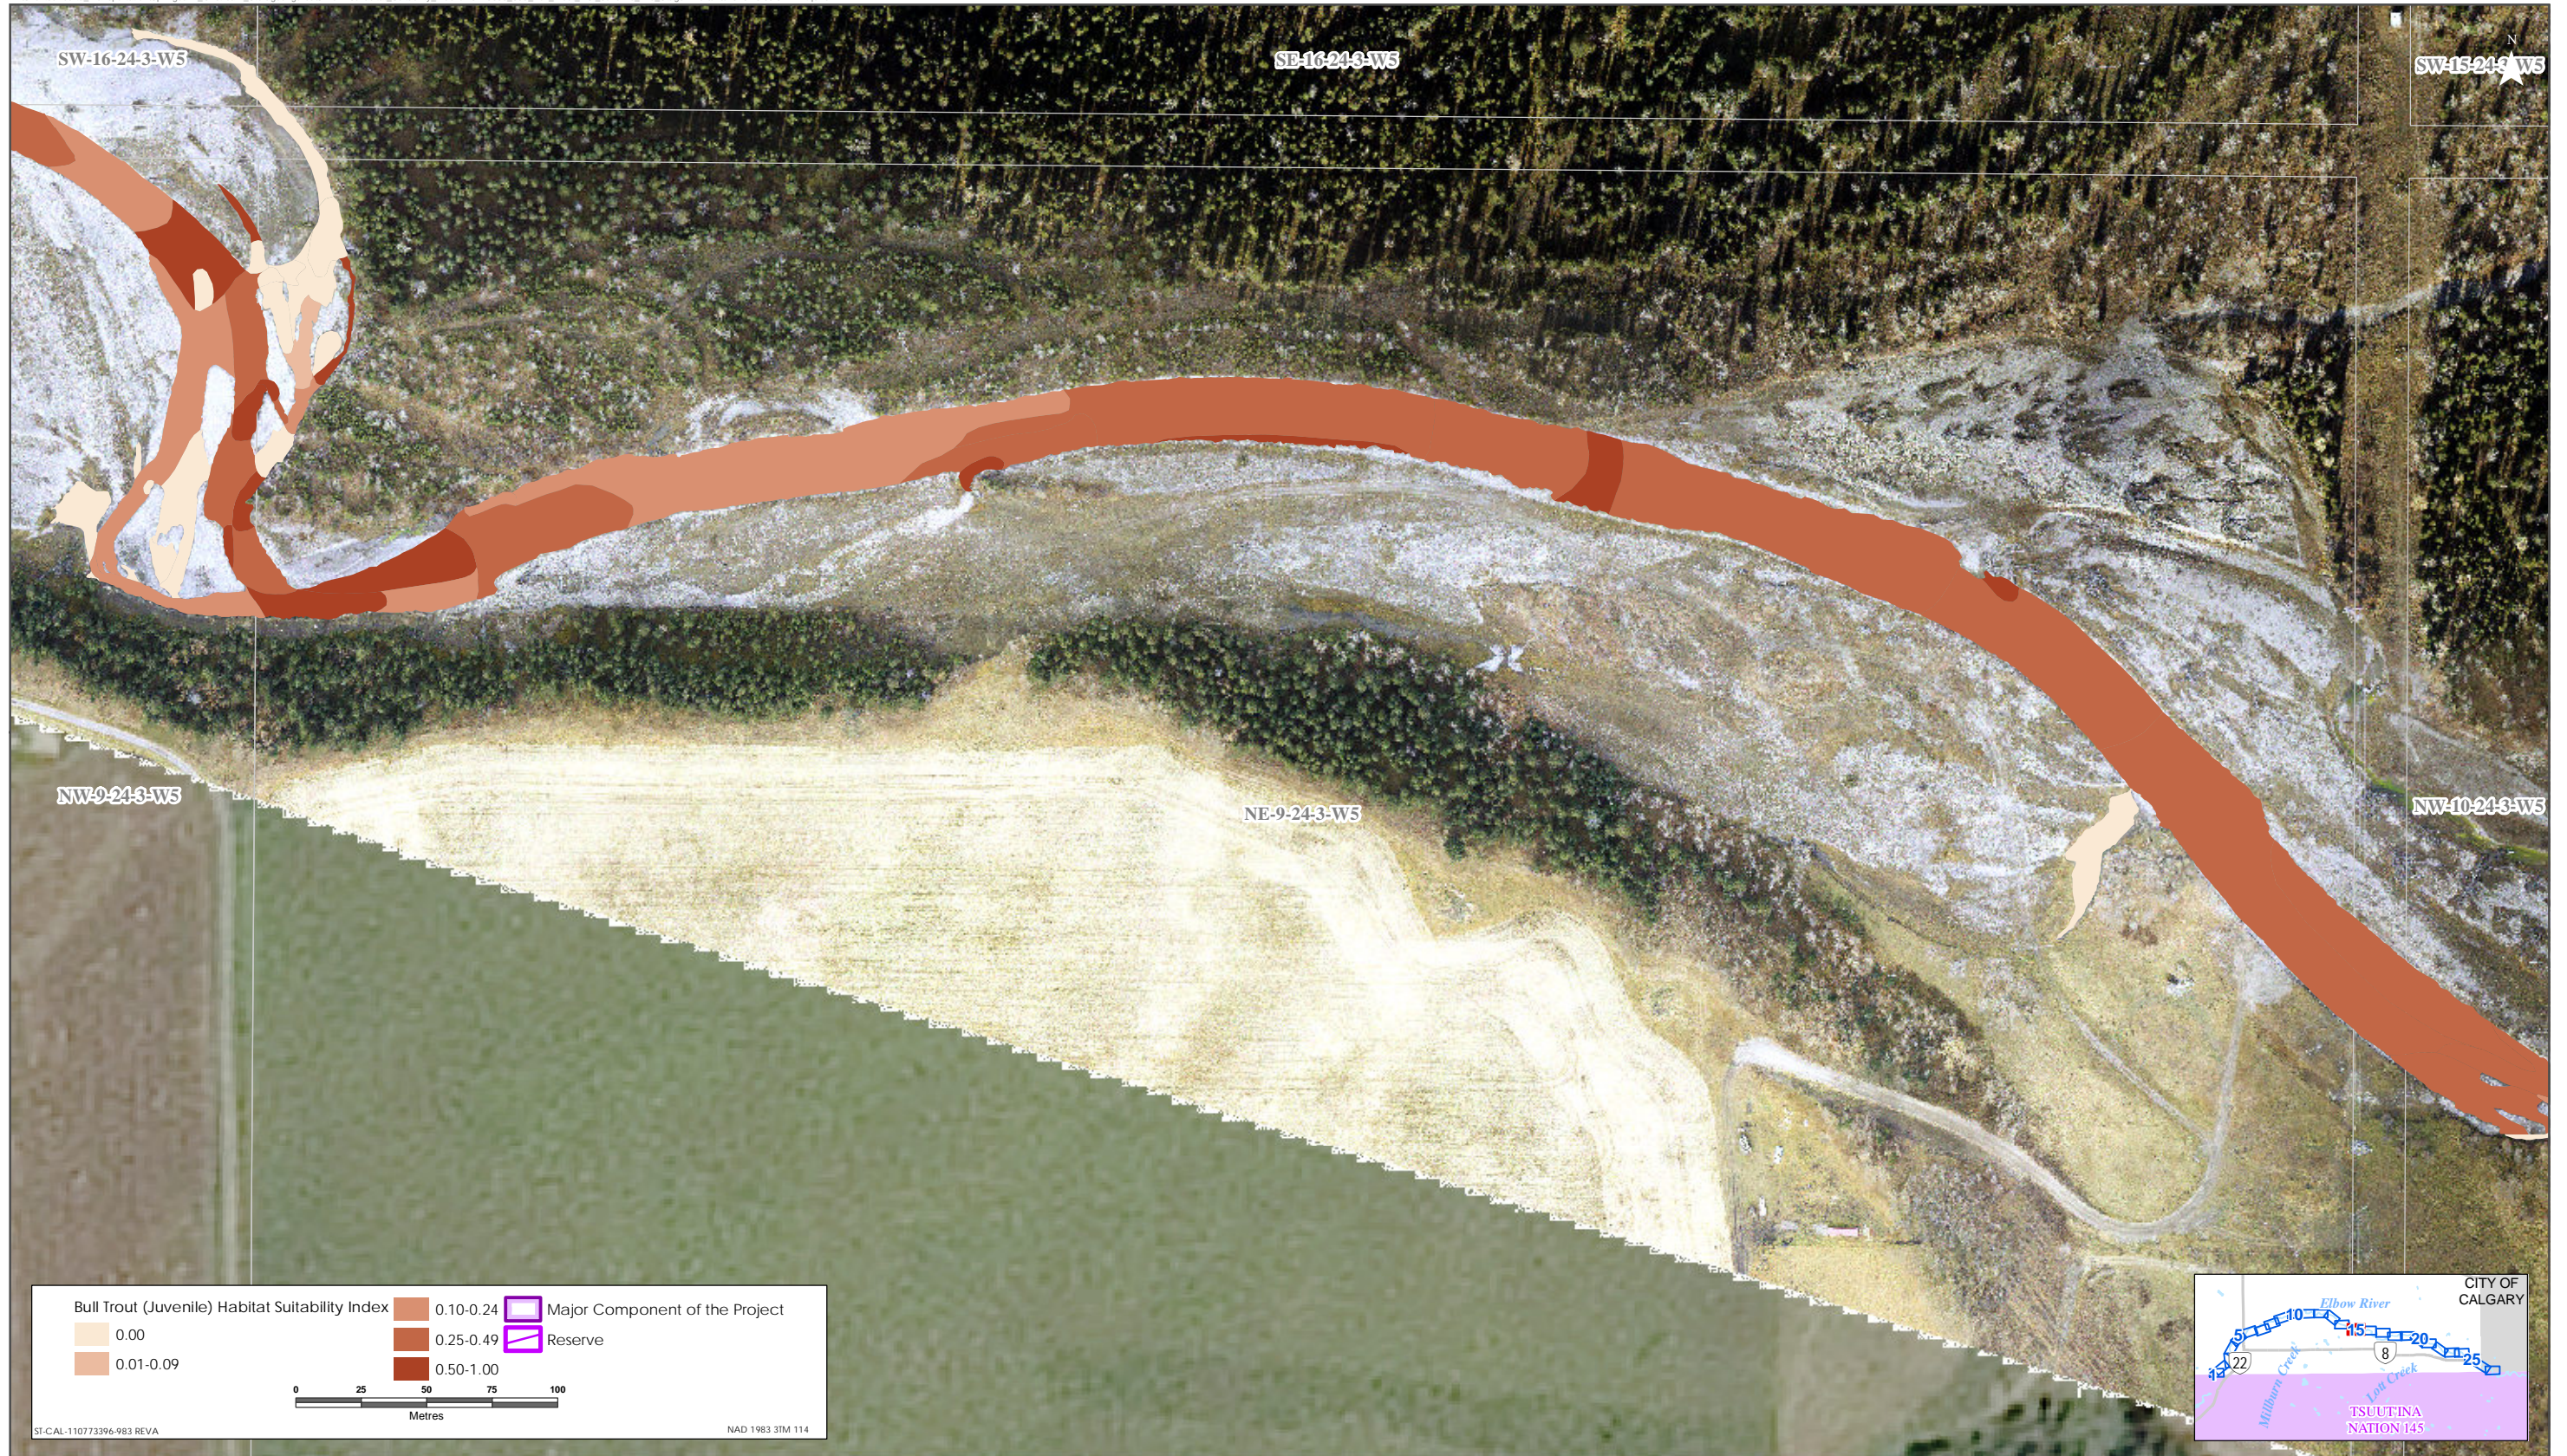

Bull Trout HSI Map for Elbow River (Juvenile Life Stage)

Sources: Base Data - Government of Alberta, Government of Canada. Thematic Data - Stantec Ltd. Imagery: 1:1m 10cm resolution October 2019