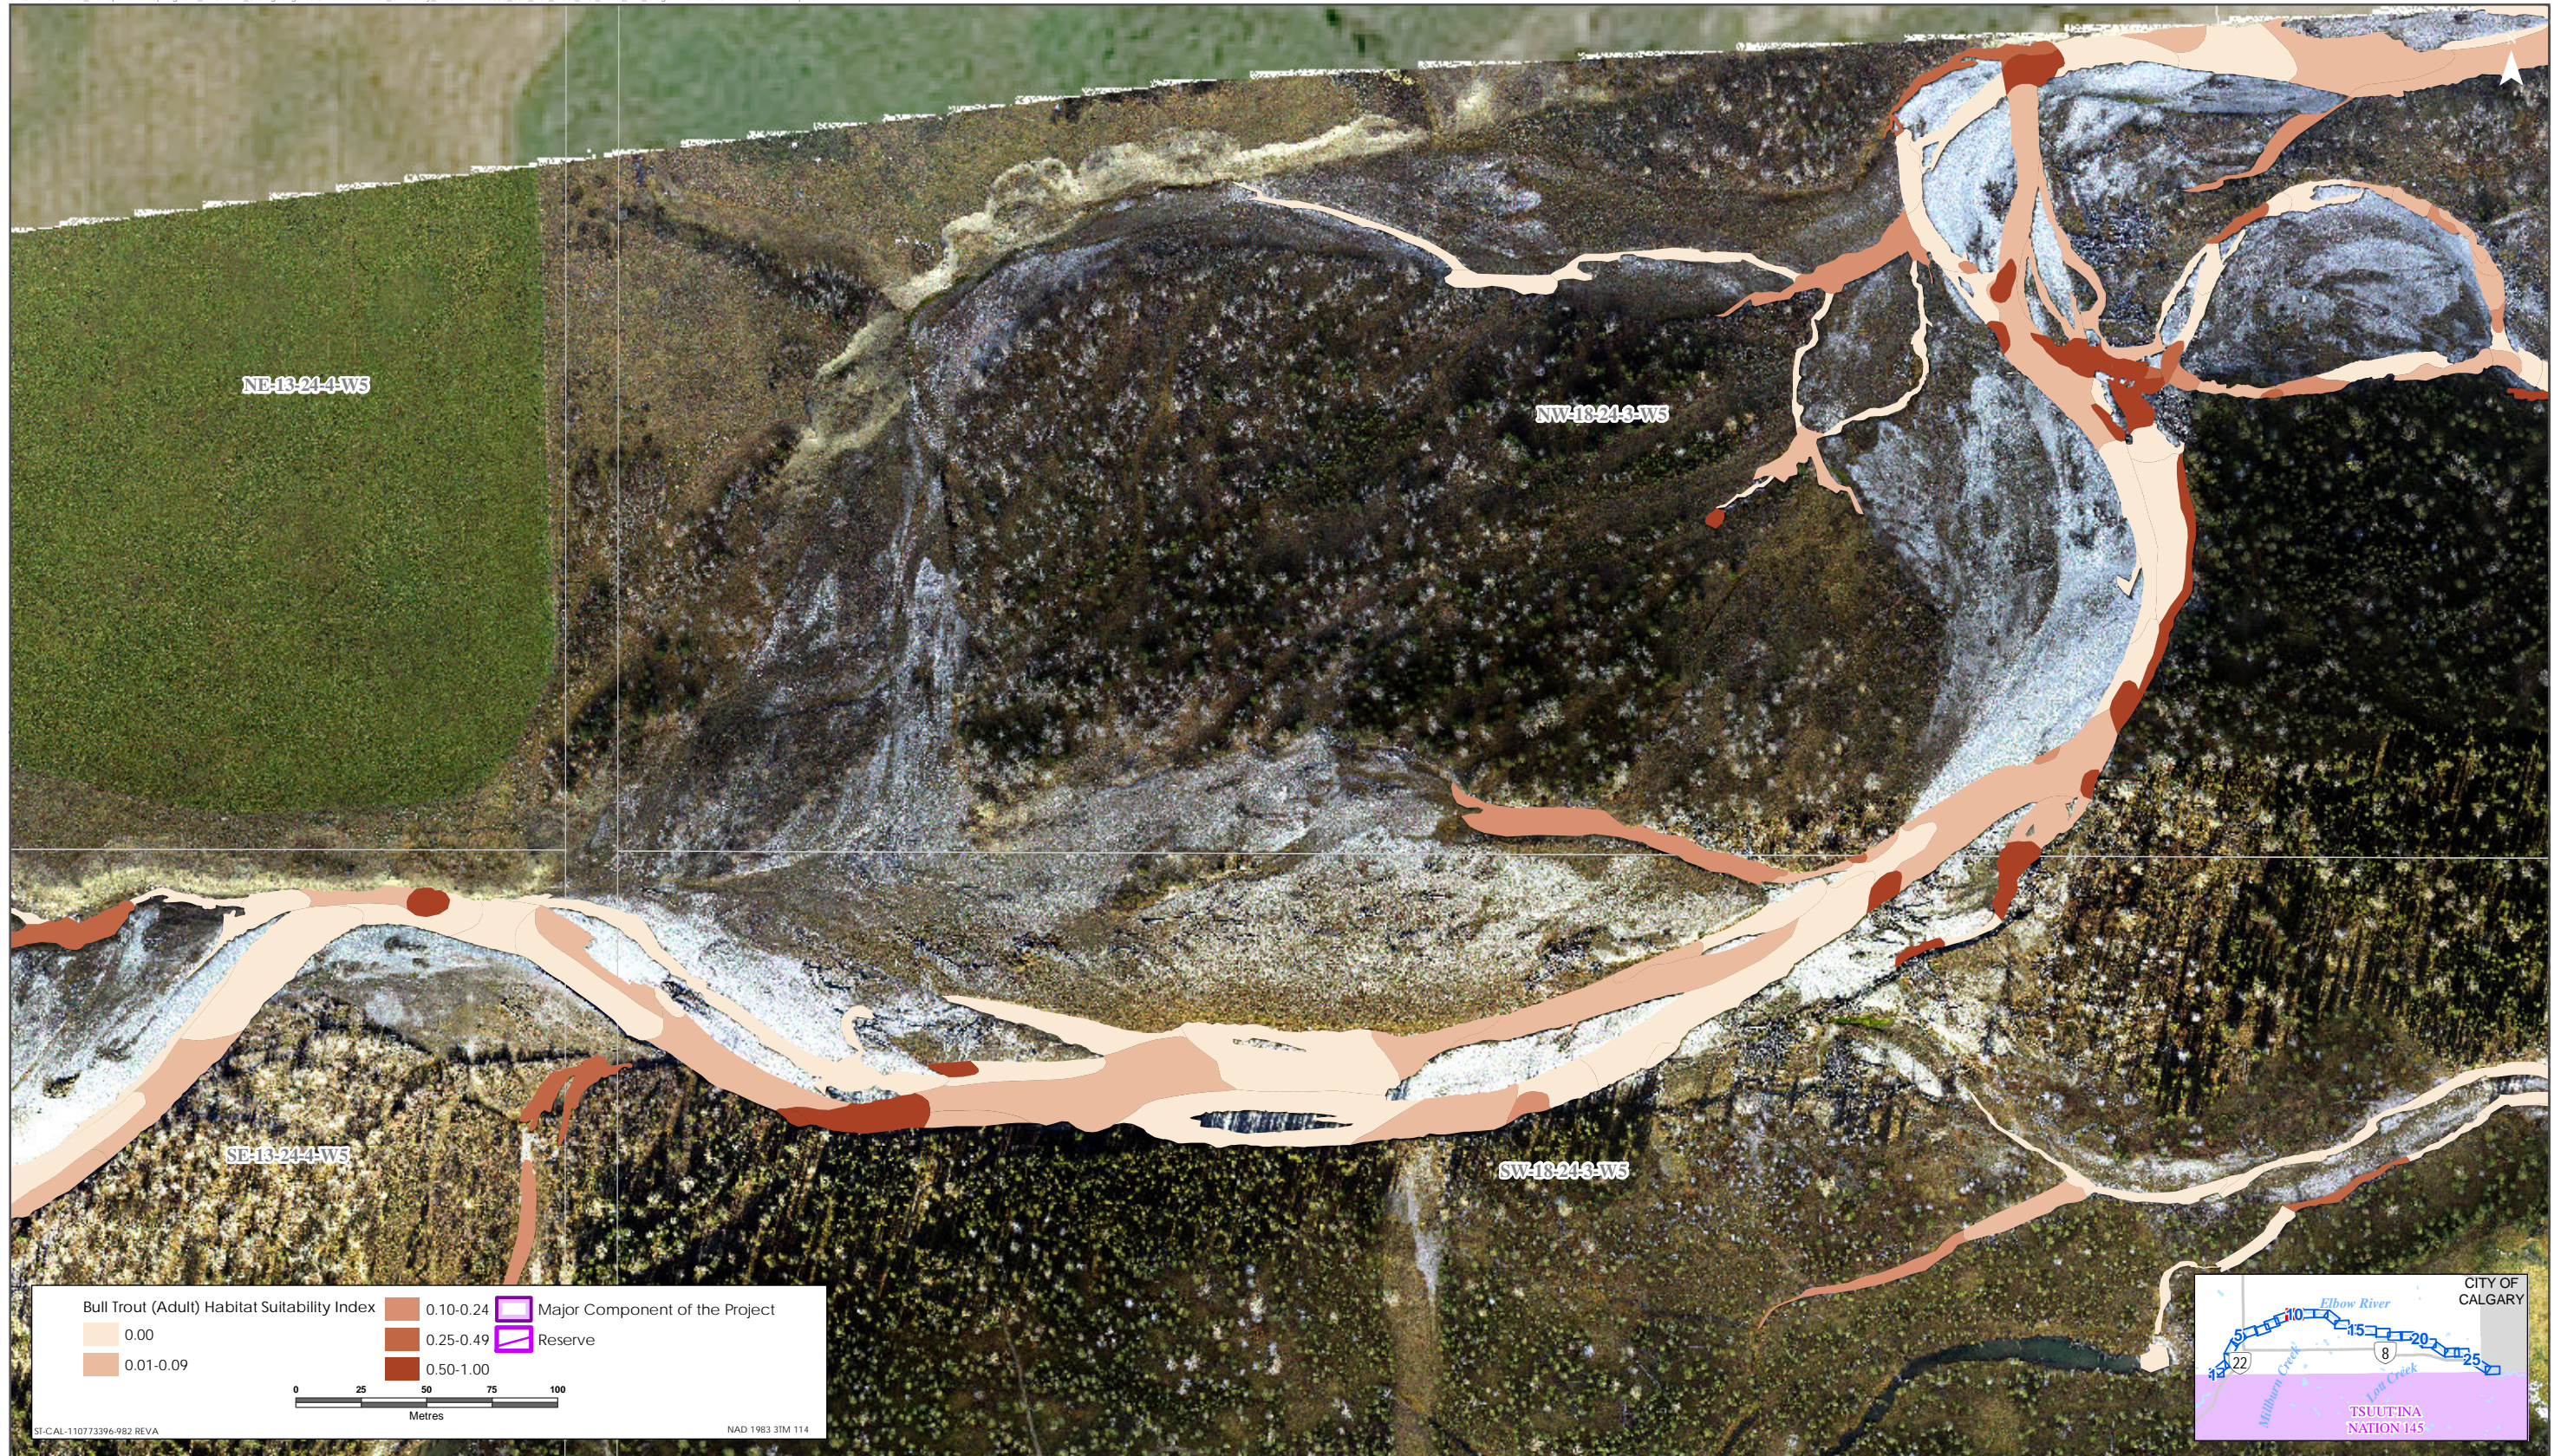

Bull Trout HSI Map for Elbow River (Adult Life Stage)

Sources: Base Data - Government of Alberta, Government of Canada. Thematic Data - Stantec Ltd. Imagery: 1:1m 10cm resolution October 2019