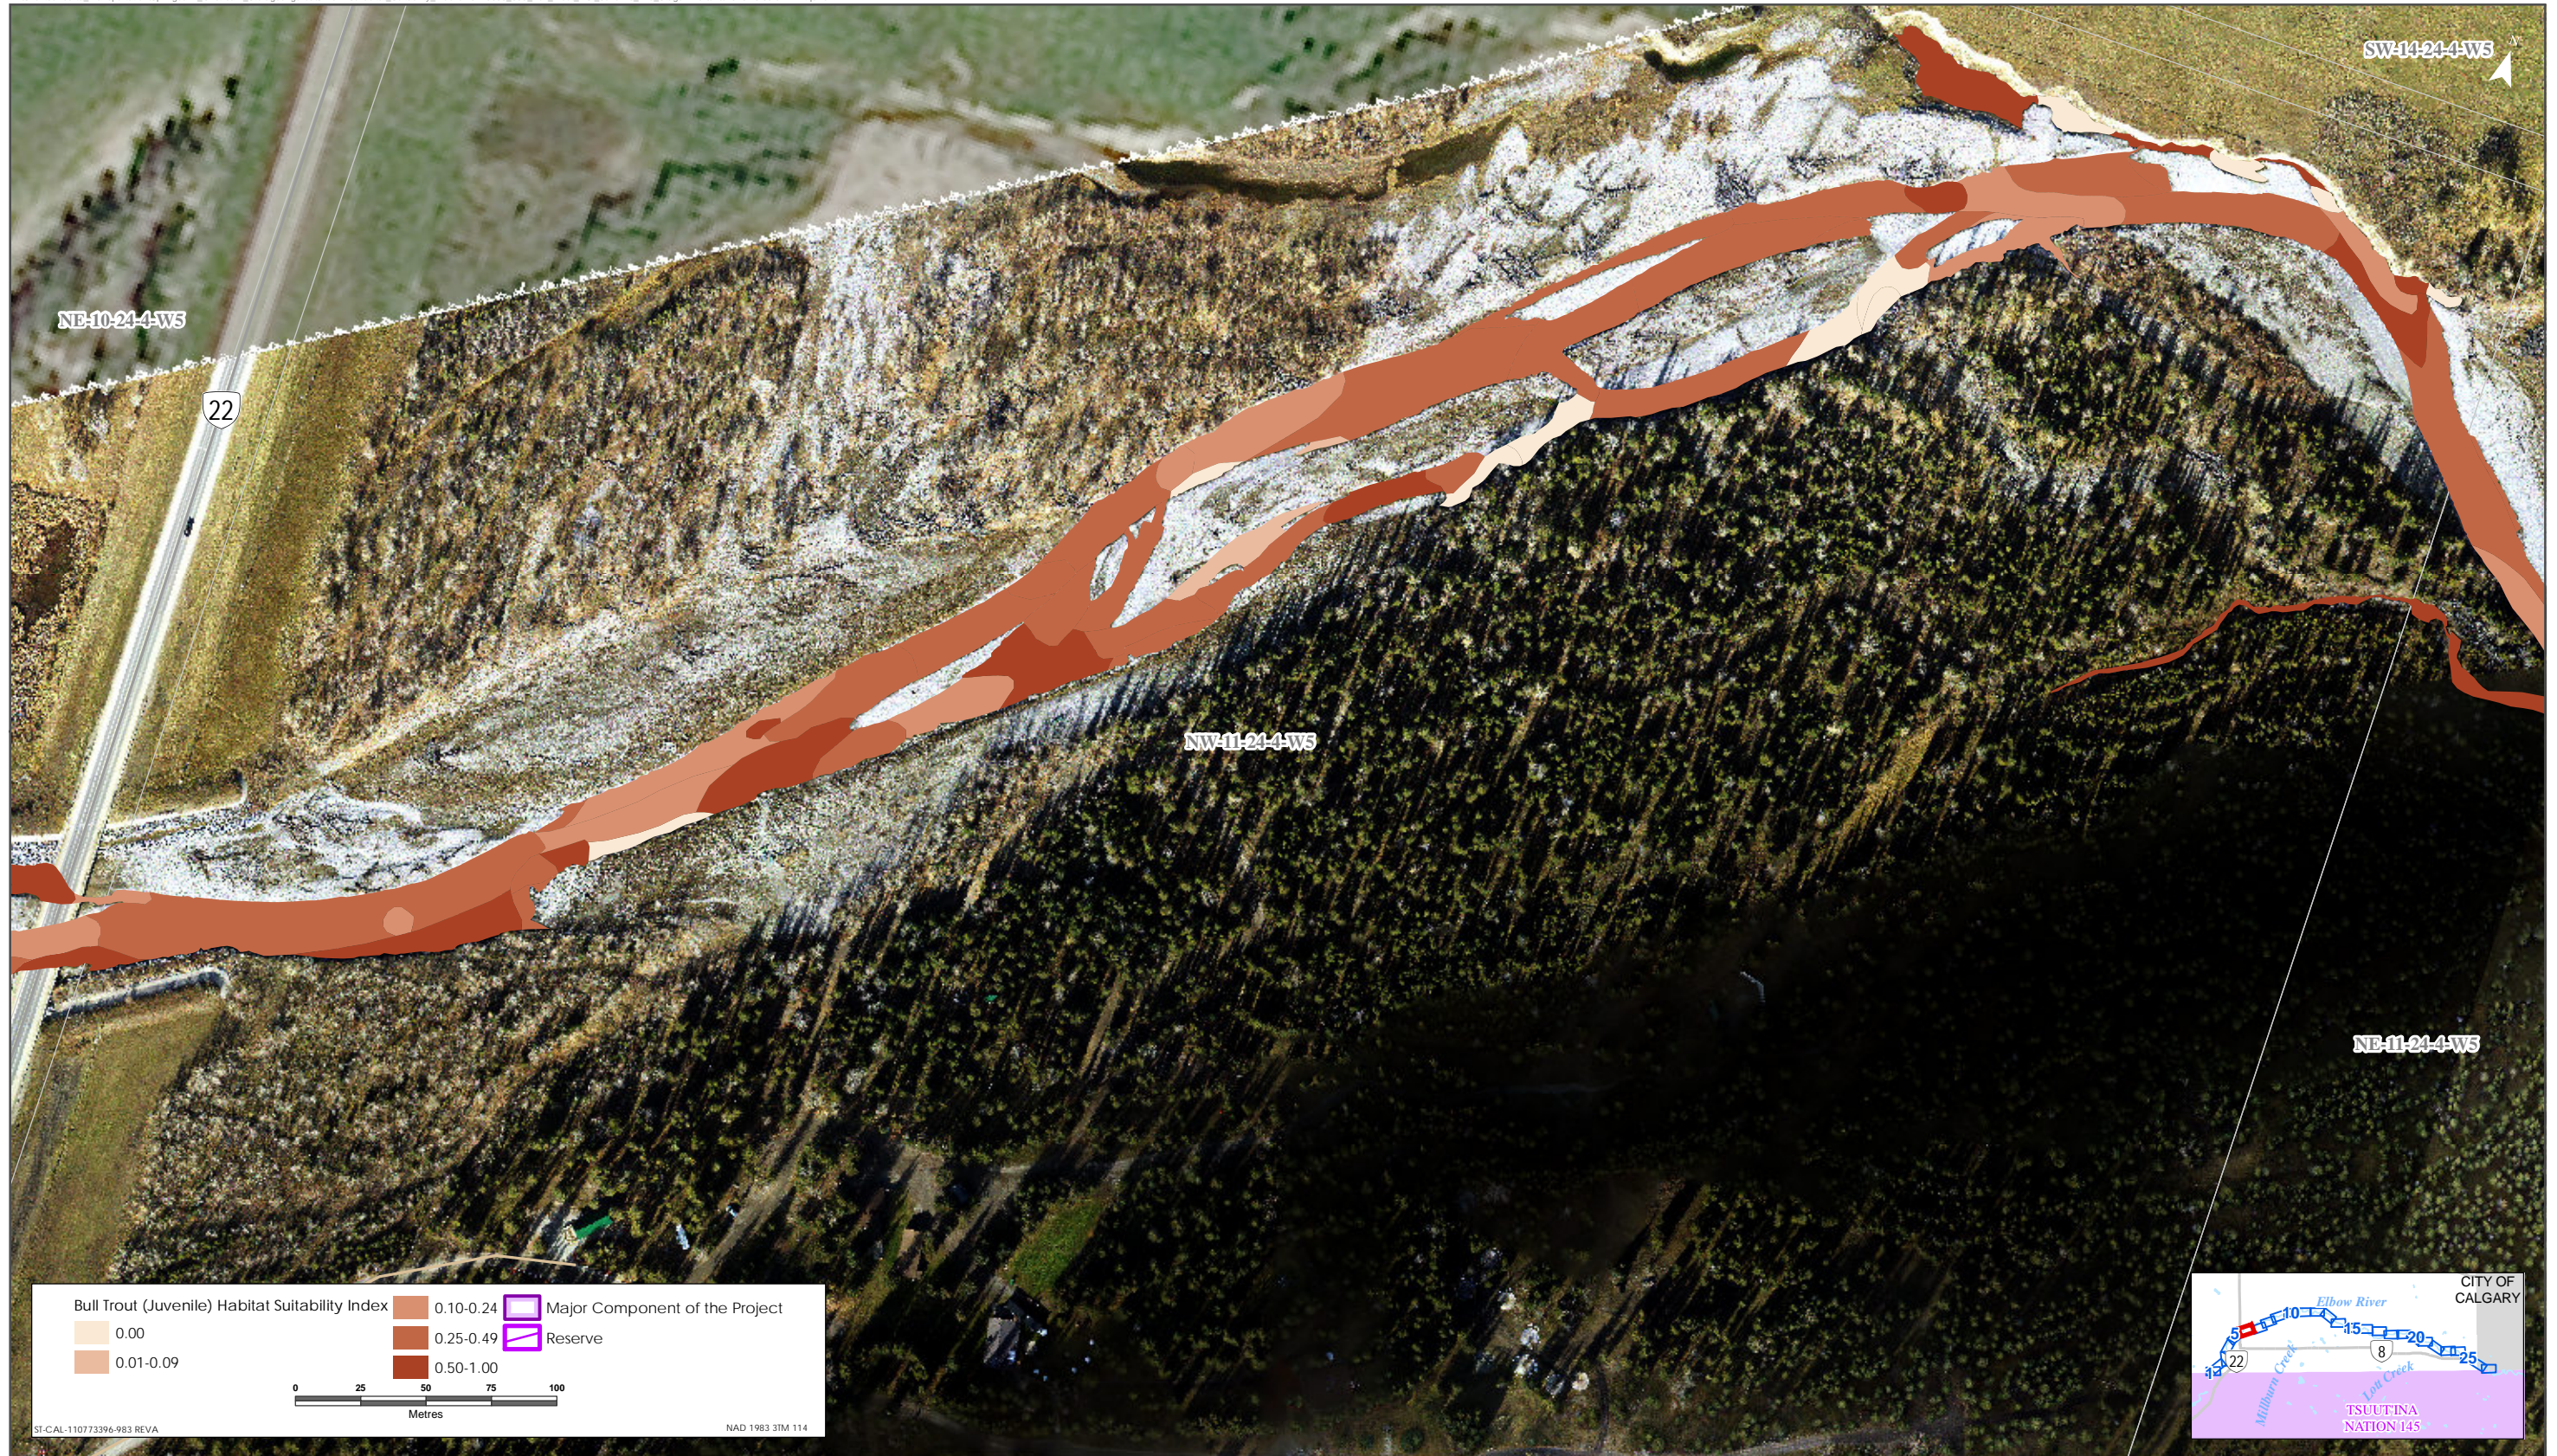

Bull Trout HSI Map for Elbow River (Juvenile Life Stage)

Sources: Base Data - Government of Alberta, Government of Canada. Thematic Data - Stantec Ltd. Imagery: 1.4m 10cm resolution October 2019