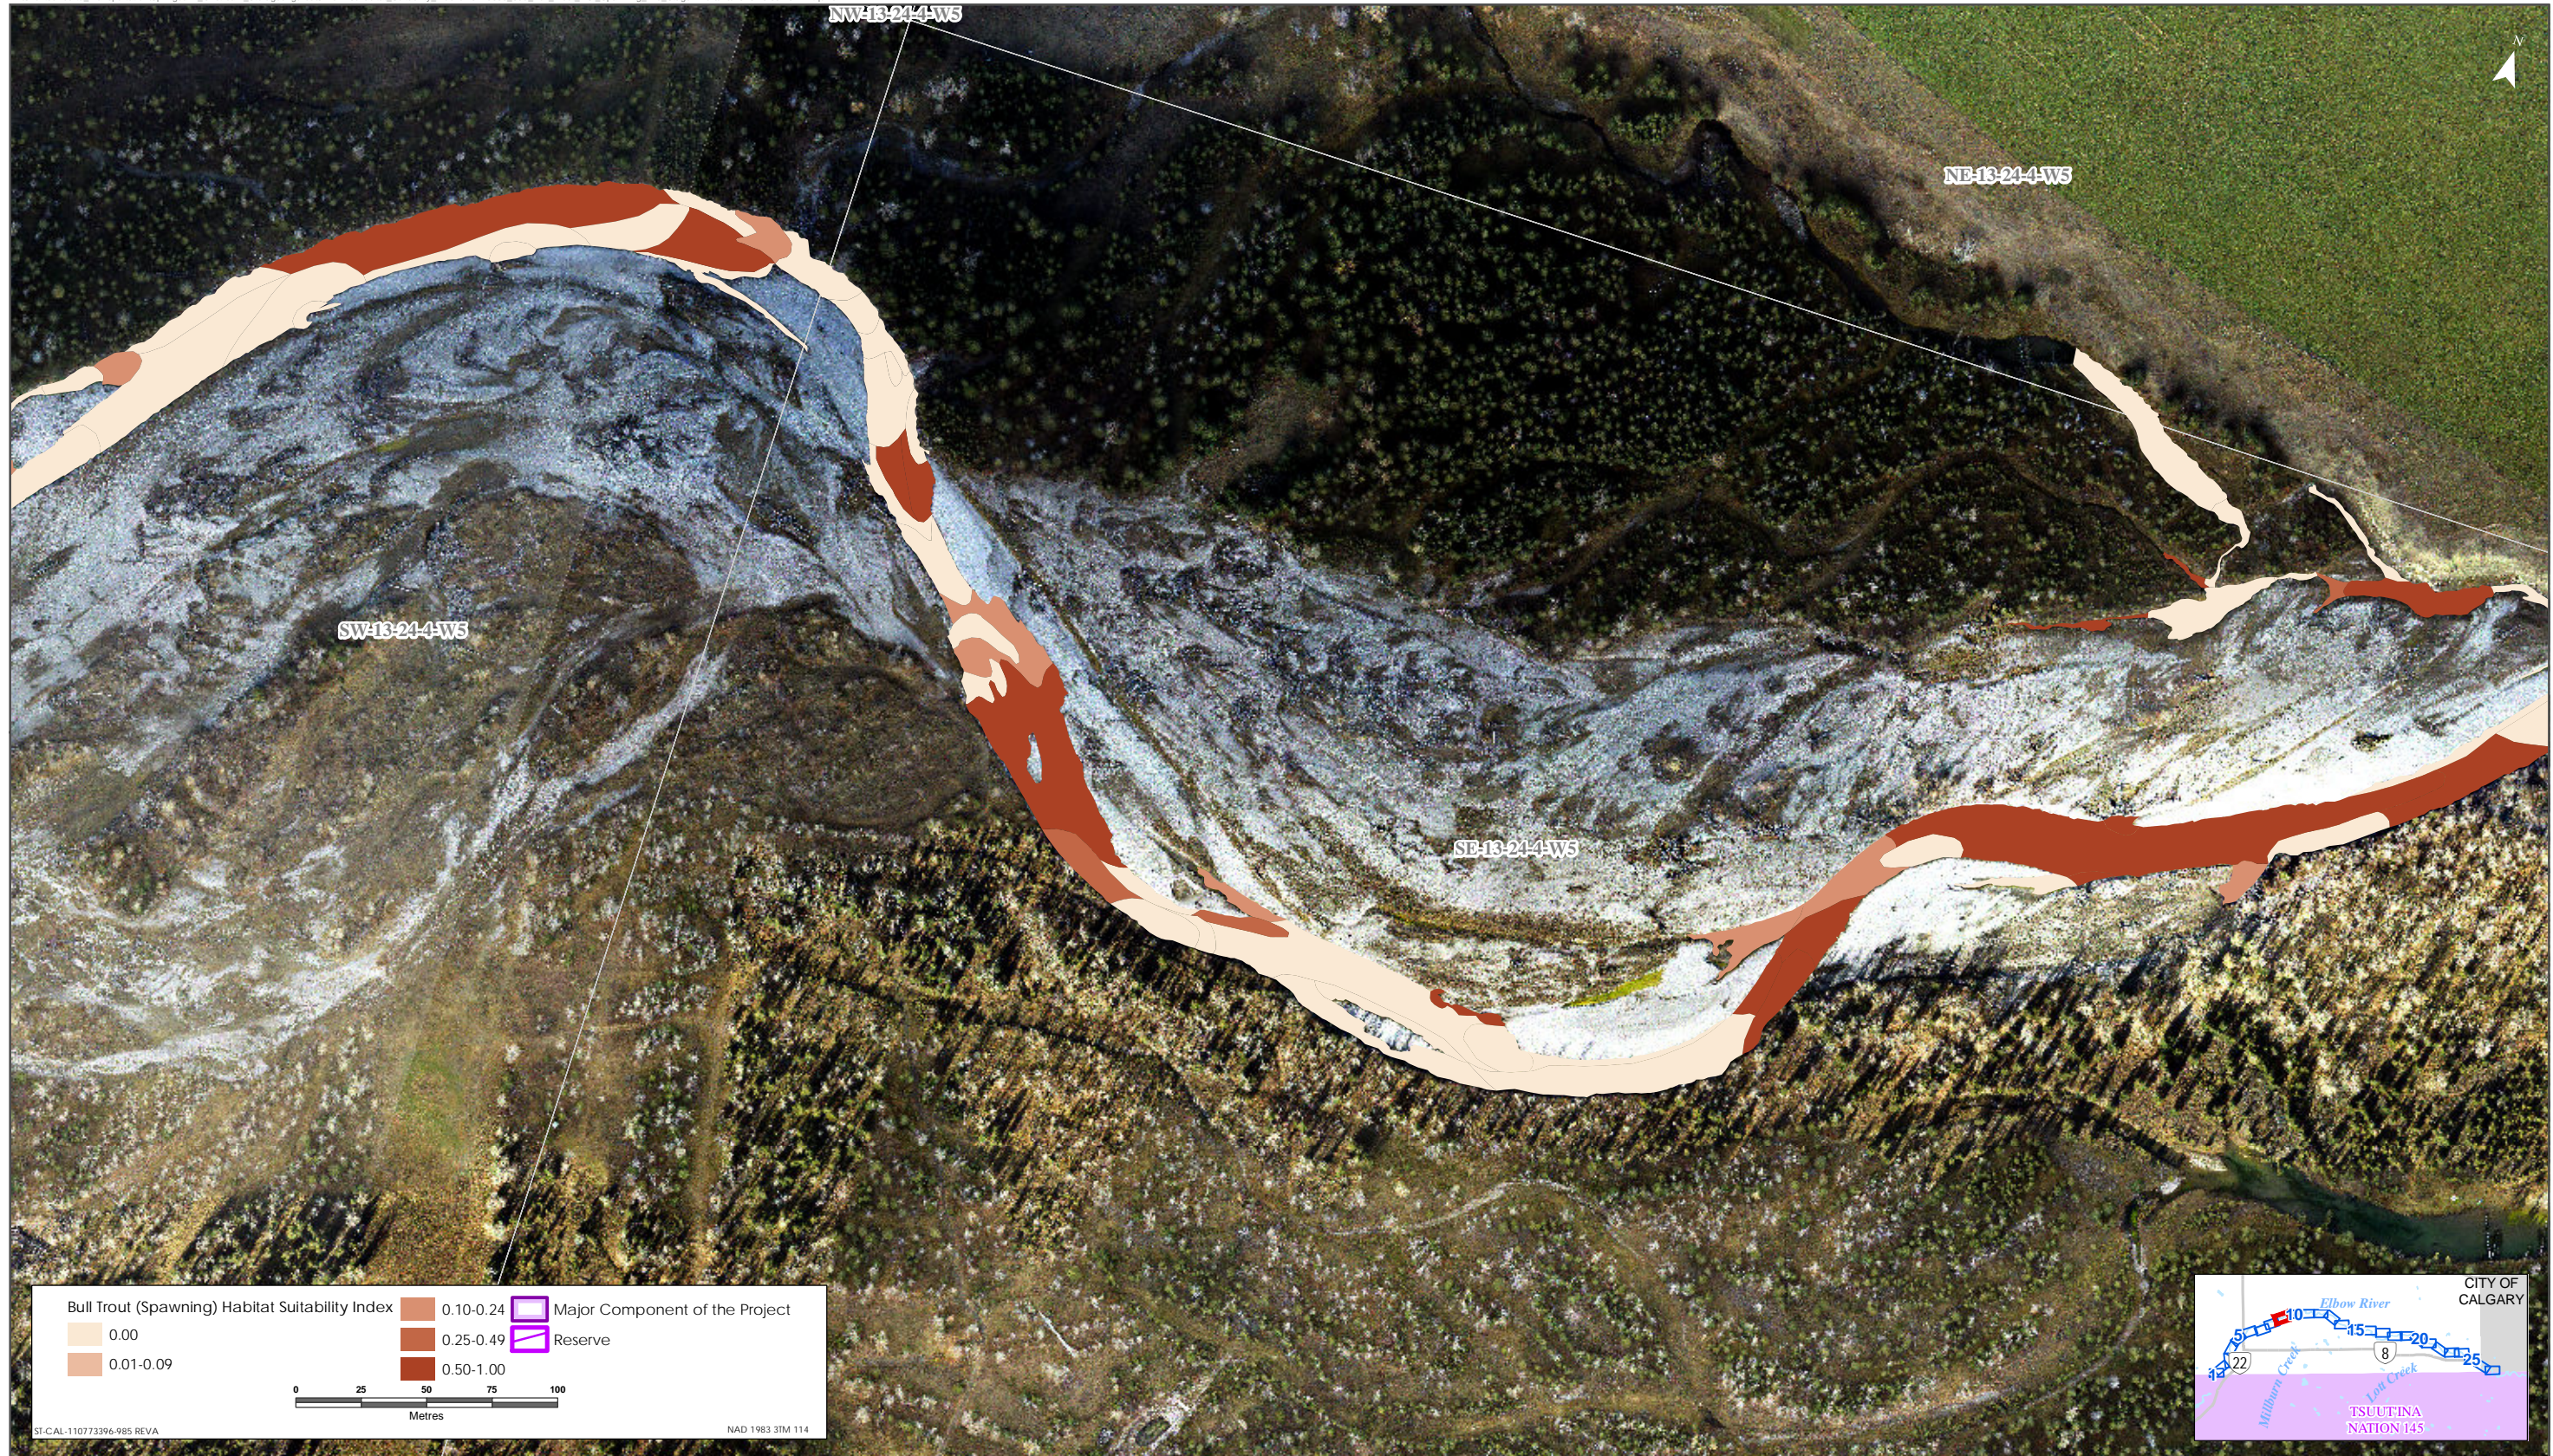

Bull Trout HSI Map for Elbow River (Spawning Life Stage)

Sources: Base Data - Government of Alberta, Government of Canada. Thematic Data - Stantec Ltd. Imagery: 1-Air 10cm resolution October 2019