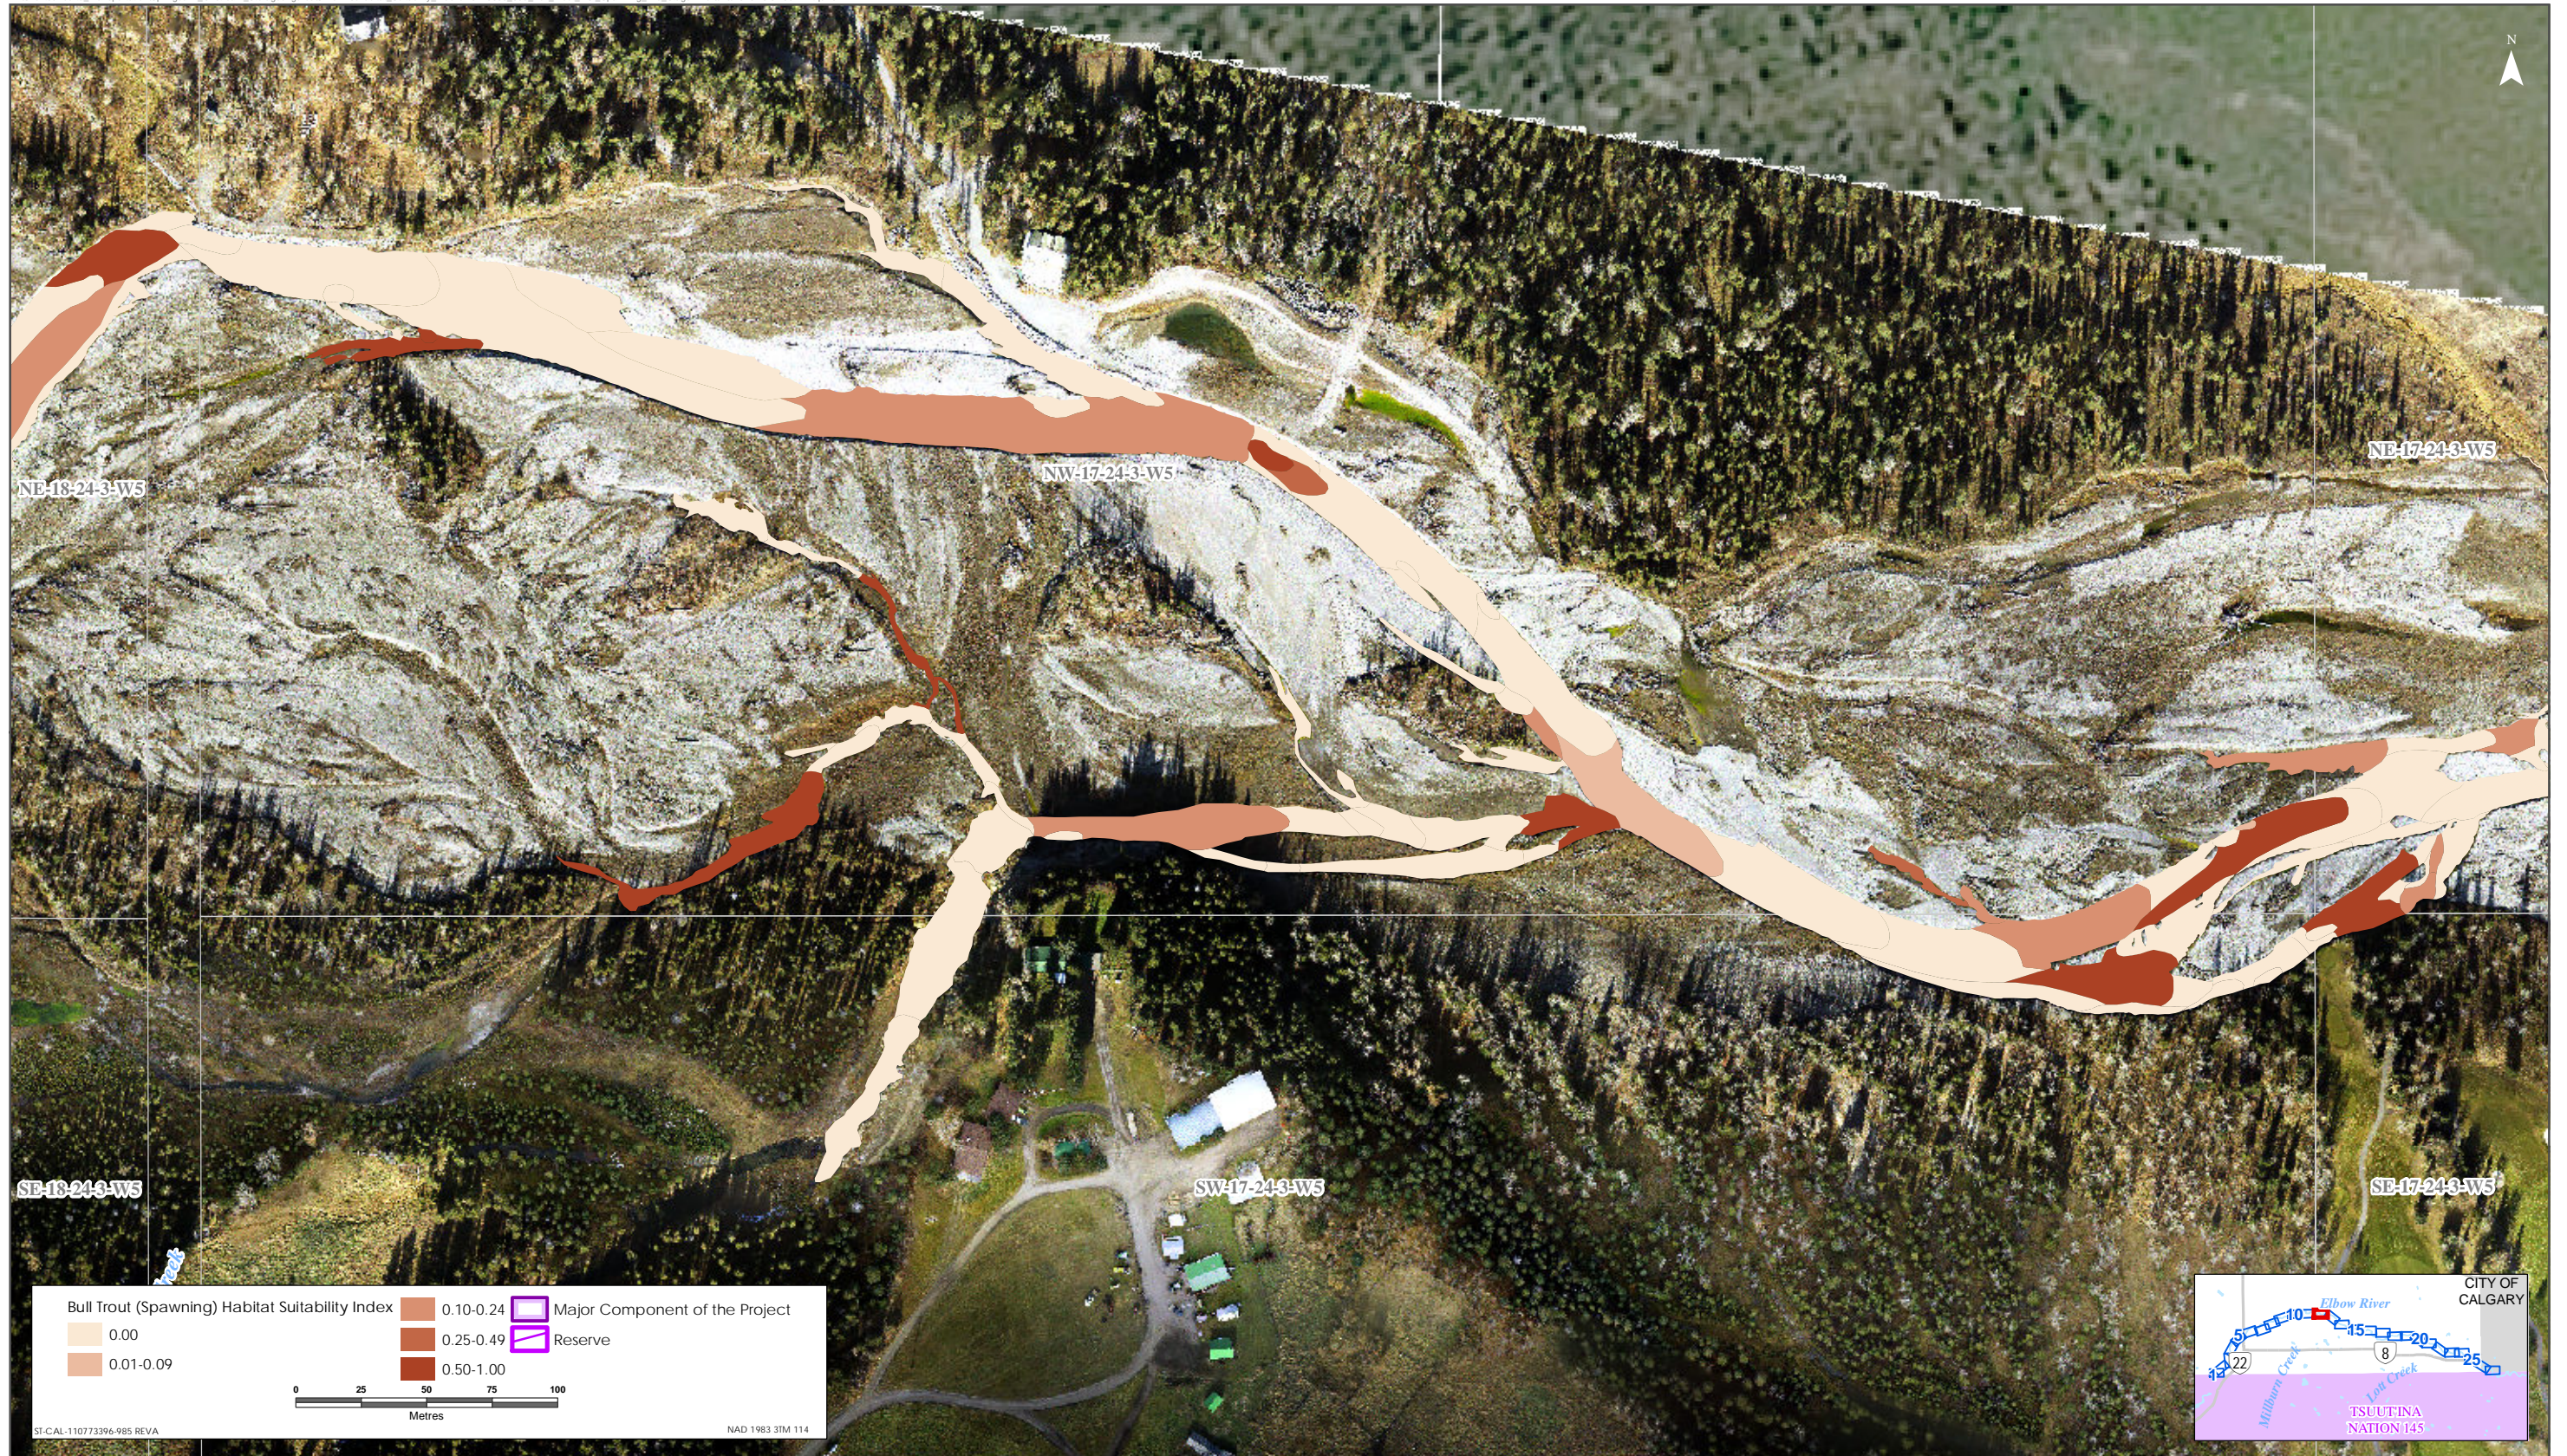

Bull Trout HSI Map for Elbow River (Spawning Life Stage)

Sources: Base Data - Government of Alberta, Government of Canada. Thematic Data - Stantec Ltd. Imagery: 1.4m 10cm resolution October 2019