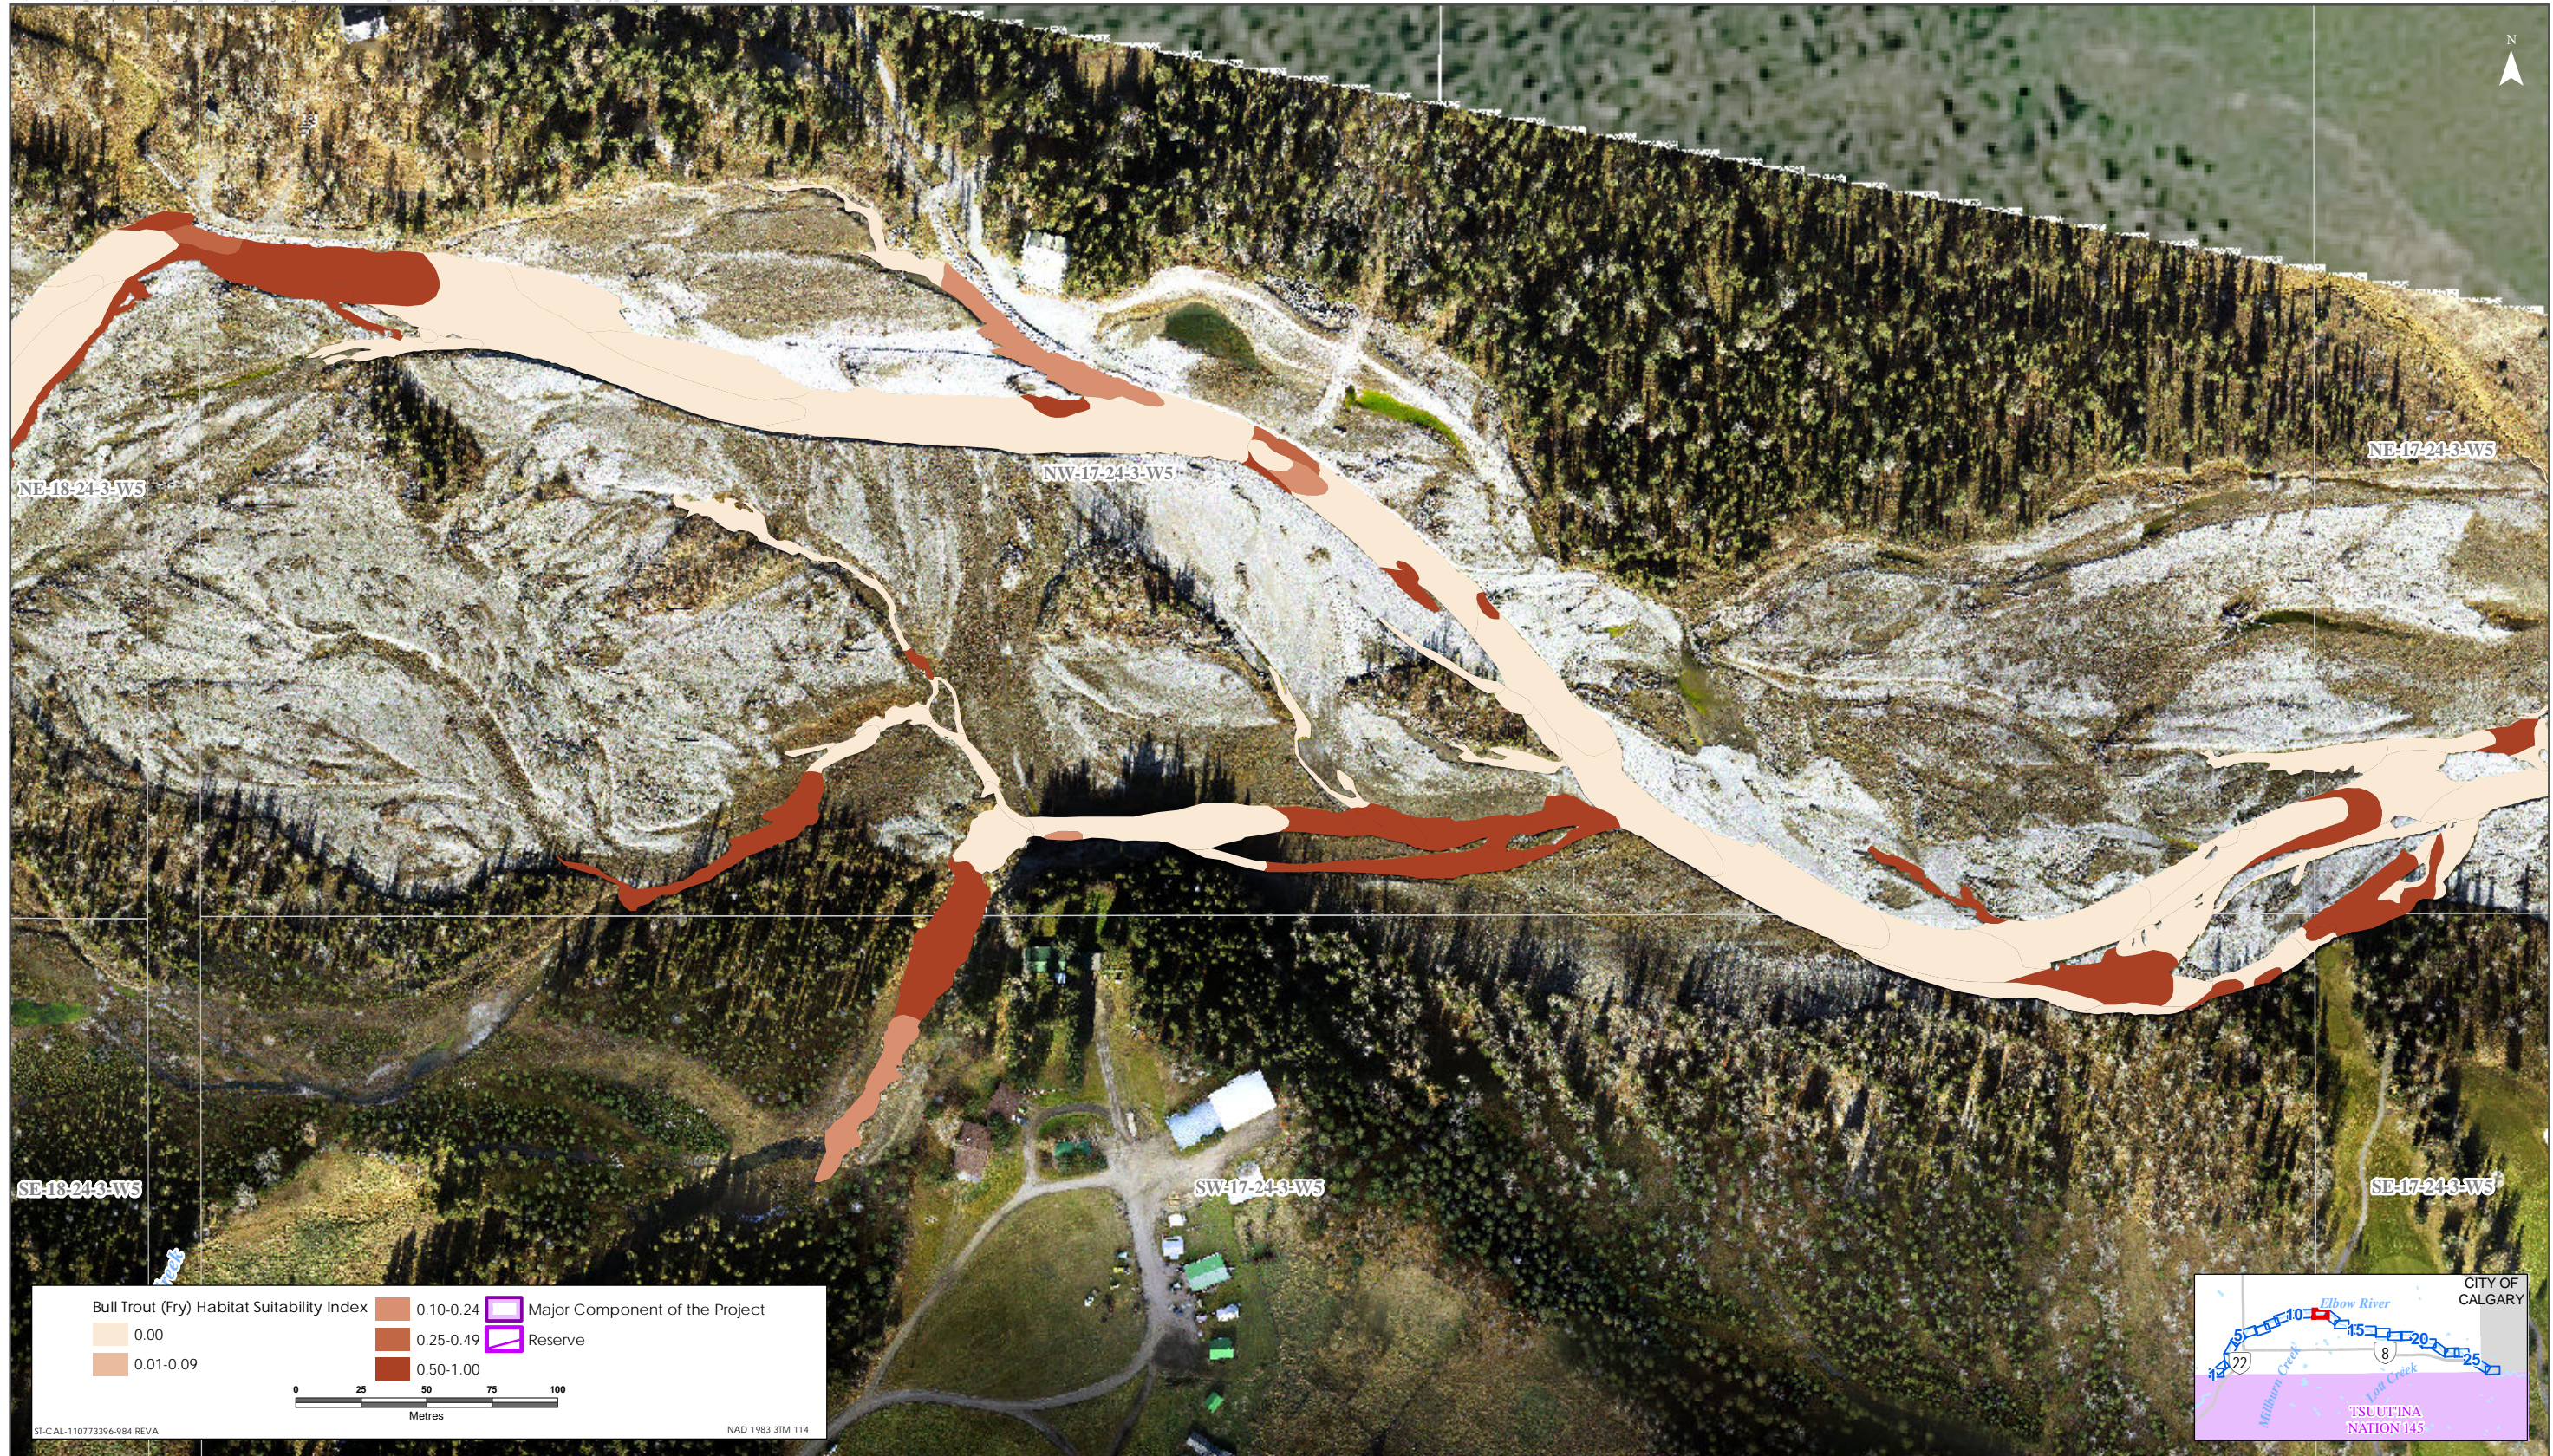

Bull Trout HSI Map for Elbow River (Fry Life Stage)

Sources: Base Data - Government of Alberta, Government of Canada. Thematic Data - Stantec Ltd.
Imagery: 1:4m 10cm resolution October 2019