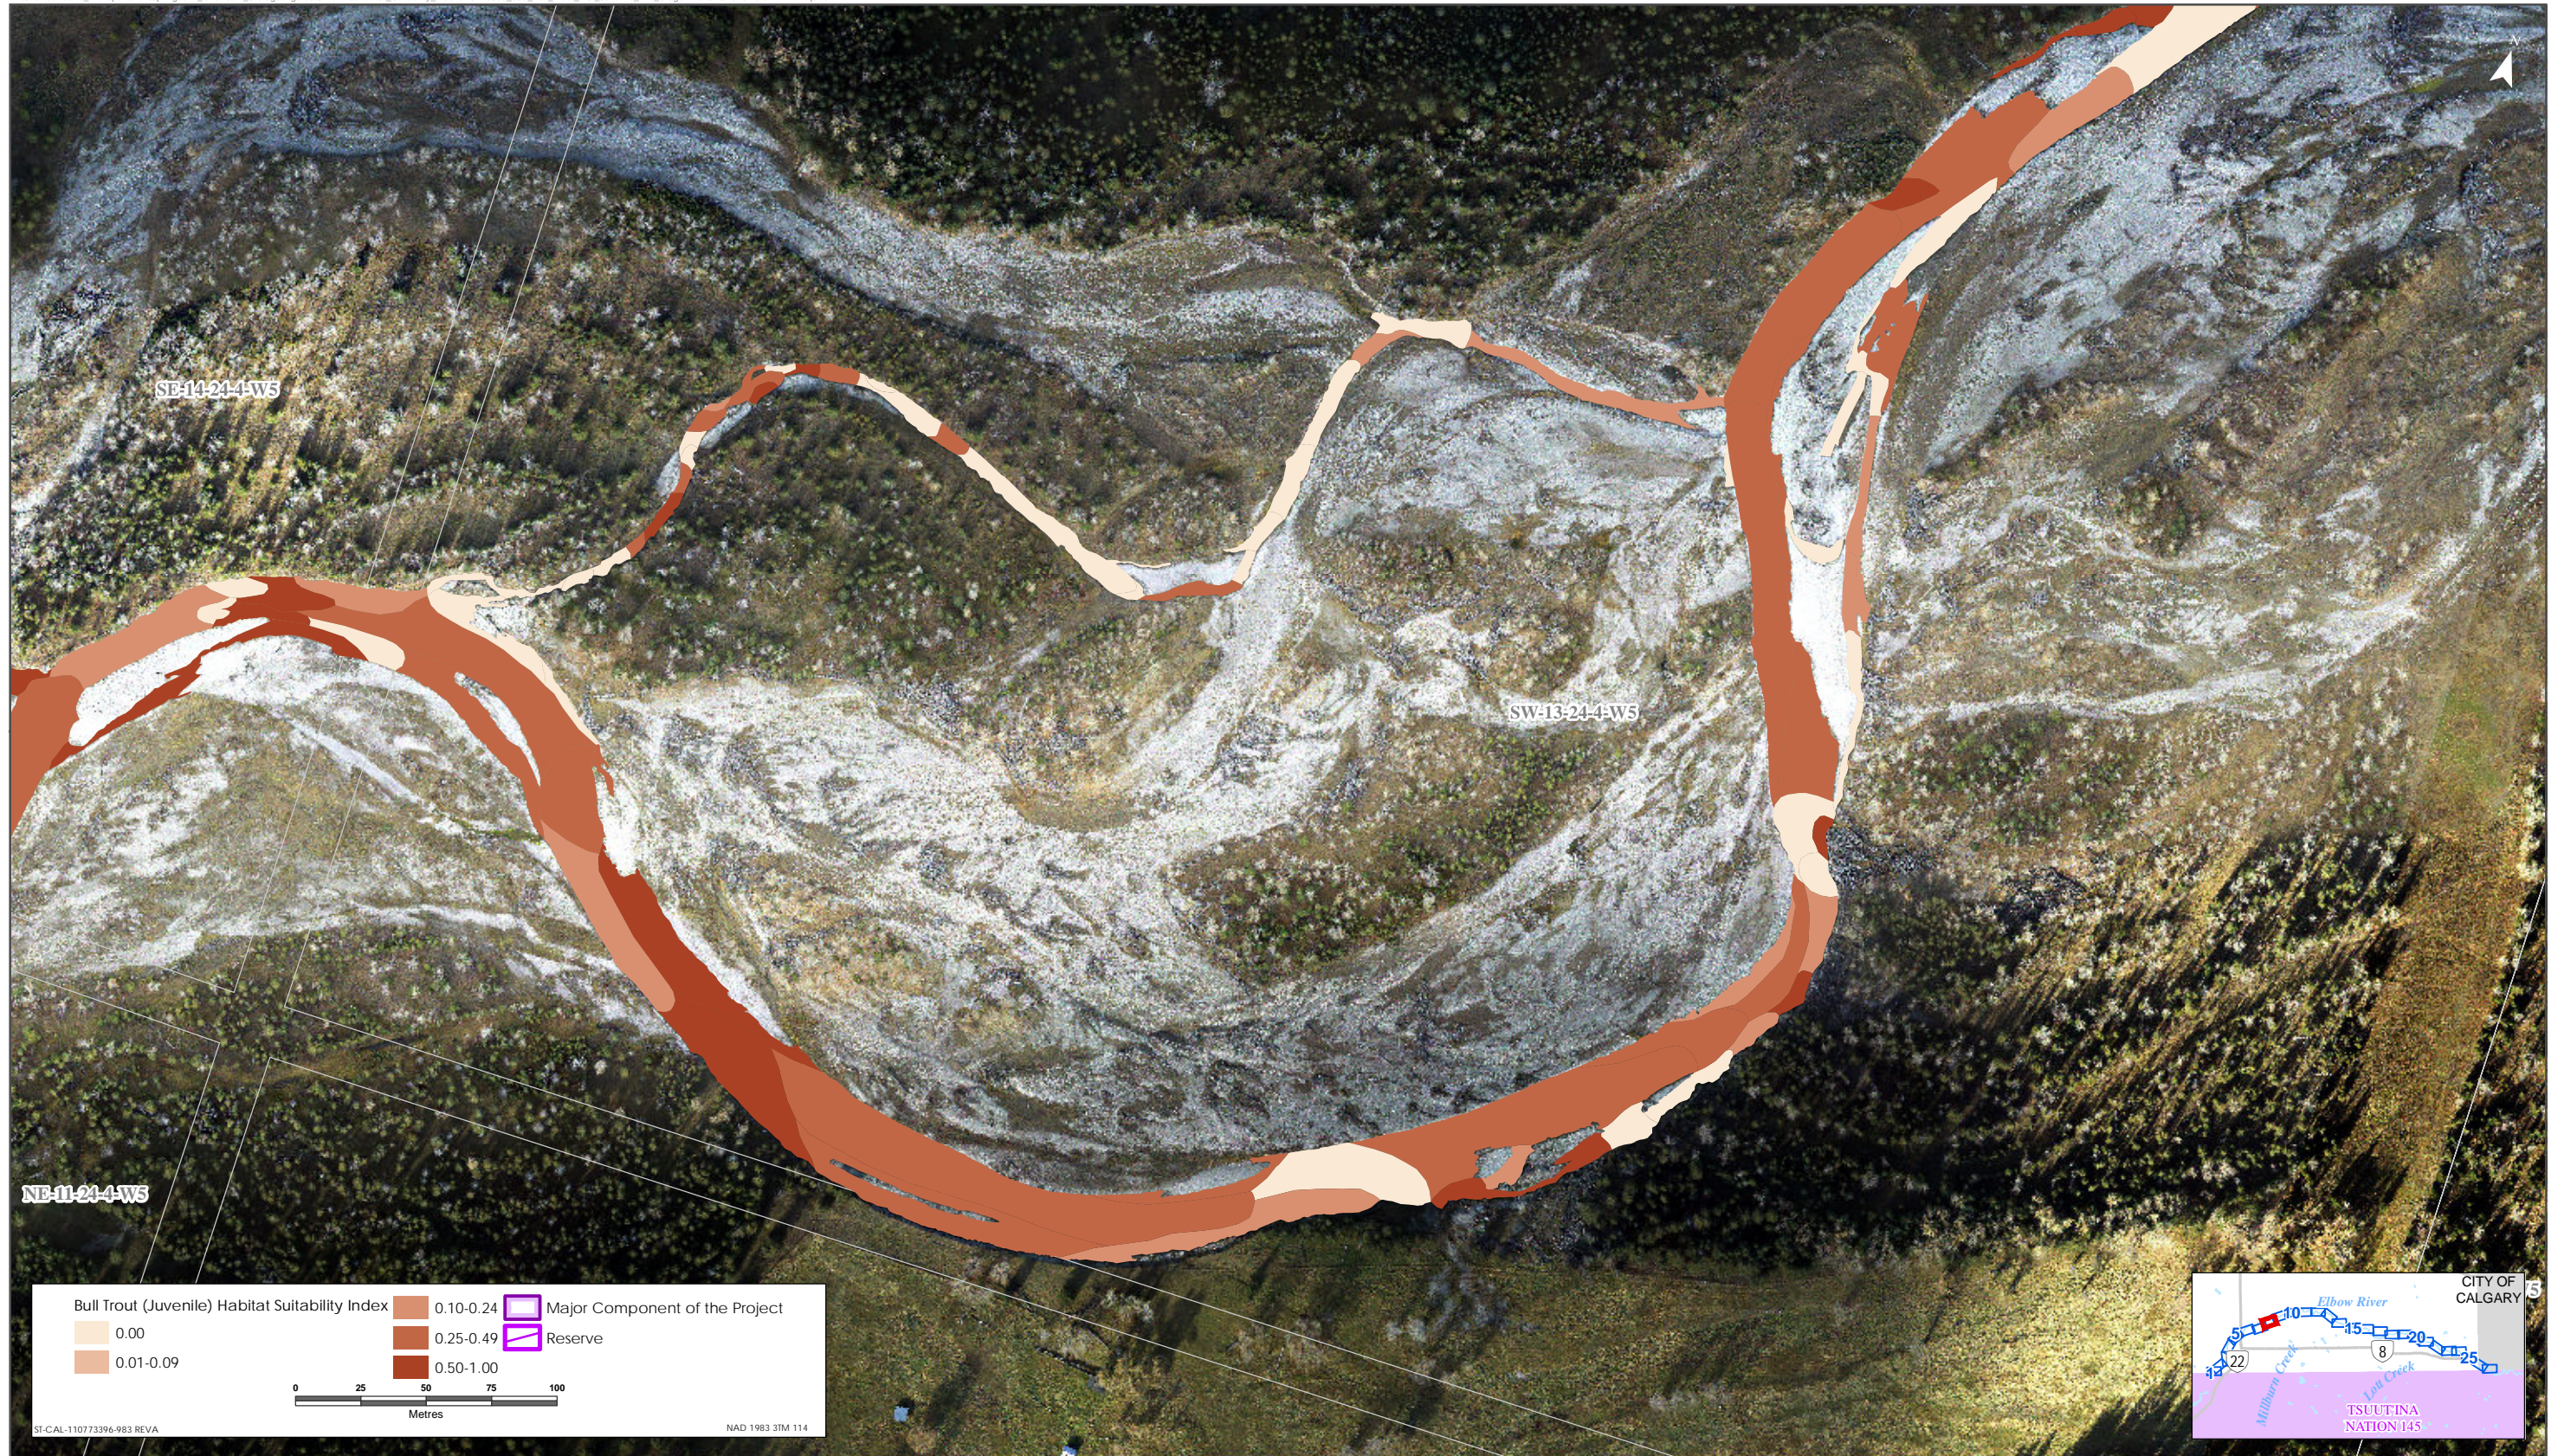

Bull Trout HSI Map for Elbow River (Juvenile Life Stage)

Sources: Base Data - Government of Alberta, Government of Canada. Thematic Data - Stantec Ltd. Imagery: 1:4m 10cm resolution October 2019