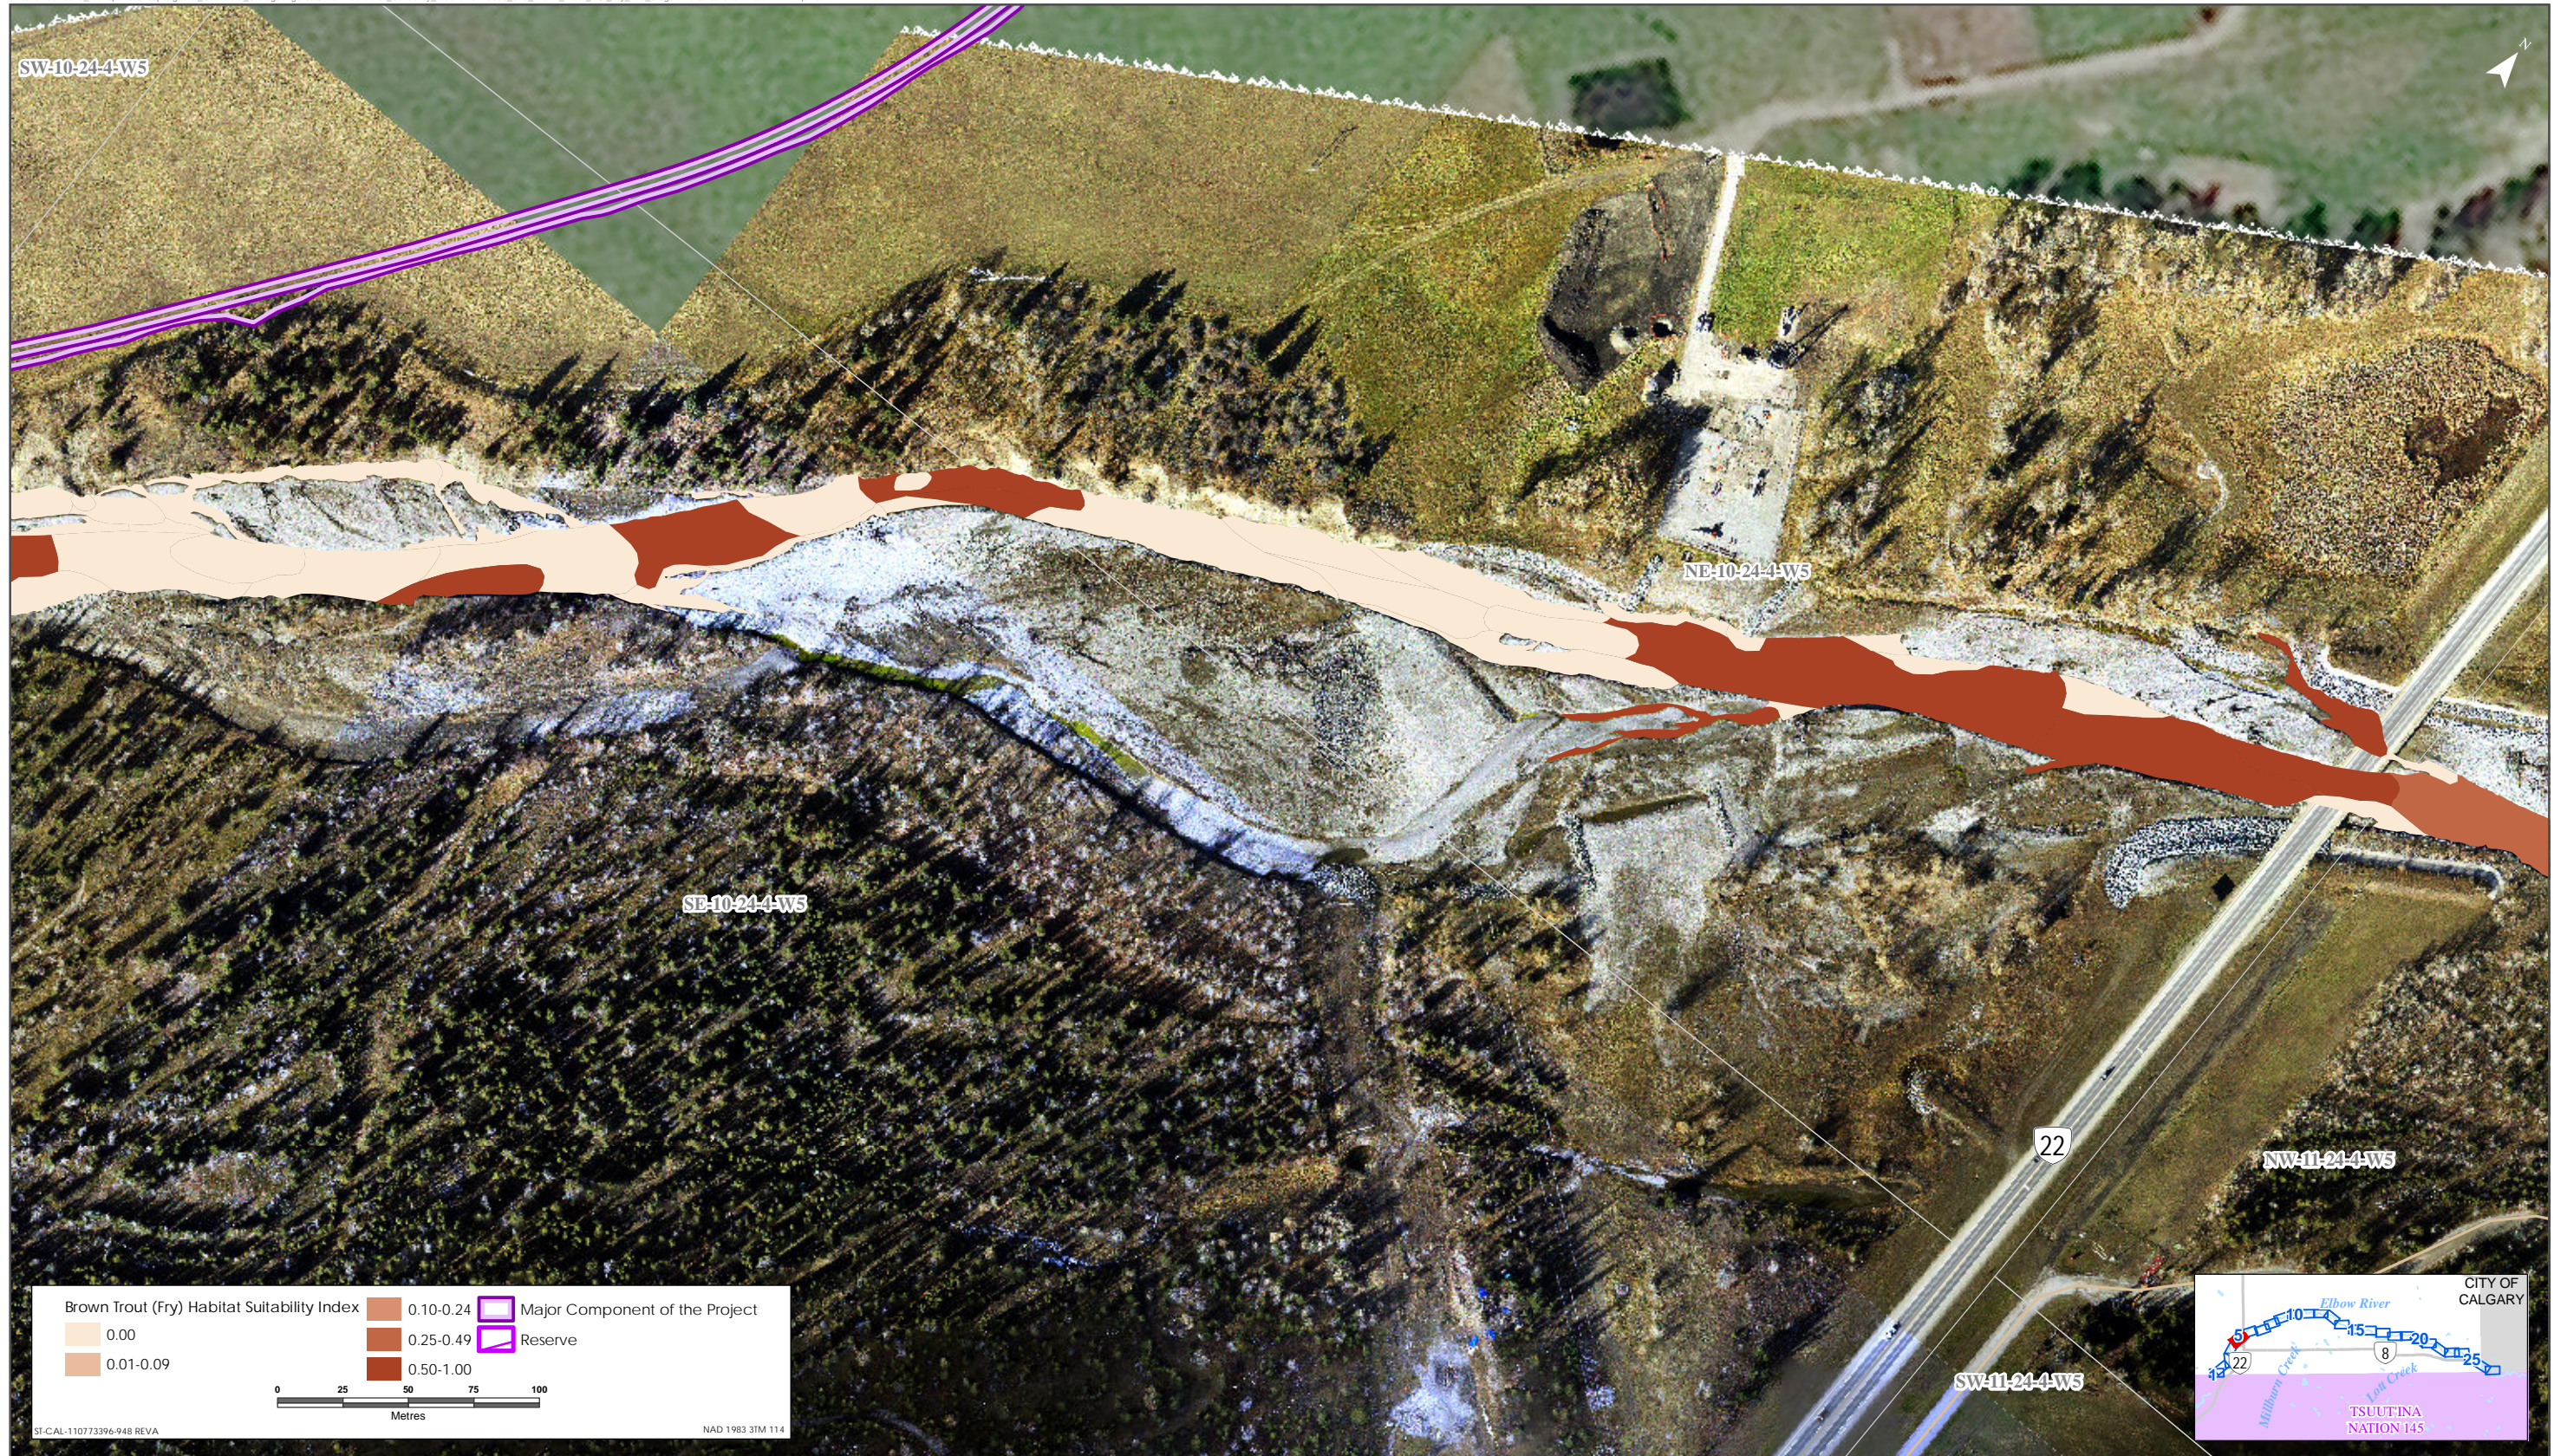

Brown Trout HSI Map for Elbow River (Fry Life Stage)

Sources: Base Data - Government of Alberta, Government of Canada. Thematic Data - Stantec Ltd.
Imagery: 1.4m 10cm resolution October 2019