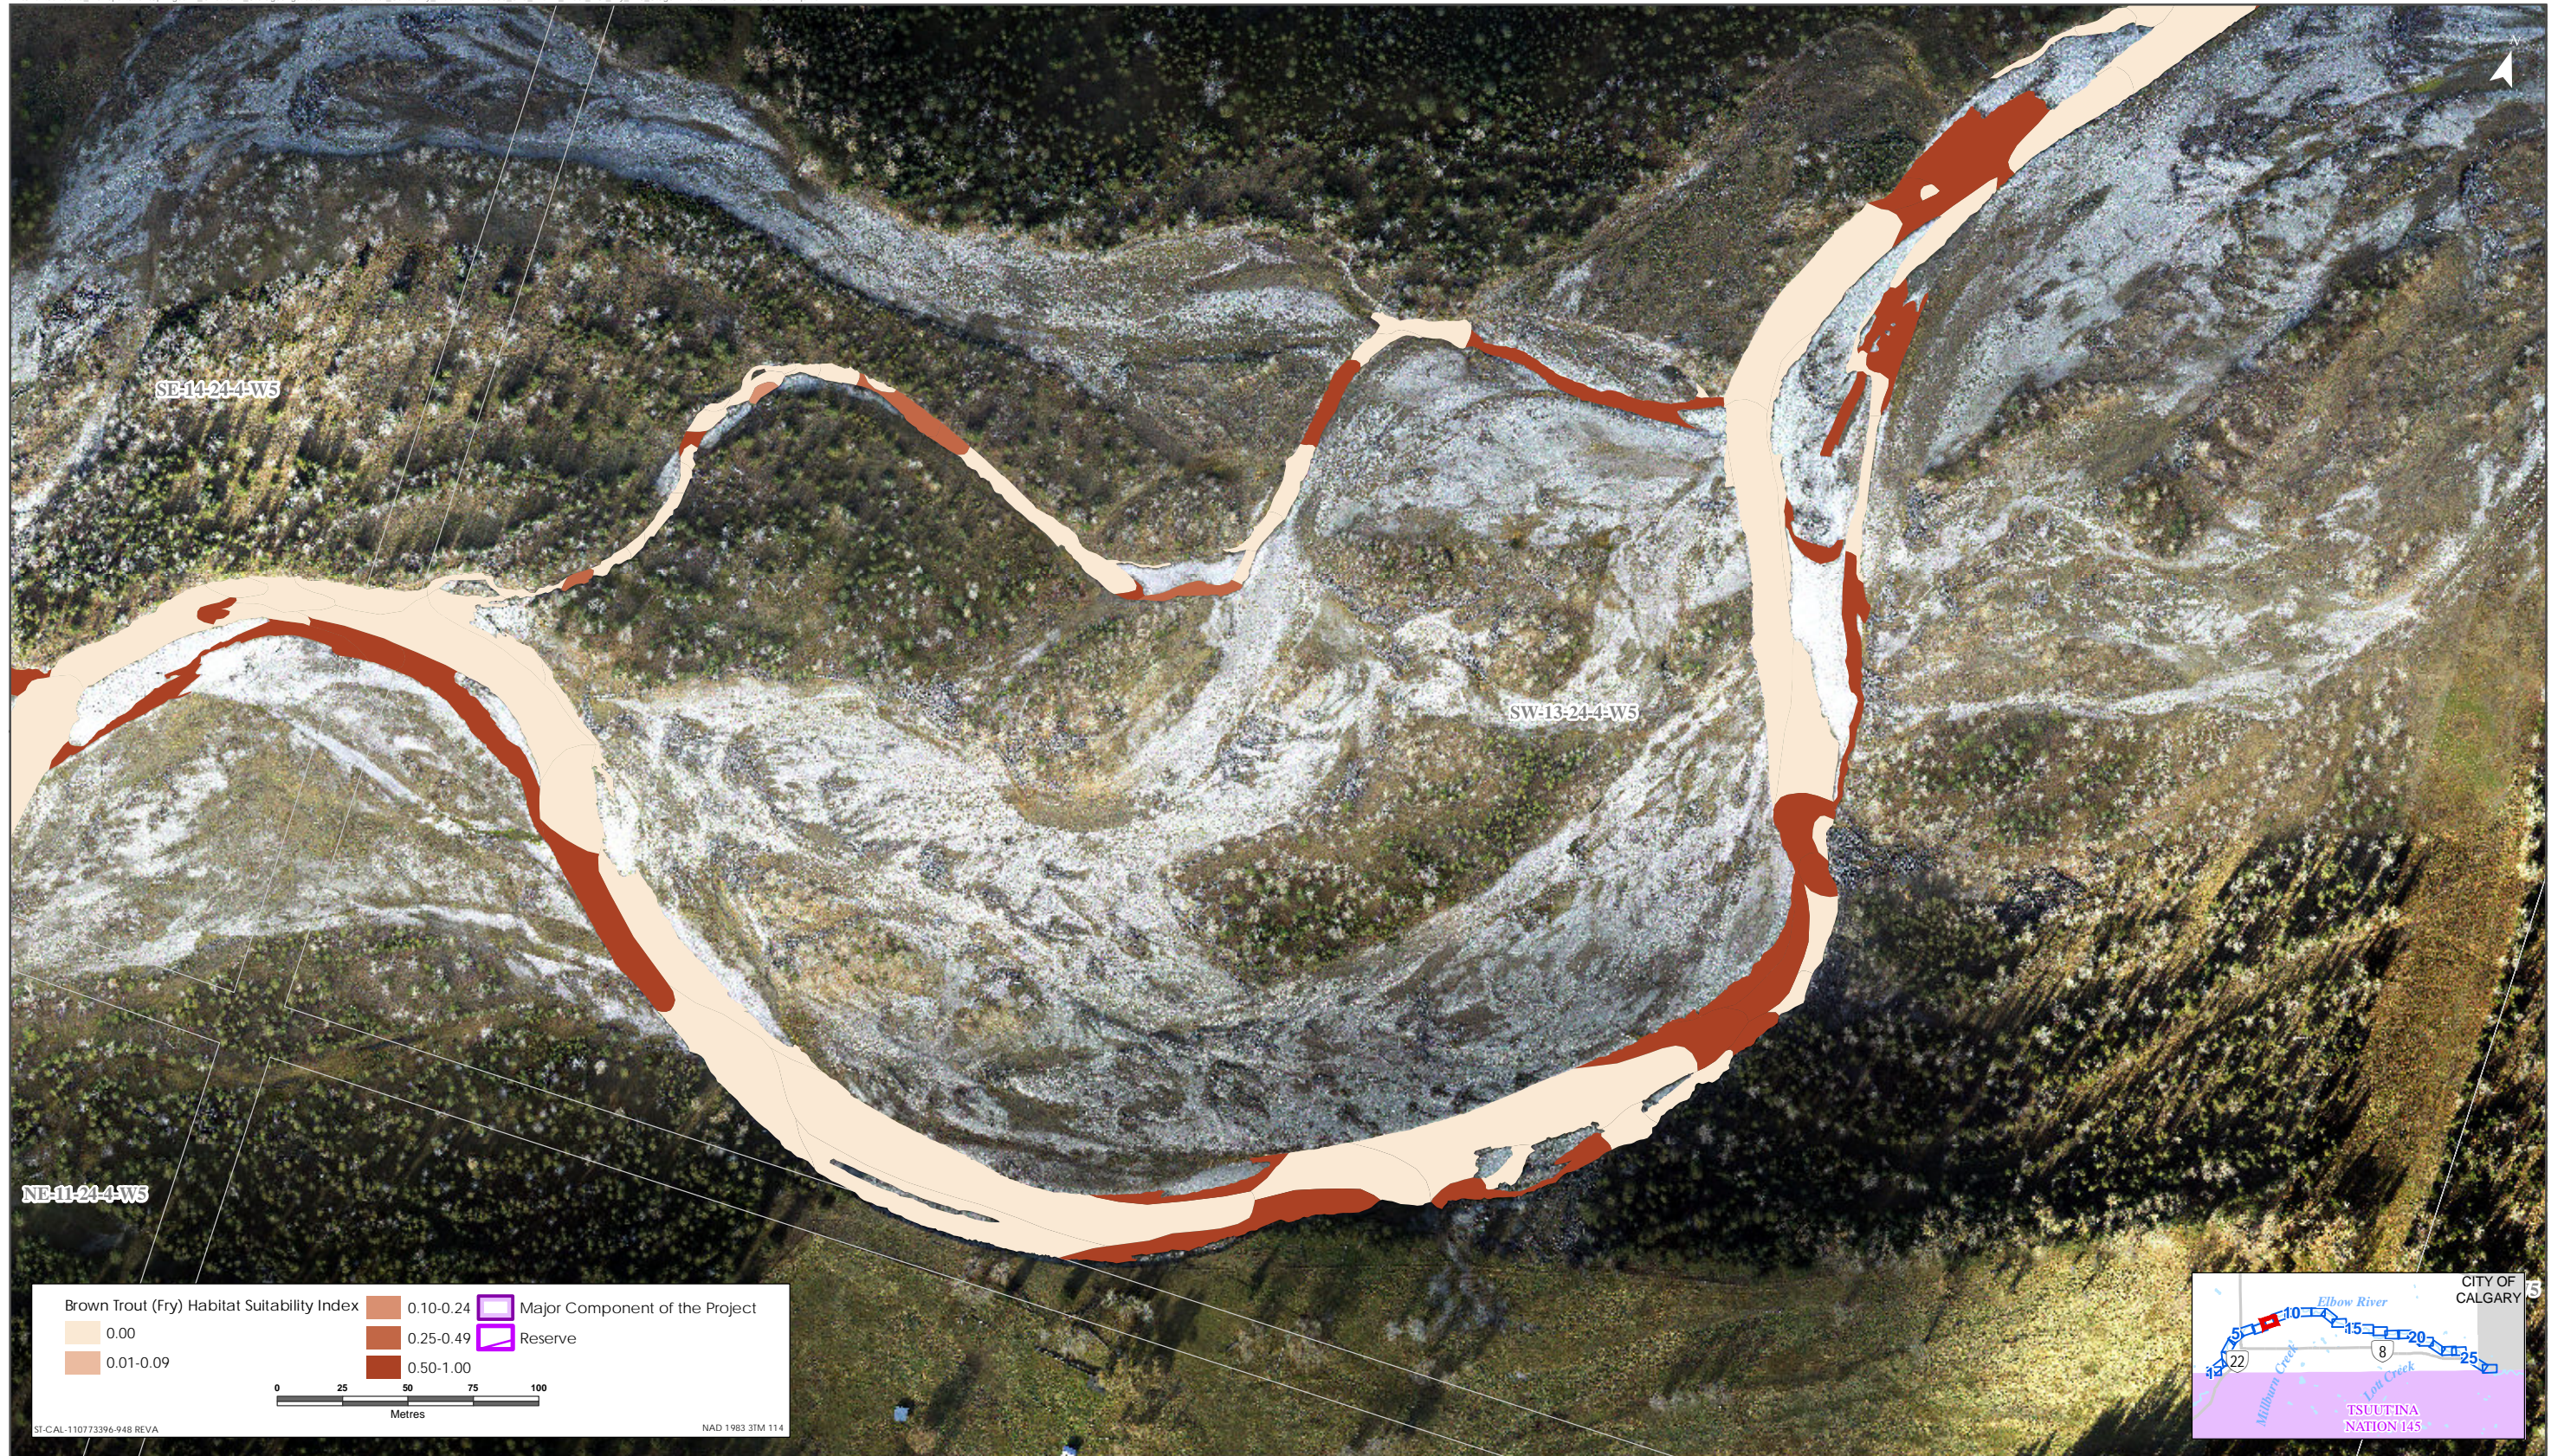

Brown Trout HSI Map for Elbow River (Fry Life Stage)

Sources: Base Data - Government of Alberta, Government of Canada. Thematic Data - Stantec Ltd.
Imagery: 1:1m 10cm resolution October 2019