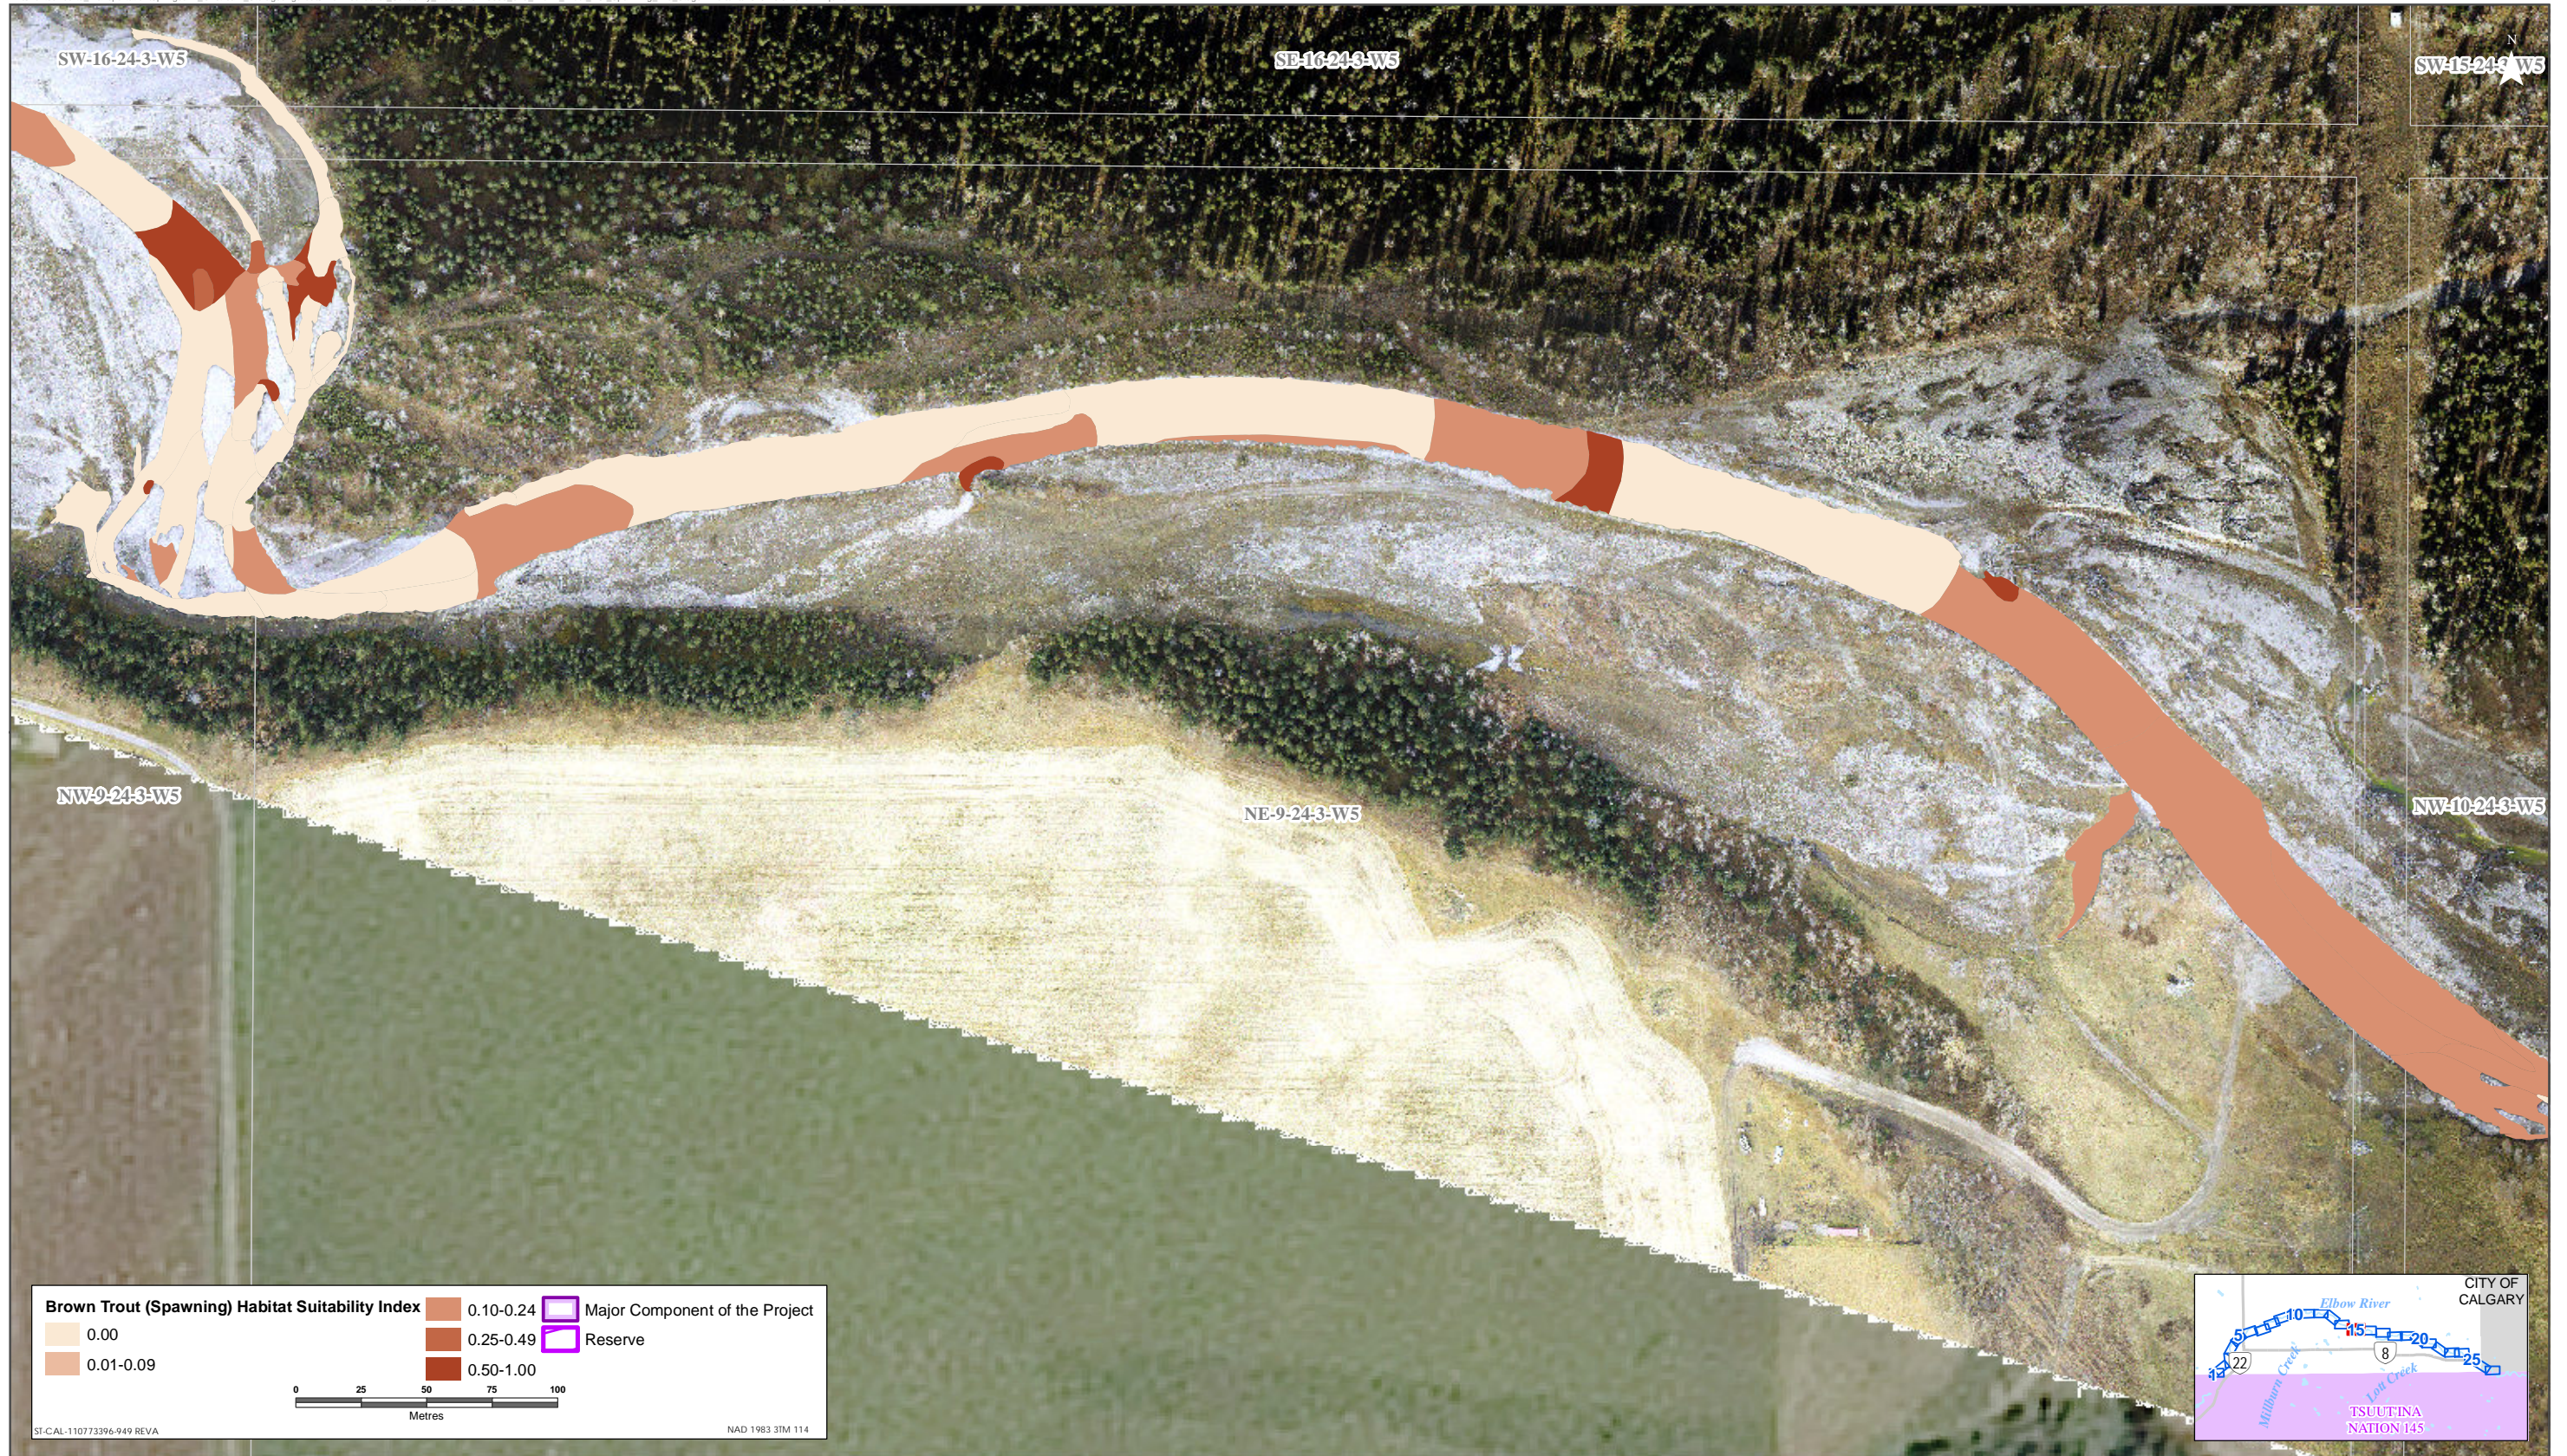

Brown Trout HSI Map for Elbow River (Spawning Life Stage)

Sources: Base Data - Government of Alberta, Government of Canada. Thematic Data - Stantec Ltd. Imagery: 1:1m 10cm resolution October 2019