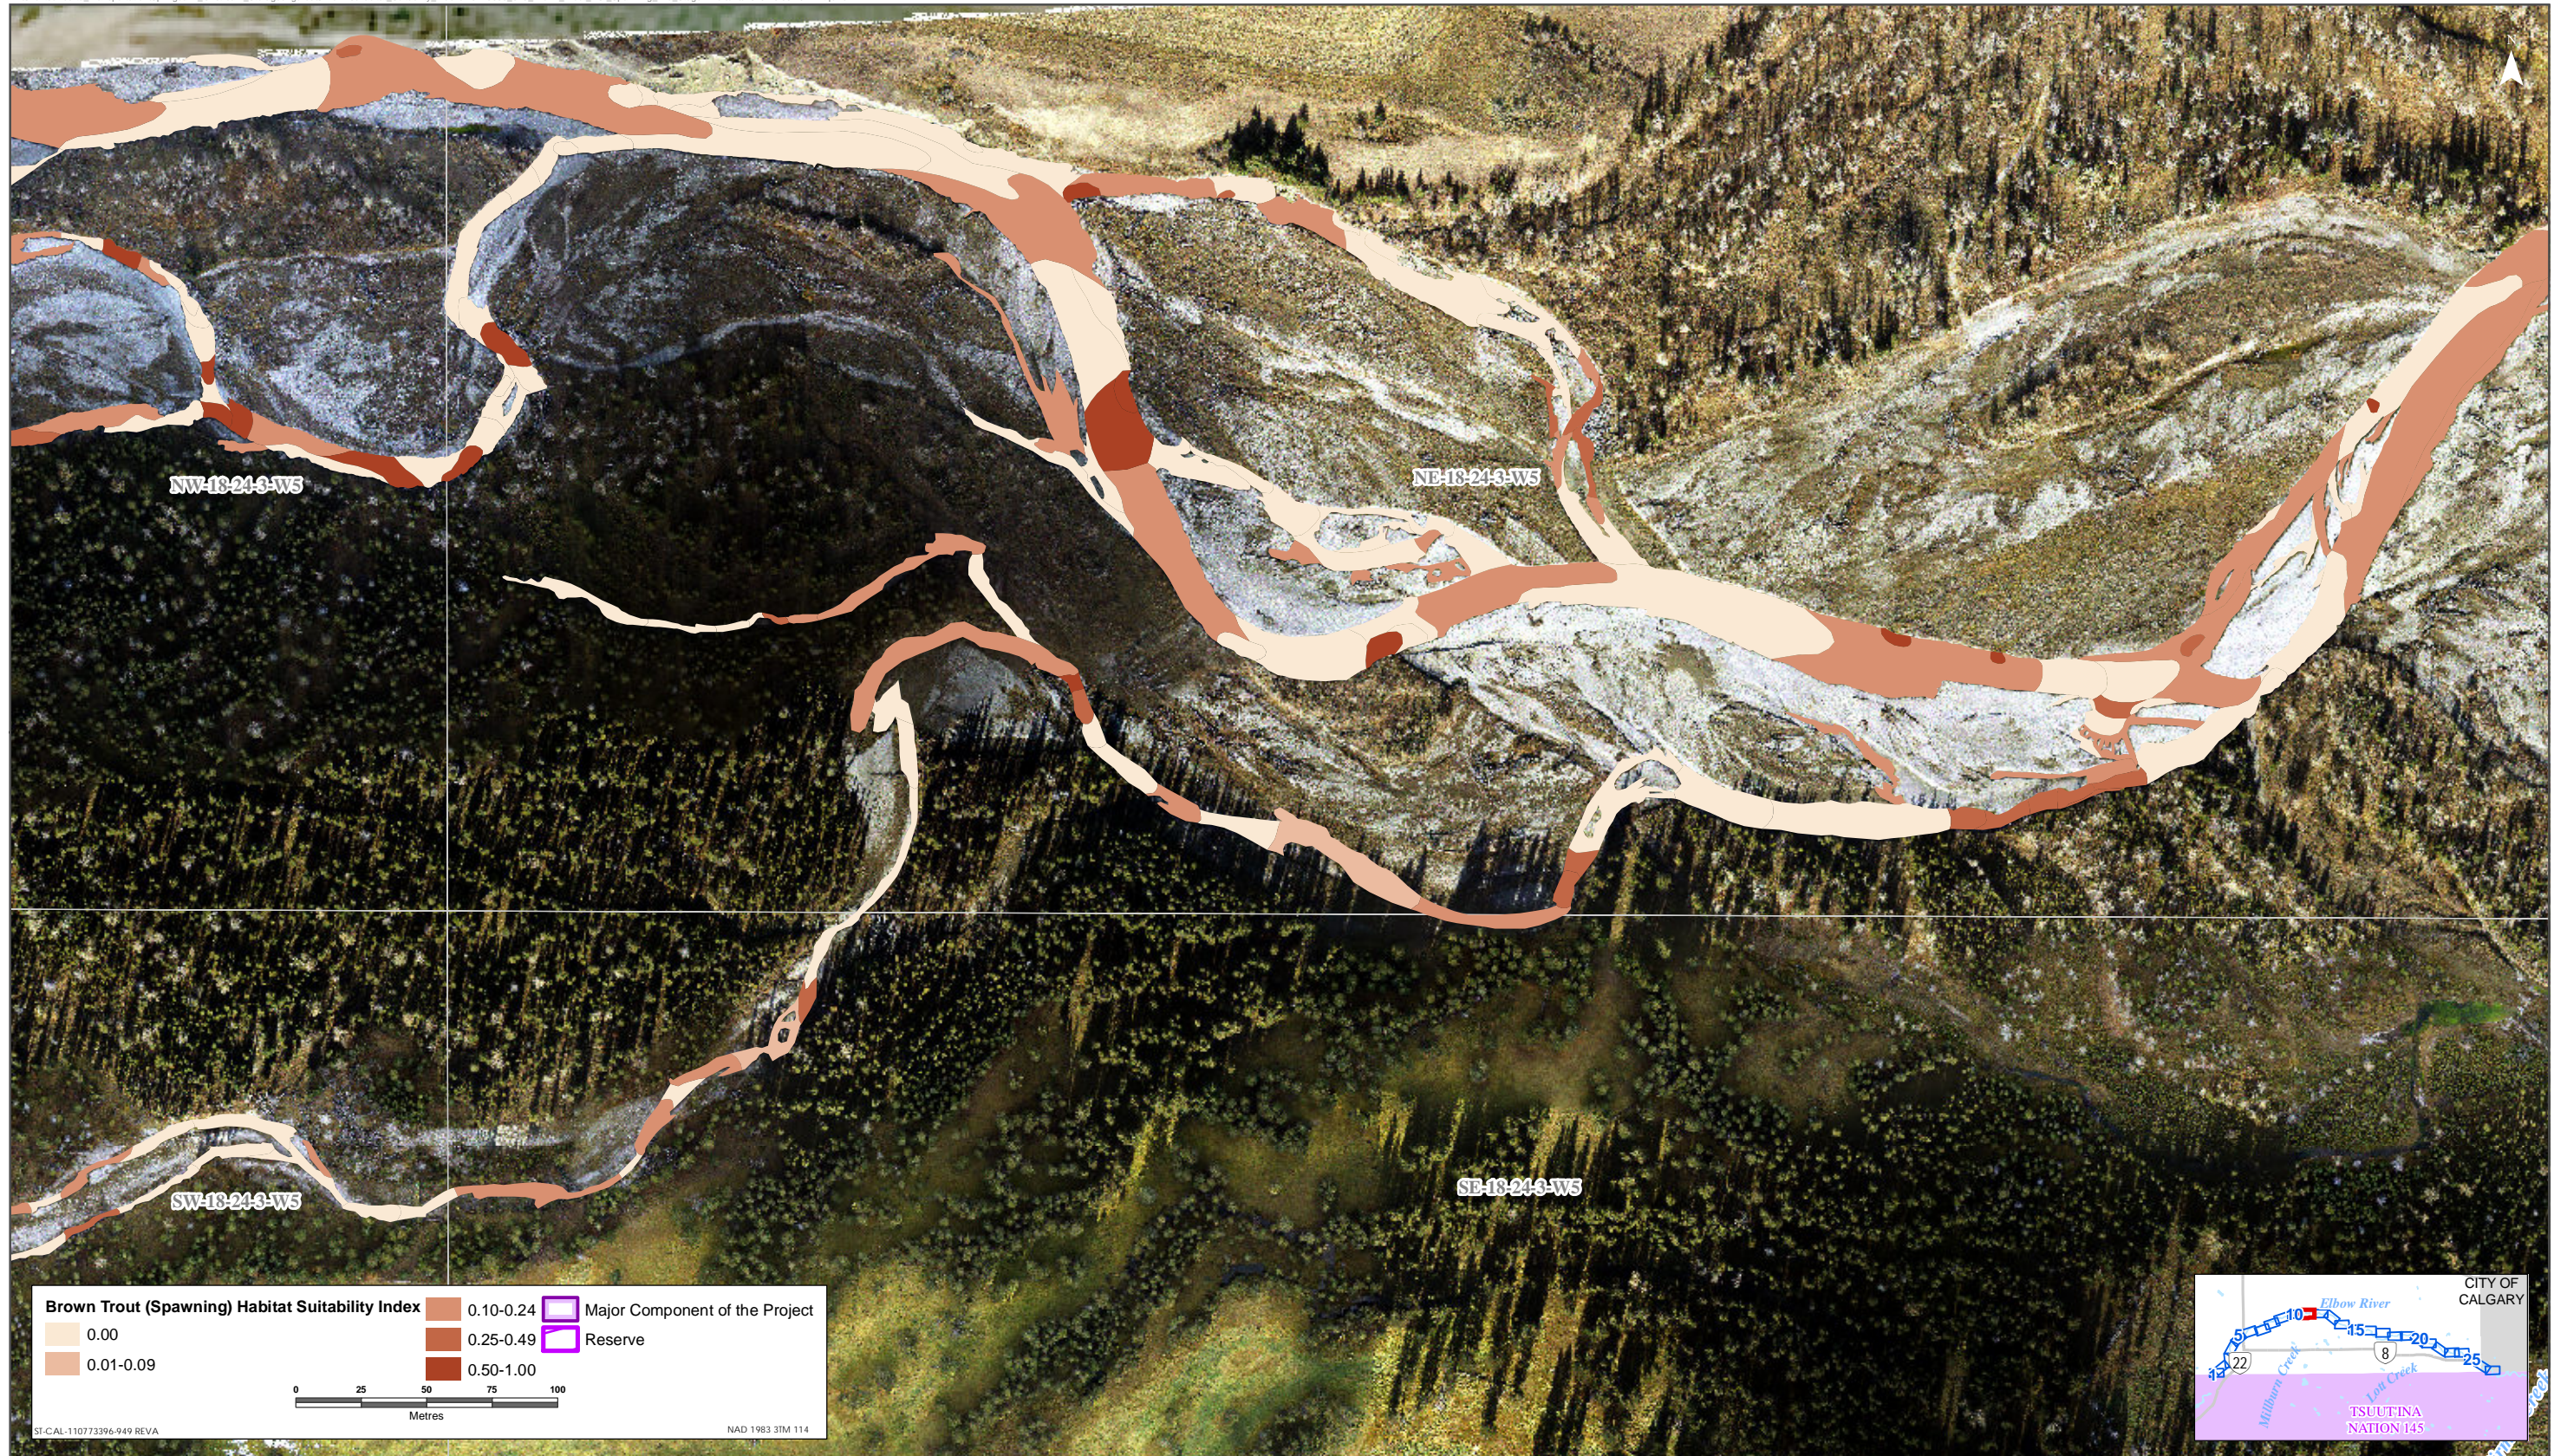

Brown Trout HSI Map for Elbow River (Spawning Life Stage)

Sources: Base Data - Government of Alberta, Government of Canada. Thematic Data - Stantec Ltd. Imagery: 1:4m 10cm resolution October 2019