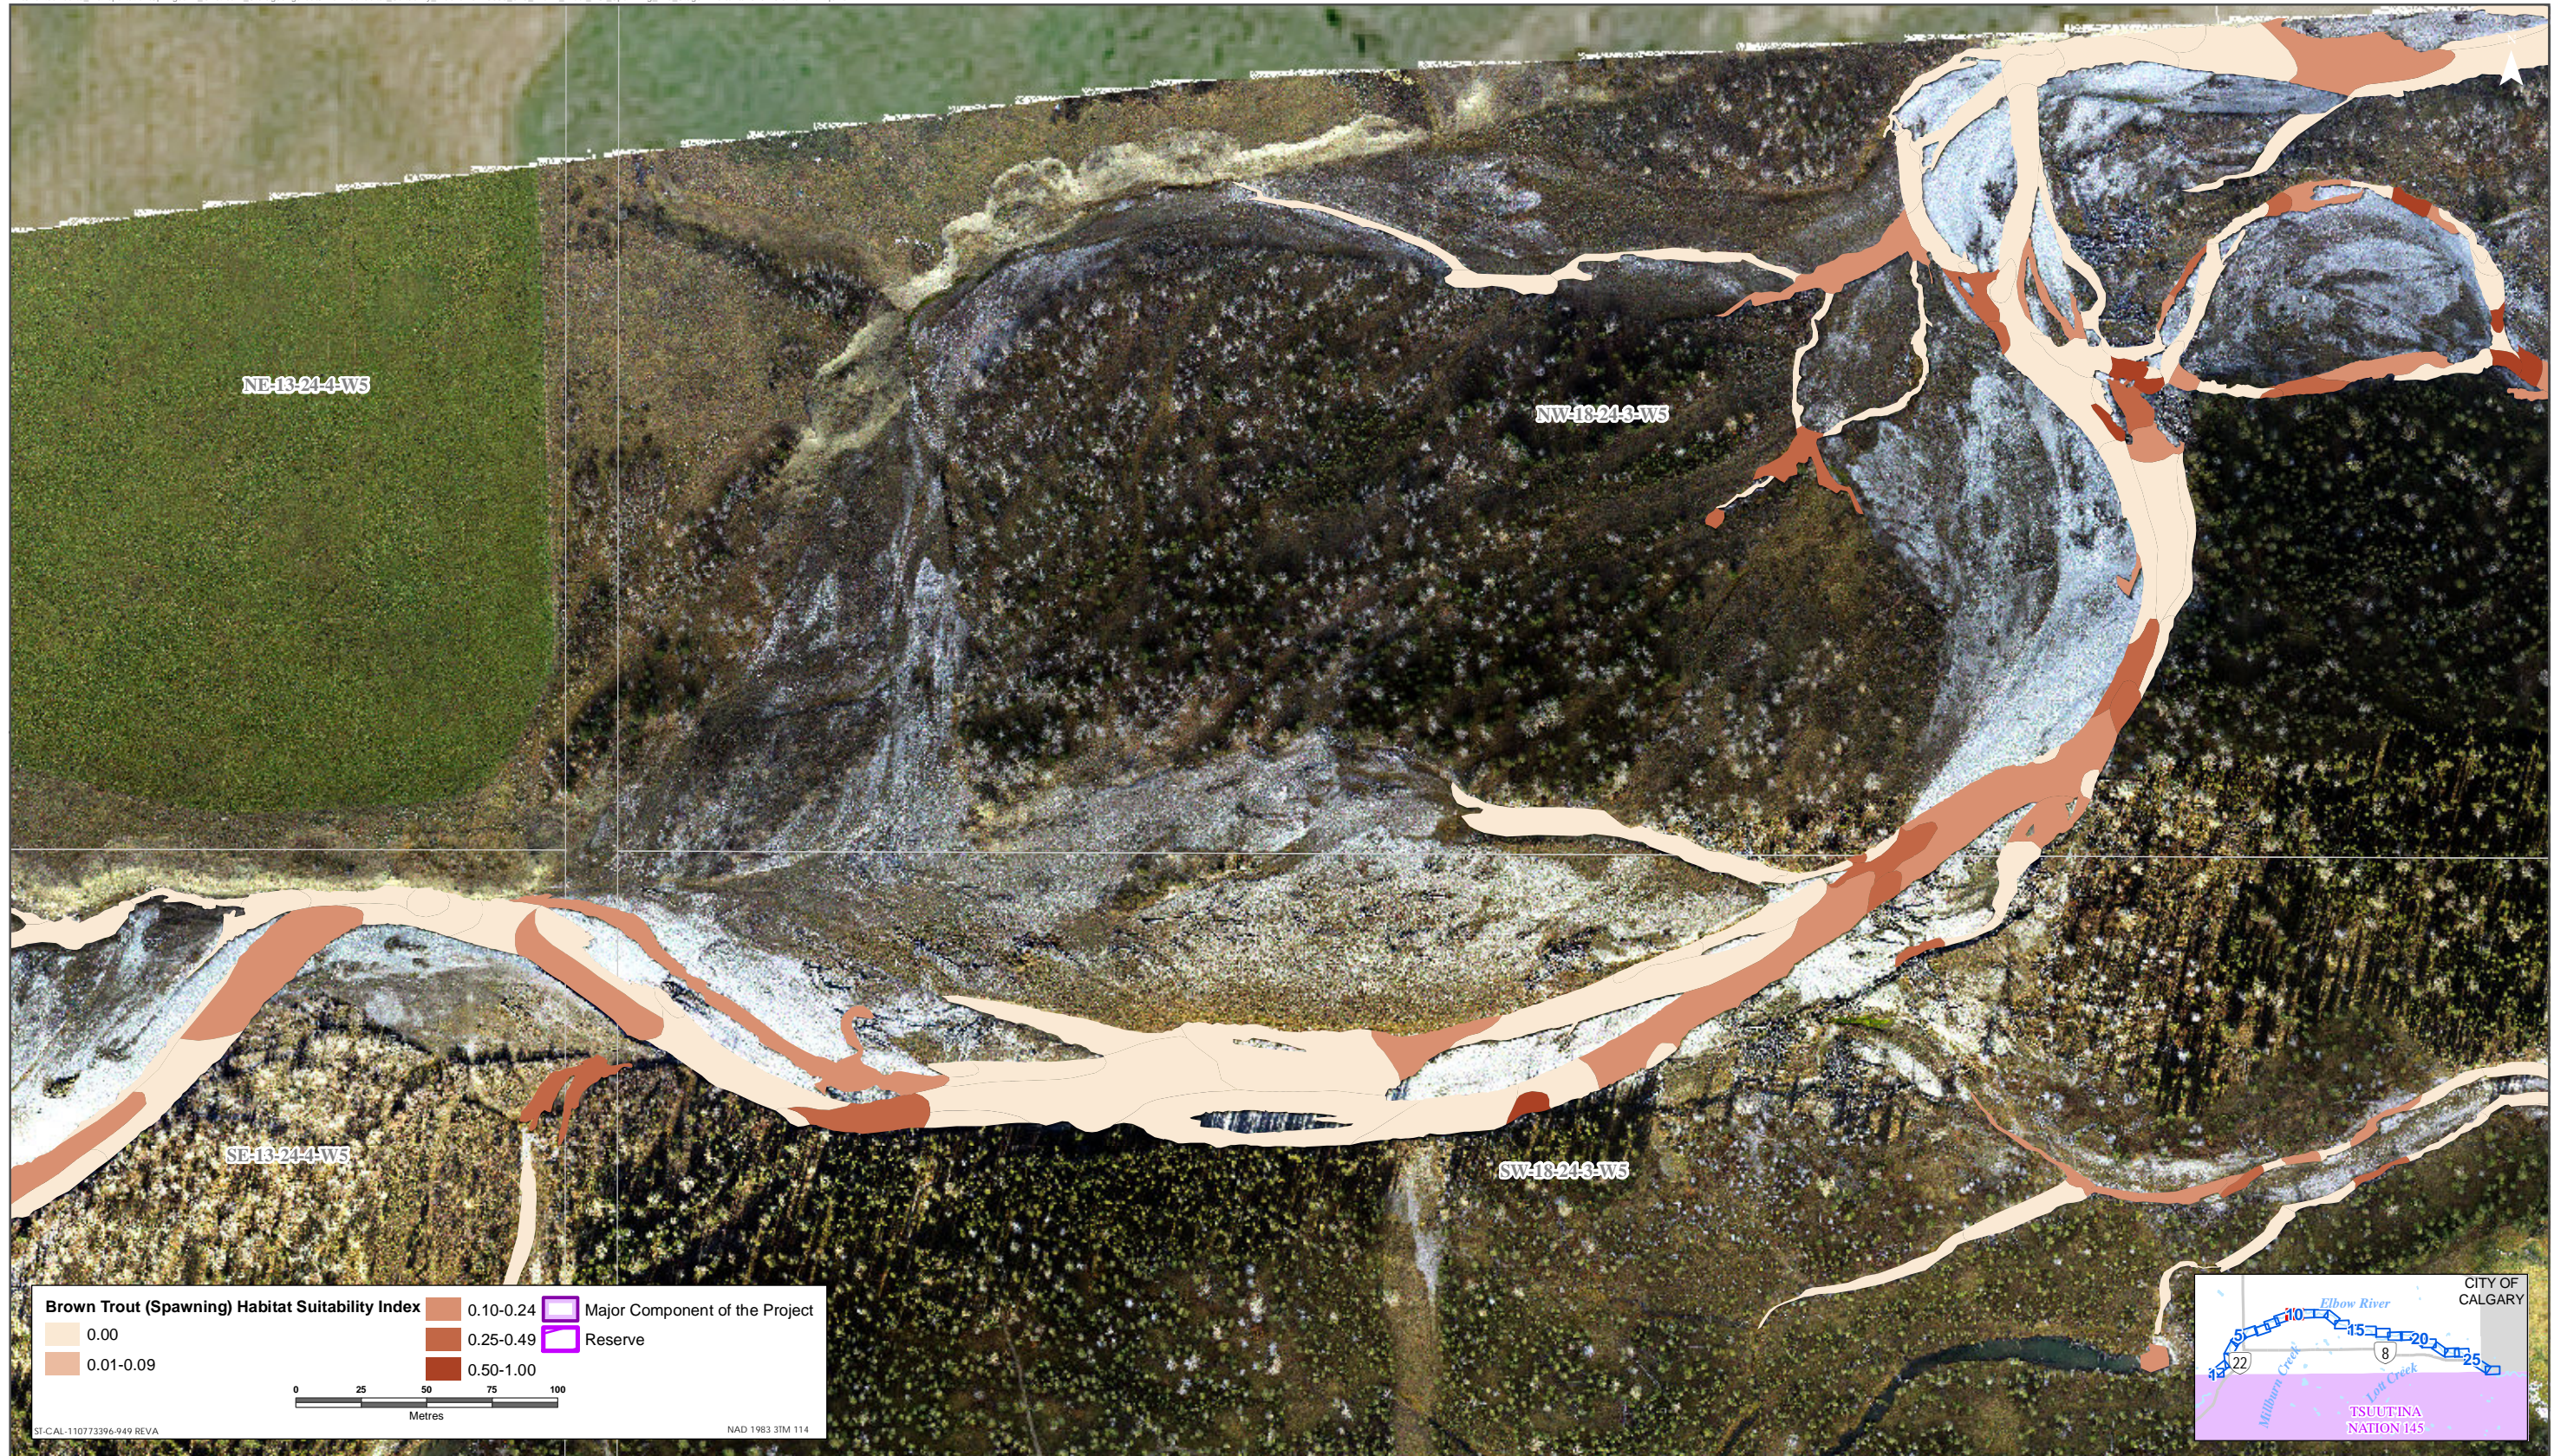

Brown Trout HSI Map for Elbow River (Spawning Life Stage)

Sources: Base Data - Government of Alberta, Government of Canada. Thematic Data - Stantec Ltd.
Imagery: 1:1m 10cm resolution October 2019