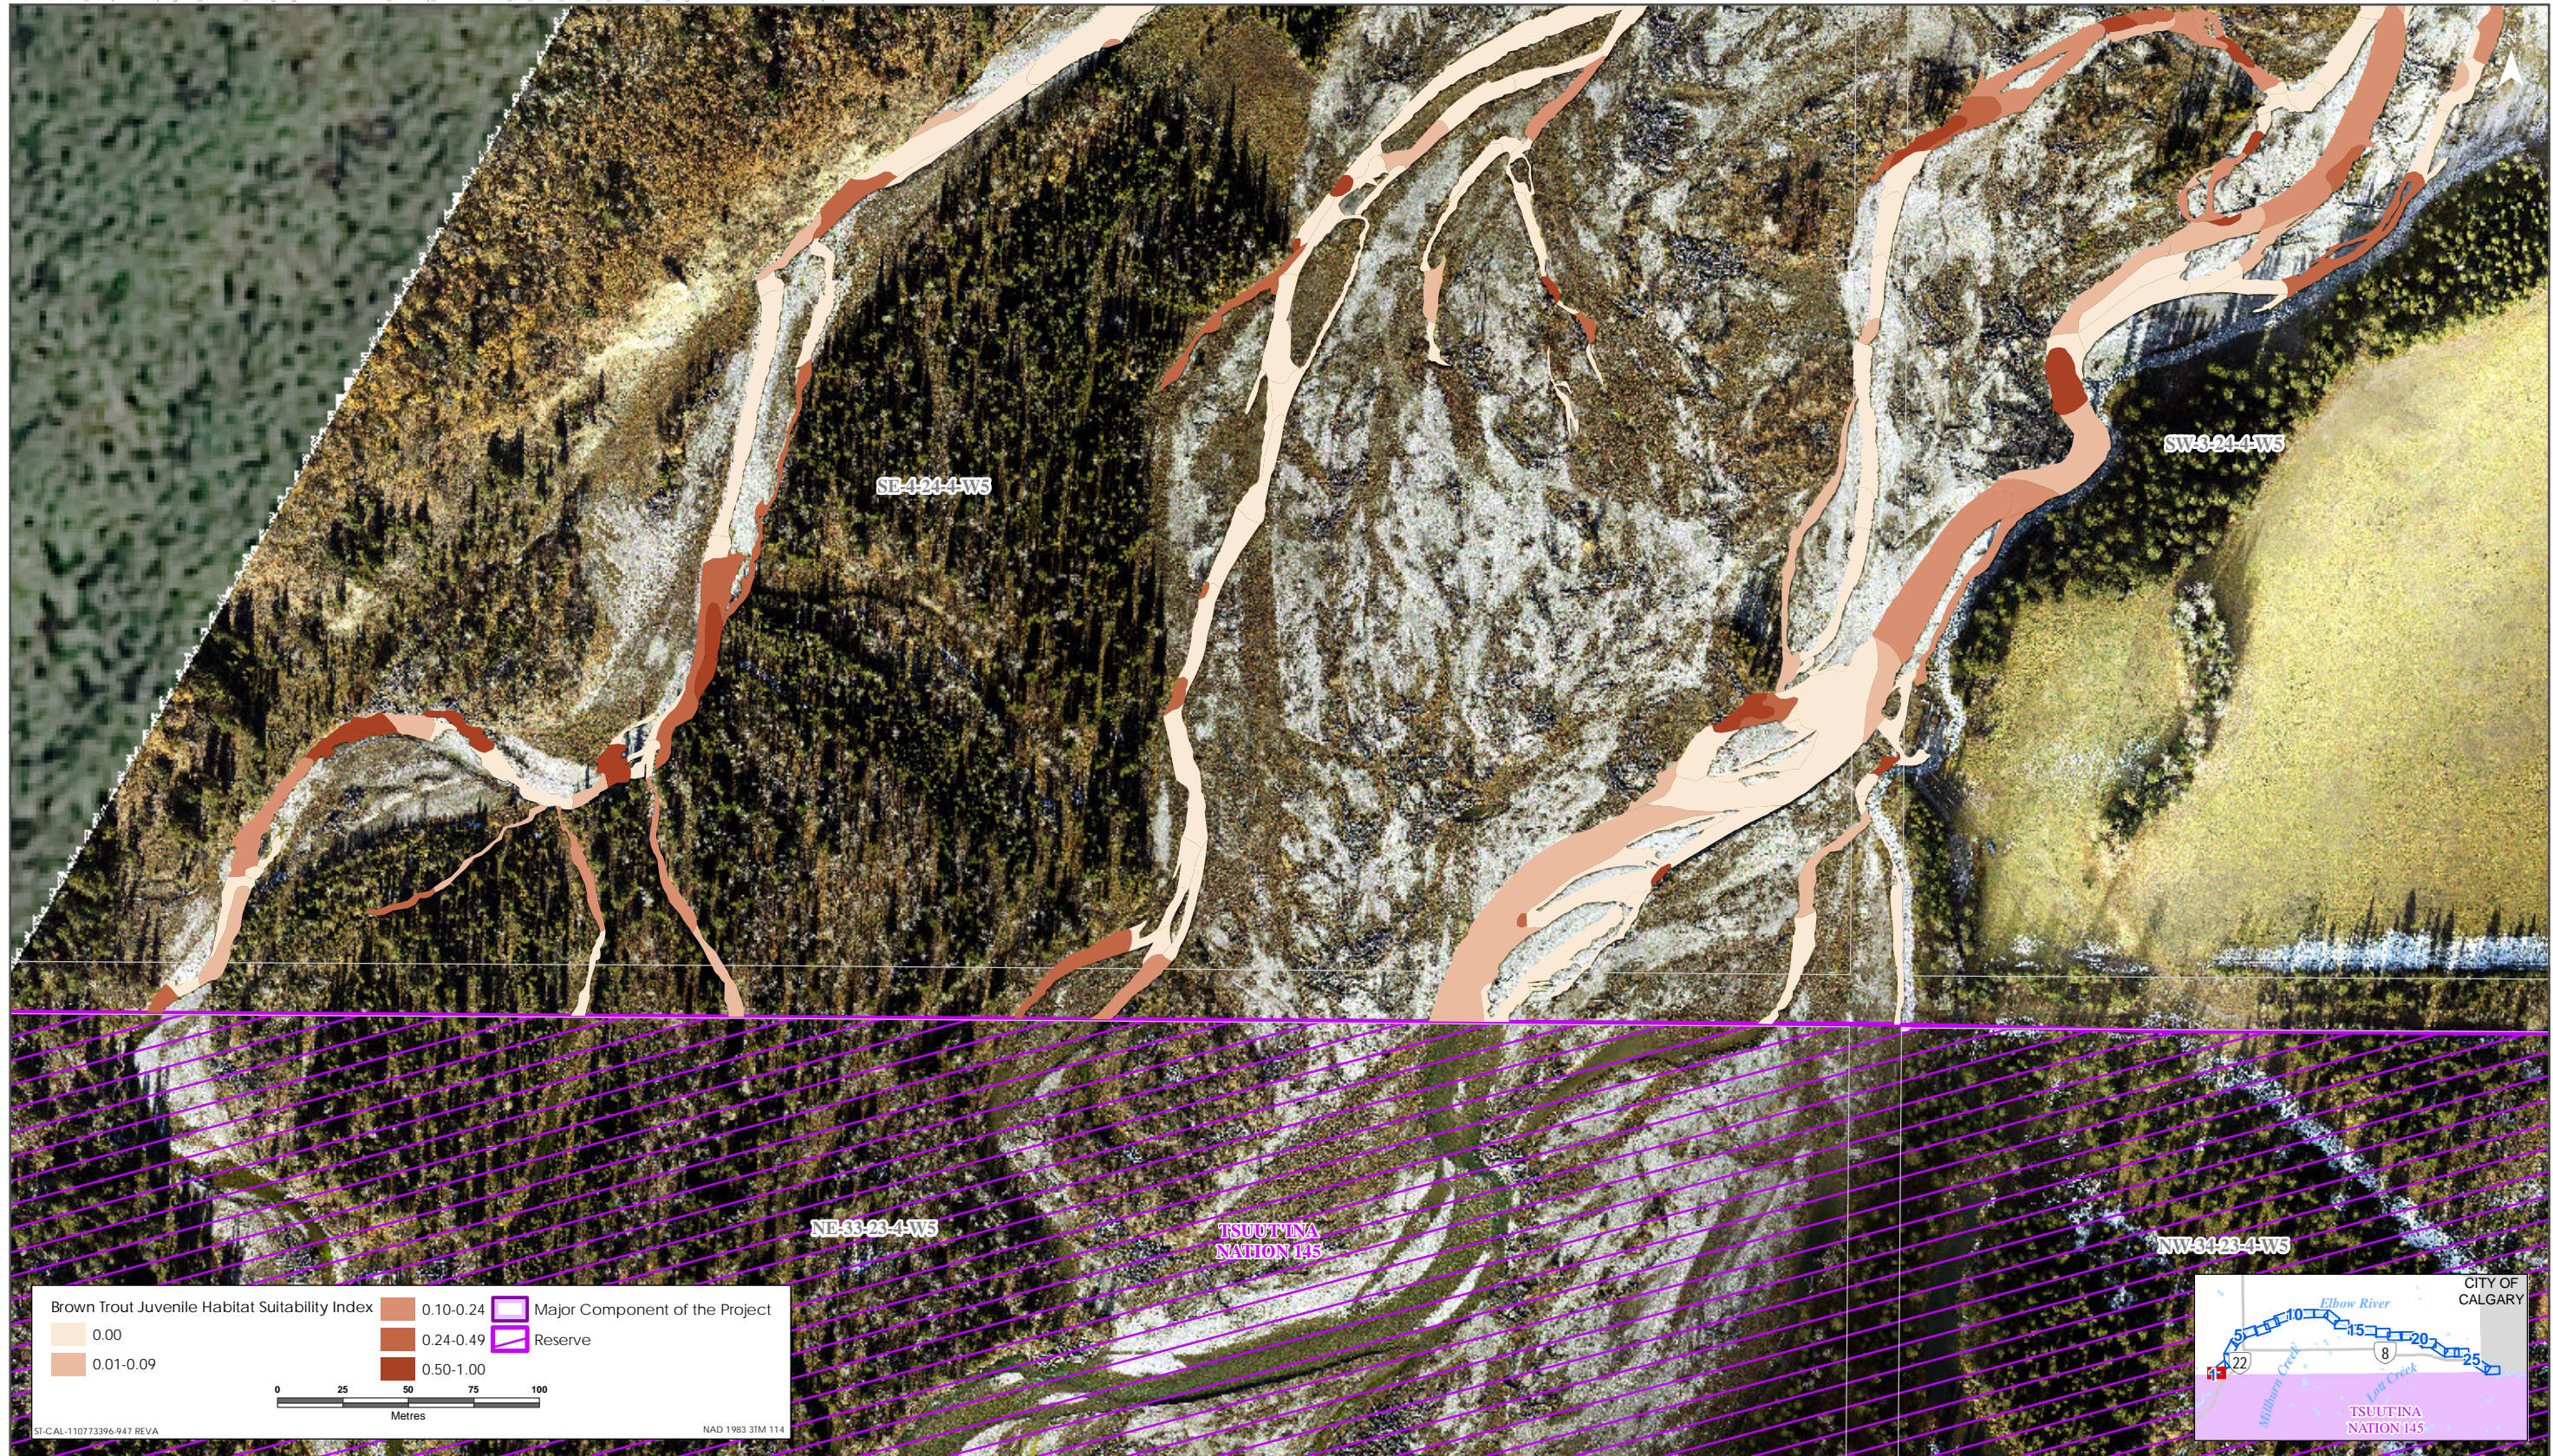

Sources: Base Data - Government of Alberta, Government of Canada. Thematic Data - Stantec Ltd. Imagery: 1:1m 10cm resolution October 2019