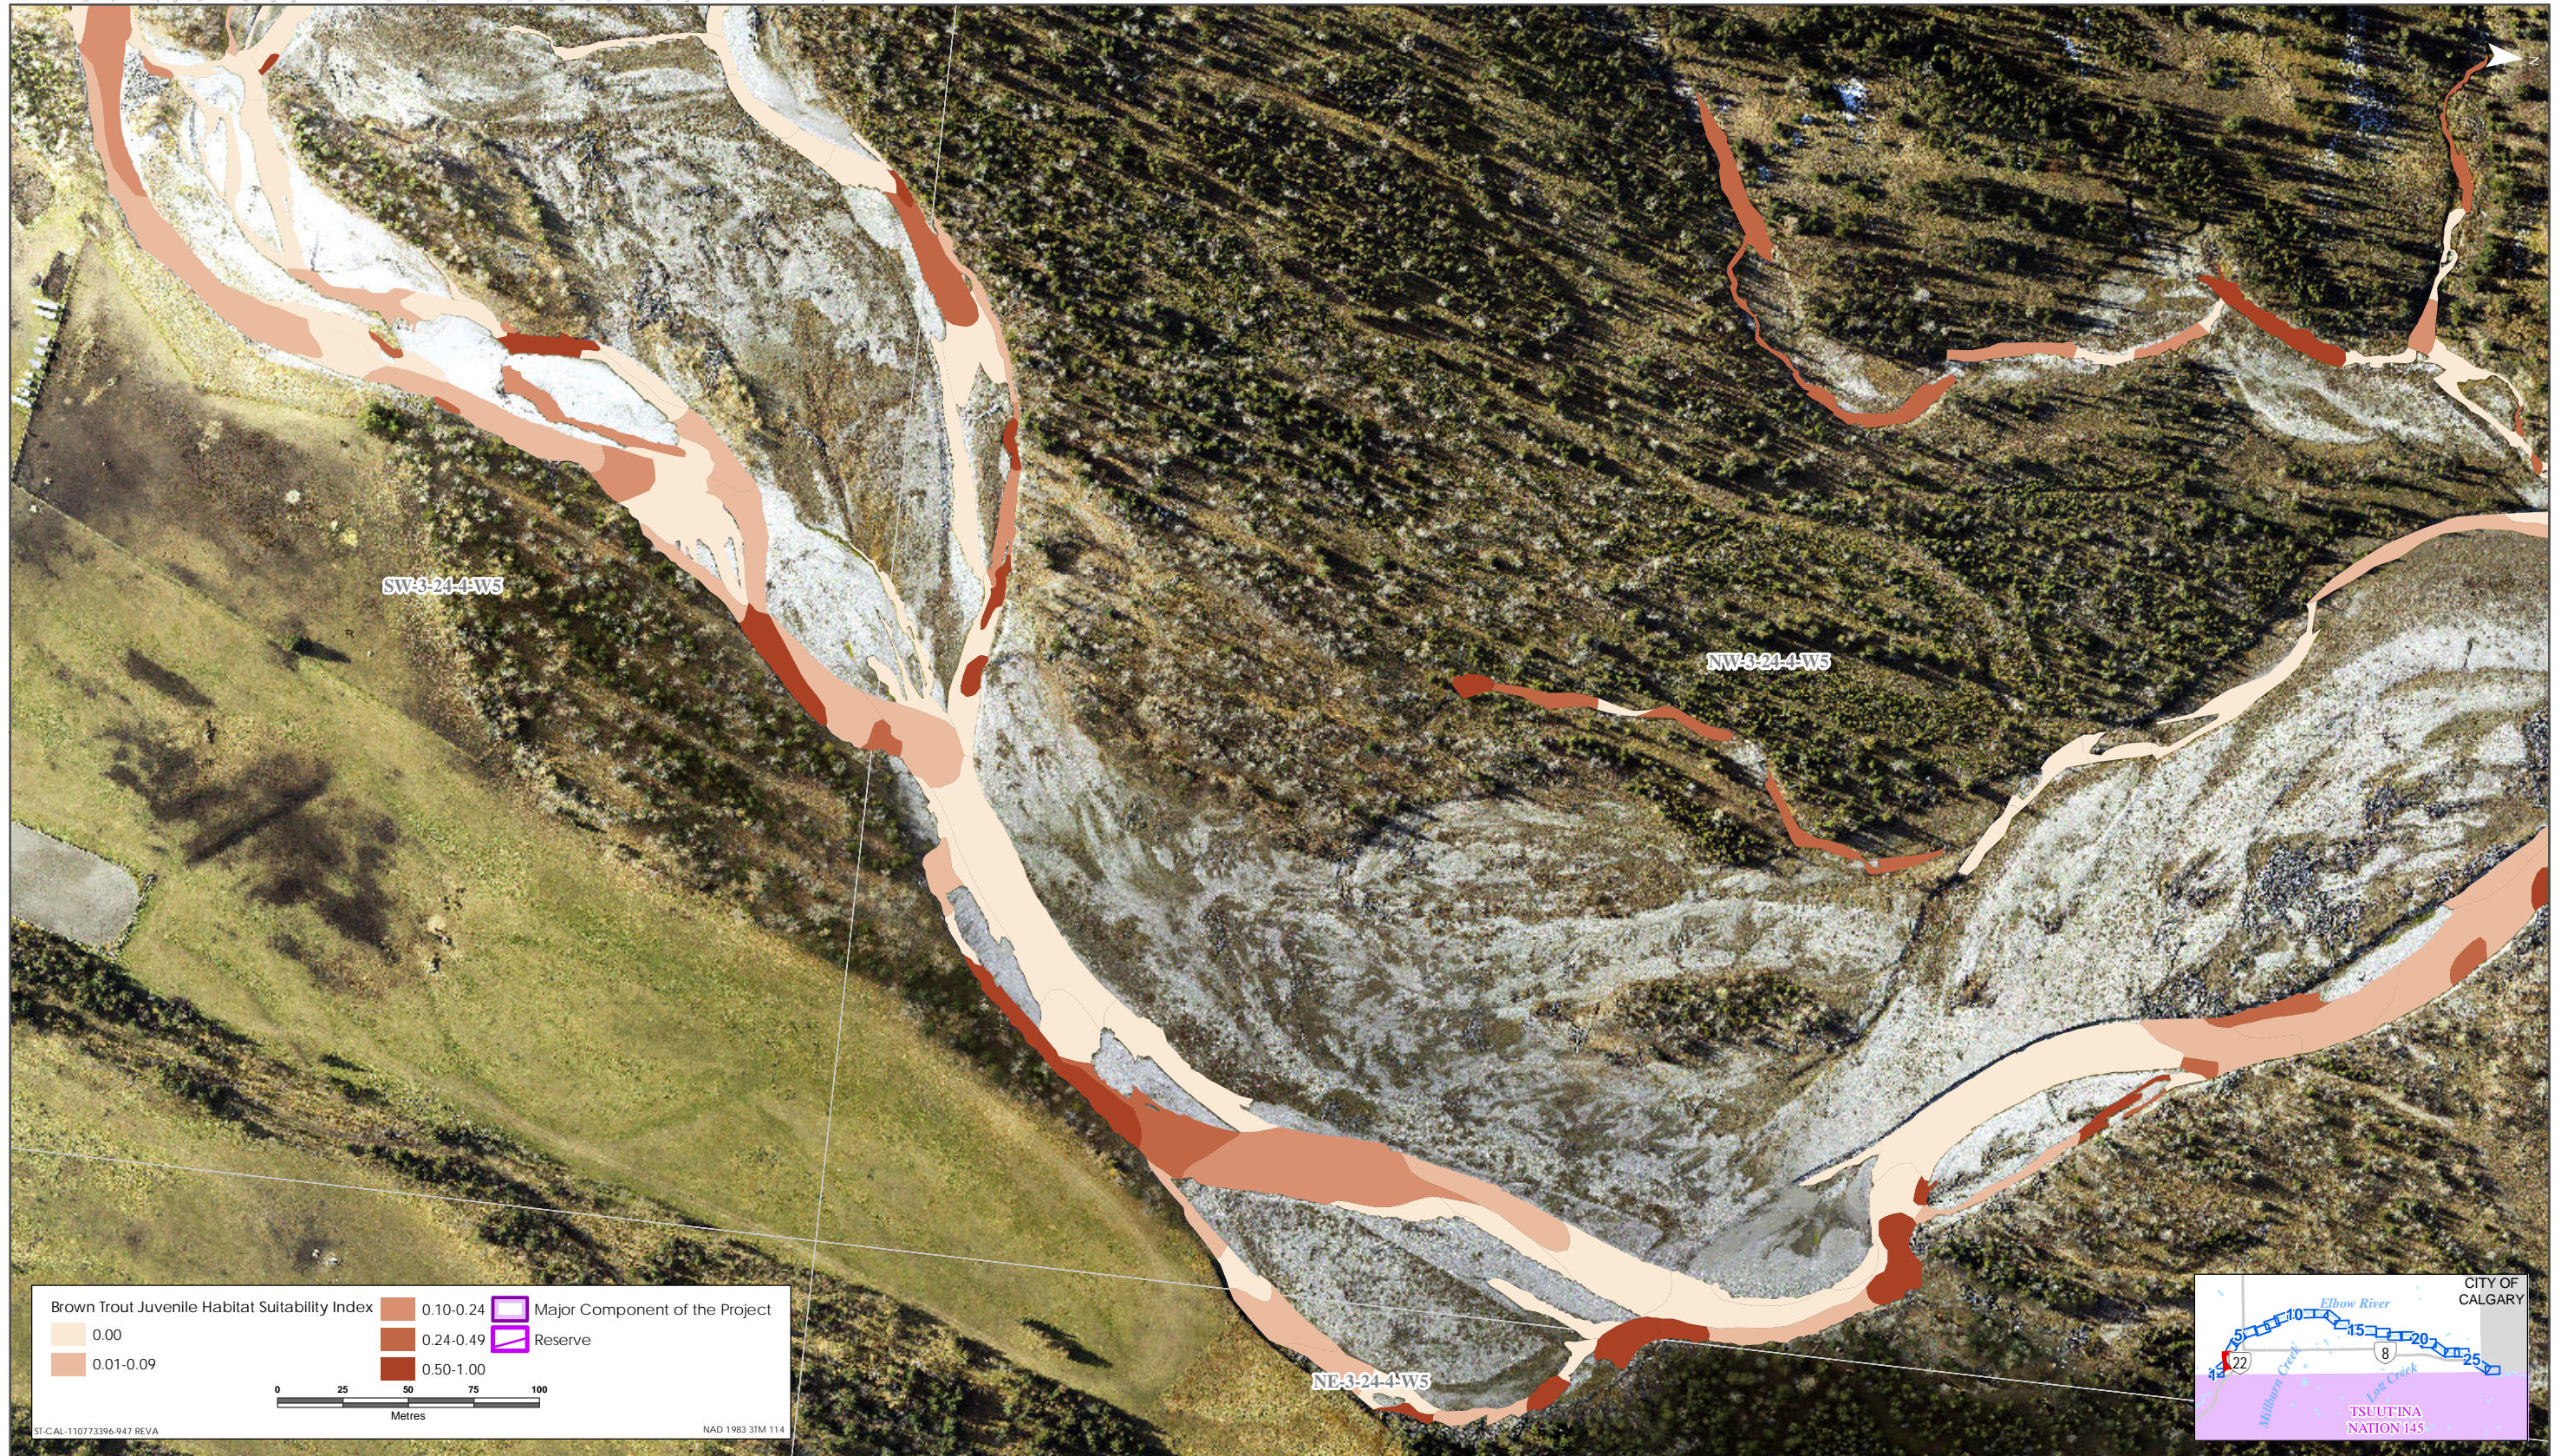

Brown Trout HSI Map for Elbow River (Juvenile Life Stage)

Sources: Base Data - Government of Alberta, Government of Canada. Thematic Data - Stantec Ltd.
Imagery: 1:1m 10cm resolution October 2019

Brown Trout HSI Map for Elbow River (Juvenile Life Stage)