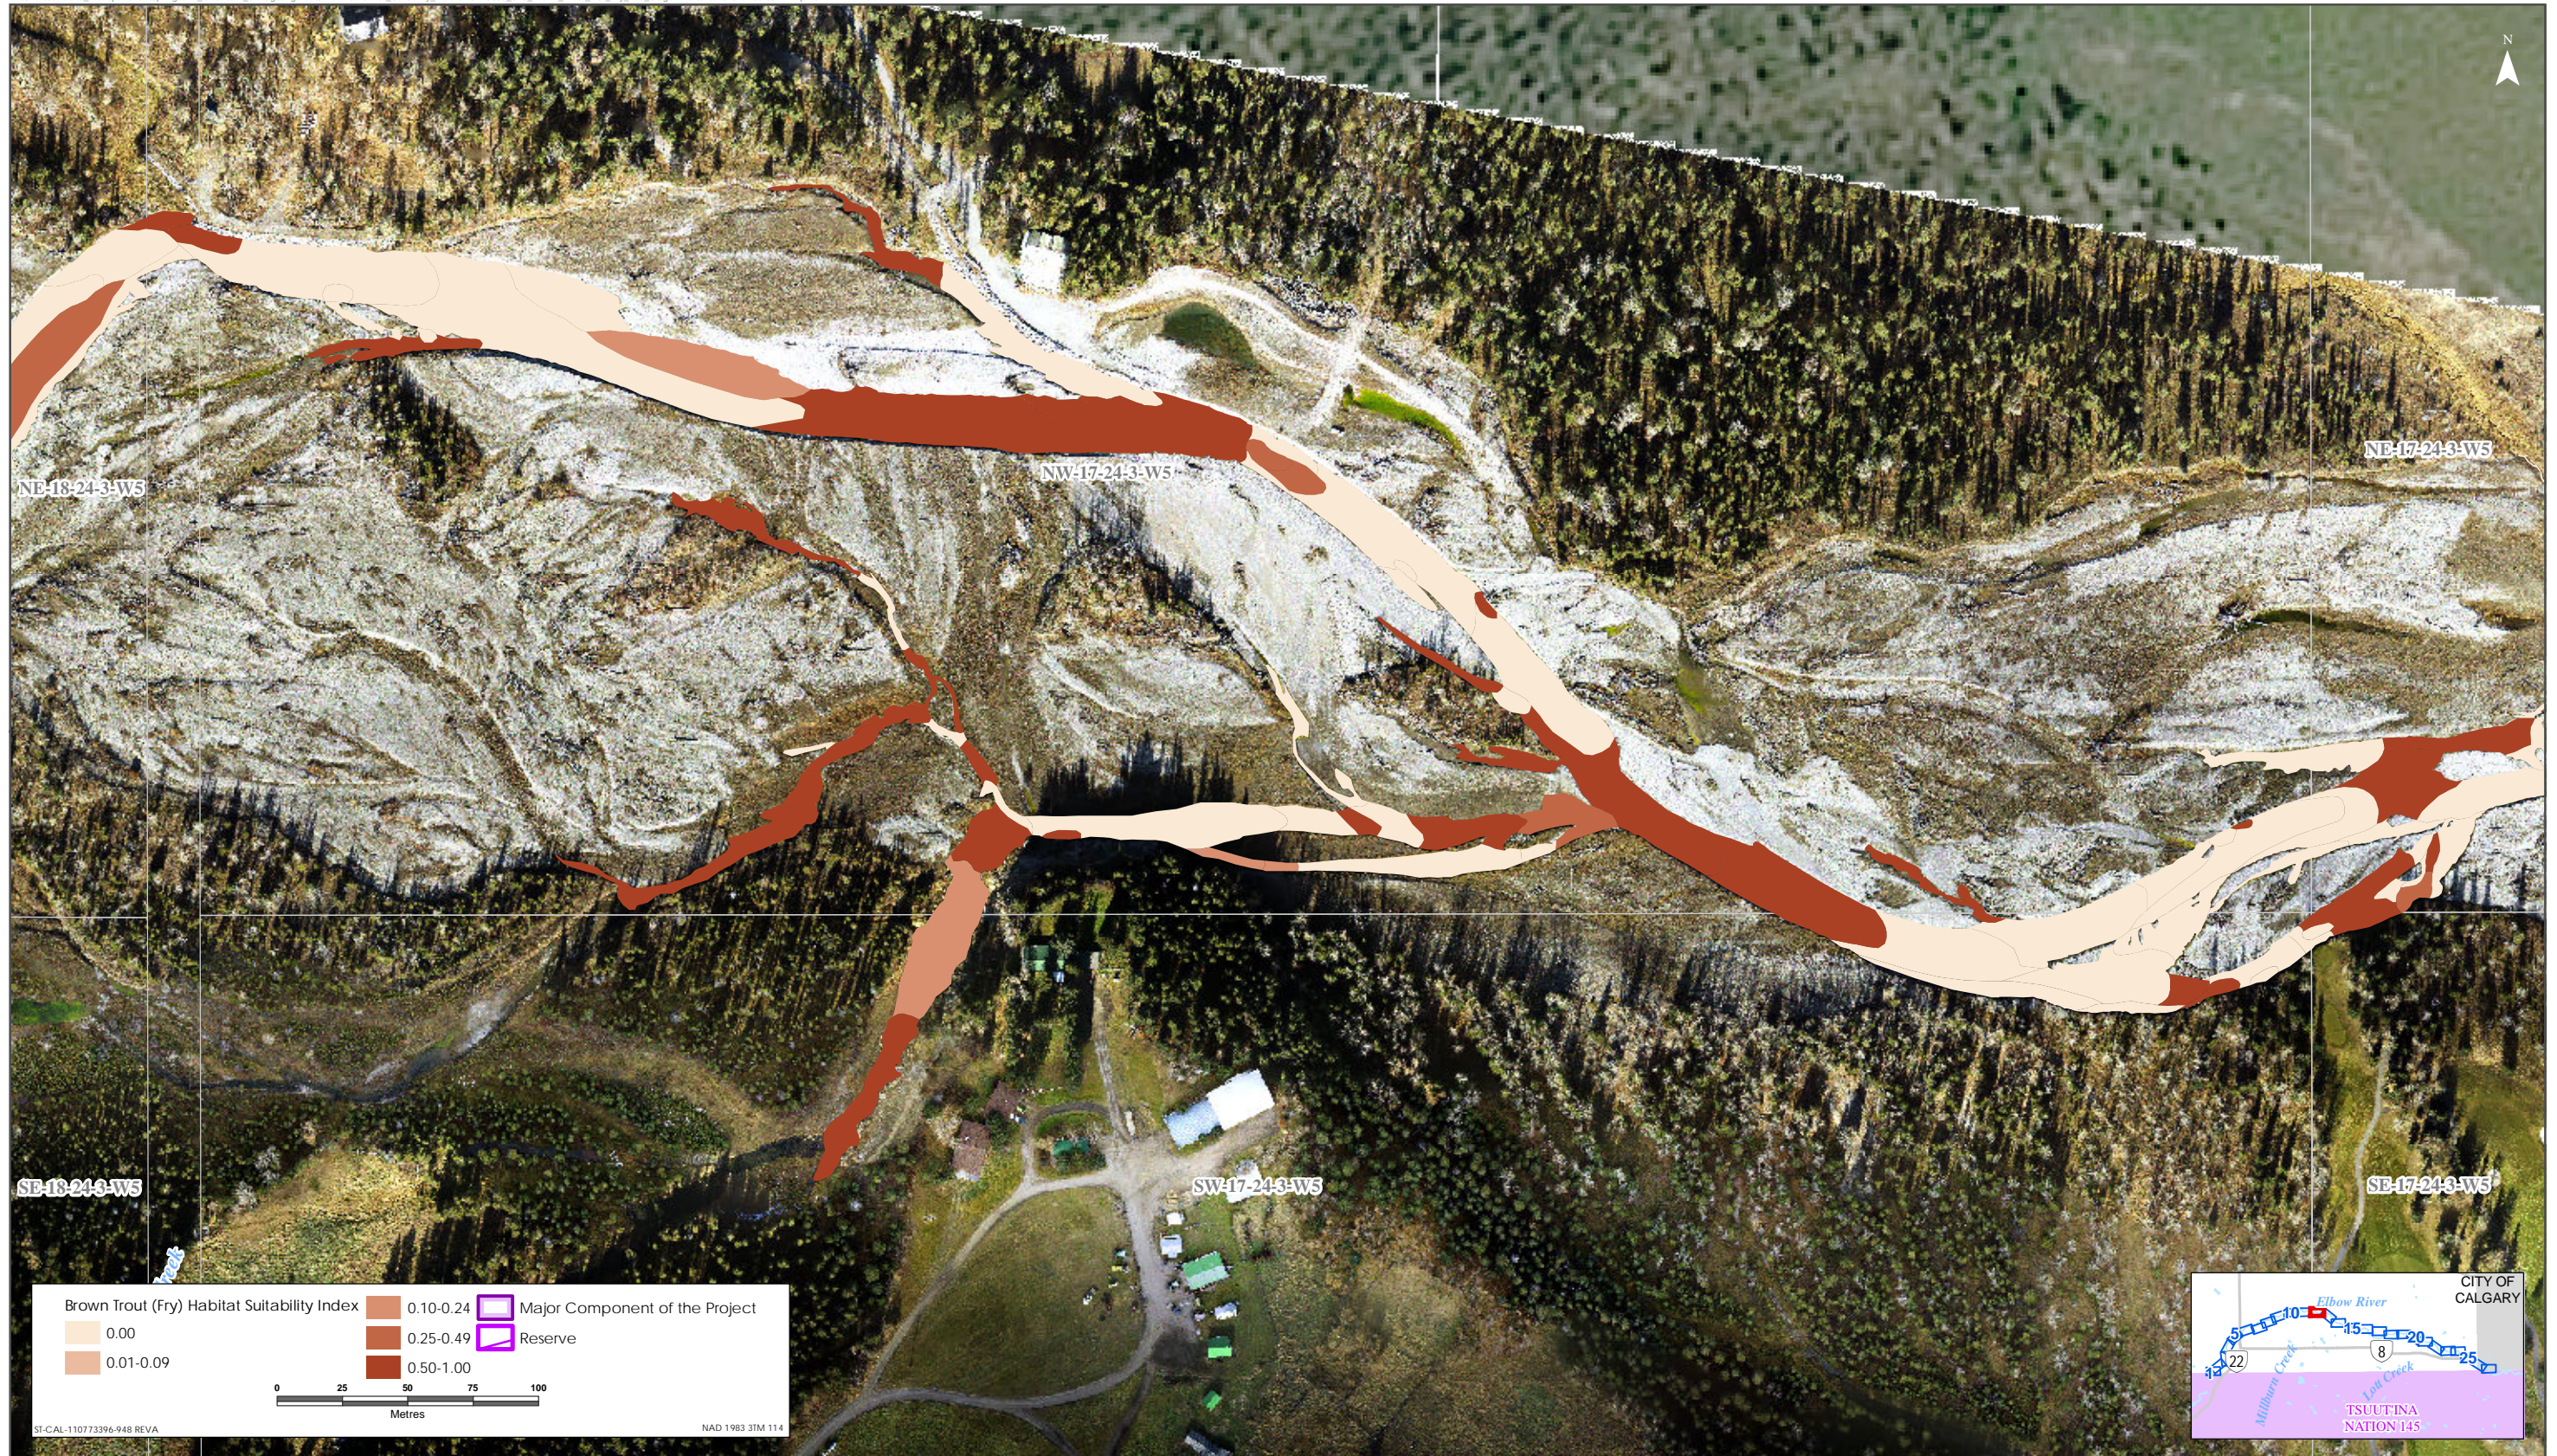

Brown Trout HSI Map for Elbow River (Fry Life Stage)

Sources: Base Data - Government of Alberta, Government of Canada. Thematic Data - Stantec Ltd. Imagery: 1:1m 10cm resolution October 2019