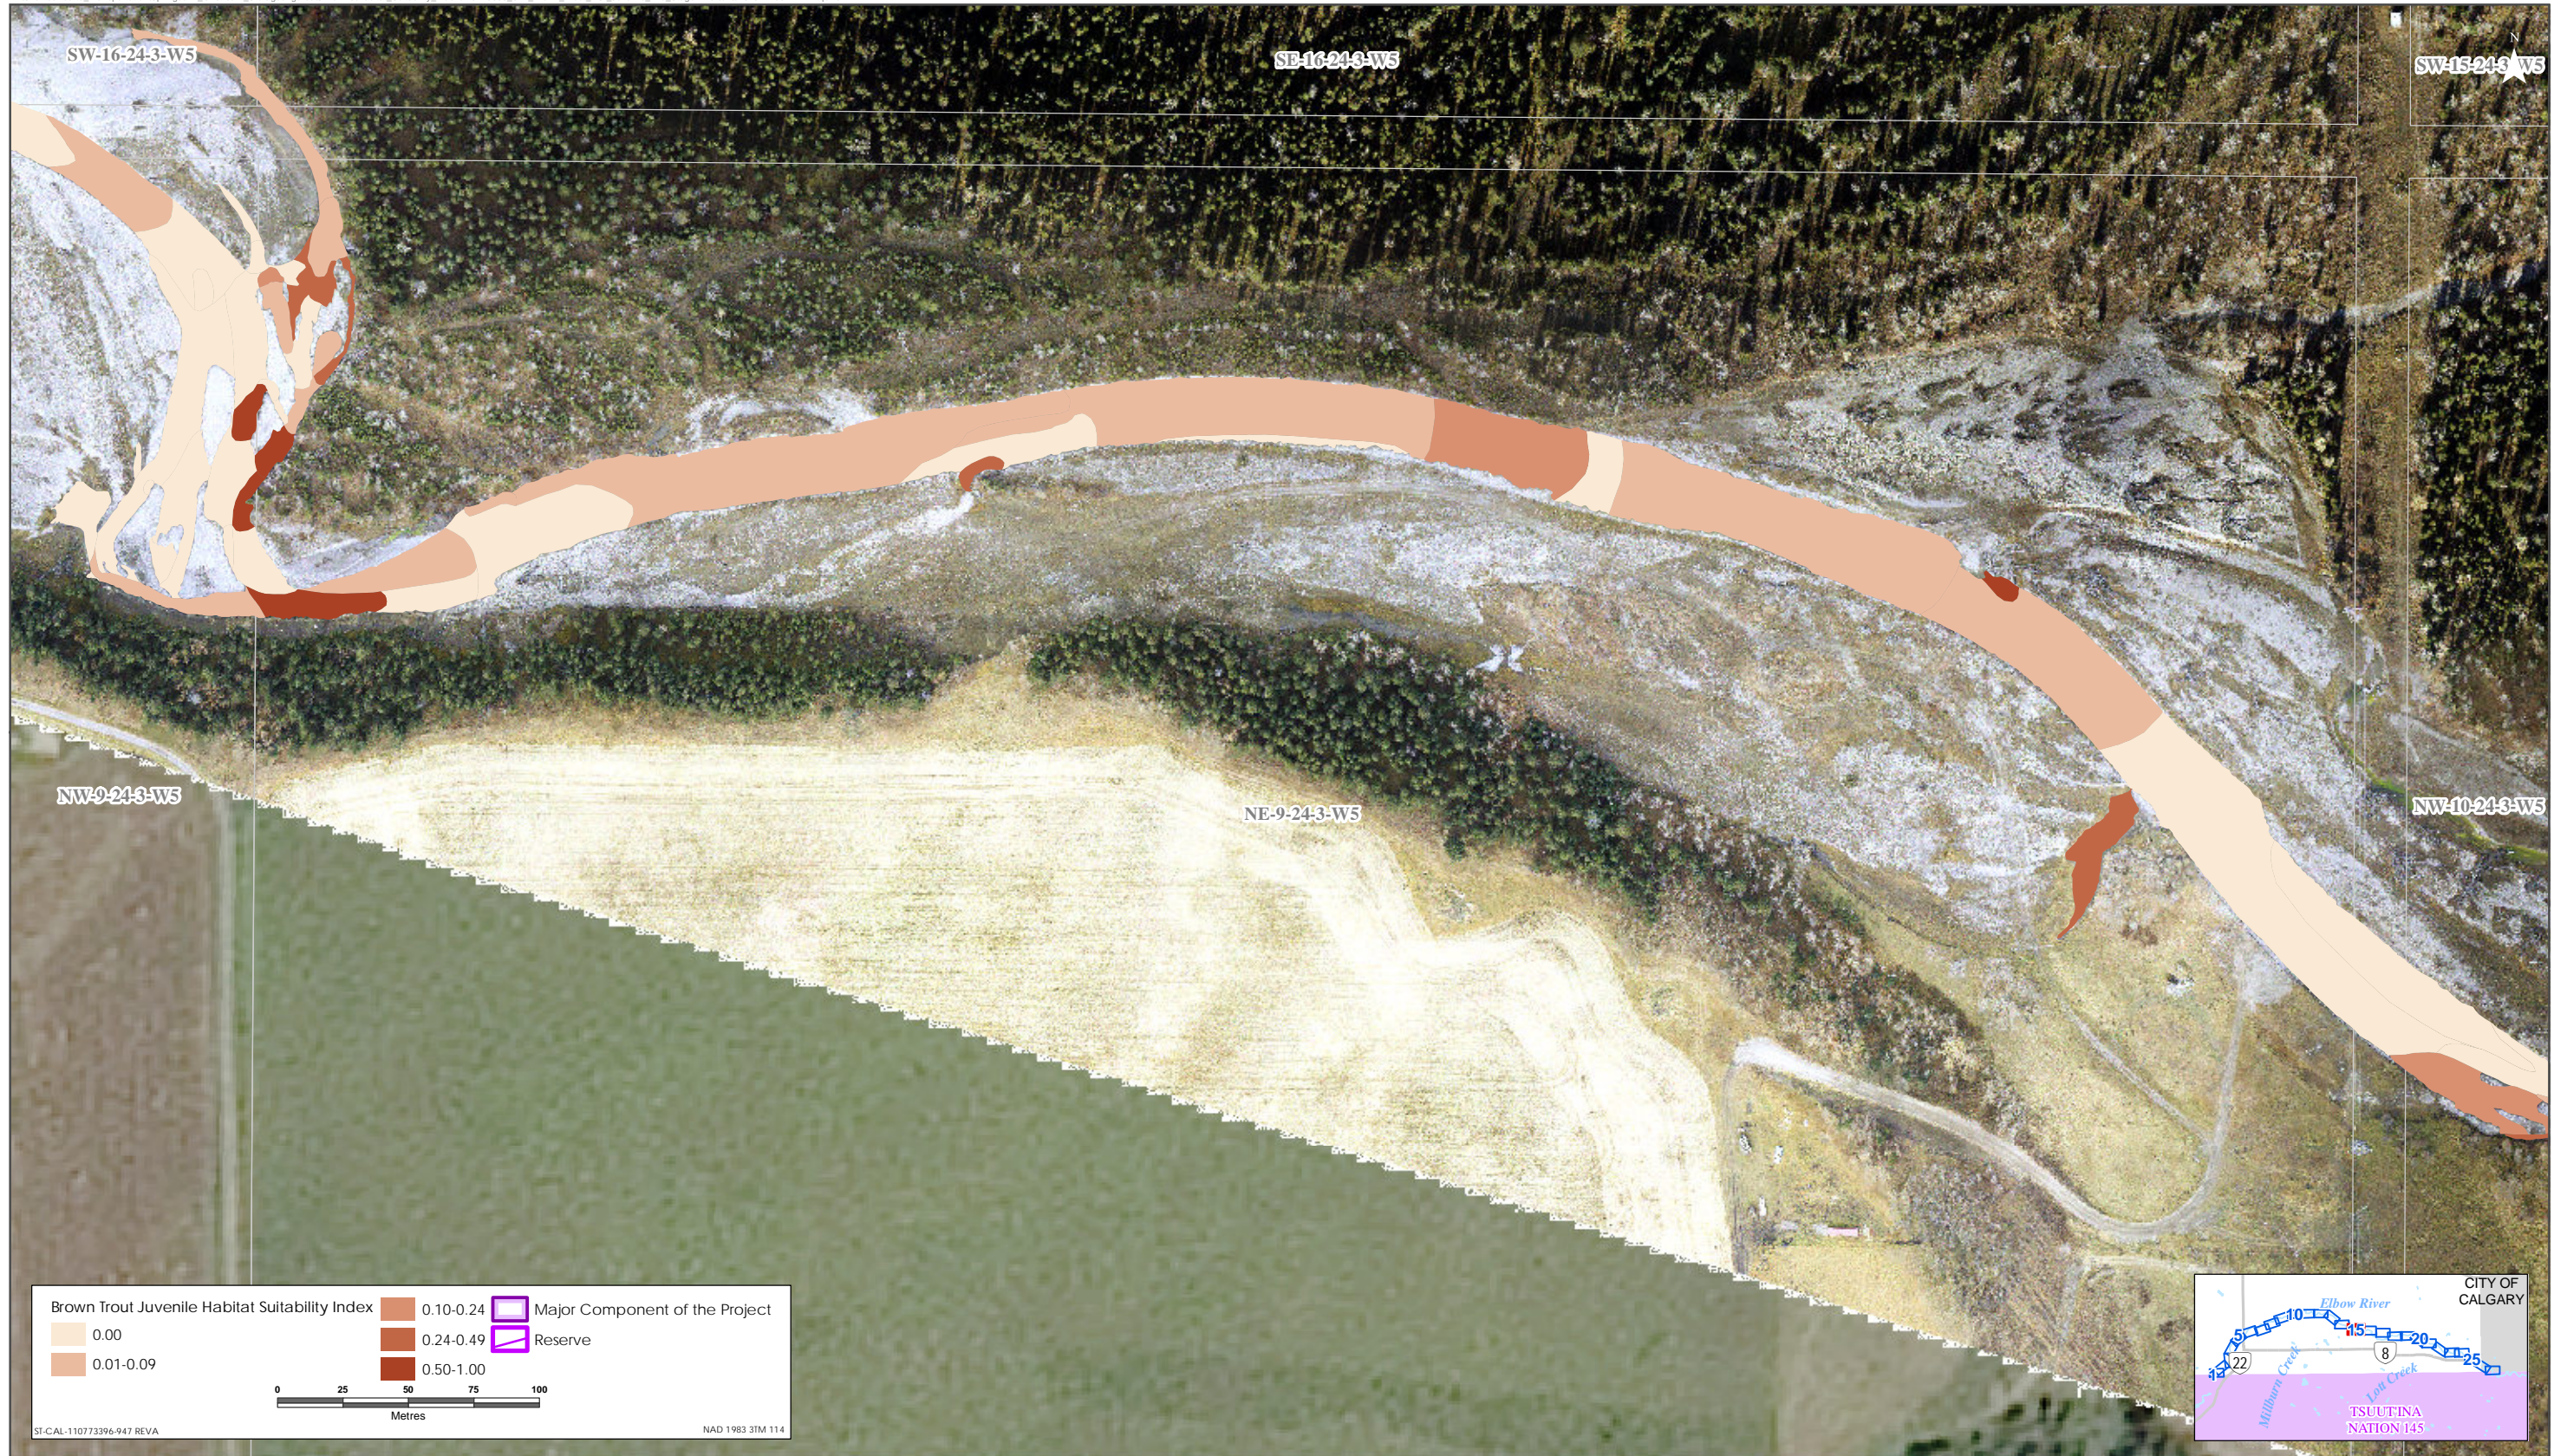

Brown Trout HSI Map for Elbow River (Juvenile Life Stage)

Sources: Base Data - Government of Alberta, Government of Canada. Thematic Data - Stantec Ltd.
Imagery: 1:41 10cm resolution October 2019