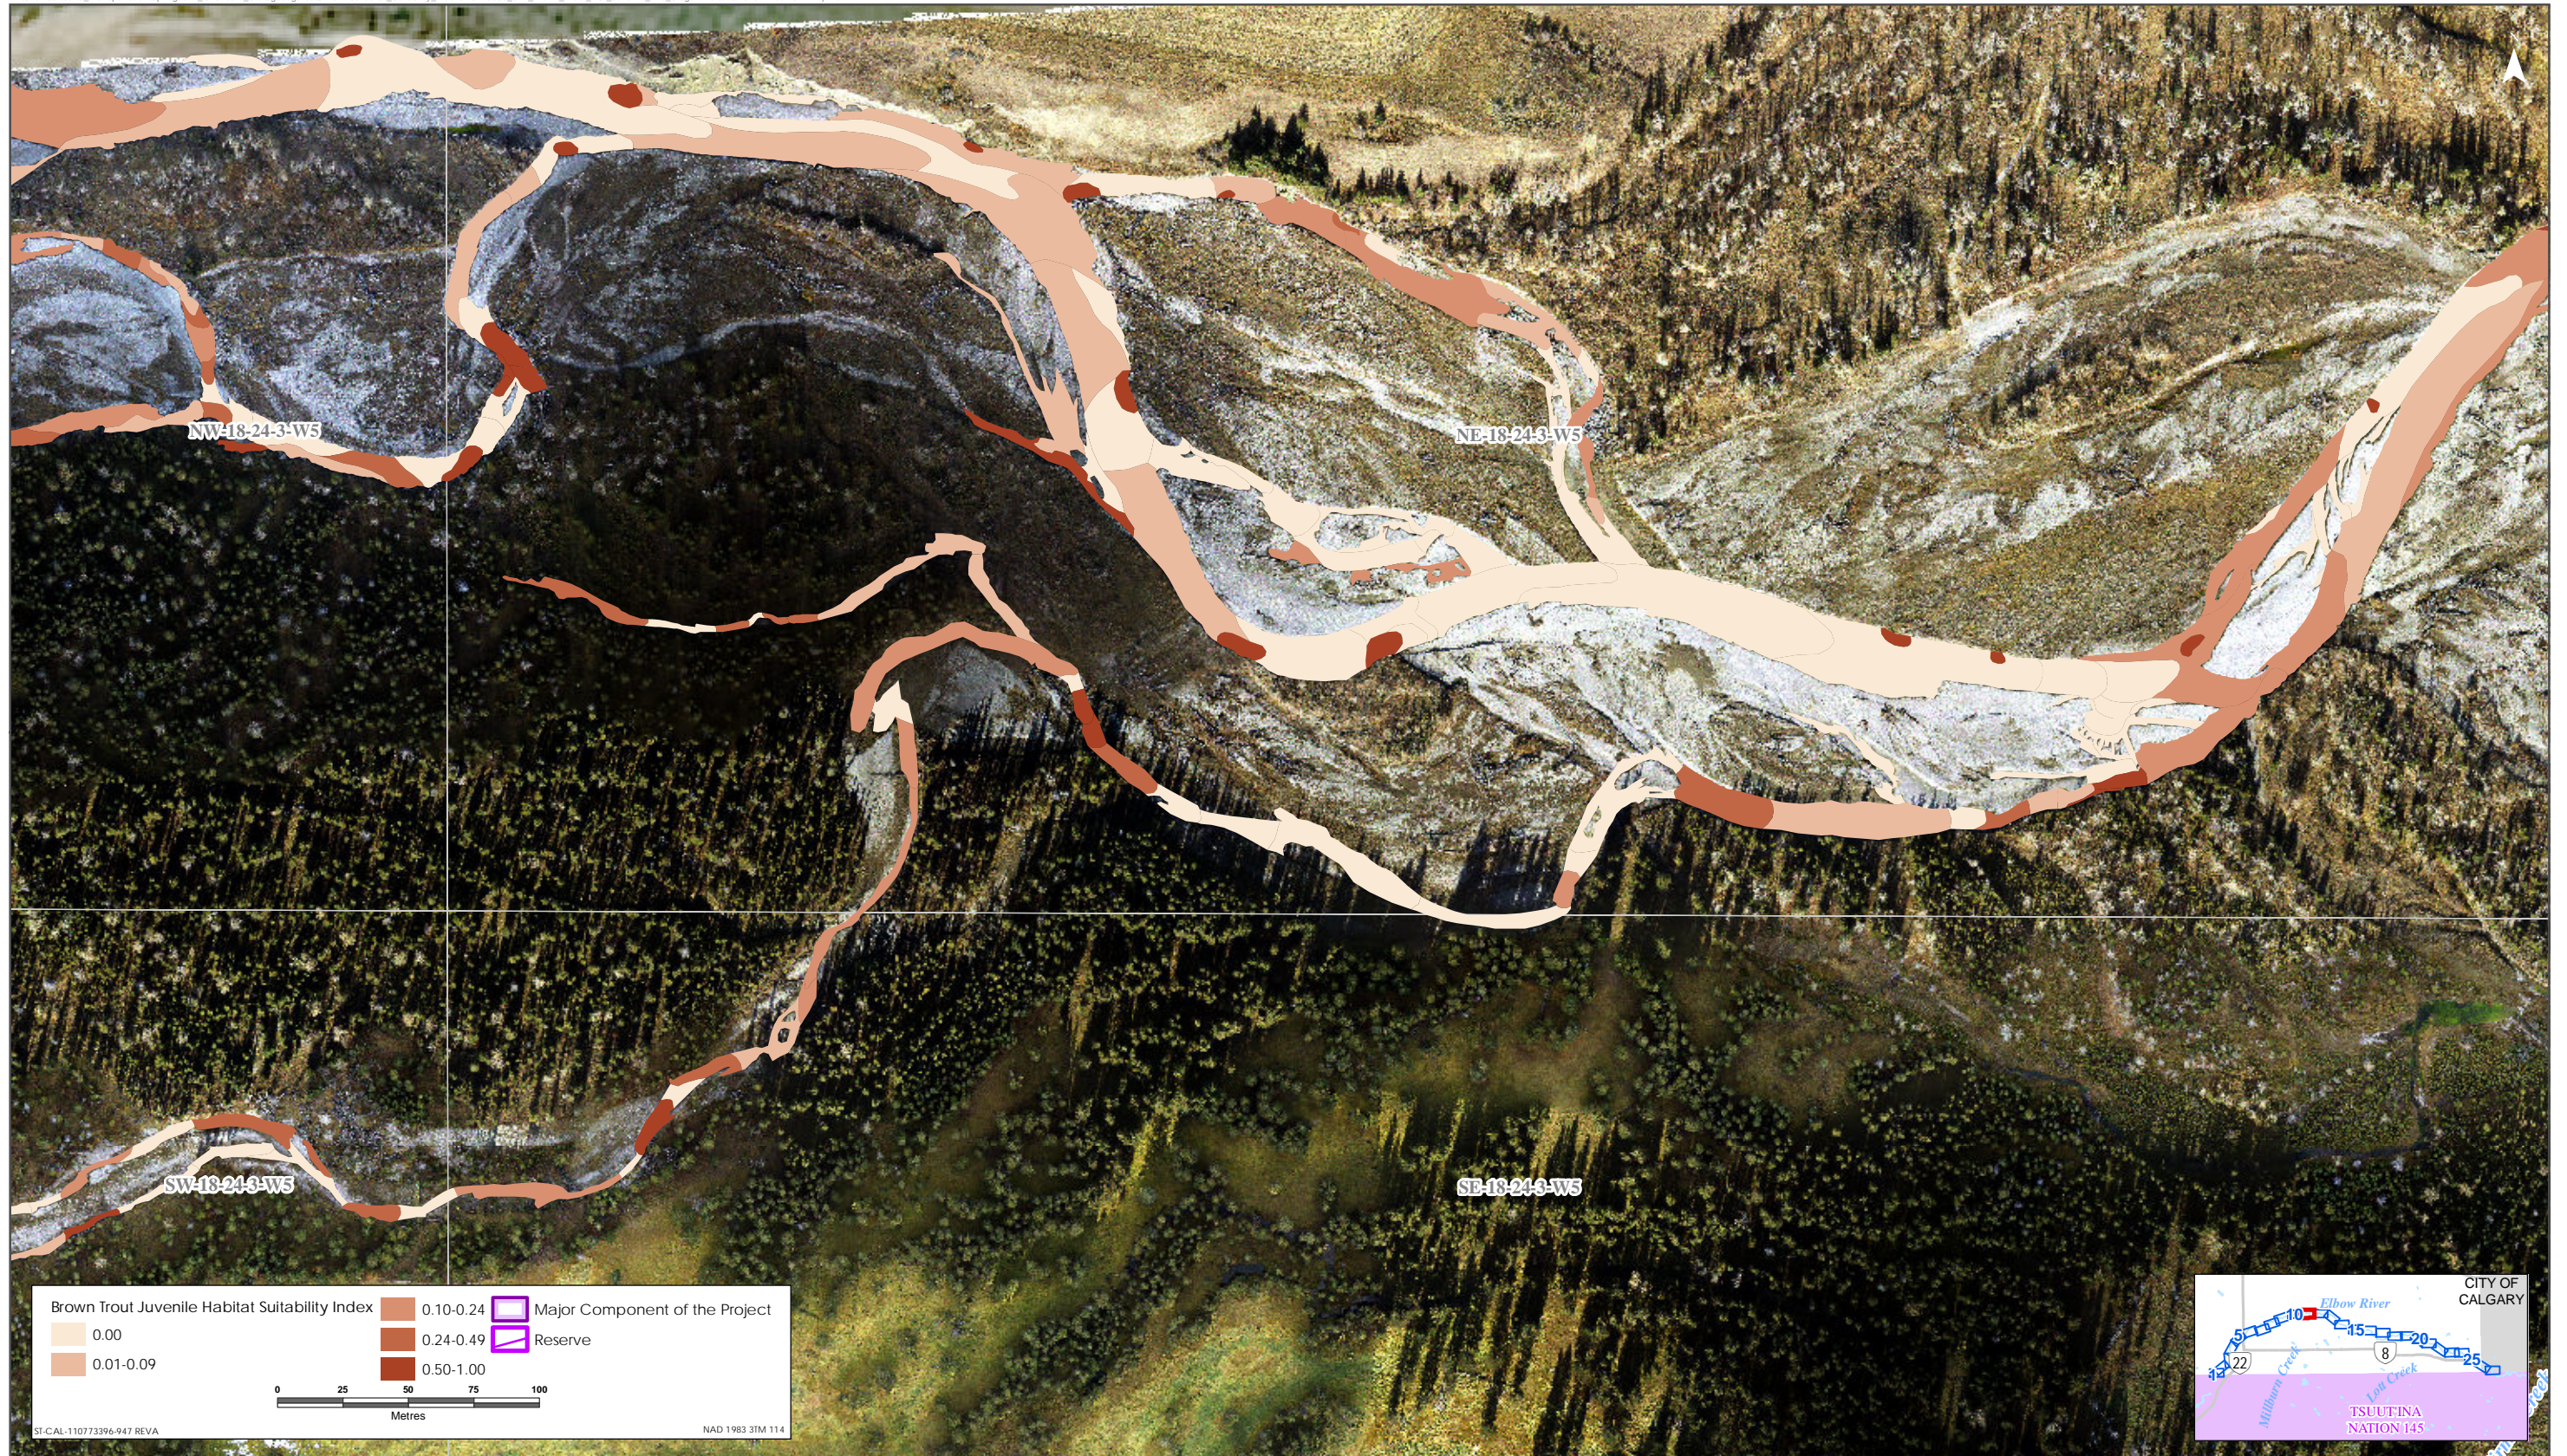

Brown Trout HSI Map for Elbow River (Juvenile Life Stage)

Sources: Base Data - Government of Alberta, Government of Canada. Thematic Data - Stantec Ltd. Imagery: 1:41 10cm resolution October 2019