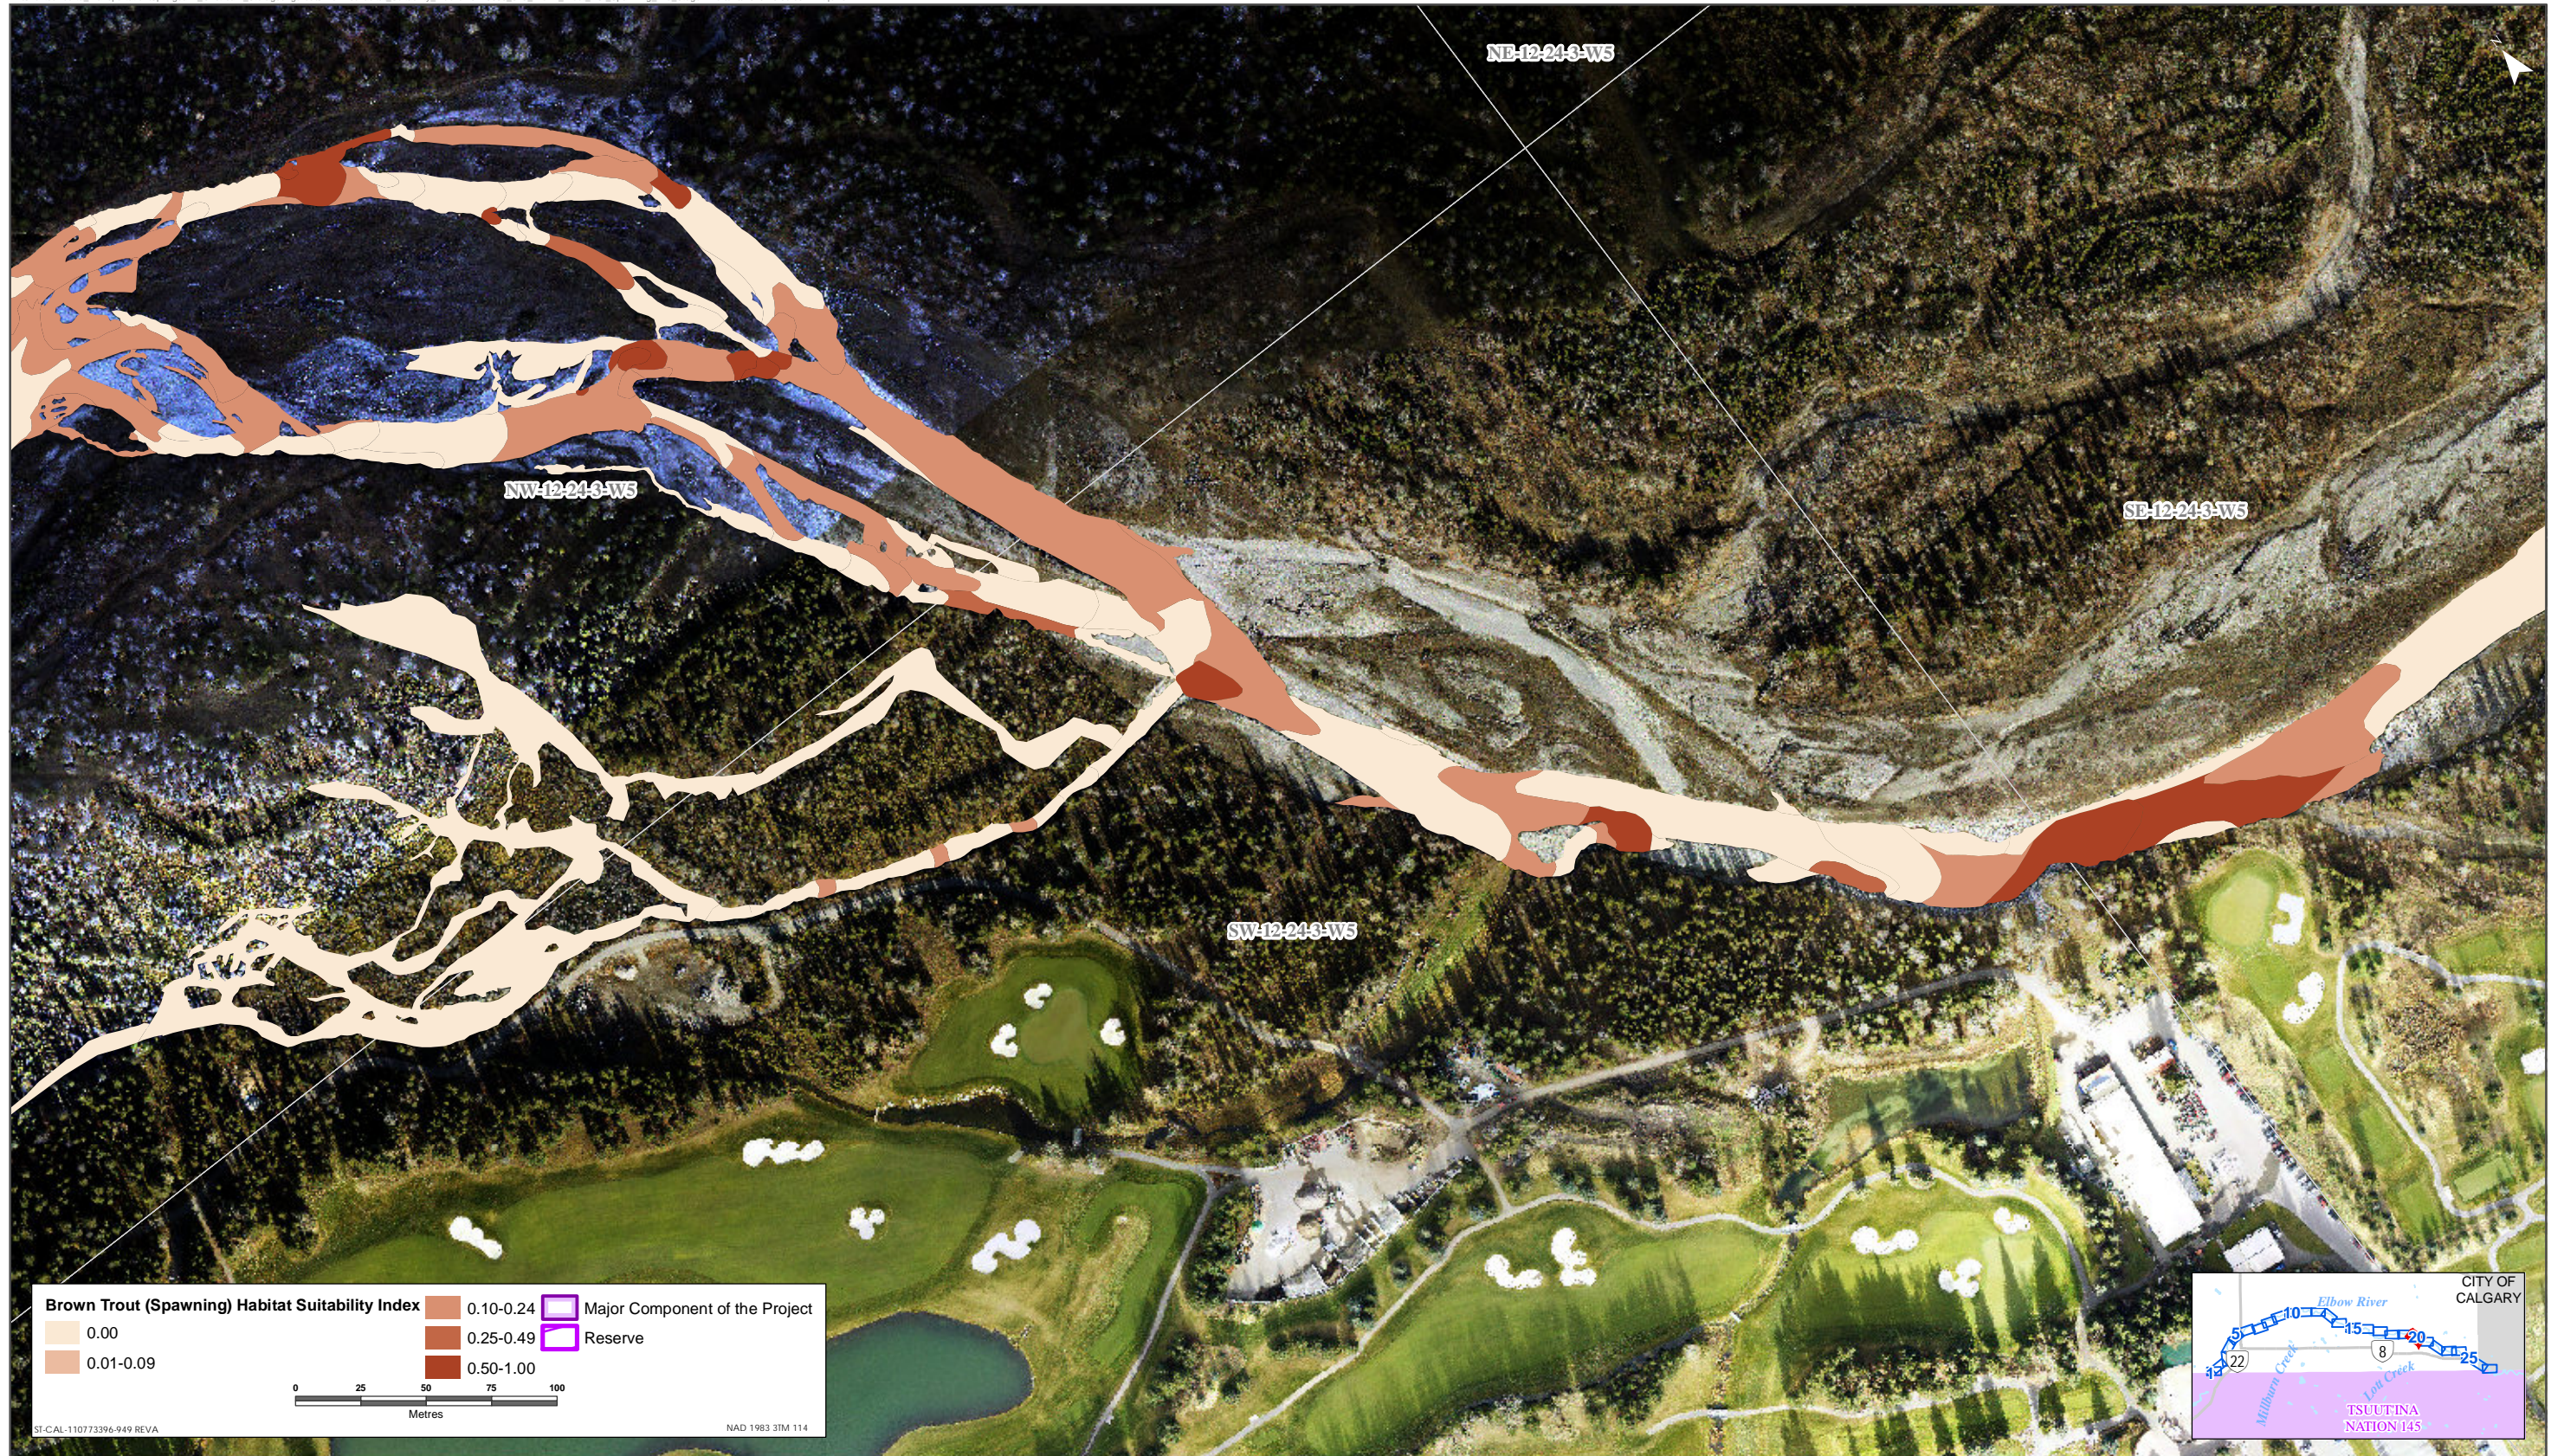

Brown Trout HSI Map for Elbow River (Spawning Life Stage)

Sources: Base Data - Government of Alberta, Government of Canada. Thematic Data - Stantec Ltd. Imagery: 1:4m 10cm resolution October 2019