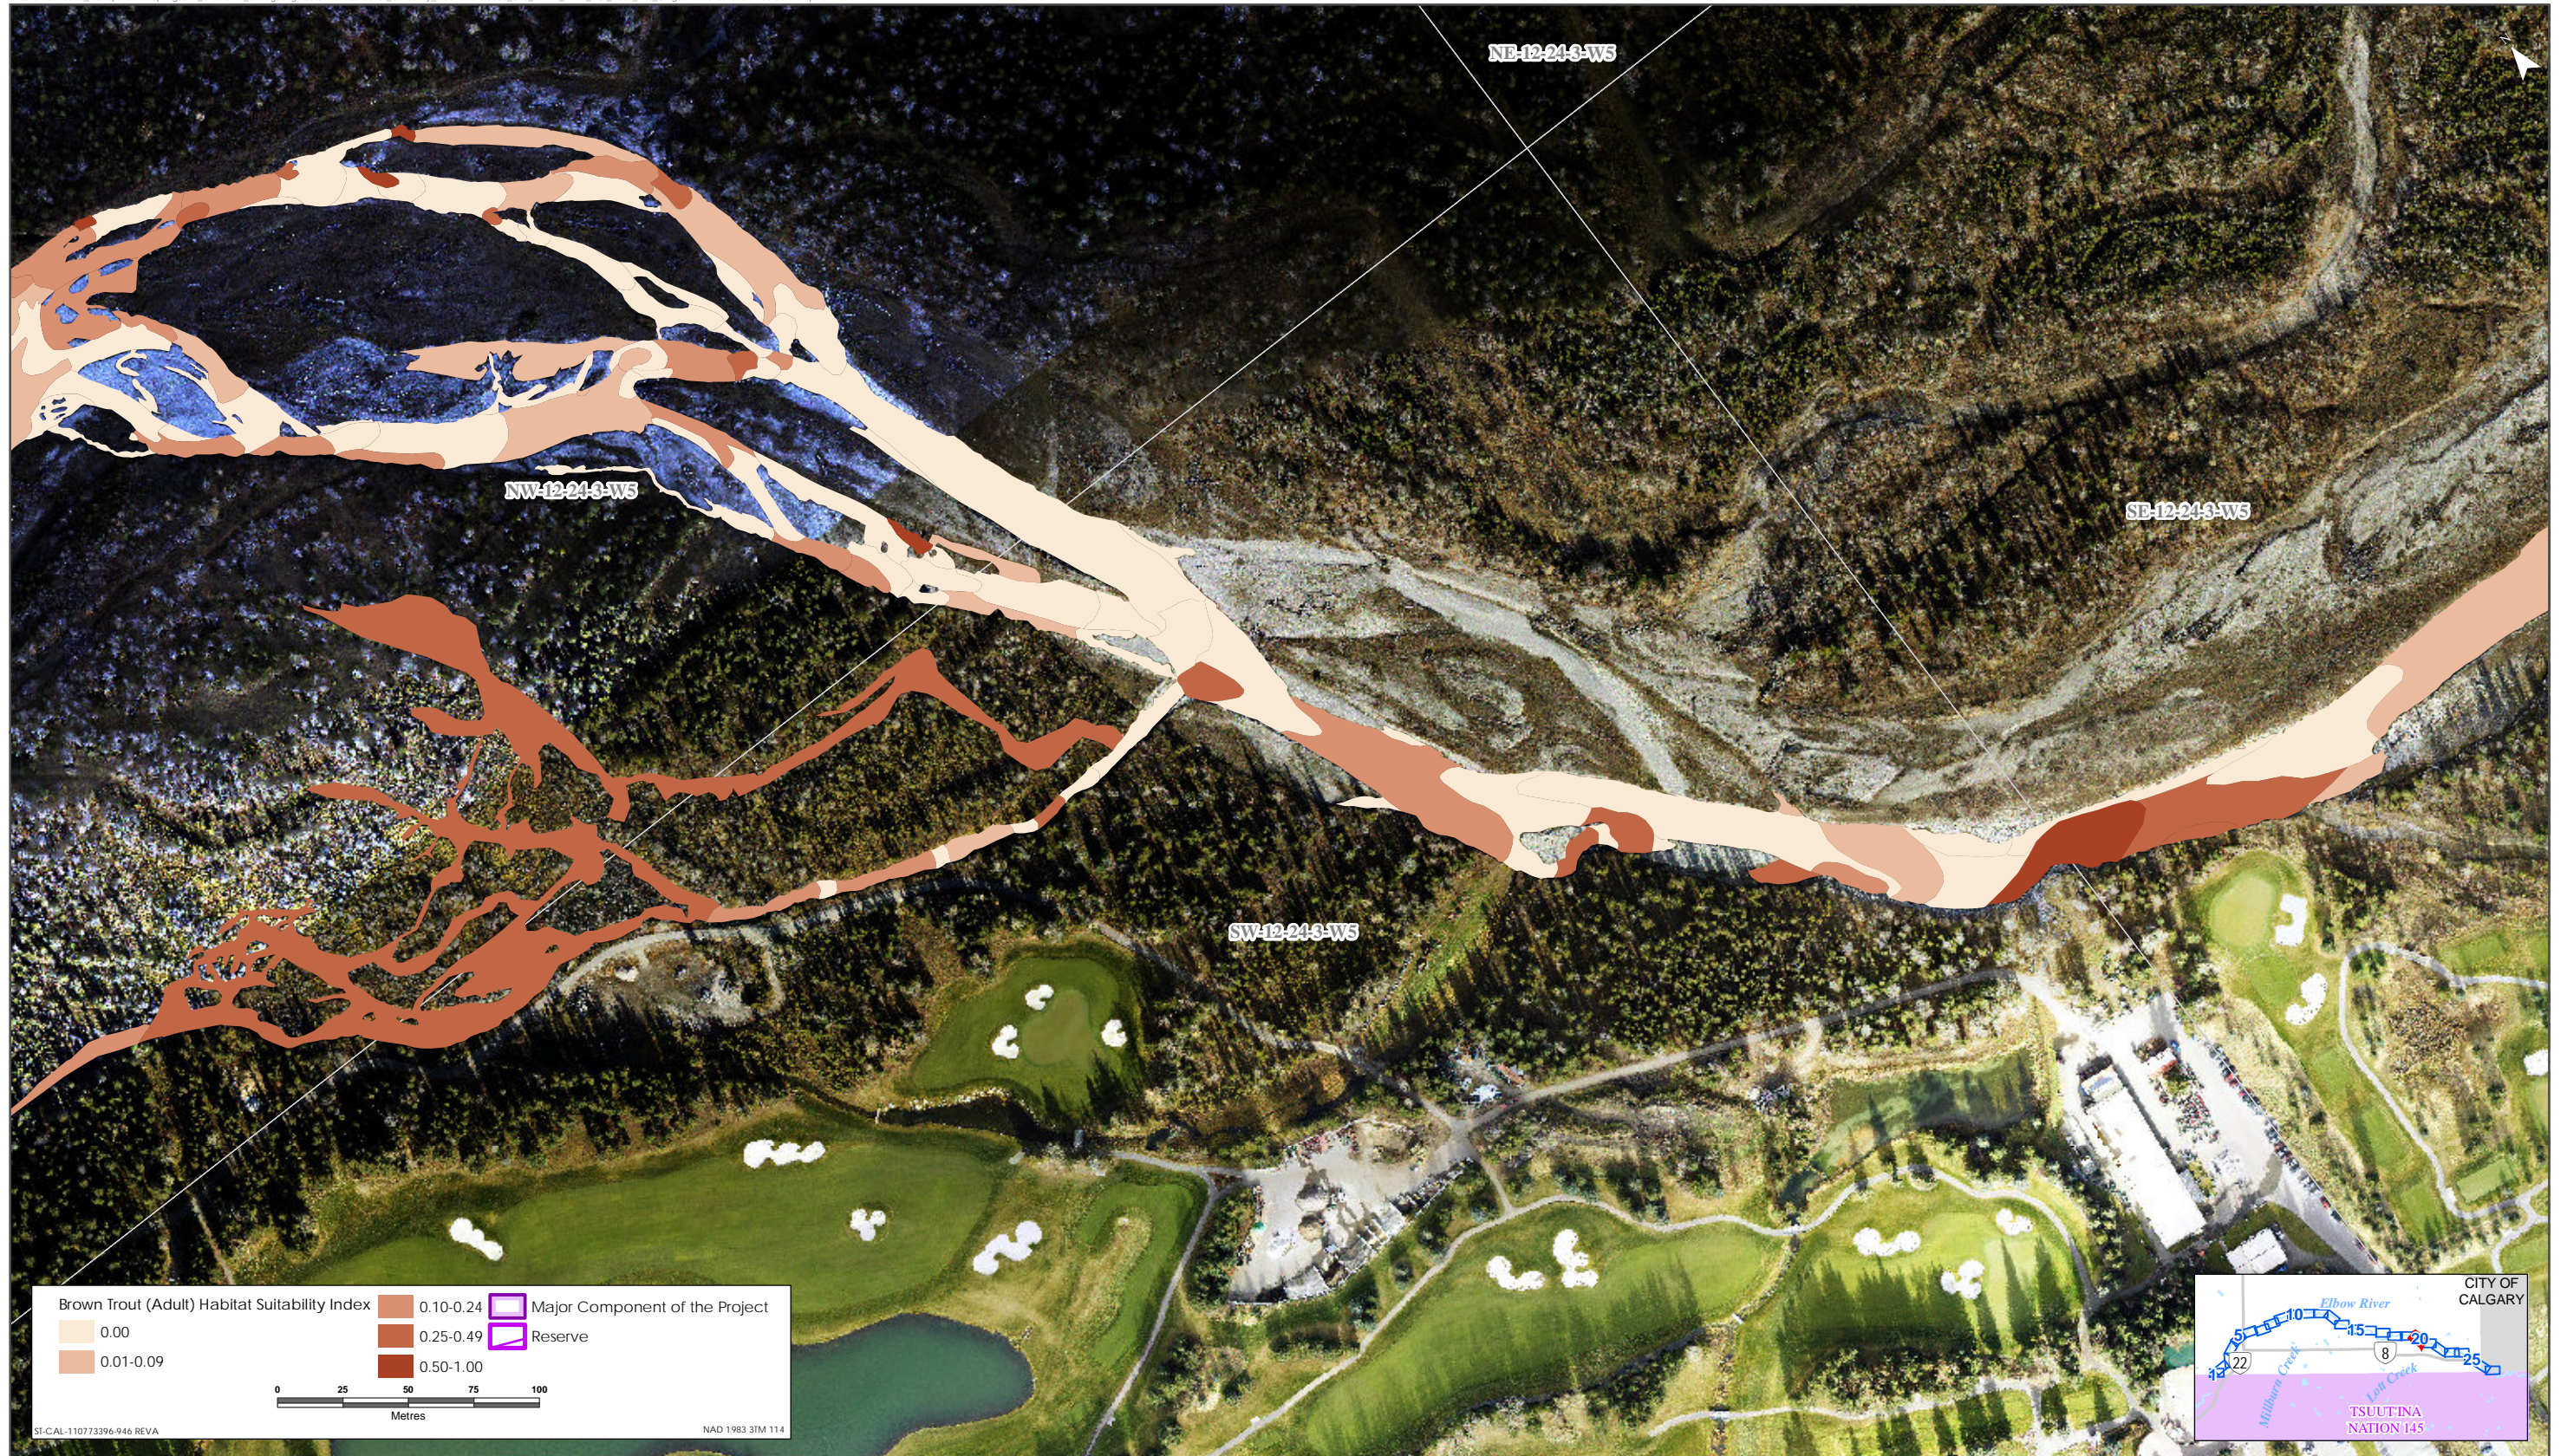

Brown Trout HSI Map for Elbow River (Adult Life Stage)

Sources: Base Data - Government of Alberta, Government of Canada. Thematic Data - Stantec Ltd. Imagery: 1.4m 10cm resolution October 2019