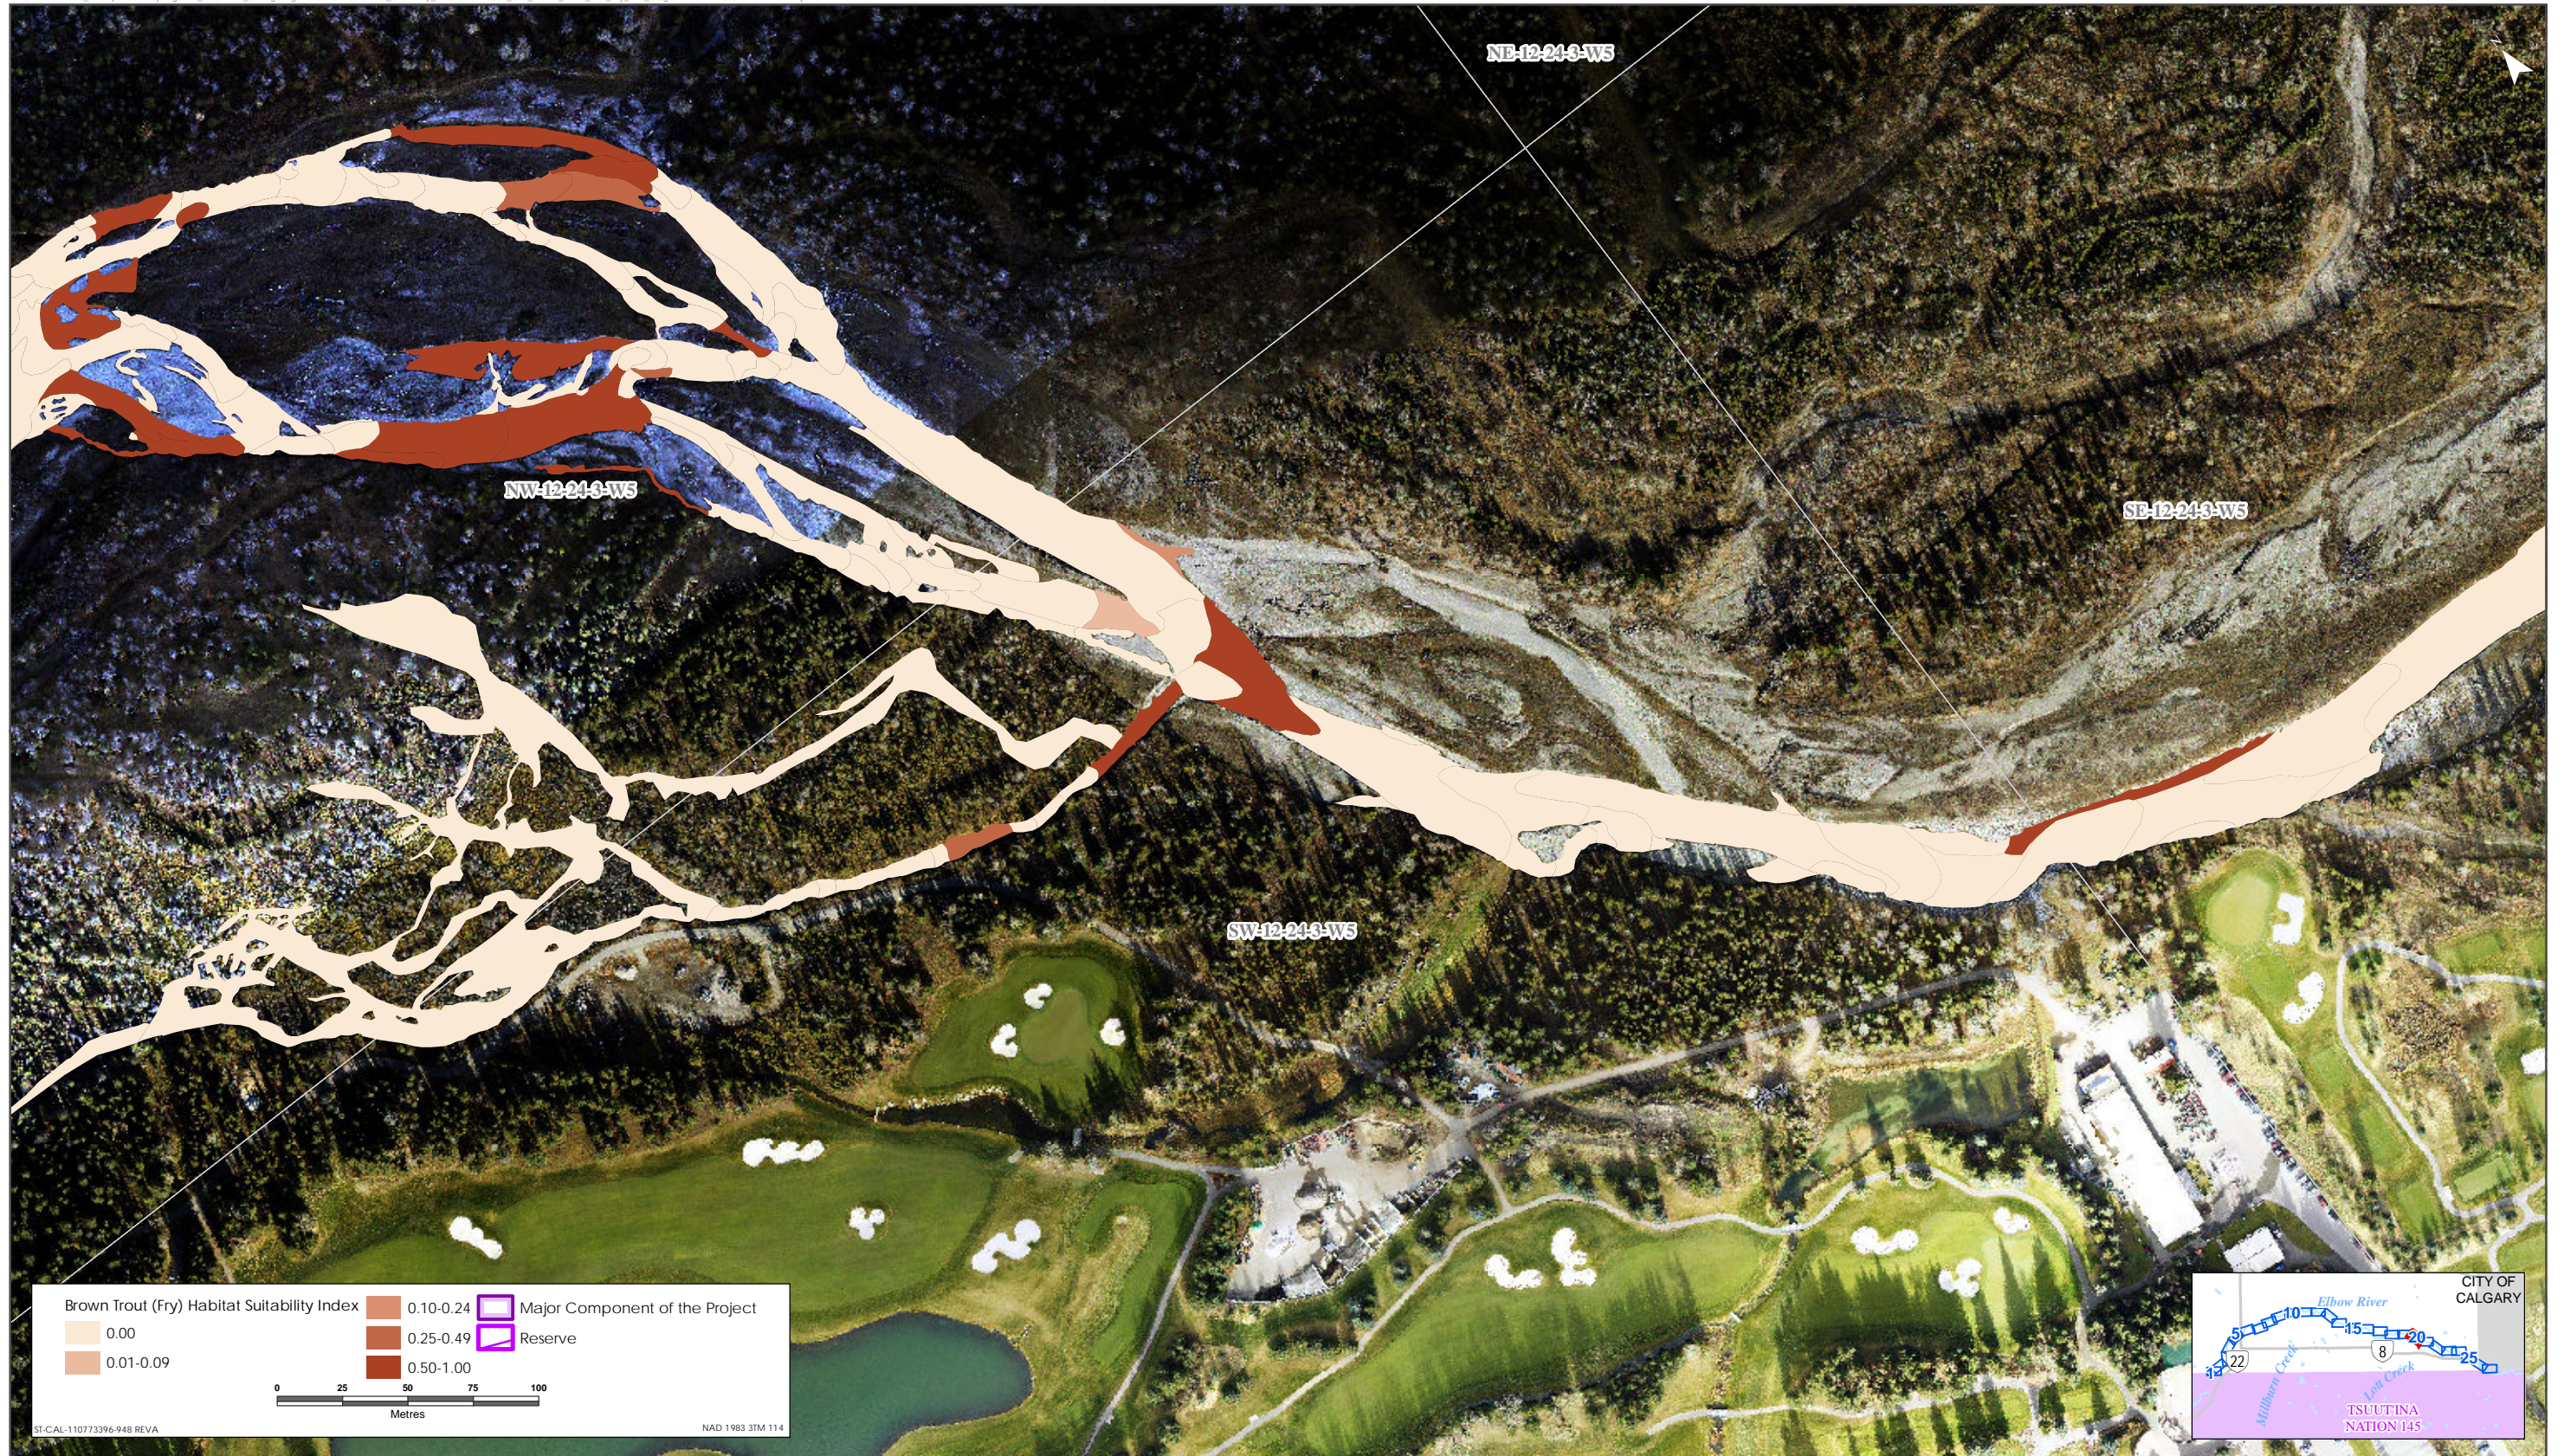

Brown Trout HSI Map for Elbow River (Fry Life Stage)

Brown Trout (Fry) Habitat Suitability Index		0.10-0.24	Major Component of the Project
0.00	0.25-0.49	0.50-1.00	Reserve
0.01-0.09			

0 25 50 75 100 Metres

ST-CAL-110773396-948 REVA NAD 1983 31M 114

Sources: Base Data - Government of Alberta, Government of Canada. Thematic Data - Stantec Ltd. Imagery: 1:1m 10cm resolution October 2019