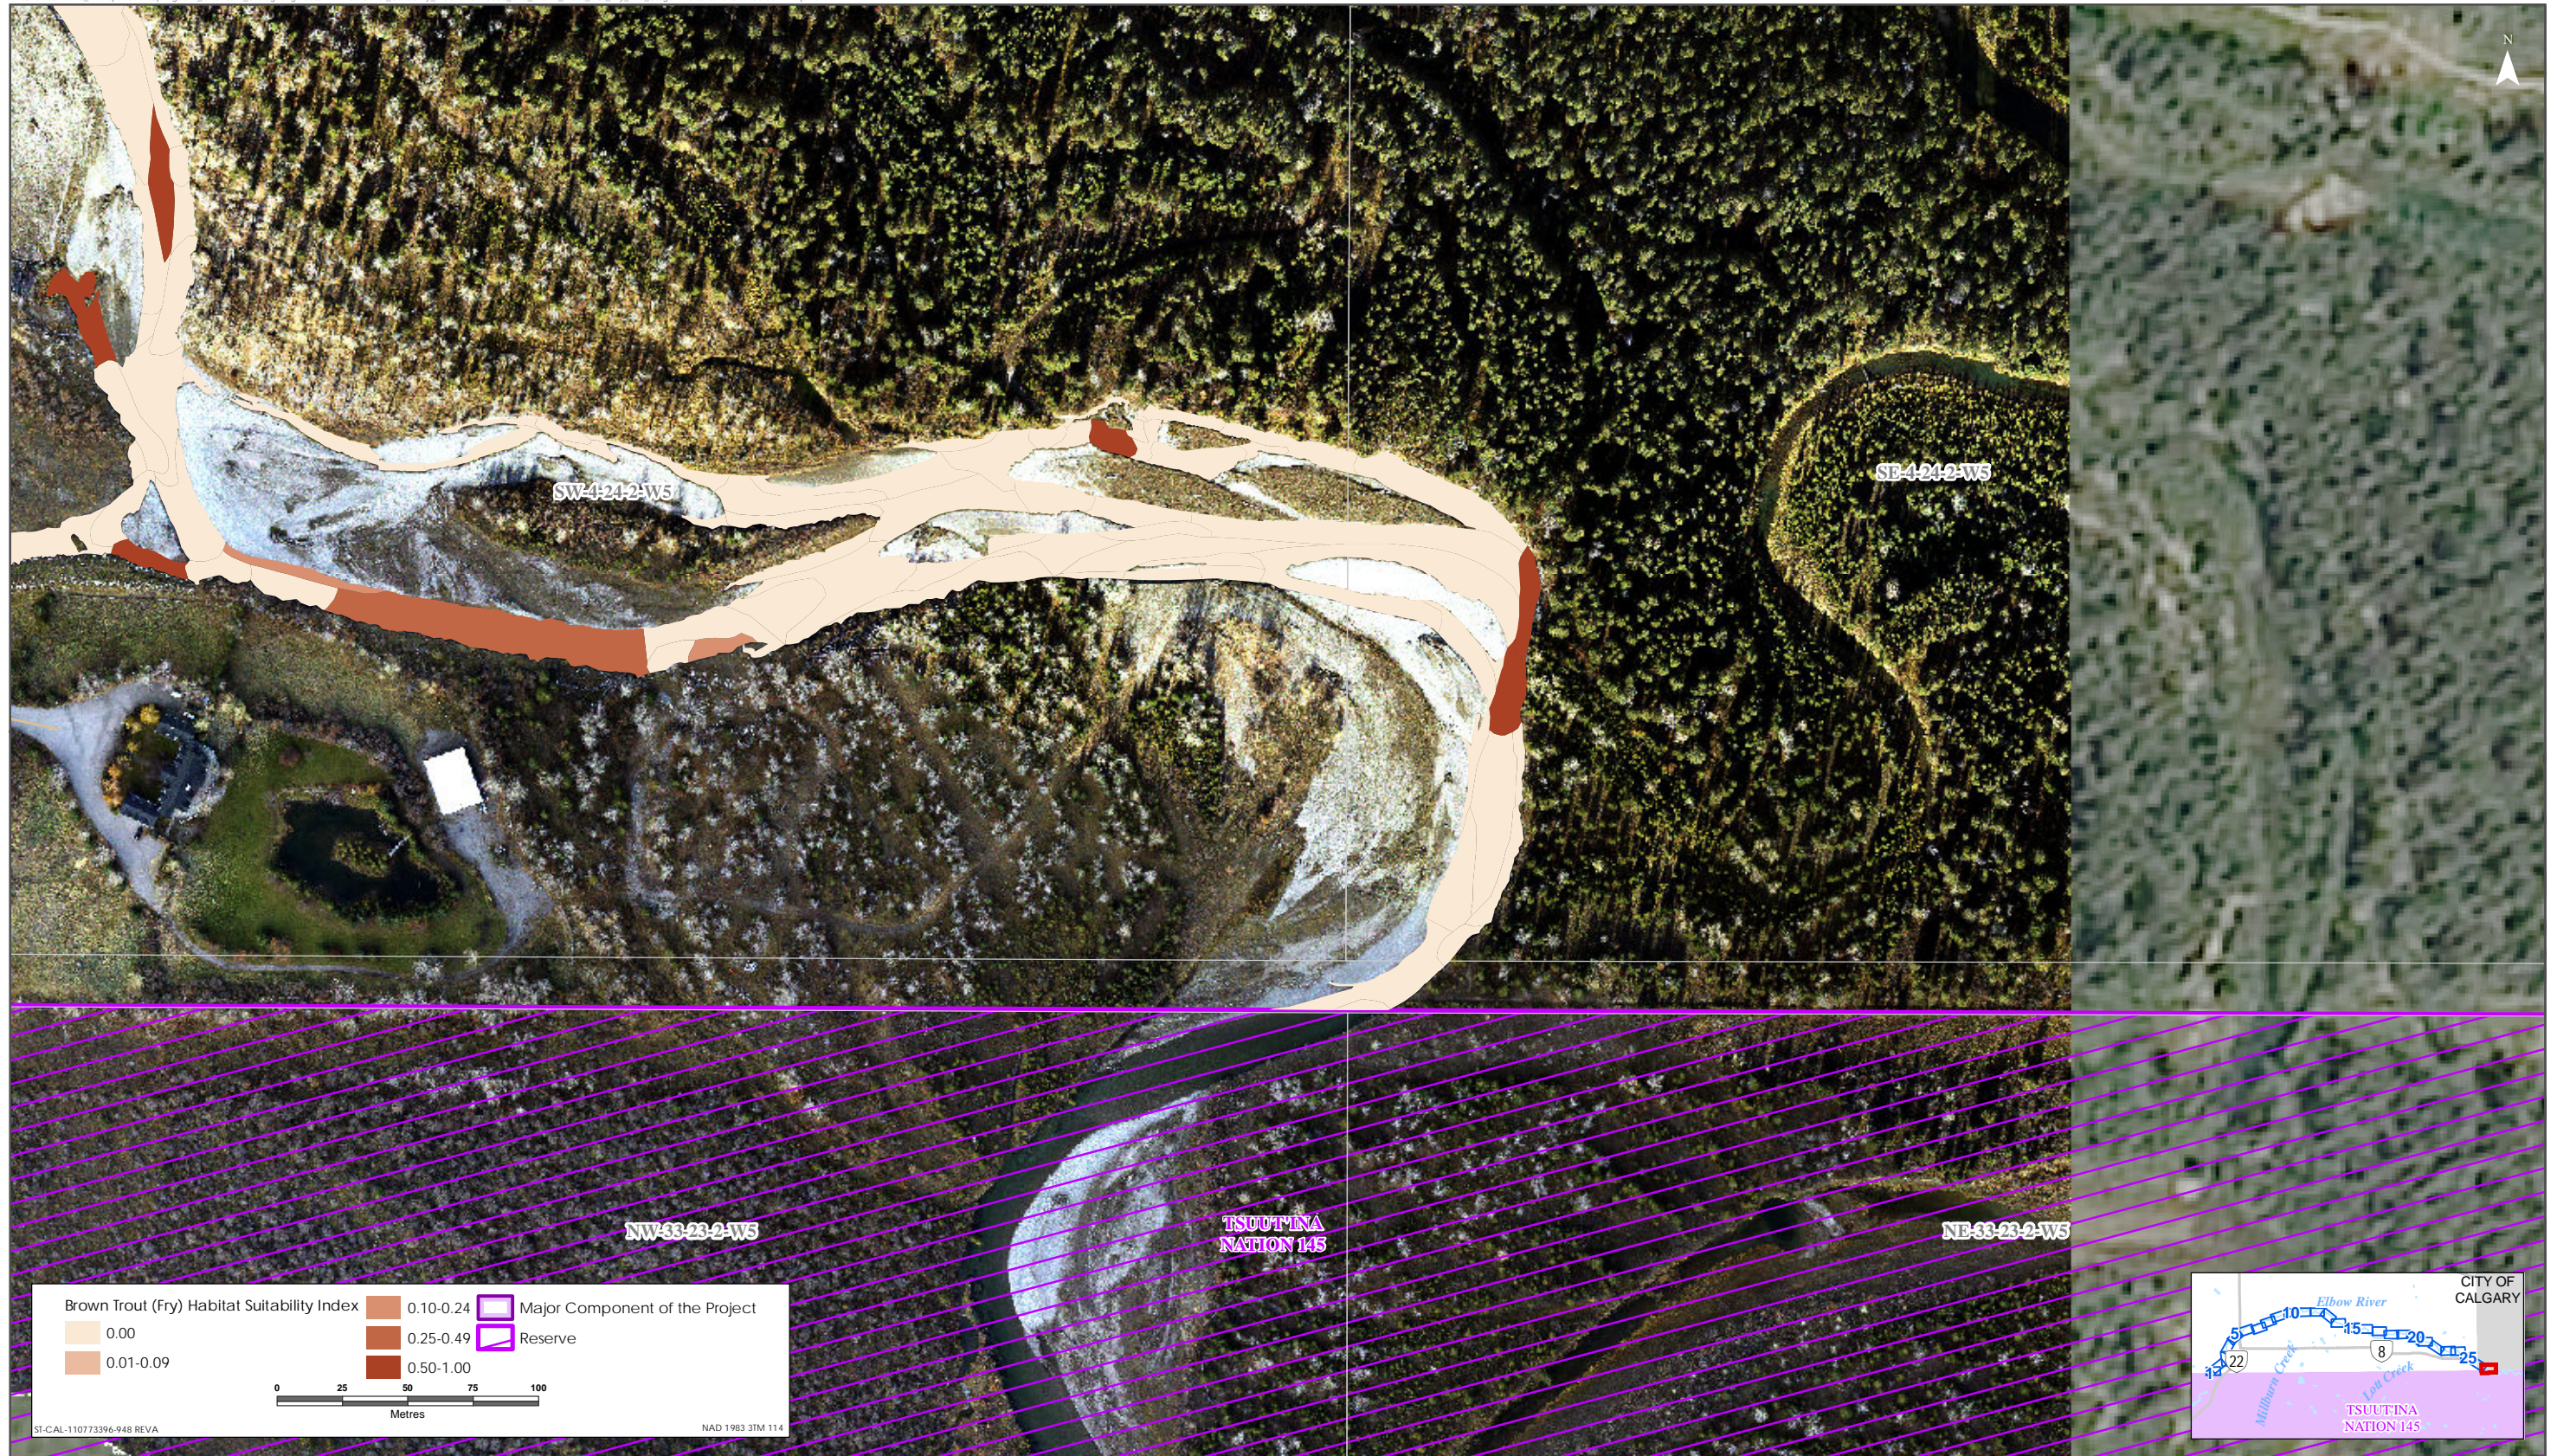

Brown Trout HSI Map for Elbow River (Fry Life Stage)

Sources: Base Data - Government of Alberta, Government of Canada. Thematic Data - Stantec Ltd. Imagery: 1.4m 10cm resolution October 2019

Brown Trout HSI Map for Elbow River (Fry Life Stage)