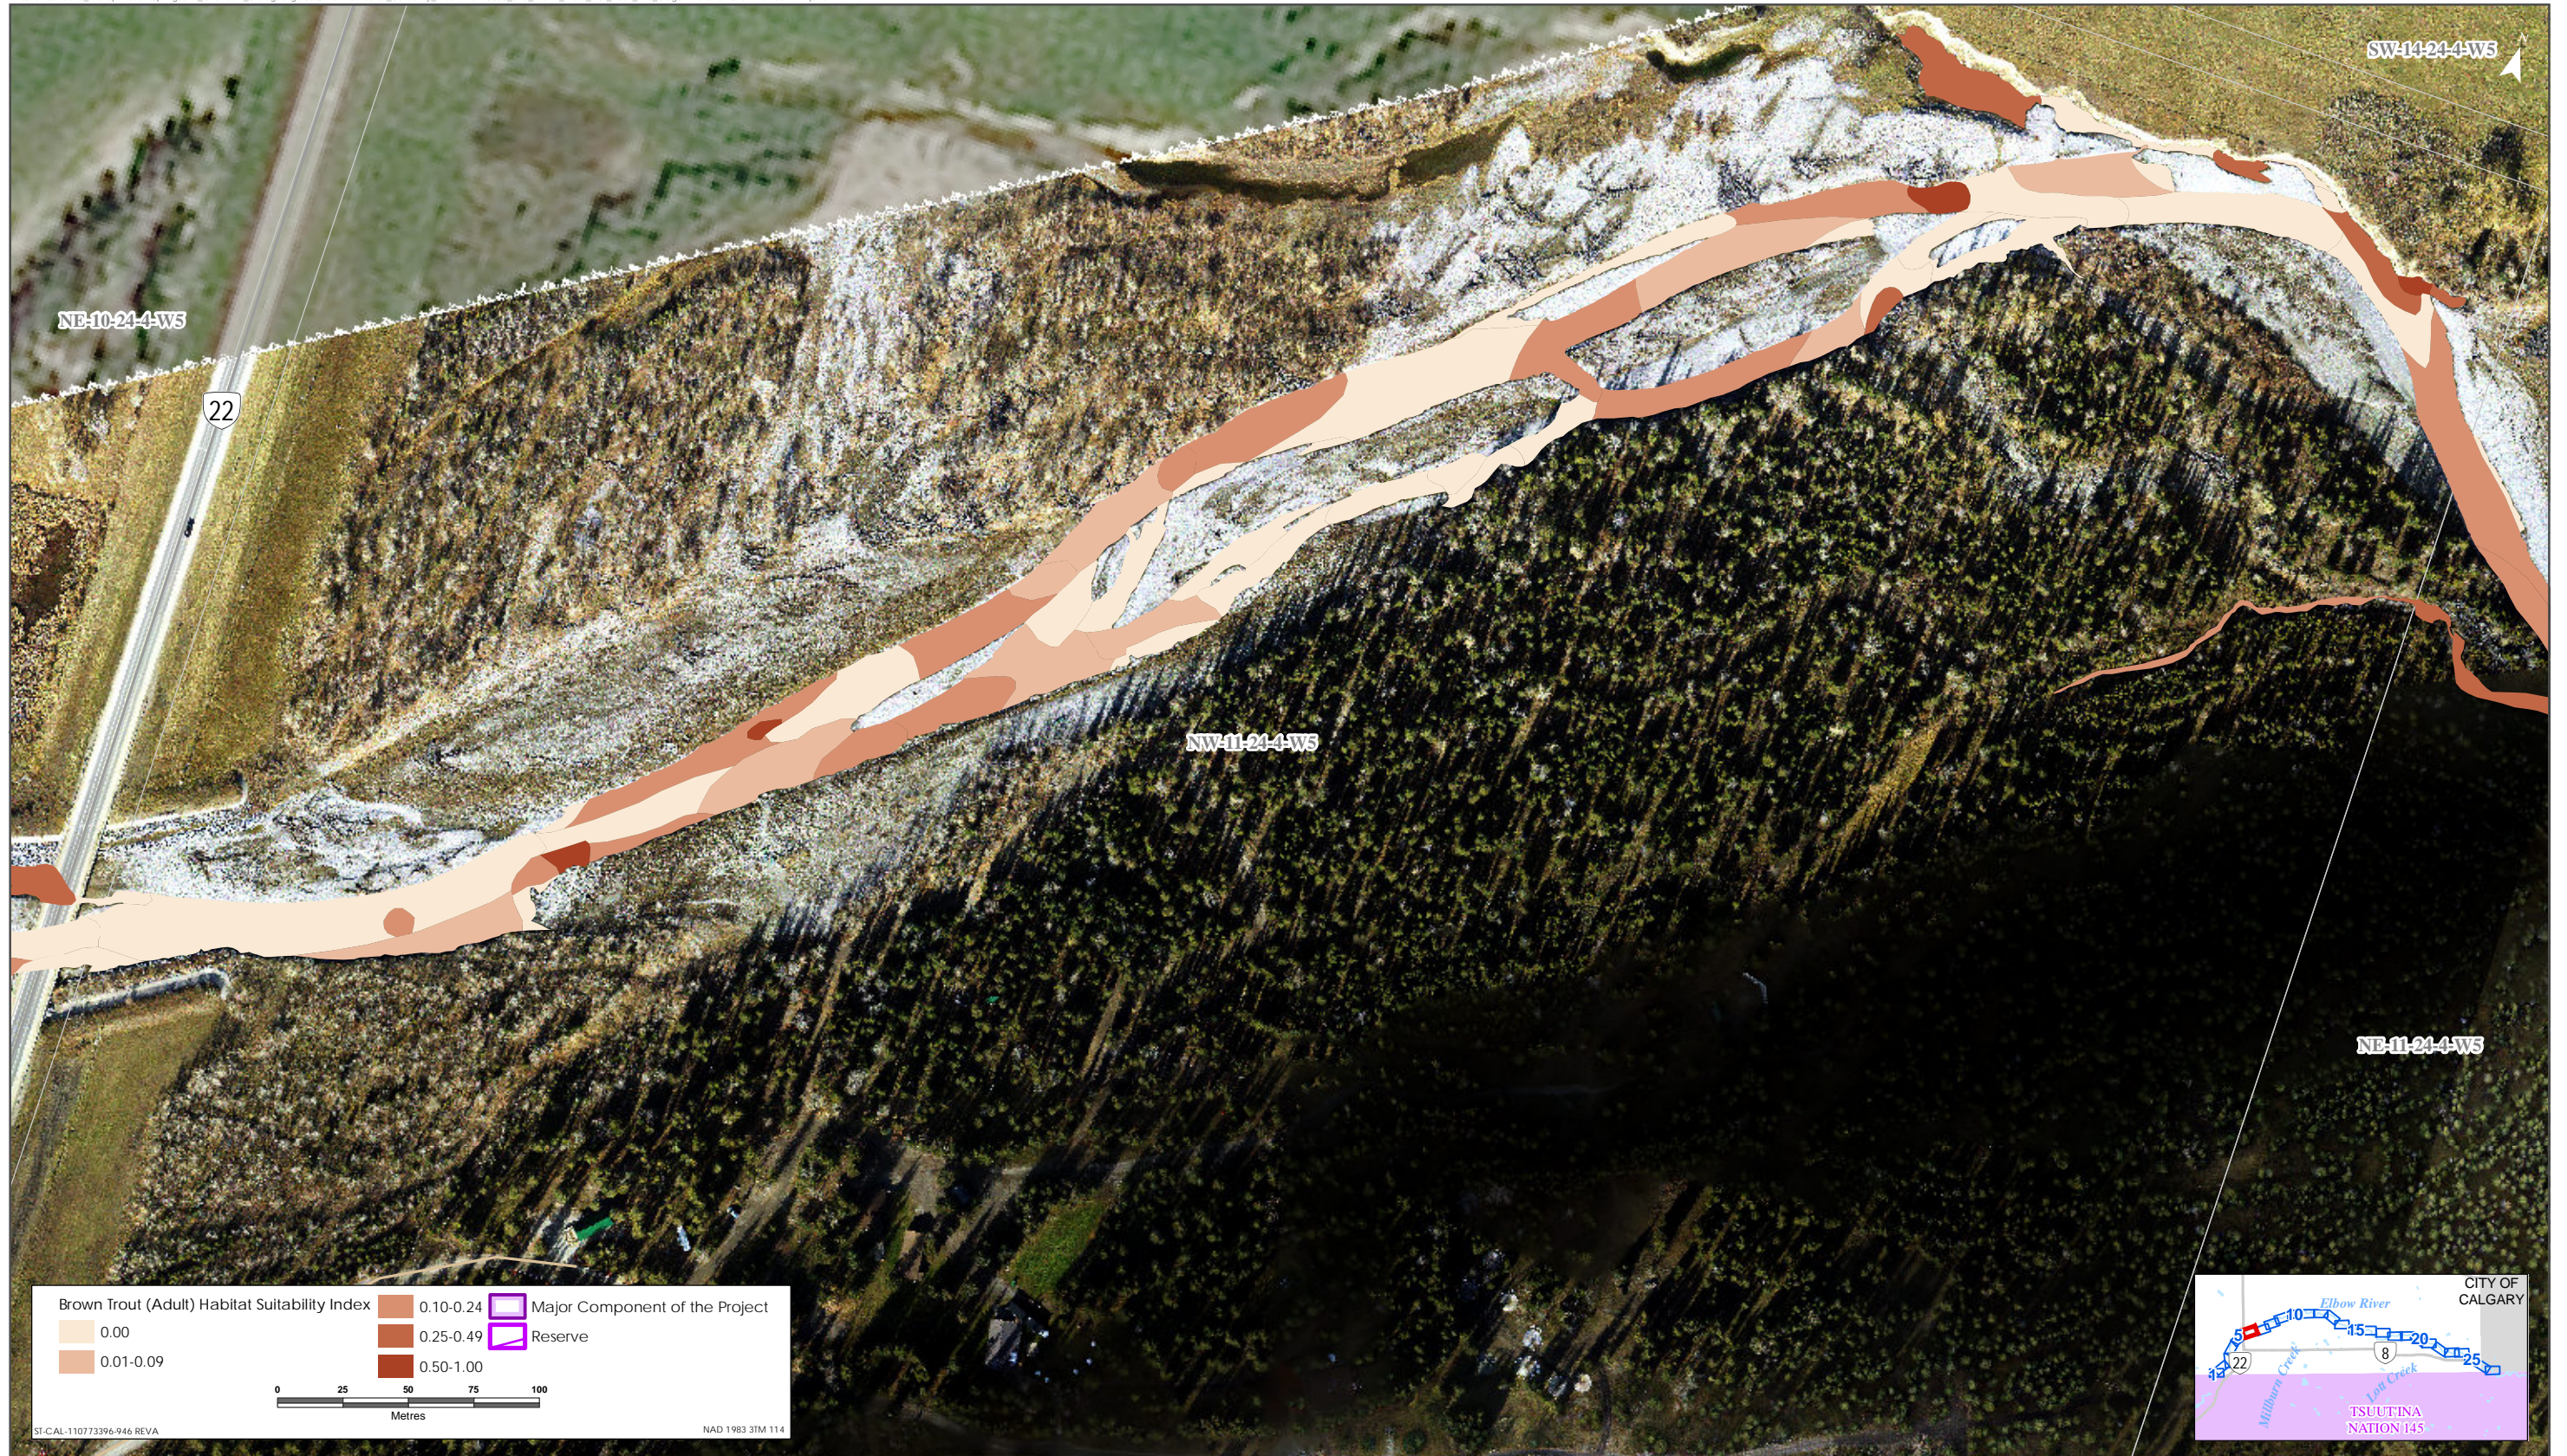

Brown Trout HSI Map for Elbow River (Adult Life Stage)

Sources: Base Data - Government of Alberta, Government of Canada. Thematic Data - Stantec Ltd. Imagery: 1:1m 10cm resolution October 2019