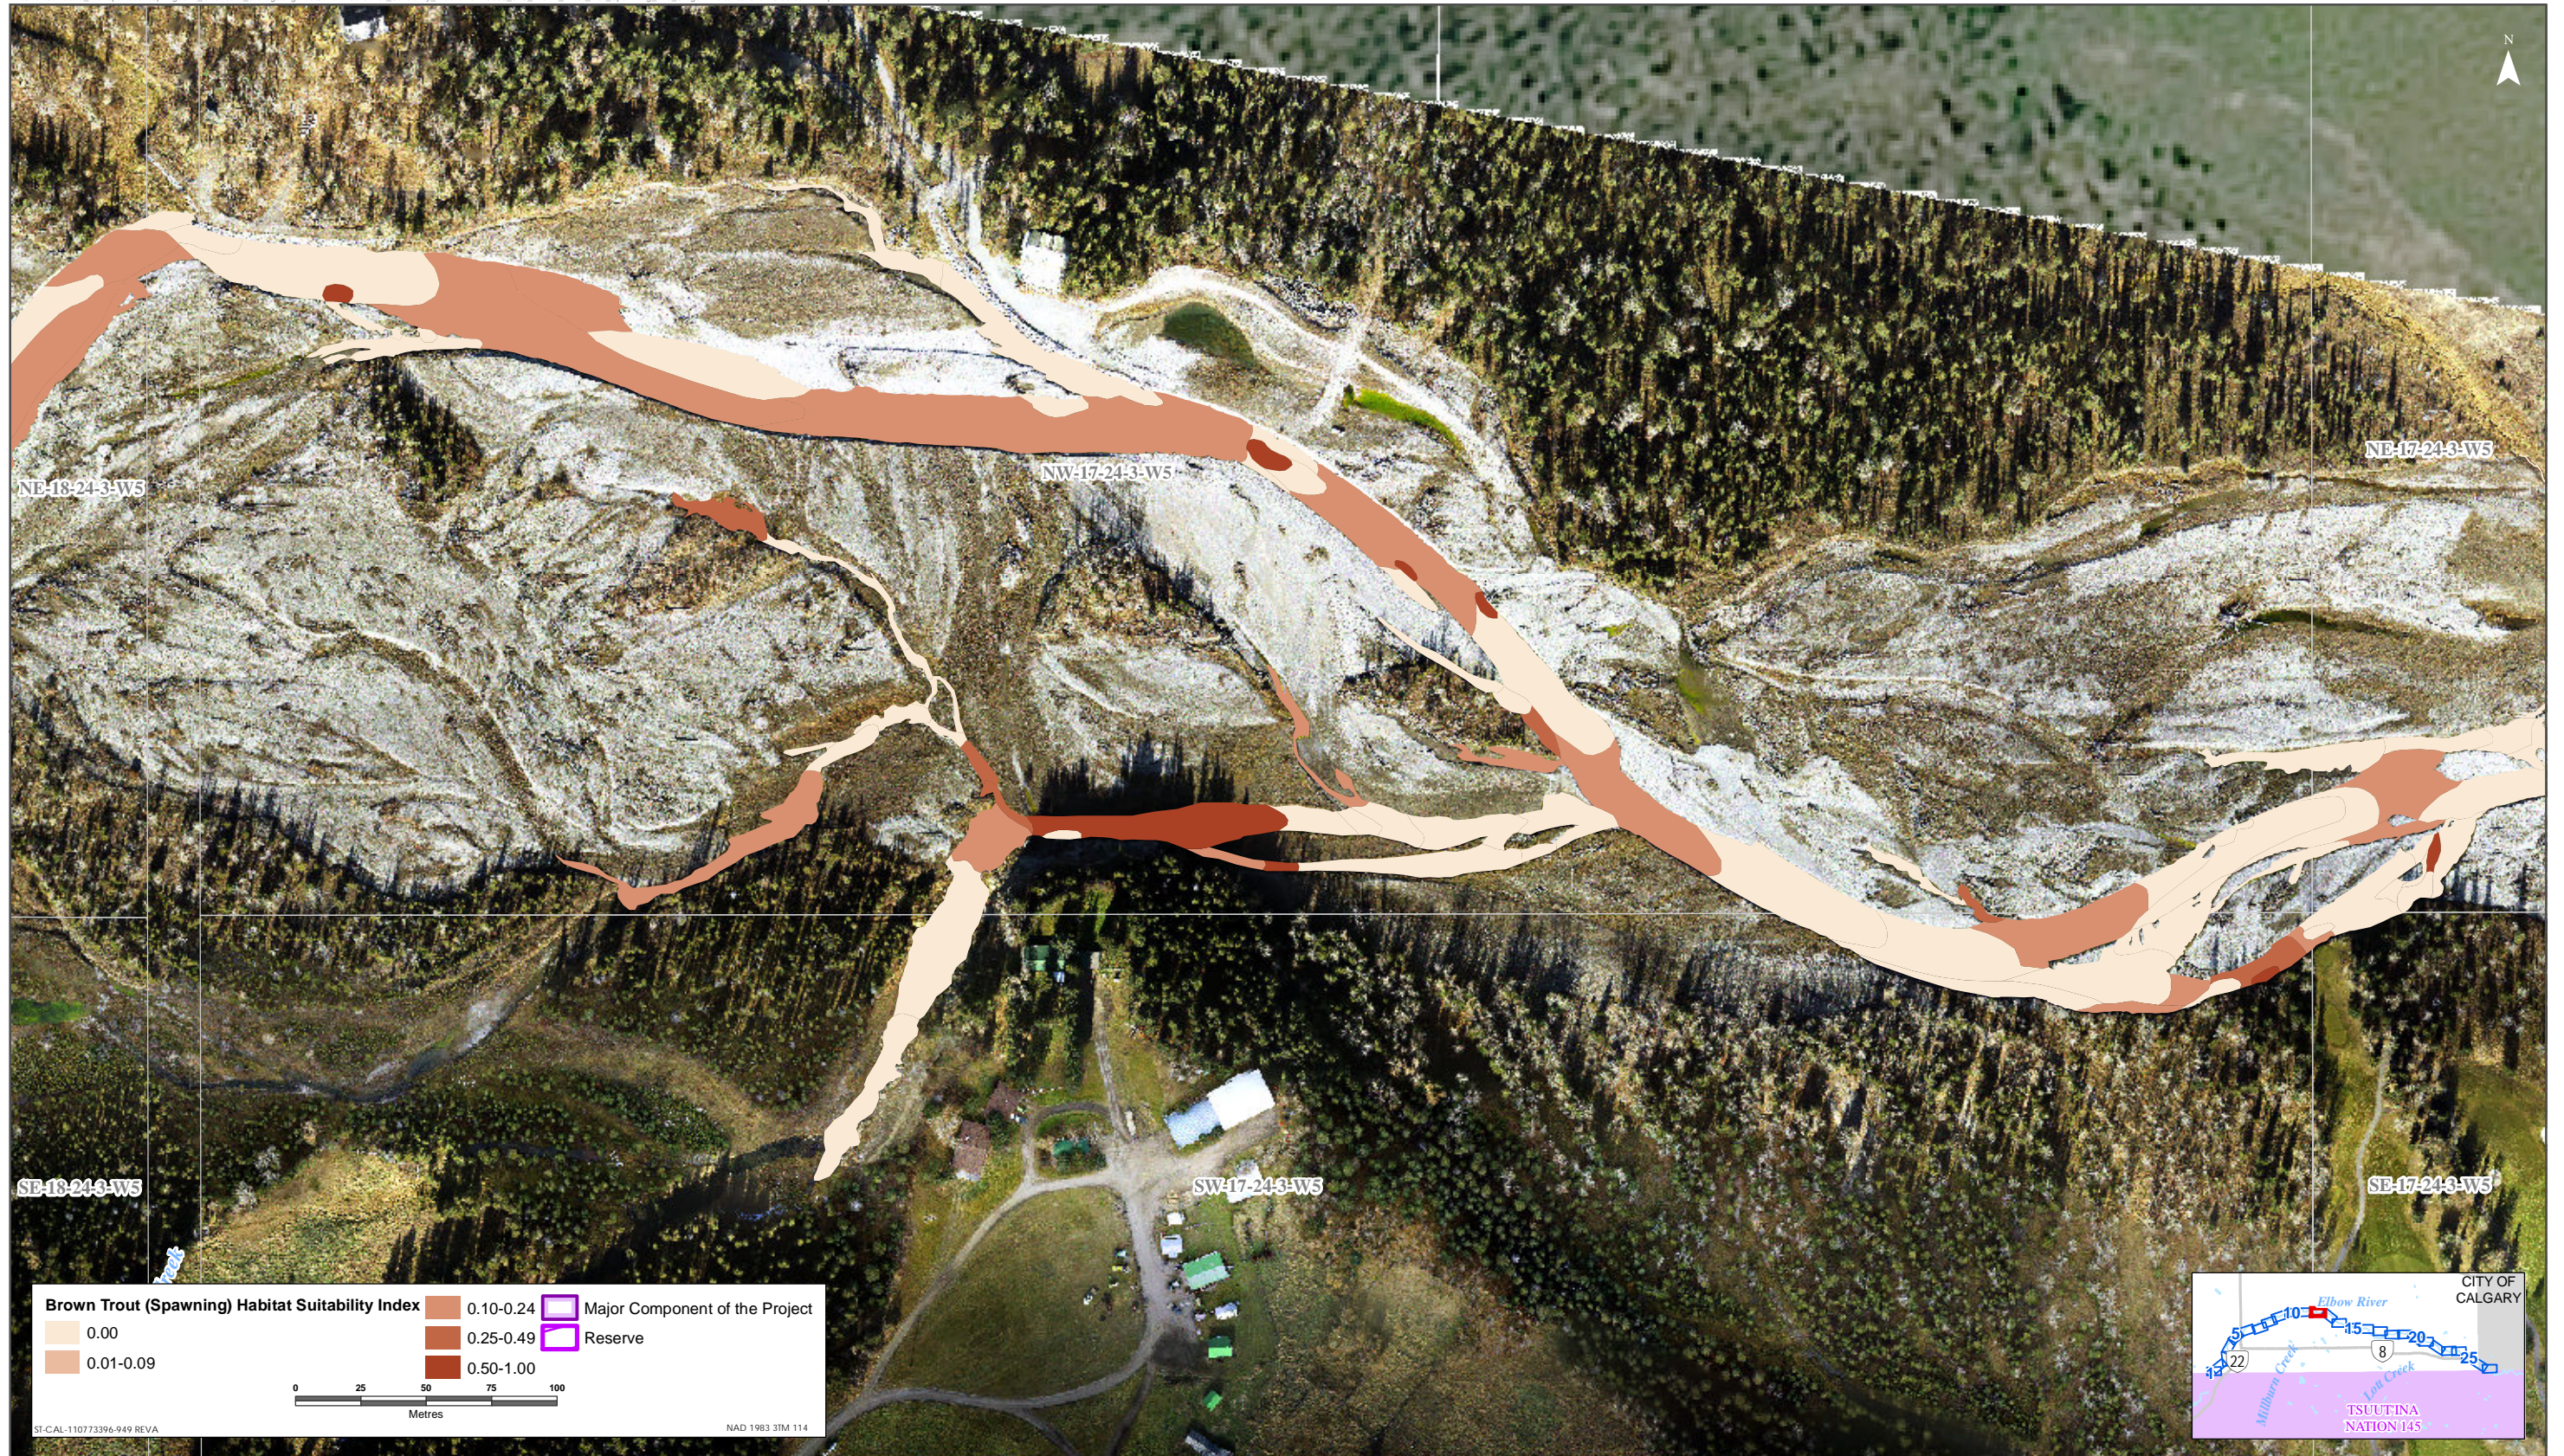

Brown Trout HSI Map for Elbow River (Spawning Life Stage)

Sources: Base Data - Government of Alberta, Government of Canada. Thematic Data - Stantec Ltd. Imagery: 1:1m 10cm resolution October 2019