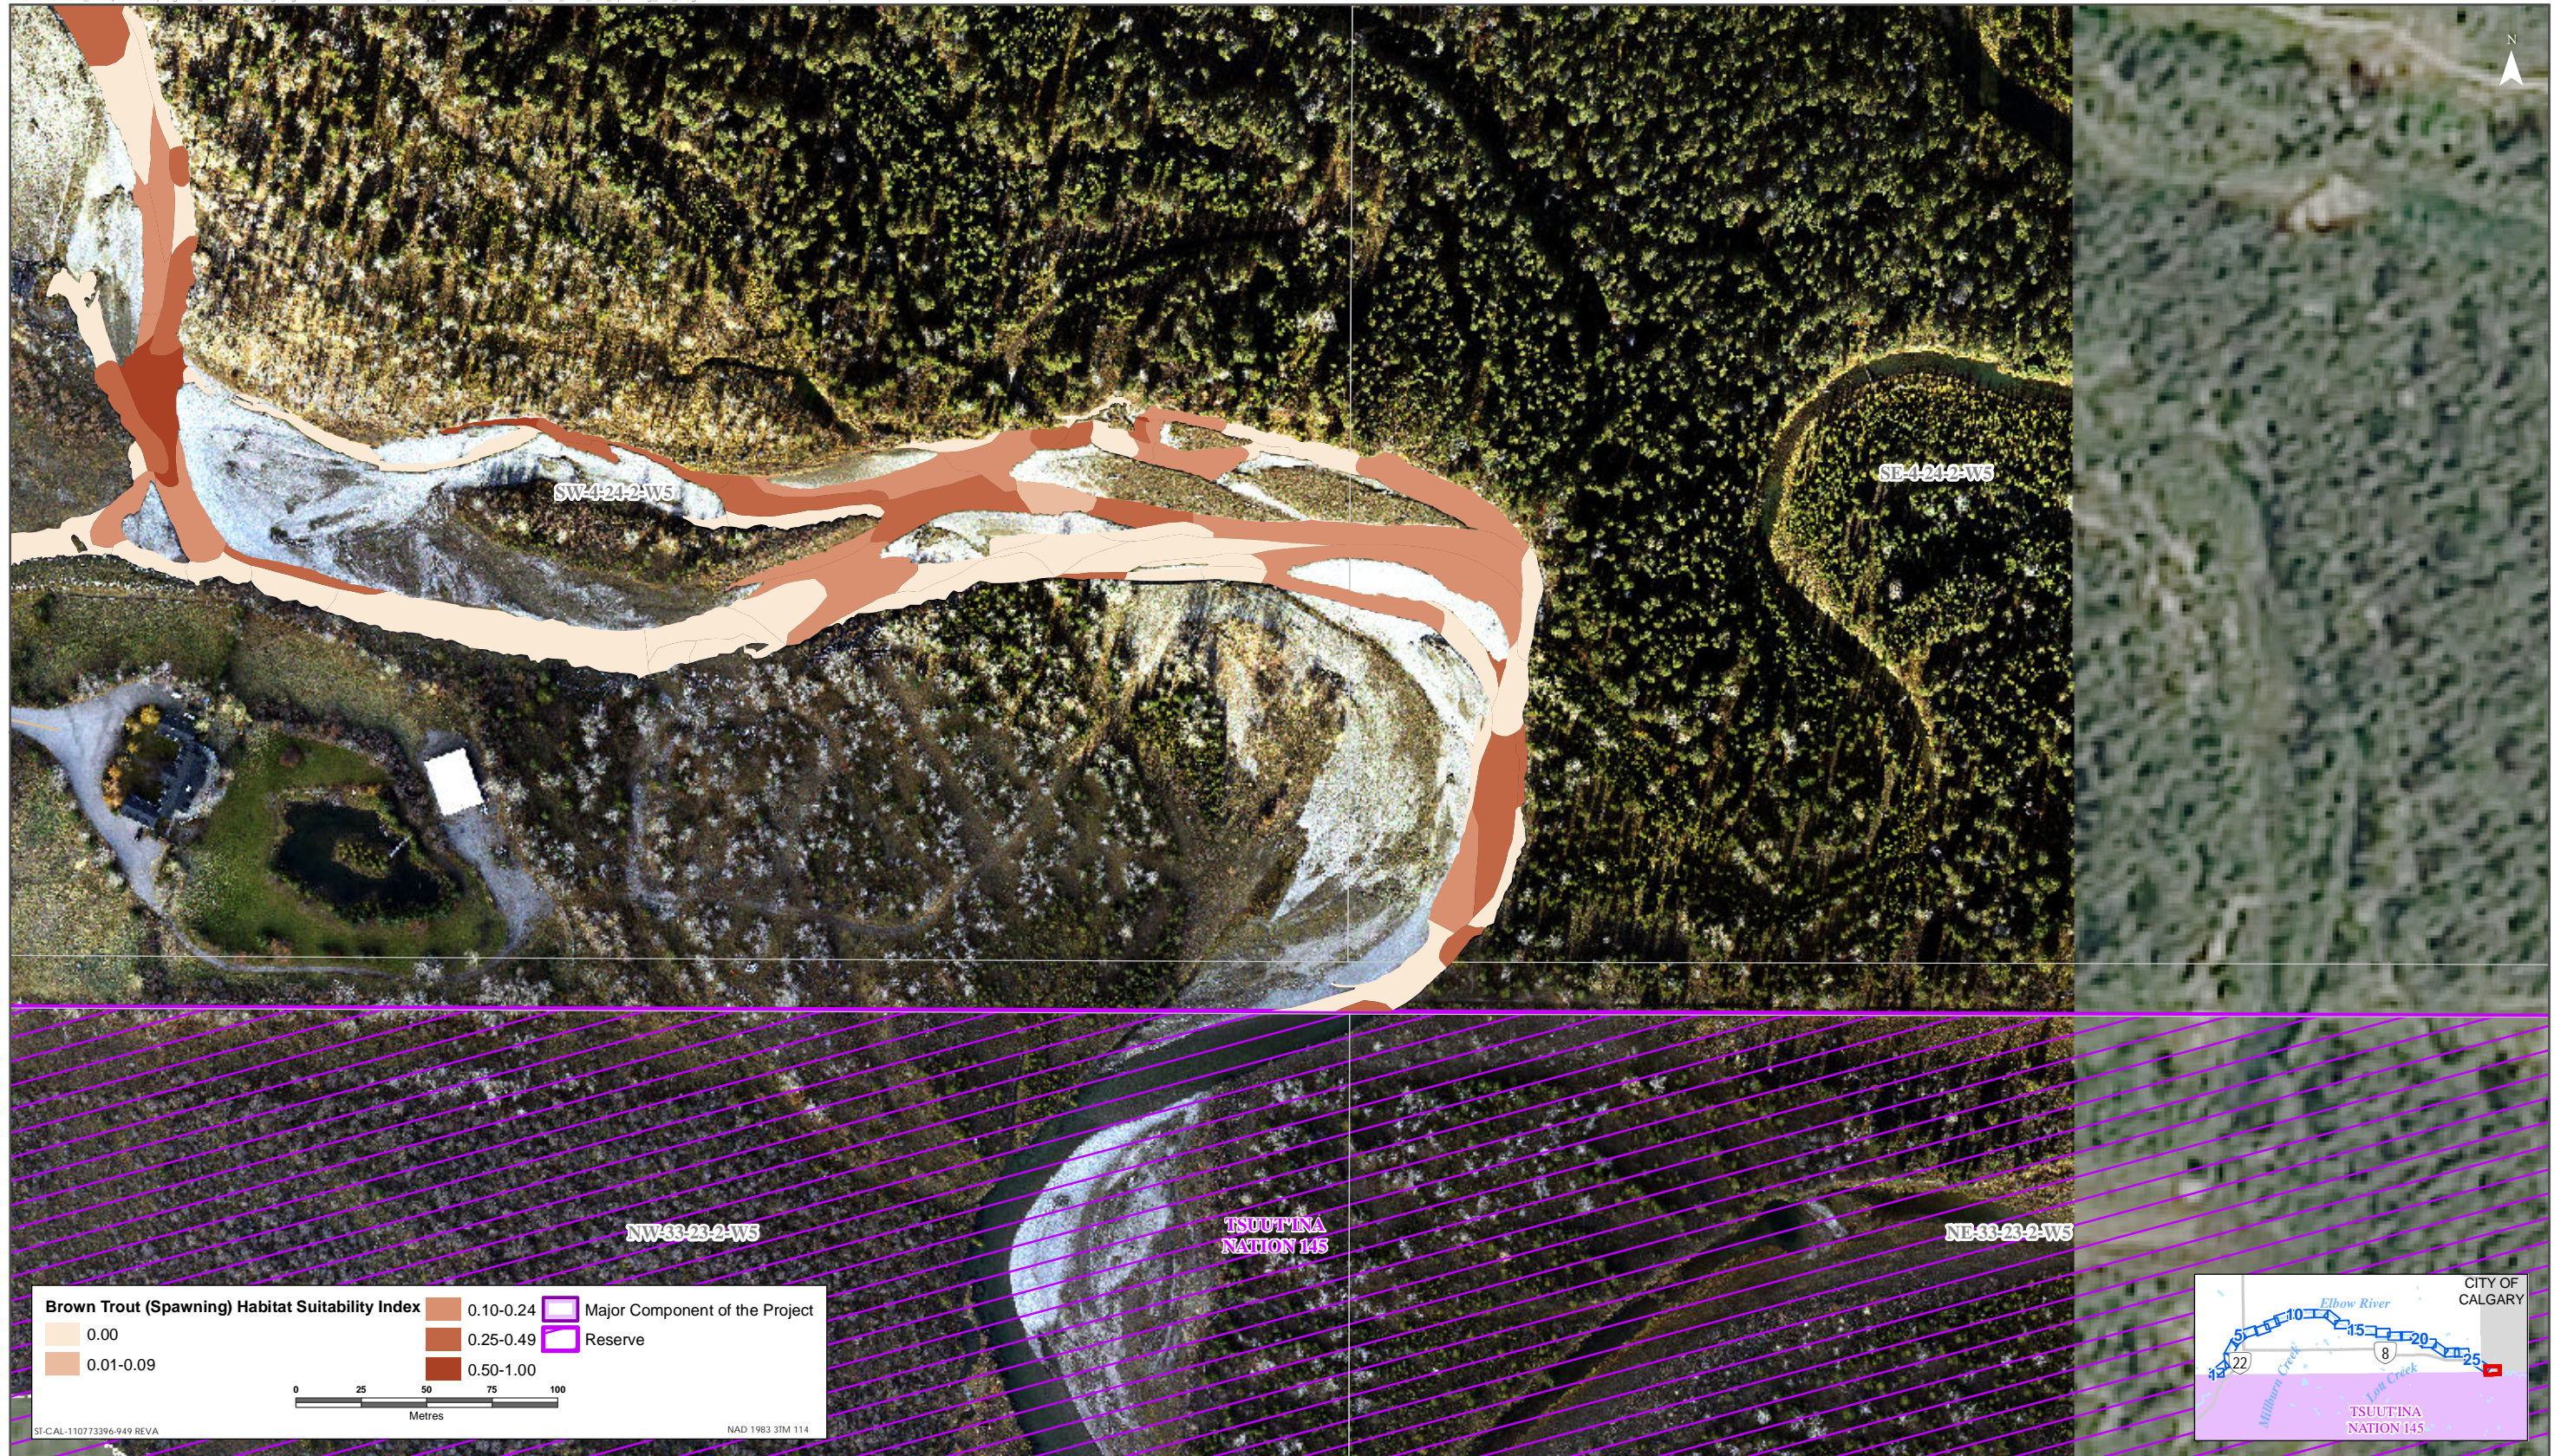

Brown Trout HSI Map for Elbow River (Spawning Life Stage)

Sources: Base Data - Government of Alberta, Government of Canada. Thematic Data - Stantec Ltd. Imagery: 1-Air 10cm resolution October 2019

Brown Trout HSI Map for Elbow River (Spawning Life Stage)