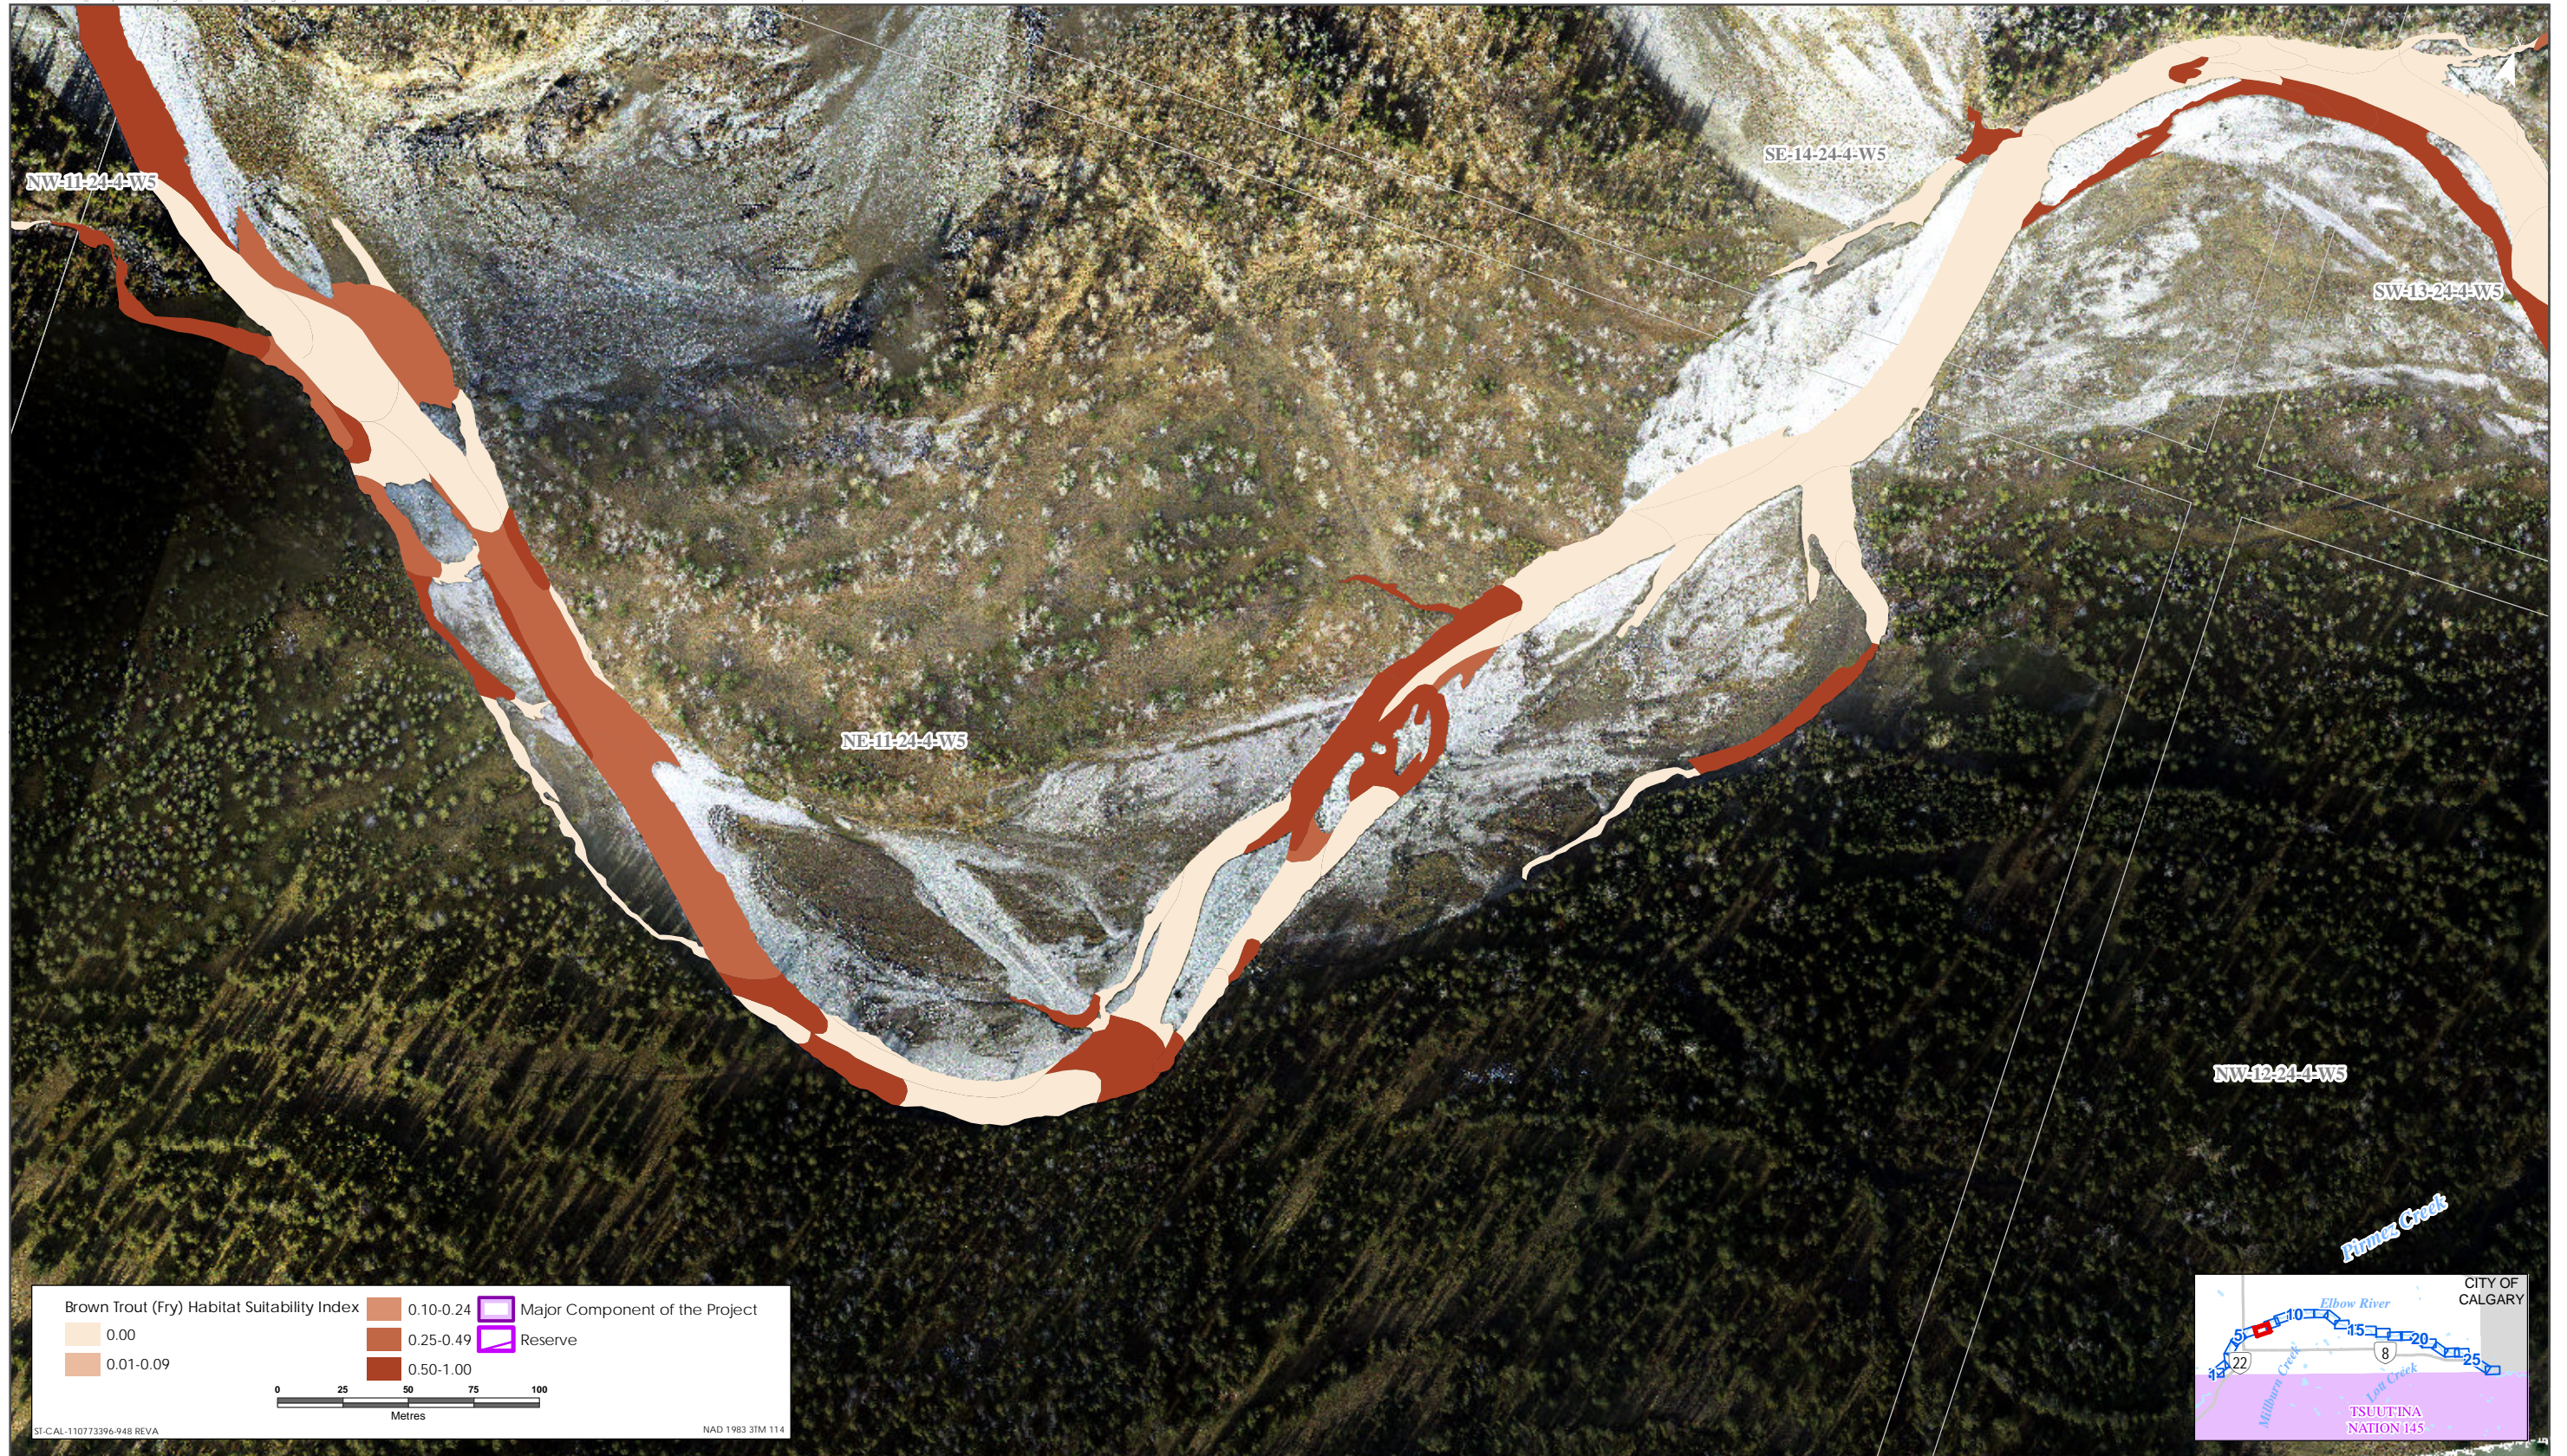

Brown Trout HSI Map for Elbow River (Fry Life Stage)

Sources: Base Data - Government of Alberta, Government of Canada. Thematic Data - Stantec Ltd. Imagery: 1:10cm resolution October 2019