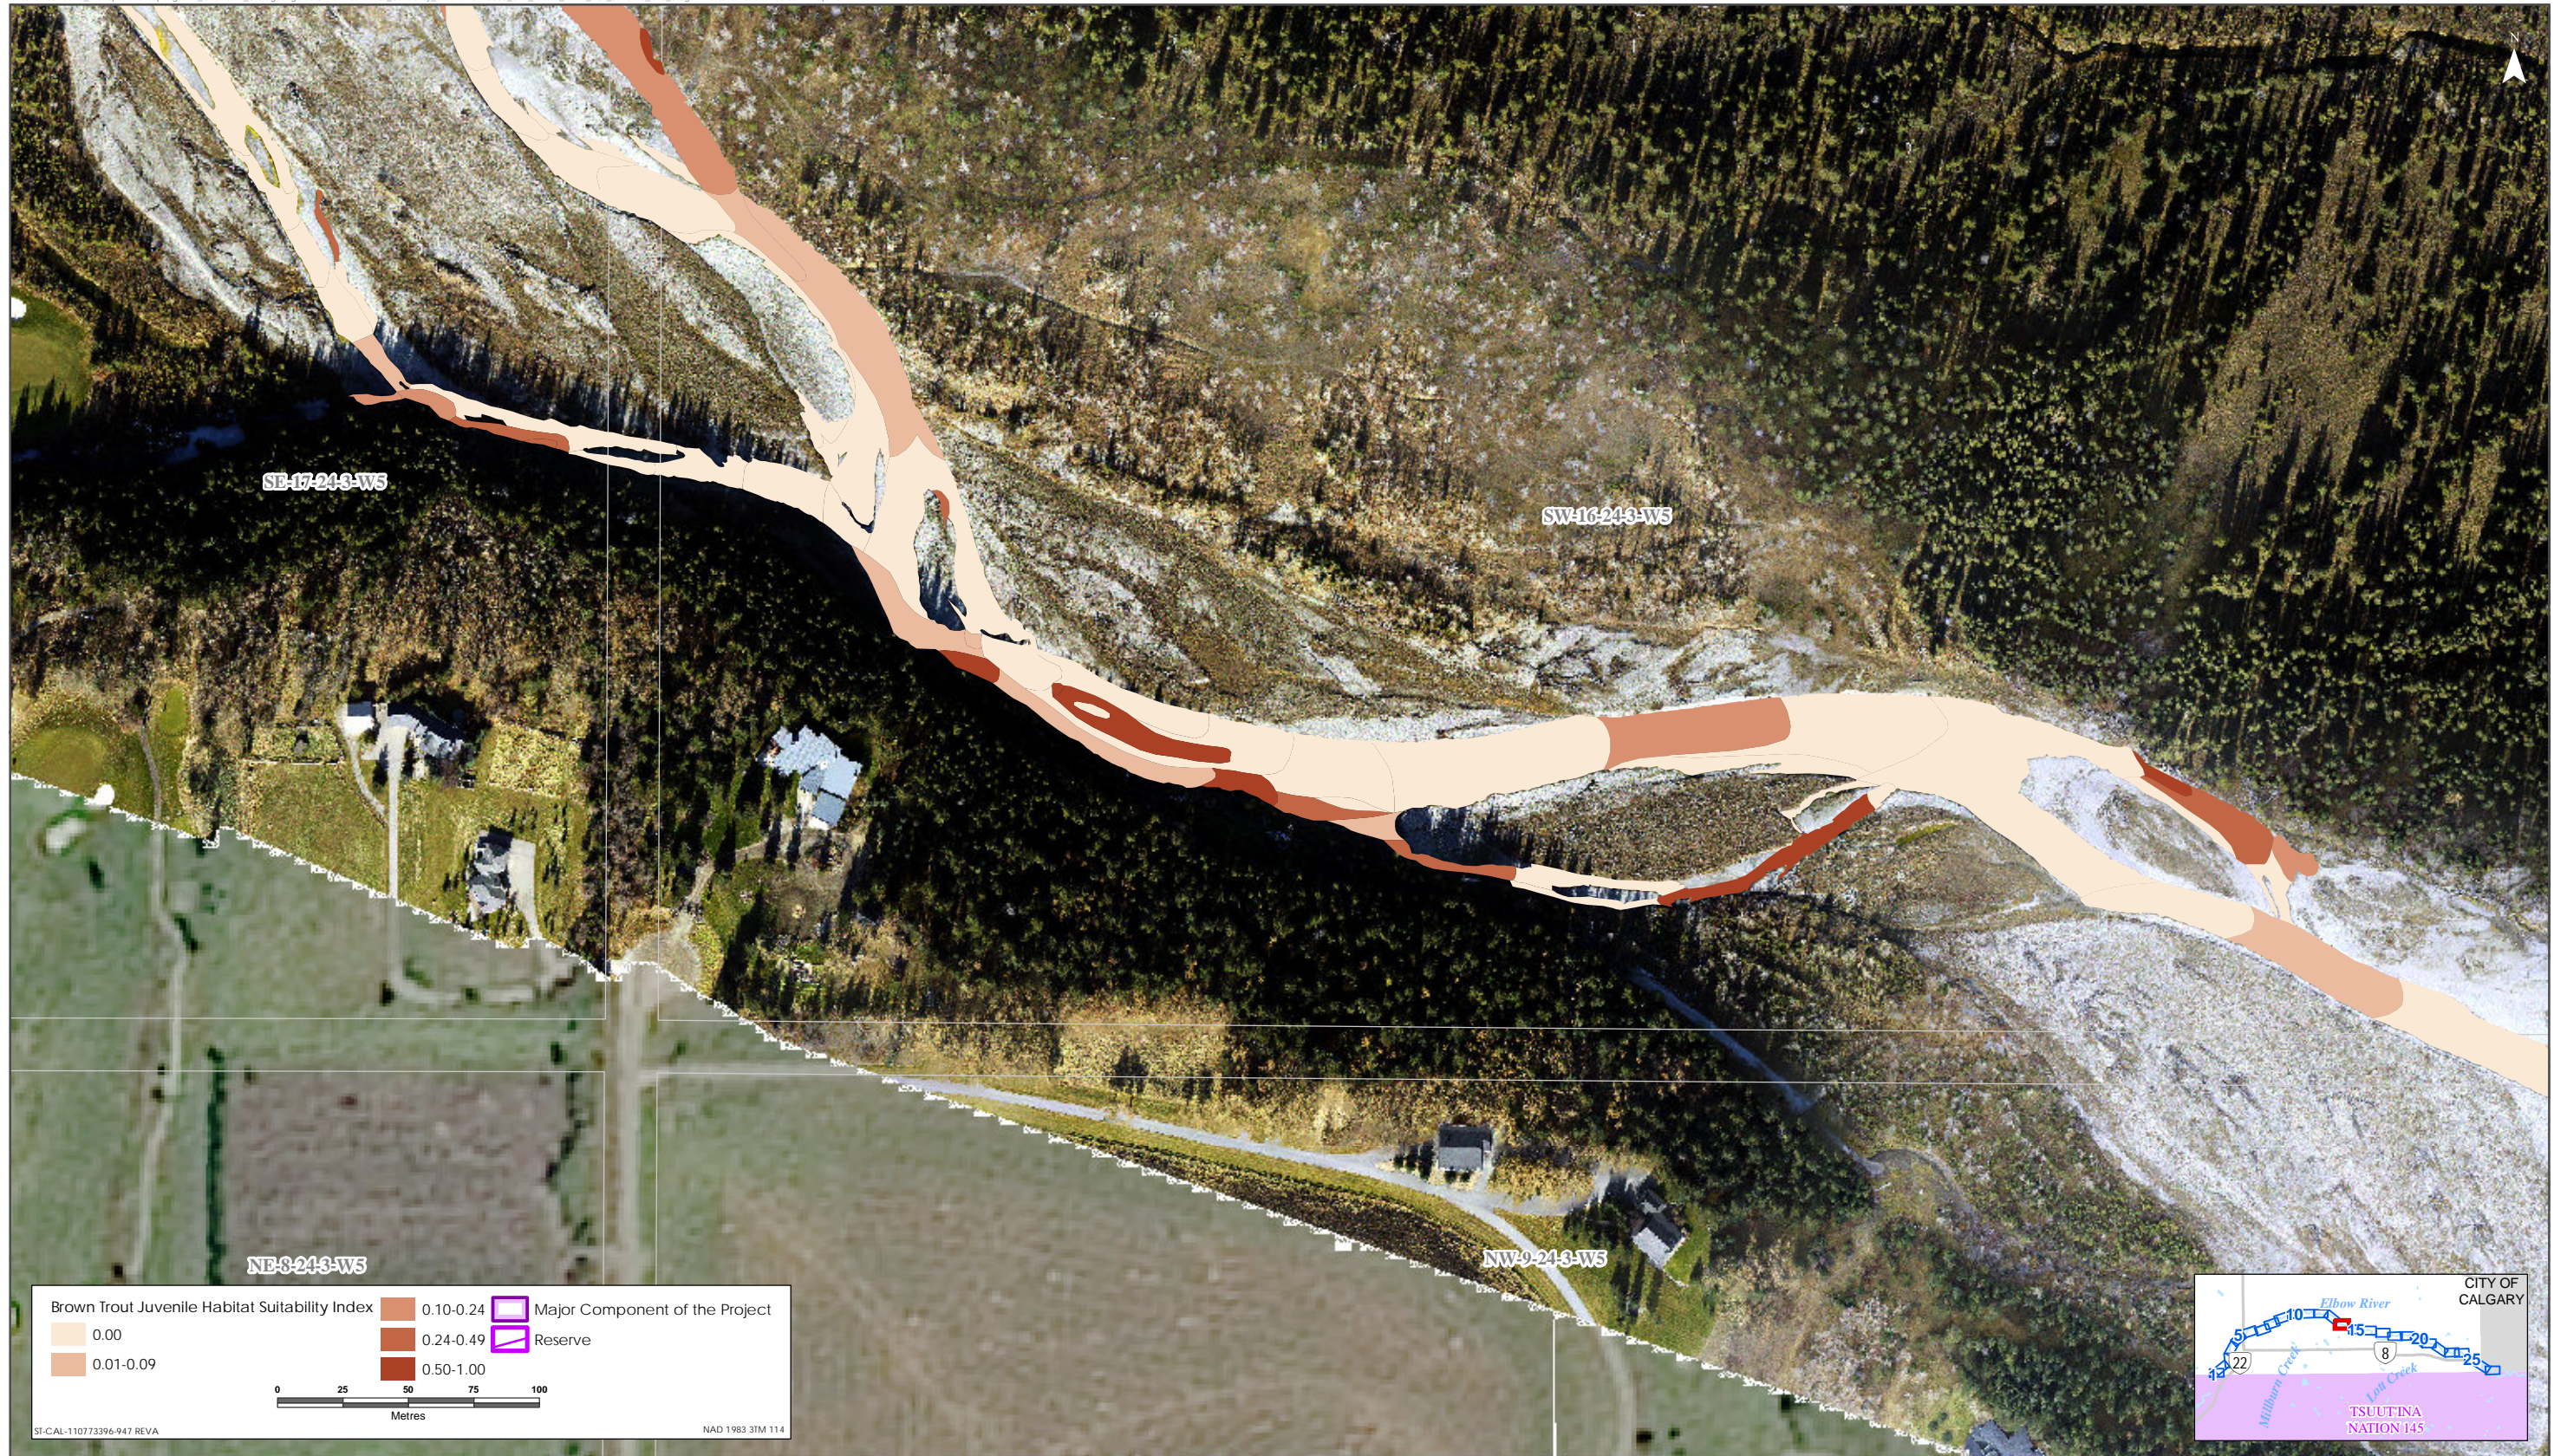

Brown Trout HSI Map for Elbow River (Juvenile Life Stage)

Sources: Base Data - Government of Alberta, Government of Canada. Thematic Data - Stantec Ltd. Imagery: 1.4m 10cm resolution October 2019