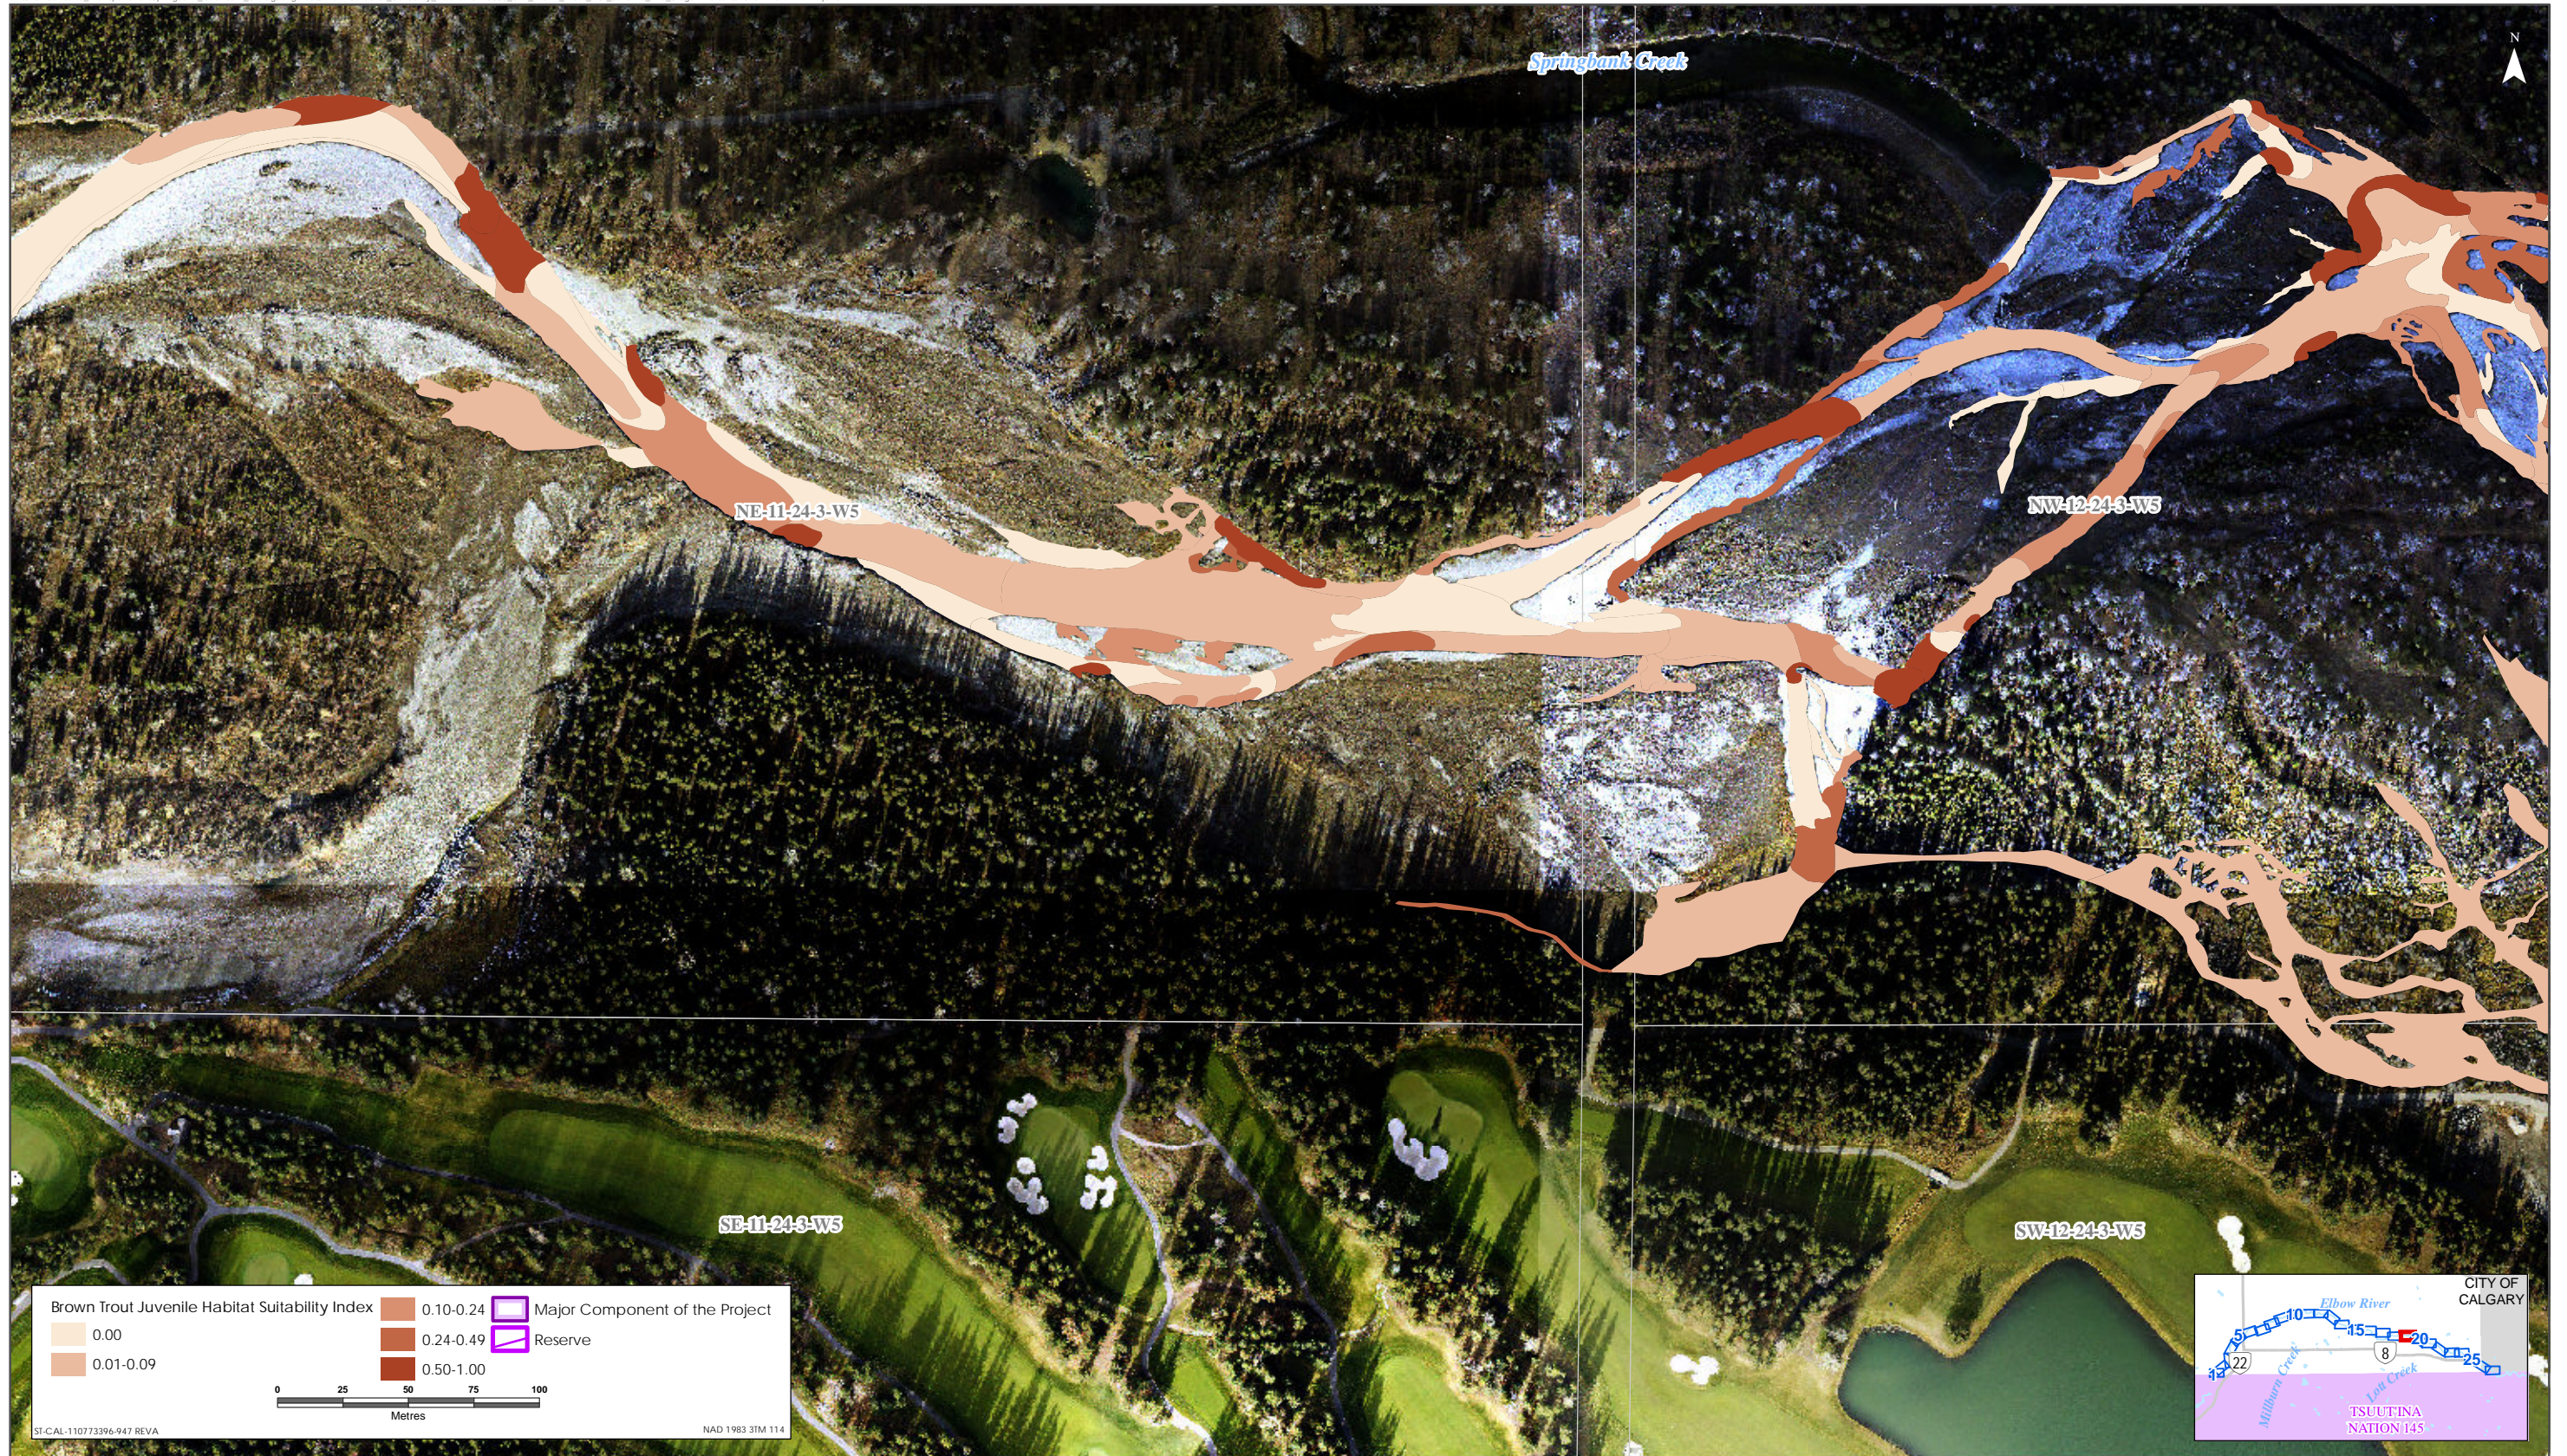

Sources: Base Data - Government of Alberta, Government of Canada. Thematic Data - Stantec Ltd.
 Imagery: 1:41 10cm resolution October 2019

Brown Trout HSI Map for Elbow River (Juvenile Life Stage)

Sources: Base Data - Government of Alberta, Government of Canada. Thematic Data - Stantec Ltd. Imagery: 1:1m 10cm resolution October 2019

Brown Trout HSI Map for Elbow River (Juvenile Life Stage)

Sources: Base Data - Government of Alberta, Government of Canada. Thematic Data - Stantec Ltd. Imagery: 1:1m 10cm resolution October 2019

Brown Trout HSI Map for Elbow River (Juvenile Life Stage)

Sources: Base Data - Government of Alberta, Government of Canada. Thematic Data - Stantec Ltd.
Imagery: 1.4m 10cm resolution October 2019

Brown Trout HSI Map for Elbow River (Juvenile Life Stage)

Sources: Base Data - Government of Alberta, Government of Canada. Thematic Data - Stantec Ltd. Imagery: 1.4m 10cm resolution October 2019