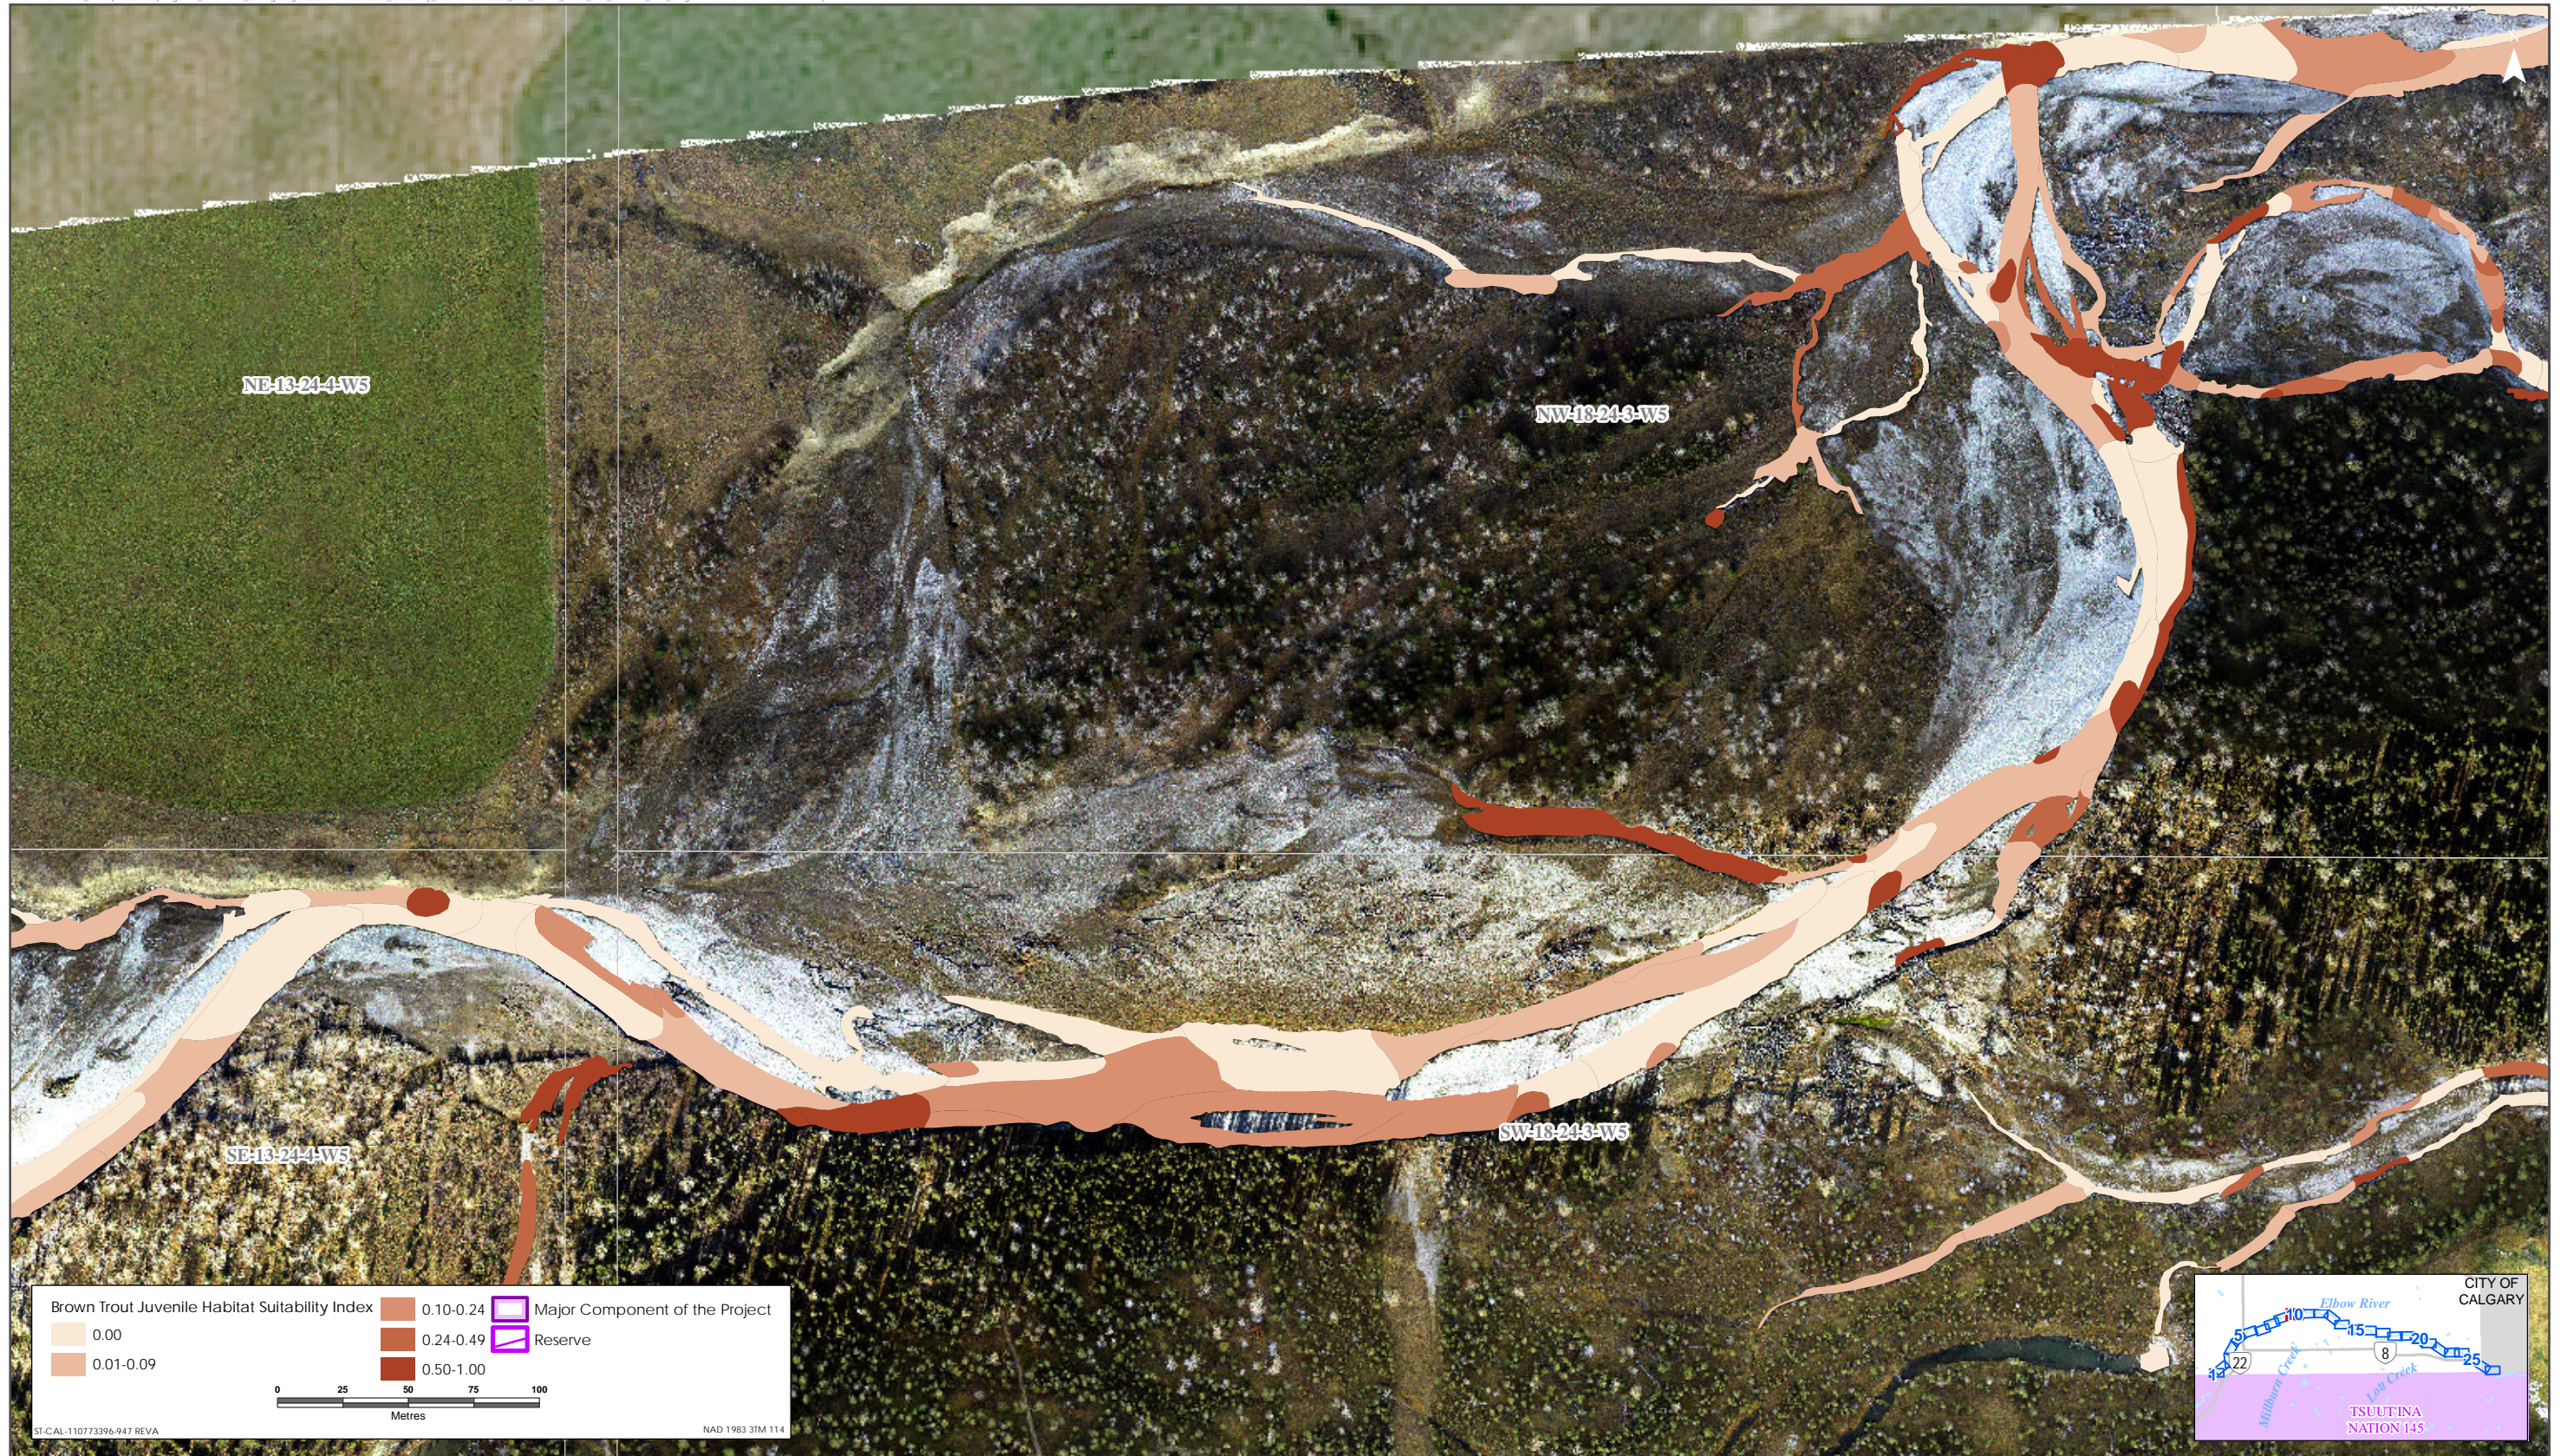

Sources: Base Data - Government of Alberta, Government of Canada. Thematic Data - Stantec Ltd. Imagery: 1:1m 10cm resolution October 2019

Brown Trout HSI Map for Elbow River (Juvenile Life Stage)

Sources: Base Data - Government of Alberta, Government of Canada. Thematic Data - Stantec Ltd.
Imagery: 1.4m 10cm resolution October 2019

Brown Trout HSI Map for Elbow River (Juvenile Life Stage)

Sources: Base Data - Government of Alberta, Government of Canada. Thematic Data - Stantec Ltd.
 Imagery: 1:1m 10cm resolution October 2019

Brown Trout HSI Map for Elbow River (Juvenile Life Stage)

Sources: Base Data - Government of Alberta, Government of Canada. Thematic Data - Stantec Ltd.
Imagery: 1:1m 10cm resolution October 2019

Brown Trout HSI Map for Elbow River (Juvenile Life Stage)

Sources: Base Data - Government of Alberta, Government of Canada. Thematic Data - Stantec Ltd. Imagery: 1:1m 10cm resolution October 2019