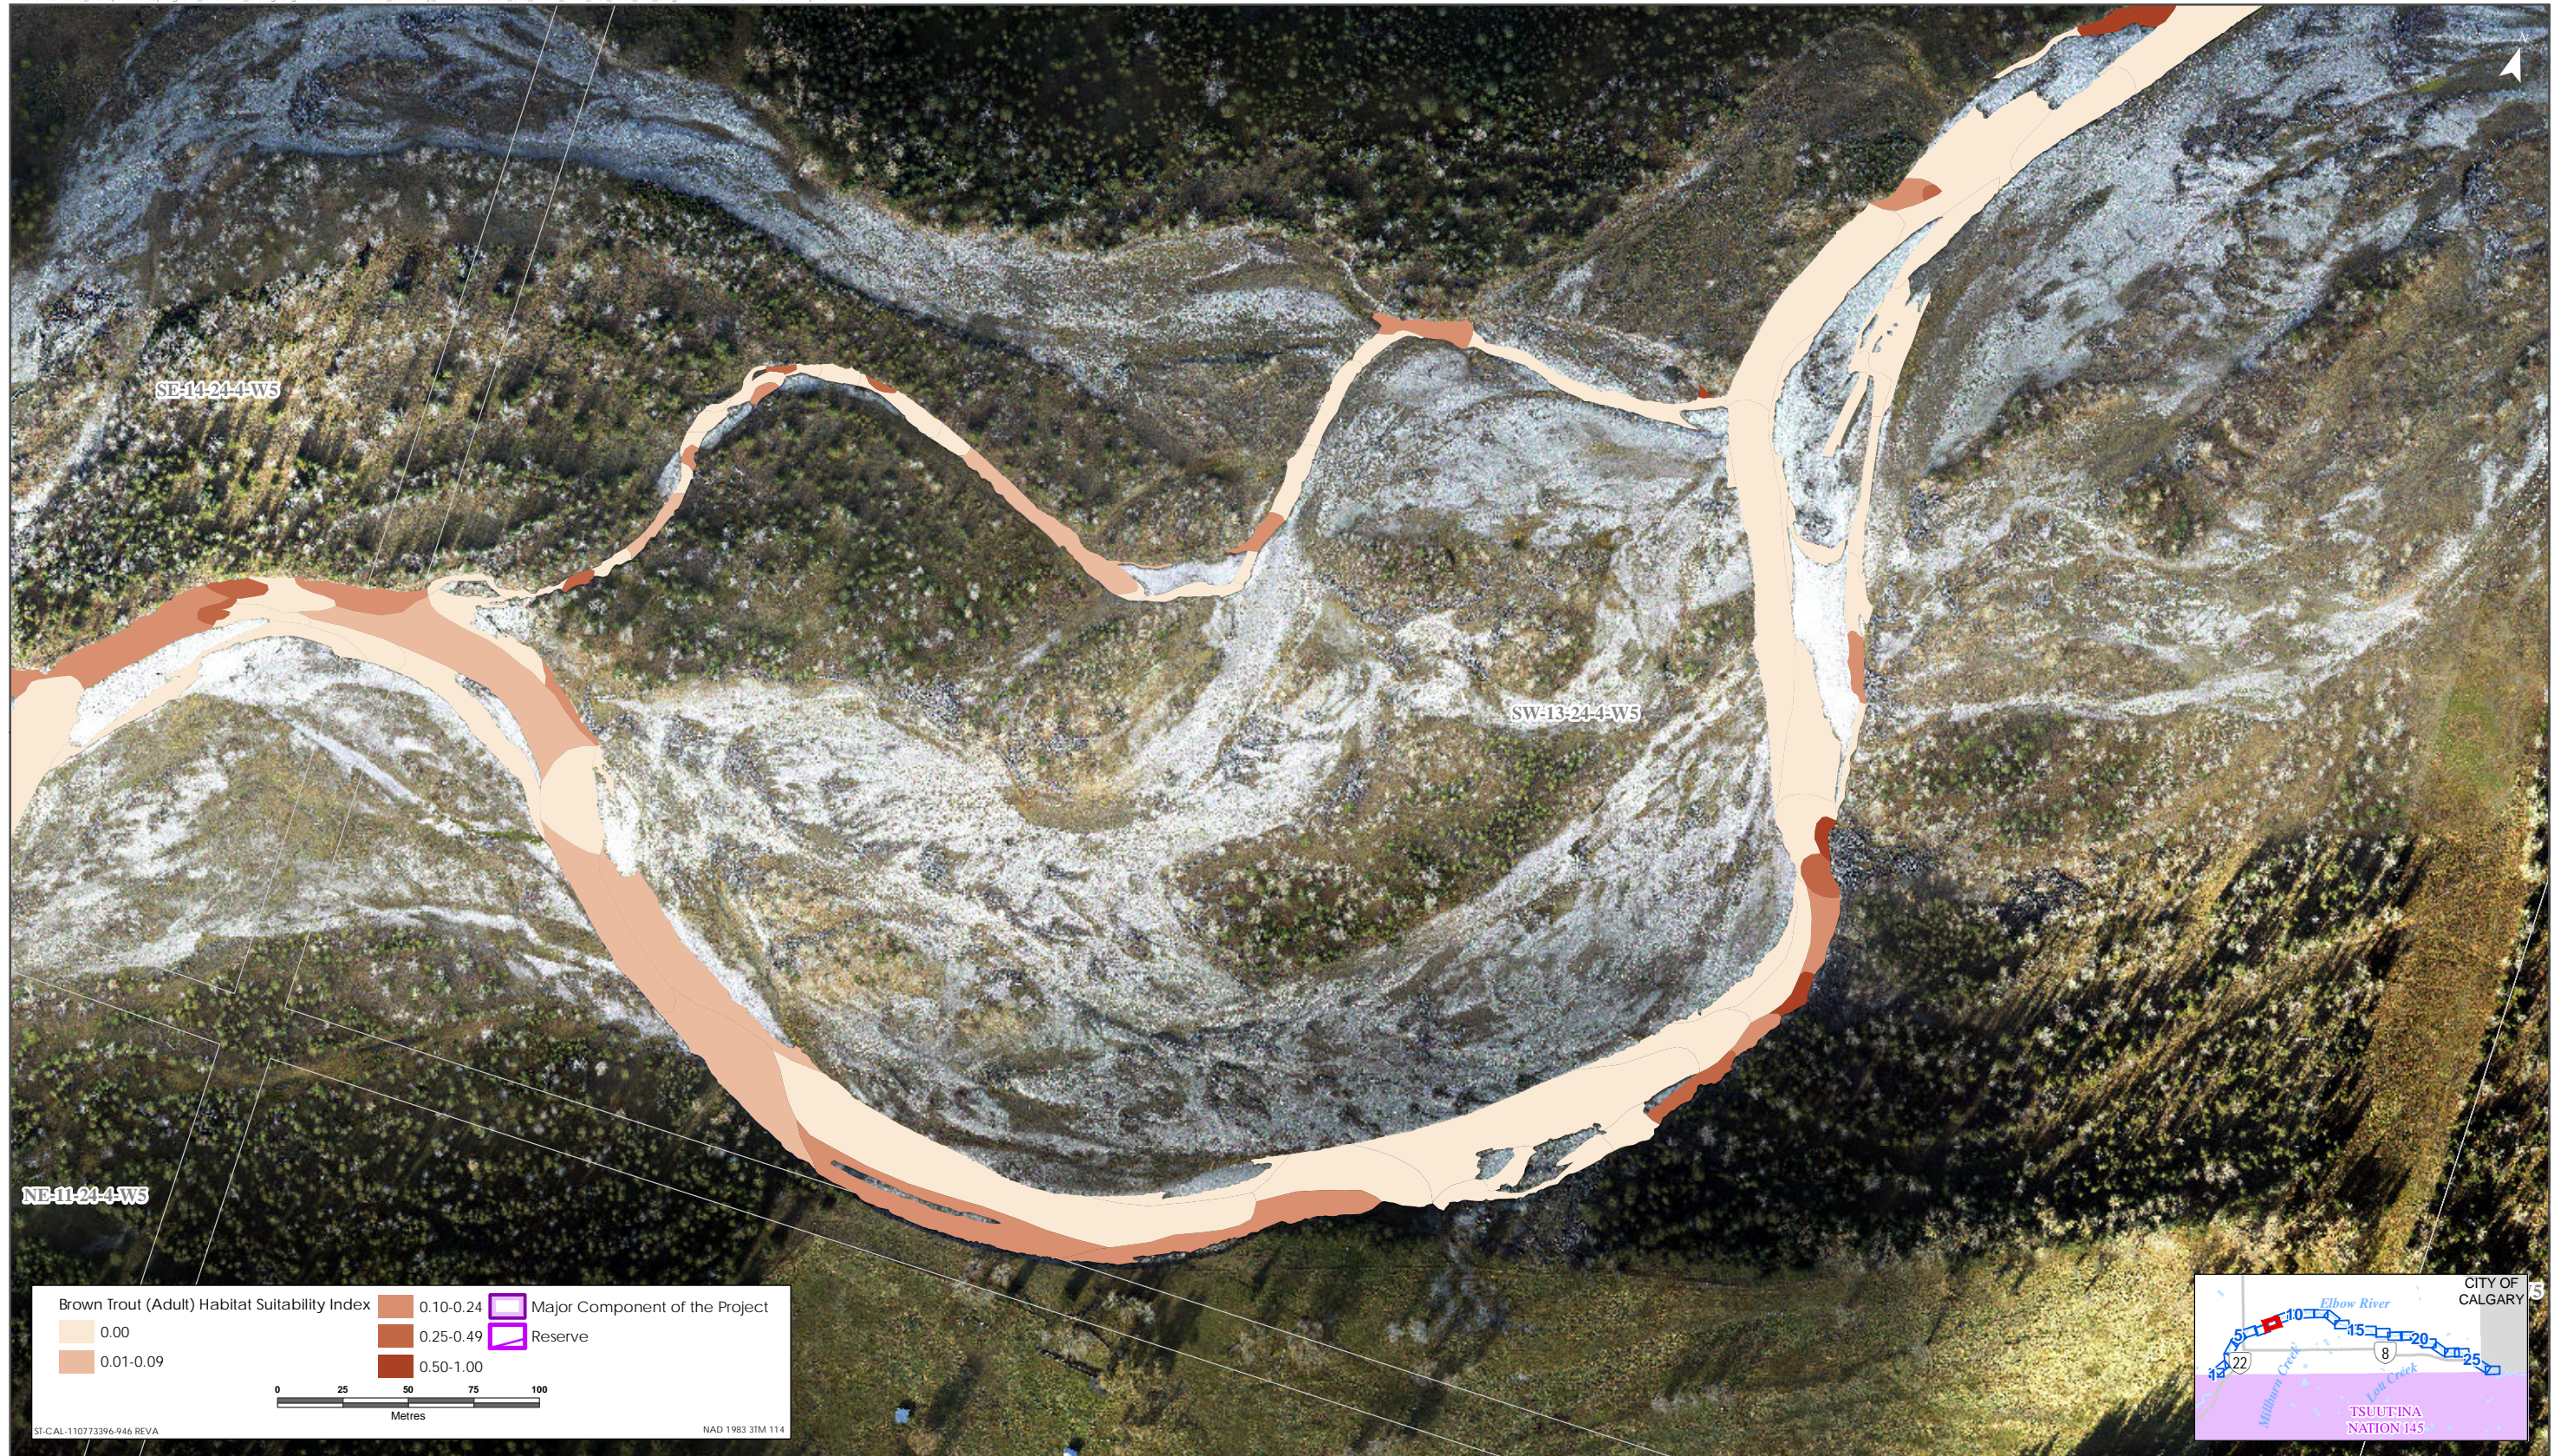

Brown Trout HSI Map for Elbow River (Adult Life Stage)

Sources: Base Data - Government of Alberta, Government of Canada. Thematic Data - Stantec Ltd.
Imagery: 1:1m 10cm resolution October 2019