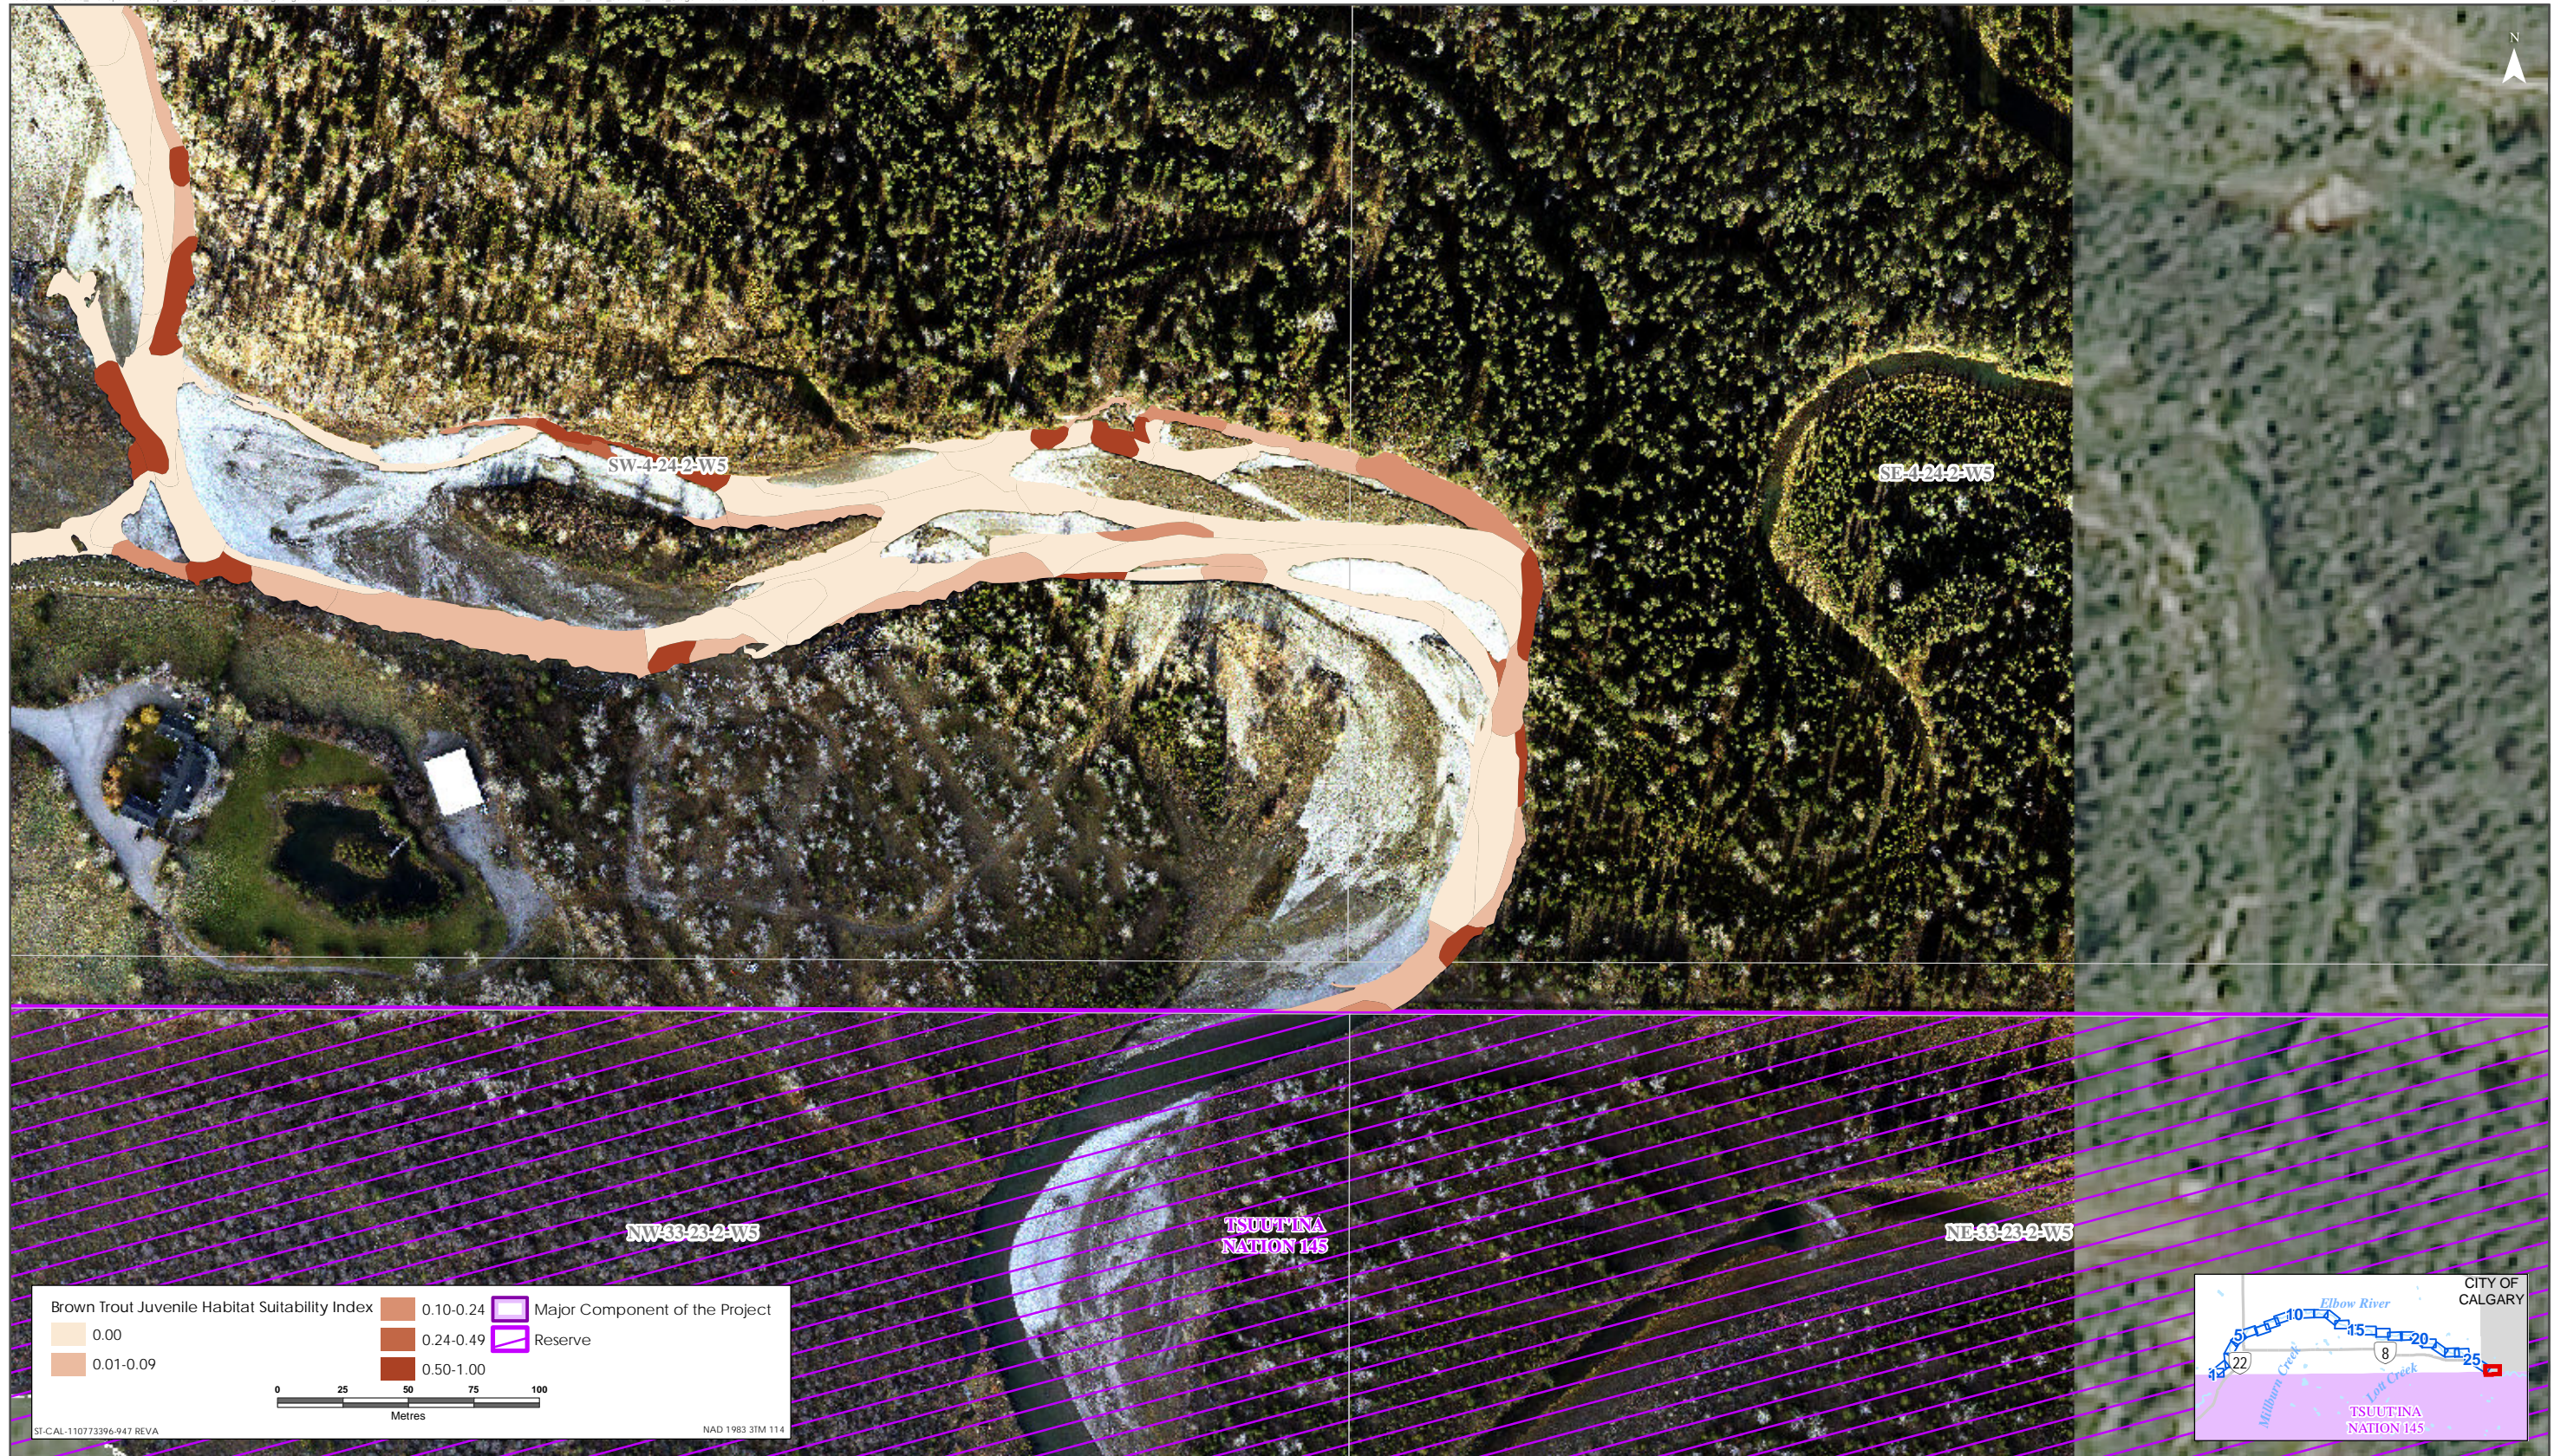

Sources: Base Data - Government of Alberta, Government of Canada. Thematic Data - Stantec Ltd. Imagery: 1:1m 10cm resolution October 2019

Brown Trout HSI Map for Elbow River (Juvenile Life Stage)

Brown Trout HSI Map for Elbow River (Juvenile Life Stage)

Sources: Base Data - Government of Alberta, Government of Canada. Thematic Data - Stantec Ltd.
 Imagery: 1.4m 10cm resolution October 2019

Brown Trout HSI Map for Elbow River (Juvenile Life Stage)

Sources: Base Data - Government of Alberta, Government of Canada. Thematic Data - Stantec Ltd. Imagery: 1.4m 10cm resolution October 2019