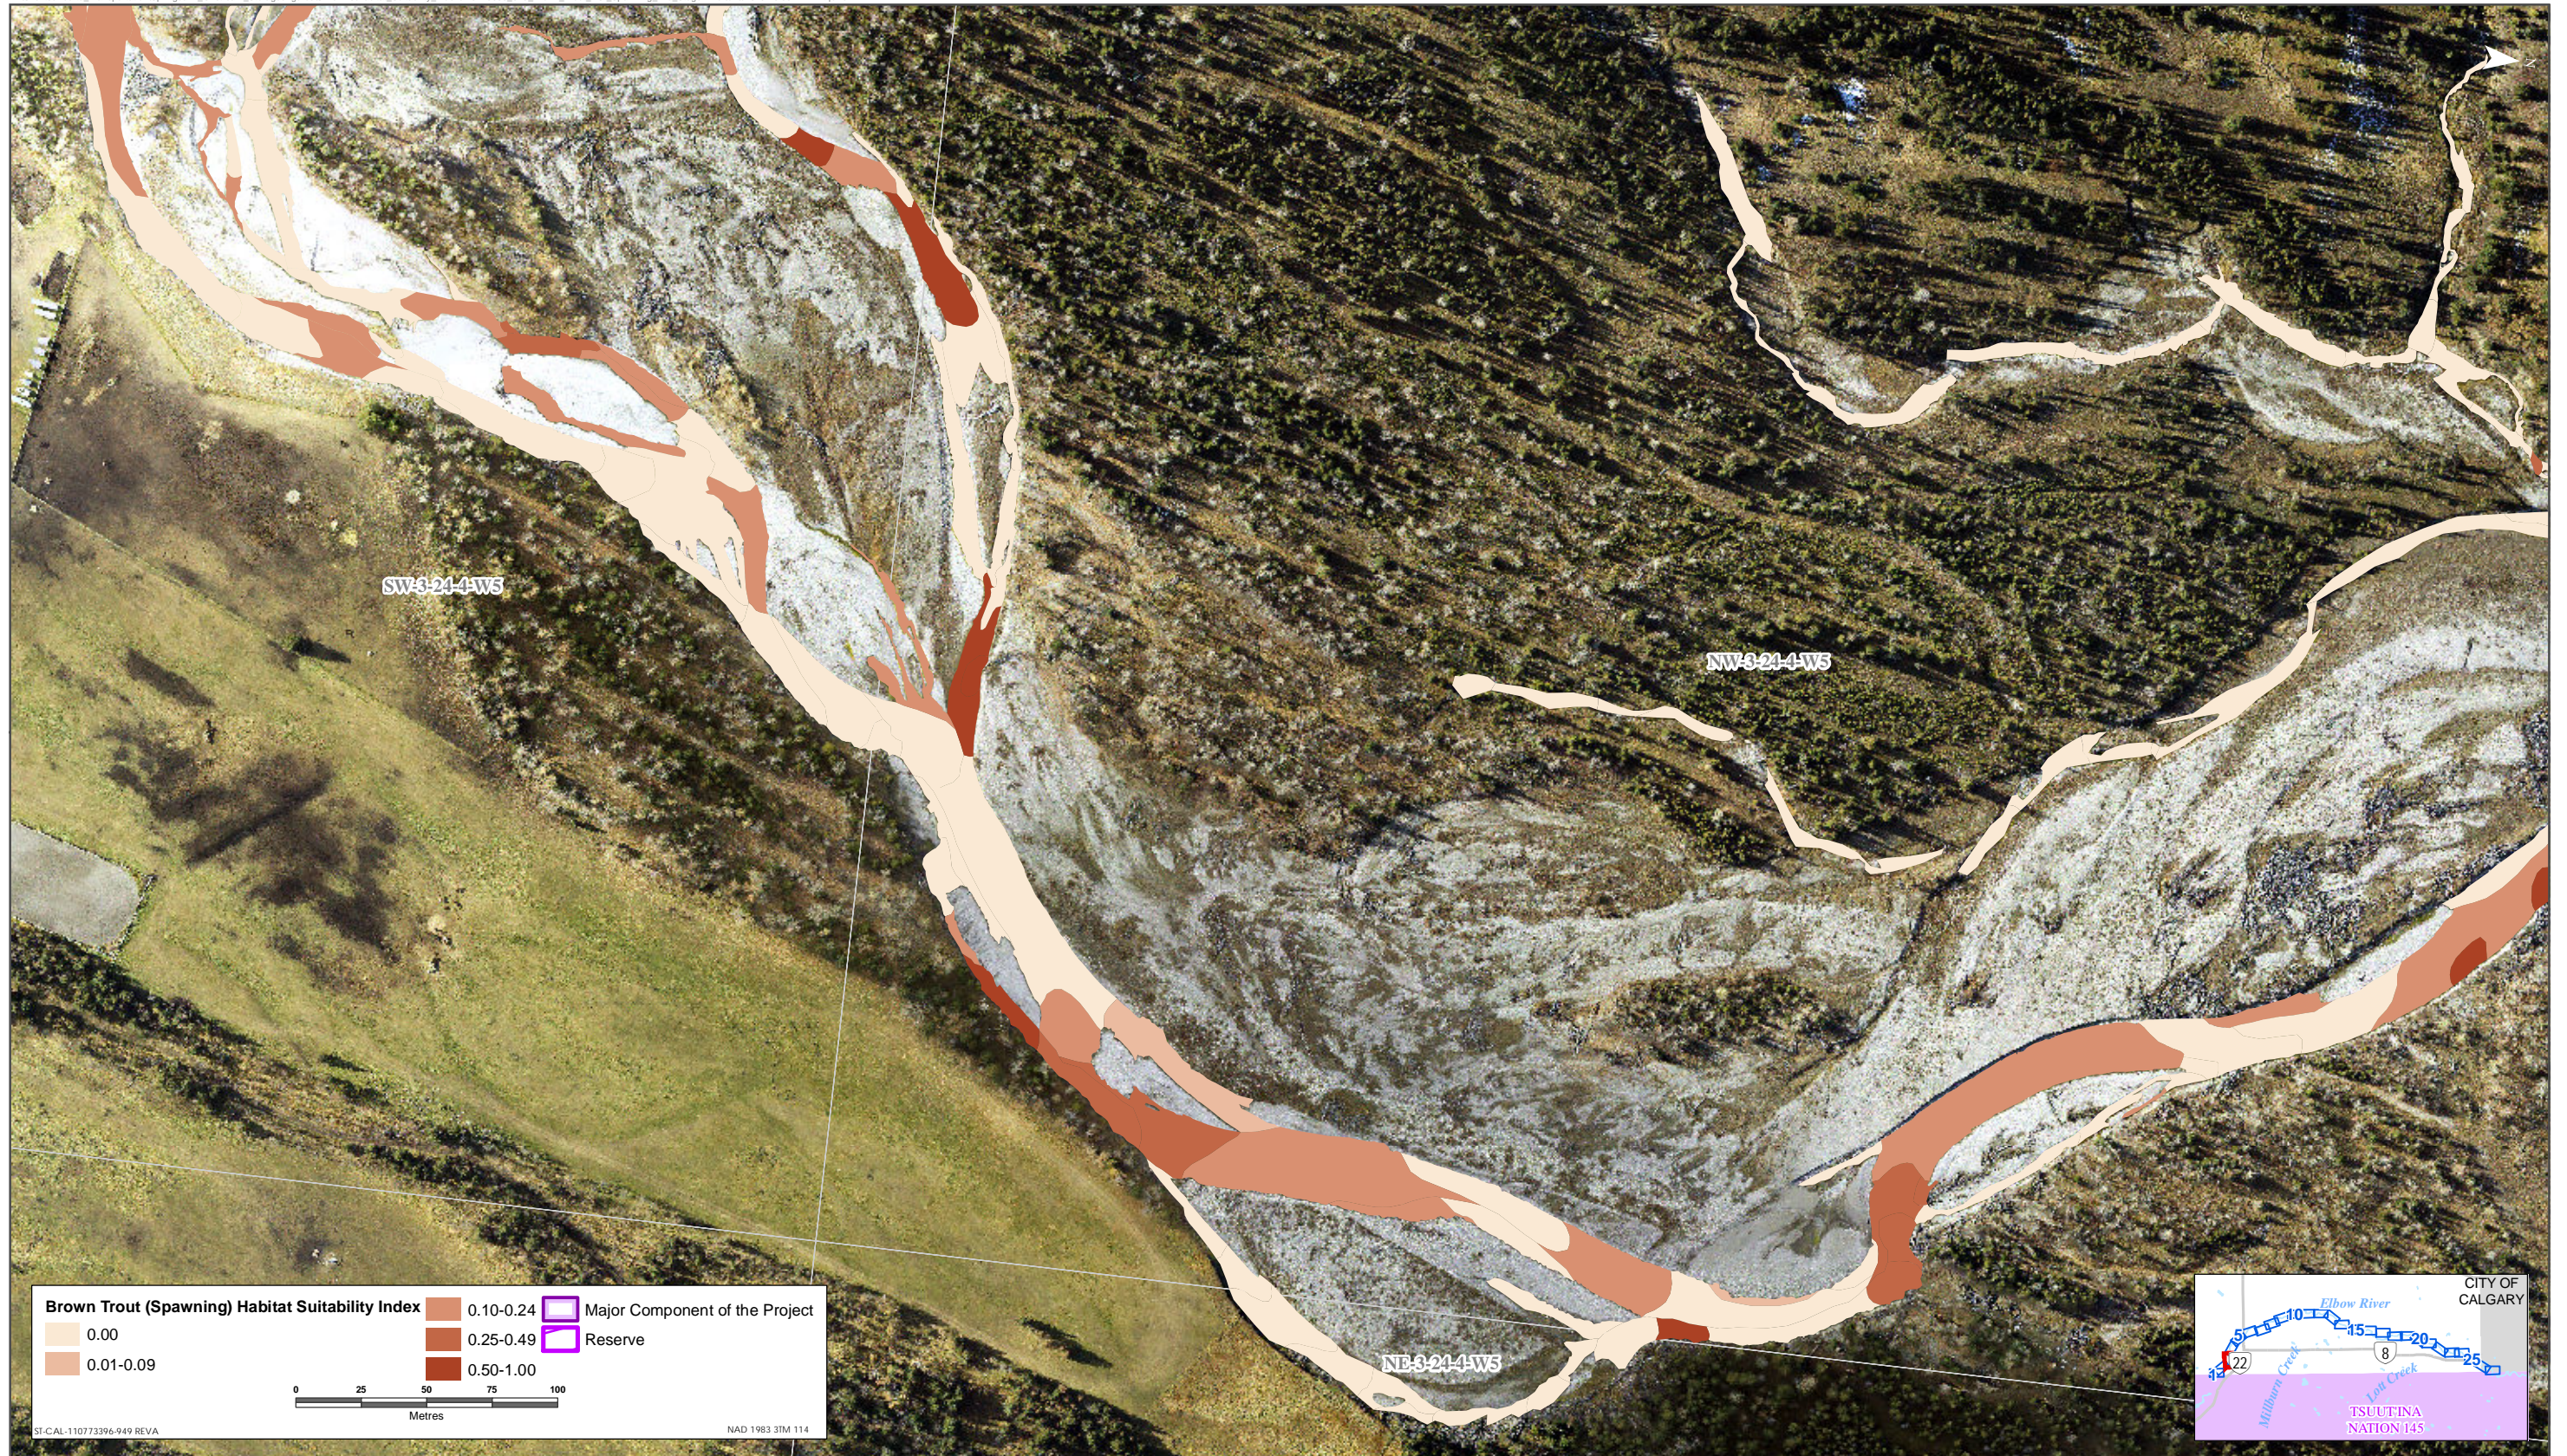

Brown Trout HSI Map for Elbow River (Spawning Life Stage)

Sources: Base Data - Government of Alberta, Government of Canada. Thematic Data - Stantec Ltd. Imagery: 1:1m 10cm resolution October 2019

Brown Trout HSI Map for Elbow River (Spawning Life Stage)