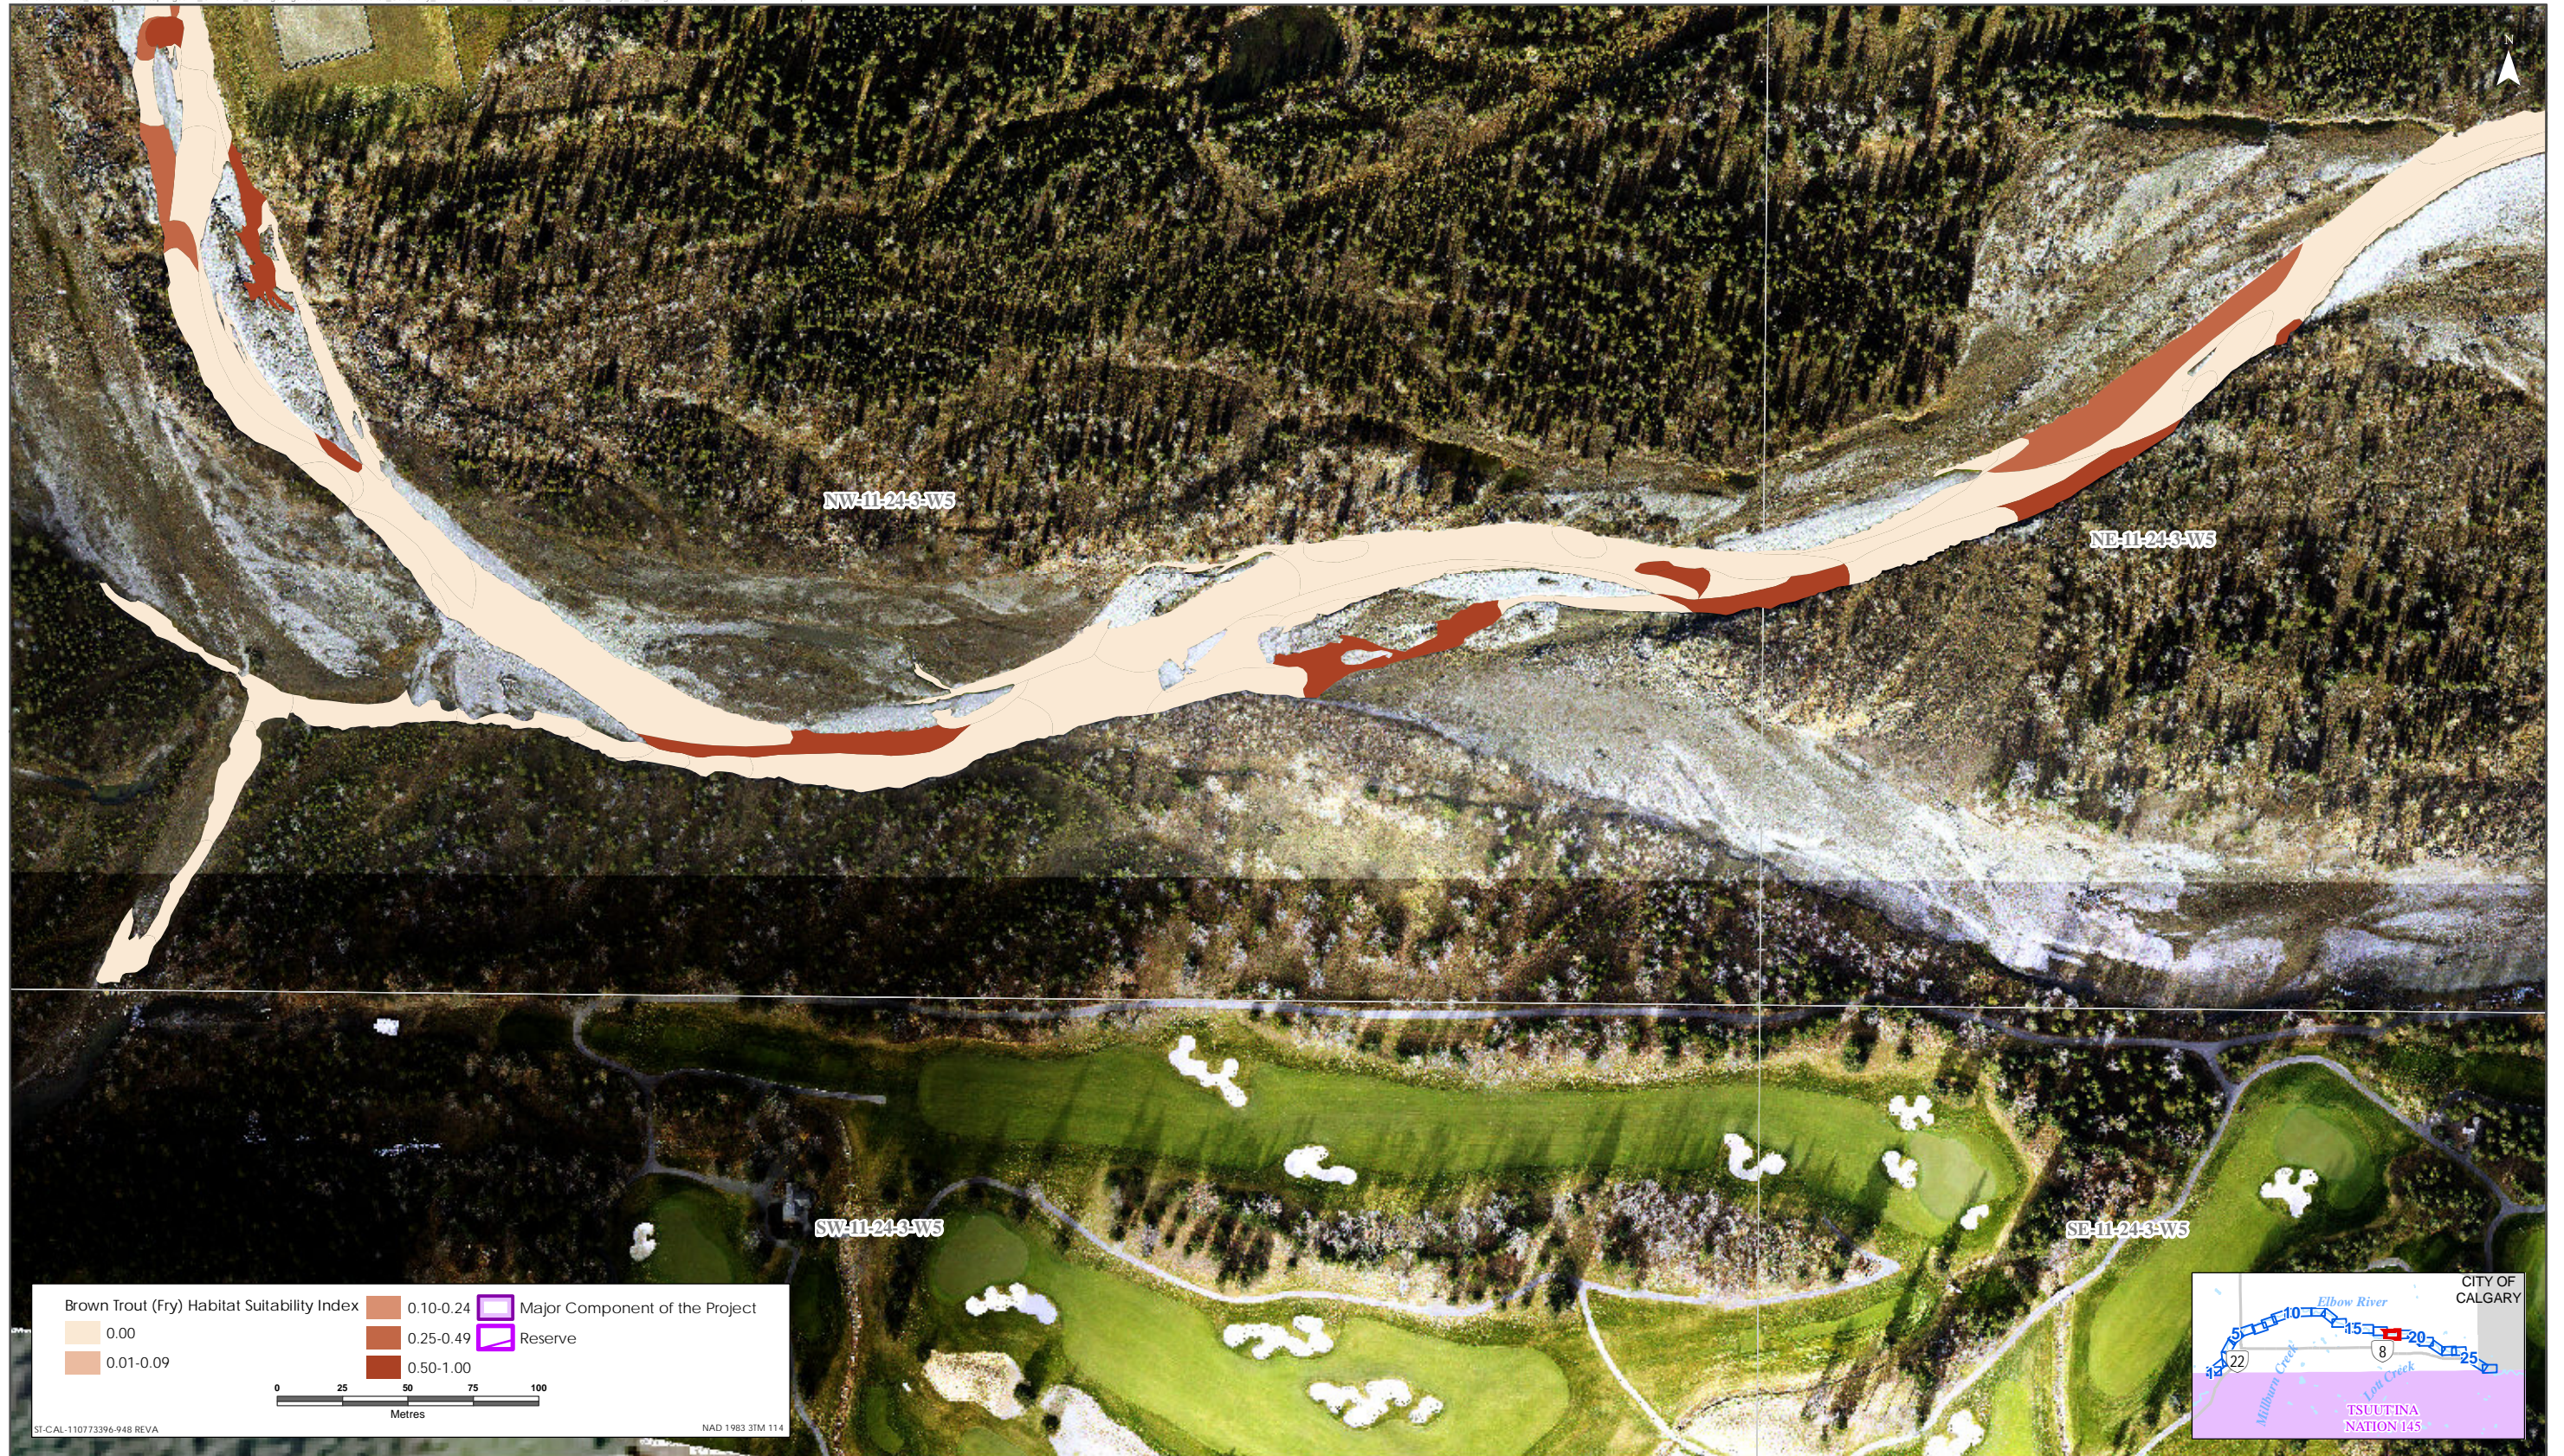

Brown Trout HSI Map for Elbow River (Fry Life Stage)

Sources: Base Data - Government of Alberta, Government of Canada. Thematic Data - Stantec Ltd.
Imagery: 1.4m 10cm resolution October 2019