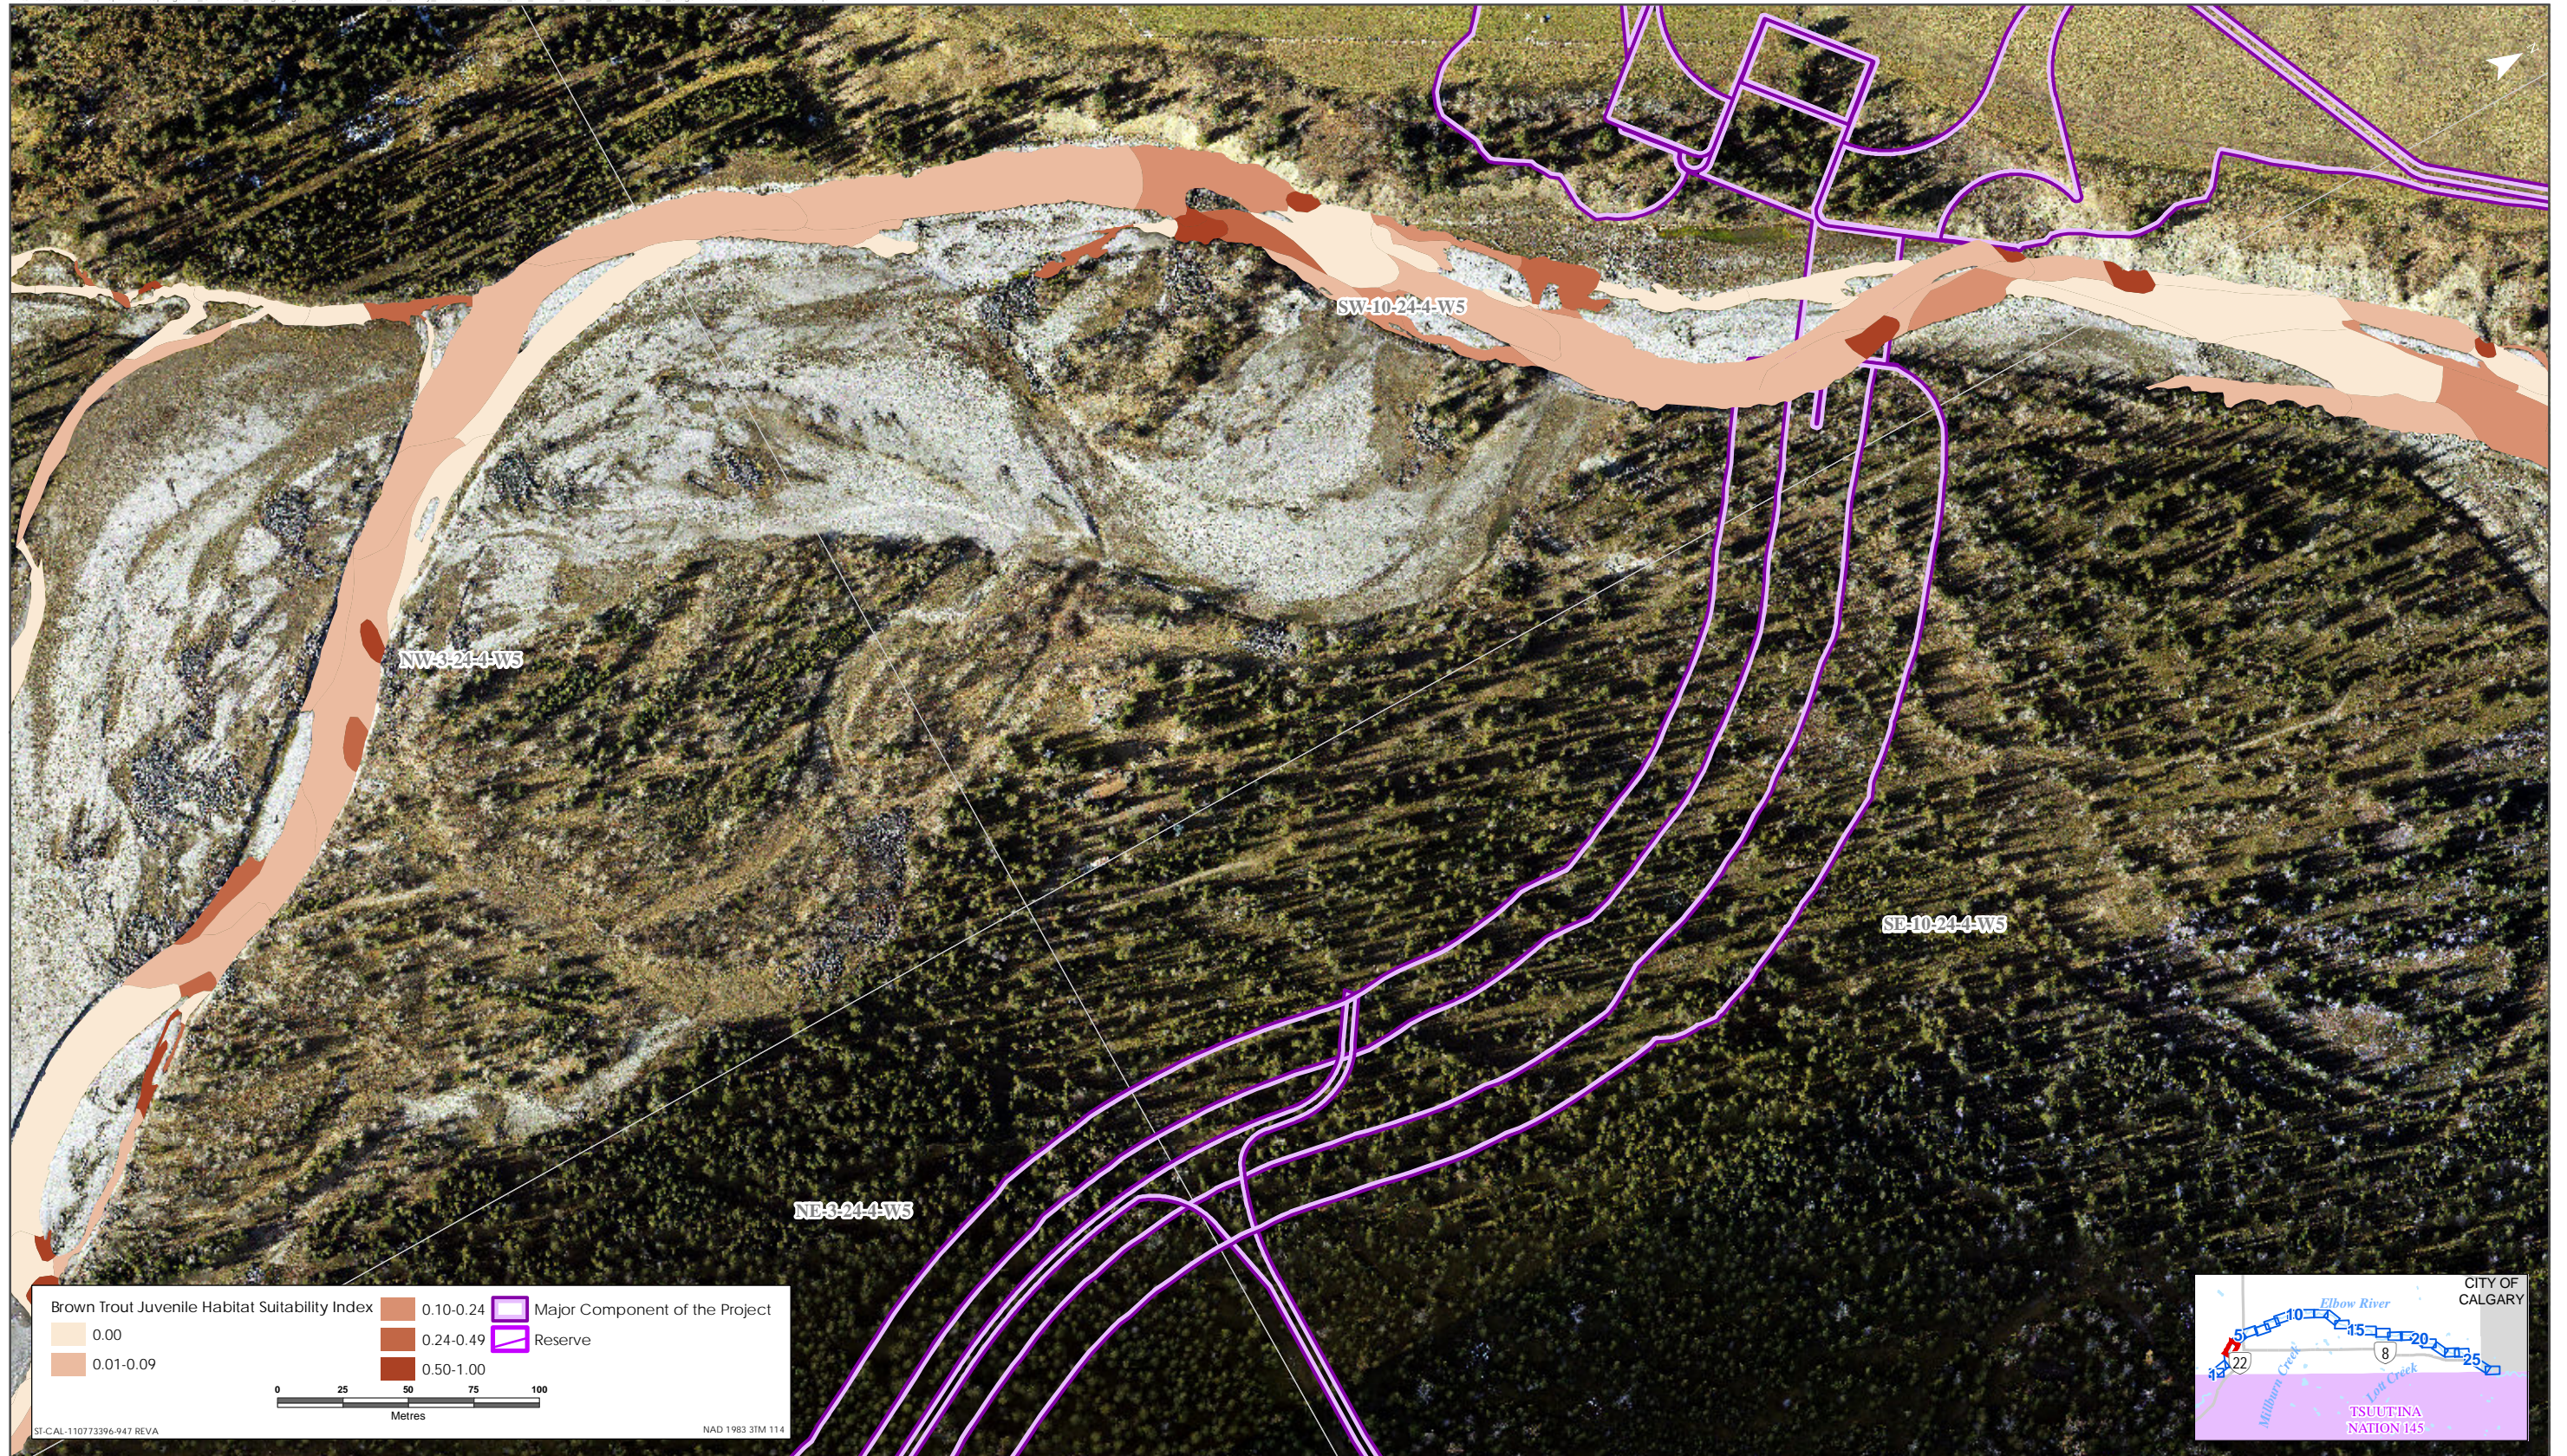

Brown Trout HSI Map for Elbow River (Juvenile Life Stage)

Sources: Base Data - Government of Alberta, Government of Canada. Thematic Data - Stantec Ltd.
Imagery: 1:1m 10cm resolution October 2019

Brown Trout HSI Map for Elbow River (Juvenile Life Stage)

Sources: Base Data - Government of Alberta, Government of Canada. Thematic Data - Stantec Ltd. Imagery: 1:1m 10cm resolution October 2019

Brown Trout HSI Map for Elbow River (Juvenile Life Stage)

Sources: Base Data - Government of Alberta, Government of Canada. Thematic Data - Stantec Ltd. Imagery: 1:4m 10cm resolution October 2019