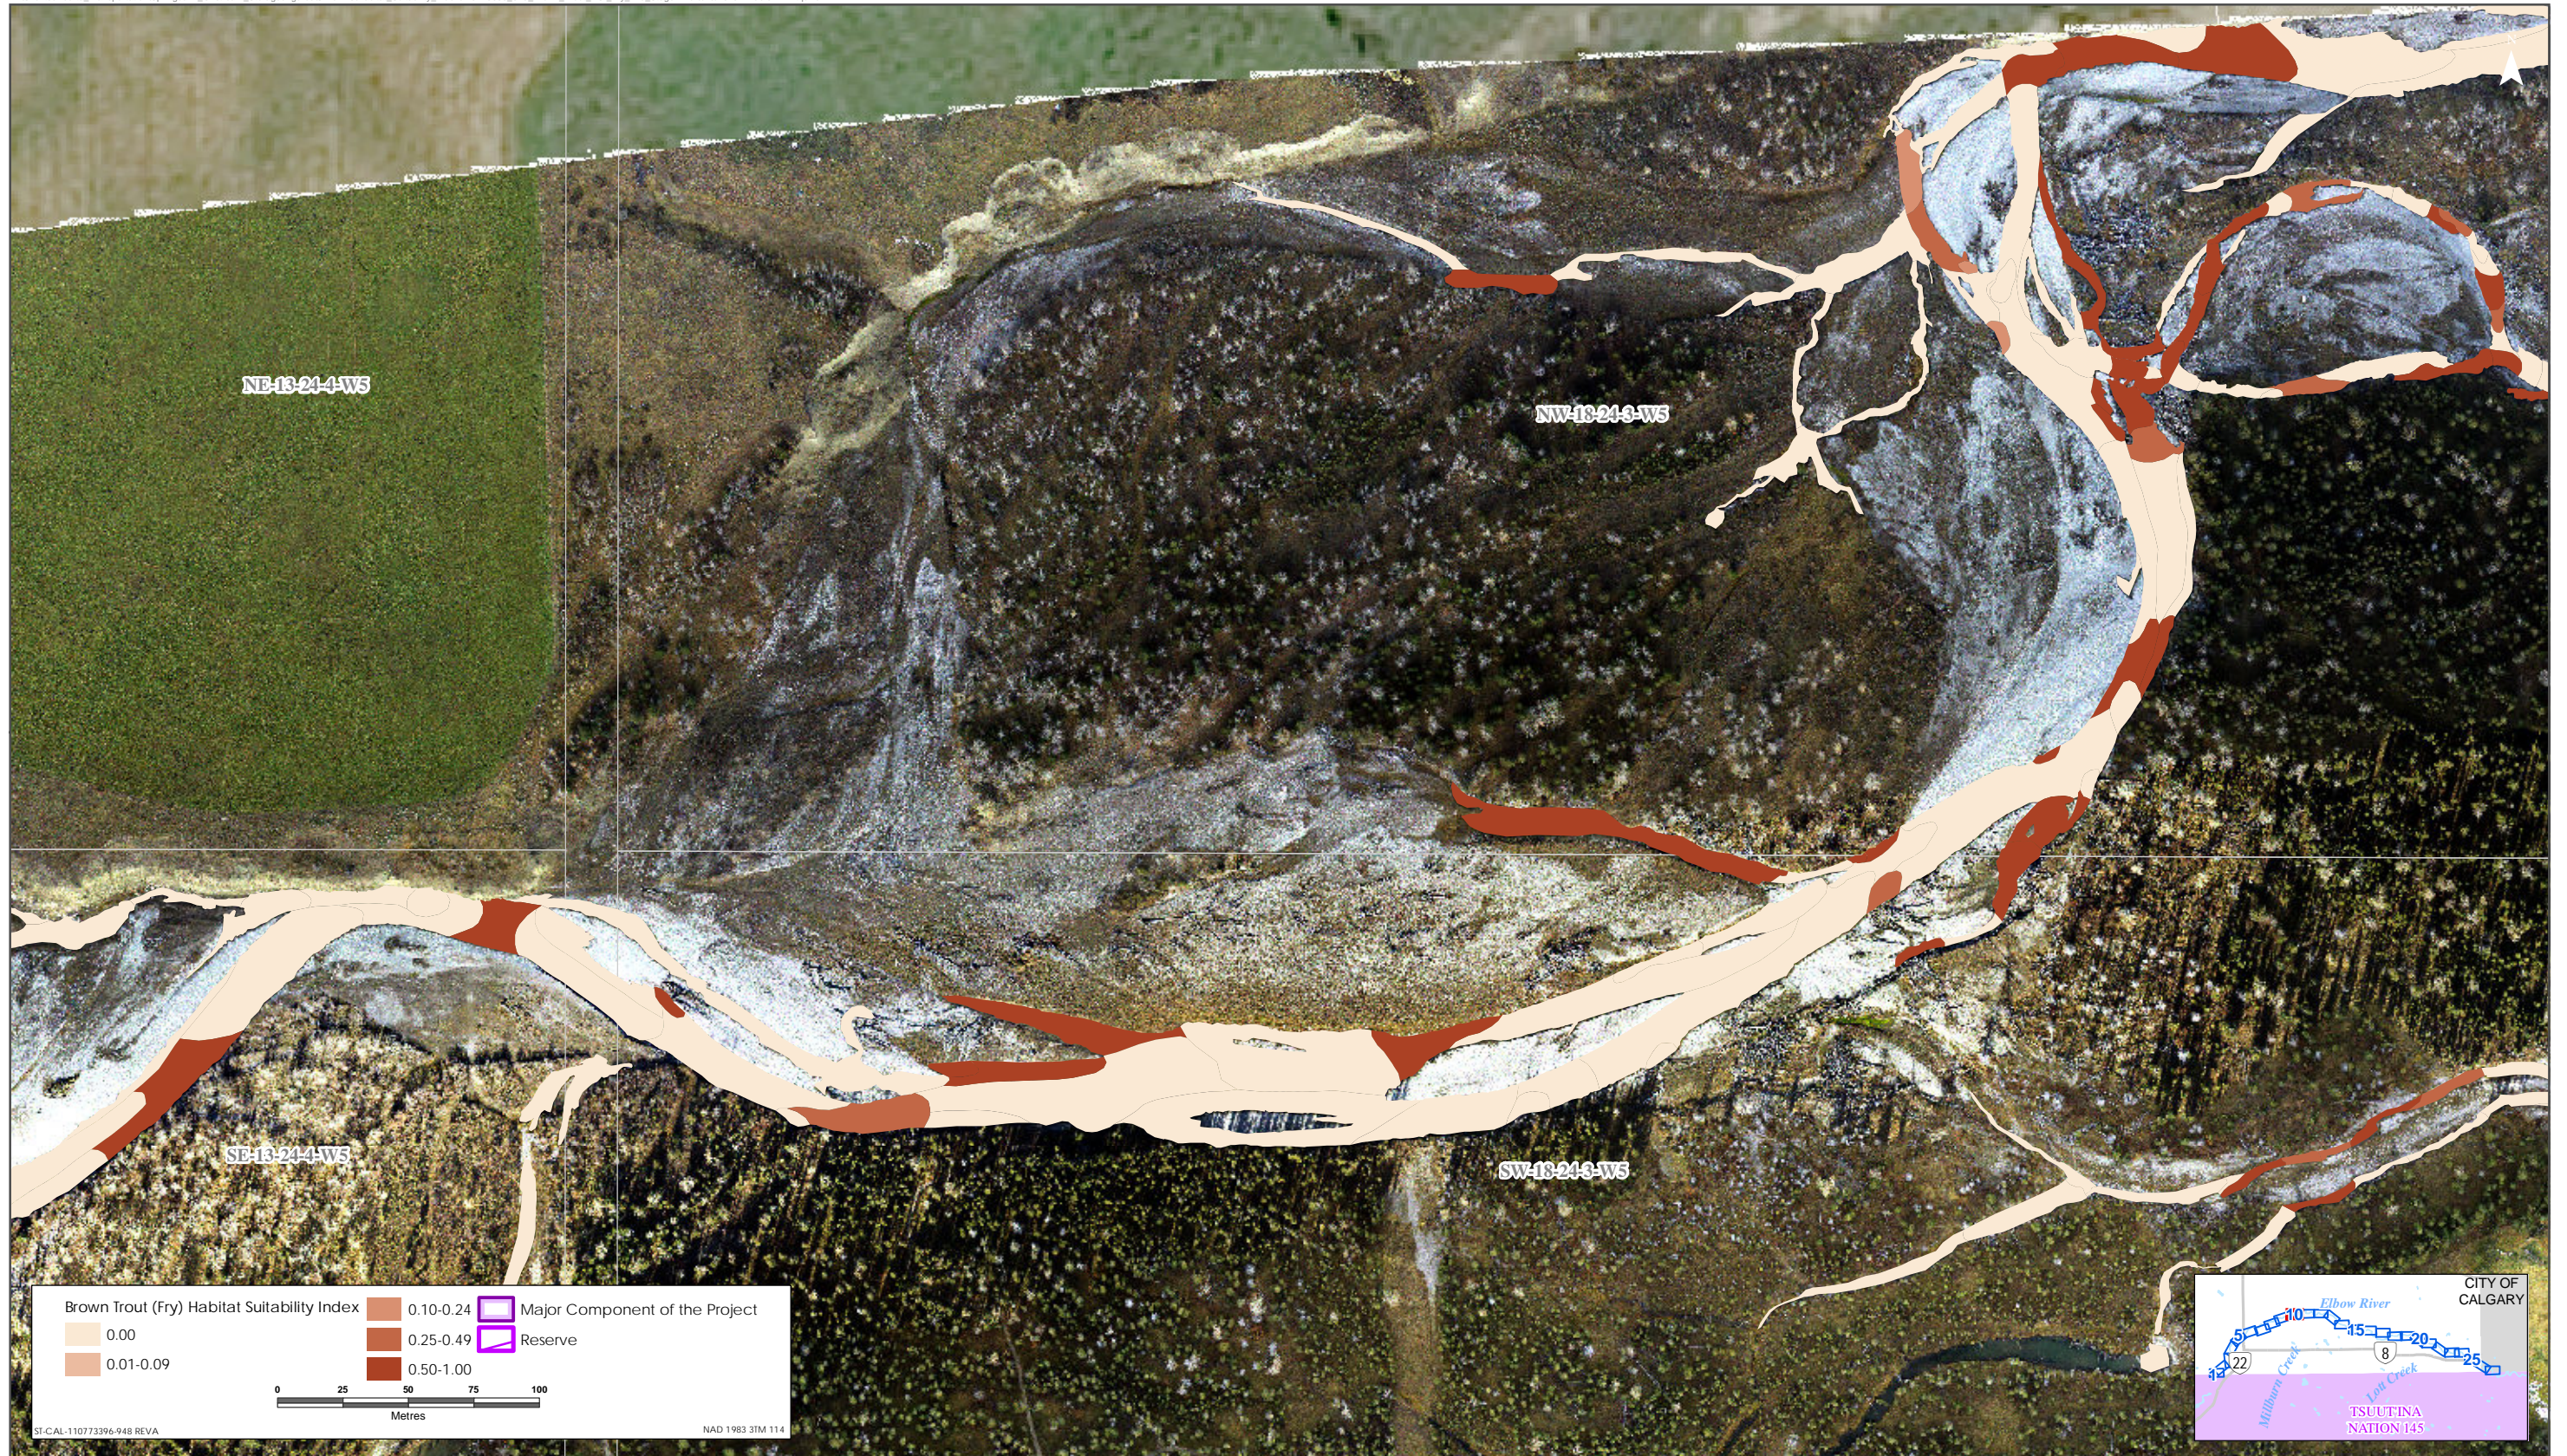

Brown Trout HSI Map for Elbow River (Fry Life Stage)

Sources: Base Data - Government of Alberta, Government of Canada. Thematic Data - Stantec Ltd.
Imagery: 1:1m 10cm resolution October 2019