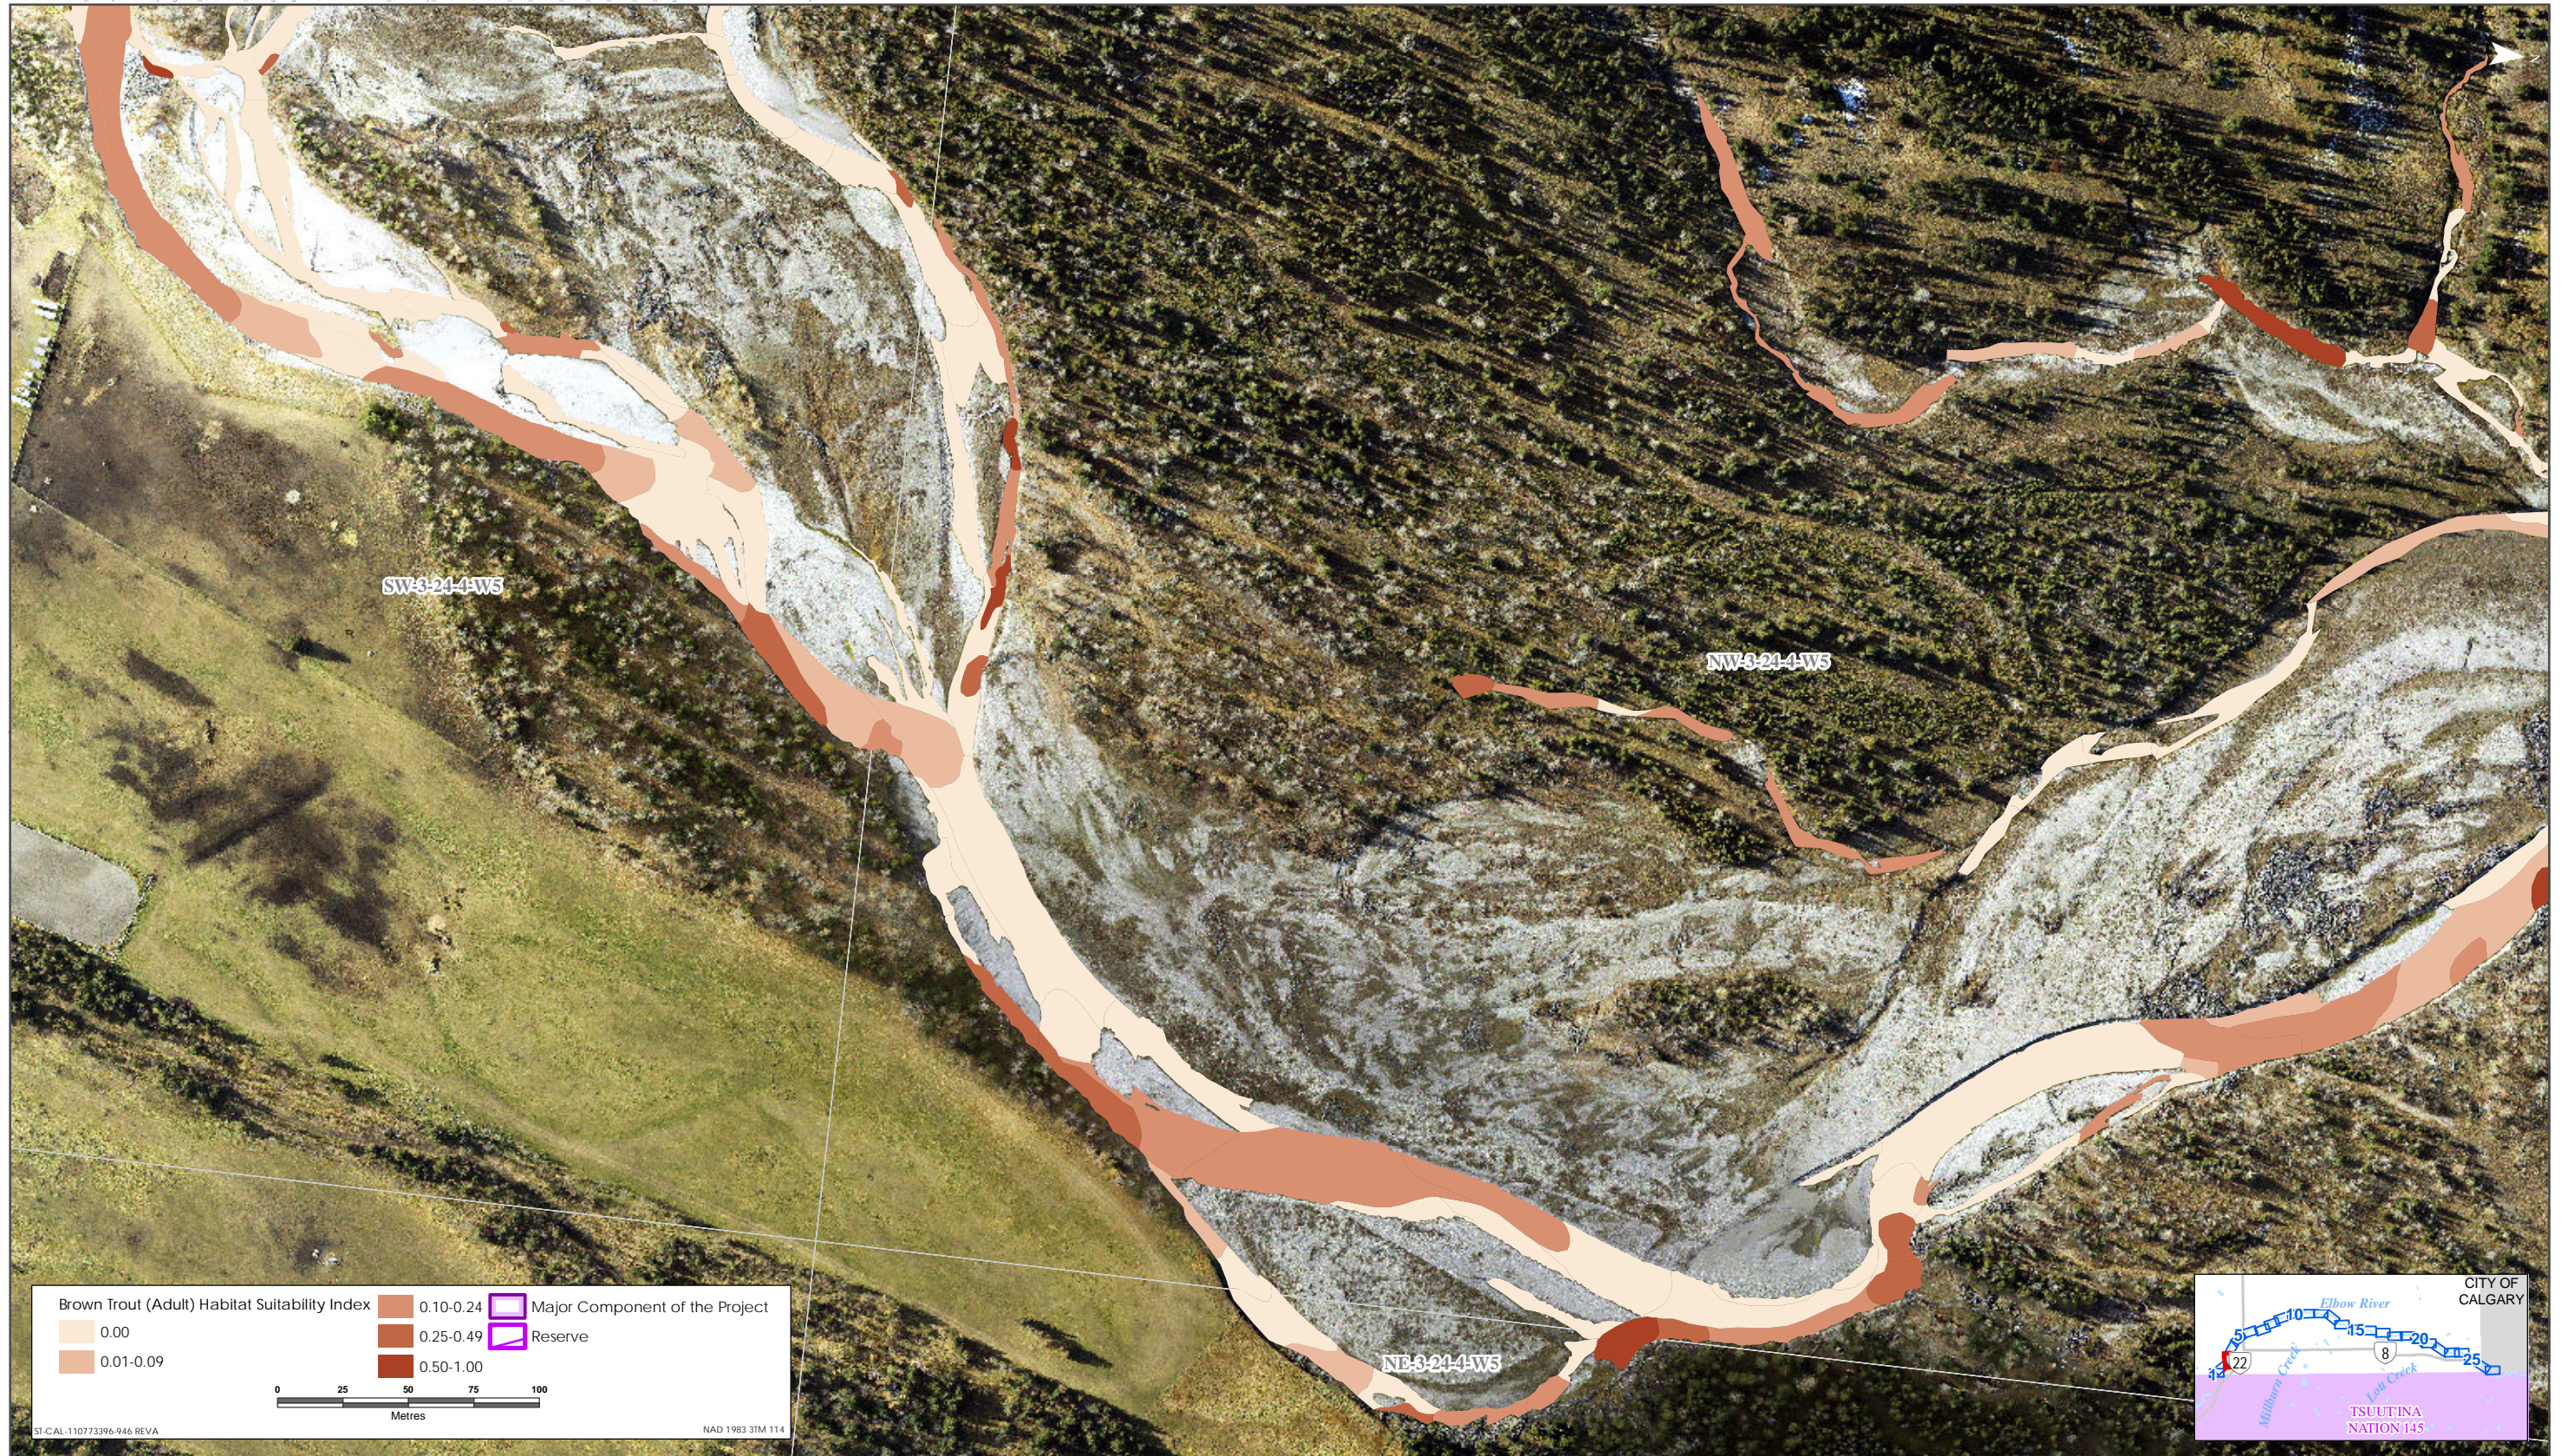

Brown Trout HSI Map for Elbow River (Adult Life Stage)

Sources: Base Data - Government of Alberta, Government of Canada. Thematic Data - Stantec Ltd. Imagery: 1:1m 10cm resolution October 2019