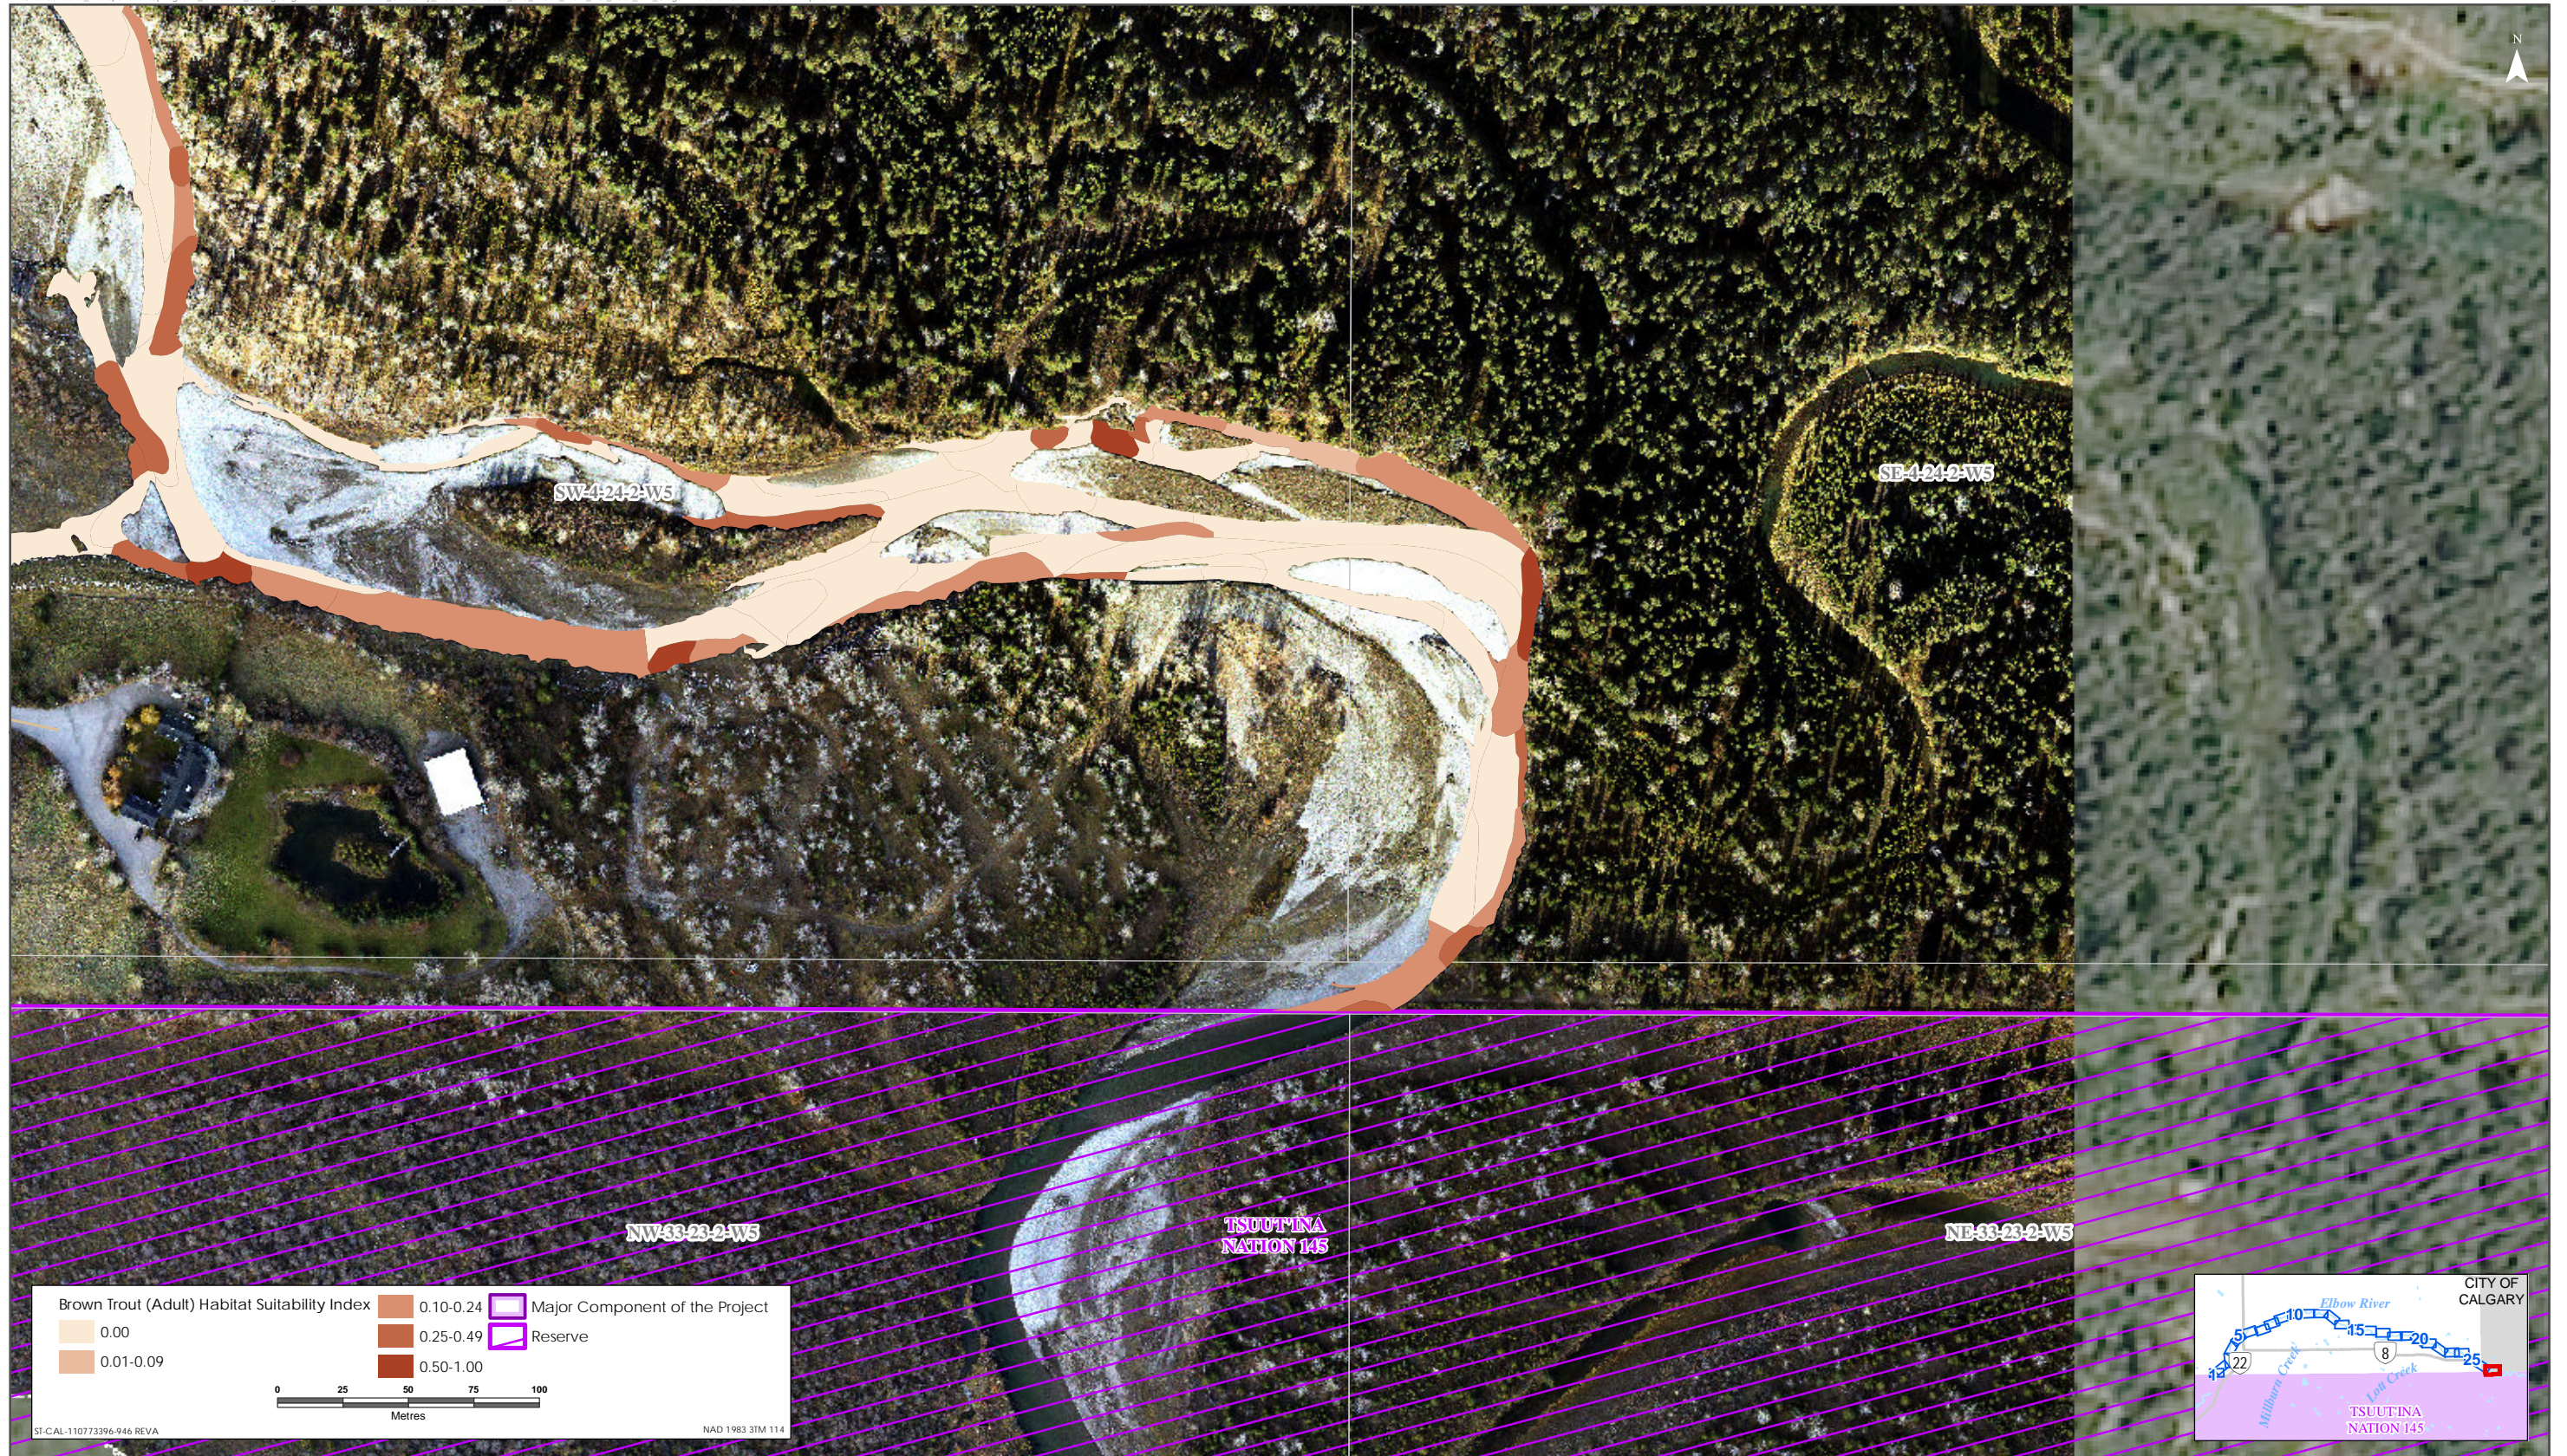

Brown Trout HSI Map for Elbow River (Adult Life Stage)

Sources: Base Data - Government of Alberta, Government of Canada. Thematic Data - Stantec Ltd. Imagery: 1.4m 10cm resolution October 2019

Brown Trout HSI Map for Elbow River (Adult Life Stage)