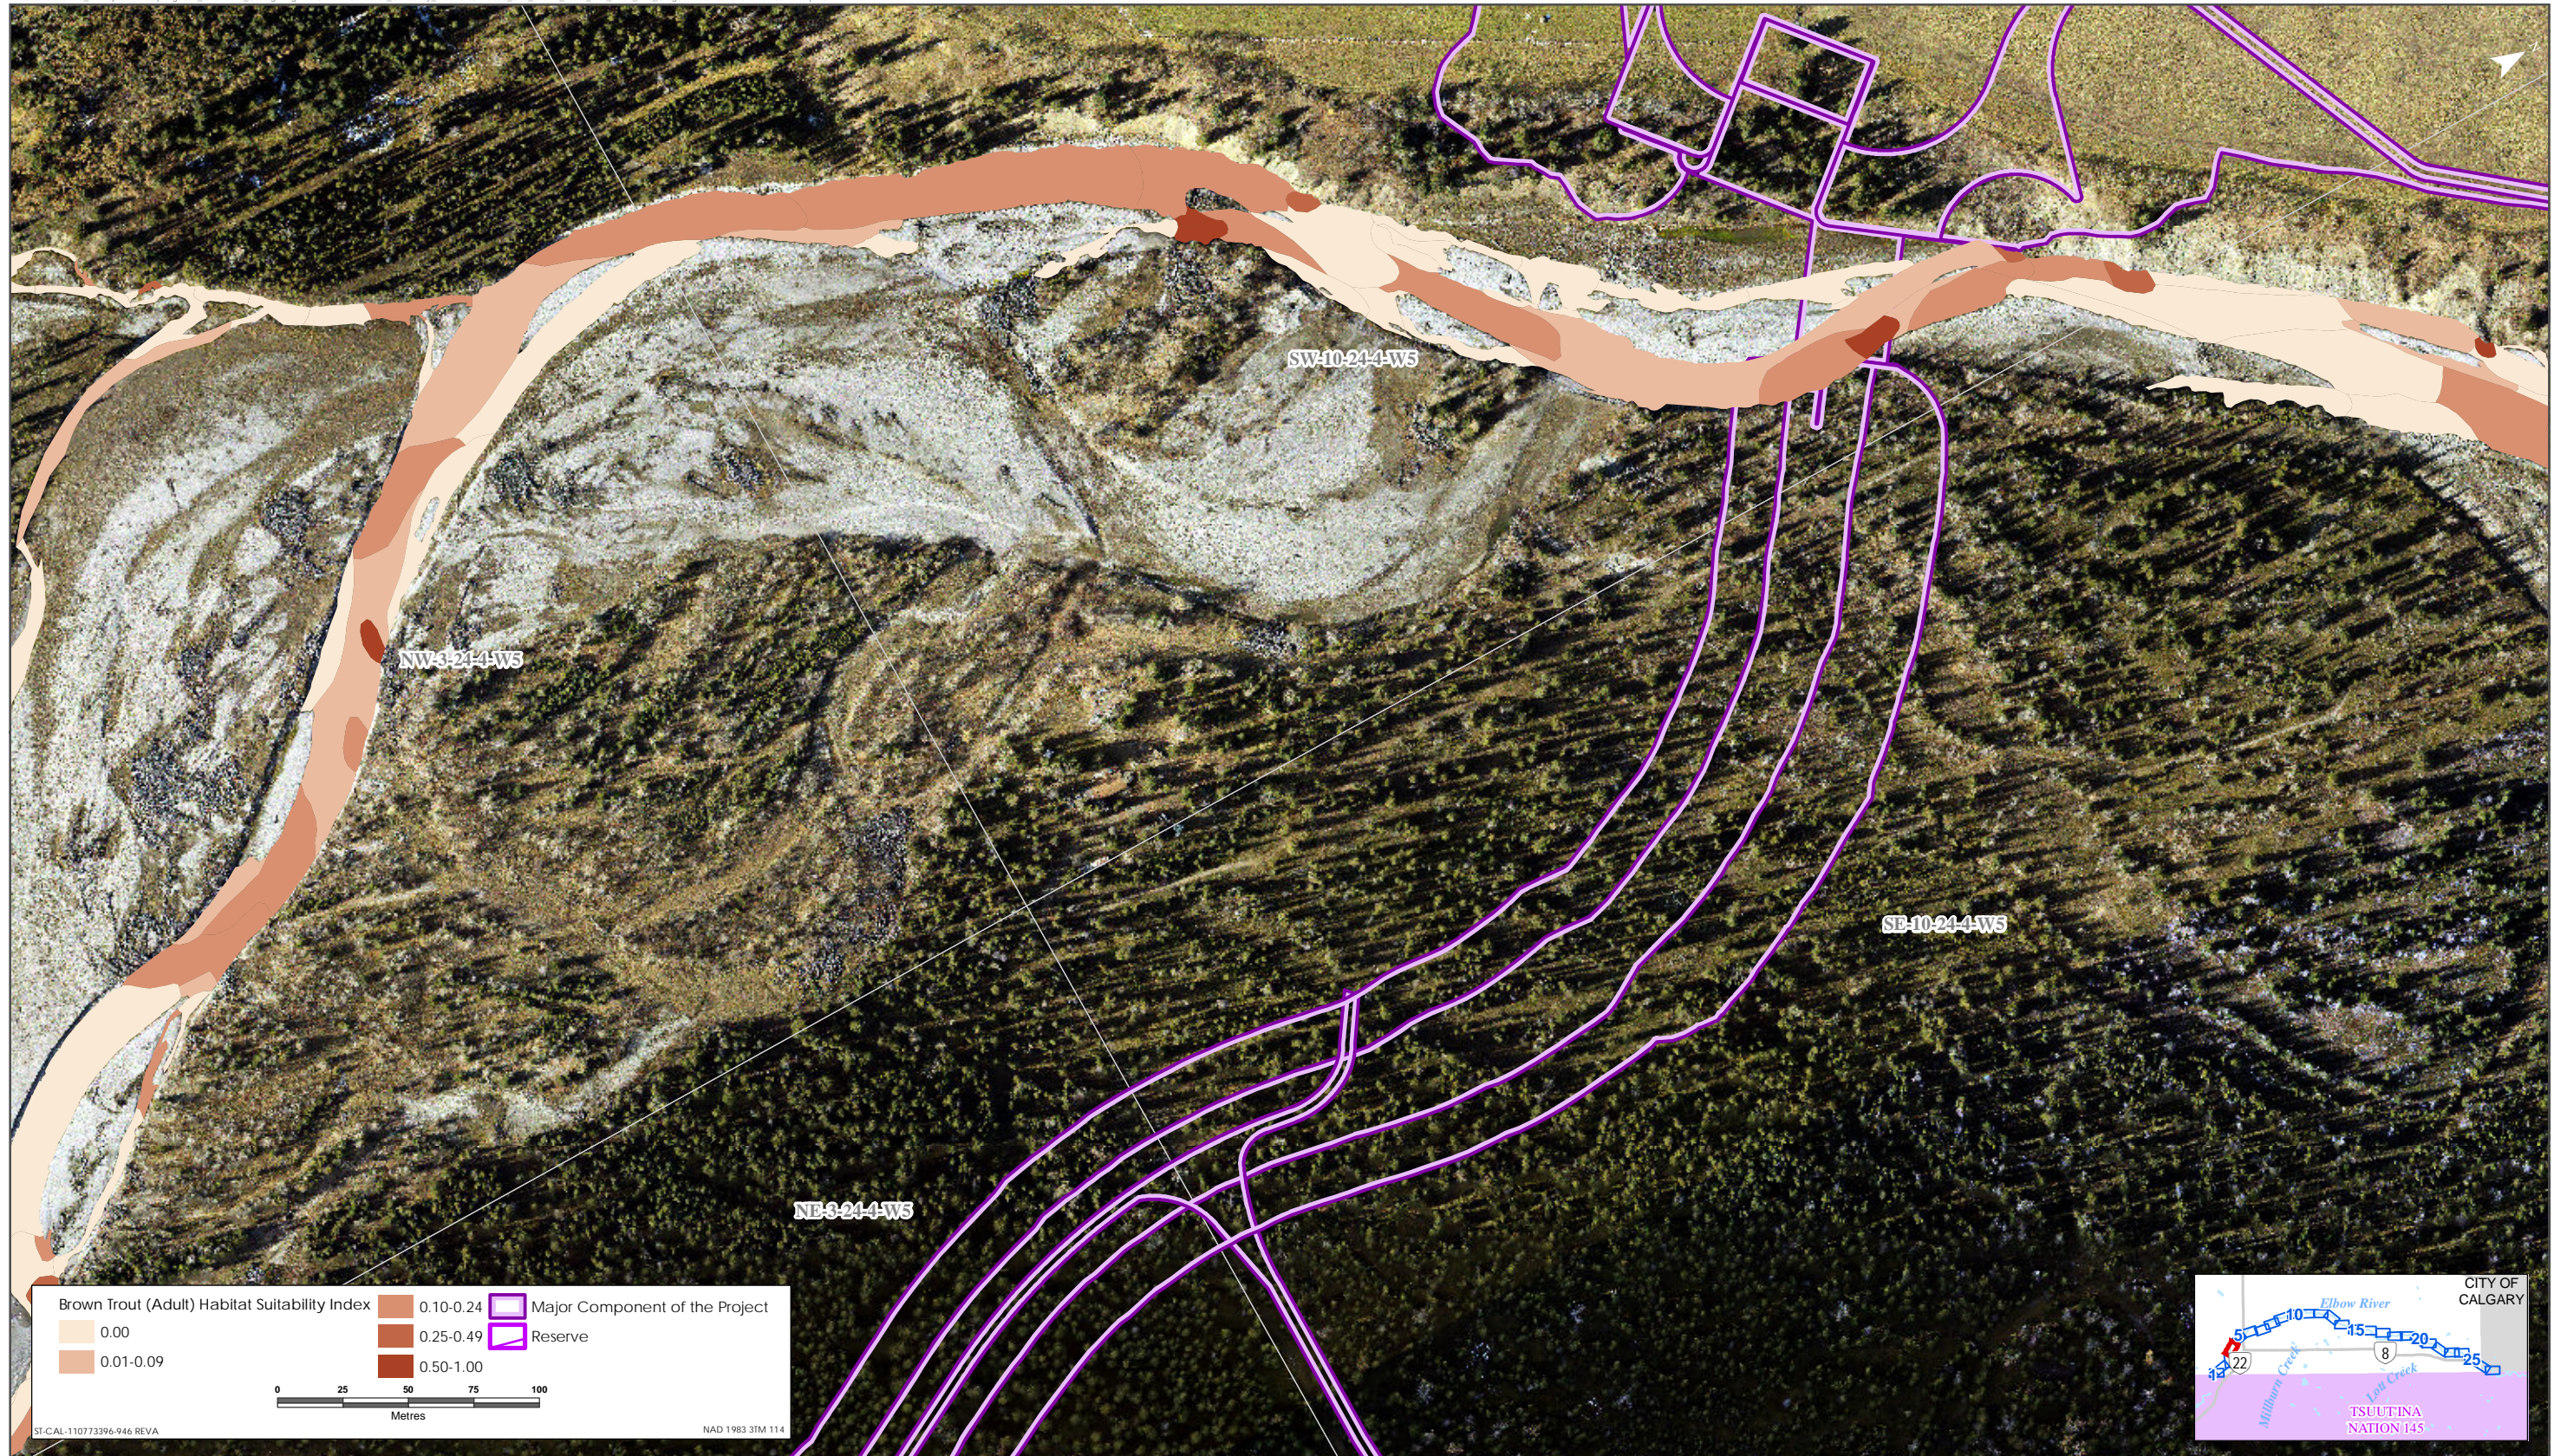

Brown Trout HSI Map for Elbow River (Adult Life Stage)

Sources: Base Data - Government of Alberta, Government of Canada. Thematic Data - Stantec Ltd.
 Imagery: 1:10cm resolution October 2019

Brown Trout HSI Map for Elbow River (Adult Life Stage)

Sources: Base Data - Government of Alberta, Government of Canada. Thematic Data - Stantec Ltd. Imagery: 1:1m 10cm resolution October 2019

Brown Trout HSI Map for Elbow River (Adult Life Stage)

Sources: Base Data - Government of Alberta, Government of Canada. Thematic Data - Stantec Ltd.
Imagery: 1.4m 10cm resolution October 2019