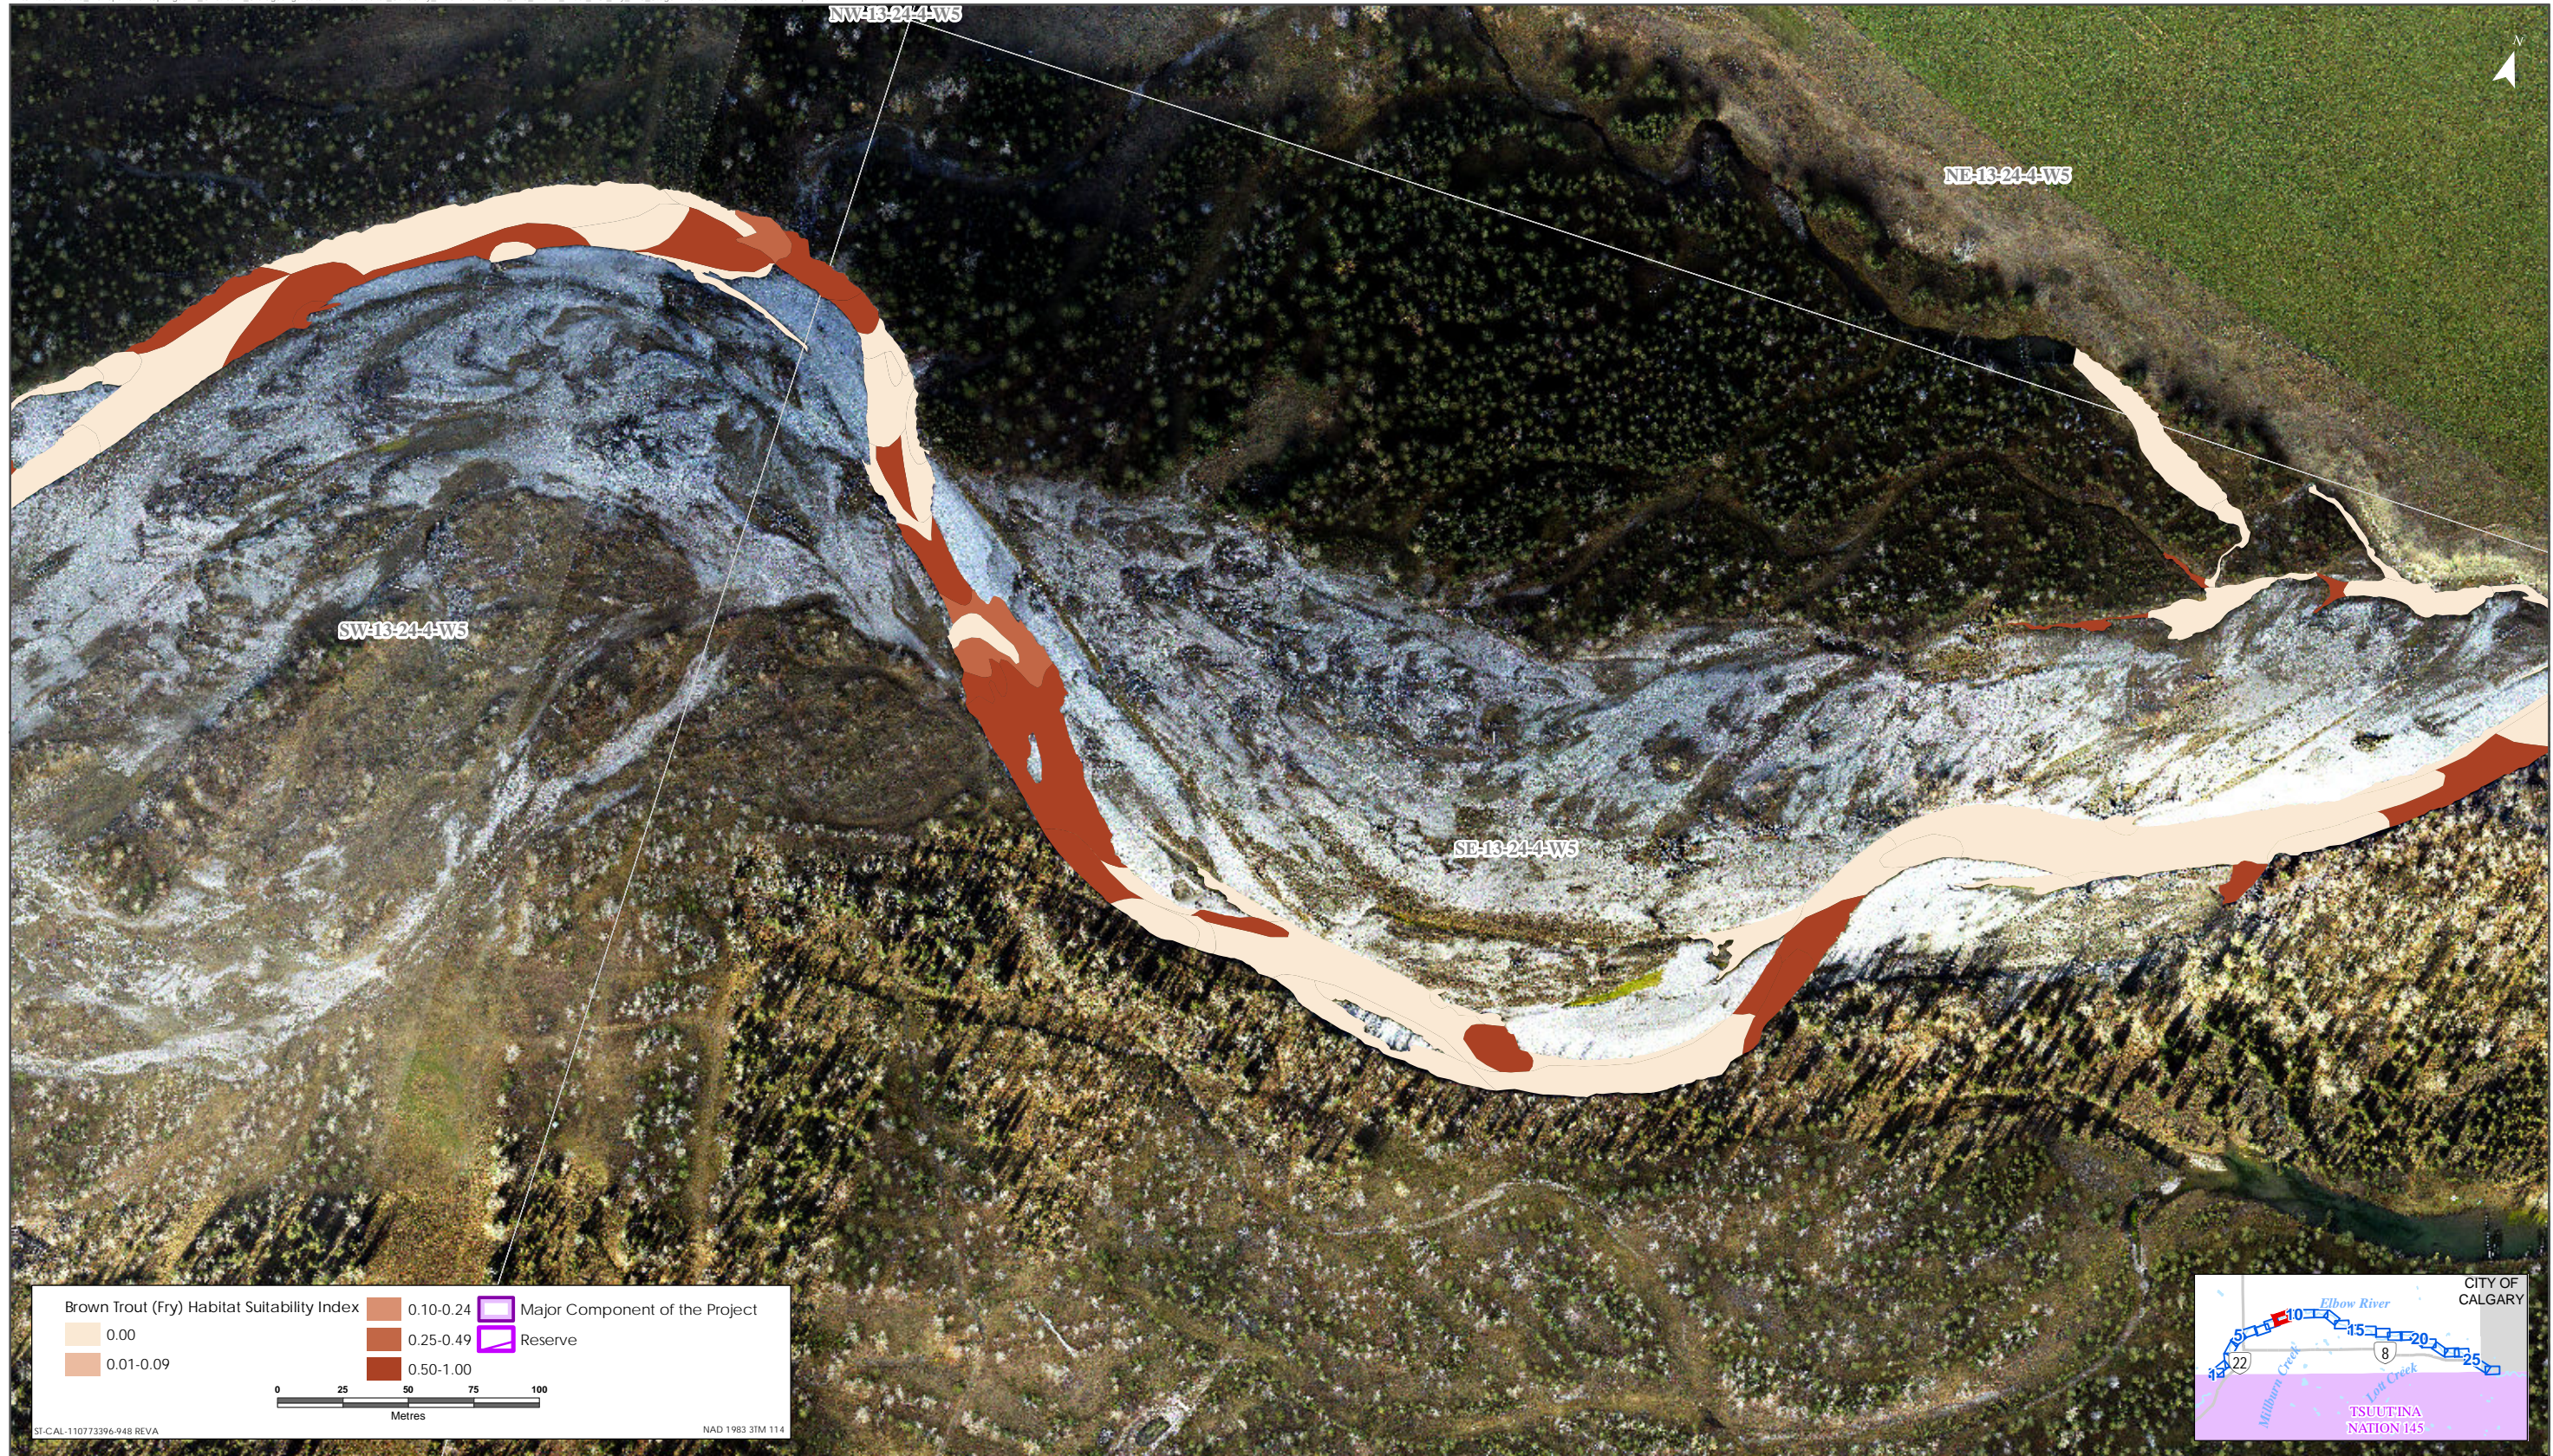

Brown Trout HSI Map for Elbow River (Fry Life Stage)

Sources: Base Data - Government of Alberta, Government of Canada. Thematic Data - Stantec Ltd. Imagery: 1.4m 10cm resolution October 2019