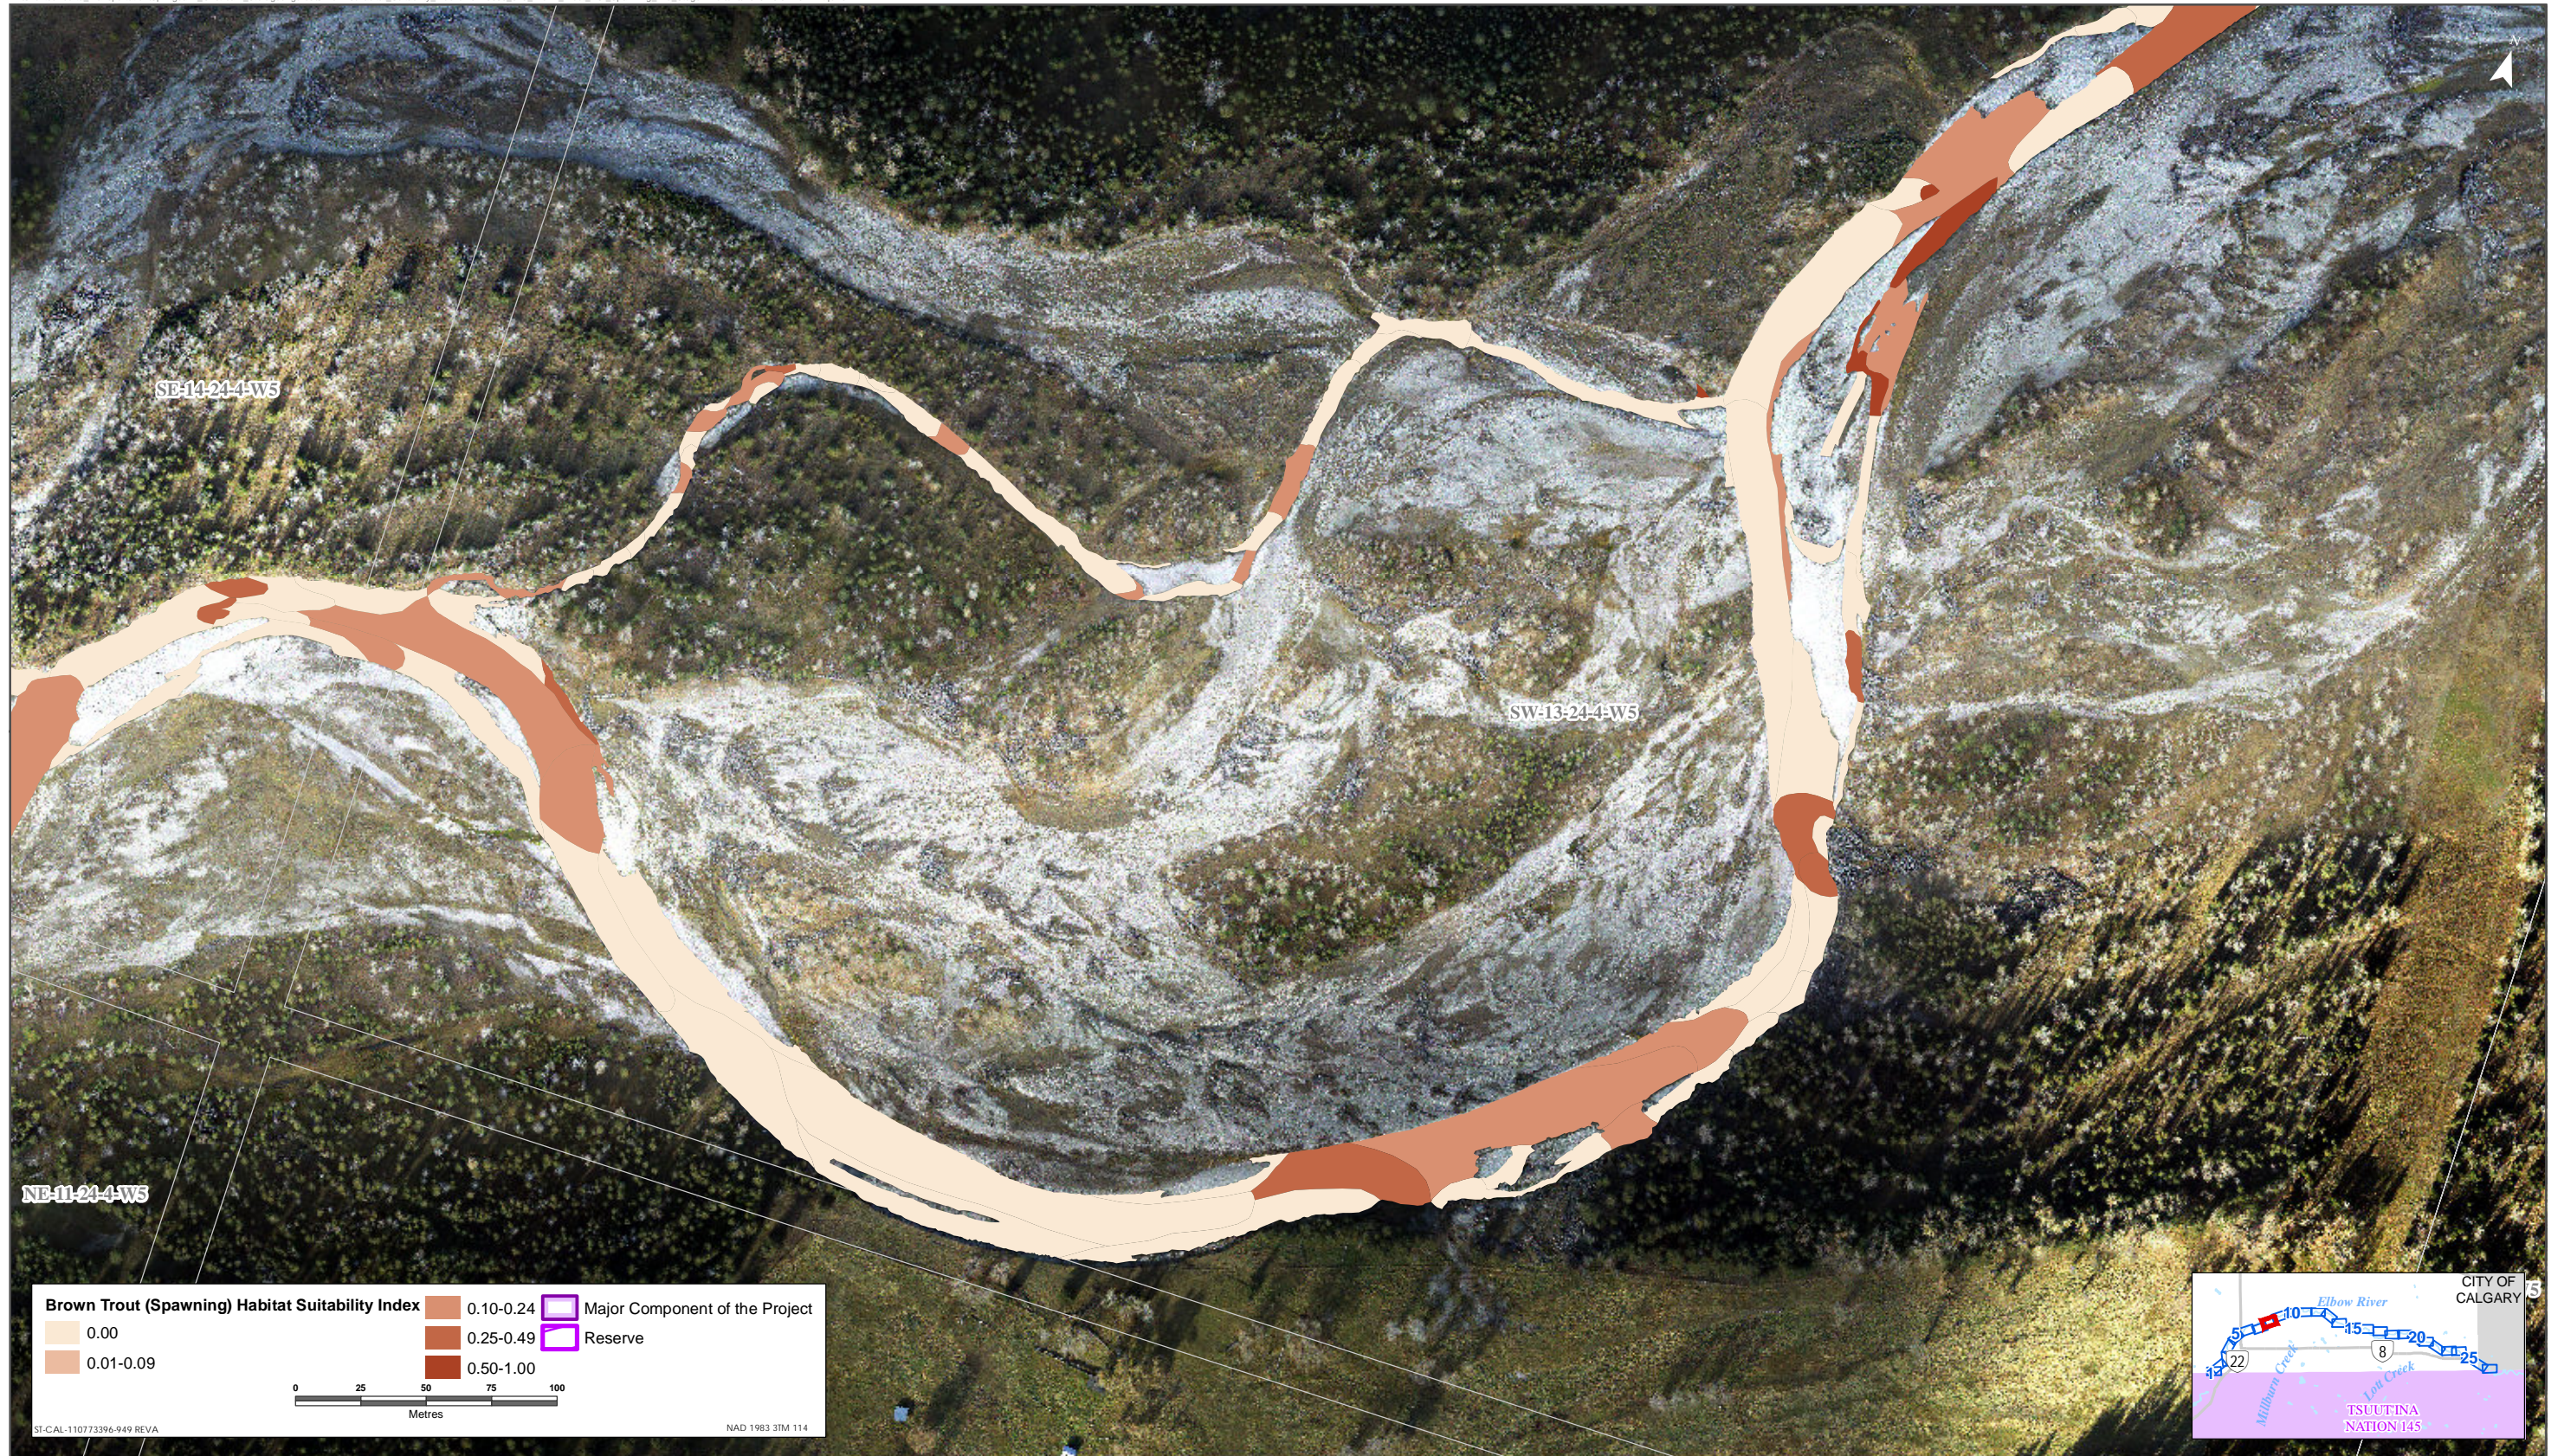

Brown Trout HSI Map for Elbow River (Spawning Life Stage)

Sources: Base Data - Government of Alberta, Government of Canada. Thematic Data - Stantec Ltd.
Imagery: 1:1m 10cm resolution October 2019