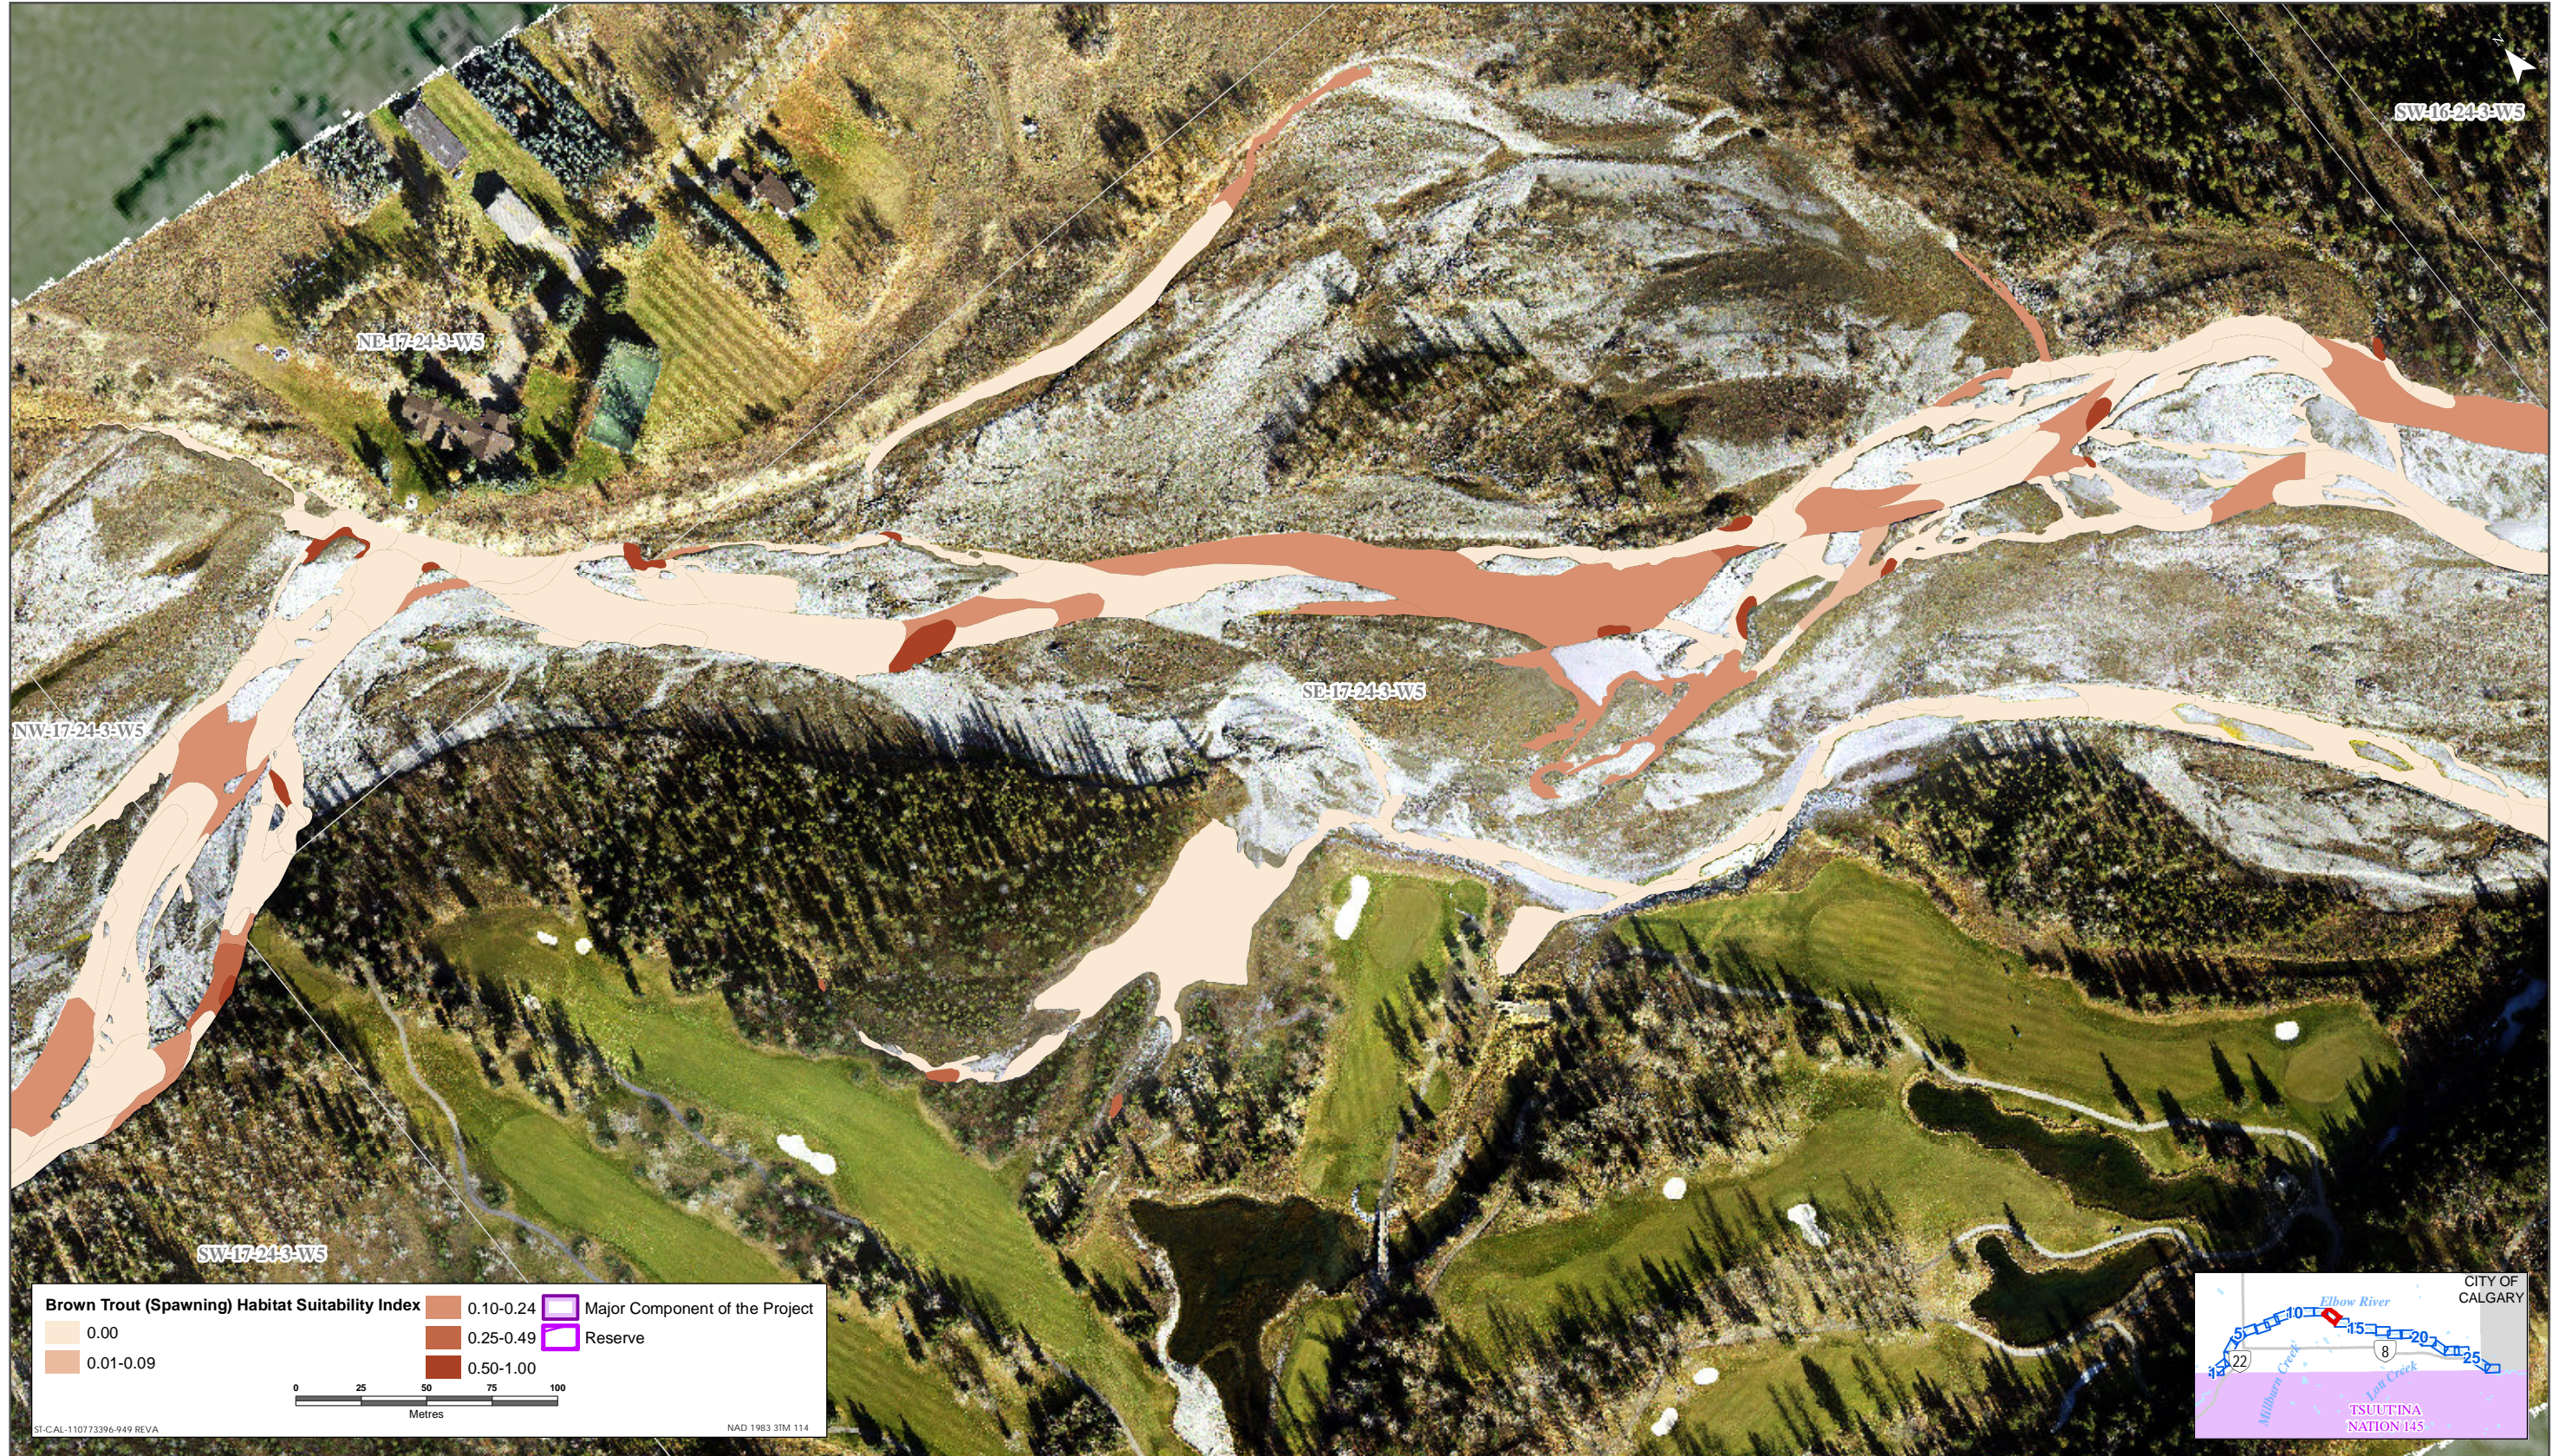

Brown Trout HSI Map for Elbow River (Spawning Life Stage)

Sources: Base Data - Government of Alberta, Government of Canada. Thematic Data - Stantec Ltd. Imagery: 1:1m 10cm resolution October 2019