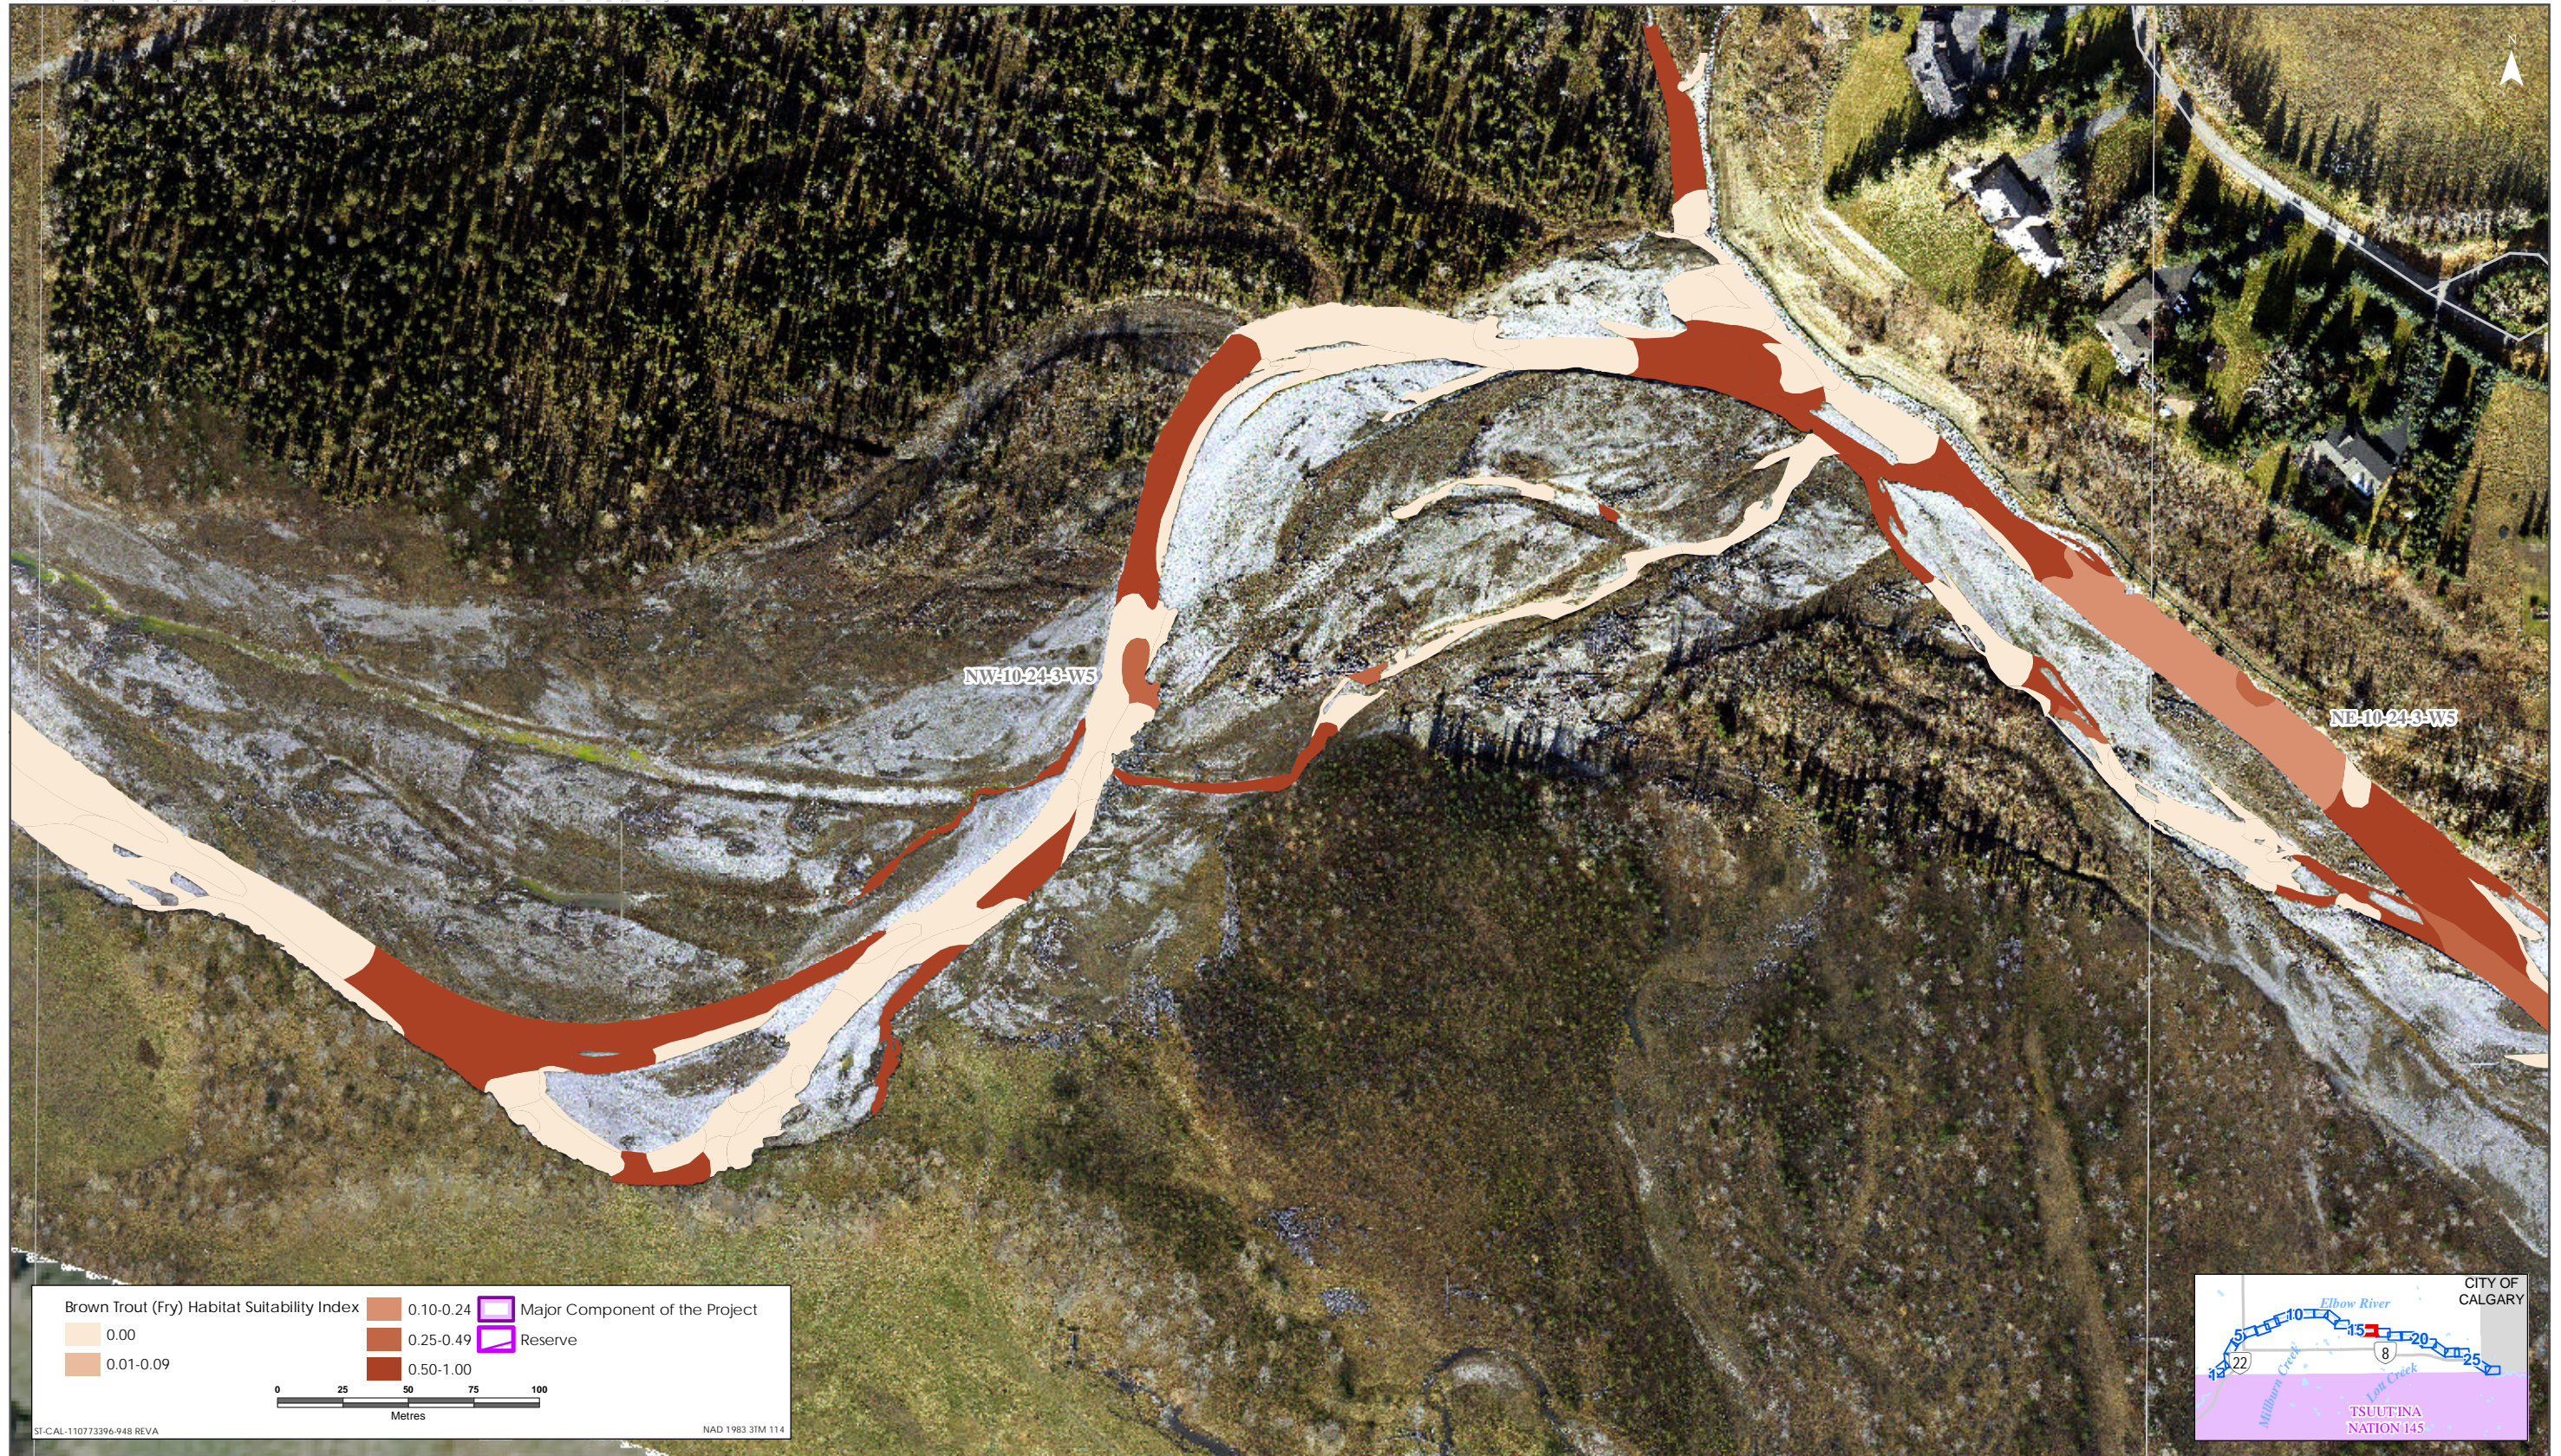

Brown Trout HSI Map for Elbow River (Fry Life Stage)

Sources: Base Data - Government of Alberta, Government of Canada. Thematic Data - Stantec Ltd. Imagery: 1:1m 10cm resolution October 2019