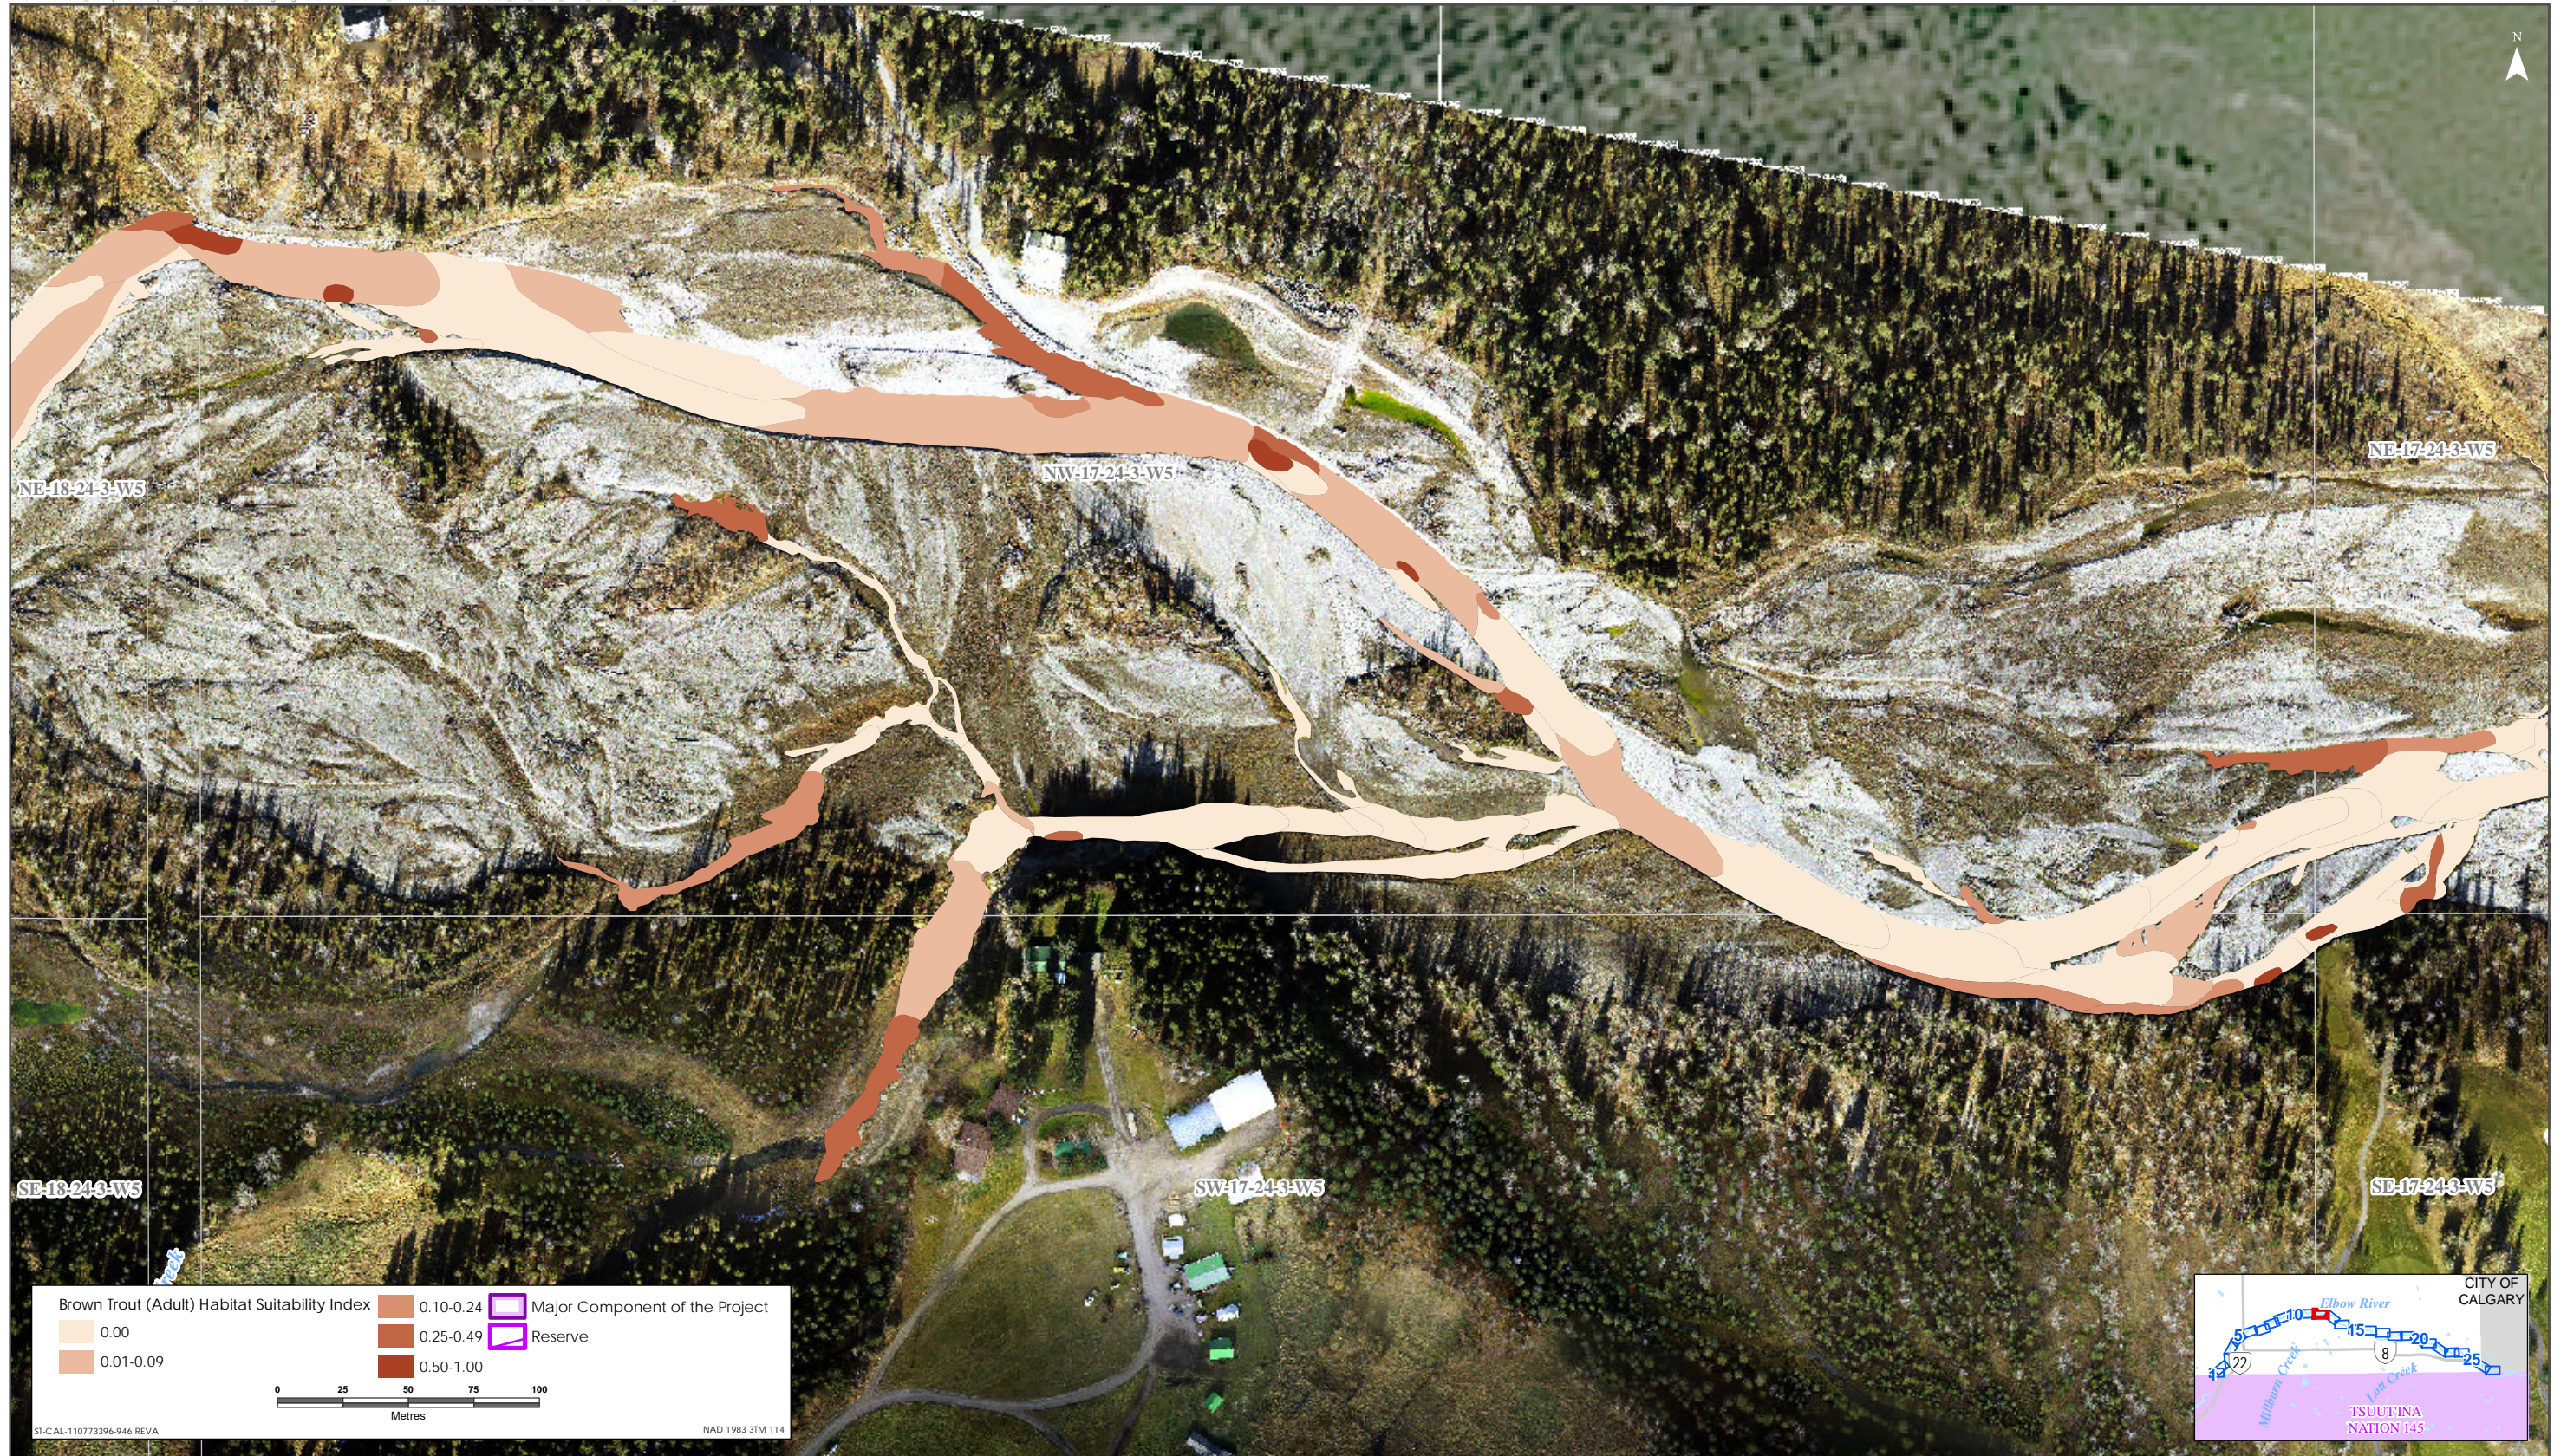

Brown Trout HSI Map for Elbow River (Adult Life Stage)

Sources: Base Data - Government of Alberta, Government of Canada. Thematic Data - Stantec Ltd. Imagery: 1:1m 10cm resolution October 2019