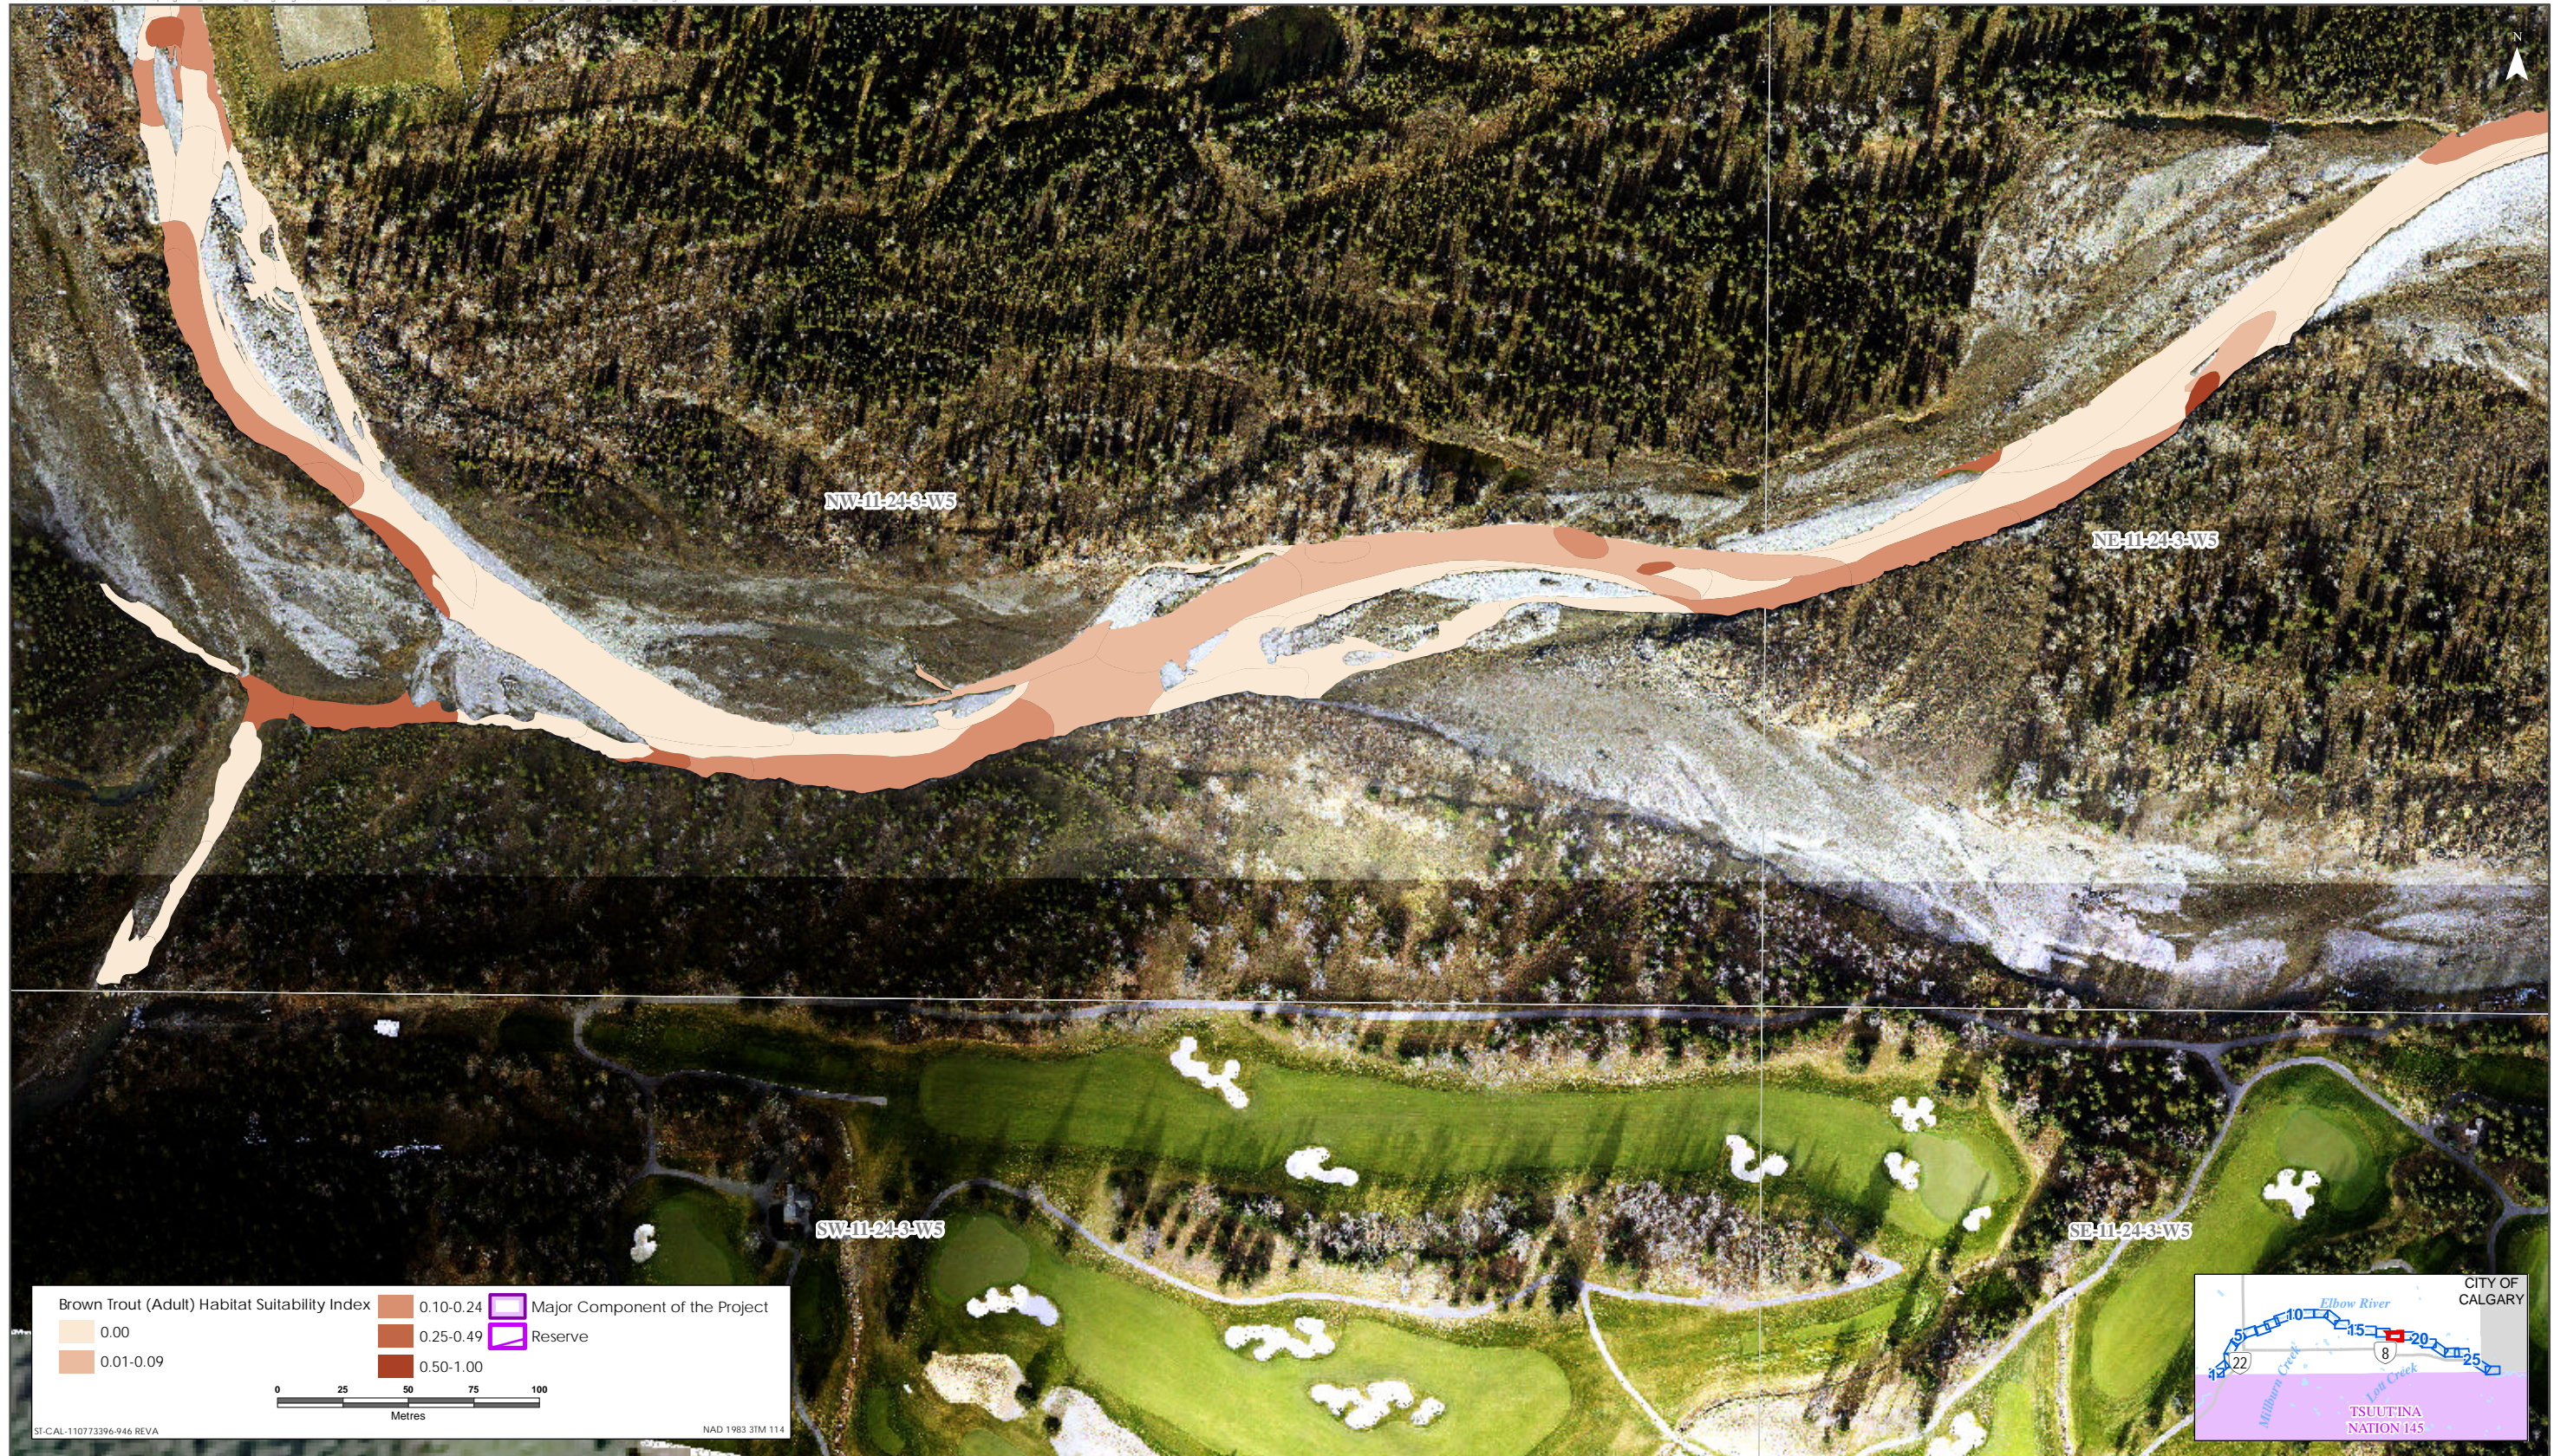

Brown Trout HSI Map for Elbow River (Adult Life Stage)

Sources: Base Data - Government of Alberta, Government of Canada. Thematic Data - Stantec Ltd. Imagery: 1.4m 10cm resolution October 2019