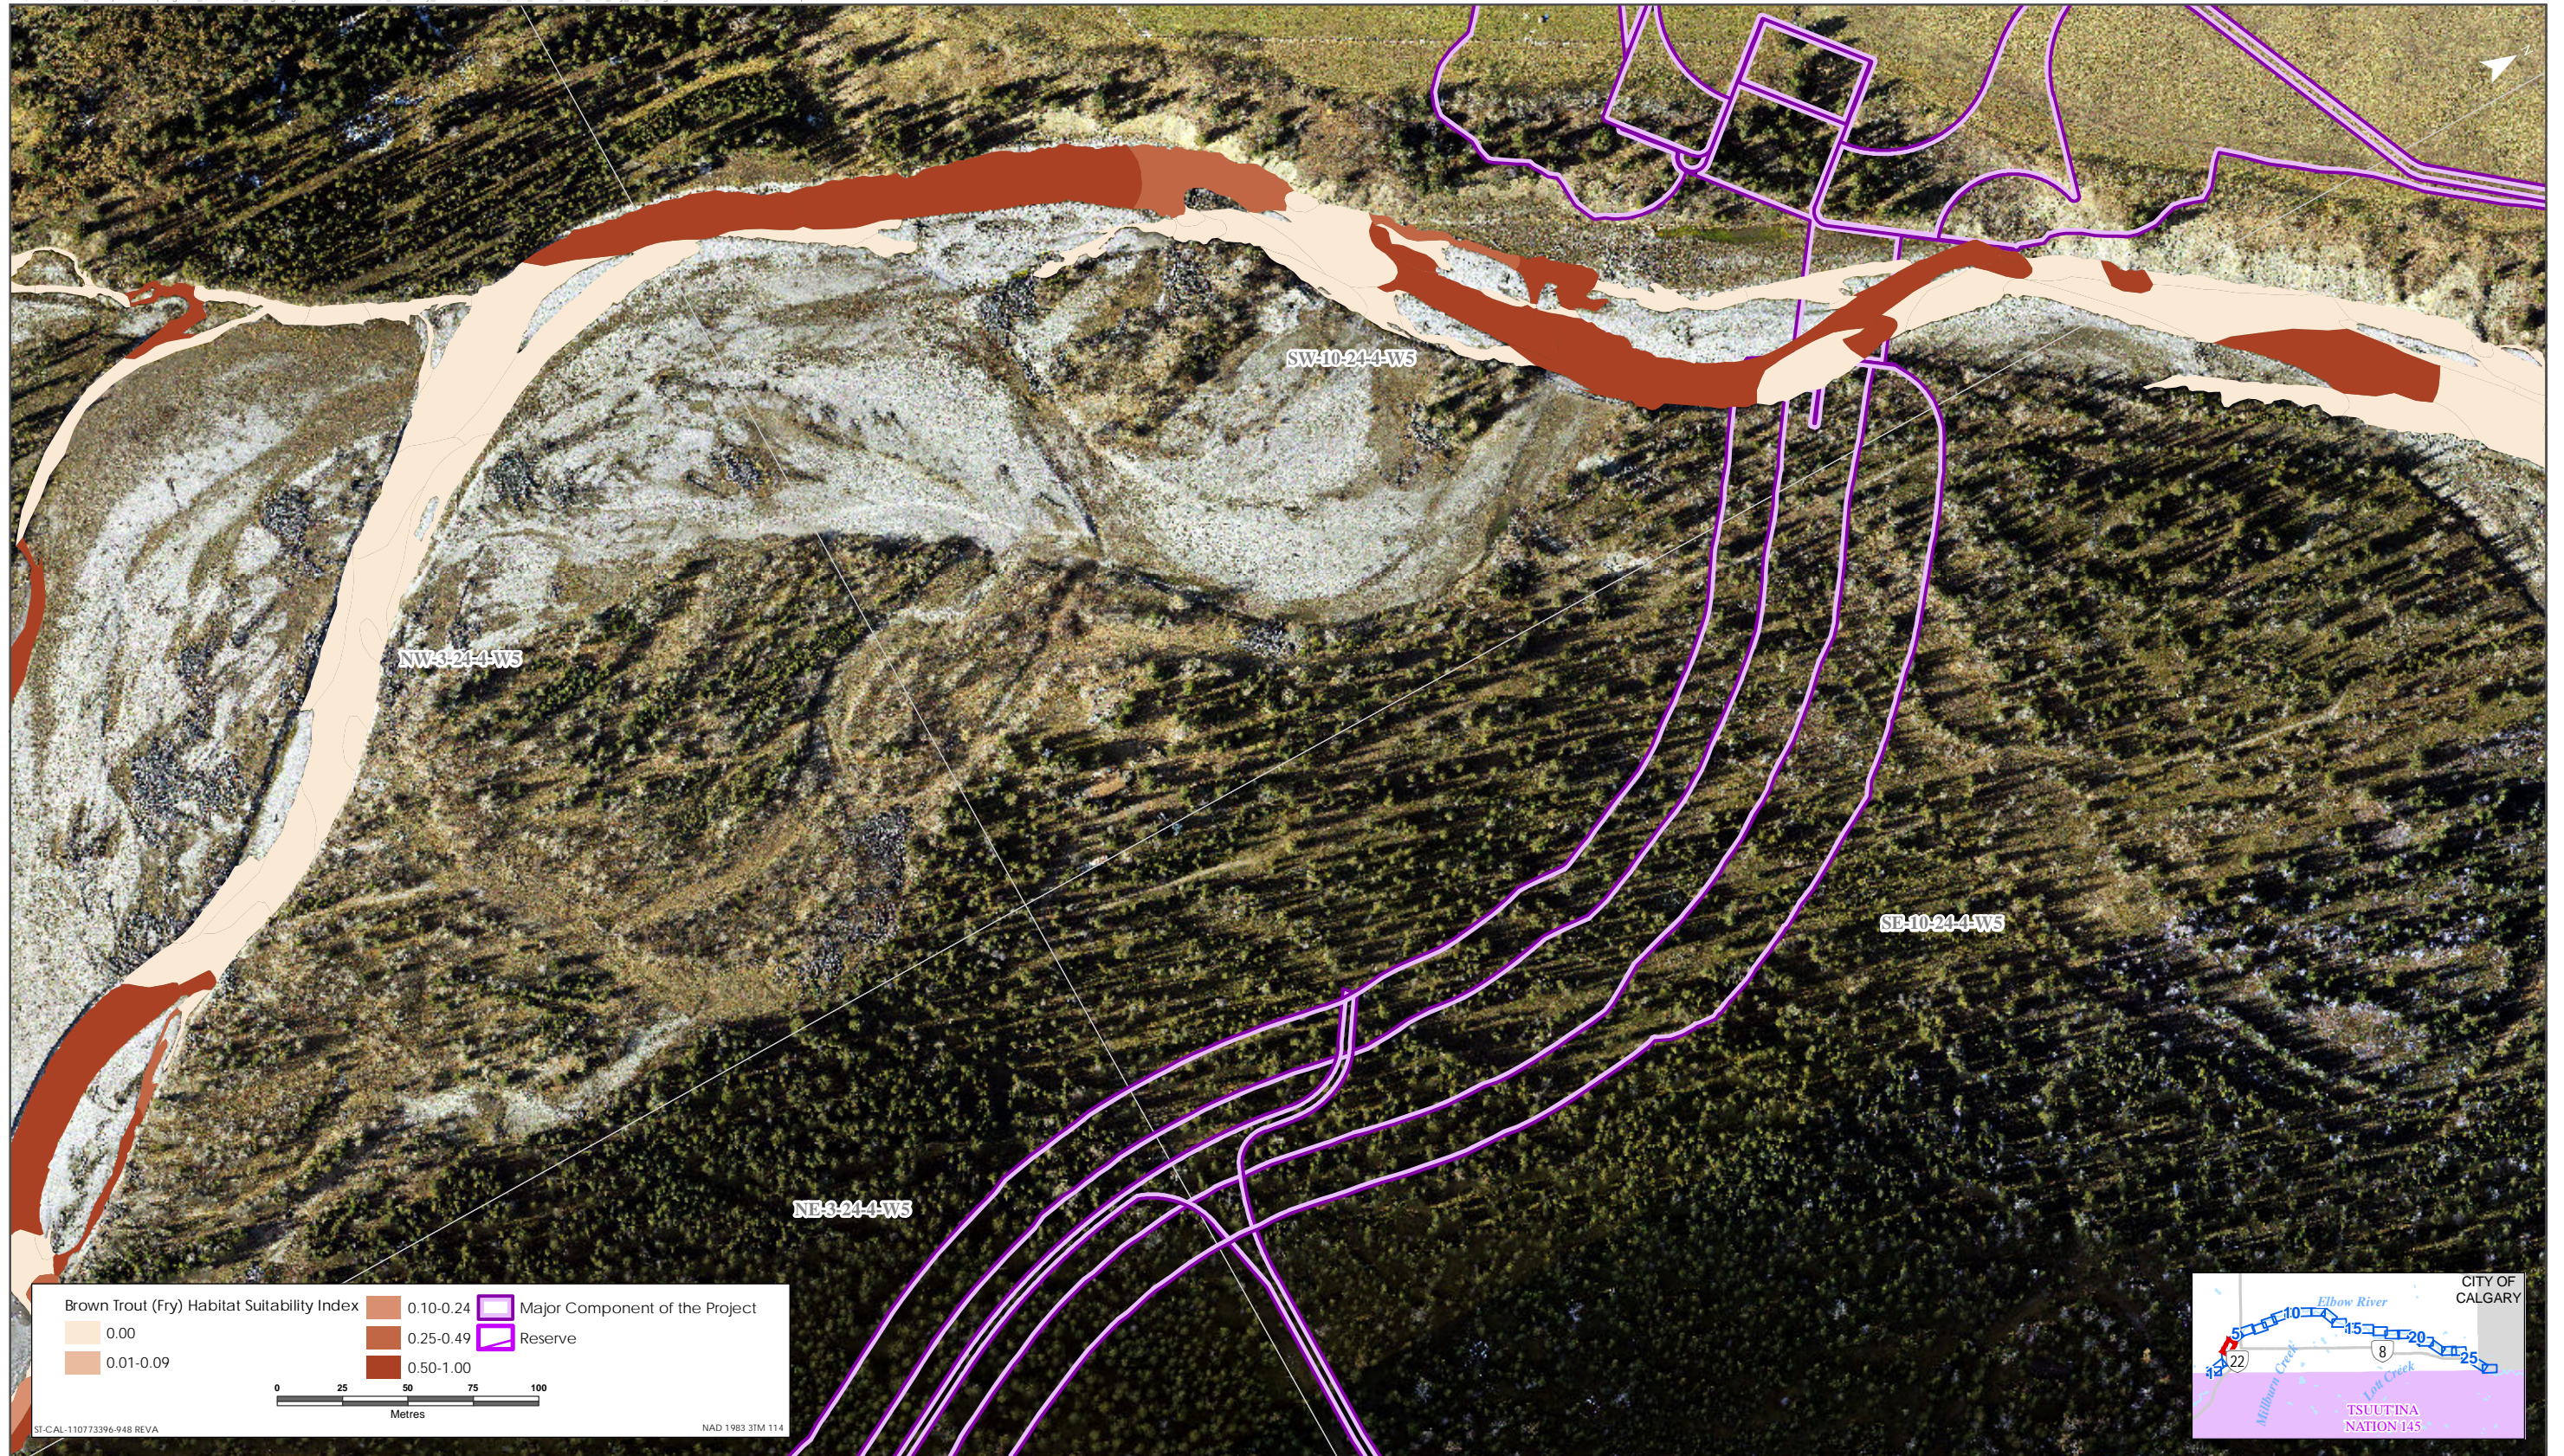

Brown Trout HSI Map for Elbow River (Fry Life Stage)

Sources: Base Data - Government of Alberta, Government of Canada. Thematic Data - Stantec Ltd. Imagery: 1.4m 10cm resolution October 2019