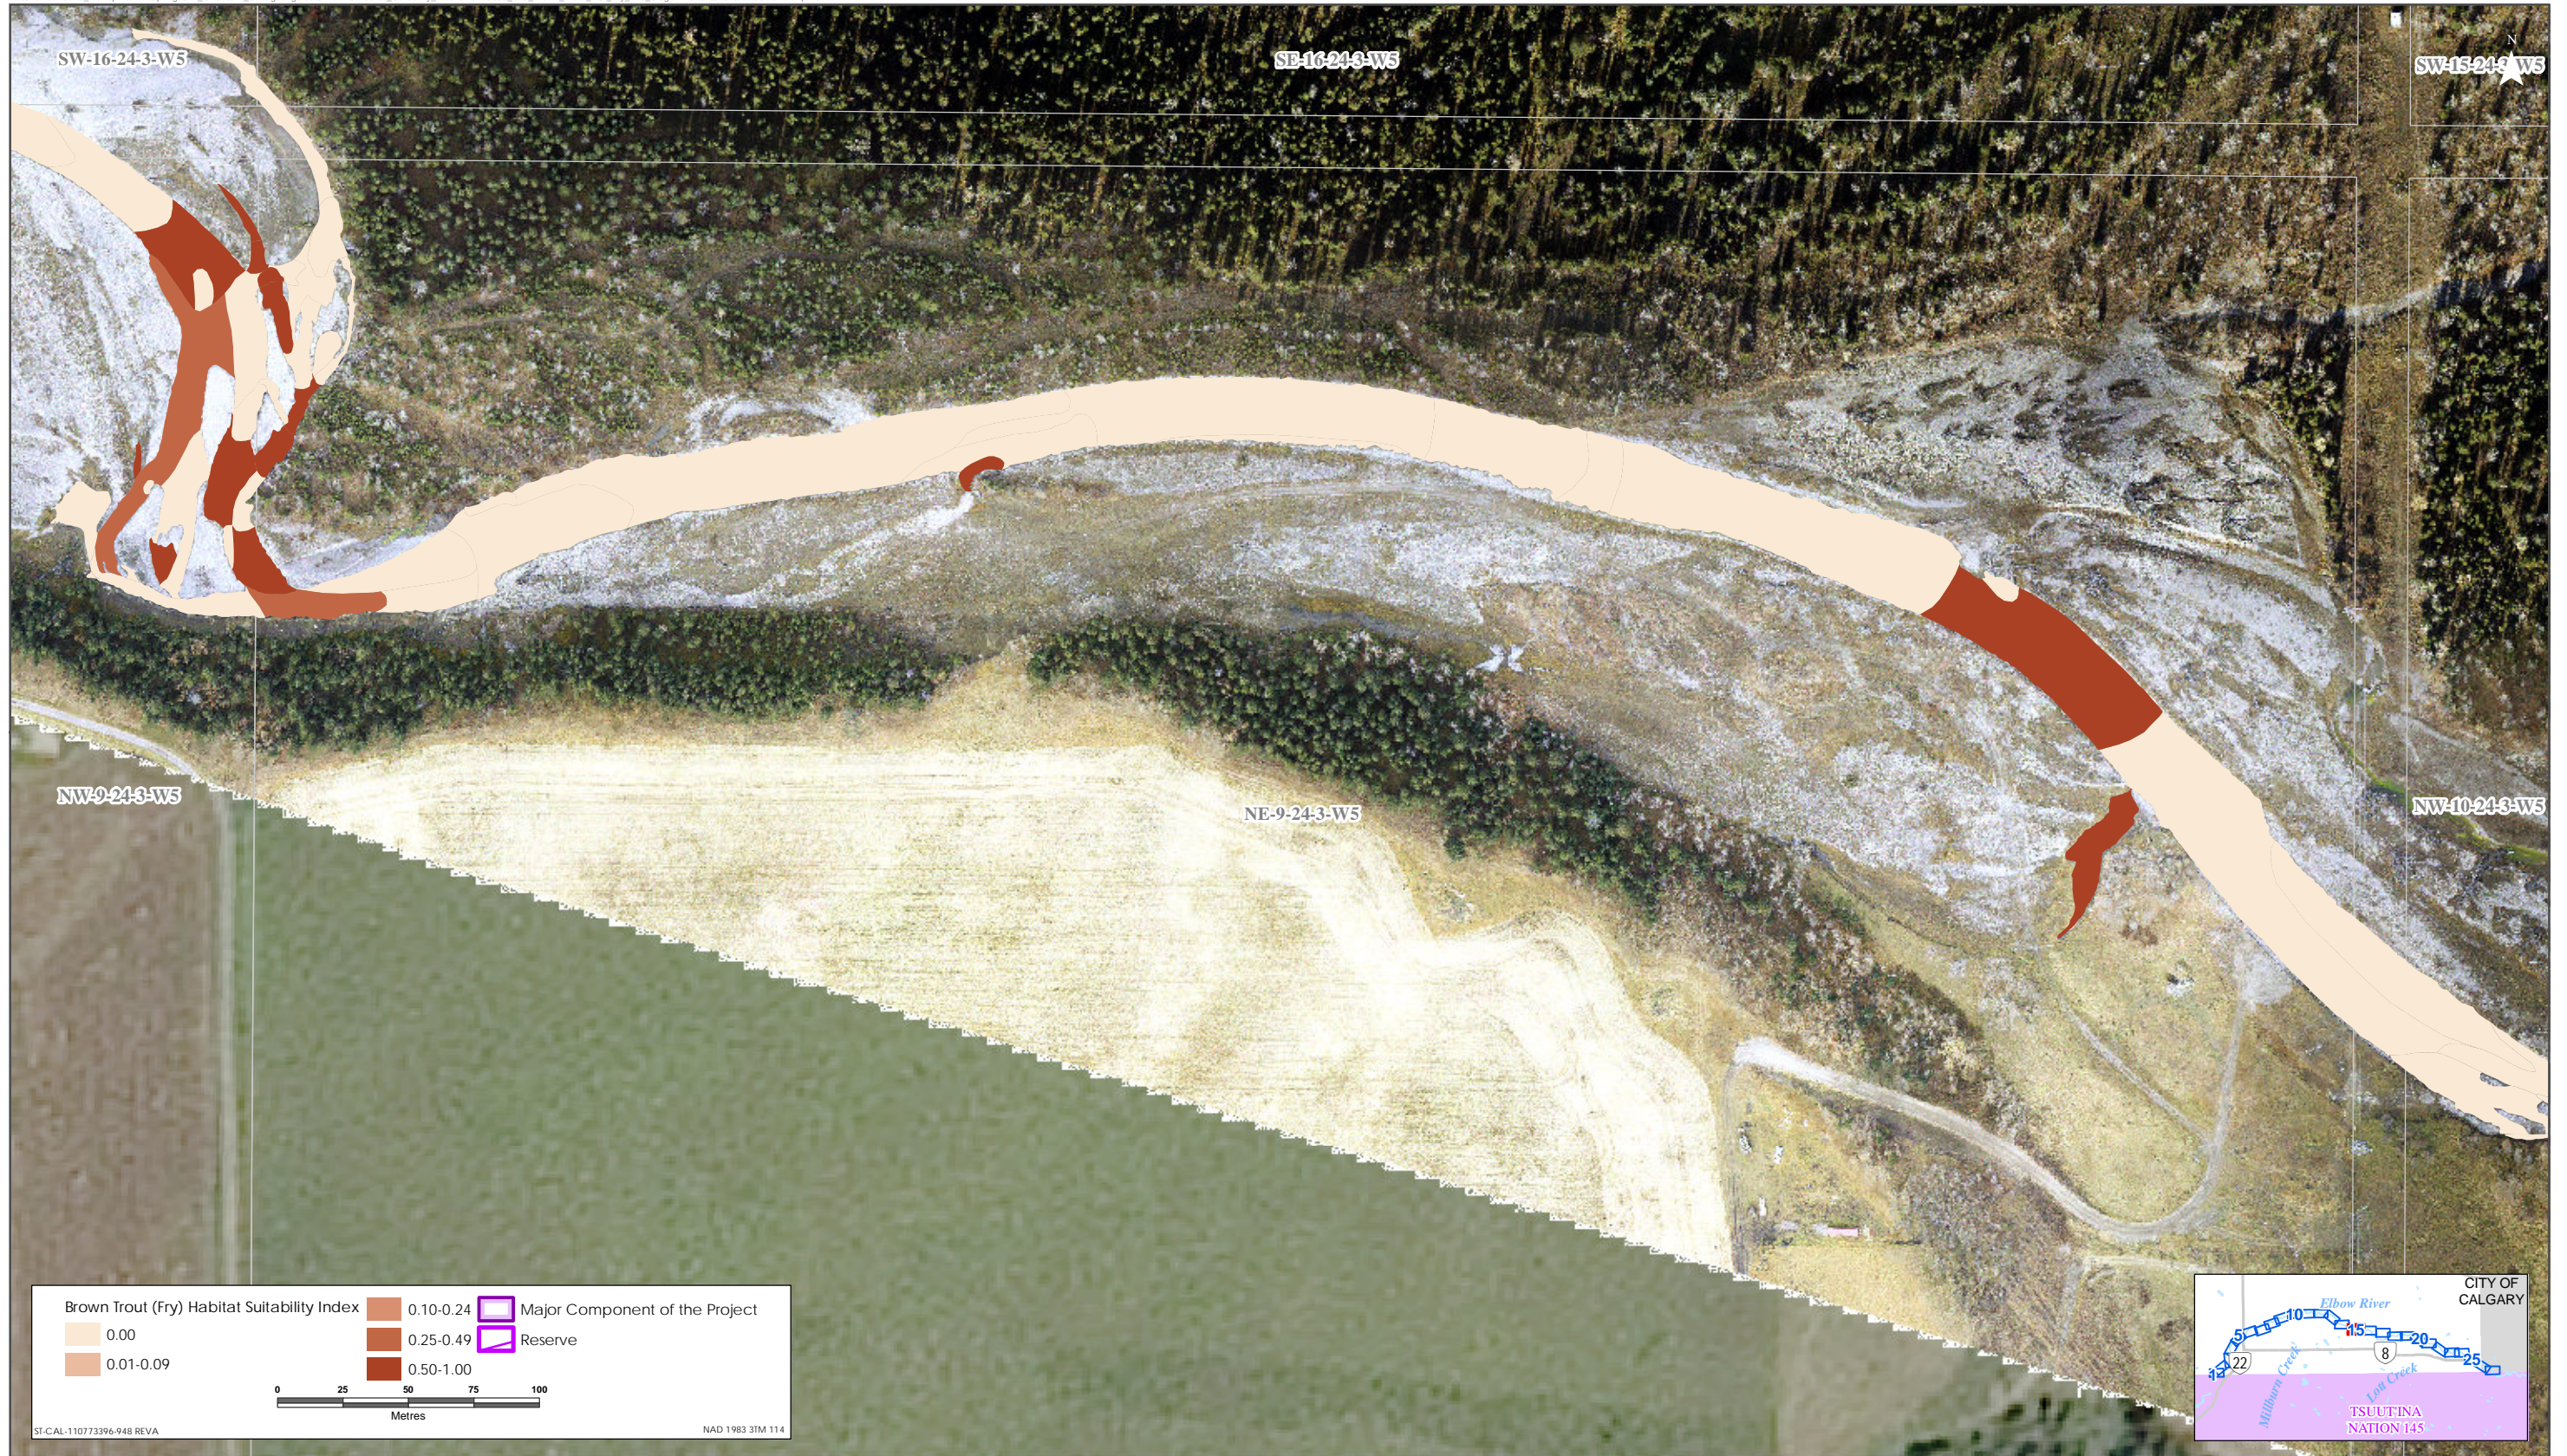

Brown Trout HSI Map for Elbow River (Fry Life Stage)

Sources: Base Data - Government of Alberta, Government of Canada. Thematic Data - Stantec Ltd. Imagery: 1.4m 10cm resolution October 2019