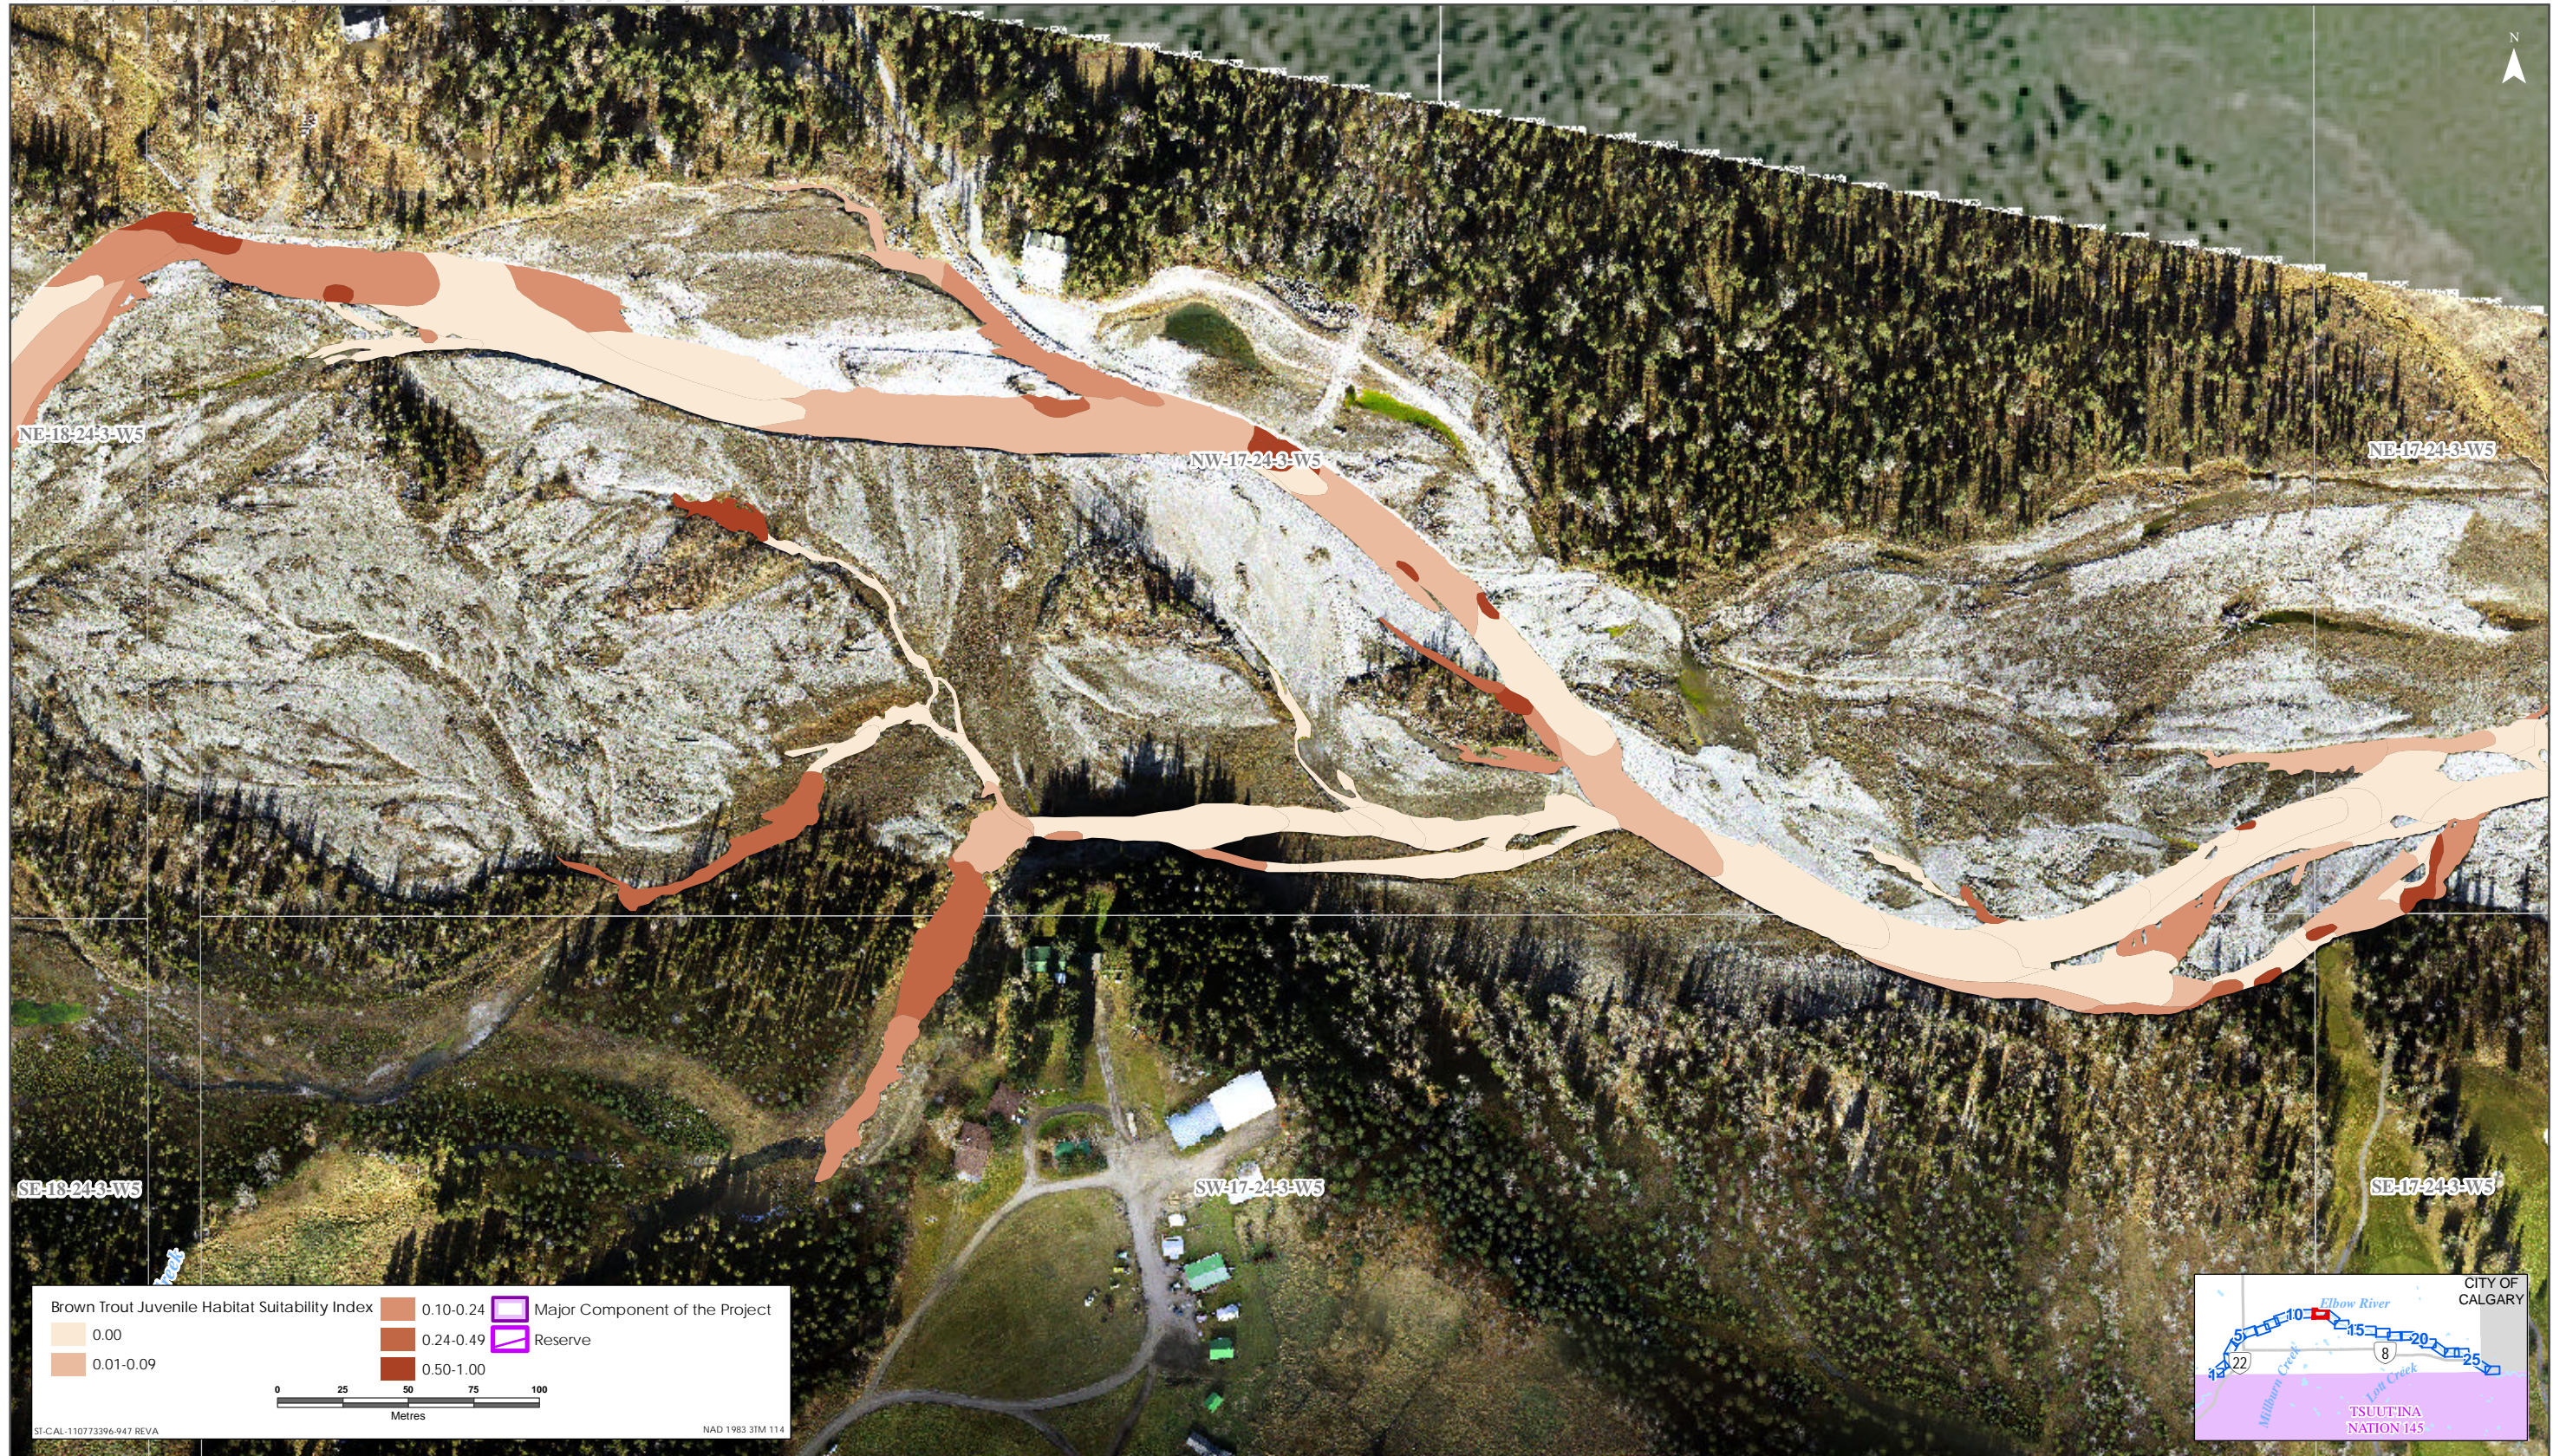

Brown Trout HSI Map for Elbow River (Juvenile Life Stage)

Sources: Base Data - Government of Alberta, Government of Canada. Thematic Data - Stantec Ltd. Imagery: 1.4m 10cm resolution October 2019