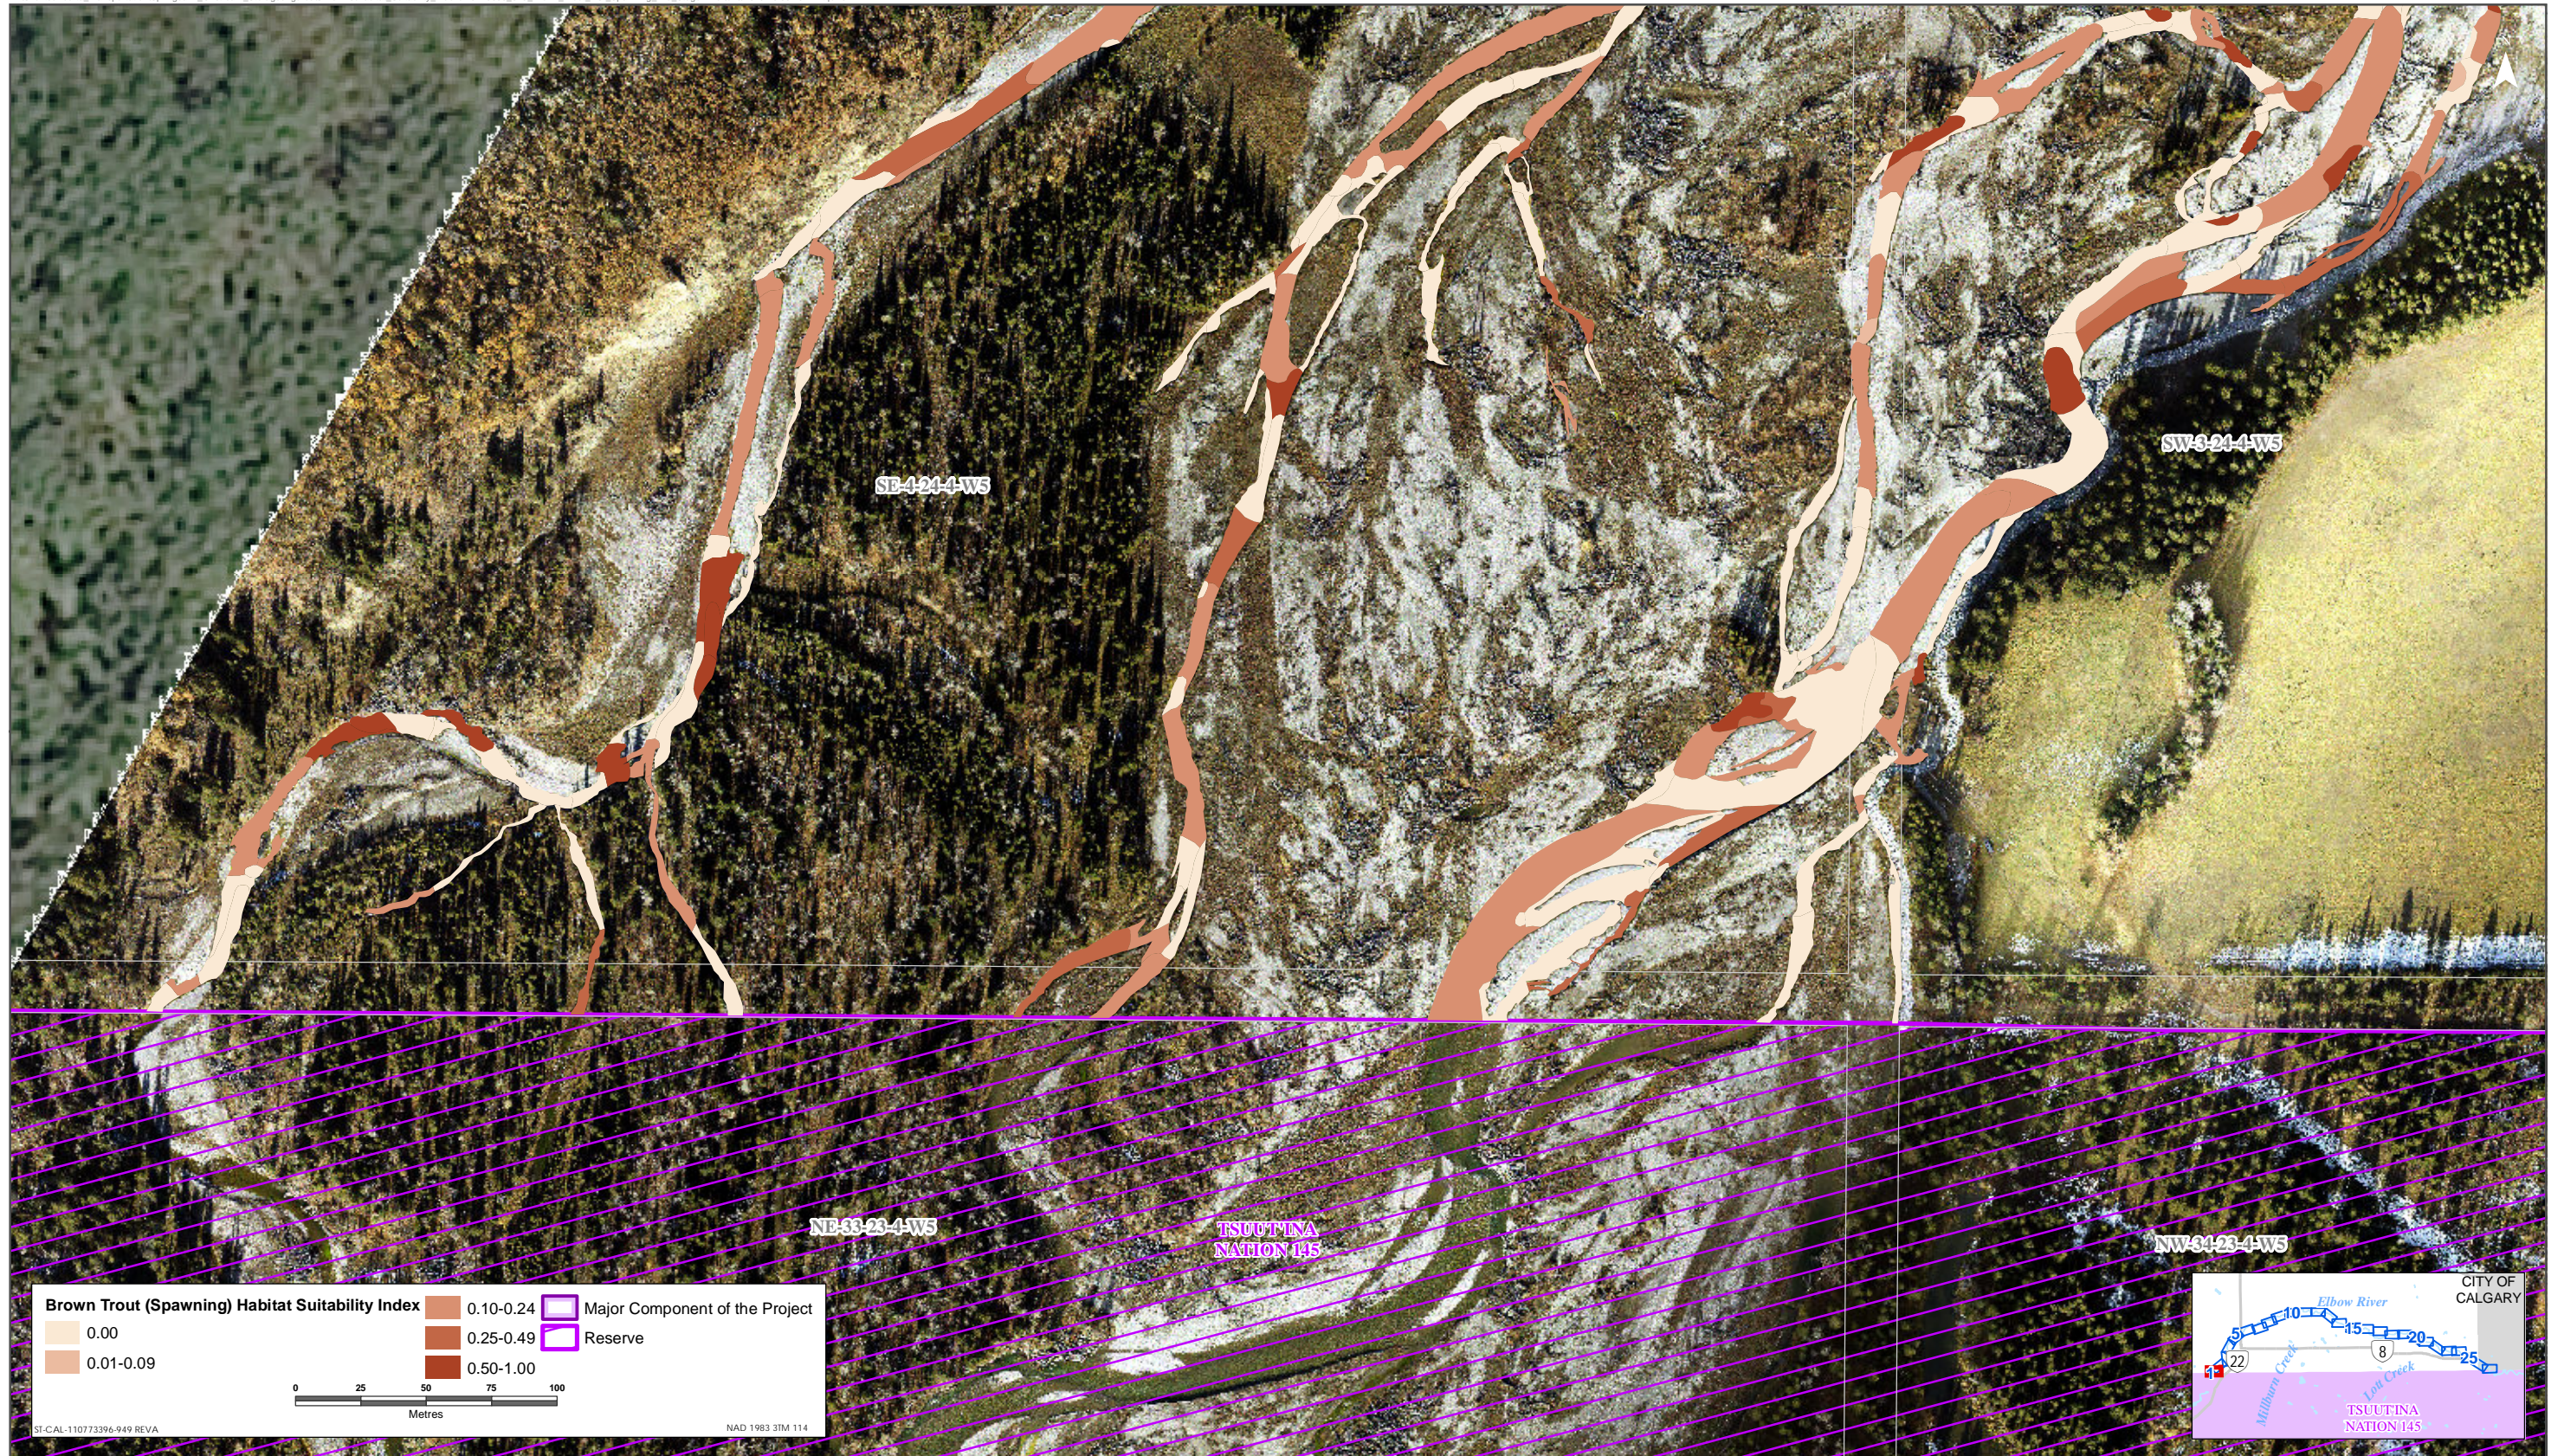

Sources: Base Data - Government of Alberta, Government of Canada. Thematic Data - Stantec Ltd. Imagery: 1:1m 10cm resolution October 2019