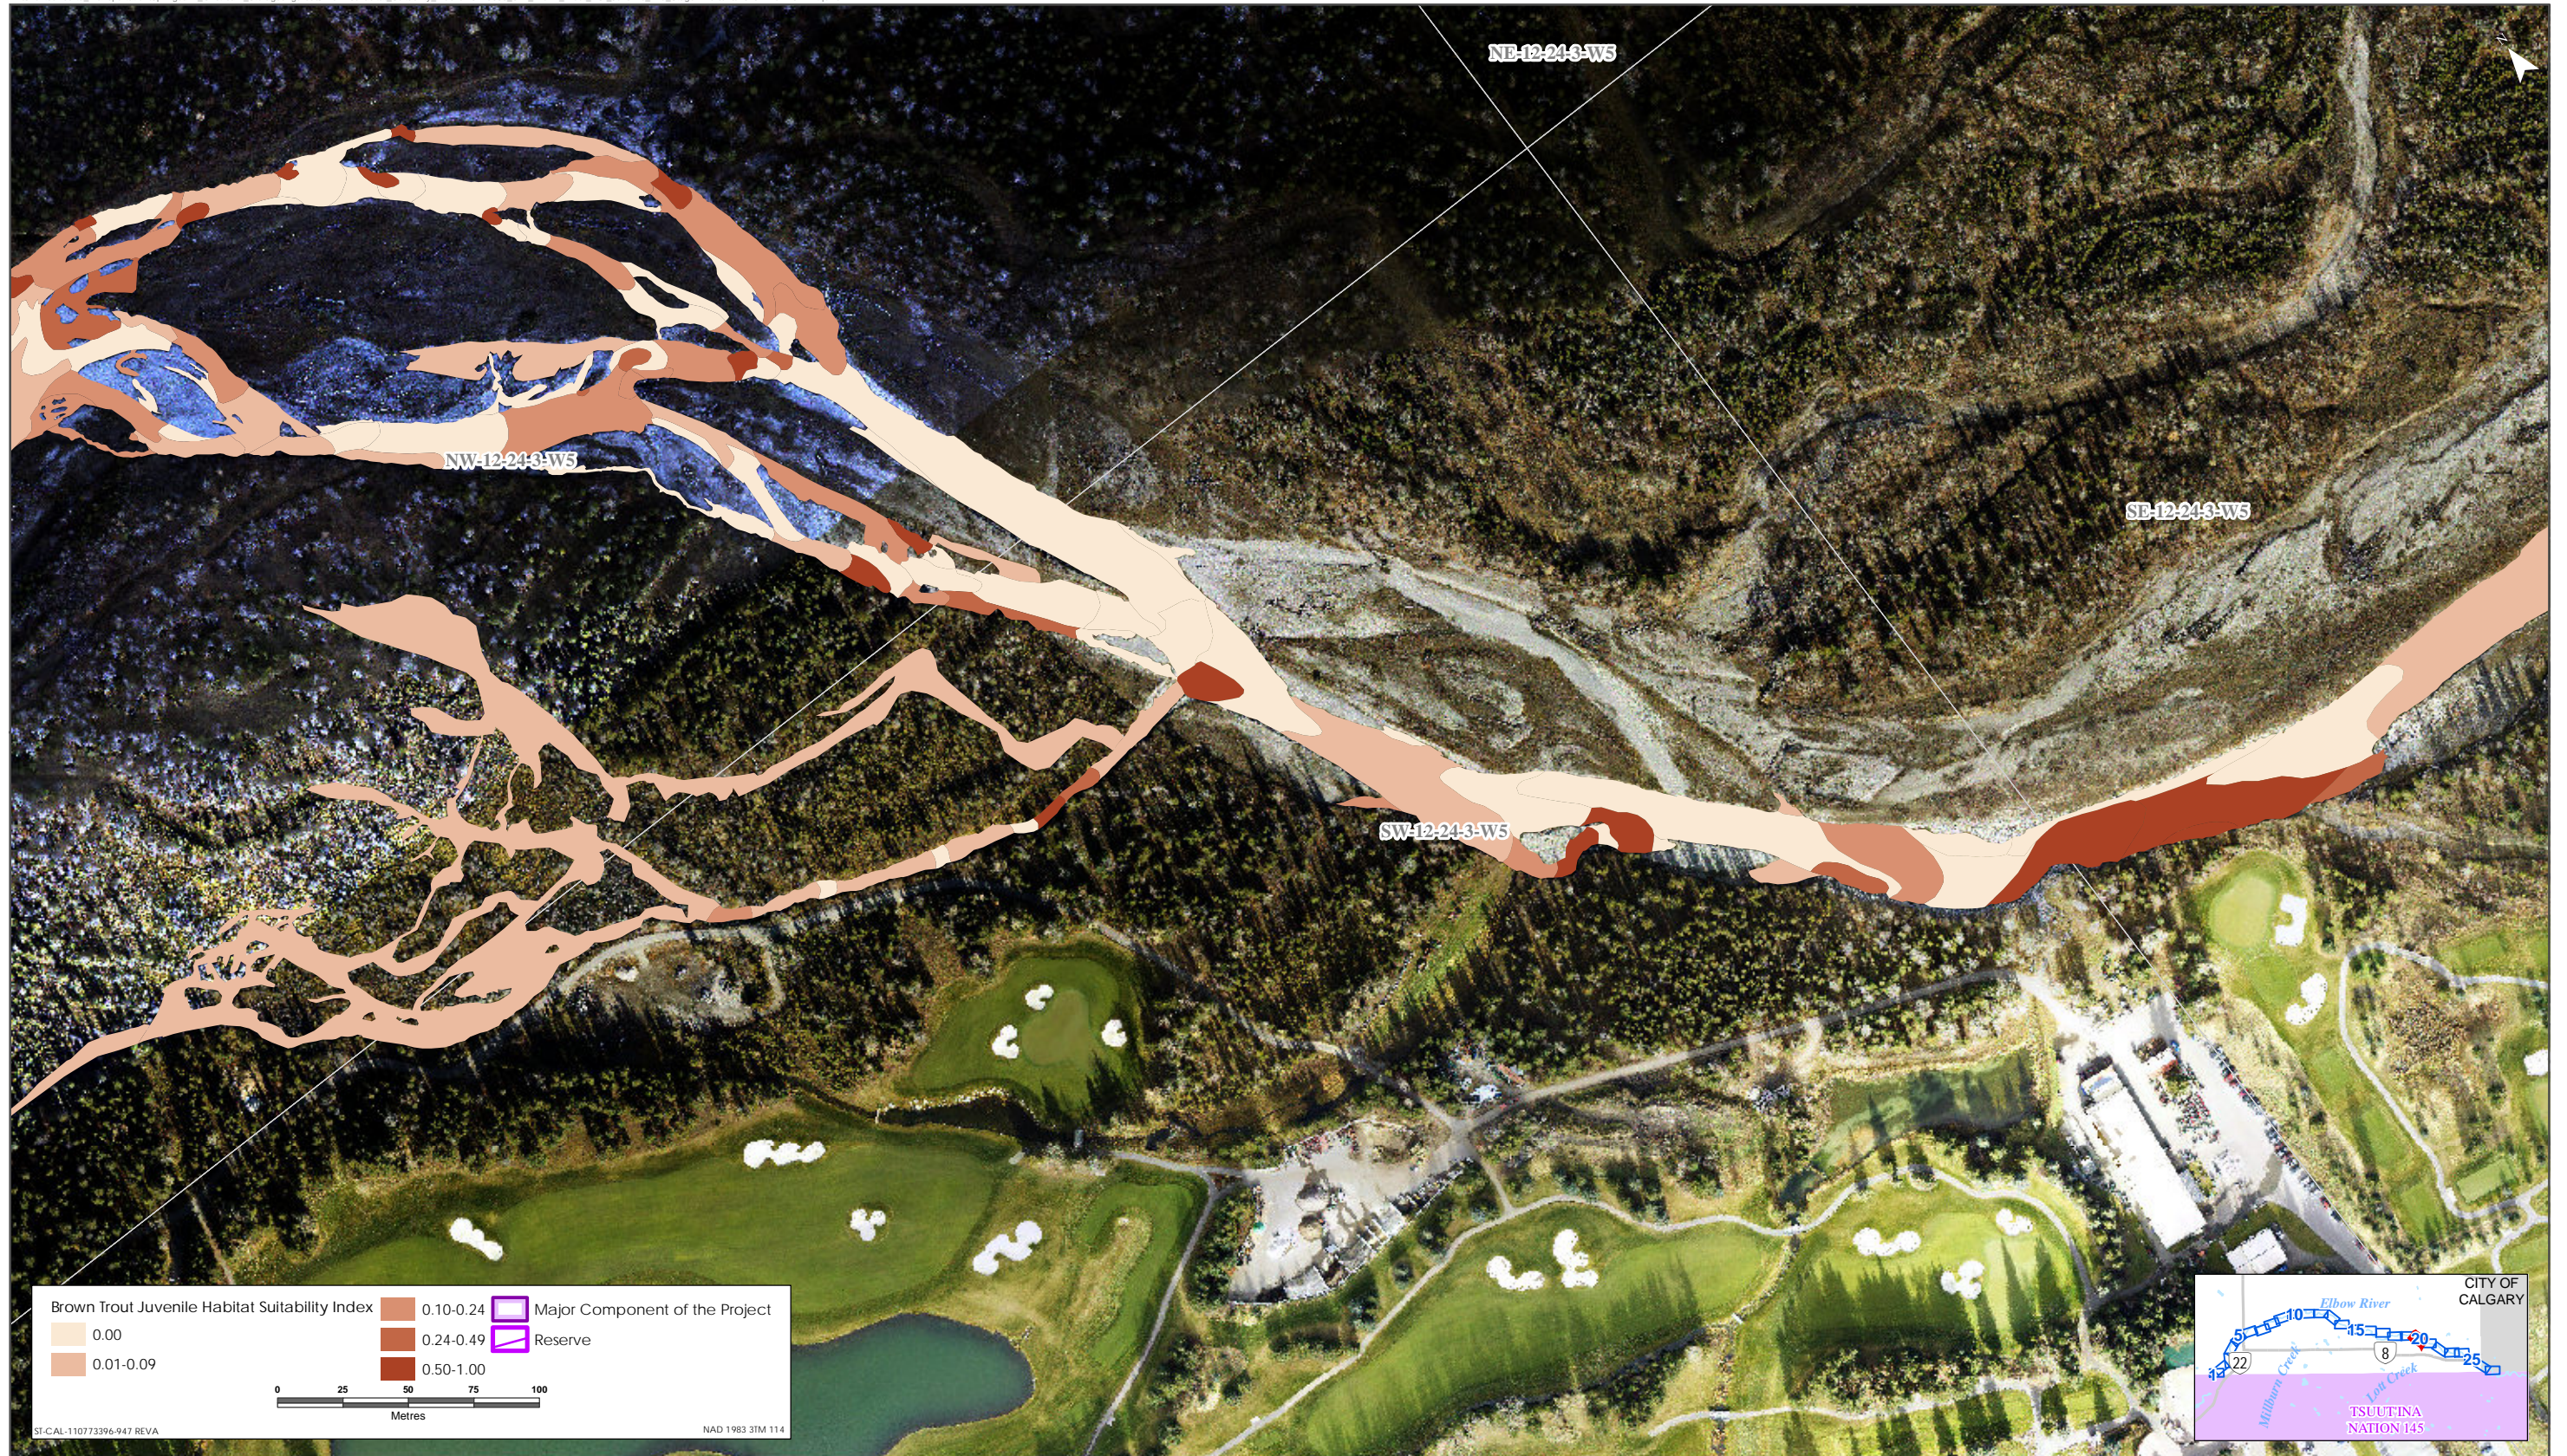

Brown Trout HSI Map for Elbow River (Juvenile Life Stage)

Sources: Base Data - Government of Alberta, Government of Canada. Thematic Data - Stantec Ltd. Imagery: 1:1m 10cm resolution October 2019