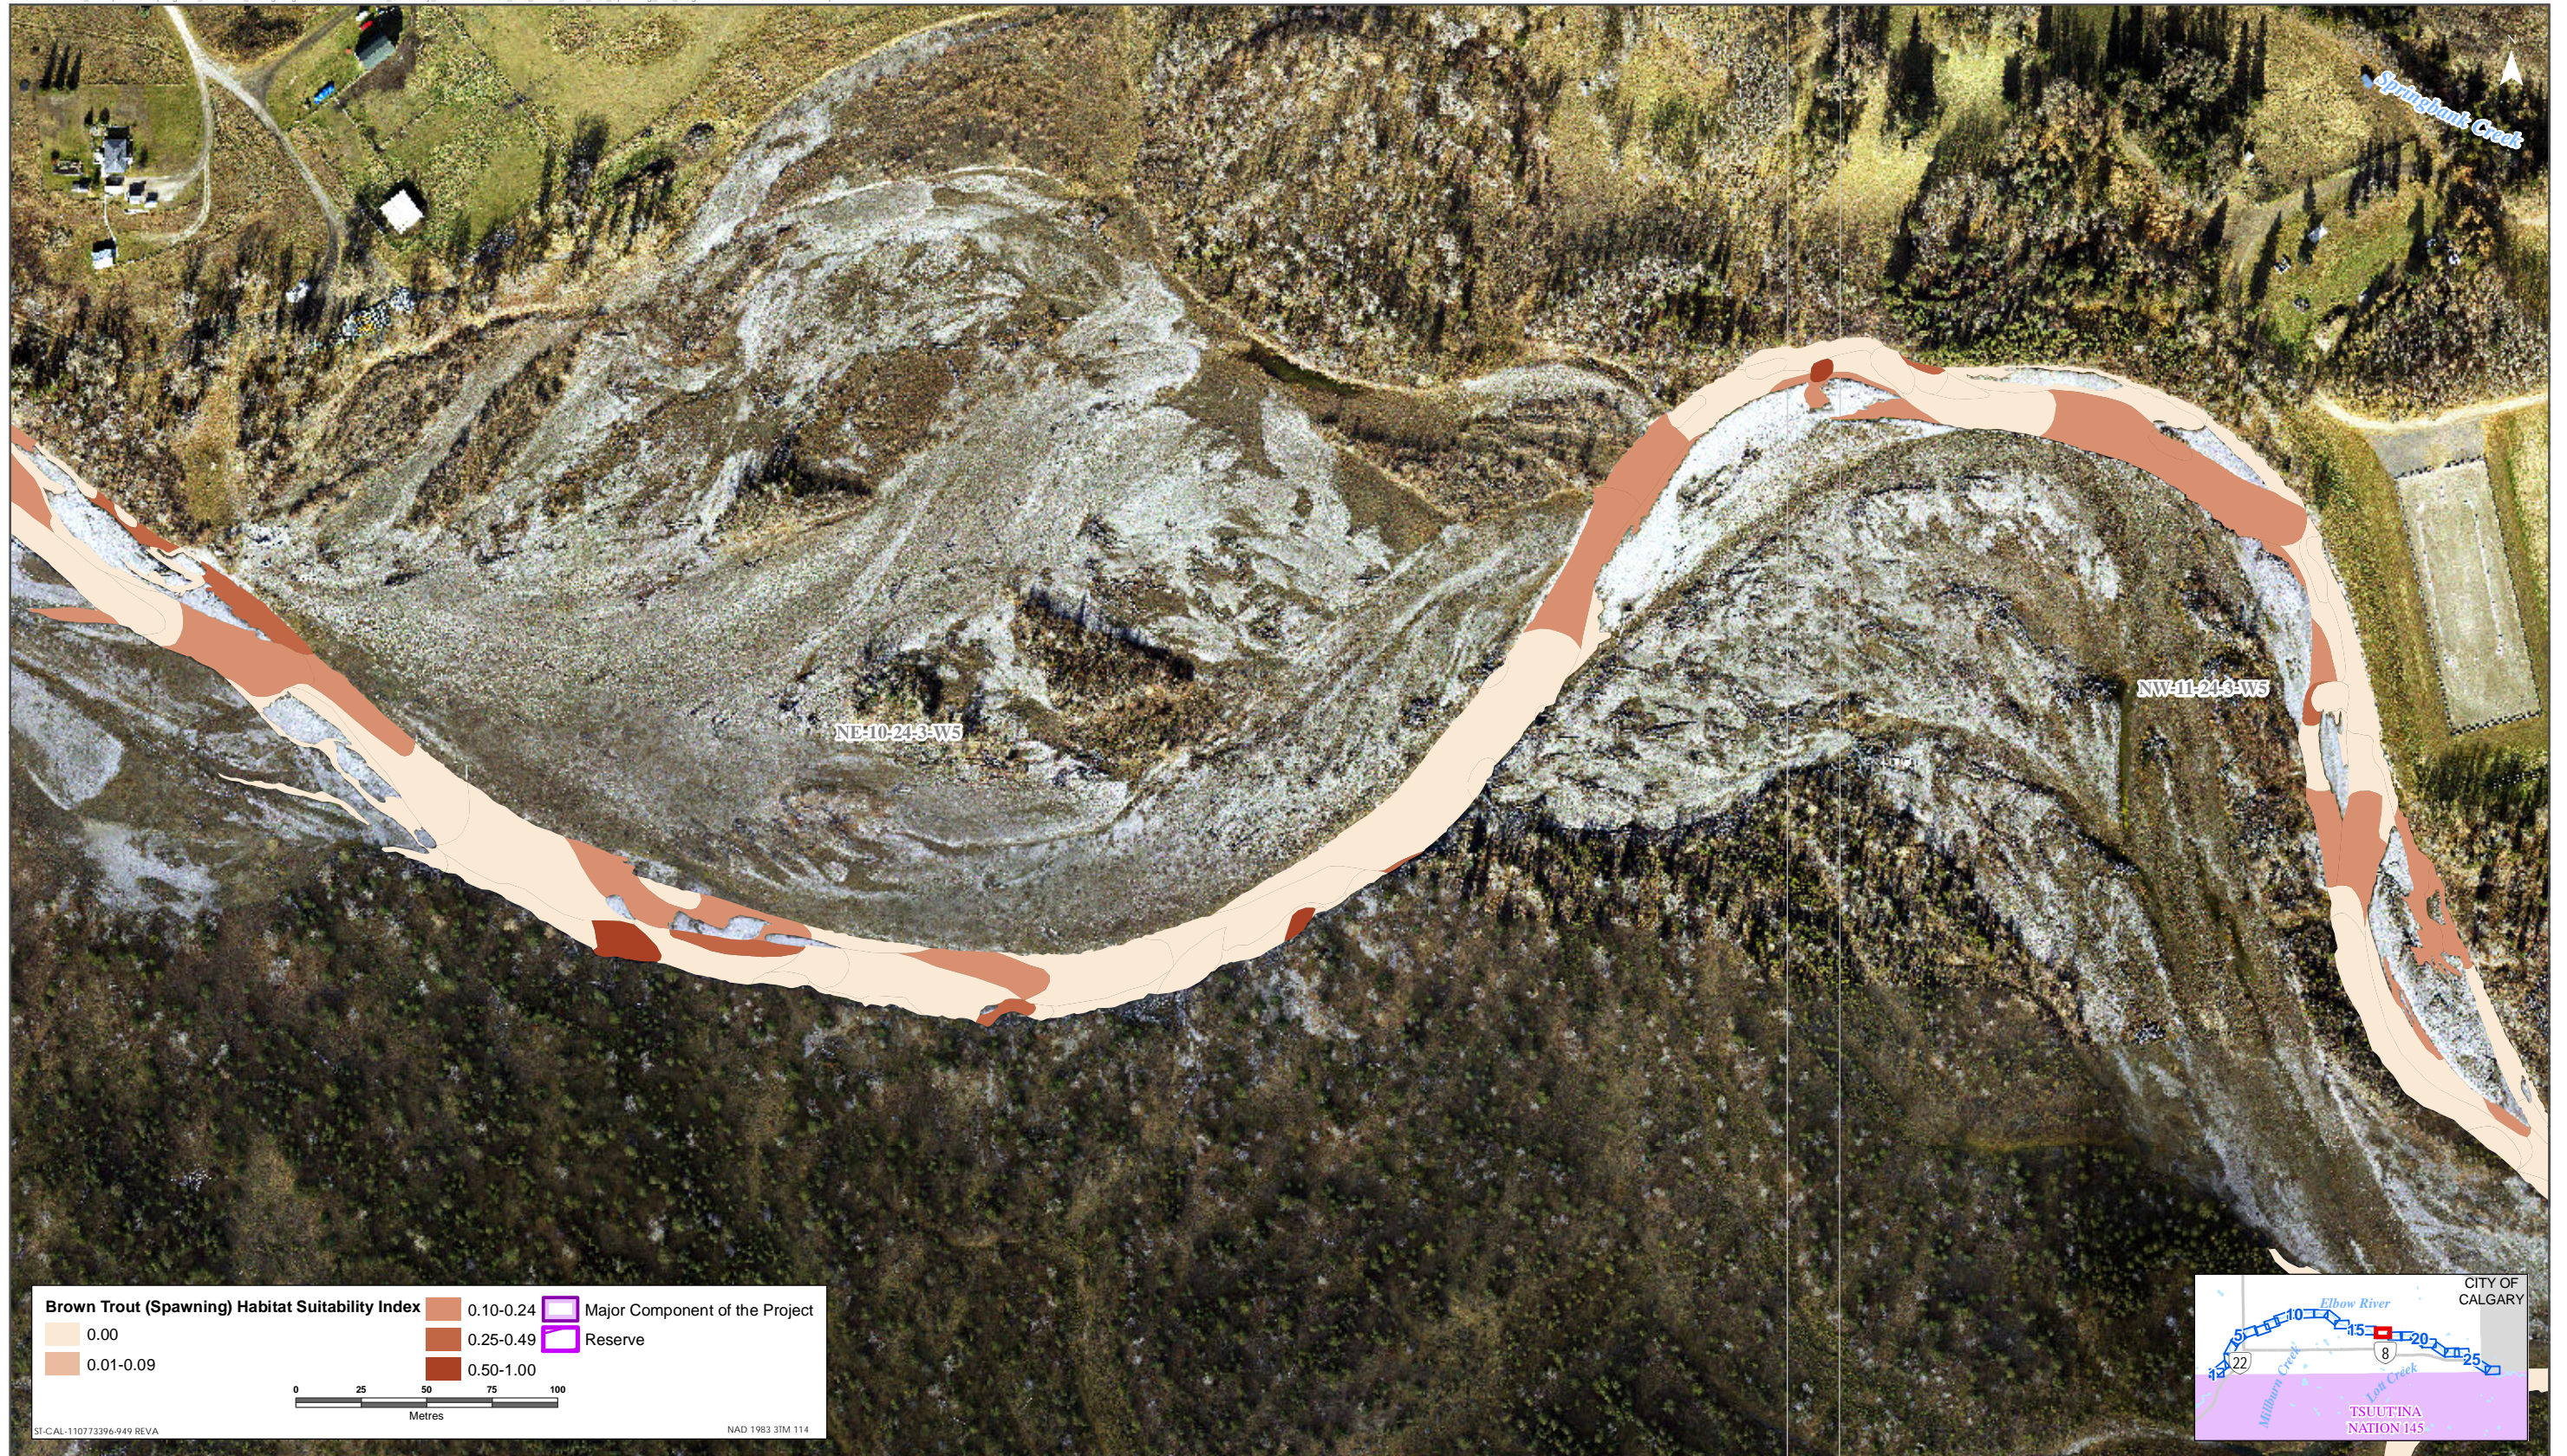

Brown Trout HSI Map for Elbow River (Spawning Life Stage)

Sources: Base Data - Government of Alberta, Government of Canada. Thematic Data - Stantec Ltd. Imagery: 1:1m 10cm resolution October 2019