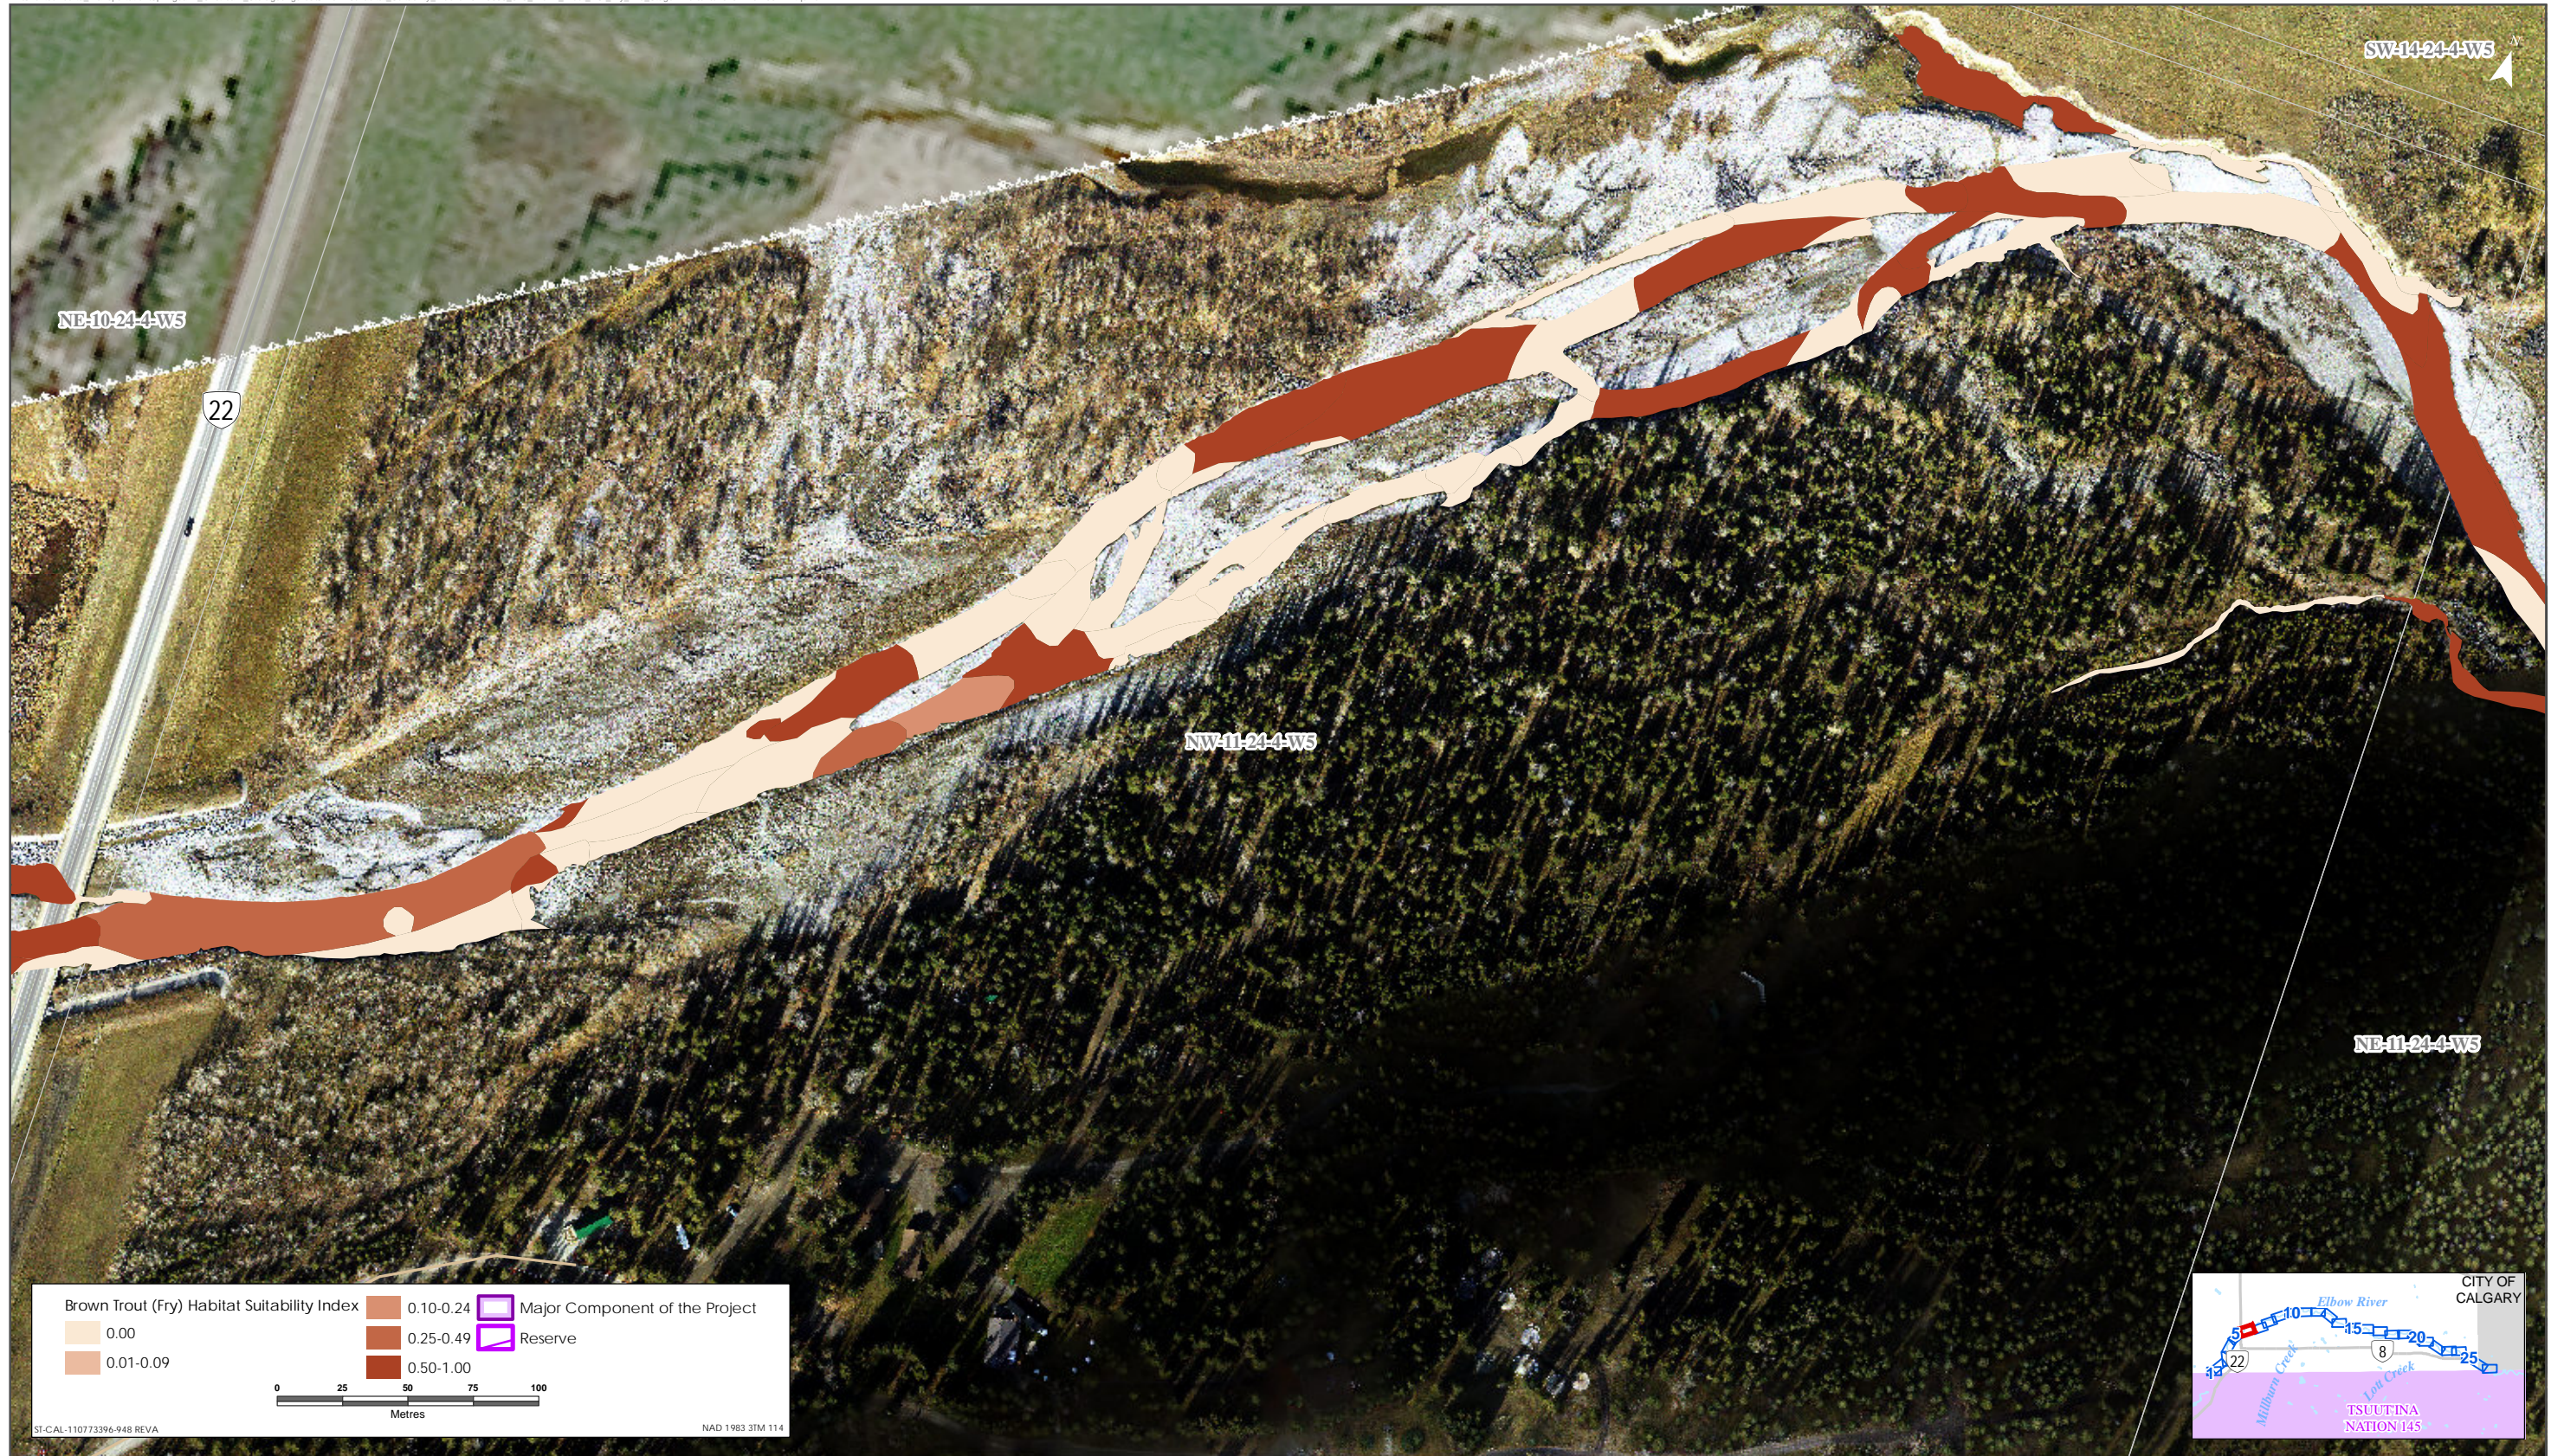

Brown Trout HSI Map for Elbow River (Fry Life Stage)

Sources: Base Data - Government of Alberta, Government of Canada. Thematic Data - Stantec Ltd. Imagery: 1:1m 10cm resolution October 2019