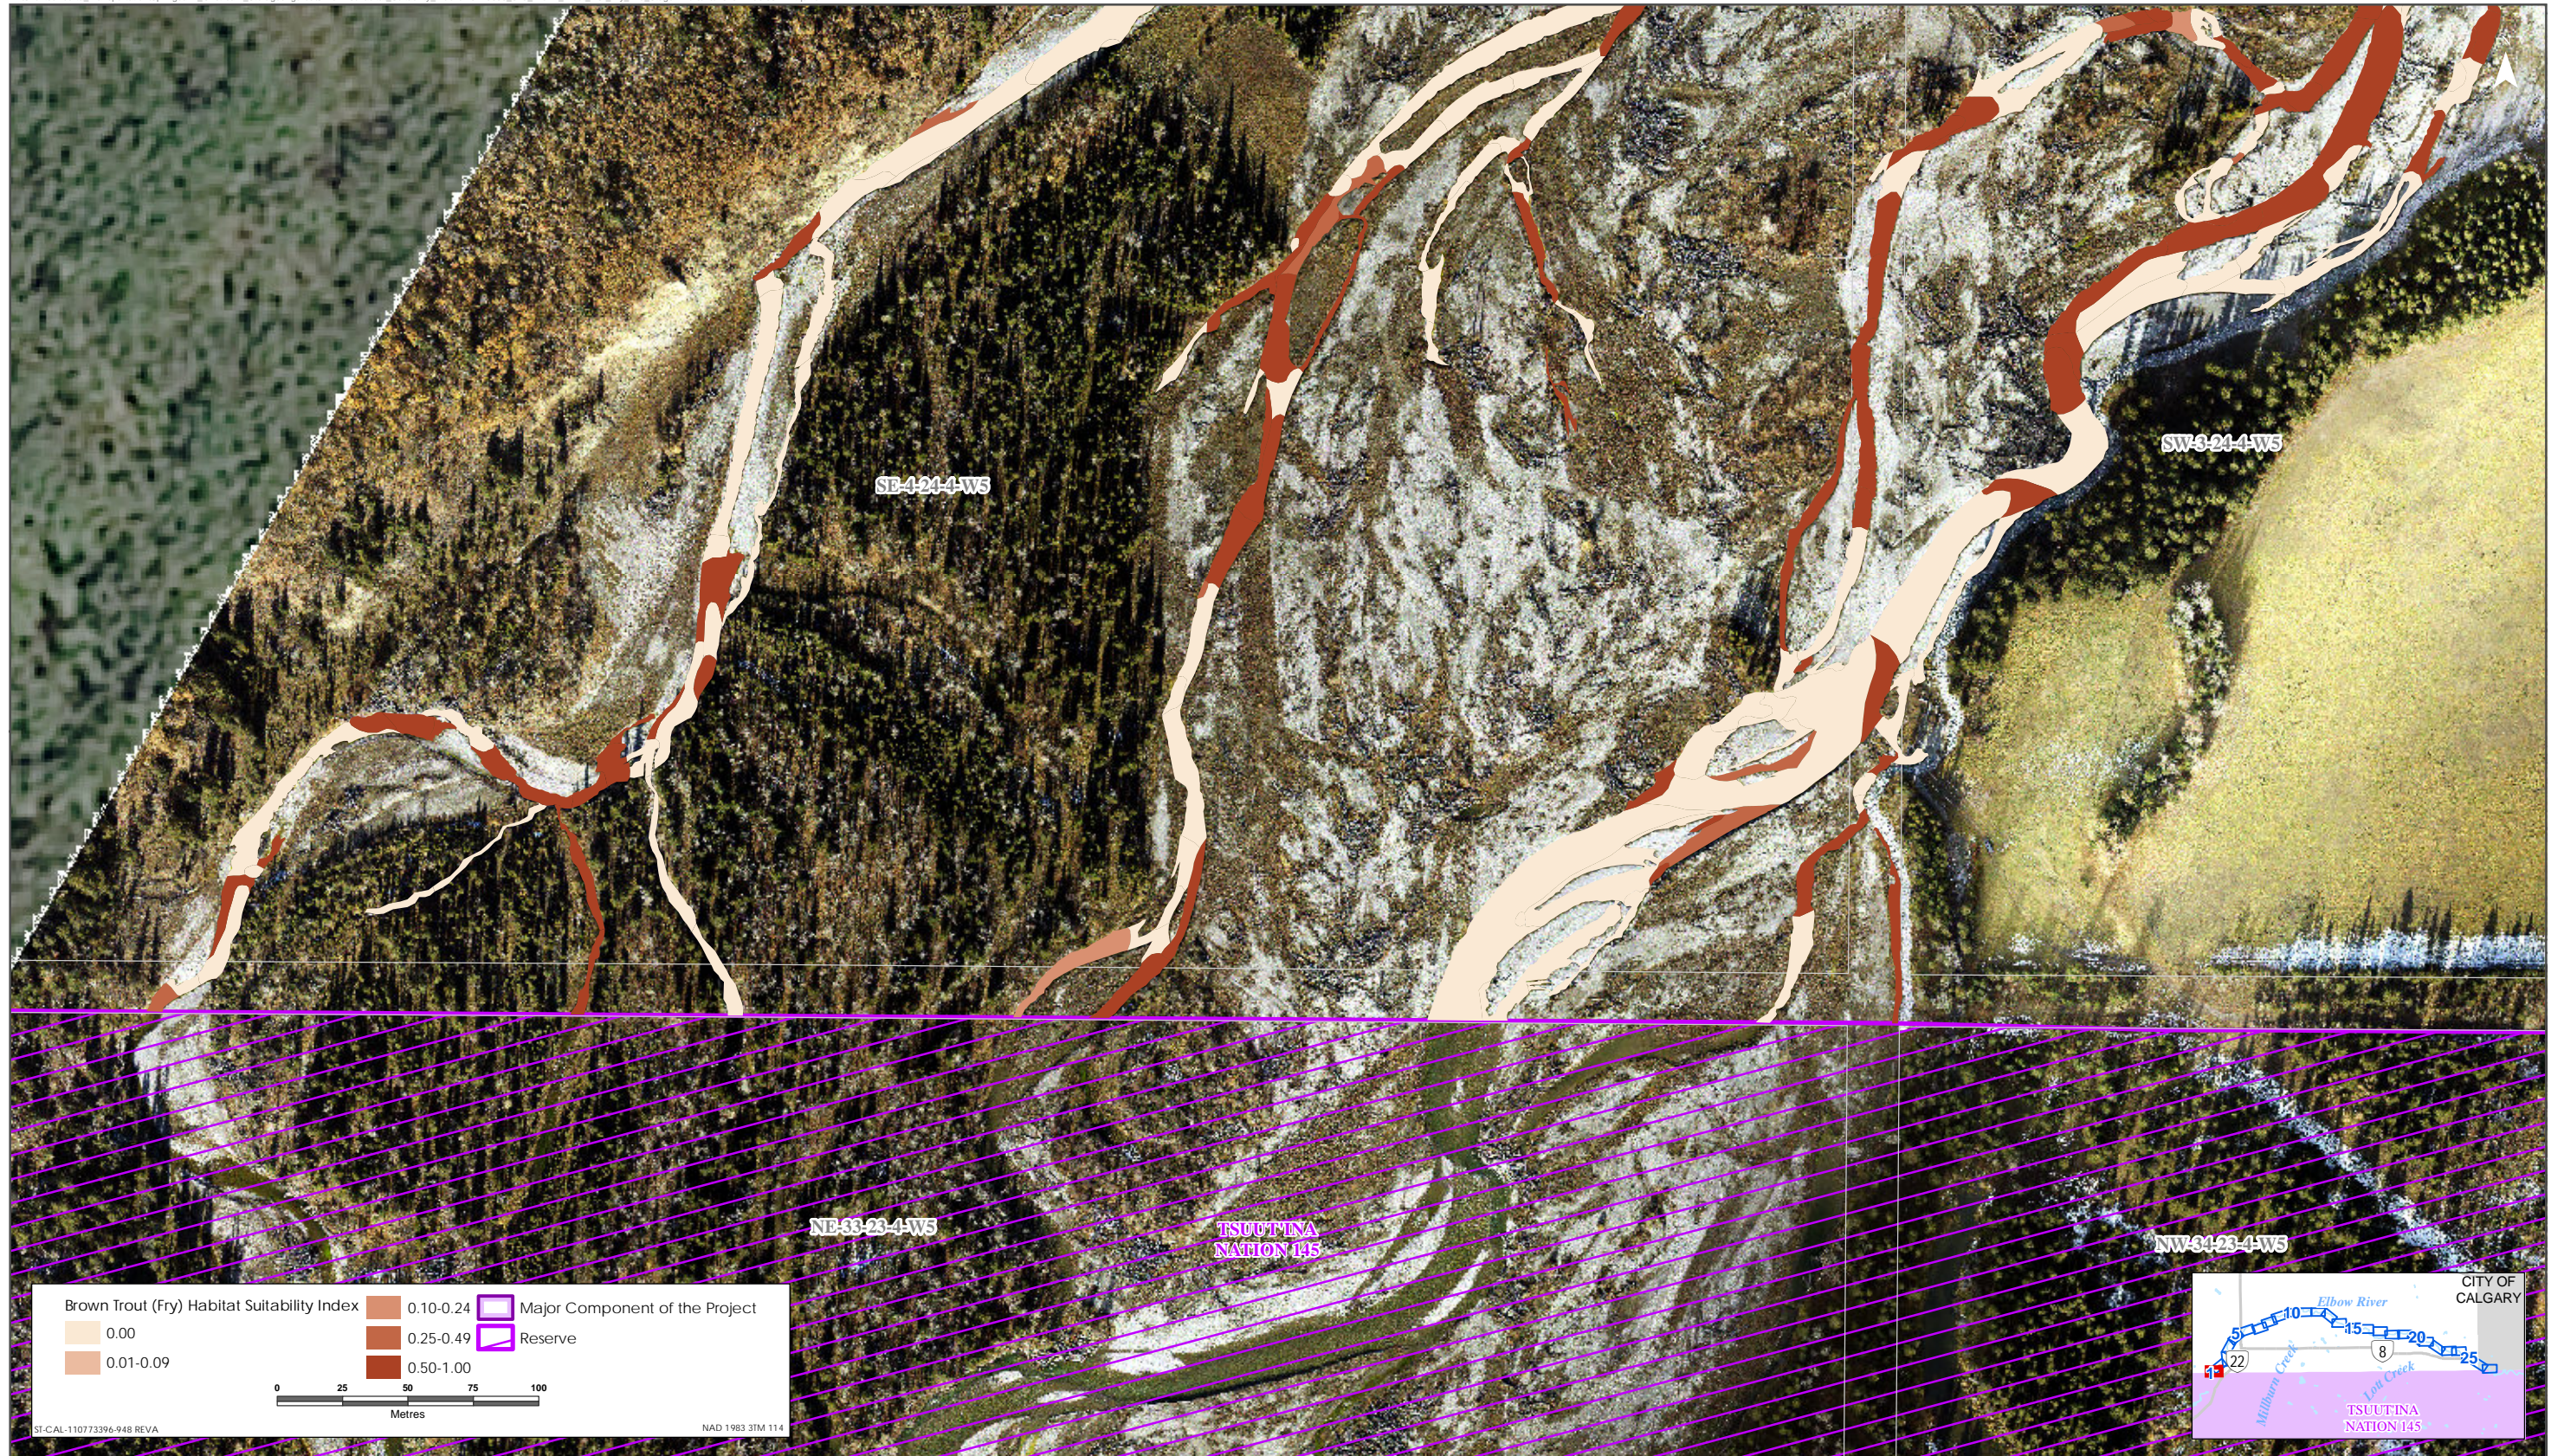

Sources: Base Data - Government of Alberta, Government of Canada. Thematic Data - Stantec Ltd. Imagery: 1:1m 10cm resolution October 2019