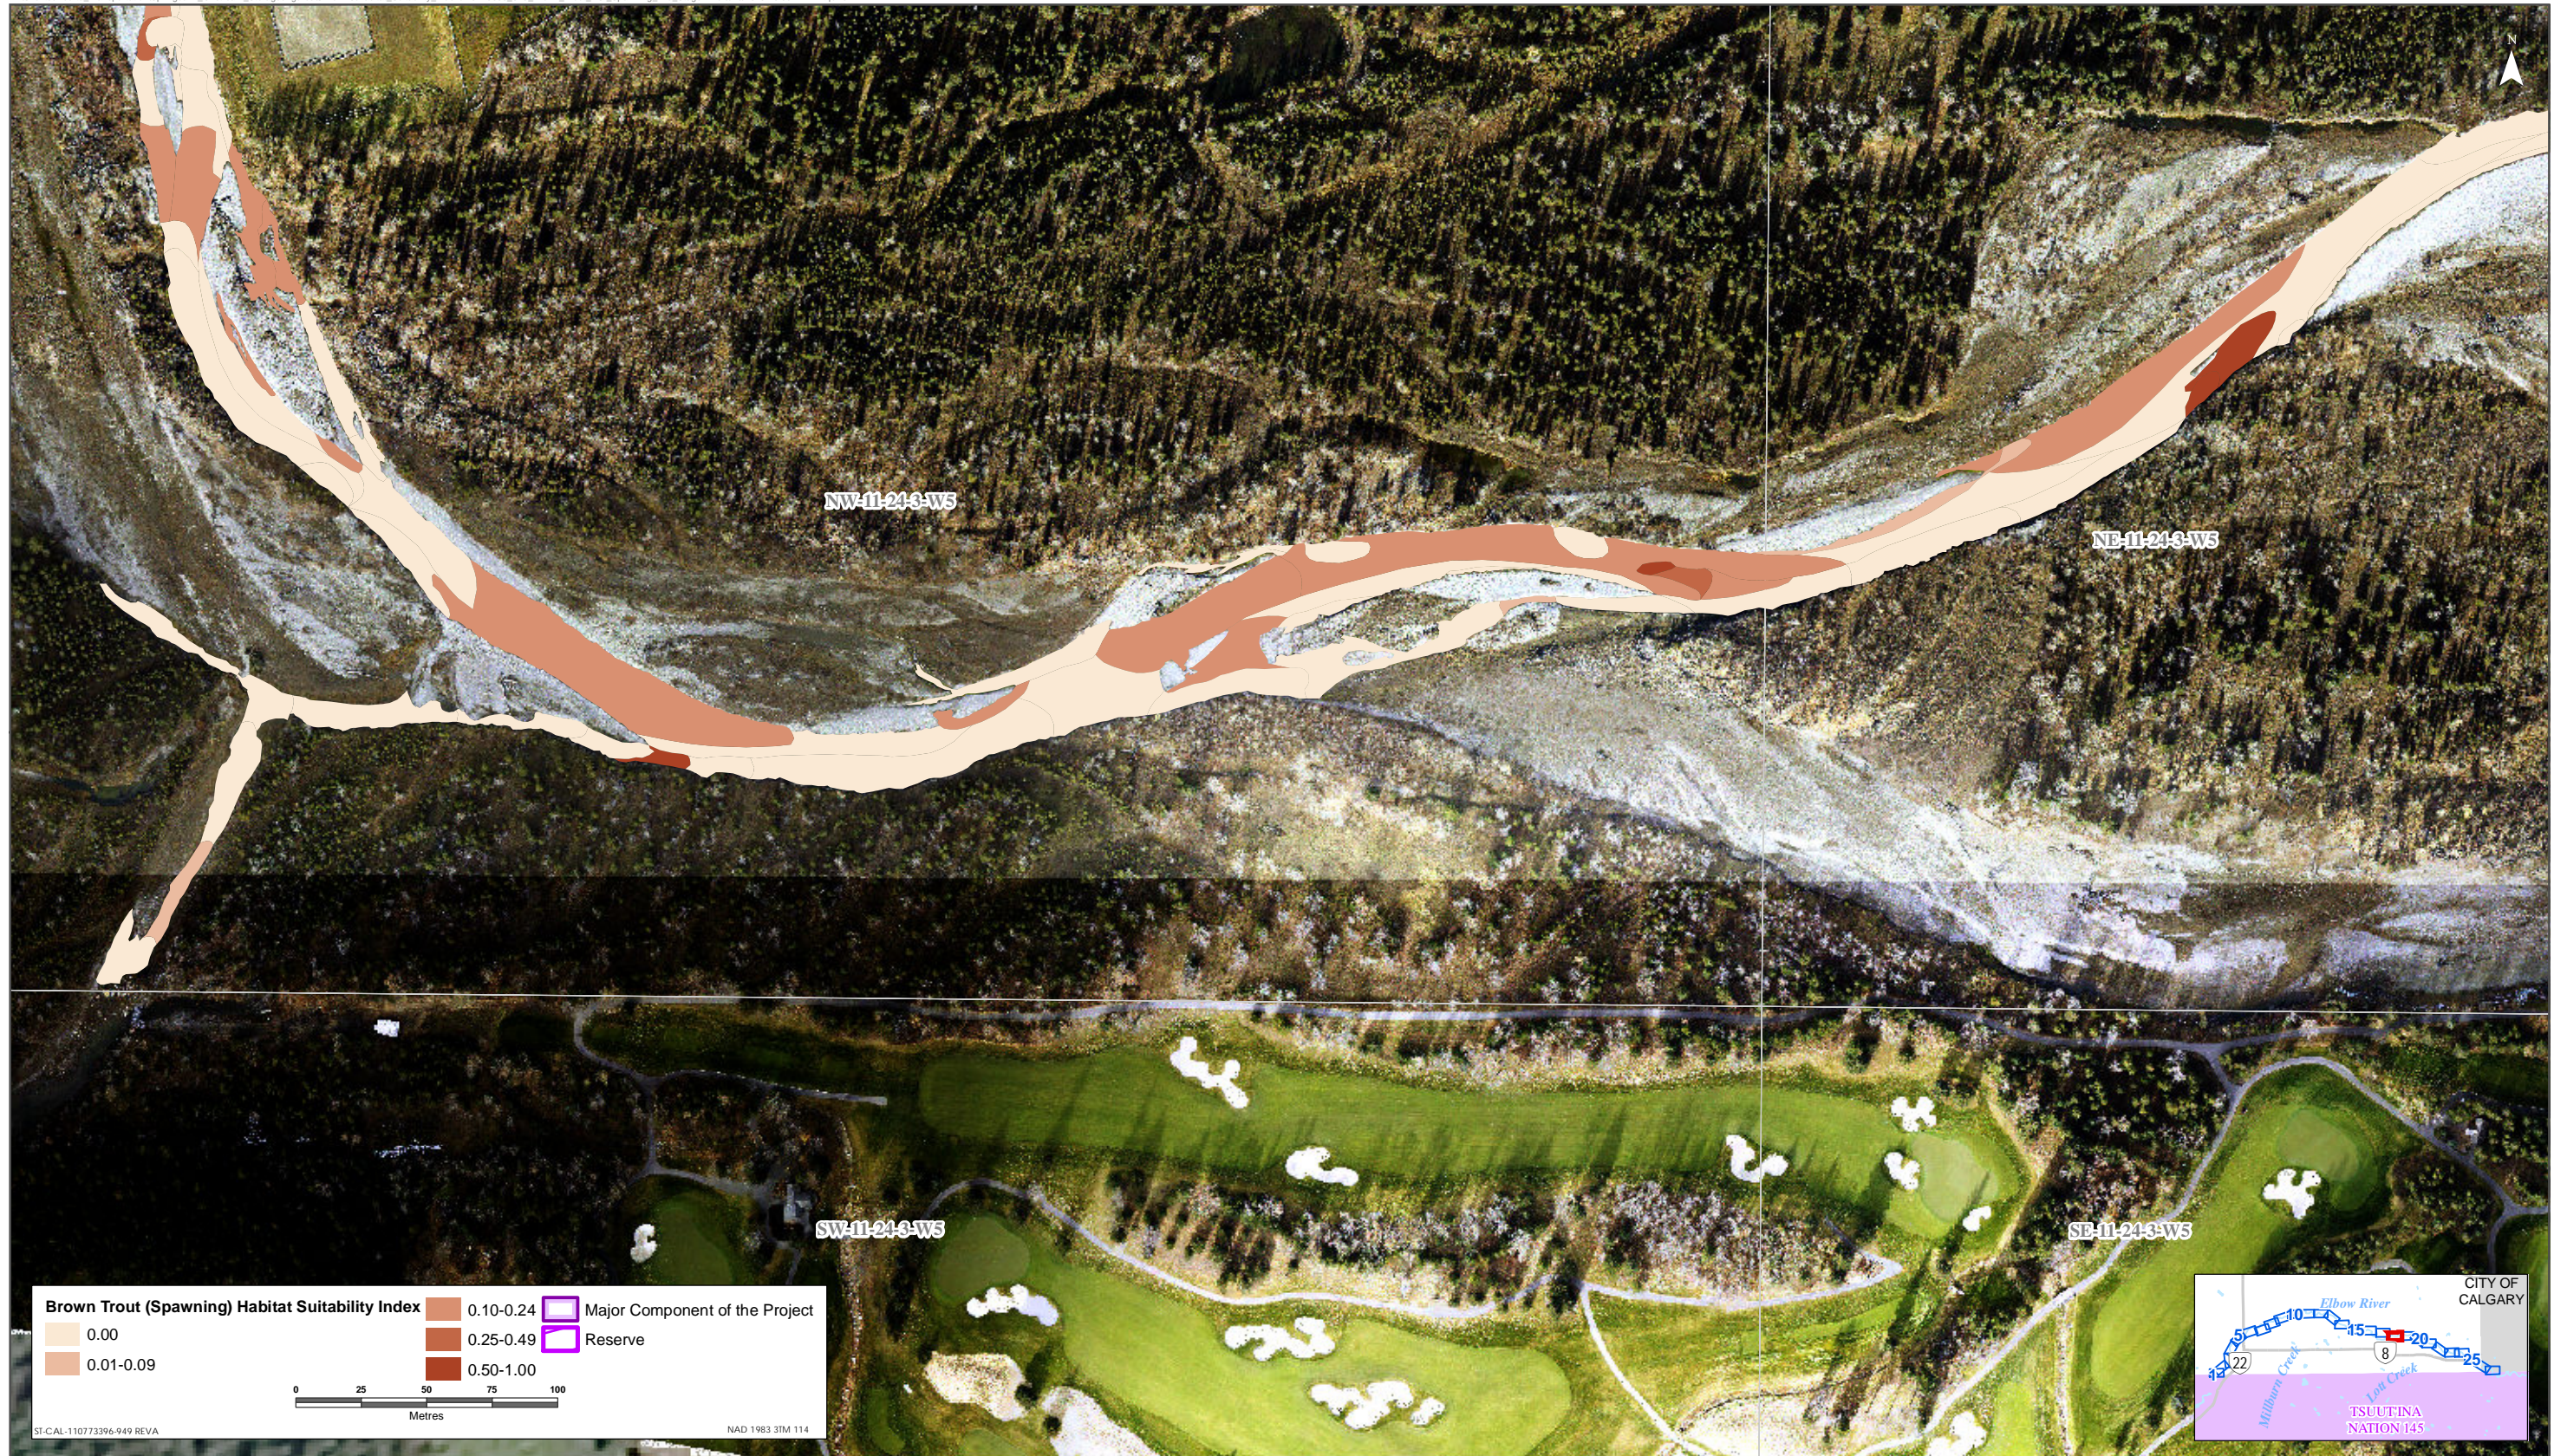

Brown Trout HSI Map for Elbow River (Spawning Life Stage)

Sources: Base Data - Government of Alberta, Government of Canada. Thematic Data - Stantec Ltd.
Imagery: 1.4m 10cm resolution October 2019