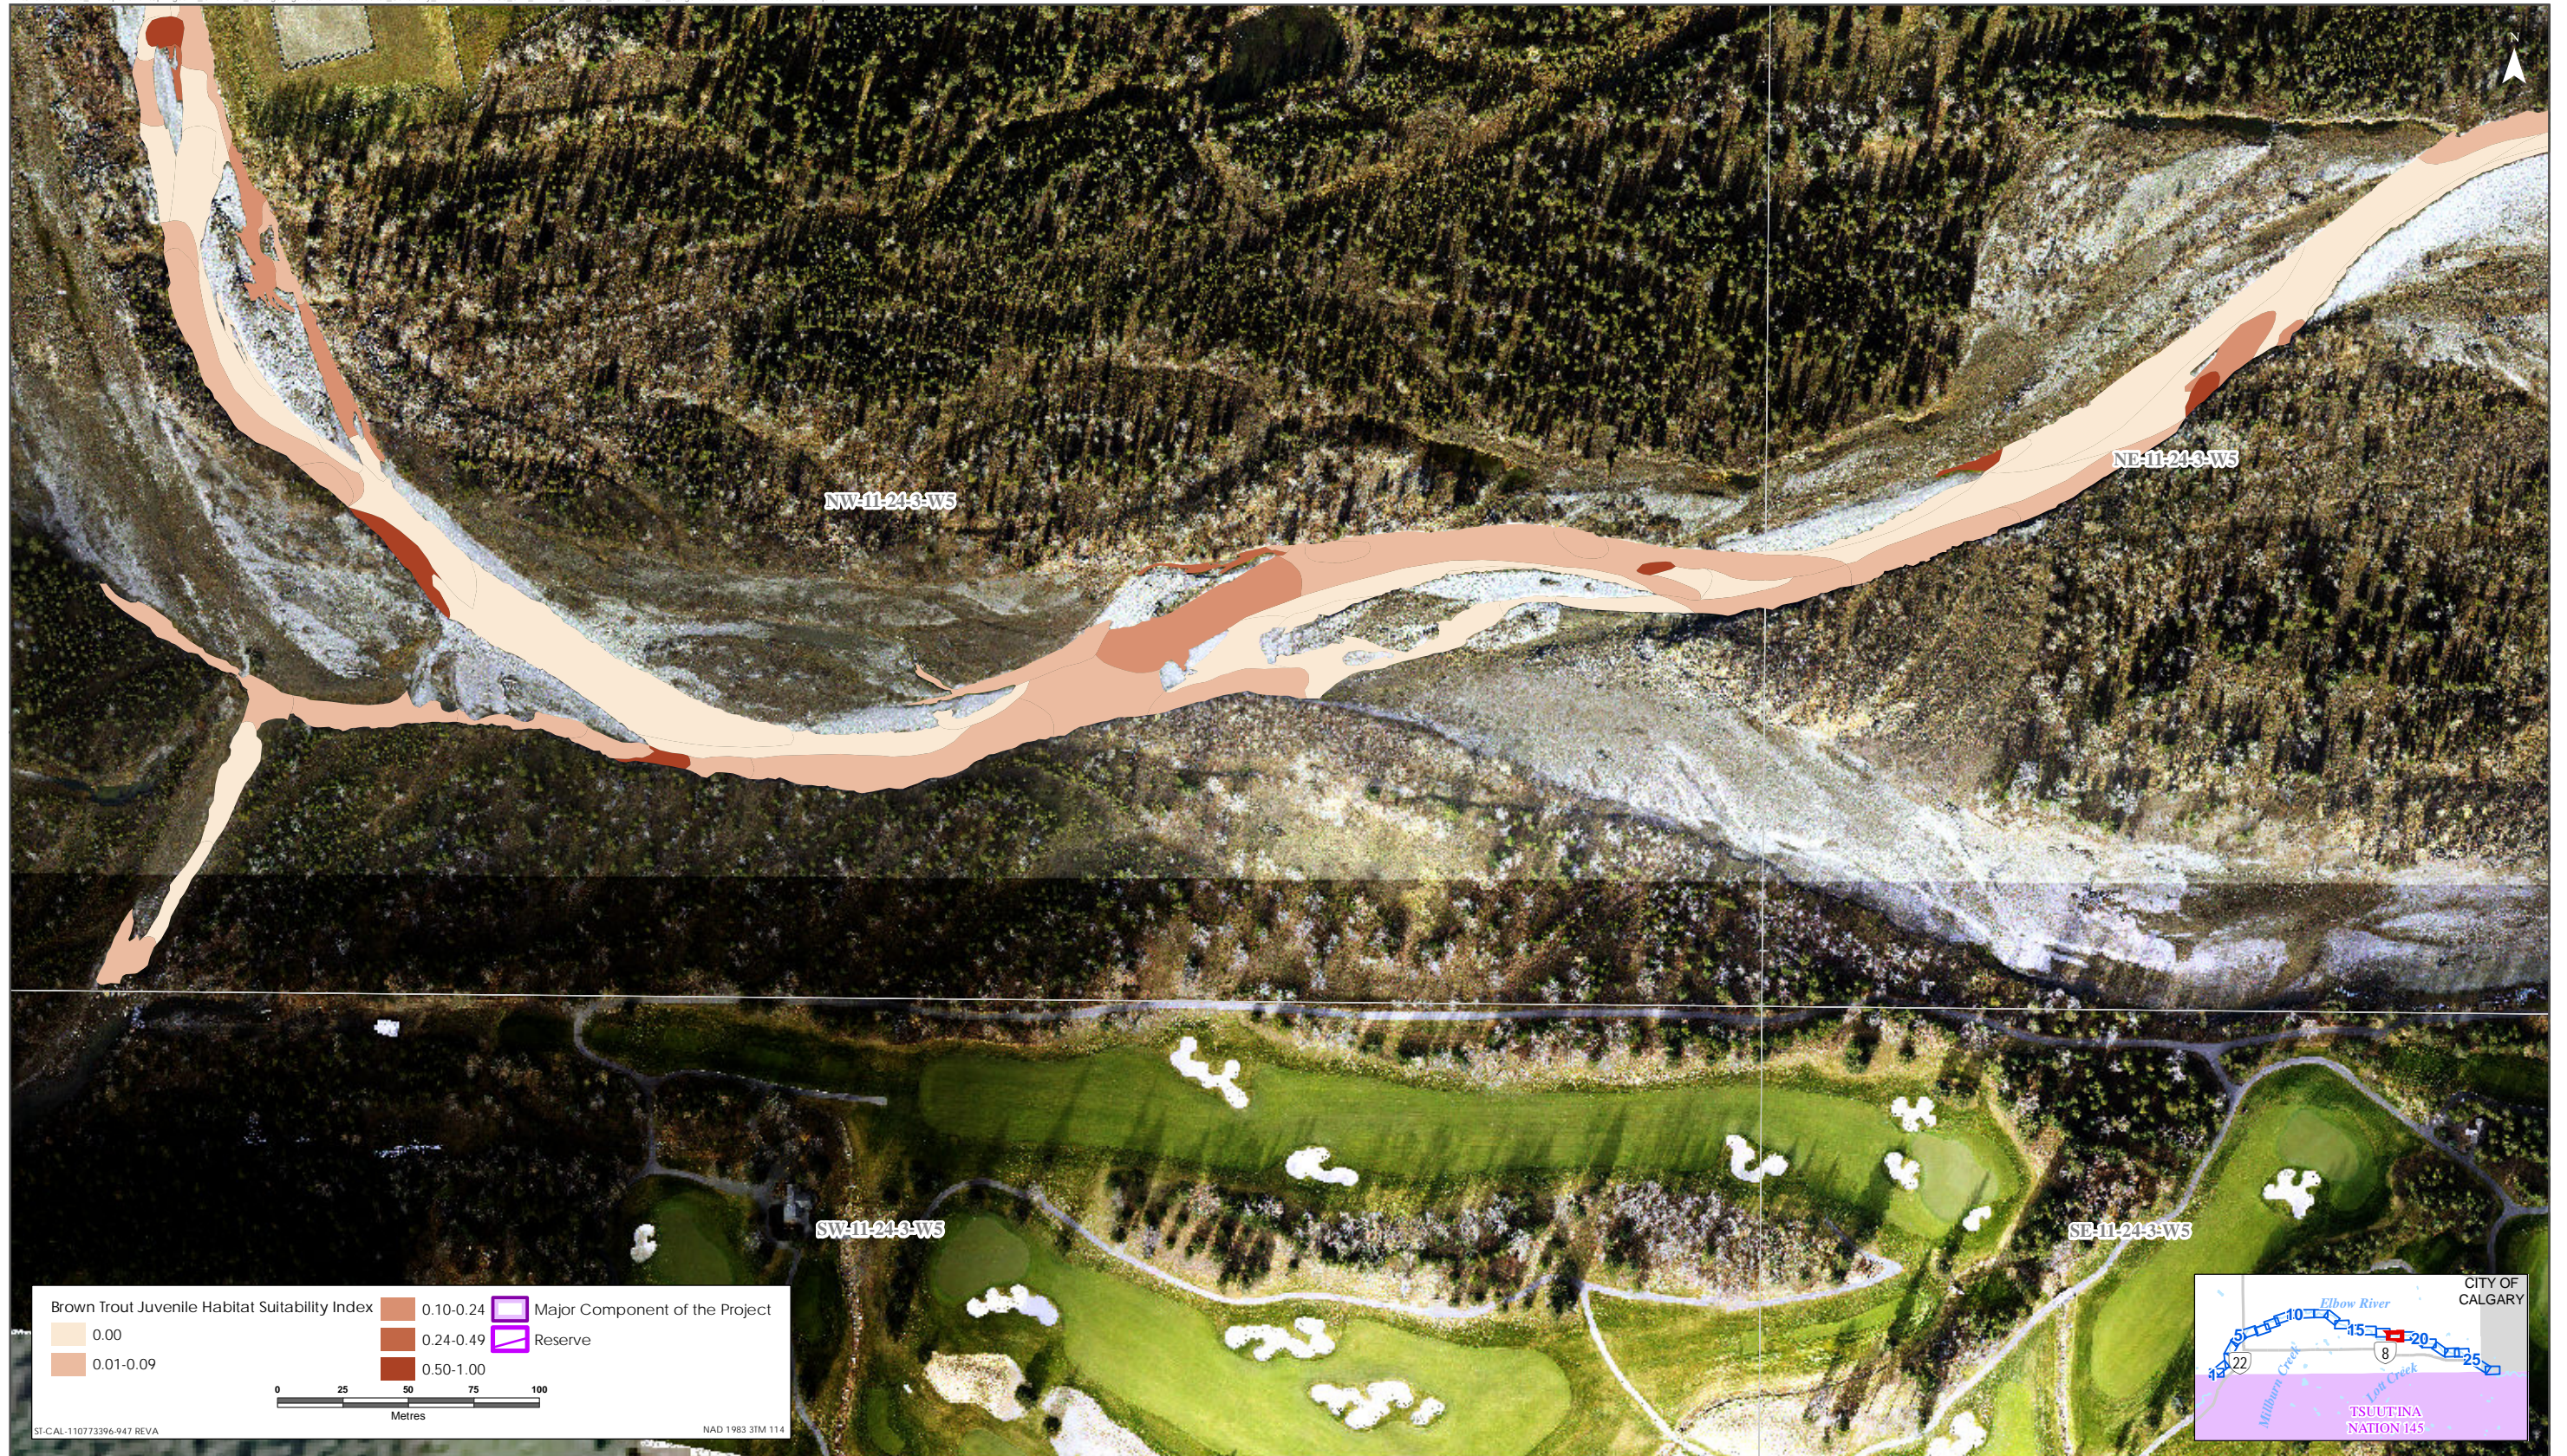

Brown Trout HSI Map for Elbow River (Juvenile Life Stage)

Sources: Base Data - Government of Alberta, Government of Canada. Thematic Data - Stantec Ltd.
Imagery: 1.4m 10cm resolution October 2019