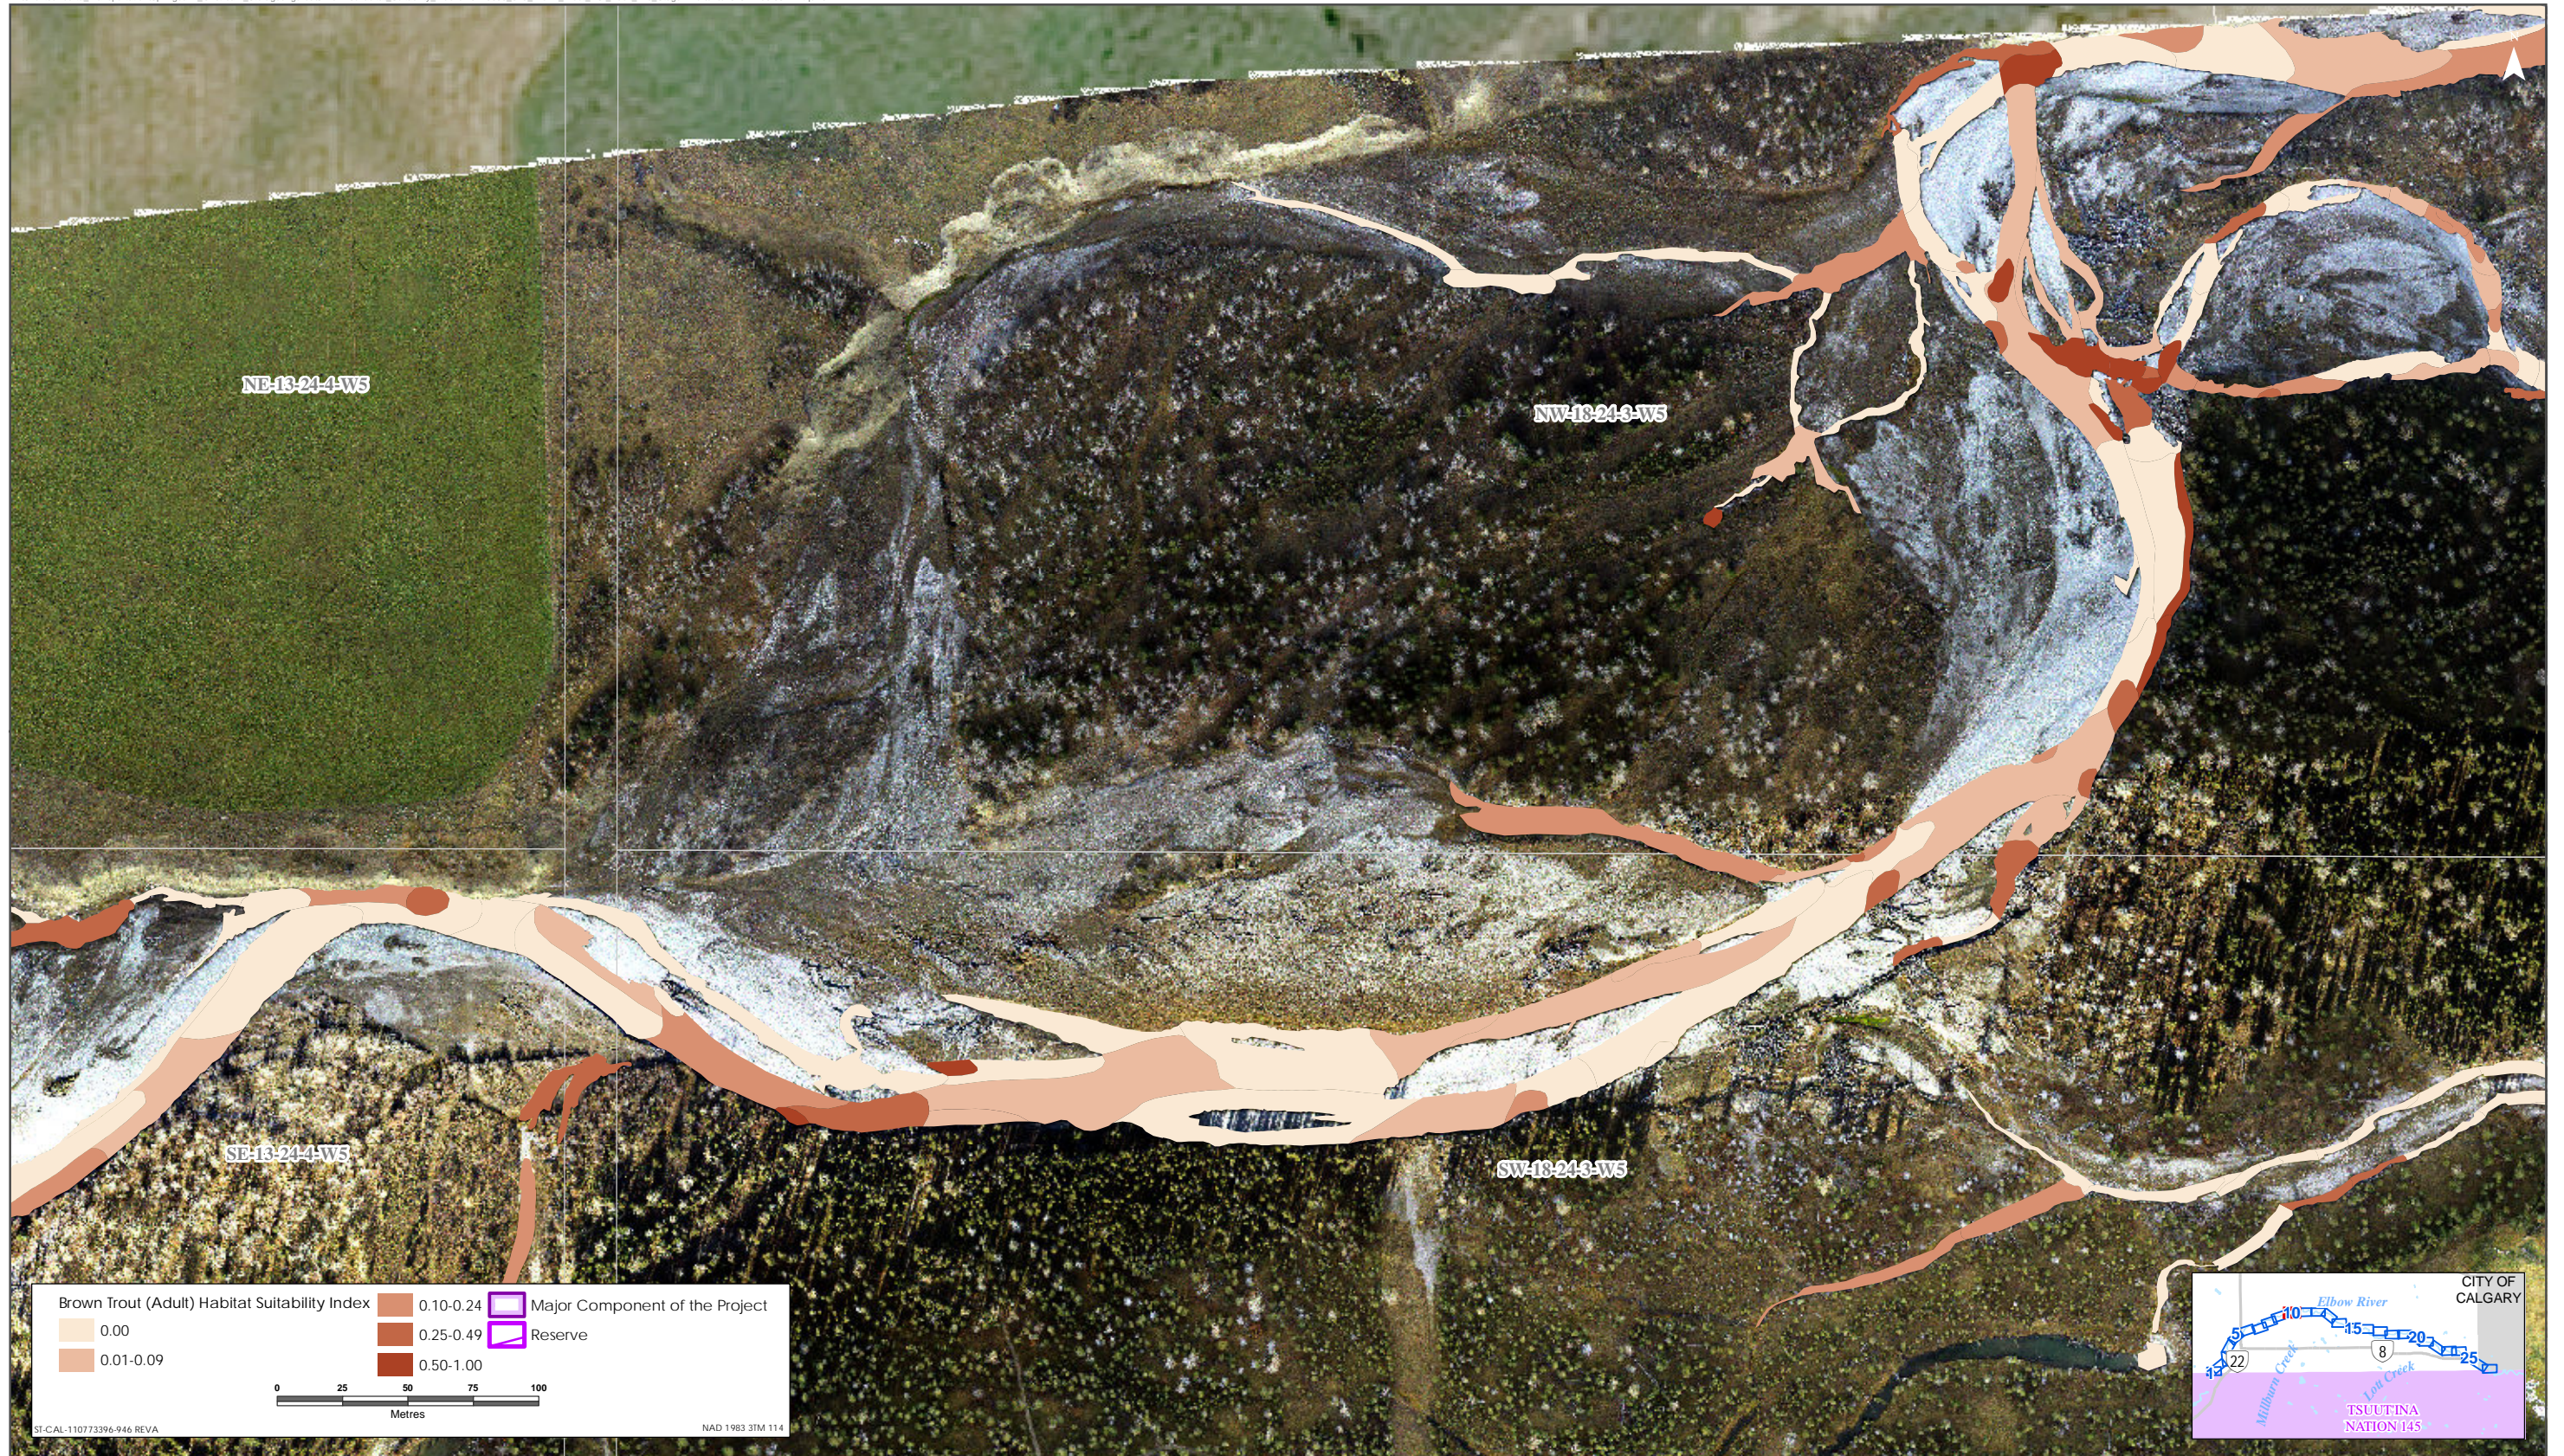

Brown Trout HSI Map for Elbow River (Adult Life Stage)

Sources: Base Data - Government of Alberta, Government of Canada. Thematic Data - Stantec Ltd.
Imagery: 1:1m 10cm resolution October 2019

Brown Trout HSI Map for Elbow River (Adult Life Stage)

Sources: Base Data - Government of Alberta, Government of Canada. Thematic Data - Stantec Ltd. Imagery: 1.4m 10cm resolution October 2019

Brown Trout HSI Map for Elbow River (Adult Life Stage)

Sources: Base Data - Government of Alberta, Government of Canada. Thematic Data - Stantec Ltd. Imagery: 1:1m 10cm resolution October 2019