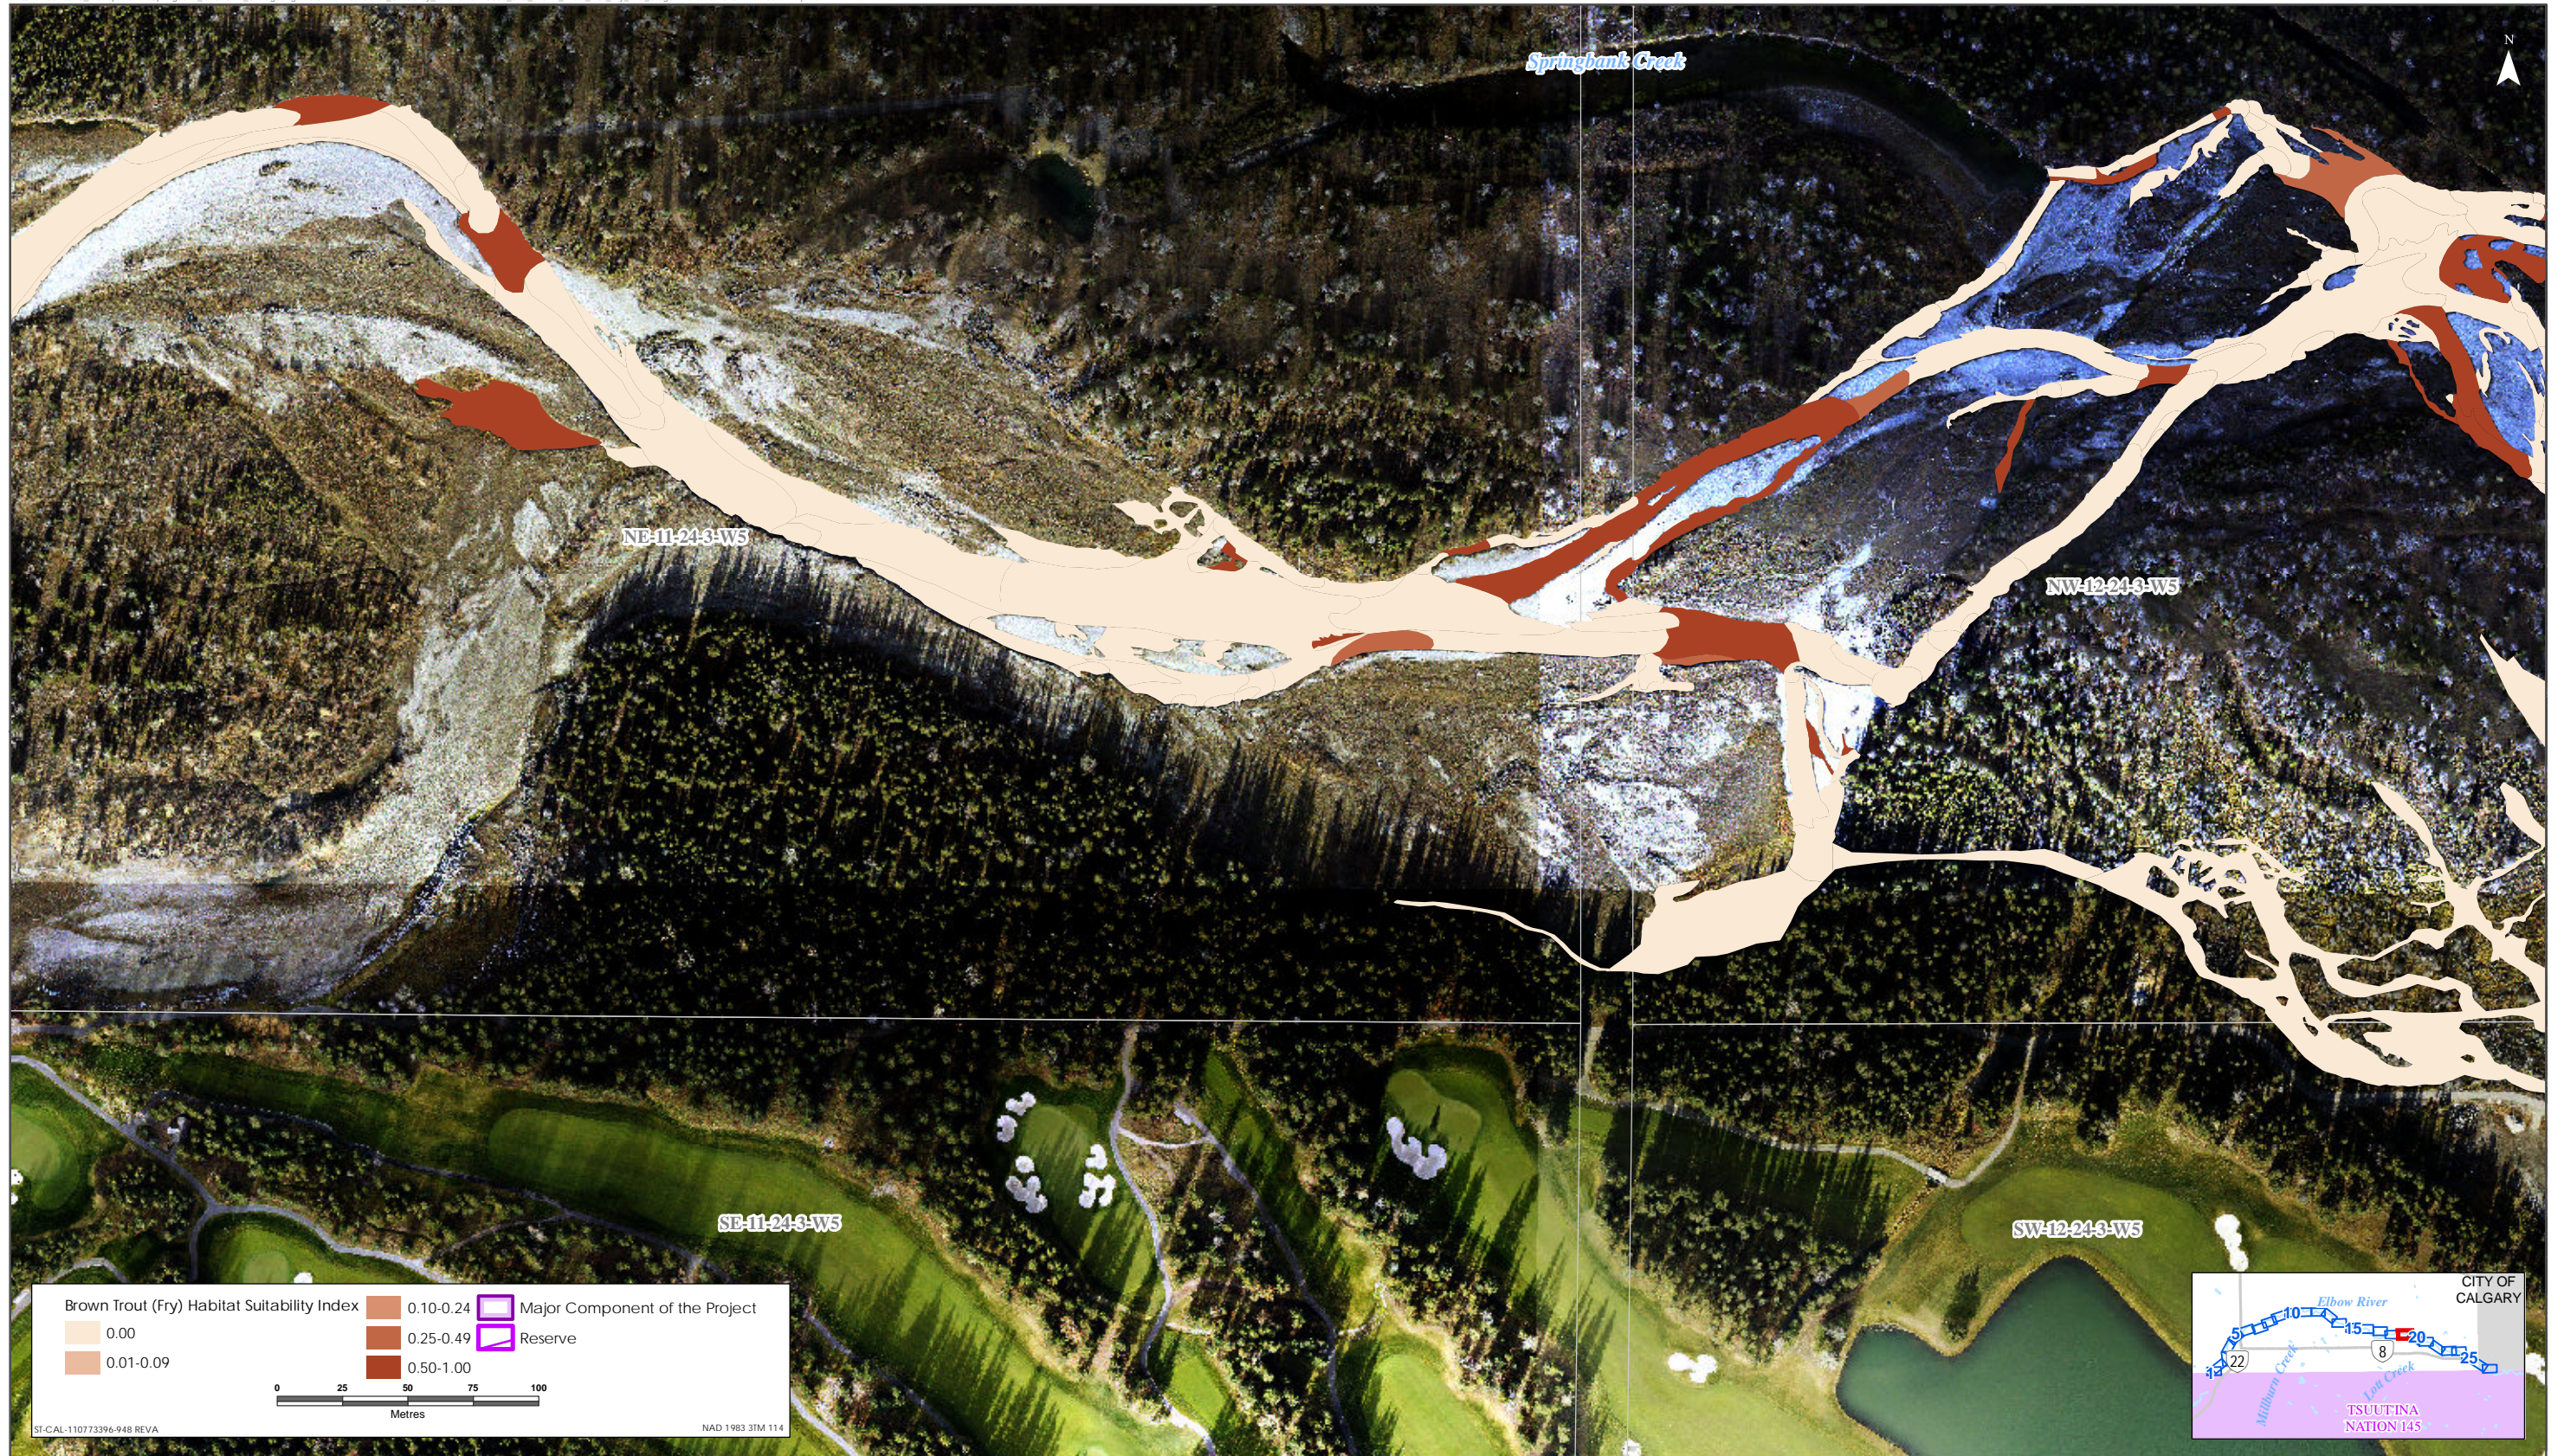

Brown Trout HSI Map for Elbow River (Fry Life Stage)

Sources: Base Data - Government of Alberta, Government of Canada. Thematic Data - Stantec Ltd.
 Imagery: 1:4m 10cm resolution October 2019

Brown Trout HSI Map for Elbow River (Fry Life Stage)

Sources: Base Data - Government of Alberta, Government of Canada. Thematic Data - Stantec Ltd.
Imagery: 1.4m 10cm resolution October 2019

Brown Trout HSI Map for Elbow River (Fry Life Stage)

Sources: Base Data - Government of Alberta, Government of Canada. Thematic Data - Stantec Ltd. Imagery: 1:41 10cm resolution October 2019