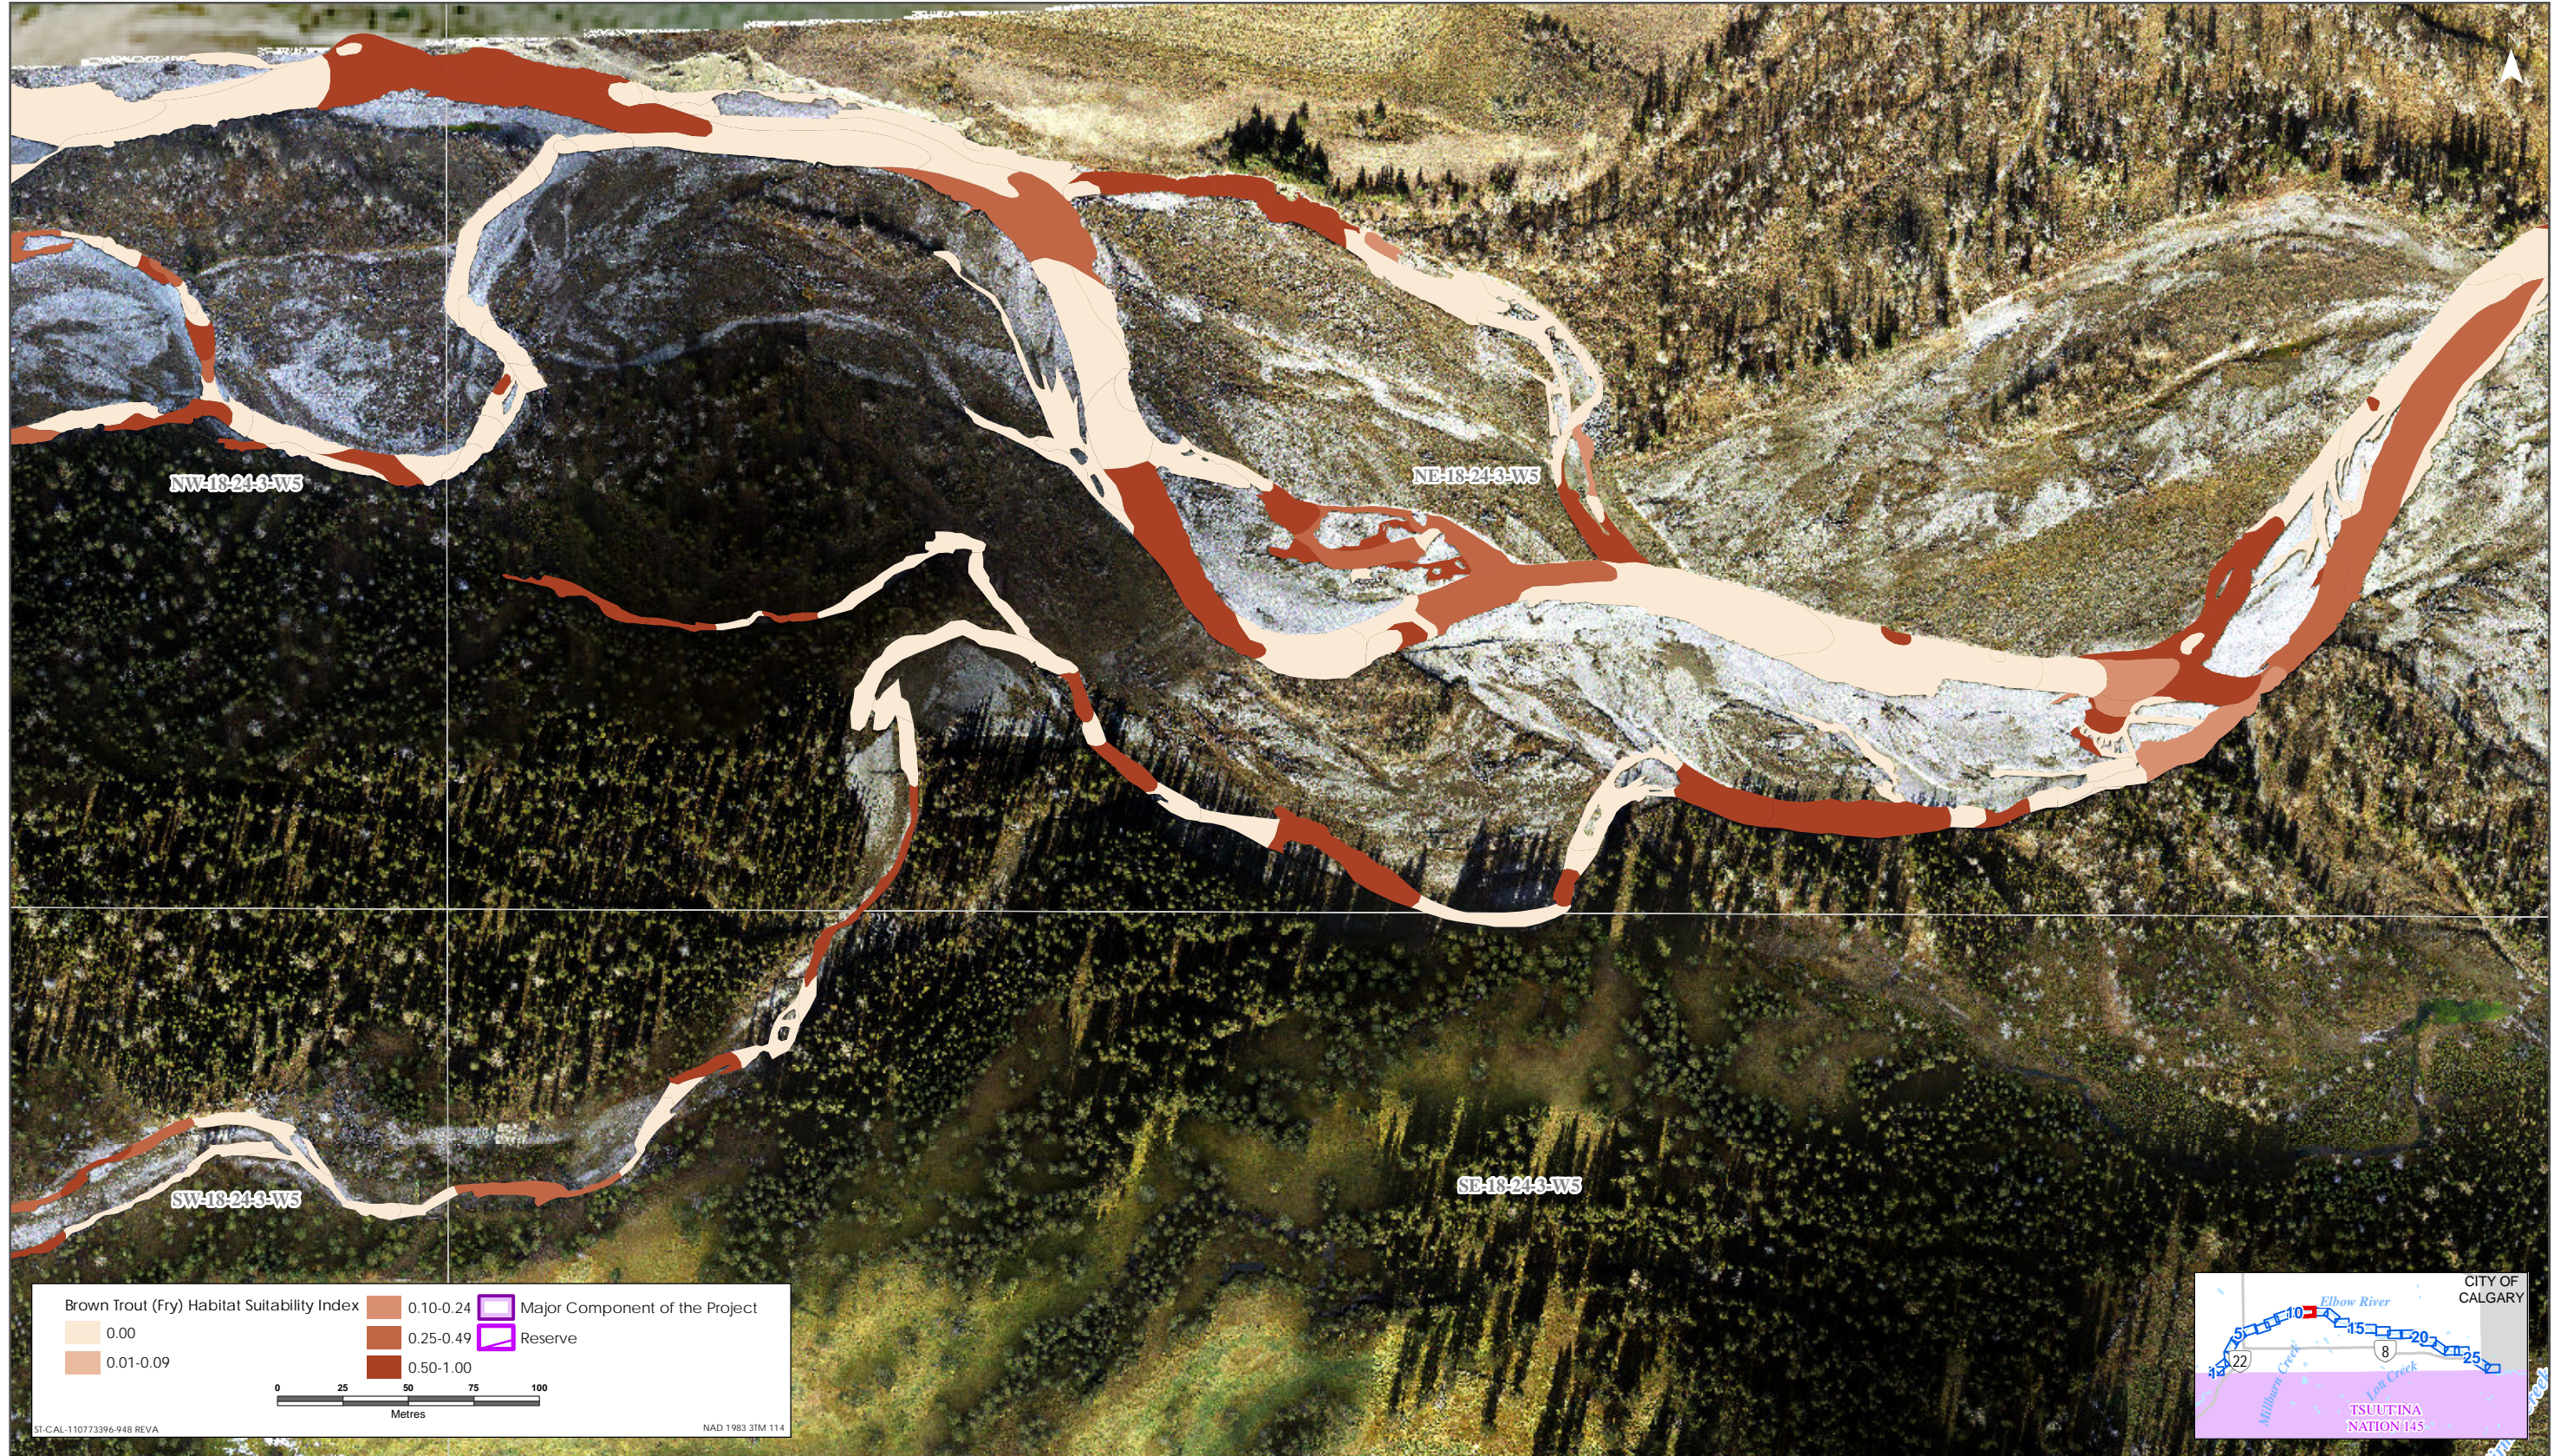

Brown Trout HSI Map for Elbow River (Fry Life Stage)

Sources: Base Data - Government of Alberta, Government of Canada. Thematic Data - Stantec Ltd.
Imagery: 1:4m 10cm resolution October 2019