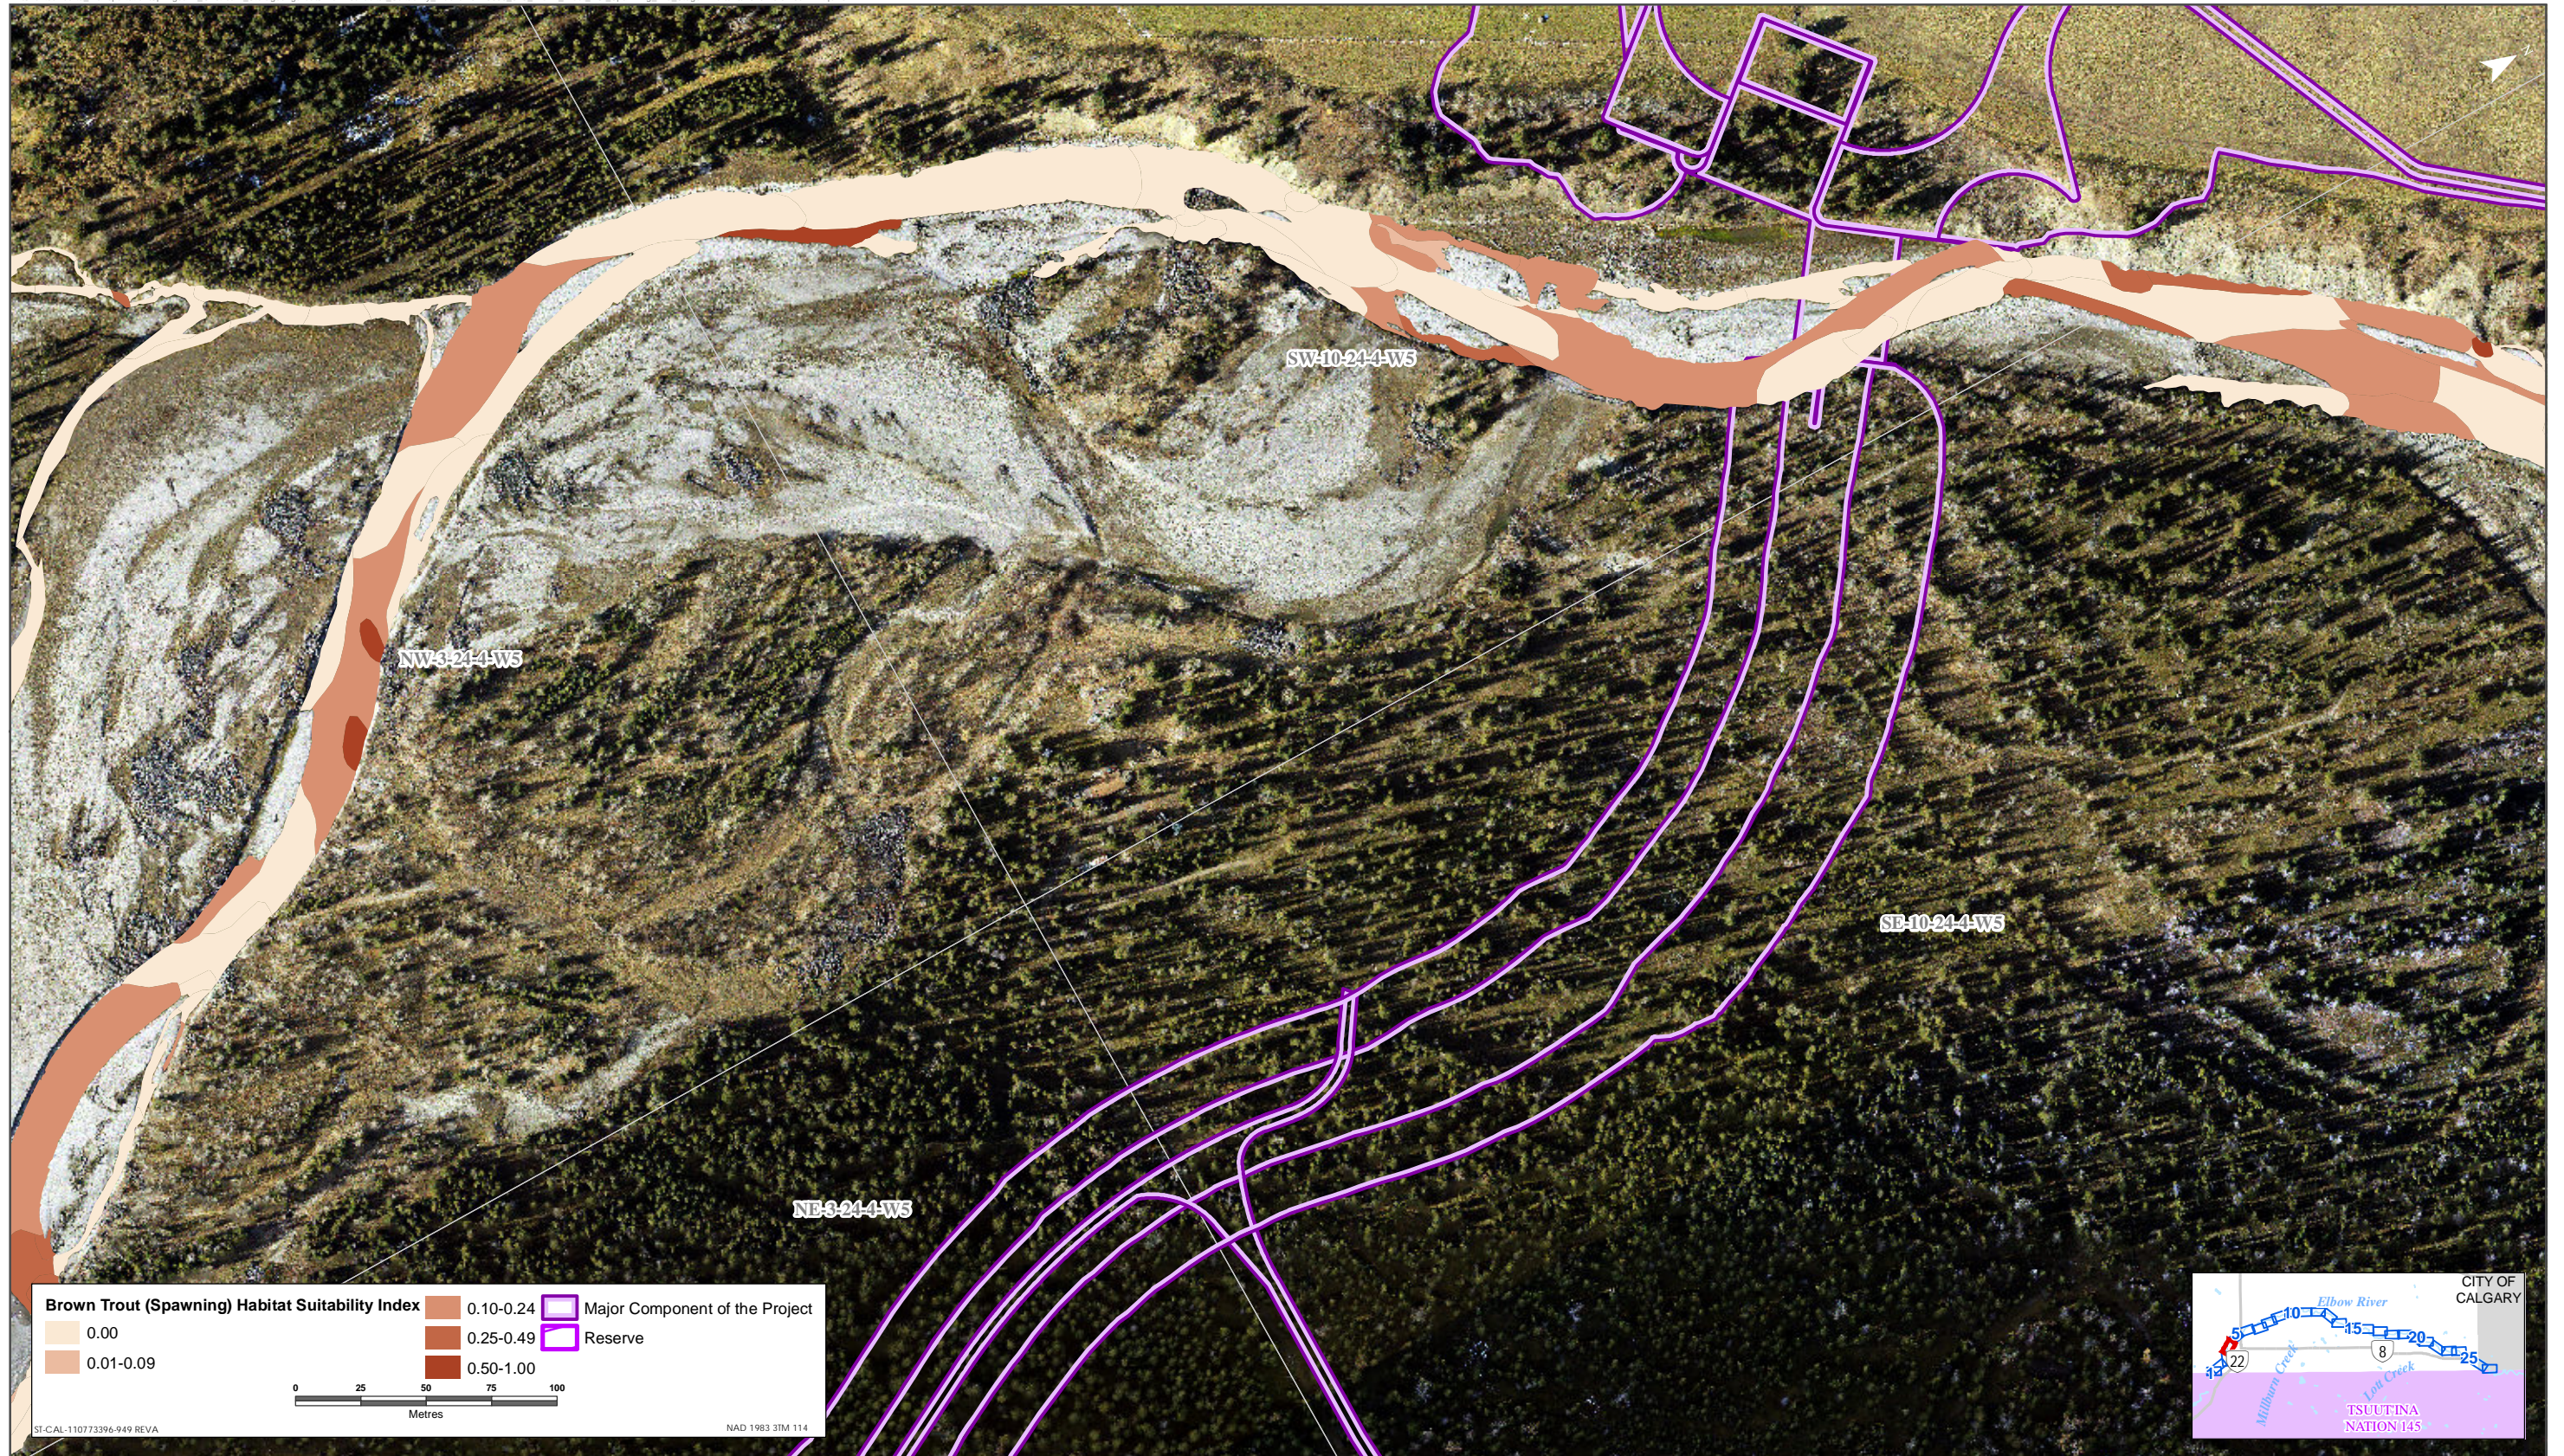

Brown Trout HSI Map for Elbow River (Spawning Life Stage)

Sources: Base Data - Government of Alberta, Government of Canada. Thematic Data - Stantec Ltd. Imagery: 1.4m 10cm resolution October 2019