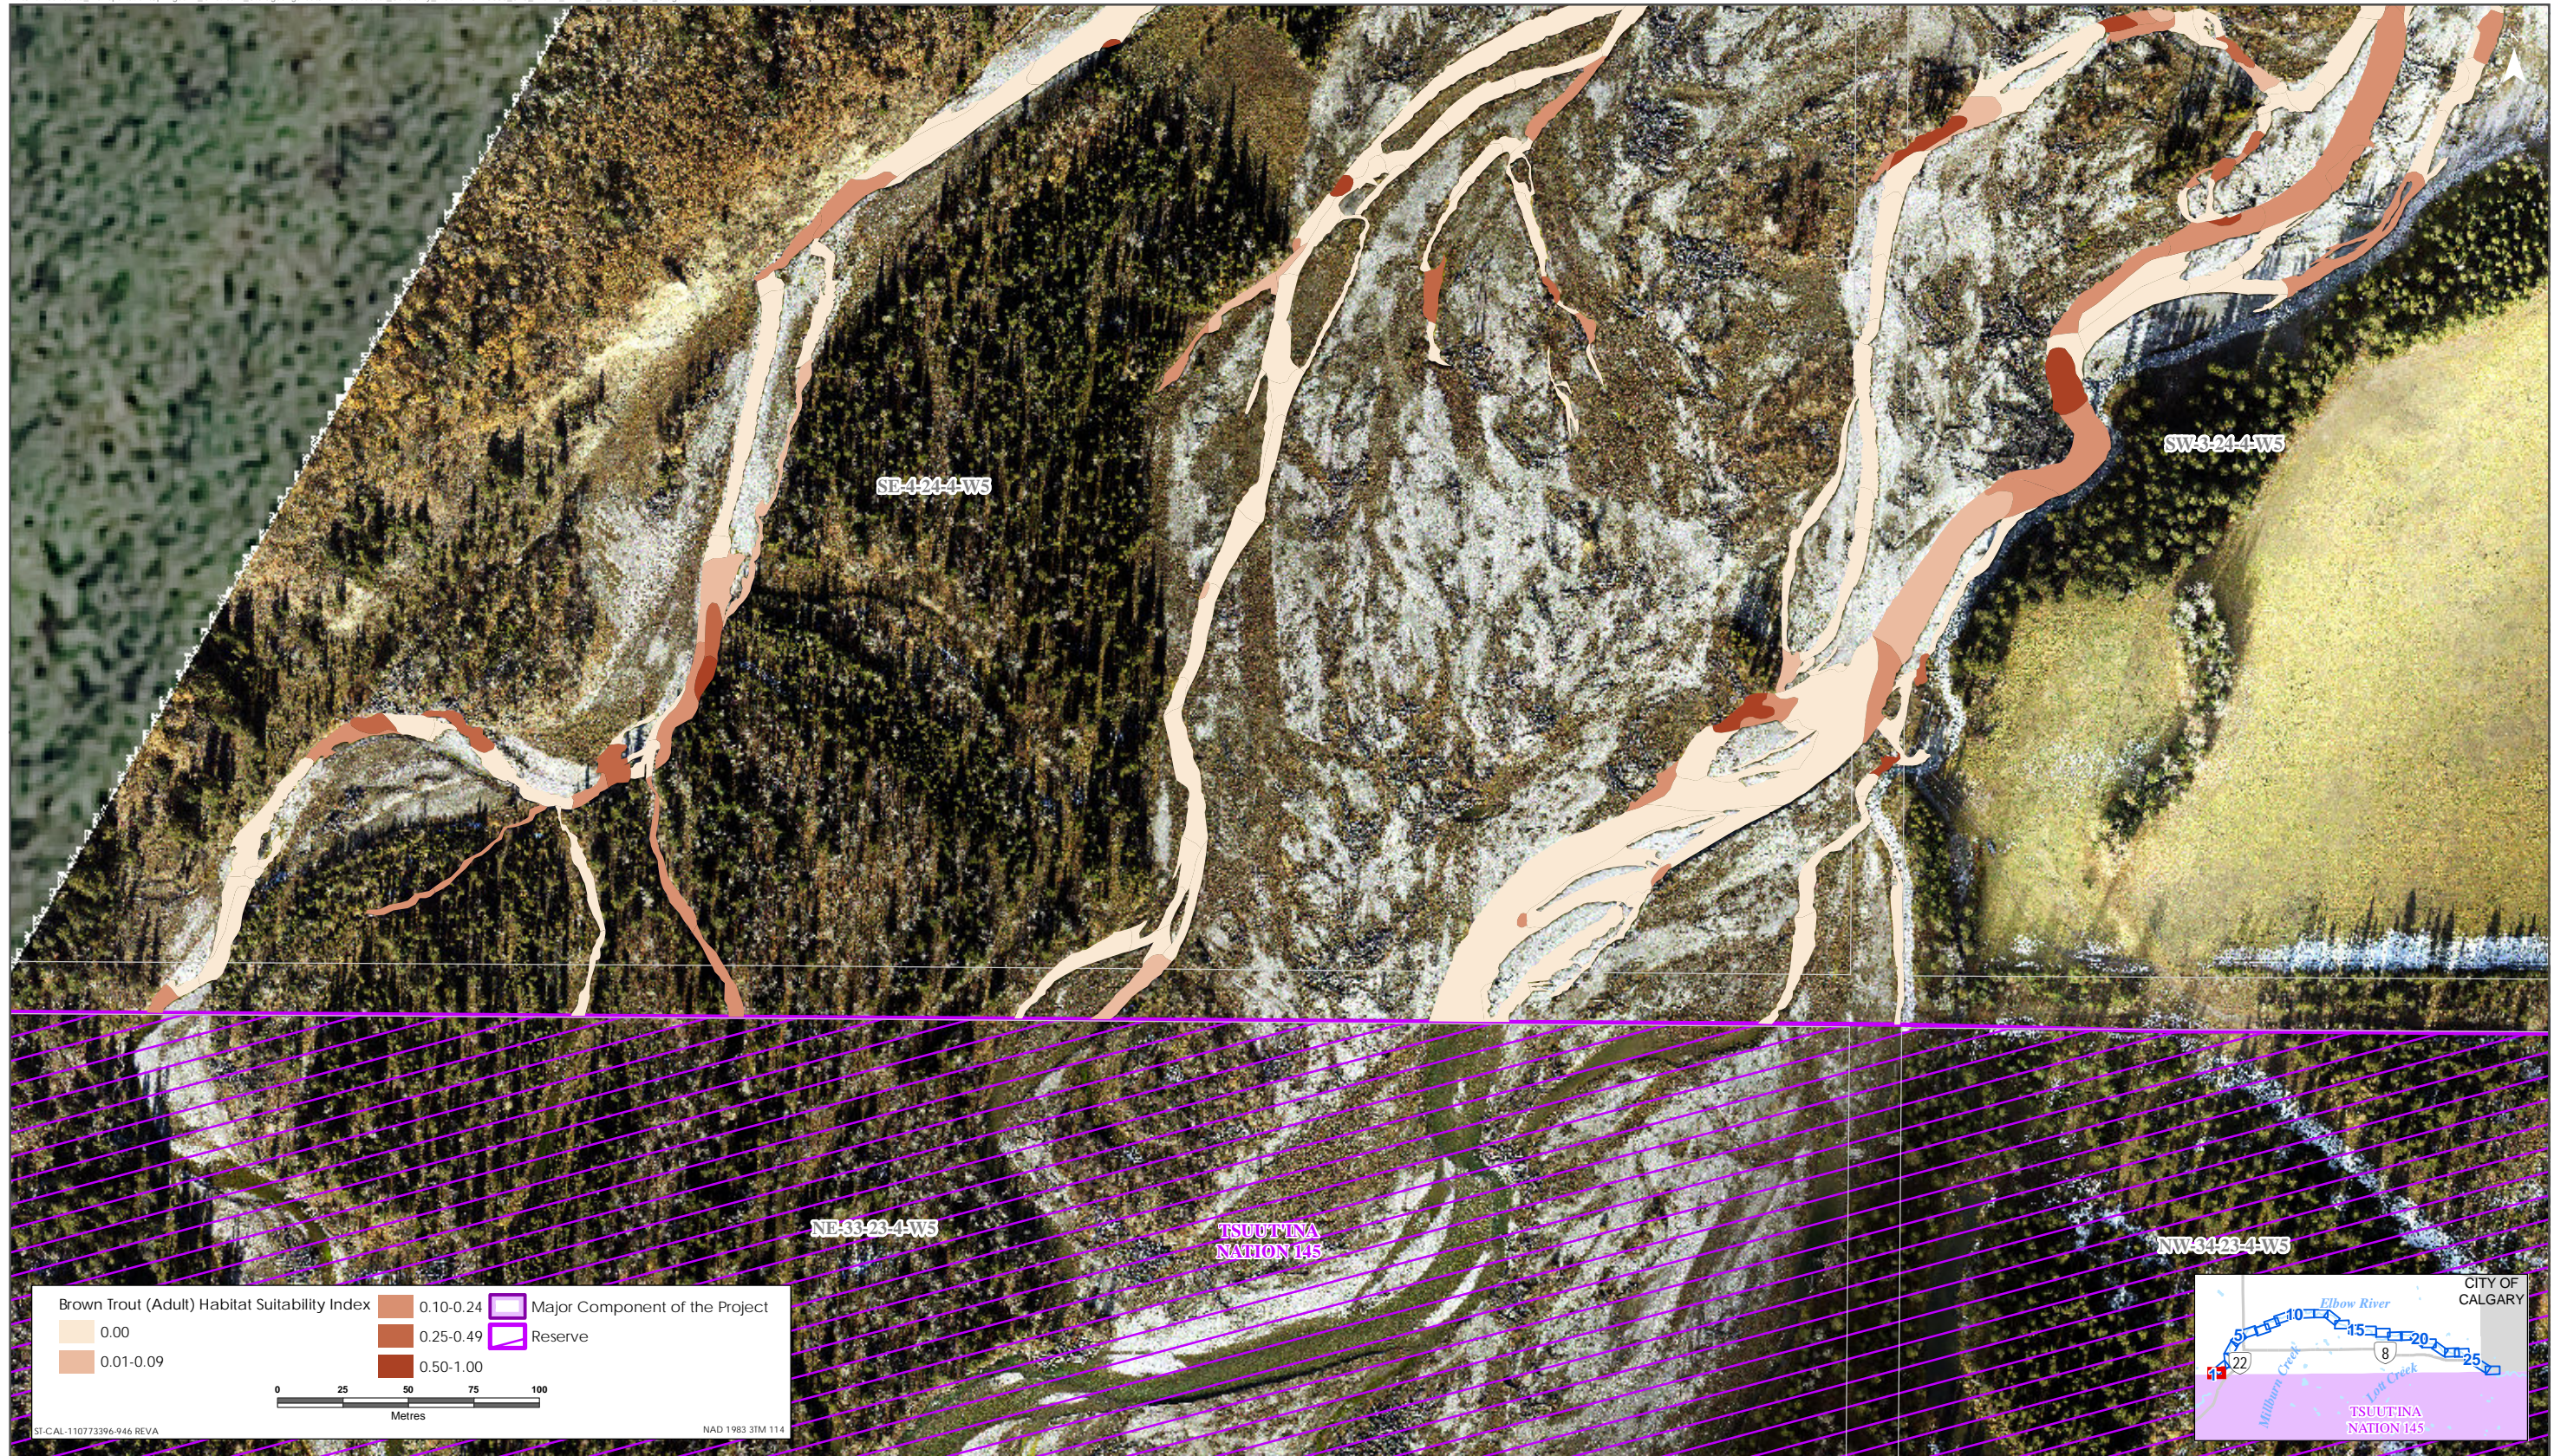

Sources: Base Data - Government of Alberta, Government of Canada. Thematic Data - Stantec Ltd. Imagery: 1:1m 10cm resolution October 2019