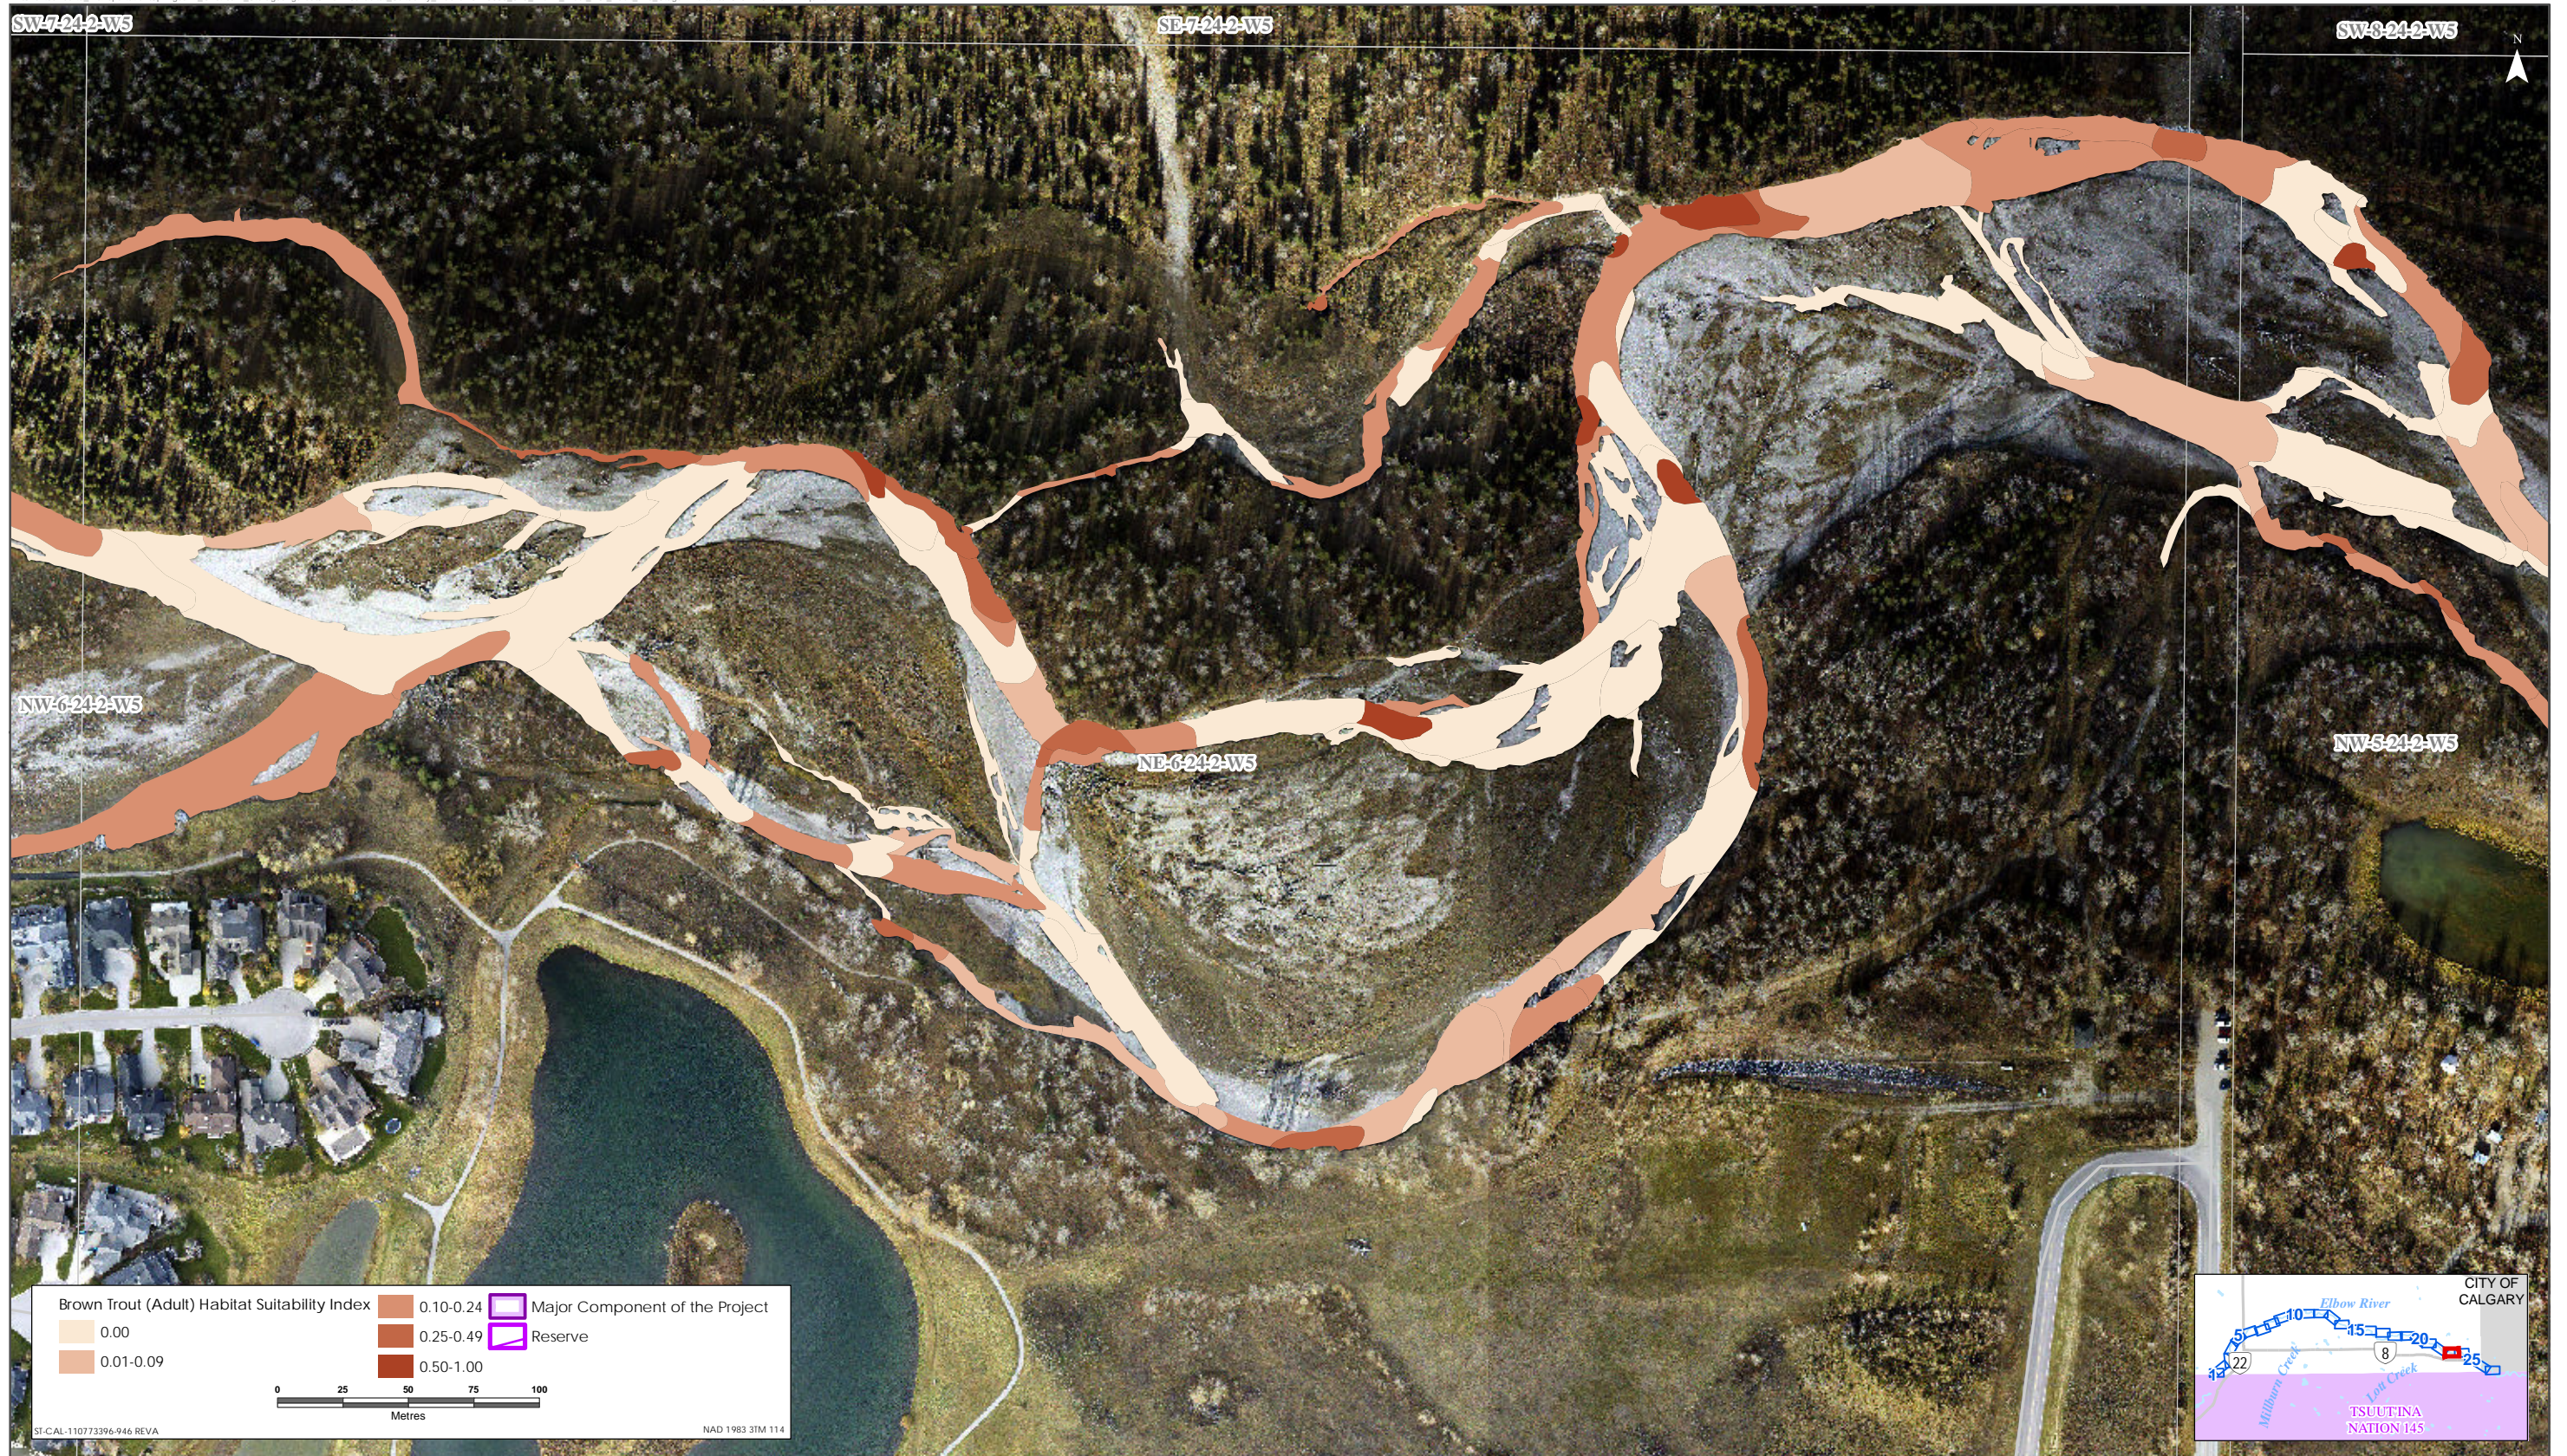

Brown Trout HSI Map for Elbow River (Adult Life Stage)

Sources: Base Data - Government of Alberta, Government of Canada. Thematic Data - Stantec Ltd. Imagery: 1:4m 10cm resolution October 2019