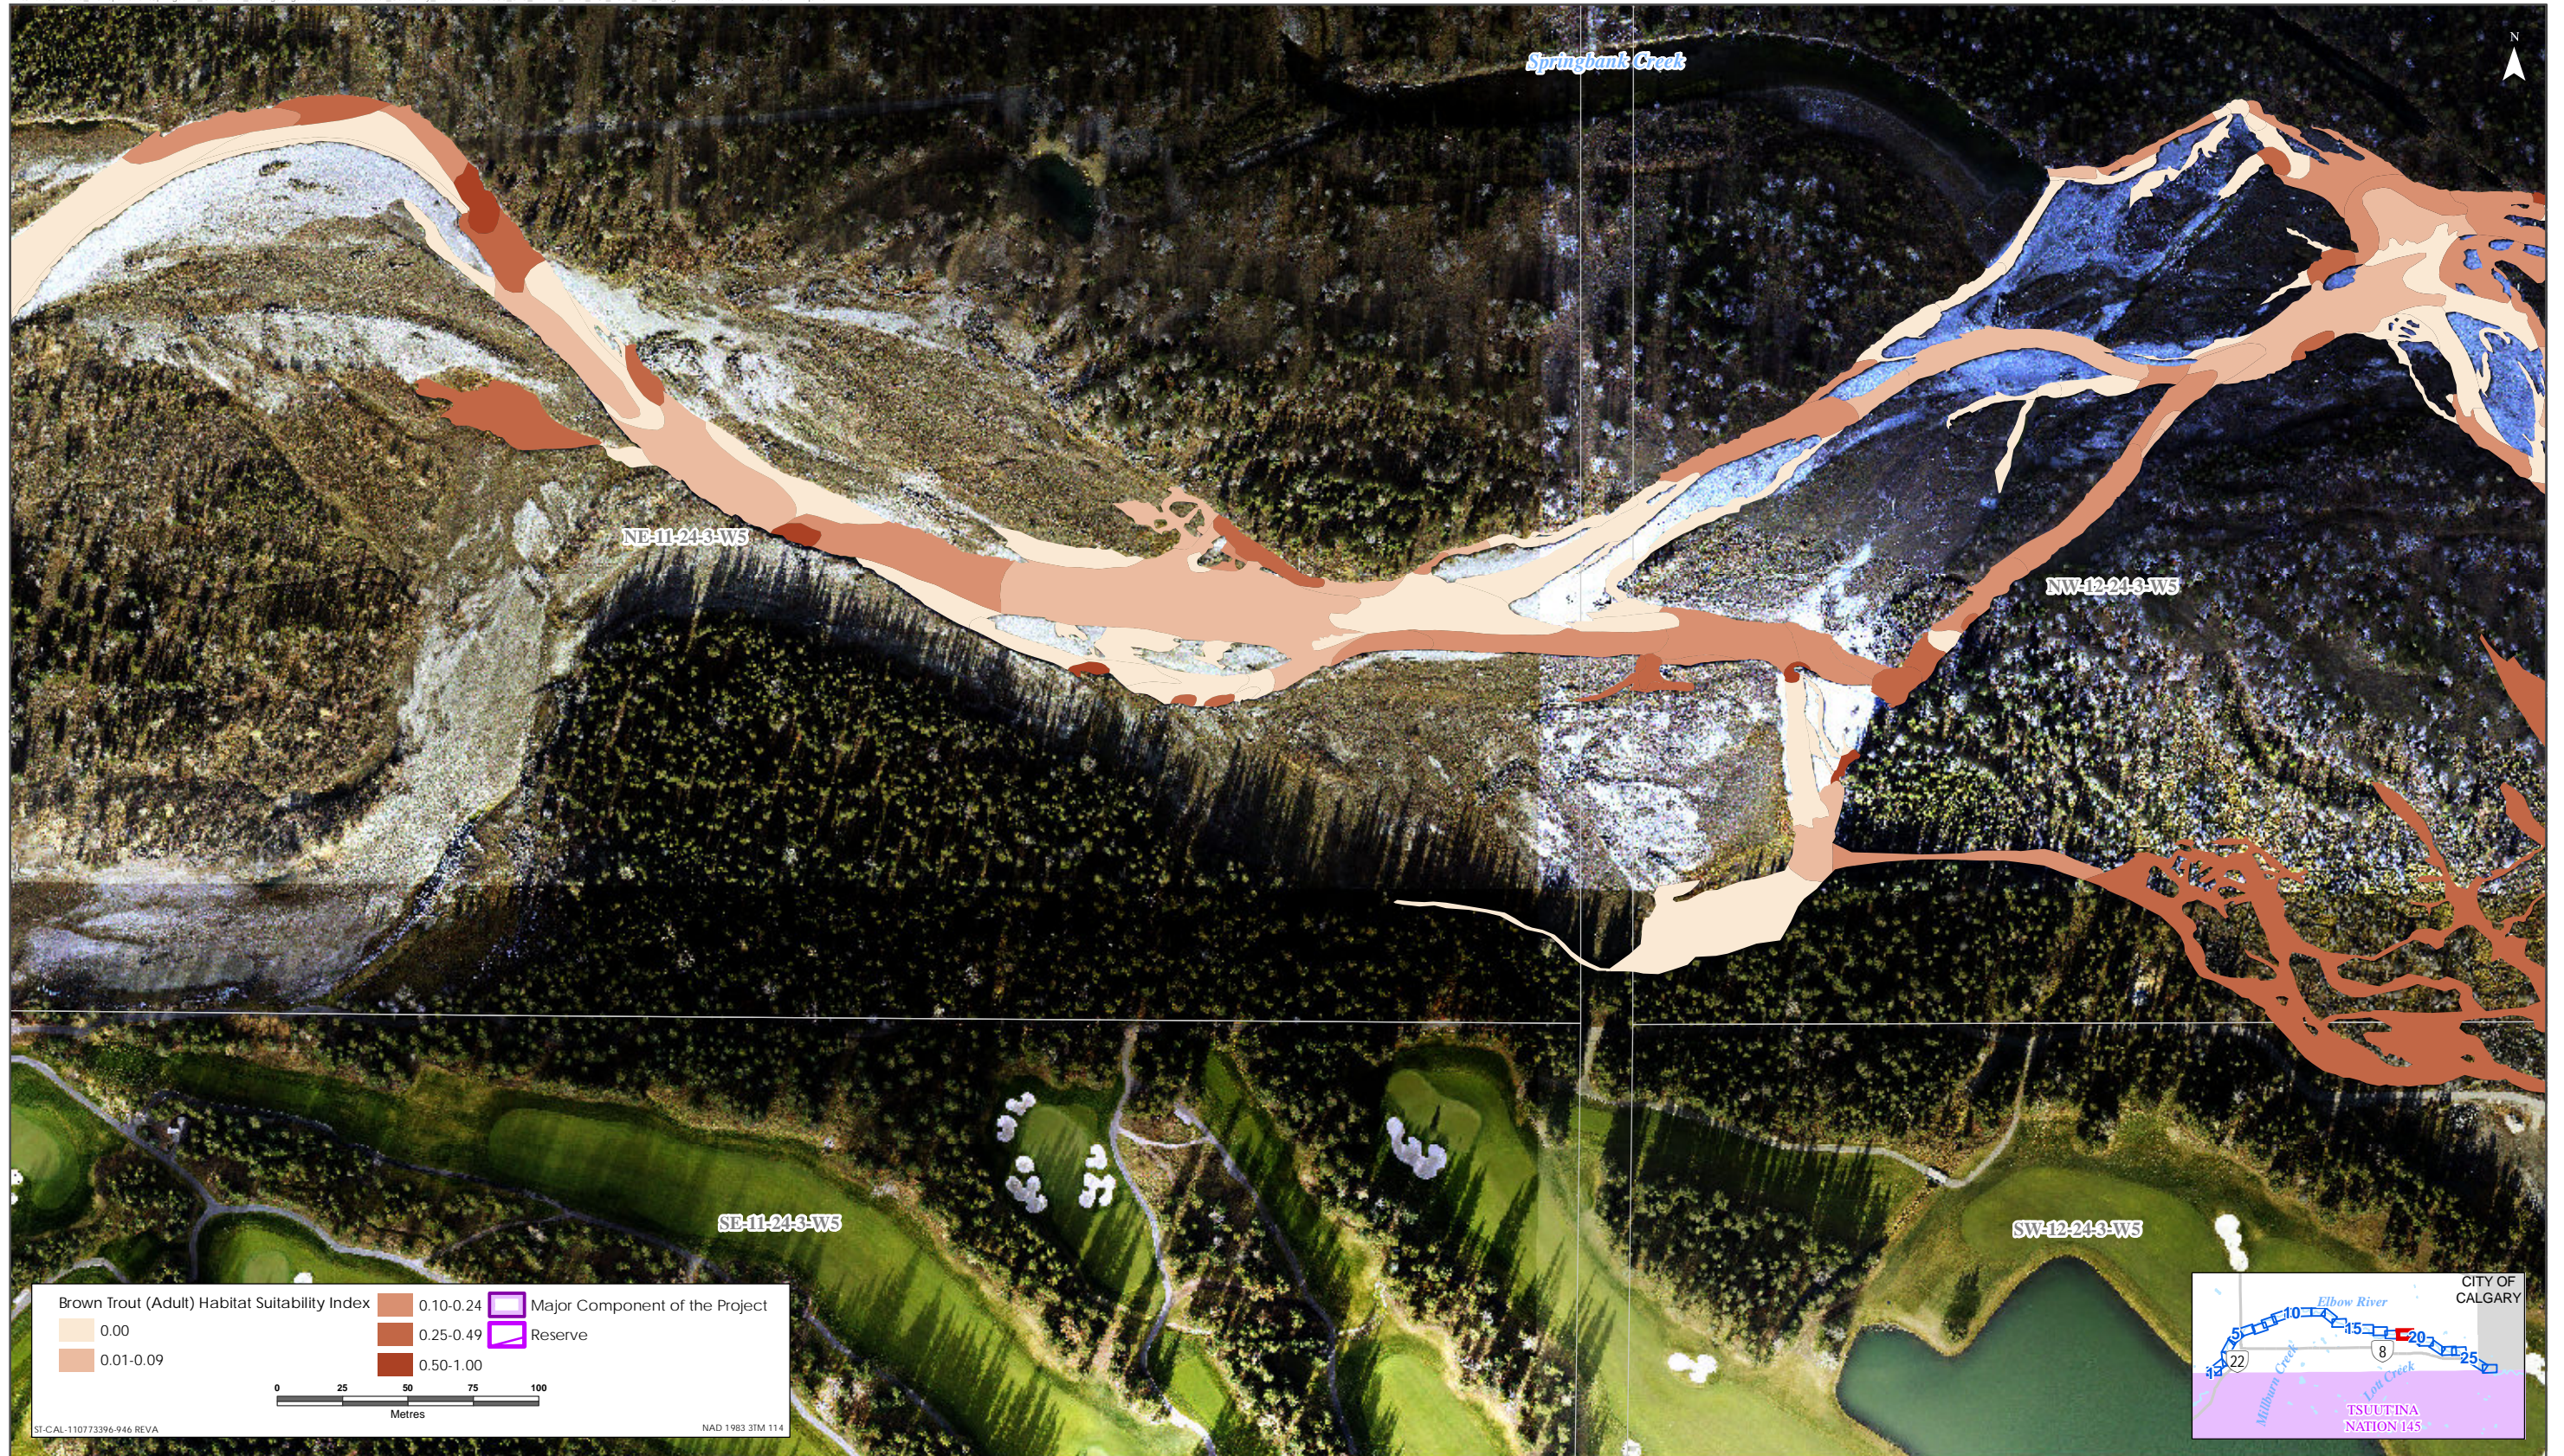

Brown Trout HSI Map for Elbow River (Adult Life Stage)

Sources: Base Data - Government of Alberta, Government of Canada. Thematic Data - Stantec Ltd. Imagery: 1.4m 10cm resolution October 2019

Brown Trout HSI Map for Elbow River (Adult Life Stage)

Sources: Base Data - Government of Alberta, Government of Canada. Thematic Data - Stantec Ltd. Imagery: 1.4m 10cm resolution October 2019

Brown Trout HSI Map for Elbow River (Adult Life Stage)

Sources: Base Data - Government of Alberta, Government of Canada. Thematic Data - Stantec Ltd. Imagery: 1:1m 10cm resolution October 2019