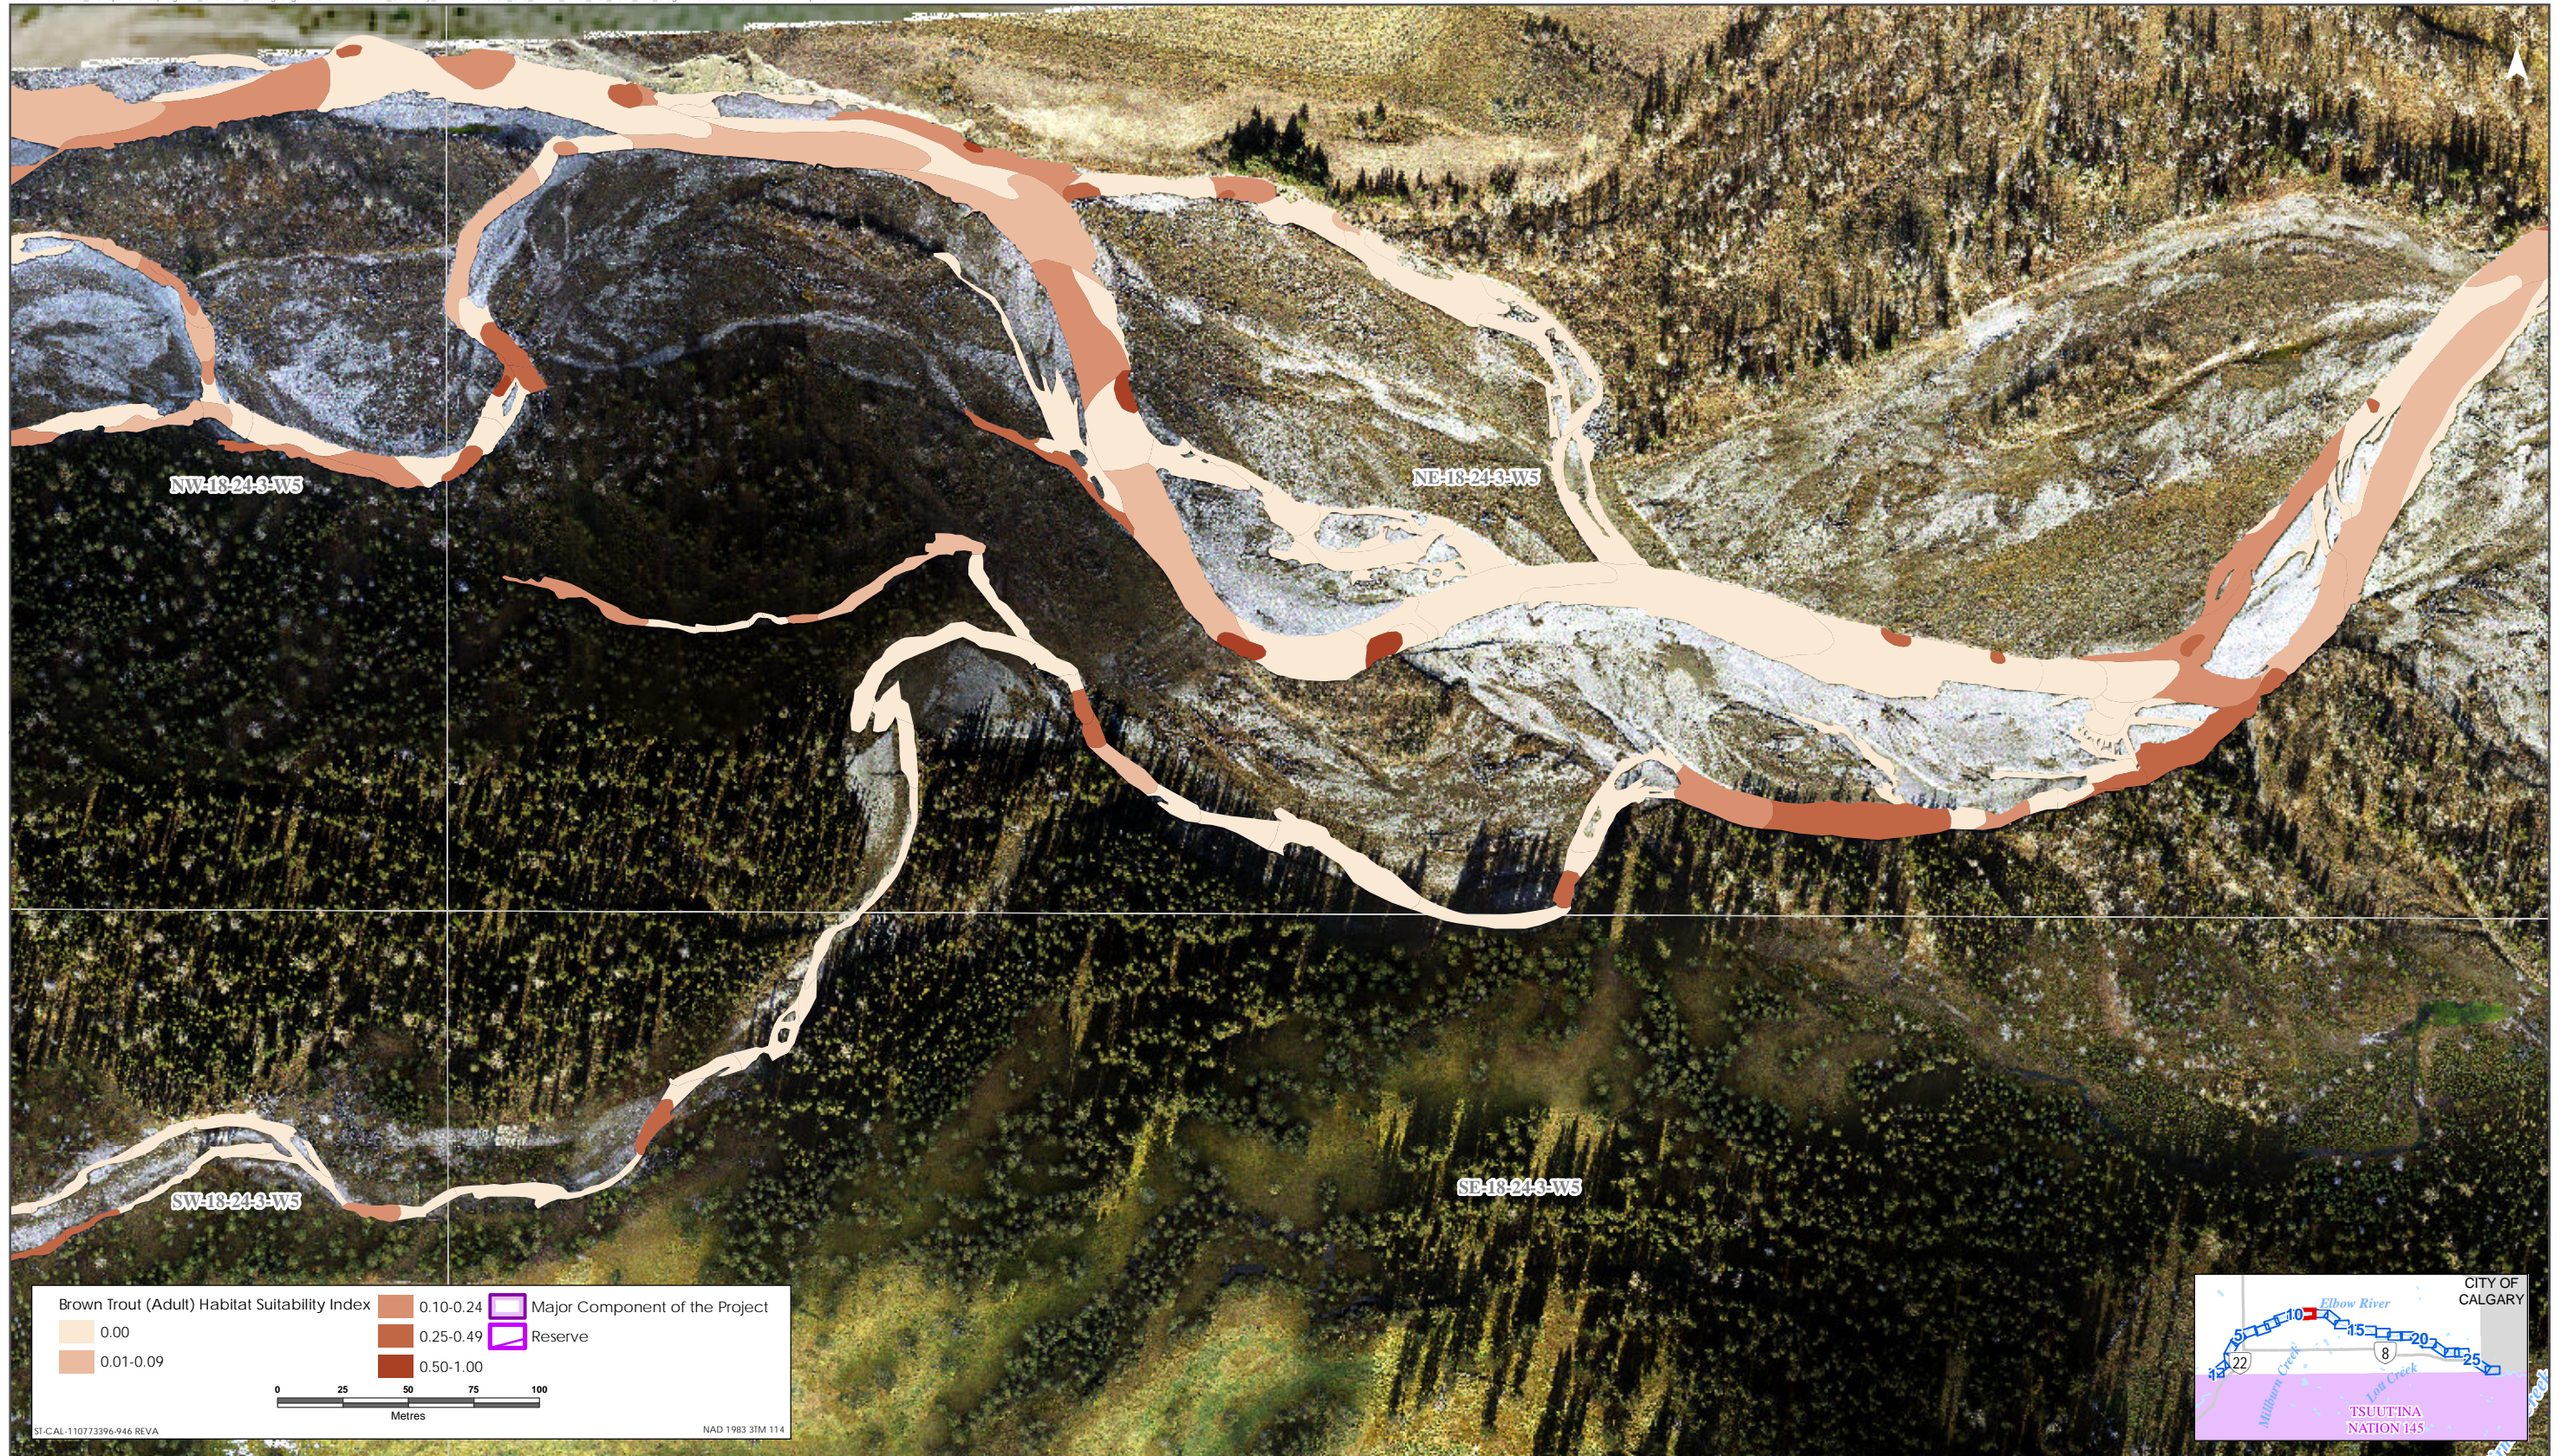

Brown Trout HSI Map for Elbow River (Adult Life Stage)

Sources: Base Data - Government of Alberta, Government of Canada. Thematic Data - Stantec Ltd.
Imagery: 1:10cm resolution October 2019