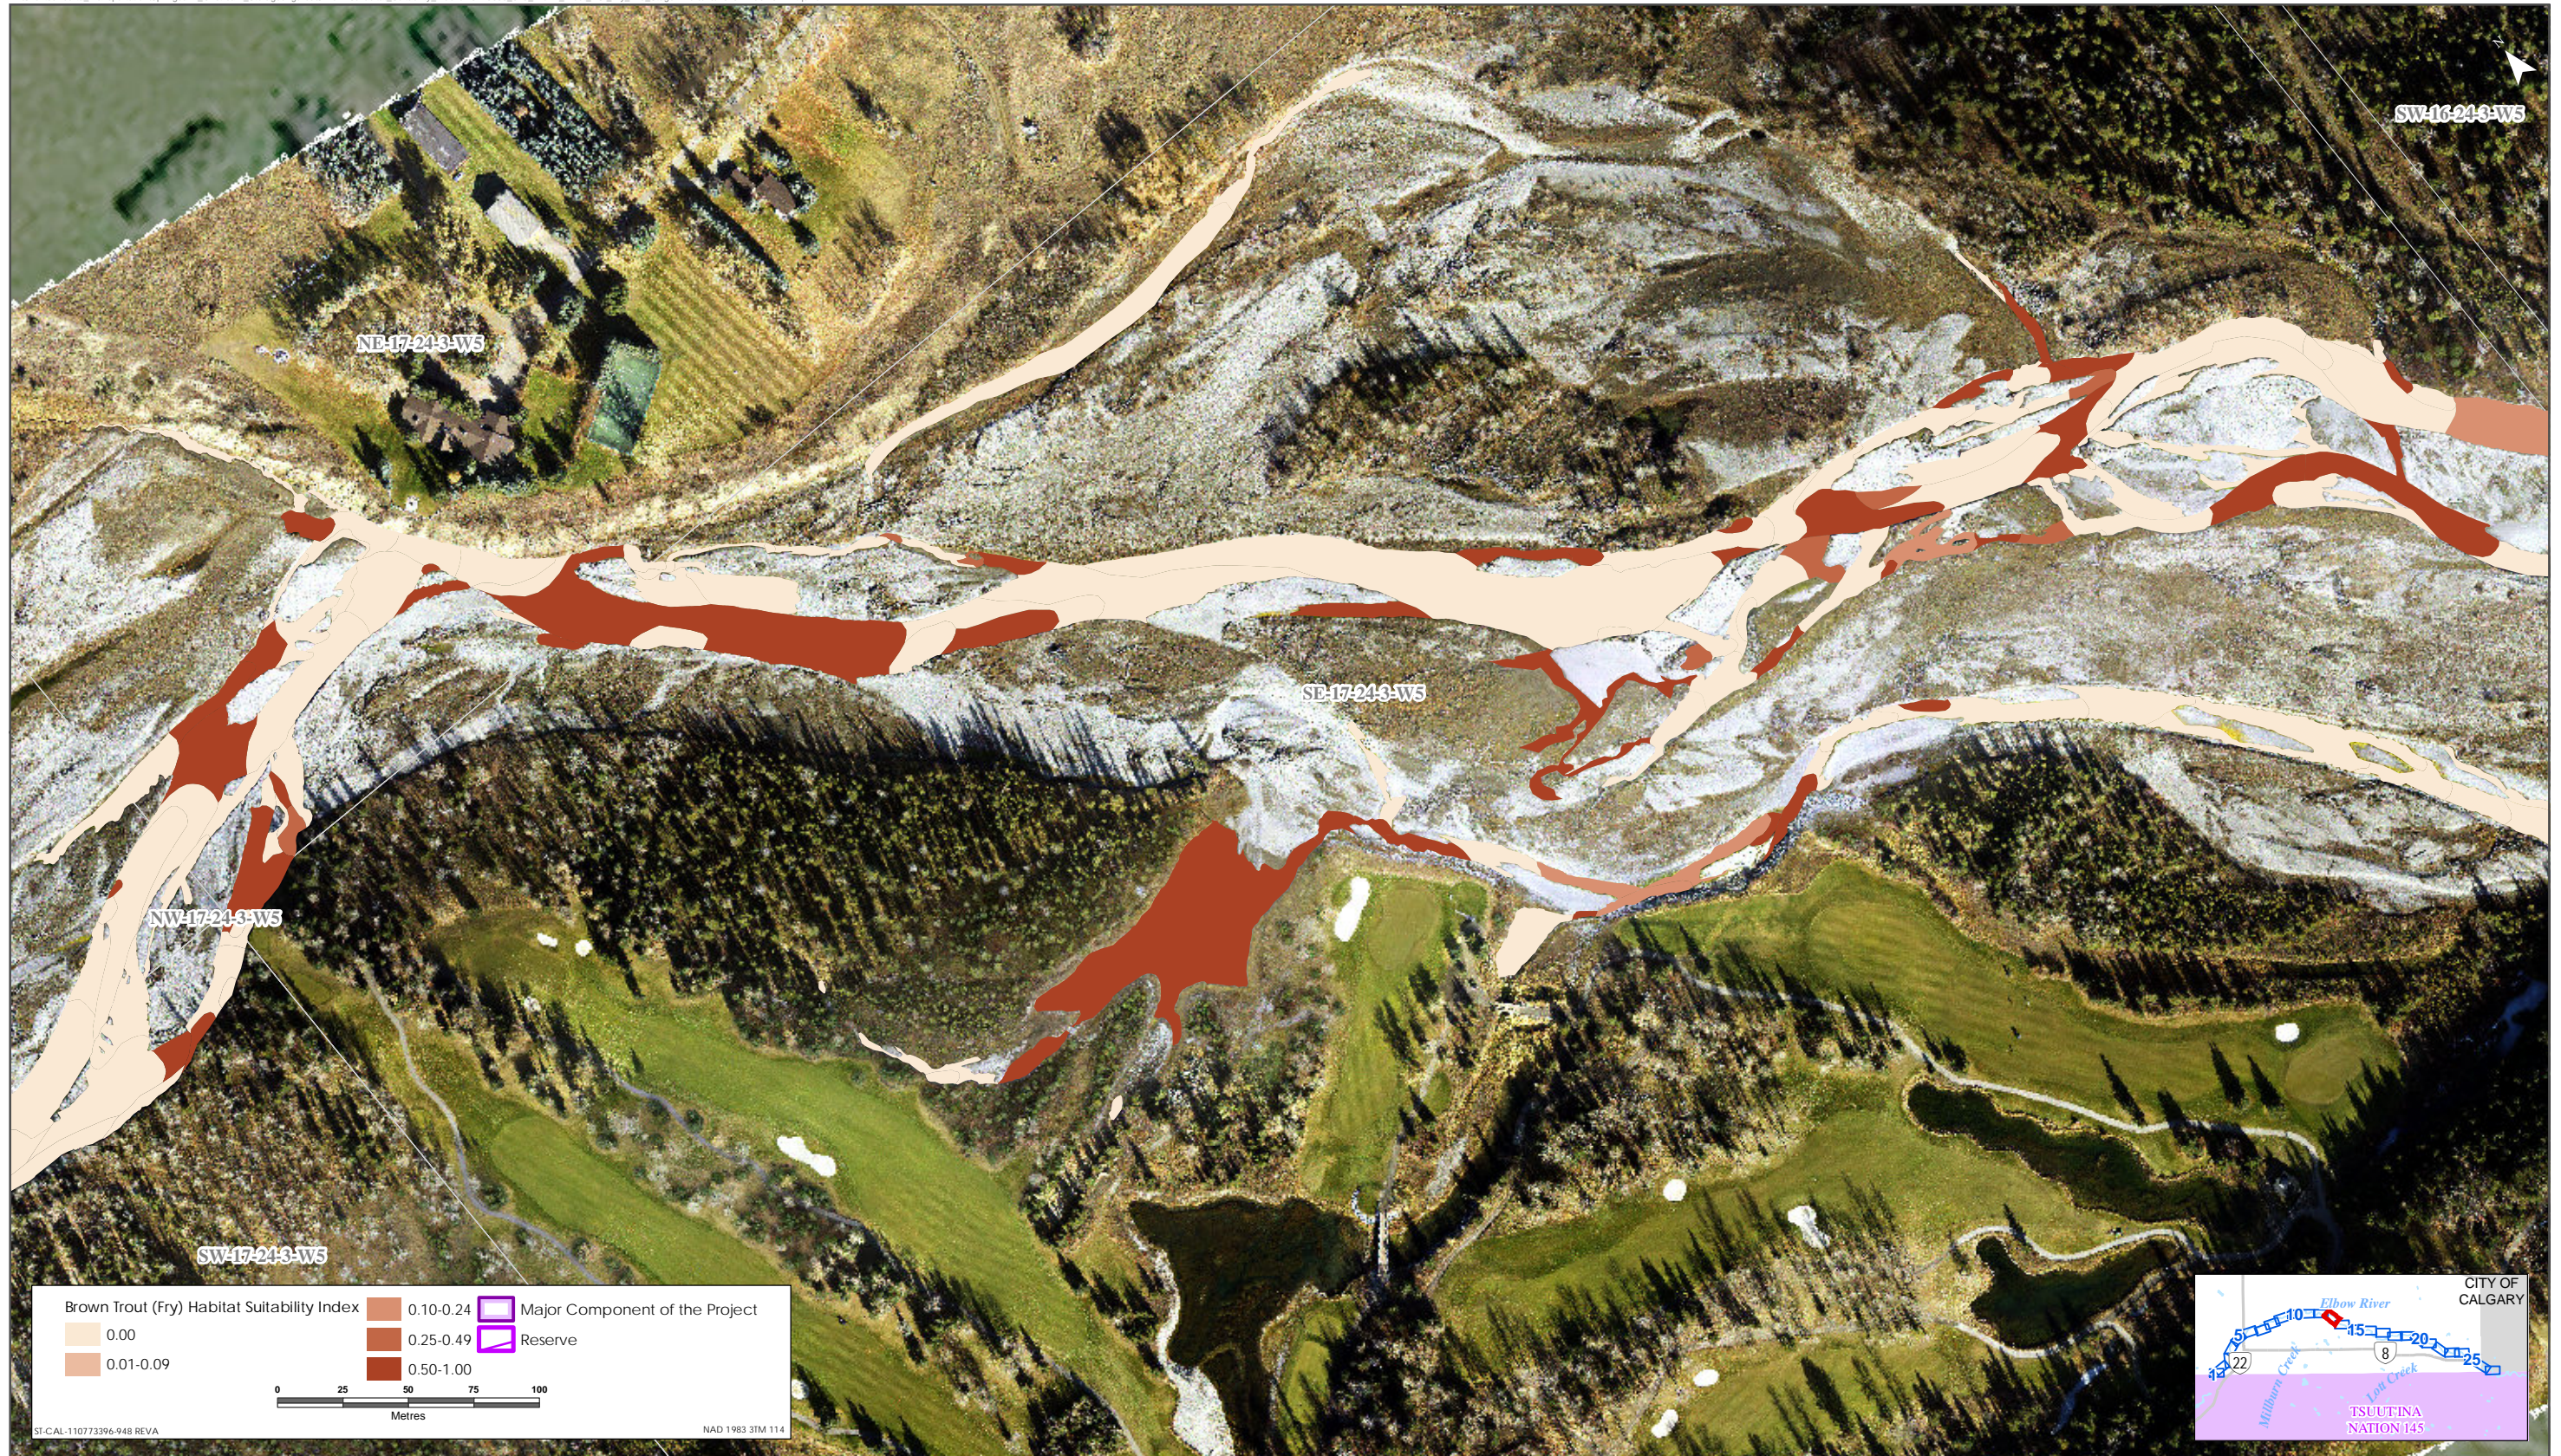

Brown Trout HSI Map for Elbow River (Fry Life Stage)

Sources: Base Data - Government of Alberta, Government of Canada. Thematic Data - Stantec Ltd. Imagery: 1:4m 10cm resolution October 2019