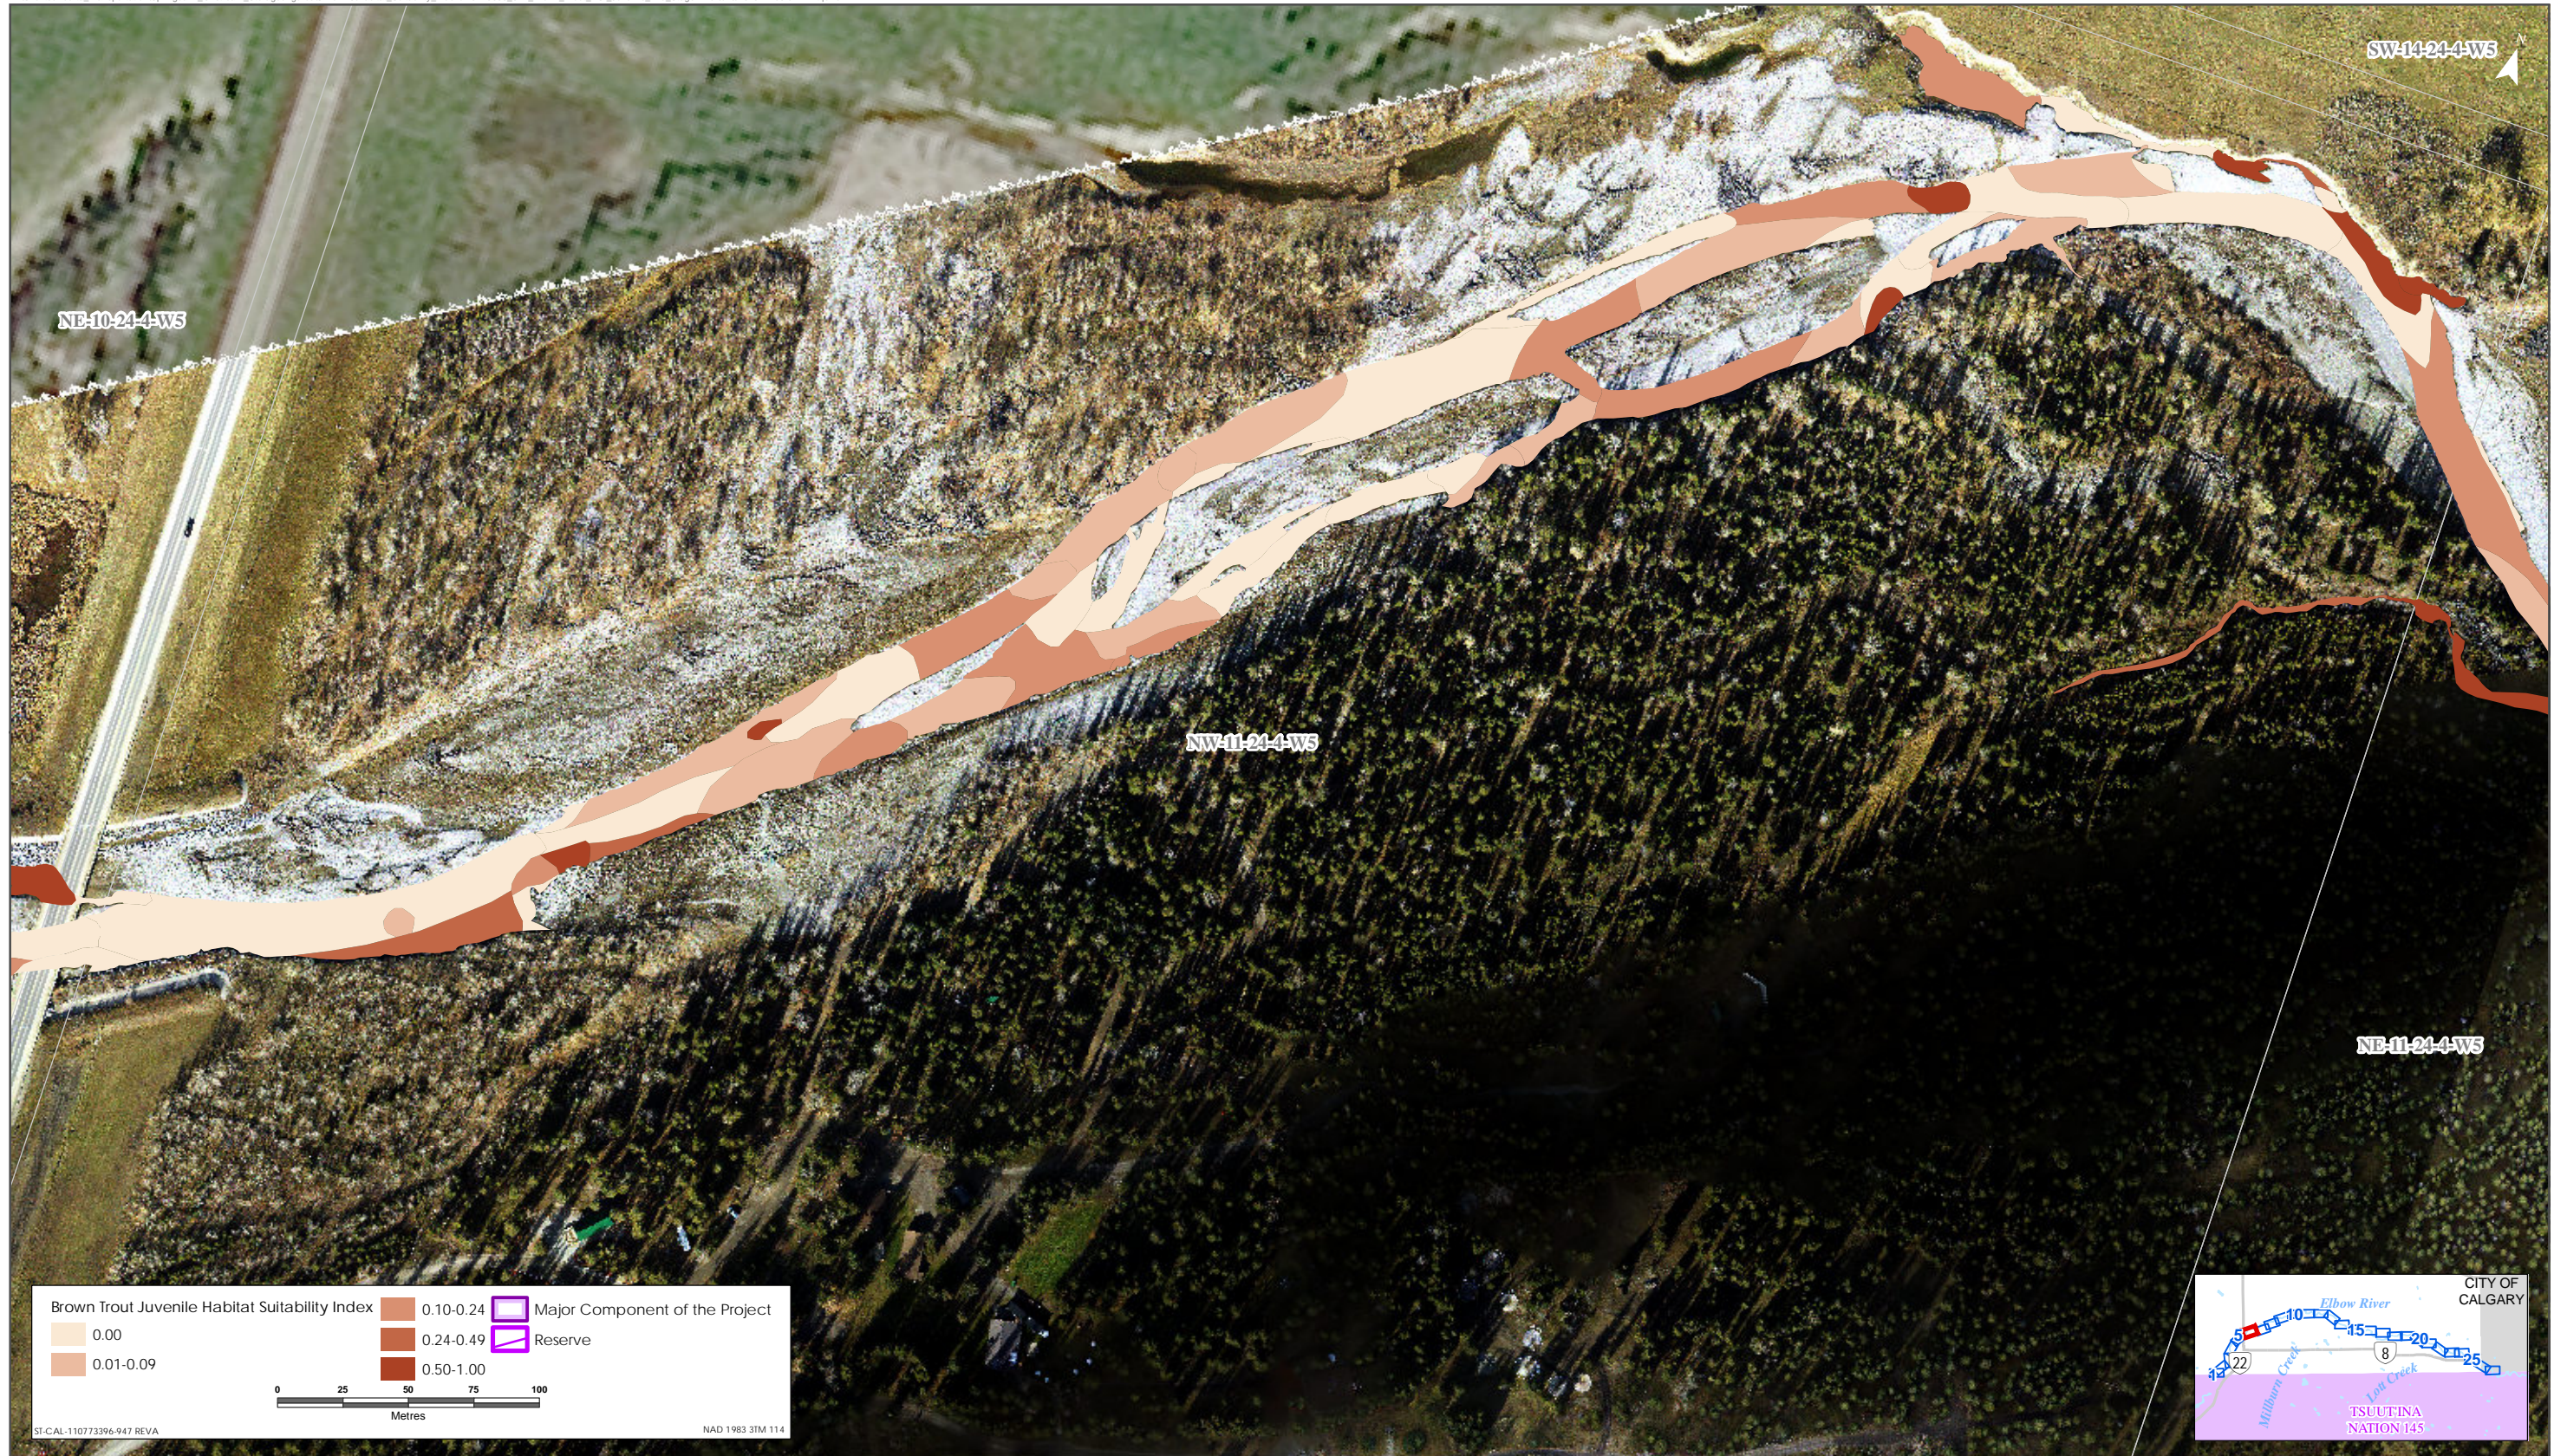

Brown Trout HSI Map for Elbow River (Juvenile Life Stage)

Sources: Base Data - Government of Alberta, Government of Canada. Thematic Data - Stantec Ltd. Imagery: 1:1m 10cm resolution October 2019