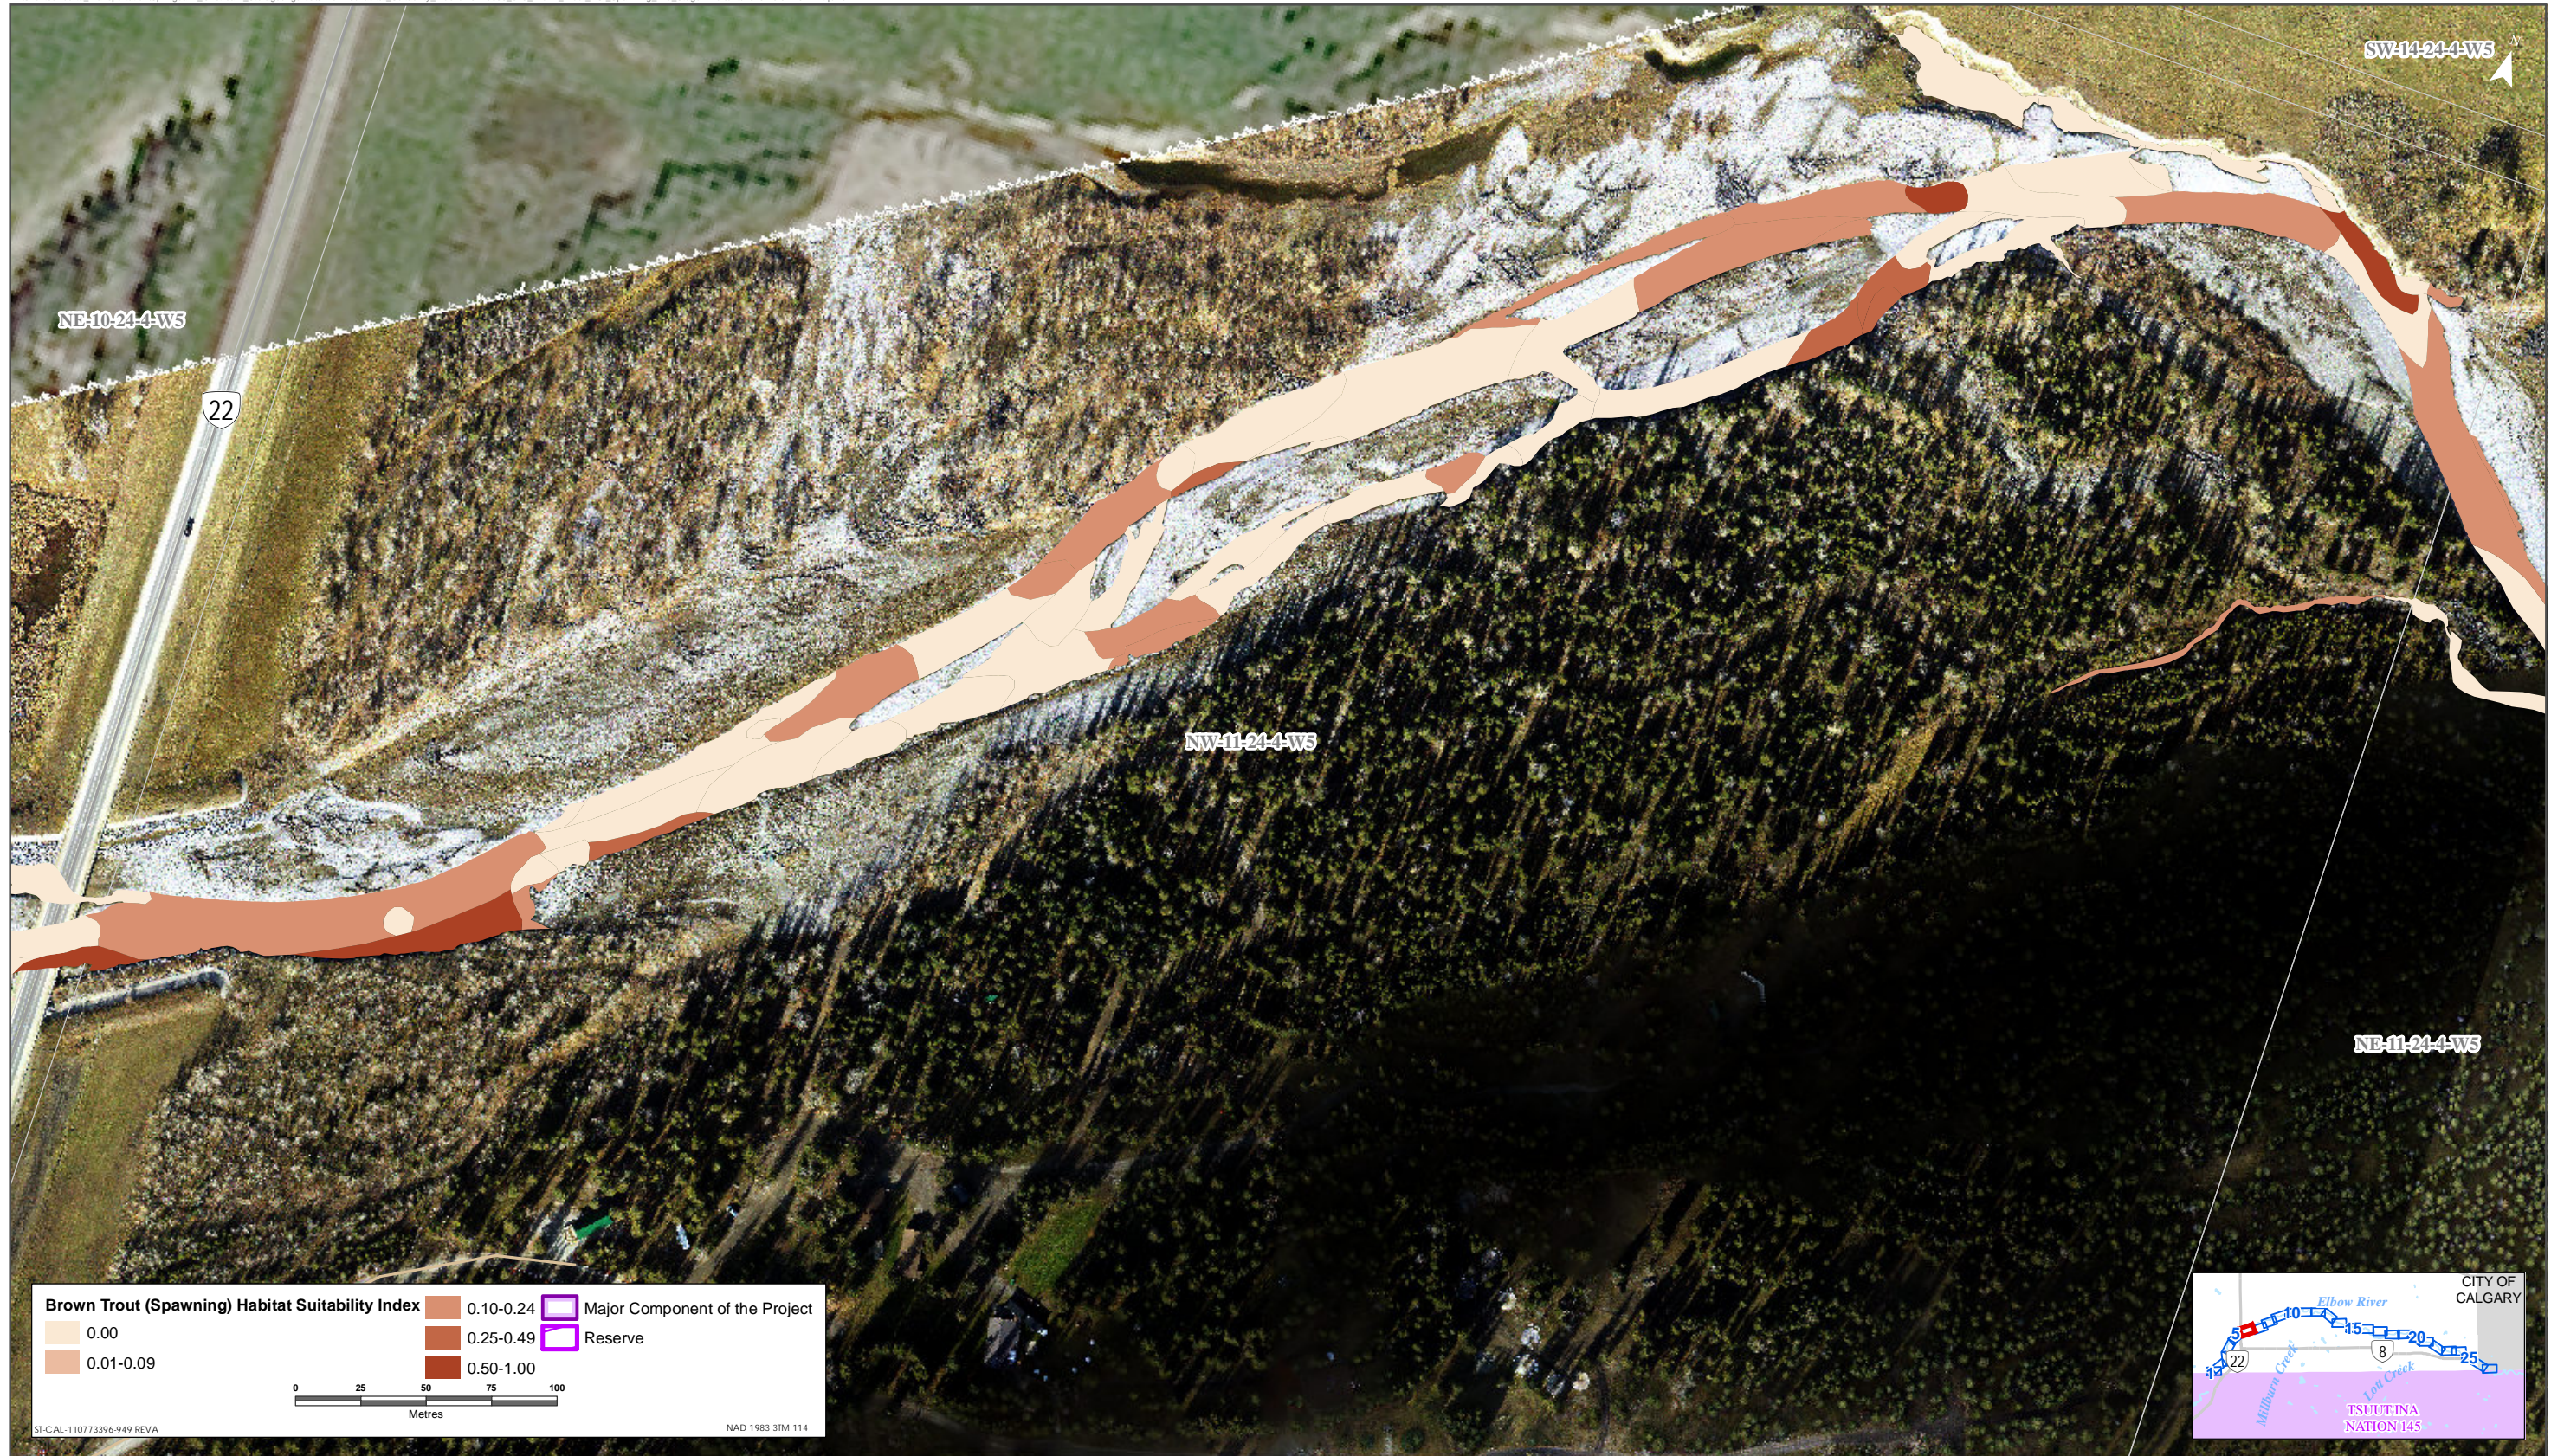

Brown Trout HSI Map for Elbow River (Spawning Life Stage)

Sources: Base Data - Government of Alberta, Government of Canada. Thematic Data - Stantec Ltd. Imagery: 1:1m 10cm resolution October 2019