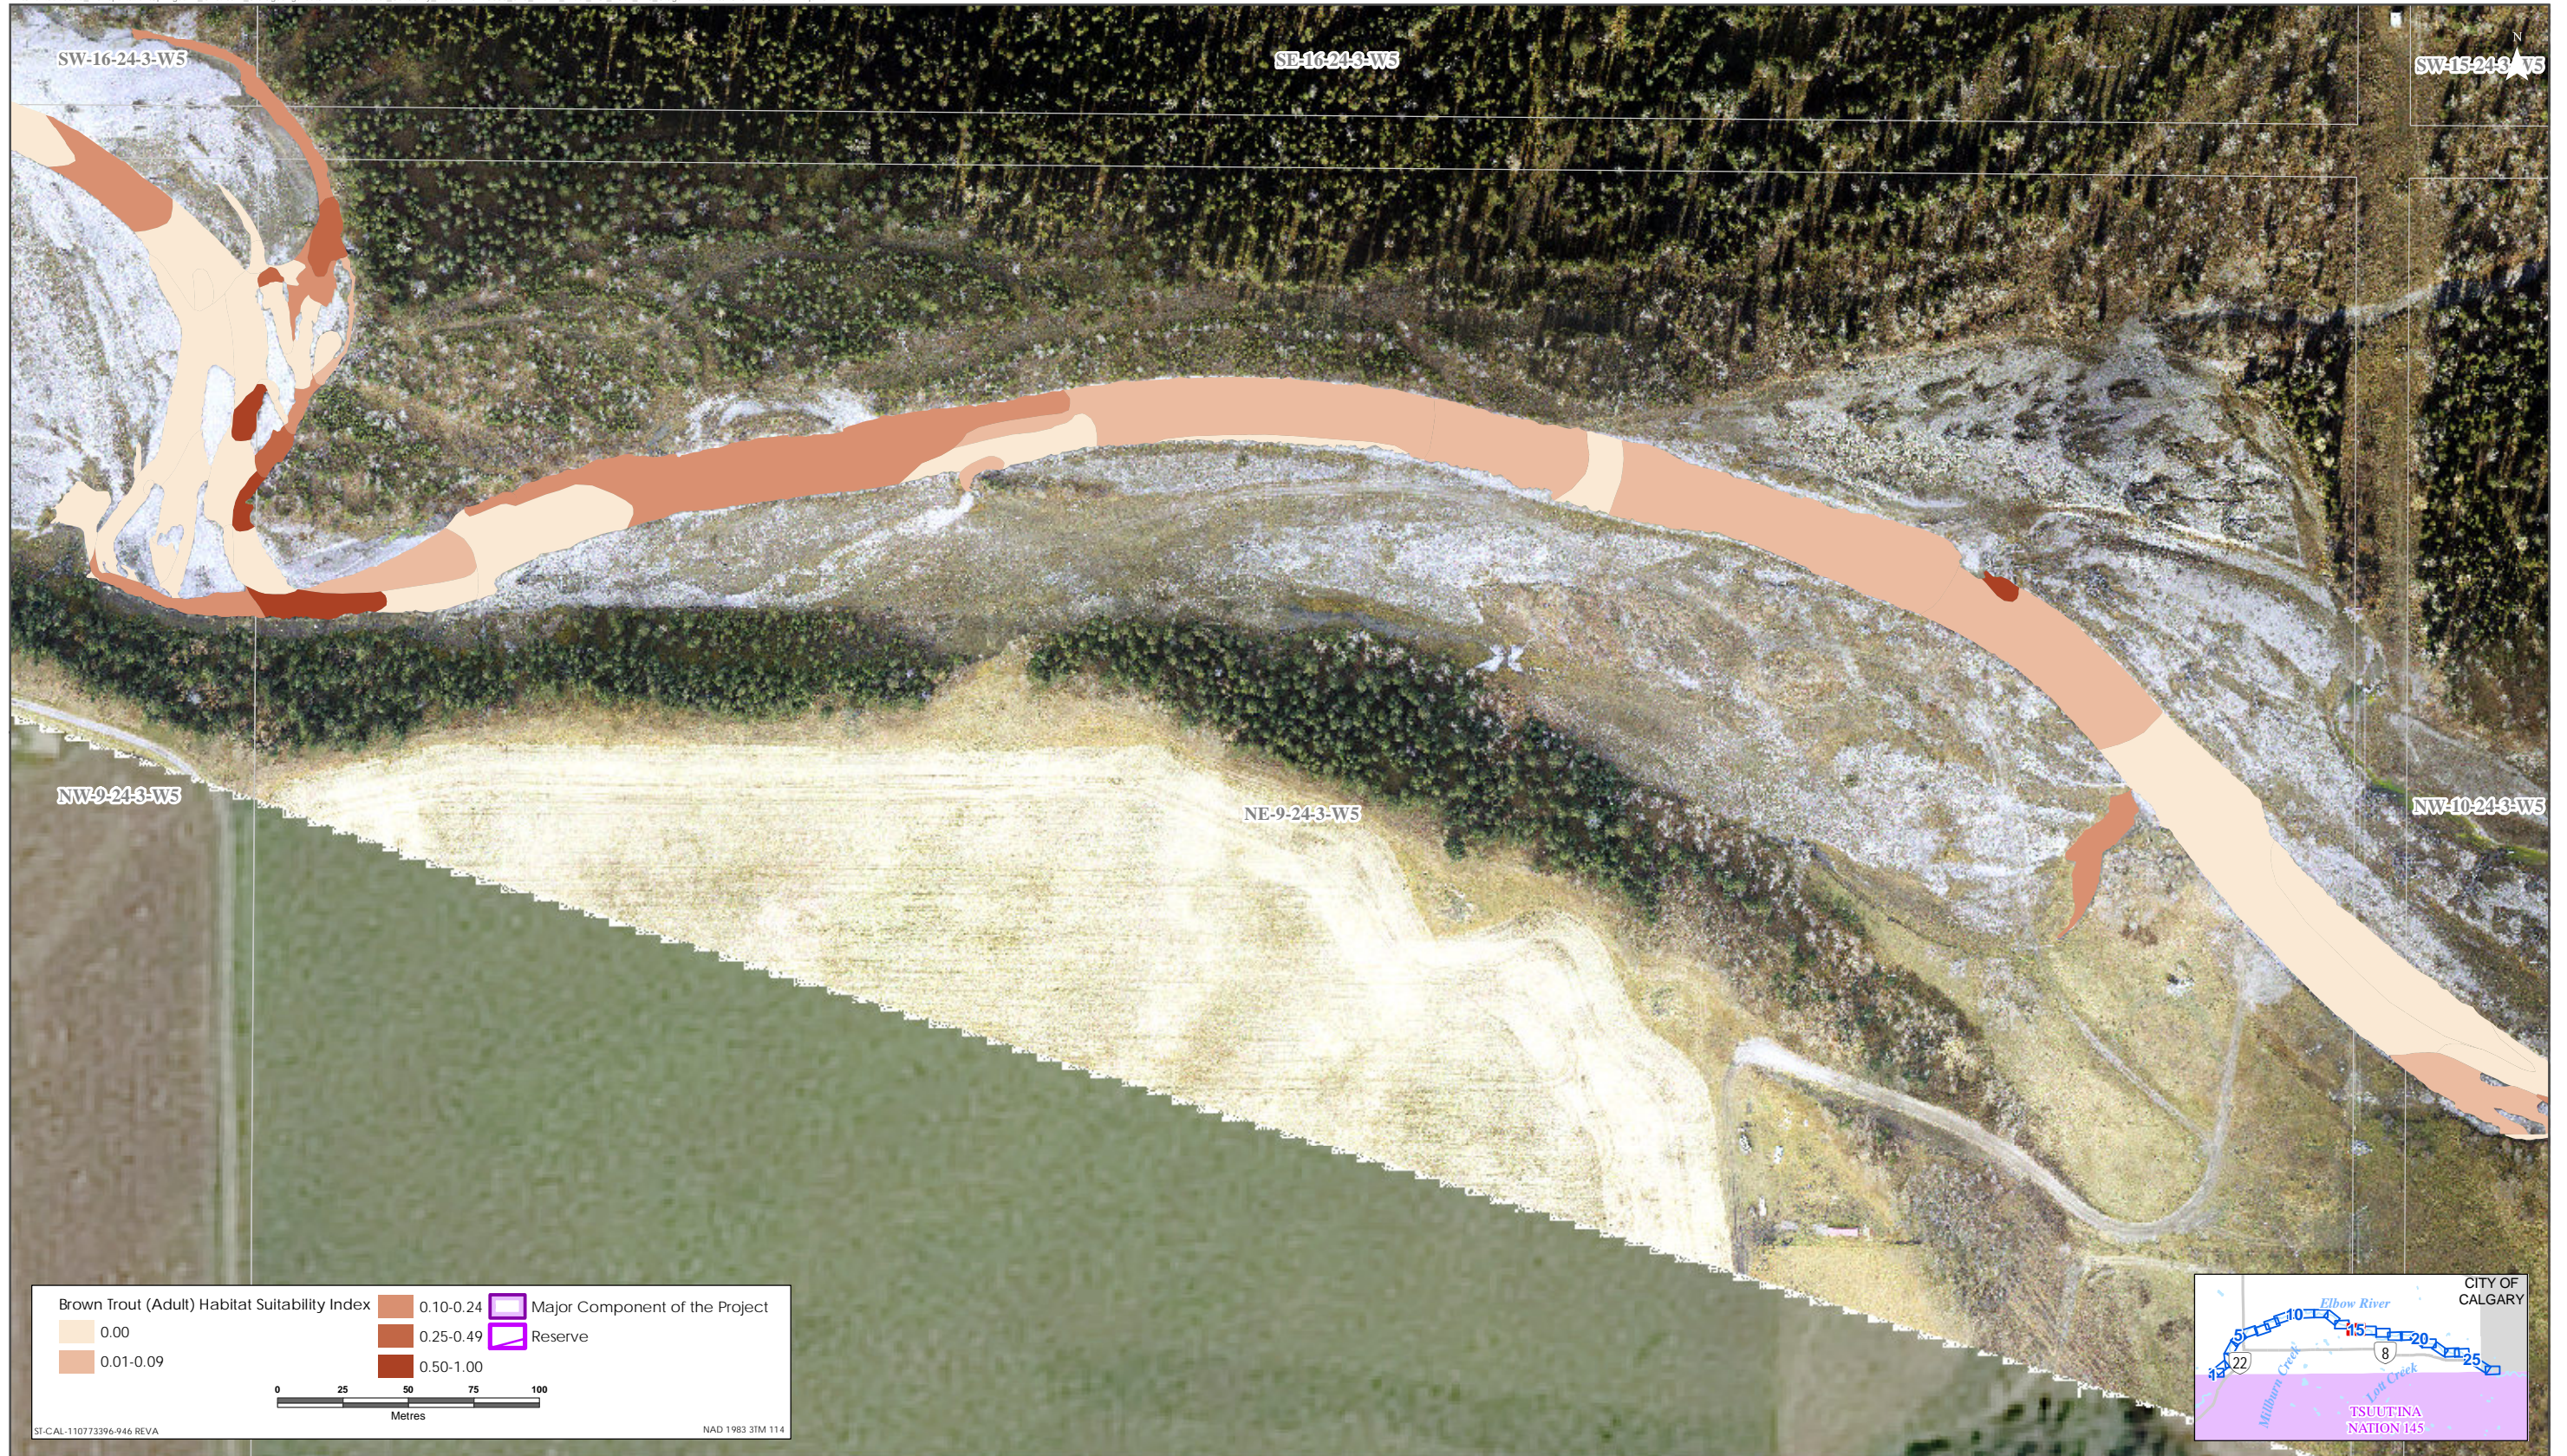

Brown Trout HSI Map for Elbow River (Adult Life Stage)

Sources: Base Data - Government of Alberta, Government of Canada. Thematic Data - Stantec Ltd. Imagery: 1:4m 10cm resolution October 2019