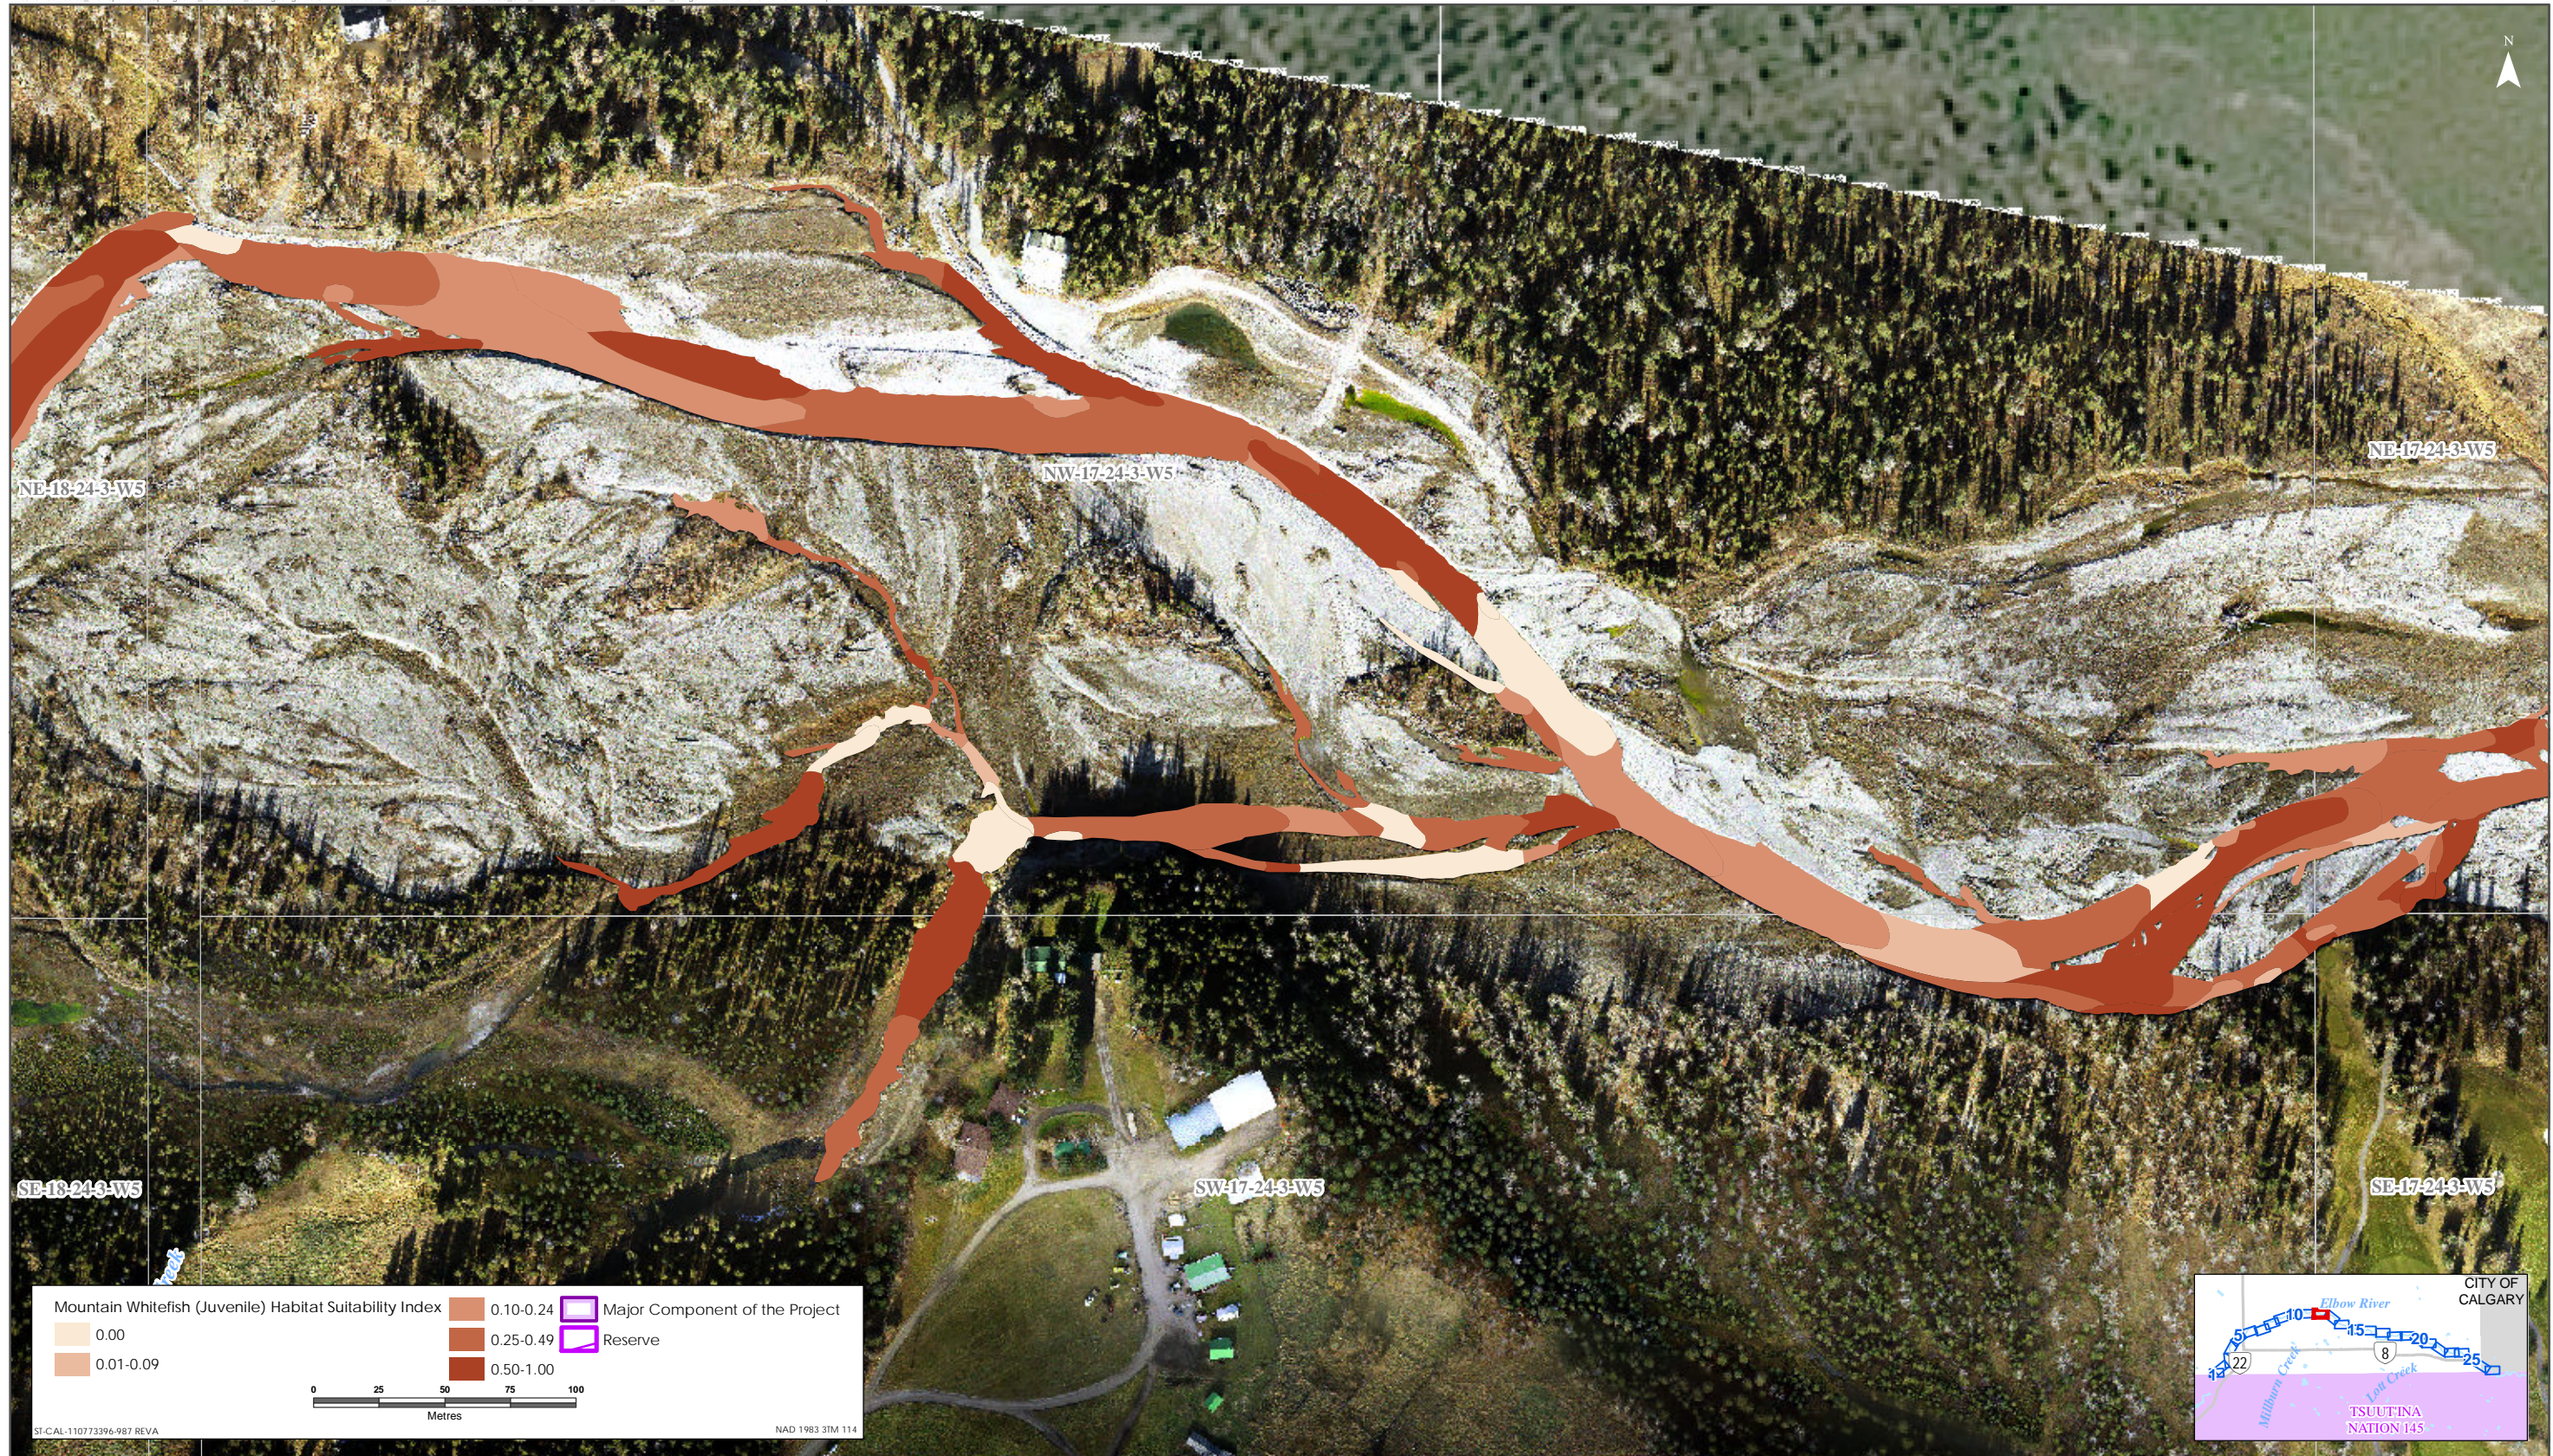

Mountain Whitefish HSI Map for Elbow River (Juvenile Life Stage)

Sources: Base Data - Government of Alberta, Government of Canada. Thematic Data - Stantec Ltd. Imagery: 1.4m 10cm resolution October 2019