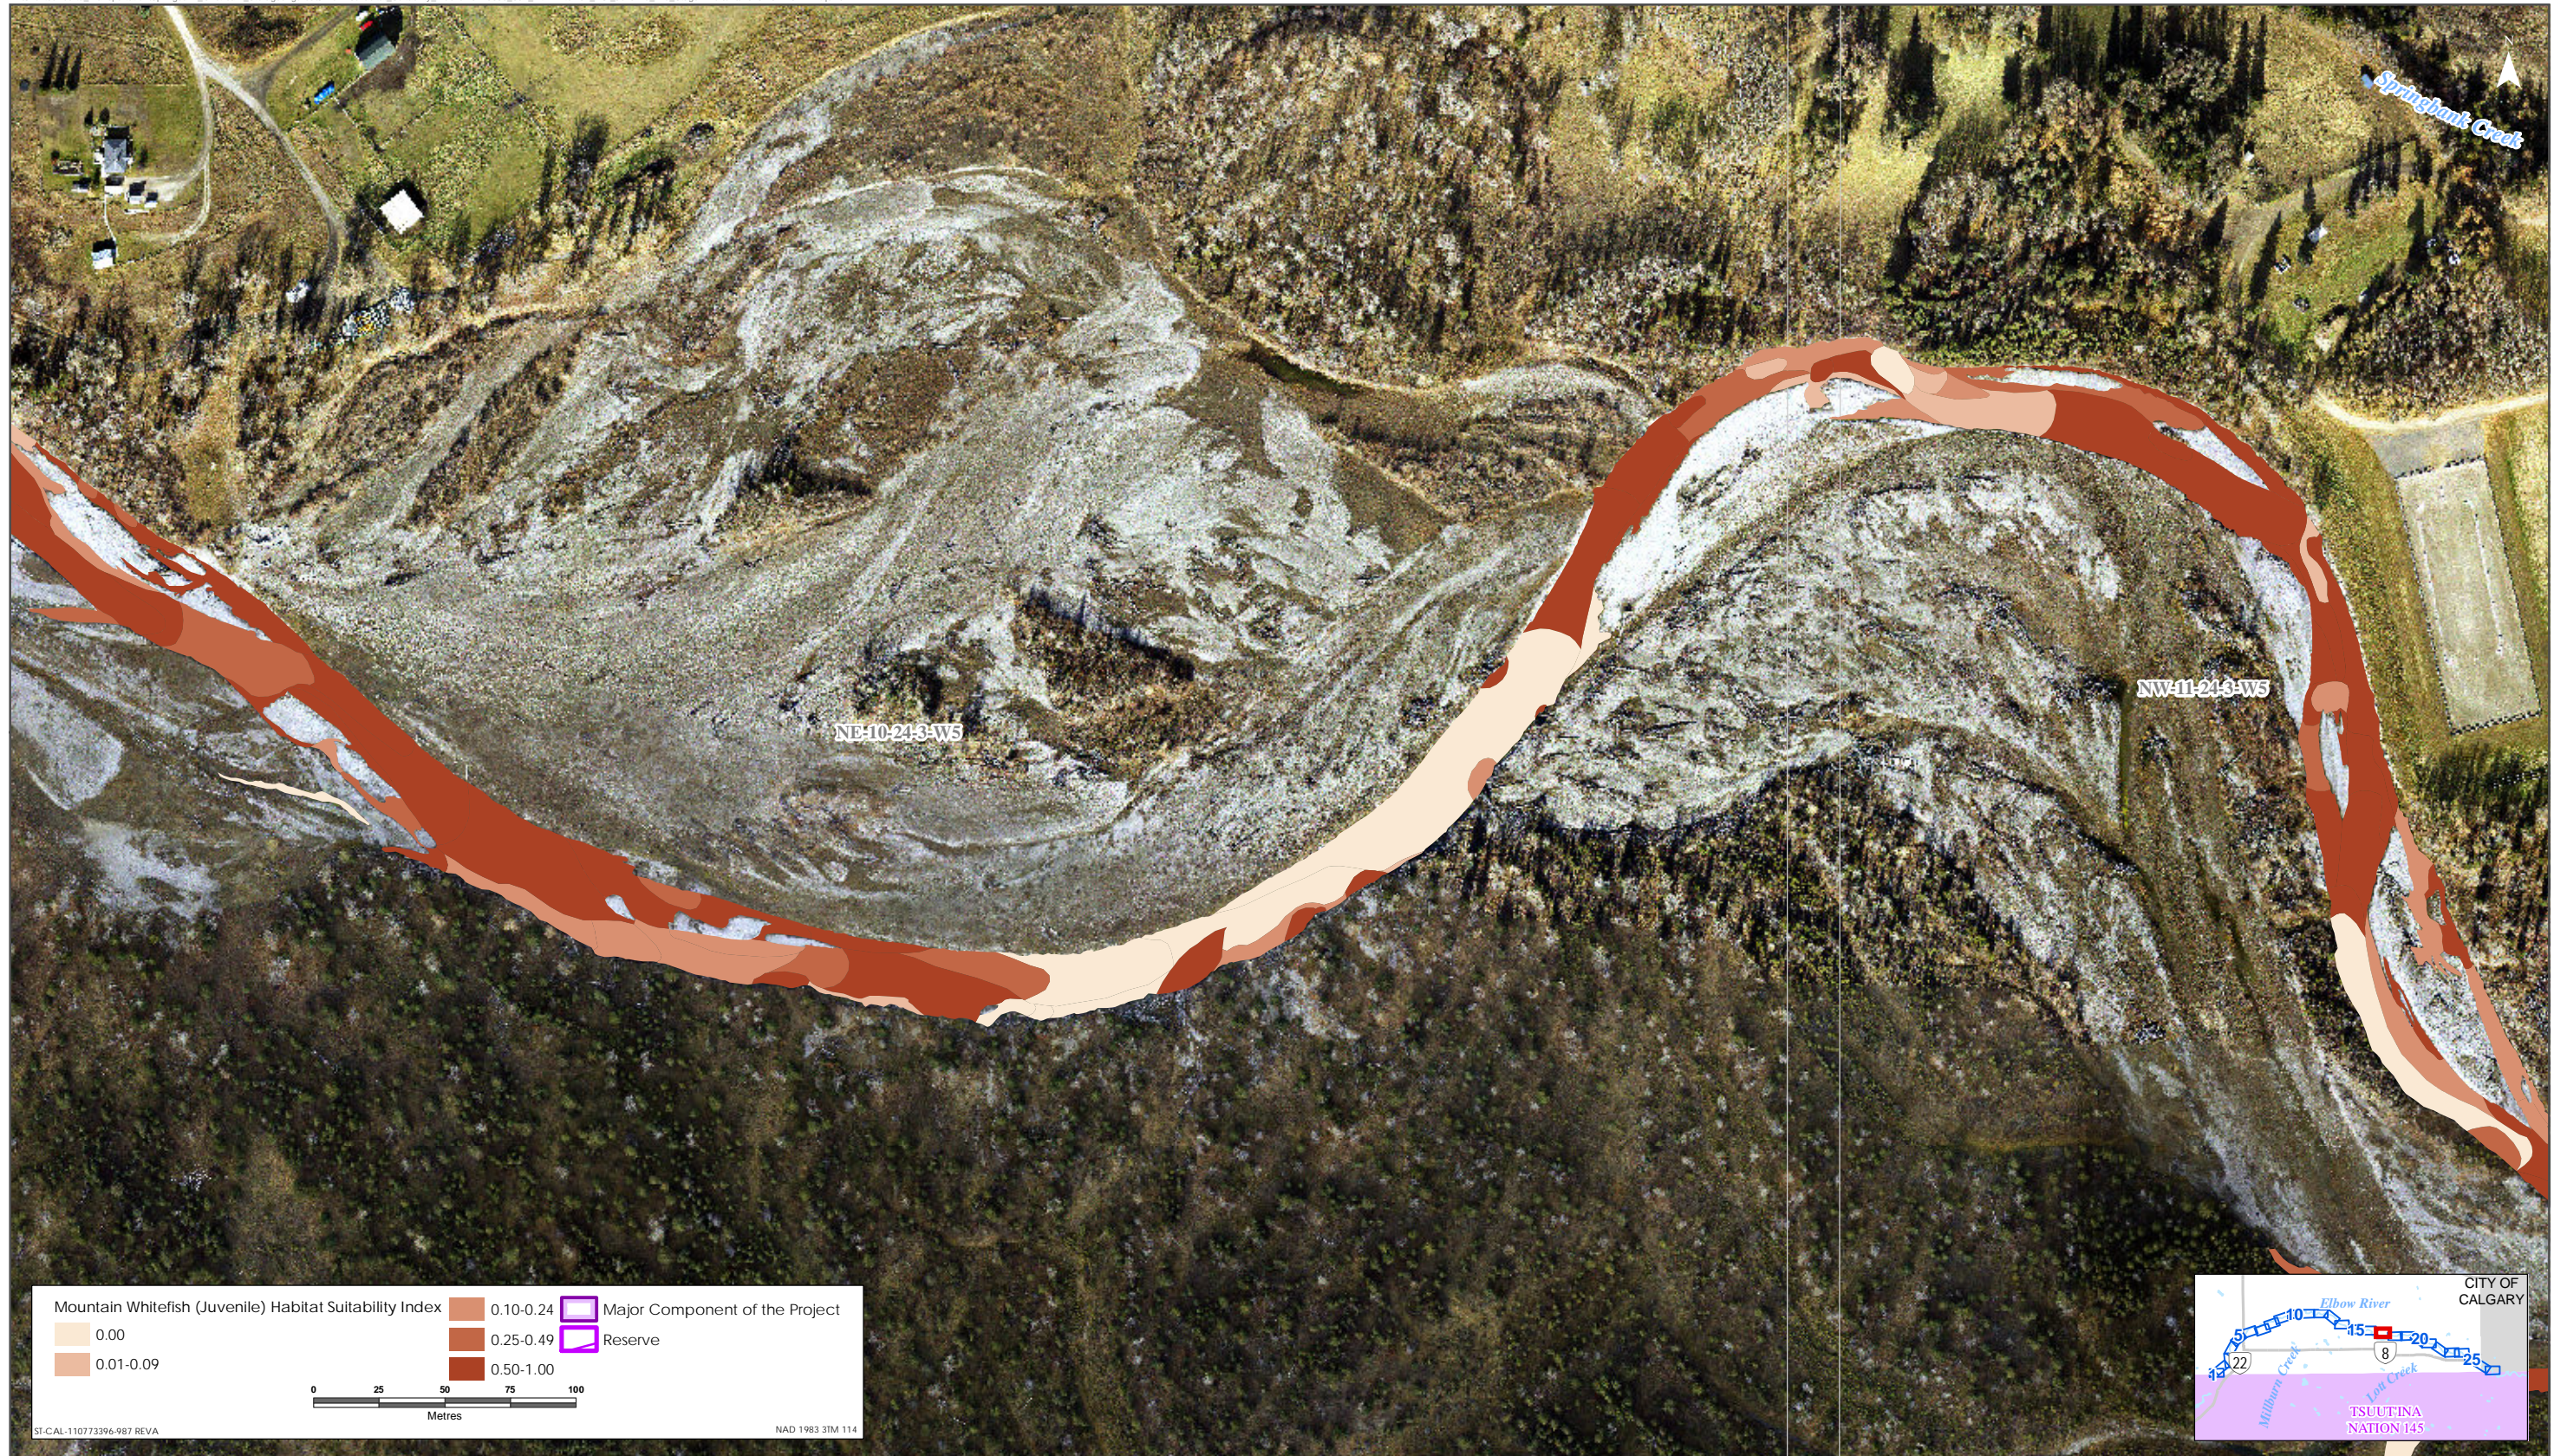

Mountain Whitefish HSI Map for Elbow River (Juvenile Life Stage)

Sources: Base Data - Government of Alberta, Government of Canada. Thematic Data - Stantec Ltd. Imagery: 1.4m 10cm resolution October 2019