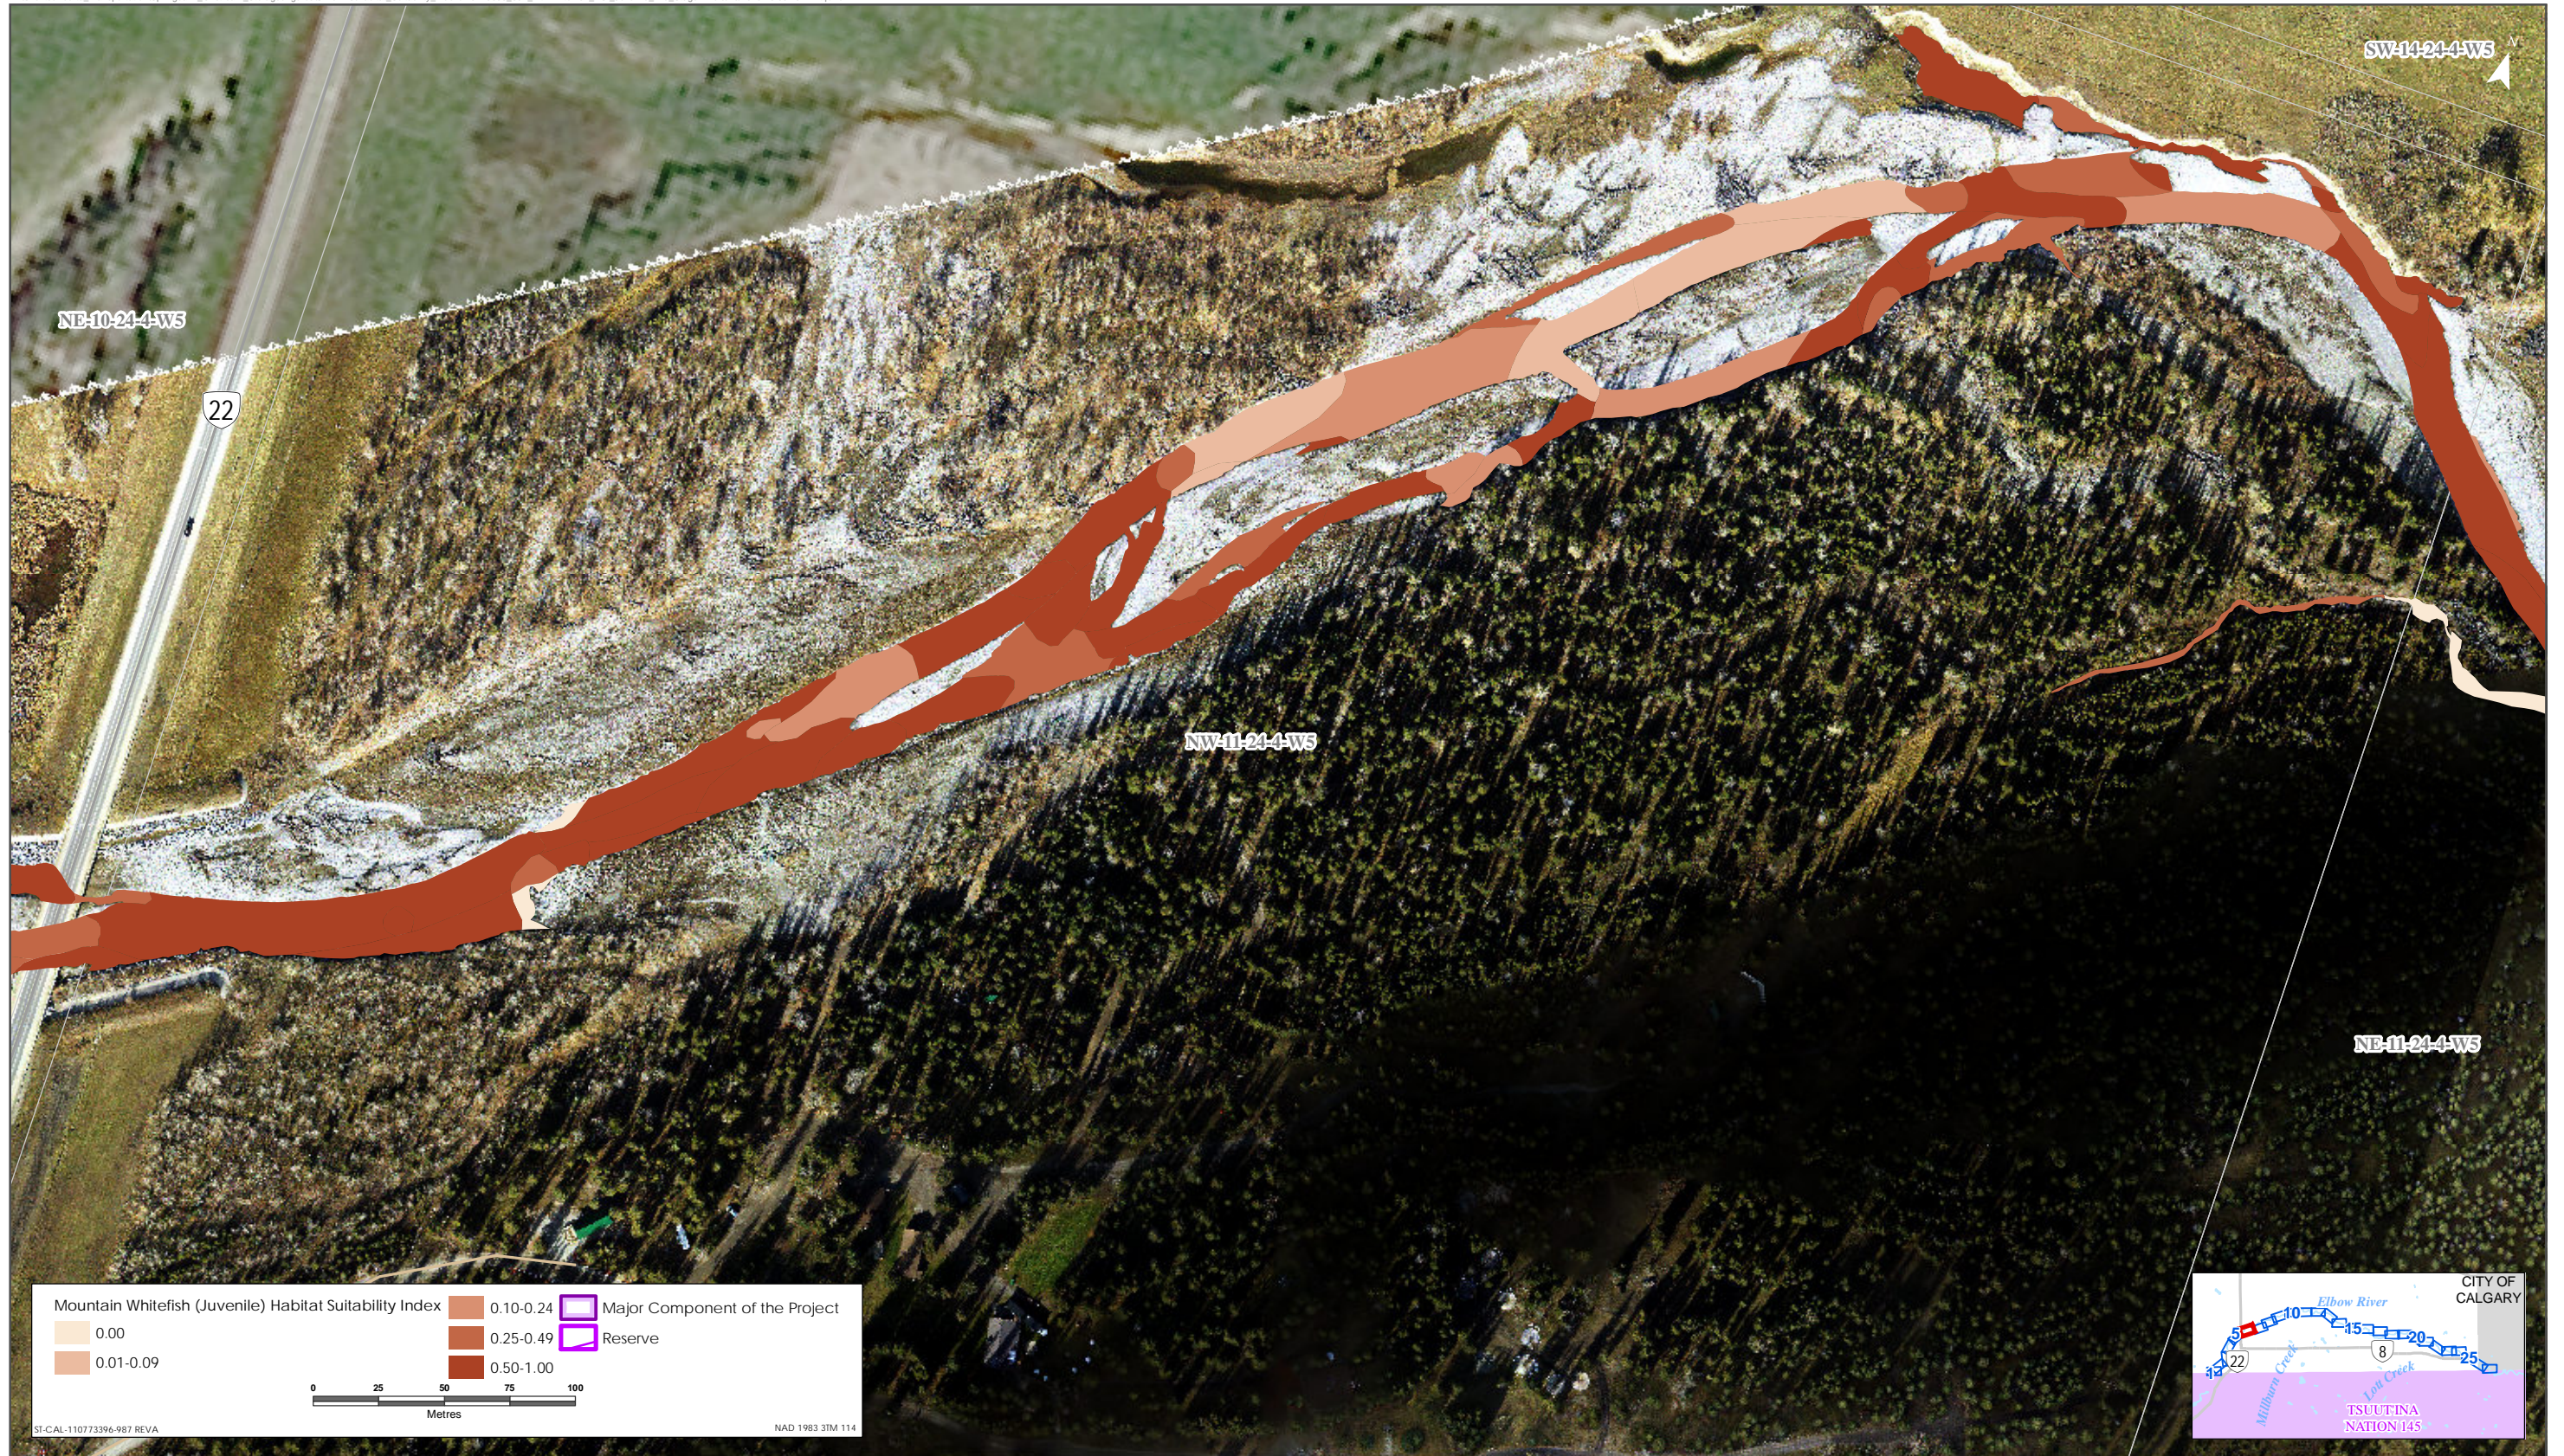

Mountain Whitefish HSI Map for Elbow River (Juvenile Life Stage)

Sources: Base Data - Government of Alberta, Government of Canada. Thematic Data - Stantec Ltd. Imagery: 1.4m 10cm resolution October 2019