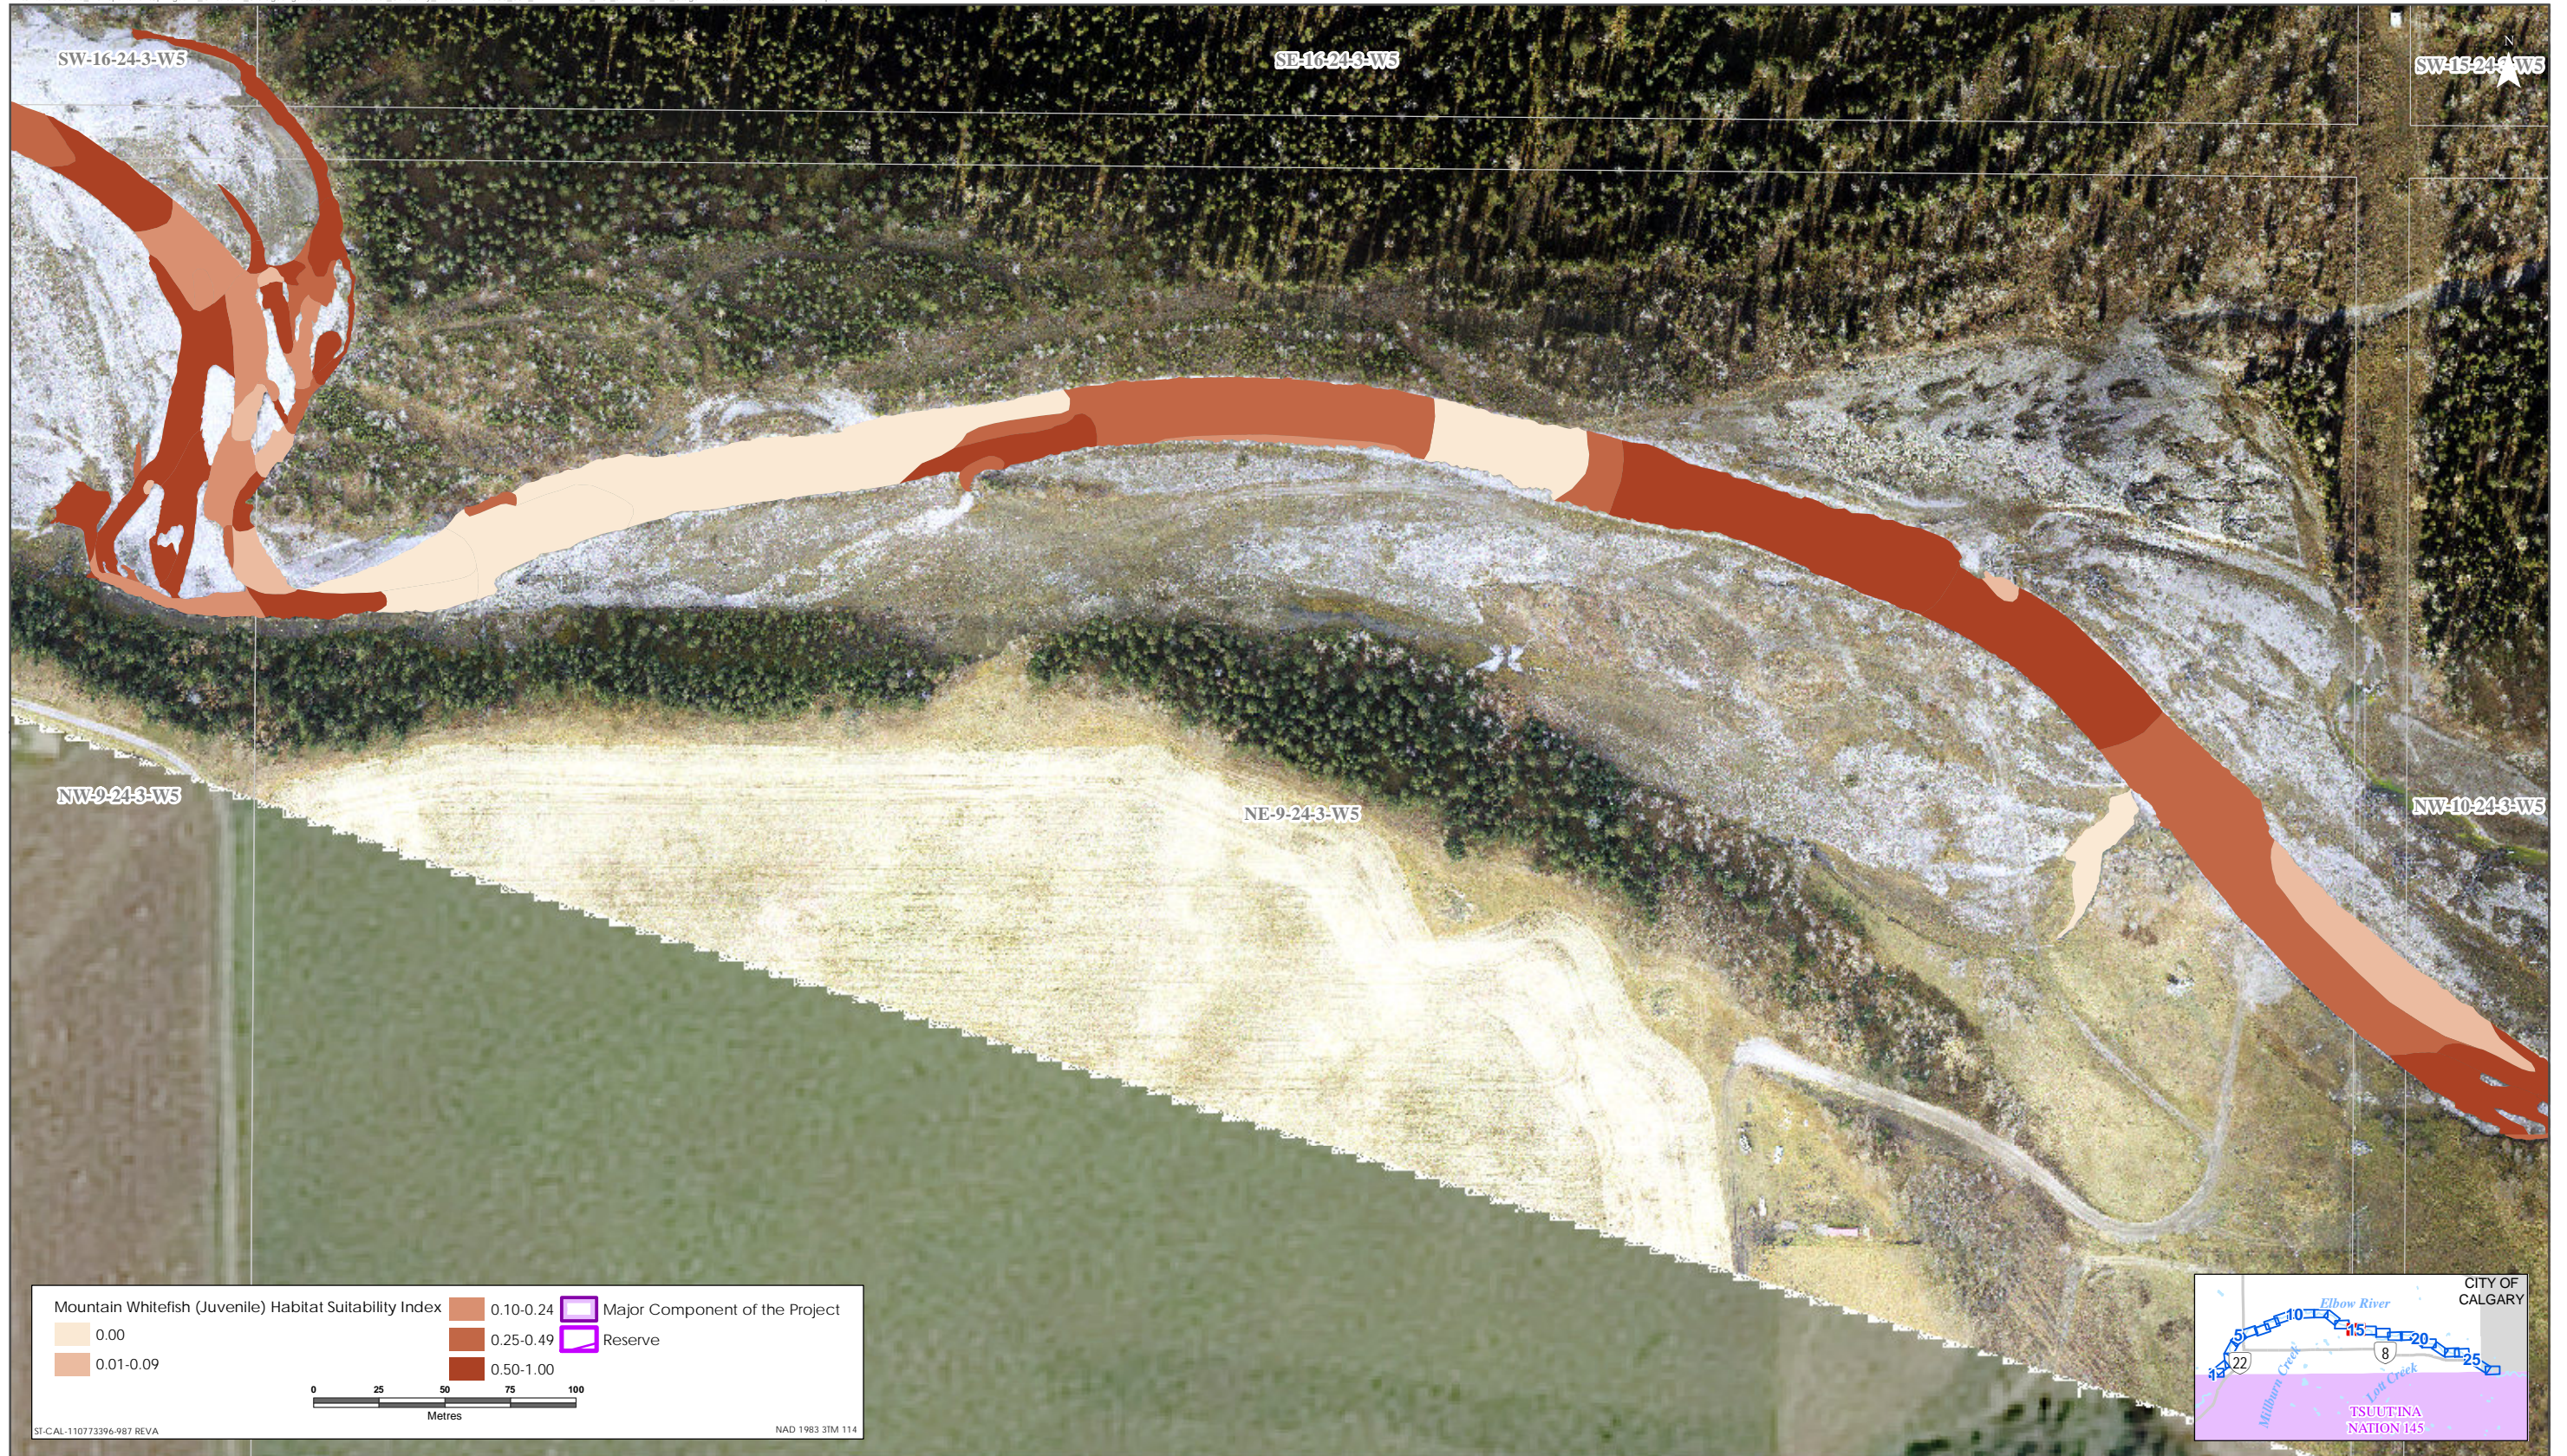

Mountain Whitefish HSI Map for Elbow River (Juvenile Life Stage)

Sources: Base Data - Government of Alberta, Government of Canada. Thematic Data - Stantec Ltd.
Imagery: 1:1m 10cm resolution October 2019