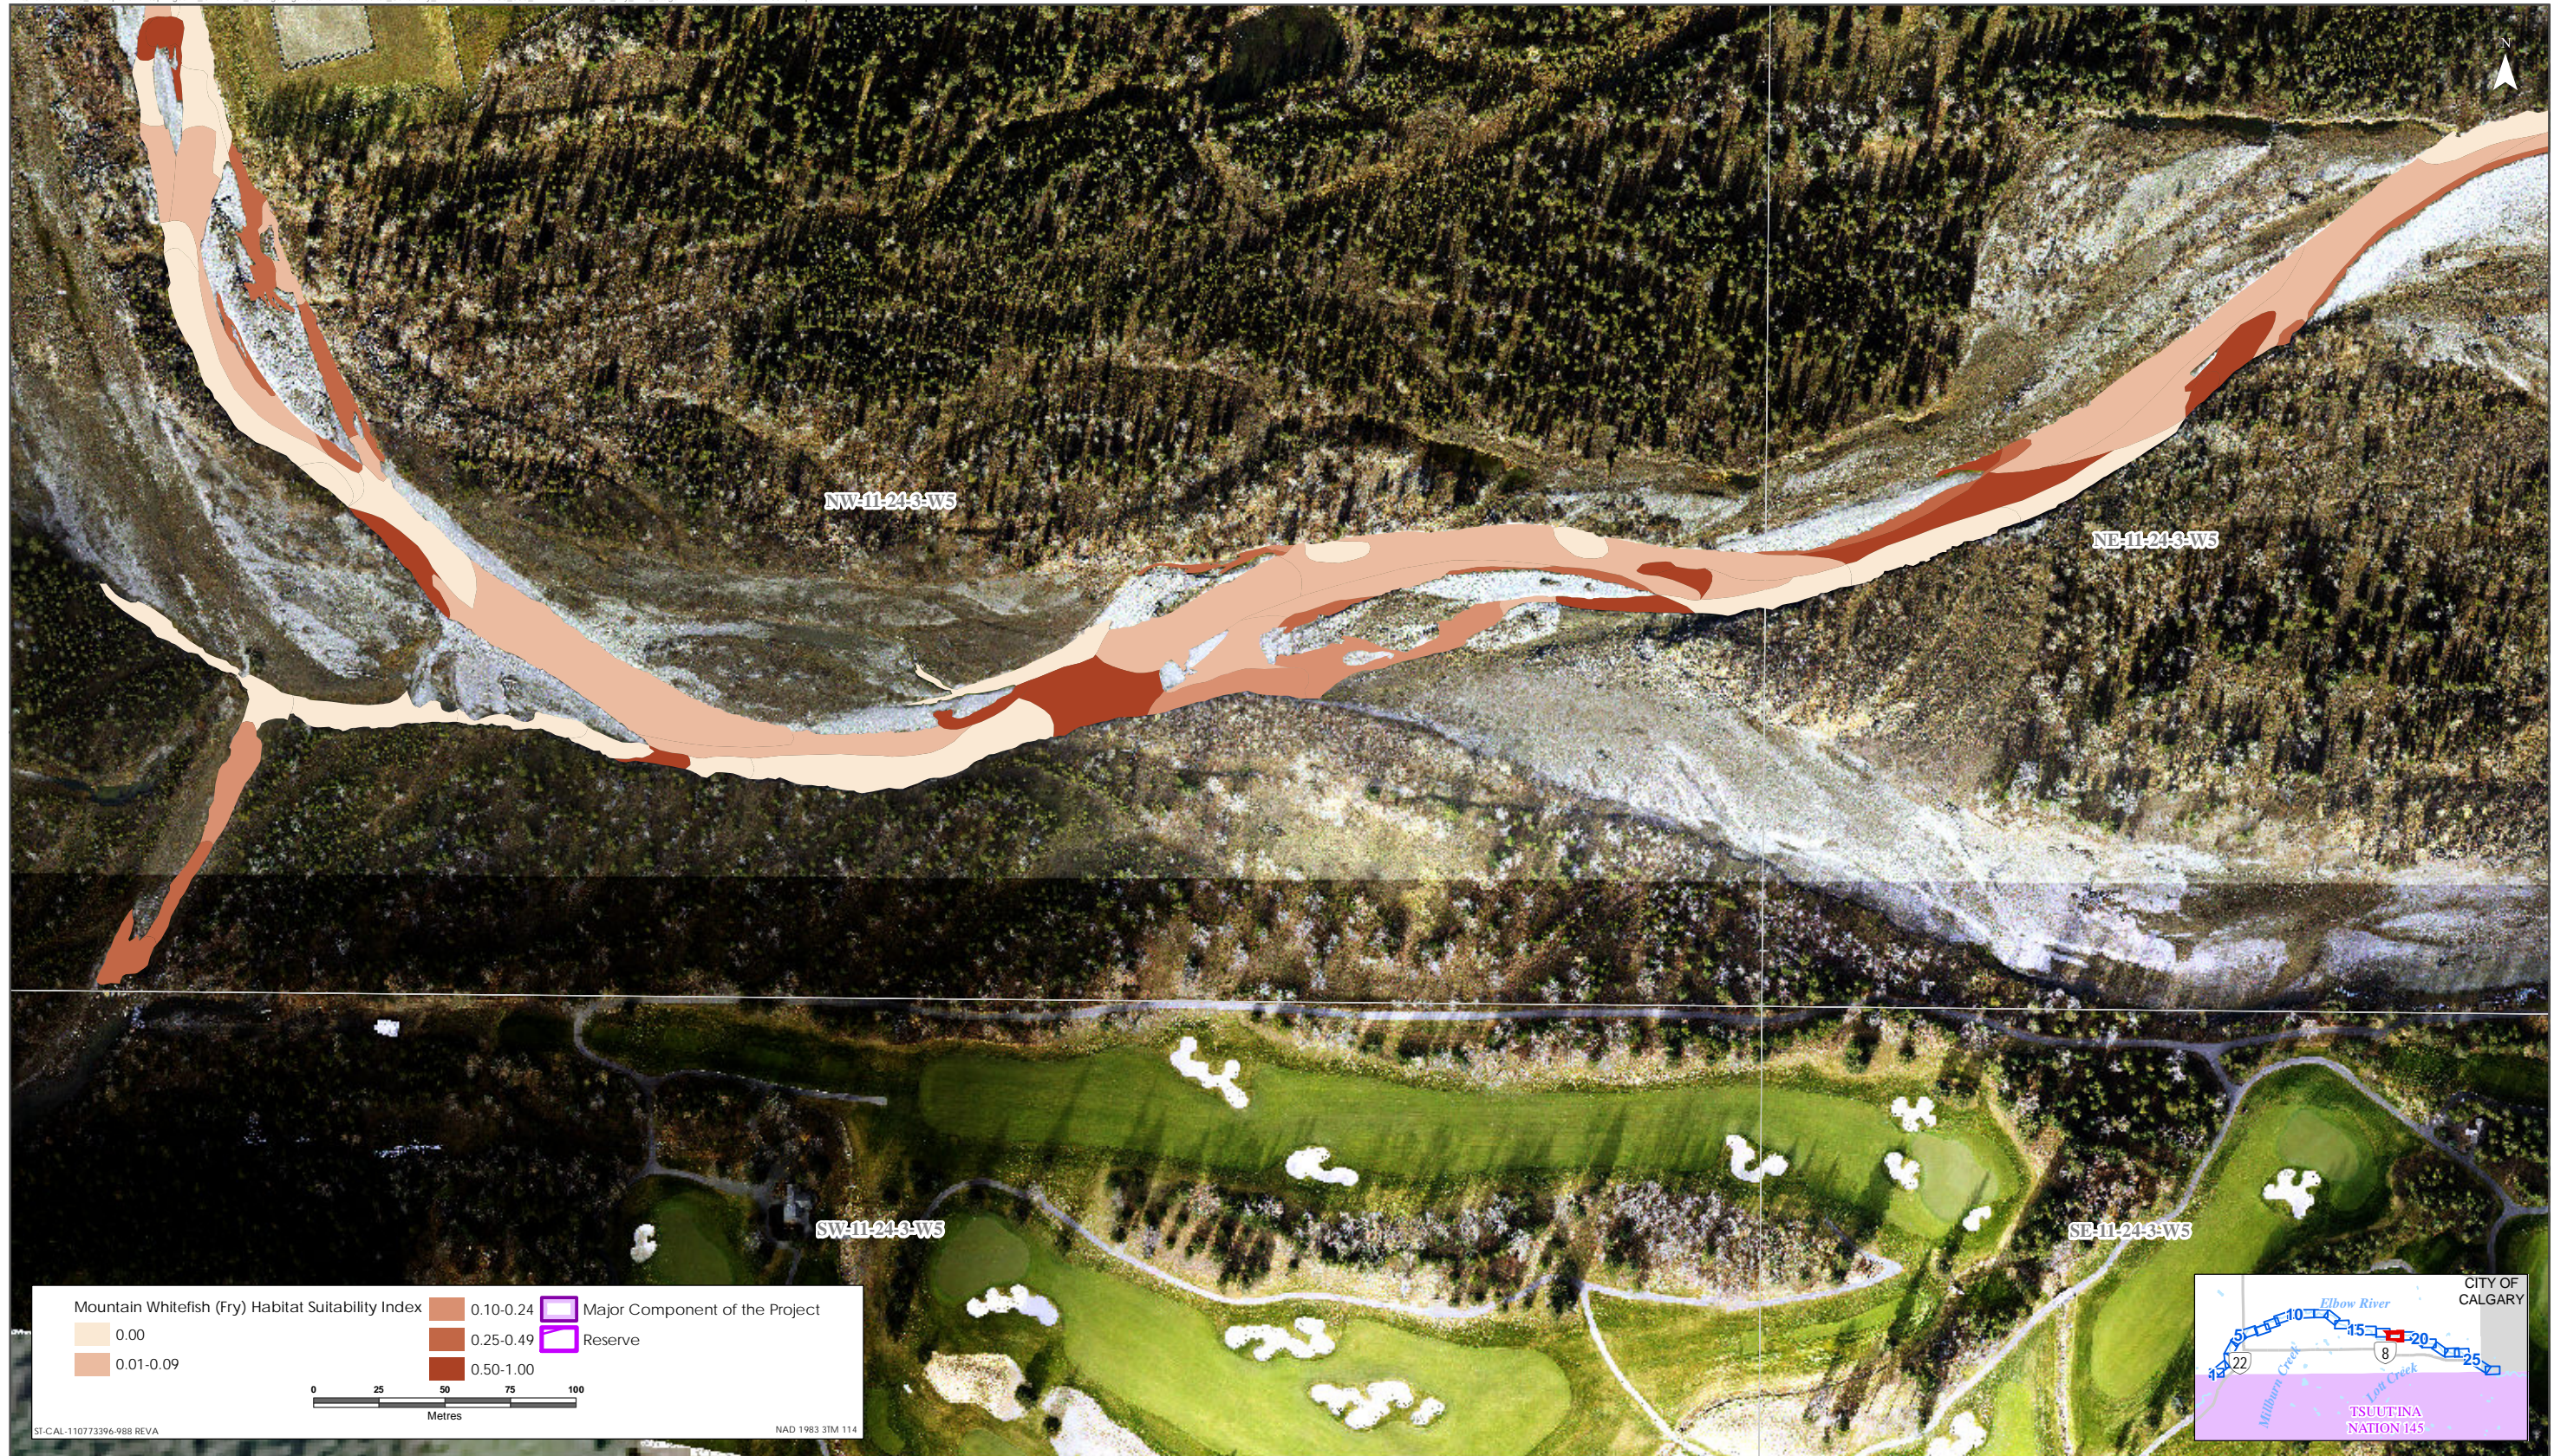

Mountain Whitefish HSI Map for Elbow River (Fry Life Stage)

Sources: Base Data - Government of Alberta, Government of Canada. Thematic Data - Stantec Ltd.
Imagery: 1.4m 10cm resolution October 2019