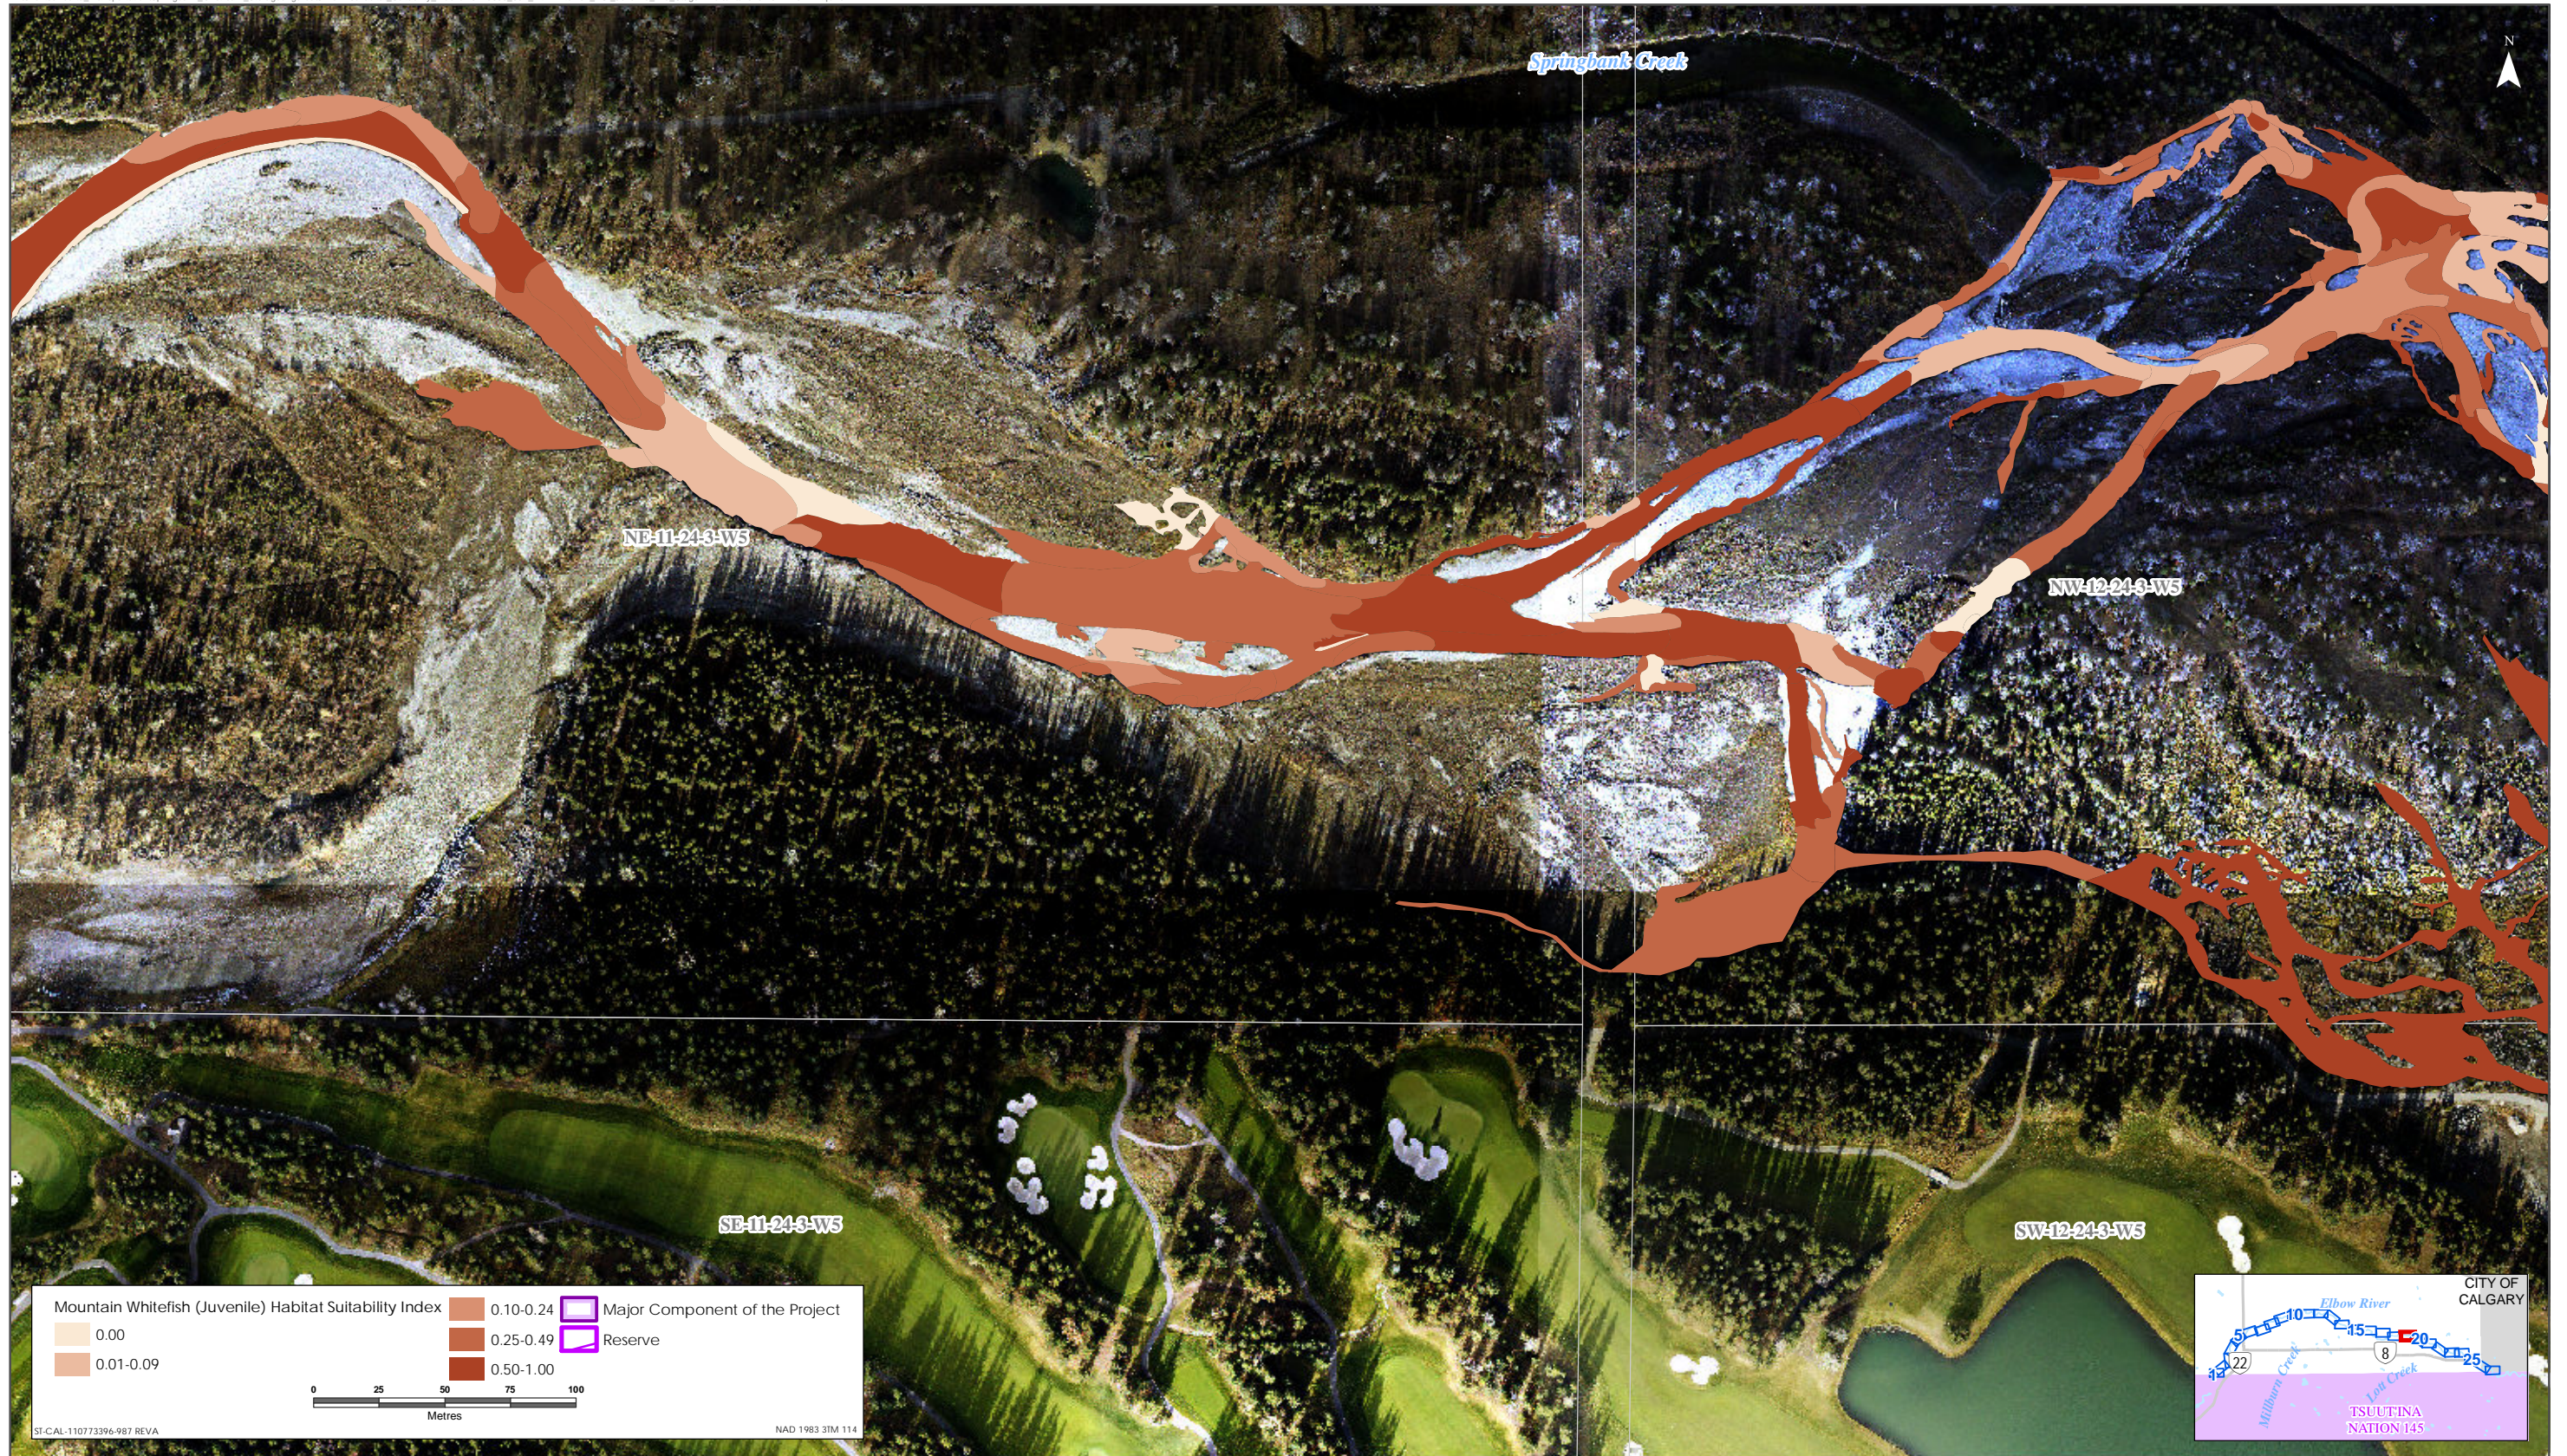

Mountain Whitefish HSI Map for Elbow River (Juvenile Life Stage)

Sources: Base Data - Government of Alberta, Government of Canada. Thematic Data - Stantec Ltd. Imagery: 1.4m 10cm resolution October 2019