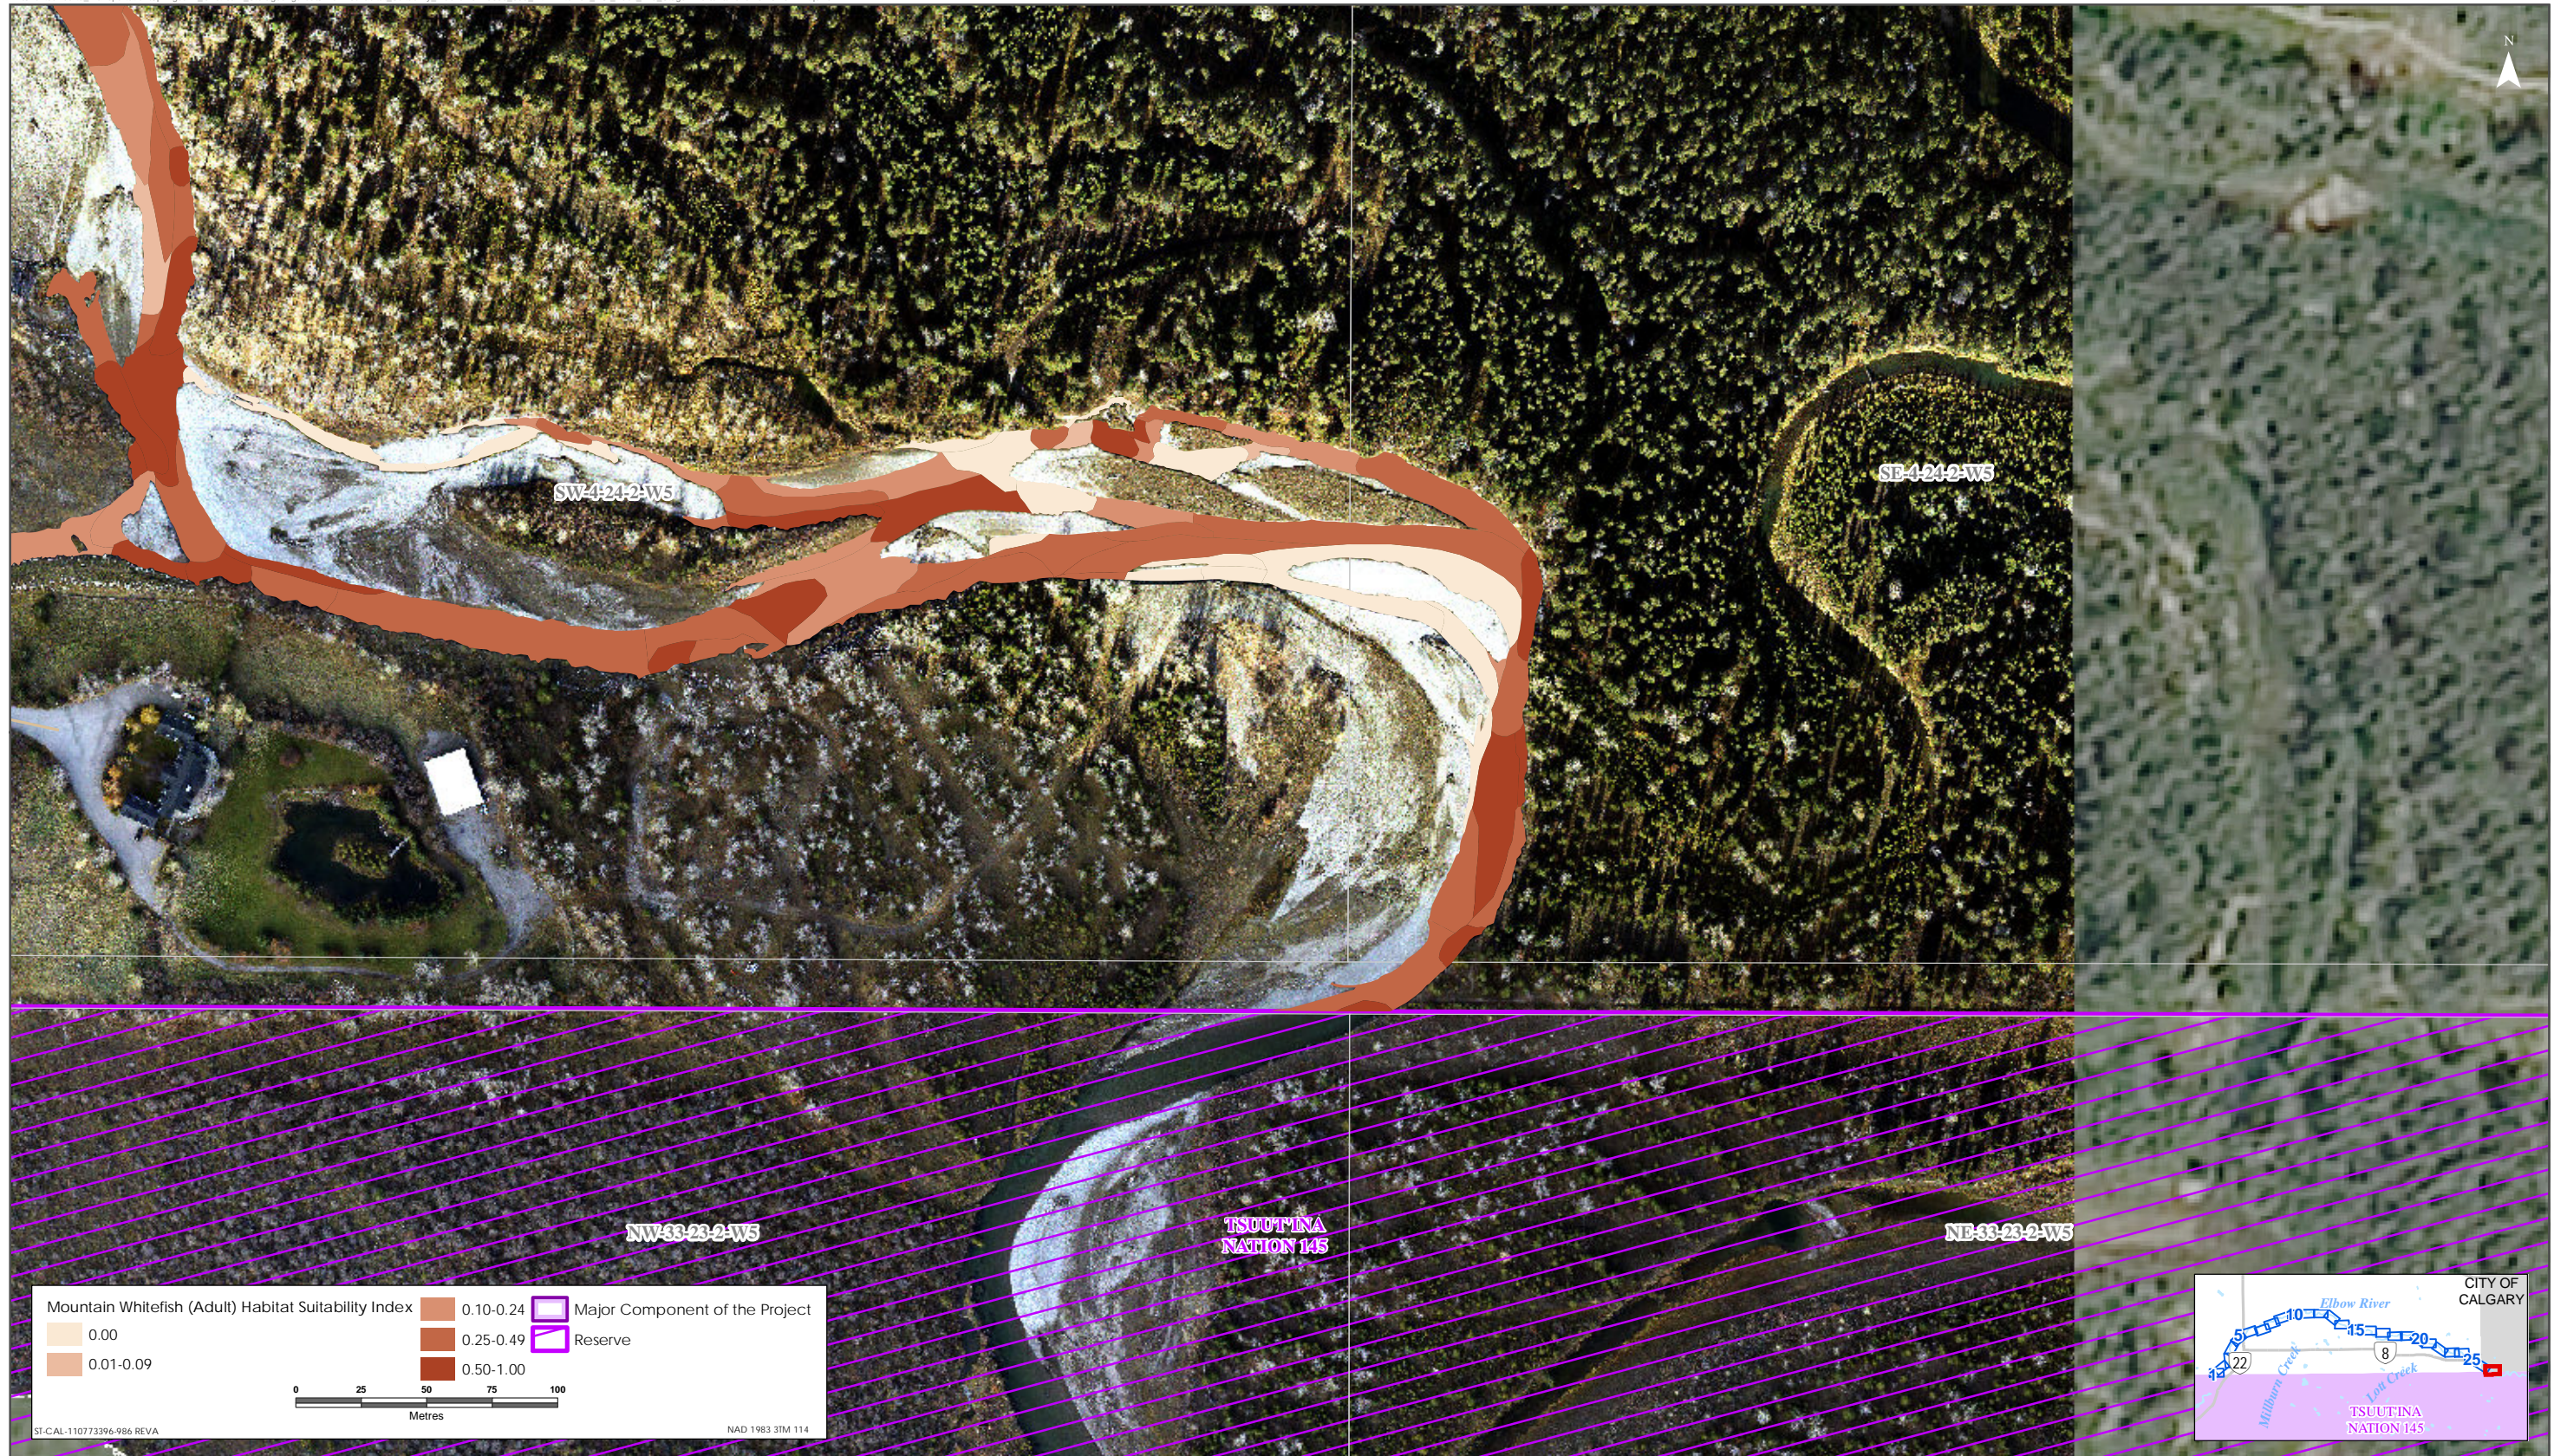

Mountain Whitefish HSI Map for Elbow River (Adult Life Stage)

Sources: Base Data - Government of Alberta, Government of Canada. Thematic Data - Stantec Ltd.
Imagery: 1.4m 10cm resolution October 2019

Mountain Whitefish HSI Map for Elbow River (Adult Life Stage)