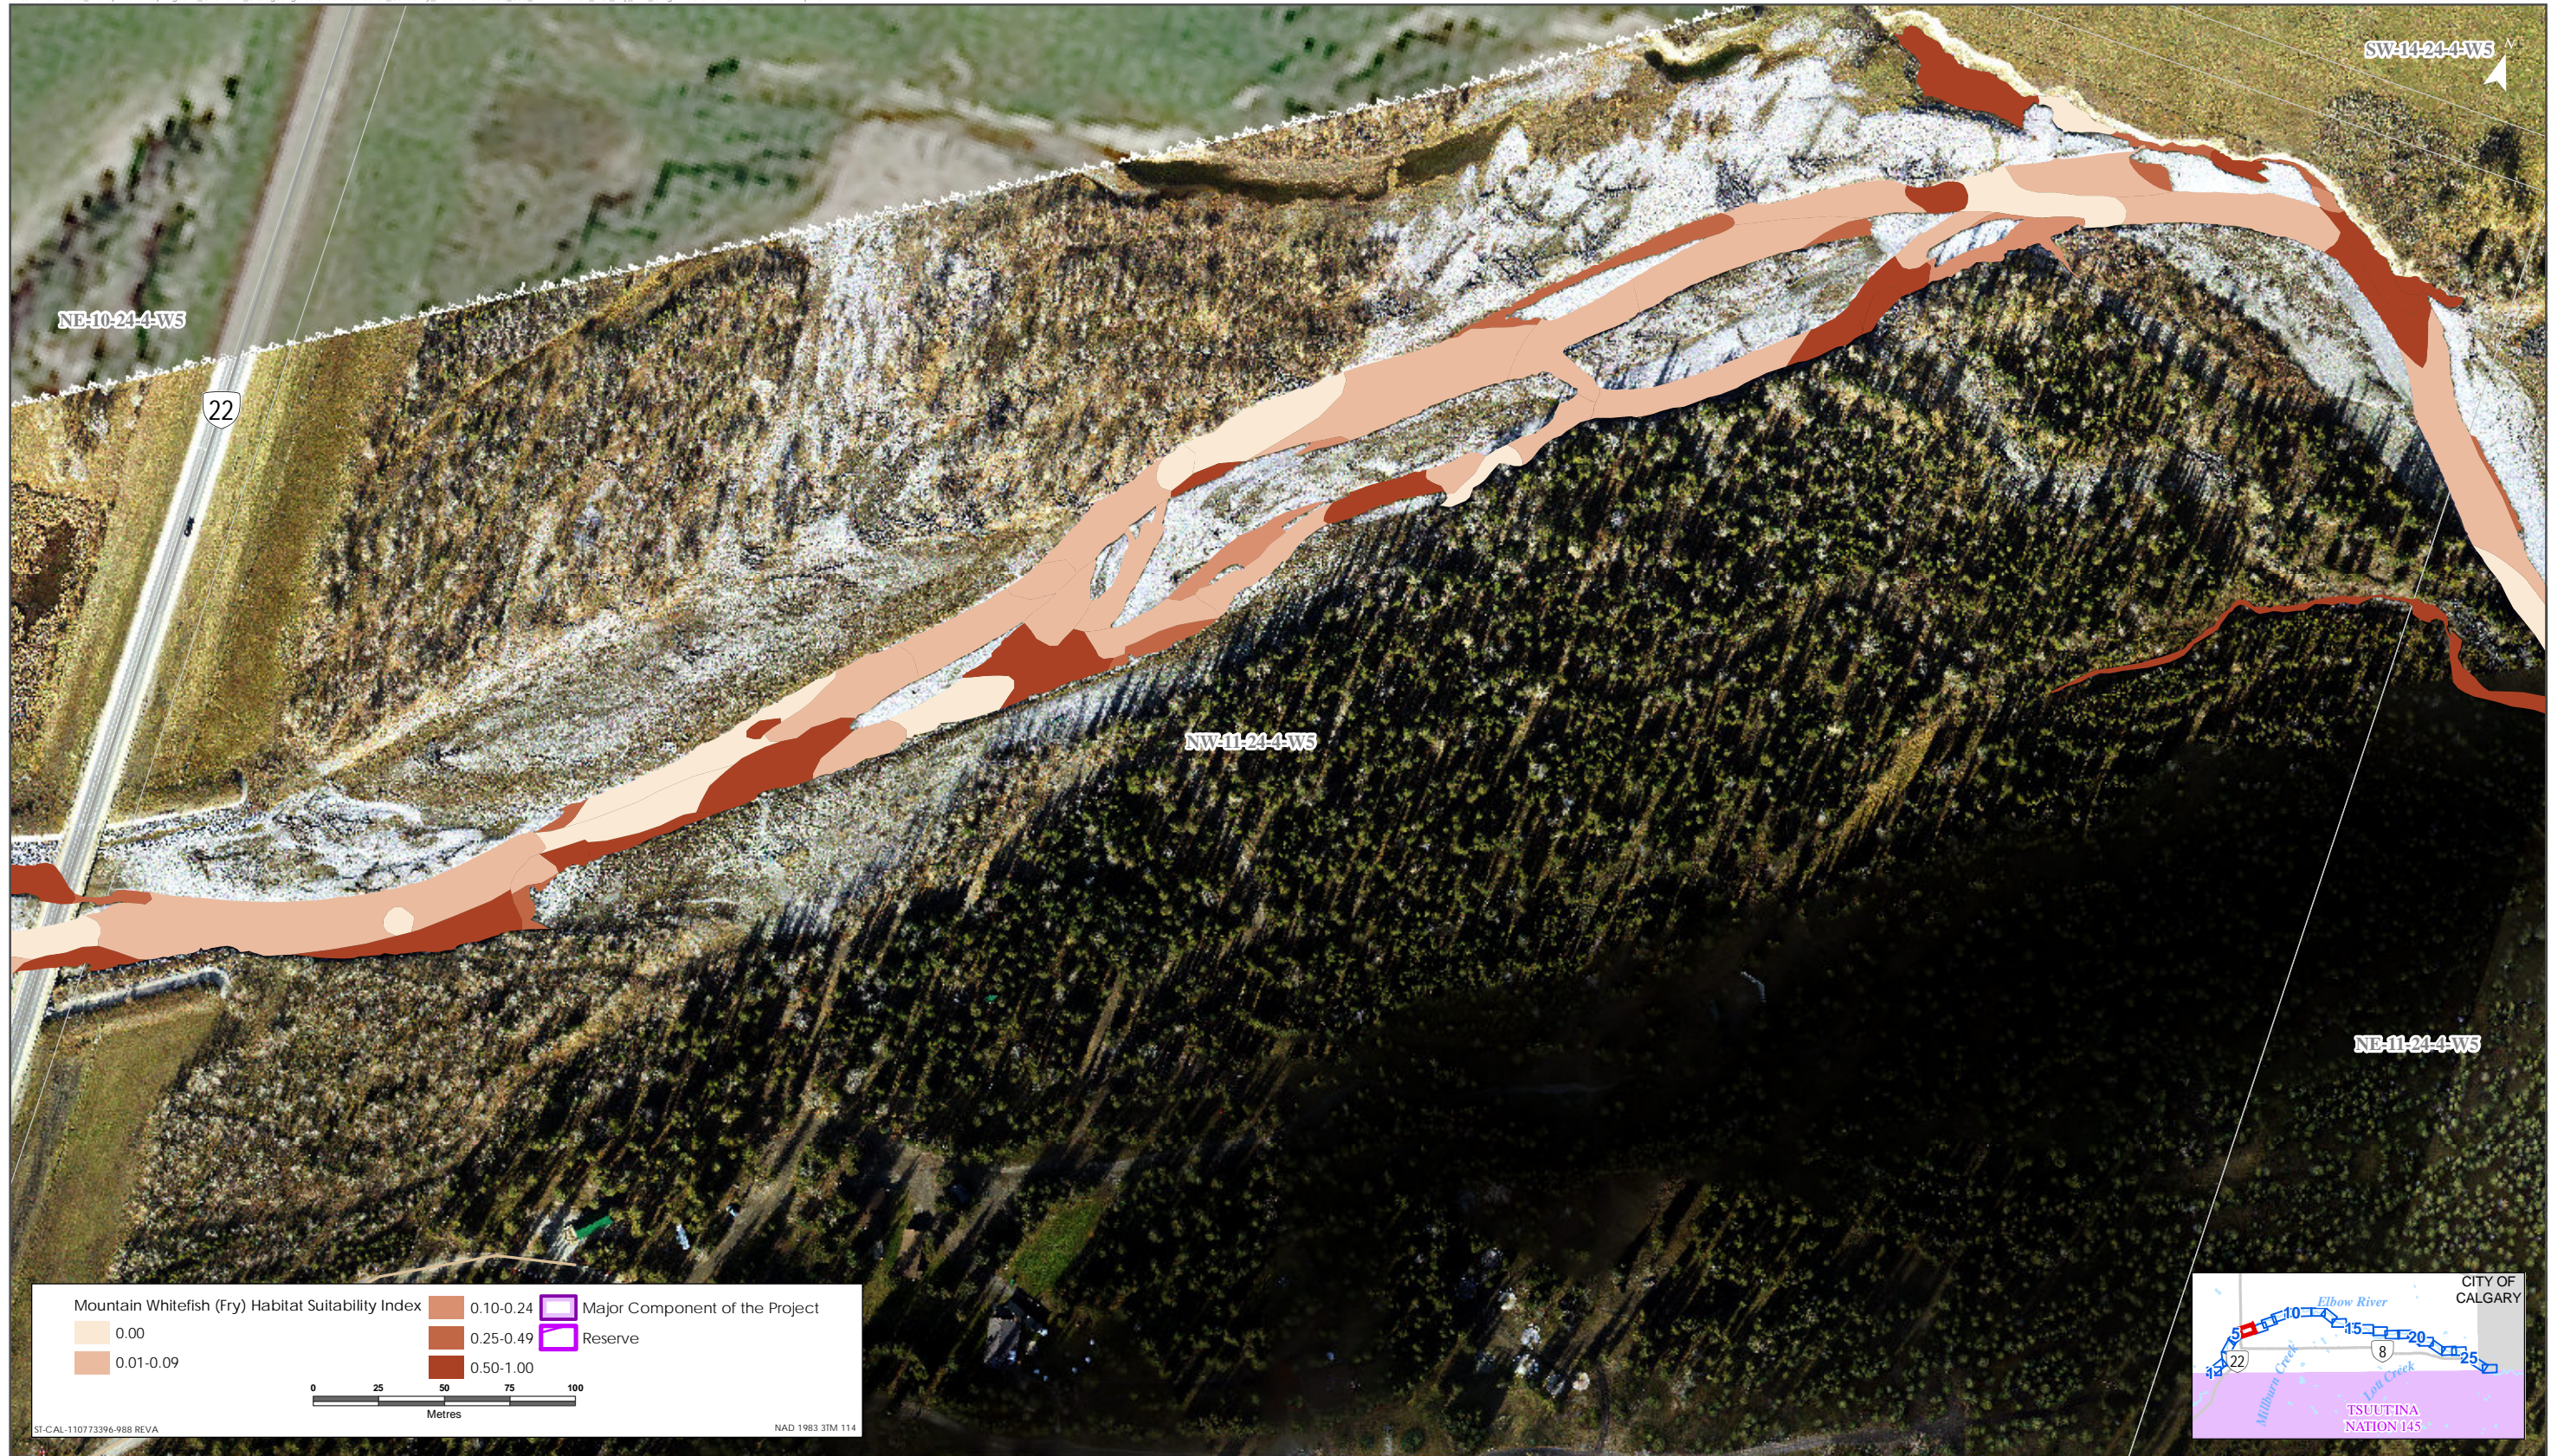

Mountain Whitefish HSI Map for Elbow River (Fry Life Stage)

Sources: Base Data - Government of Alberta, Government of Canada. Thematic Data - Stantec Ltd. Imagery: 1:1m 10cm resolution October 2019