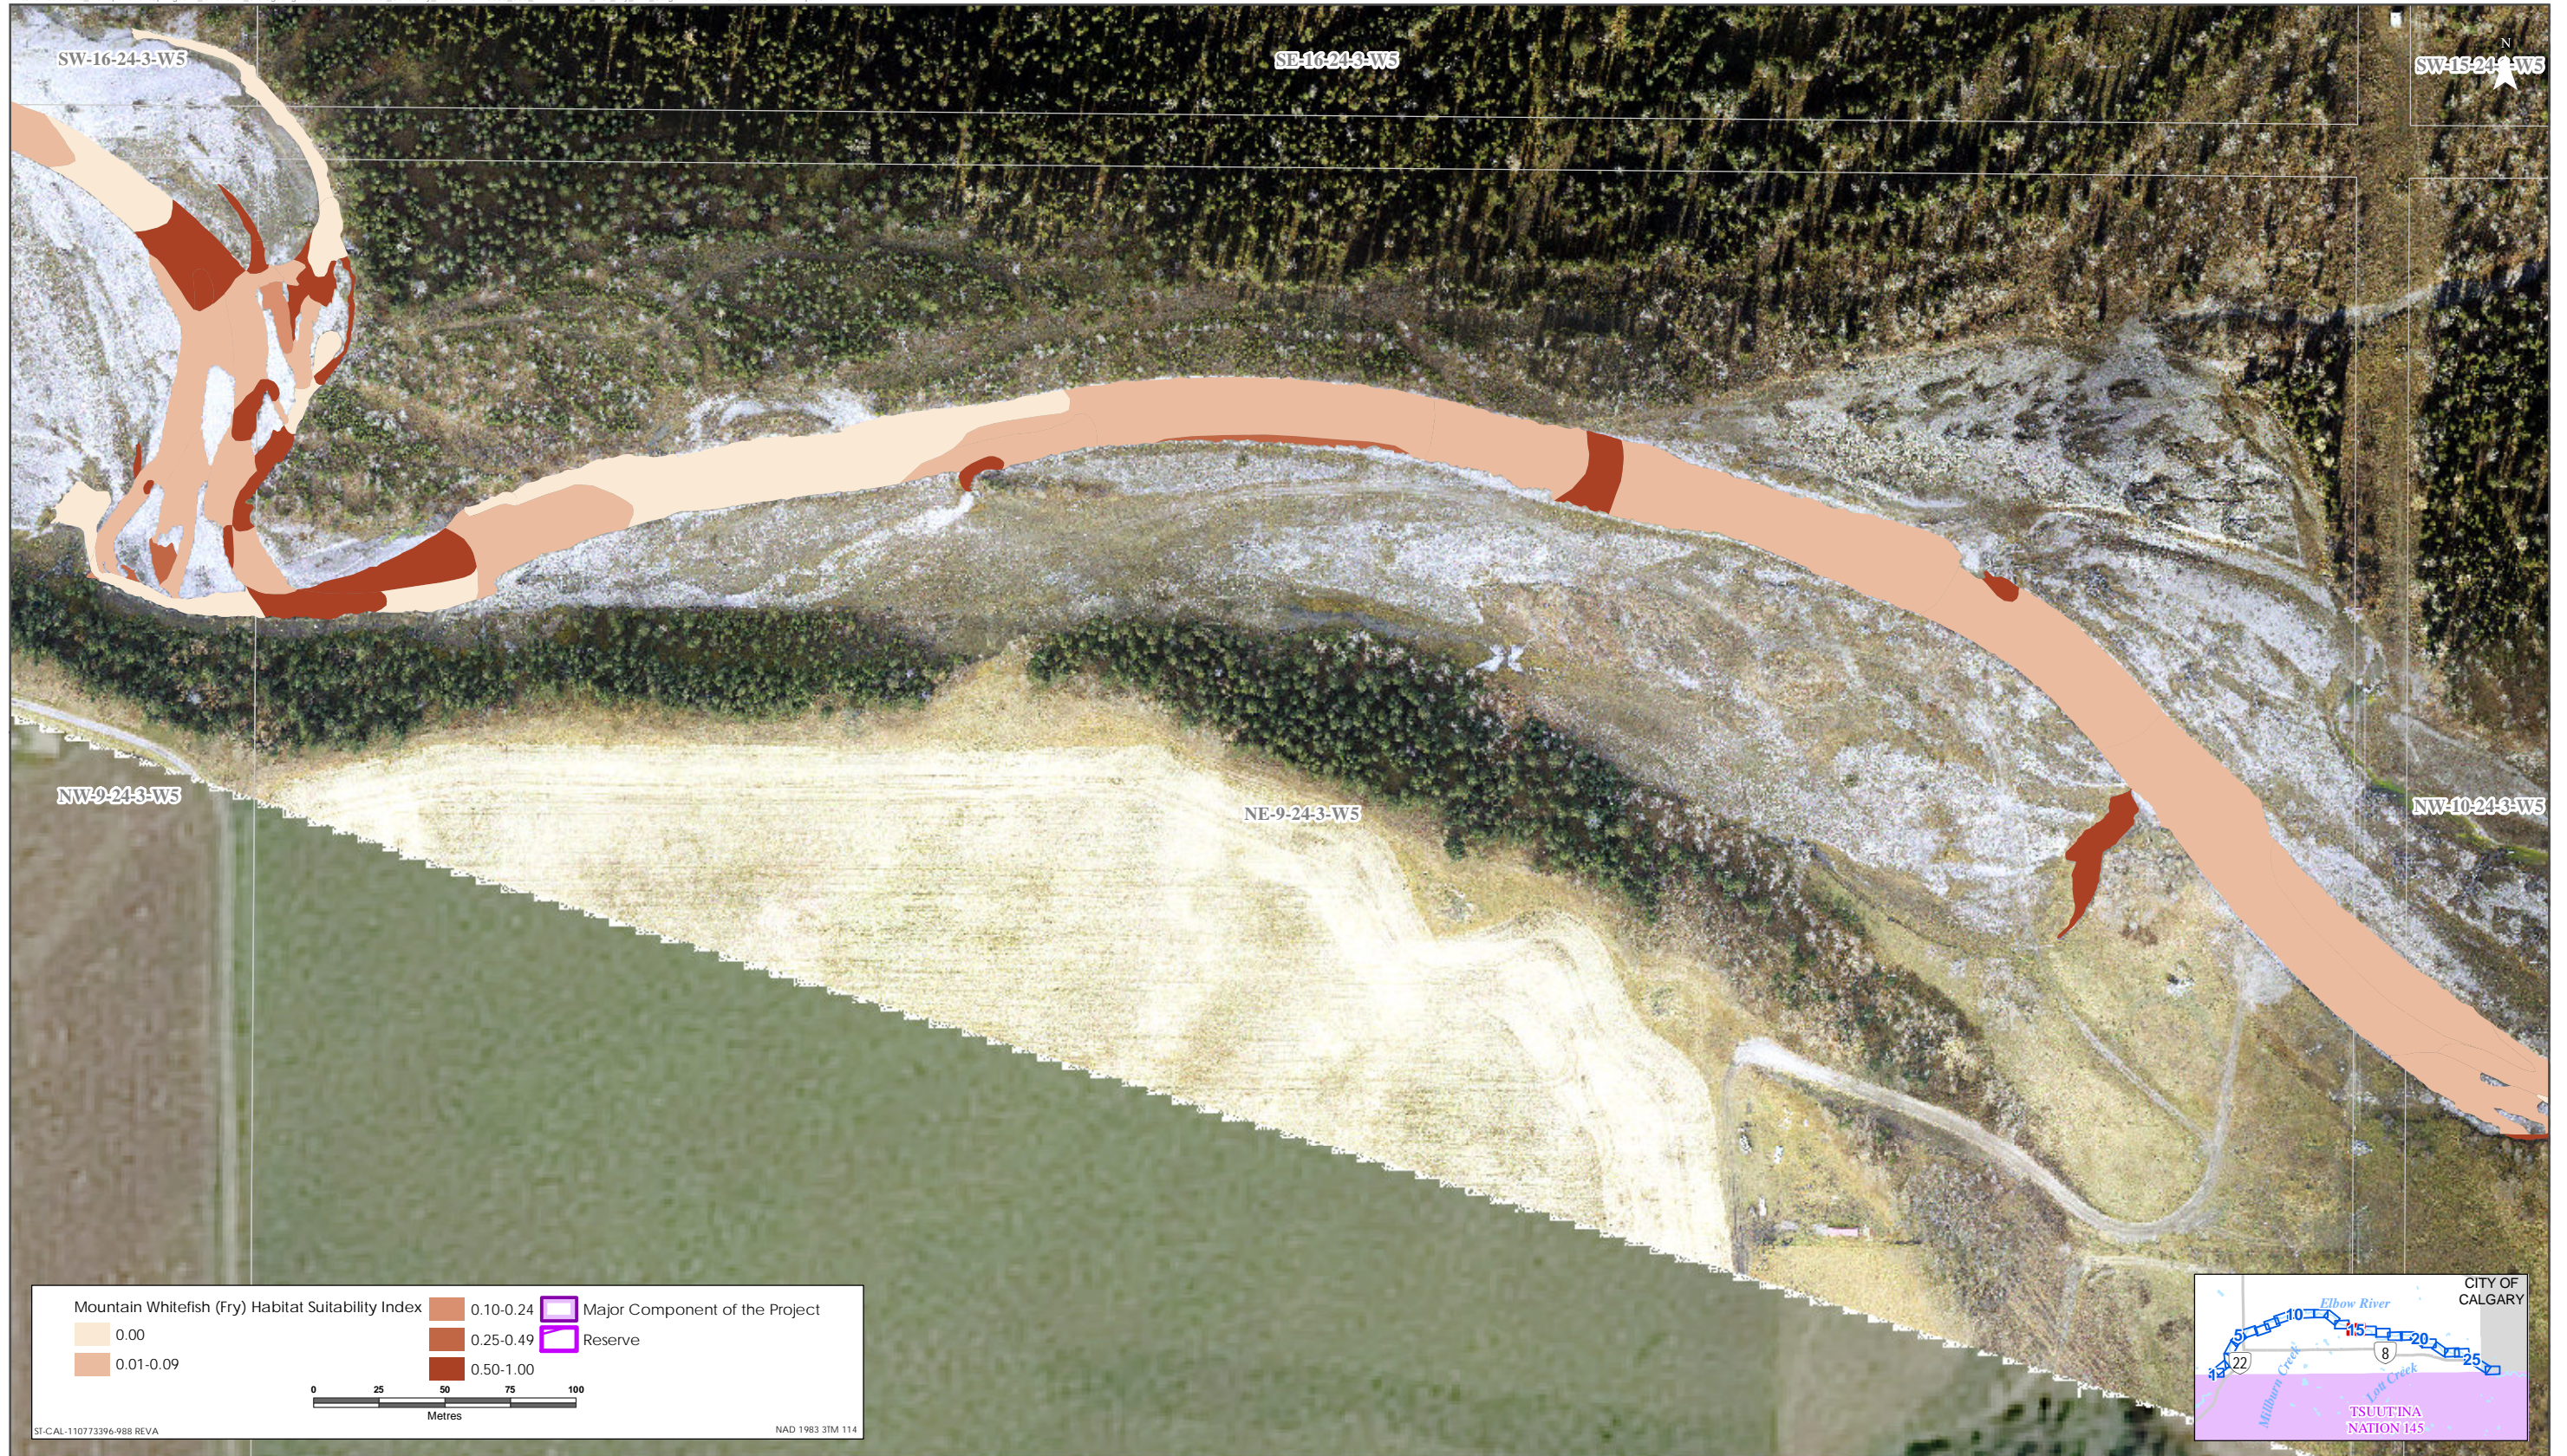

Mountain Whitefish HSI Map for Elbow River (Fry Life Stage)

Sources: Base Data - Government of Alberta, Government of Canada. Thematic Data - Stantec Ltd.
Imagery: 1.4m 10cm resolution October 2019