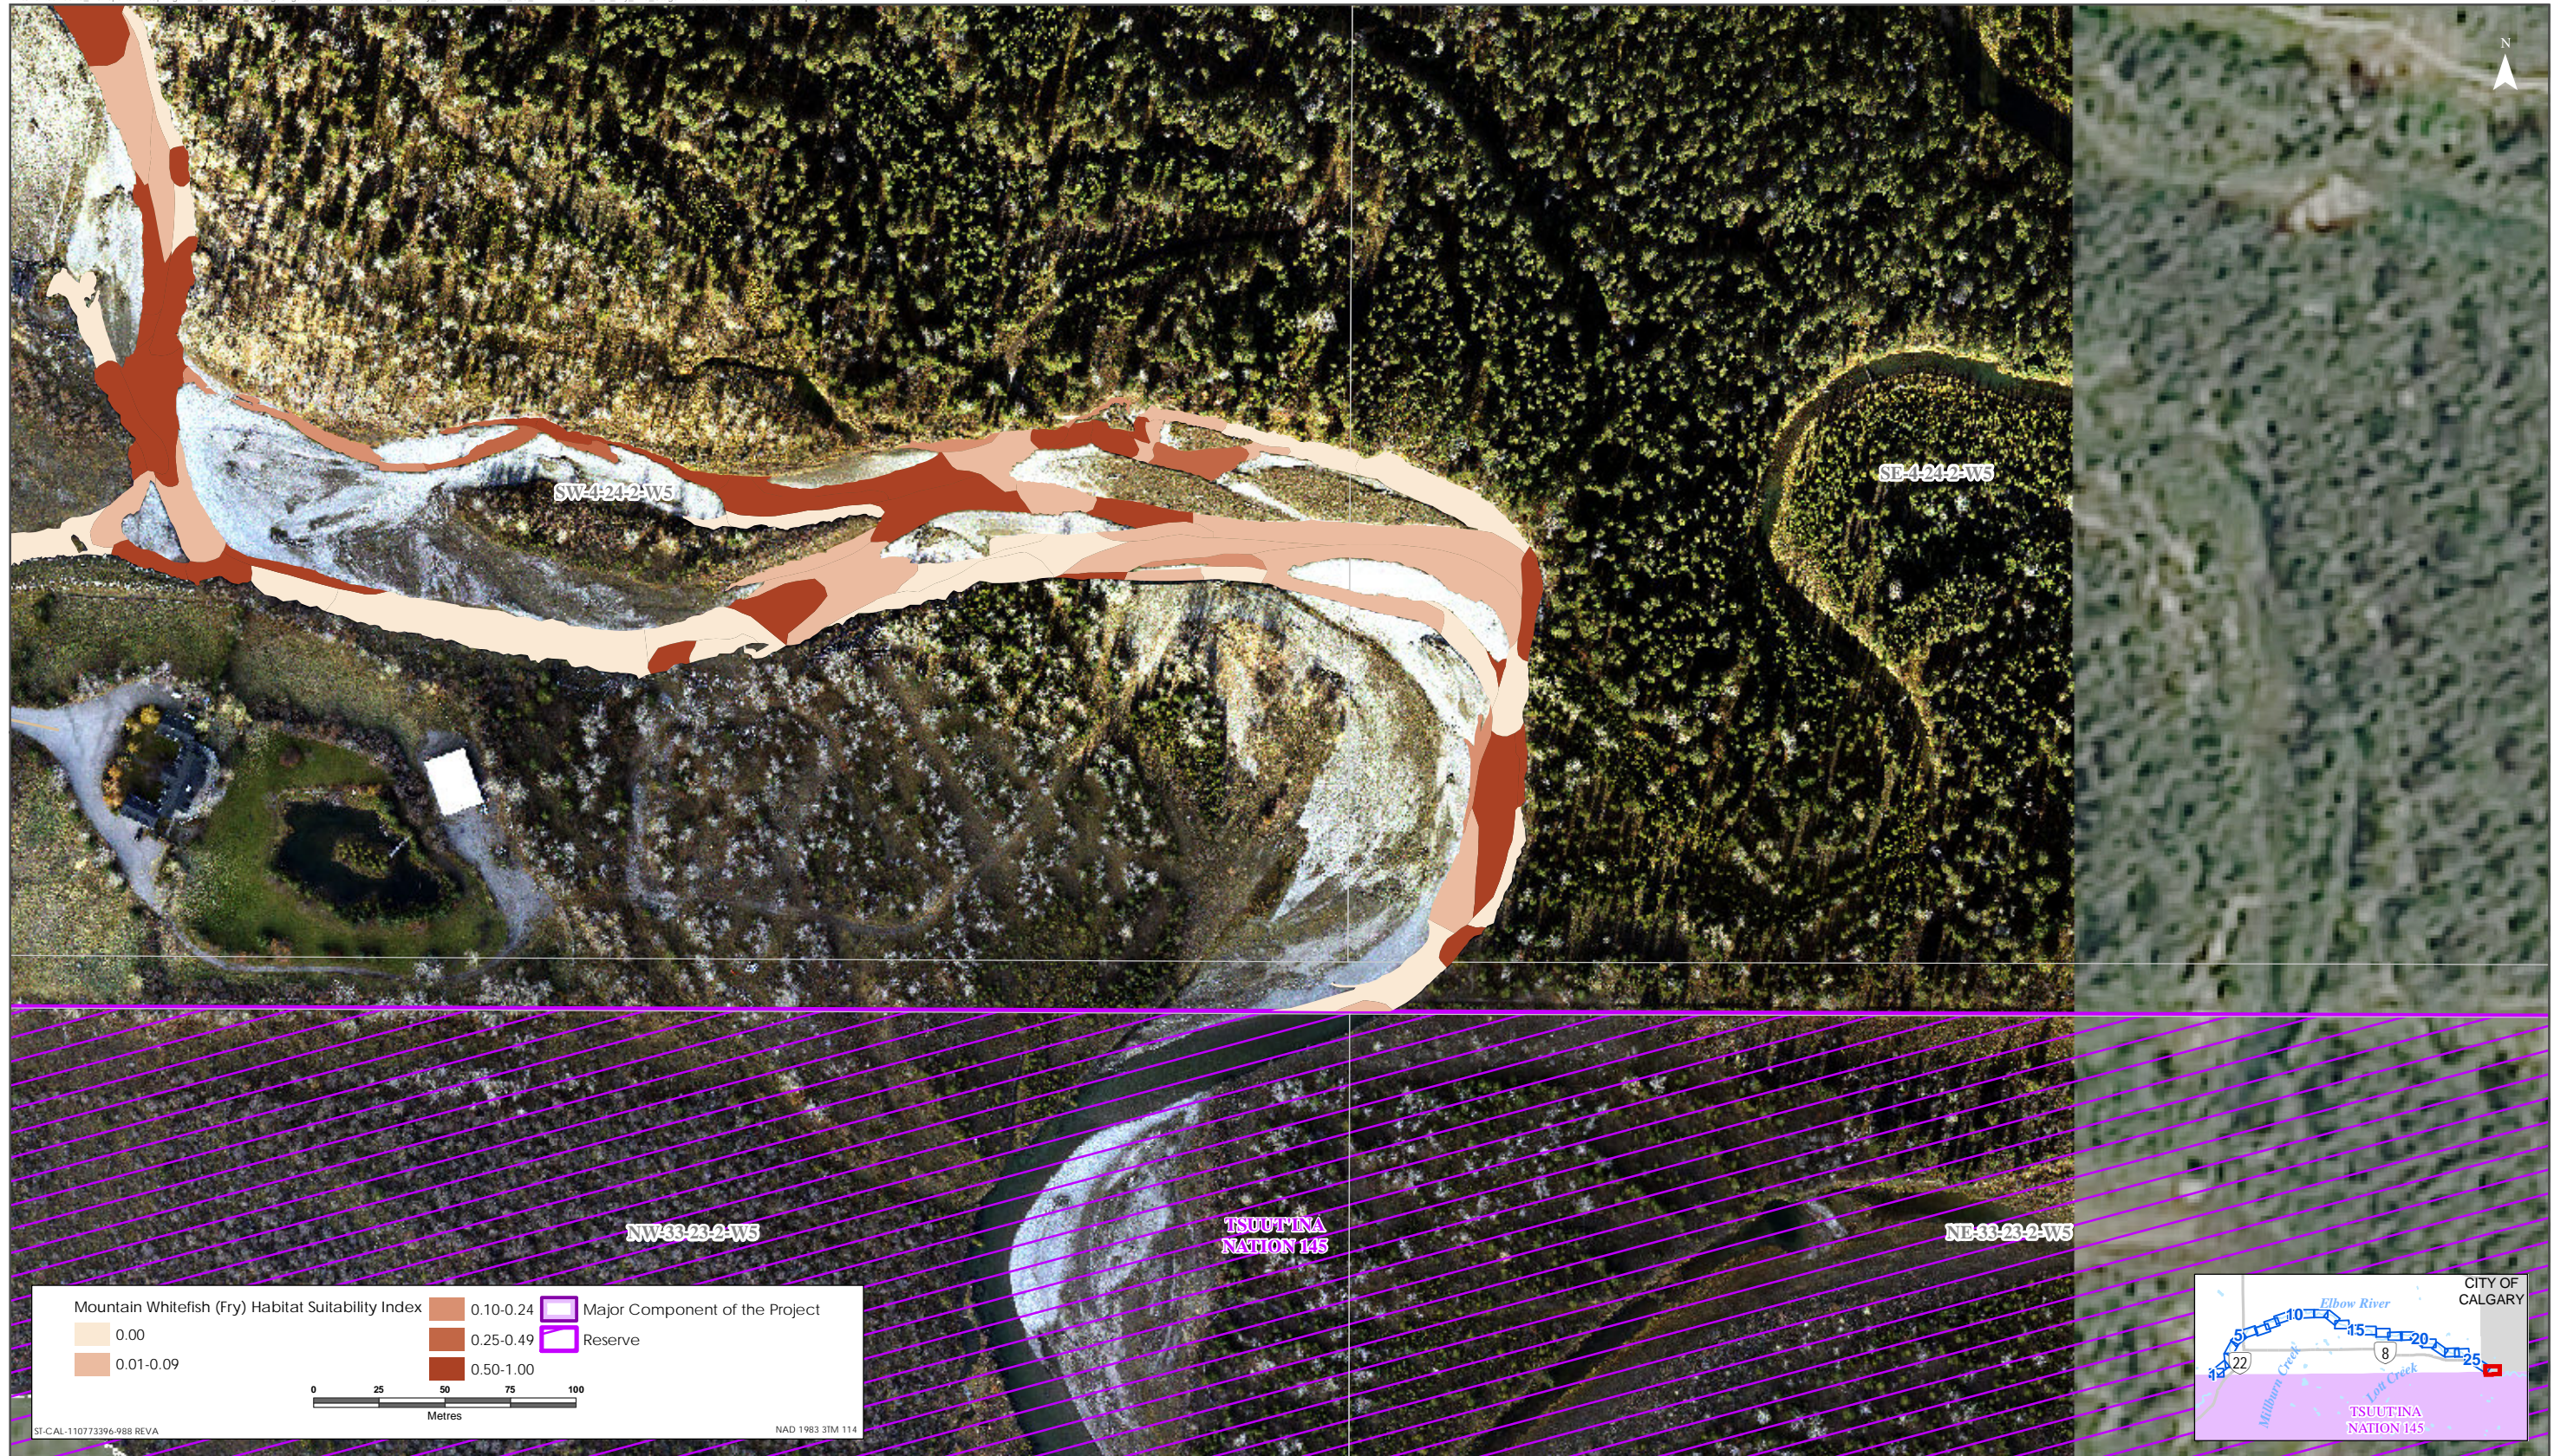

Mountain Whitefish HSI Map for Elbow River (Fry Life Stage)

Sources: Base Data - Government of Alberta, Government of Canada. Thematic Data - Stantec Ltd. Imagery: 1.4m 10cm resolution October 2019

Mountain Whitefish HSI Map for Elbow River (Fry Life Stage)