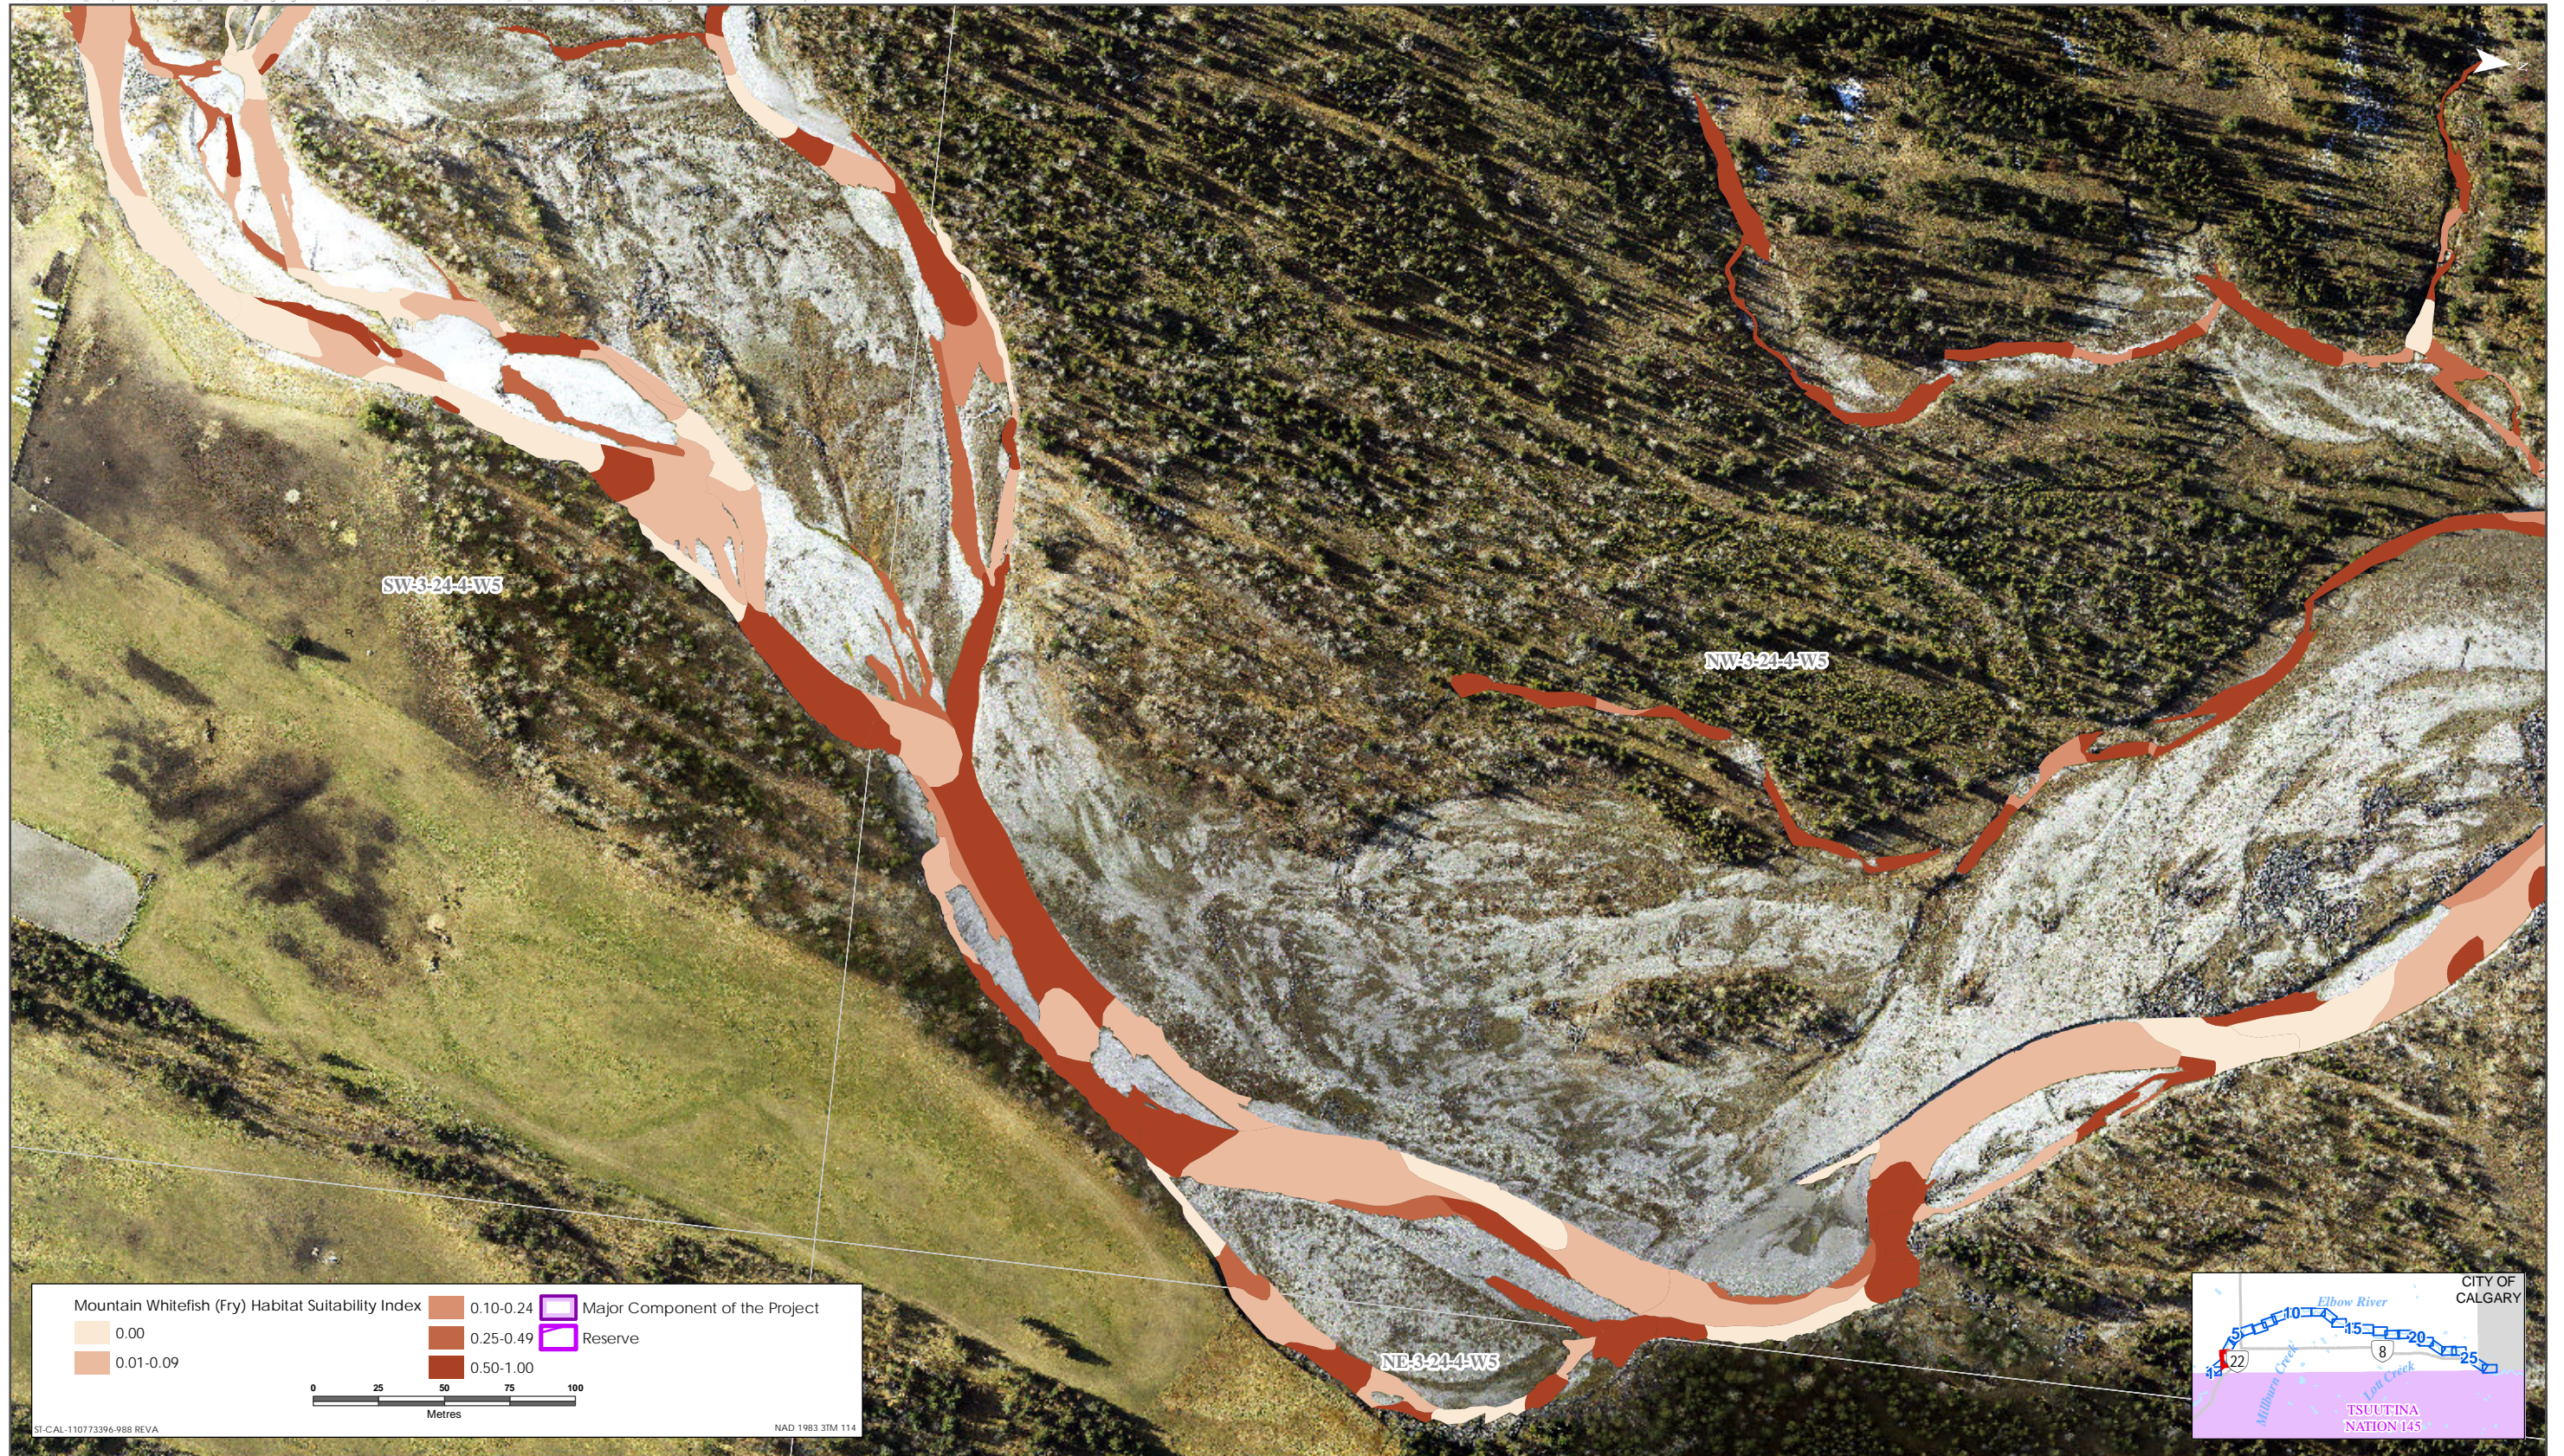

Sources: Base Data - Government of Alberta, Government of Canada. Thematic Data - Stantec Ltd.
Imagery: 1.4m 10cm resolution October 2019

Mountain Whitefish HSI Map for Elbow River (Fry Life Stage)

Sources: Base Data - Government of Alberta, Government of Canada. Thematic Data - Stantec Ltd. Imagery: 1.4m 10cm resolution October 2019