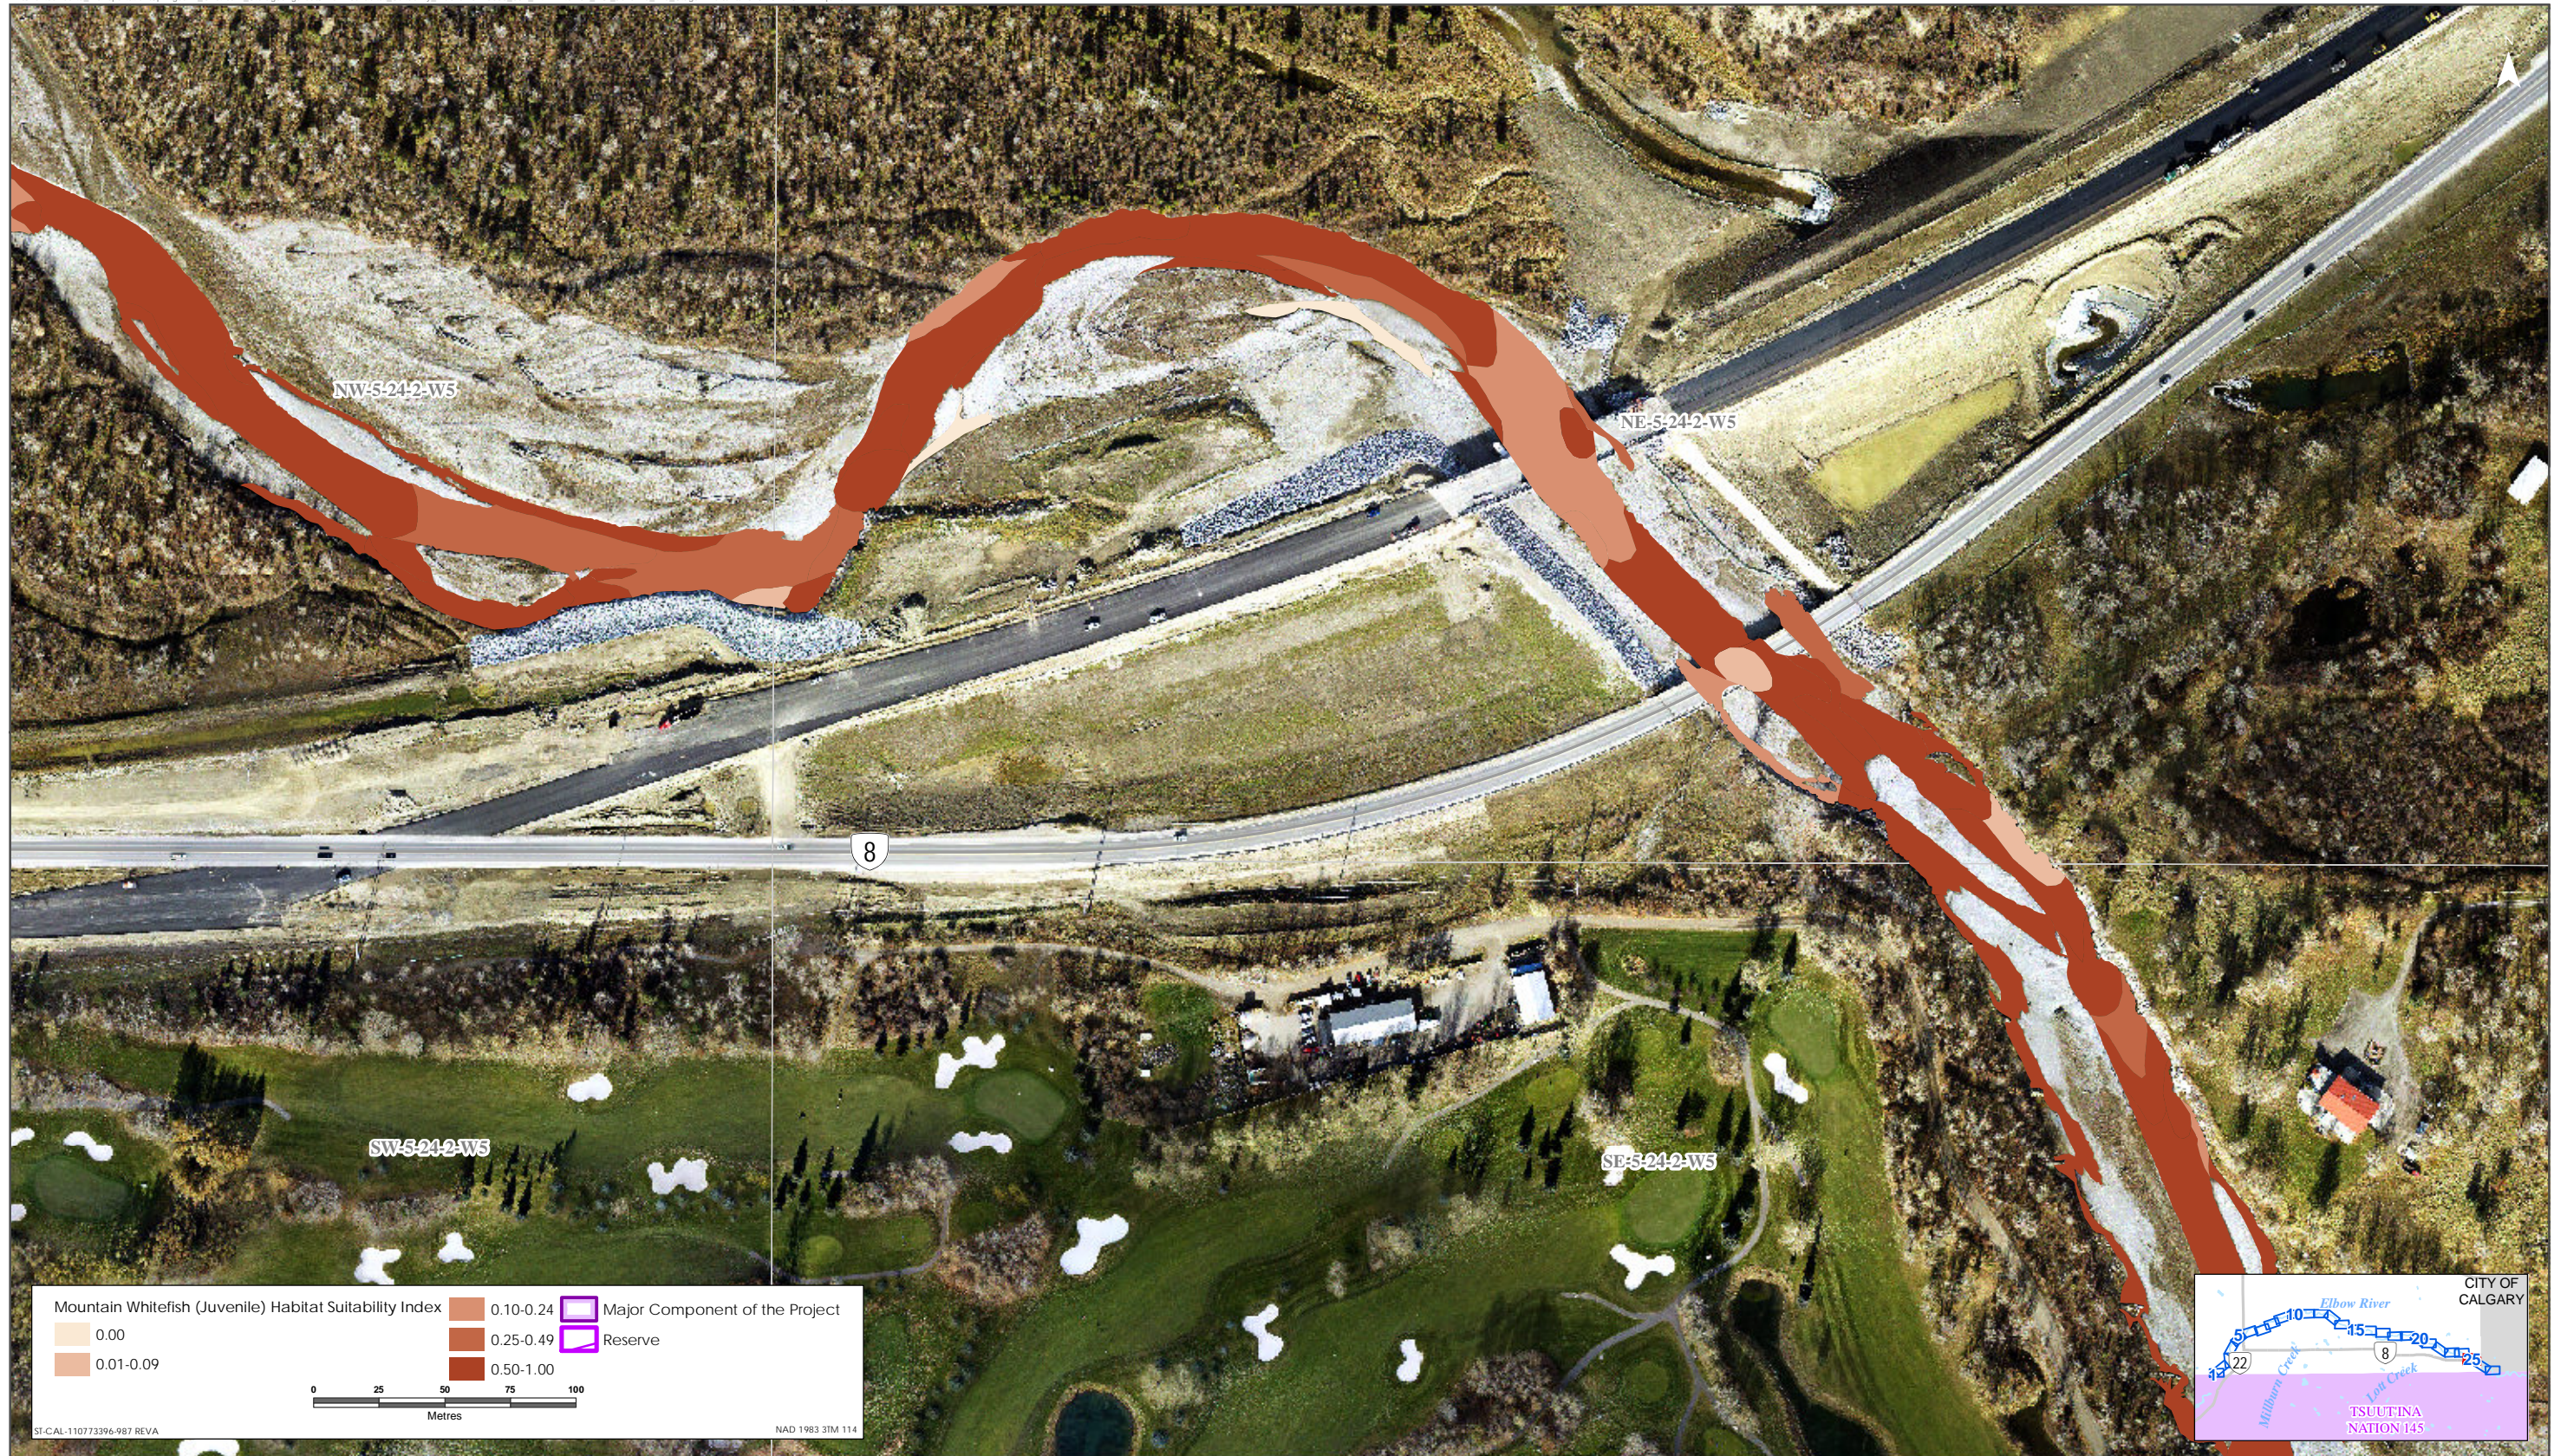

Mountain Whitefish HSI Map for Elbow River (Juvenile Life Stage)

Sources: Base Data - Government of Alberta, Government of Canada. Thematic Data - Stantec Ltd. Imagery: 1.4m 10cm resolution October 2019