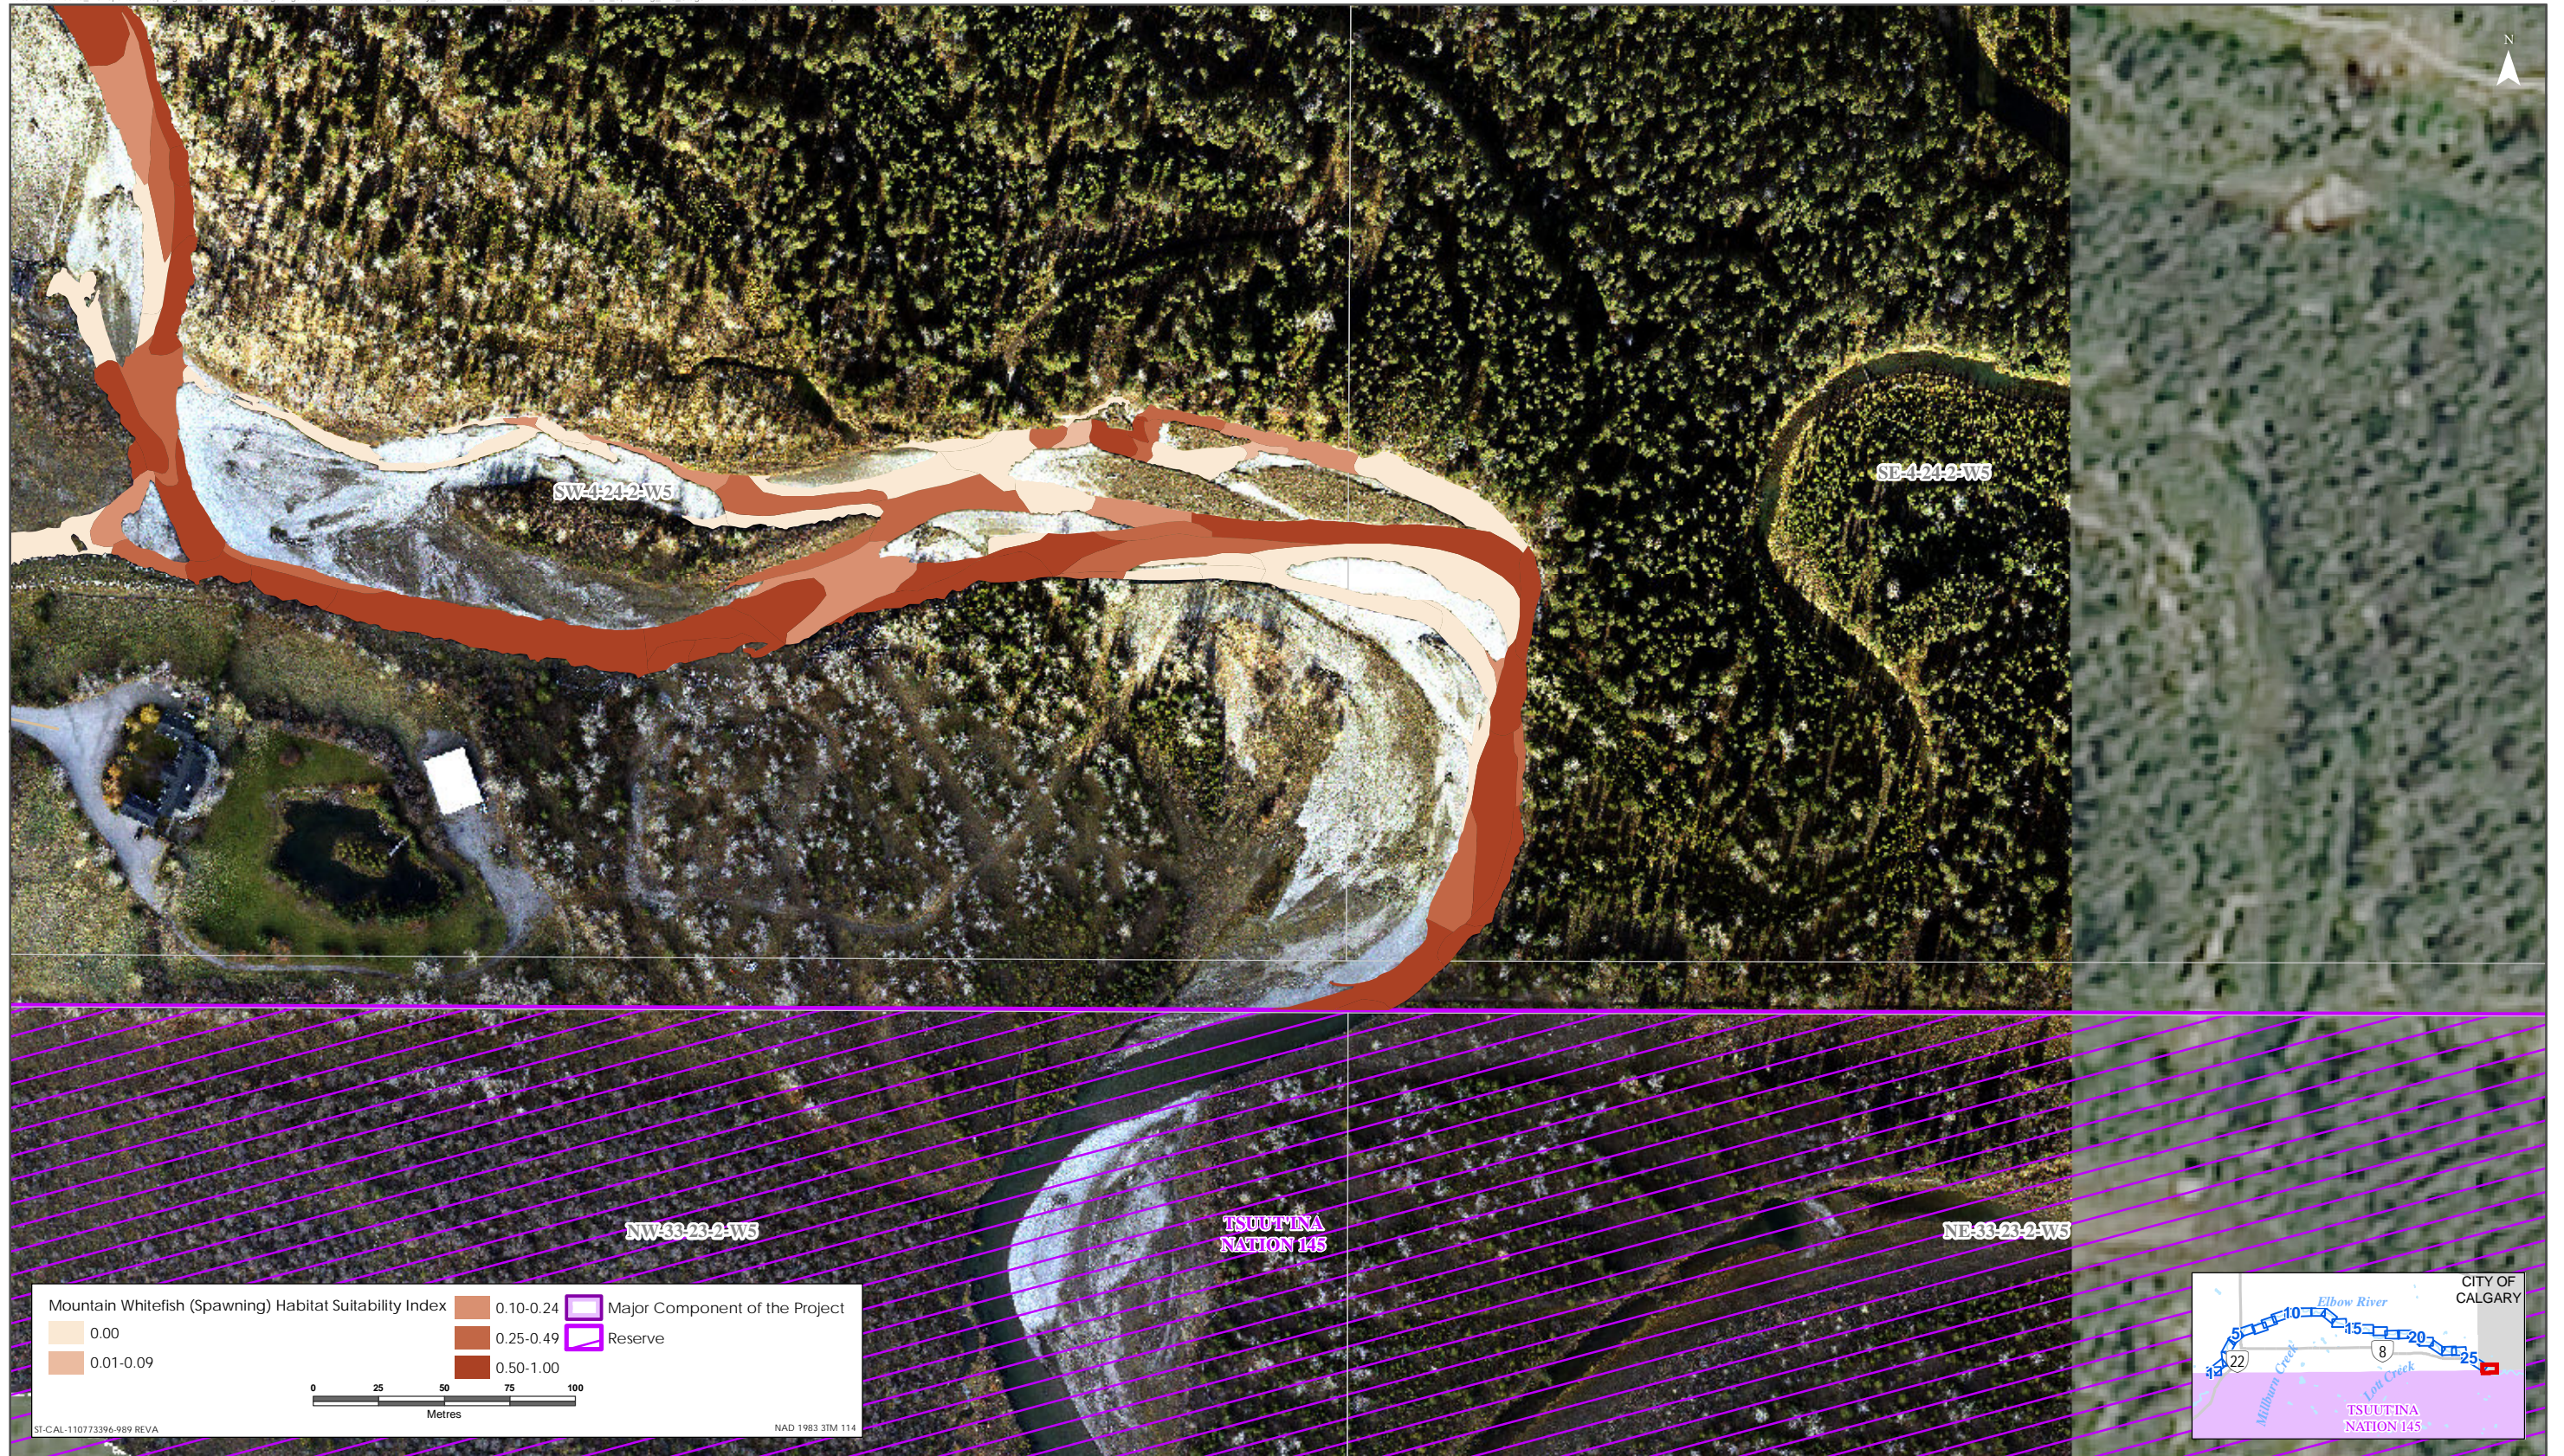

Mountain Whitefish HSI Map for Elbow River (Spawning Life Stage)

Sources: Base Data - Government of Alberta, Government of Canada. Thematic Data - Stantec Ltd. Imagery: 1.4m 10cm resolution October 2019

Mountain Whitefish HSI Map for Elbow River (Spawning Life Stage)