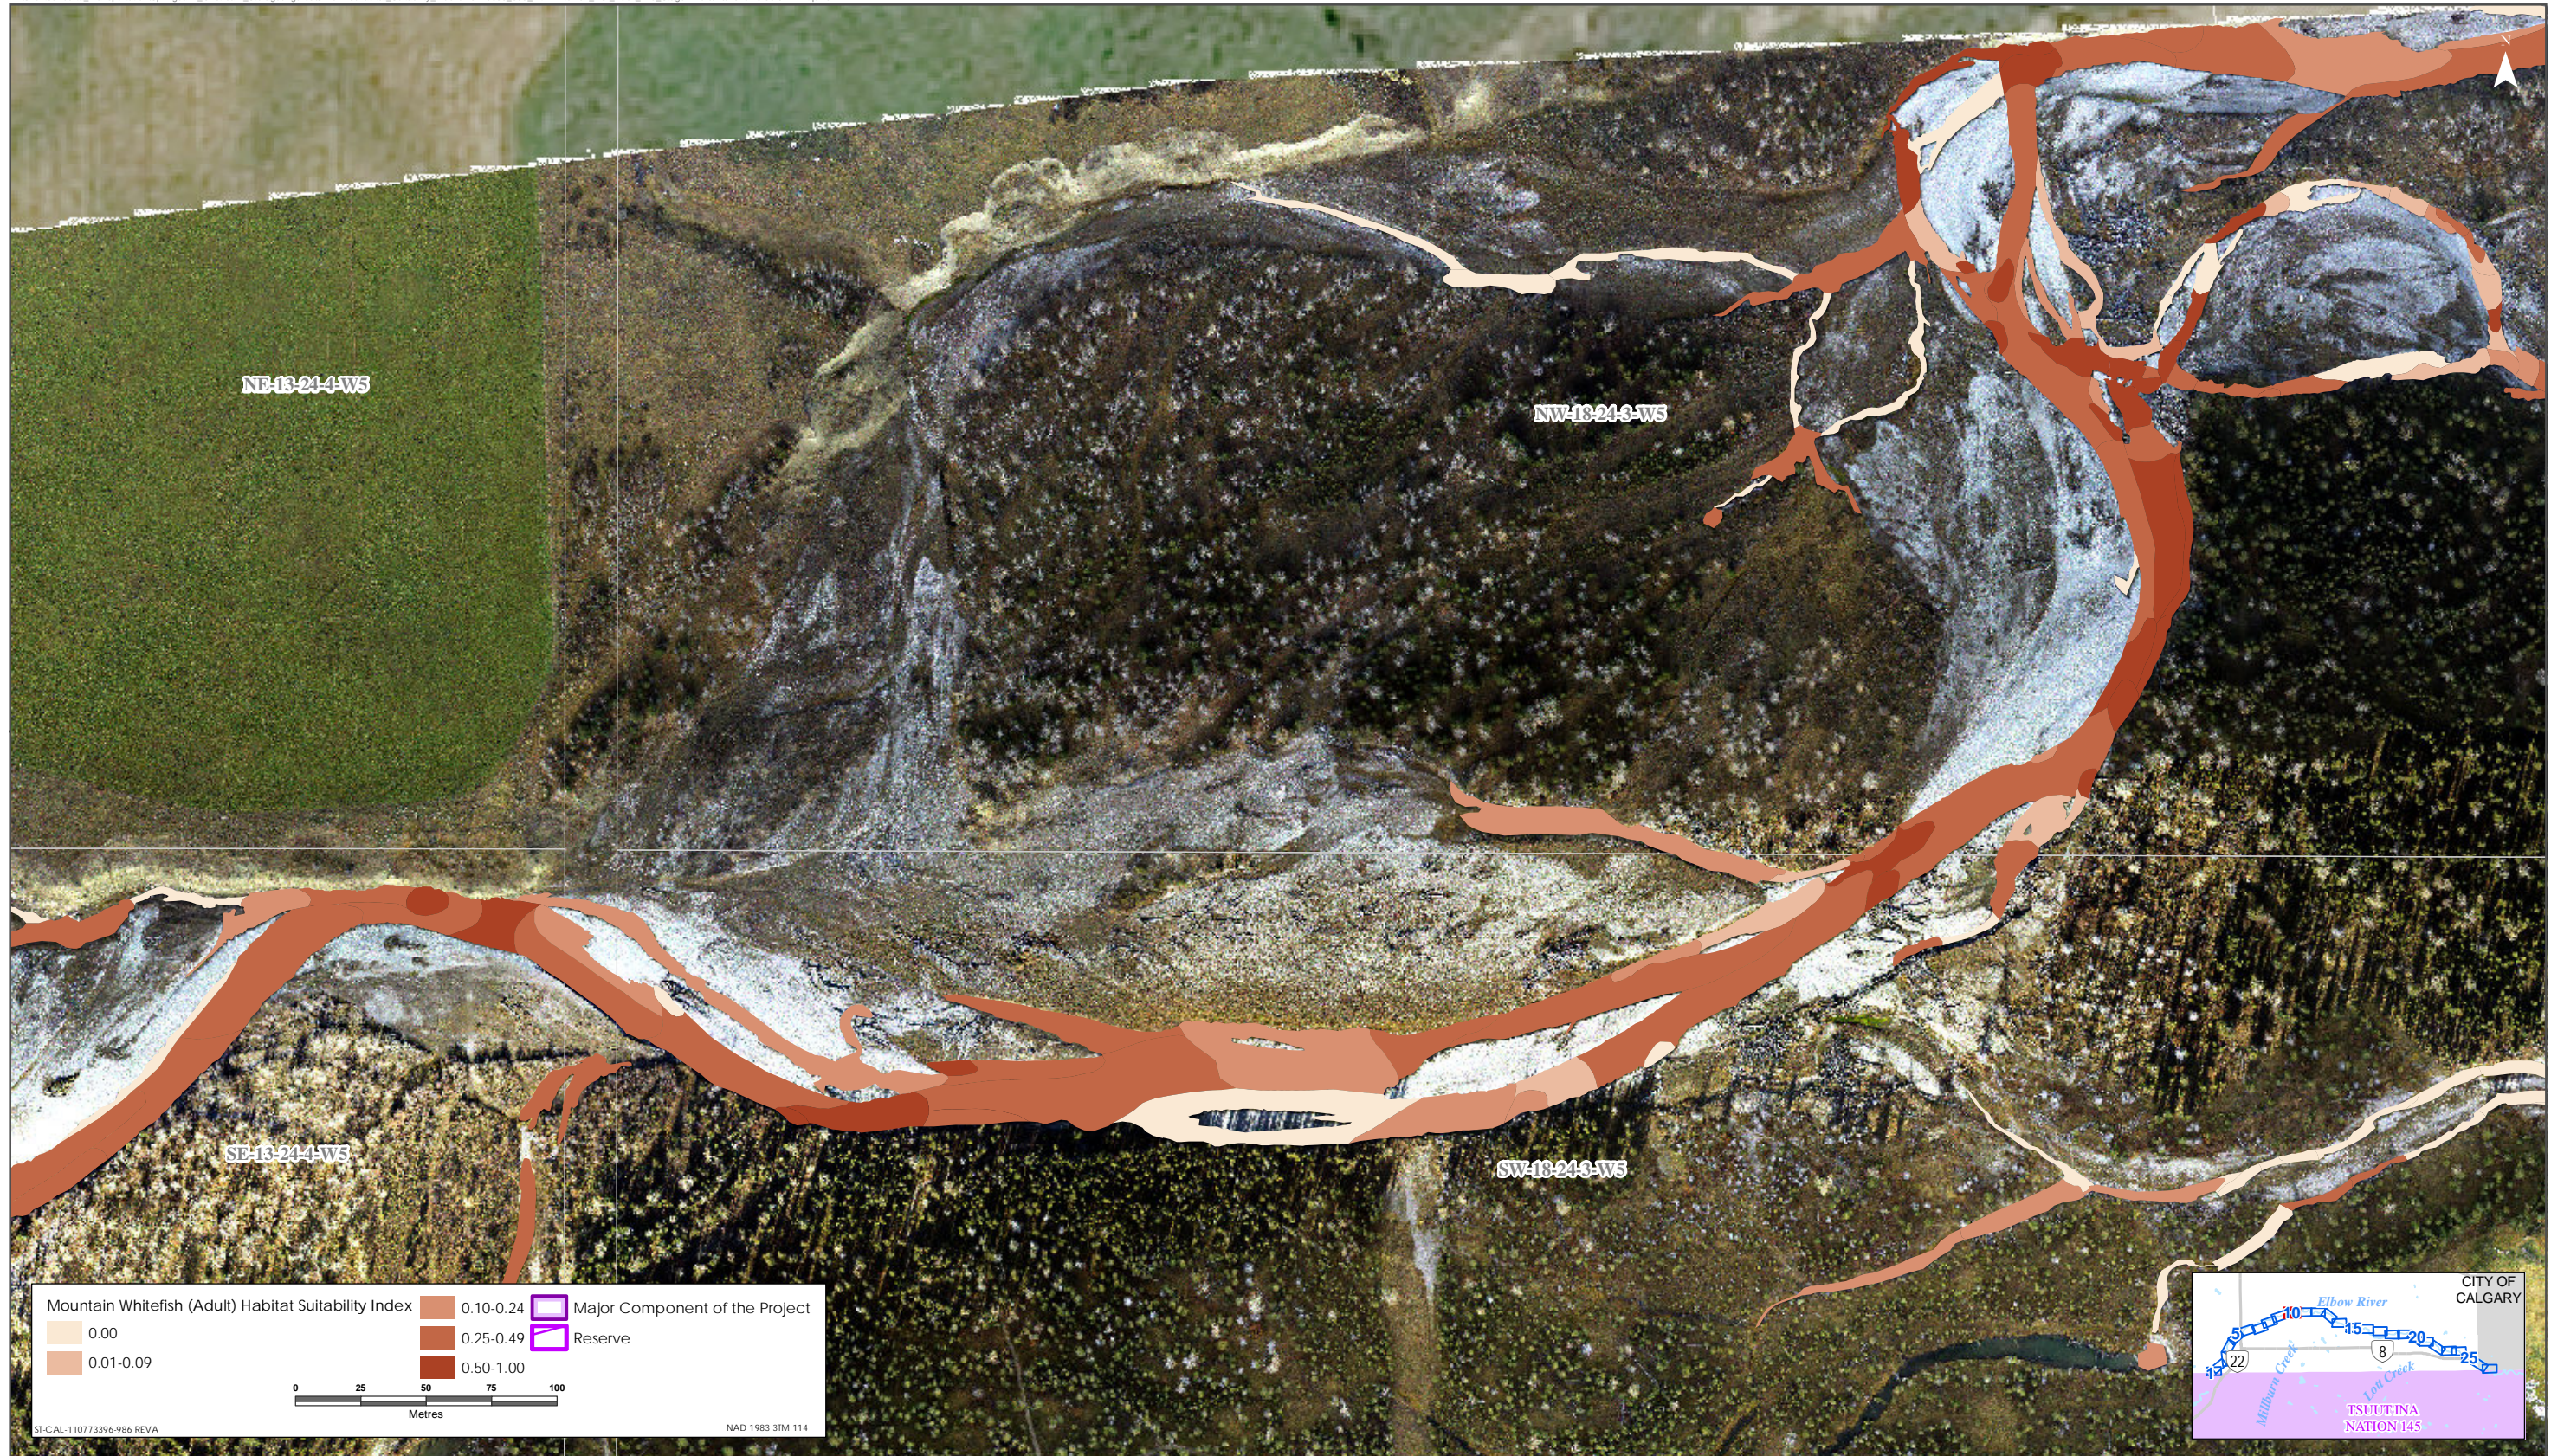

Mountain Whitefish HSI Map for Elbow River (Adult Life Stage)

Sources: Base Data - Government of Alberta, Government of Canada. Thematic Data - Stantec Ltd.
Imagery: 1.4m 10cm resolution October 2019