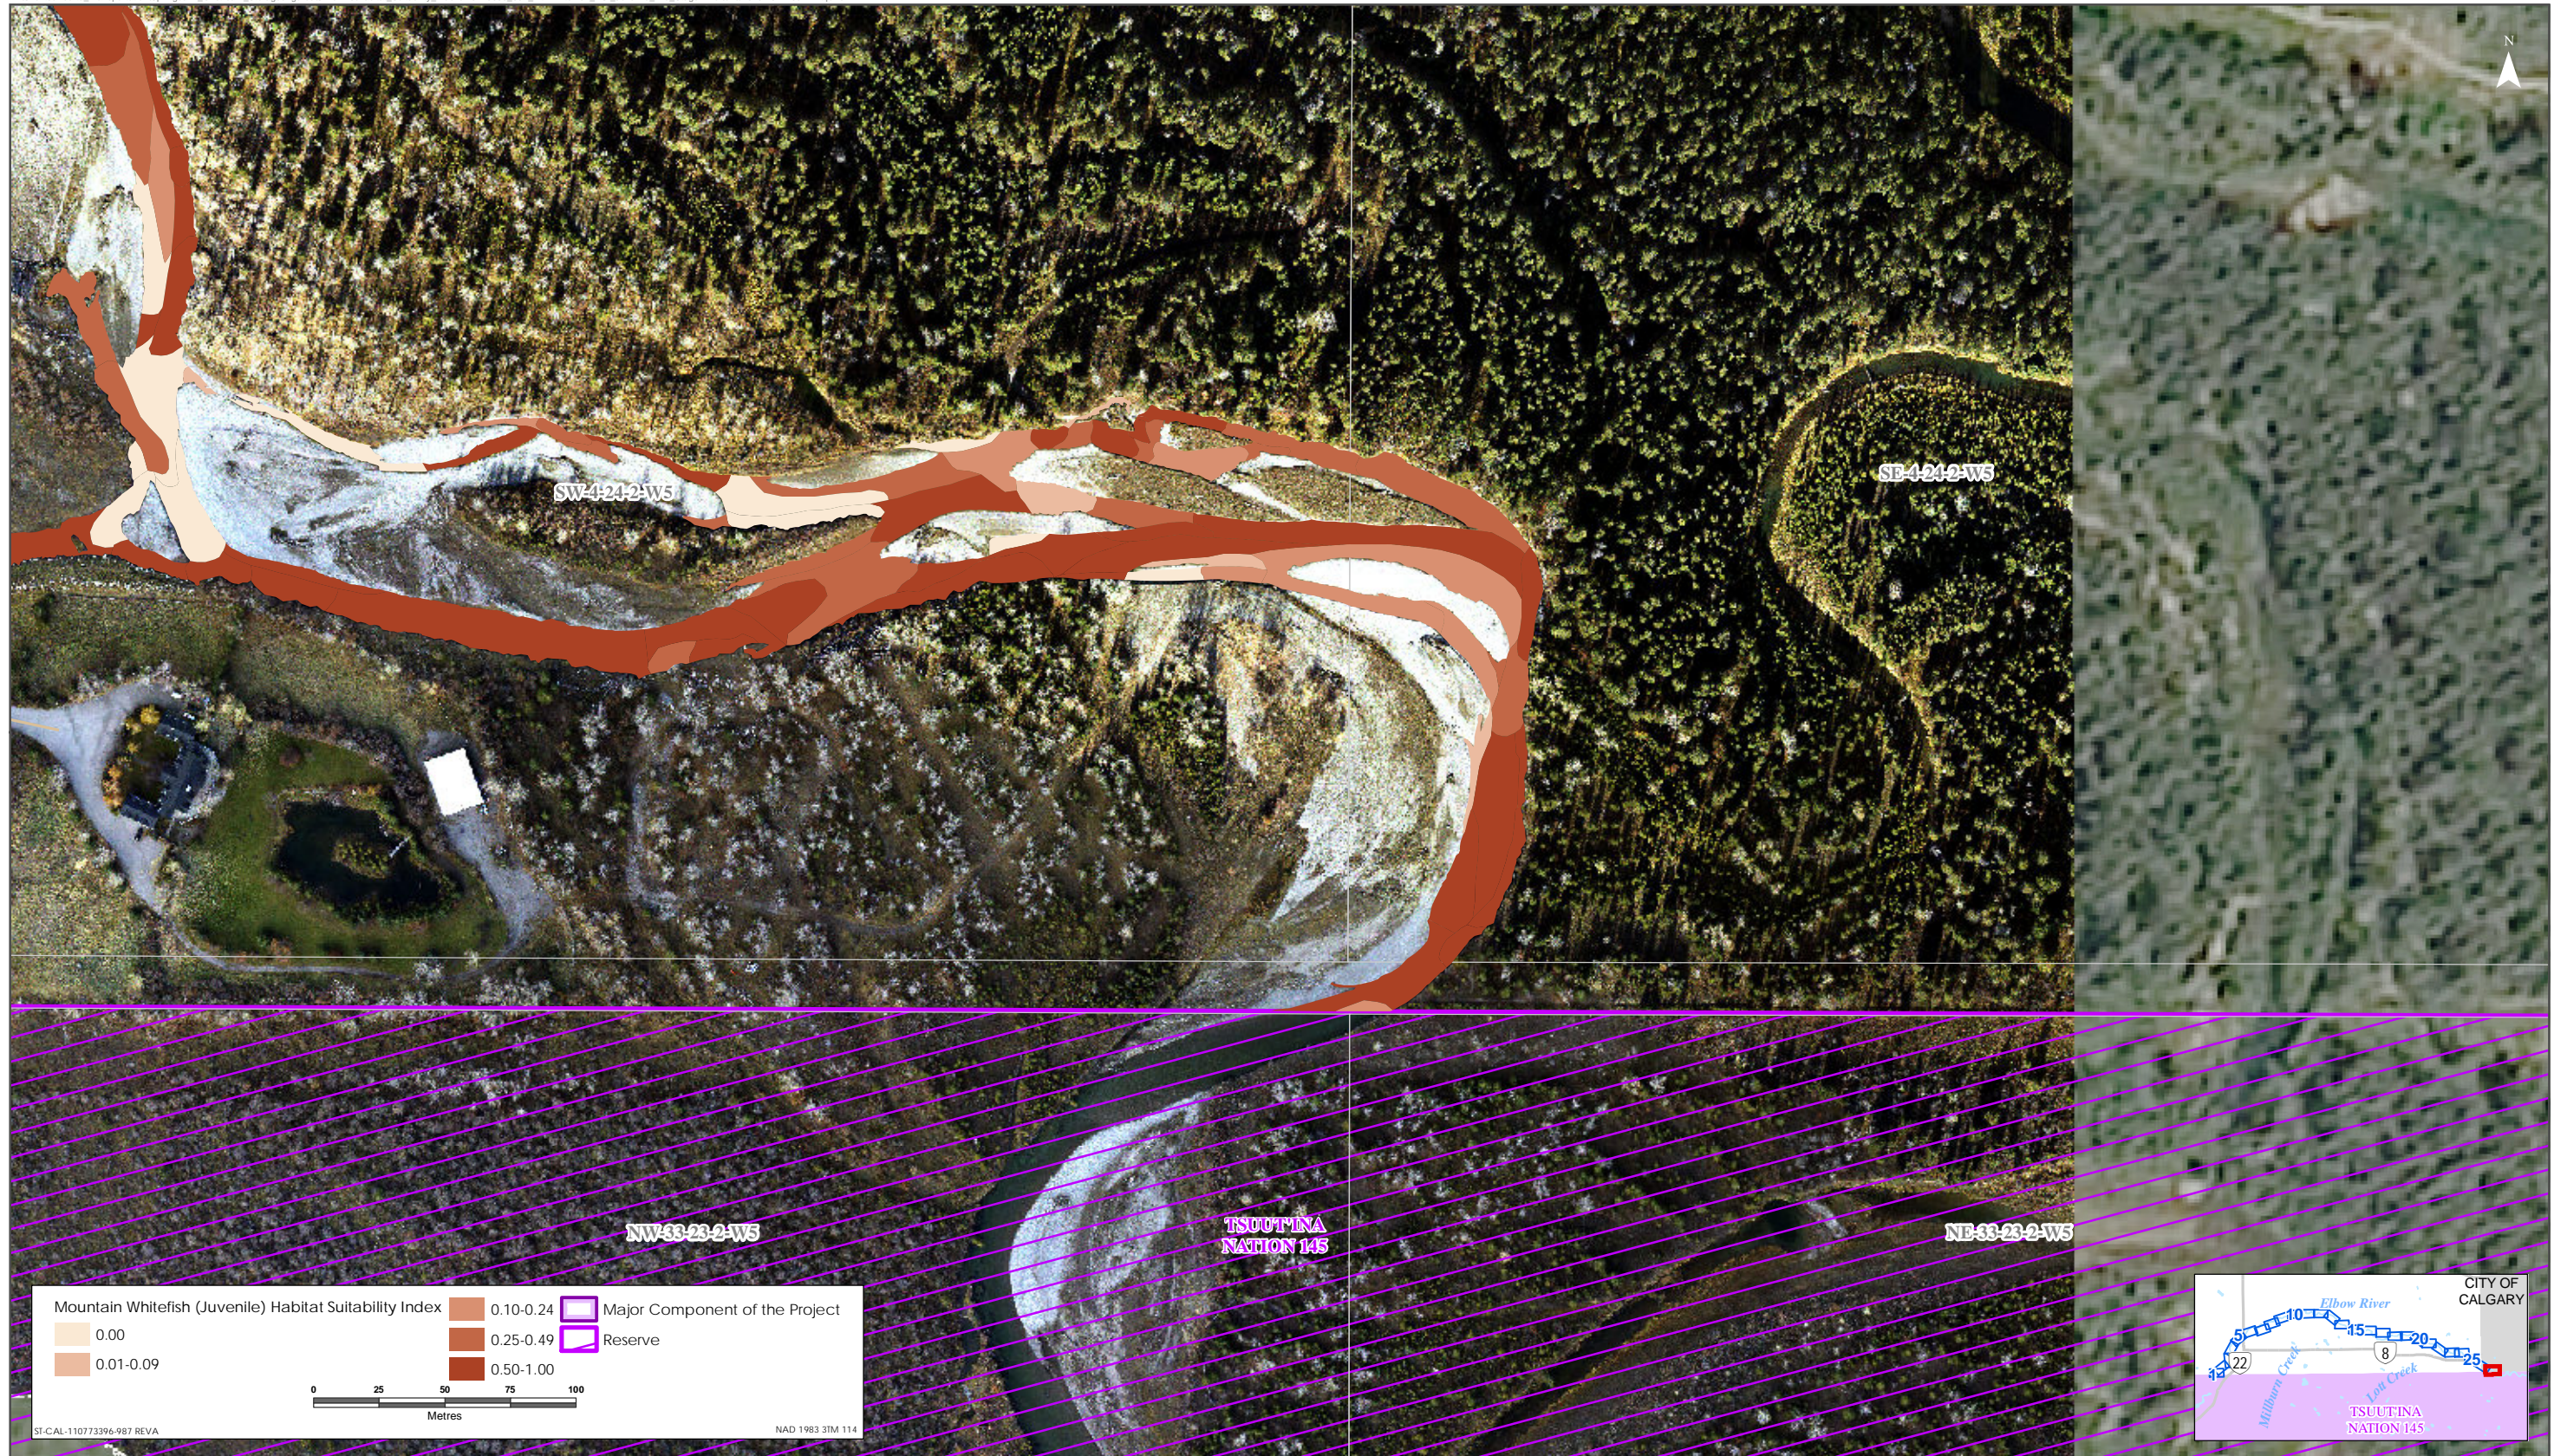

Mountain Whitefish HSI Map for Elbow River (Juvenile Life Stage)

Sources: Base Data - Government of Alberta, Government of Canada. Thematic Data - Stantec Ltd. Imagery: 1.4m 10cm resolution October 2019

Mountain Whitefish HSI Map for Elbow River (Juvenile Life Stage)