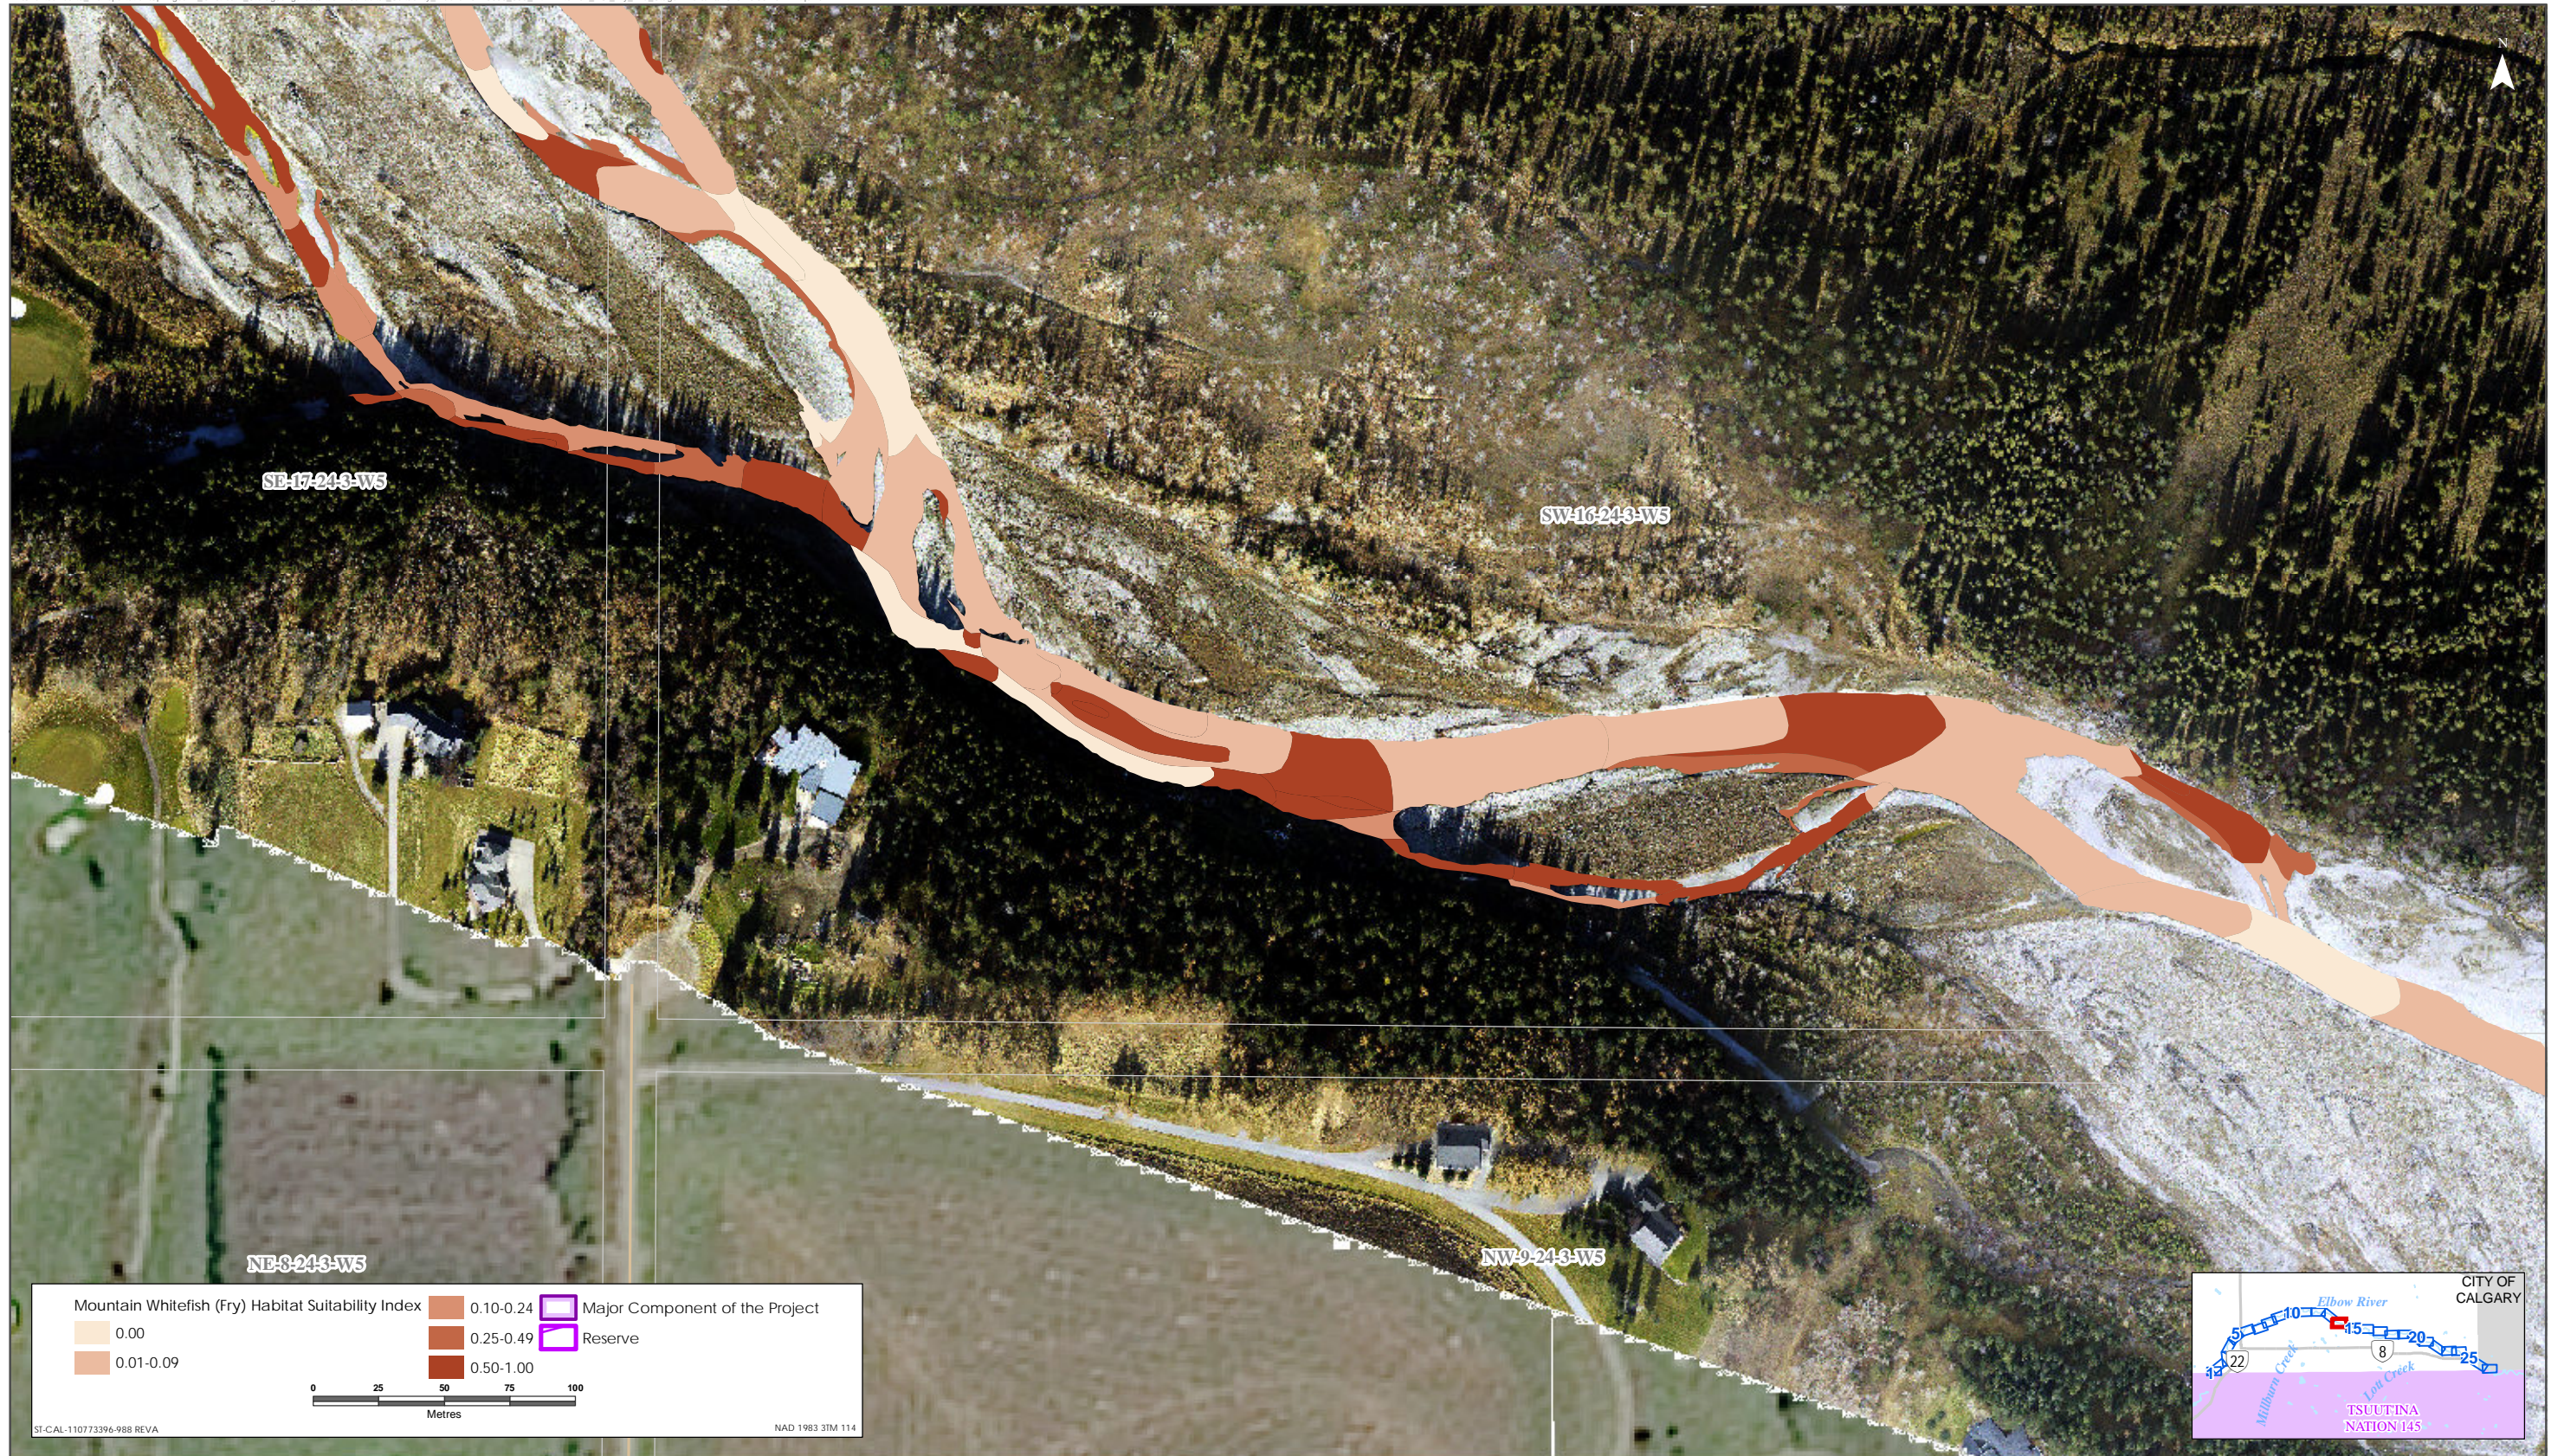

Mountain Whitefish HSI Map for Elbow River (Fry Life Stage)

Sources: Base Data - Government of Alberta, Government of Canada. Thematic Data - Stantec Ltd.
Imagery: 1.4m 10cm resolution October 2019