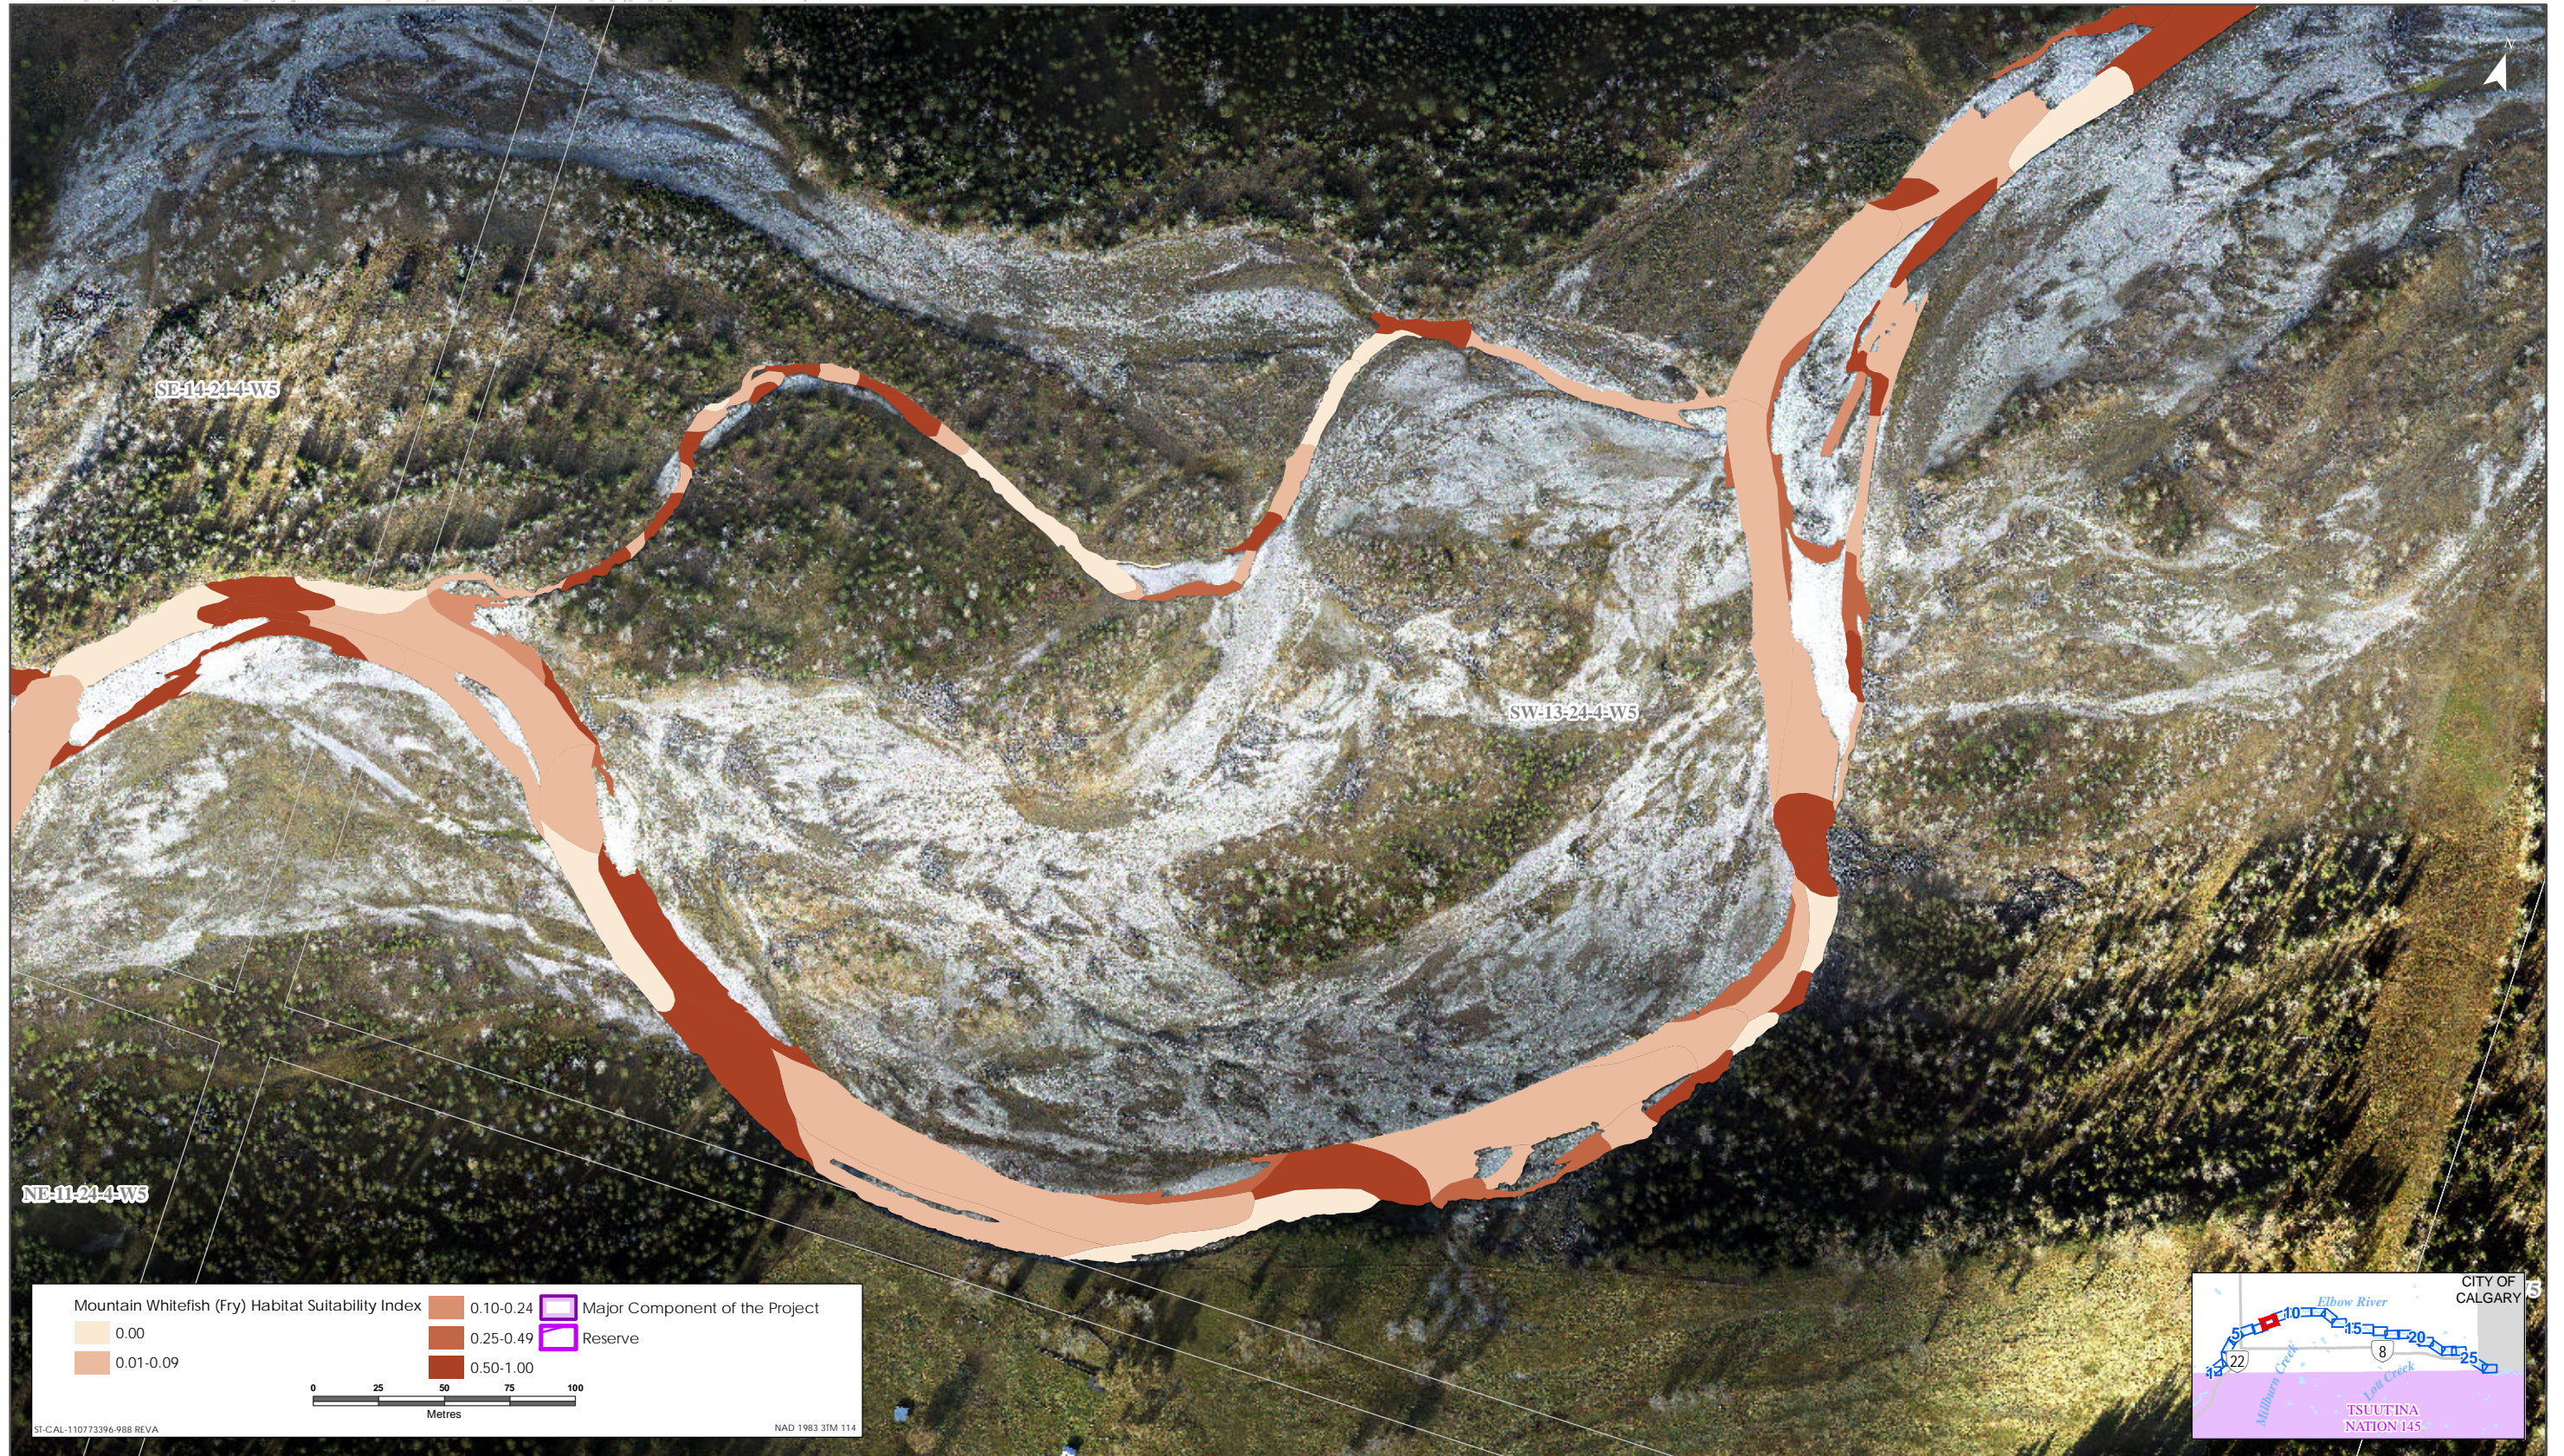

Mountain Whitefish HSI Map for Elbow River (Fry Life Stage)

Sources: Base Data - Government of Alberta, Government of Canada. Thematic Data - Stantec Ltd.
Imagery: 1:1m 10cm resolution October 2019