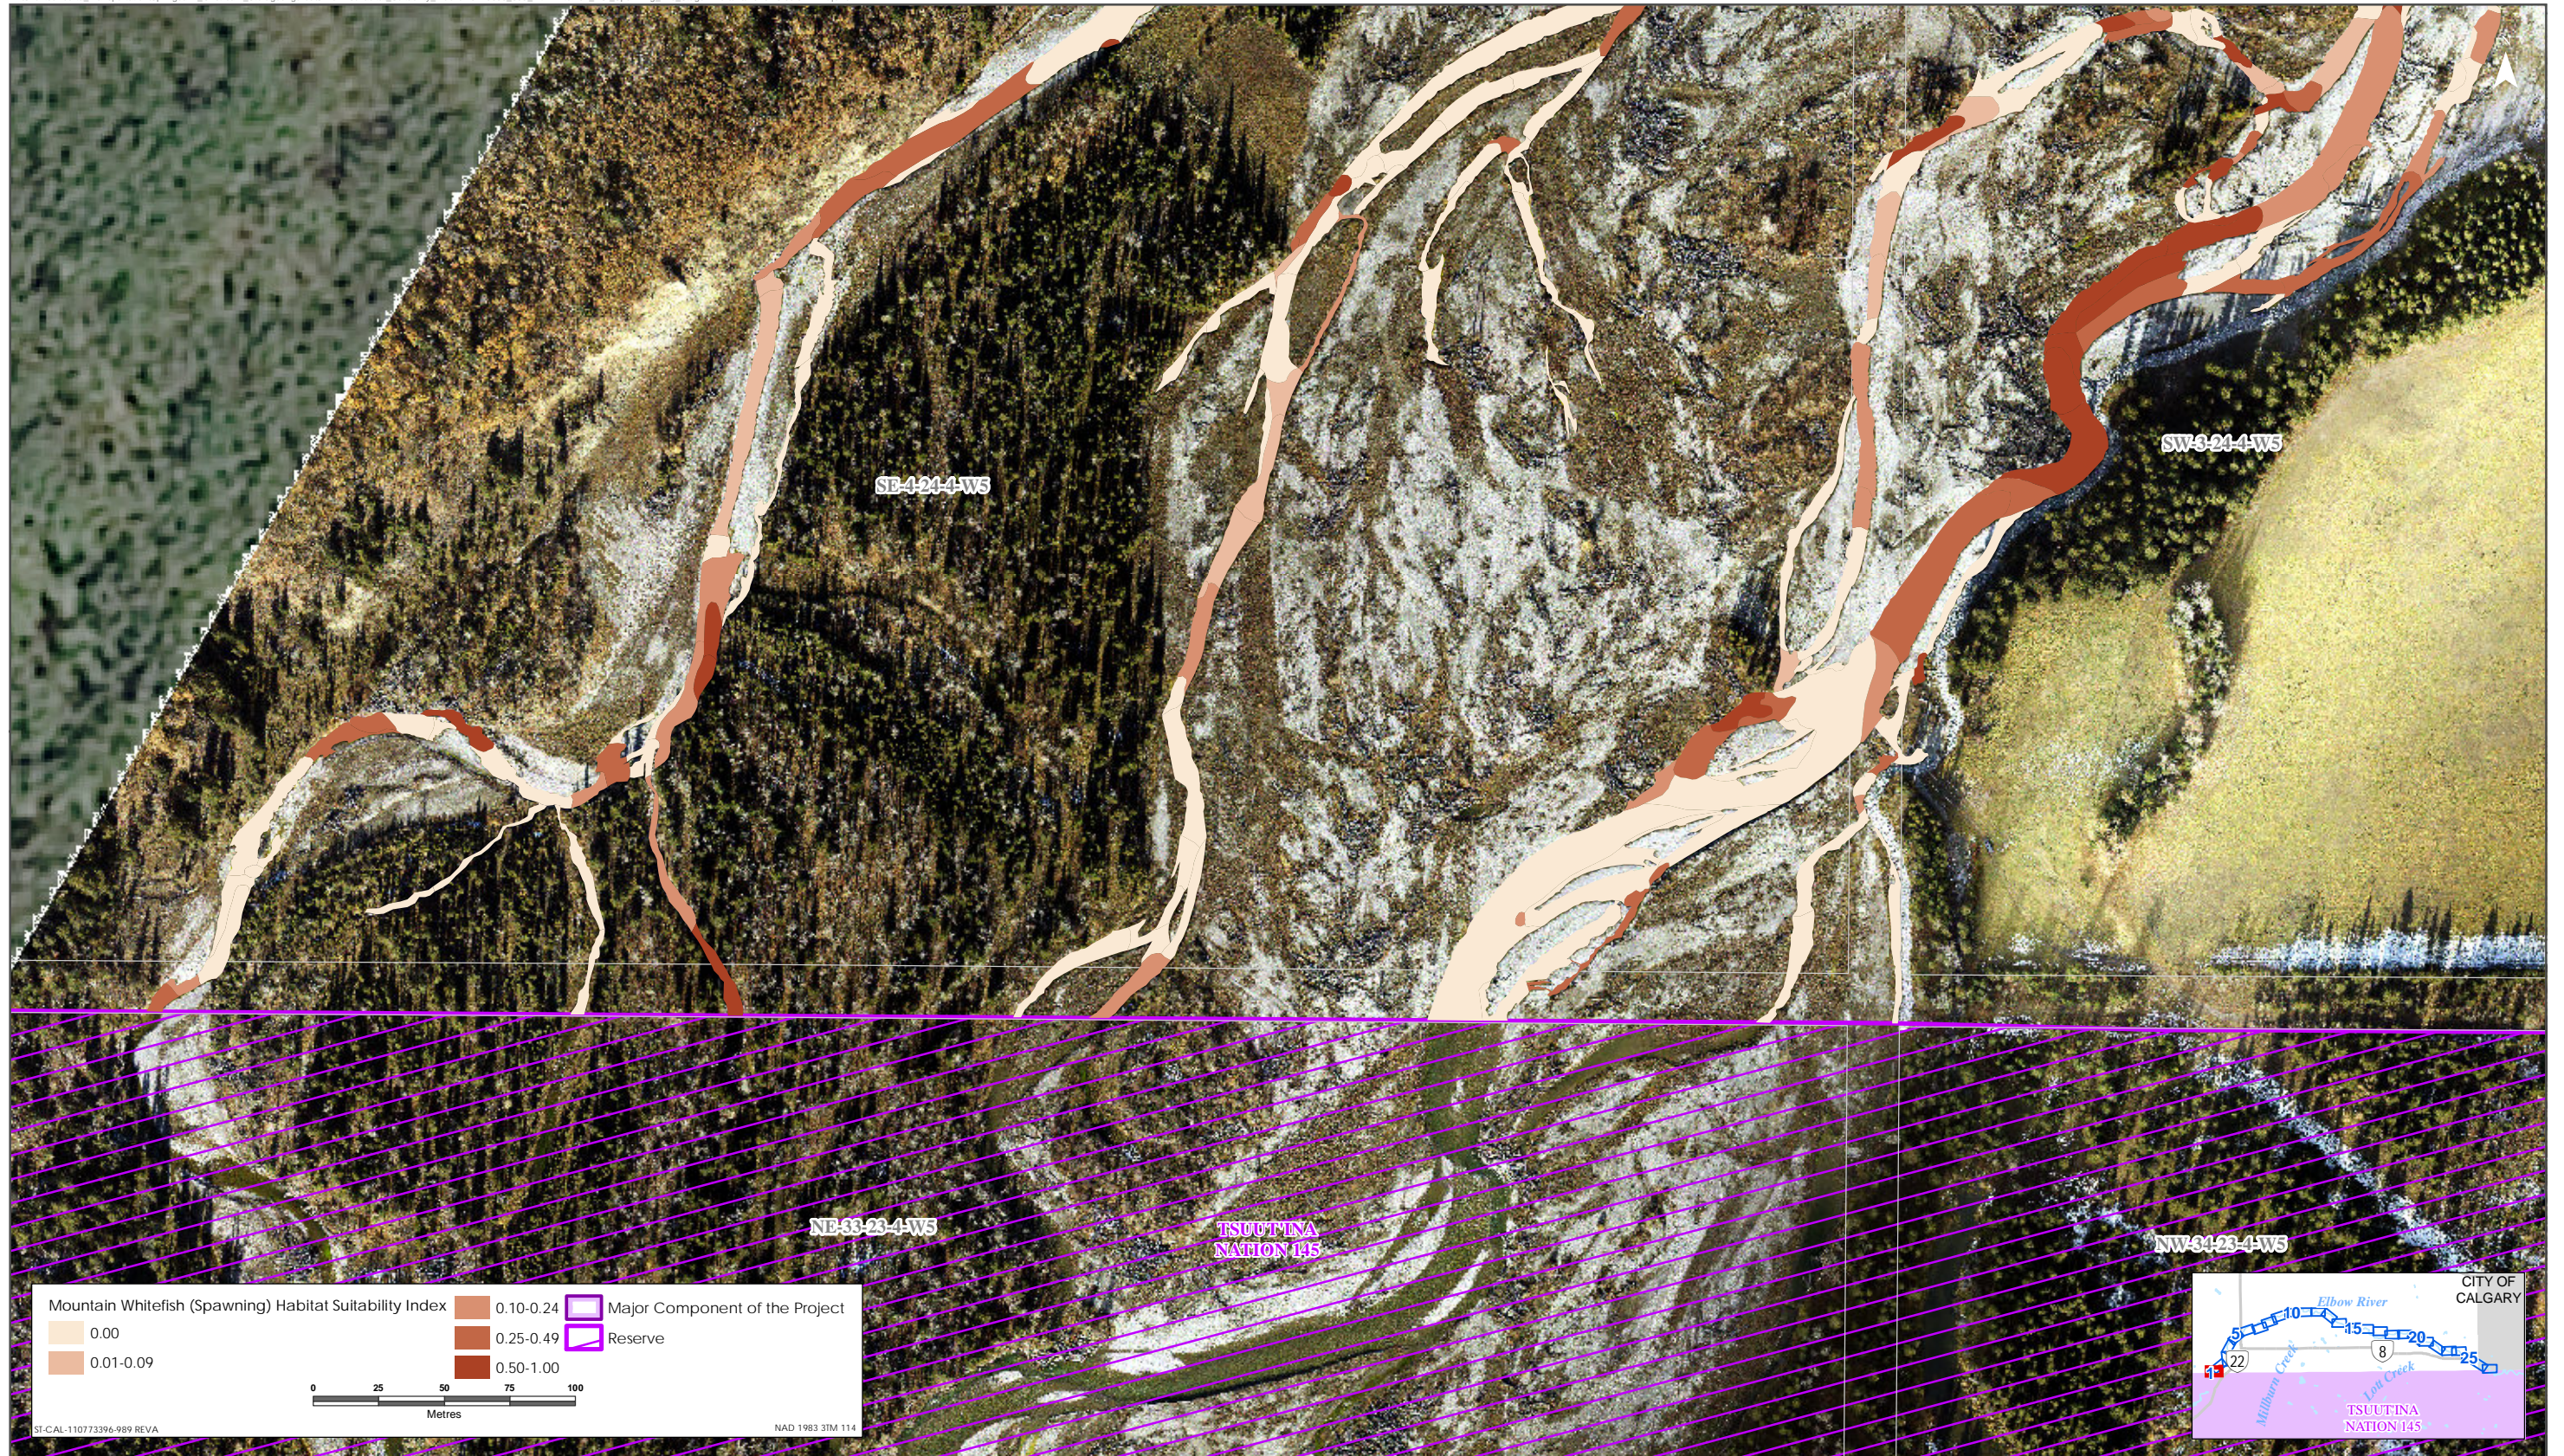

Sources: Base Data - Government of Alberta, Government of Canada. Thematic Data - Stantec Ltd. Imagery: 1:1m 10cm resolution October 2019