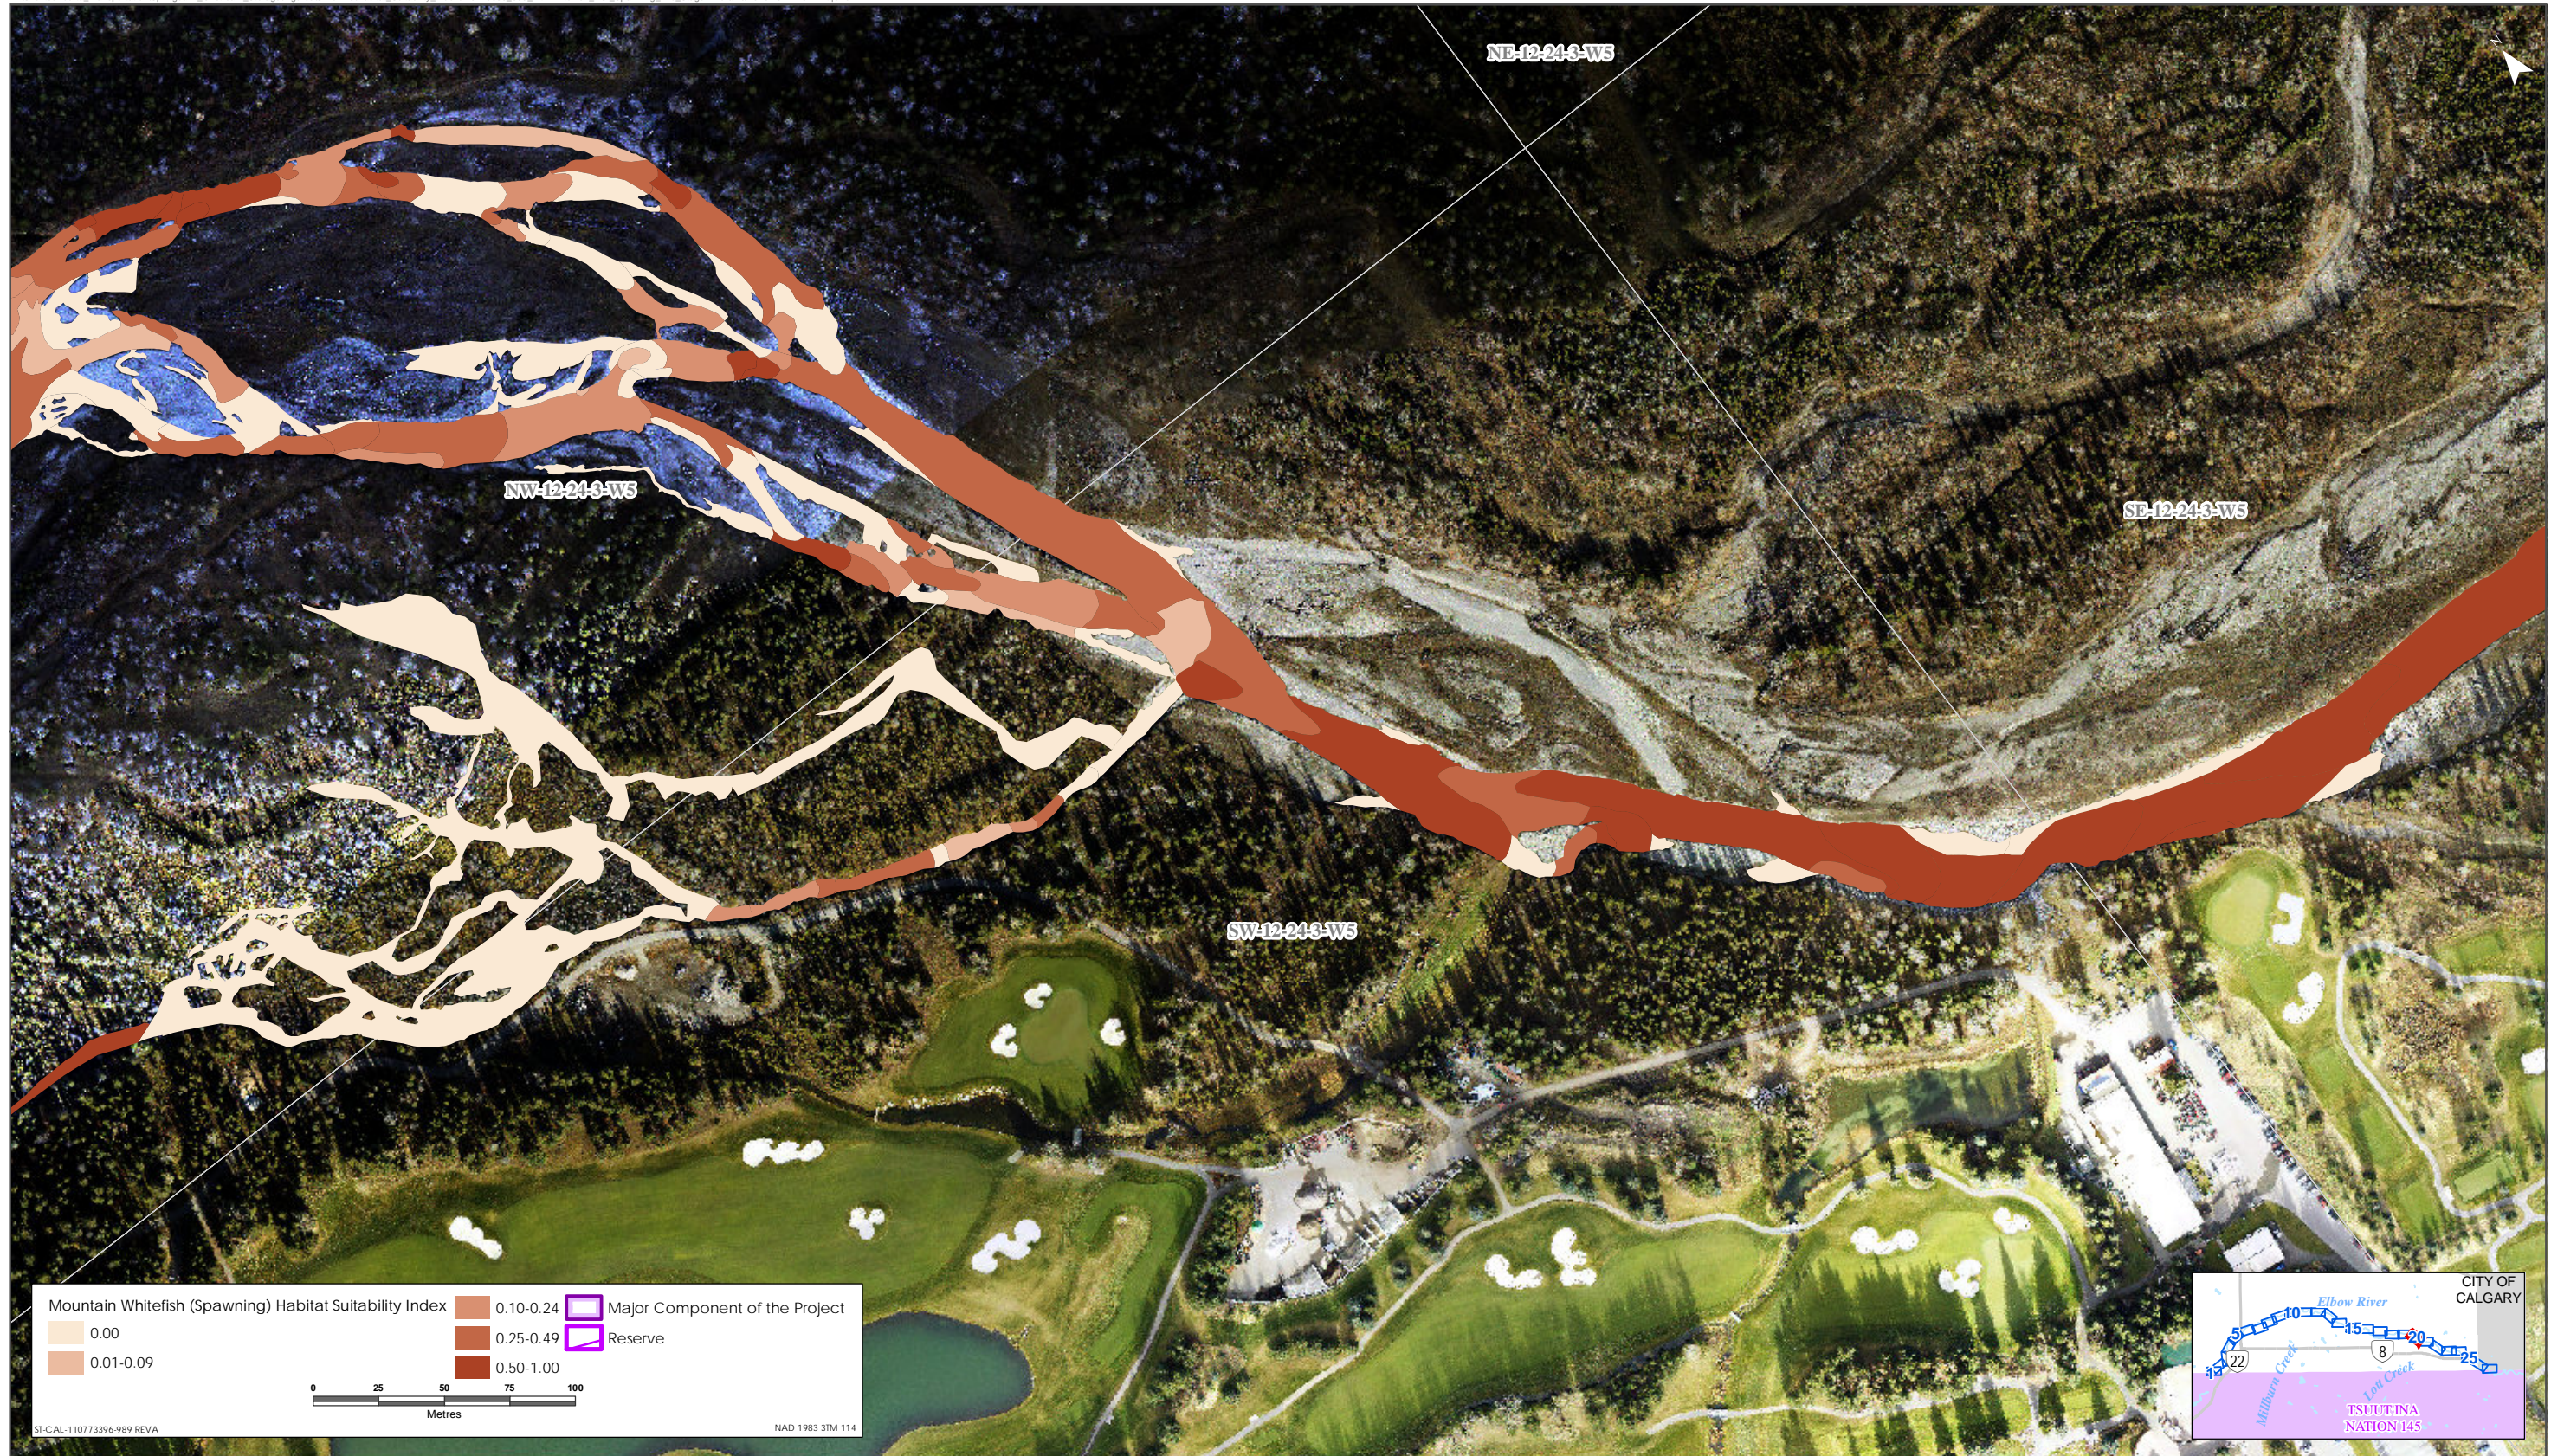

Mountain Whitefish HSI Map for Elbow River (Spawning Life Stage)

Sources: Base Data - Government of Alberta, Government of Canada. Thematic Data - Stantec Ltd. Imagery: 1.4m 10cm resolution October 2019