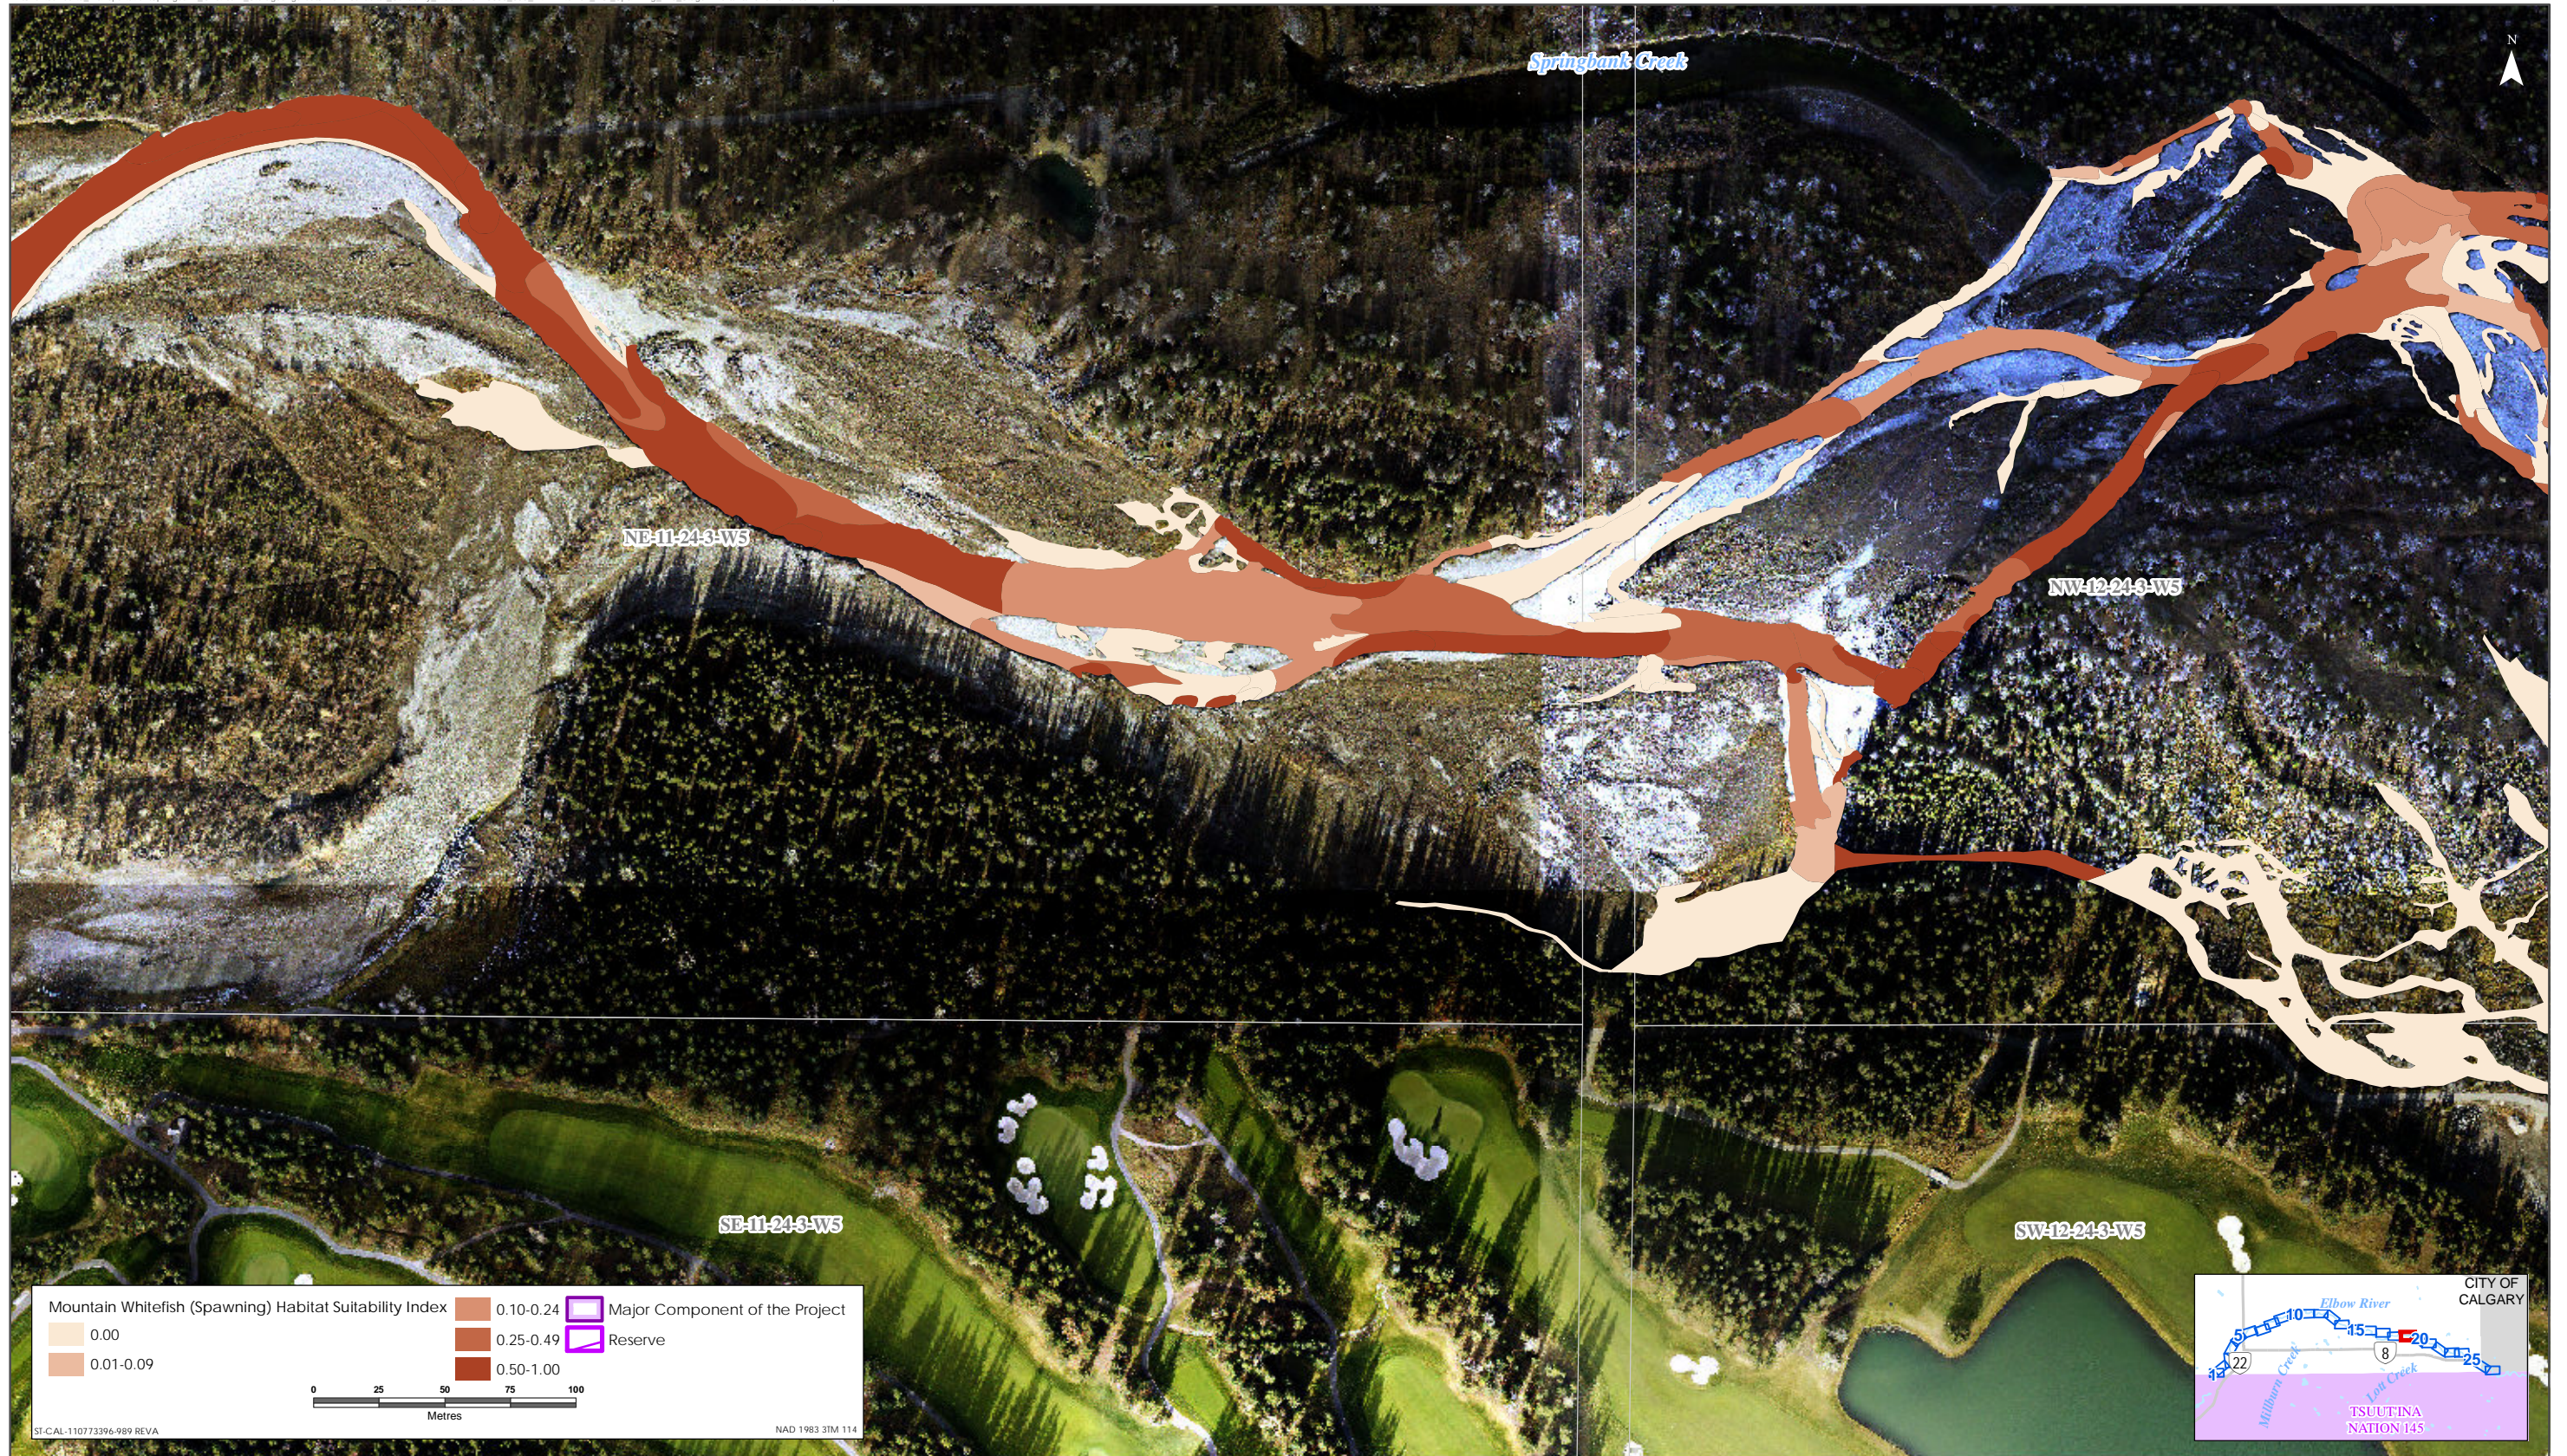

Mountain Whitefish HSI Map for Elbow River (Spawning Life Stage)

Sources: Base Data - Government of Alberta, Government of Canada. Thematic Data - Stantec Ltd. Imagery: 1.4m 10cm resolution October 2019