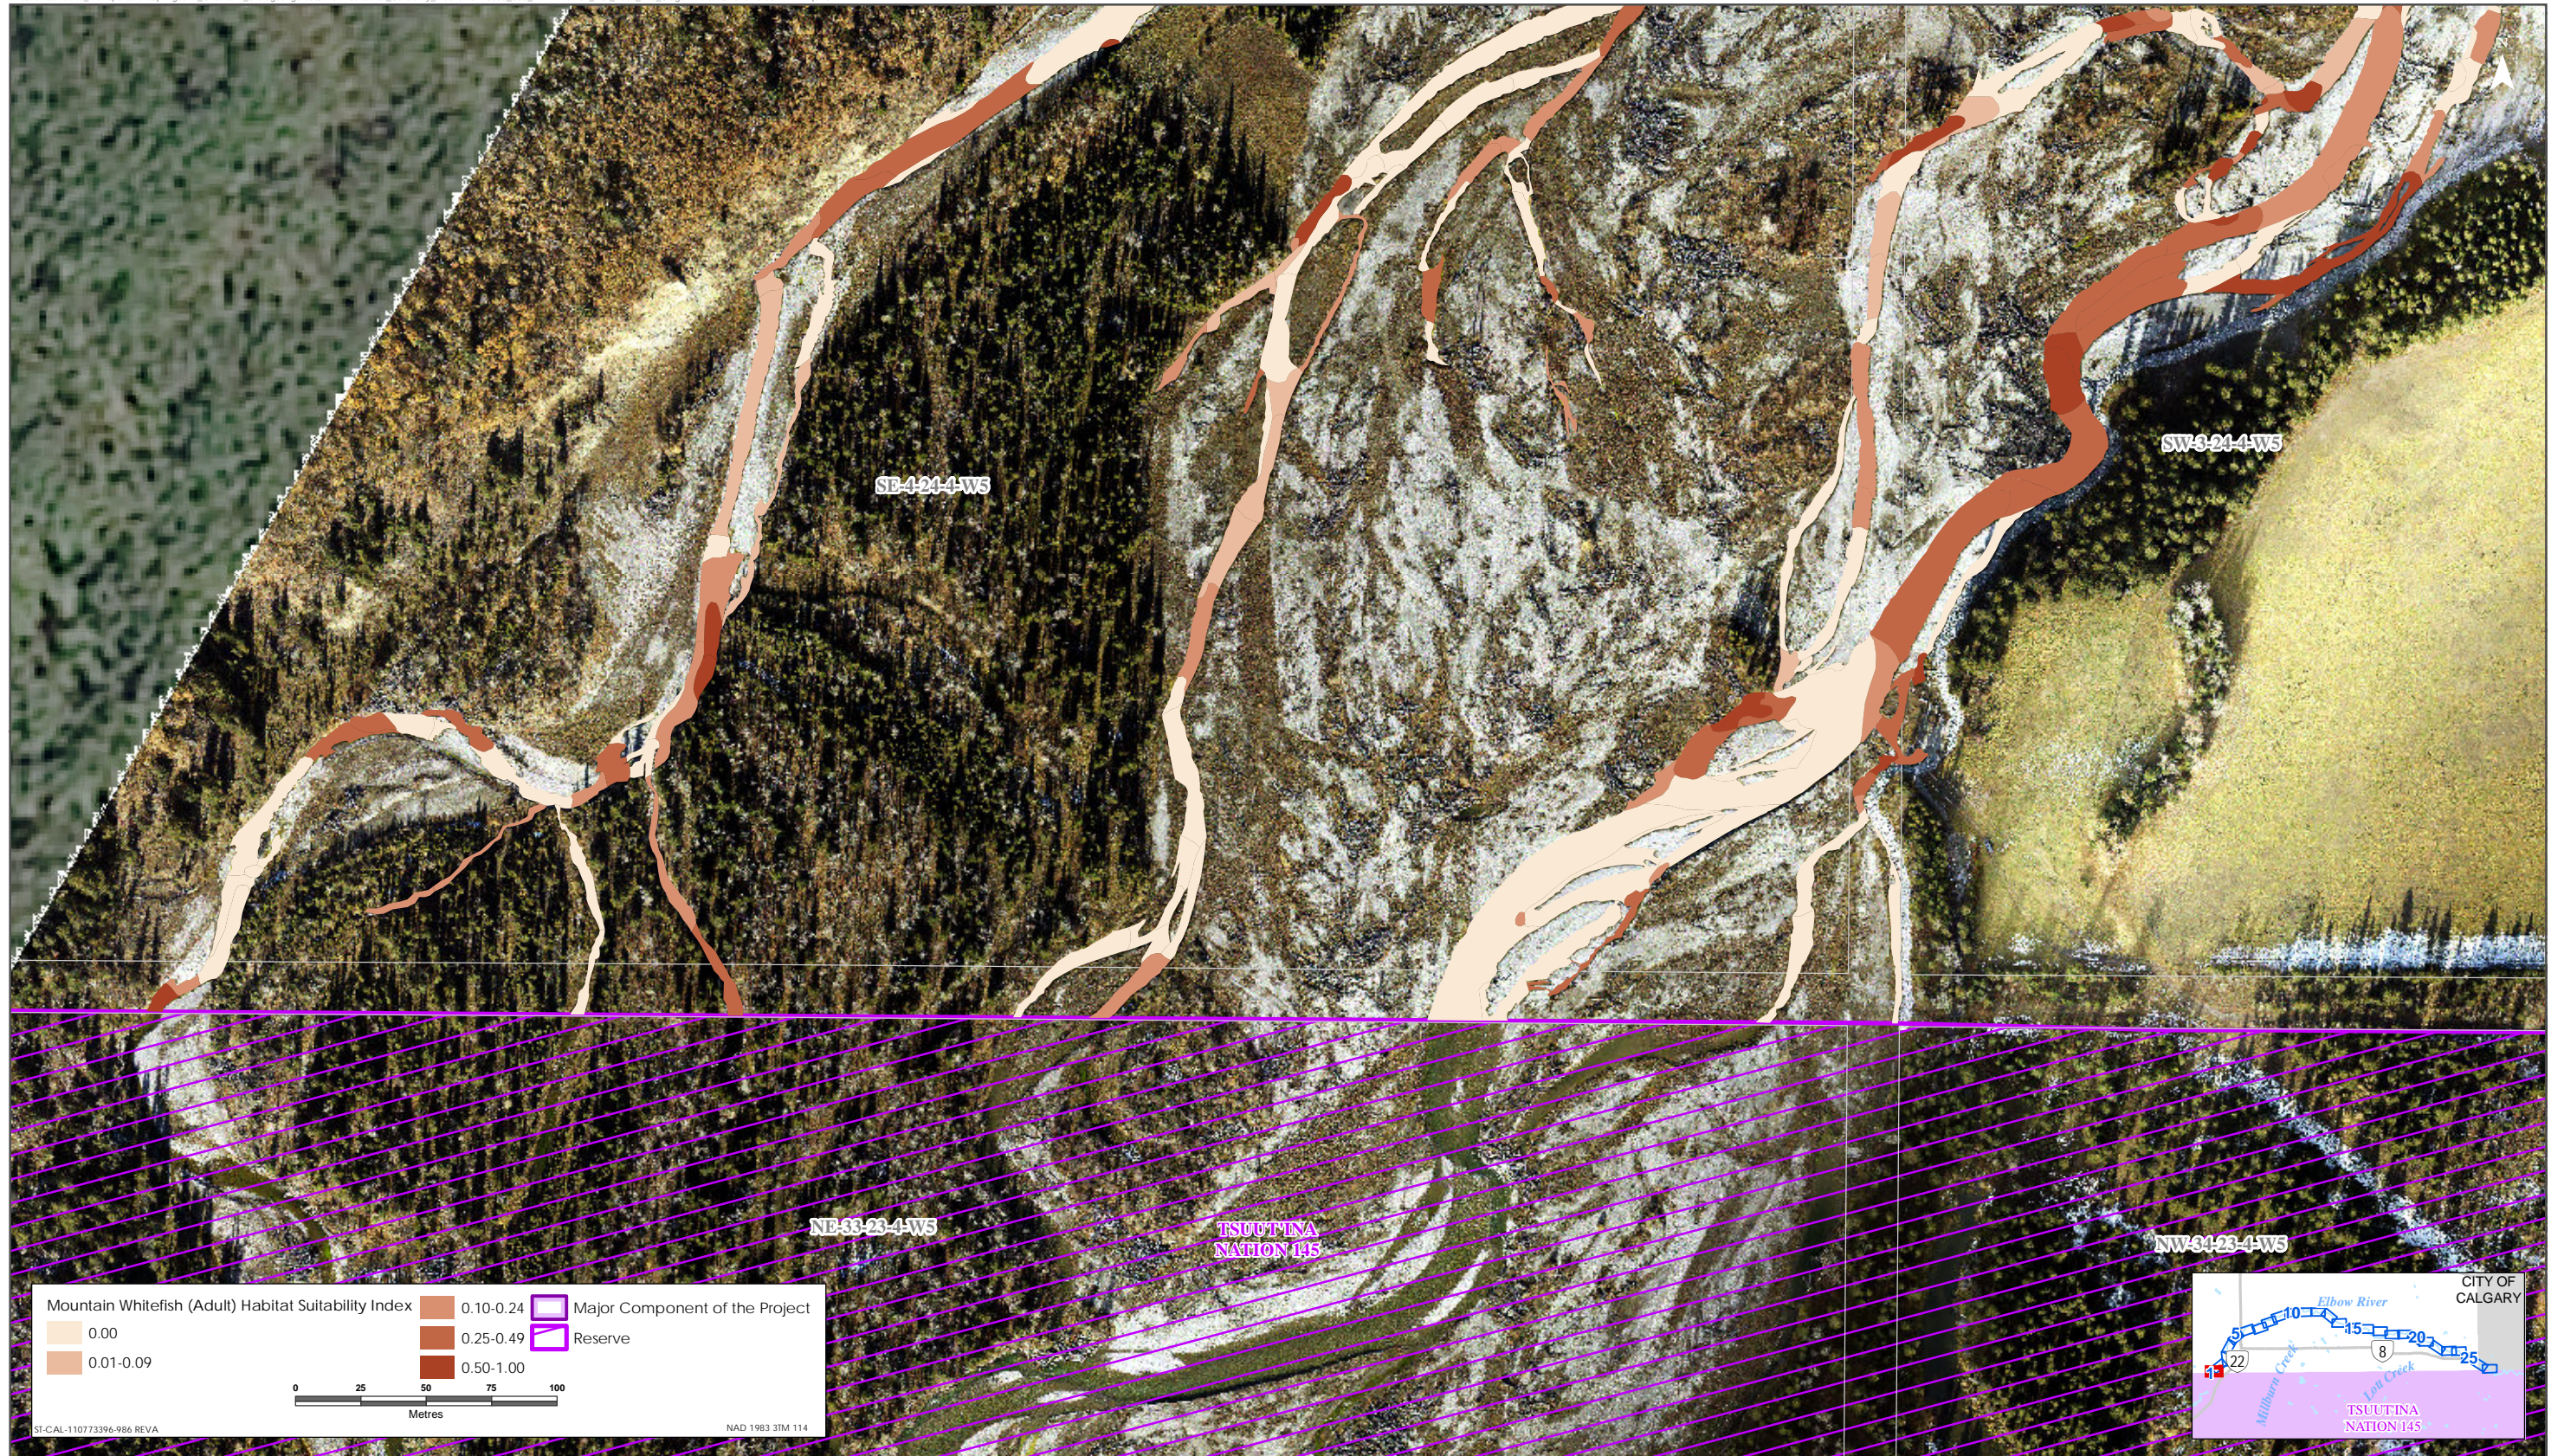

Sources: Base Data - Government of Alberta, Government of Canada. Thematic Data - Stantec Ltd. Imagery: 1.4m 10cm resolution October 2019