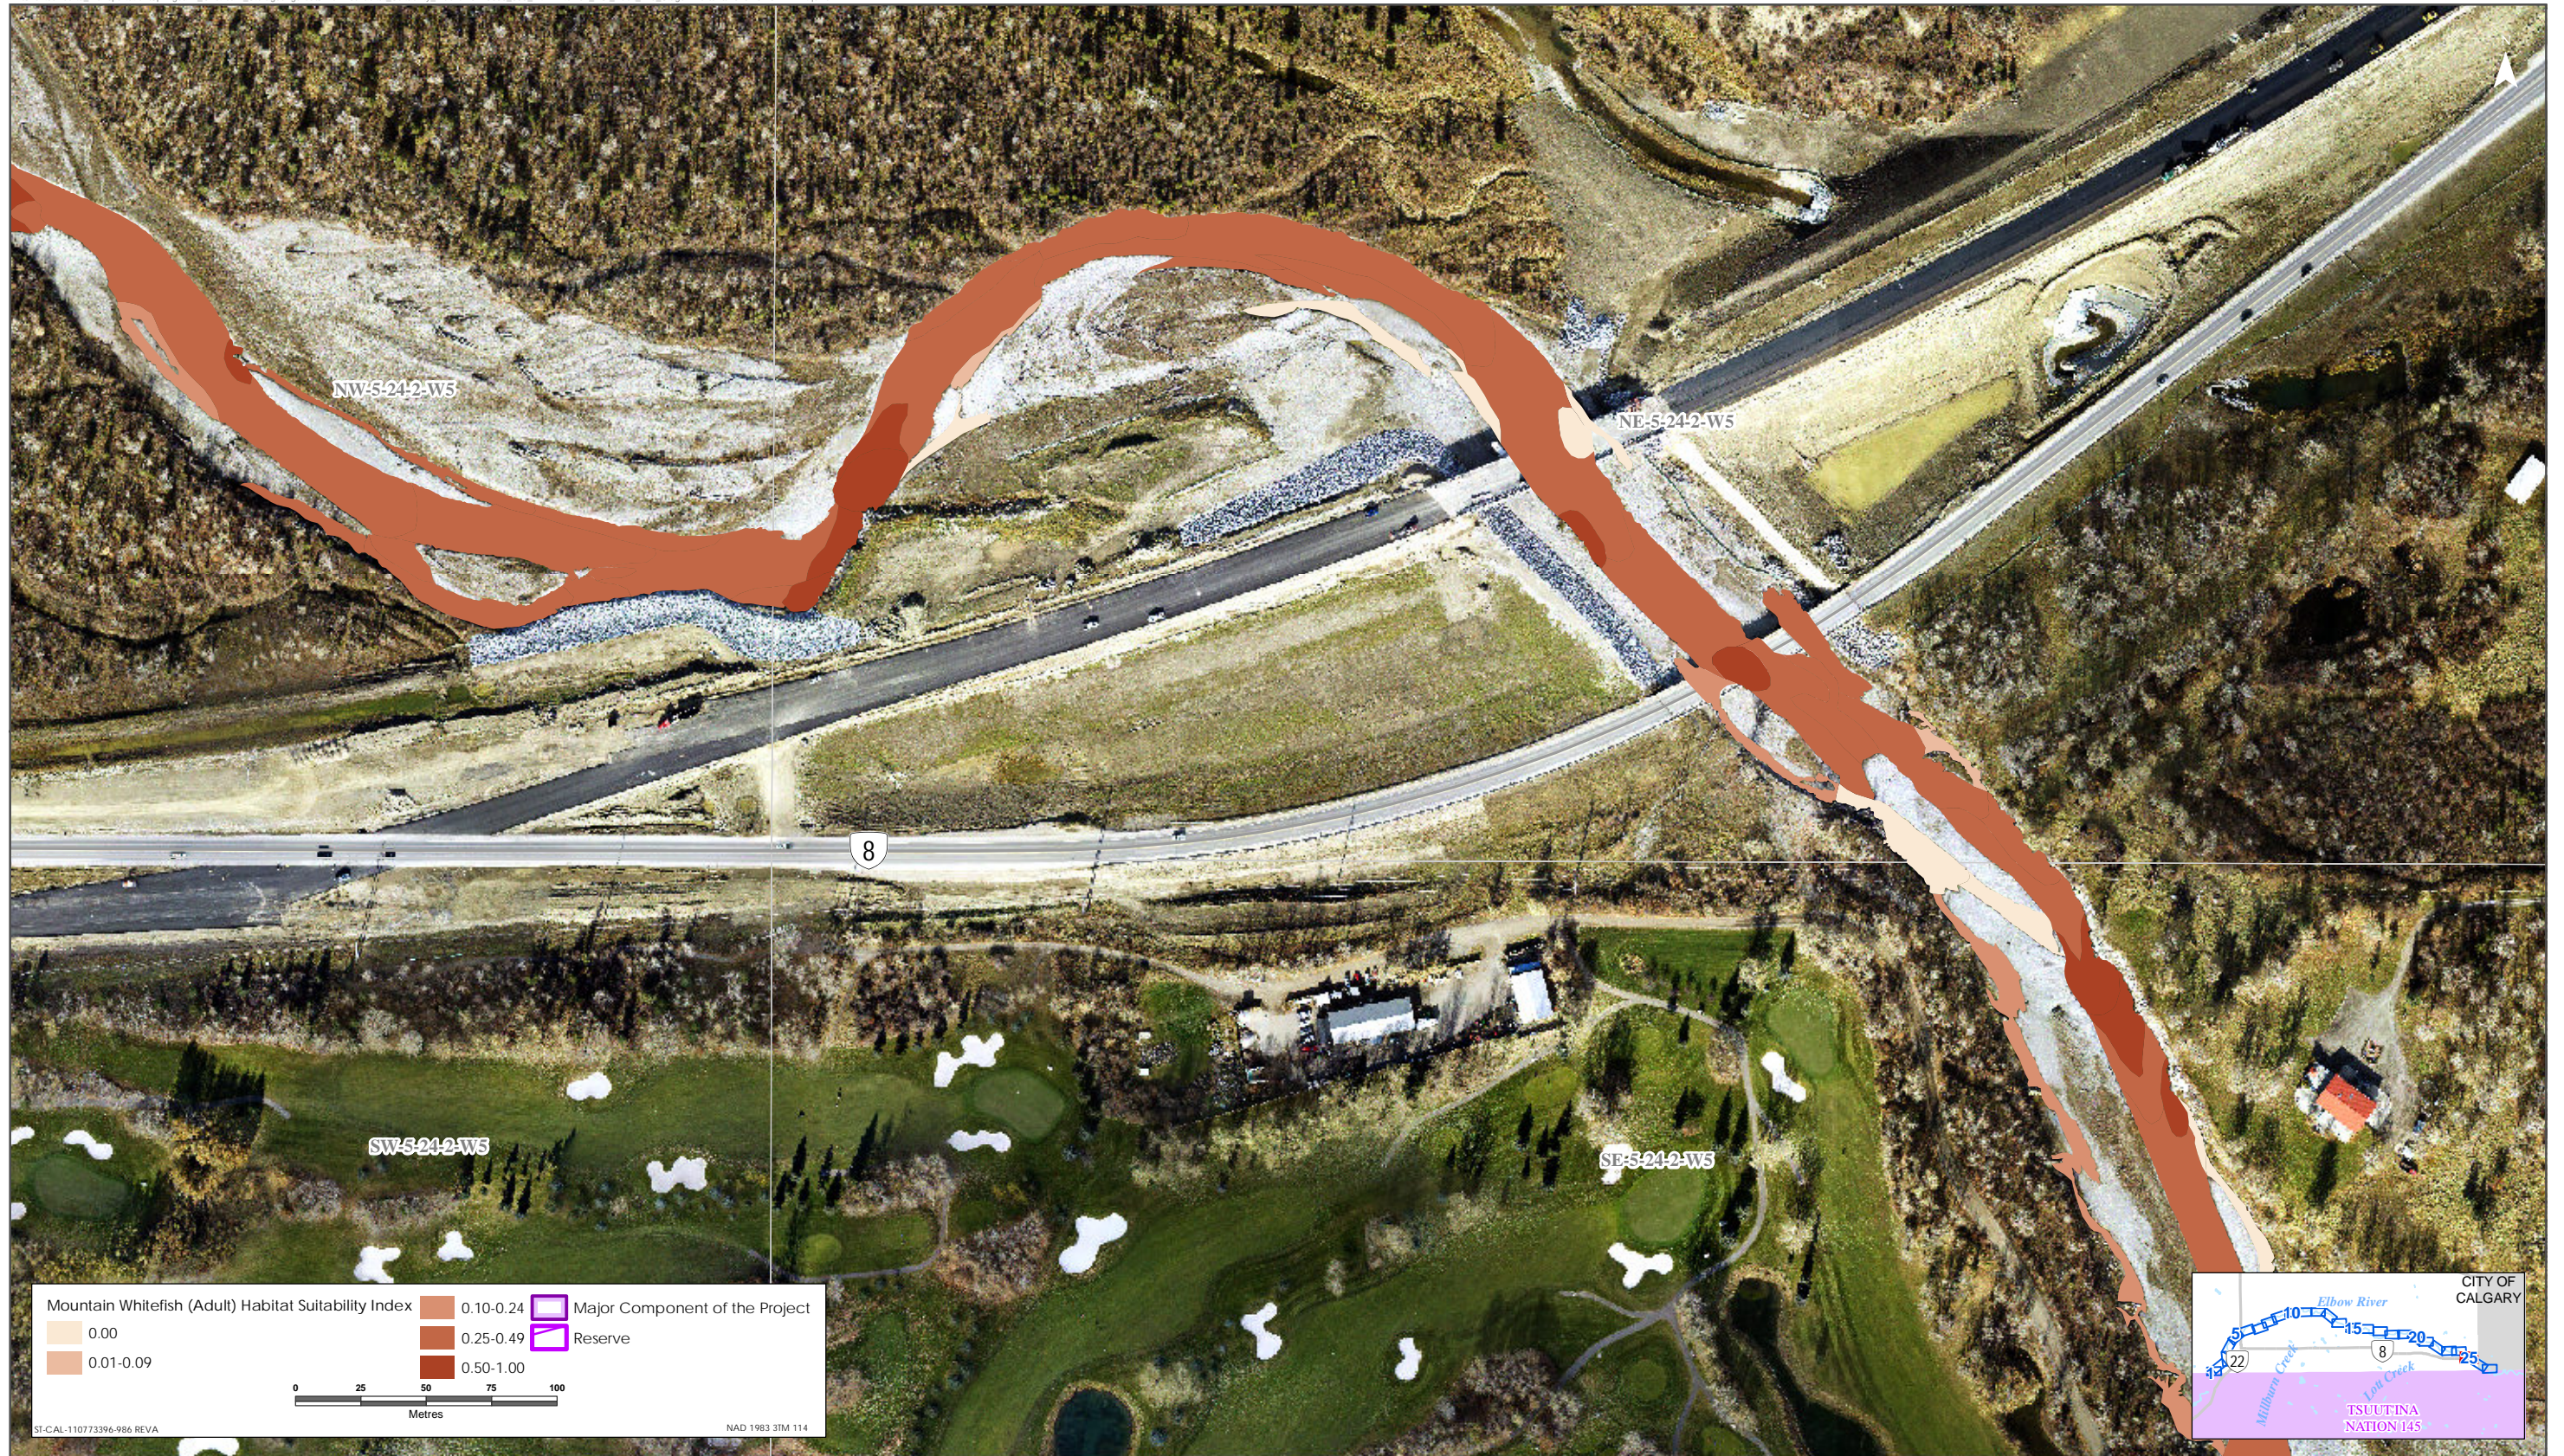

Mountain Whitefish HSI Map for Elbow River (Adult Life Stage)

Sources: Base Data - Government of Alberta, Government of Canada. Thematic Data - Stantec Ltd. Imagery: 1.4m 10cm resolution October 2019