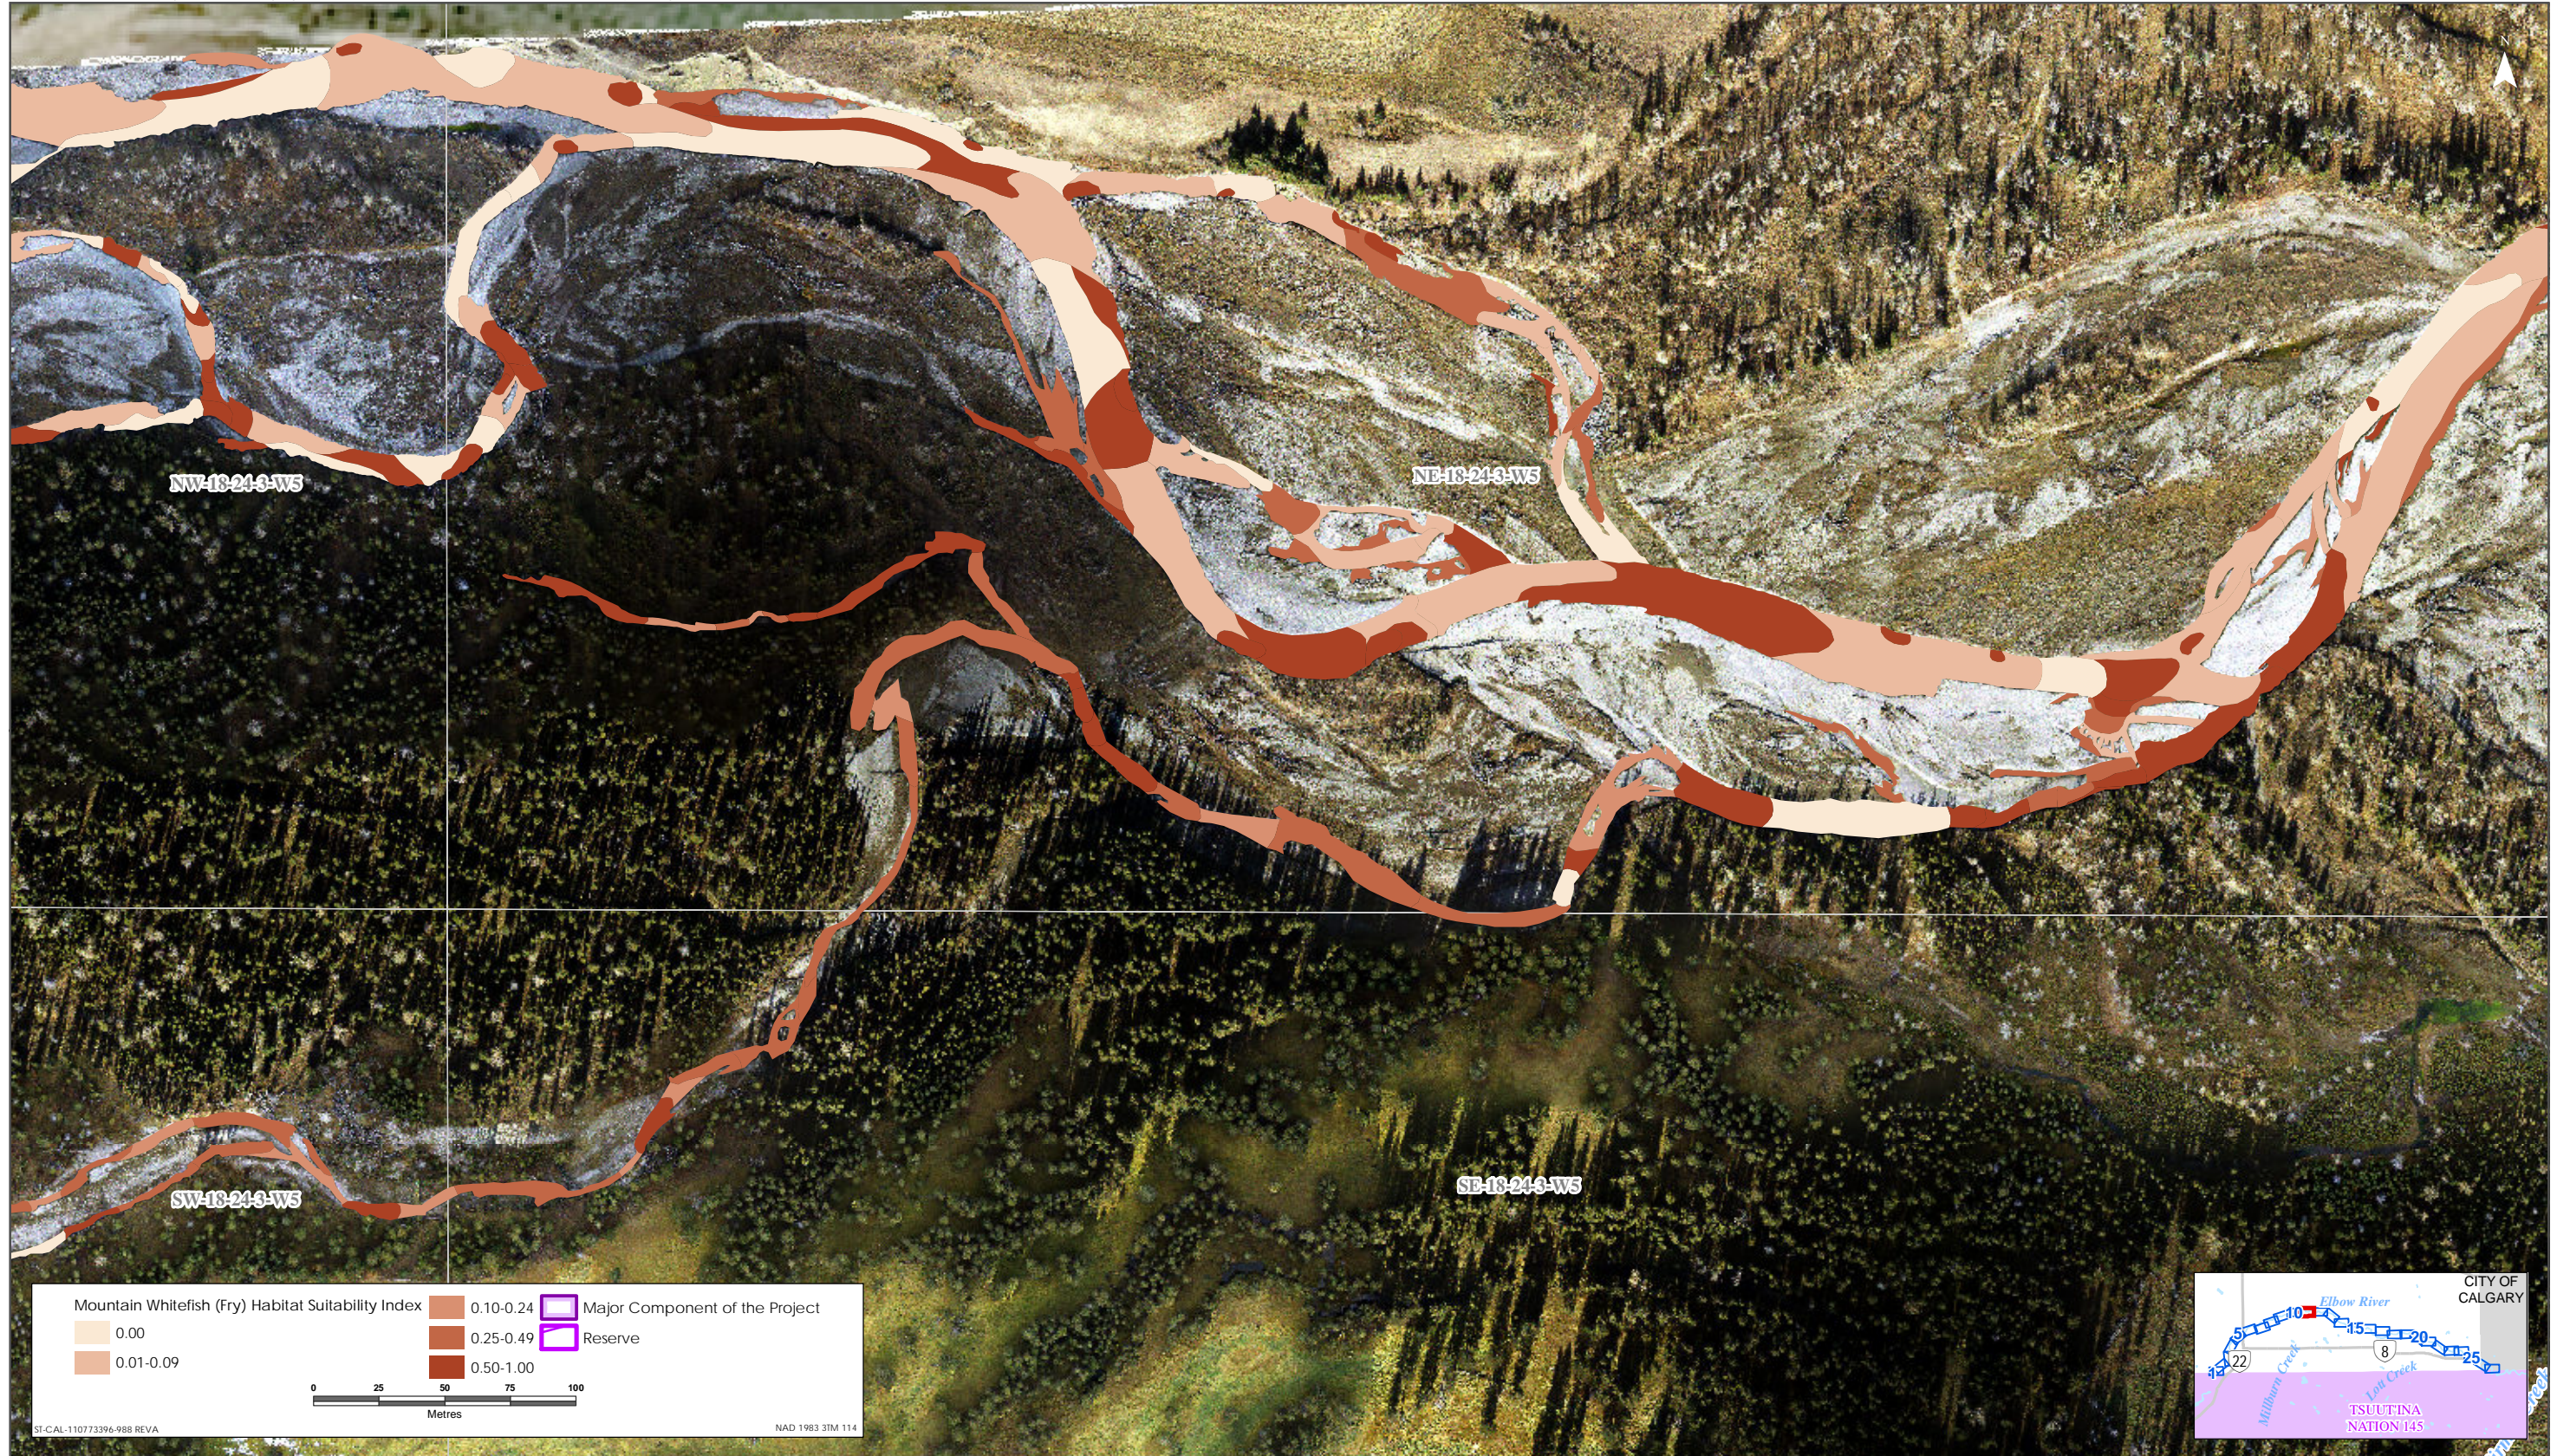

Mountain Whitefish HSI Map for Elbow River (Fry Life Stage)

Sources: Base Data - Government of Alberta, Government of Canada. Thematic Data - Stantec Ltd. Imagery: 1:41 10cm resolution October 2019