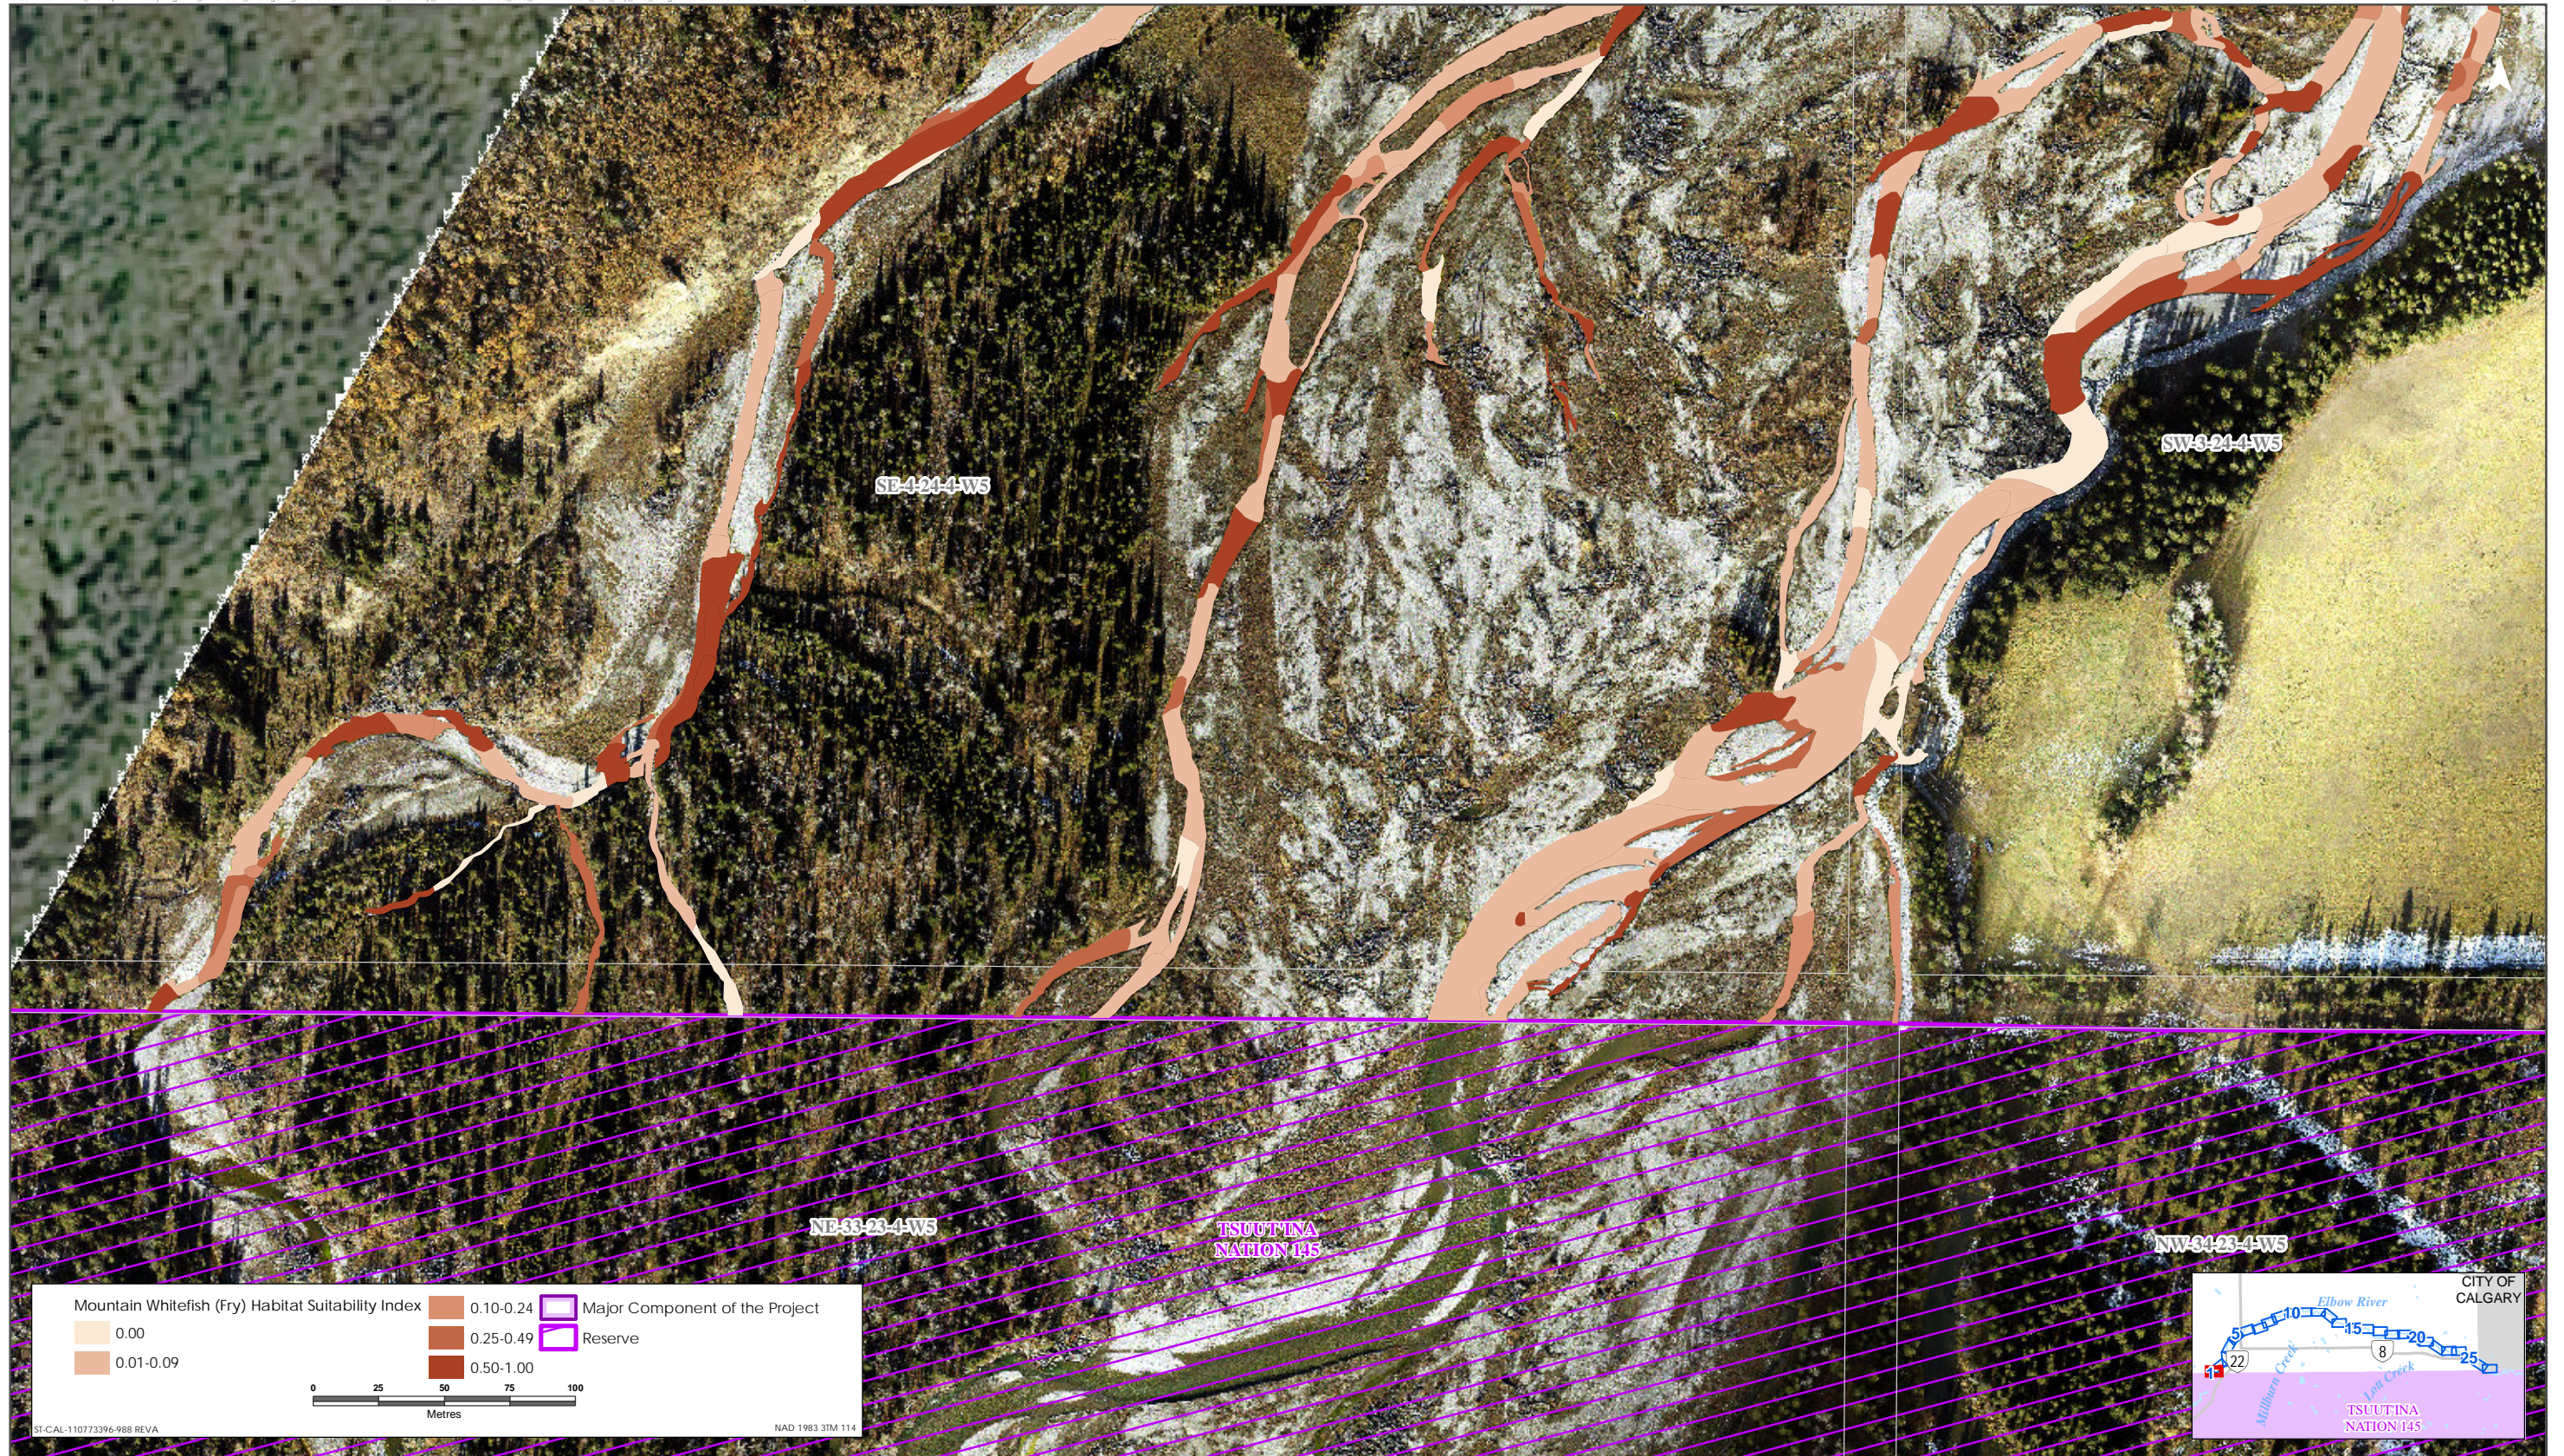

Sources: Base Data - Government of Alberta, Government of Canada. Thematic Data - Stantec Ltd. Imagery: 1:1m 10cm resolution October 2019