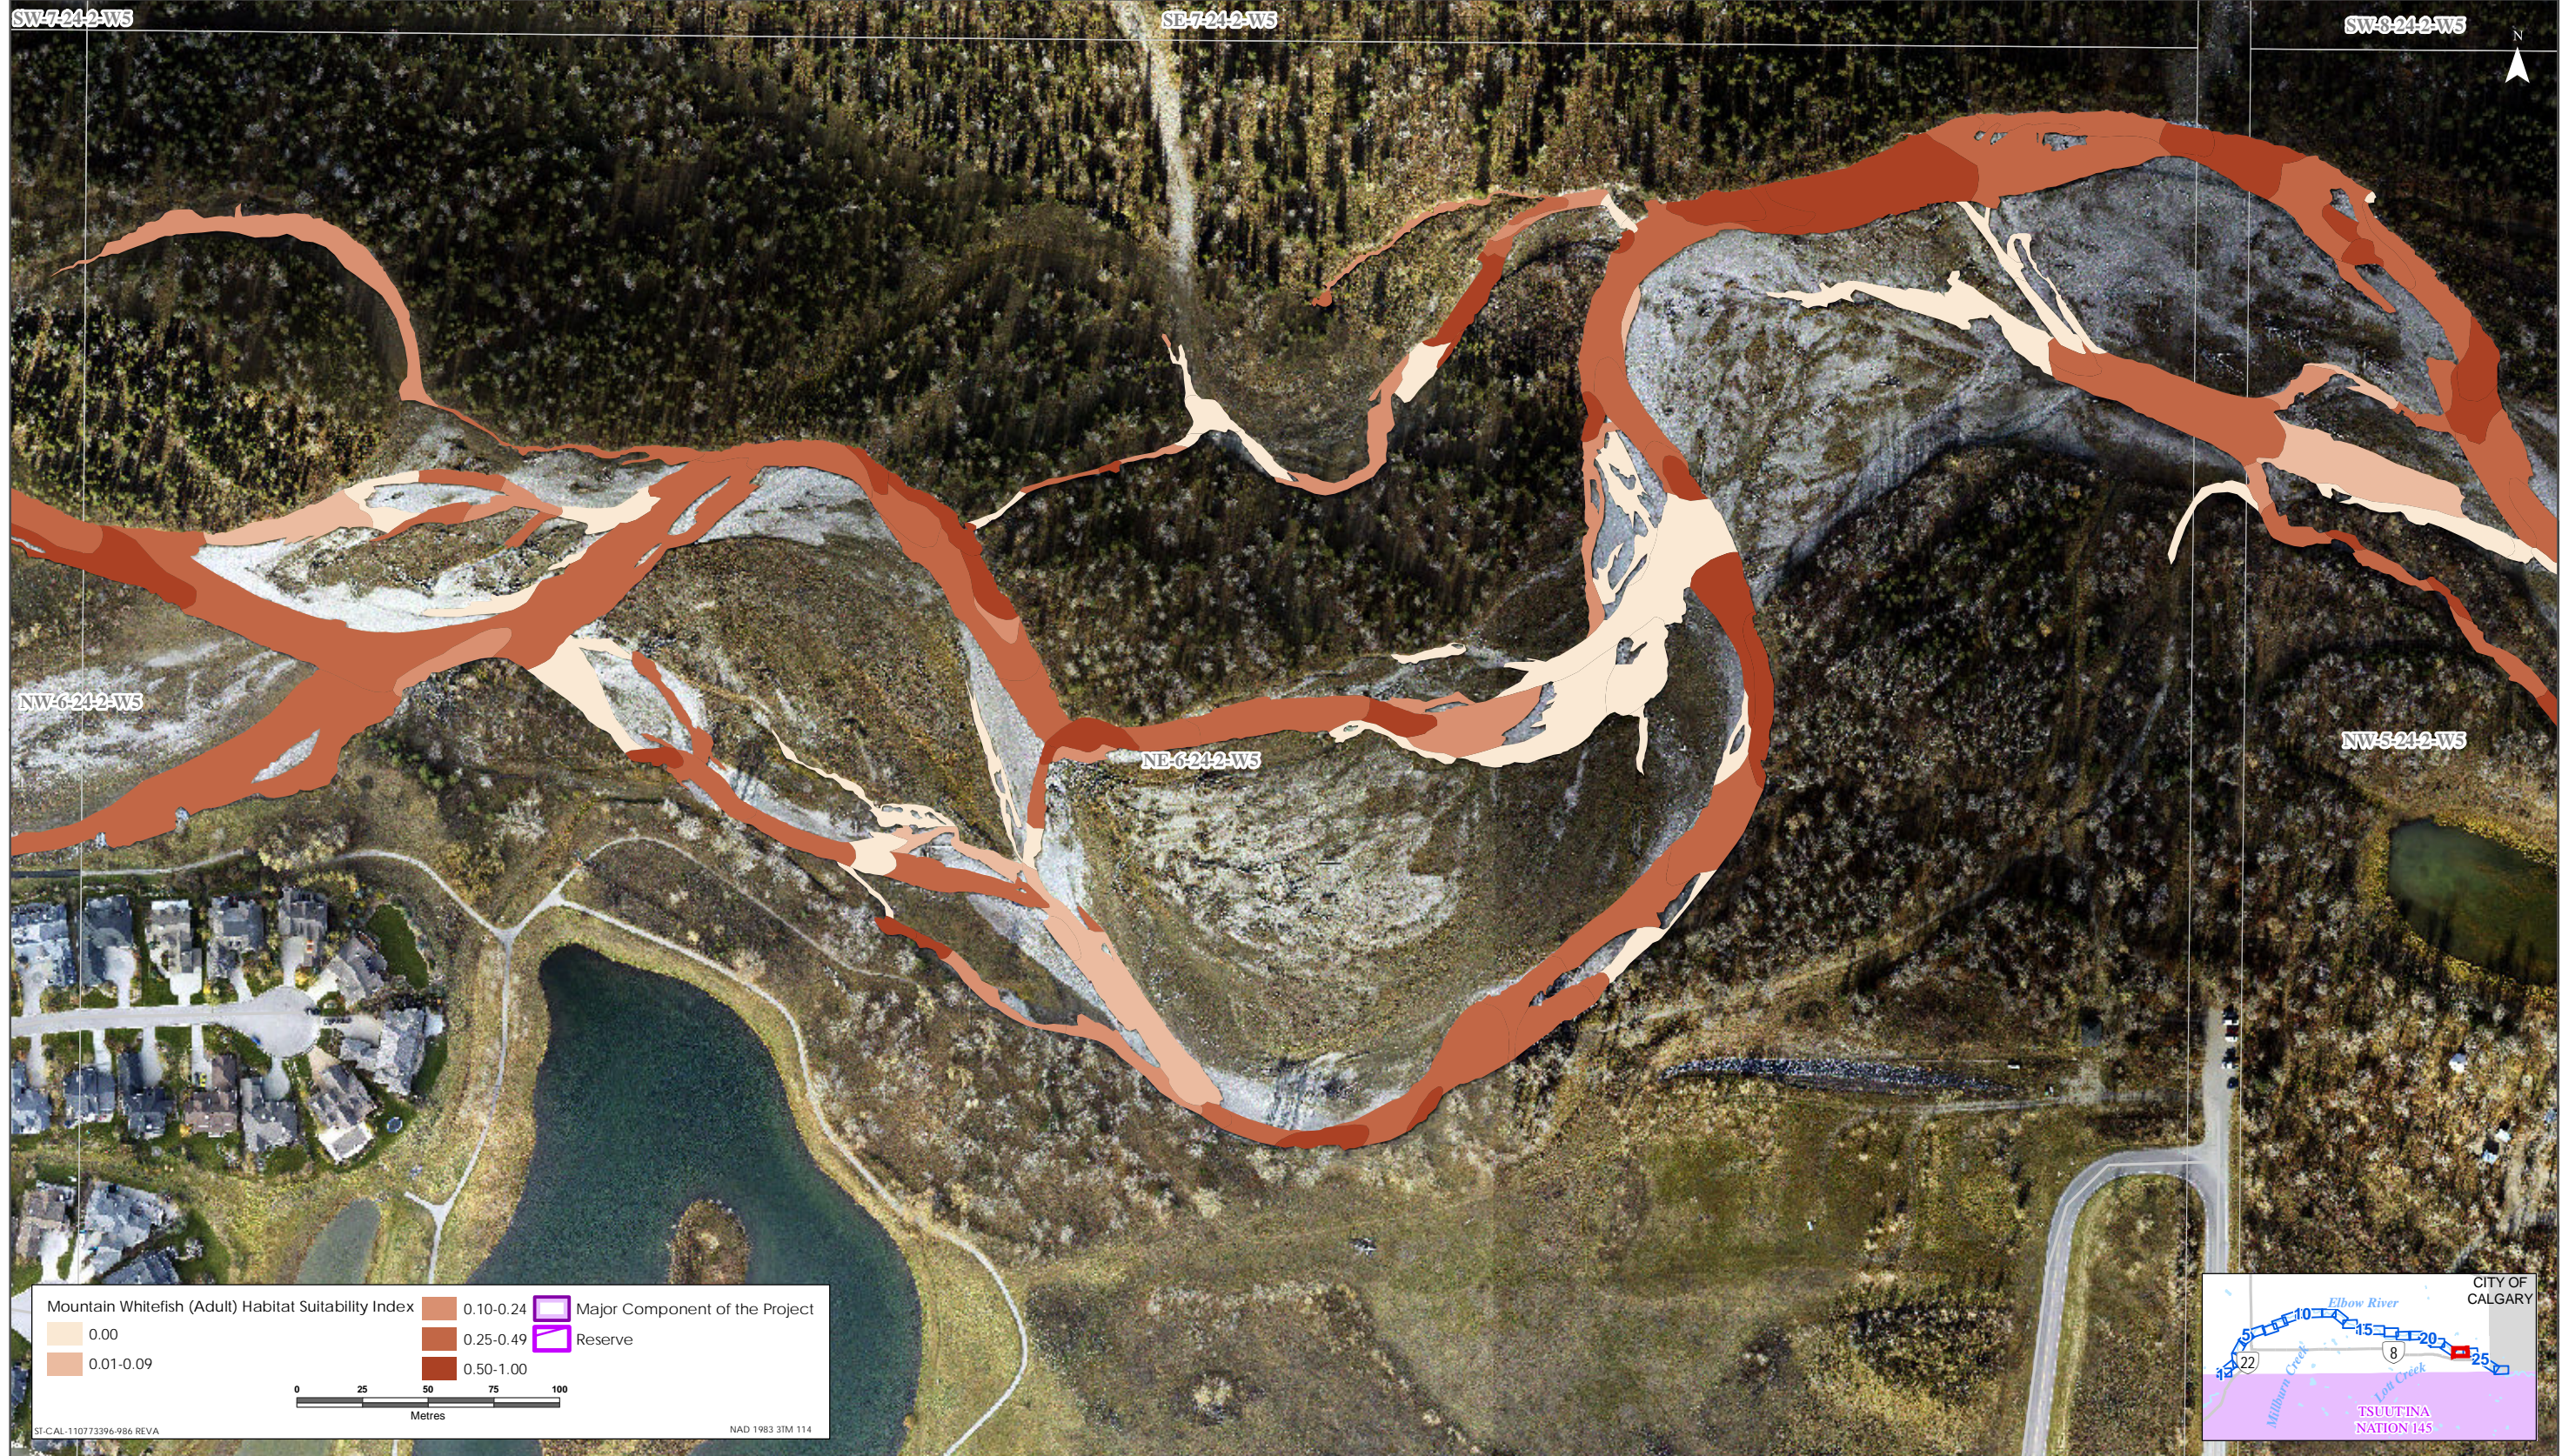

Mountain Whitefish HSI Map for Elbow River (Adult Life Stage)

Sources: Base Data - Government of Alberta, Government of Canada. Thematic Data - Stantec Ltd. Imagery: 1:4m 10cm resolution October 2019