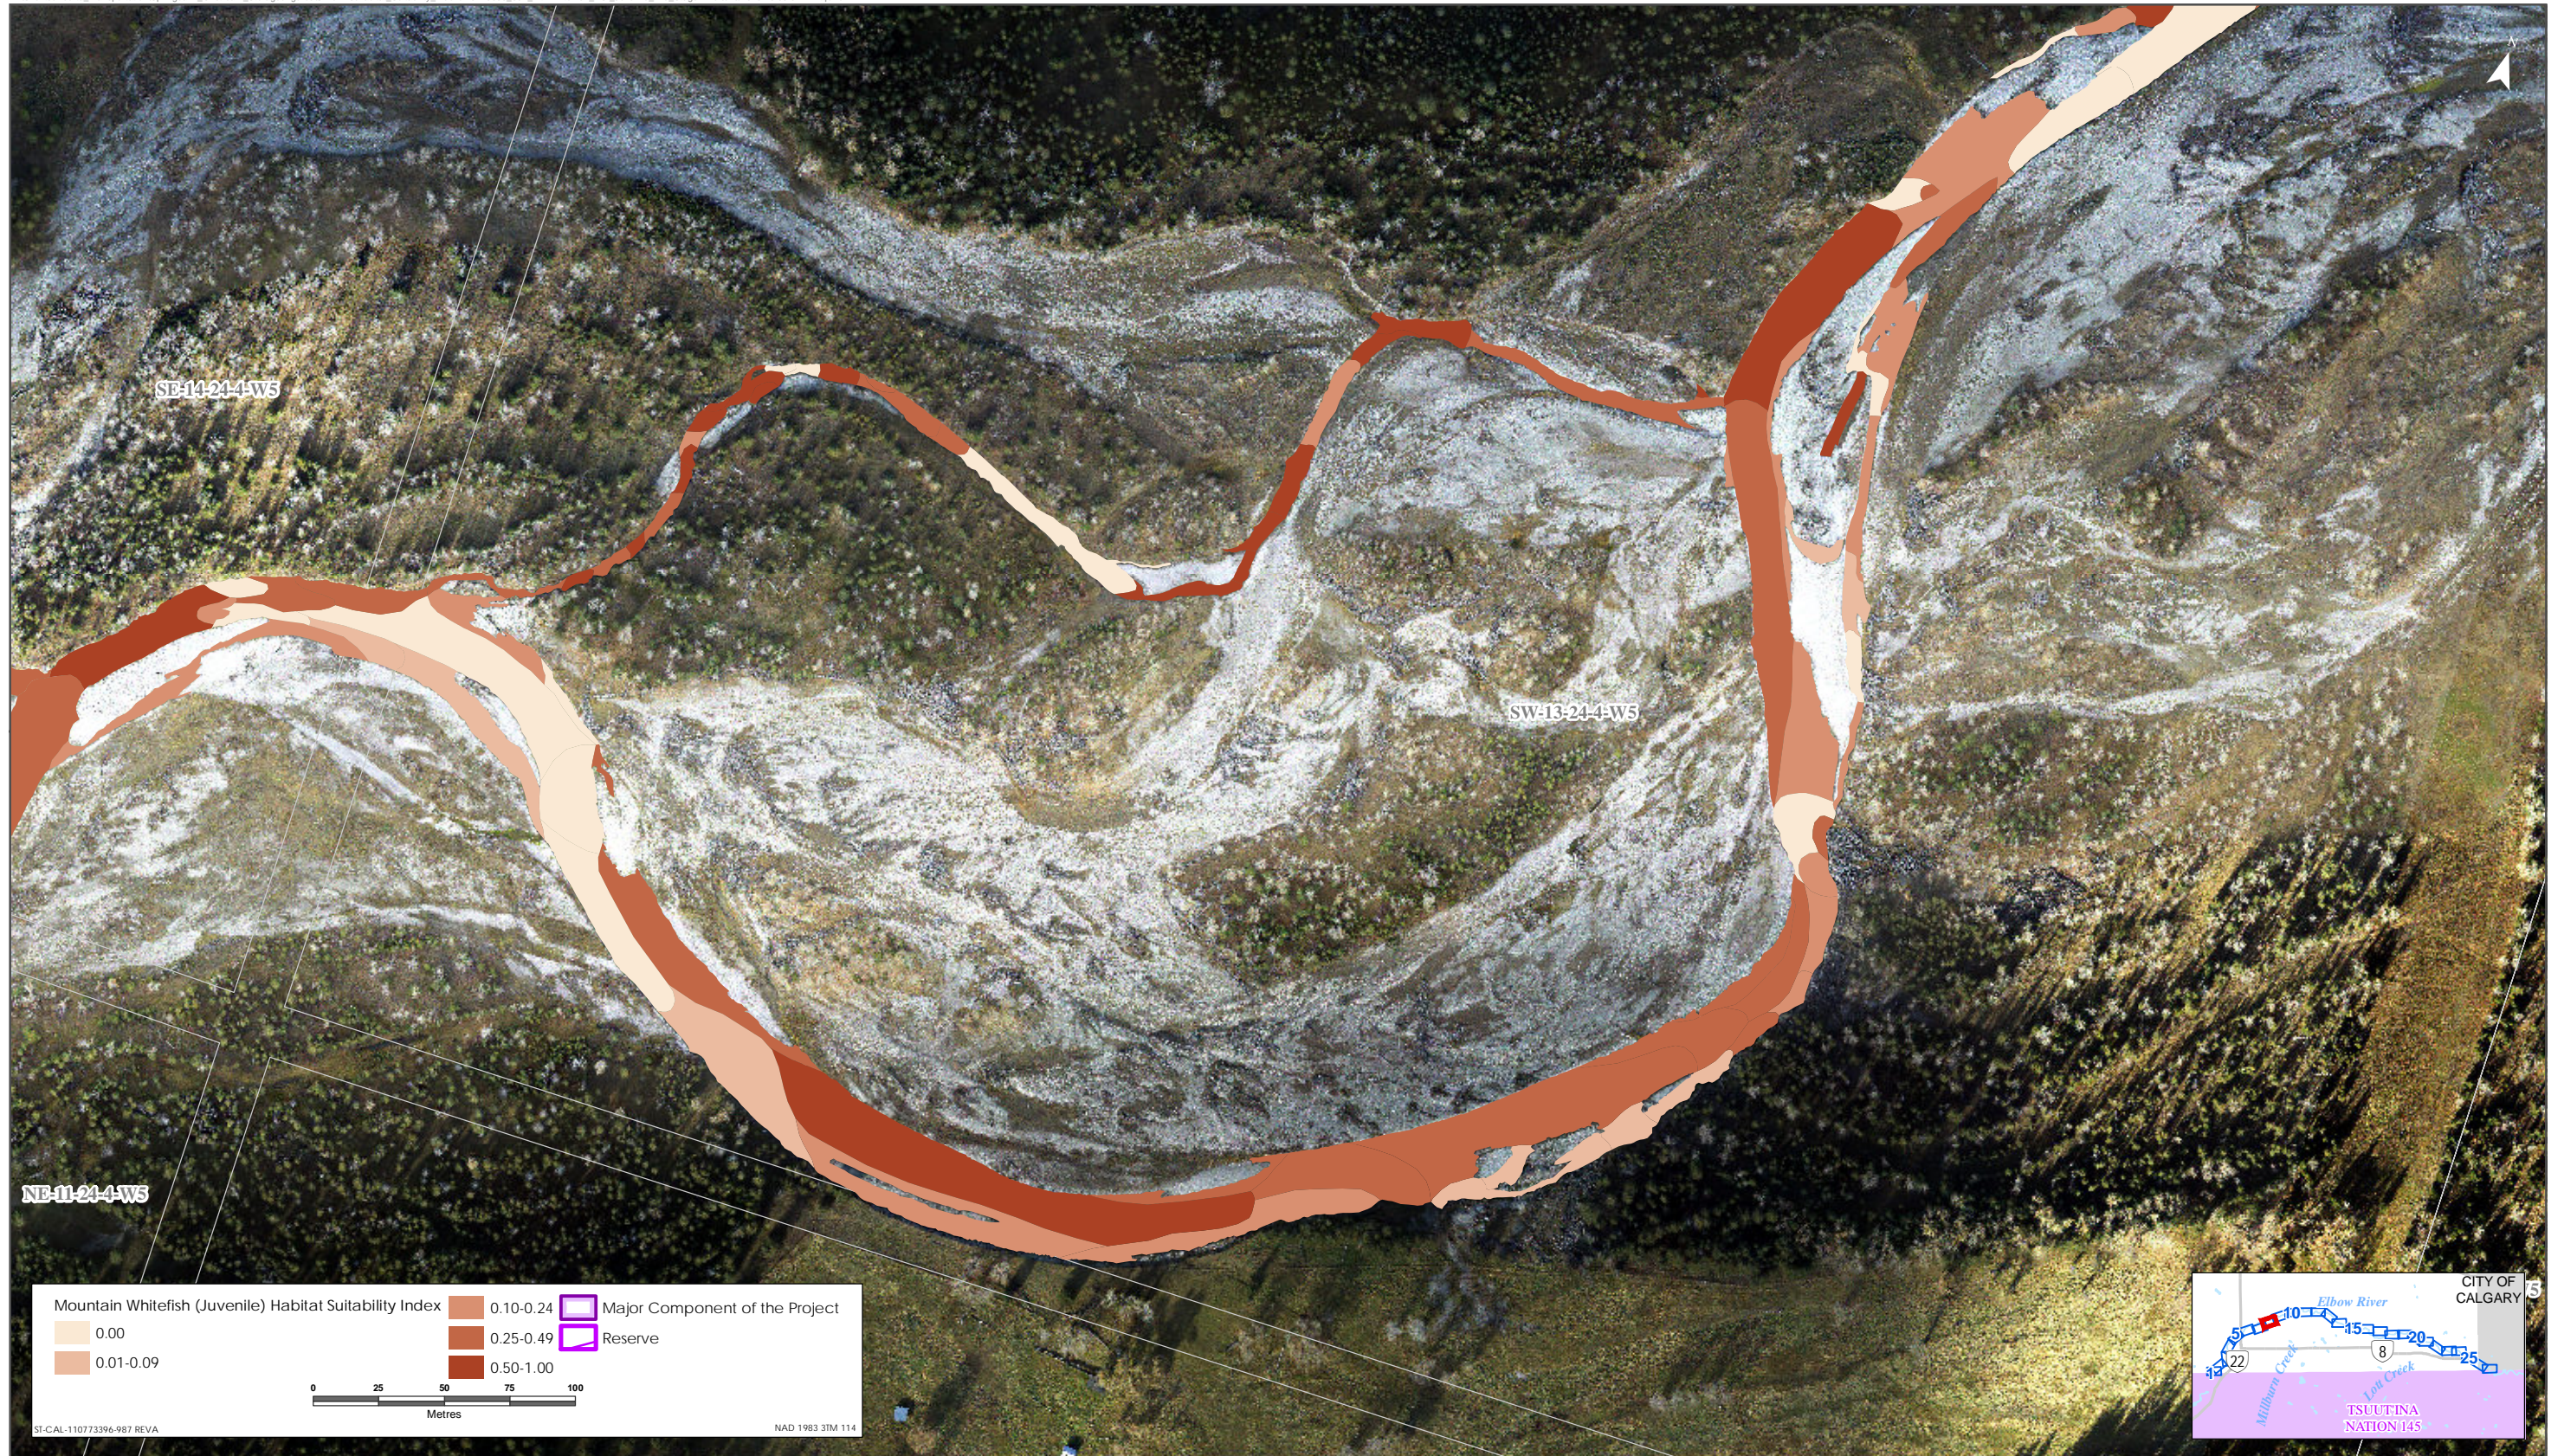

Mountain Whitefish HSI Map for Elbow River (Juvenile Life Stage)

Sources: Base Data - Government of Alberta, Government of Canada. Thematic Data - Stantec Ltd.
Imagery: 1.4m 10cm resolution October 2019