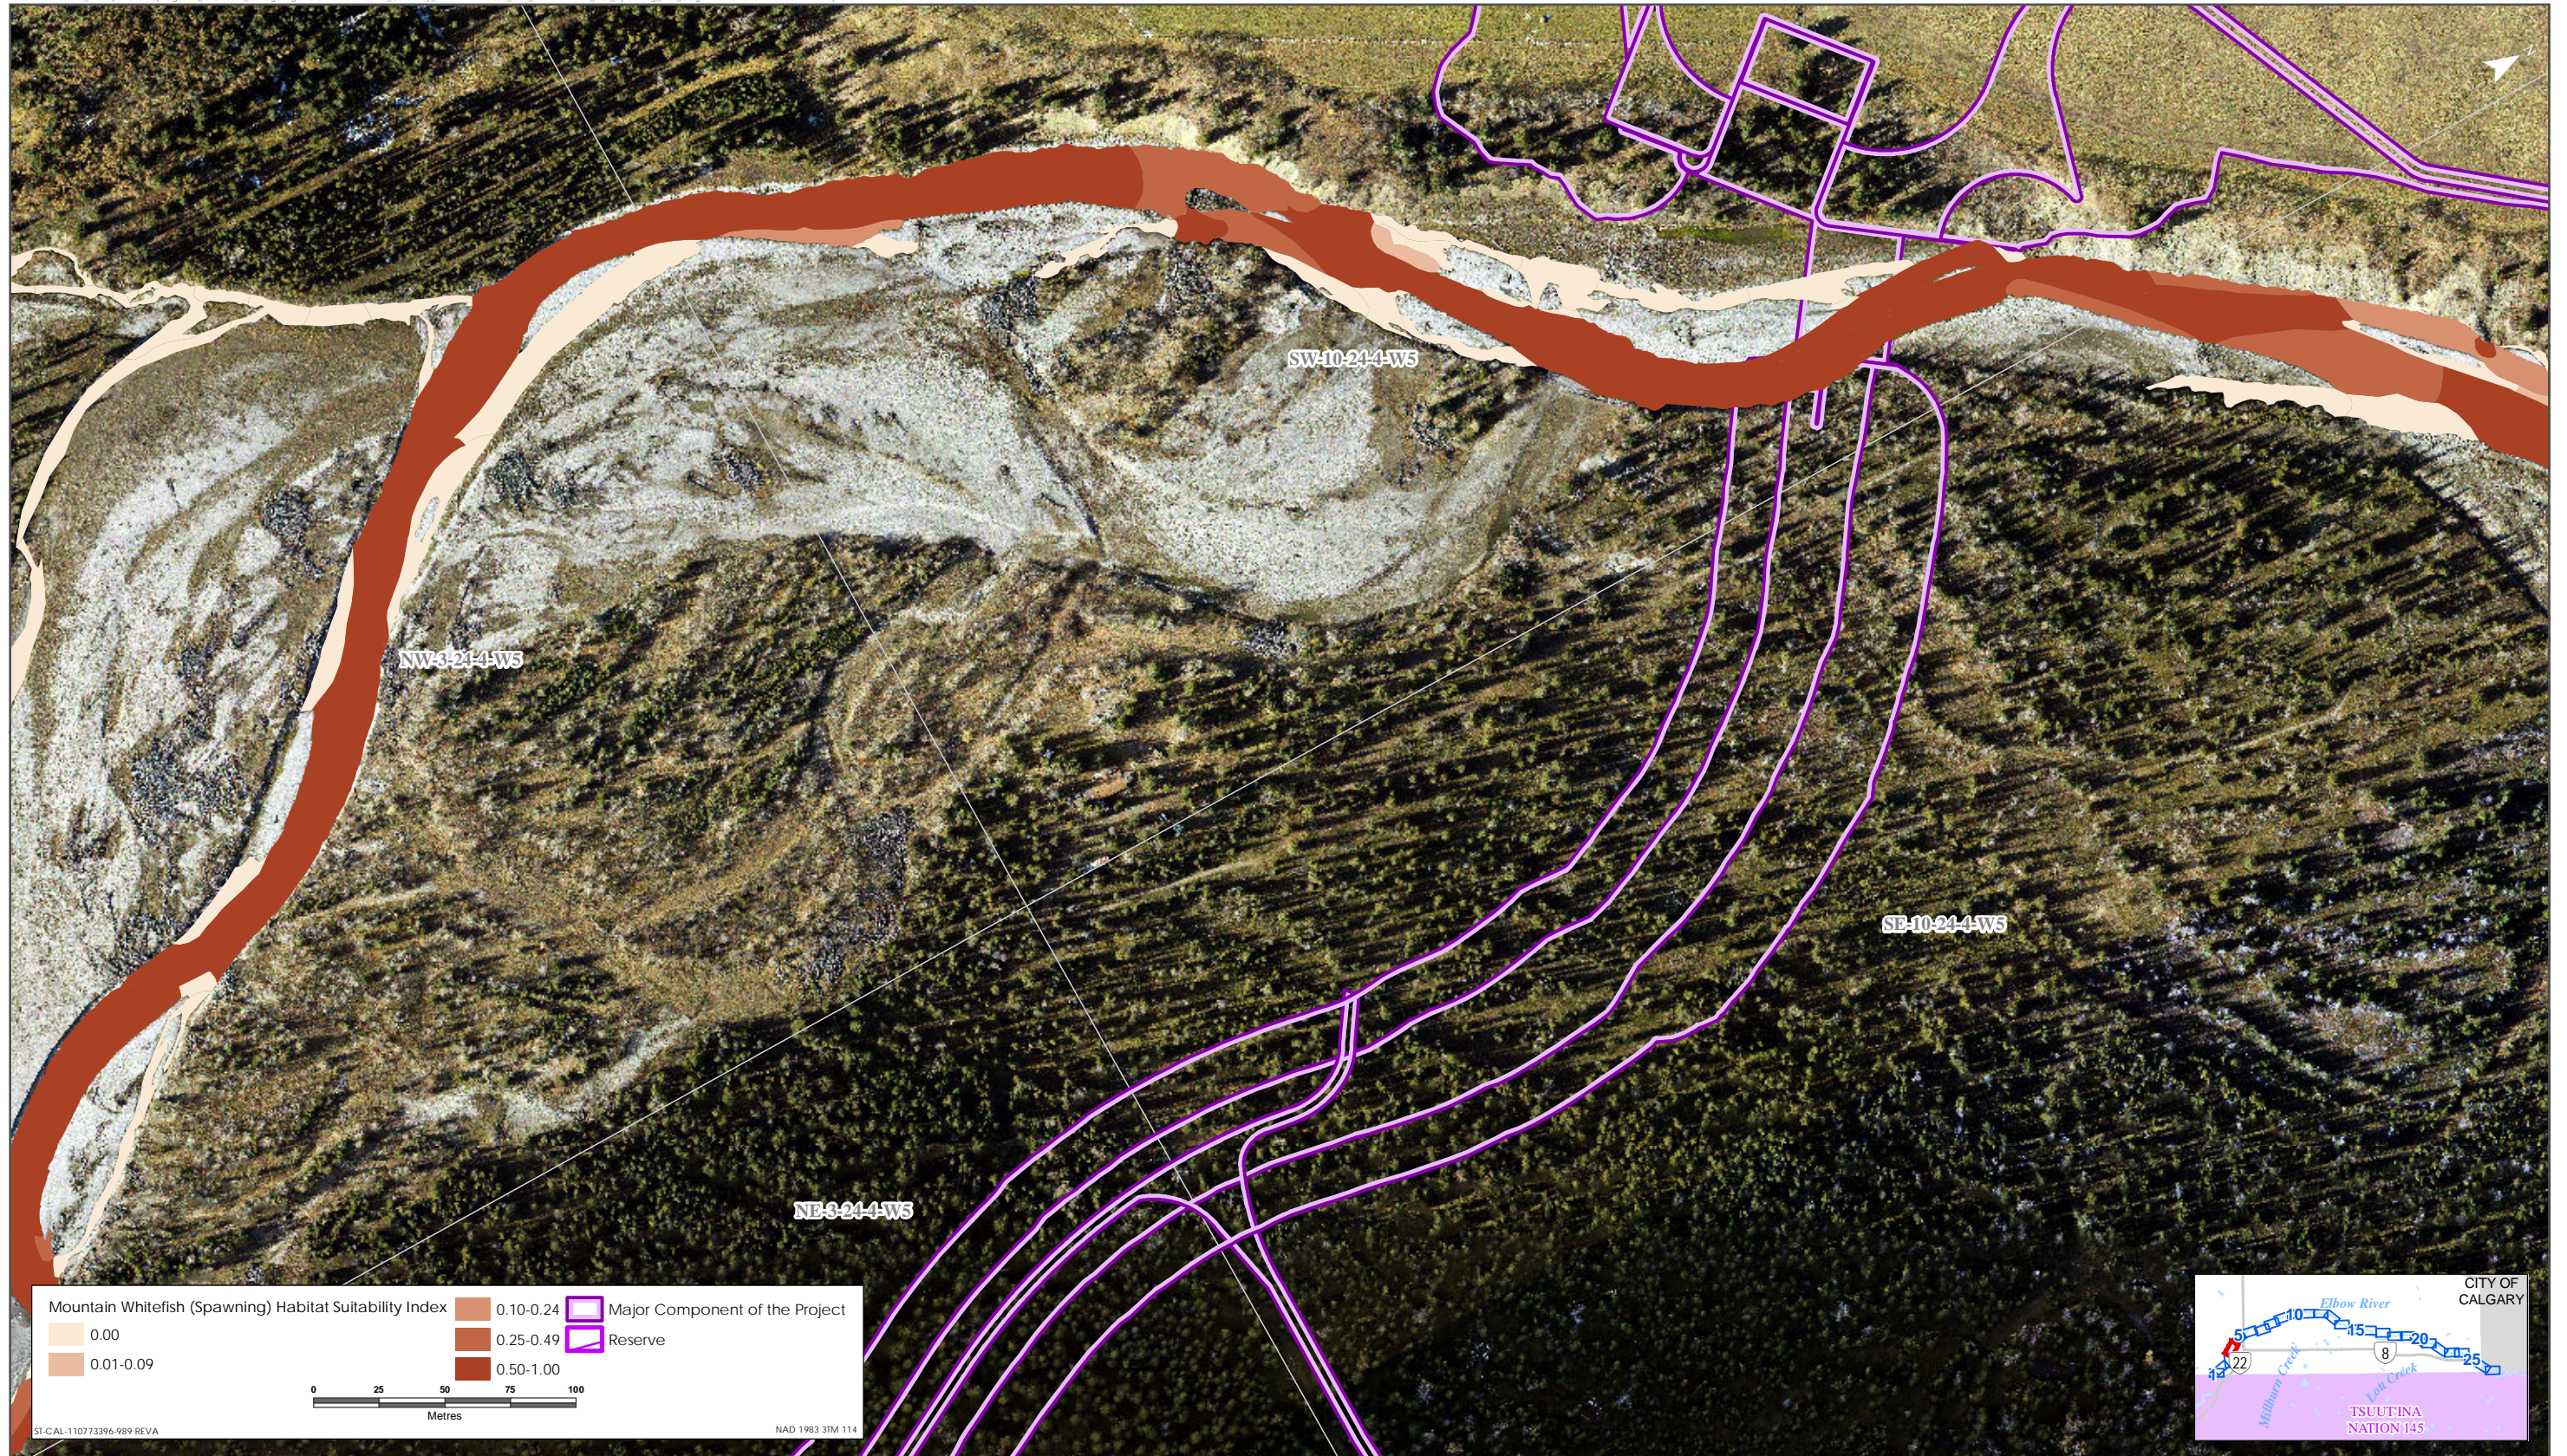

Mountain Whitefish HSI Map for Elbow River (Spawning Life Stage)

Sources: Base Data - Government of Alberta, Government of Canada. Thematic Data - Stantec Ltd. Imagery: 1.4m 10cm resolution October 2019