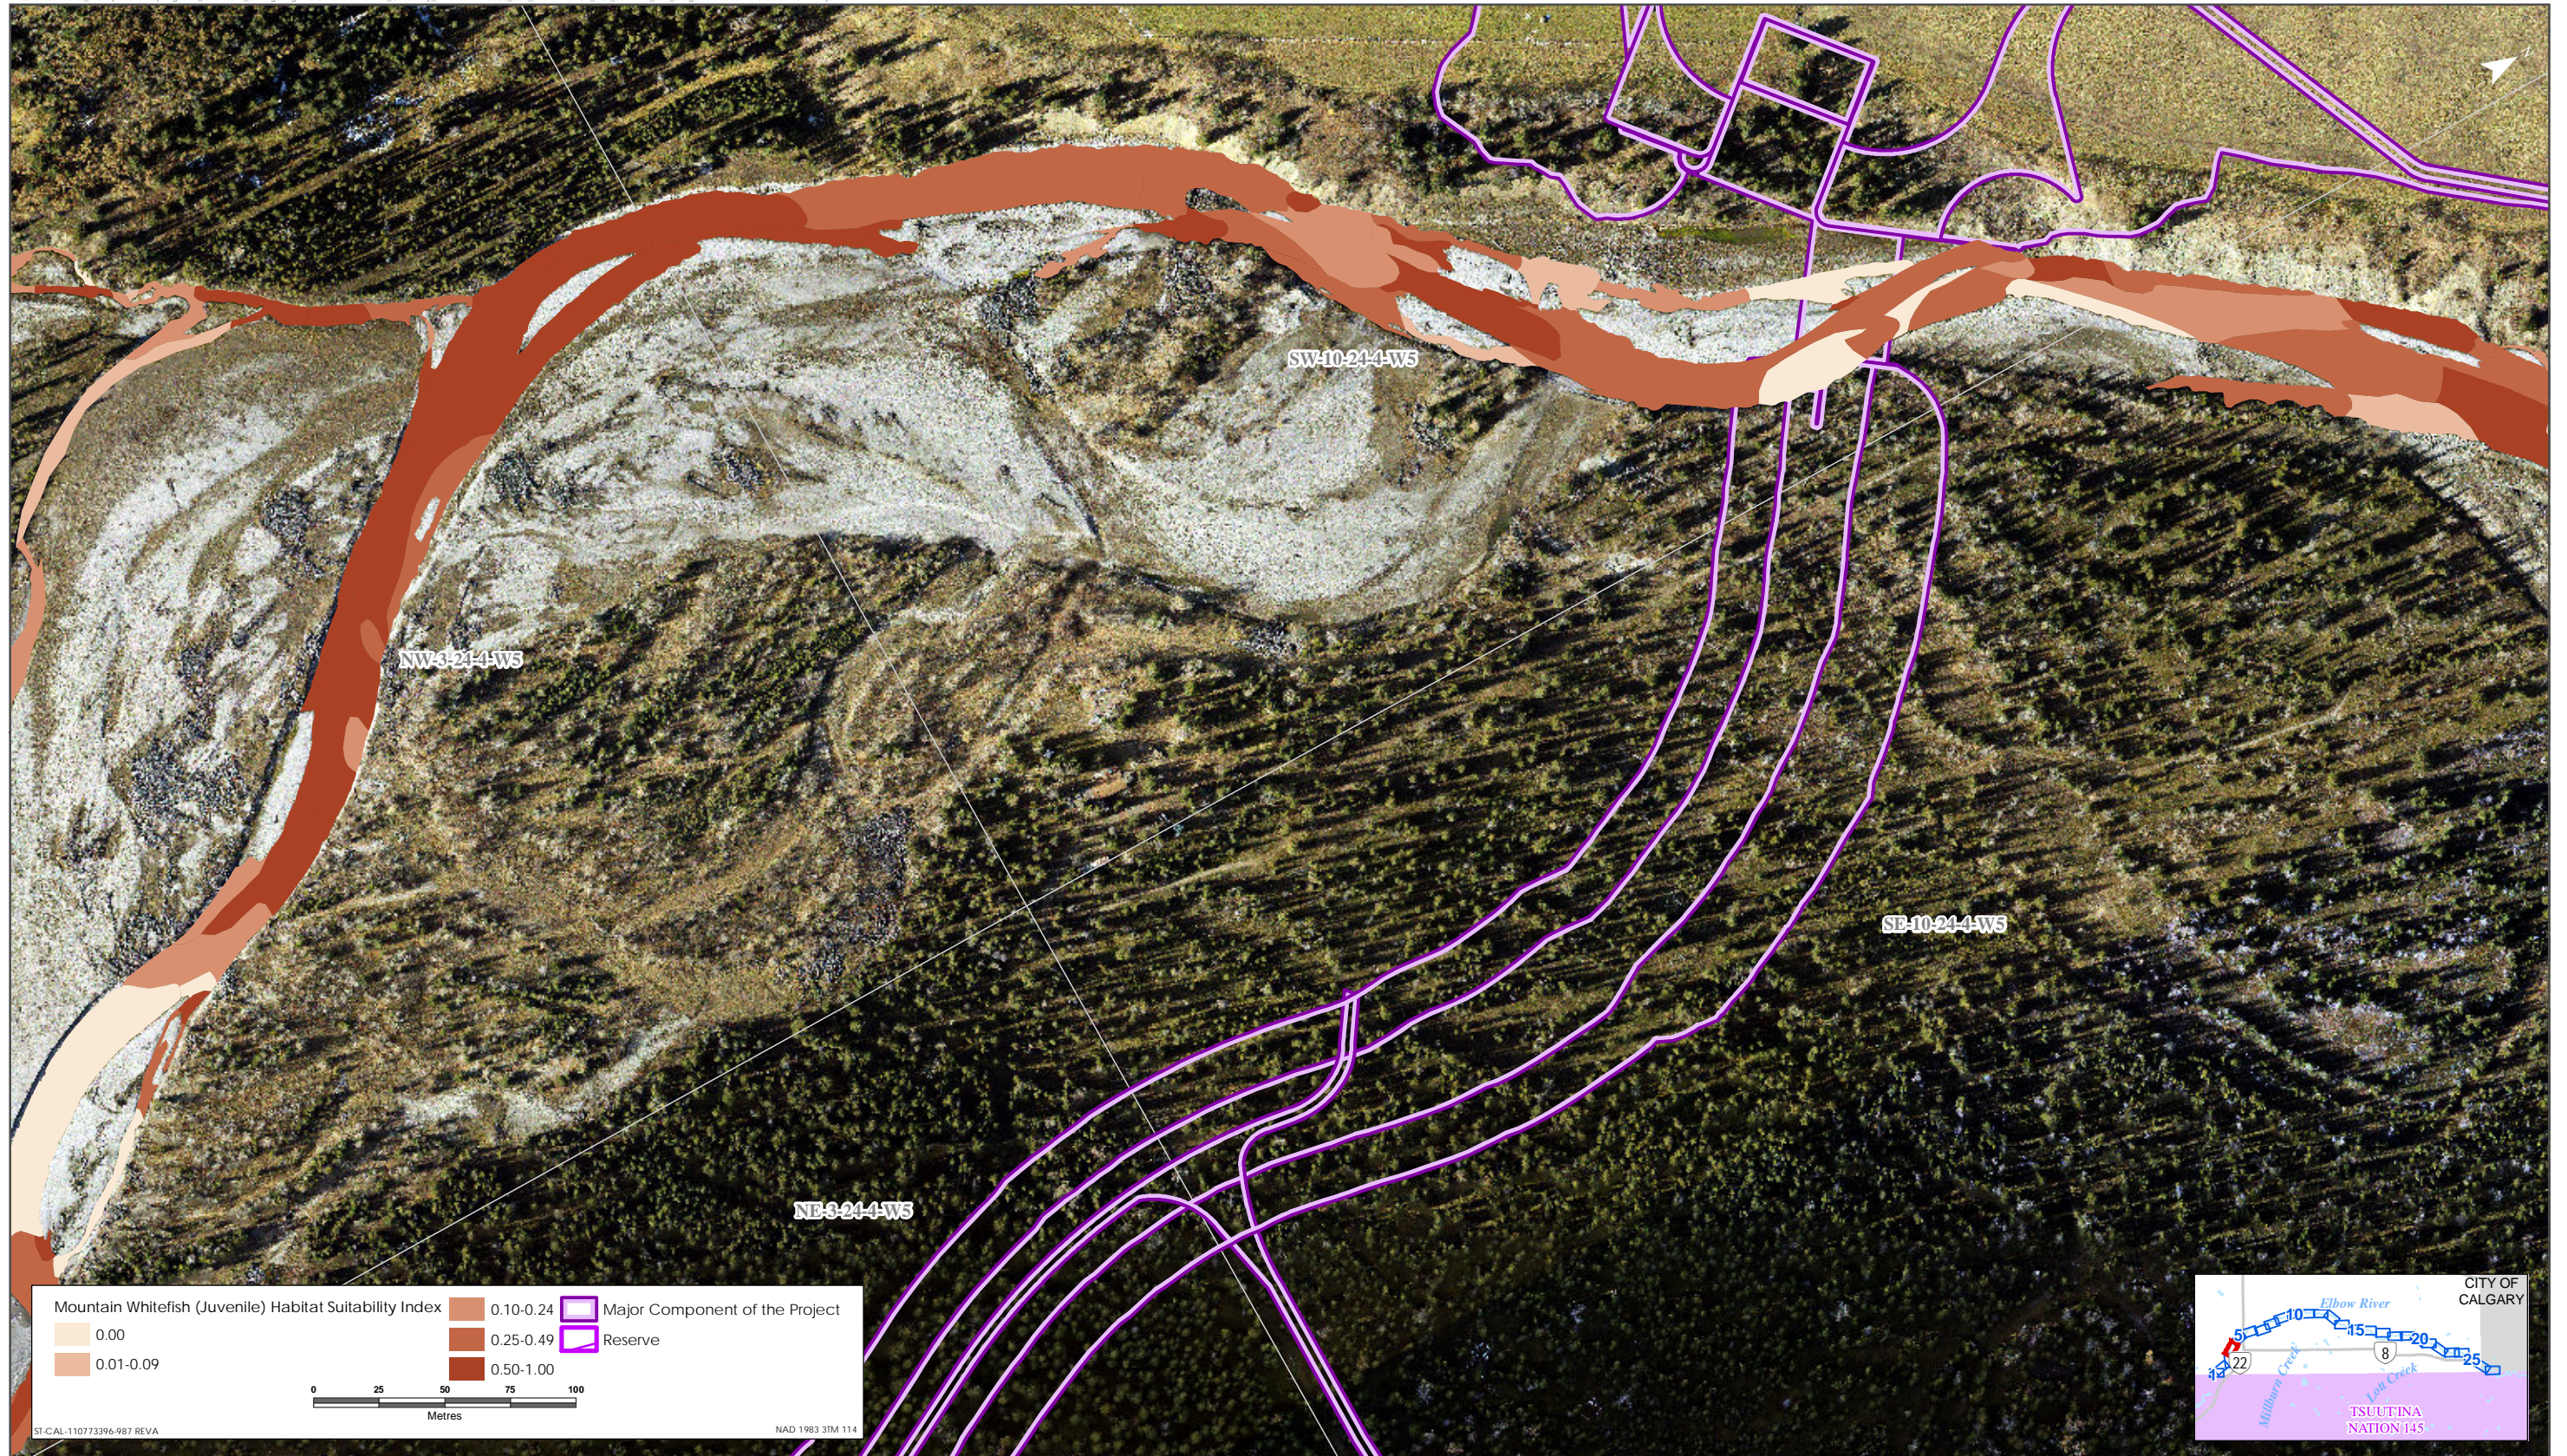

Mountain Whitefish HSI Map for Elbow River (Juvenile Life Stage)

Sources: Base Data - Government of Alberta, Government of Canada. Thematic Data - Stantec Ltd. Imagery: 1.4m 10cm resolution October 2019