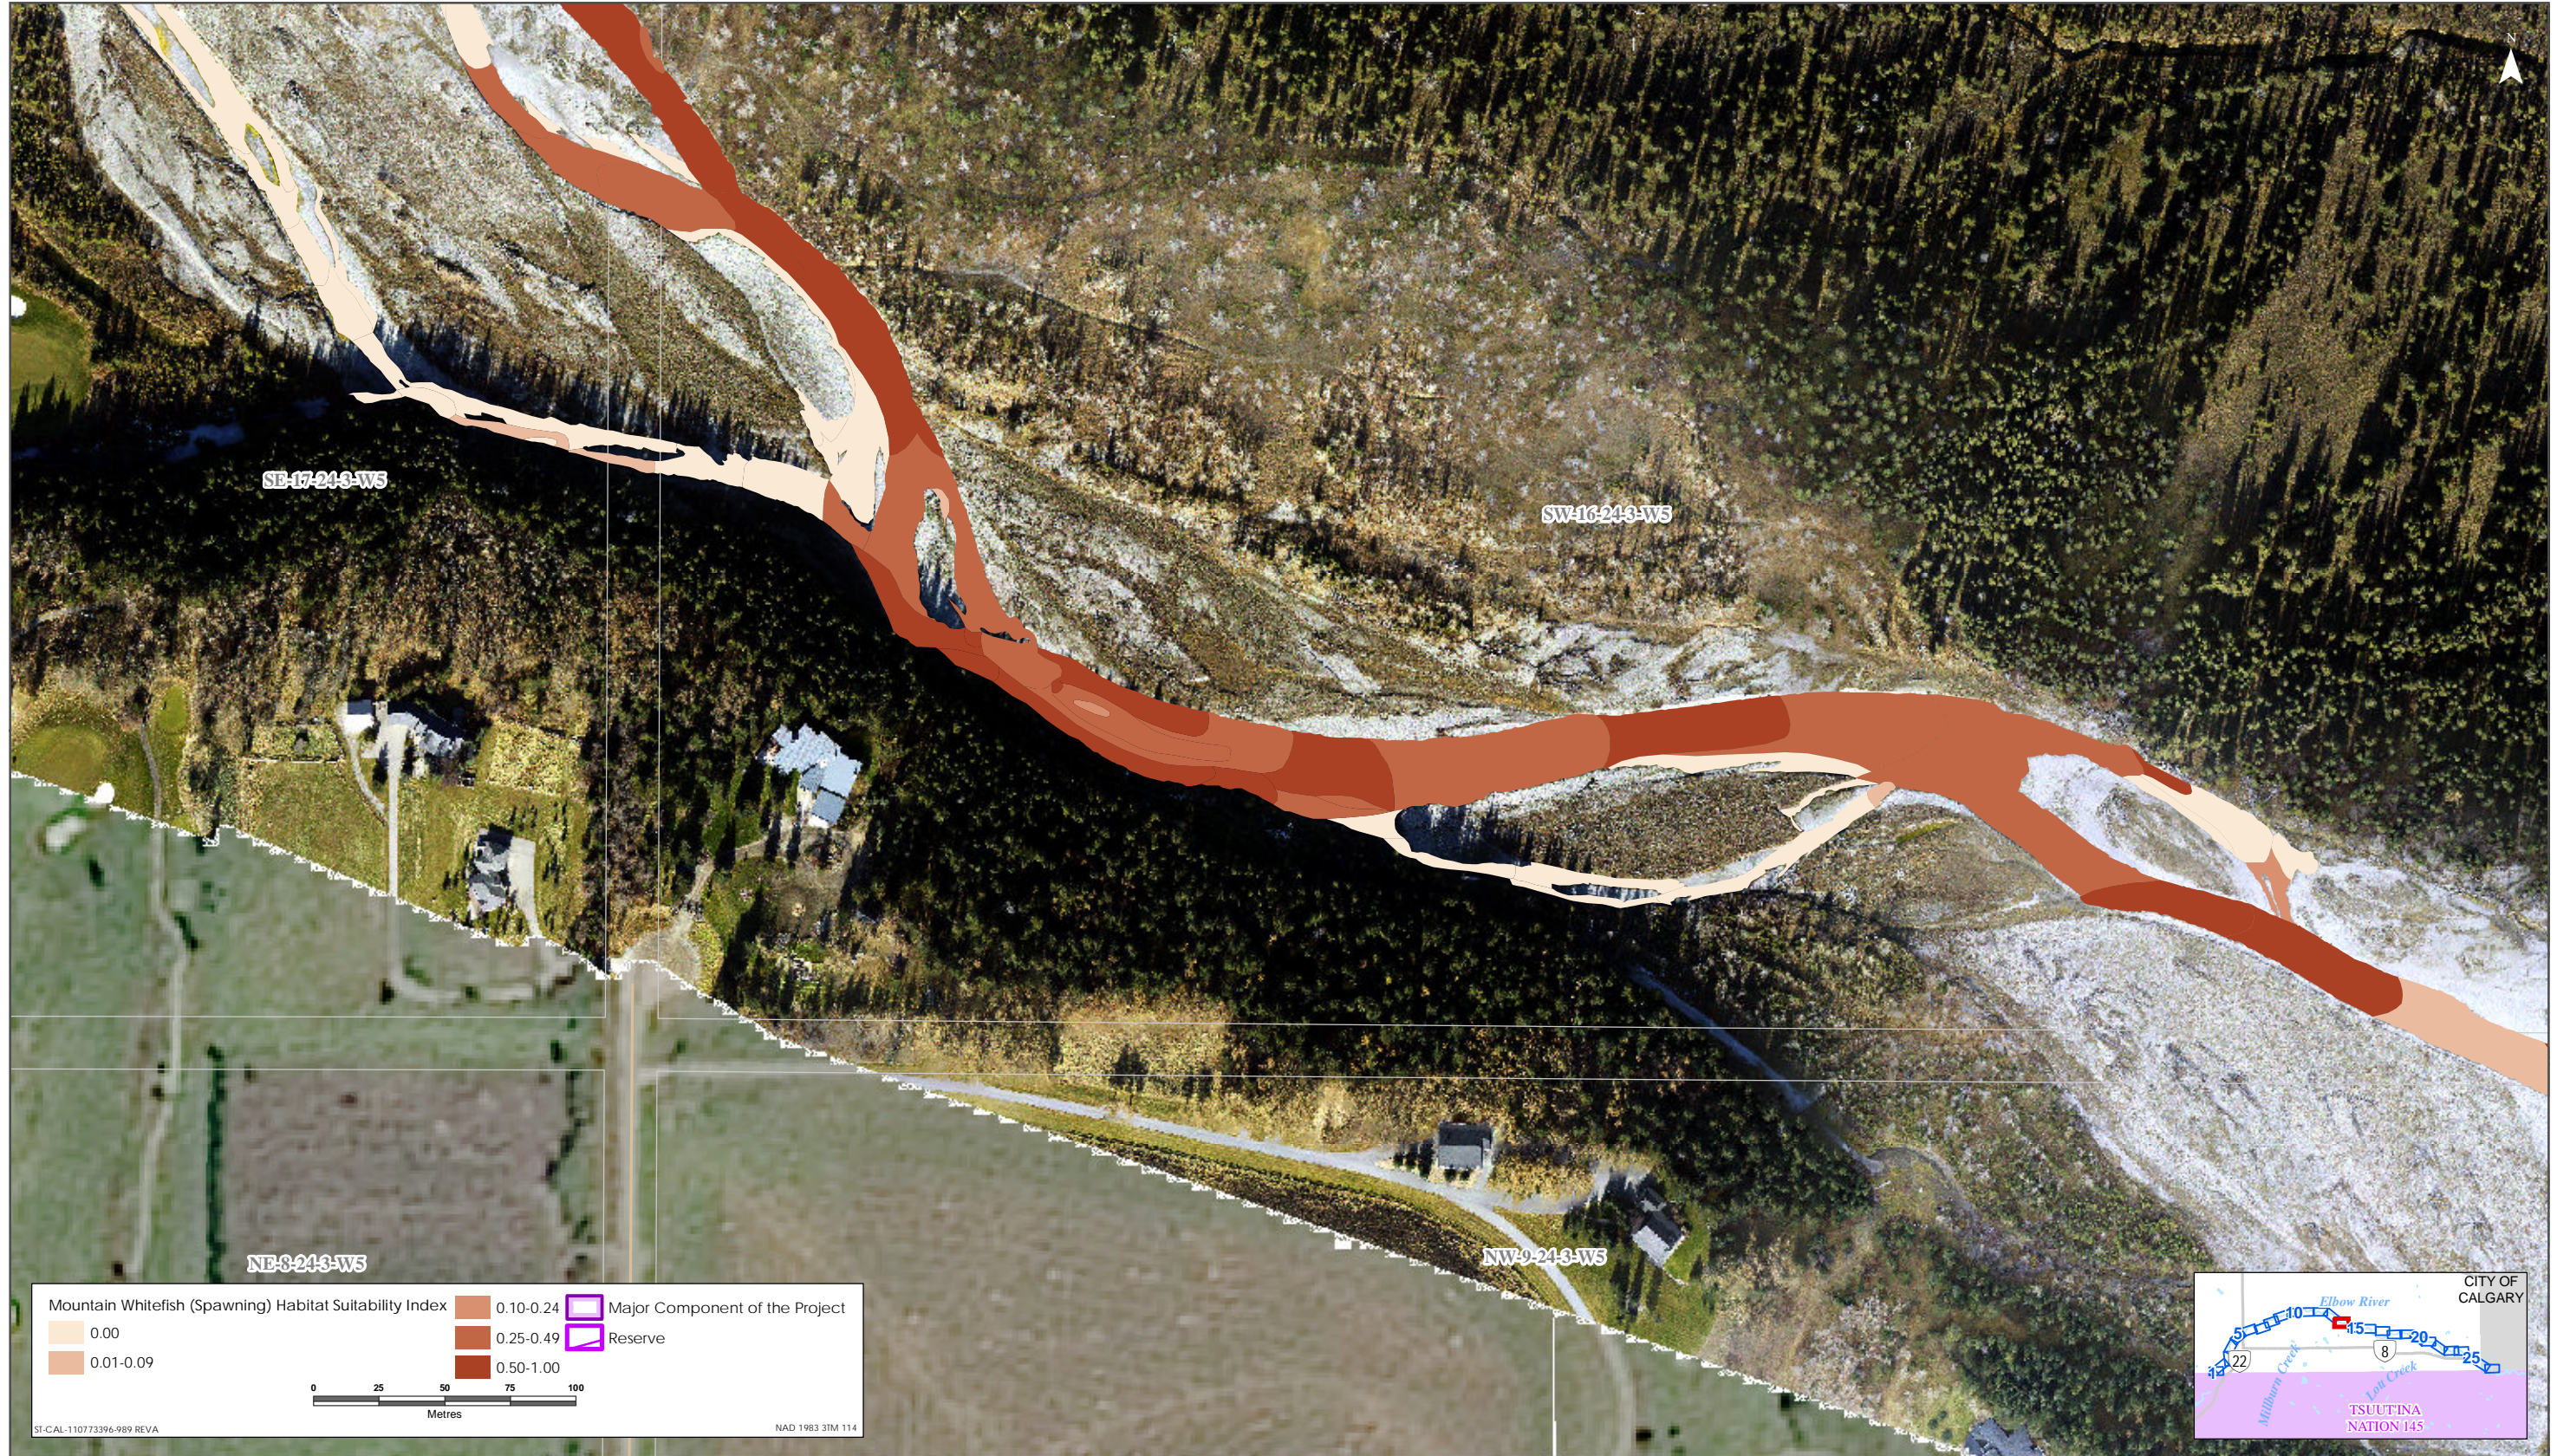

Mountain Whitefish HSI Map for Elbow River (Spawning Life Stage)

Sources: Base Data - Government of Alberta, Government of Canada. Thematic Data - Stantec Ltd. Imagery: 1.4m 10cm resolution October 2019