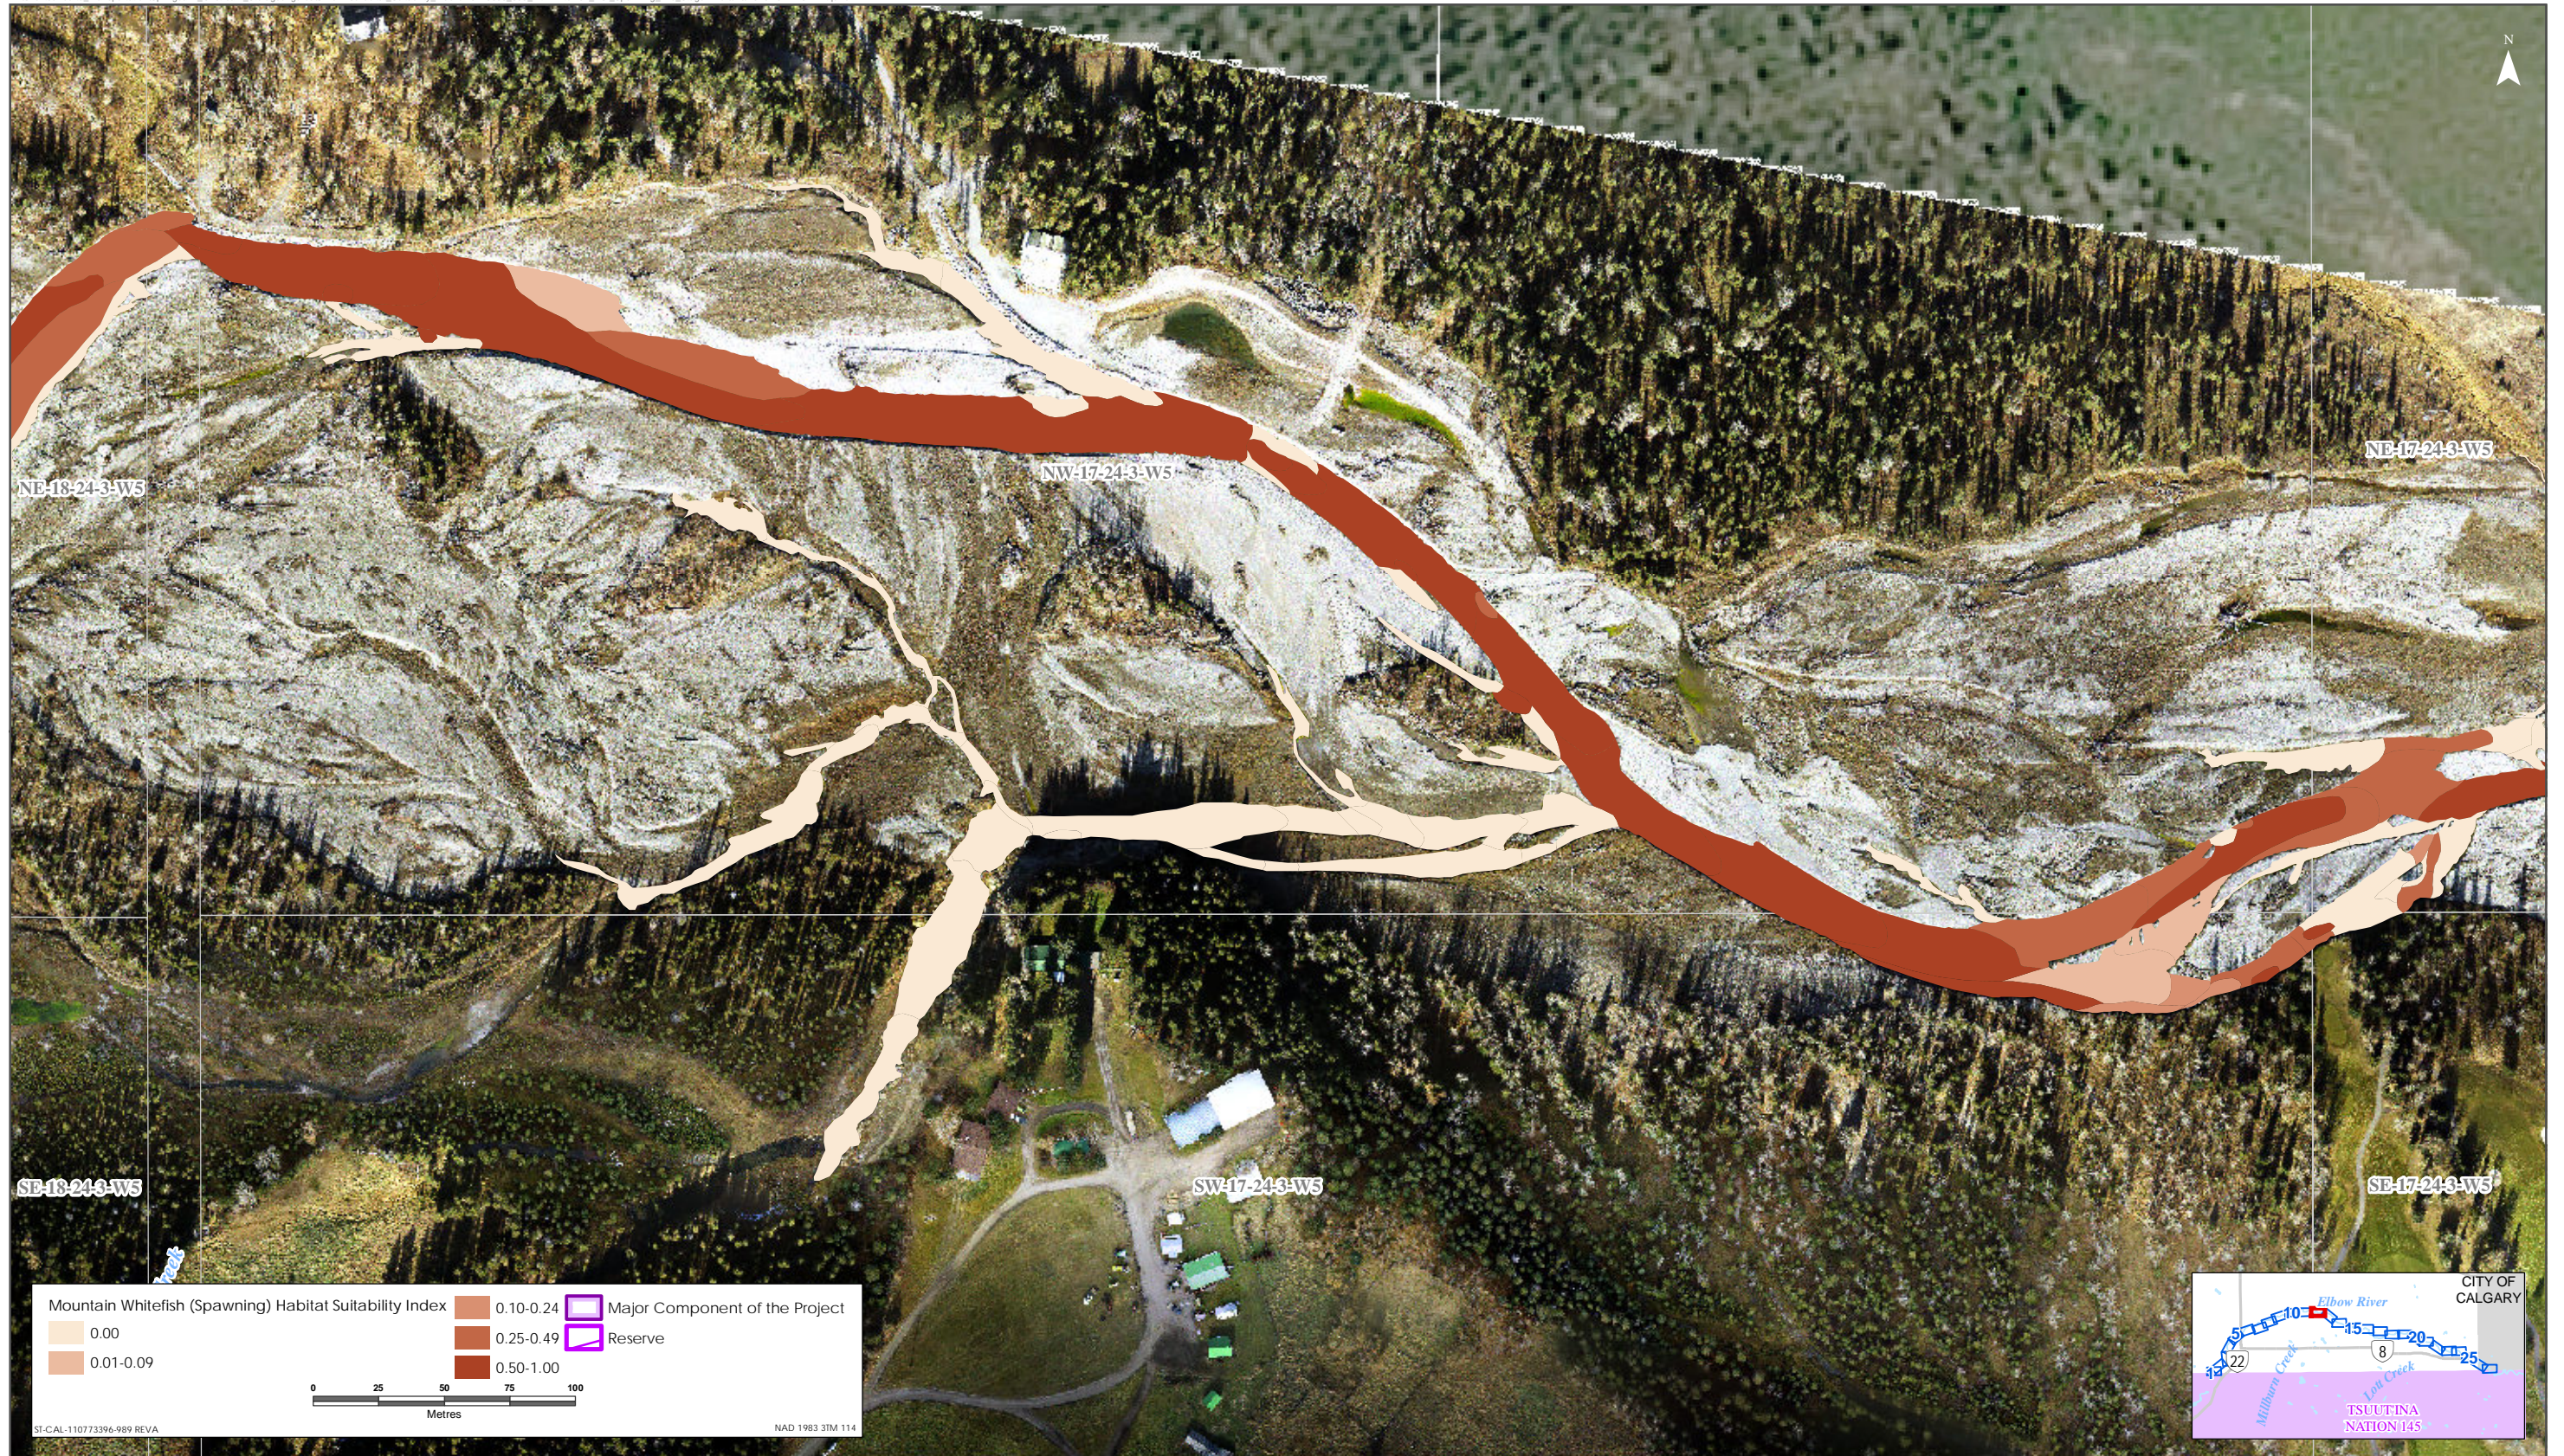

Mountain Whitefish HSI Map for Elbow River (Spawning Life Stage)

Sources: Base Data - Government of Alberta, Government of Canada. Thematic Data - Stantec Ltd. Imagery: 1.4m 10cm resolution October 2019