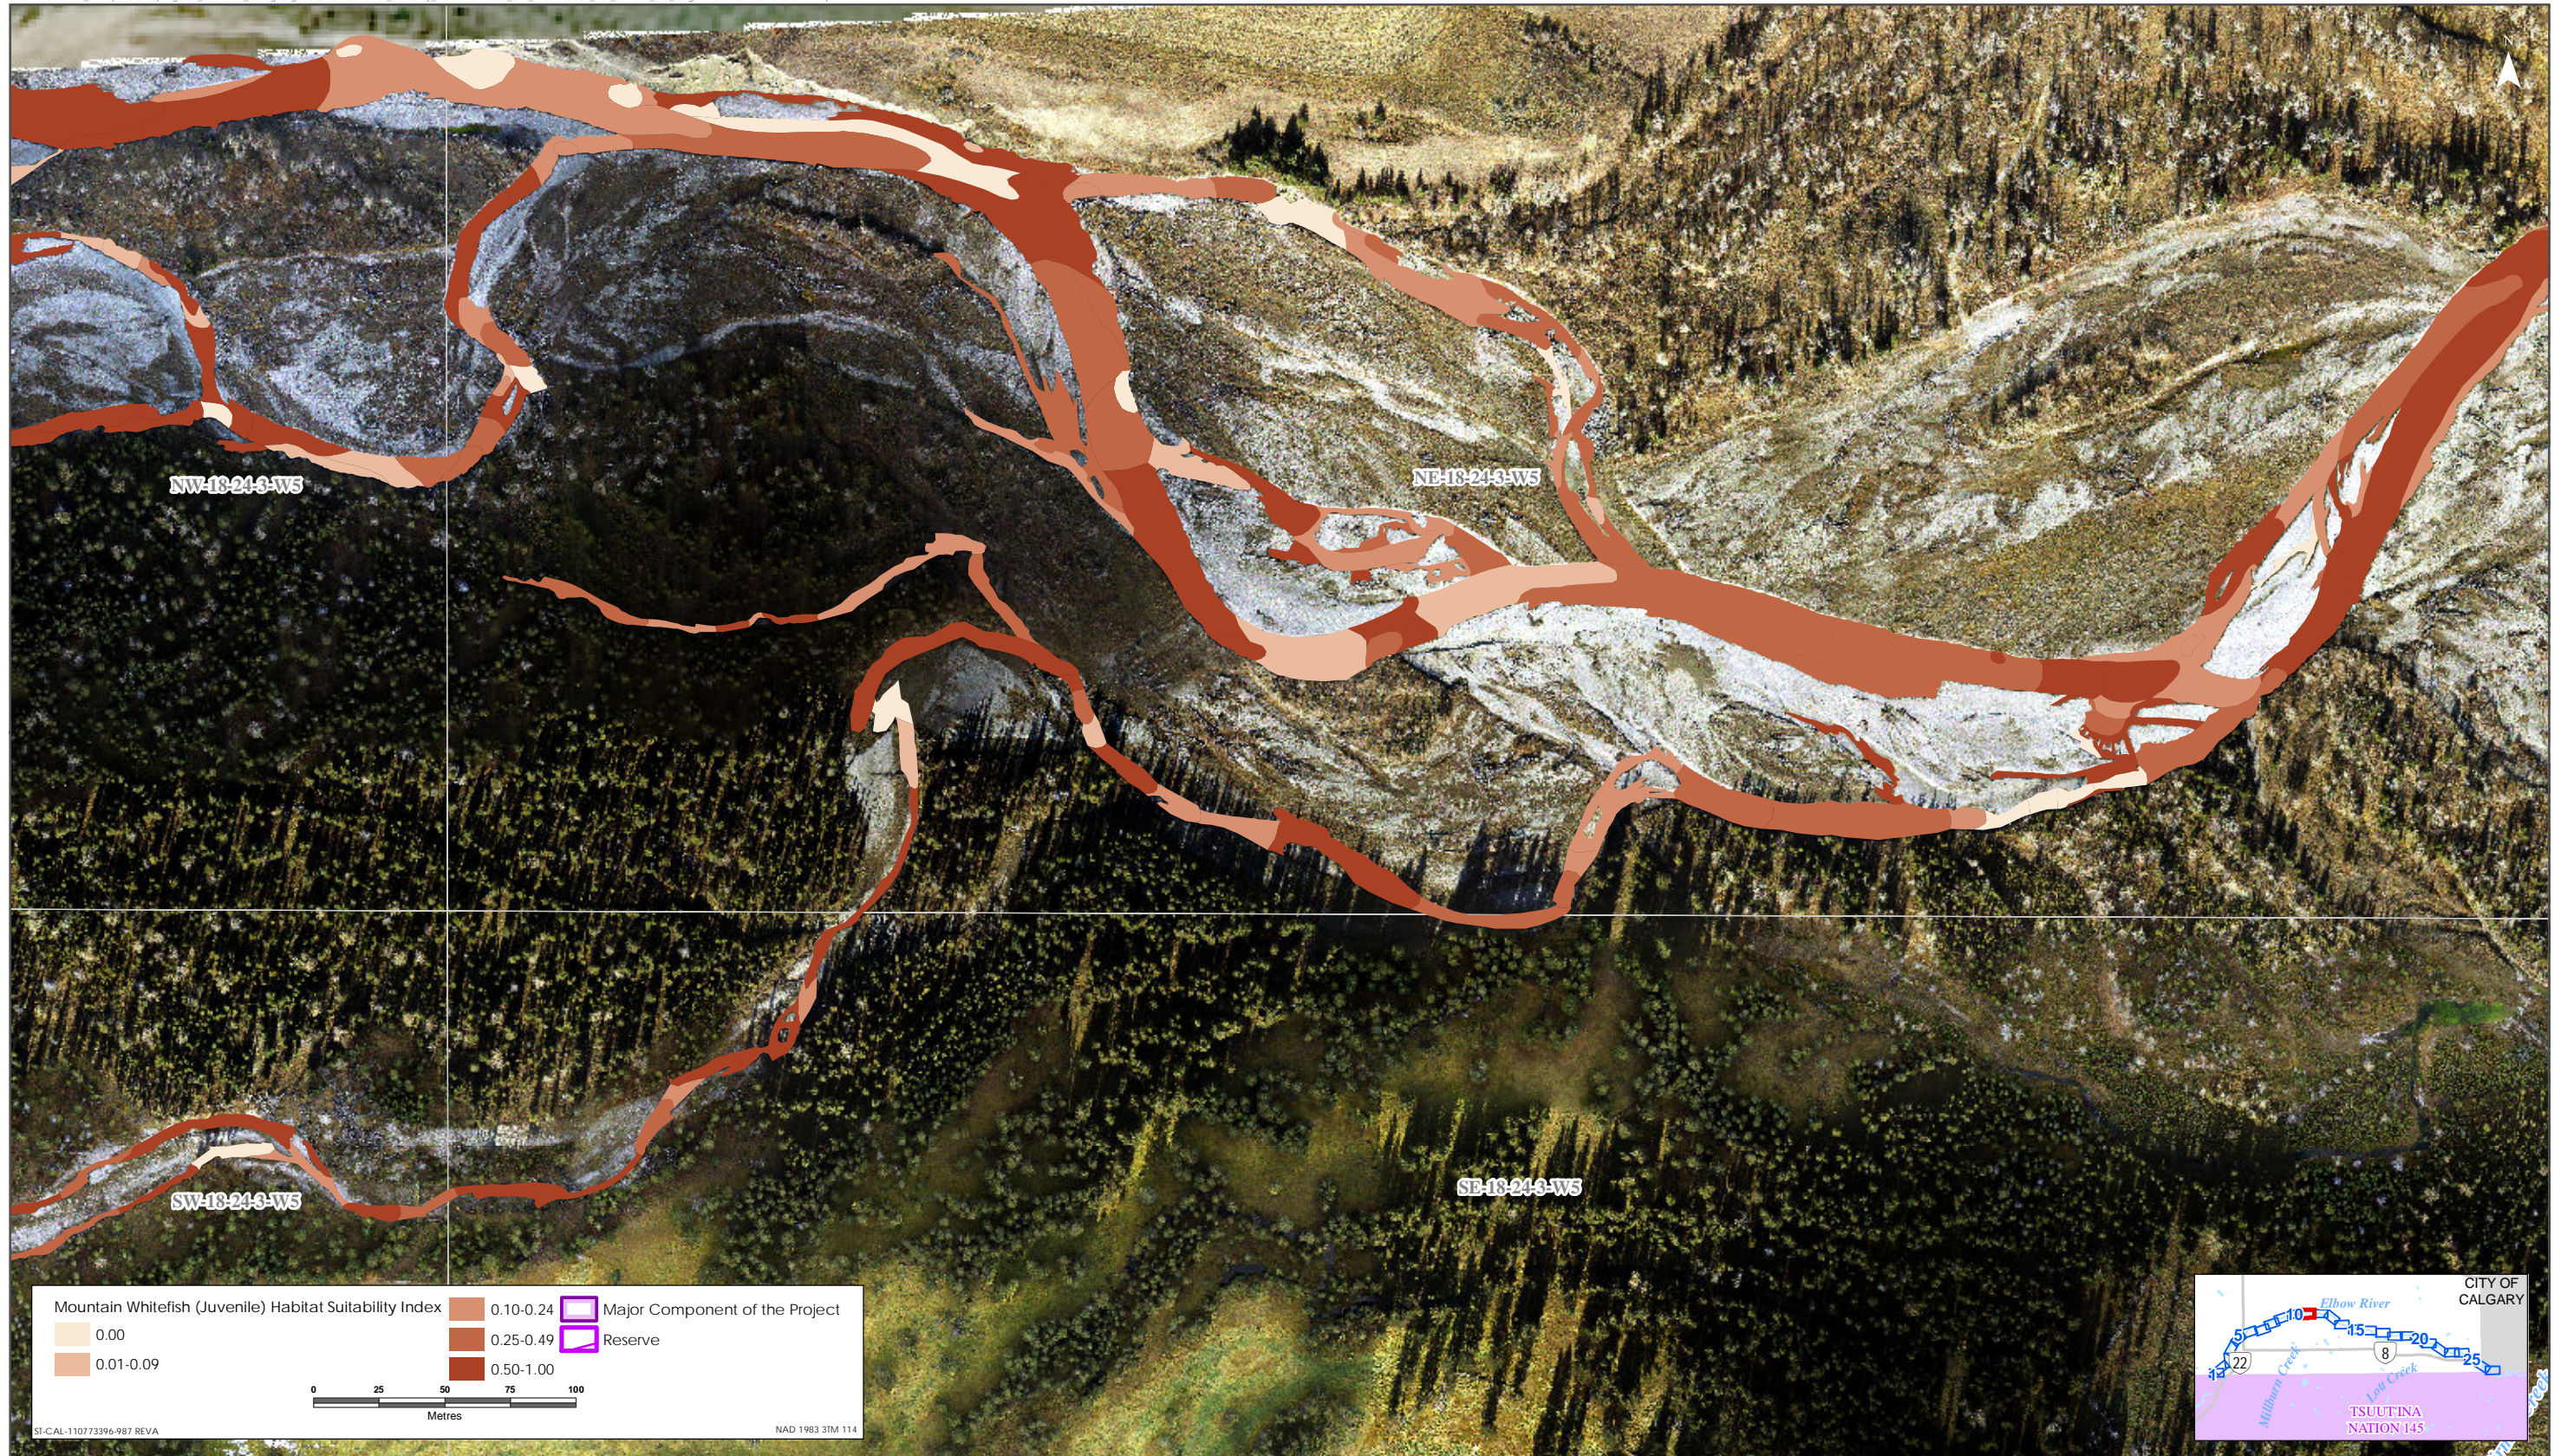

Mountain Whitefish HSI Map for Elbow River (Juvenile Life Stage)

Sources: Base Data - Government of Alberta, Government of Canada. Thematic Data - Stantec Ltd.
Imagery: 1:4m 10cm resolution October 2019