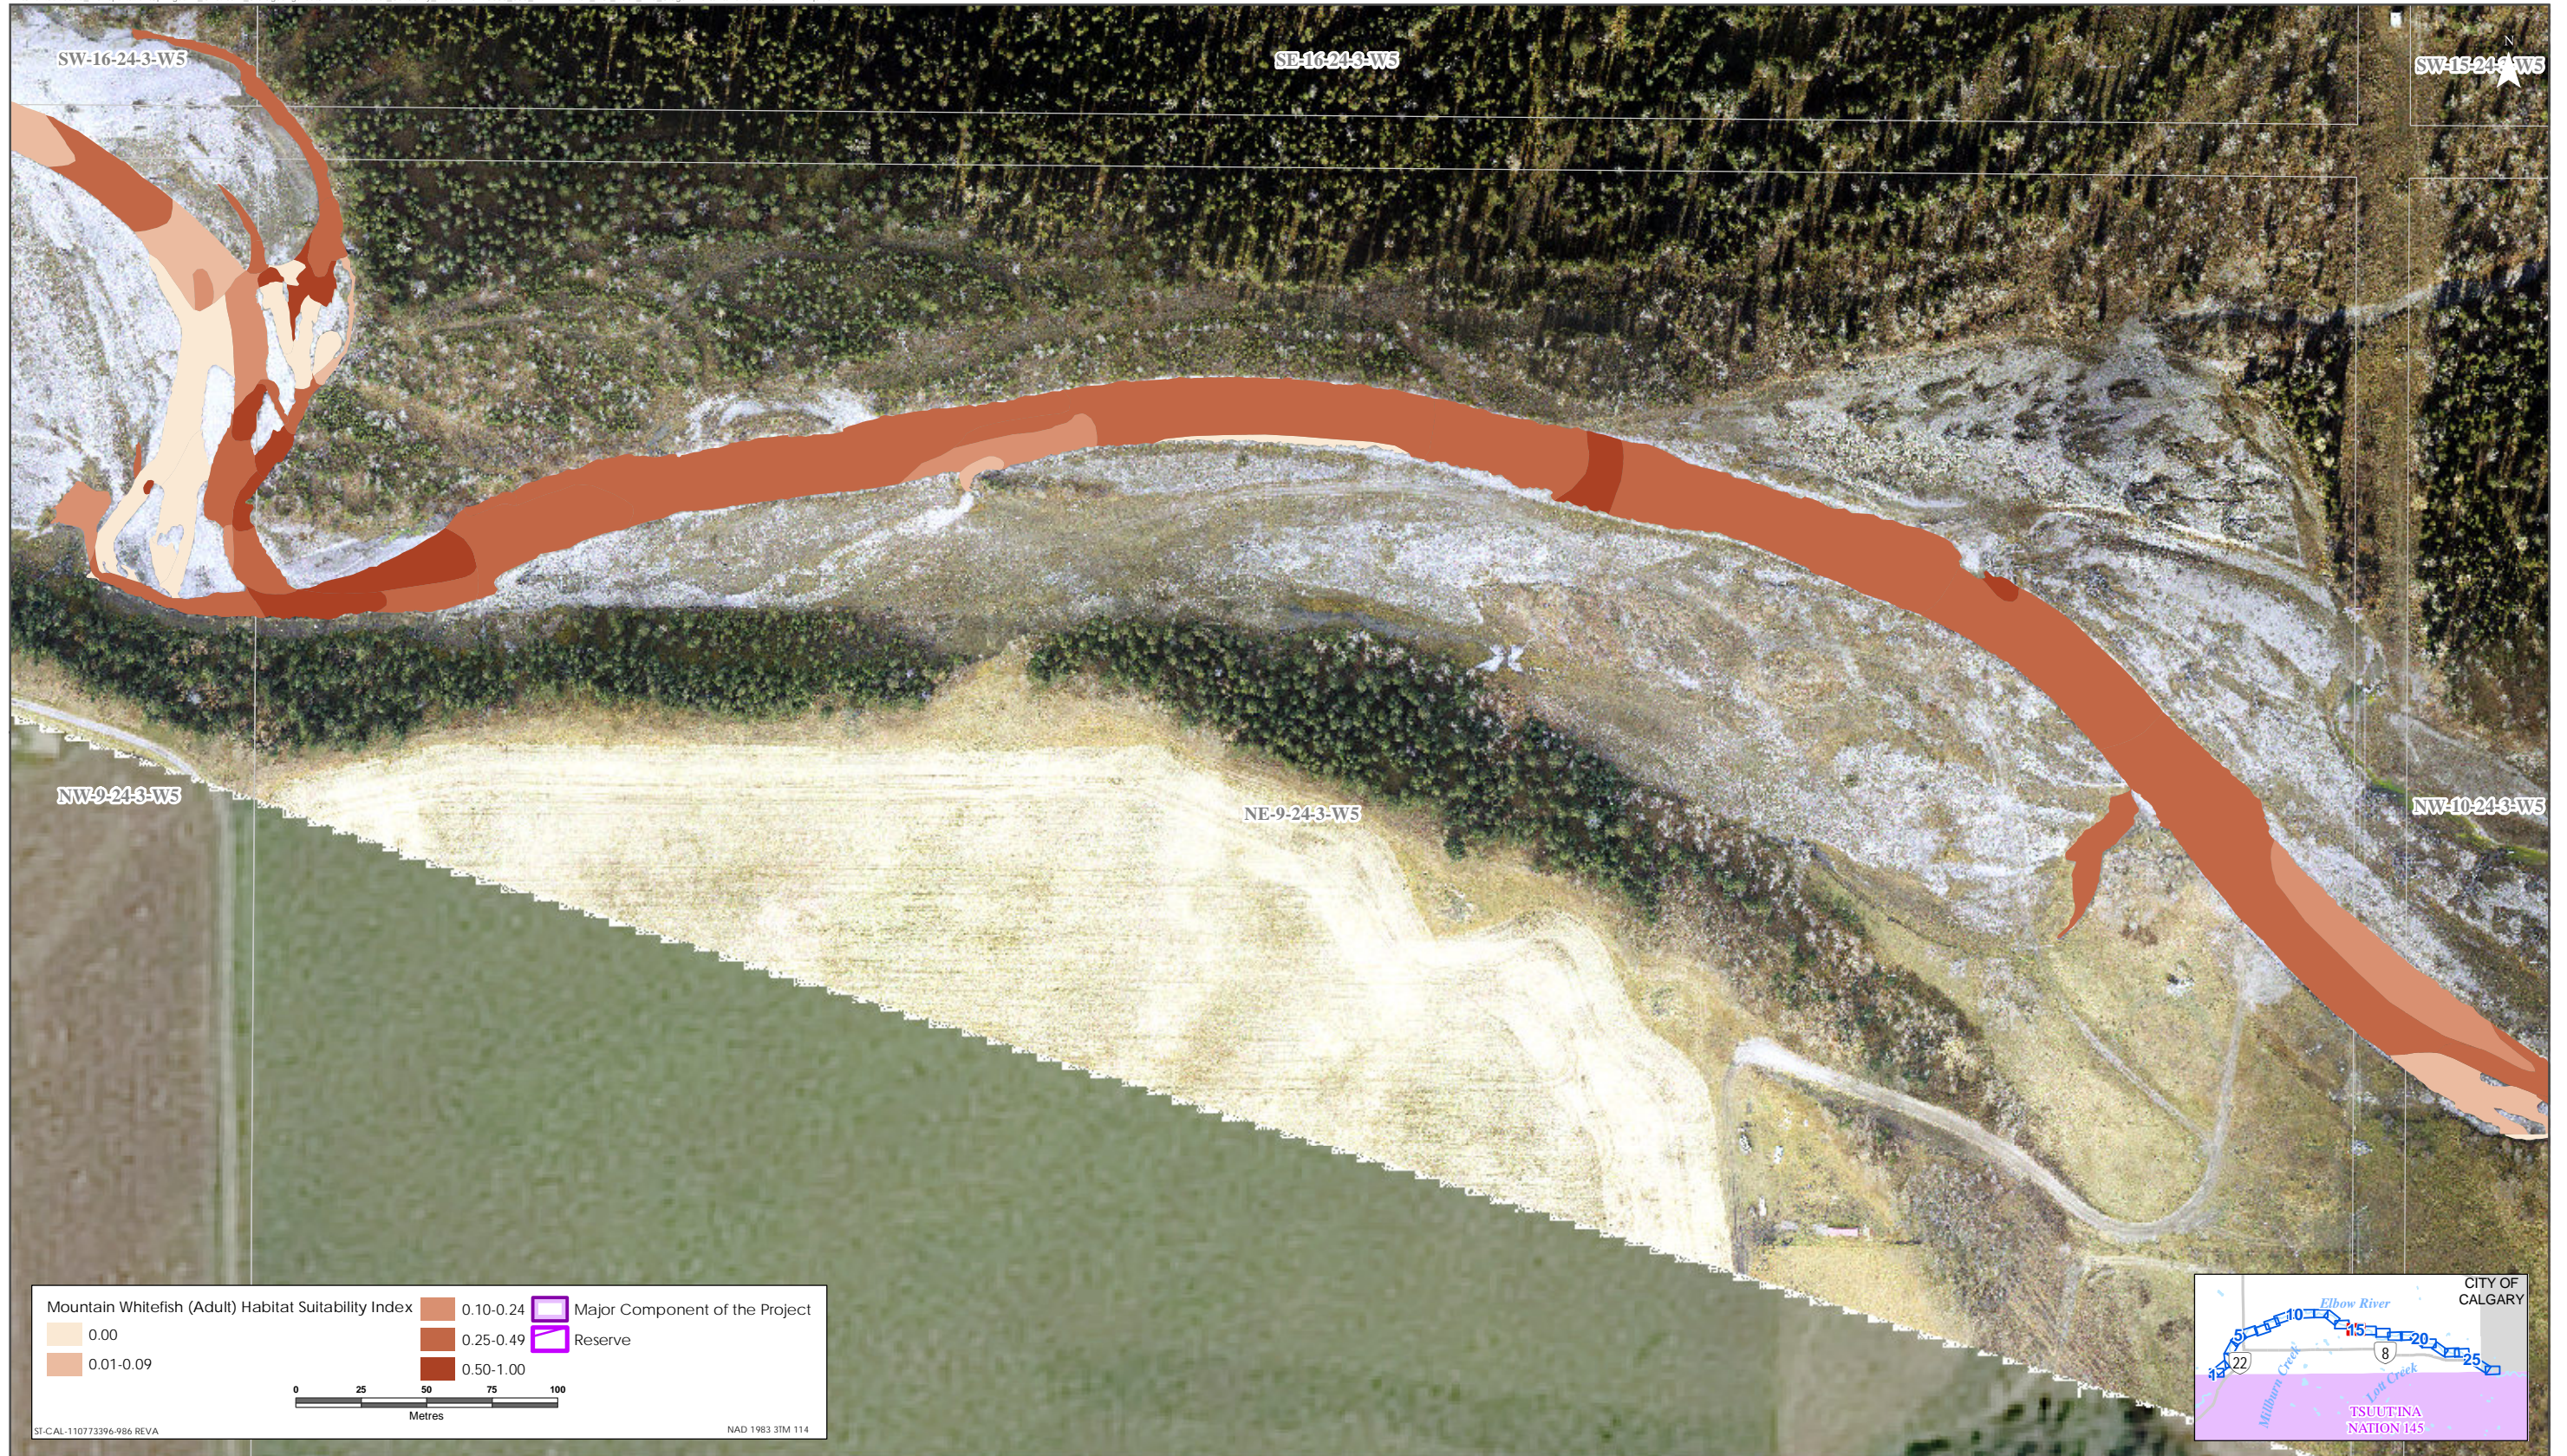

Mountain Whitefish HSI Map for Elbow River (Adult Life Stage)

Sources: Base Data - Government of Alberta, Government of Canada. Thematic Data - Stantec Ltd. Imagery: 1.4m 10cm resolution October 2019