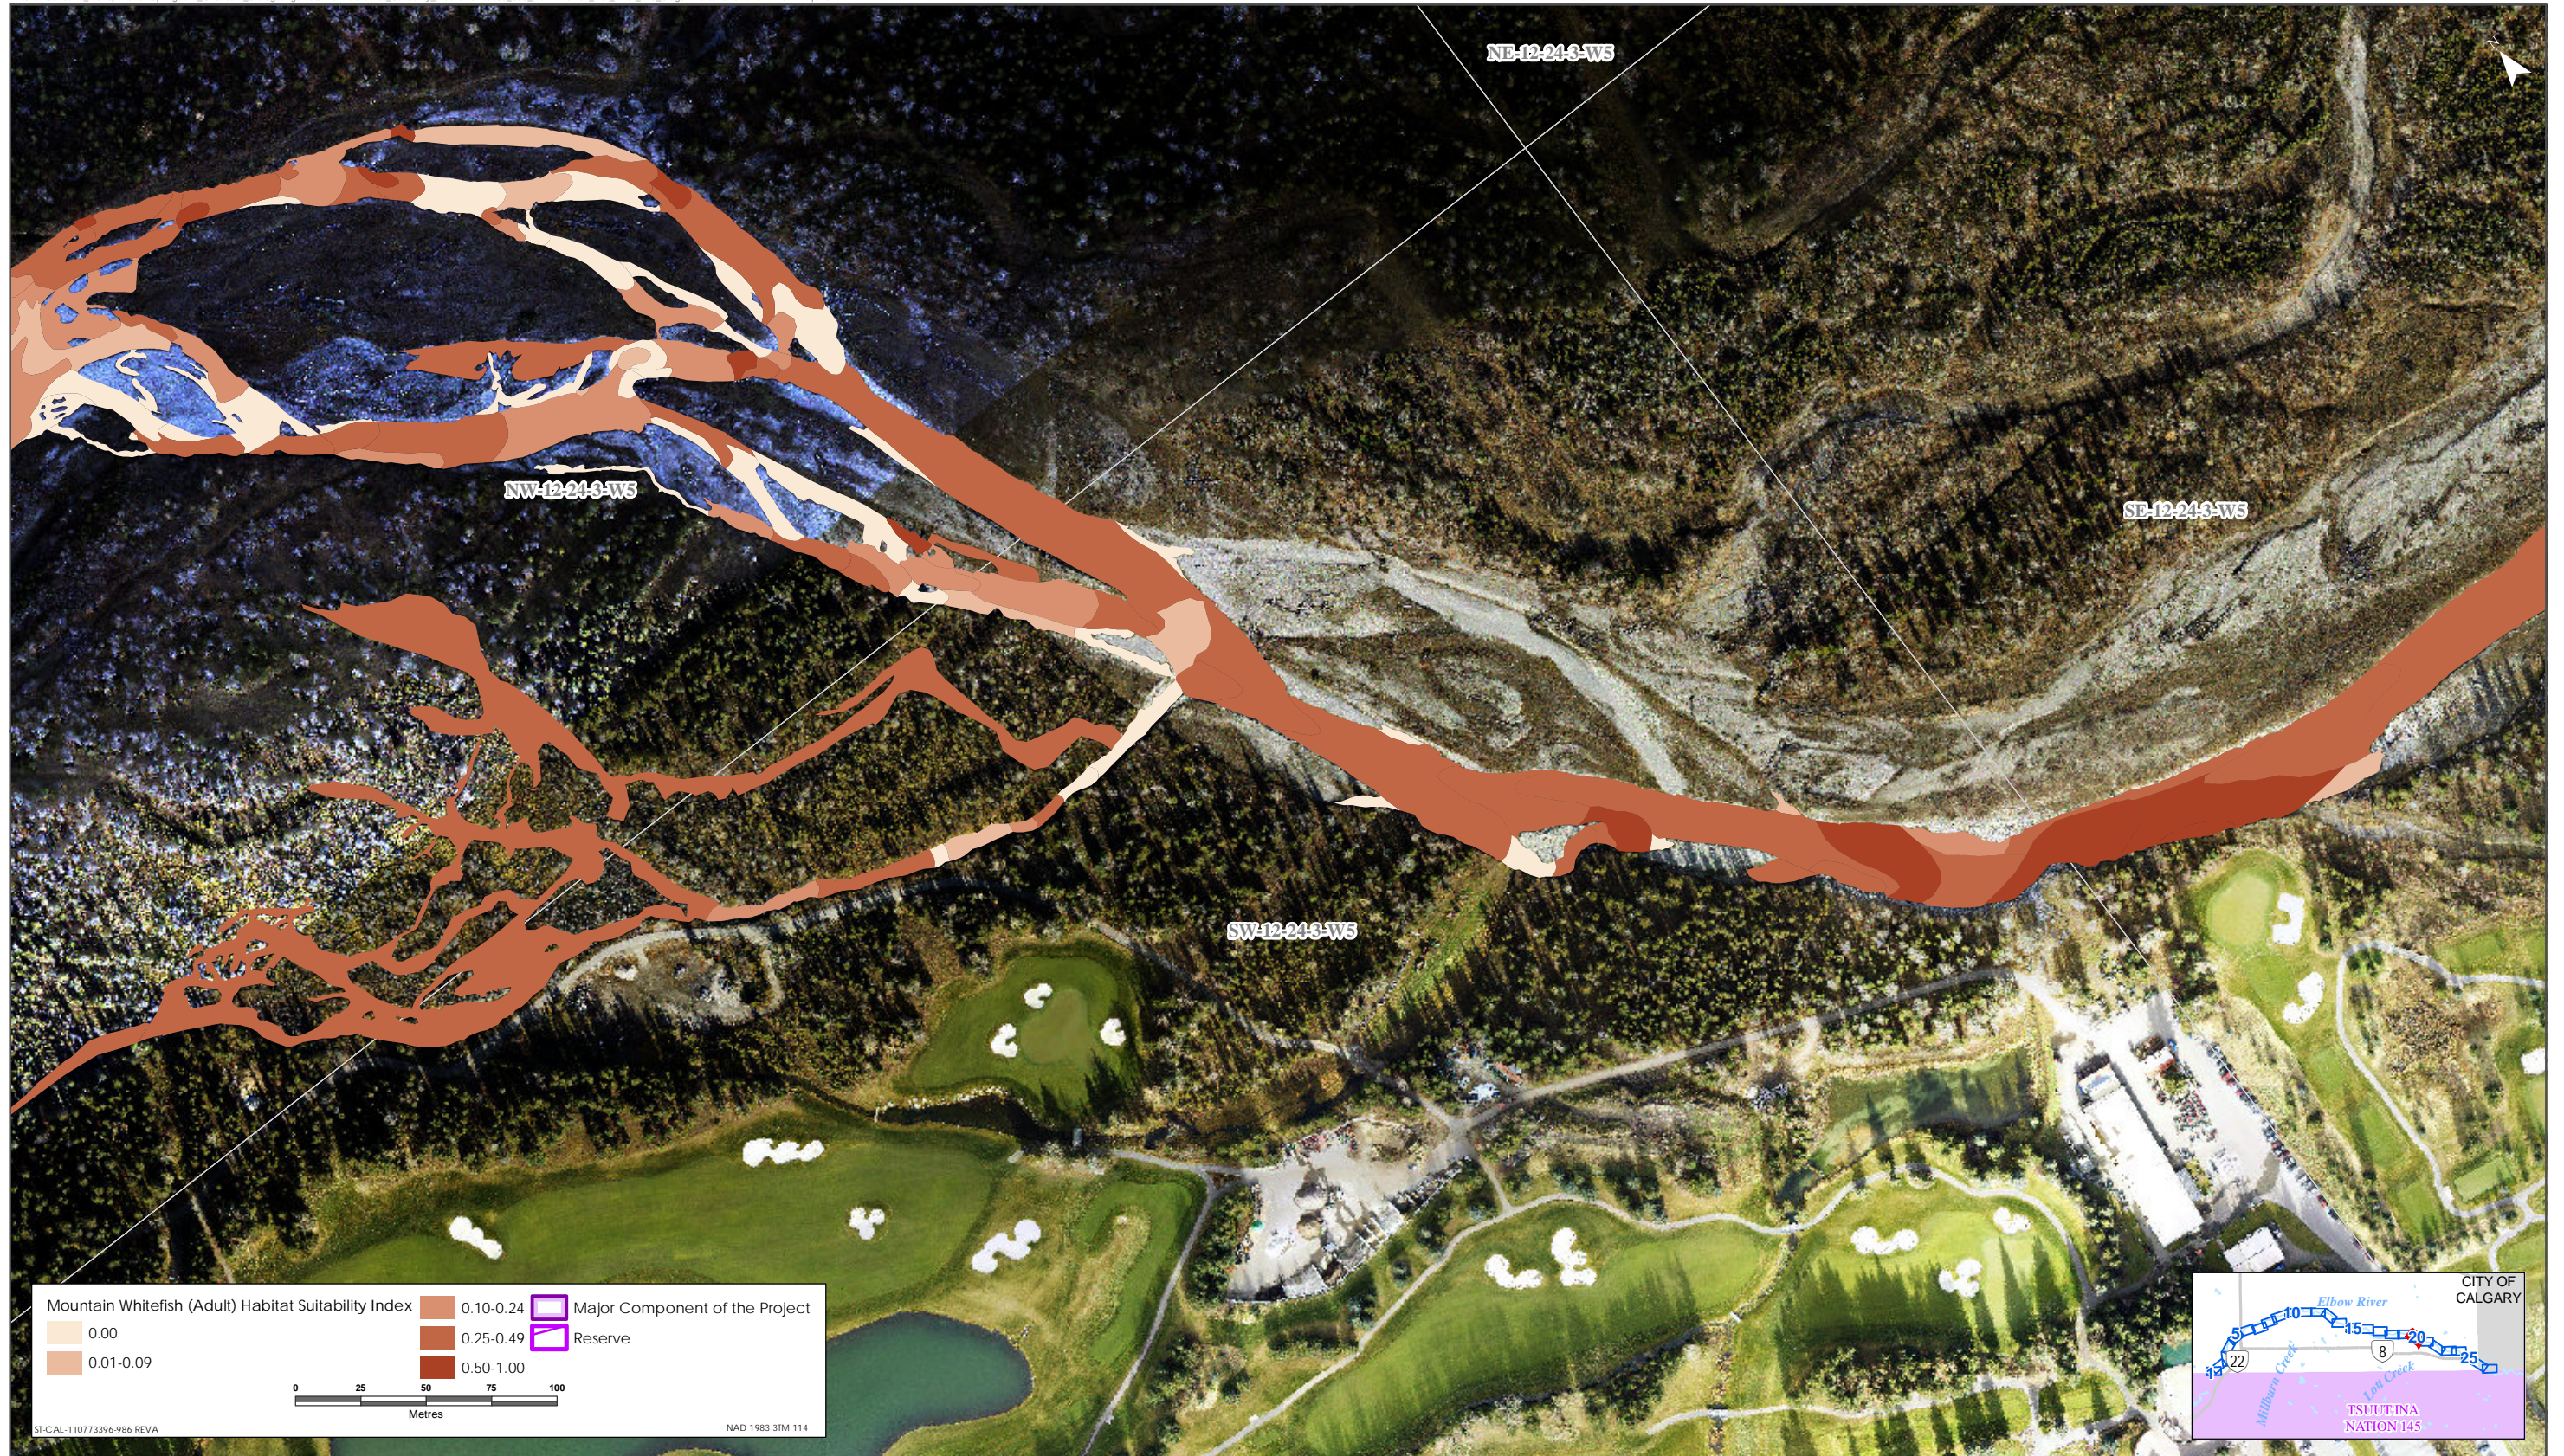

Mountain Whitefish HSI Map for Elbow River (Adult Life Stage)

Sources: Base Data - Government of Alberta, Government of Canada. Thematic Data - Stantec Ltd.
Imagery: 1:10cm resolution October 2019