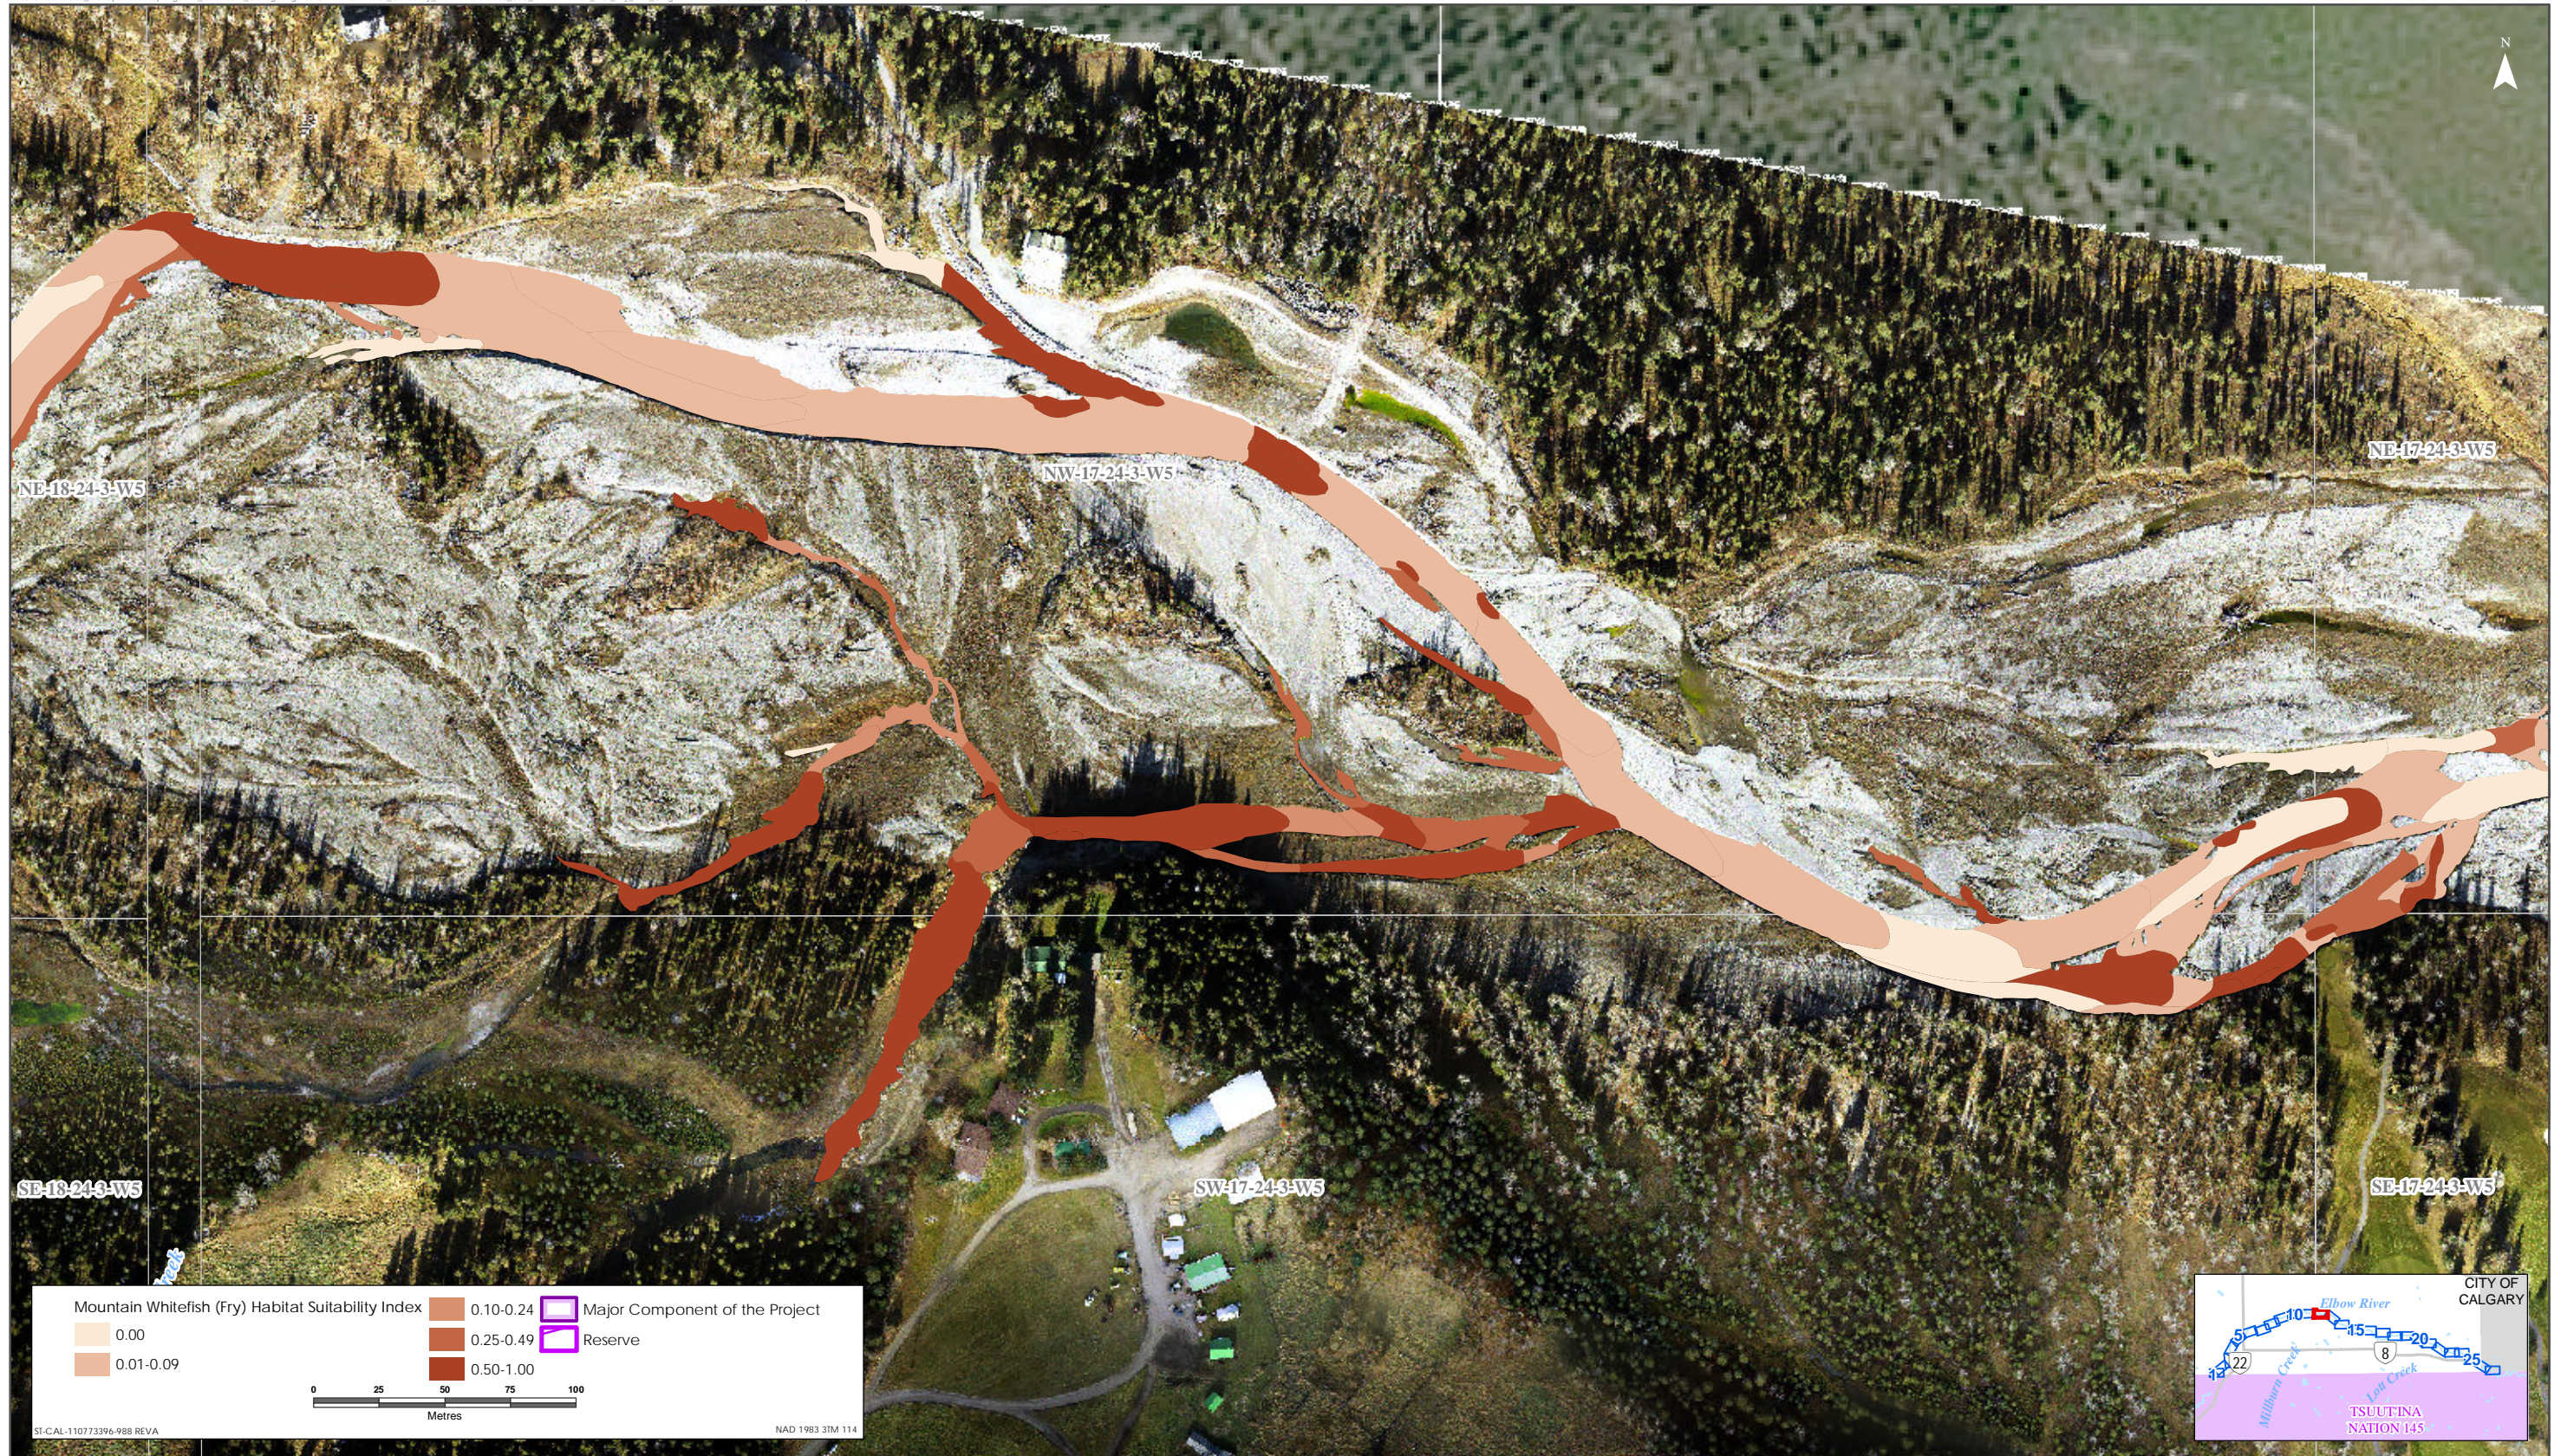

Mountain Whitefish HSI Map for Elbow River (Fry Life Stage)

Sources: Base Data - Government of Alberta, Government of Canada. Thematic Data - Stantec Ltd. Imagery: 1.4m 10cm resolution October 2019