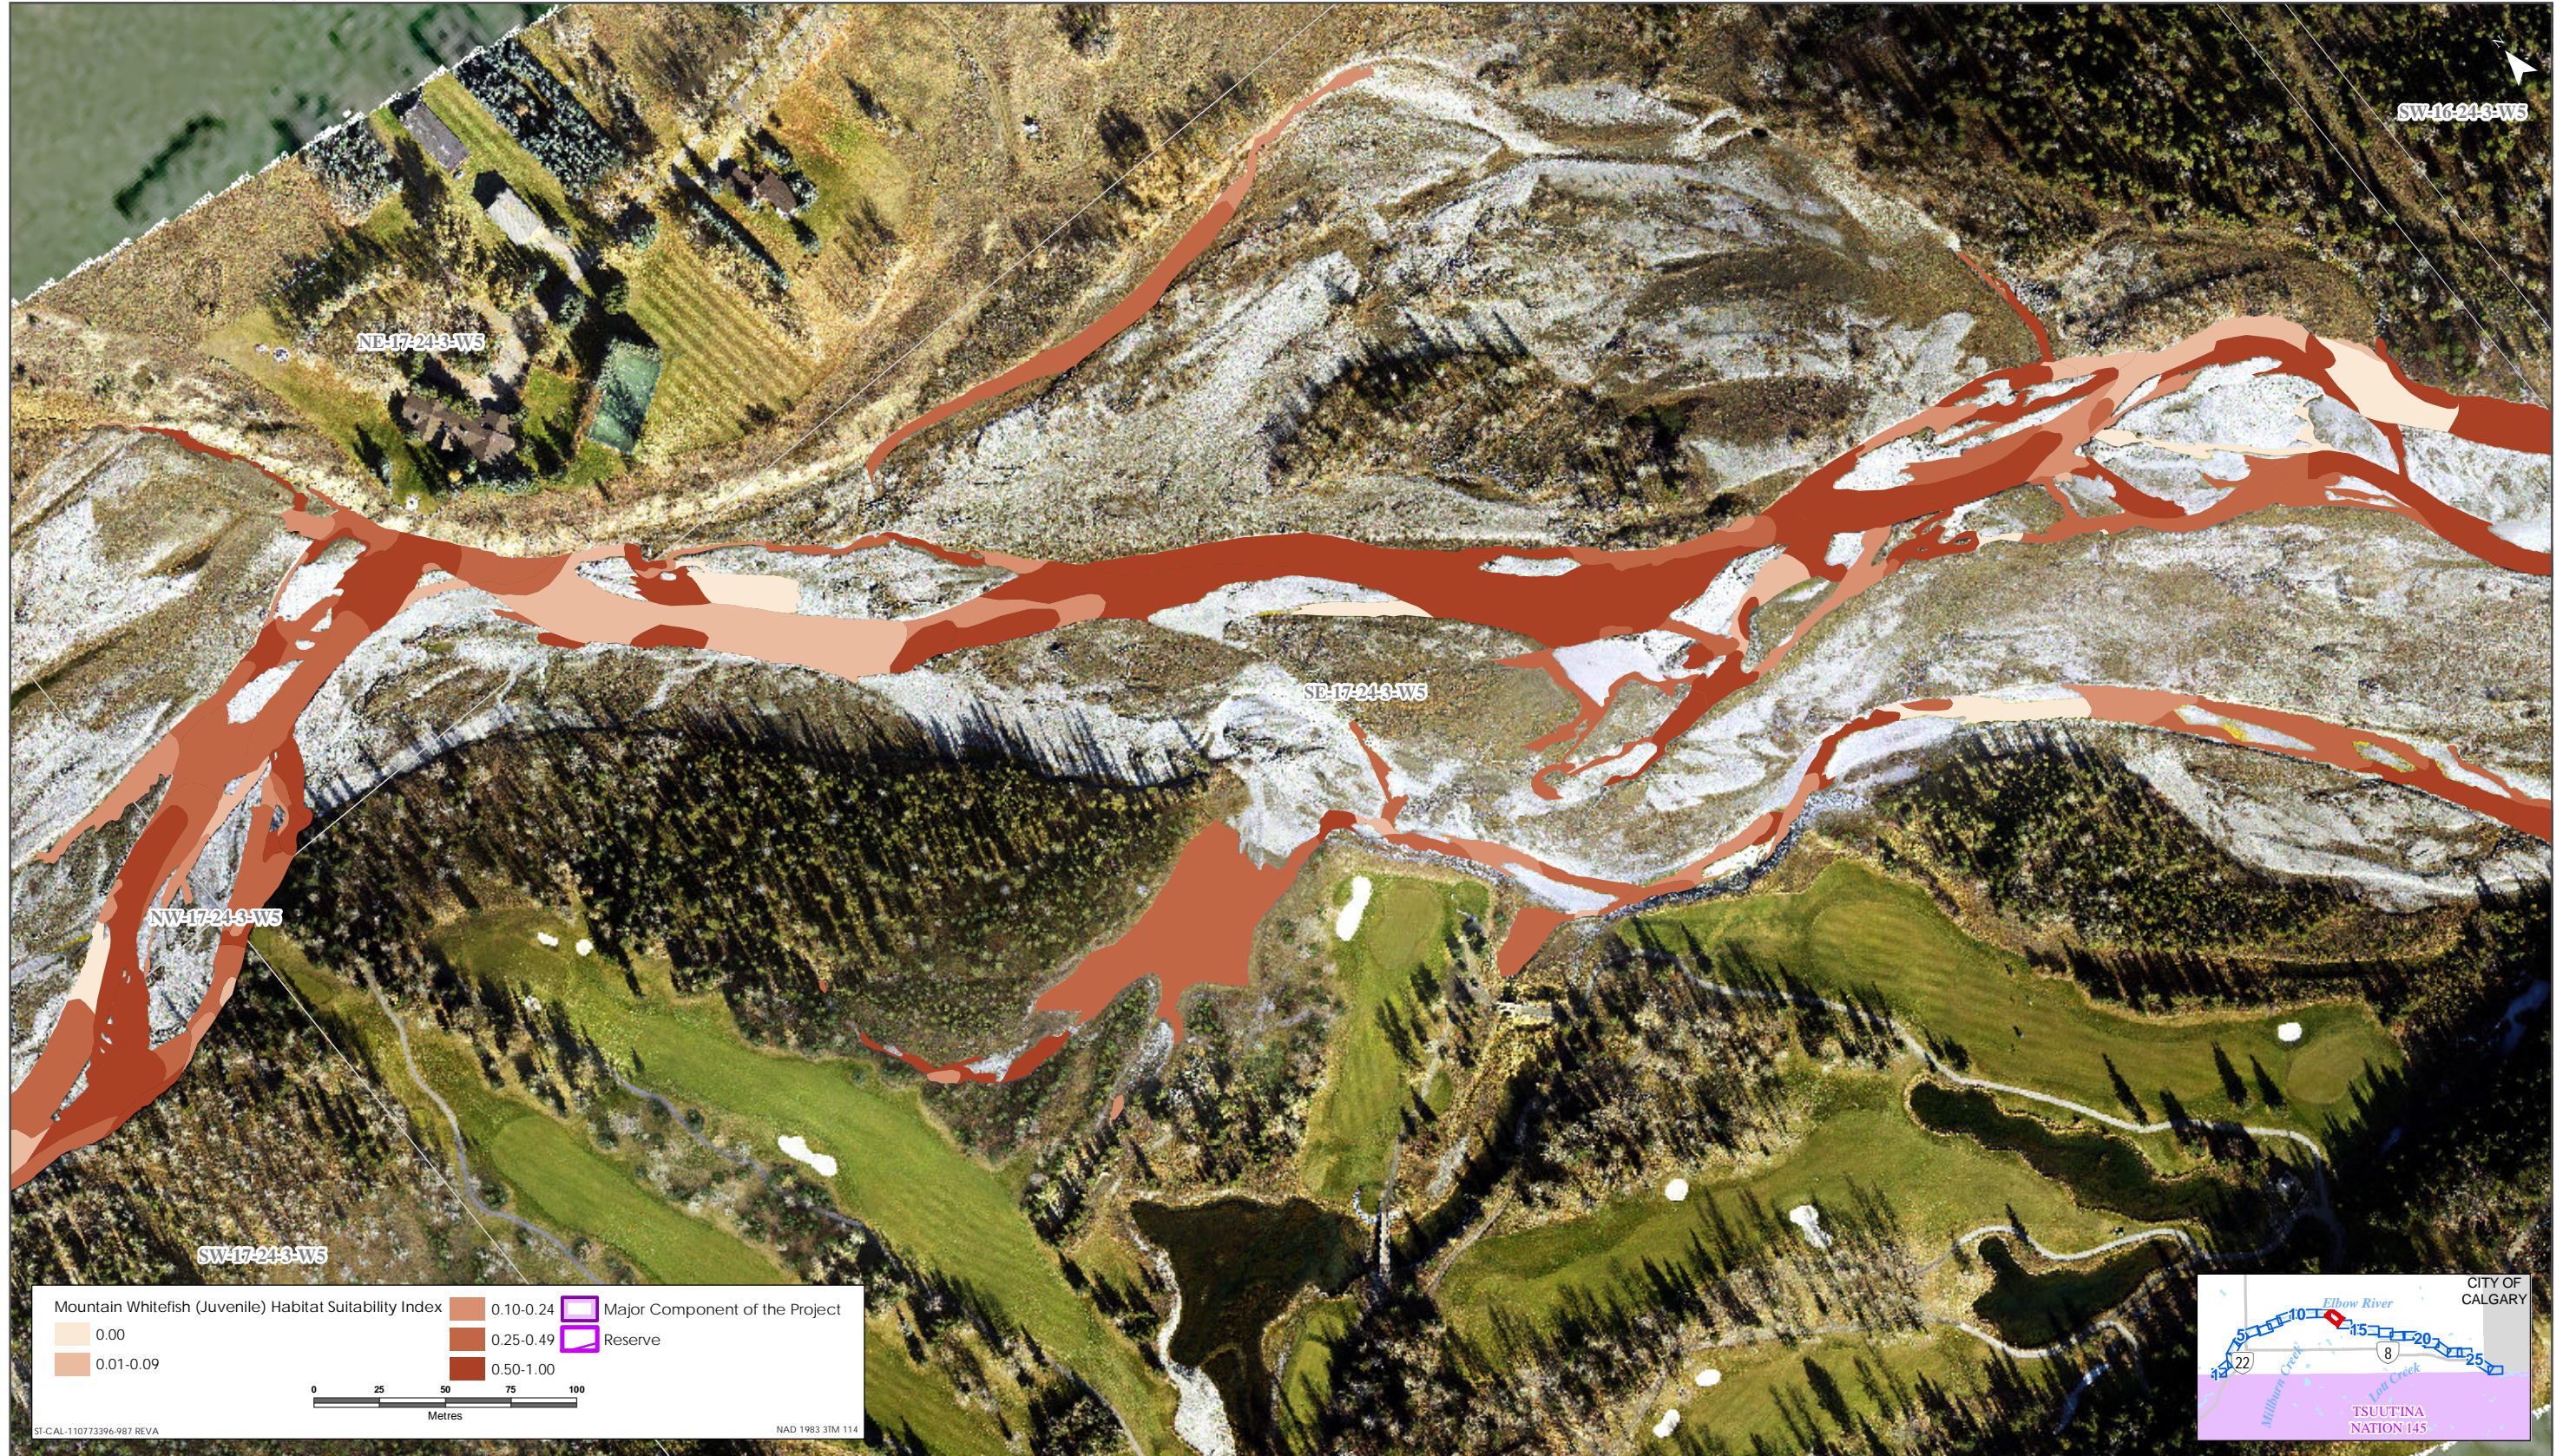

Mountain Whitefish HSI Map for Elbow River (Juvenile Life Stage)

Sources: Base Data - Government of Alberta, Government of Canada. Thematic Data - Stantec Ltd. Imagery: 1:1m 10cm resolution October 2019