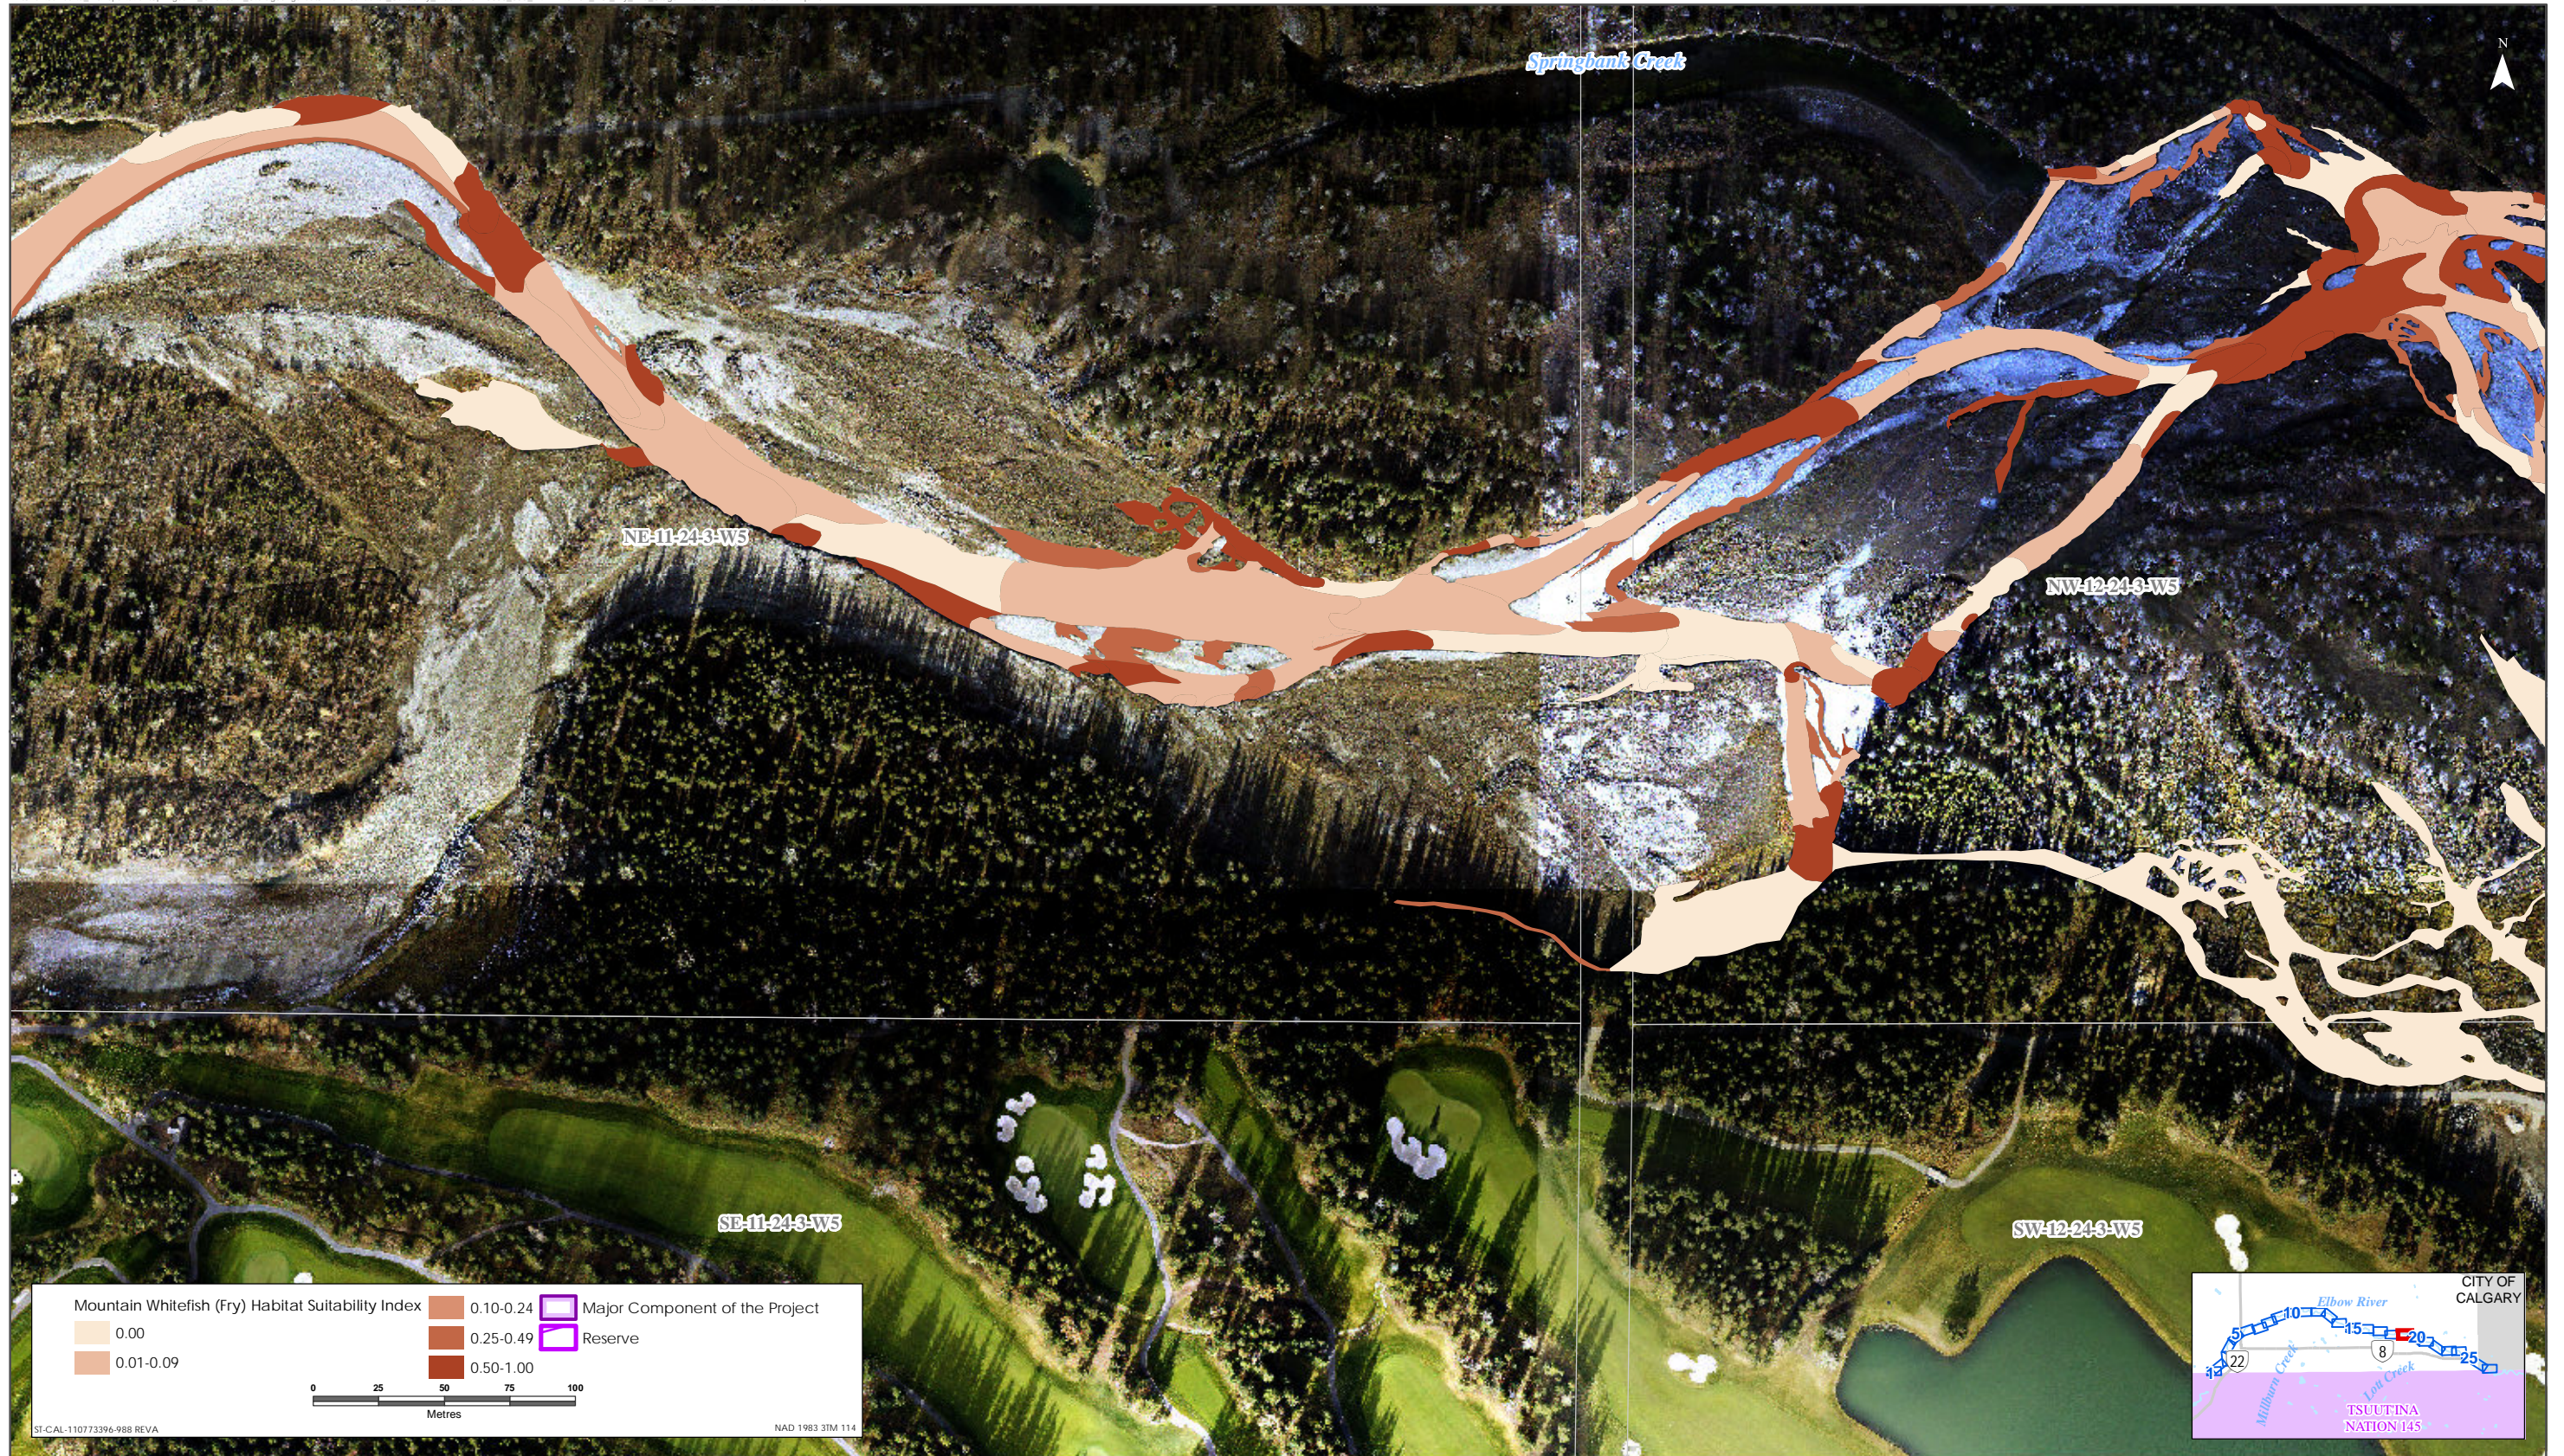

Mountain Whitefish HSI Map for Elbow River (Fry Life Stage)

Sources: Base Data - Government of Alberta, Government of Canada. Thematic Data - Stantec Ltd. Imagery: 1.4m 10cm resolution October 2019