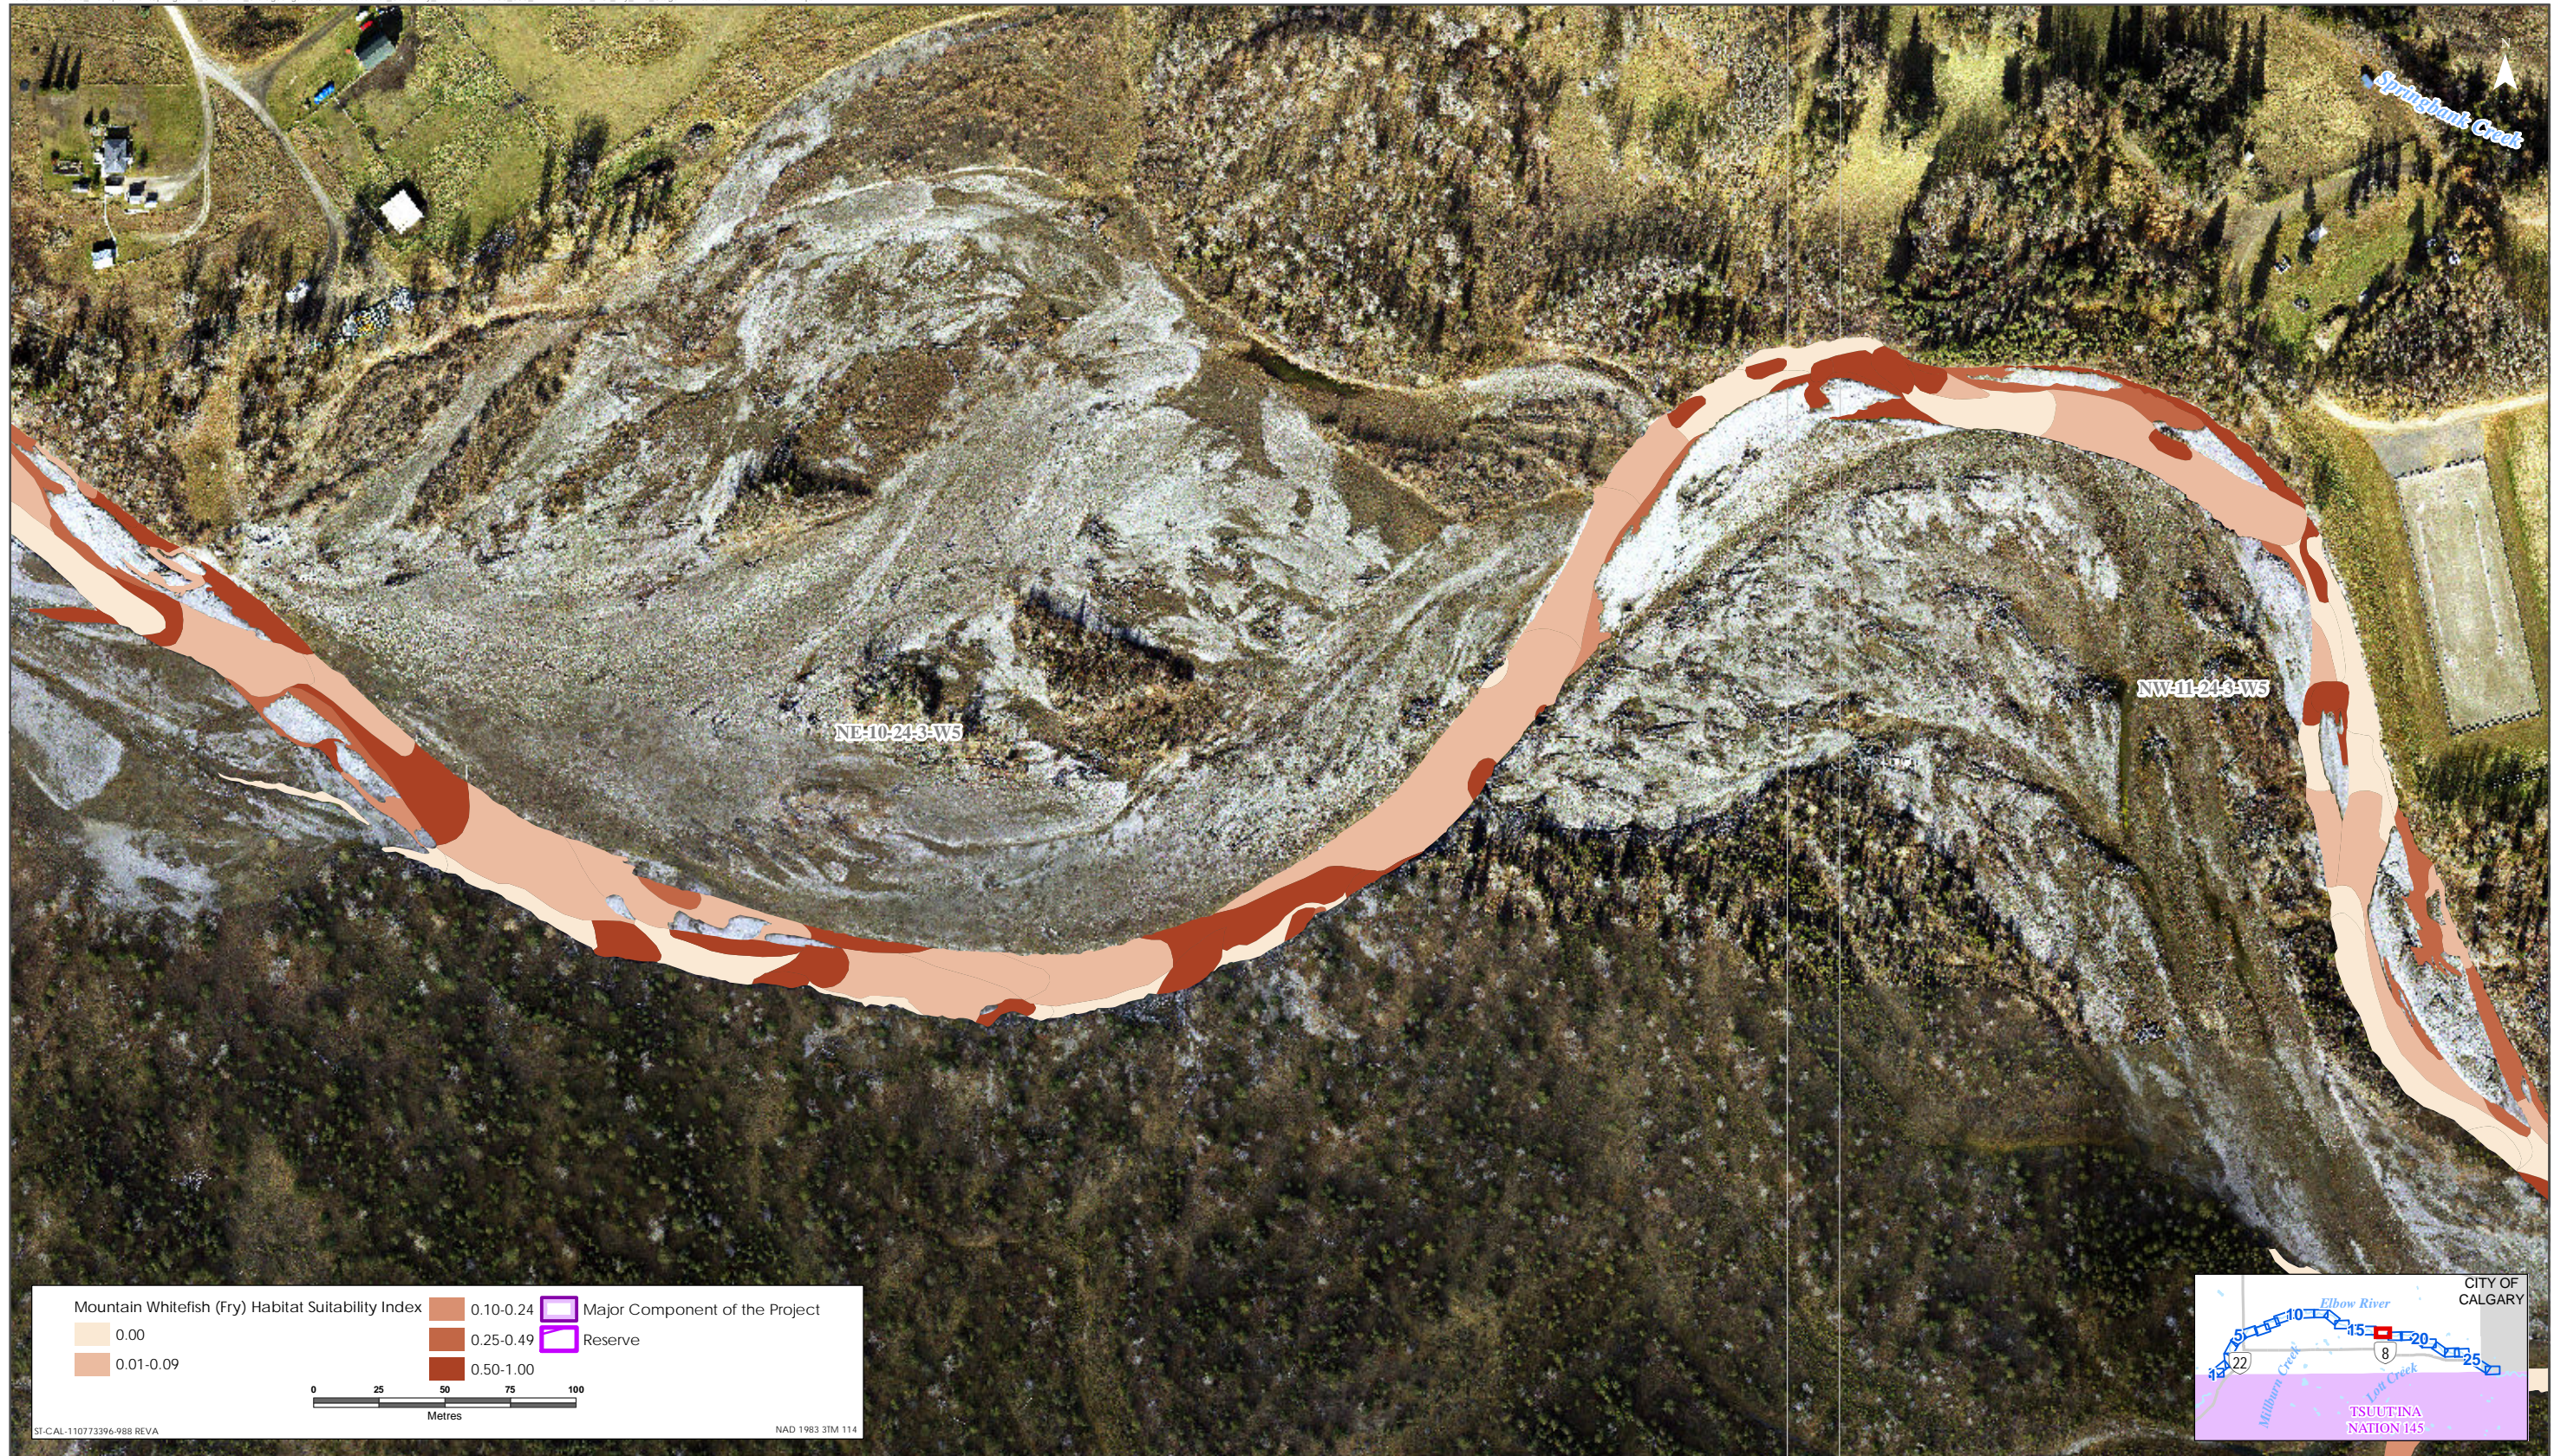

Mountain Whitefish HSI Map for Elbow River (Fry Life Stage)