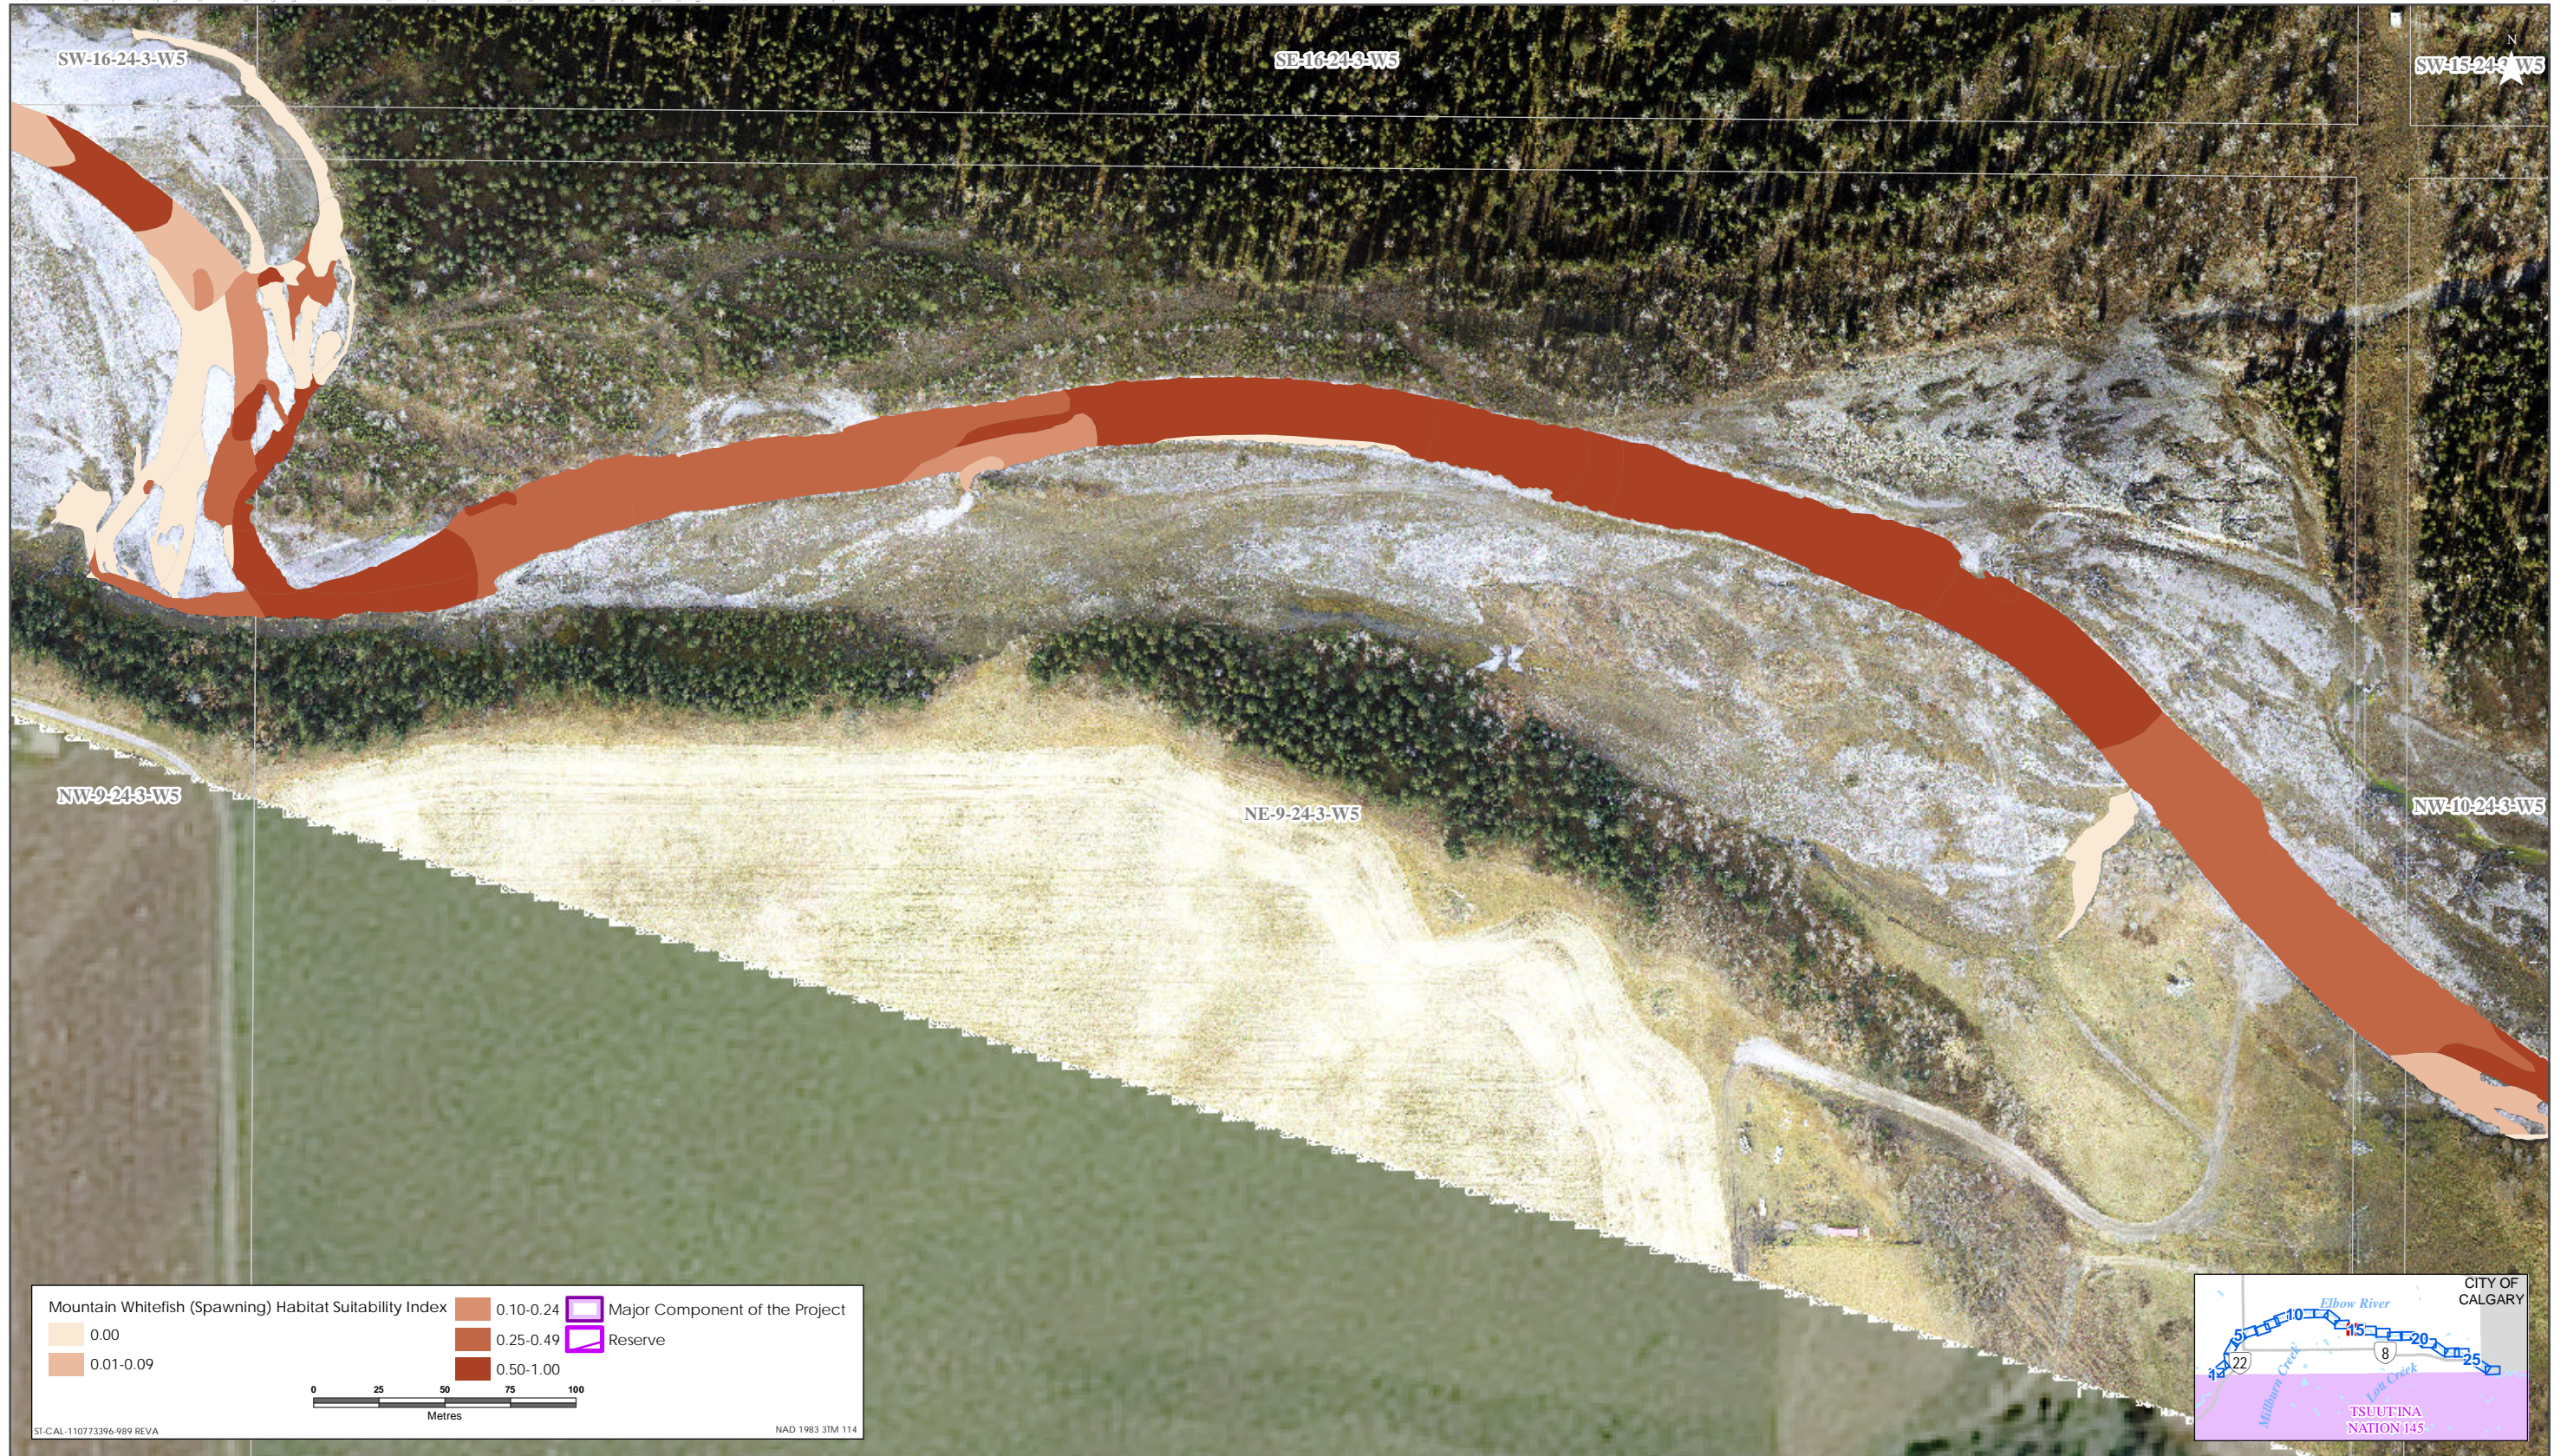

Mountain Whitefish HSI Map for Elbow River (Spawning Life Stage)

Sources: Base Data - Government of Alberta, Government of Canada. Thematic Data - Stantec Ltd.
Imagery: 1.4m 10cm resolution October 2019