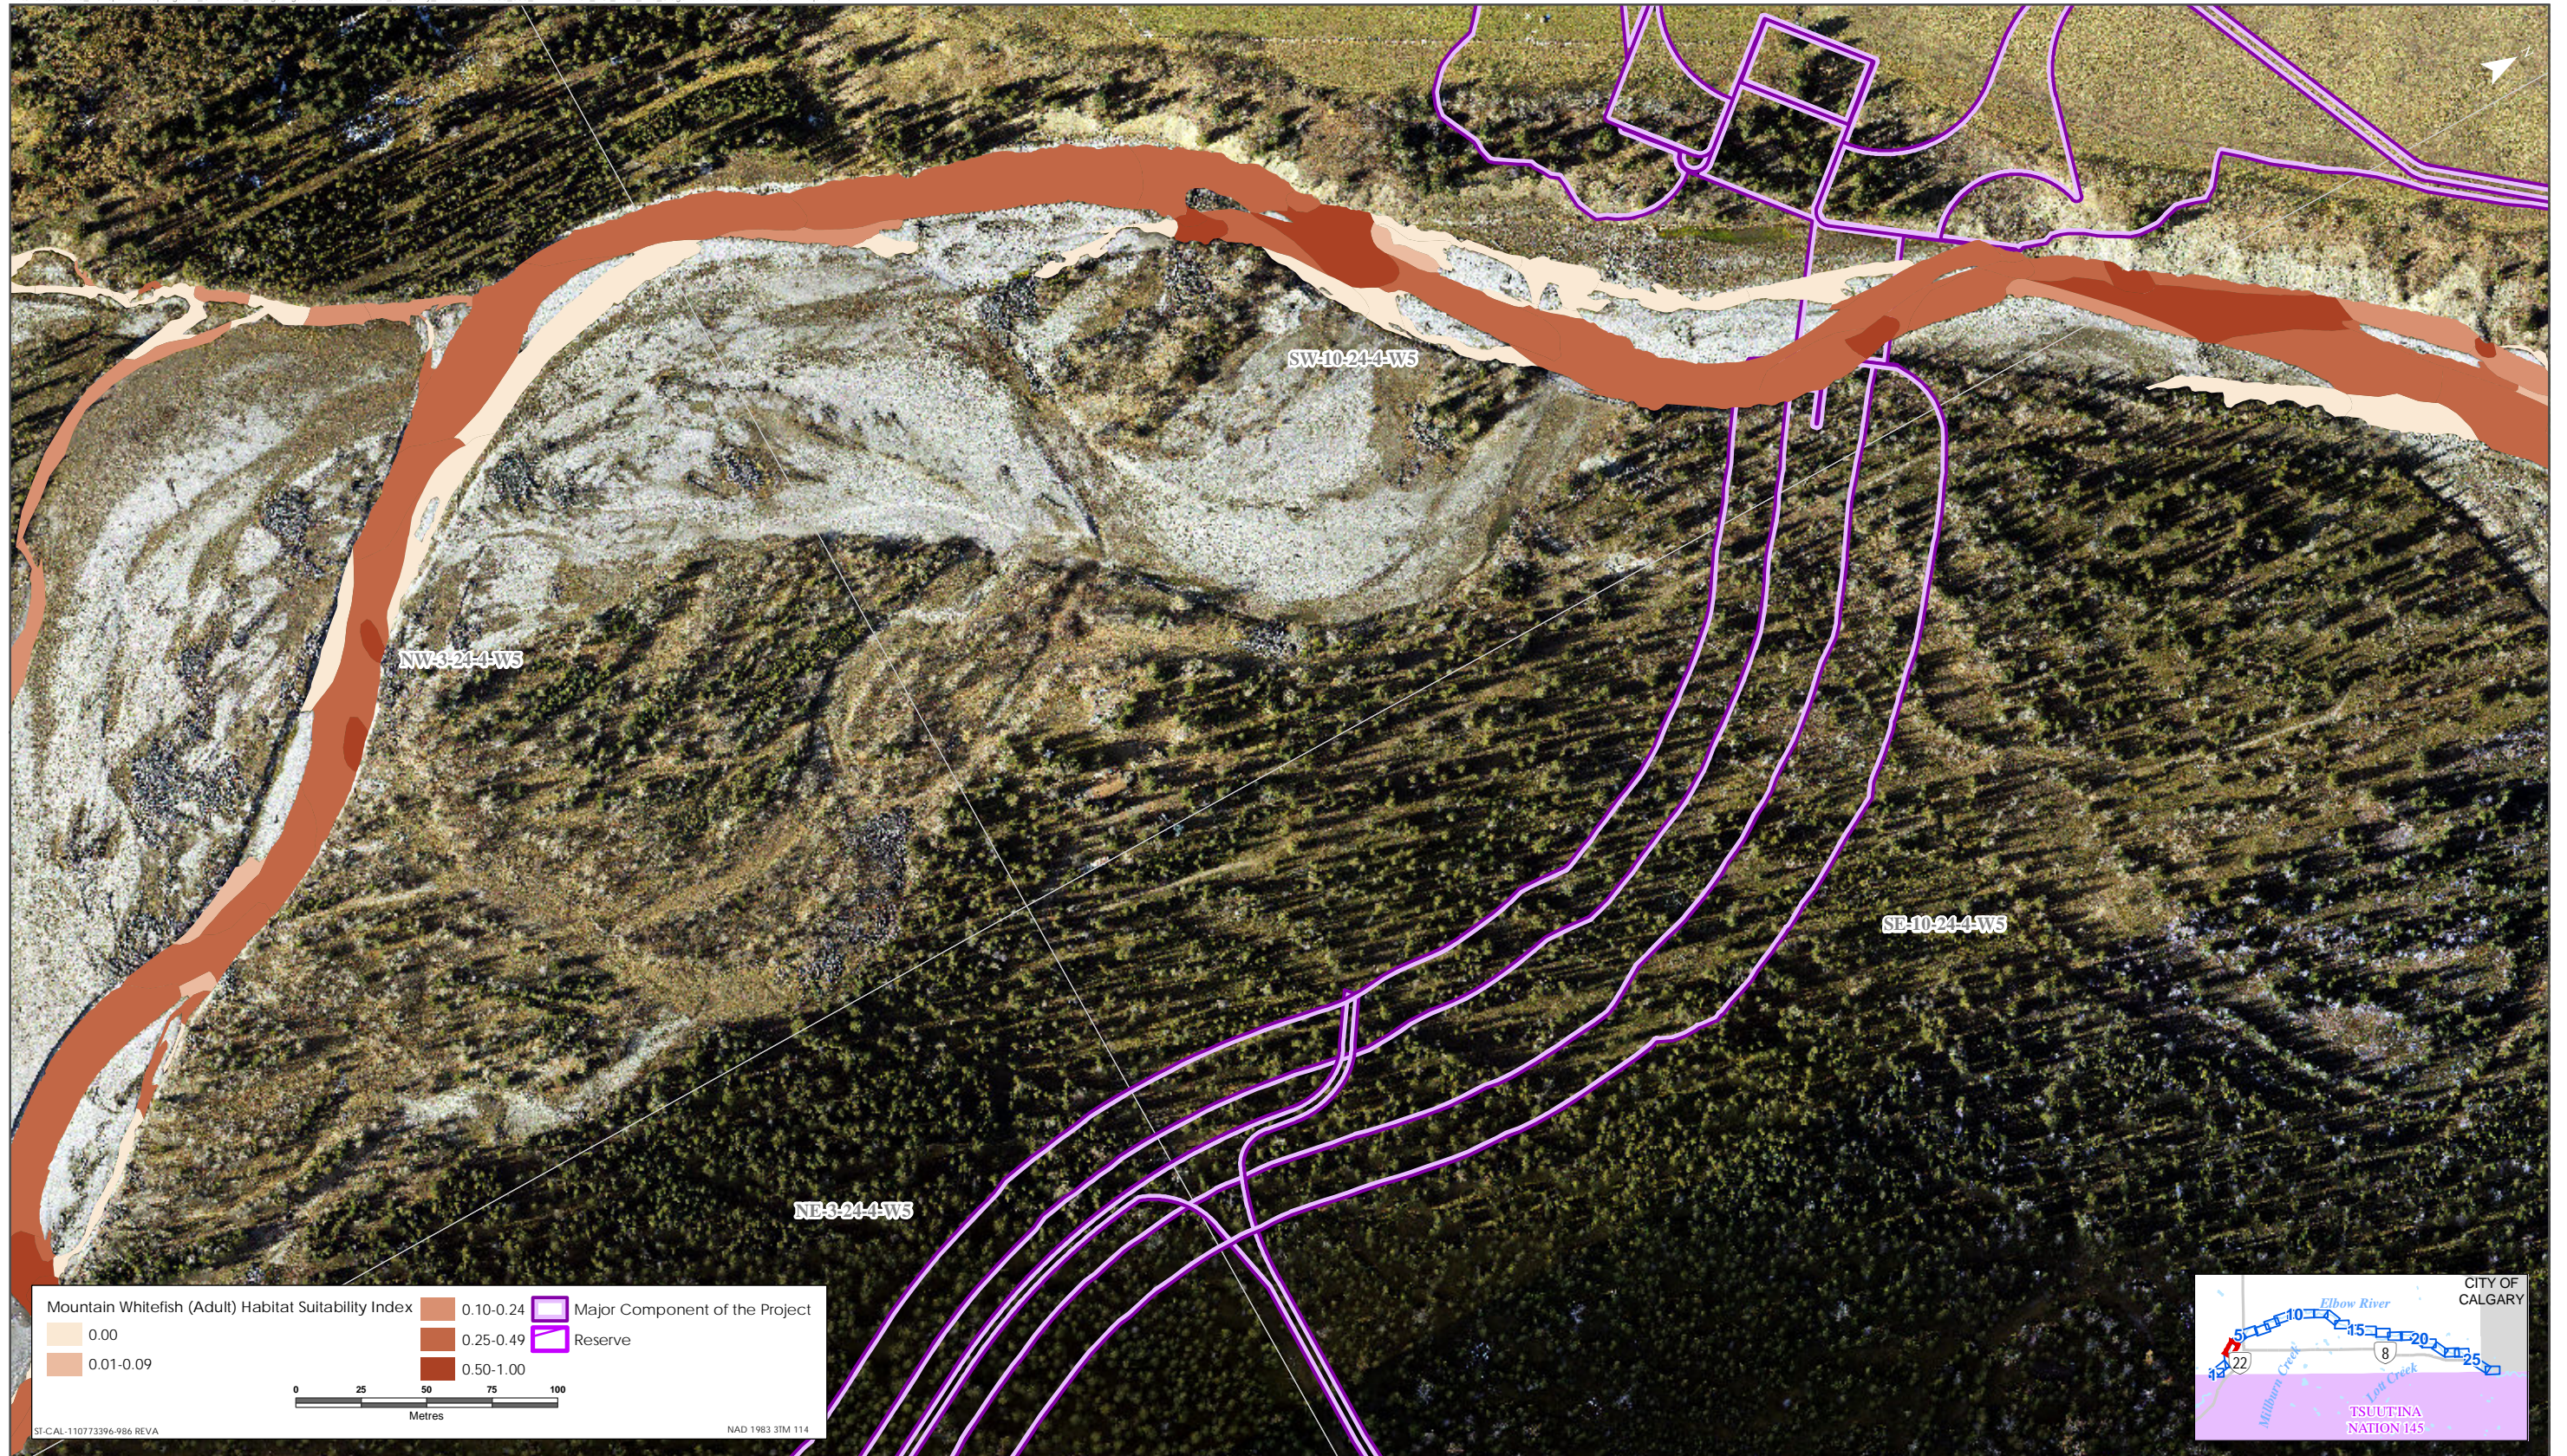

Mountain Whitefish HSI Map for Elbow River (Adult Life Stage)

Sources: Base Data - Government of Alberta, Government of Canada. Thematic Data - Stantec Ltd. Imagery: 1.4m 10cm resolution October 2019