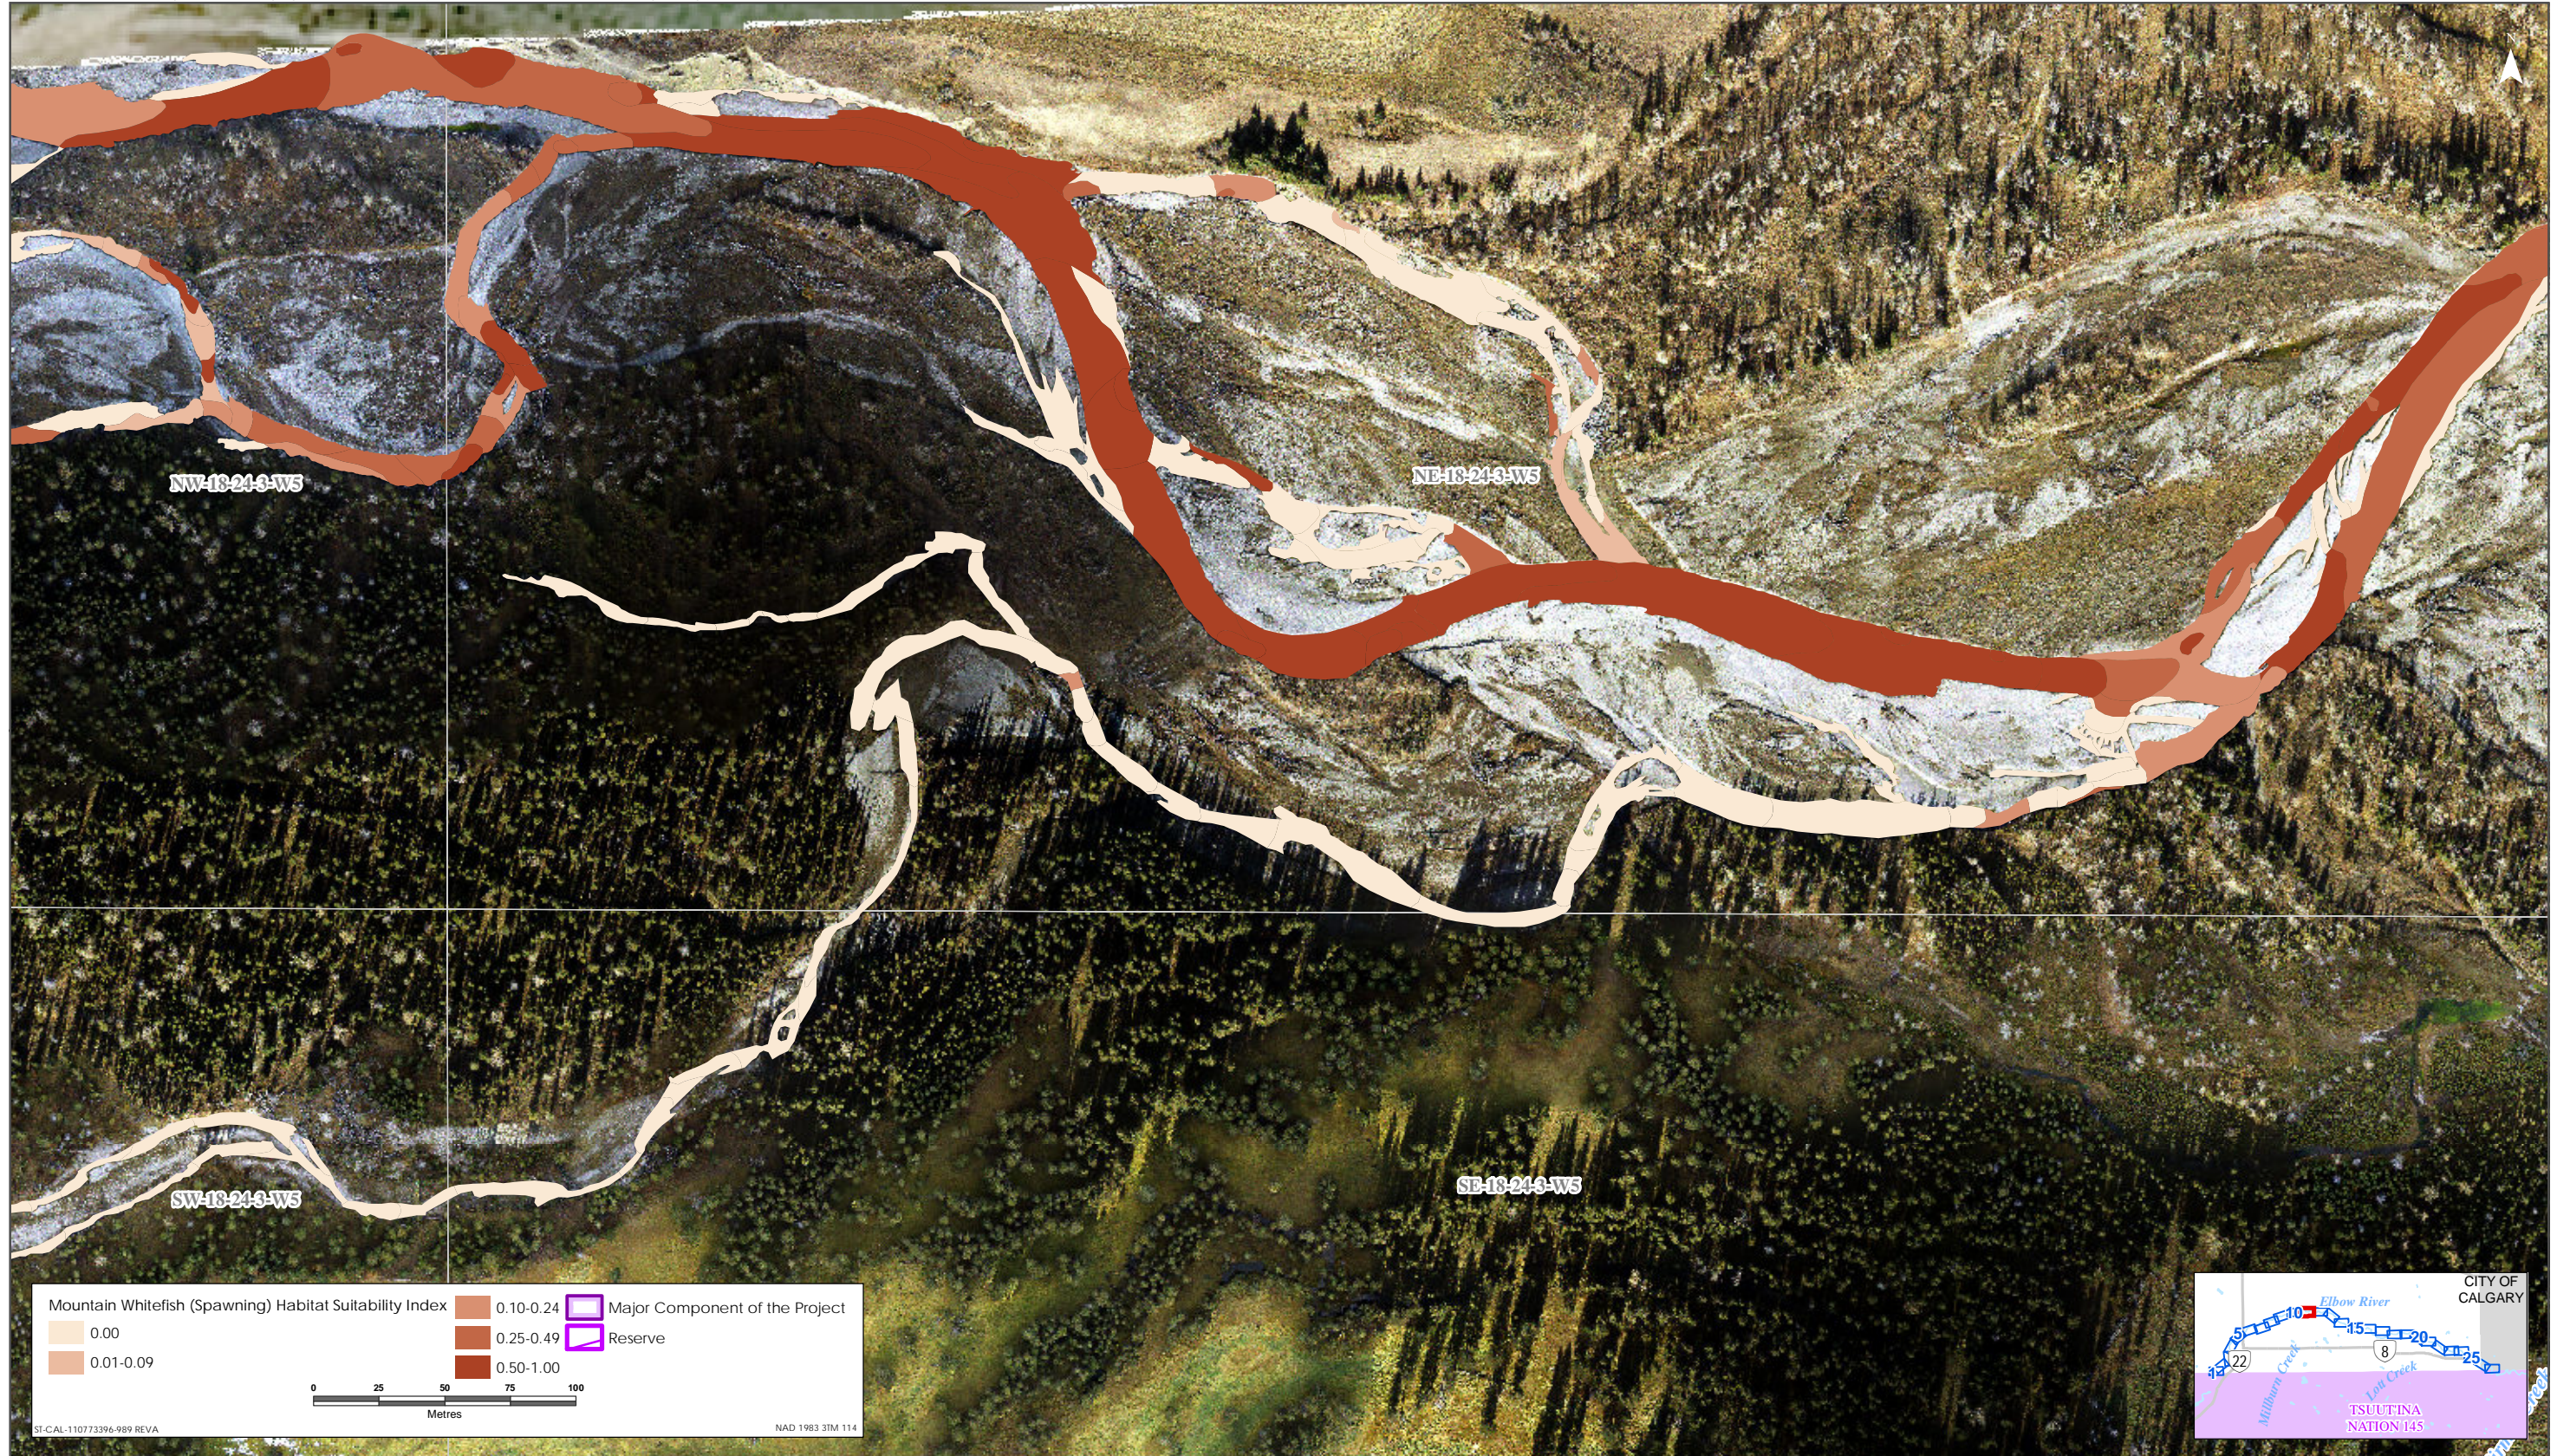

Mountain Whitefish HSI Map for Elbow River (Spawning Life Stage)

Sources: Base Data - Government of Alberta, Government of Canada. Thematic Data - Stantec Ltd. Imagery: 1:4m 10cm resolution October 2019