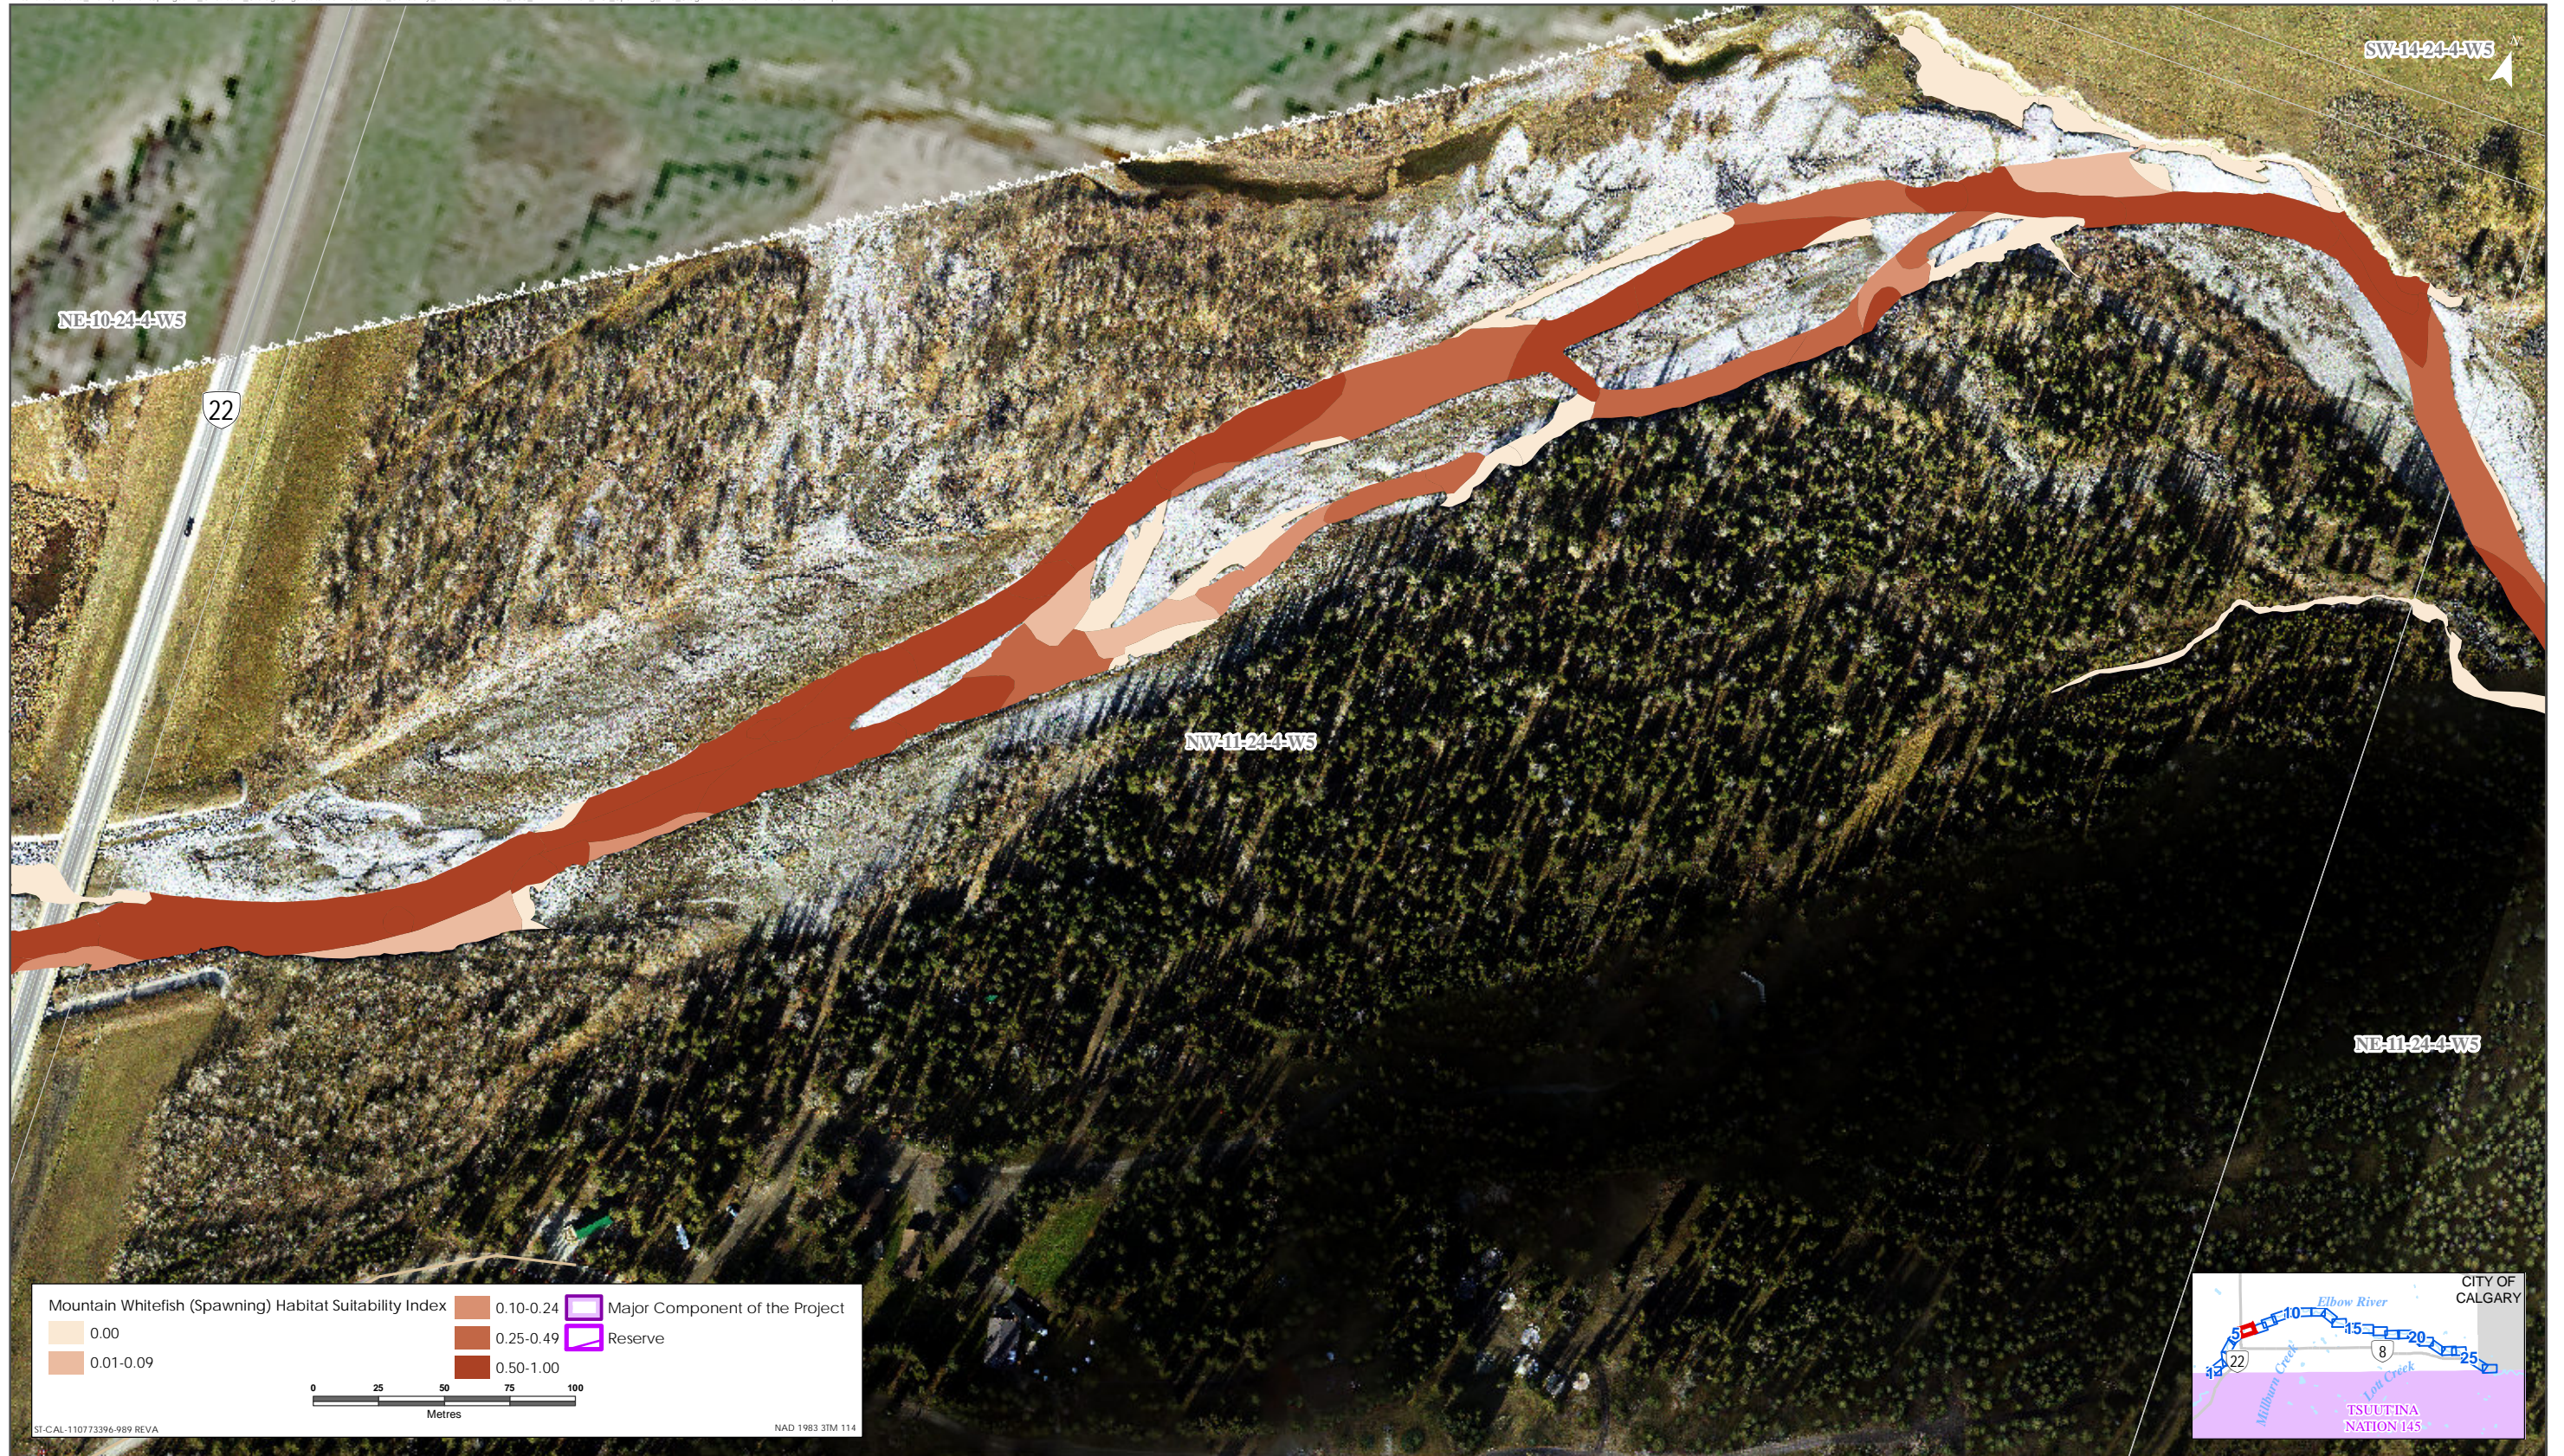

Mountain Whitefish HSI Map for Elbow River (Spawning Life Stage)

Sources: Base Data - Government of Alberta, Government of Canada. Thematic Data - Stantec Ltd. Imagery: 1:1m resolution October 2019