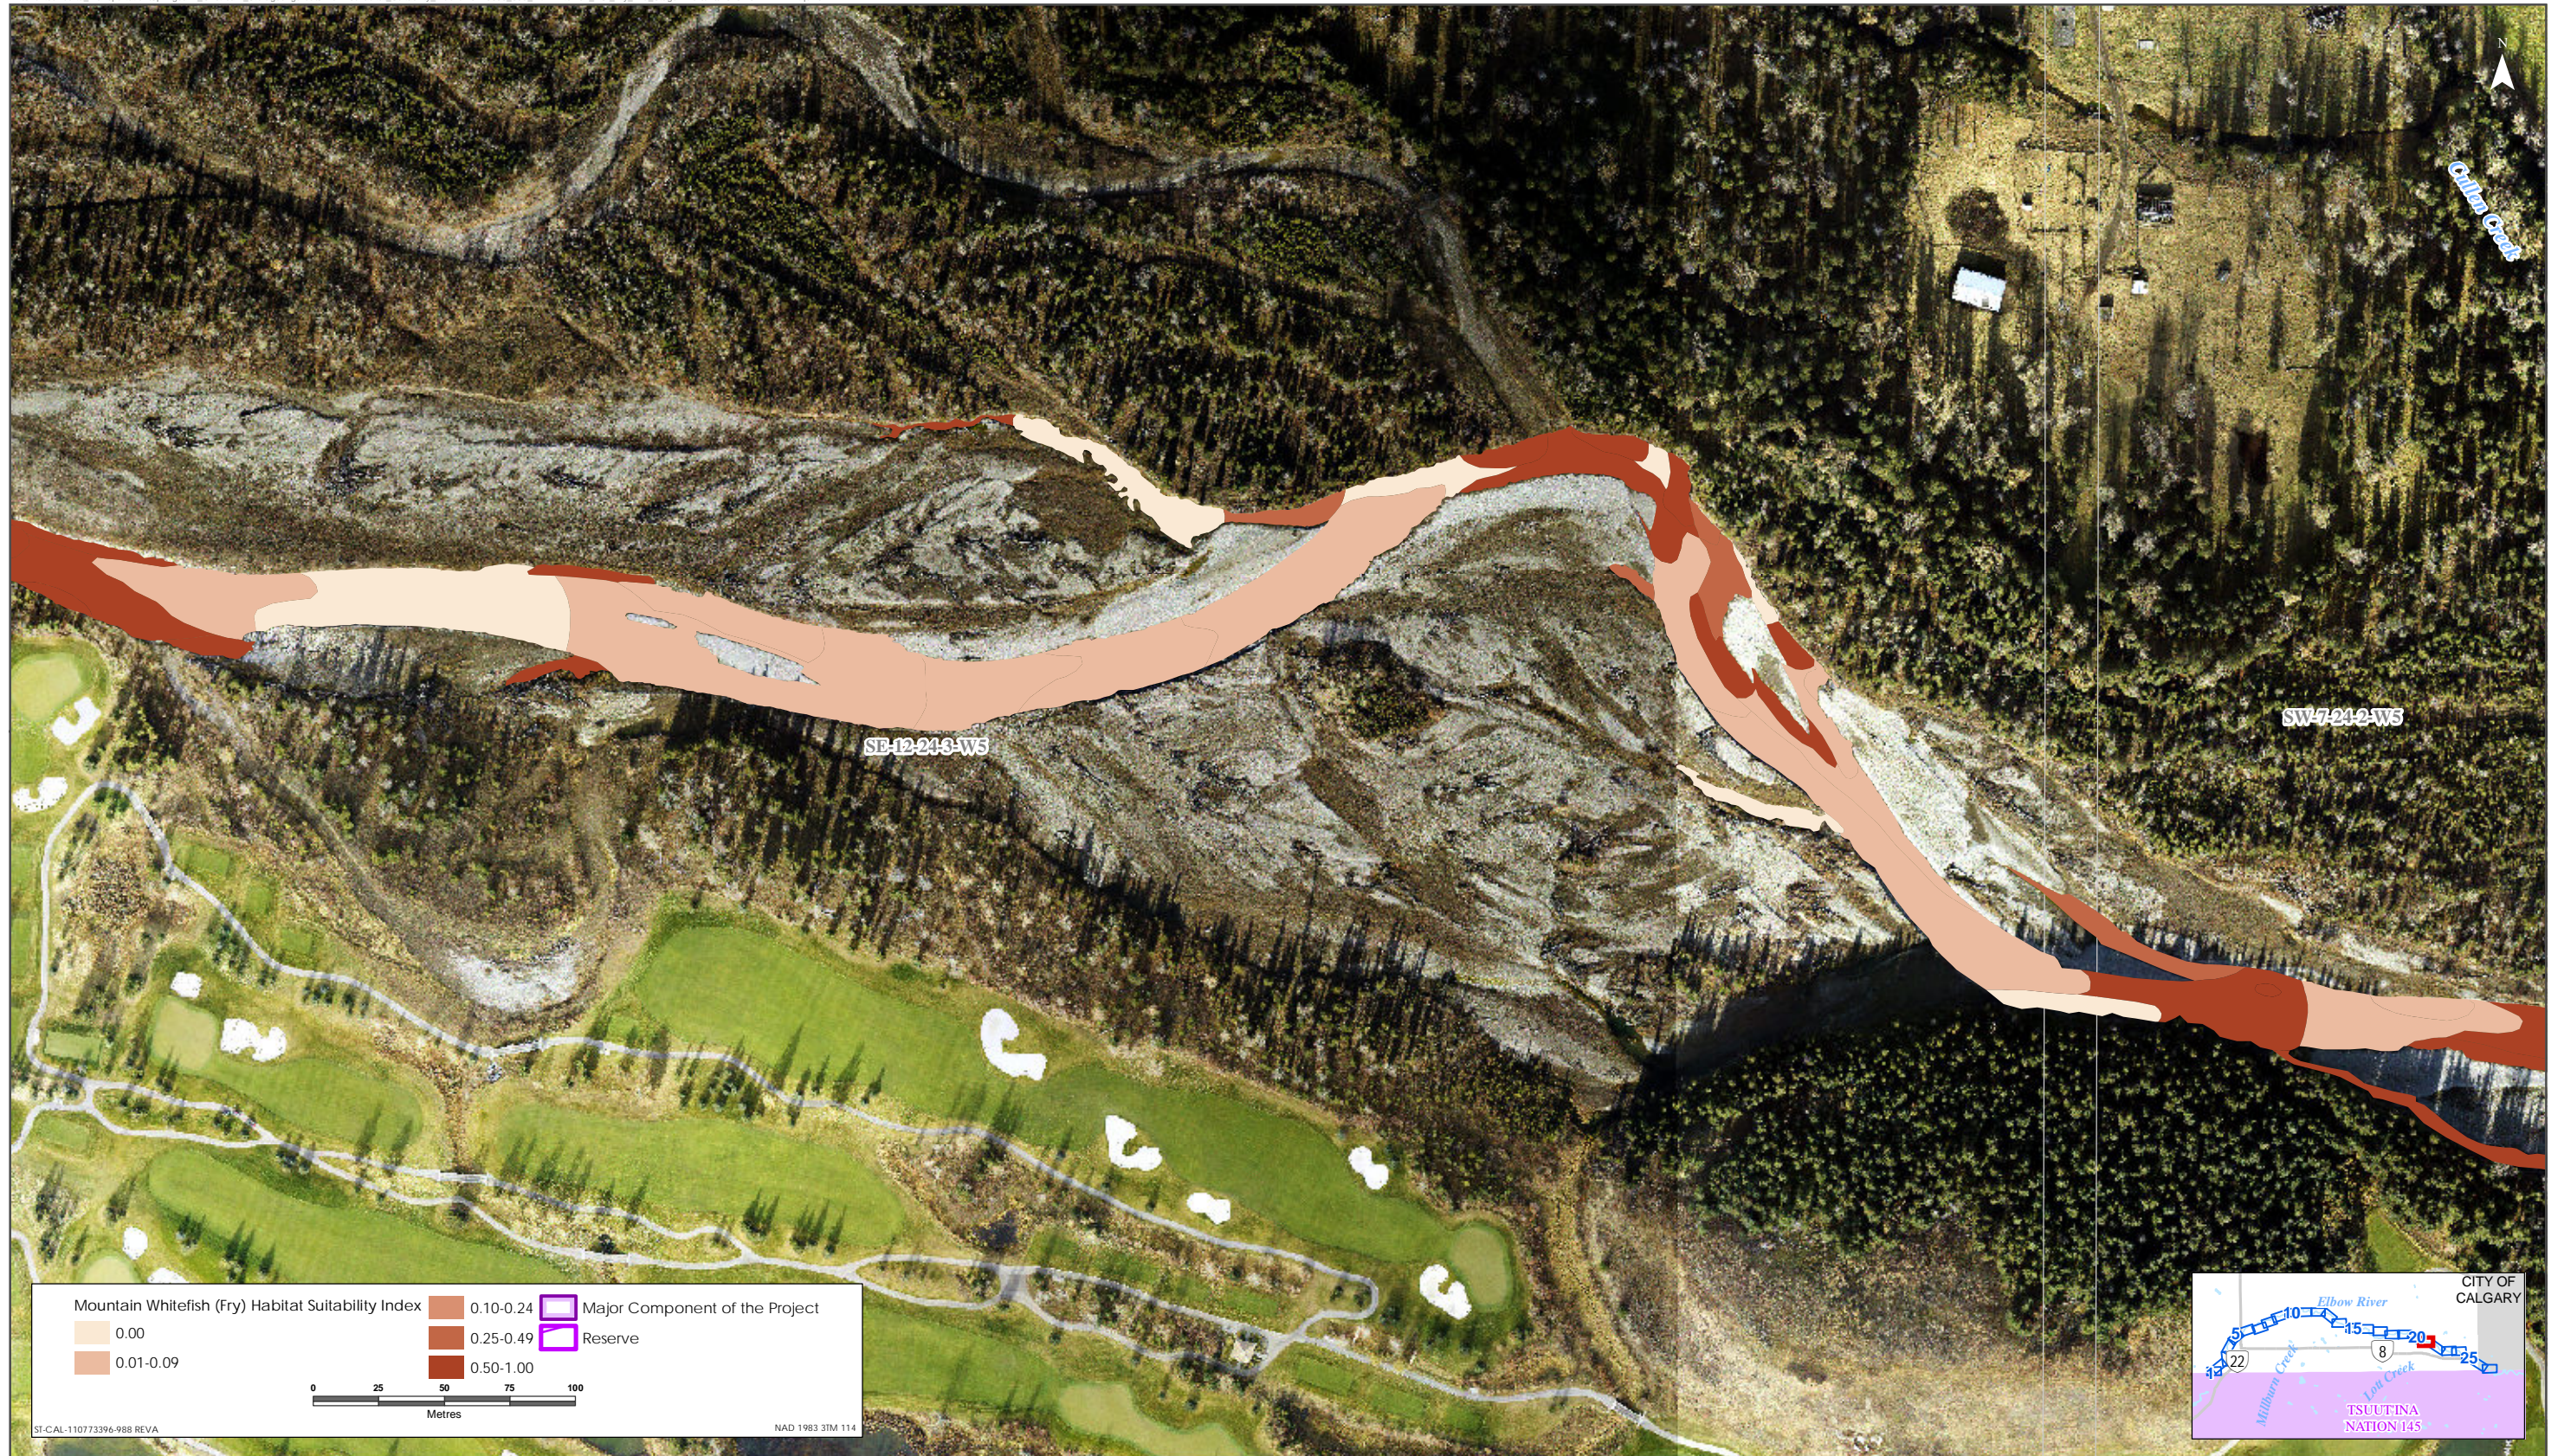

Mountain Whitefish HSI Map for Elbow River (Fry Life Stage)

Sources: Base Data - Government of Alberta, Government of Canada. Thematic Data - Stantec Ltd. Imagery: 1.4m 10cm resolution October 2019