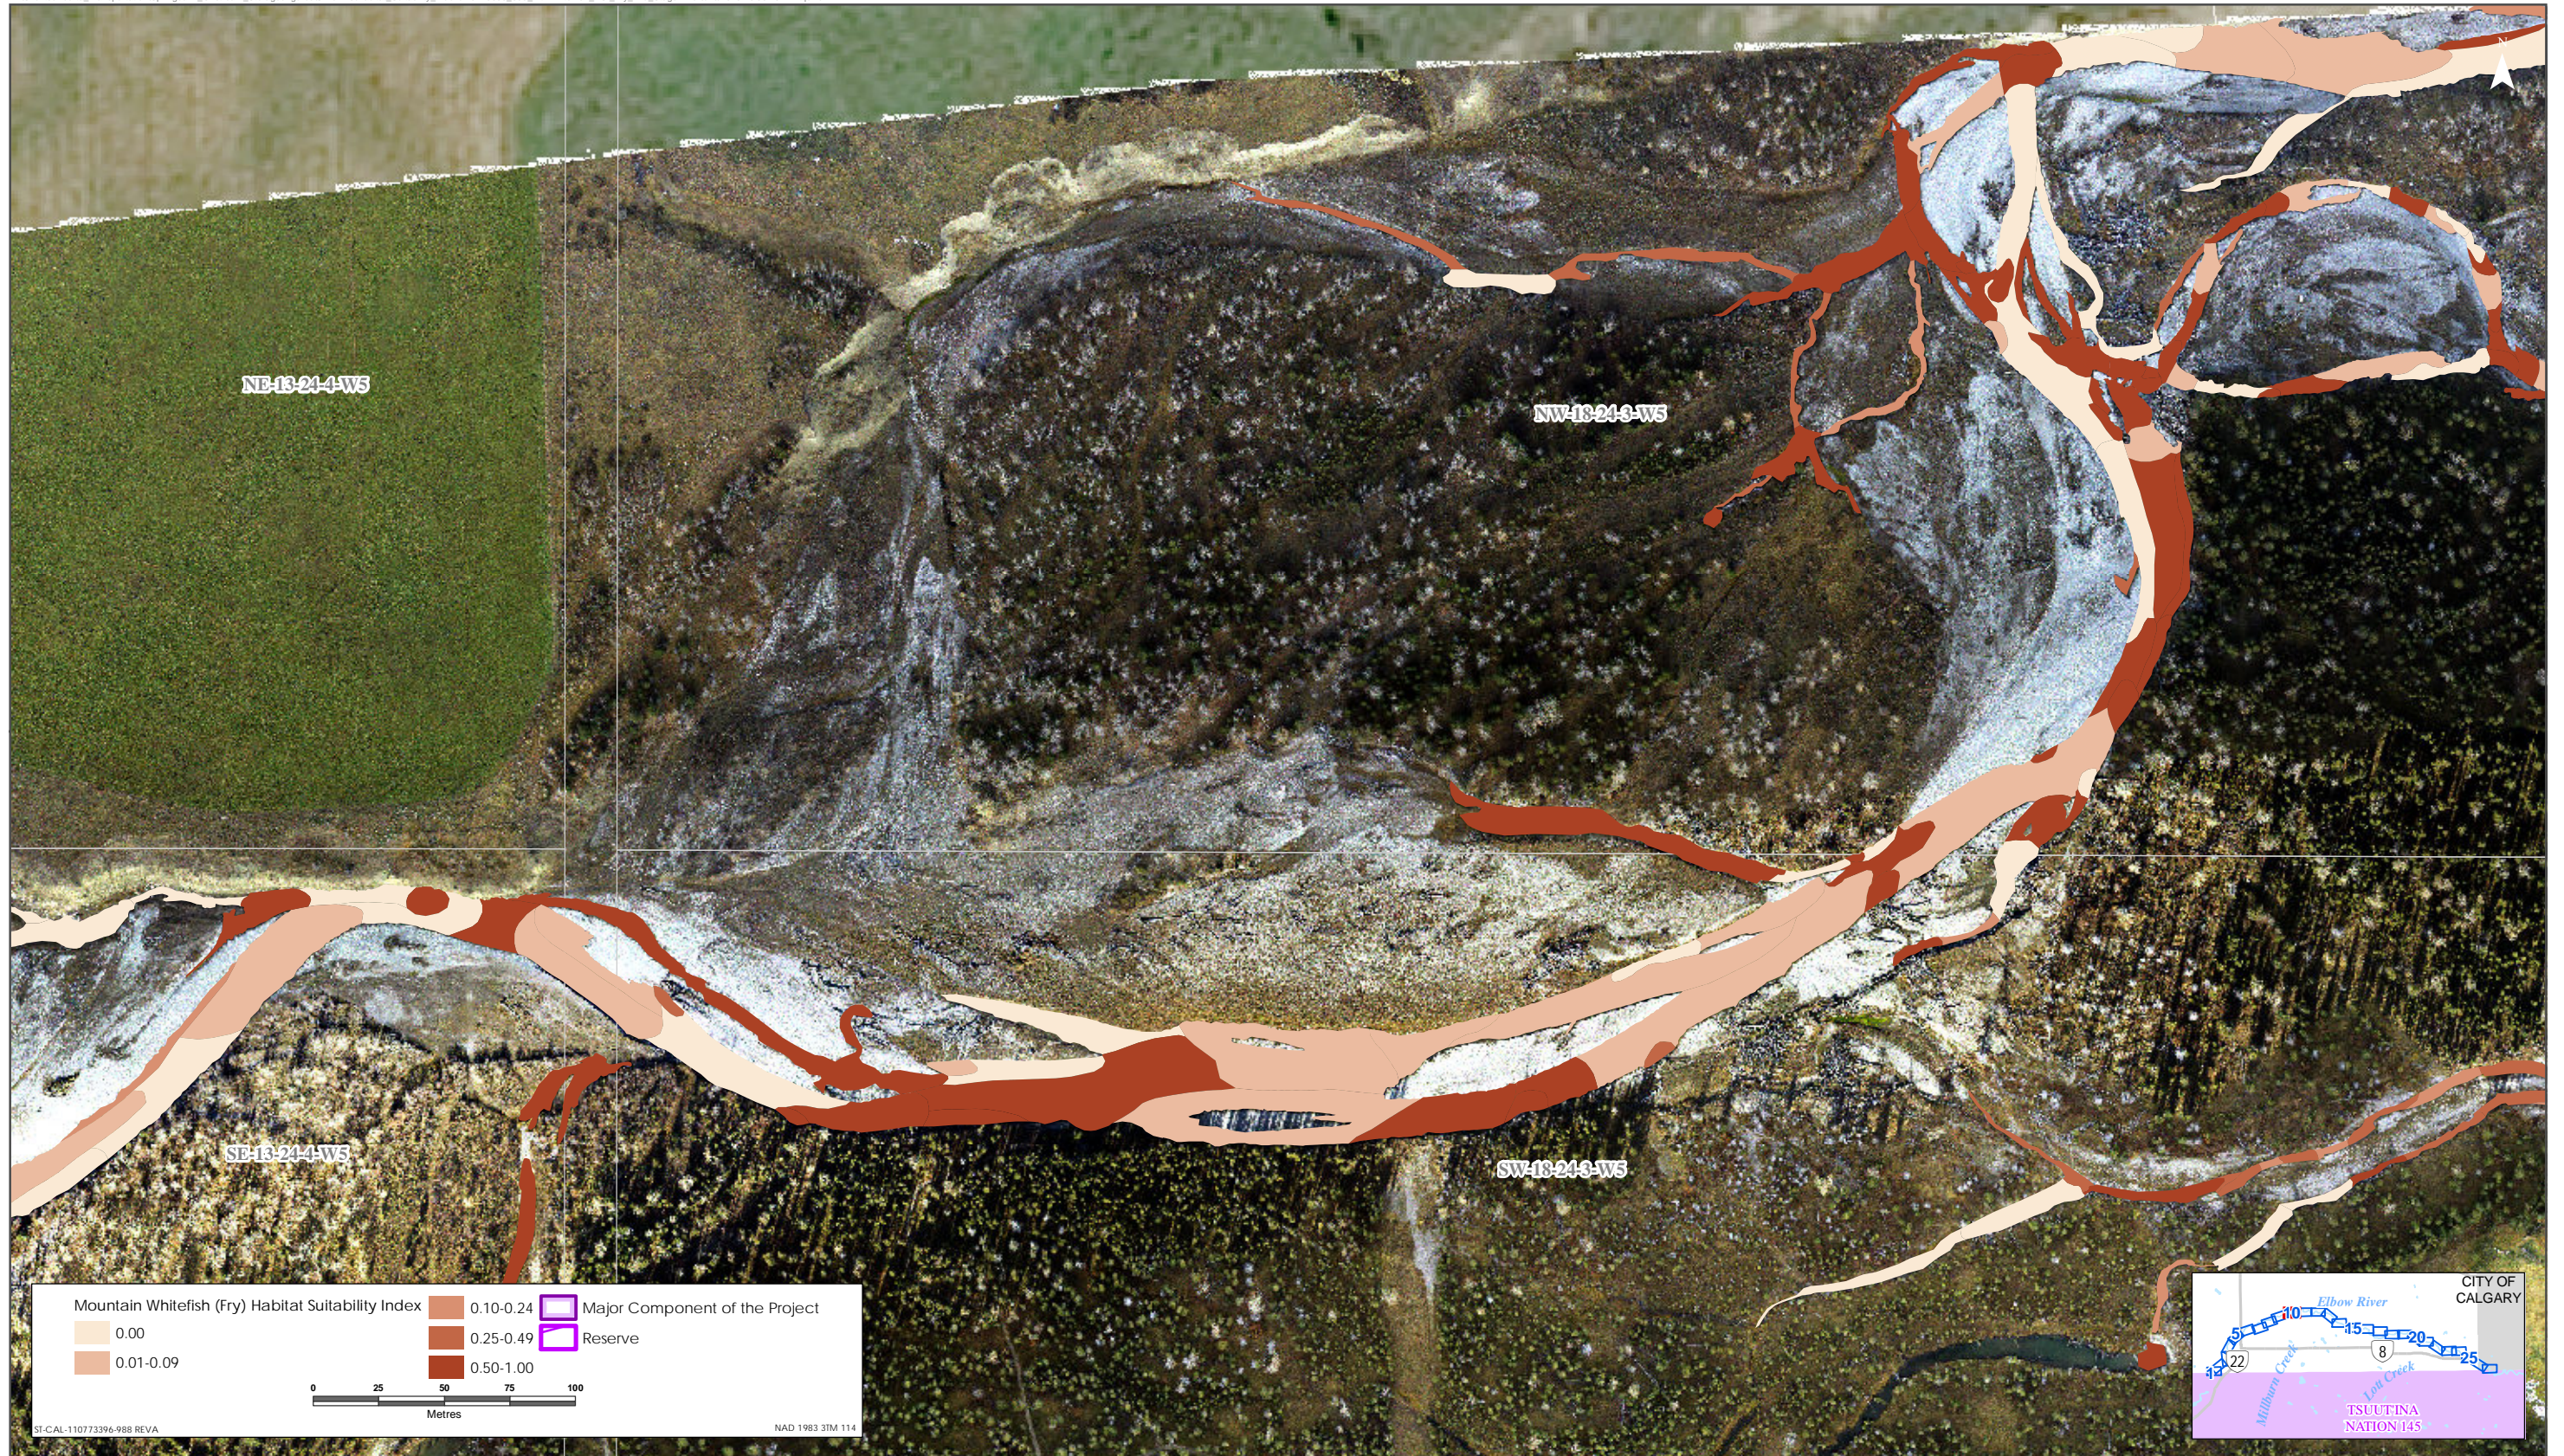

Mountain Whitefish HSI Map for Elbow River (Fry Life Stage)

Sources: Base Data - Government of Alberta, Government of Canada. Thematic Data - Stantec Ltd. Imagery: 1:4m 10cm resolution October 2019