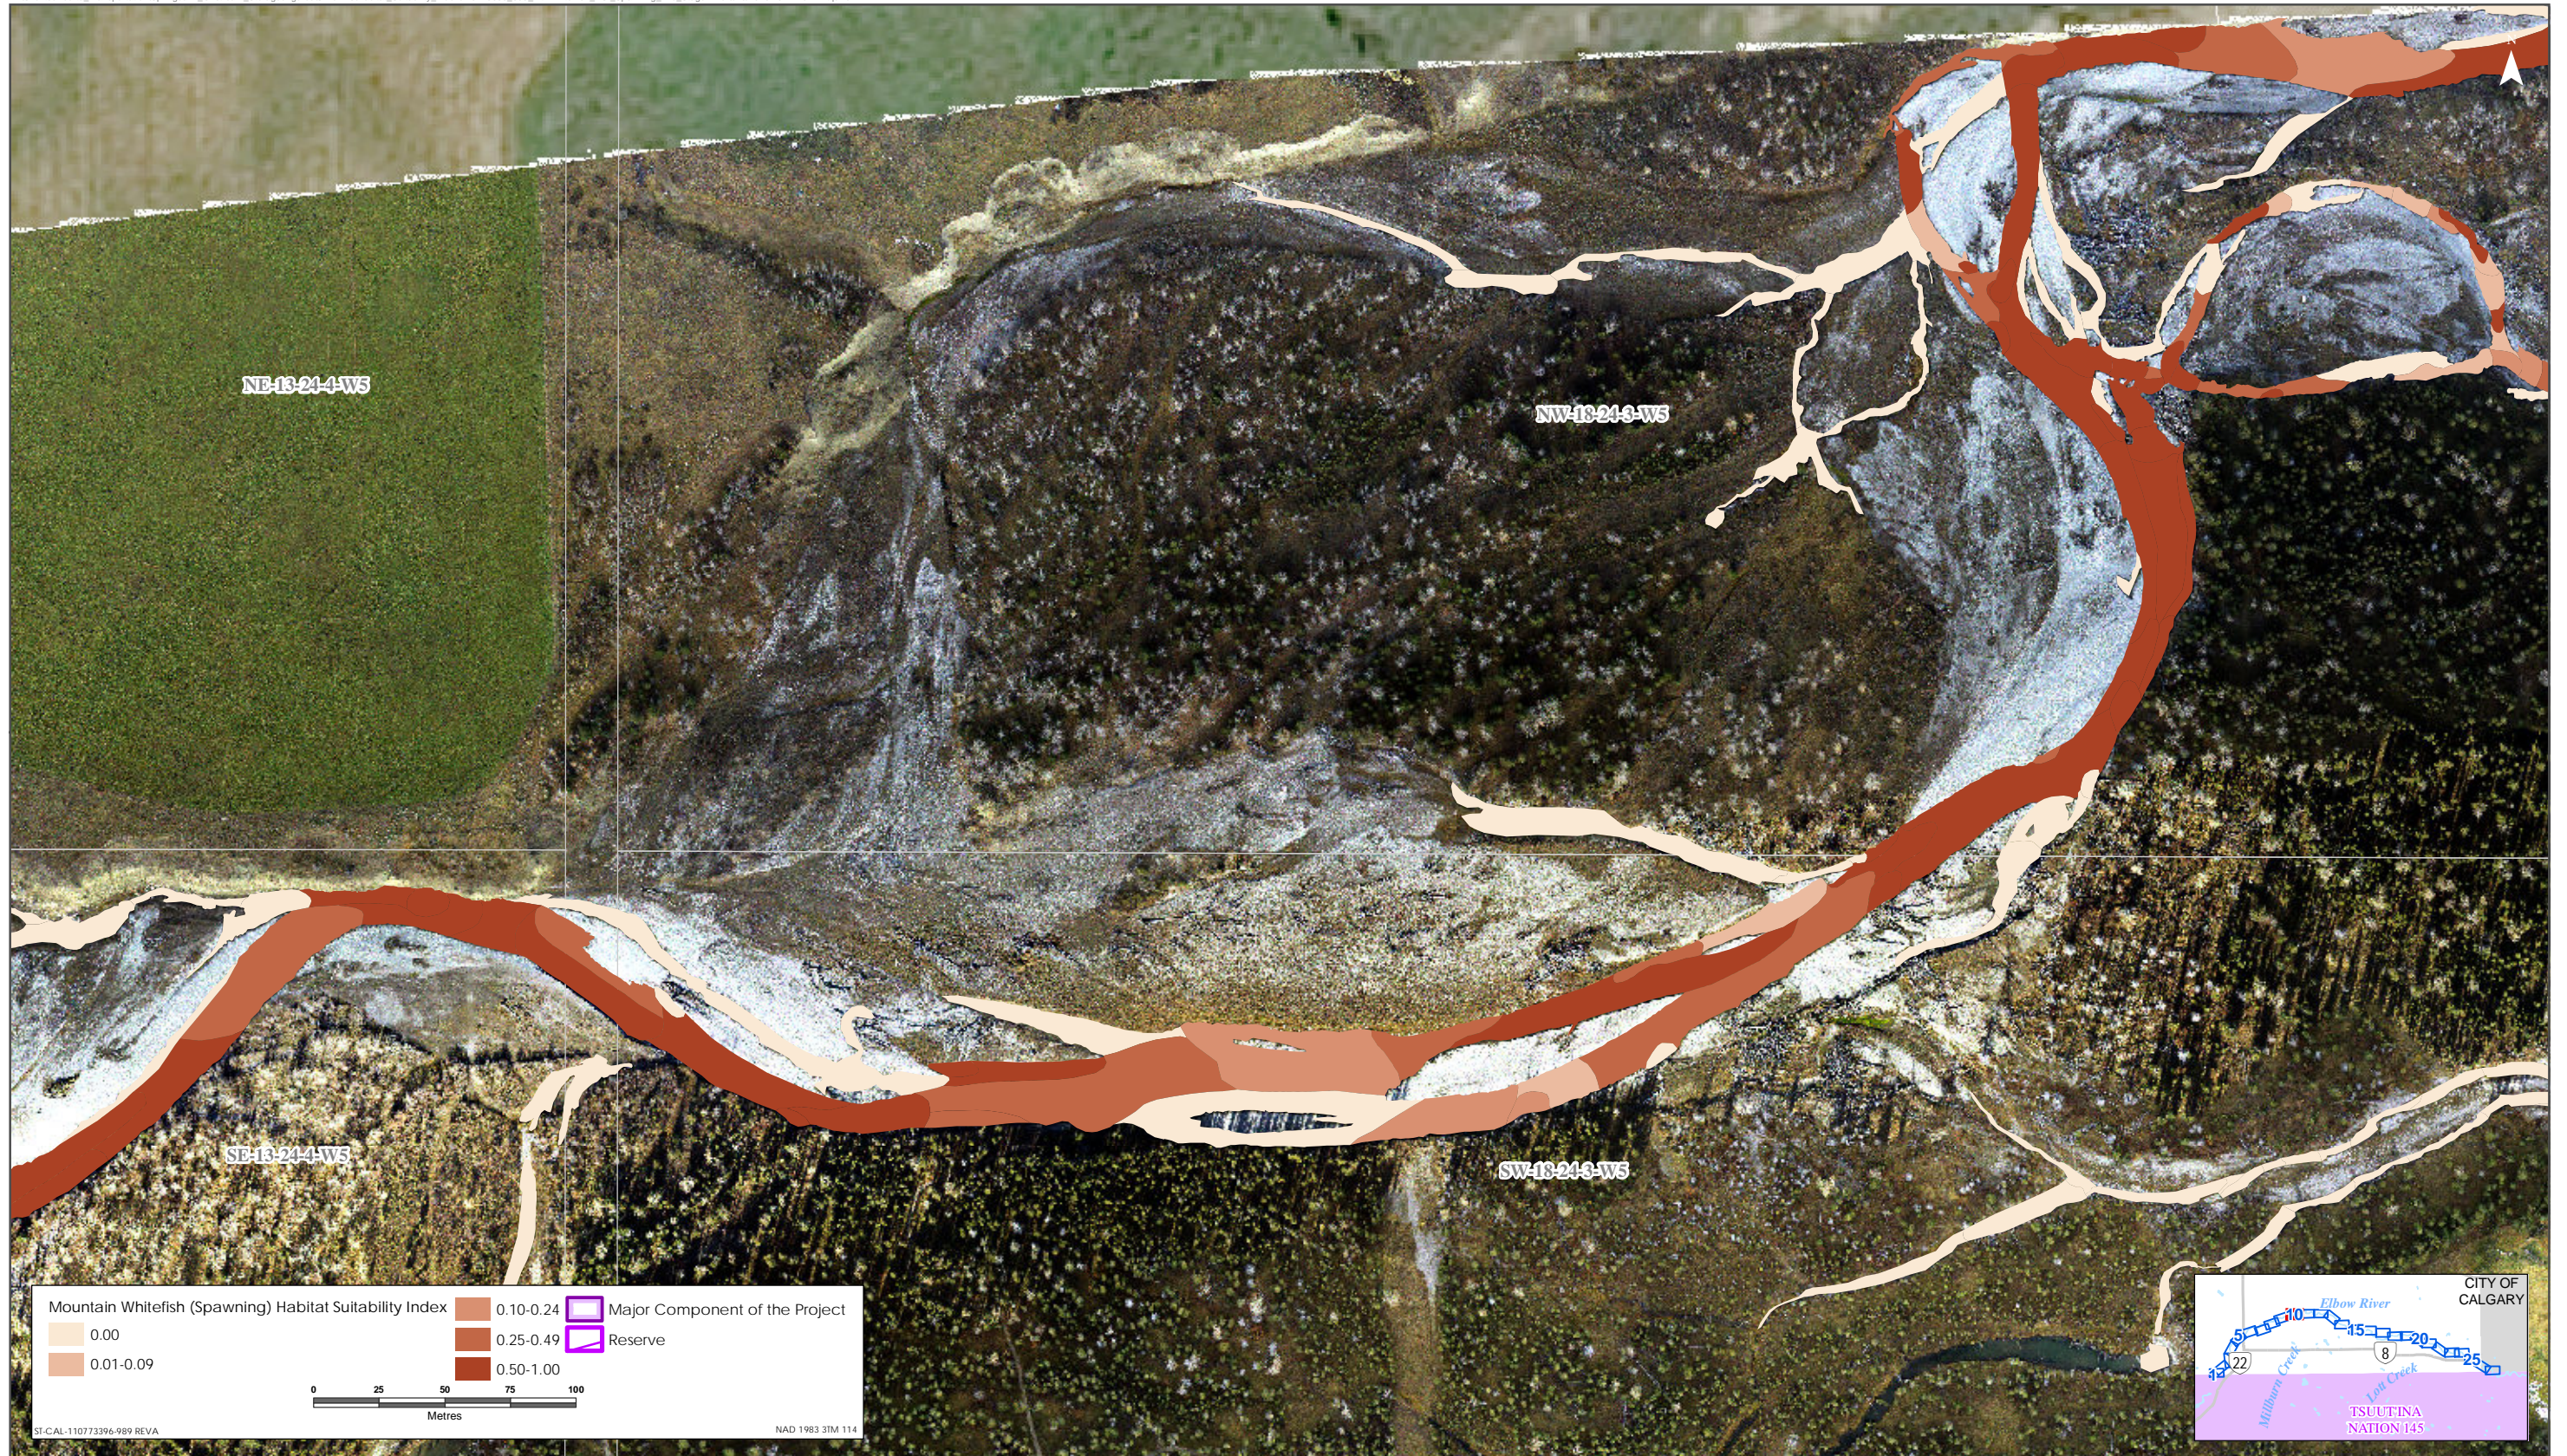

Mountain Whitefish HSI Map for Elbow River (Spawning Life Stage)

Sources: Base Data - Government of Alberta, Government of Canada. Thematic Data - Stantec Ltd. Imagery: 1:1m 10cm resolution October 2019