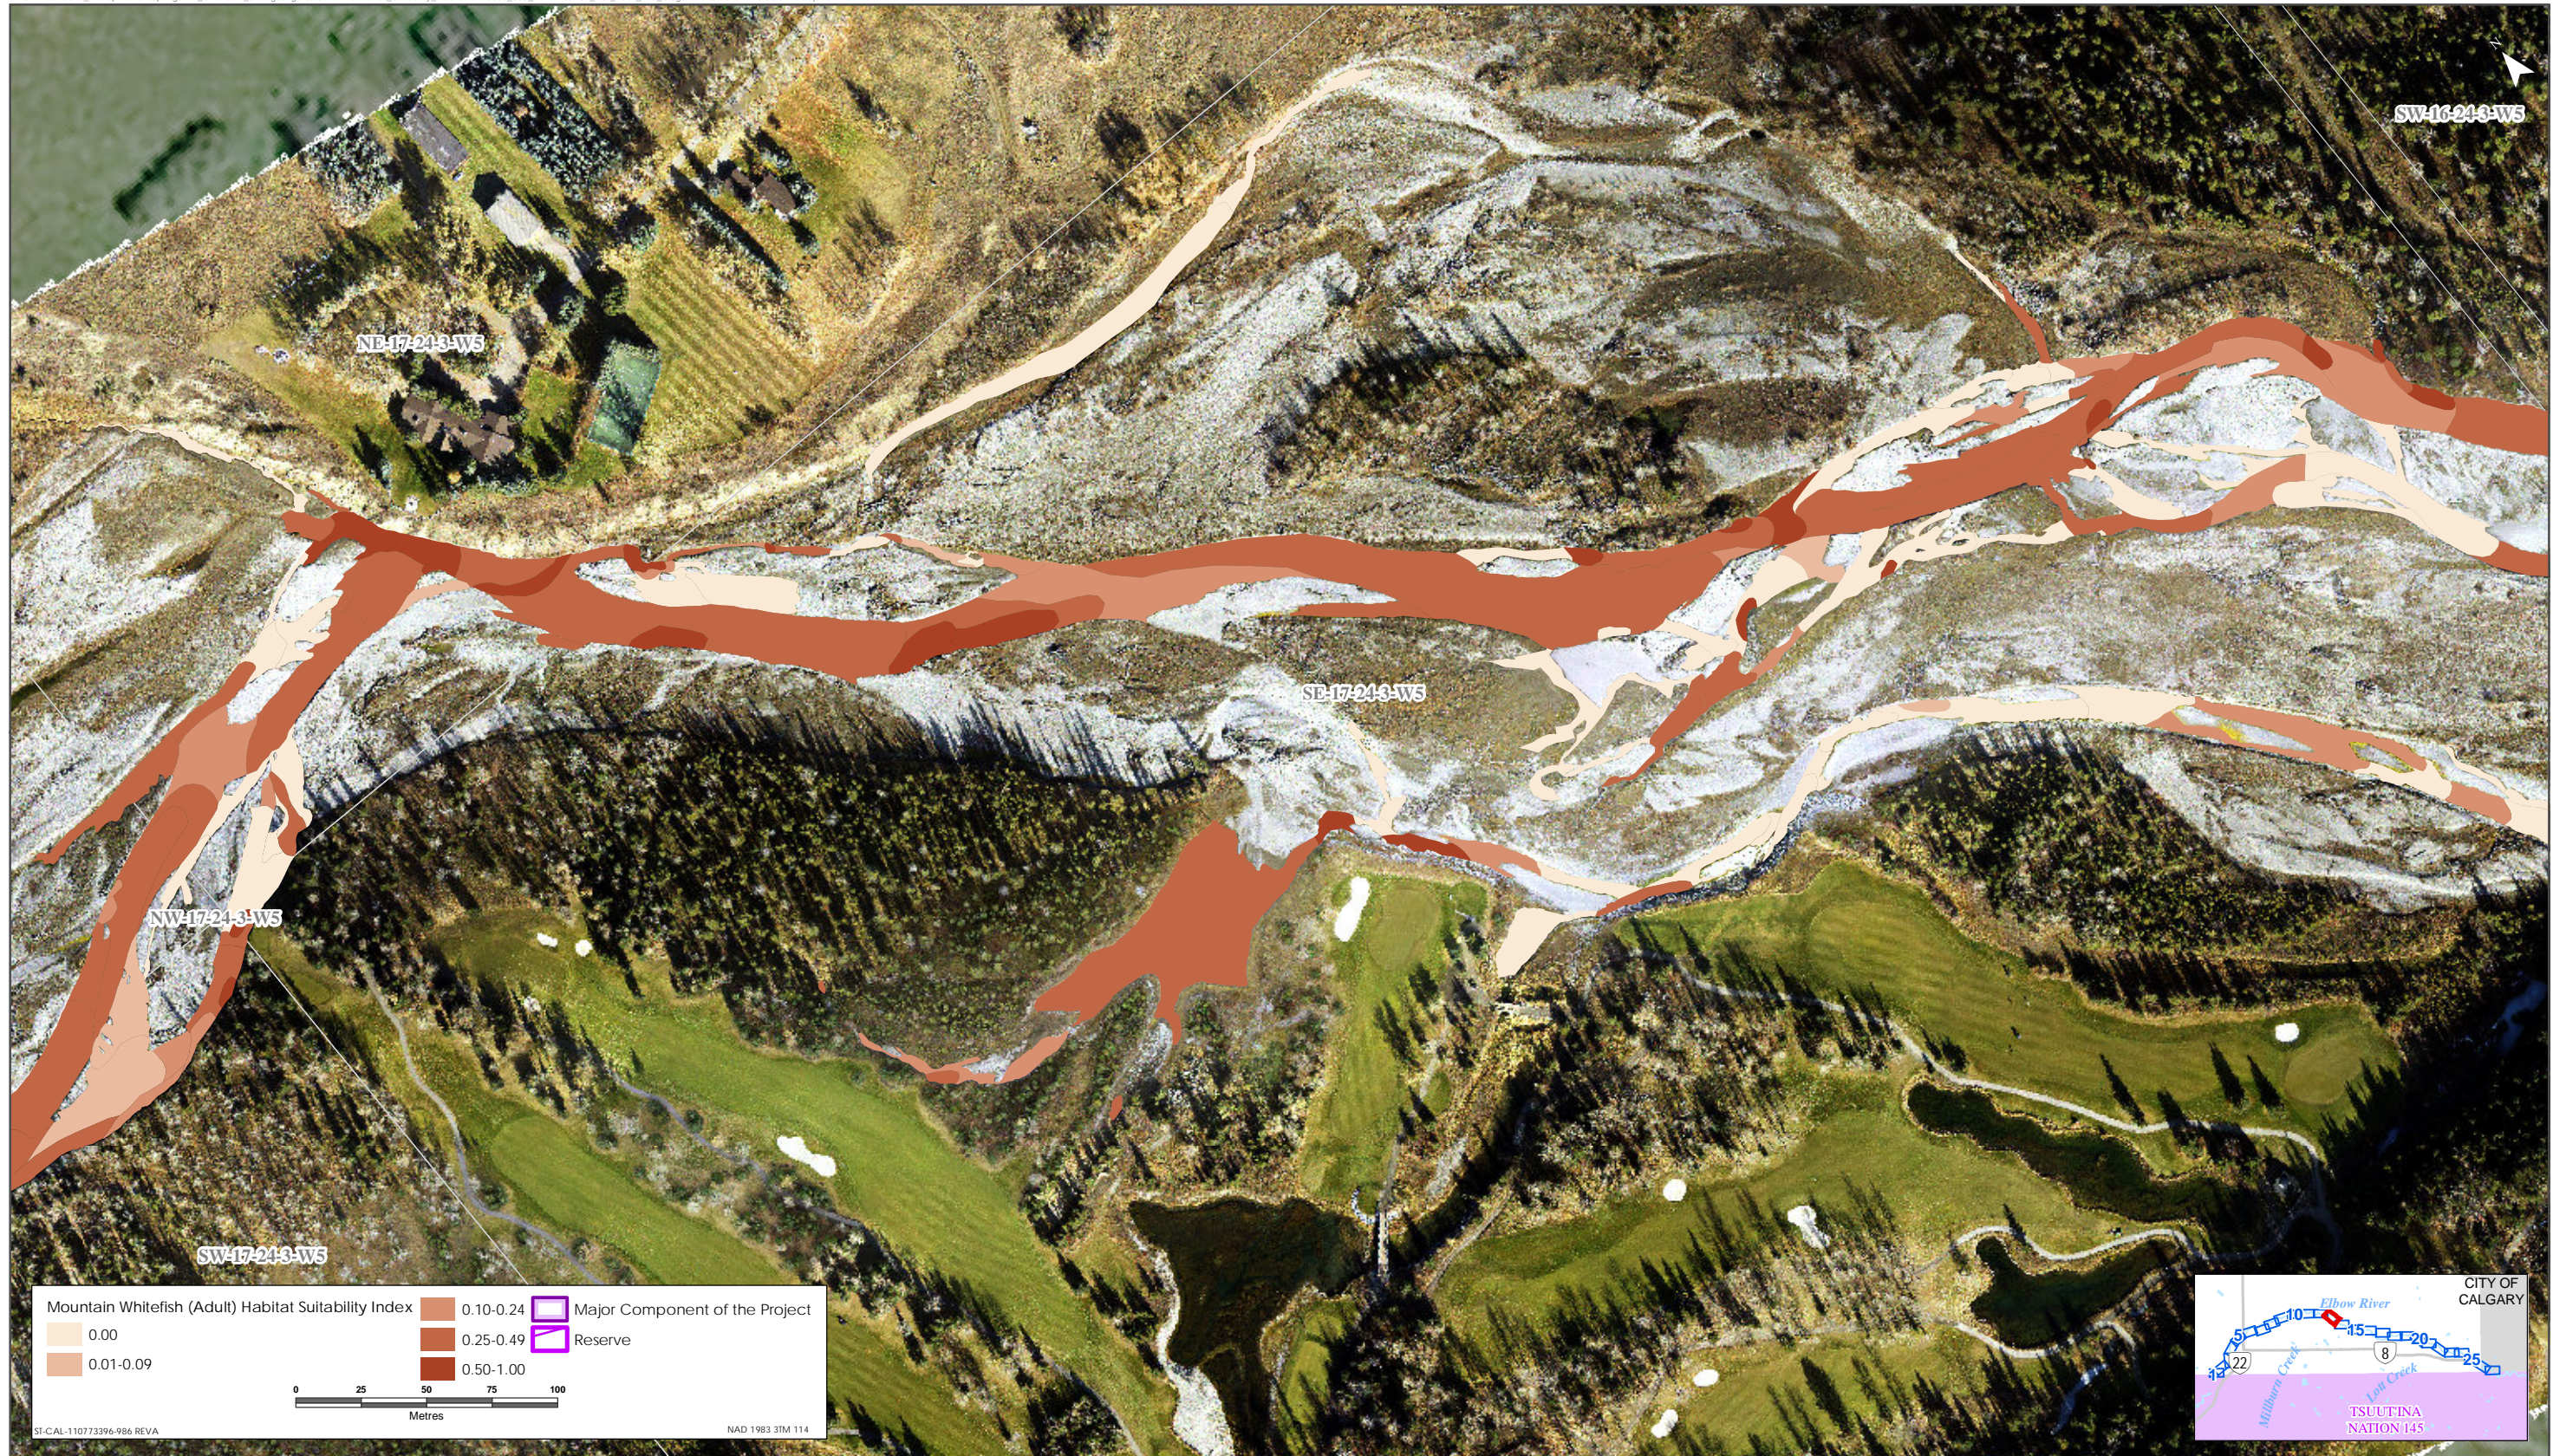

Mountain Whitefish HSI Map for Elbow River (Adult Life Stage)

Sources: Base Data - Government of Alberta, Government of Canada. Thematic Data - Stantec Ltd. Imagery: 1:1m 10cm resolution October 2019