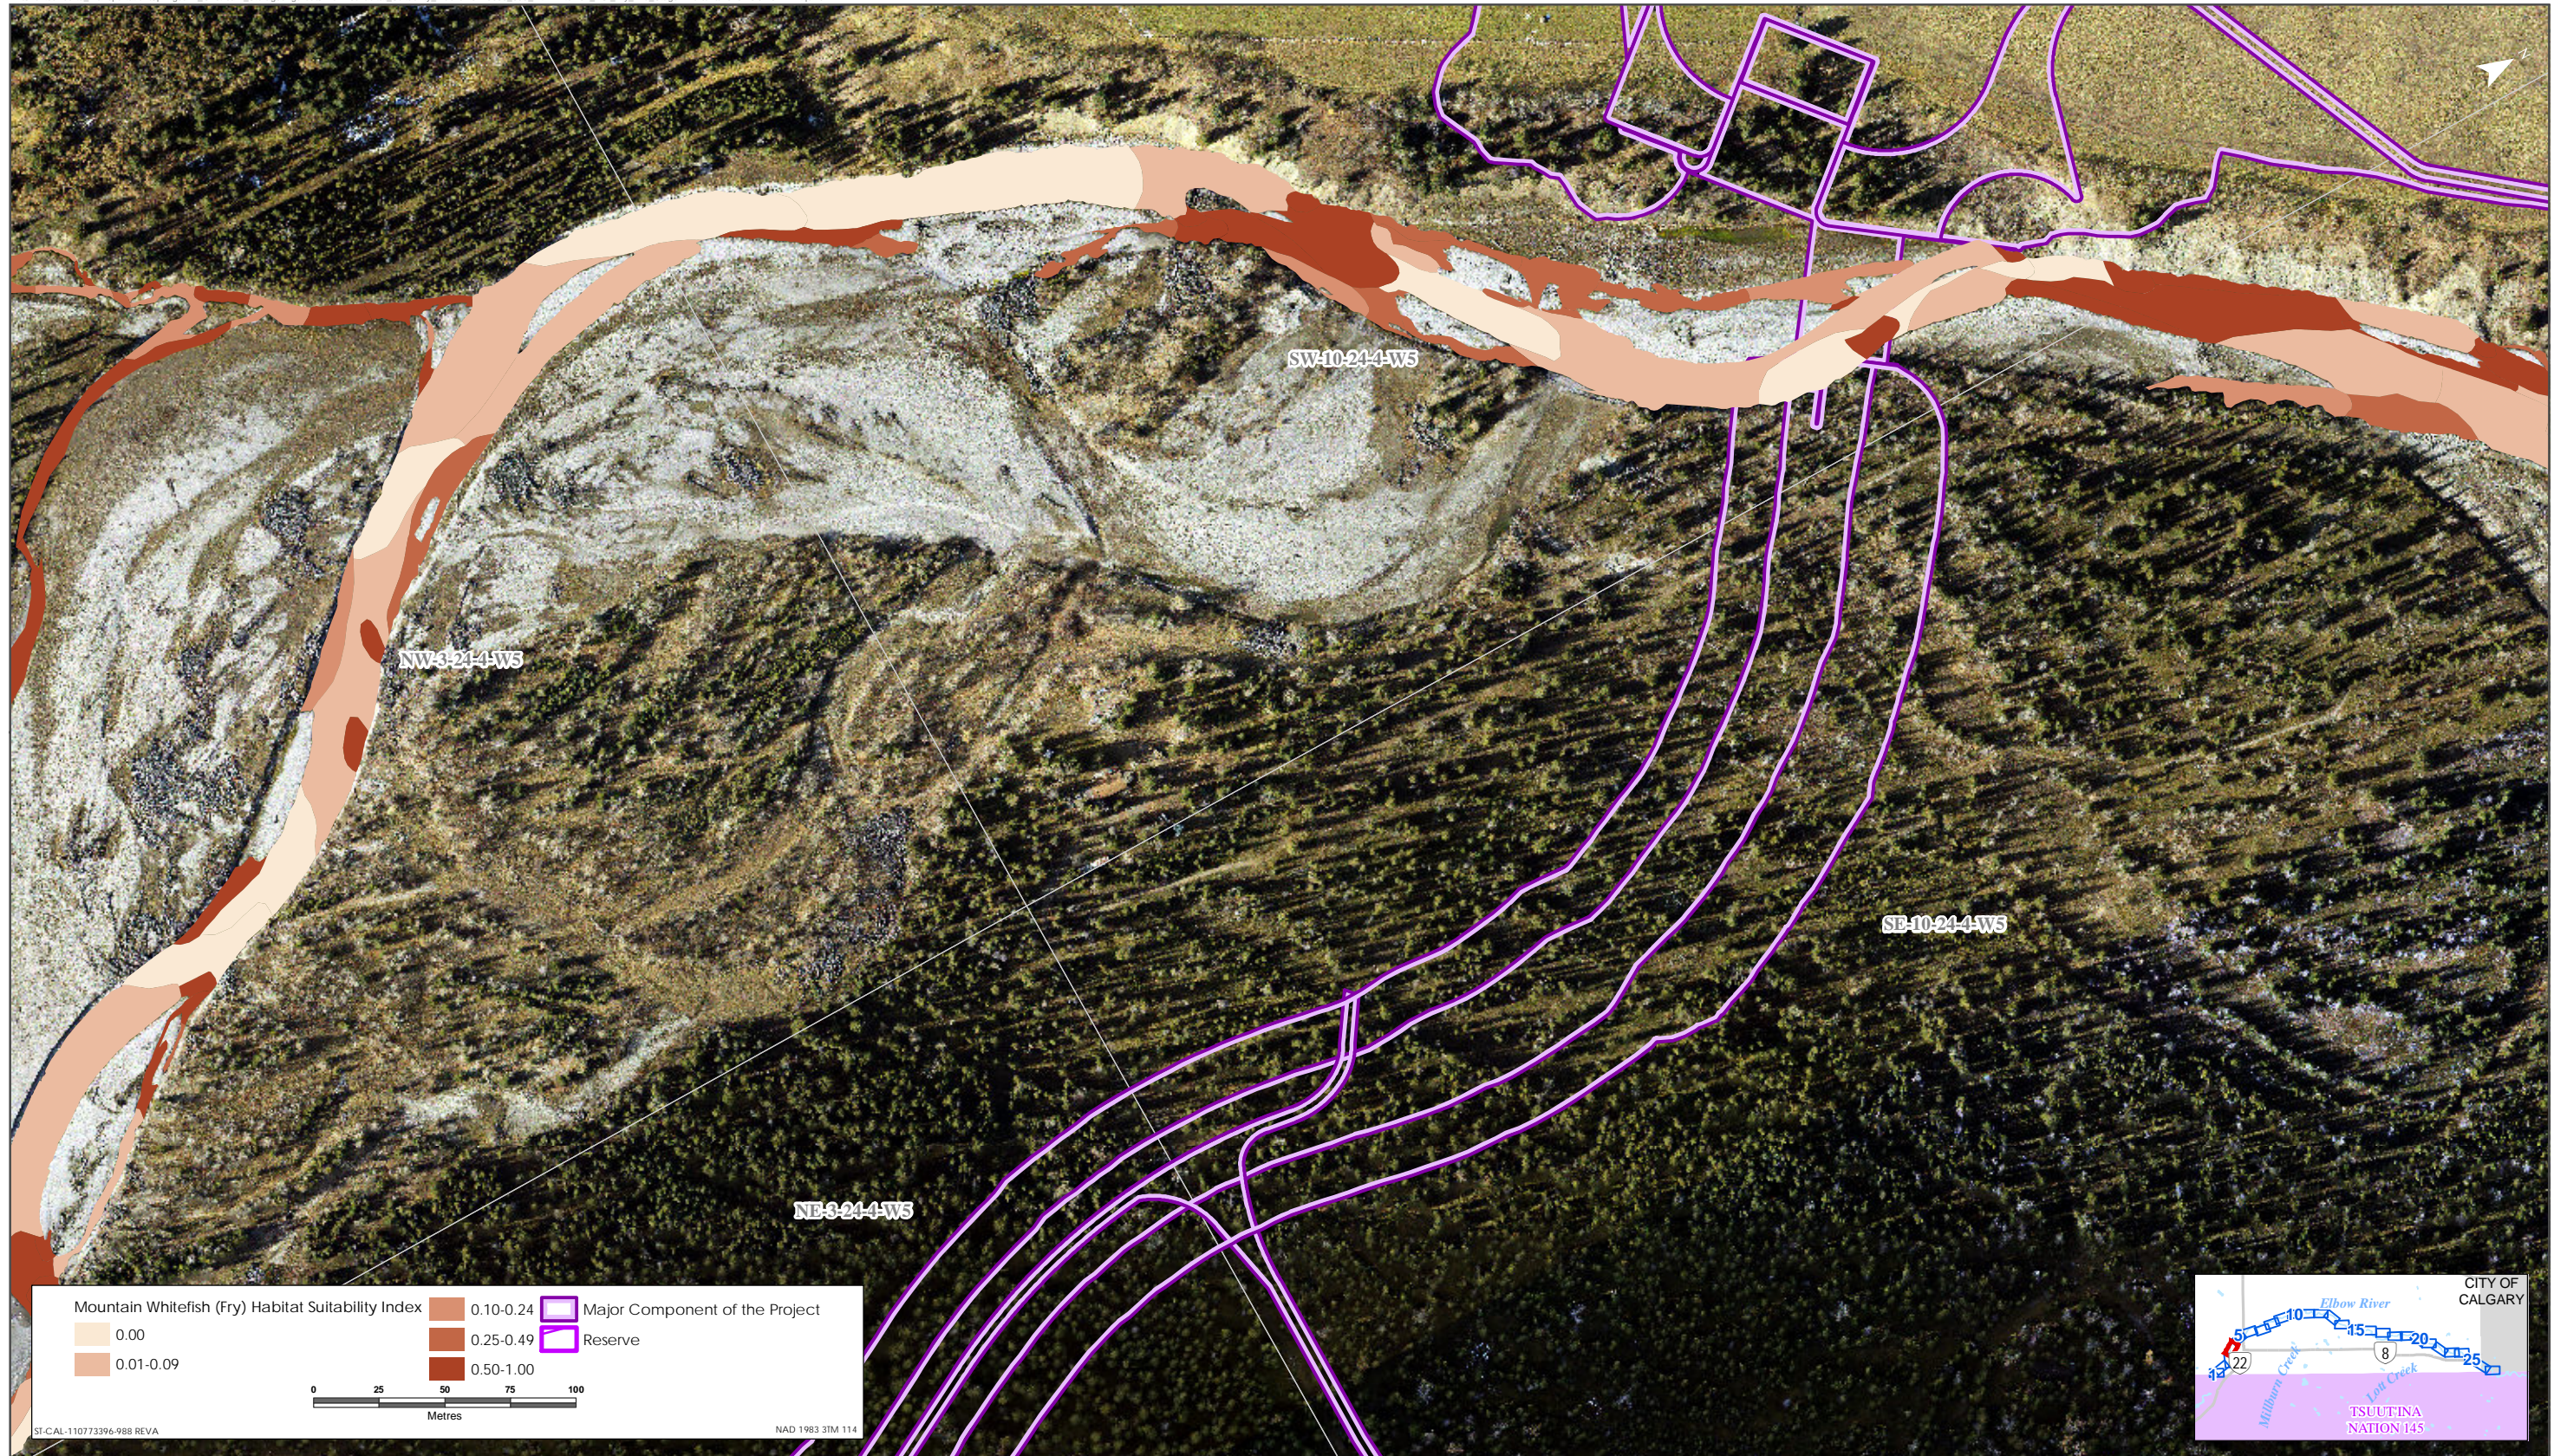

Mountain Whitefish HSI Map for Elbow River (Fry Life Stage)

Sources: Base Data - Government of Alberta, Government of Canada. Thematic Data - Stantec Ltd. Imagery: 1.4m 10cm resolution October 2019