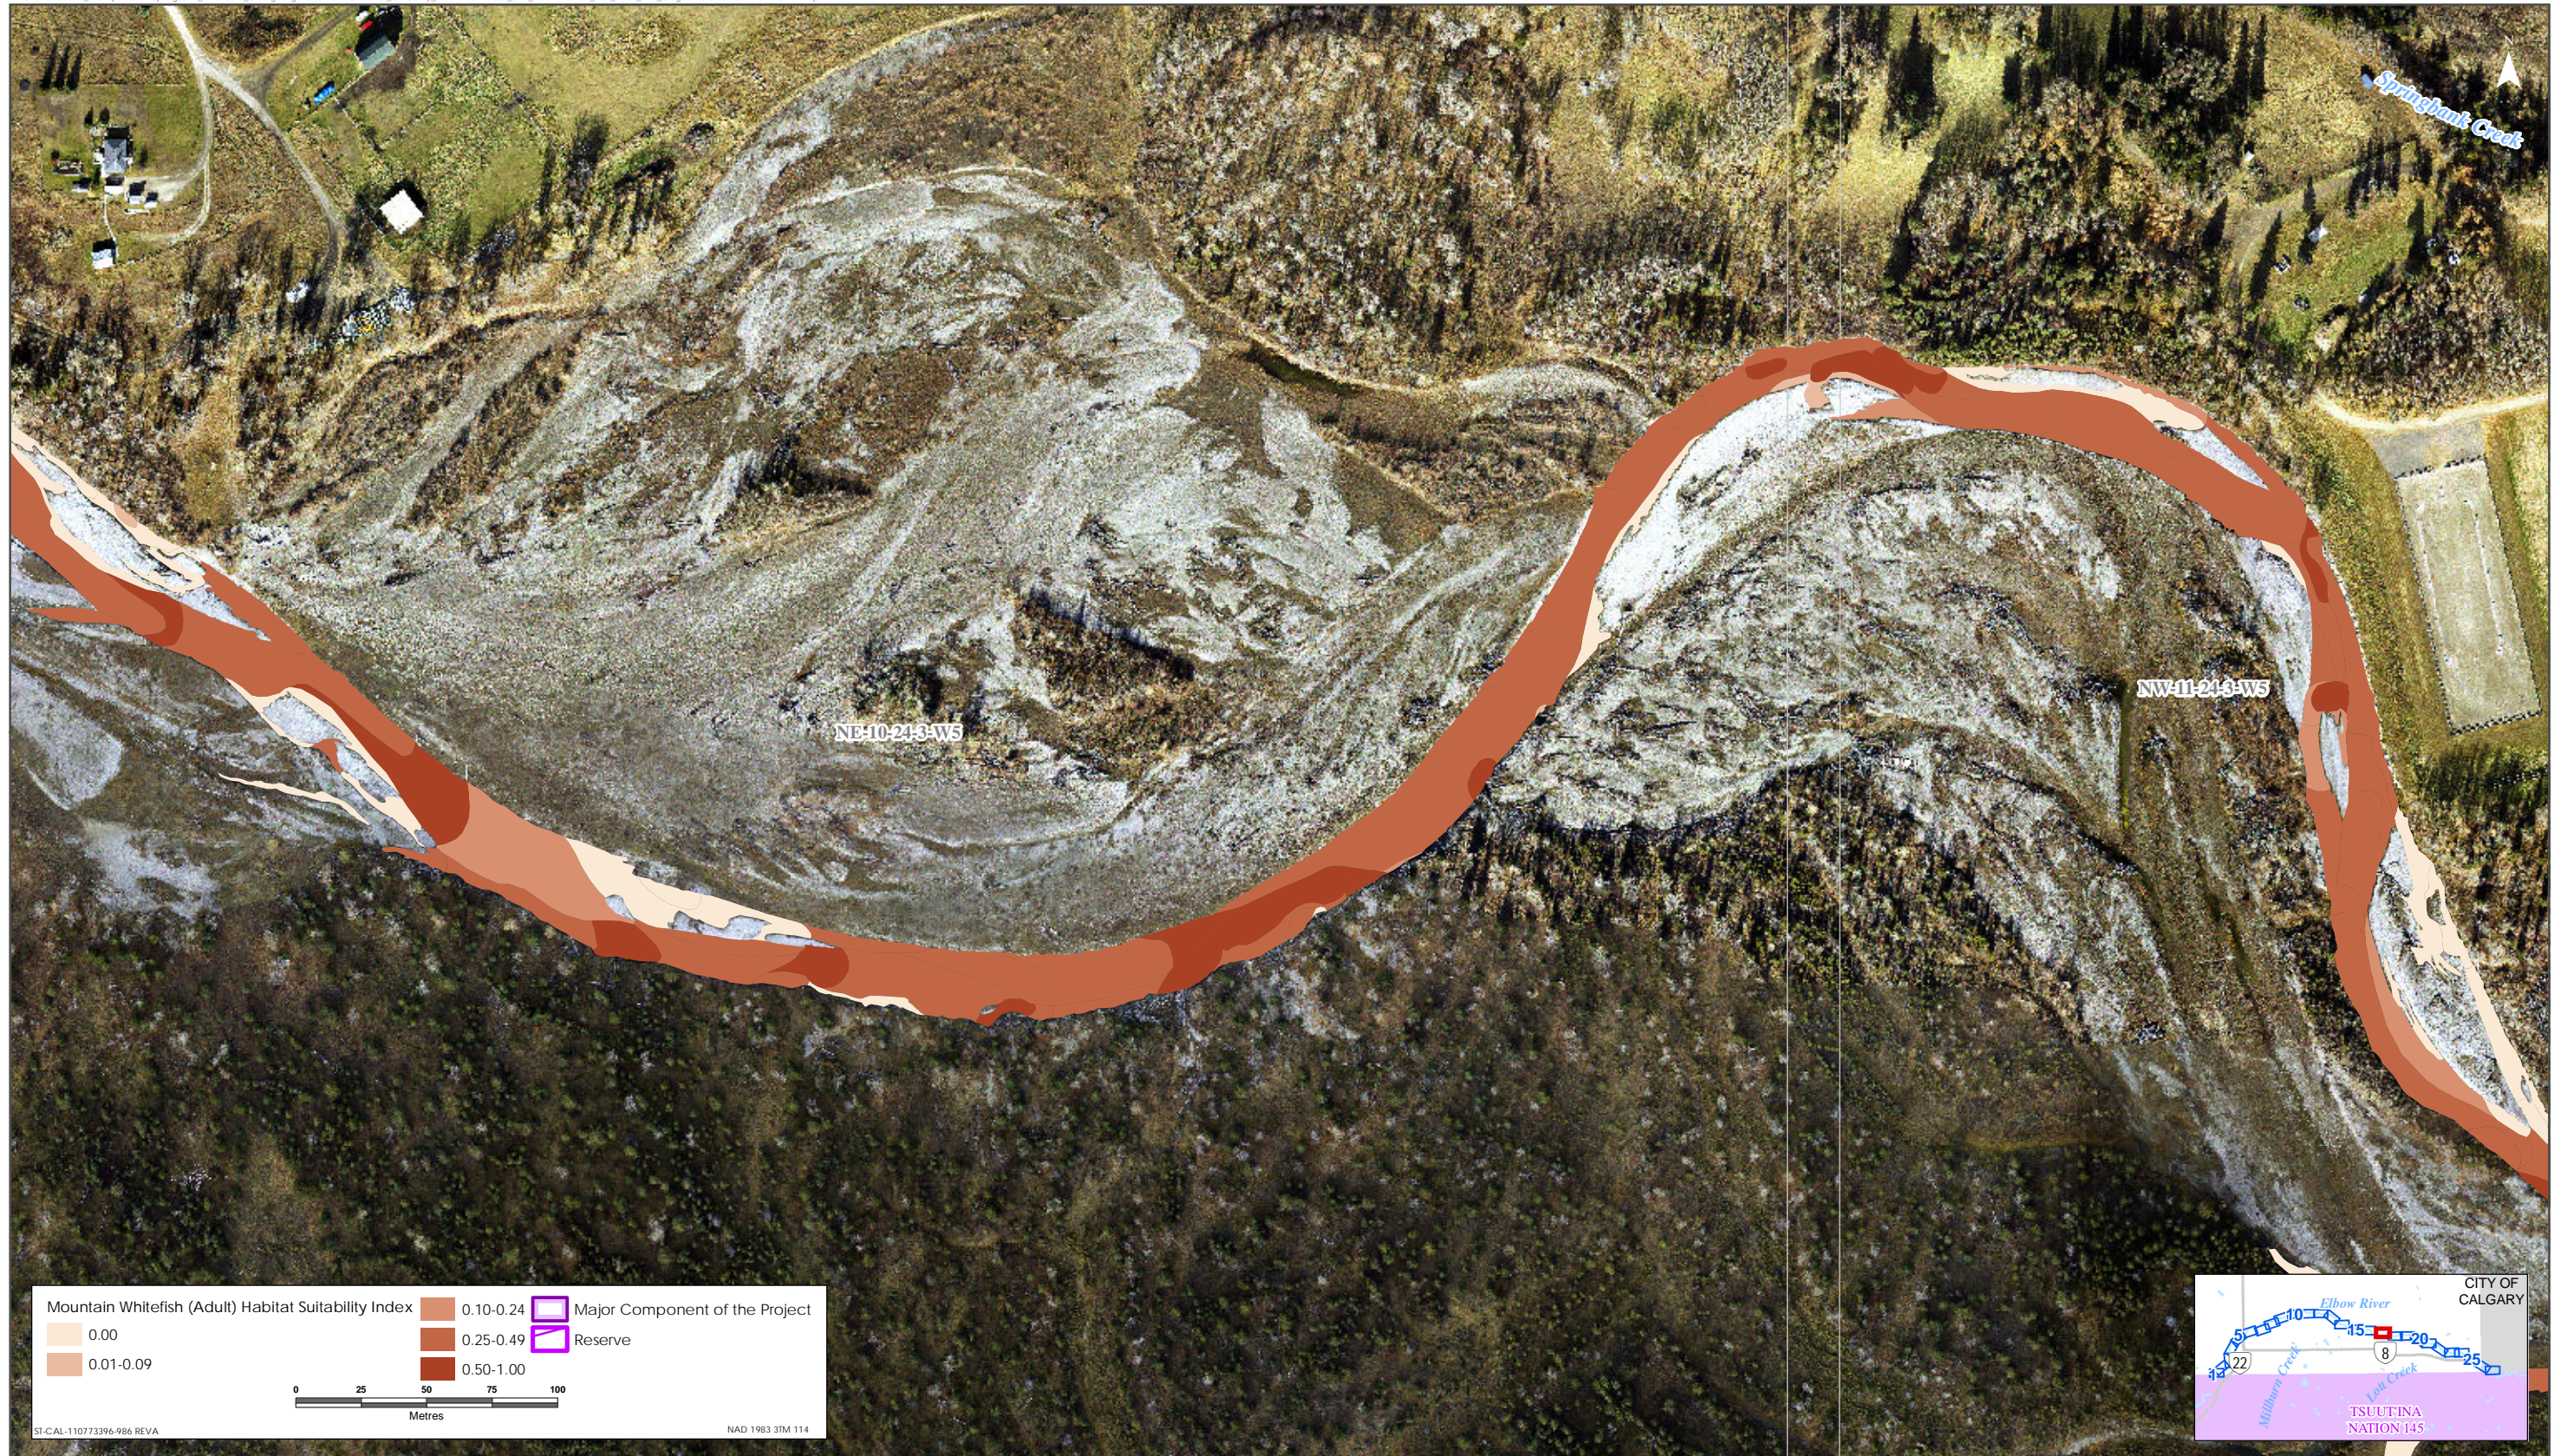

Mountain Whitefish HSI Map for Elbow River (Adult Life Stage)

Sources: Base Data - Government of Alberta, Government of Canada. Thematic Data - Stantec Ltd.
Imagery: 1.4m 10cm resolution October 2019