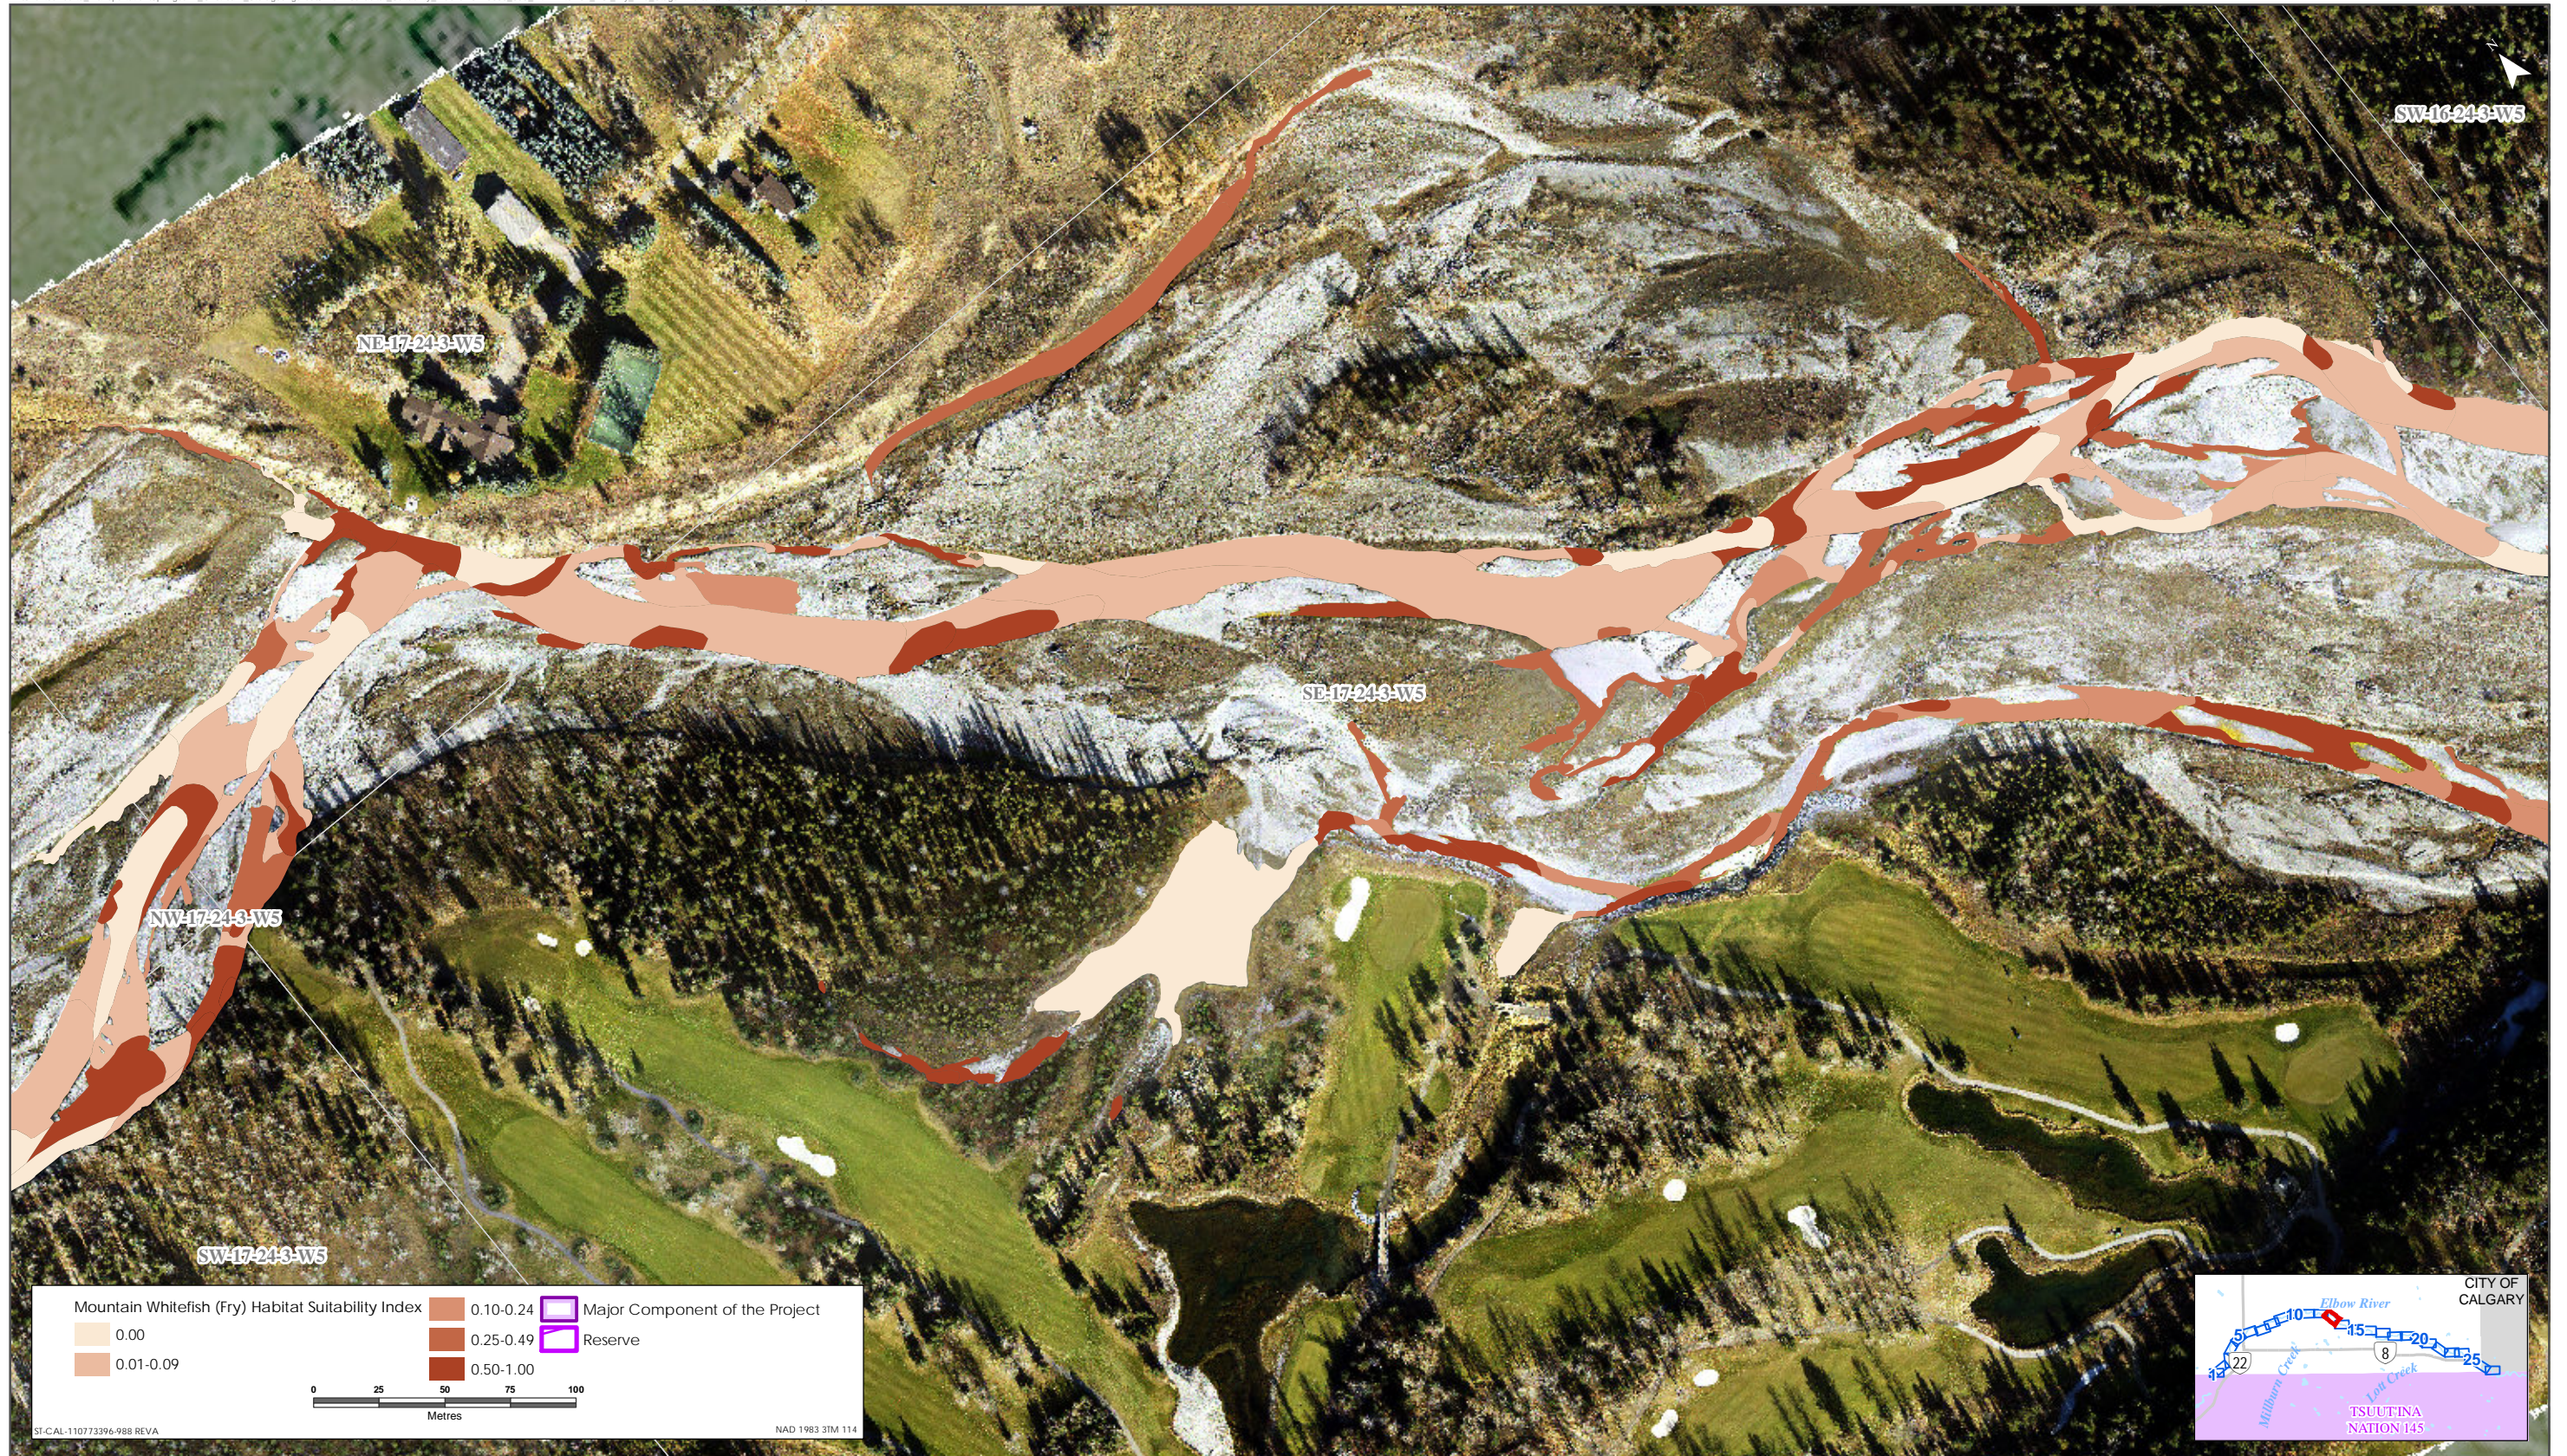

Mountain Whitefish HSI Map for Elbow River (Fry Life Stage)

Sources: Base Data - Government of Alberta, Government of Canada. Thematic Data - Stantec Ltd.
Imagery: 1:1m 10cm resolution October 2019