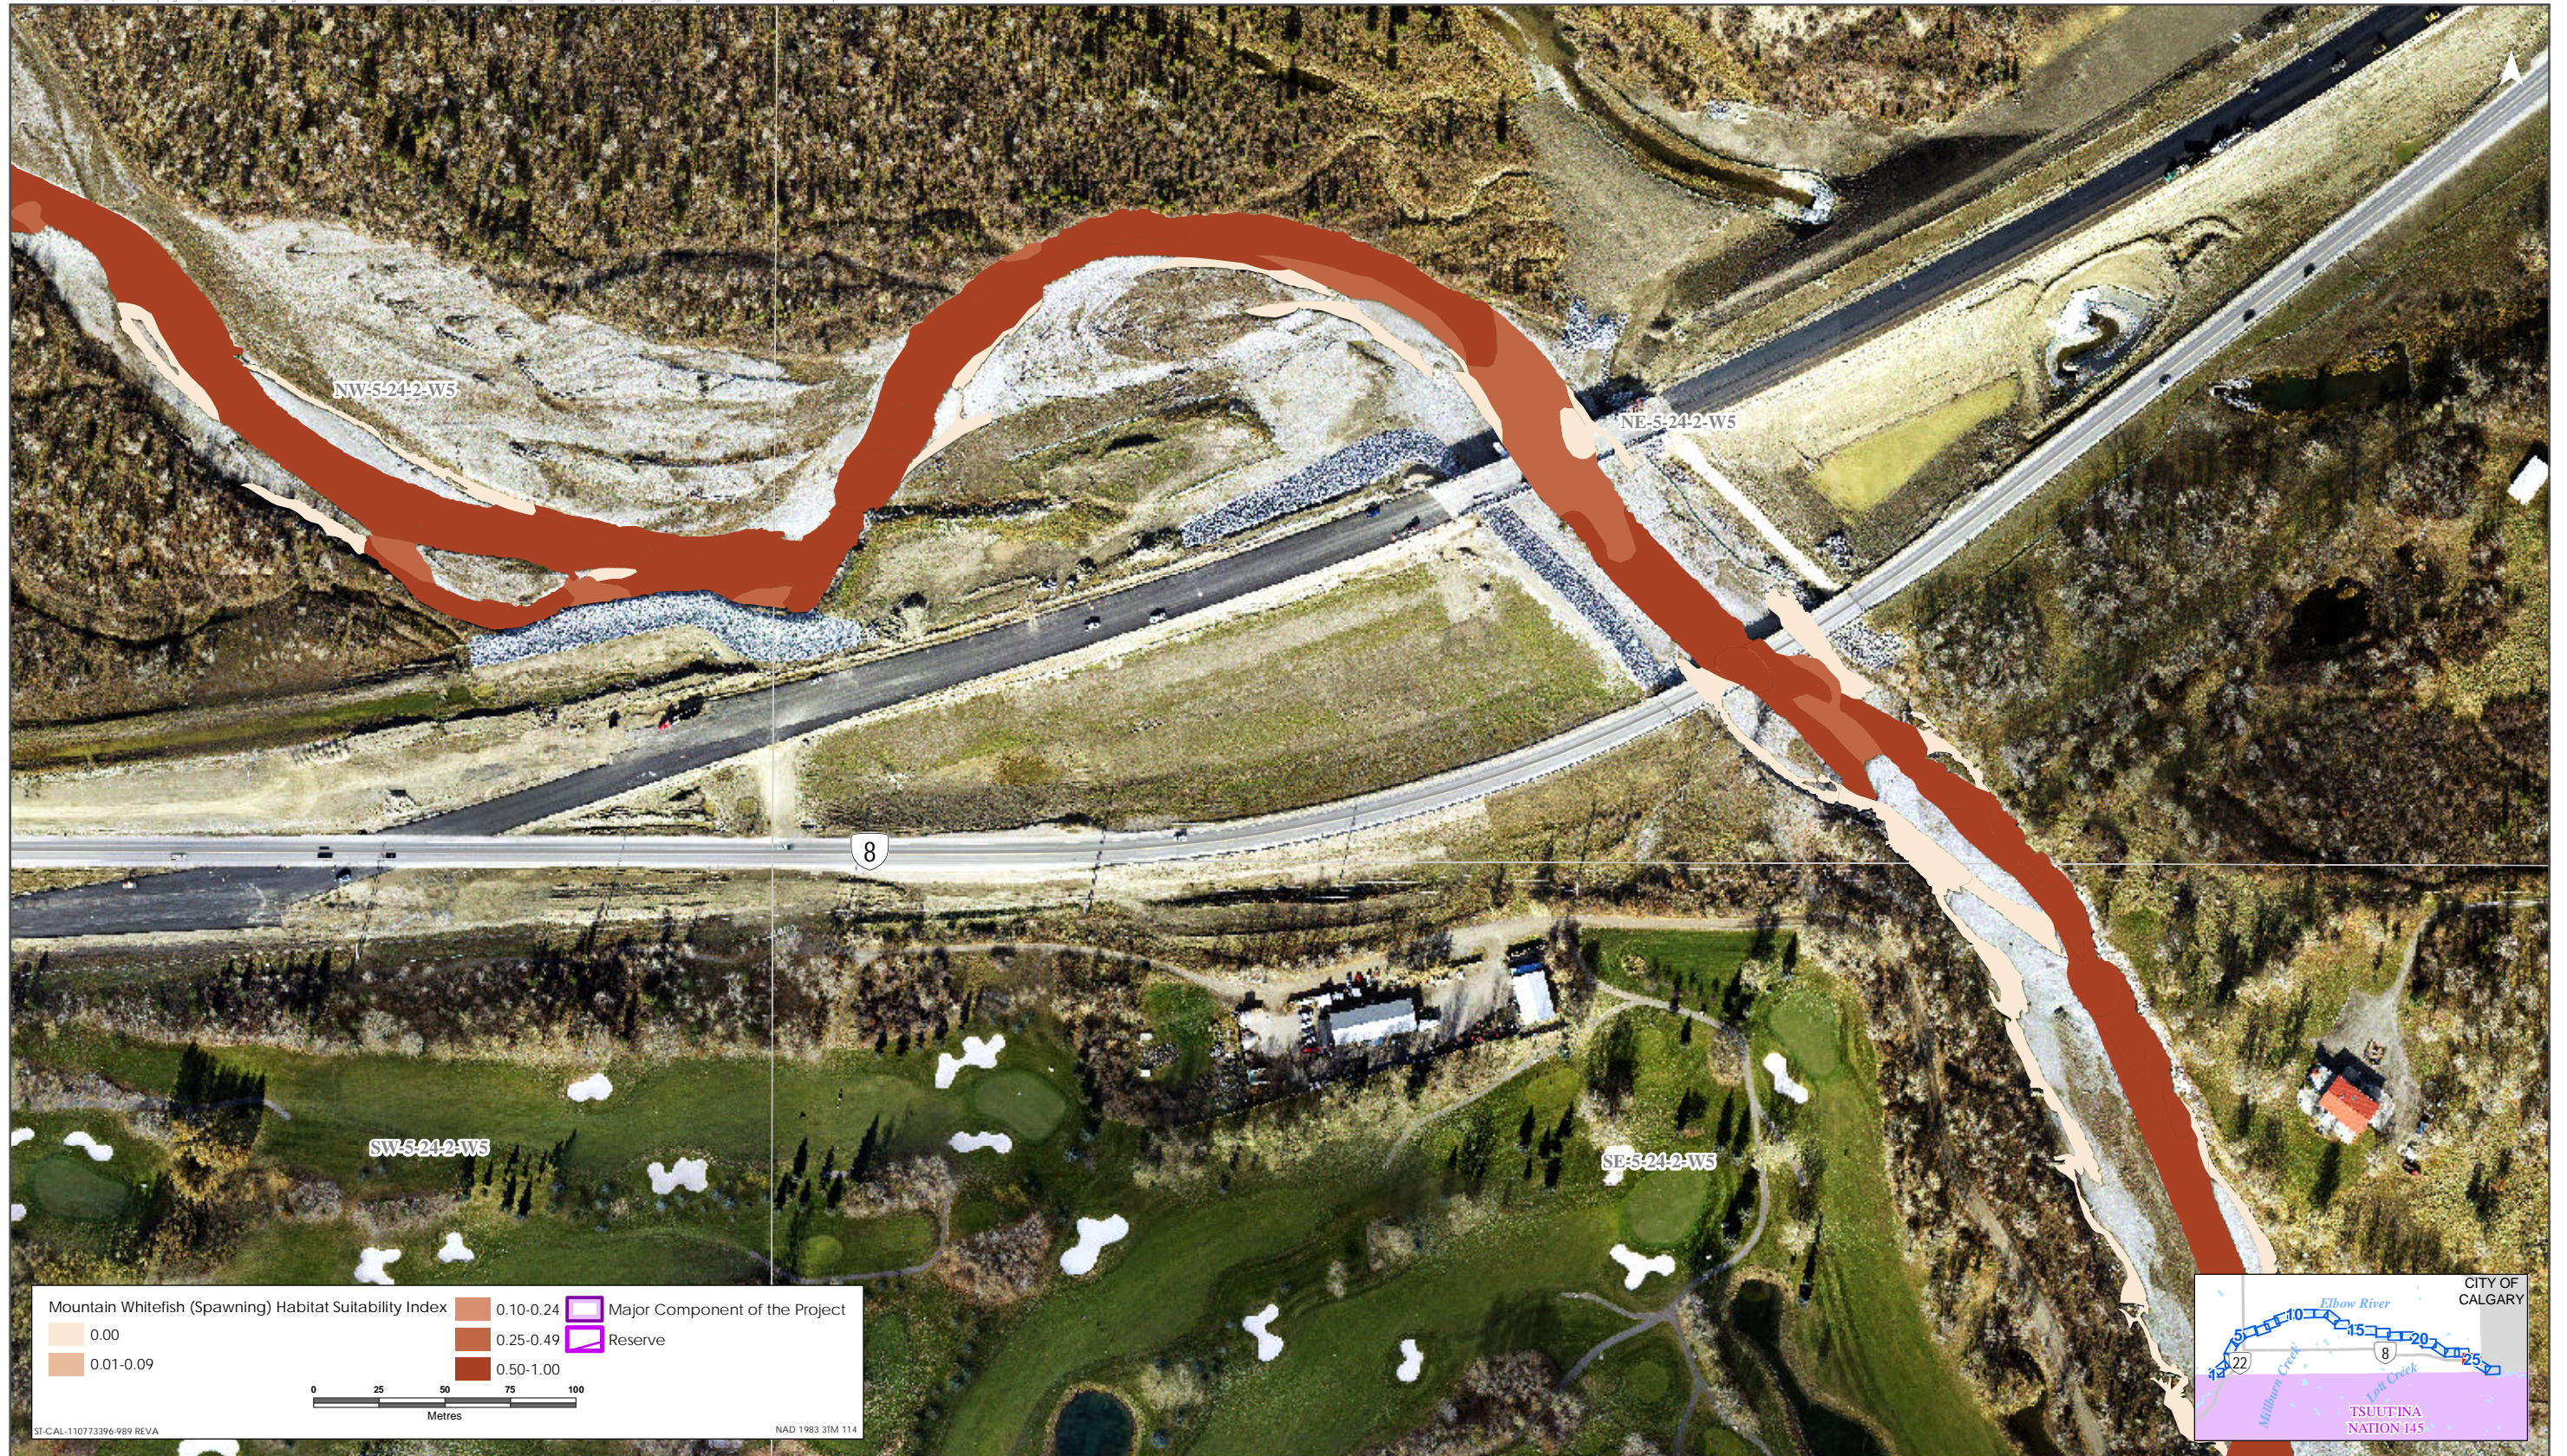

Mountain Whitefish HSI Map for Elbow River (Spawning Life Stage)

Sources: Base Data - Government of Alberta, Government of Canada. Thematic Data - Stantec Ltd. Imagery: 1.4m 10cm resolution October 2019