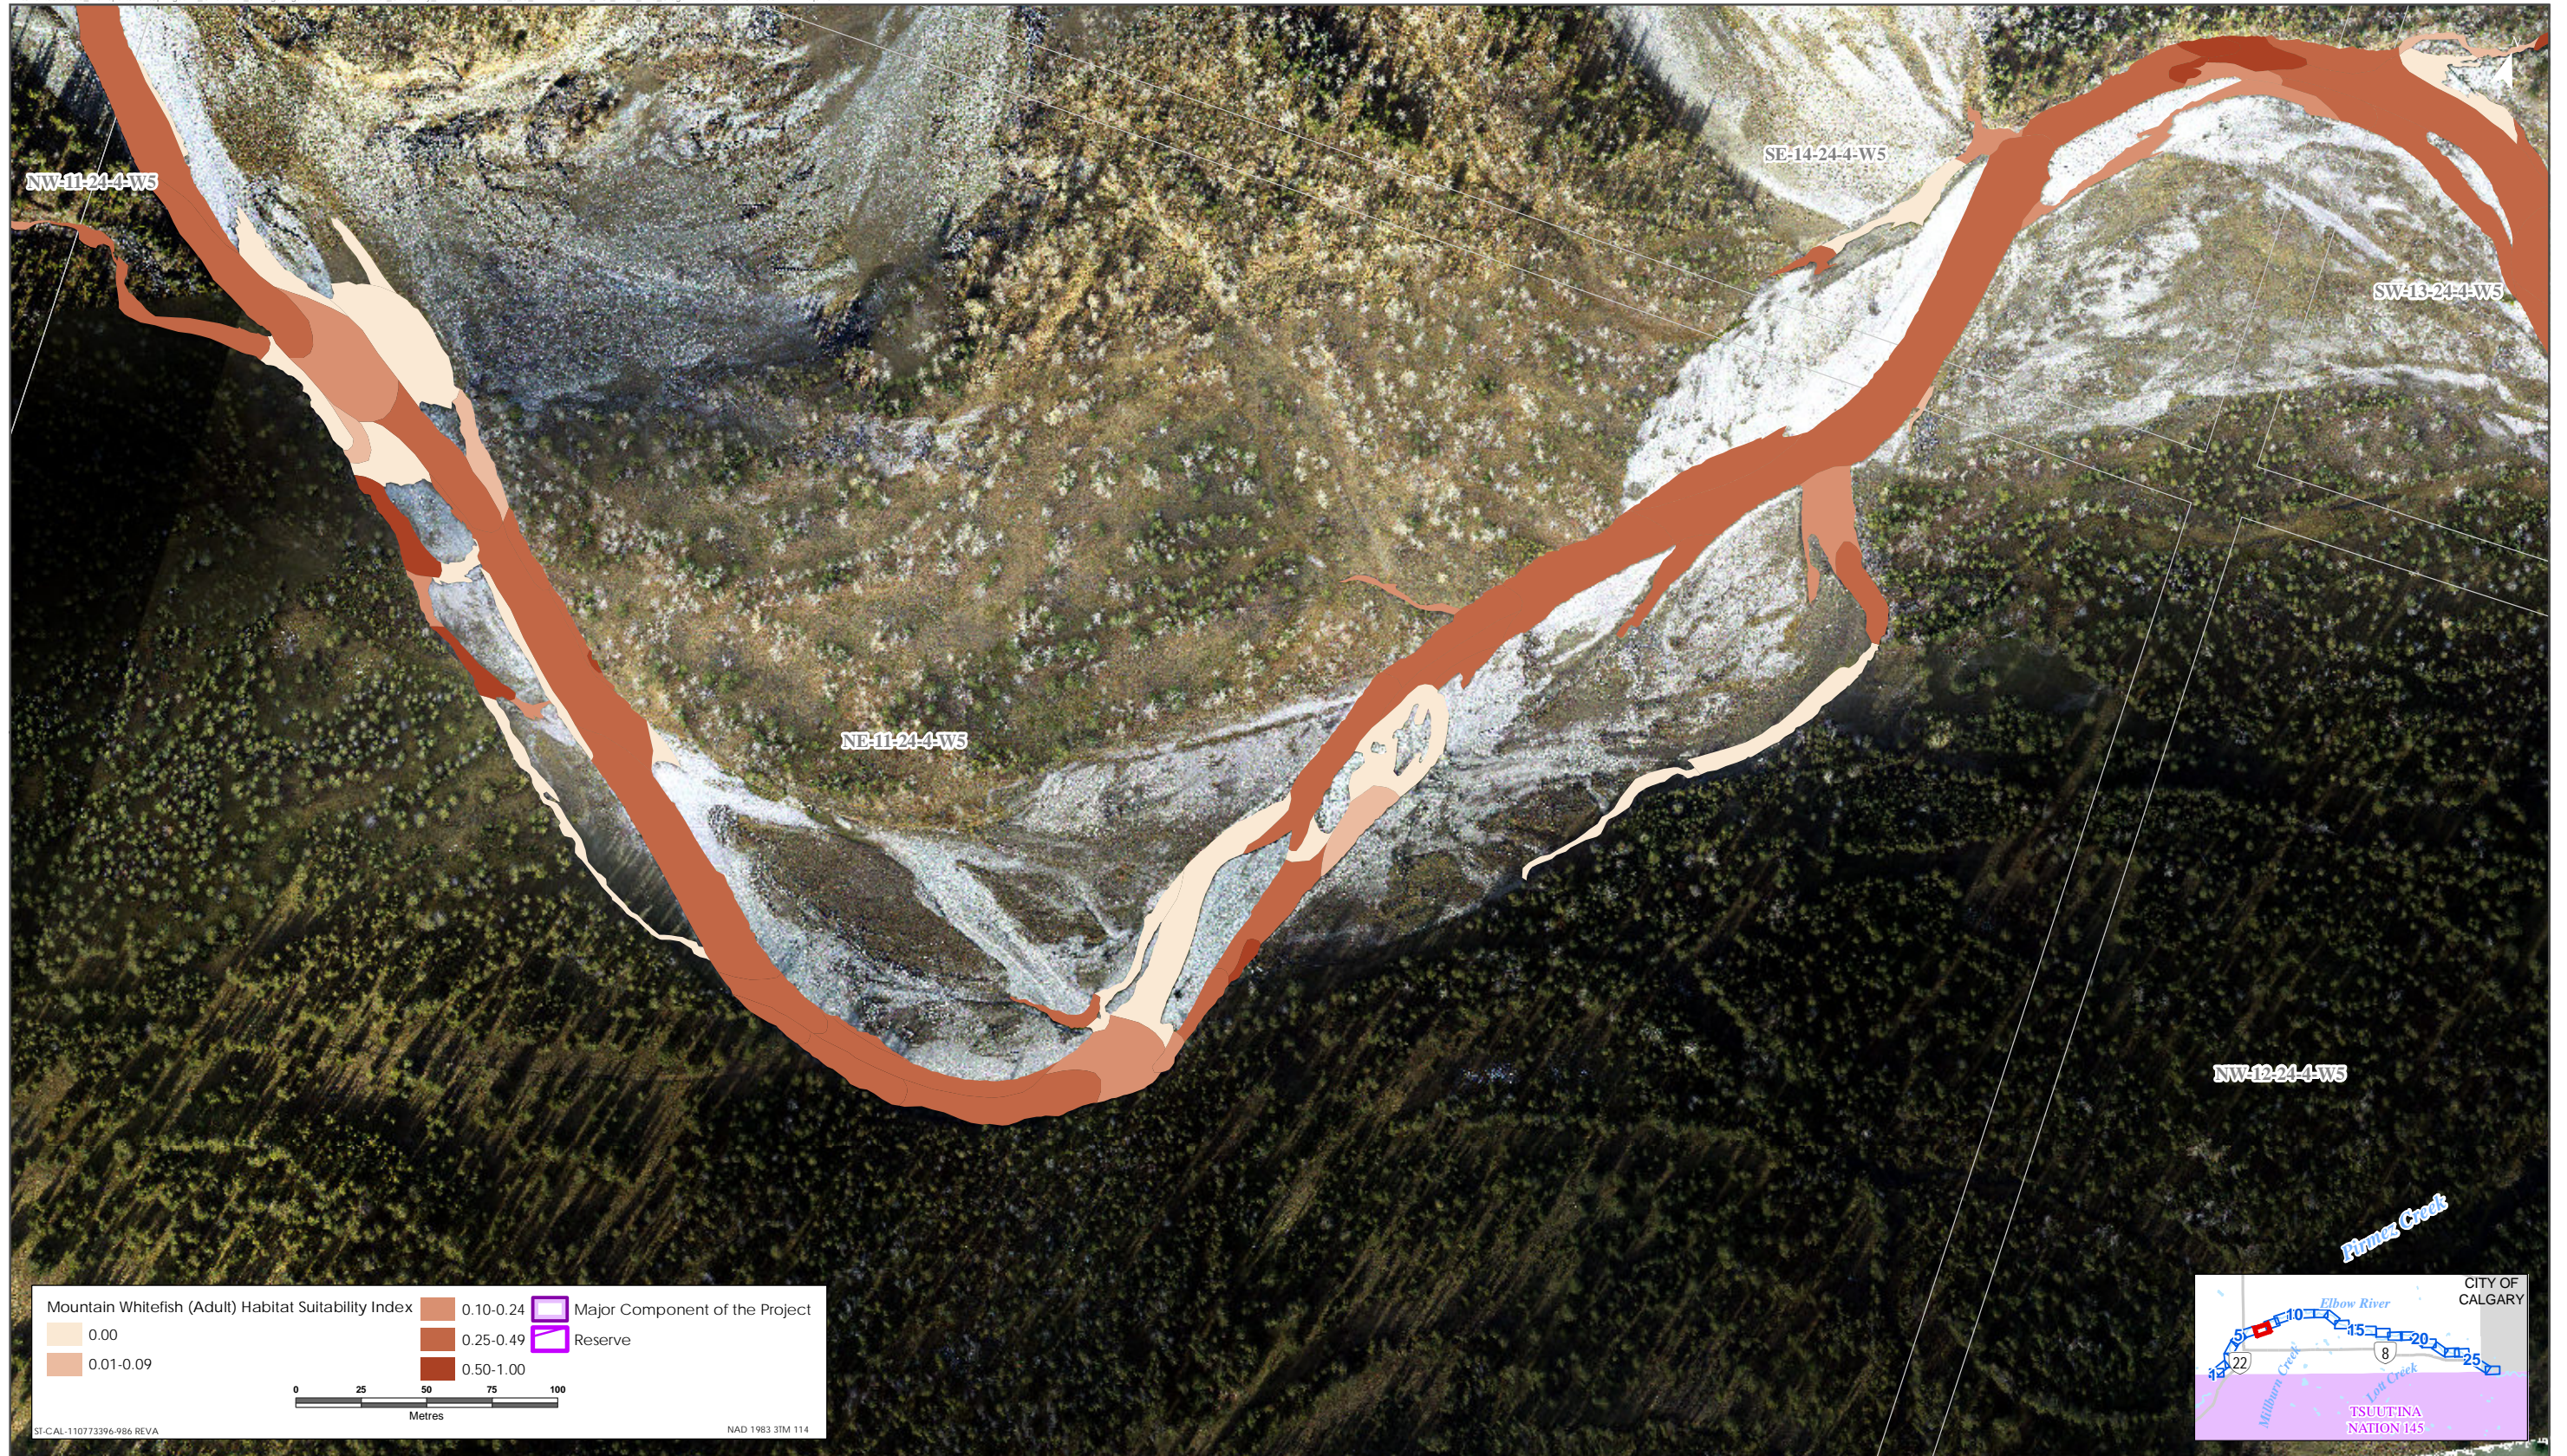

Mountain Whitefish HSI Map for Elbow River (Adult Life Stage)

Sources: Base Data - Government of Alberta, Government of Canada. Thematic Data - Stantec Ltd. Imagery: 1.4m 10cm resolution October 2019