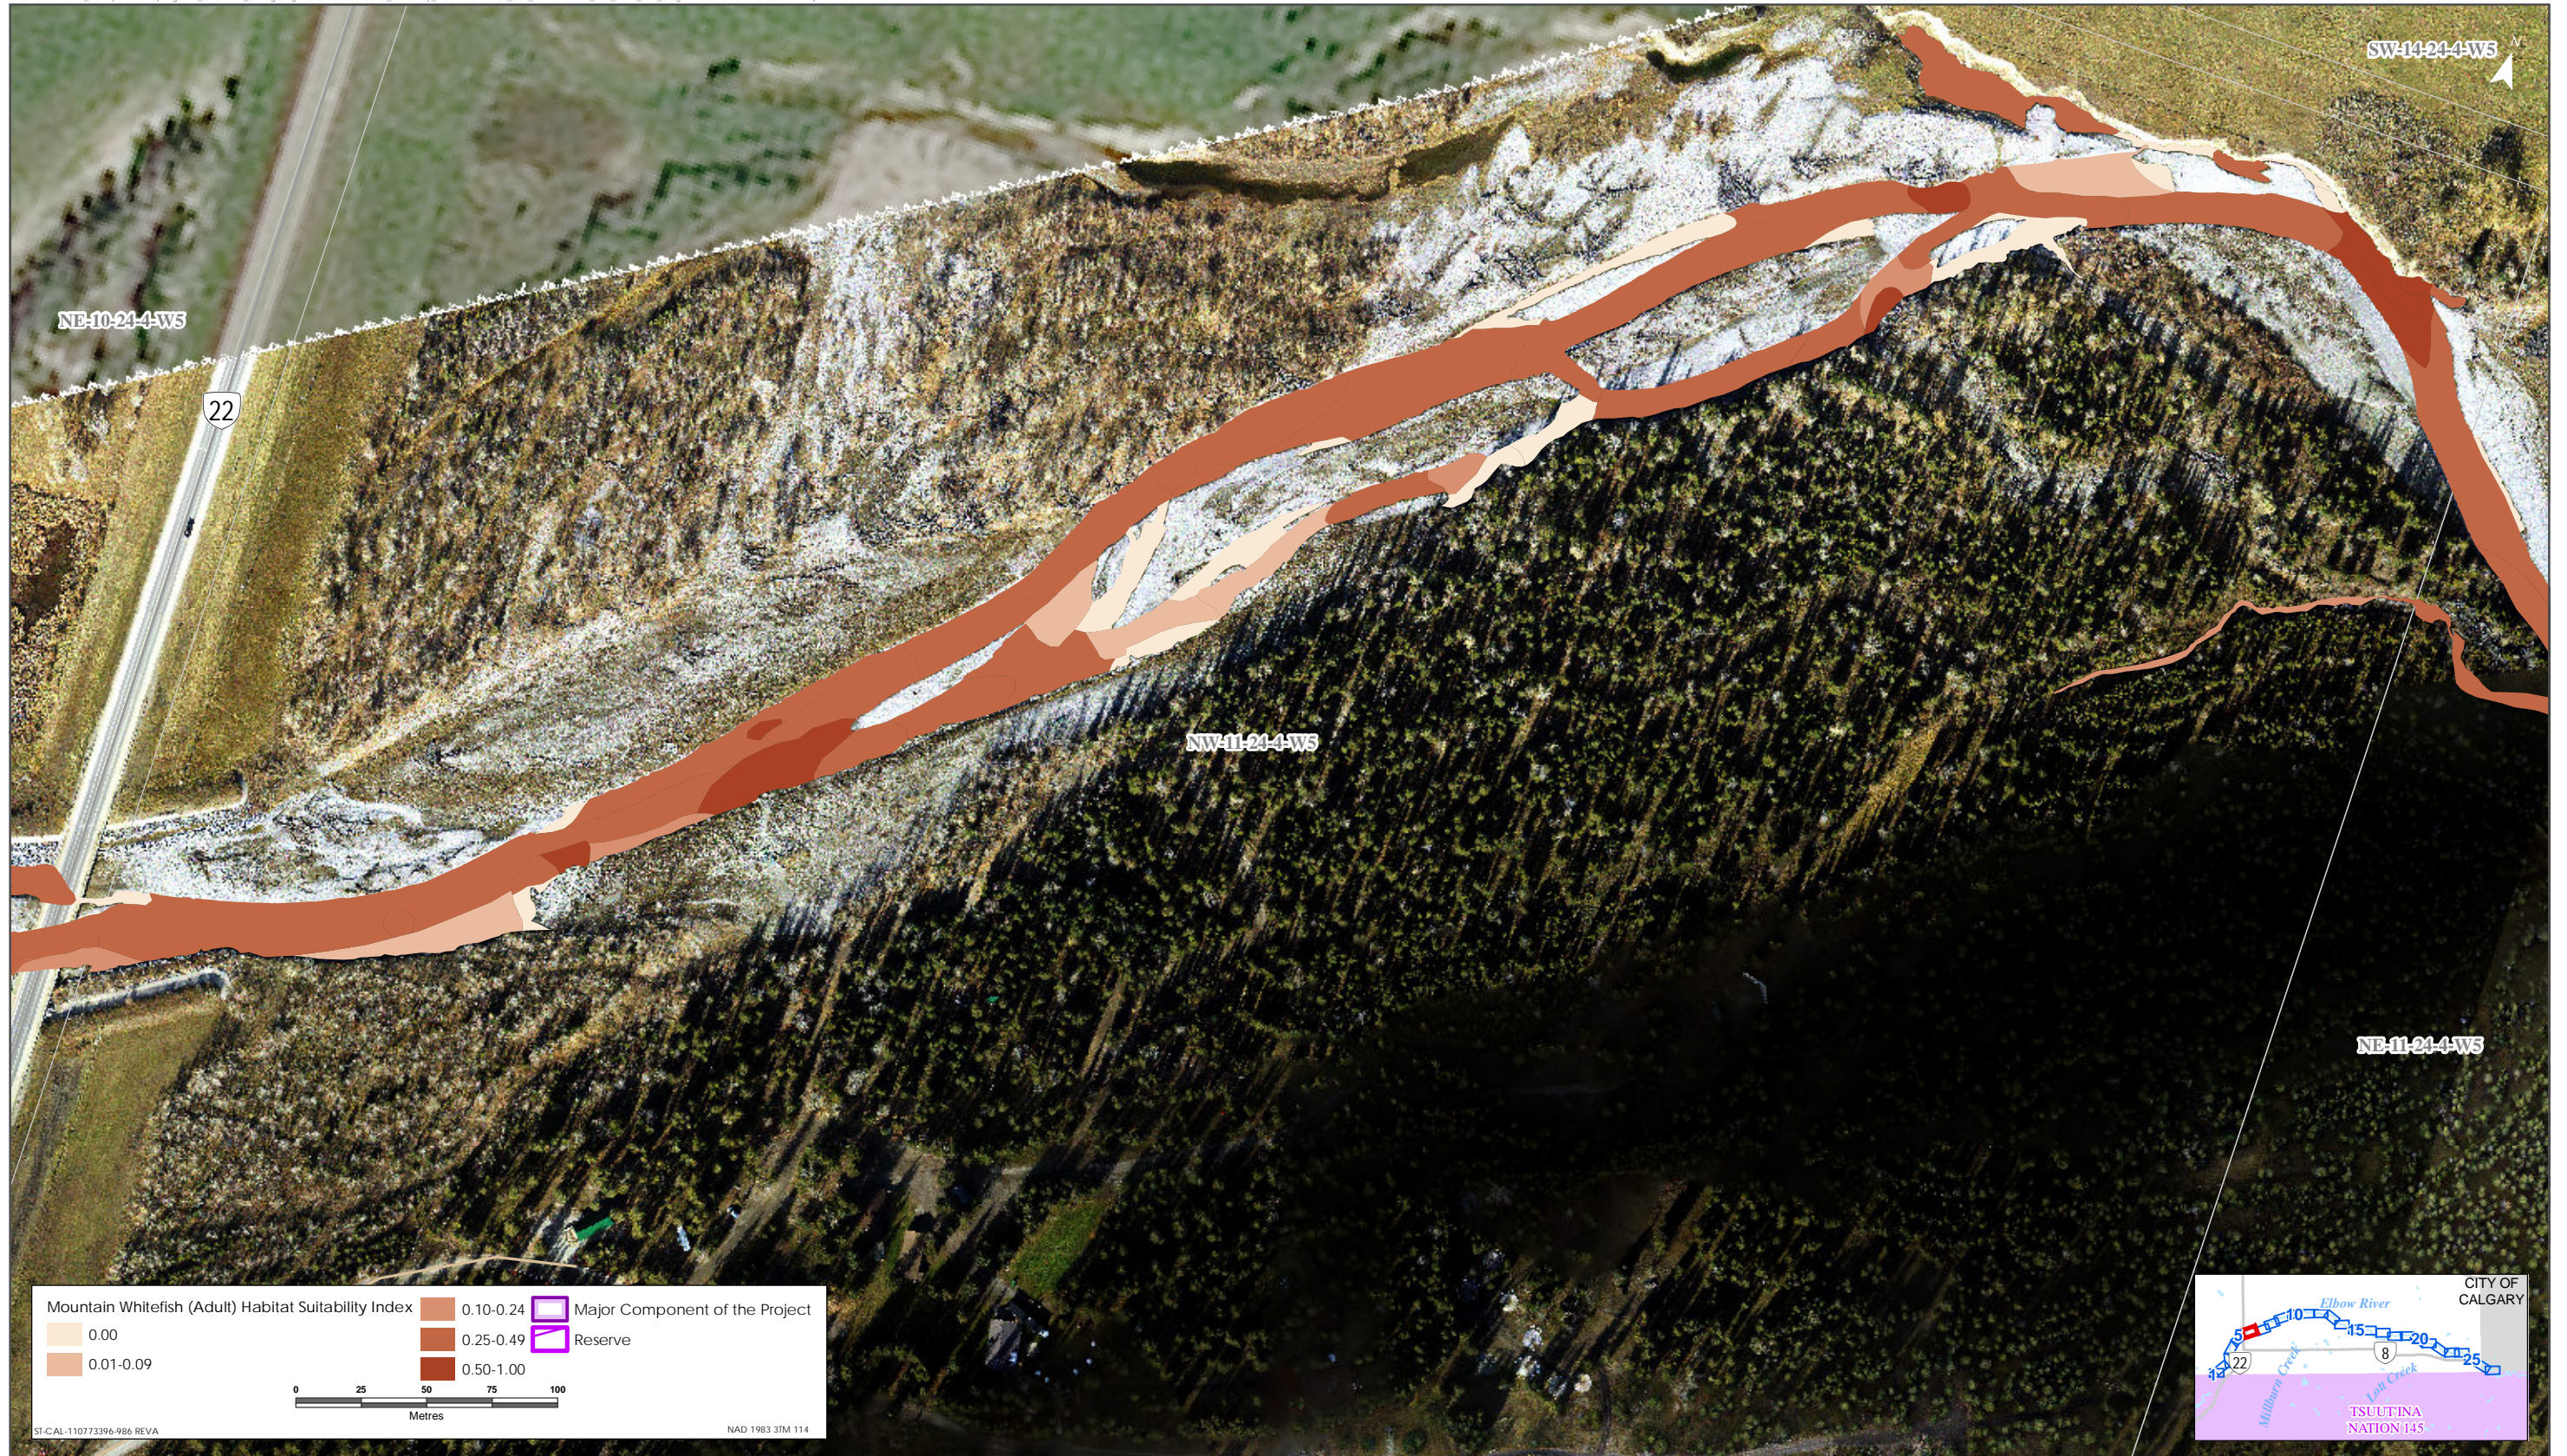

Mountain Whitefish HSI Map for Elbow River (Adult Life Stage)

Sources: Base Data - Government of Alberta, Government of Canada. Thematic Data - Stantec Ltd. Imagery: 1:10cm resolution October 2019