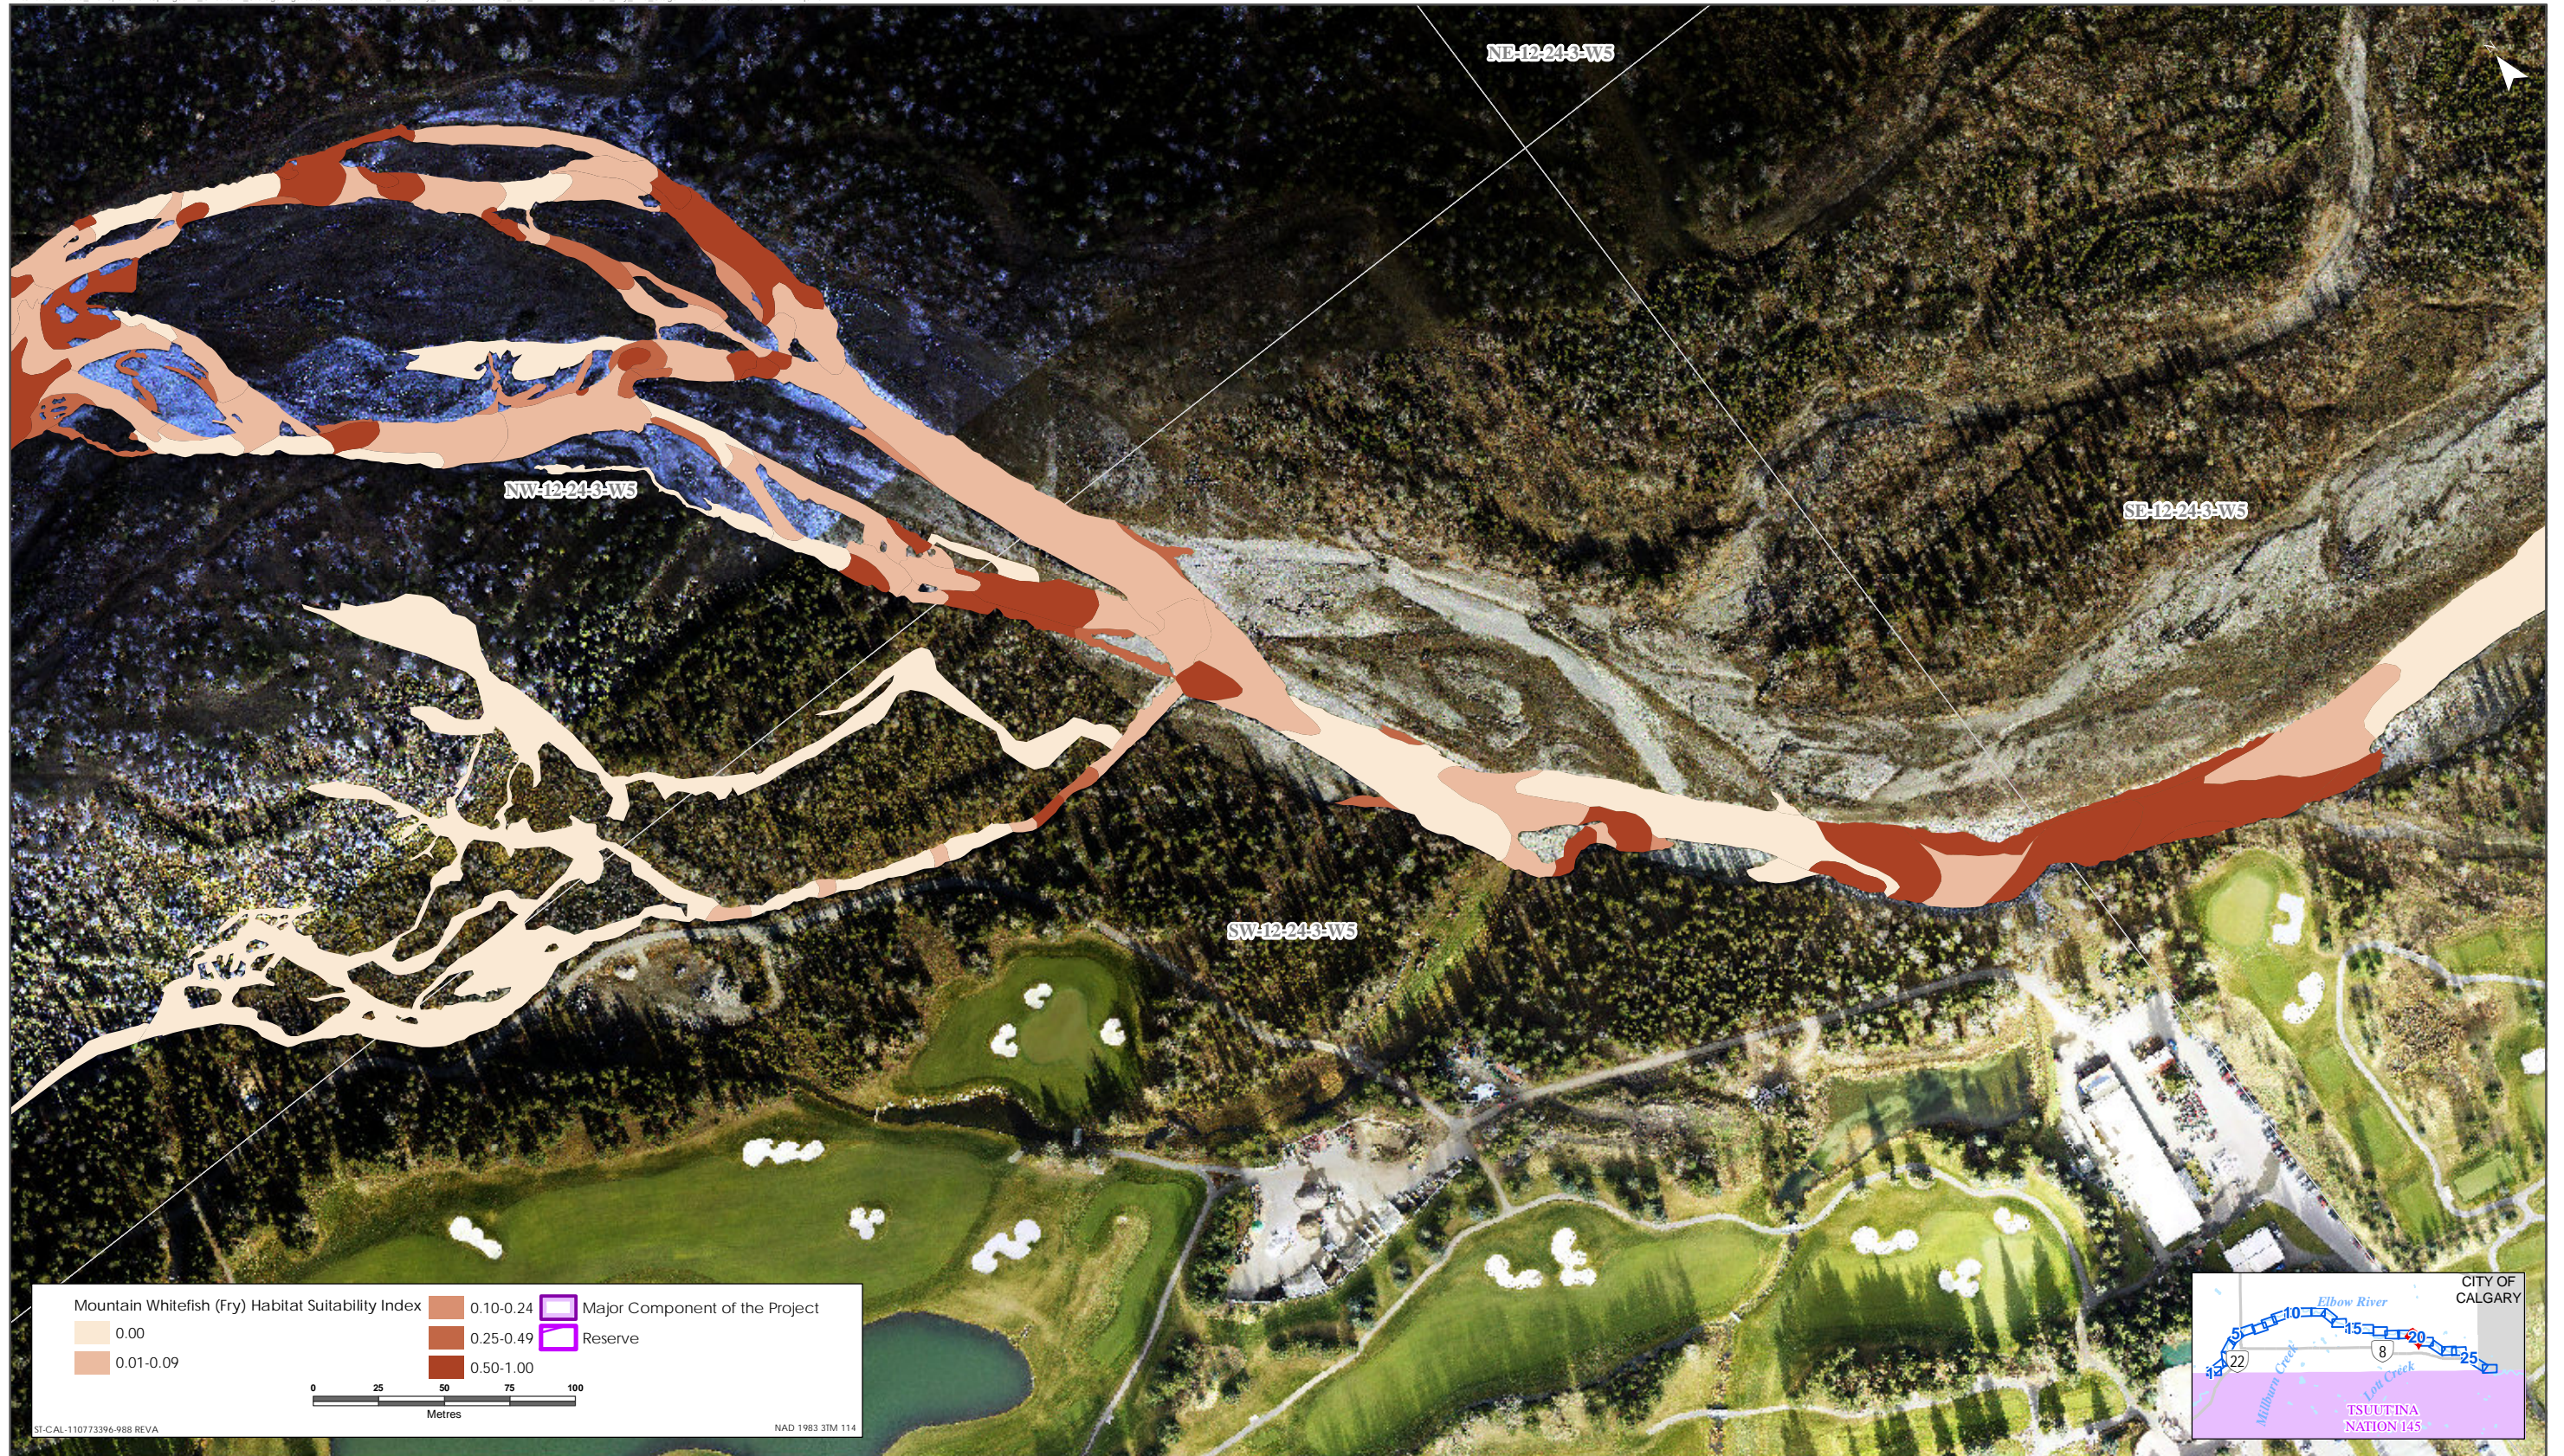

Mountain Whitefish HSI Map for Elbow River (Fry Life Stage)

Sources: Base Data - Government of Alberta, Government of Canada. Thematic Data - Stantec Ltd. Imagery: 1:1m 10cm resolution October 2019