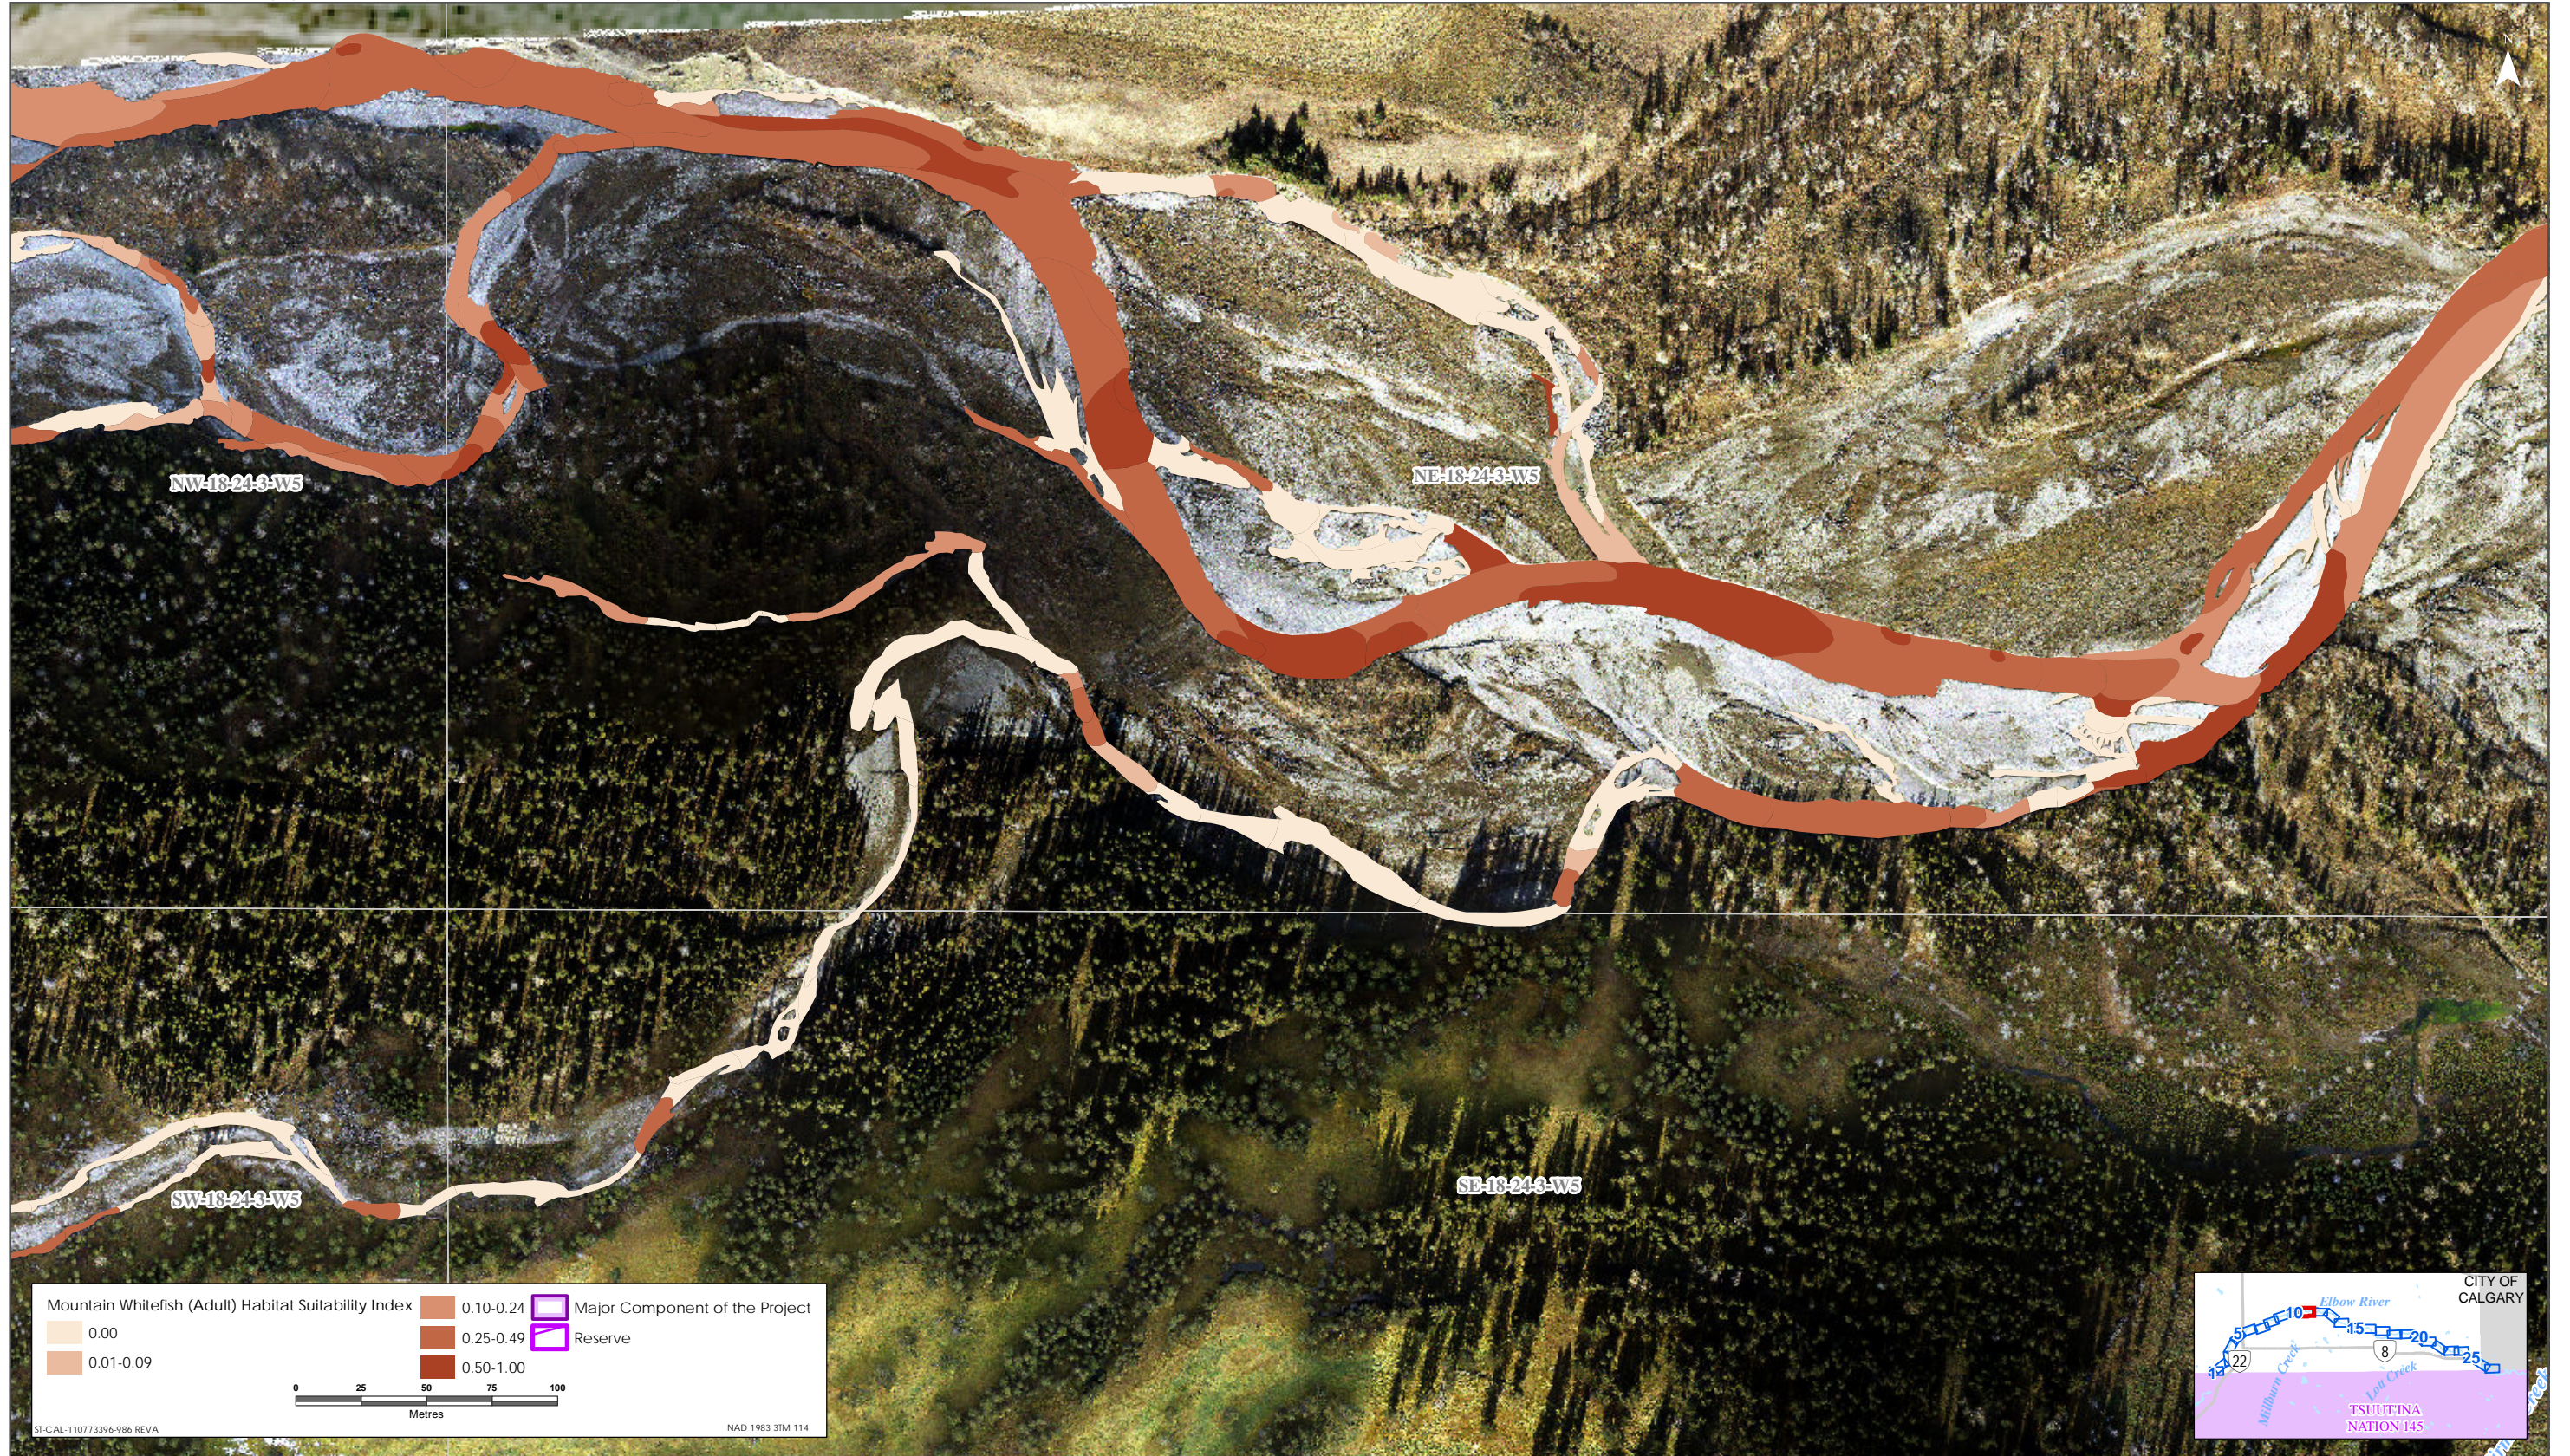

Mountain Whitefish HSI Map for Elbow River (Adult Life Stage)

Sources: Base Data - Government of Alberta, Government of Canada. Thematic Data - Stantec Ltd. Imagery: 1.4m 10cm resolution October 2019