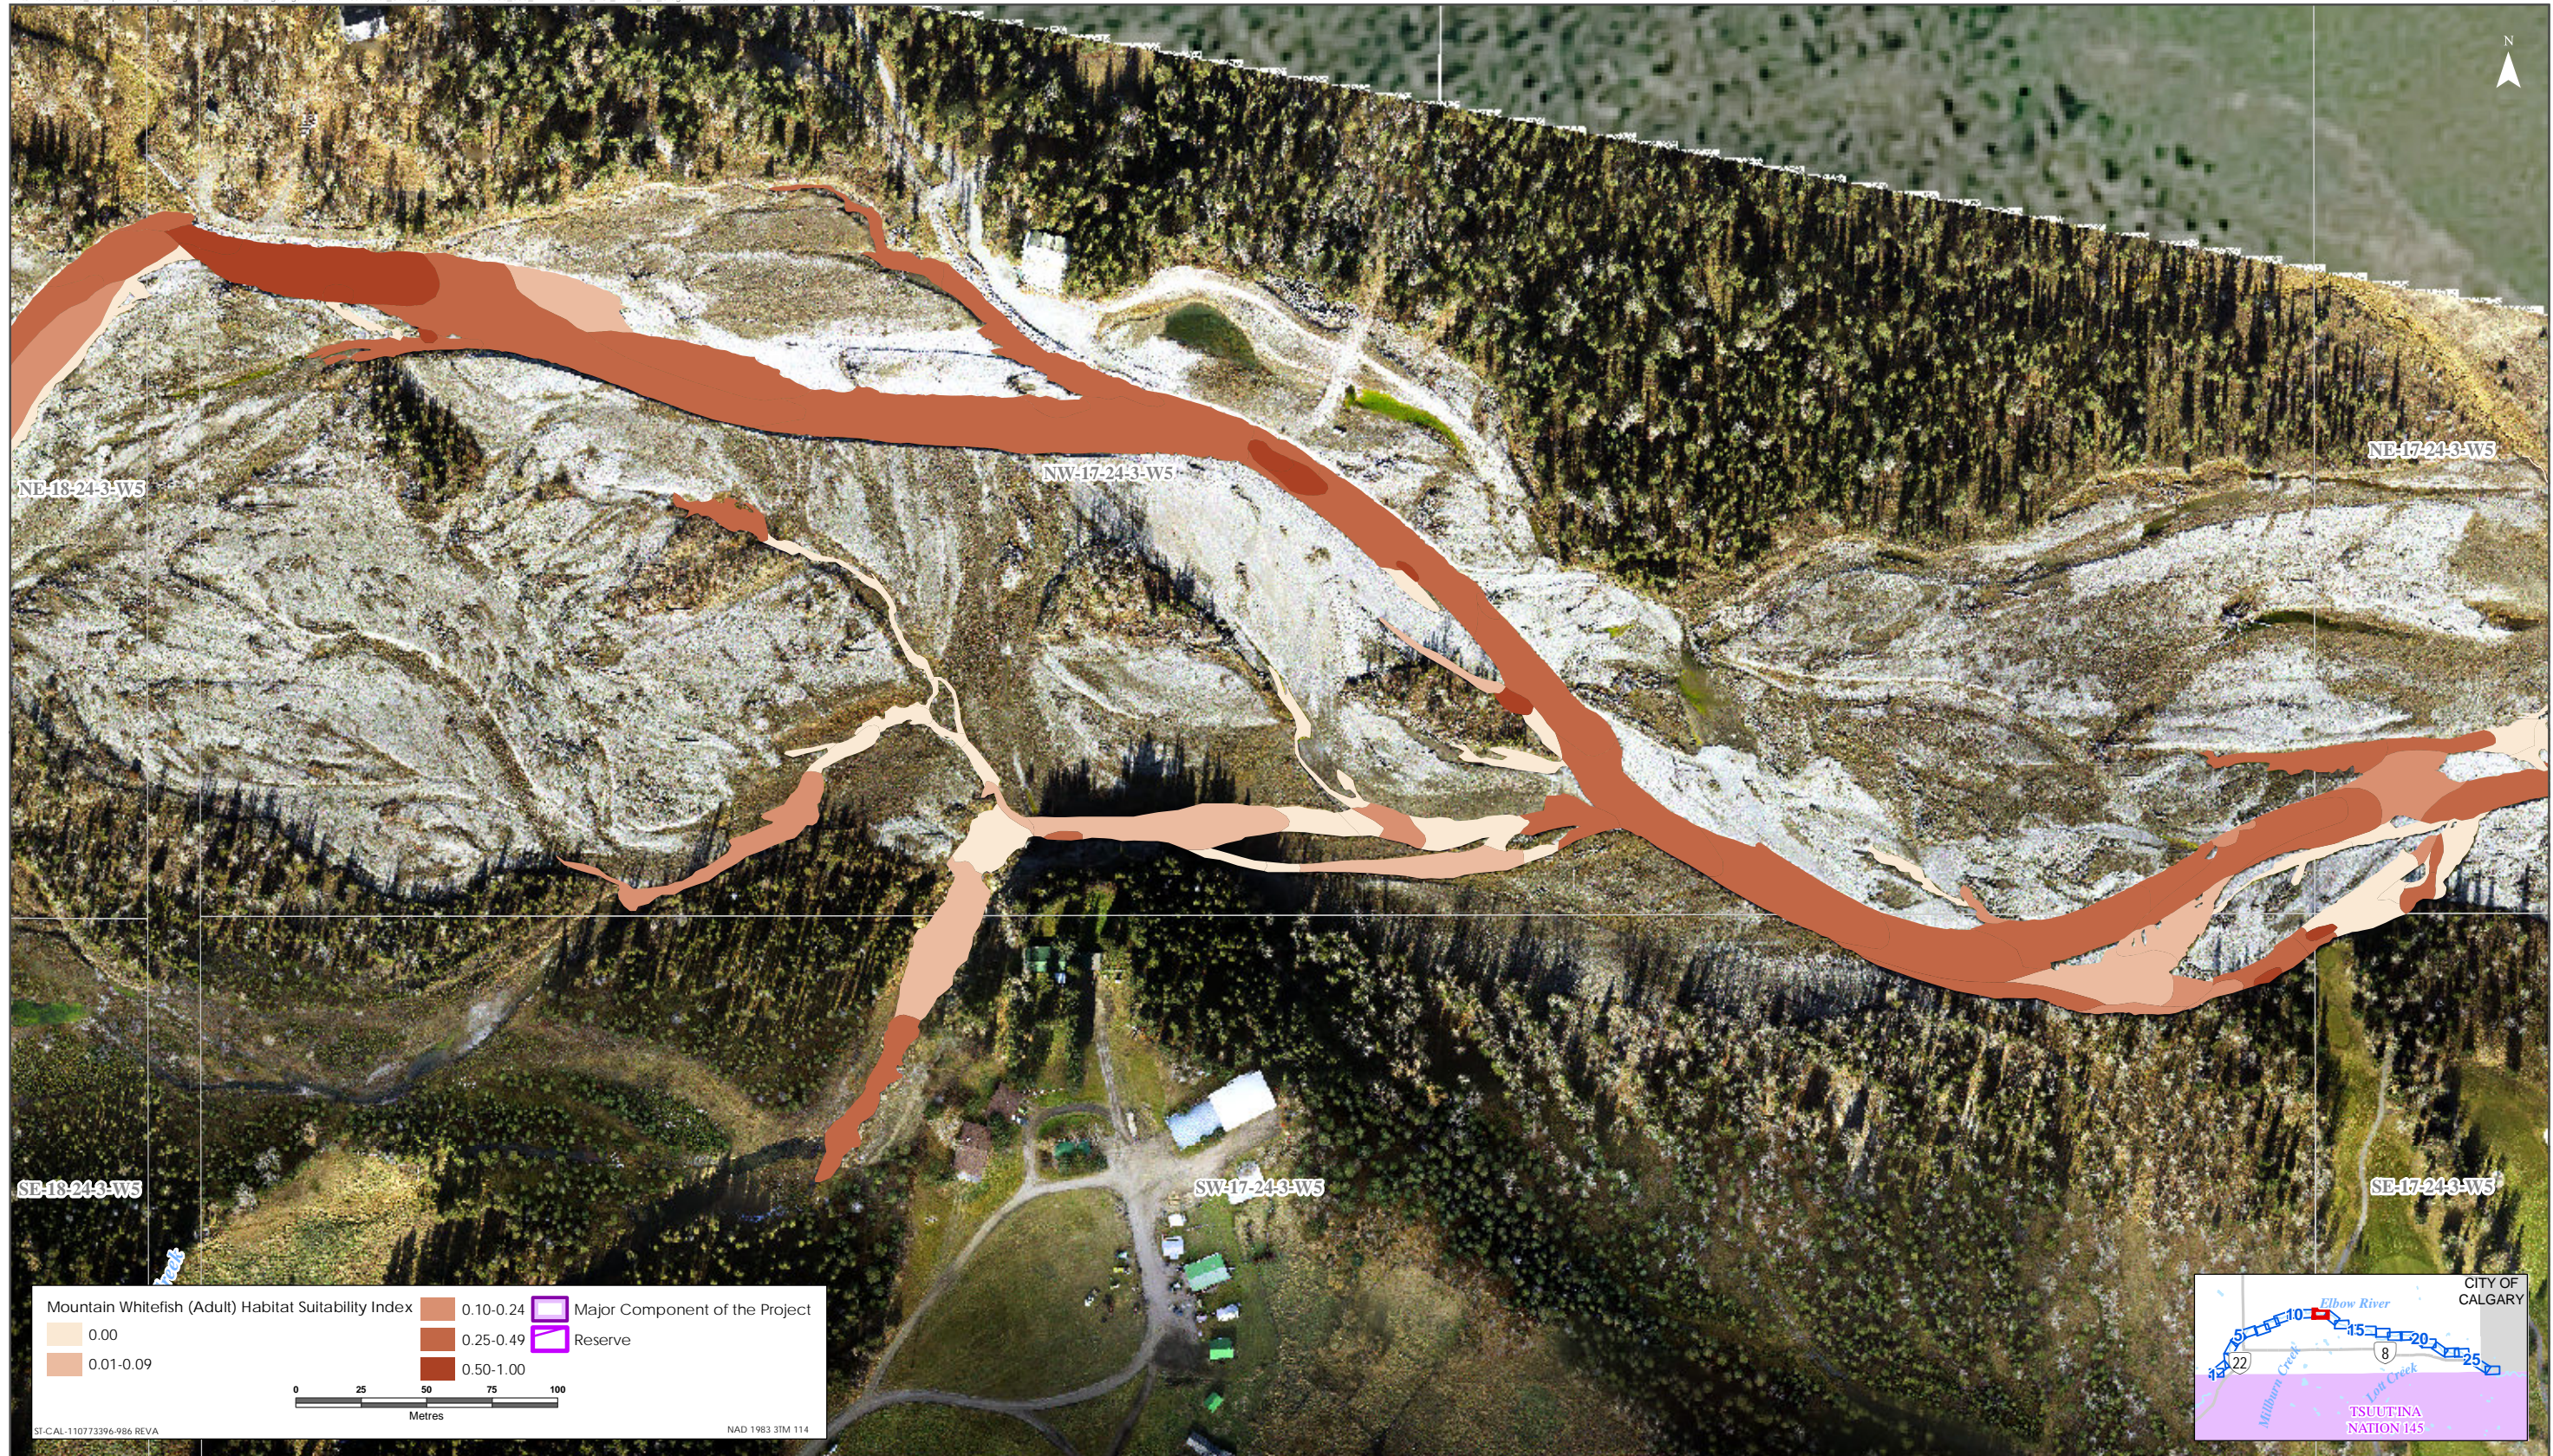

Mountain Whitefish HSI Map for Elbow River (Adult Life Stage)

Sources: Base Data - Government of Alberta, Government of Canada. Thematic Data - Stantec Ltd. Imagery: 1.4m 10cm resolution October 2019