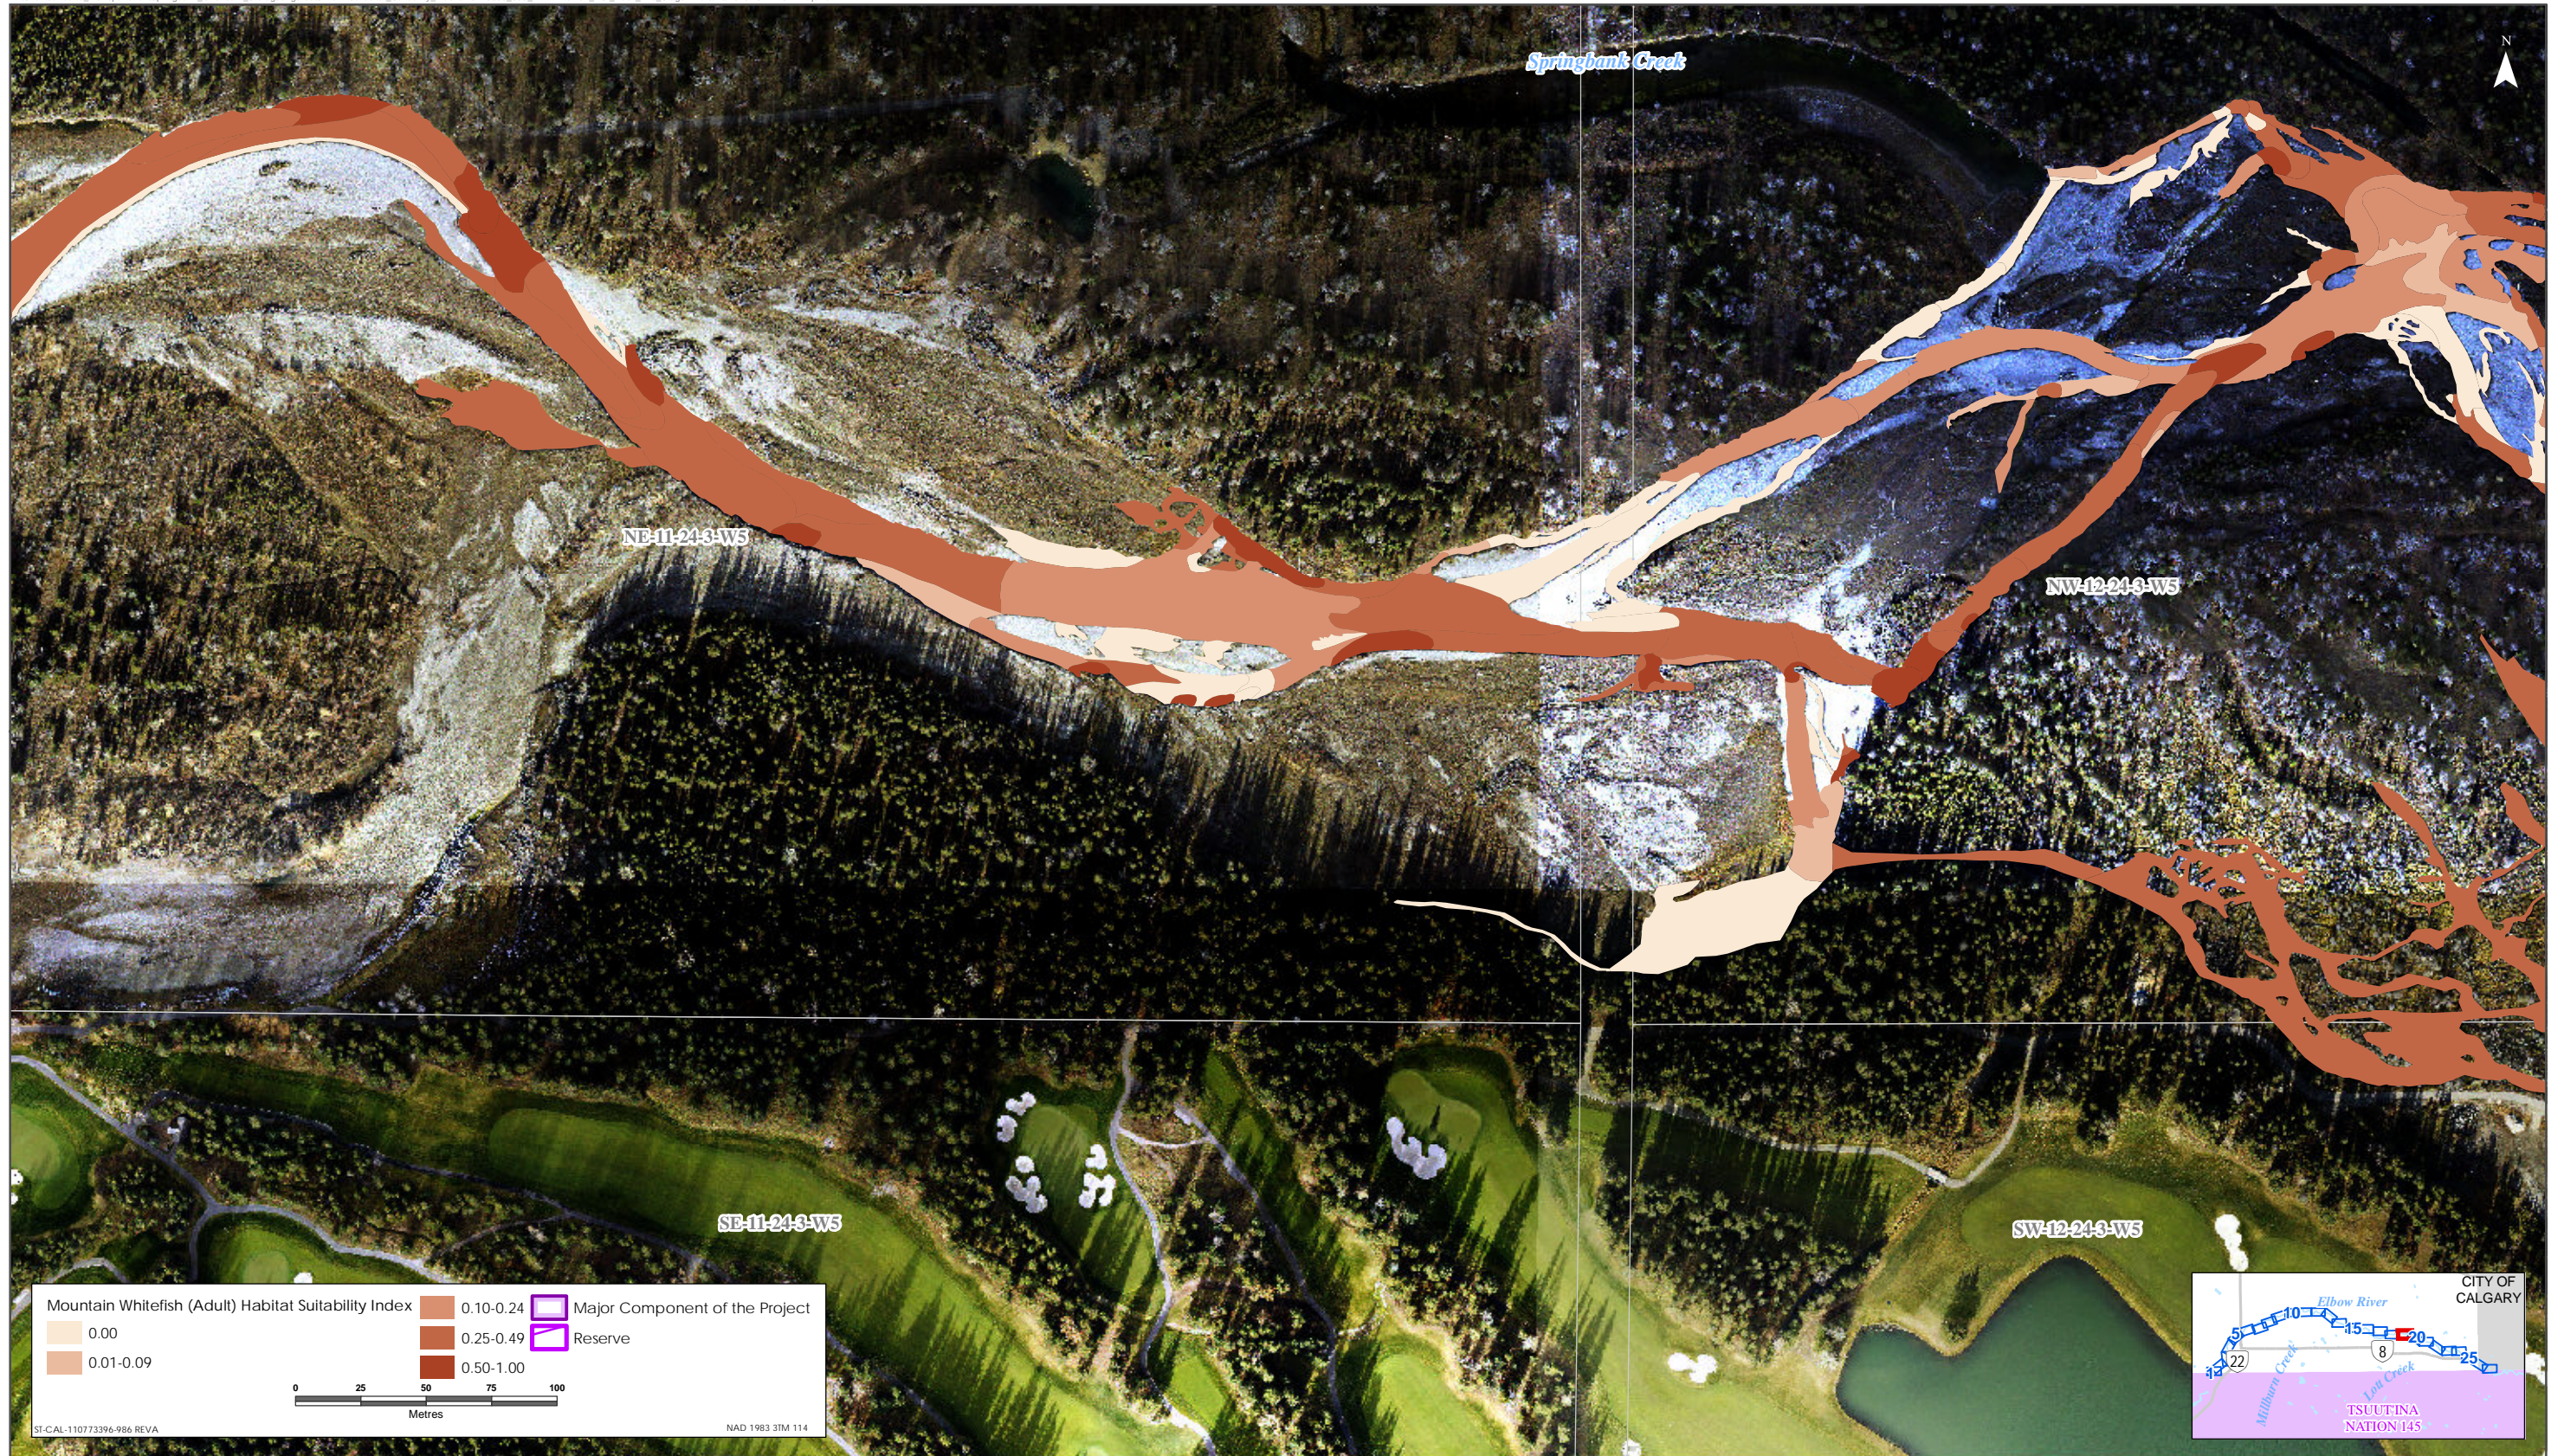

Mountain Whitefish HSI Map for Elbow River (Adult Life Stage)

Sources: Base Data - Government of Alberta, Government of Canada. Thematic Data - Stantec Ltd. Imagery: 1.4m 10cm resolution October 2019