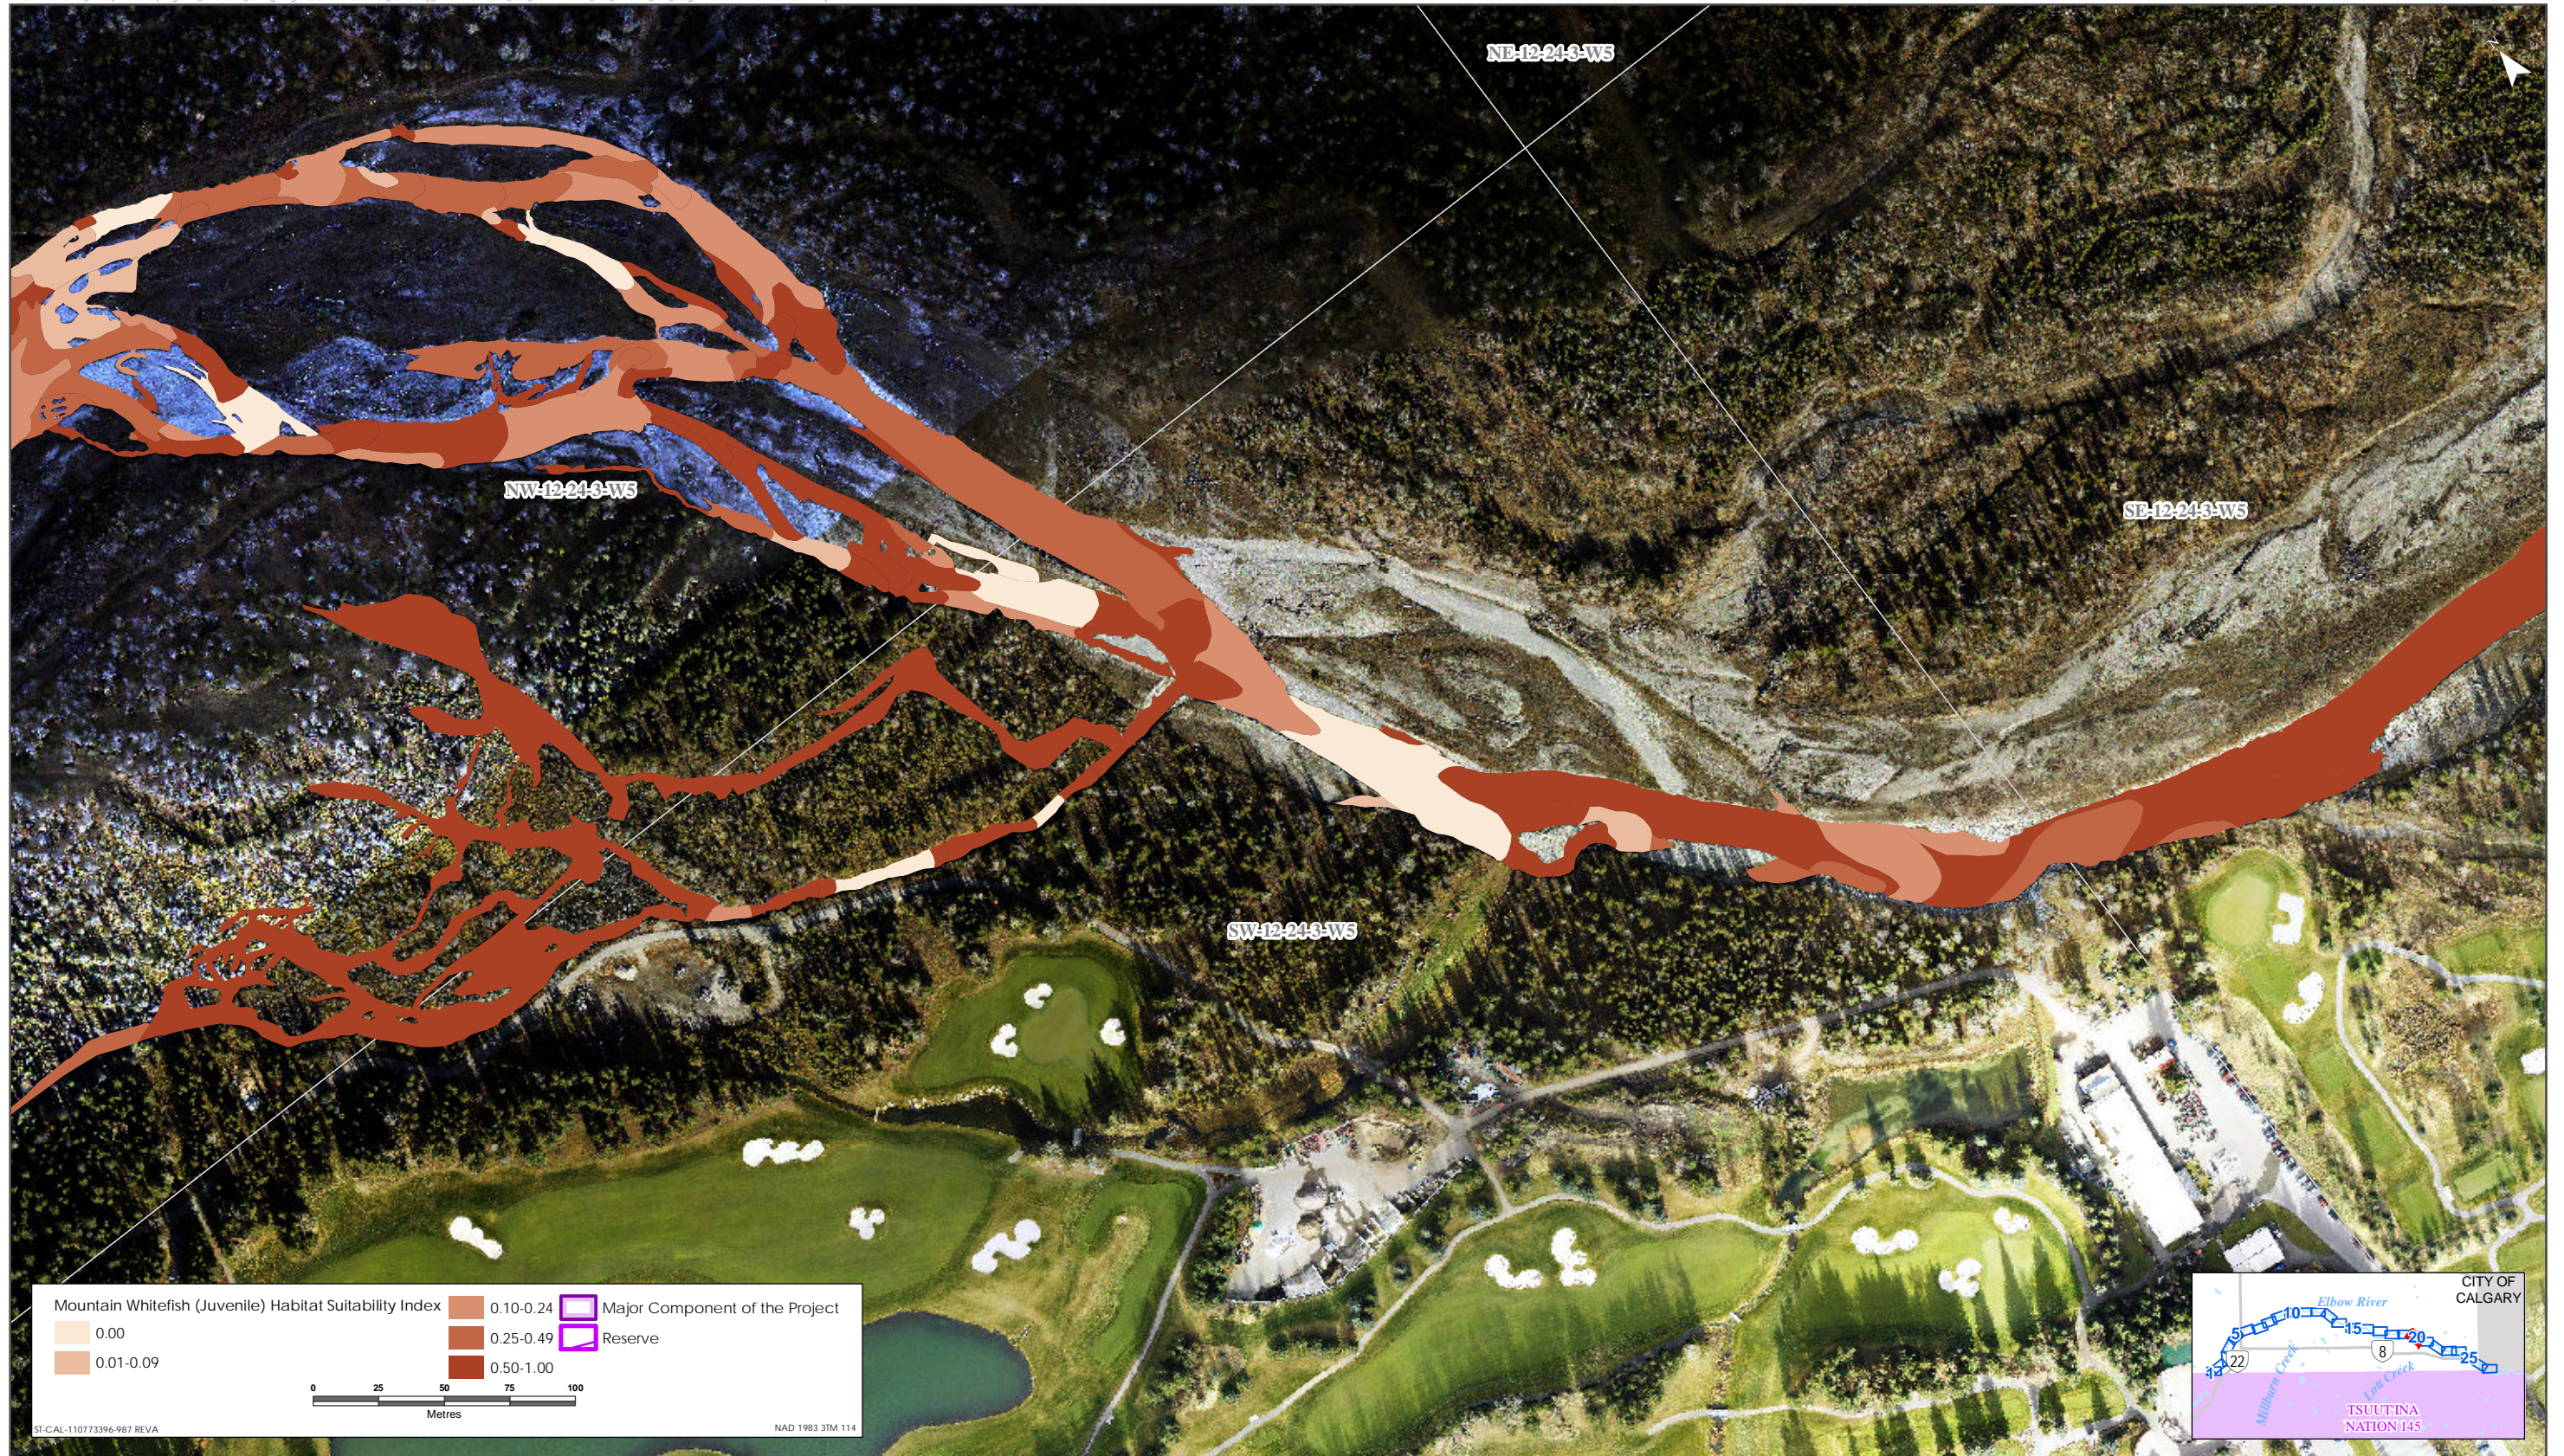

Mountain Whitefish HSI Map for Elbow River (Juvenile Life Stage)

Sources: Base Data - Government of Alberta, Government of Canada. Thematic Data - Stantec Ltd.
Imagery: 1:1m 10cm resolution October 2019