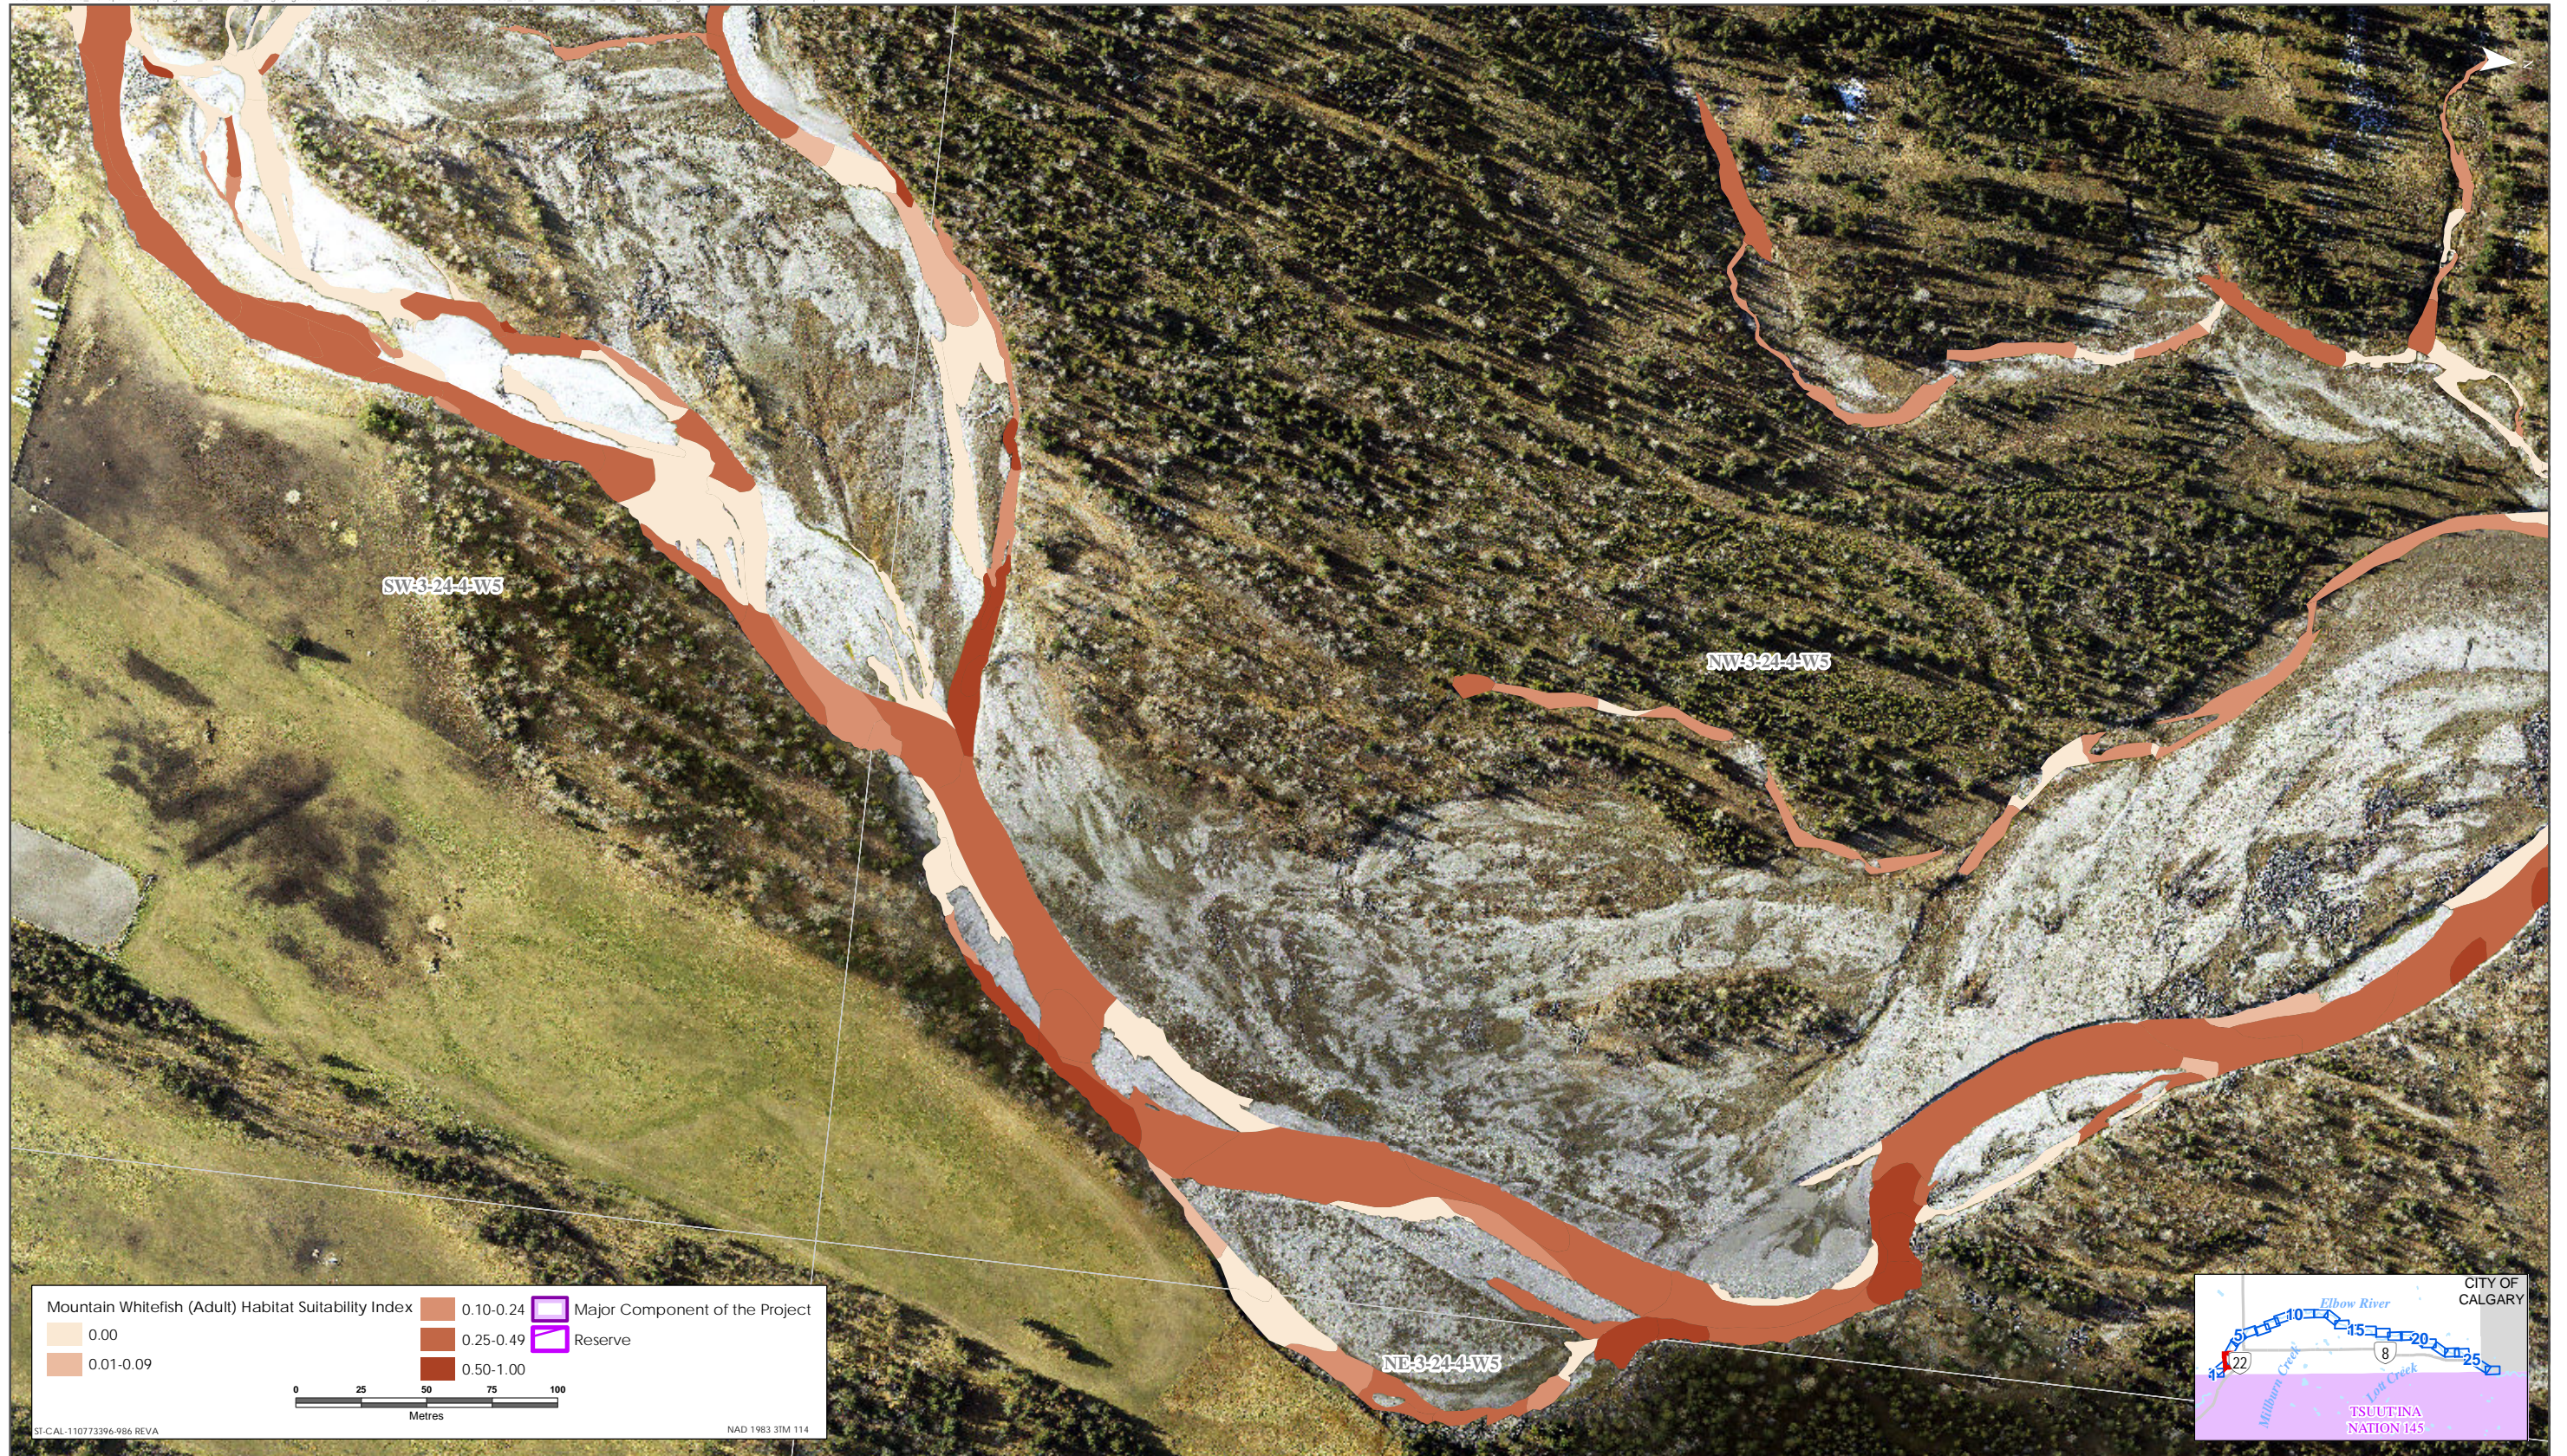

Mountain Whitefish HSI Map for Elbow River (Adult Life Stage)

Sources: Base Data - Government of Alberta, Government of Canada. Thematic Data - Stantec Ltd. Imagery: 1:10cm resolution October 2019

Mountain Whitefish HSI Map for Elbow River (Adult Life Stage)