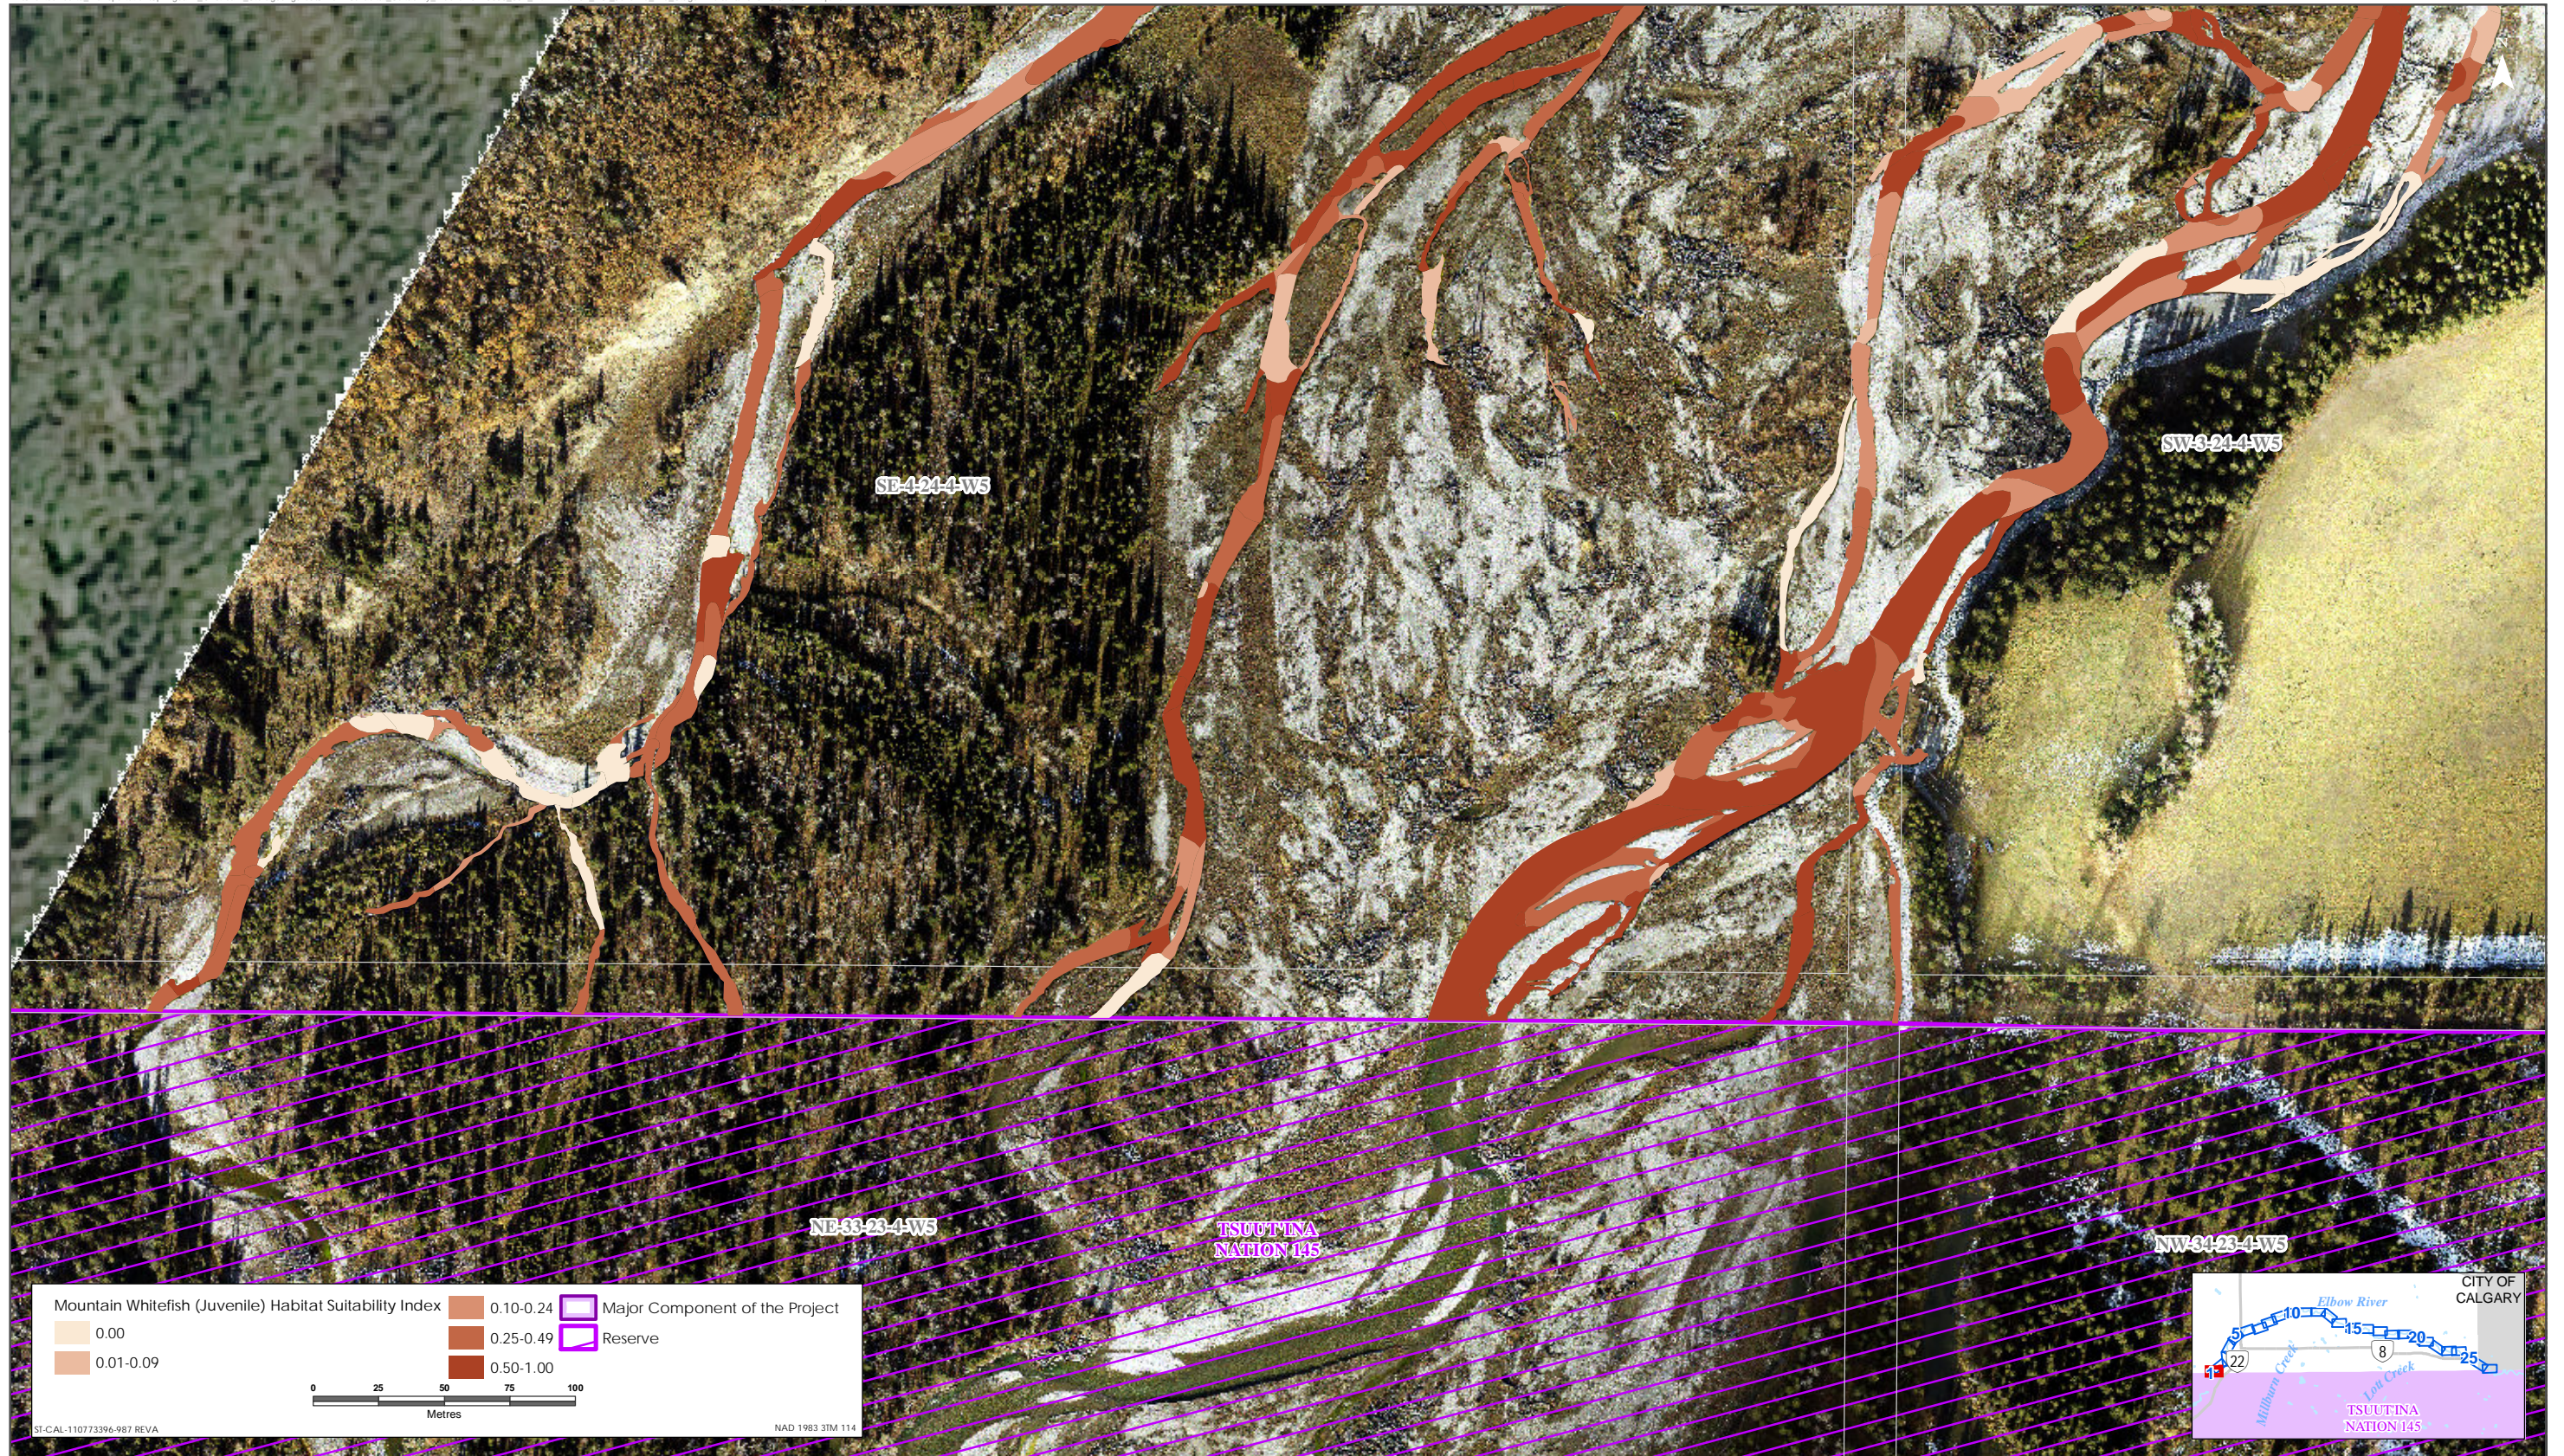

Sources: Base Data - Government of Alberta, Government of Canada. Thematic Data - Stantec Ltd. Imagery: 1:4m 10cm resolution October 2019