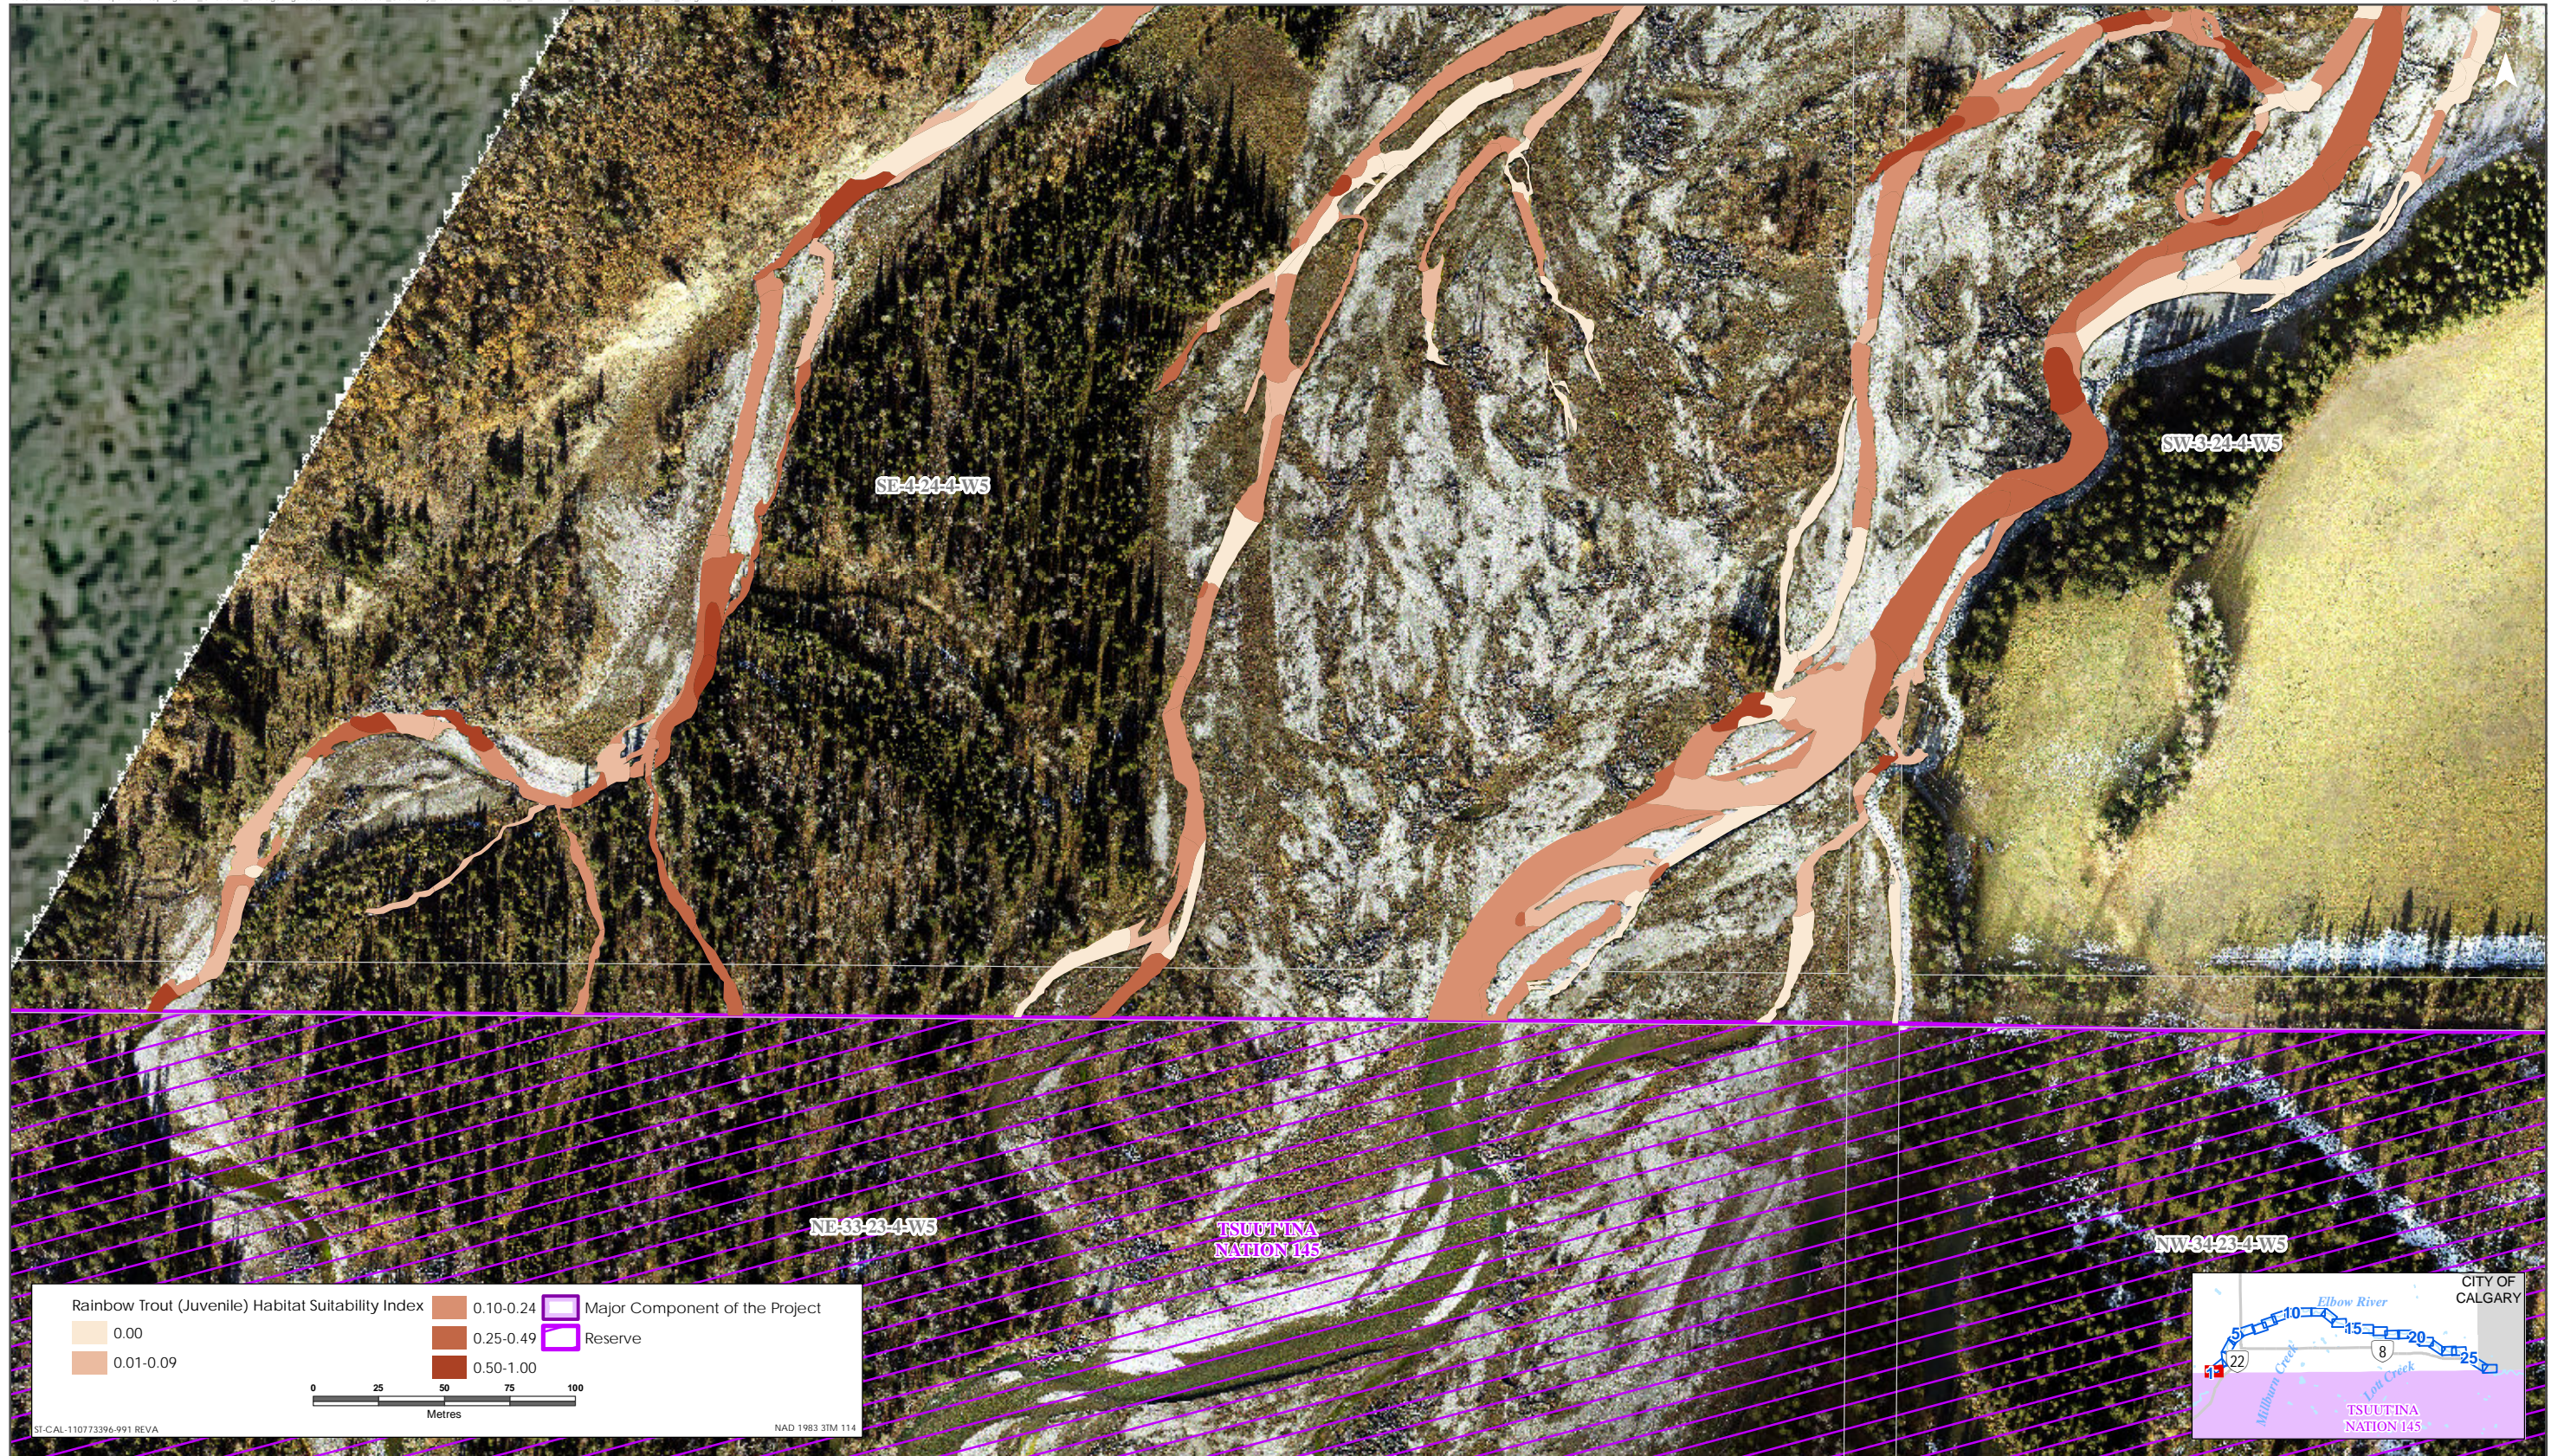

Sources: Base Data - Government of Alberta, Government of Canada. Thematic Data - Stantec Ltd. Imagery: 1:1m 10cm resolution October 2019