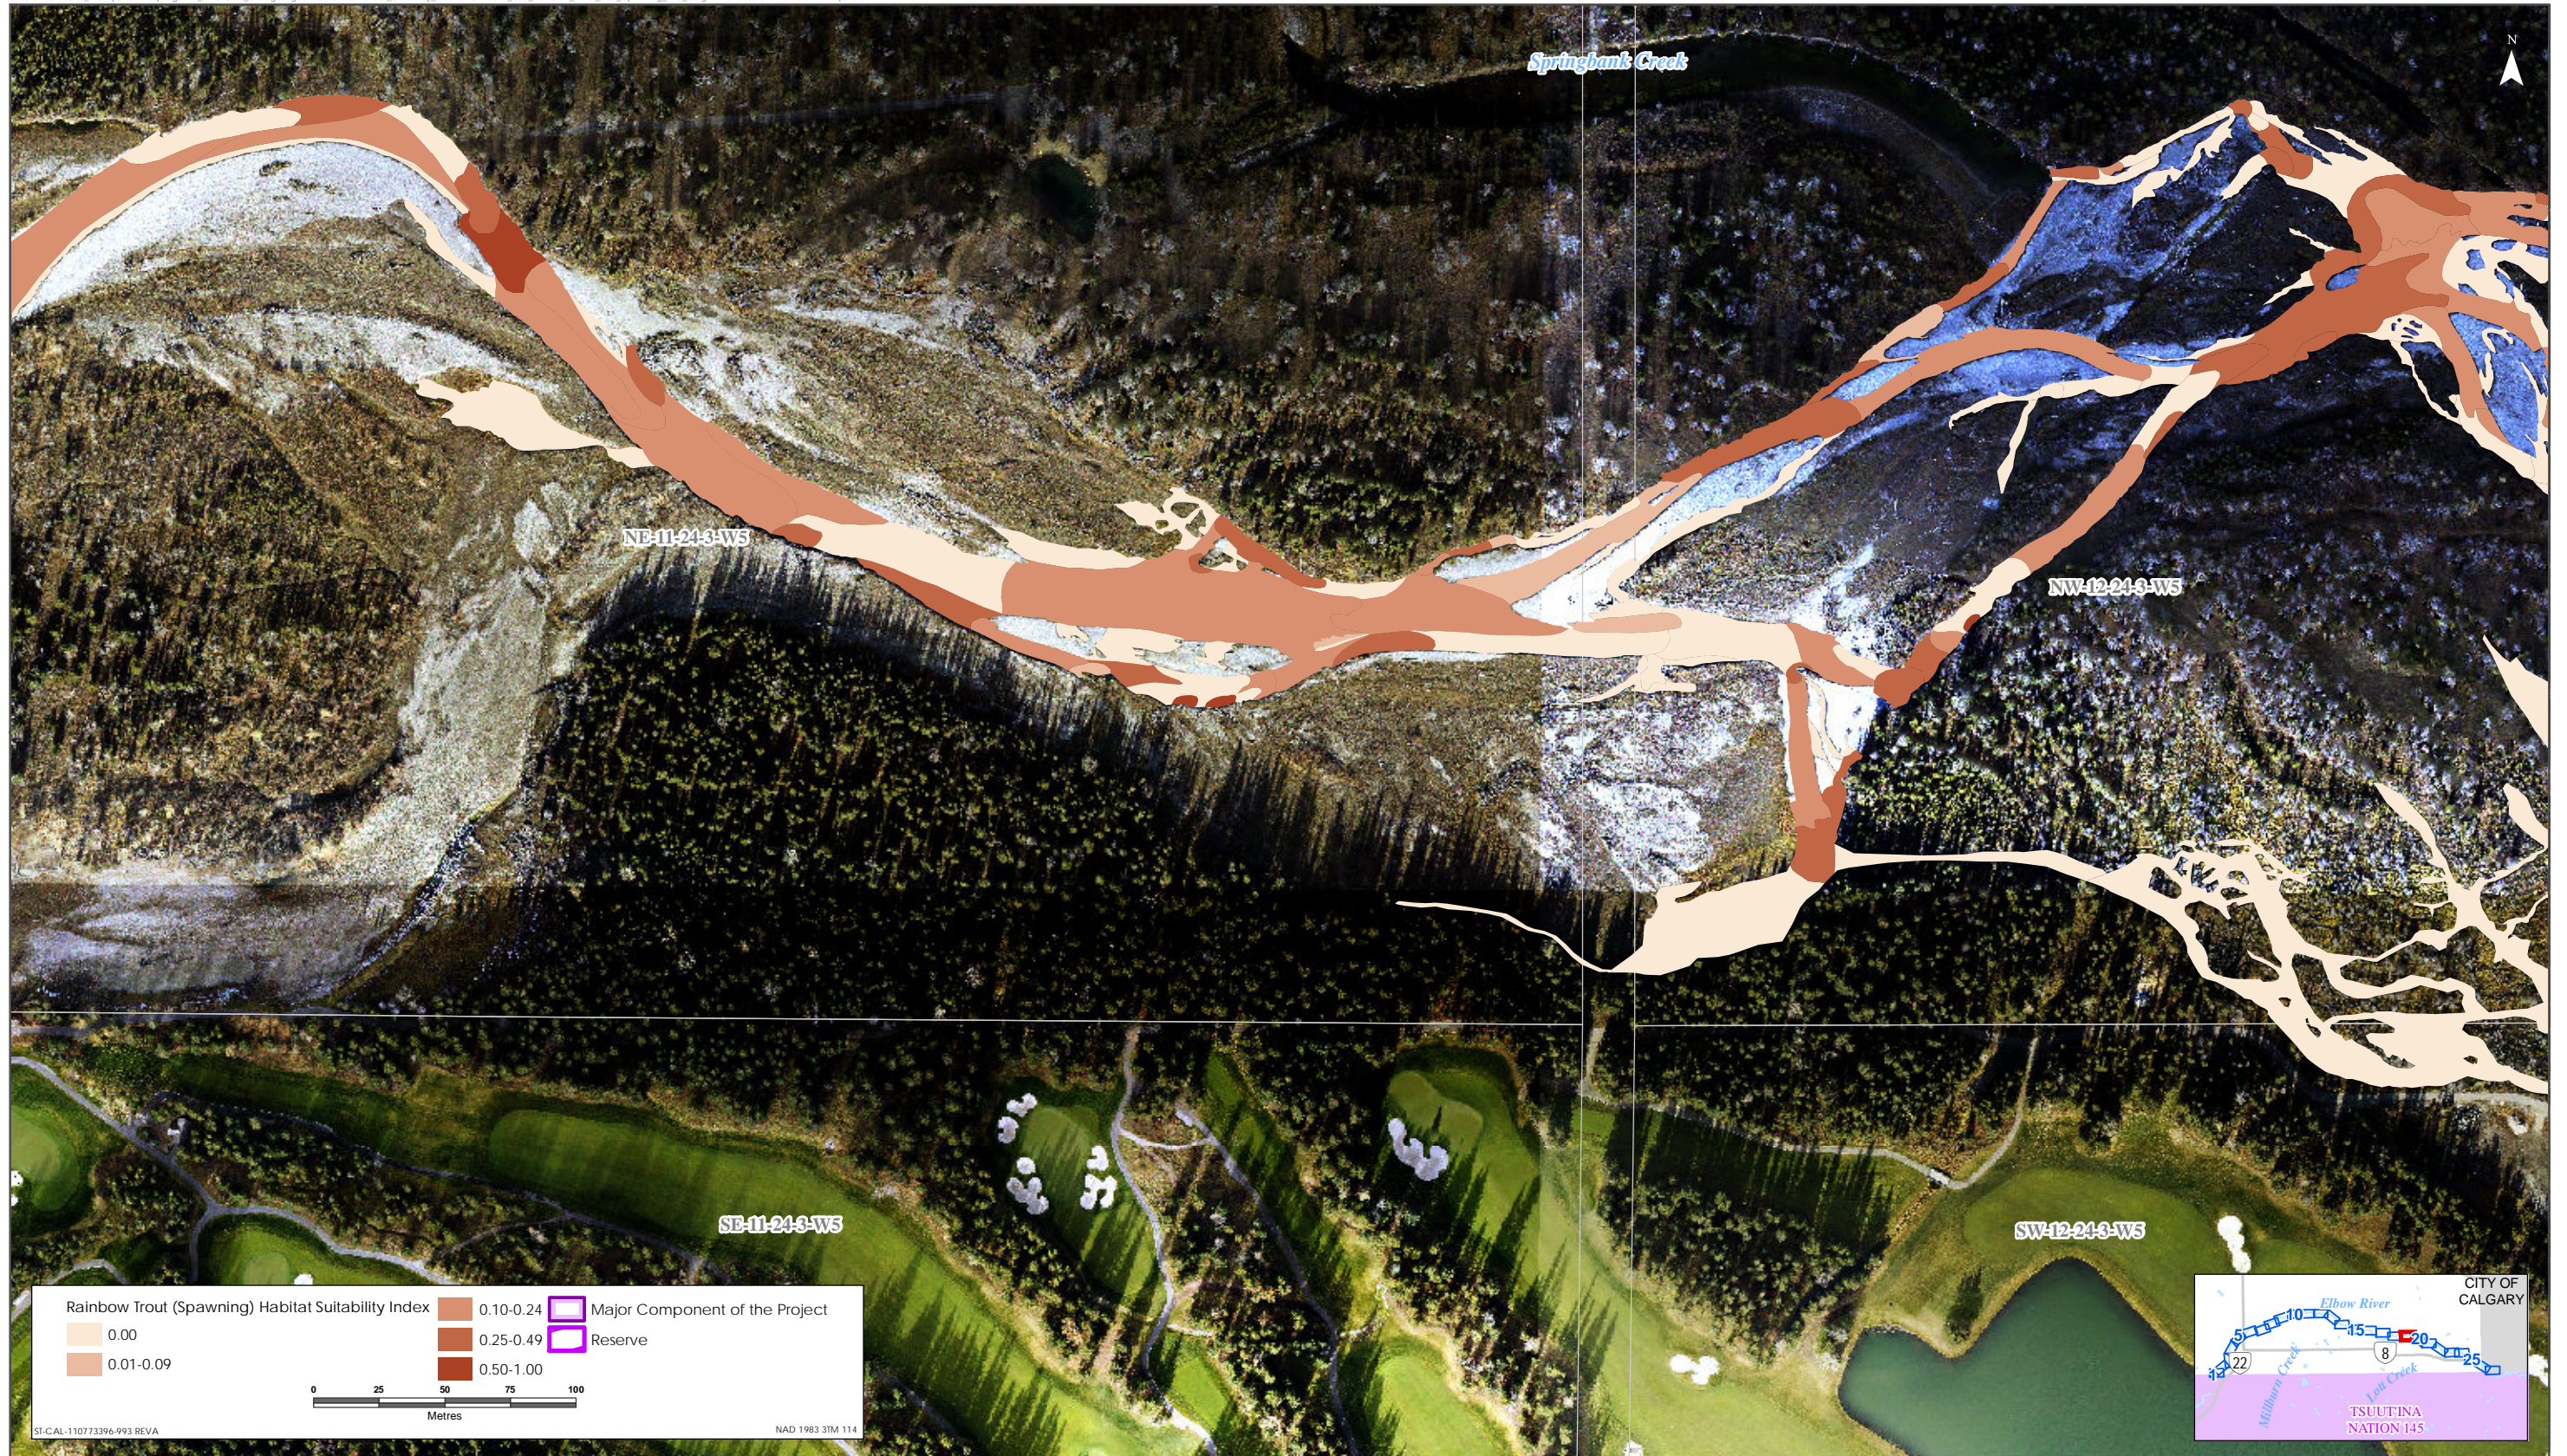

Rainbow Trout HSI Map for Elbow River (Spawning Life Stage)

Sources: Base Data - Government of Alberta, Government of Canada. Thematic Data - Stantec Ltd. Imagery: 1.4m 10cm resolution October 2019