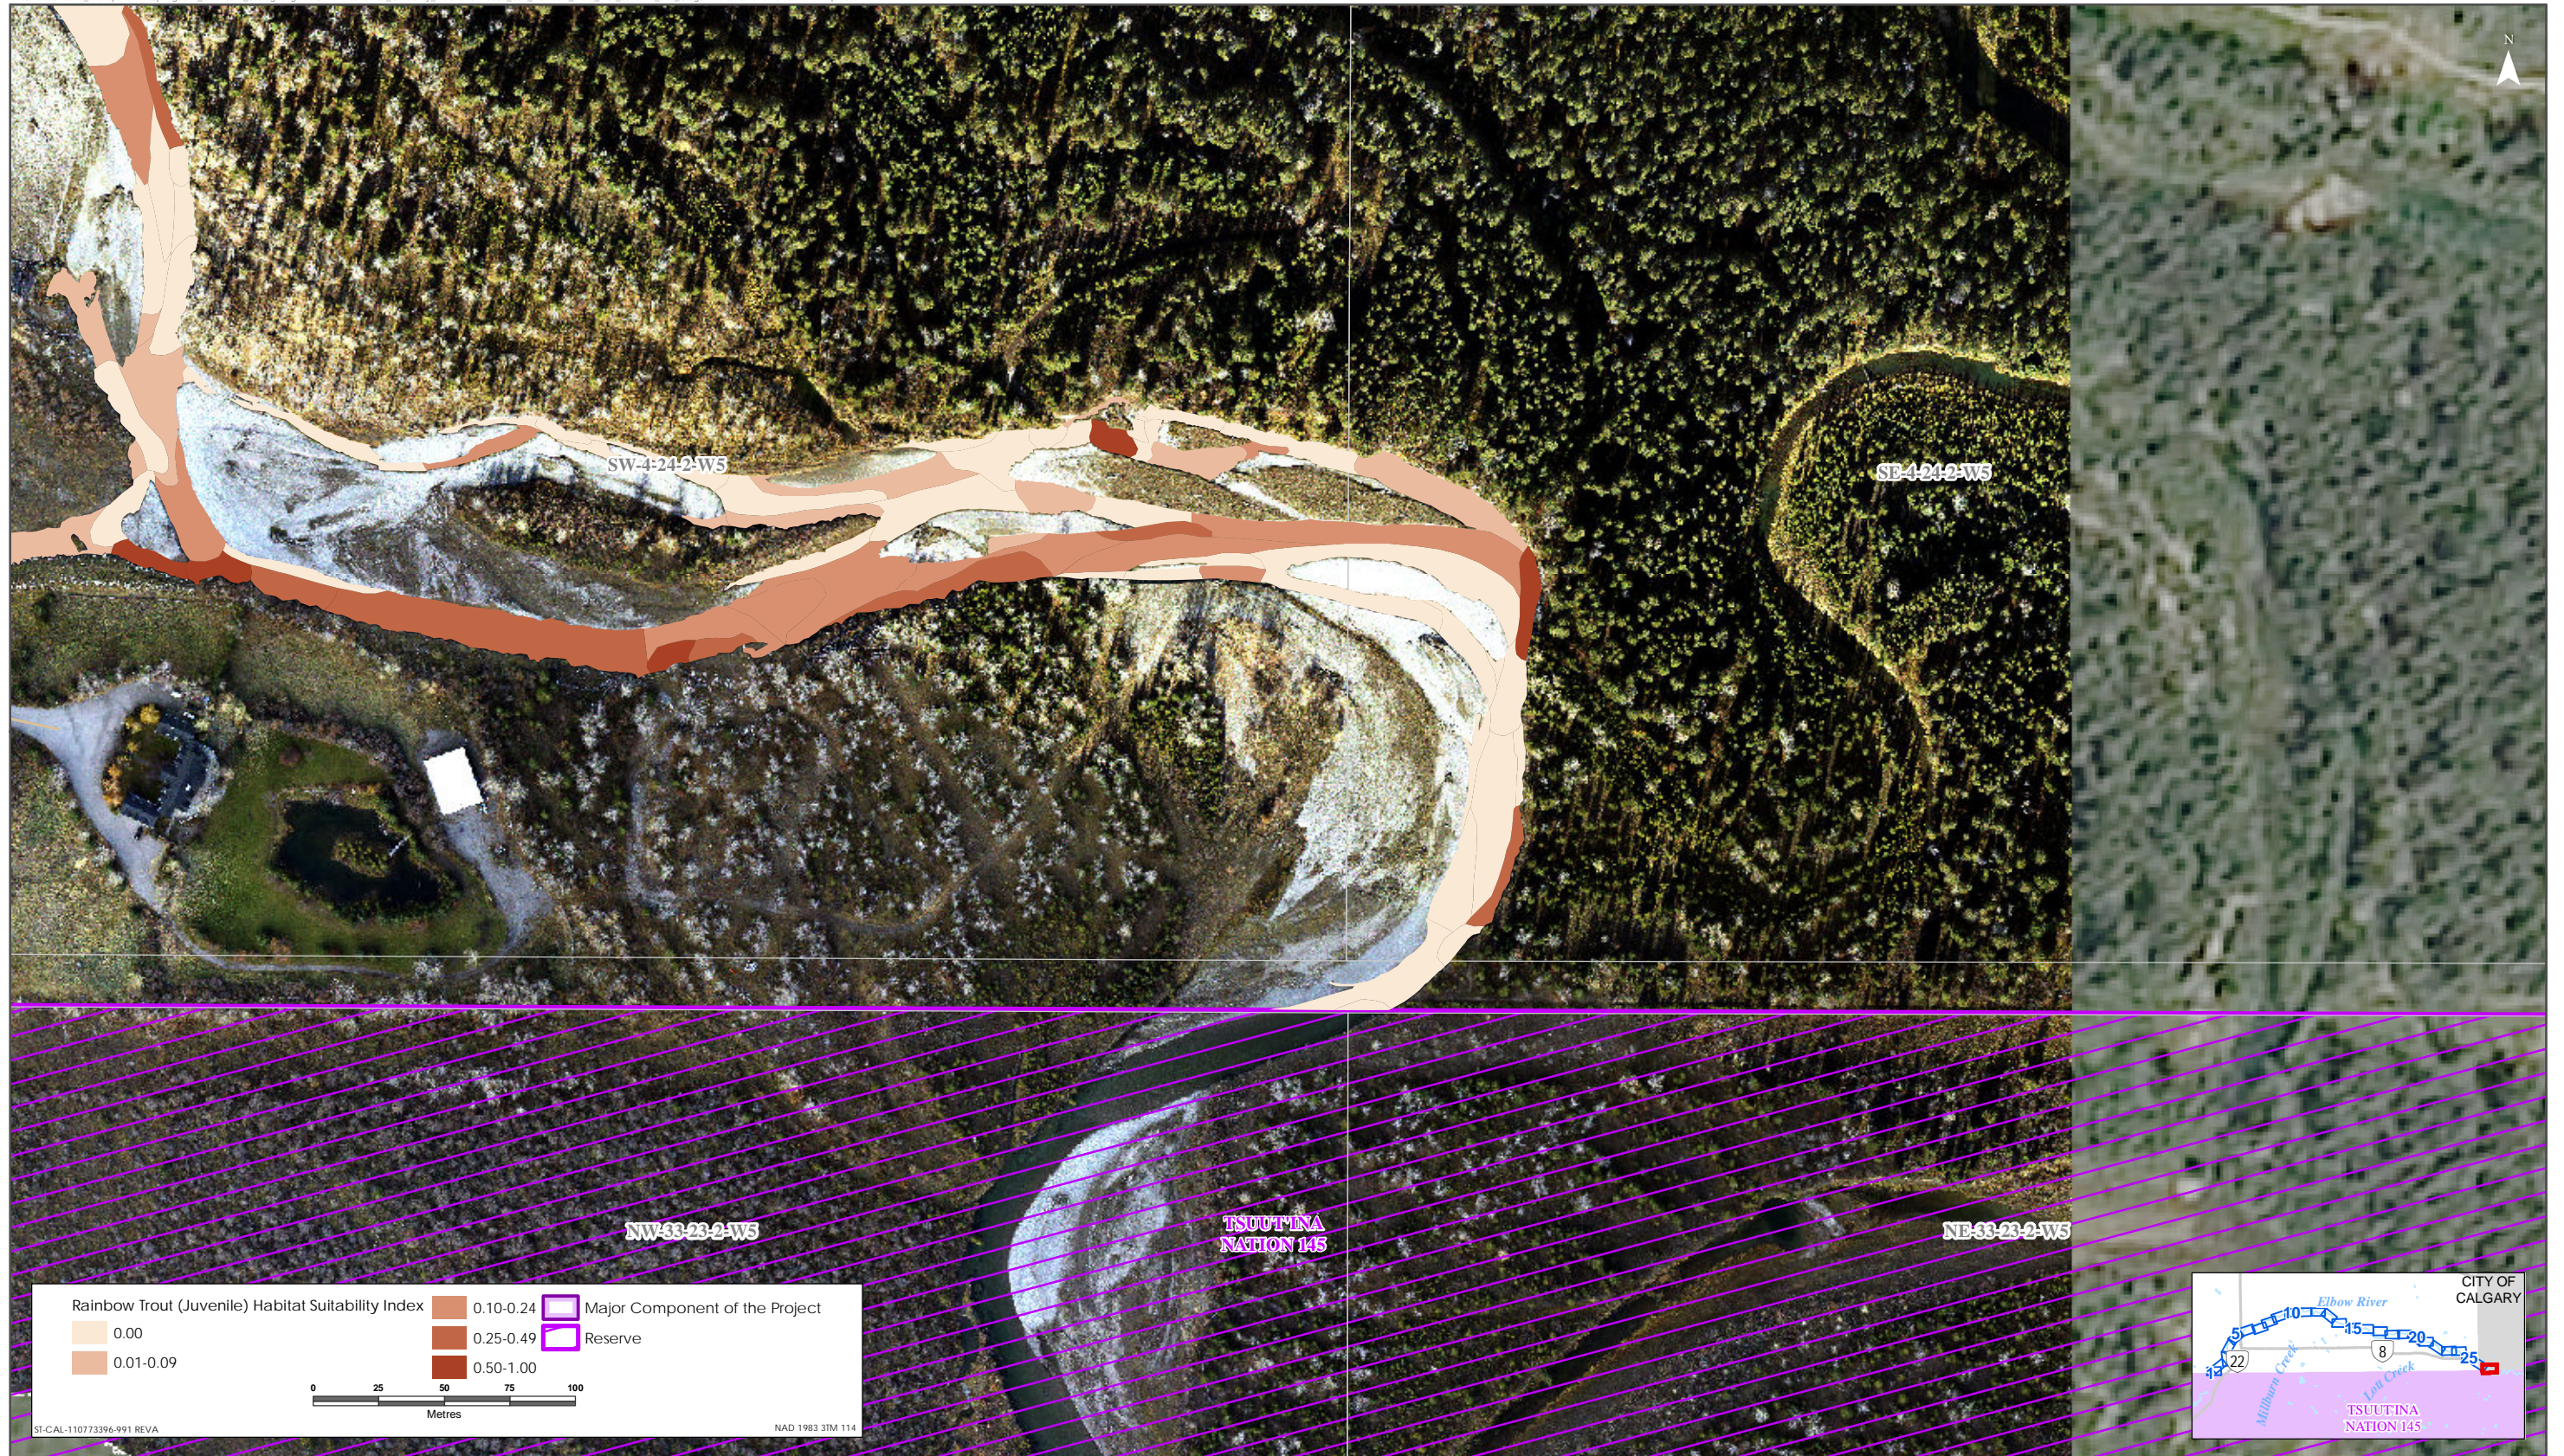

Rainbow Trout HSI Map for Elbow River (Juvenile Life Stage)

Sources: Base Data - Government of Alberta, Government of Canada. Thematic Data - Stantec Ltd. Imagery: 1.4m 10cm resolution October 2019

Rainbow Trout HSI Map for Elbow River (Juvenile Life Stage)