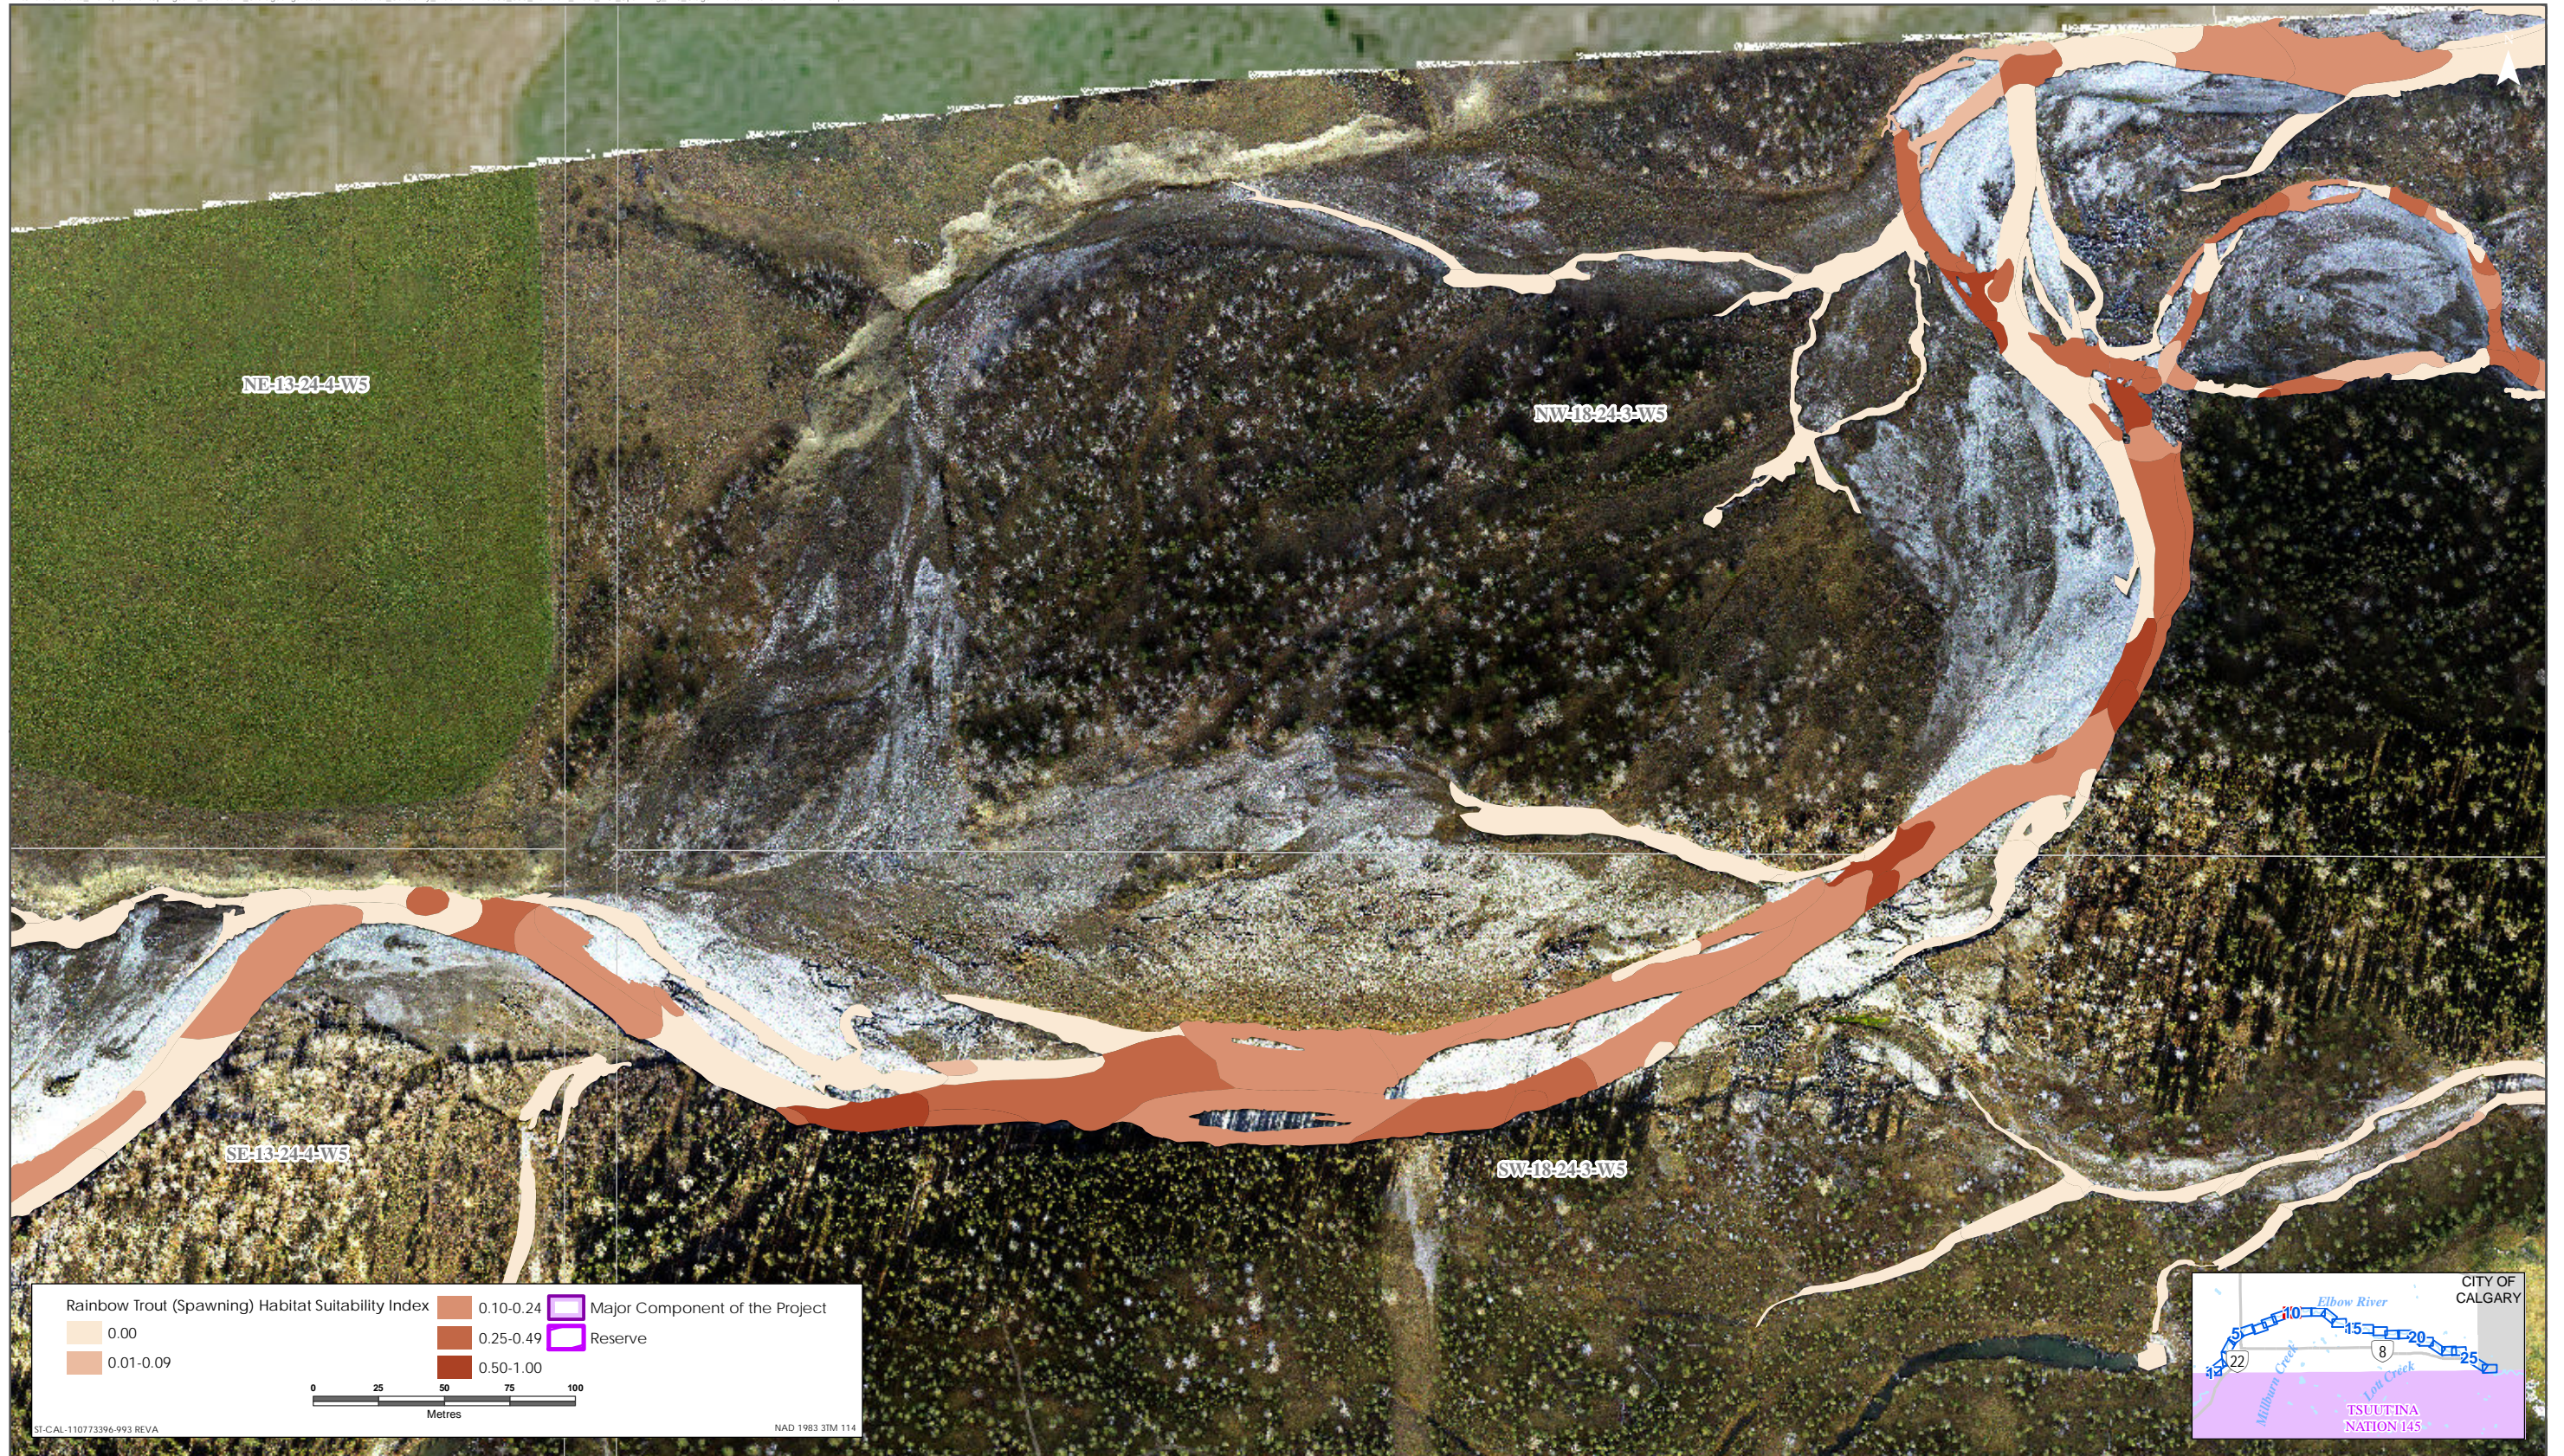

Rainbow Trout HSI Map for Elbow River (Spawning Life Stage)

Sources: Base Data - Government of Alberta, Government of Canada. Thematic Data - Stantec Ltd. Imagery: 1.4m 10cm resolution October 2019