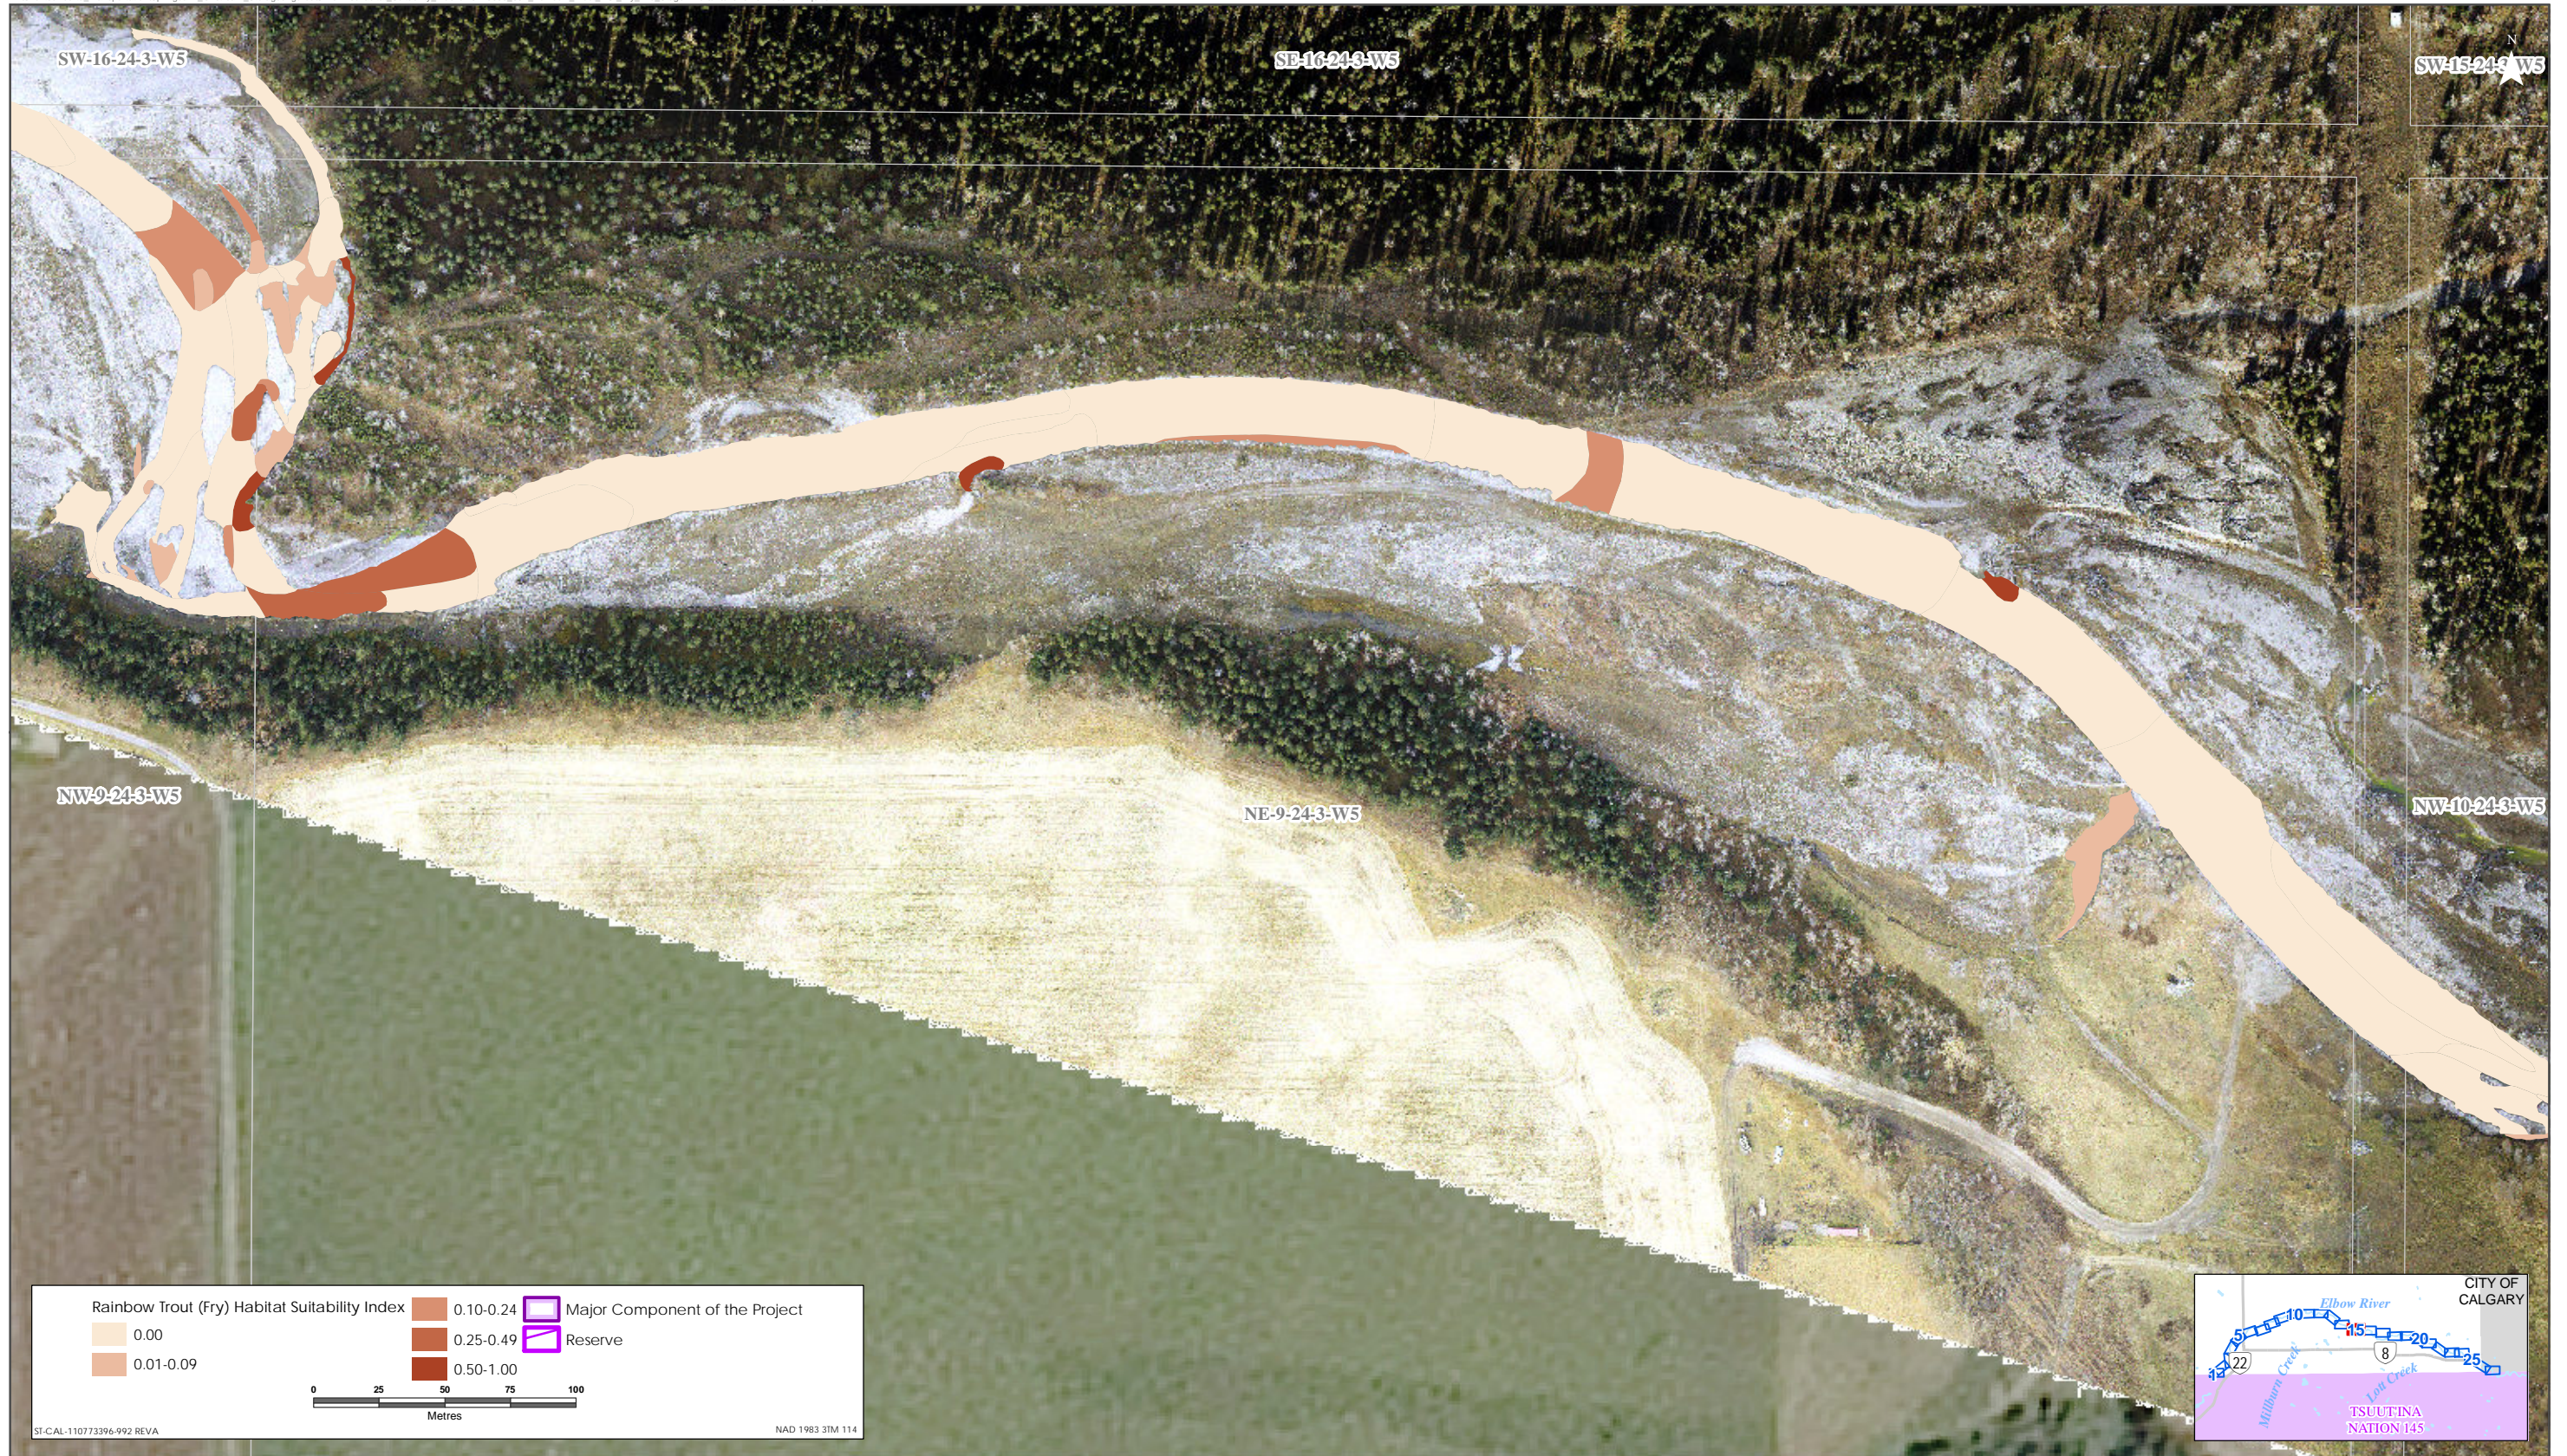

Rainbow Trout HSI Map for Elbow River (Fry Life Stage)