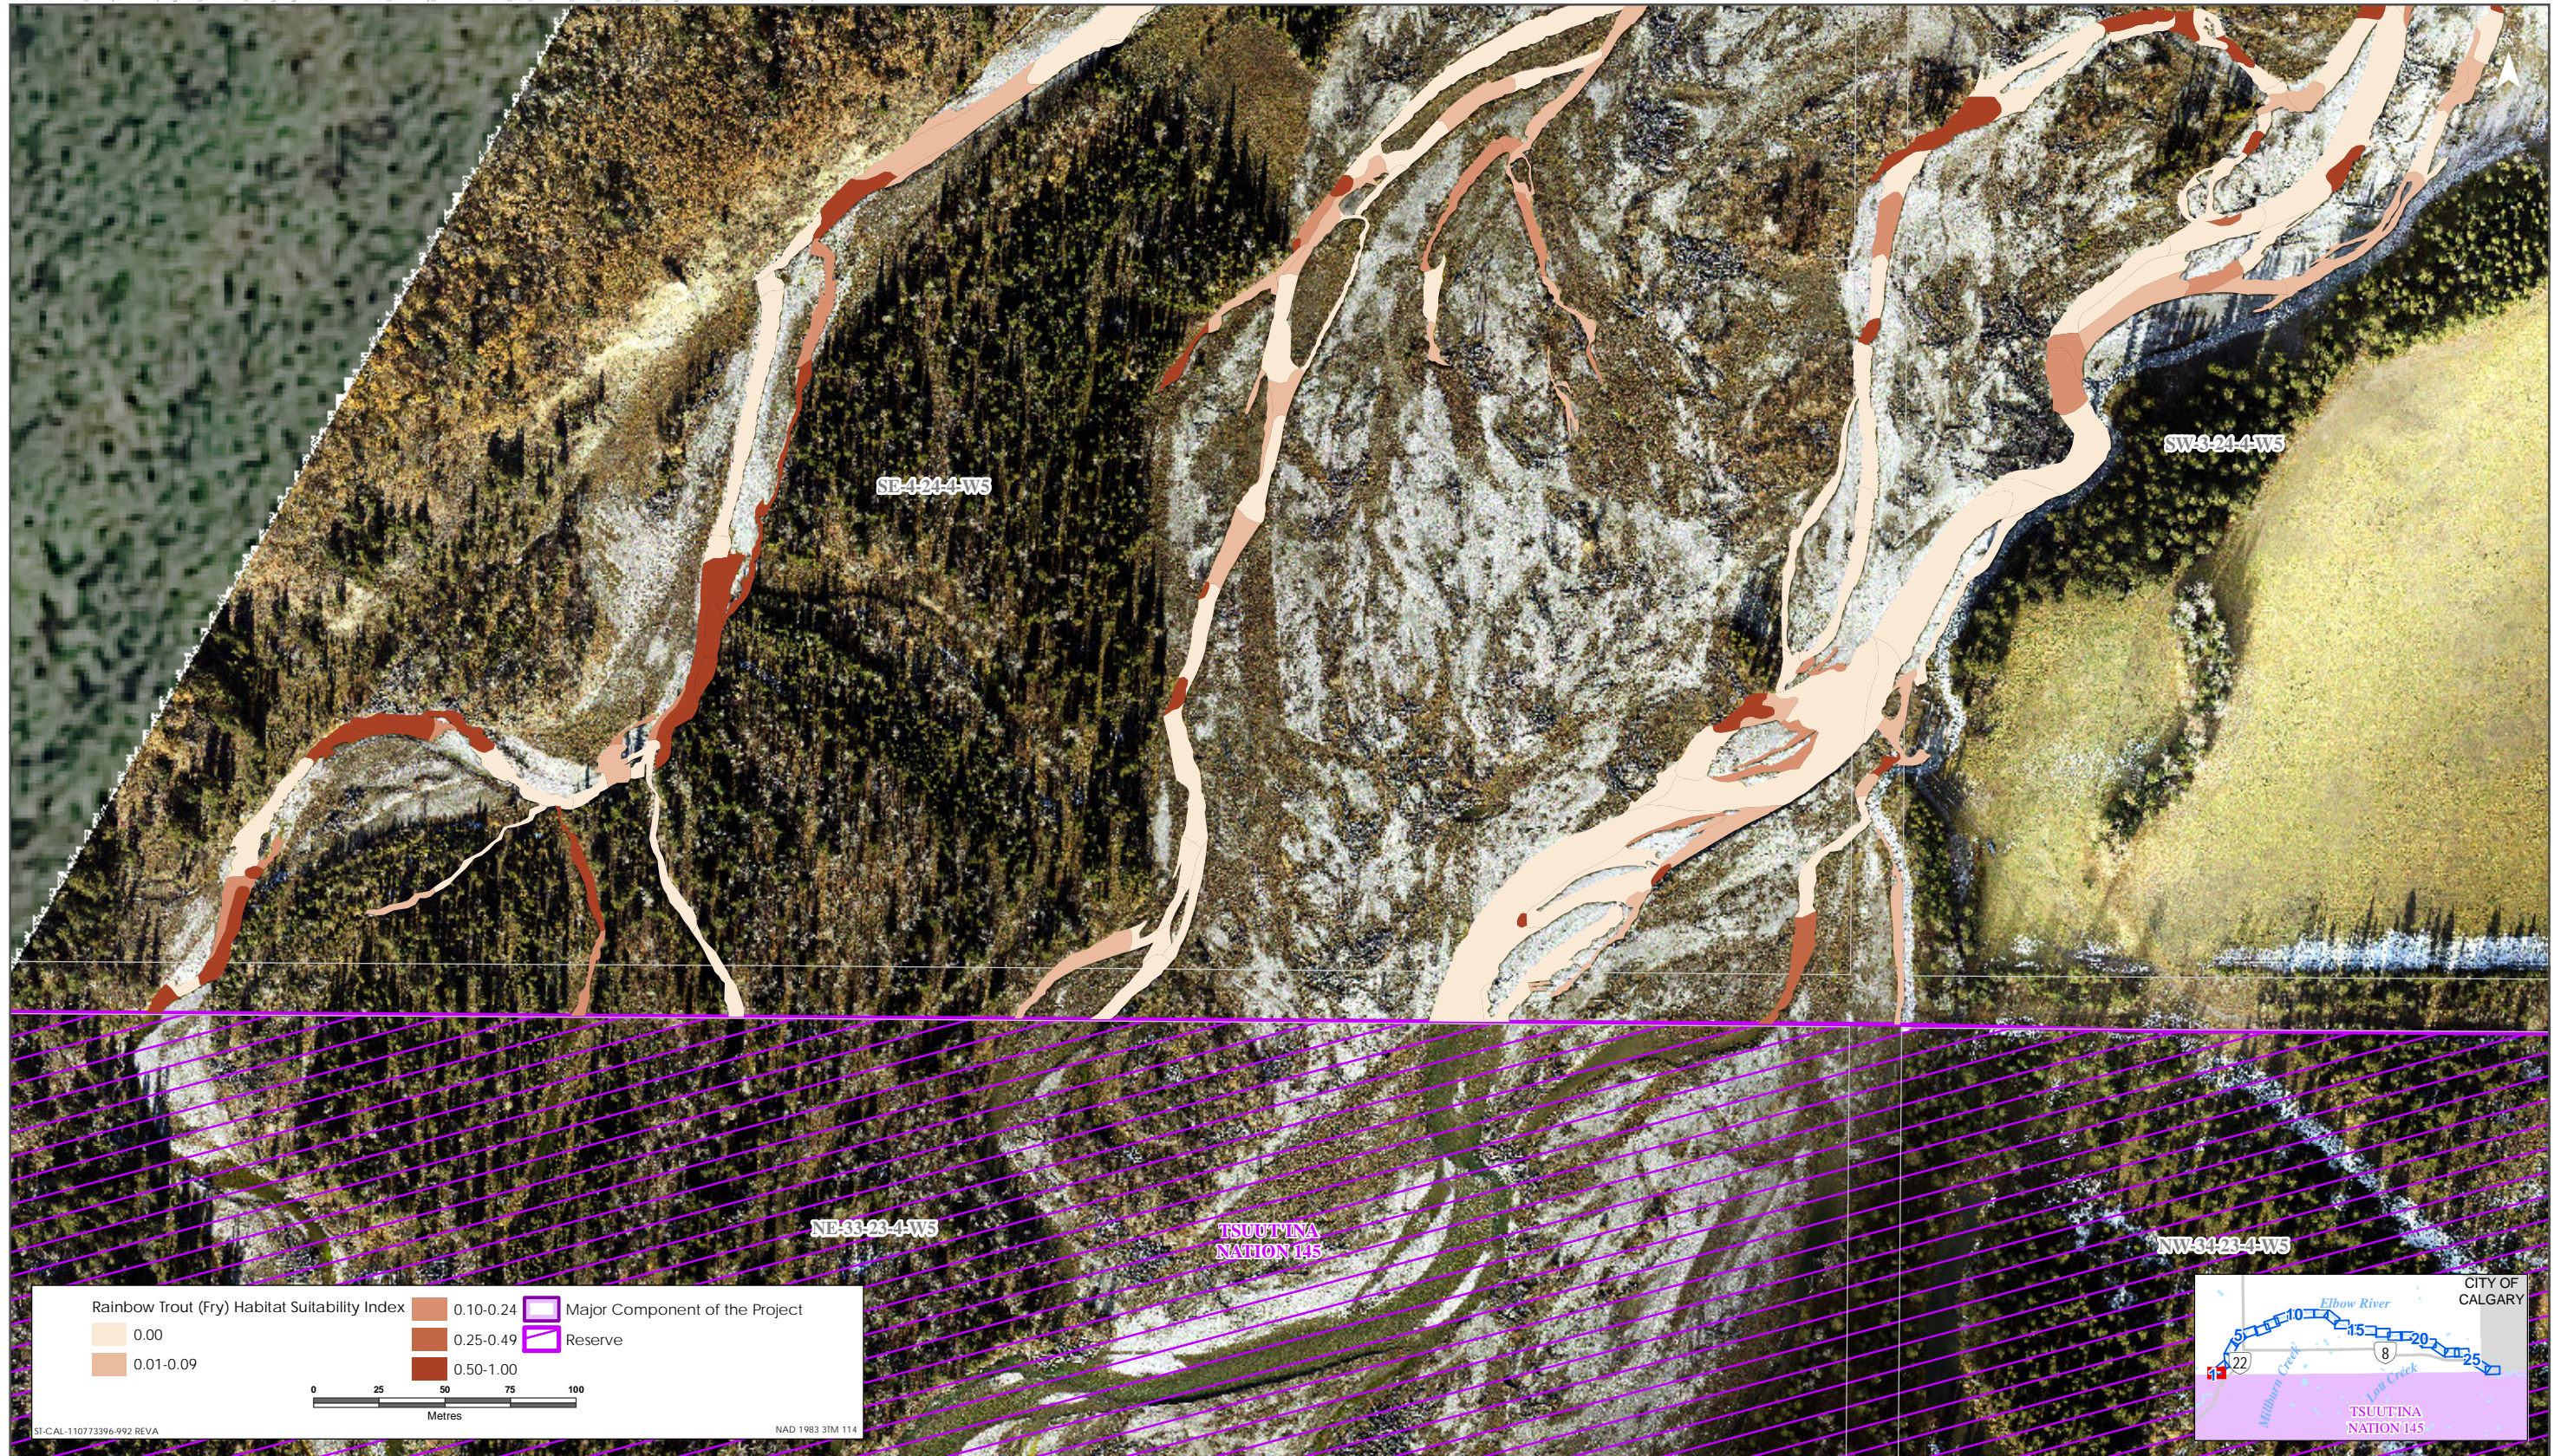

Sources: Base Data - Government of Alberta, Government of Canada. Thematic Data - Stantec Ltd.
Imagery: 1:4m 10cm resolution October 2019