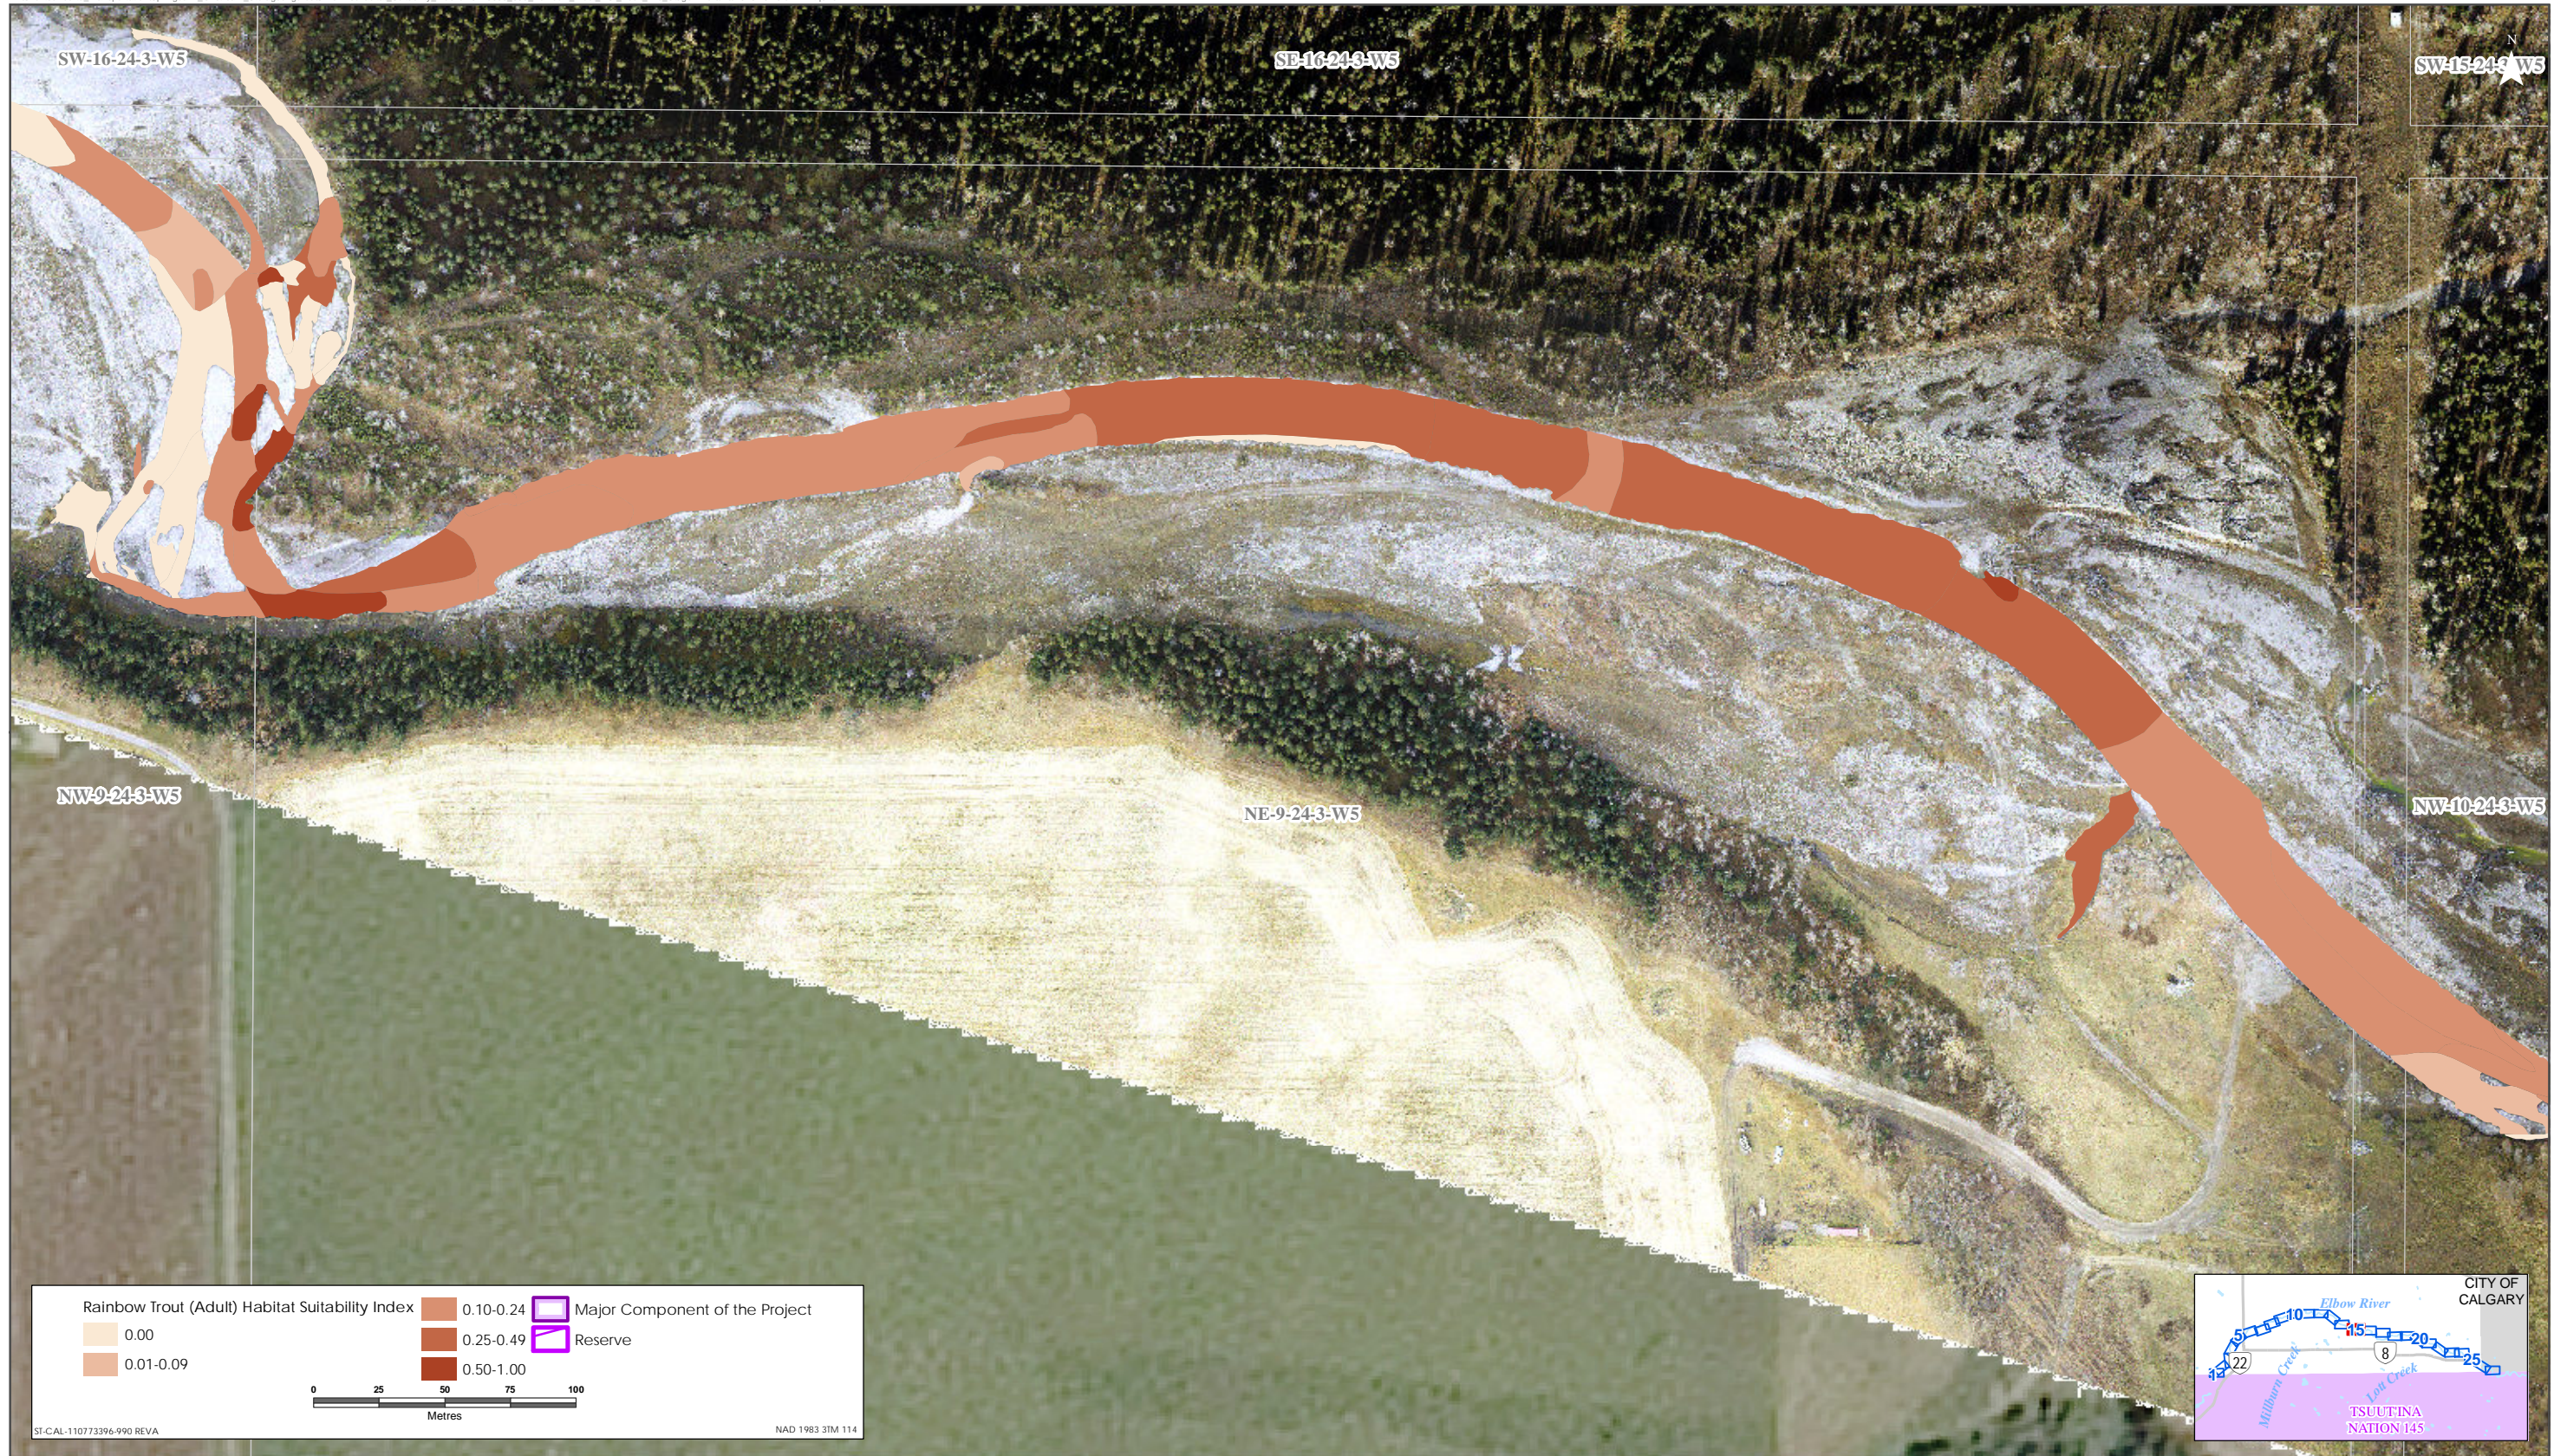

Rainbow Trout HSI Map for Elbow River (Adult Life Stage)

Sources: Base Data - Government of Alberta, Government of Canada. Thematic Data - Stantec Ltd. Imagery: 1-Air 10cm resolution October 2019