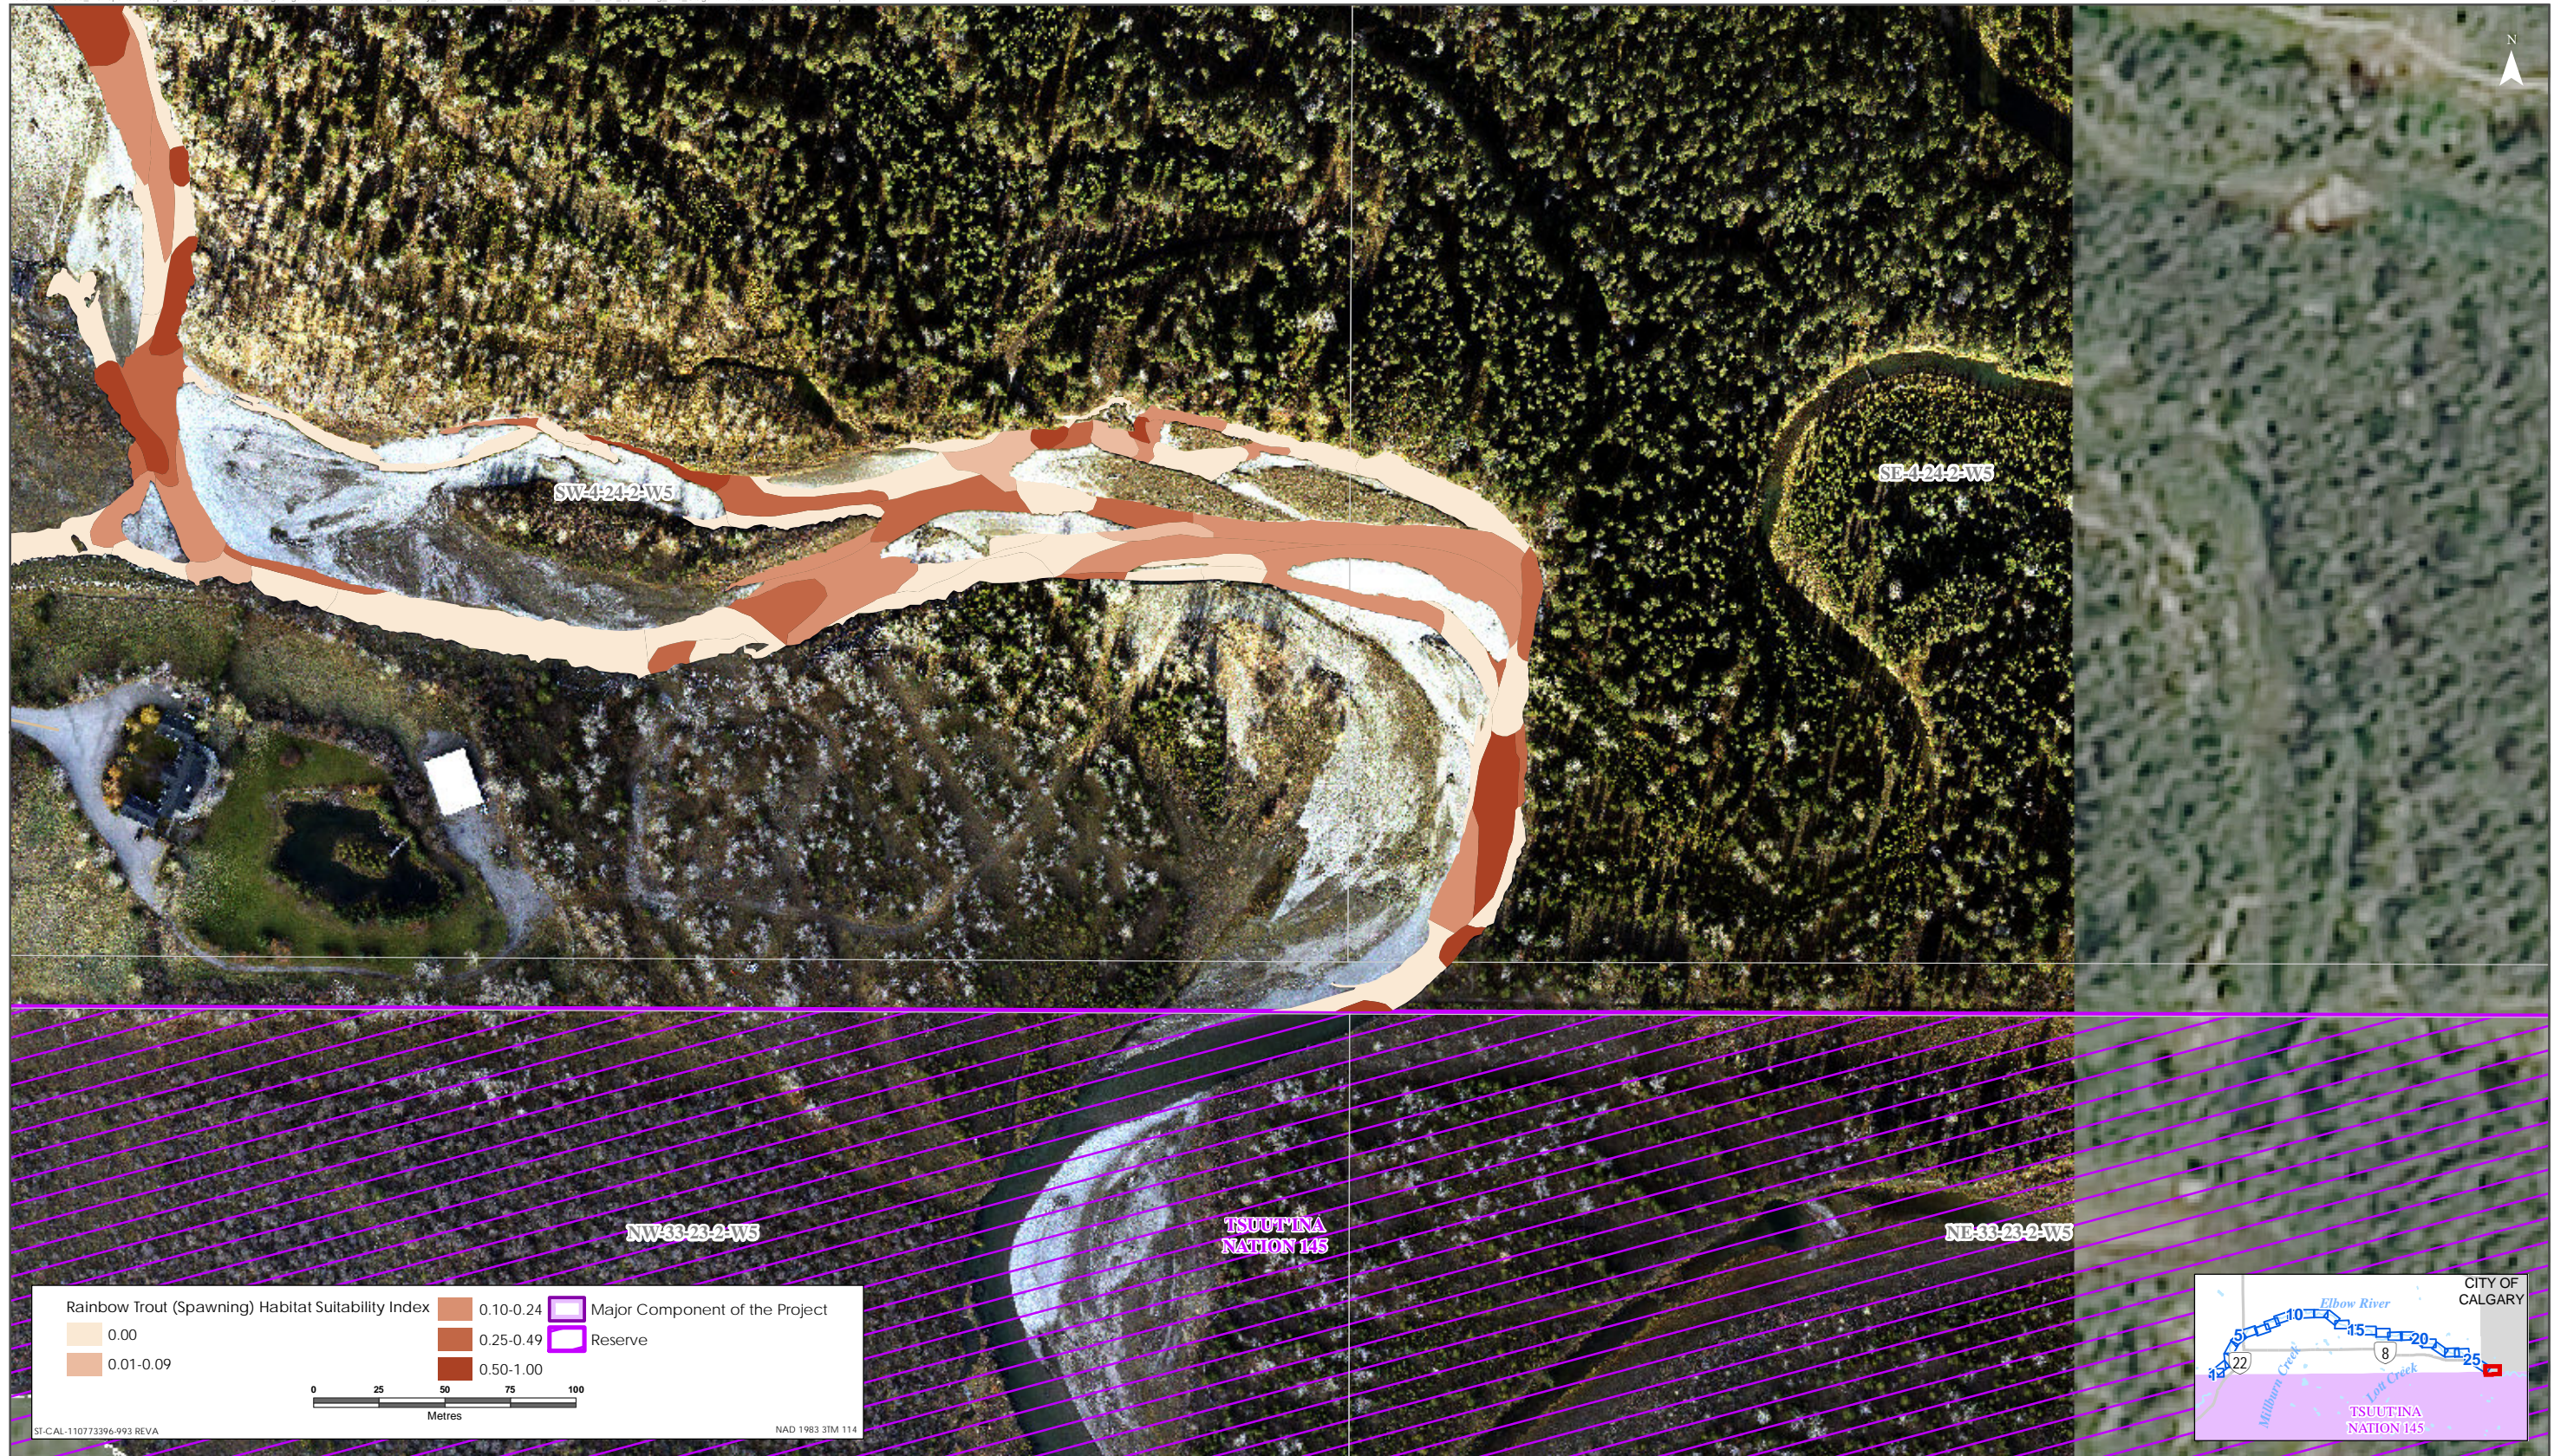

Rainbow Trout HSI Map for Elbow River (Spawning Life Stage)

Sources: Base Data - Government of Alberta, Government of Canada. Thematic Data - Stantec Ltd. Imagery: 1.4m 10cm resolution October 2019

Rainbow Trout HSI Map for Elbow River (Spawning Life Stage)