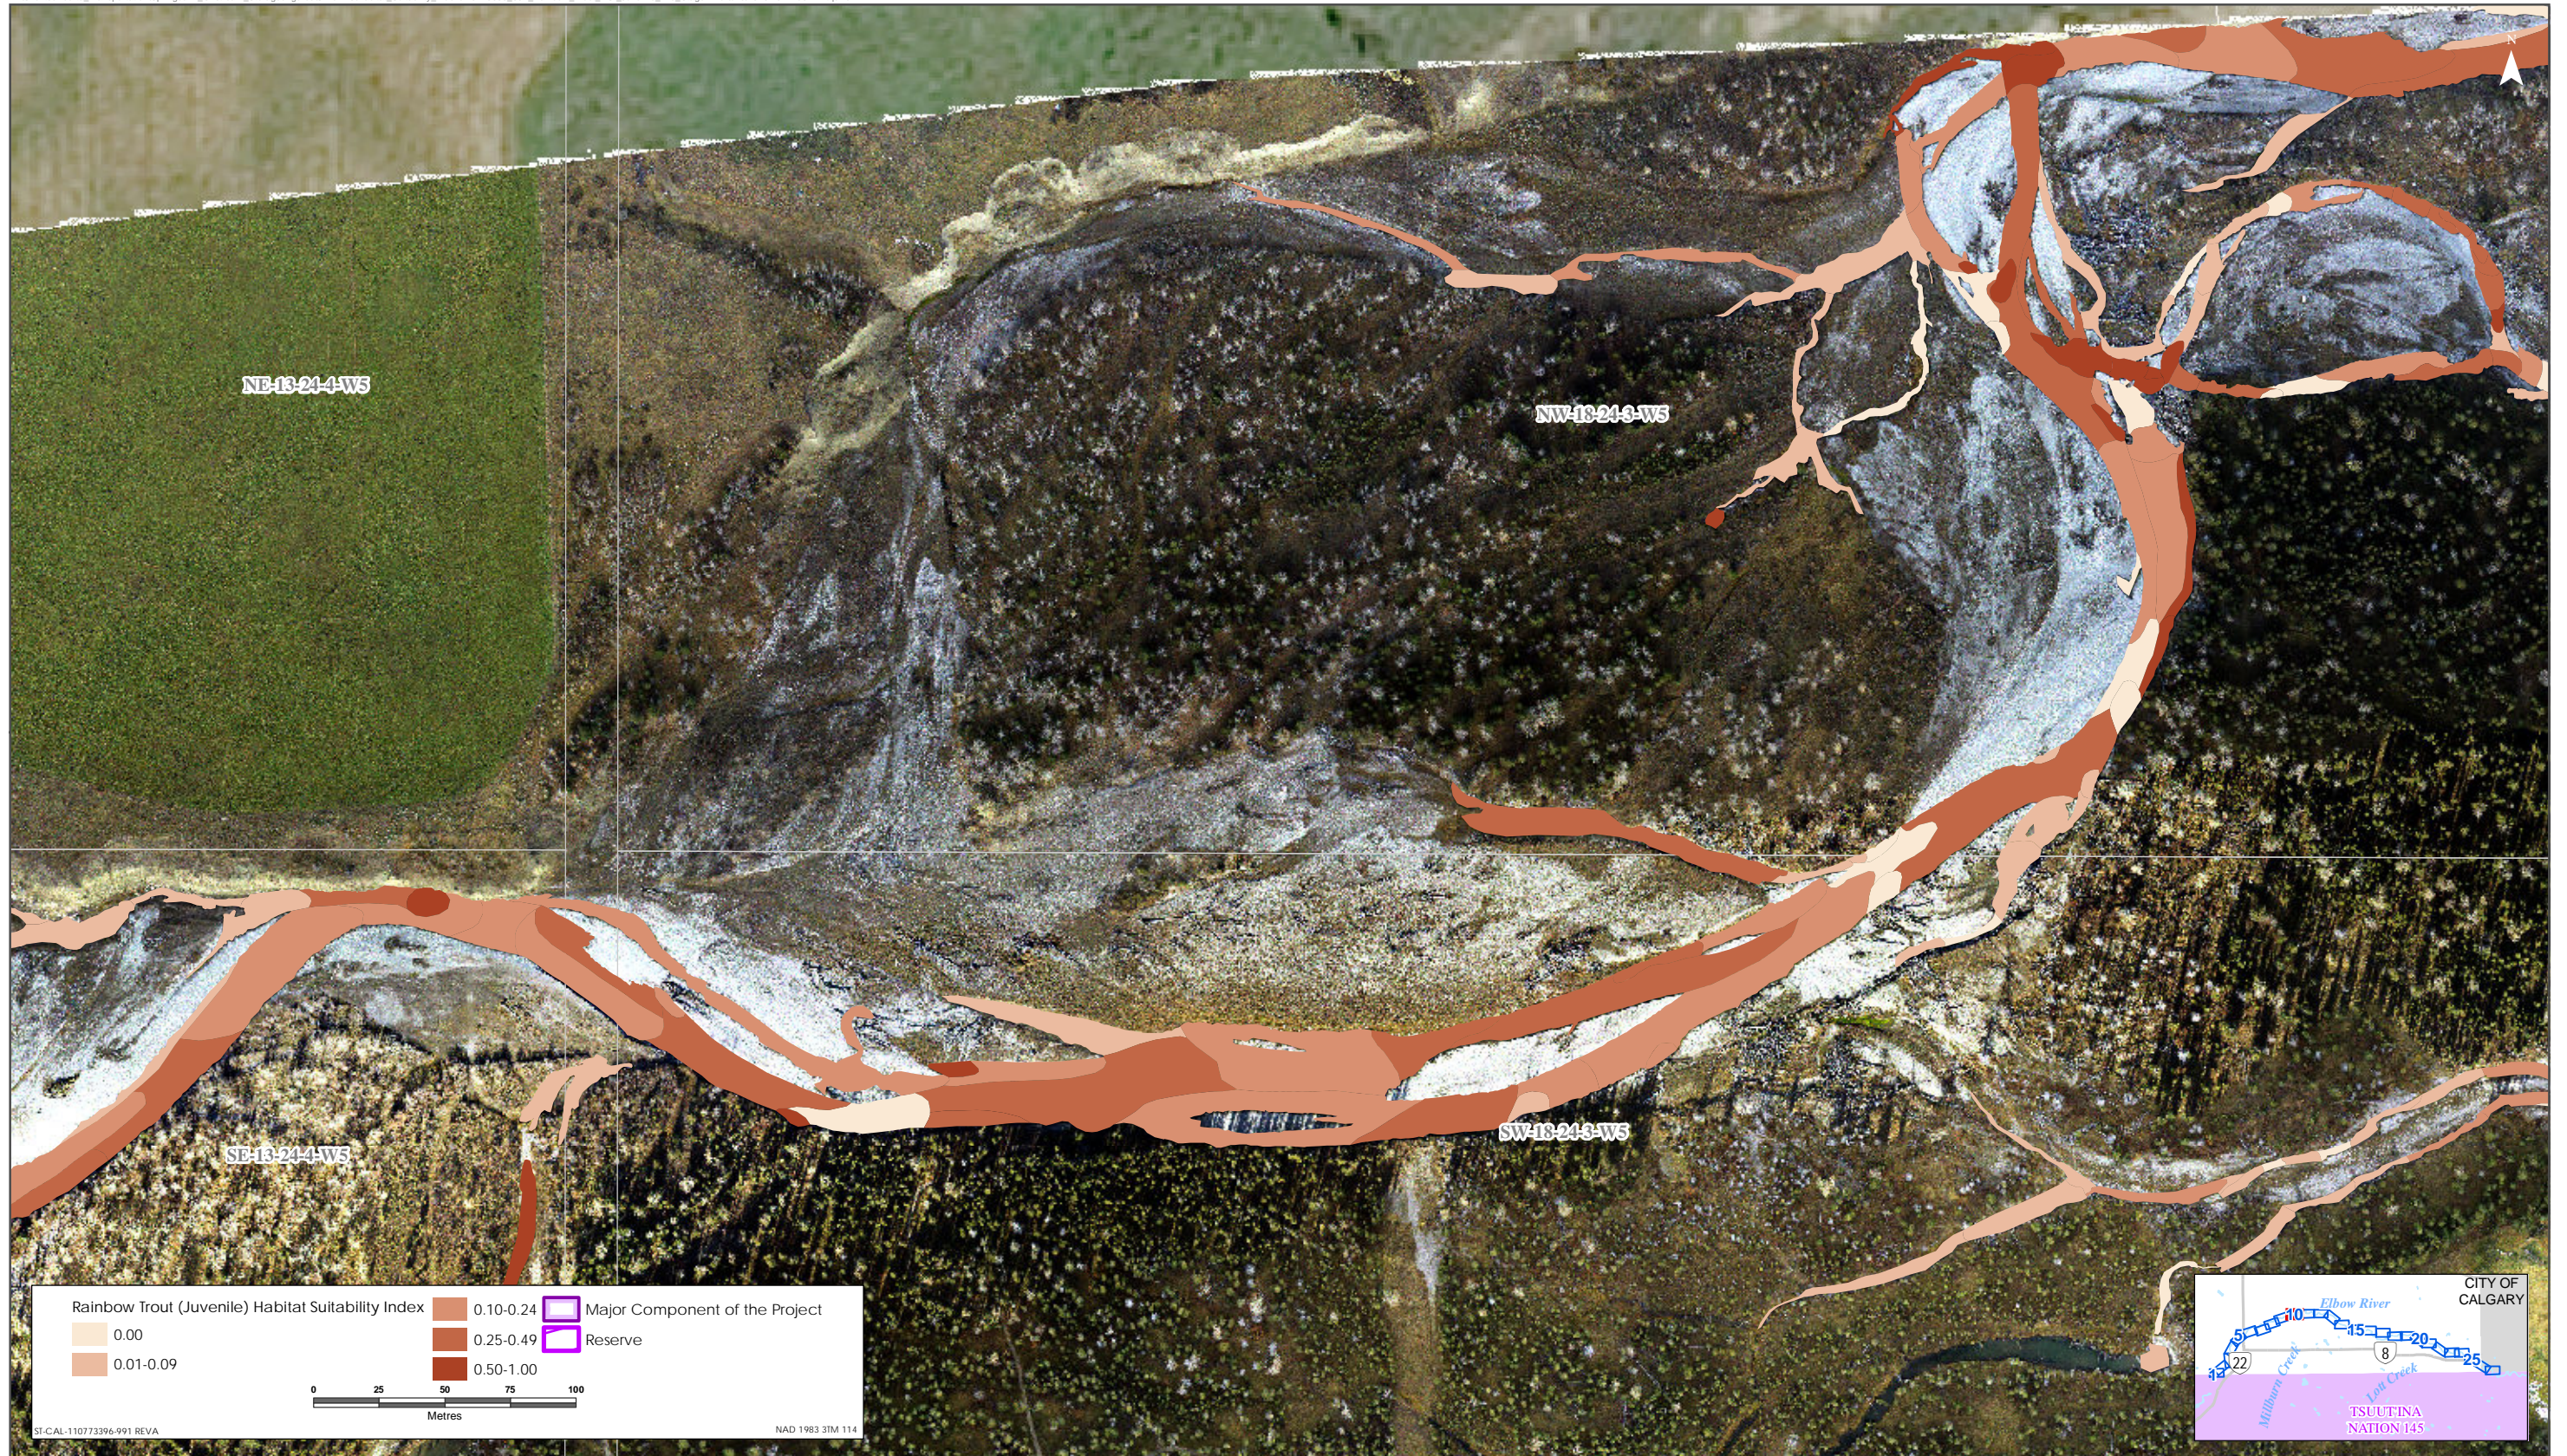

Rainbow Trout HSI Map for Elbow River (Juvenile Life Stage)

Sources: Base Data - Government of Alberta, Government of Canada. Thematic Data - Stantec Ltd. Imagery: 1:1m 10cm resolution October 2019