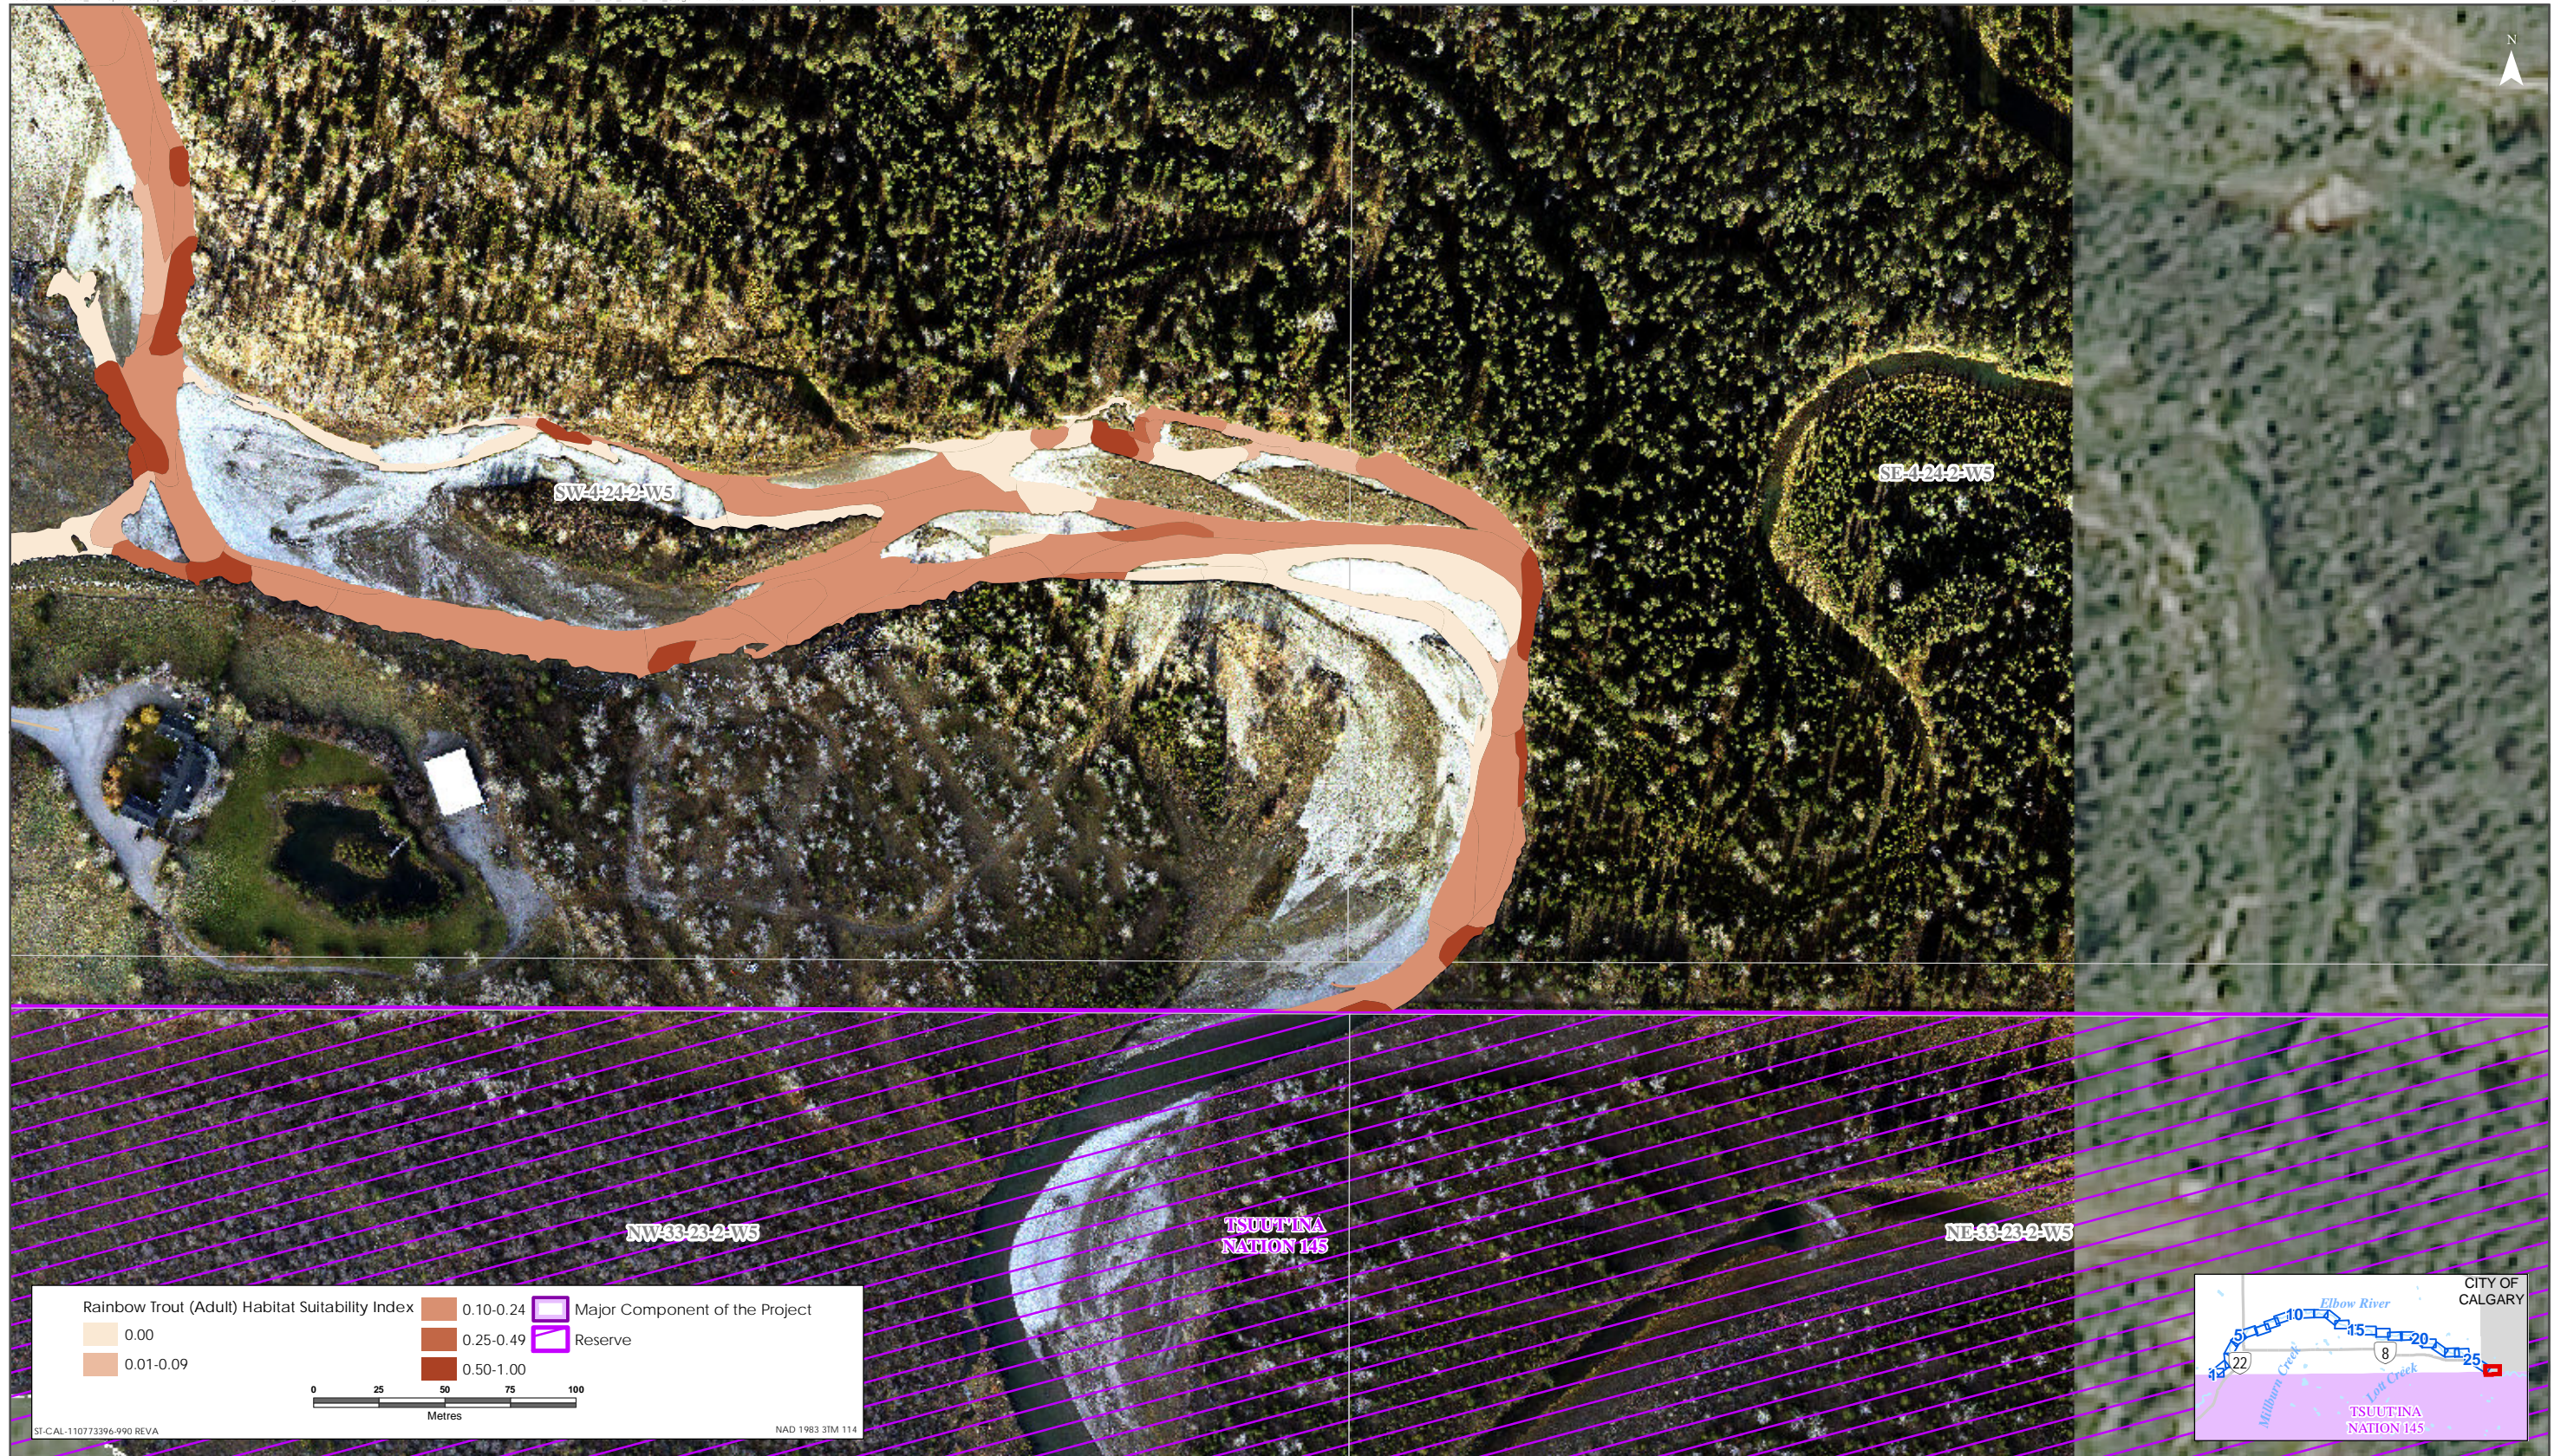

Rainbow Trout HSI Map for Elbow River (Adult Life Stage)

Sources: Base Data - Government of Alberta, Government of Canada. Thematic Data - Stantec Ltd. Imagery: 1.4m 10cm resolution October 2019

Rainbow Trout HSI Map for Elbow River (Adult Life Stage)