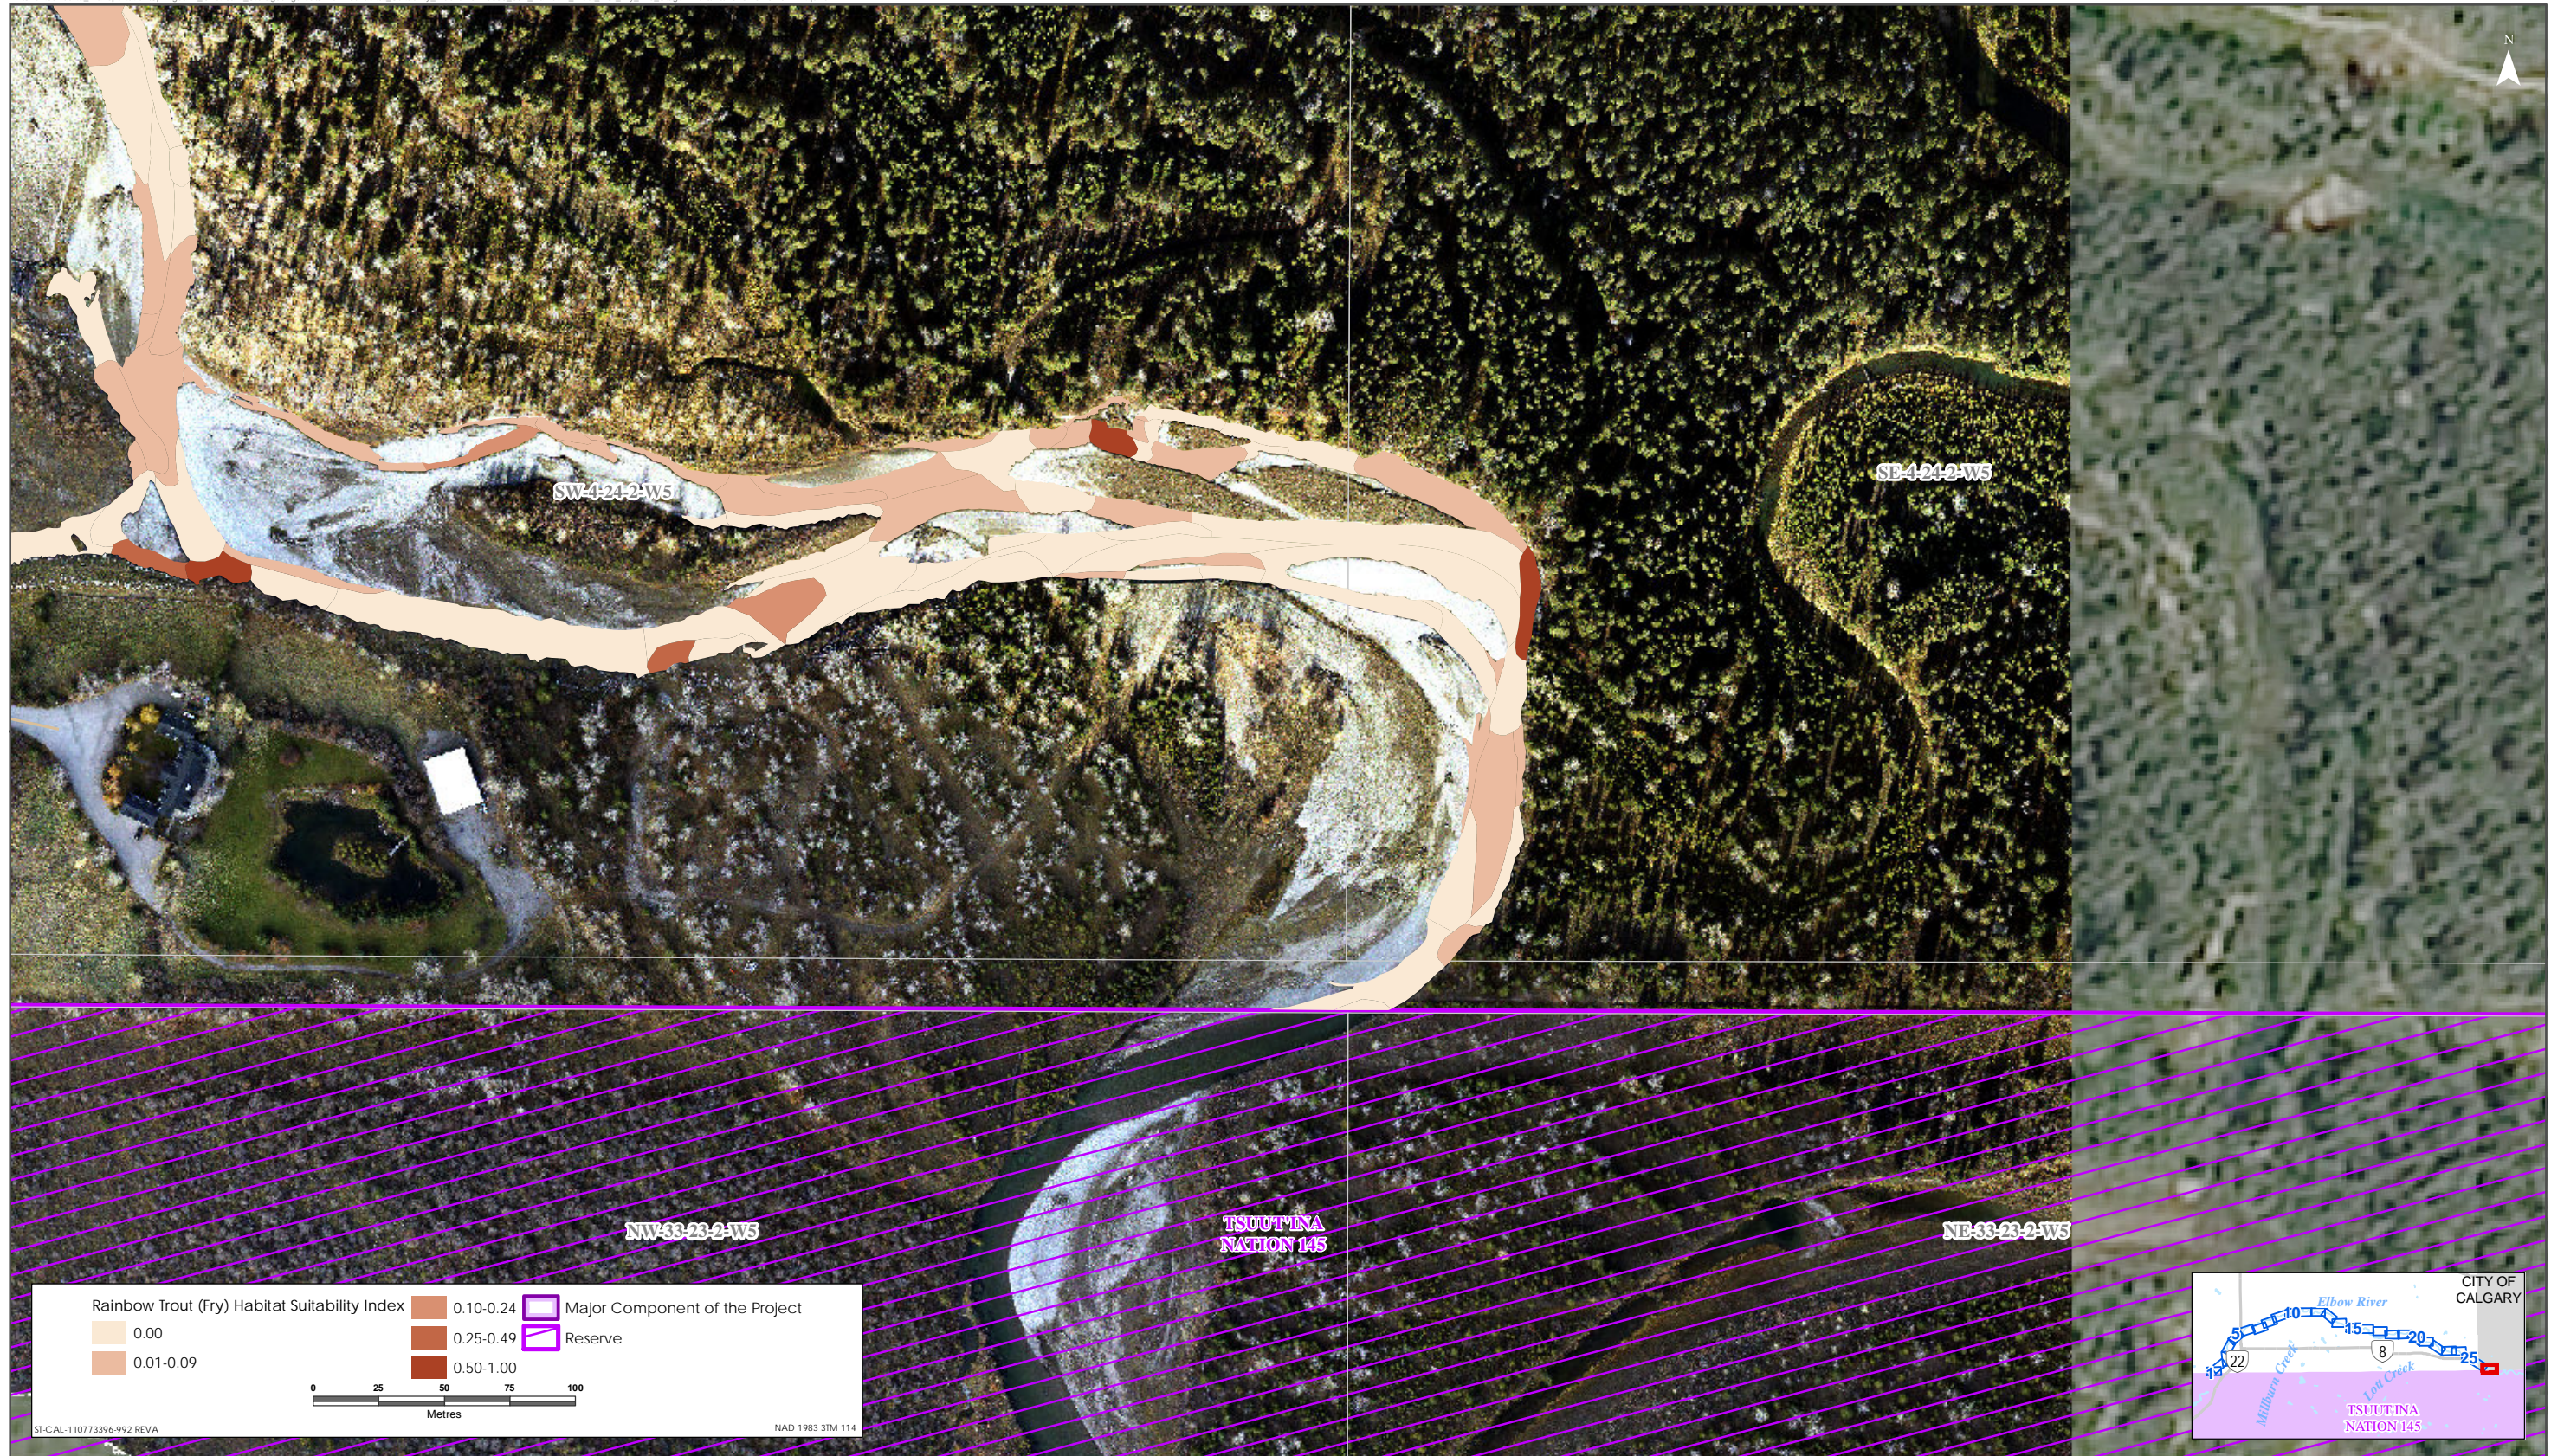

Rainbow Trout HSI Map for Elbow River (Fry Life Stage)

Sources: Base Data - Government of Alberta, Government of Canada. Thematic Data - Stantec Ltd. Imagery: 1-Air 10cm resolution October 2019

Rainbow Trout HSI Map for Elbow River (Fry Life Stage)