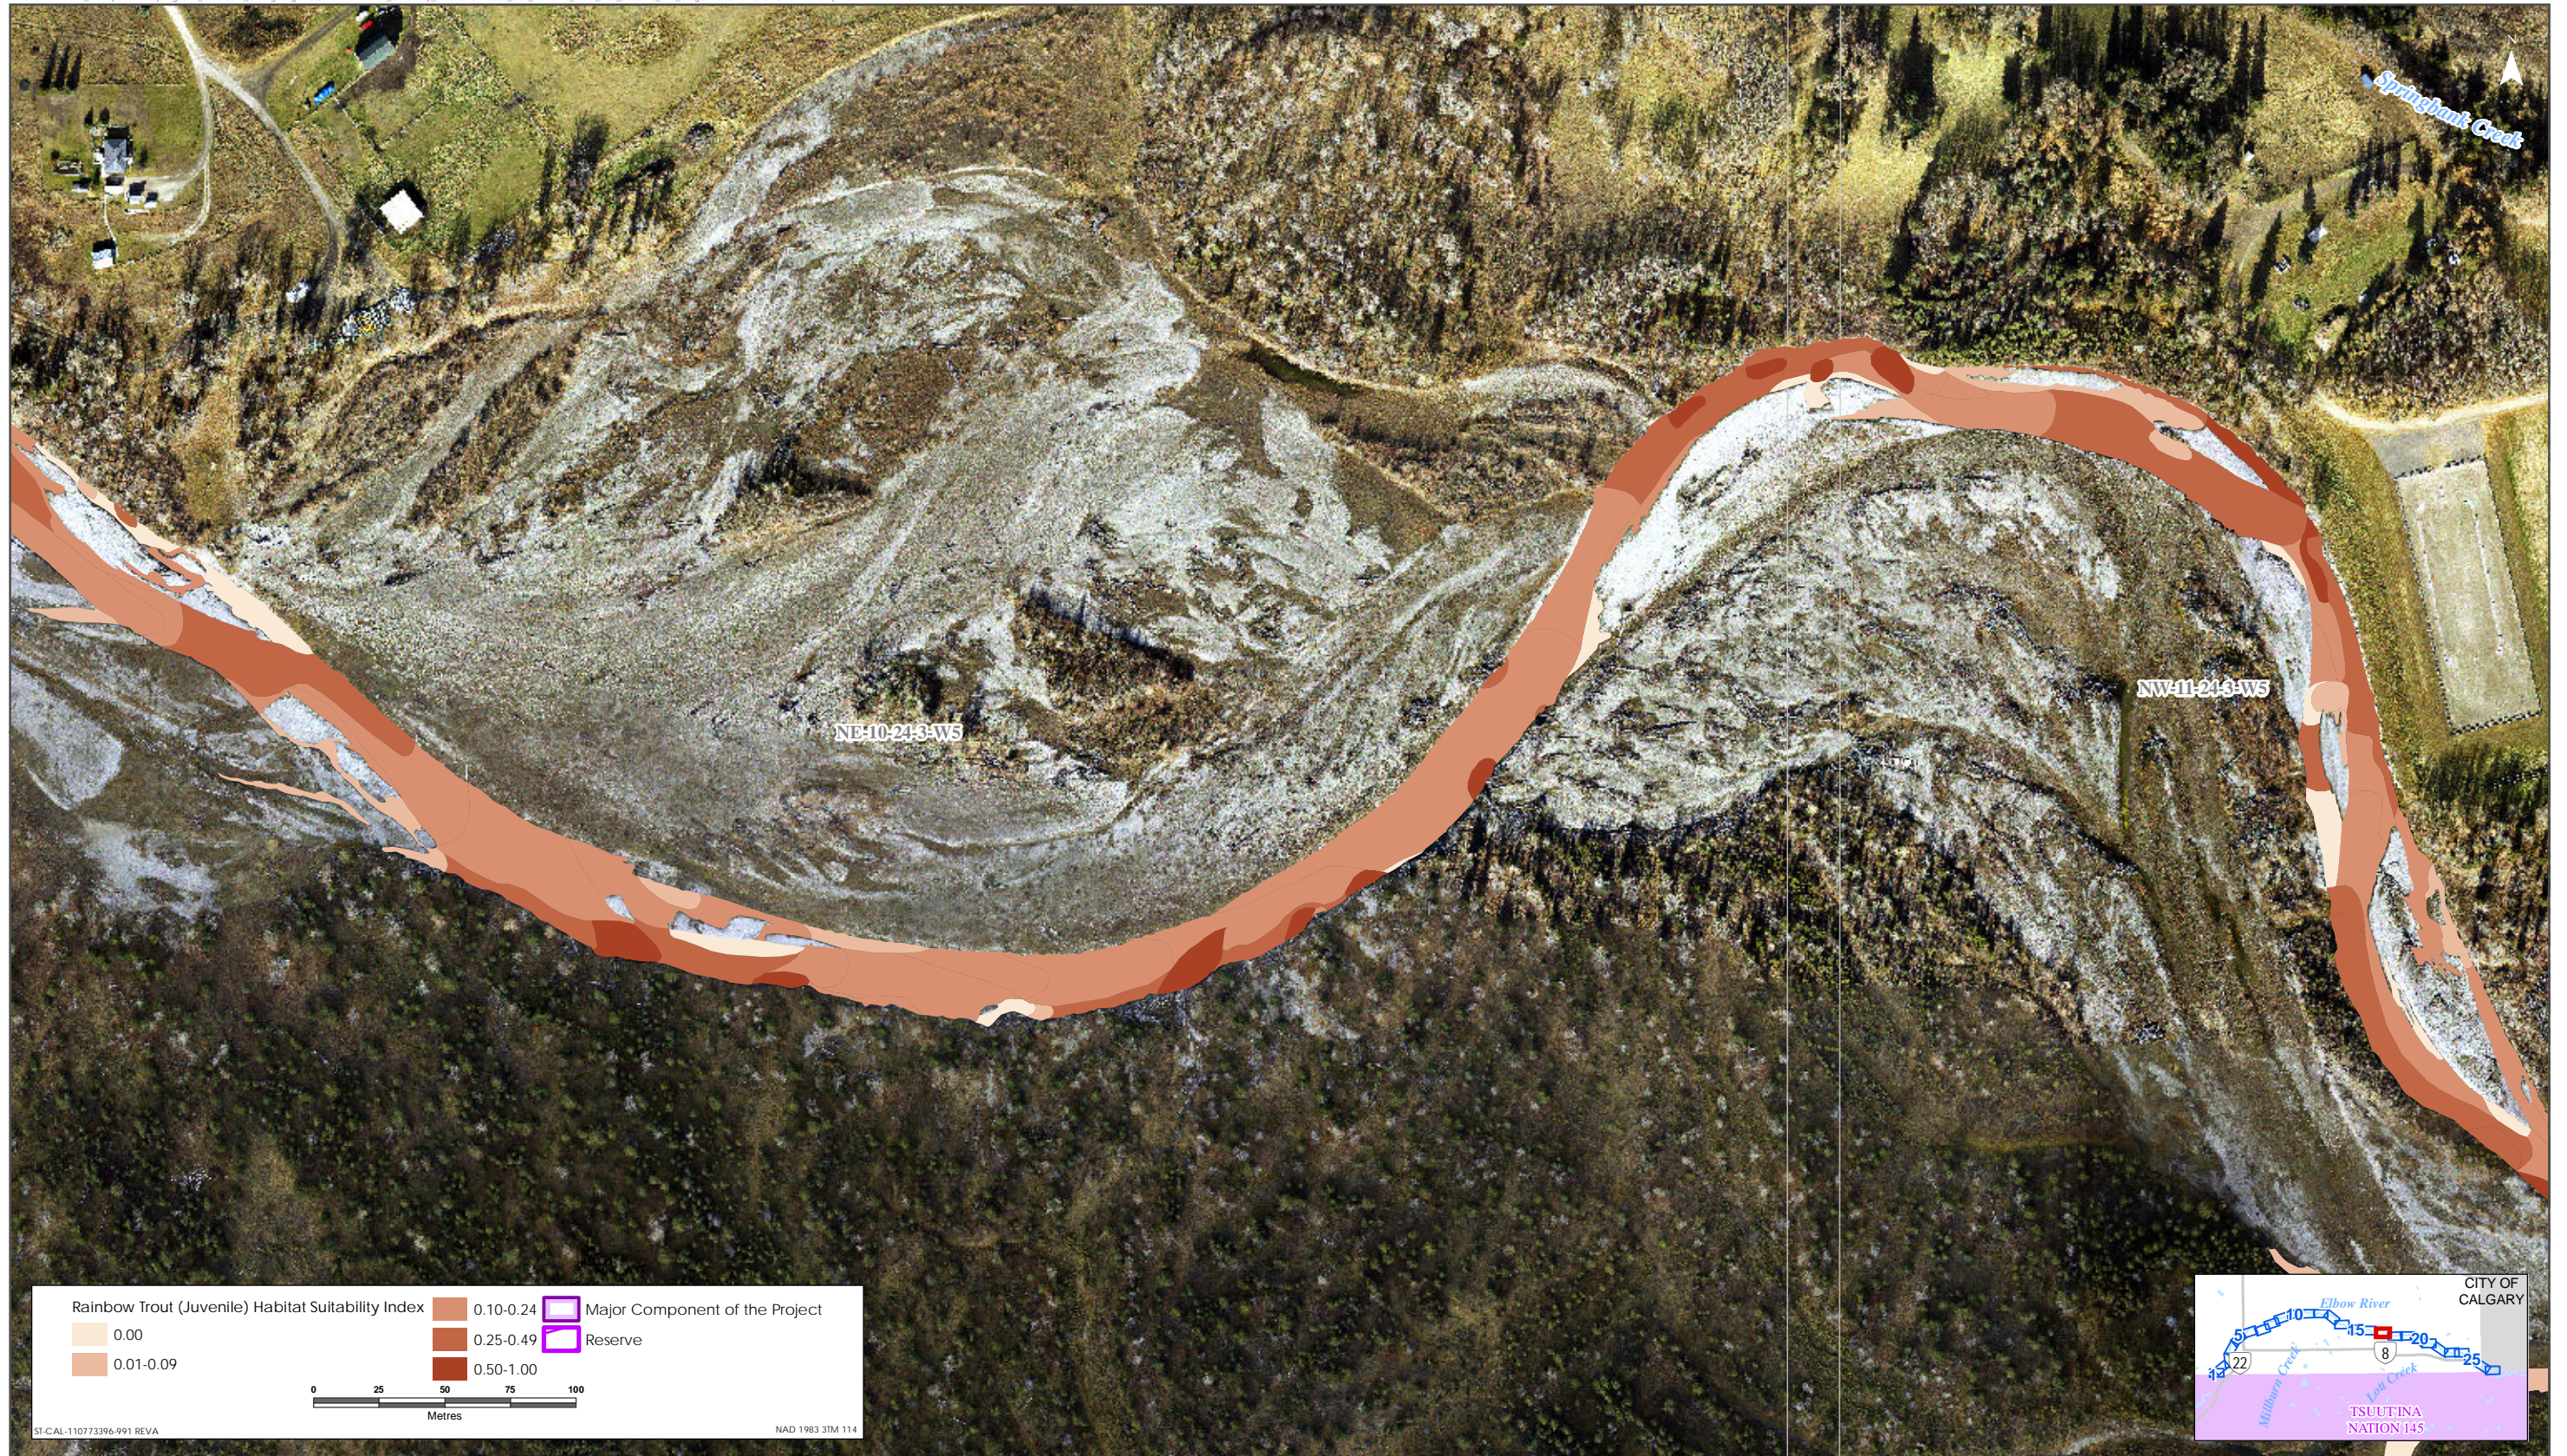

Rainbow Trout HSI Map for Elbow River (Juvenile Life Stage)

Sources: Base Data - Government of Alberta, Government of Canada. Thematic Data - Stantec Ltd. Imagery: 1.4m 10cm resolution October 2019