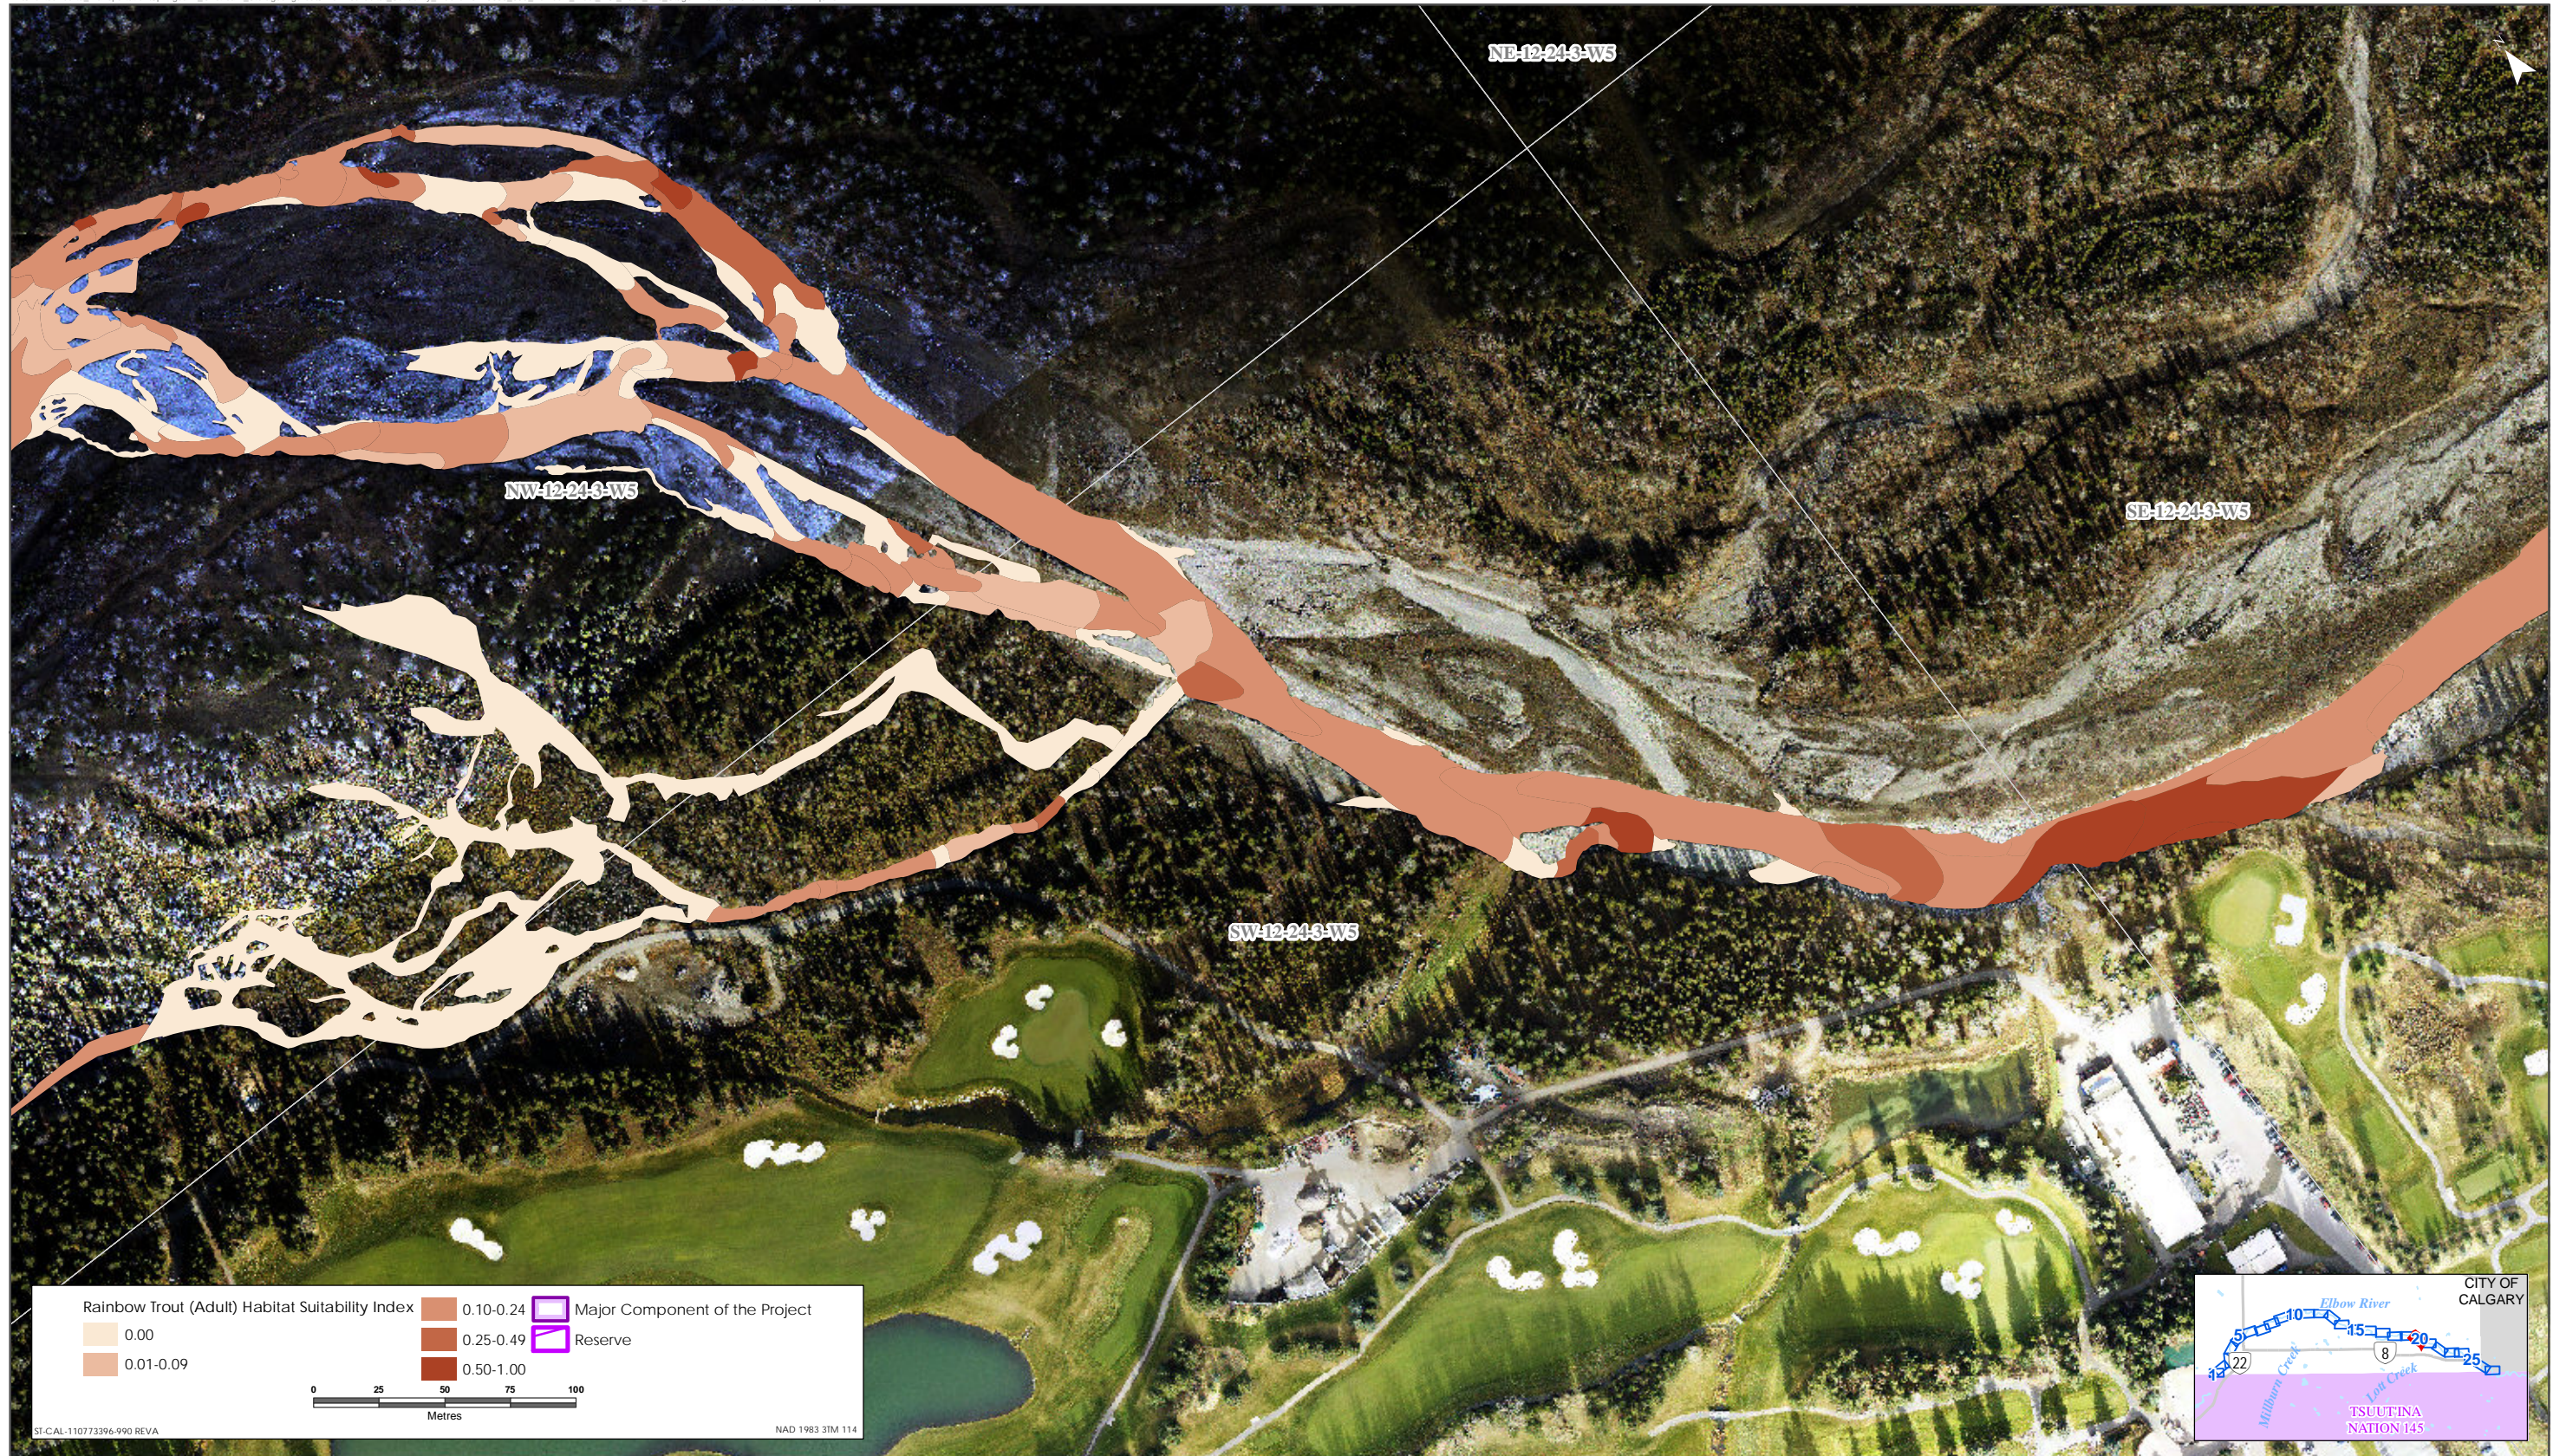

Rainbow Trout HSI Map for Elbow River (Adult Life Stage)

Sources: Base Data - Government of Alberta, Government of Canada. Thematic Data - Stantec Ltd. Imagery: 1:10cm resolution October 2019