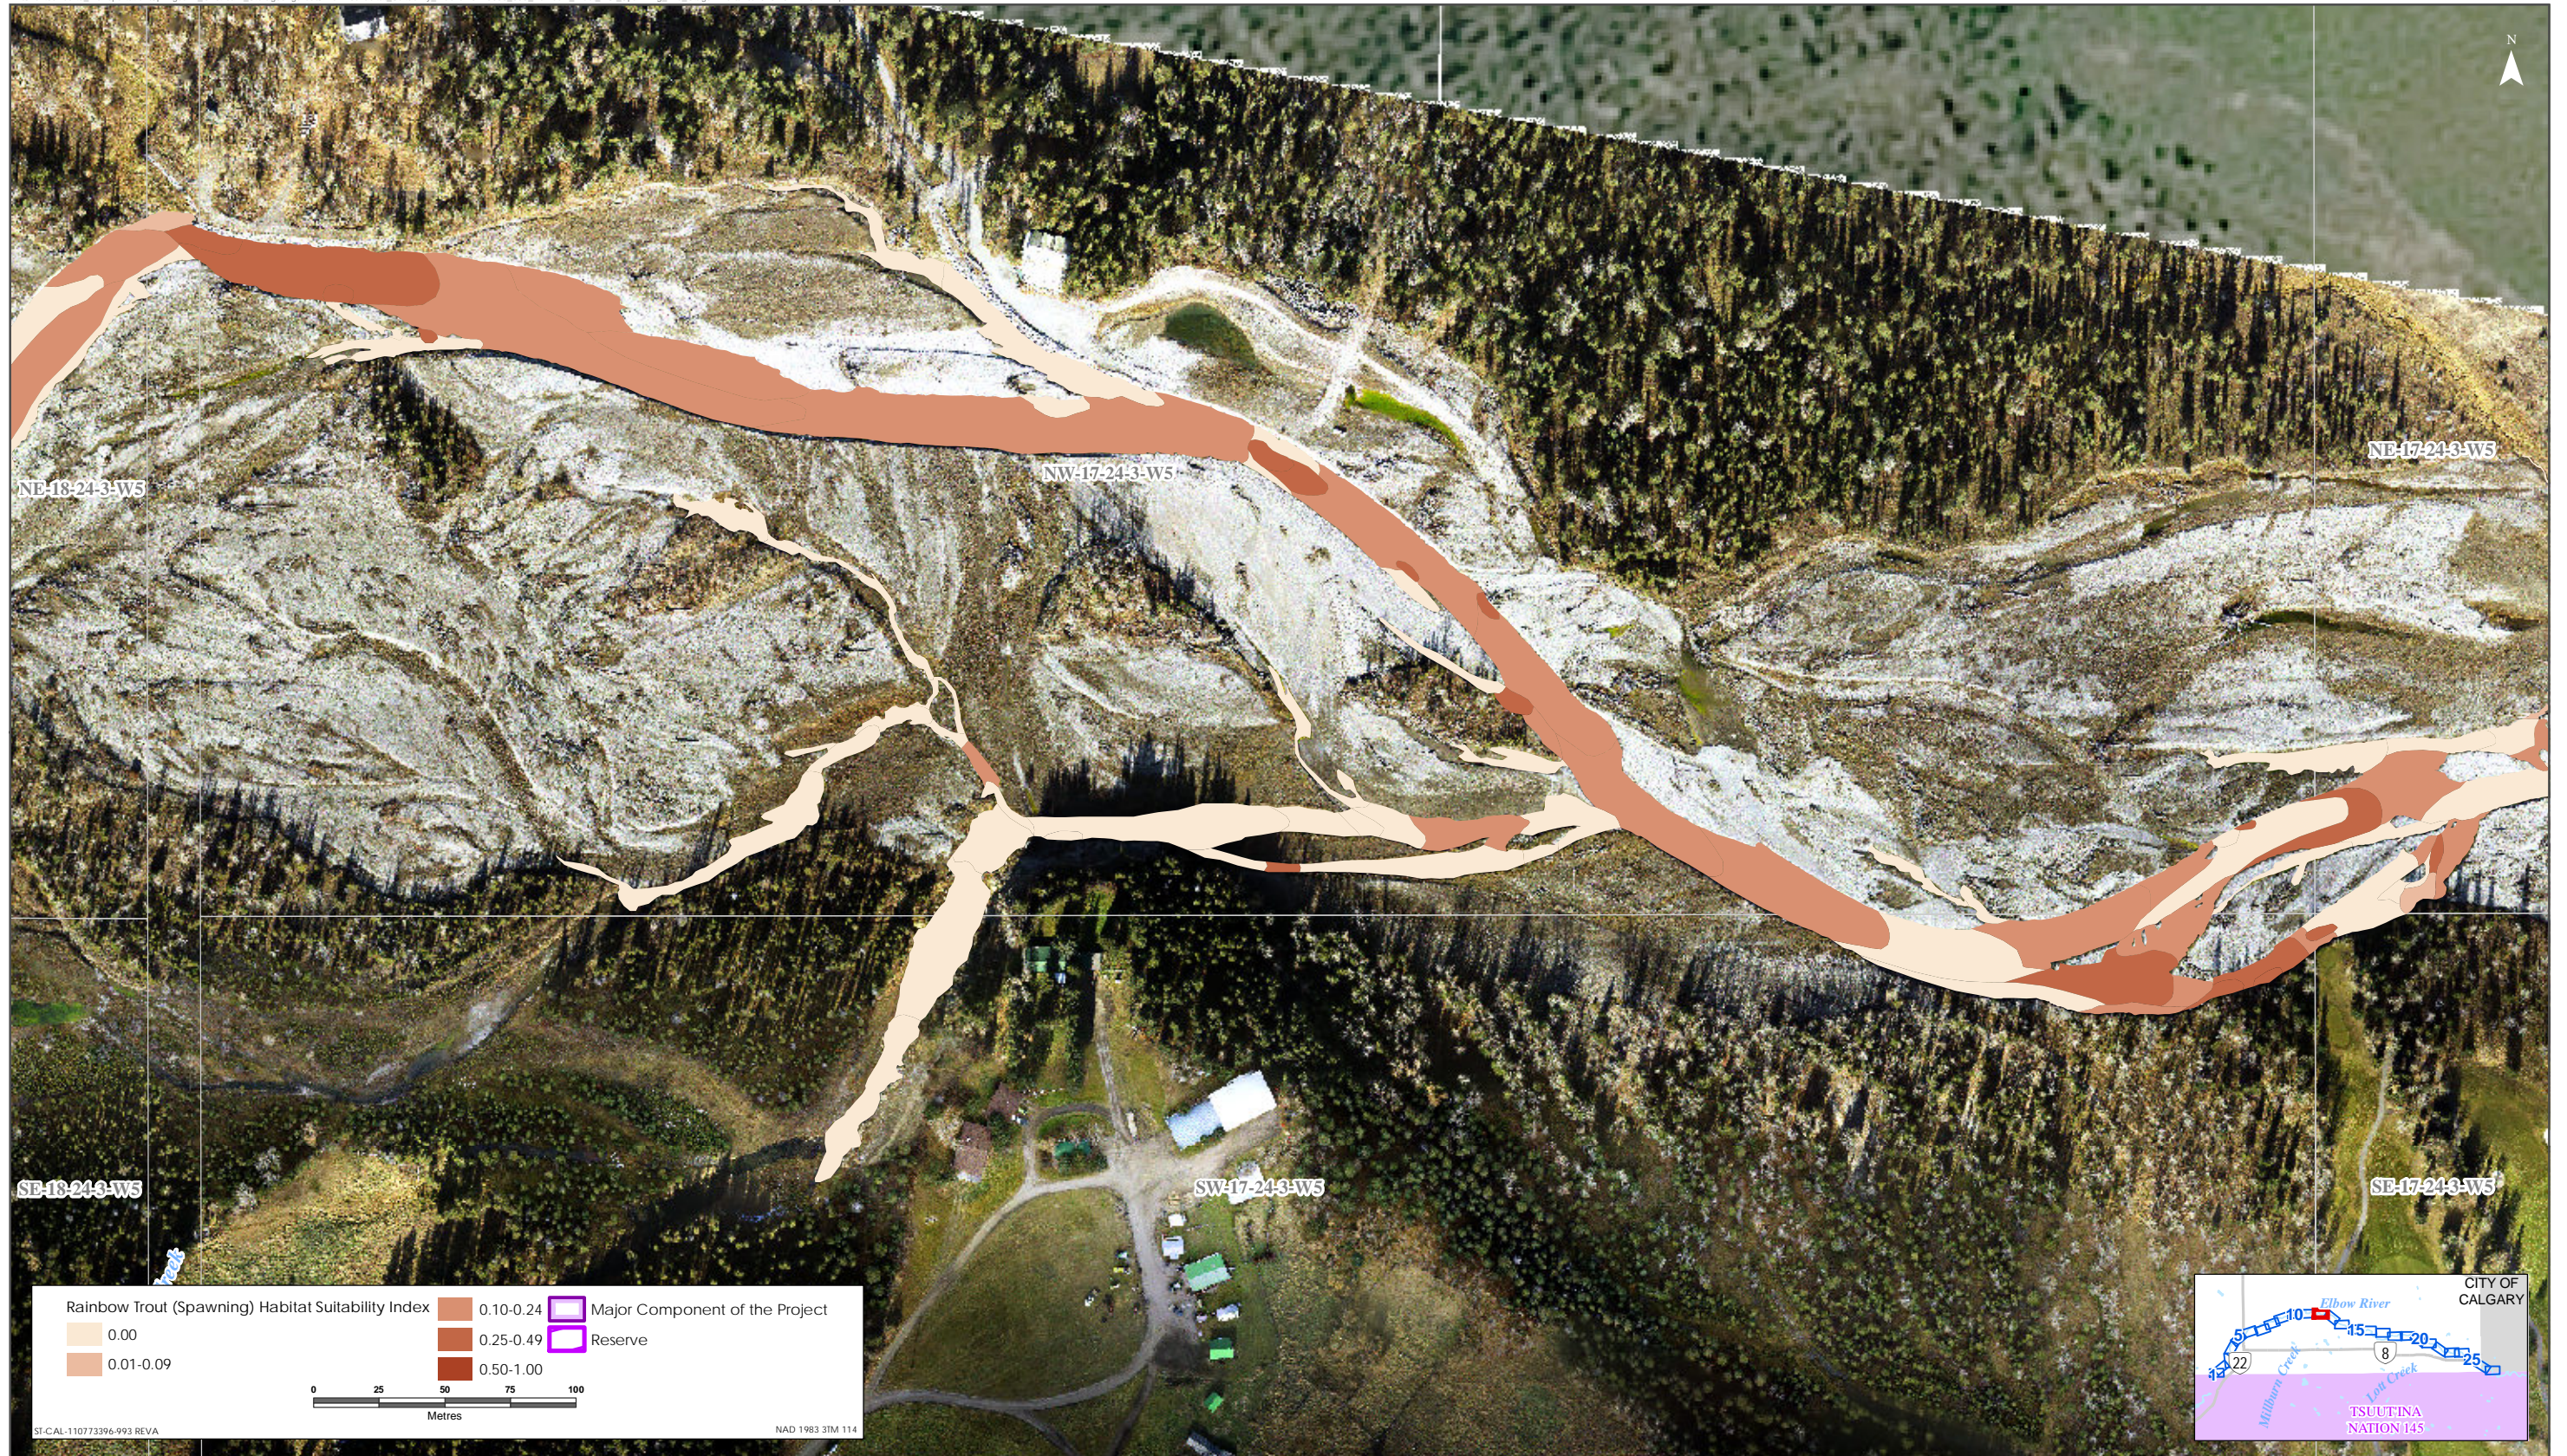

Rainbow Trout HSI Map for Elbow River (Spawning Life Stage)

Sources: Base Data - Government of Alberta, Government of Canada. Thematic Data - Stantec Ltd. Imagery: 1.4m 10cm resolution October 2019