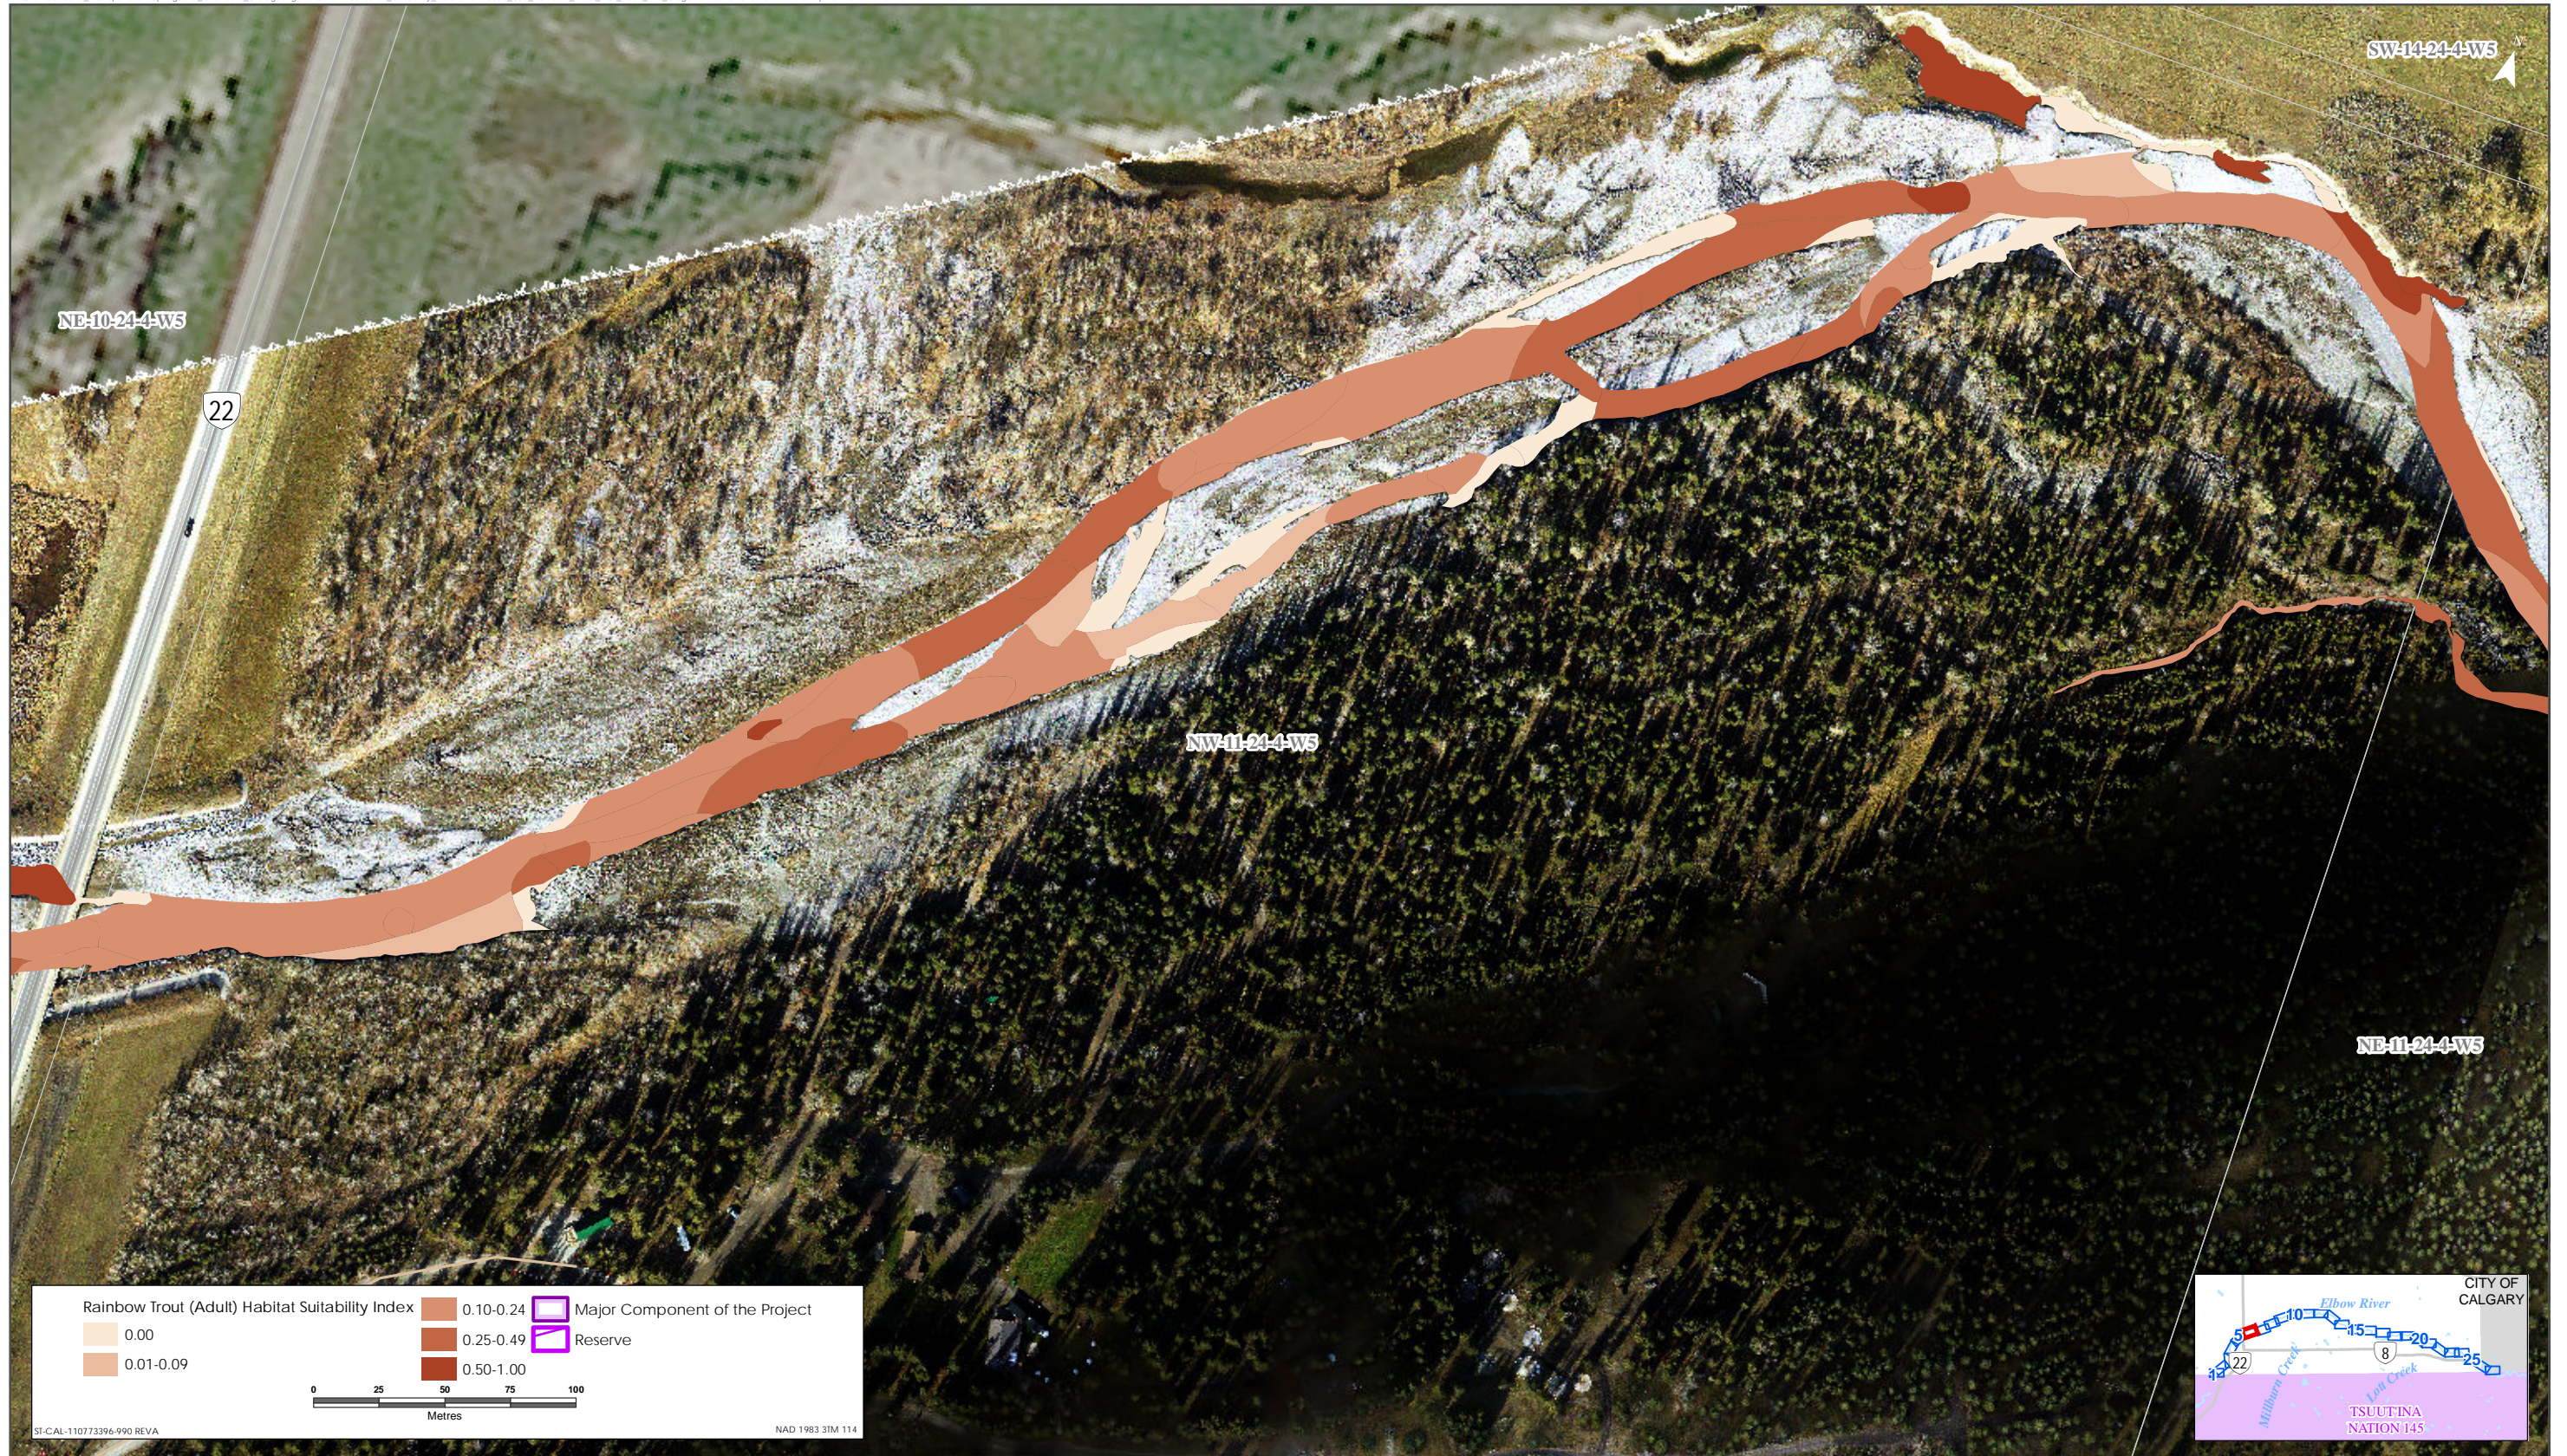

Rainbow Trout HSI Map for Elbow River (Adult Life Stage)

Sources: Base Data - Government of Alberta, Government of Canada. Thematic Data - Stantec Ltd. Imagery: 1:10cm resolution October 2019