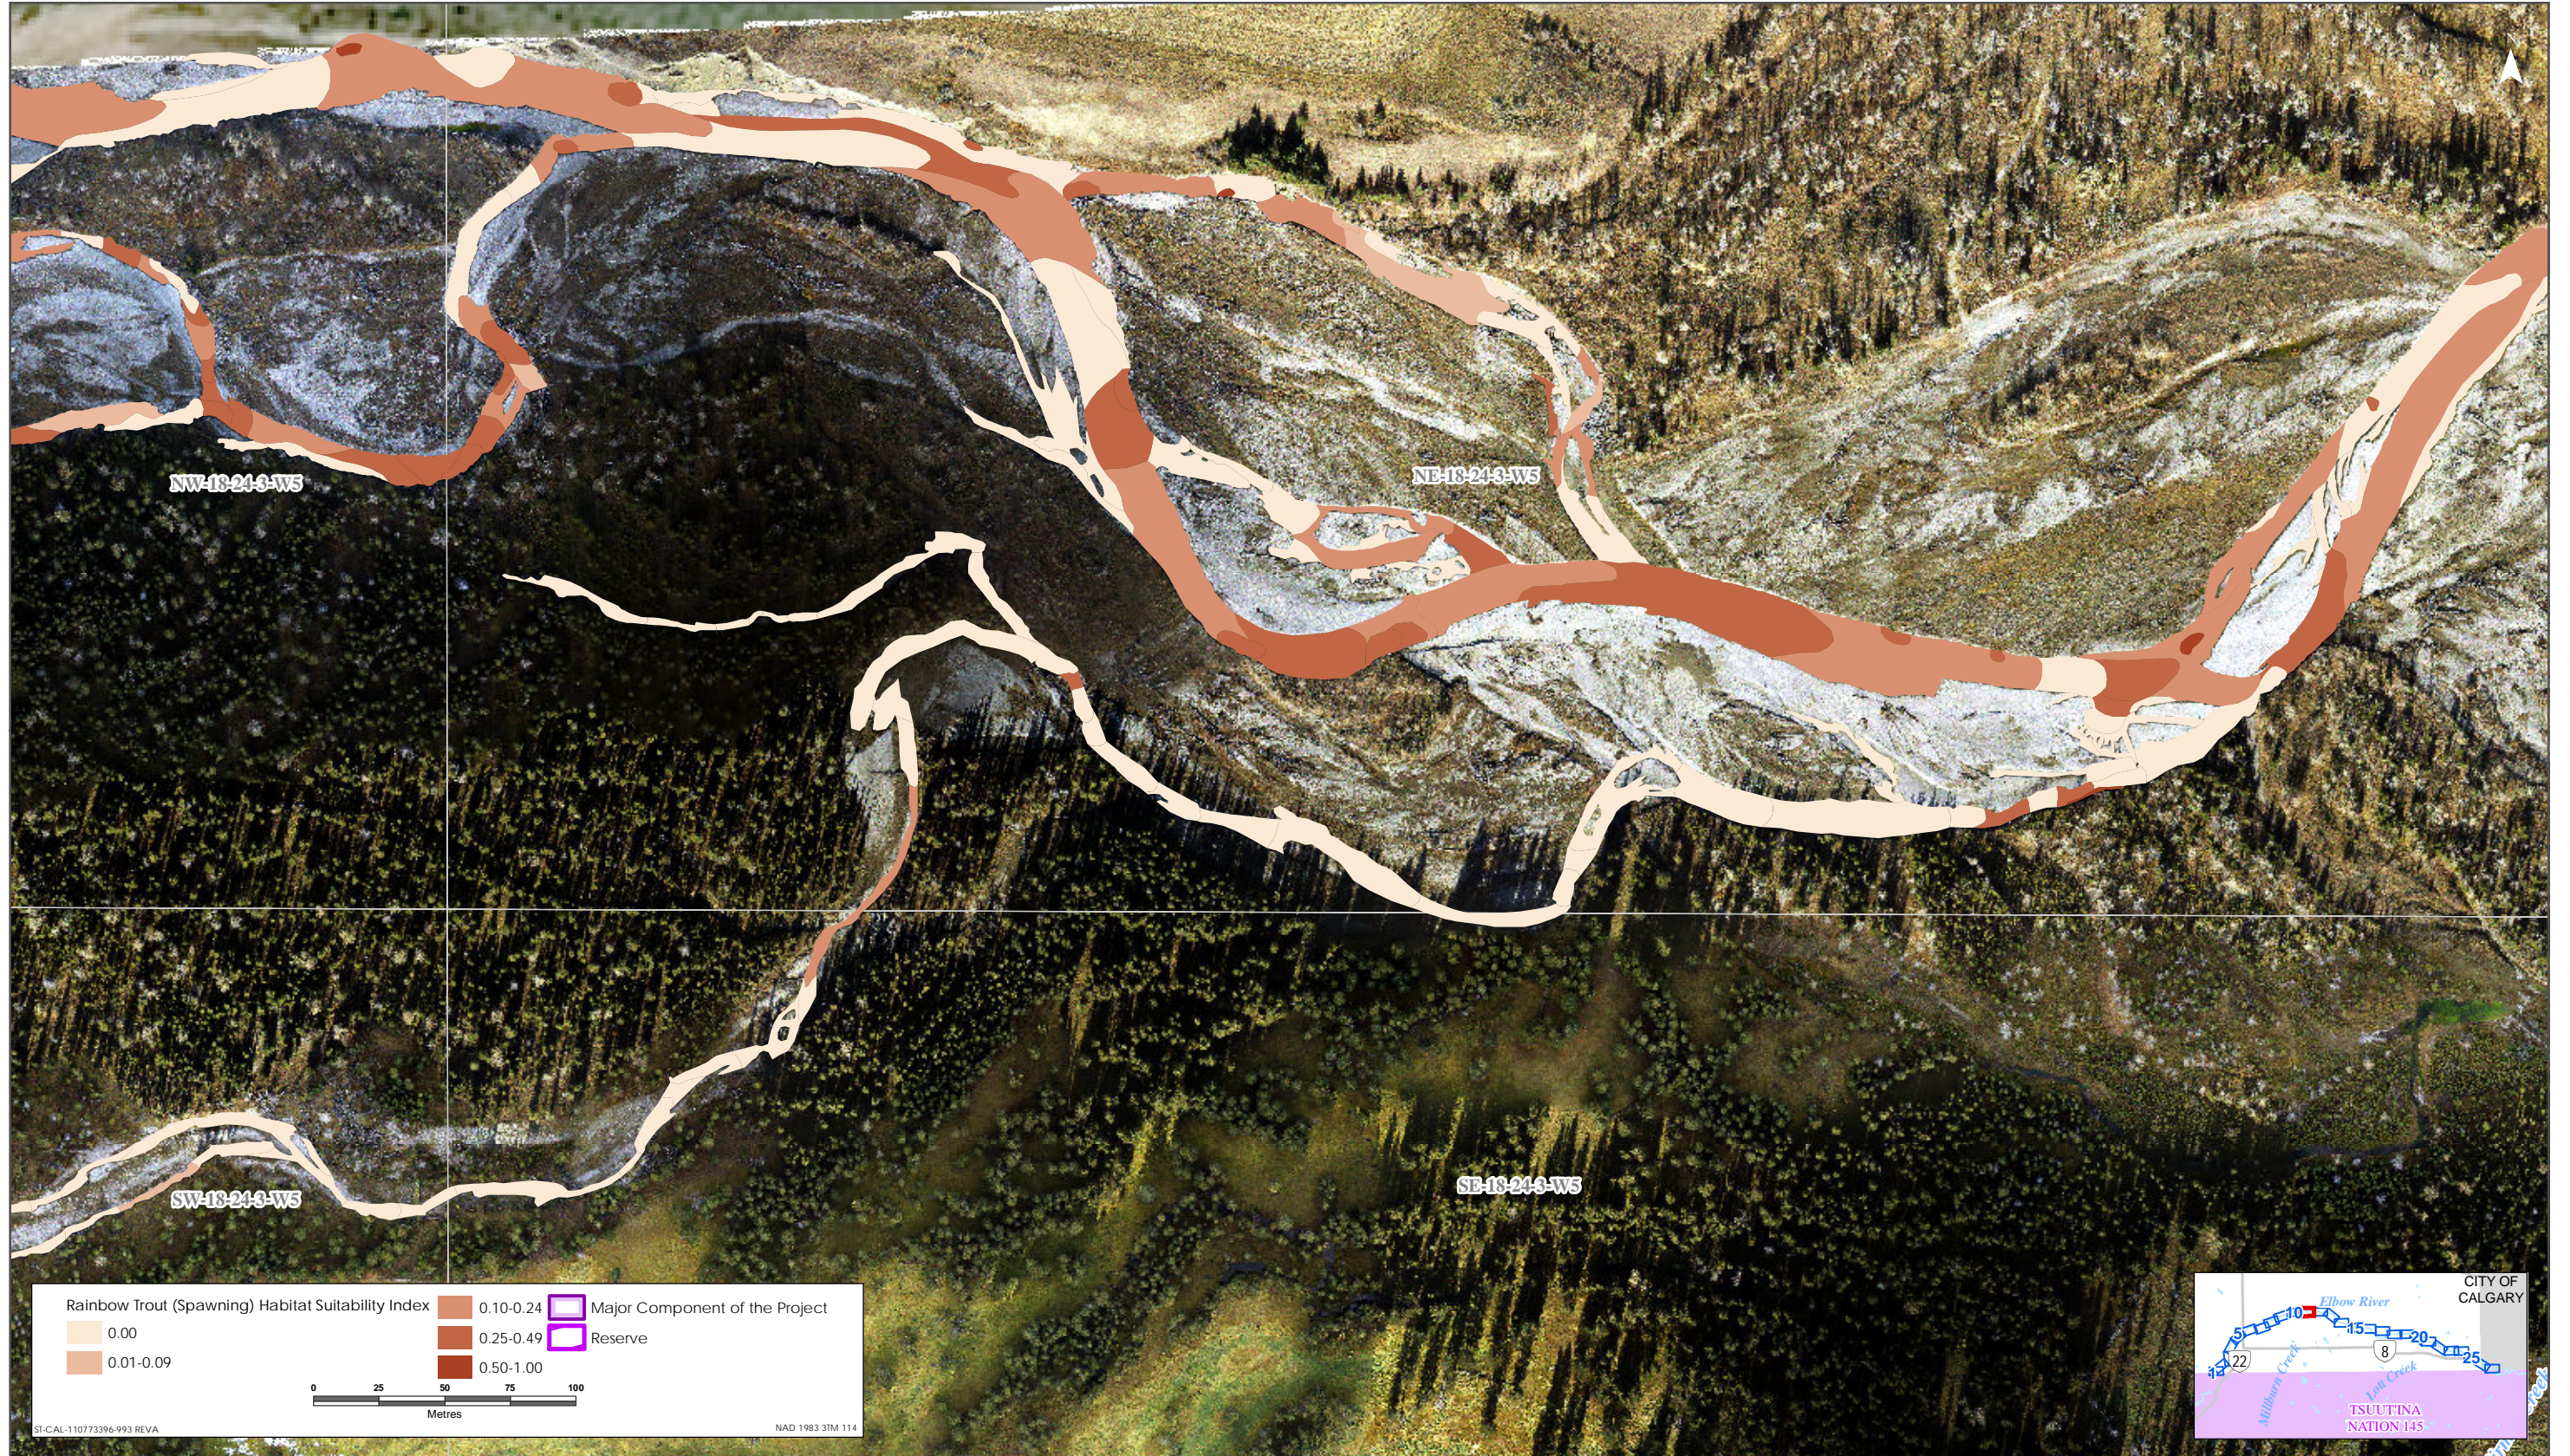

Rainbow Trout HSI Map for Elbow River (Spawning Life Stage)

Sources: Base Data - Government of Alberta, Government of Canada. Thematic Data - Stantec Ltd. Imagery: 1:4m 10cm resolution October 2019