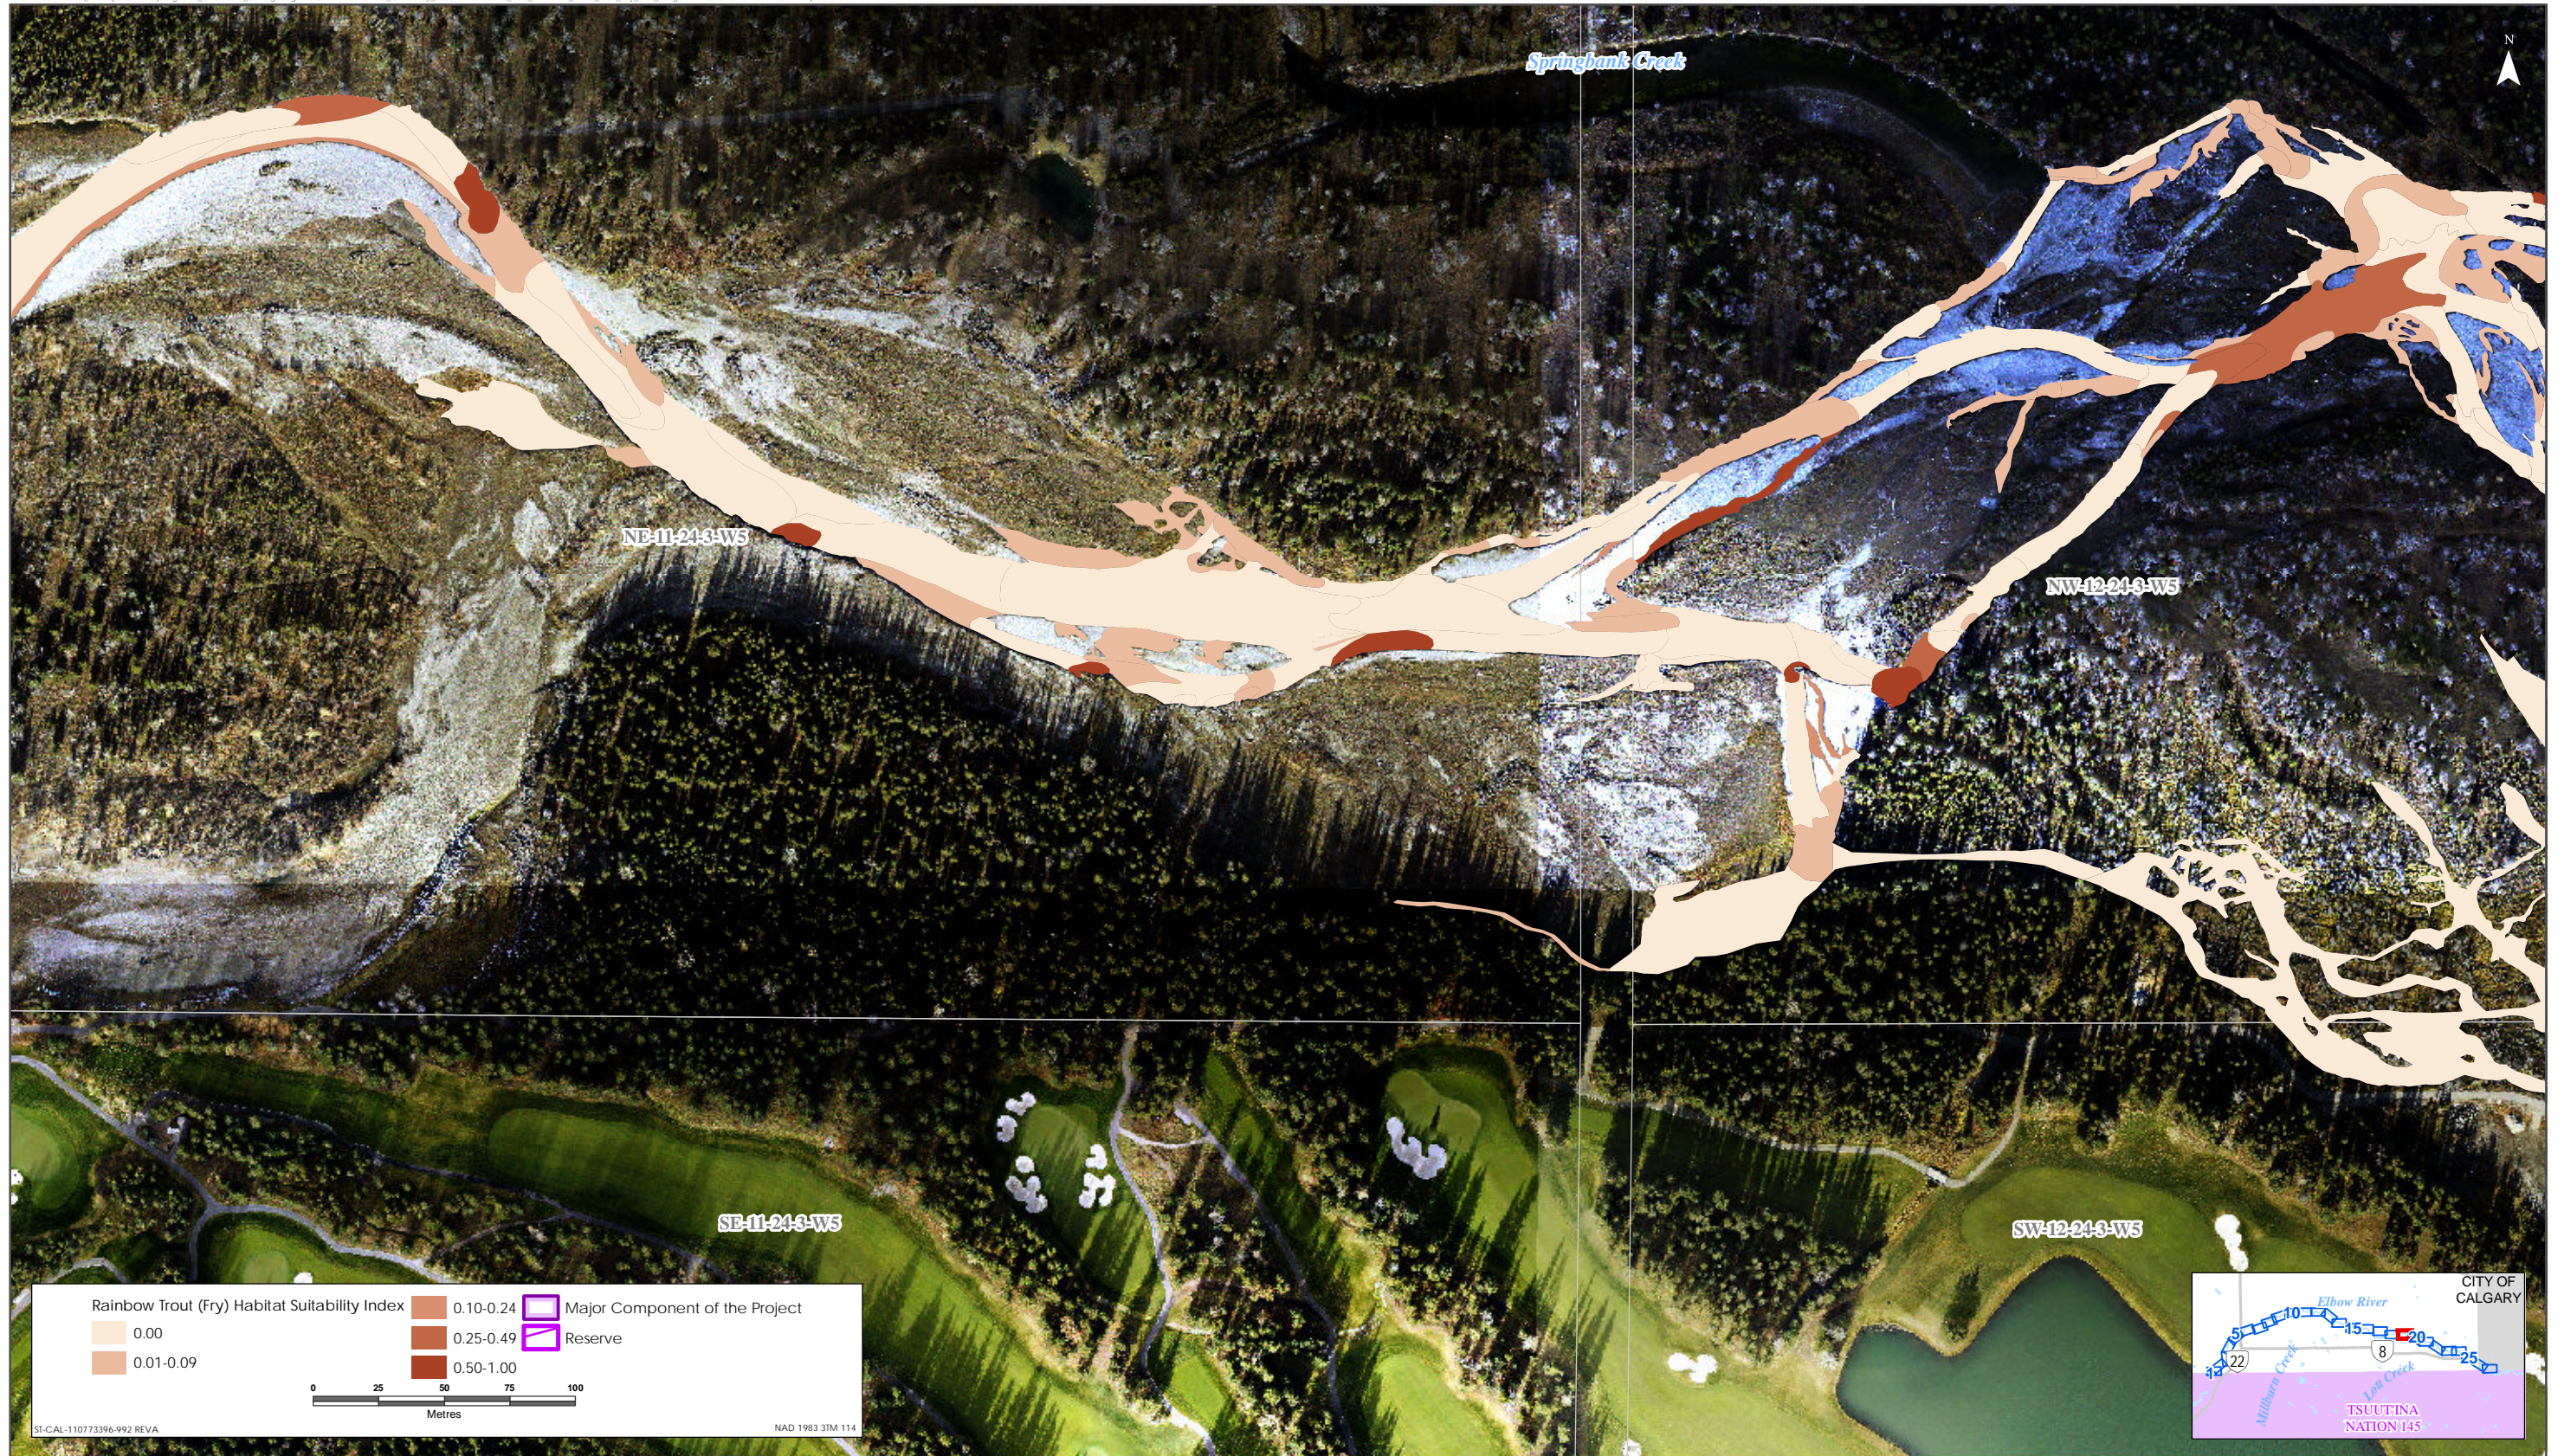

Rainbow Trout HSI Map for Elbow River (Fry Life Stage)

Sources: Base Data - Government of Alberta, Government of Canada. Thematic Data - Stantec Ltd. Imagery: 1.4m 10cm resolution October 2019