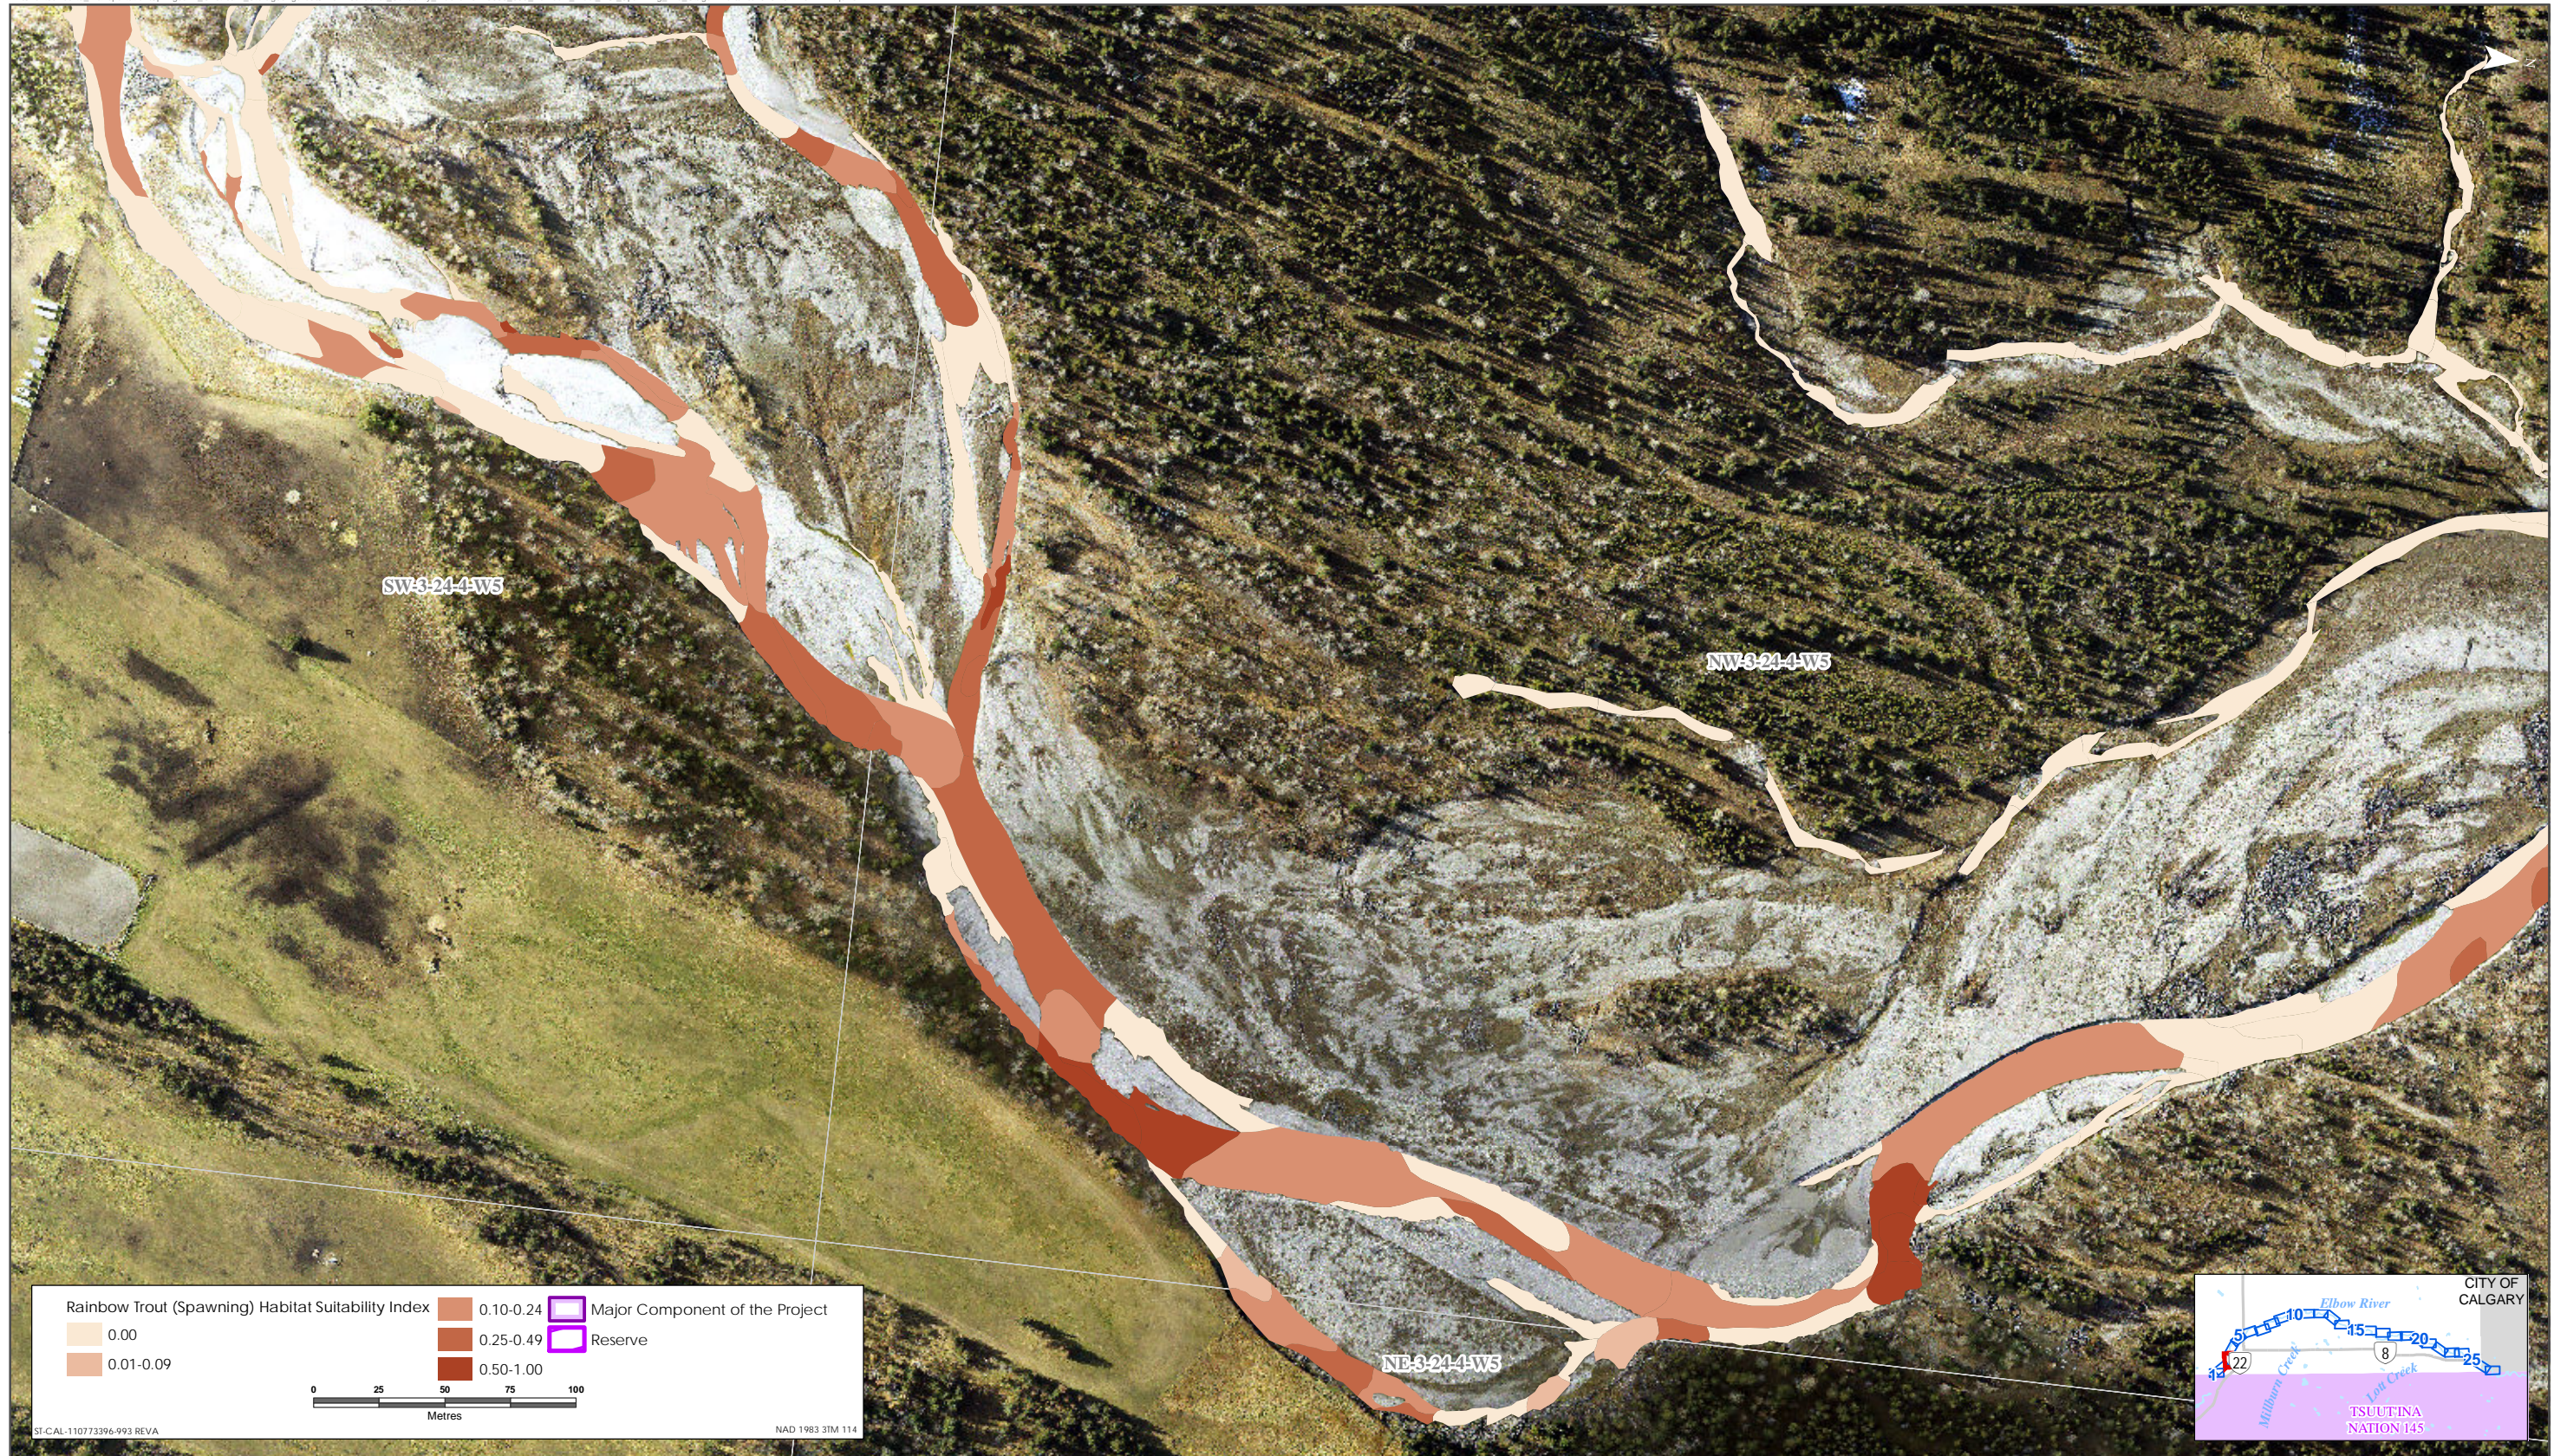

Rainbow Trout HSI Map for Elbow River (Spawning Life Stage)

Sources: Base Data - Government of Alberta, Government of Canada. Thematic Data - Stantec Ltd. Imagery: 1.4m 10cm resolution October 2019

Rainbow Trout HSI Map for Elbow River (Spawning Life Stage)