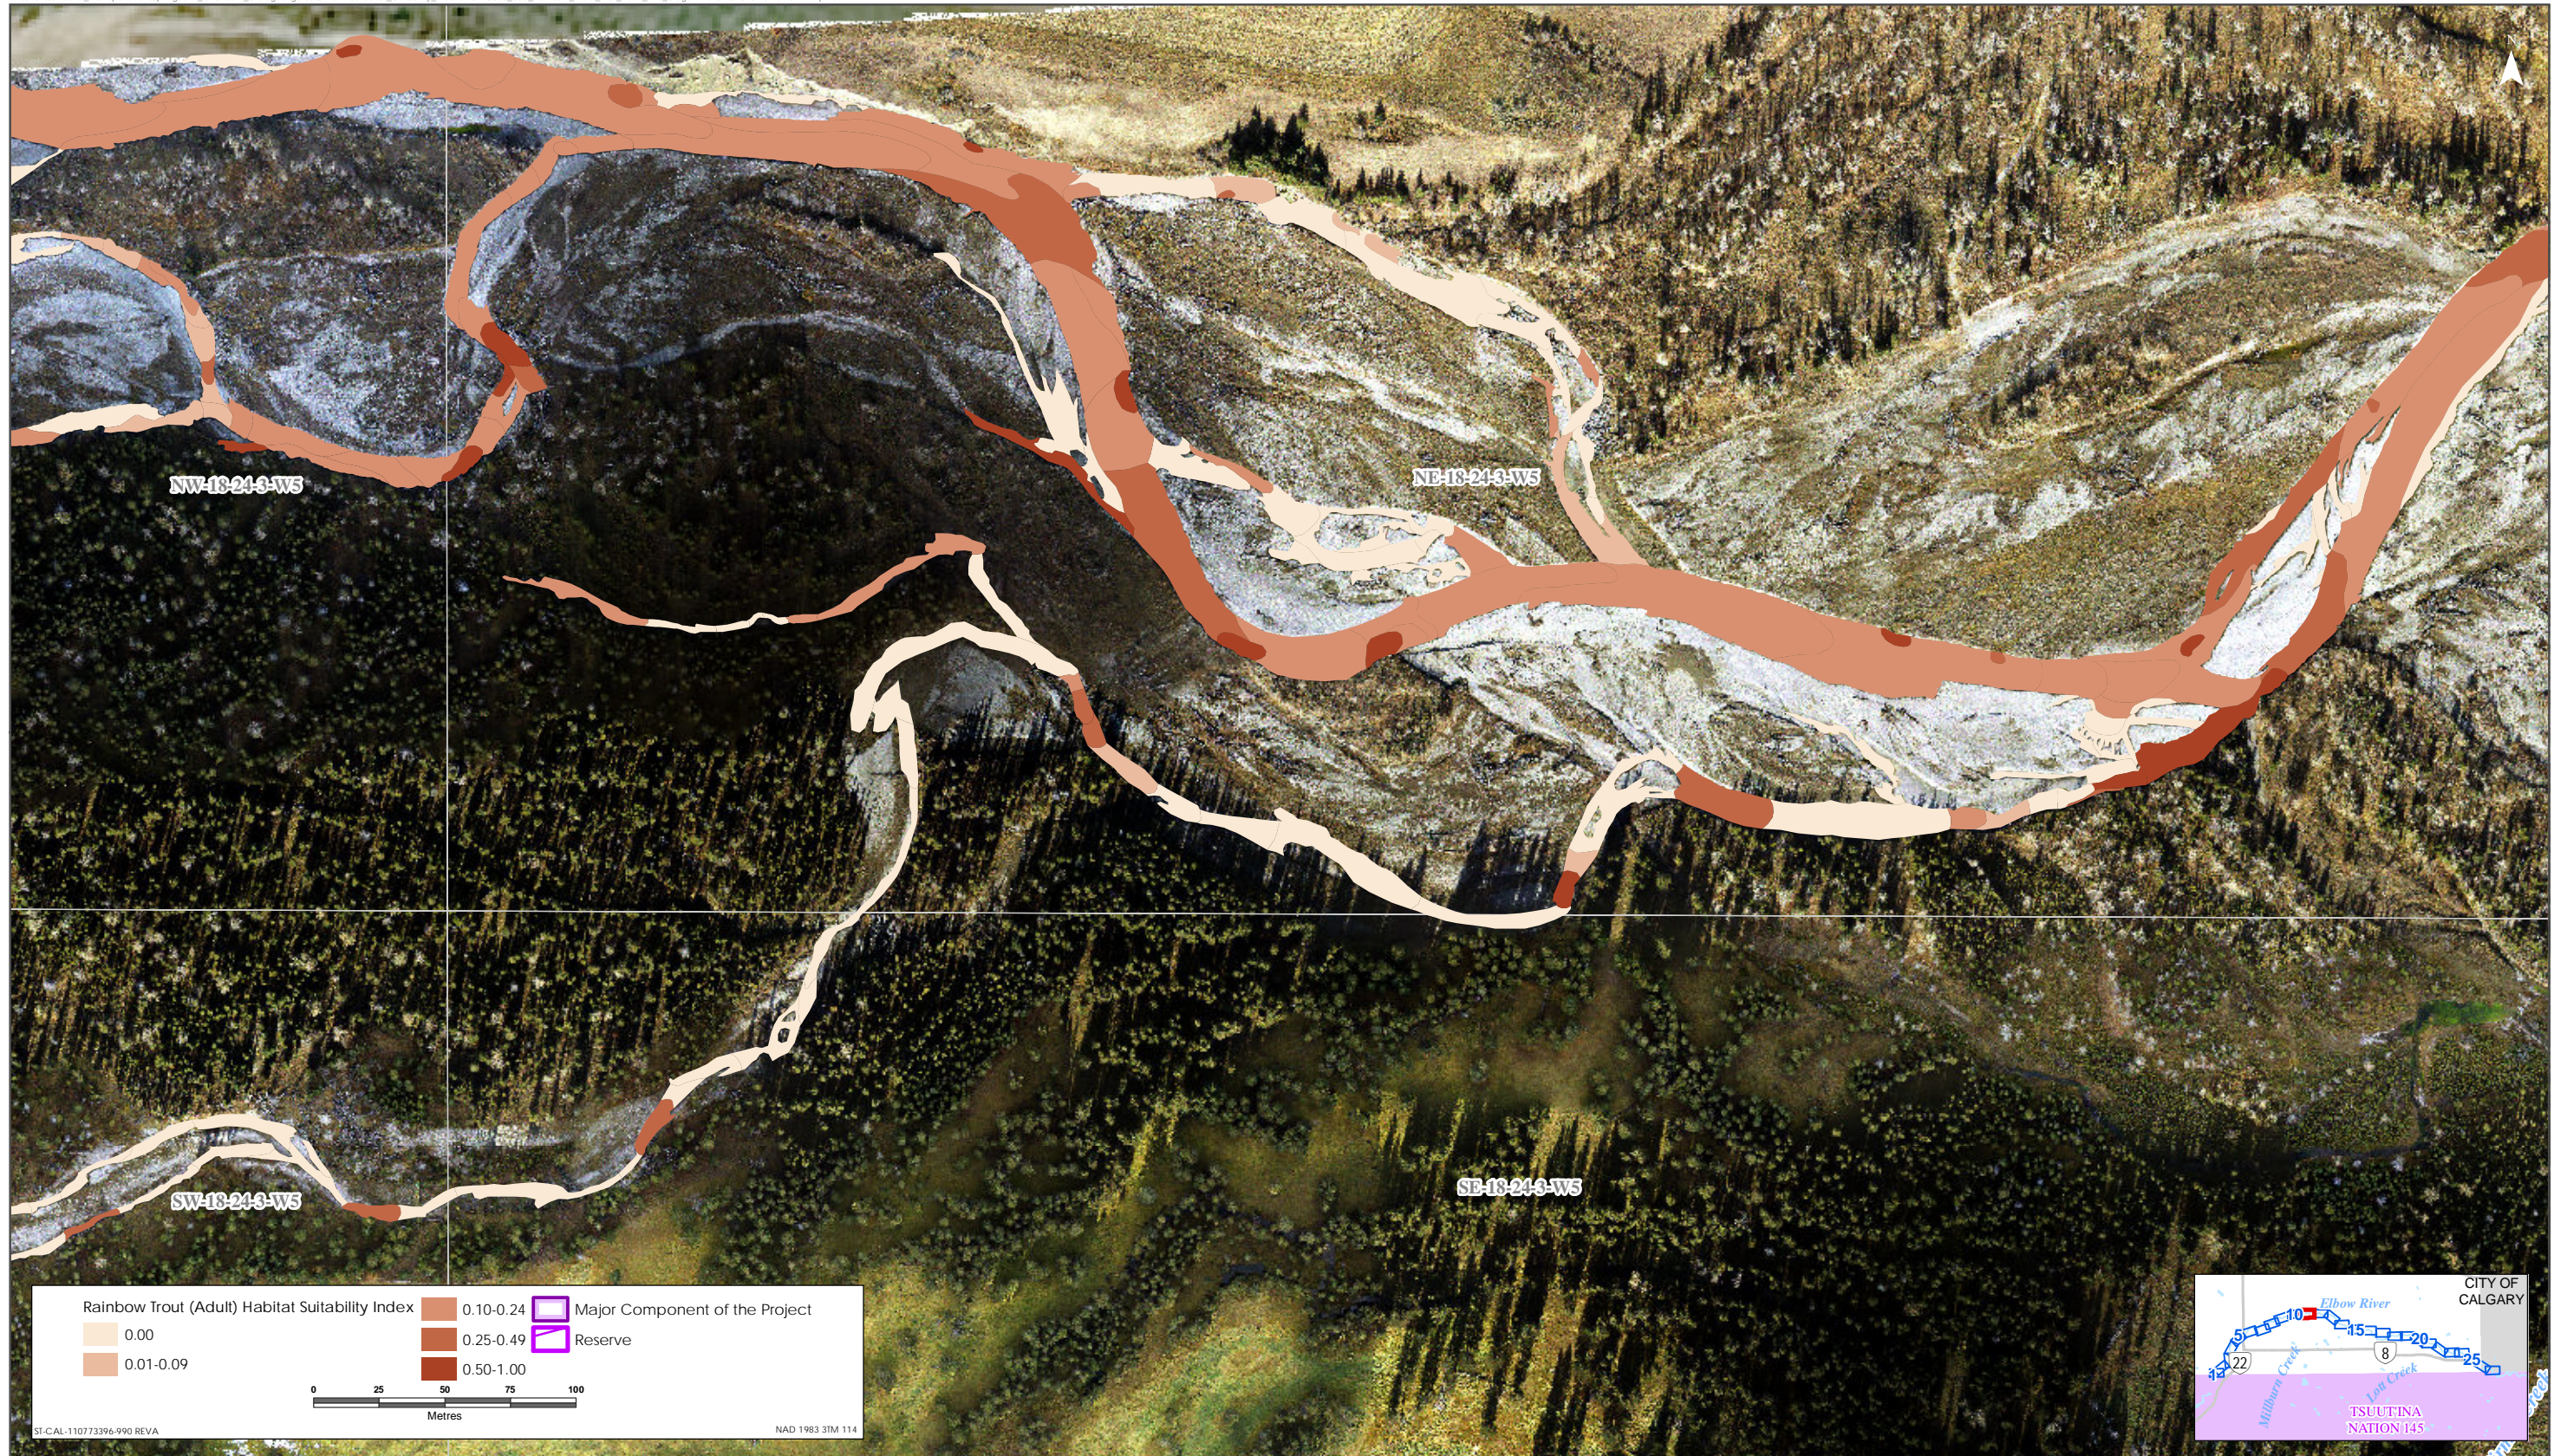

Rainbow Trout HSI Map for Elbow River (Adult Life Stage)

Sources: Base Data - Government of Alberta, Government of Canada. Thematic Data - Stantec Ltd. Imagery: 1:1m 10cm resolution October 2019