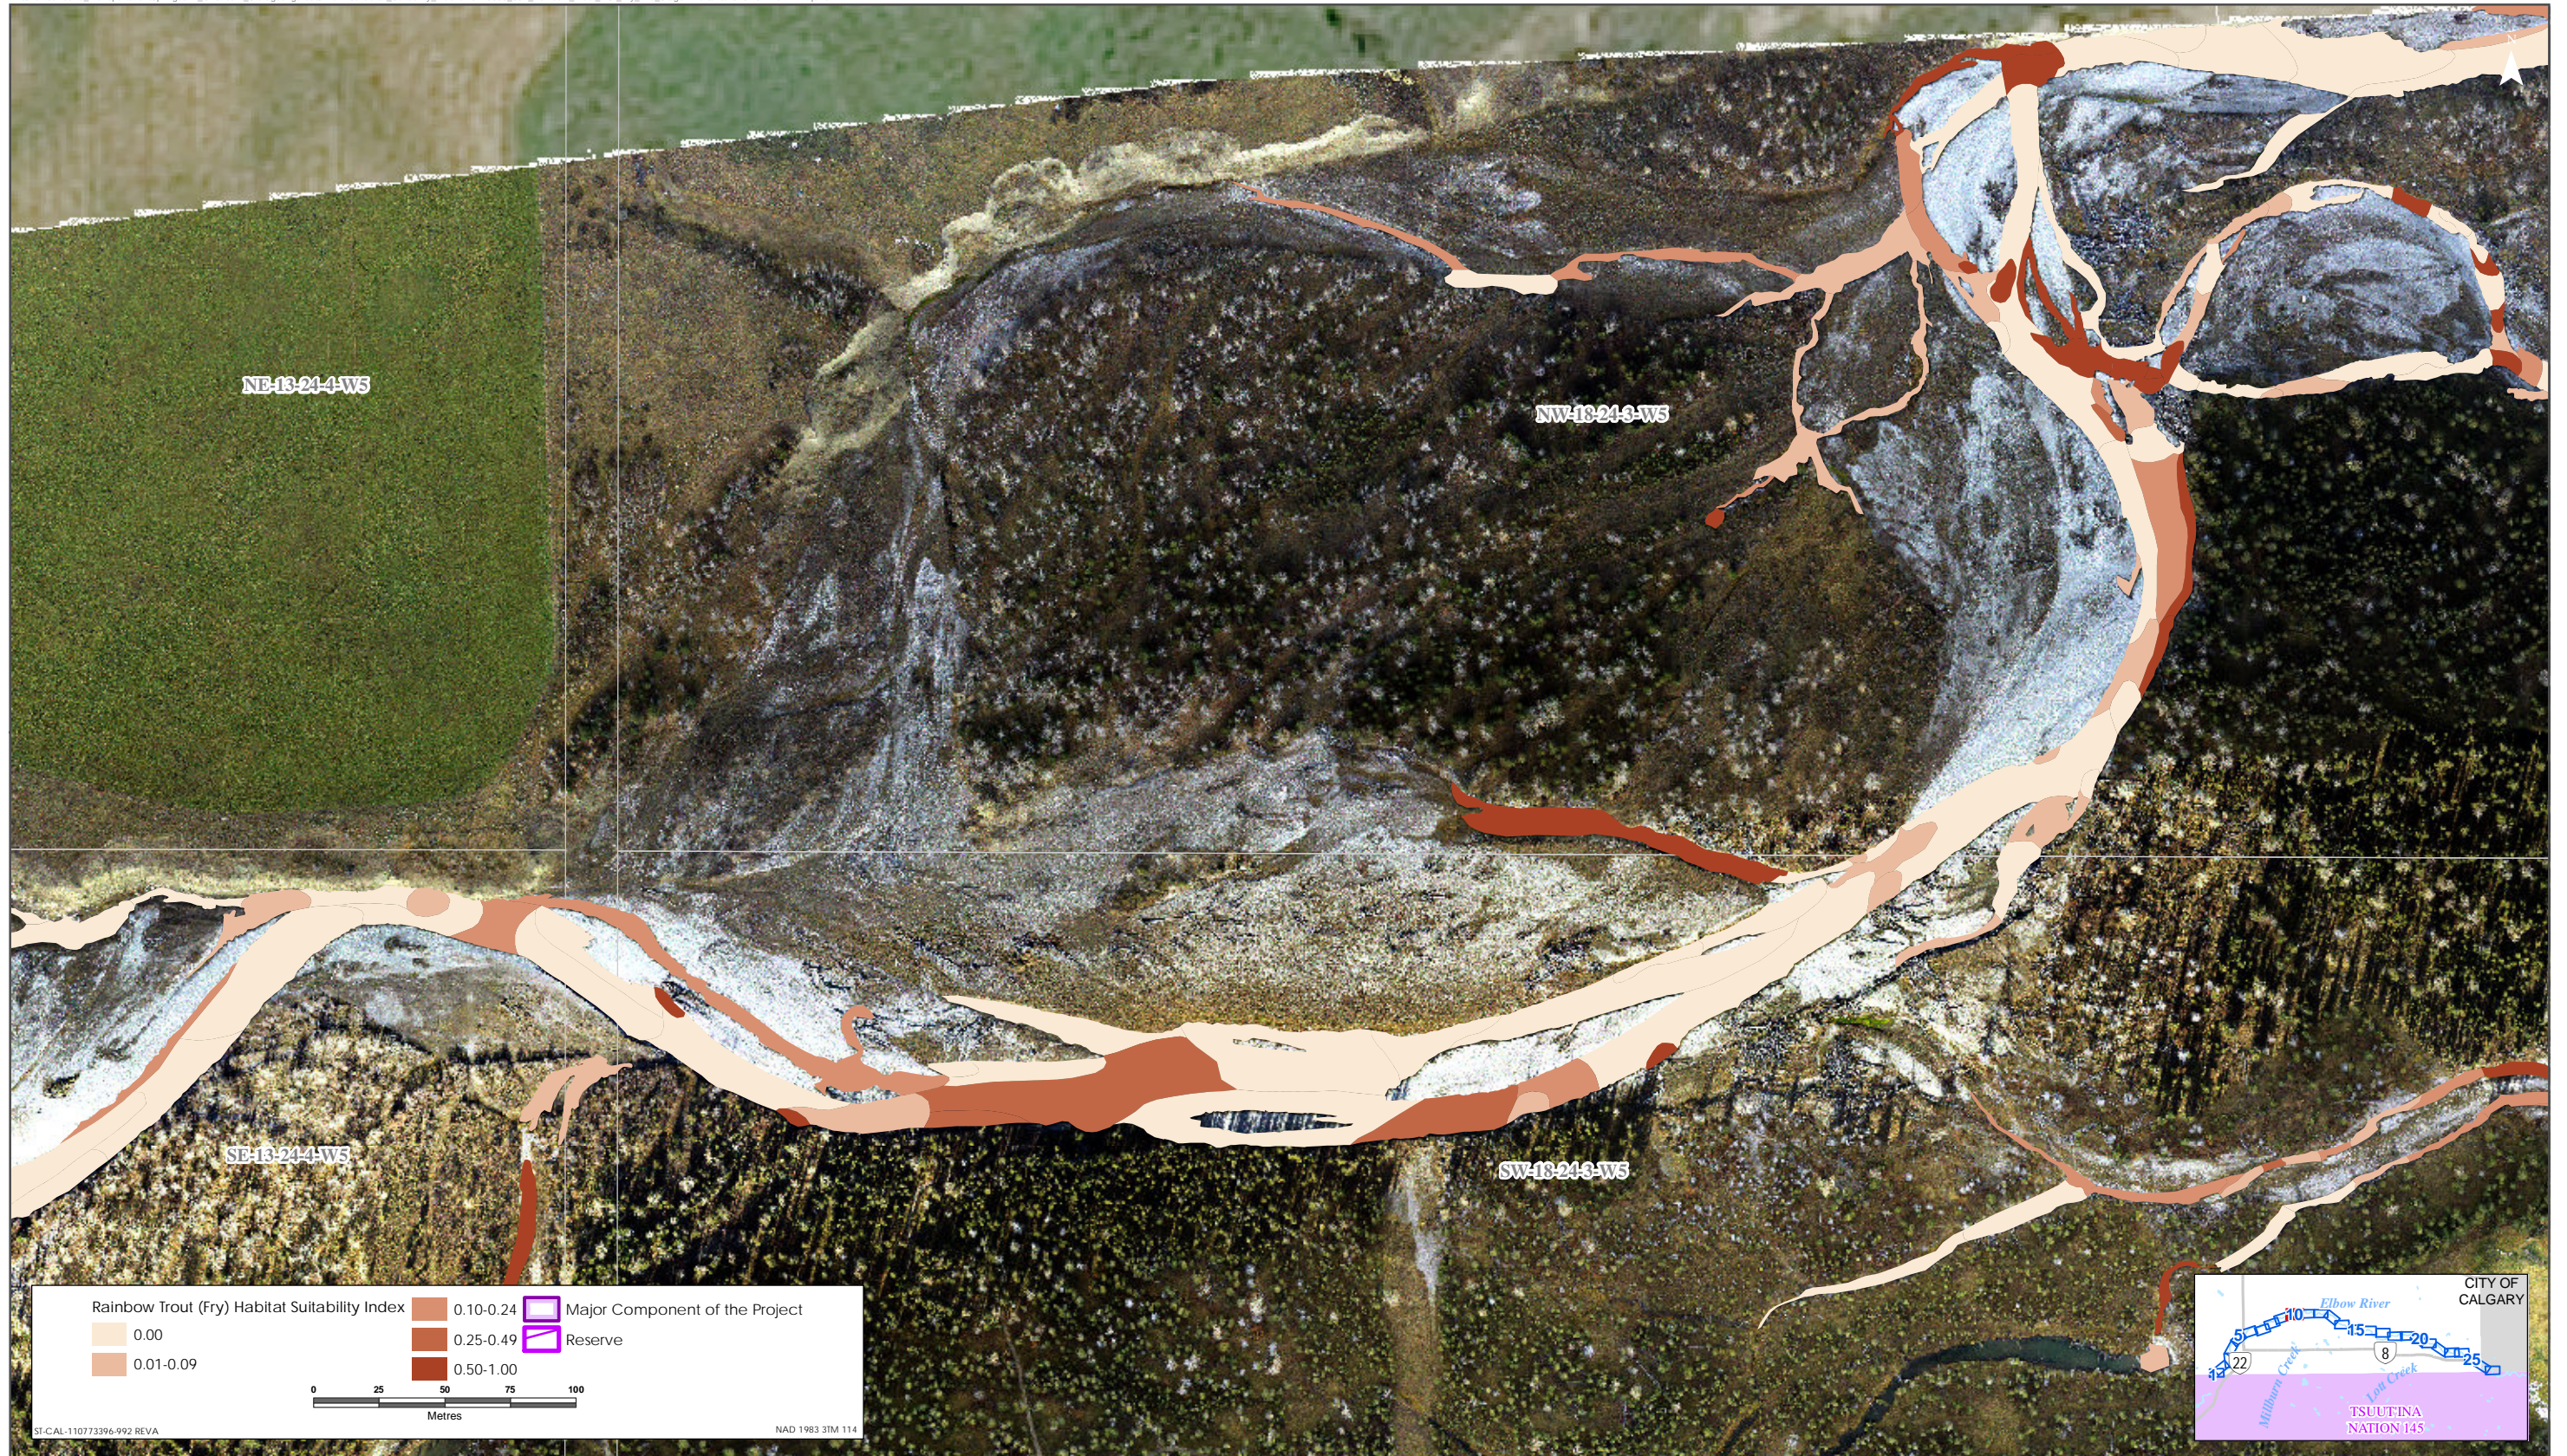

Rainbow Trout HSI Map for Elbow River (Fry Life Stage)

Sources: Base Data - Government of Alberta, Government of Canada. Thematic Data - Stantec Ltd. Imagery: 1:1m 10cm resolution October 2019