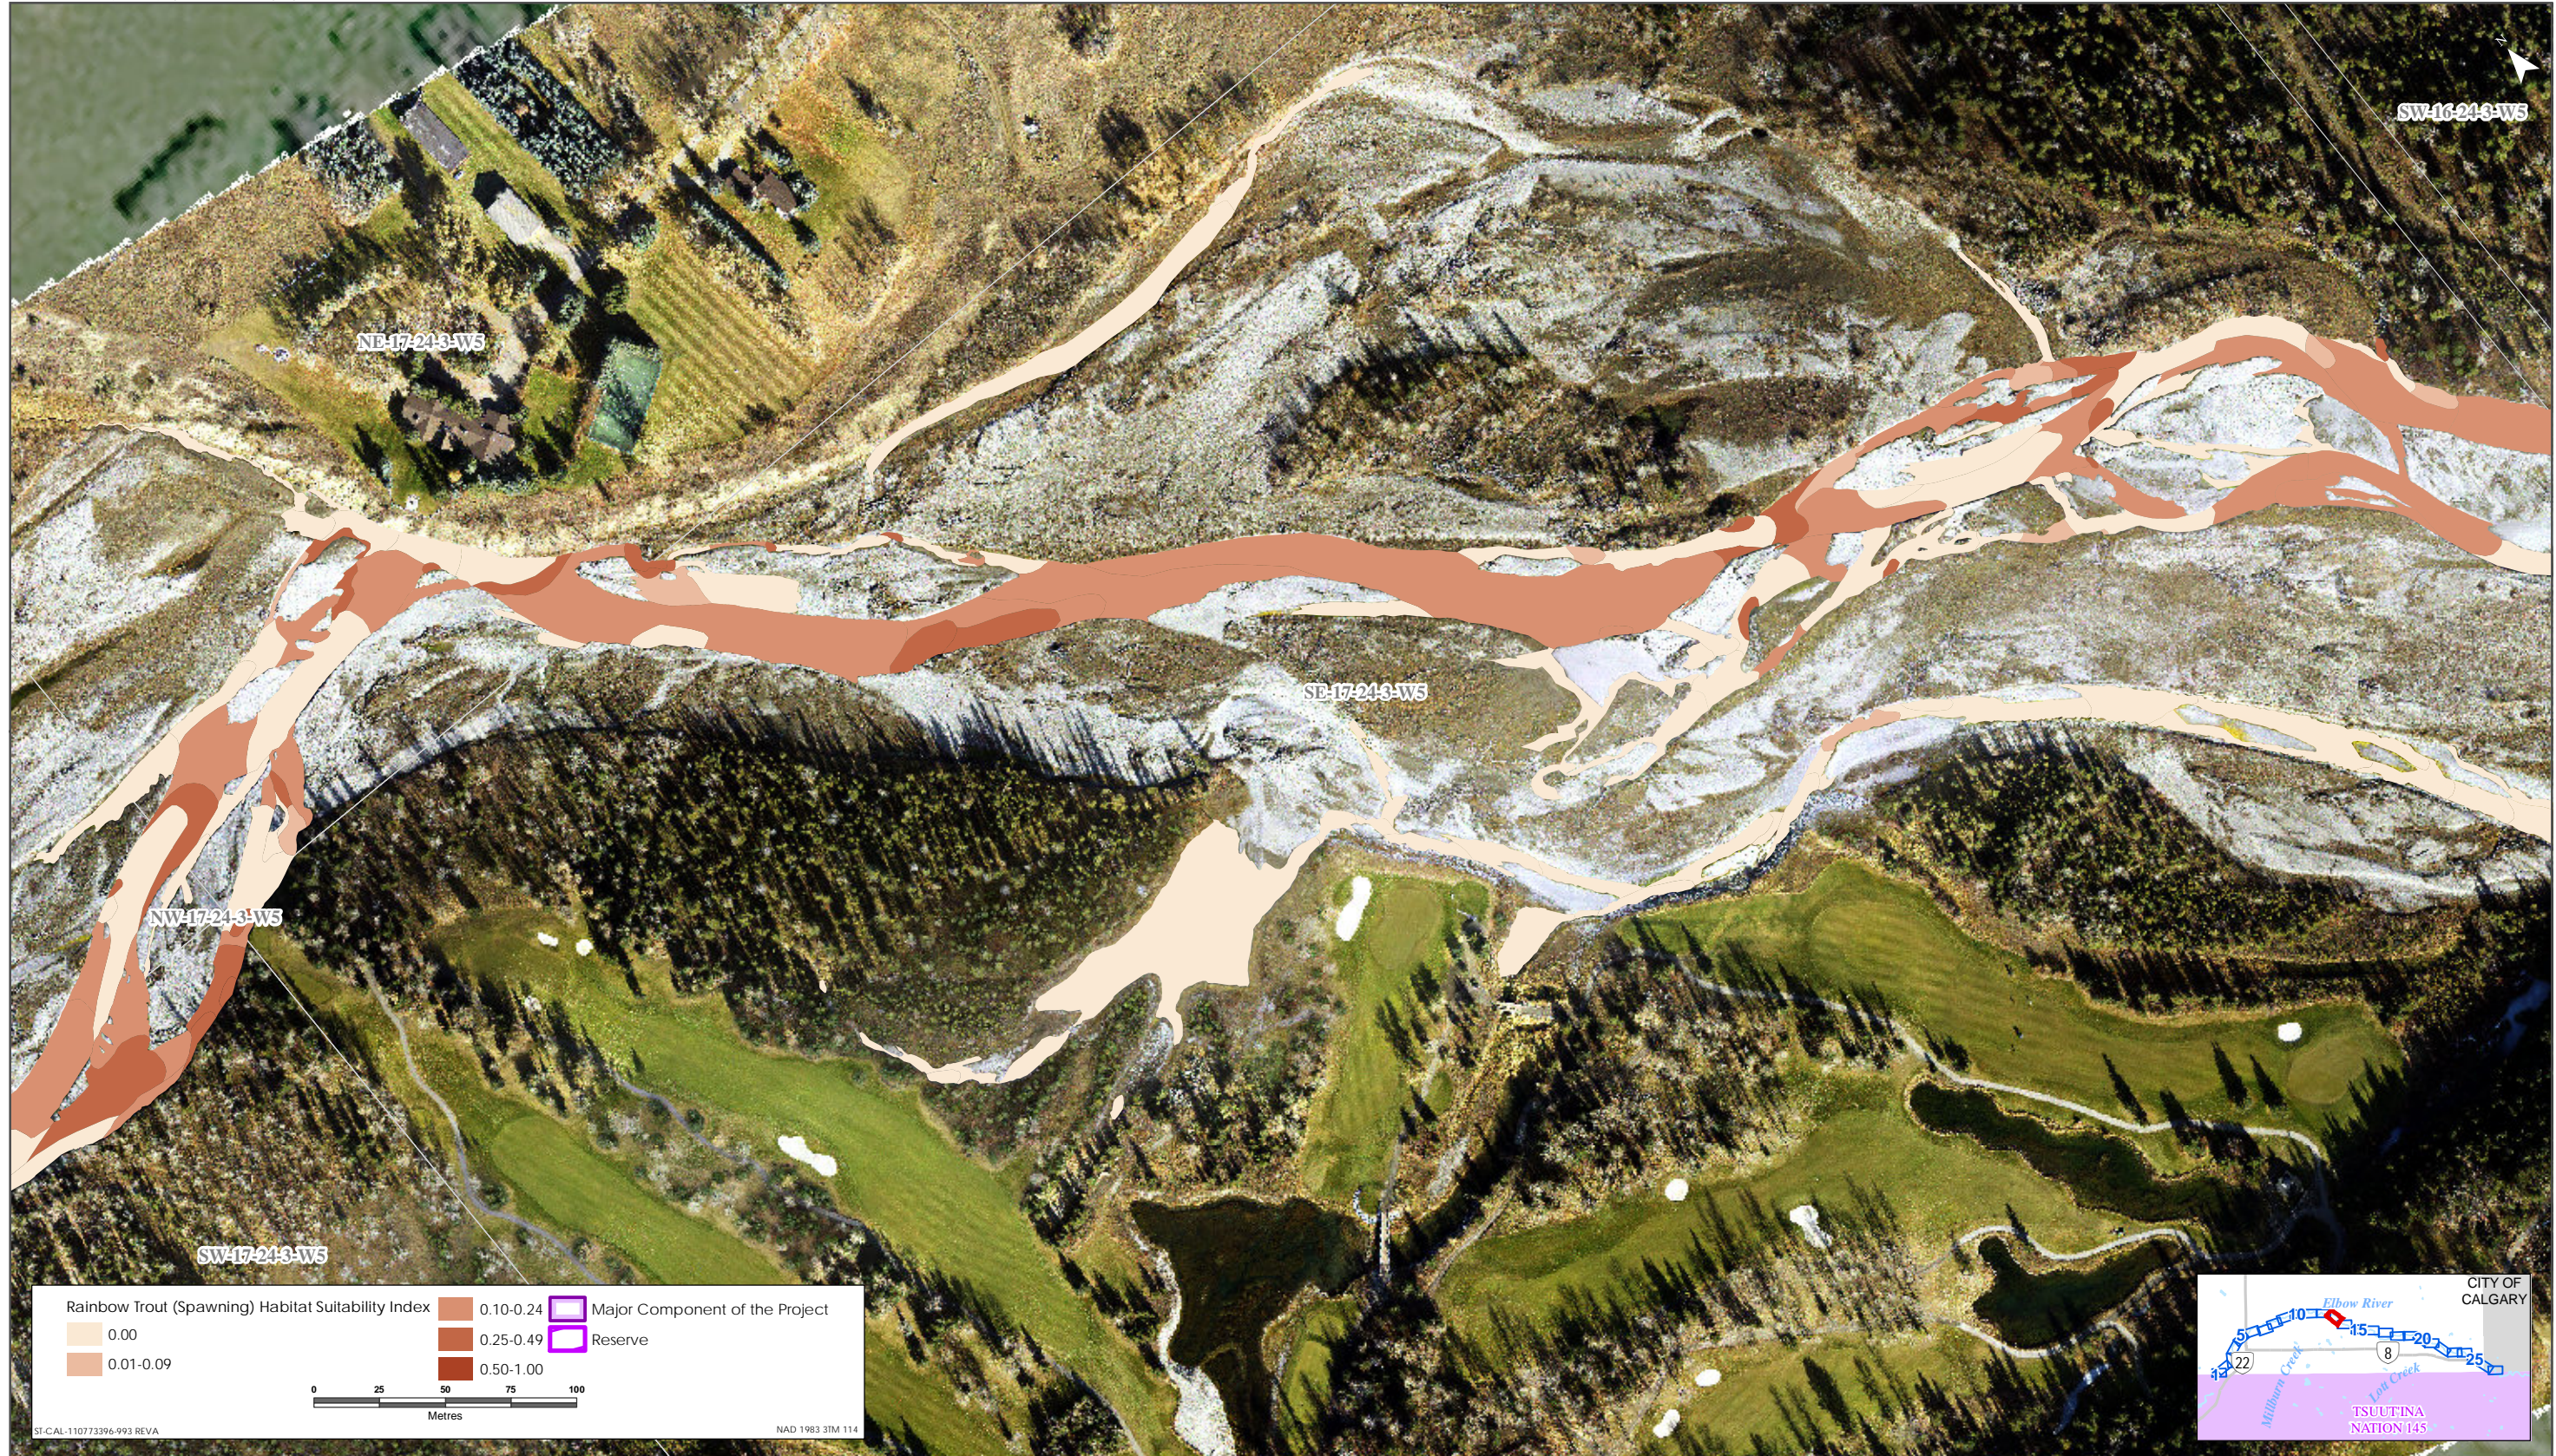

Rainbow Trout HSI Map for Elbow River (Spawning Life Stage)

Sources: Base Data - Government of Alberta, Government of Canada. Thematic Data - Stantec Ltd. Imagery: 1:1m 10cm resolution October 2019