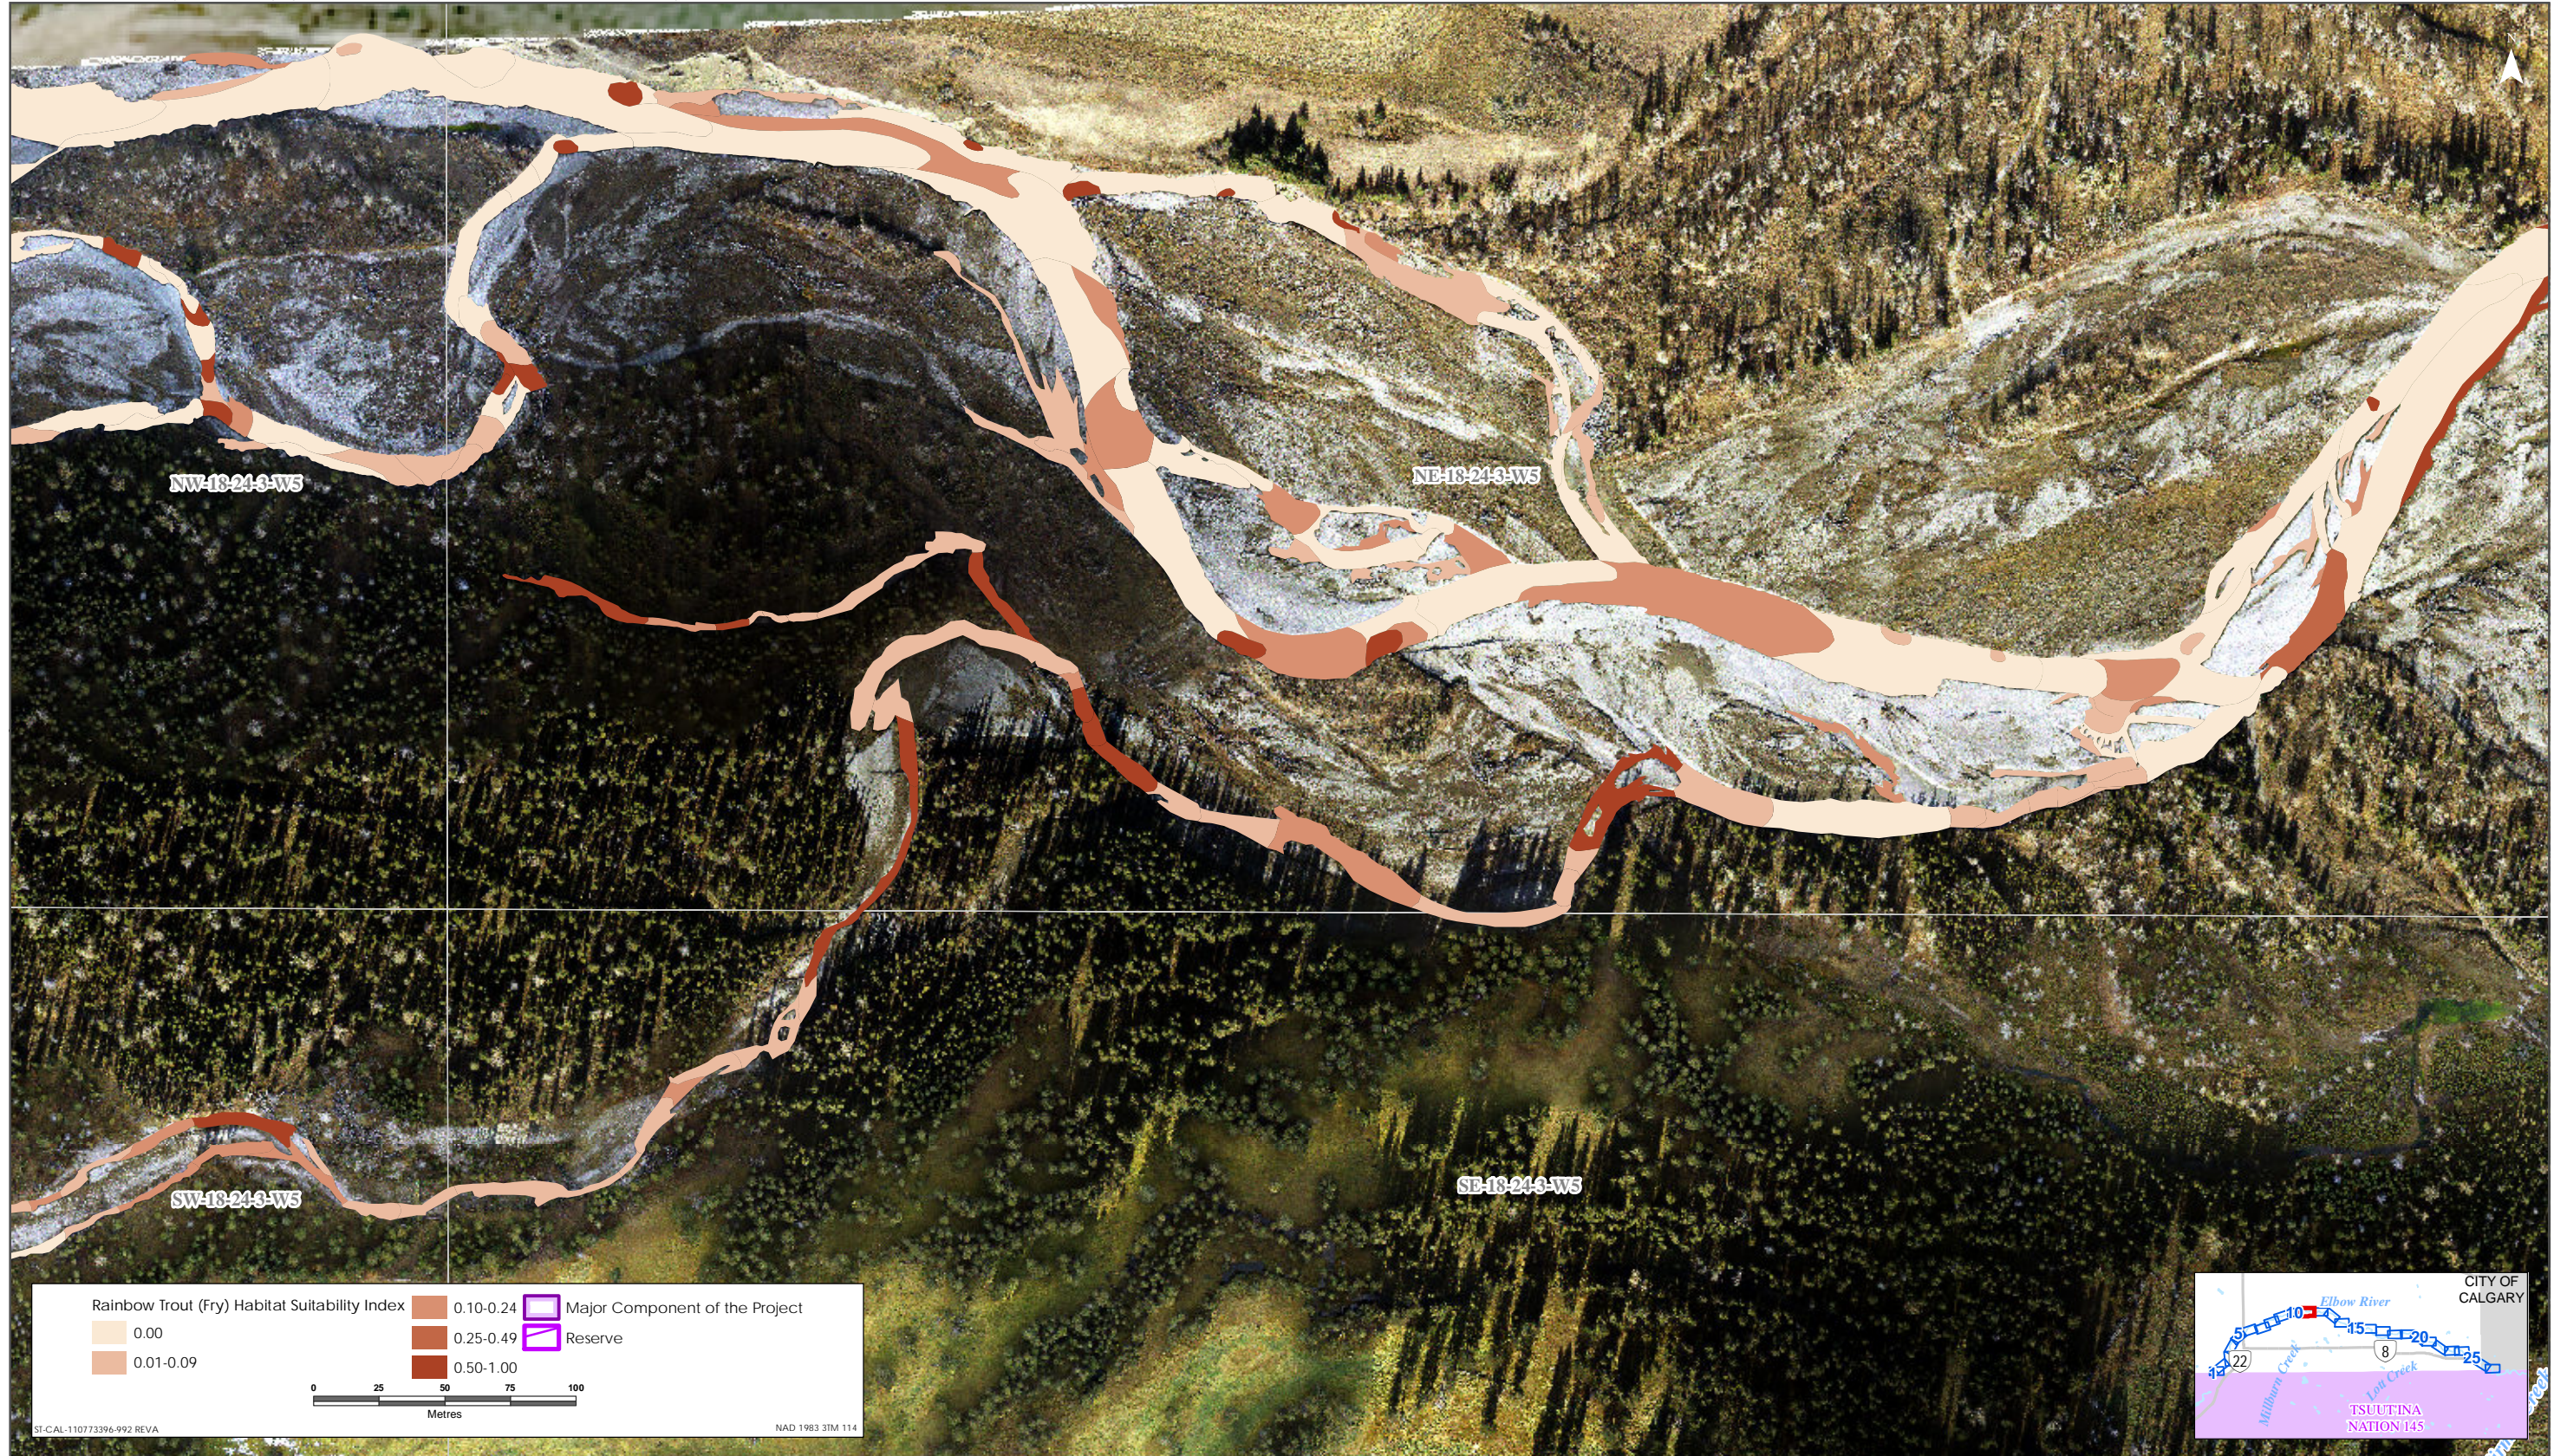

Rainbow Trout HSI Map for Elbow River (Fry Life Stage)

Sources: Base Data - Government of Alberta, Government of Canada. Thematic Data - Stantec Ltd. Imagery: 1:4m 10cm resolution October 2019