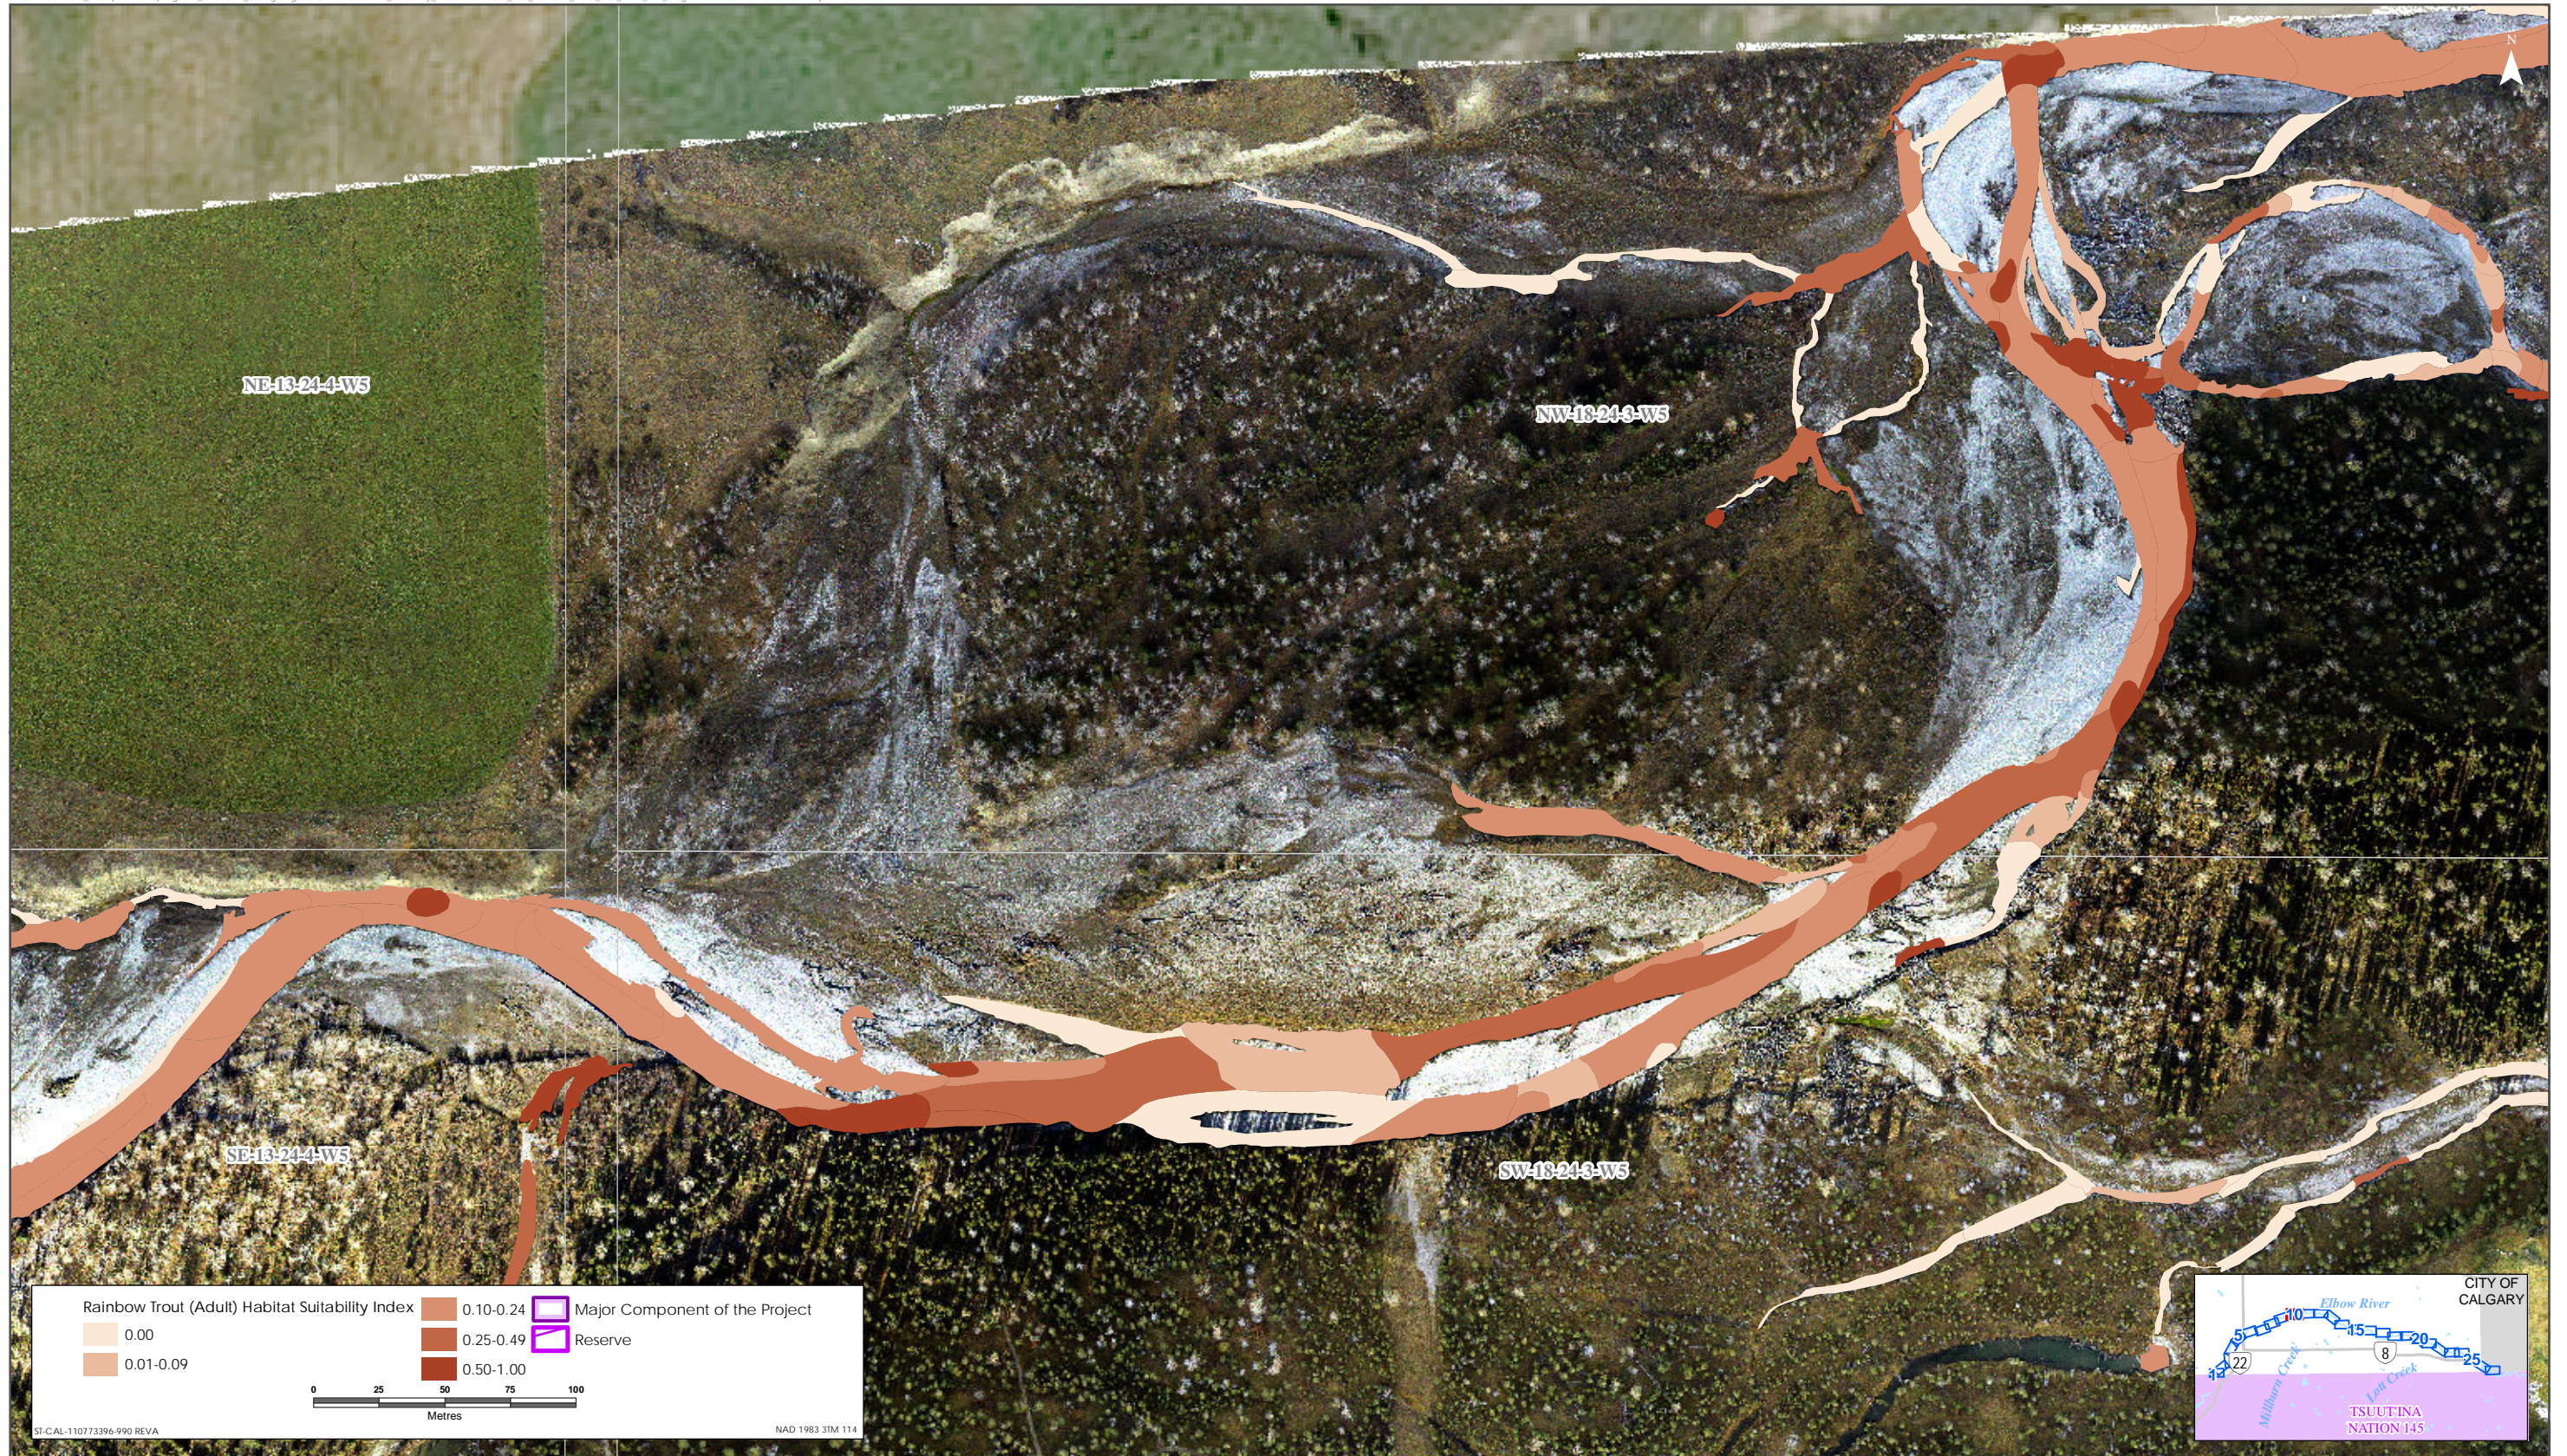

Rainbow Trout HSI Map for Elbow River (Adult Life Stage)

Sources: Base Data - Government of Alberta, Government of Canada. Thematic Data - Stantec Ltd. Imagery: 1.4m 10cm resolution October 2019