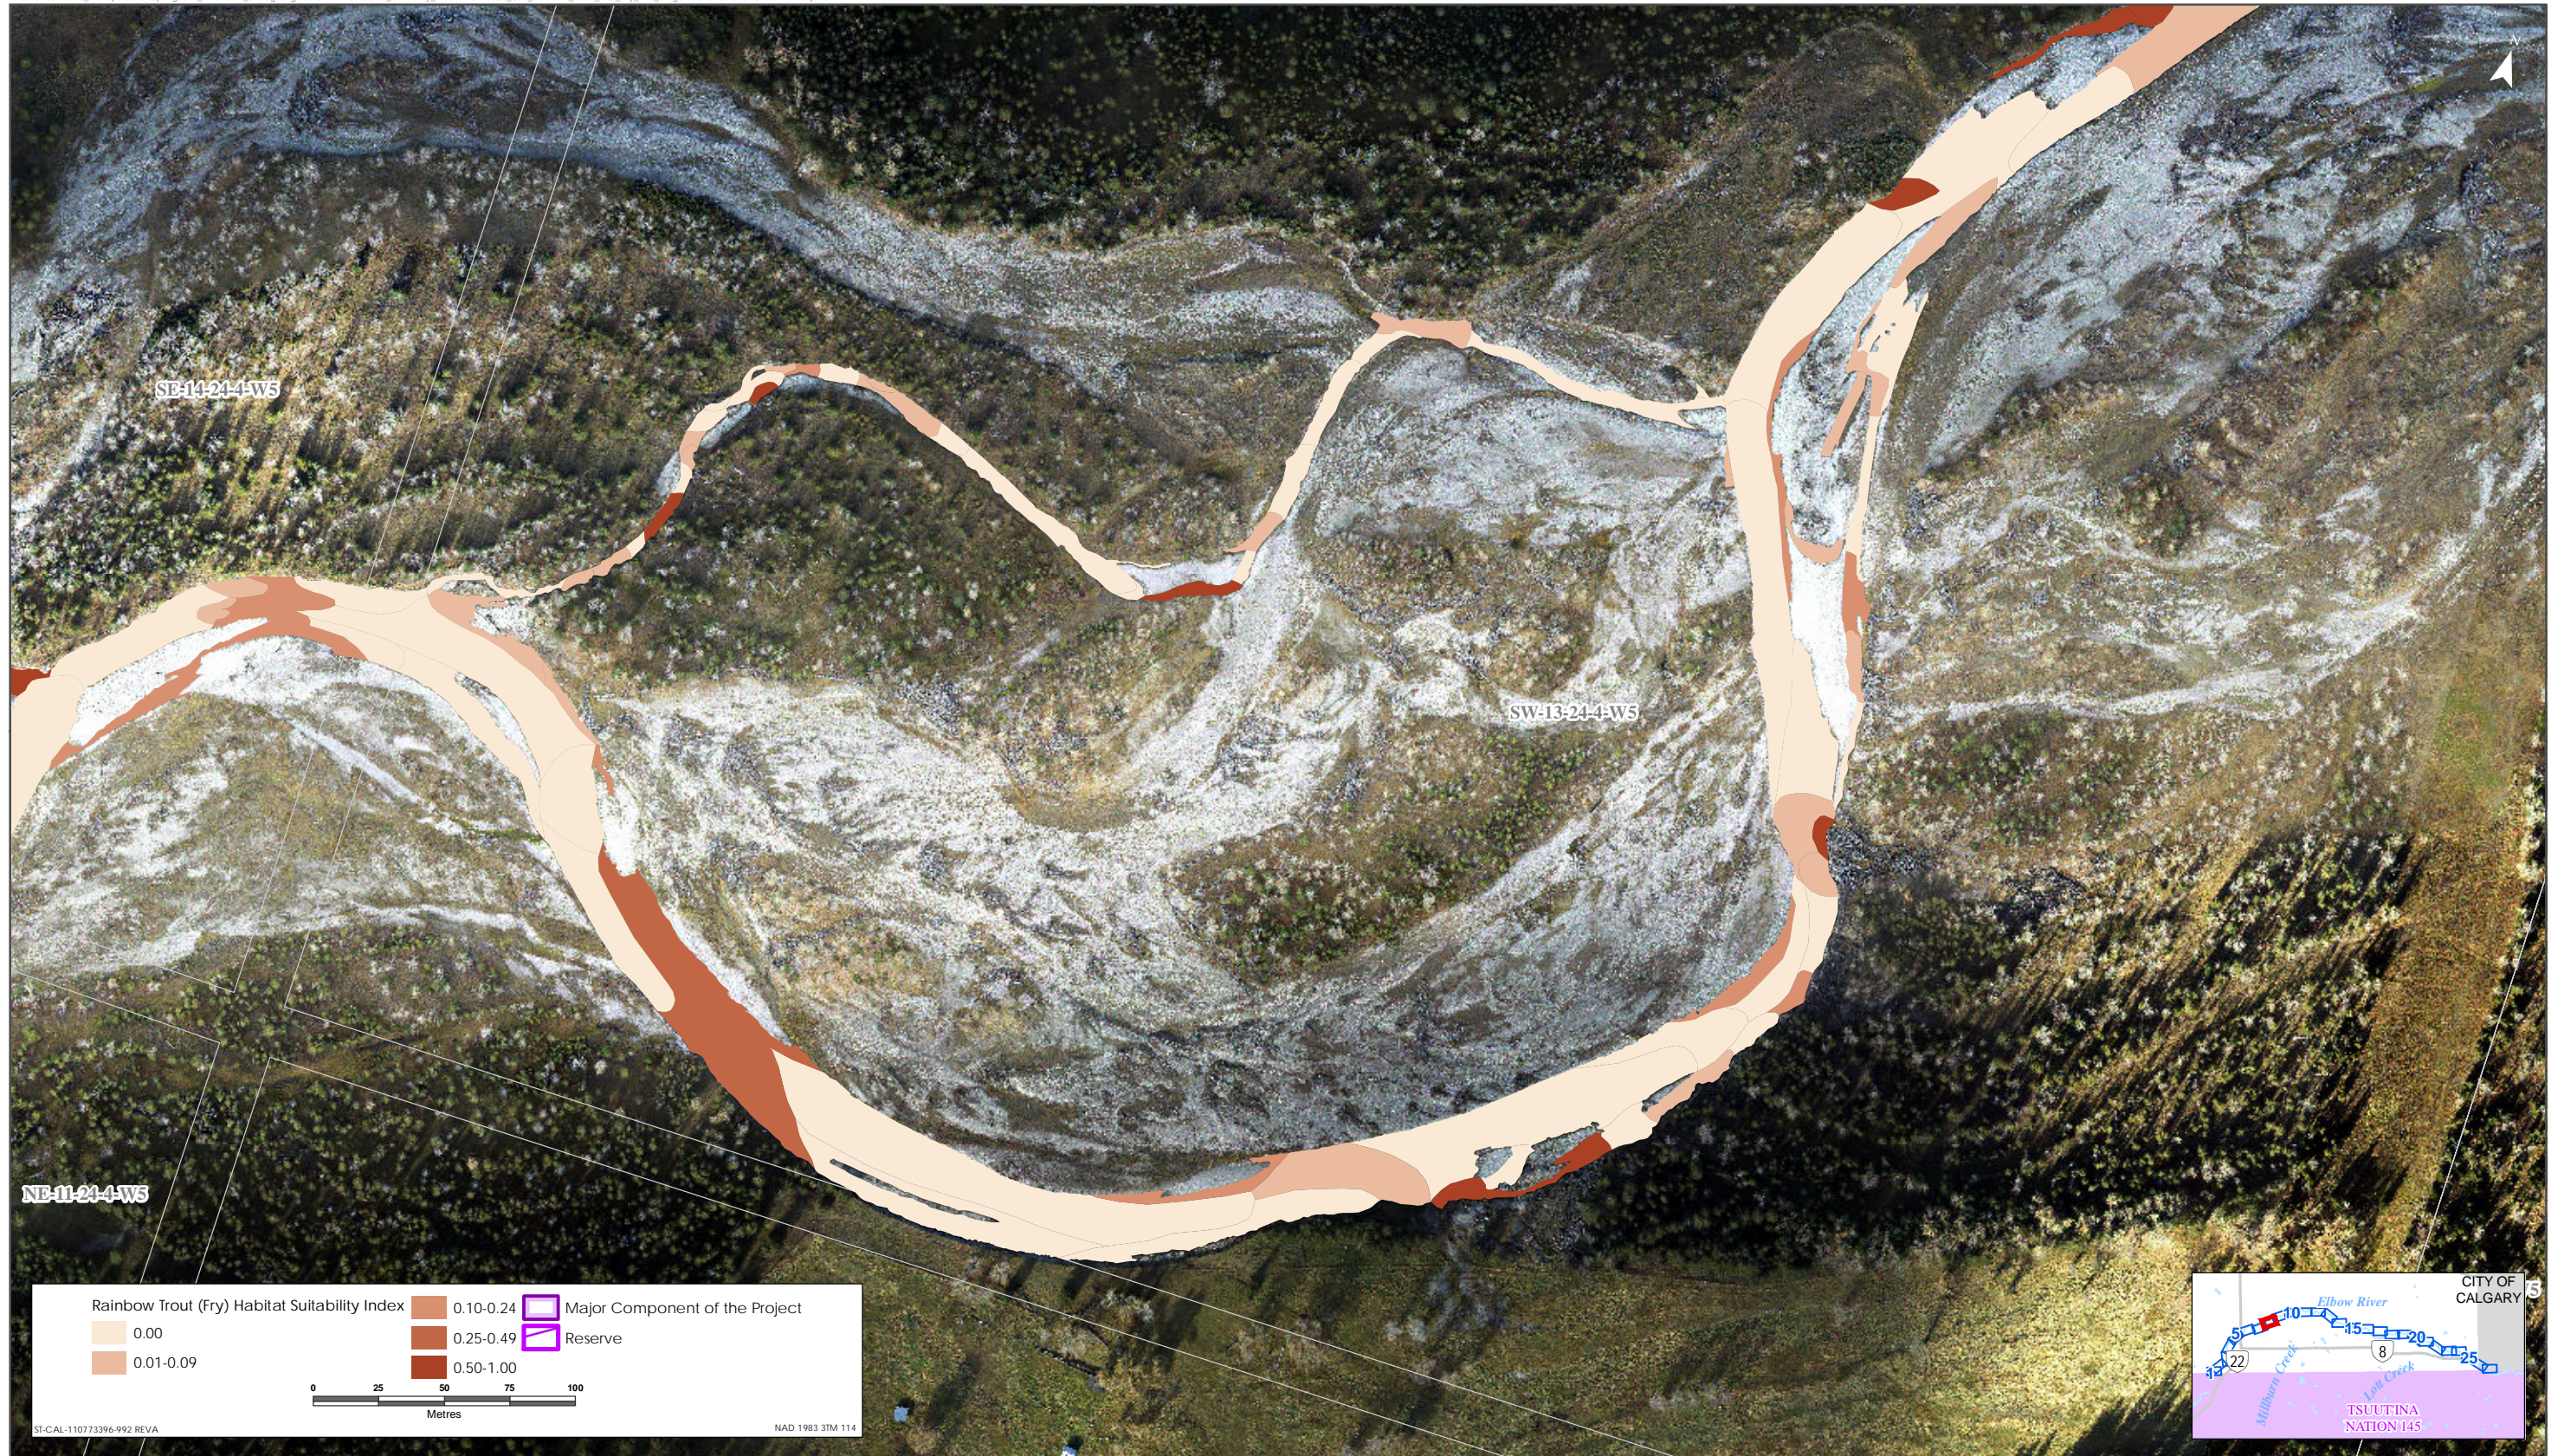

Rainbow Trout HSI Map for Elbow River (Fry Life Stage)

Sources: Base Data - Government of Alberta, Government of Canada. Thematic Data - Stantec Ltd.
Imagery: 1:1m 10cm resolution October 2019