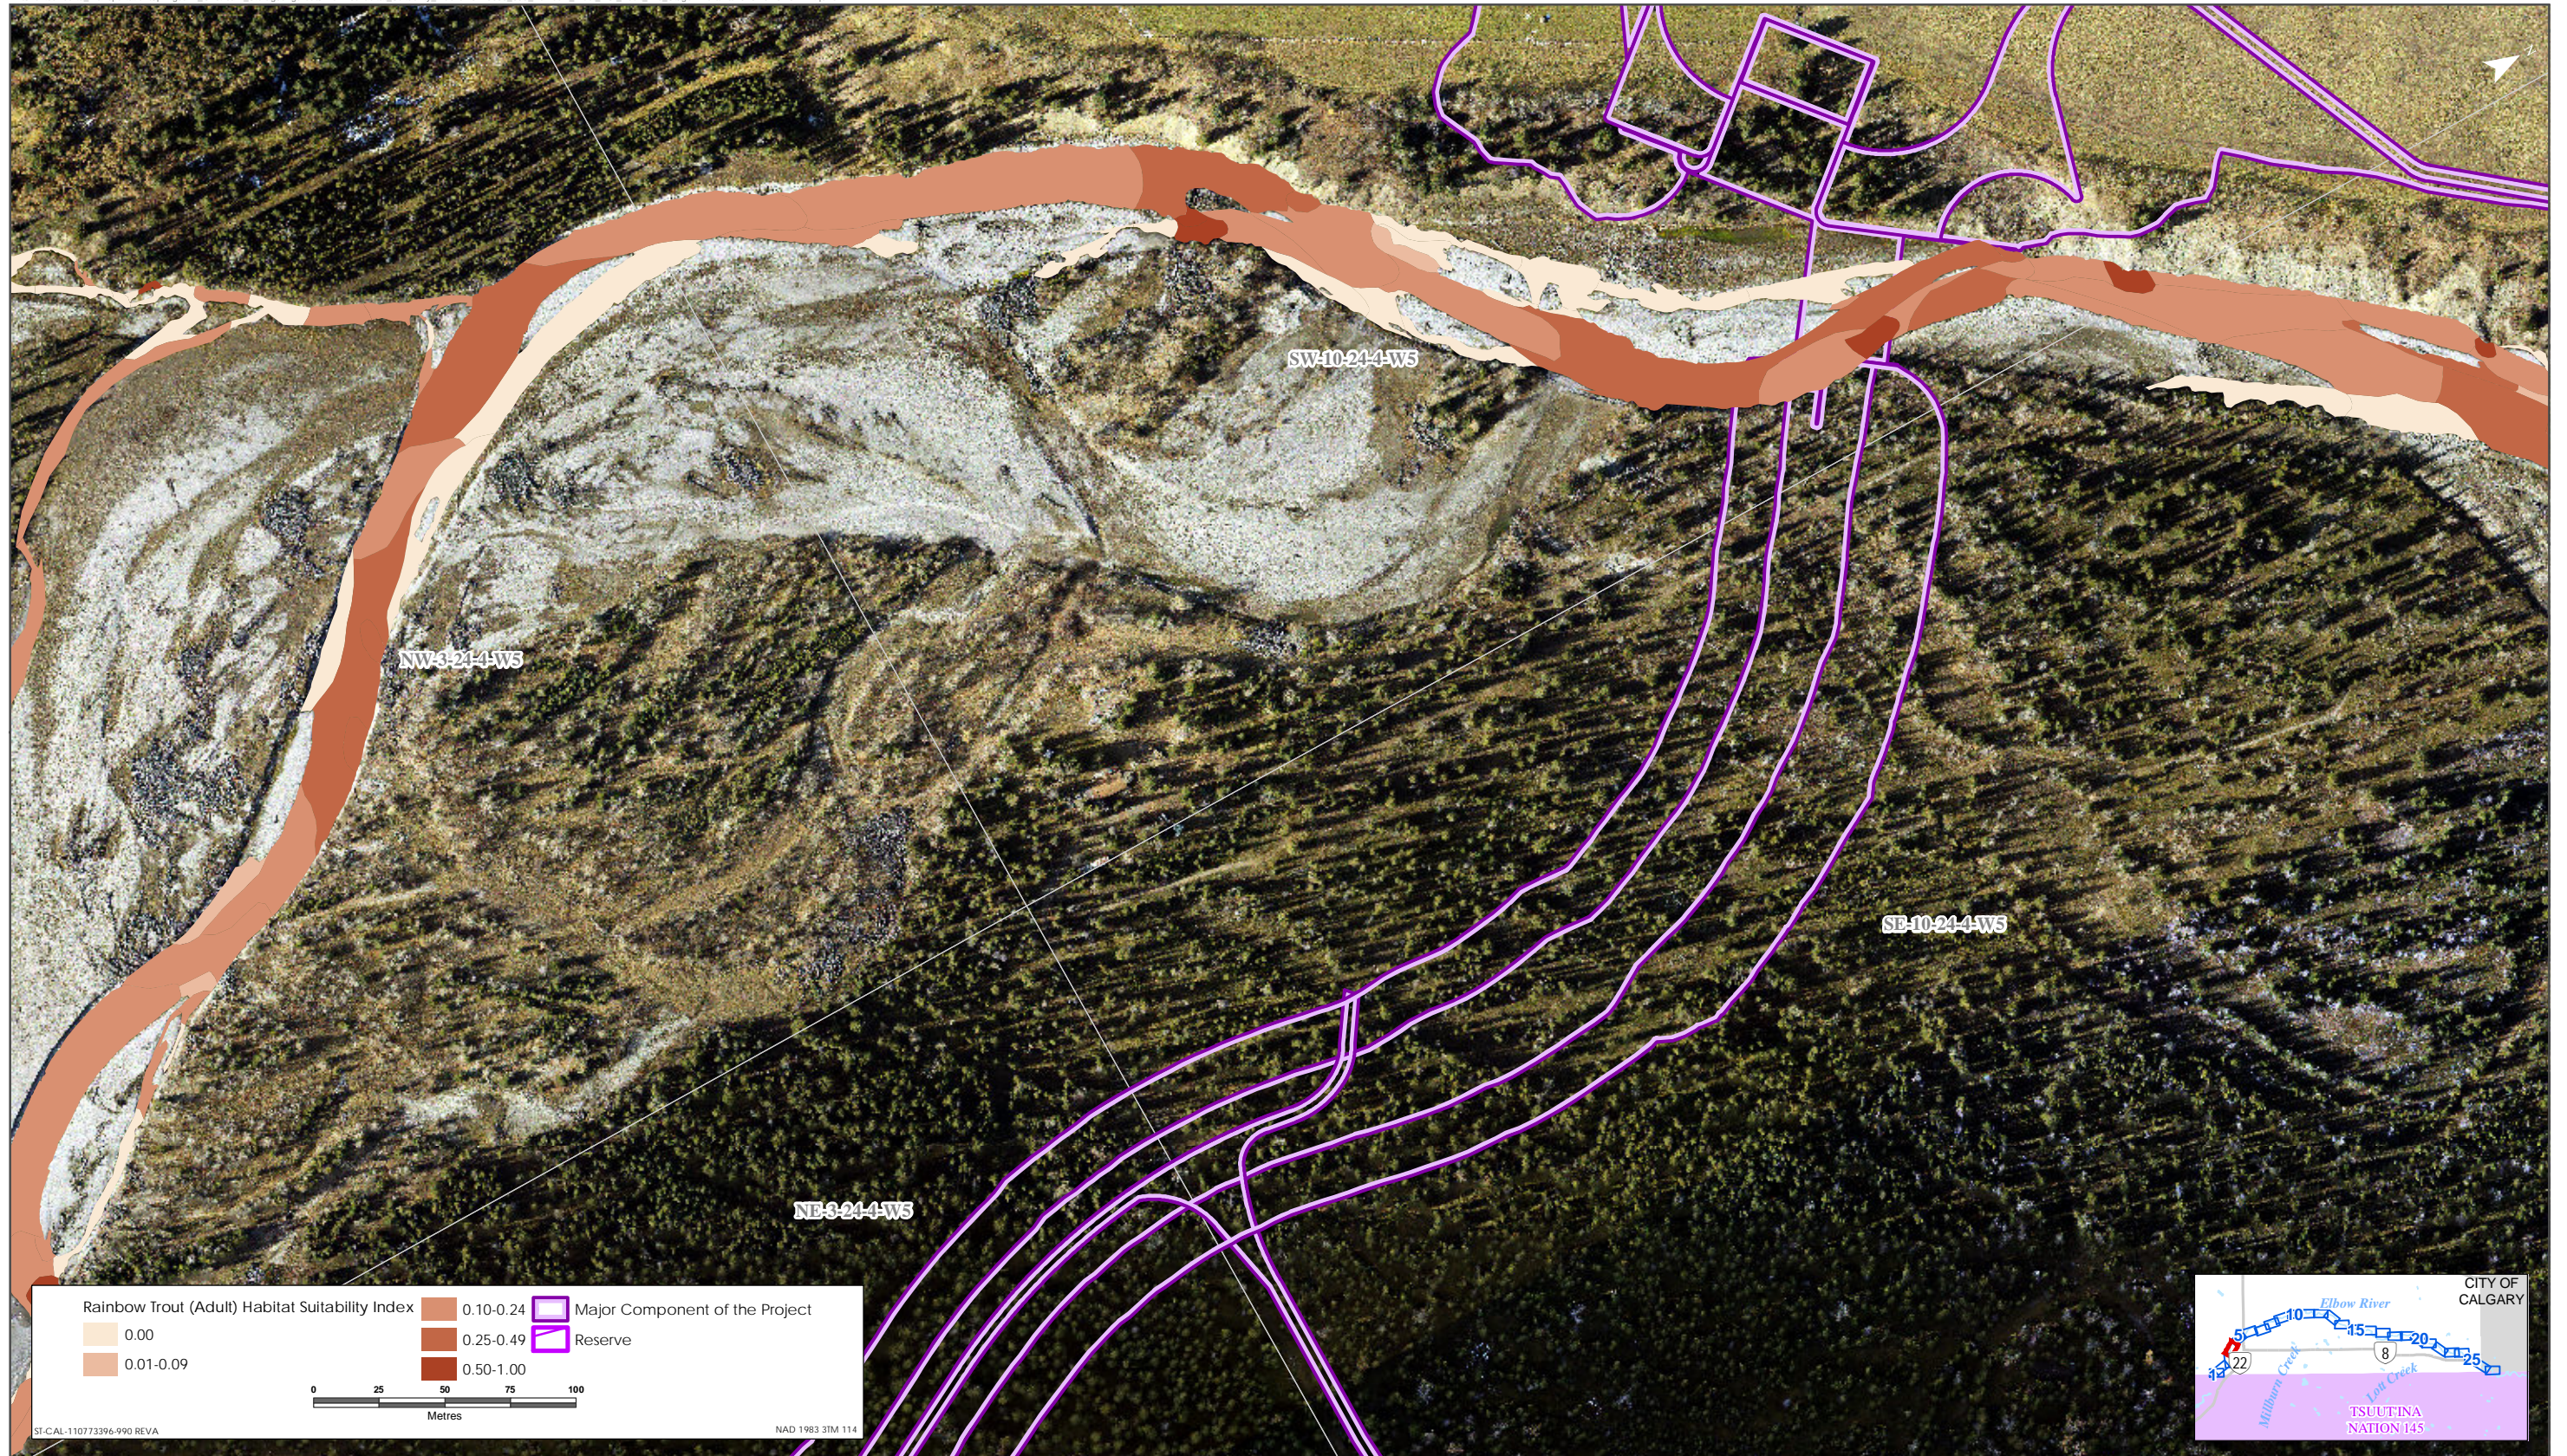

Rainbow Trout HSI Map for Elbow River (Adult Life Stage)

Sources: Base Data - Government of Alberta, Government of Canada. Thematic Data - Stantec Ltd. Imagery: 1.4m 10cm resolution October 2019