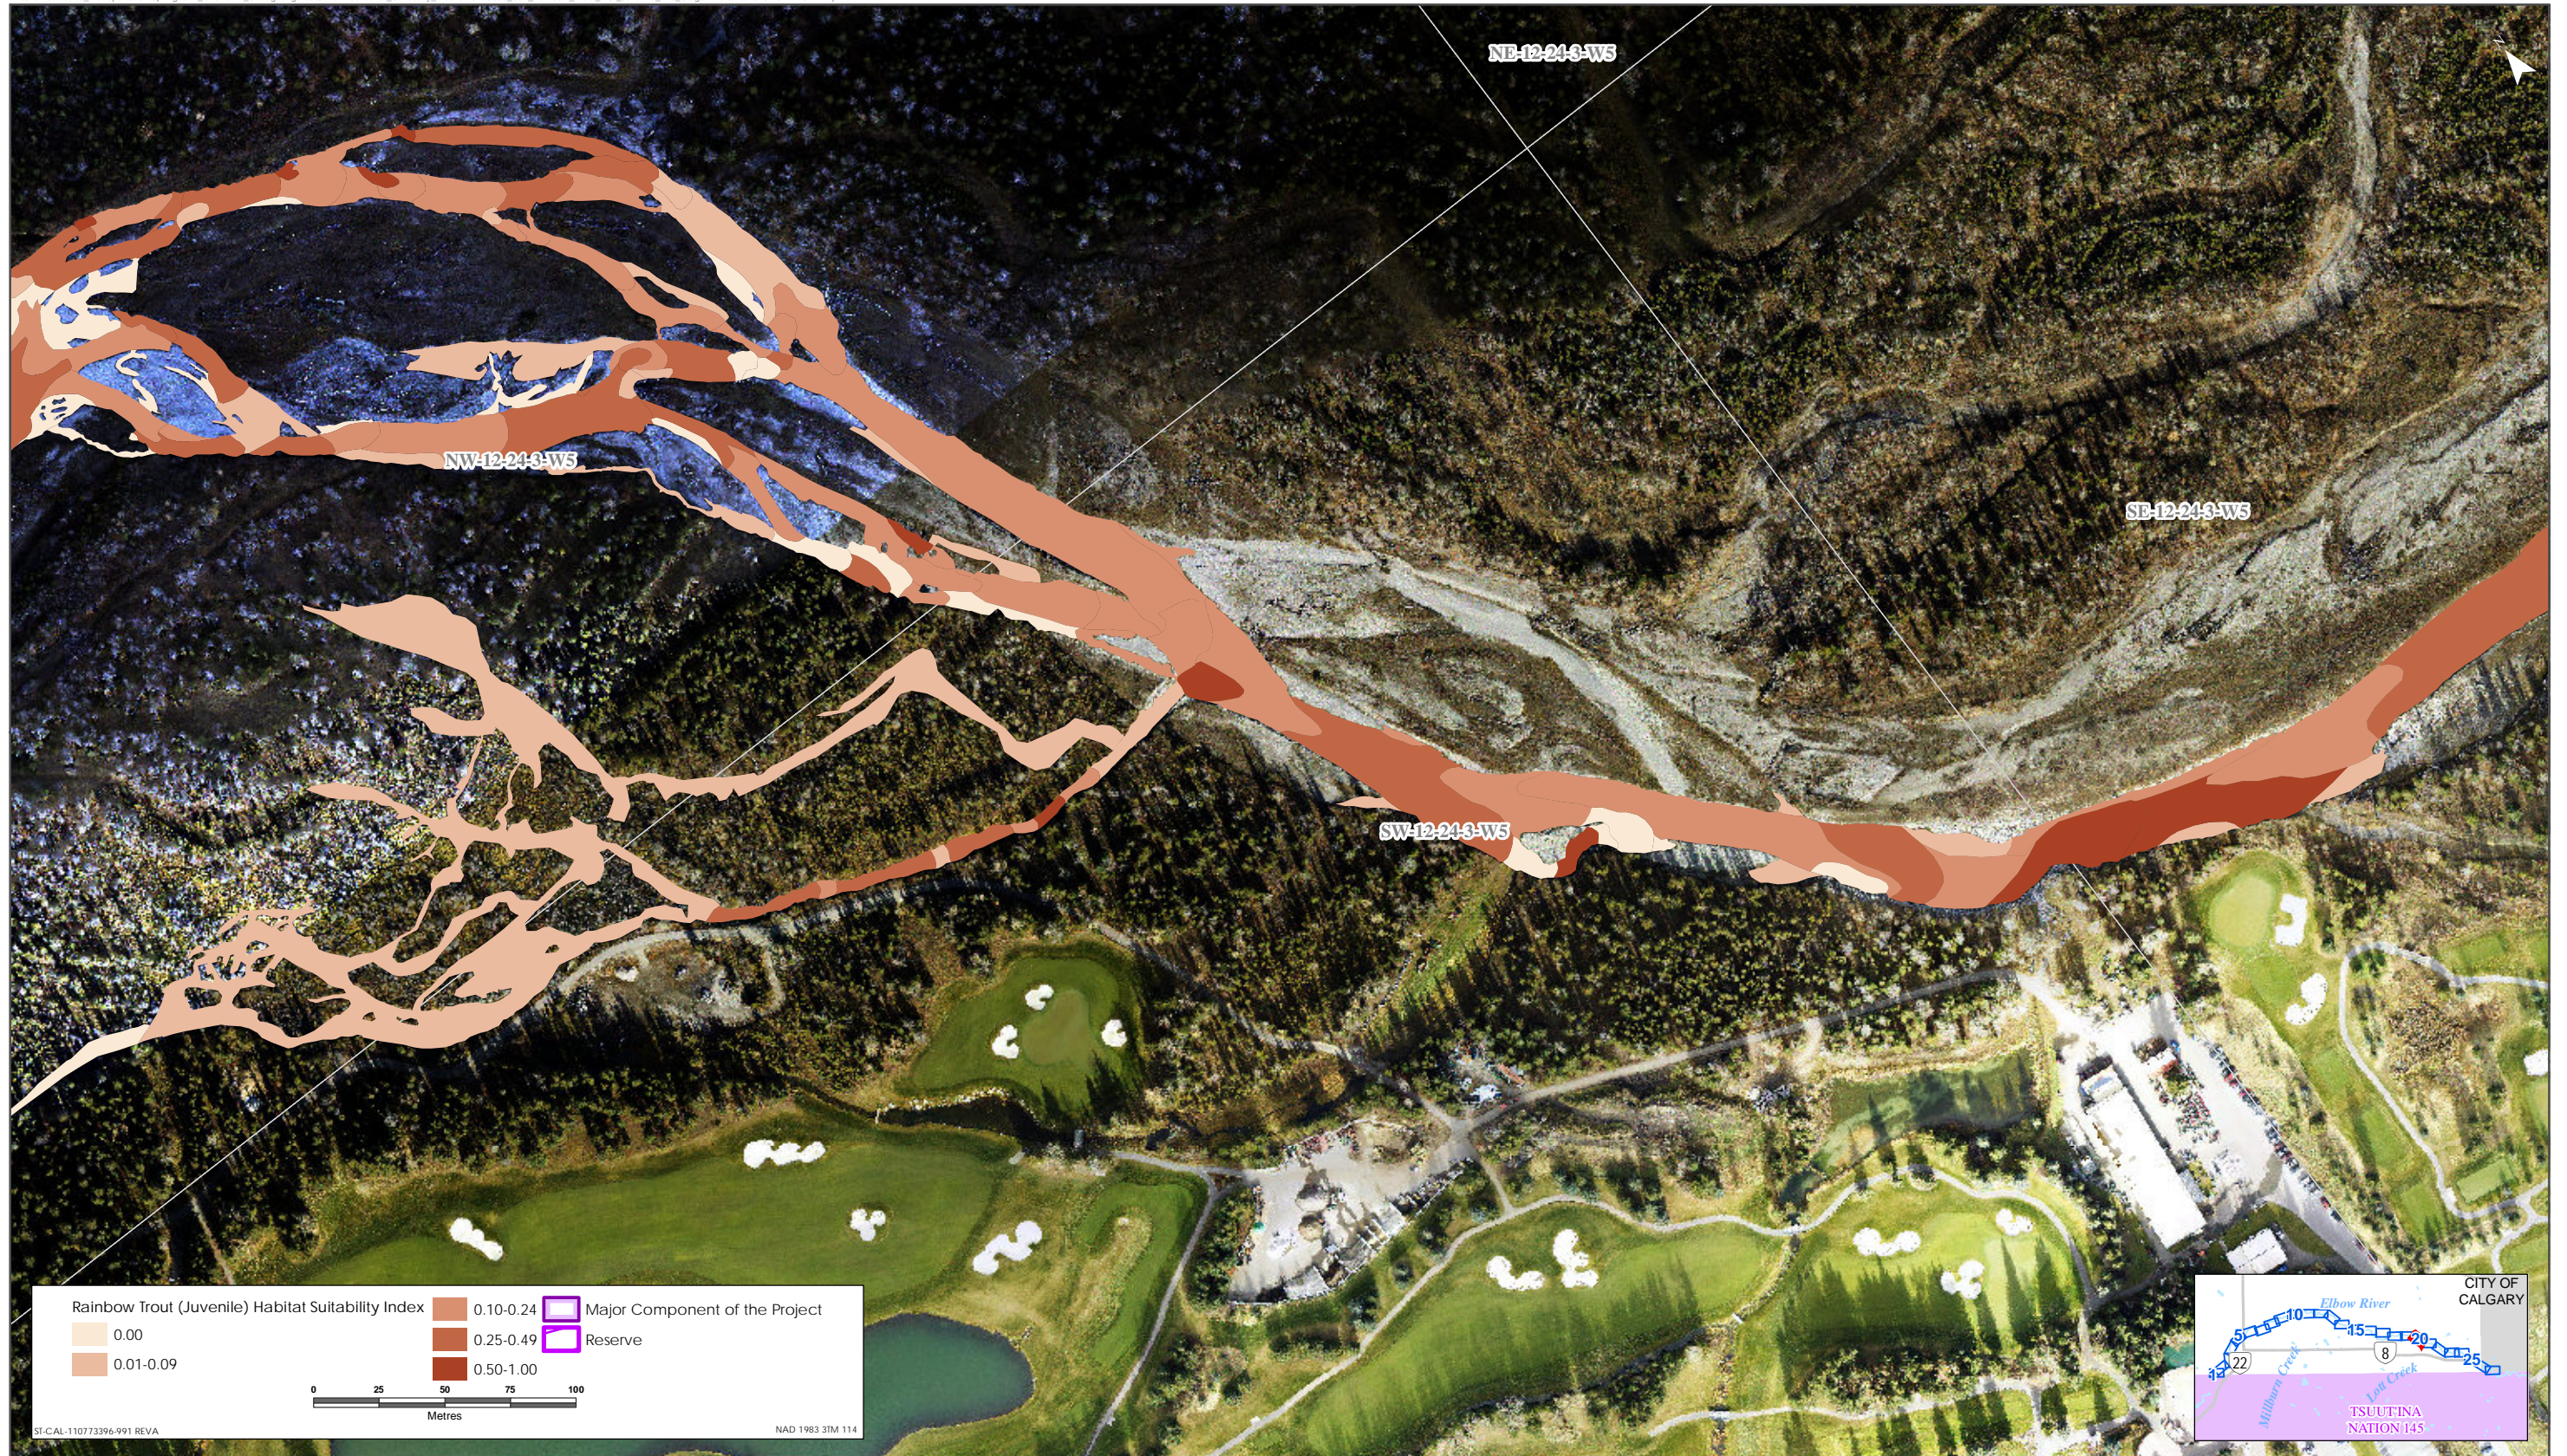

Rainbow Trout HSI Map for Elbow River (Juvenile Life Stage)

Sources: Base Data - Government of Alberta, Government of Canada. Thematic Data - Stantec Ltd. Imagery: 1.4m 10cm resolution October 2019

Rainbow Trout HSI Map for Elbow River (Juvenile Life Stage)

Sources: Base Data - Government of Alberta, Government of Canada. Thematic Data - Stantec Ltd. Imagery: 1.4m 10cm resolution October 2019

Rainbow Trout HSI Map for Elbow River (Juvenile Life Stage)

Sources: Base Data - Government of Alberta, Government of Canada. Thematic Data - Stantec Ltd. Imagery: 1:1m 10cm resolution October 2019