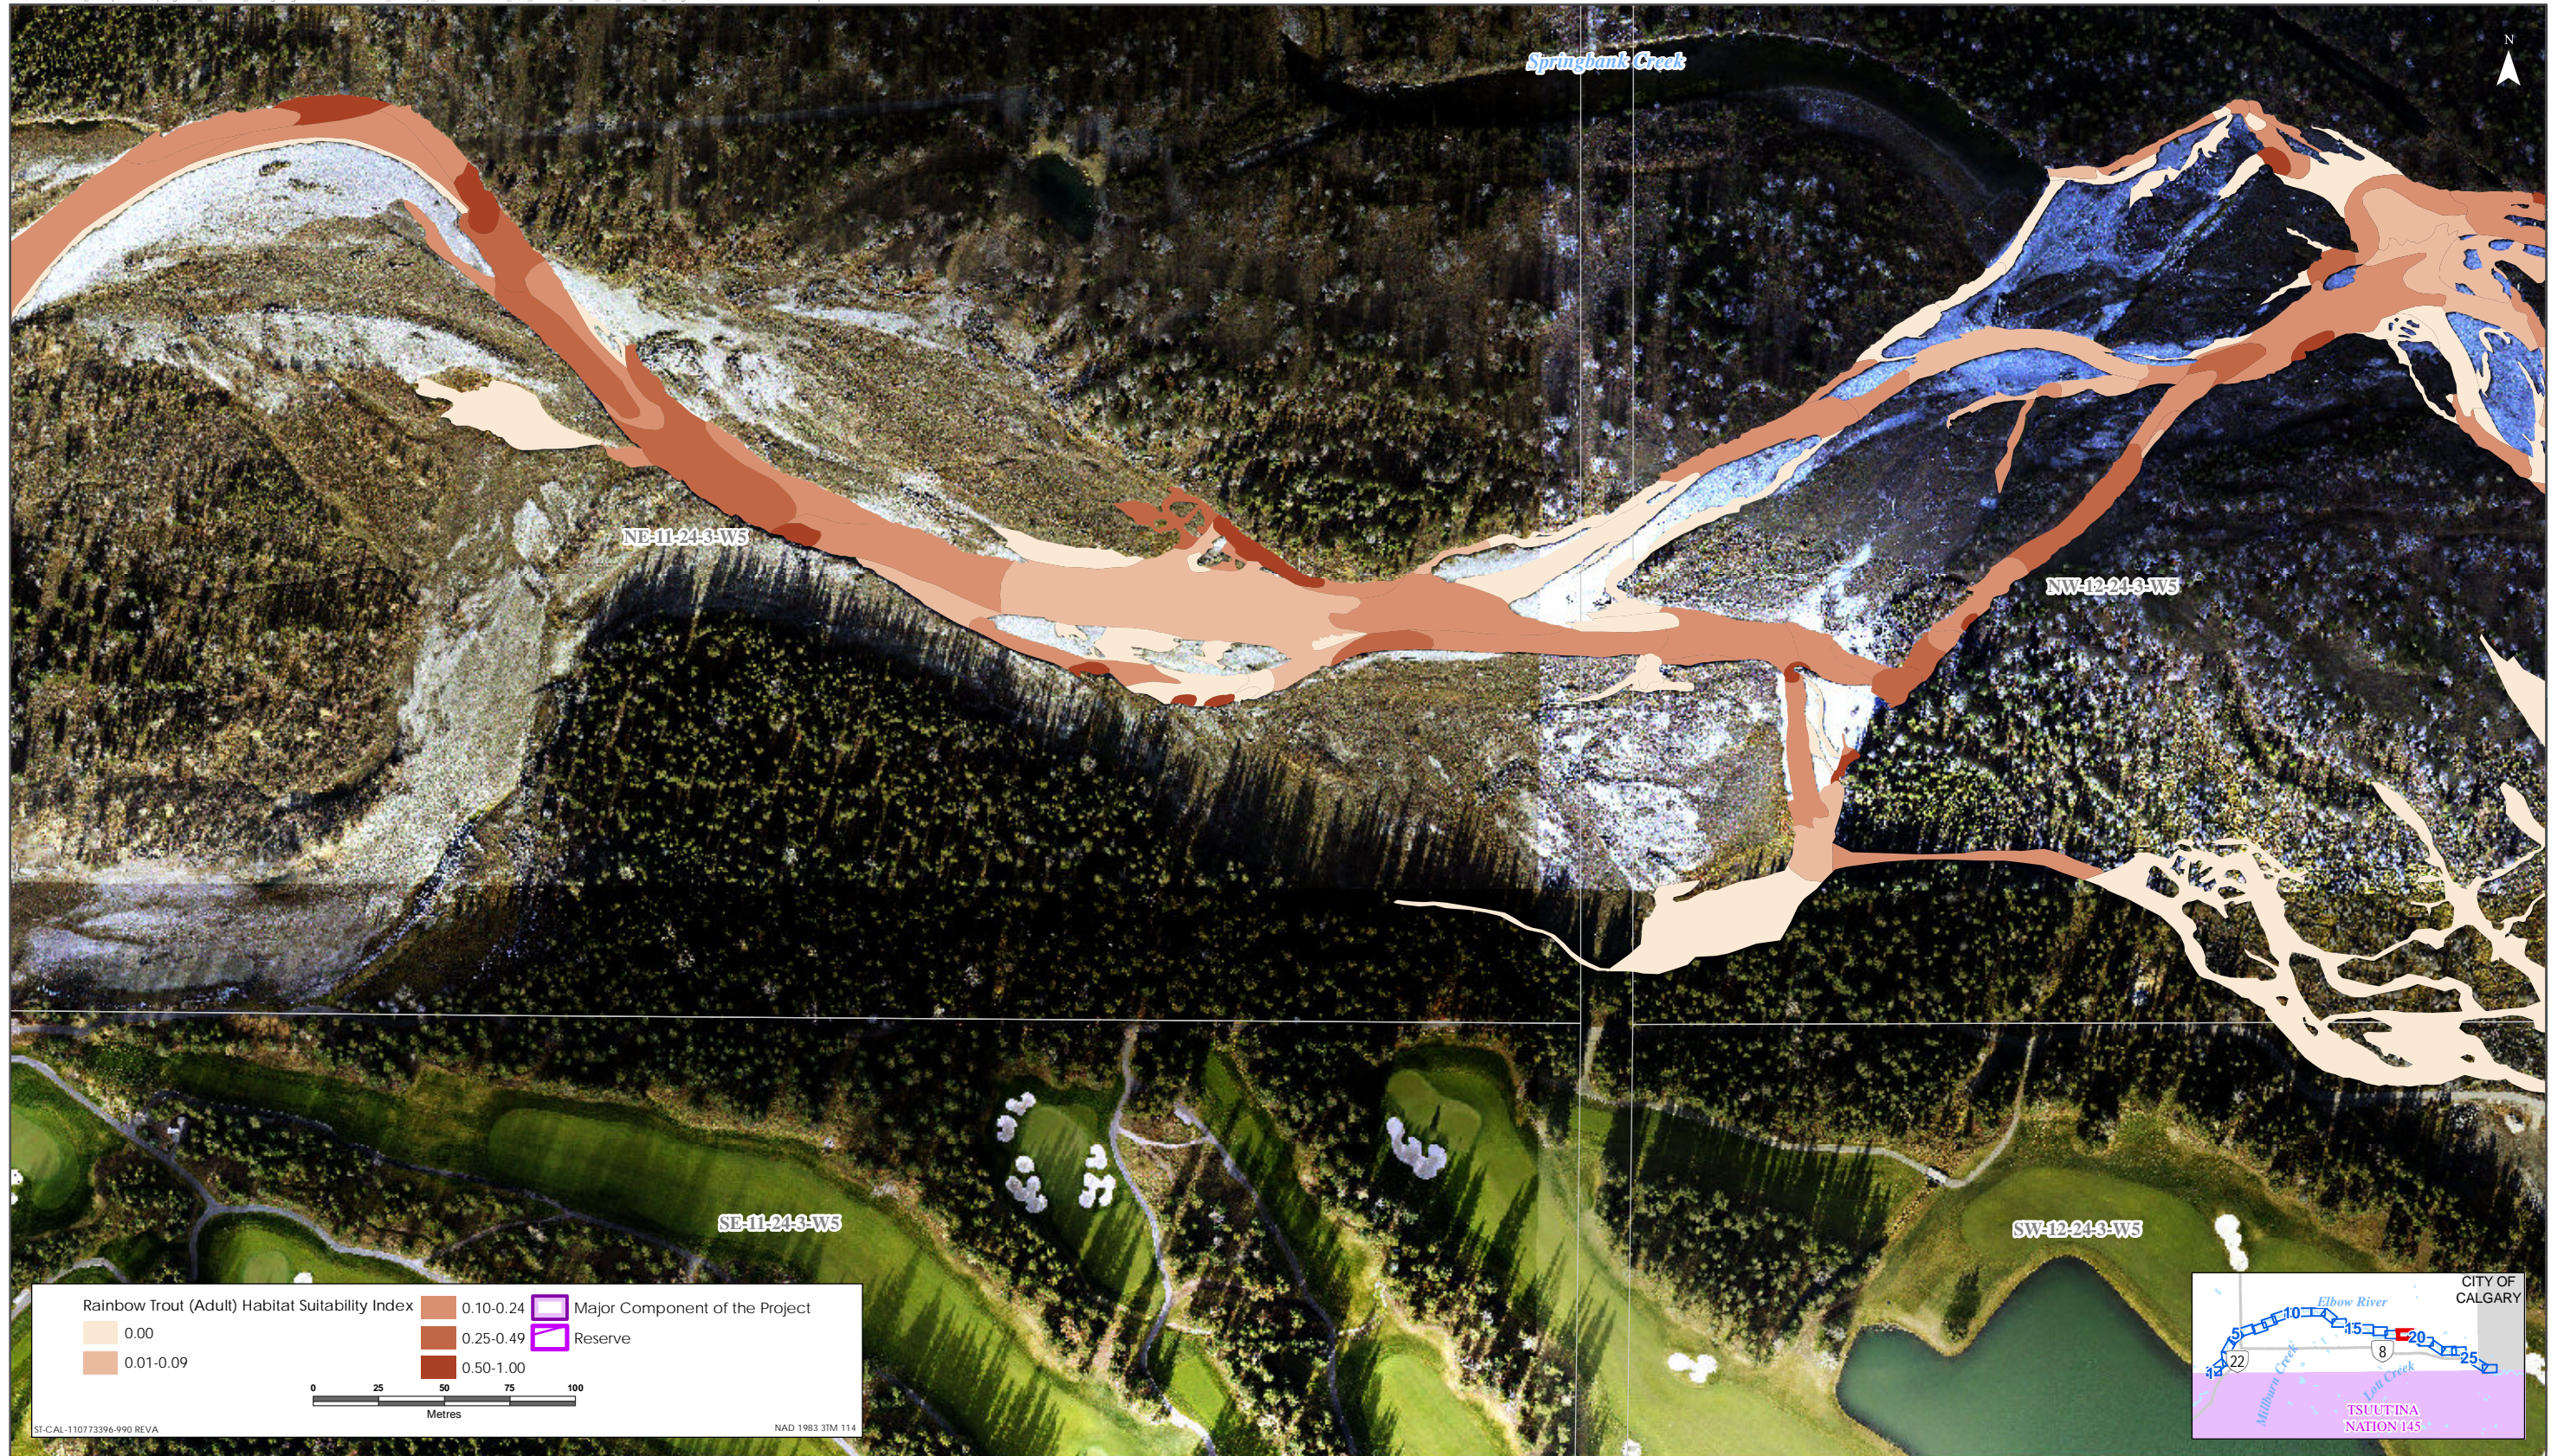

Rainbow Trout HSI Map for Elbow River (Adult Life Stage)

Sources: Base Data - Government of Alberta, Government of Canada. Thematic Data - Stantec Ltd. Imagery: 1.4m 10cm resolution October 2019