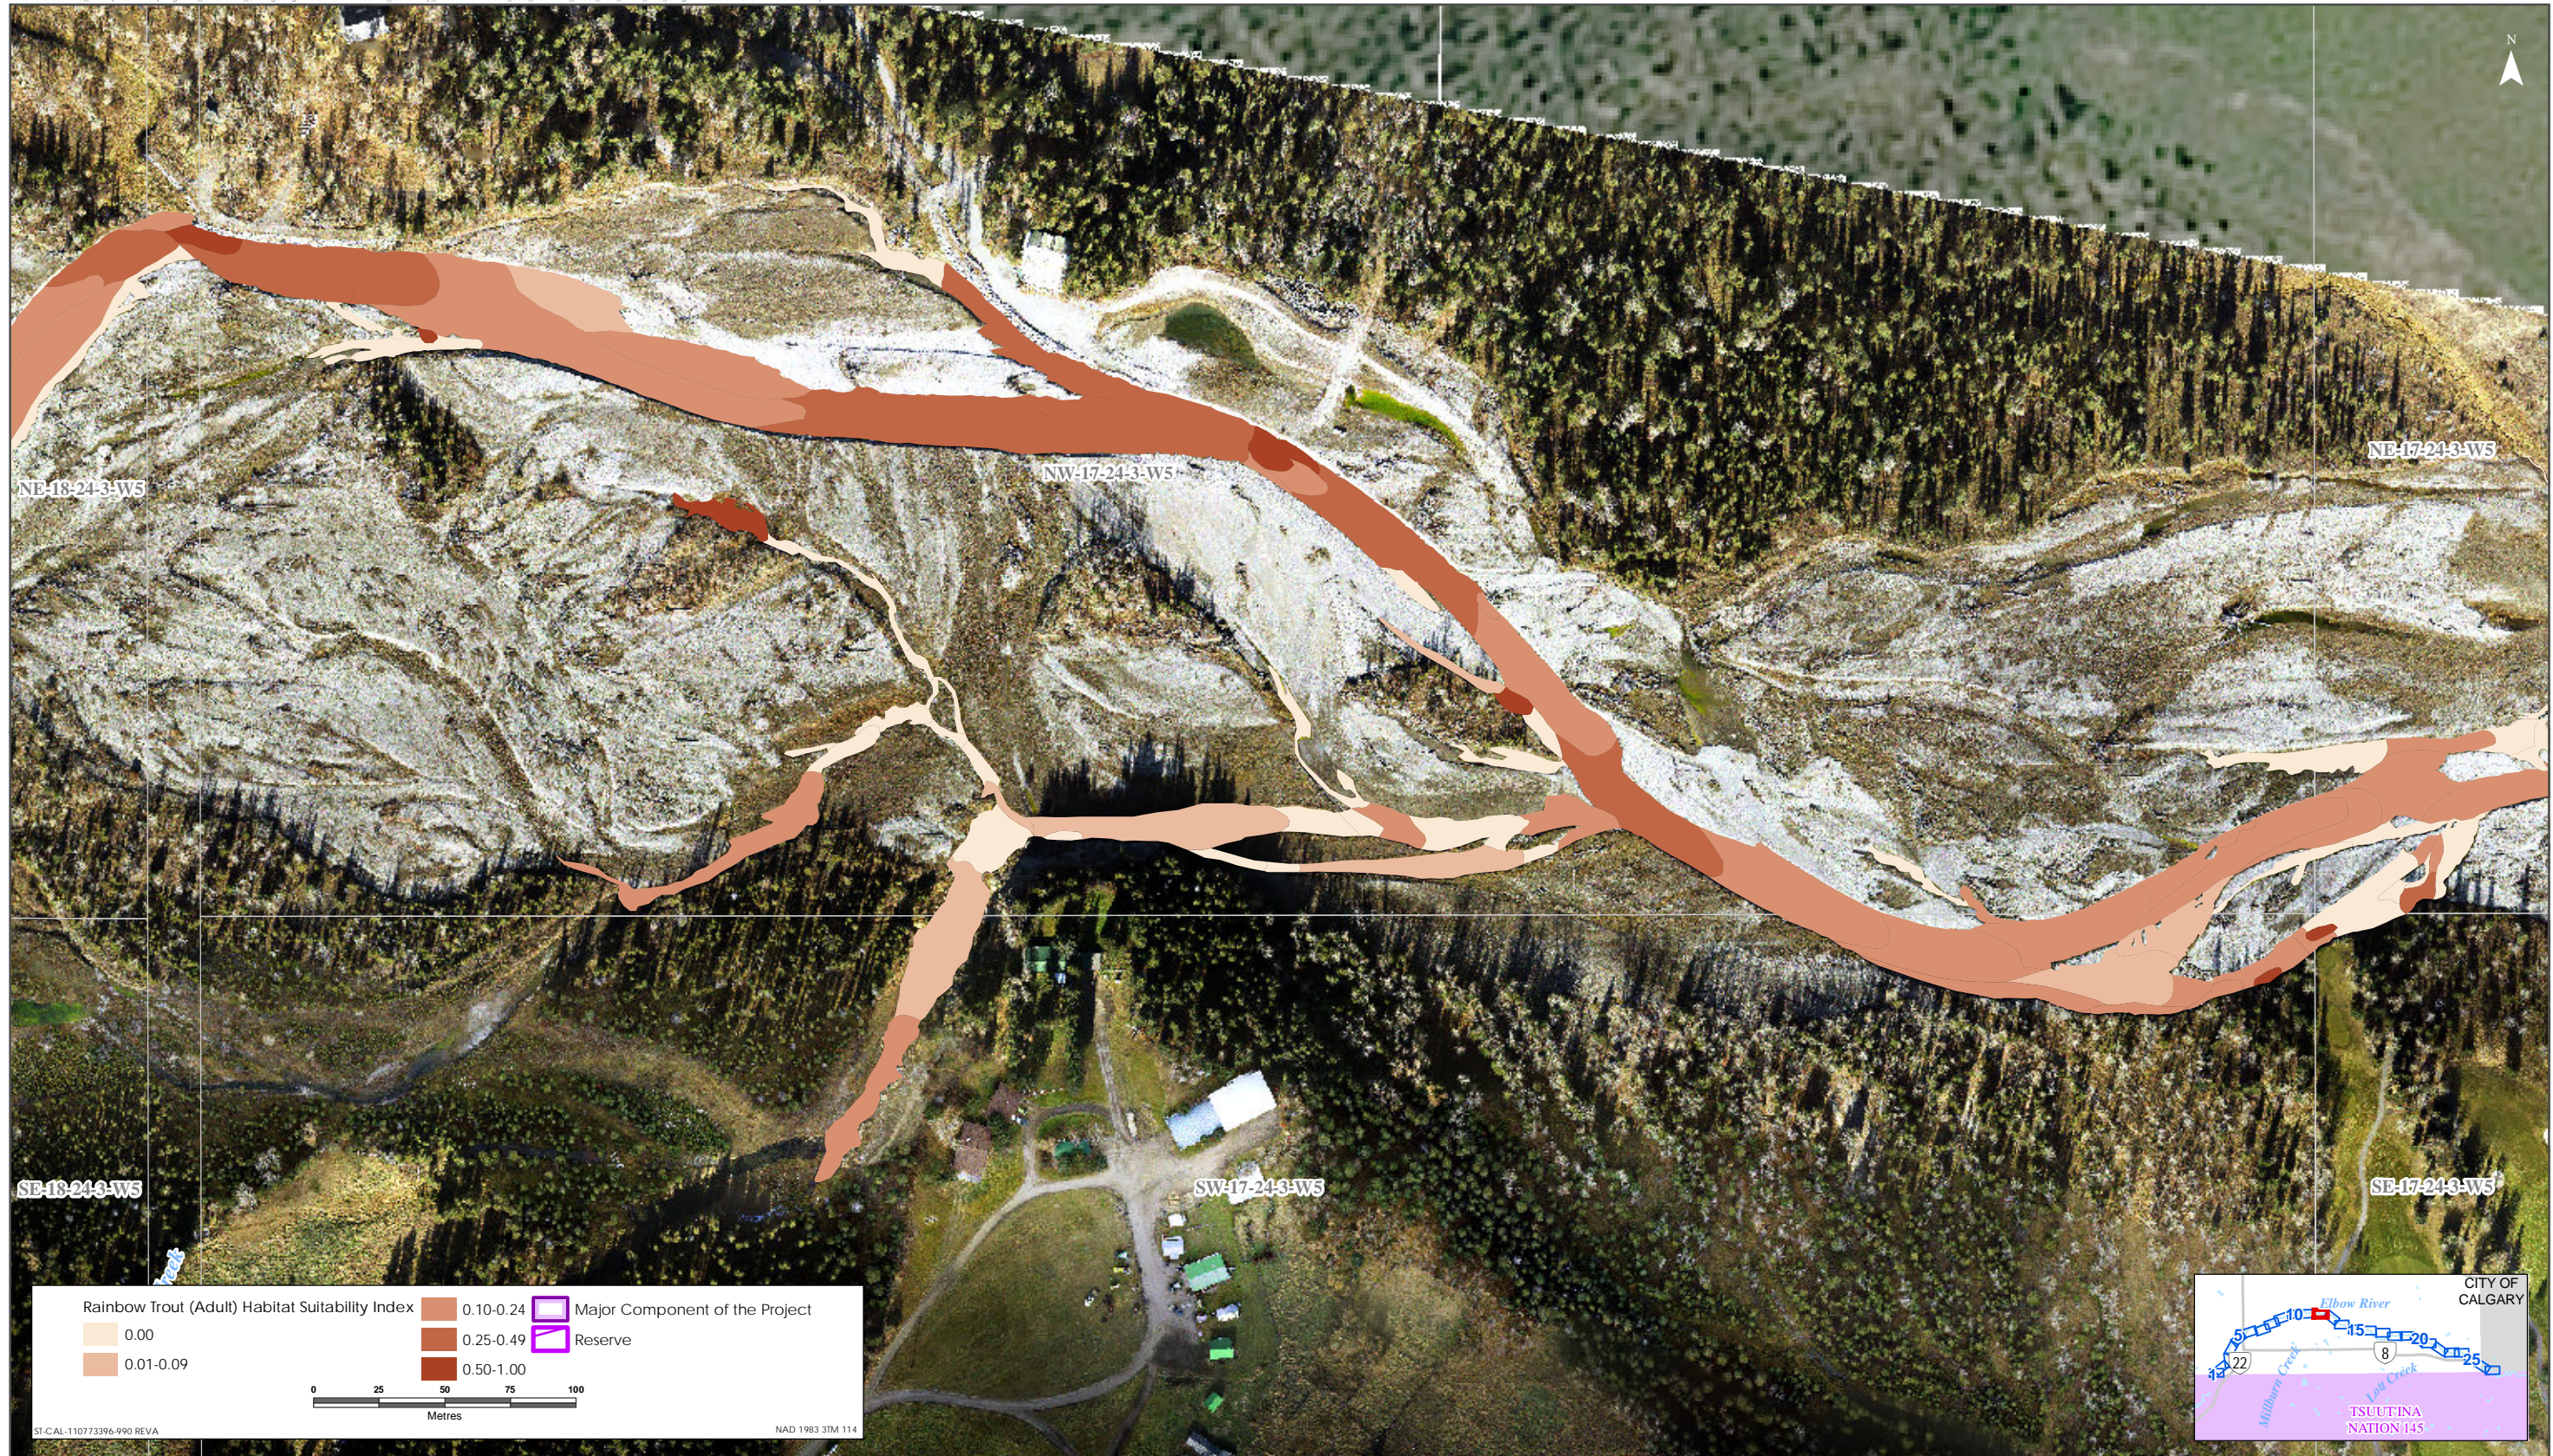

Rainbow Trout HSI Map for Elbow River (Adult Life Stage)

Sources: Base Data - Government of Alberta, Government of Canada. Thematic Data - Stantec Ltd. Imagery: 1:4m 10cm resolution October 2019