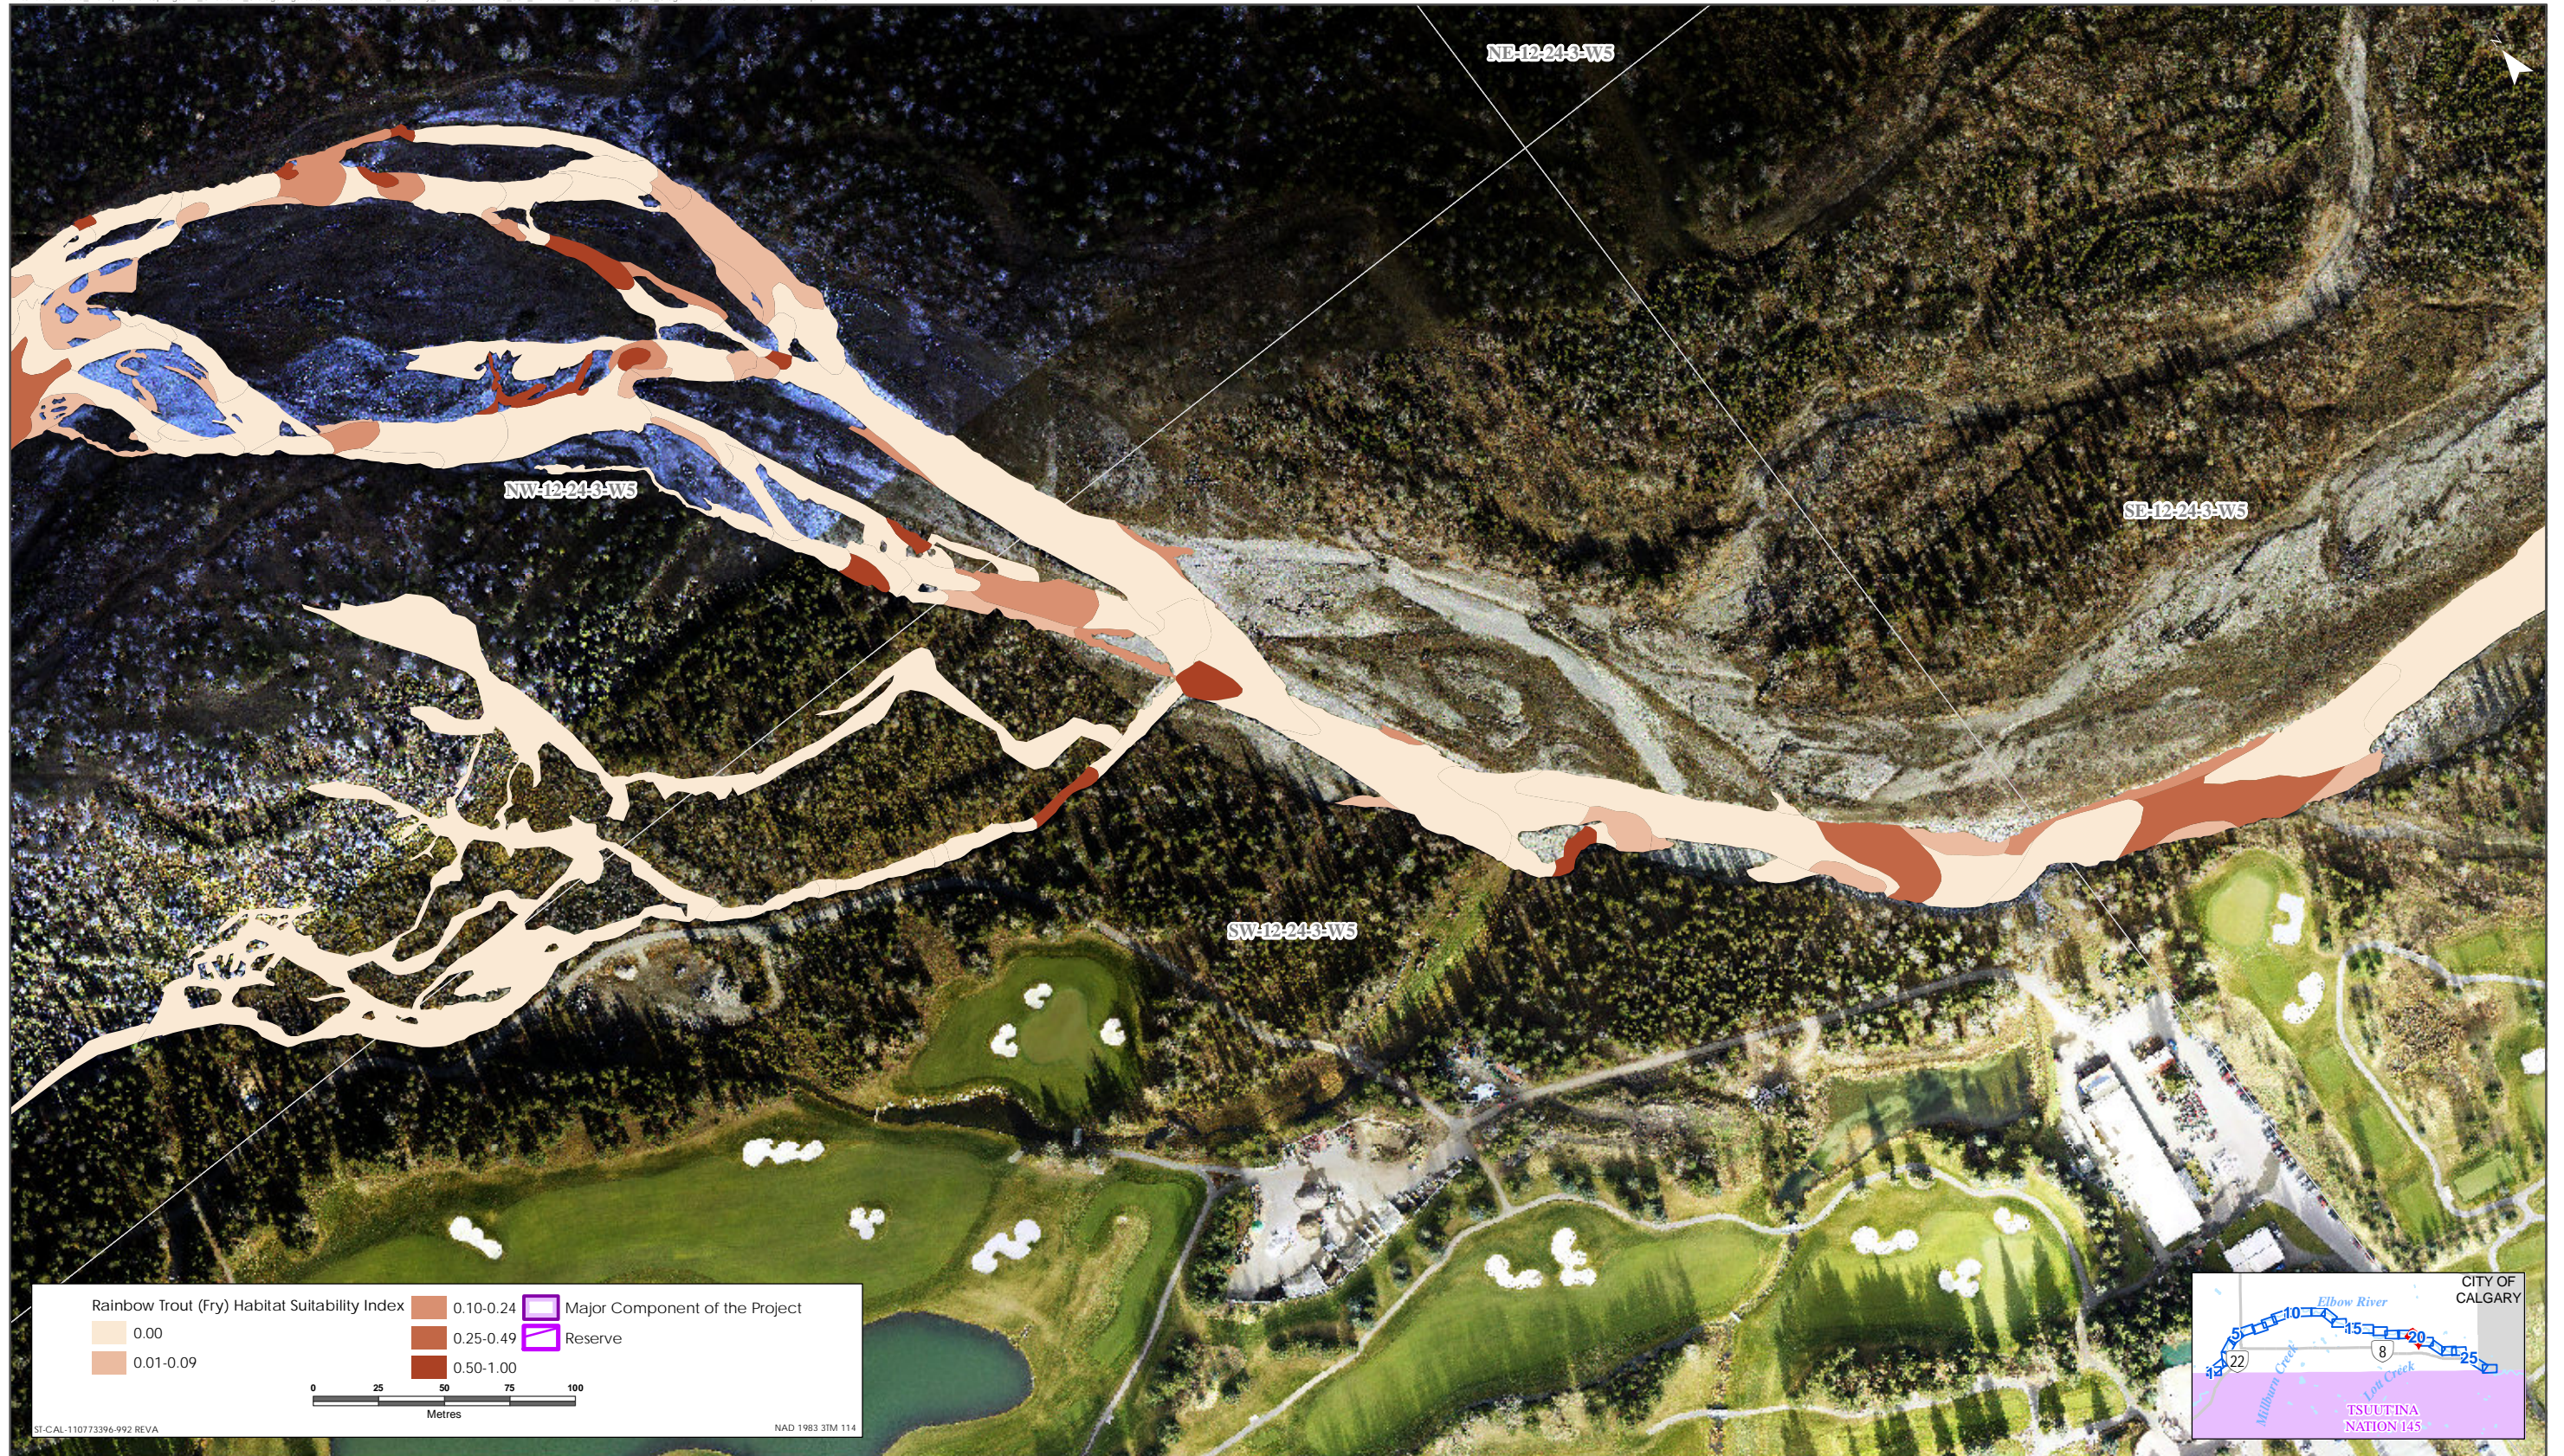

Rainbow Trout HSI Map for Elbow River (Fry Life Stage)

Sources: Base Data - Government of Alberta, Government of Canada. Thematic Data - Stantec Ltd. Imagery: 1:4m 10cm resolution October 2019