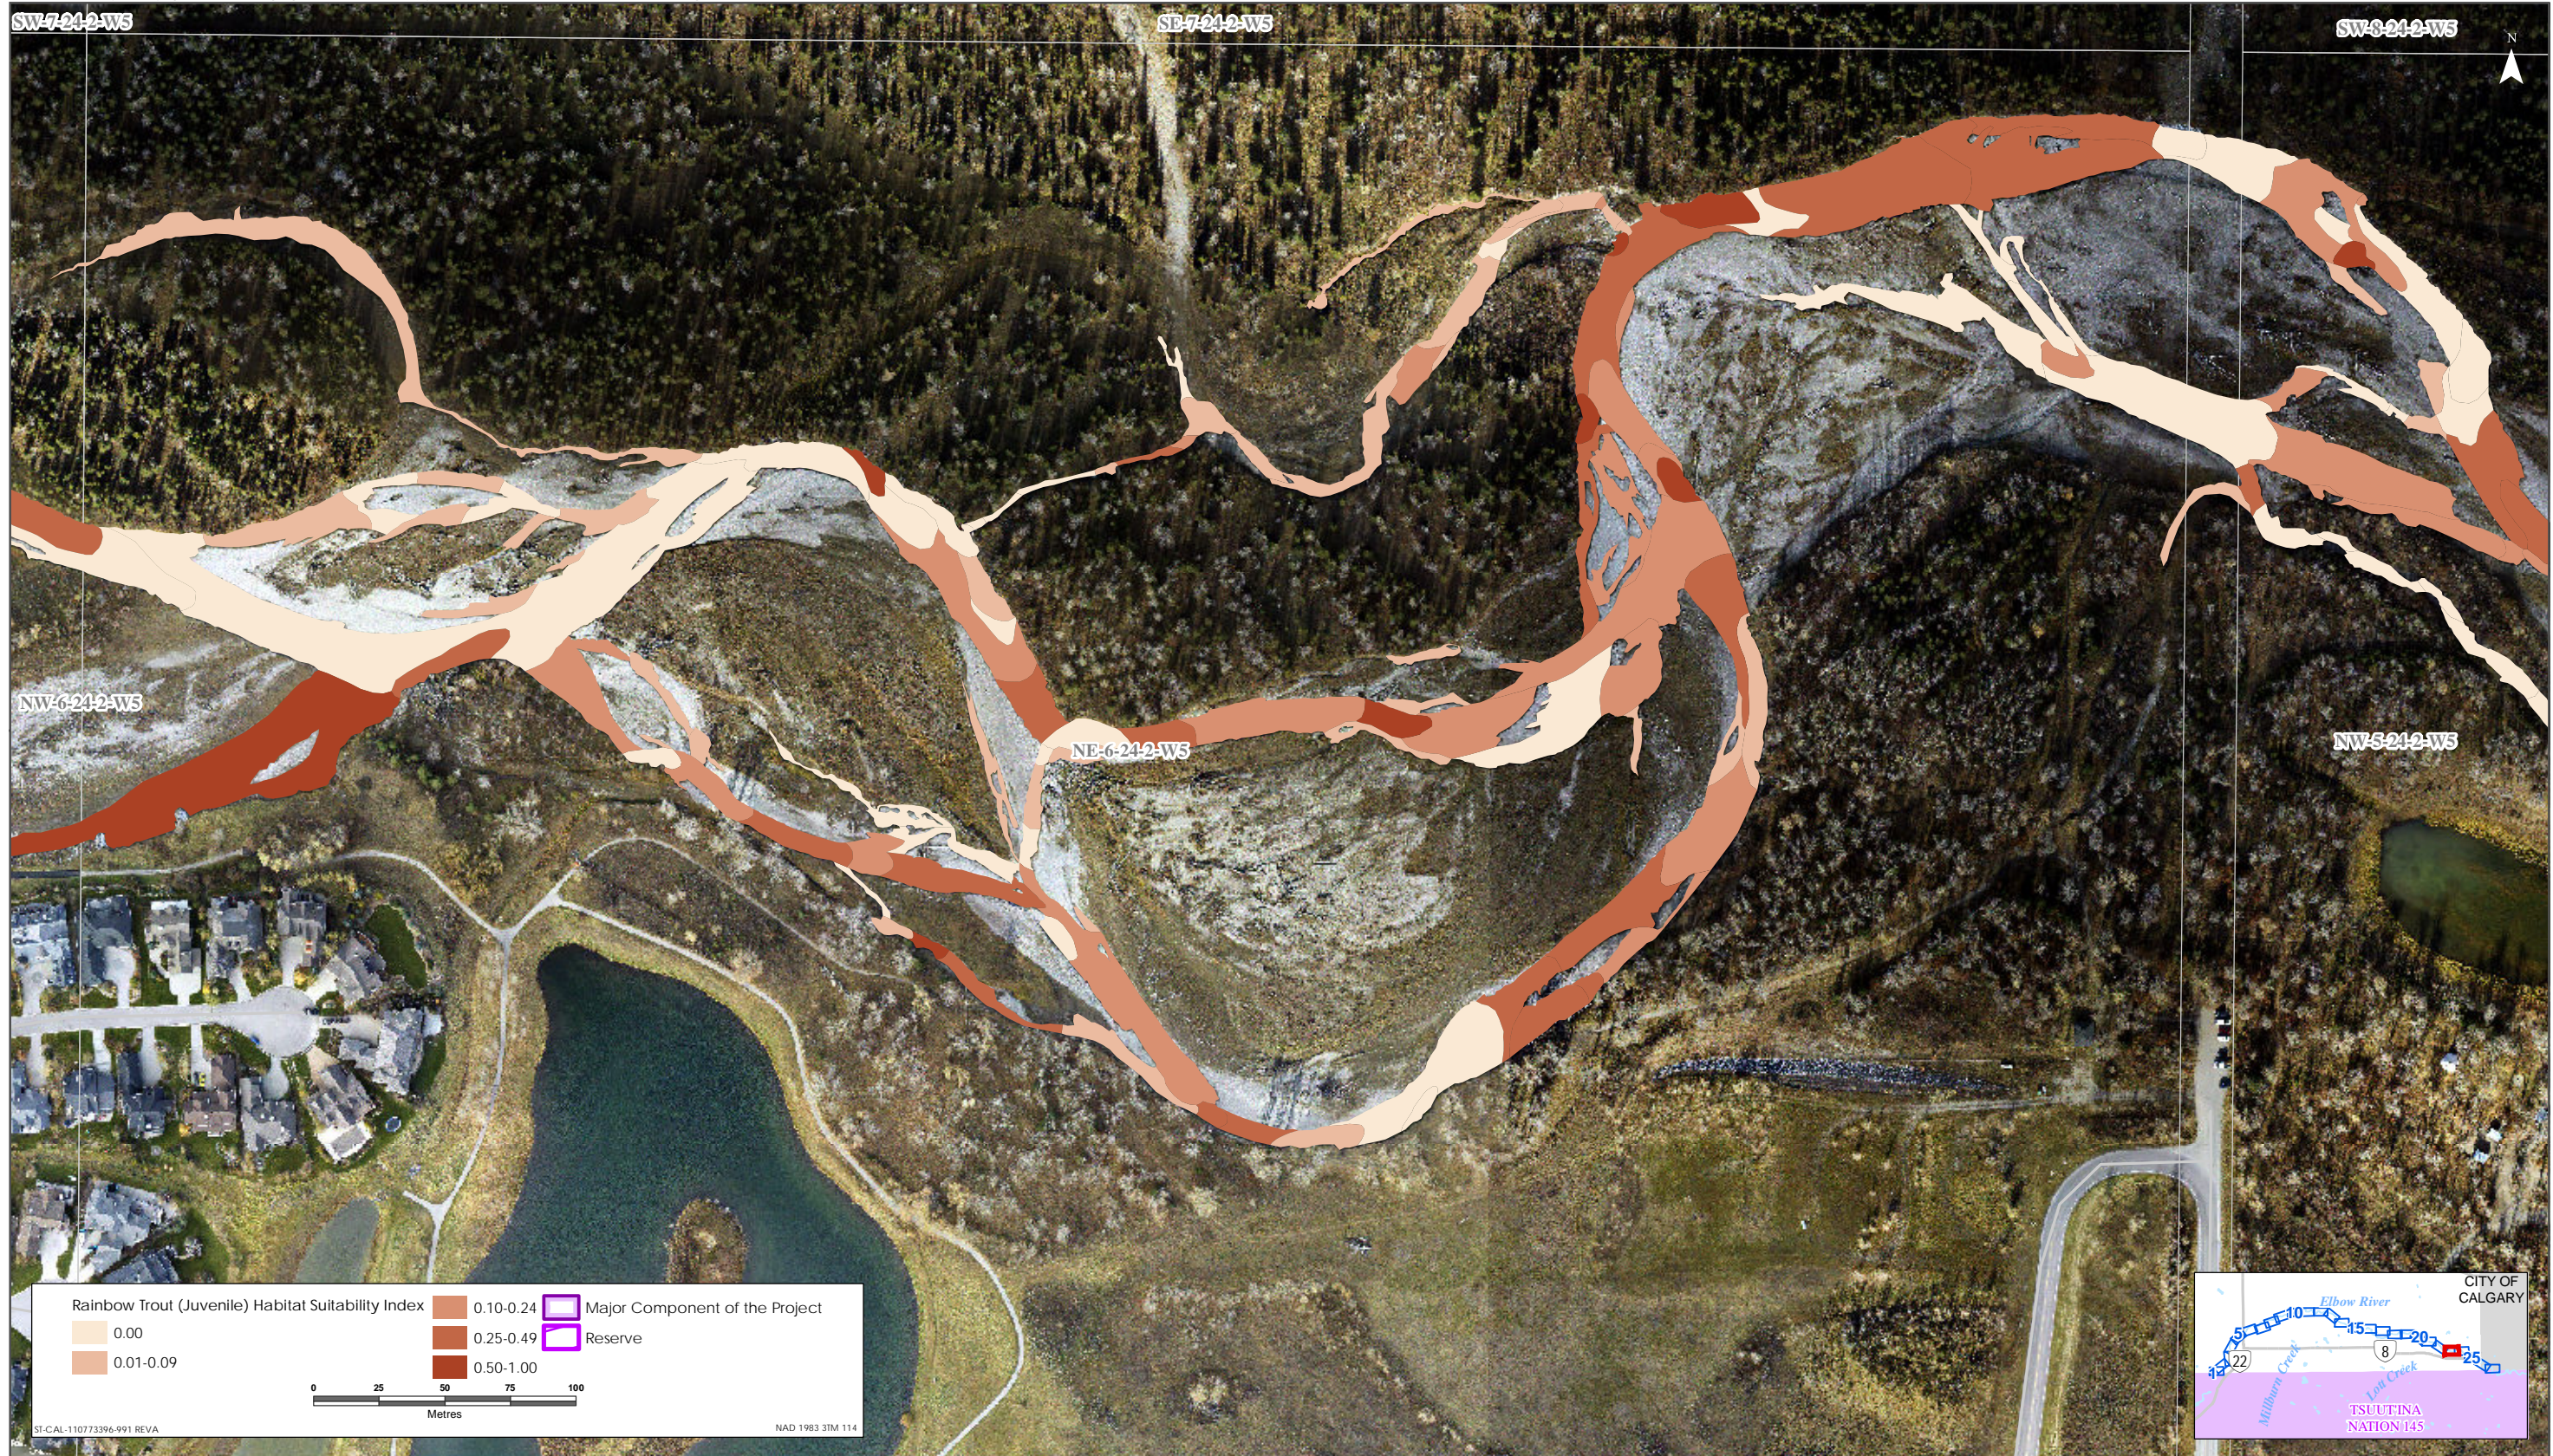

Sources: Base Data - Government of Alberta, Government of Canada. Thematic Data - Stantec Ltd. Imagery: 1.4m 10cm resolution October 2019

Rainbow Trout HSI Map for Elbow River (Juvenile Life Stage)

Sources: Base Data - Government of Alberta, Government of Canada. Thematic Data - Stantec Ltd. Imagery: 1:1m 10cm resolution October 2019

Rainbow Trout HSI Map for Elbow River (Juvenile Life Stage)

Sources: Base Data - Government of Alberta, Government of Canada. Thematic Data - Stantec Ltd. Imagery: 1.4m 10cm resolution October 2019

Rainbow Trout HSI Map for Elbow River (Juvenile Life Stage)

Sources: Base Data - Government of Alberta, Government of Canada. Thematic Data - Stantec Ltd. Imagery: 1.4m 10cm resolution October 2019

Rainbow Trout HSI Map for Elbow River (Juvenile Life Stage)

Sources: Base Data - Government of Alberta, Government of Canada. Thematic Data - Stantec Ltd. Imagery: 1.4m 10cm resolution October 2019