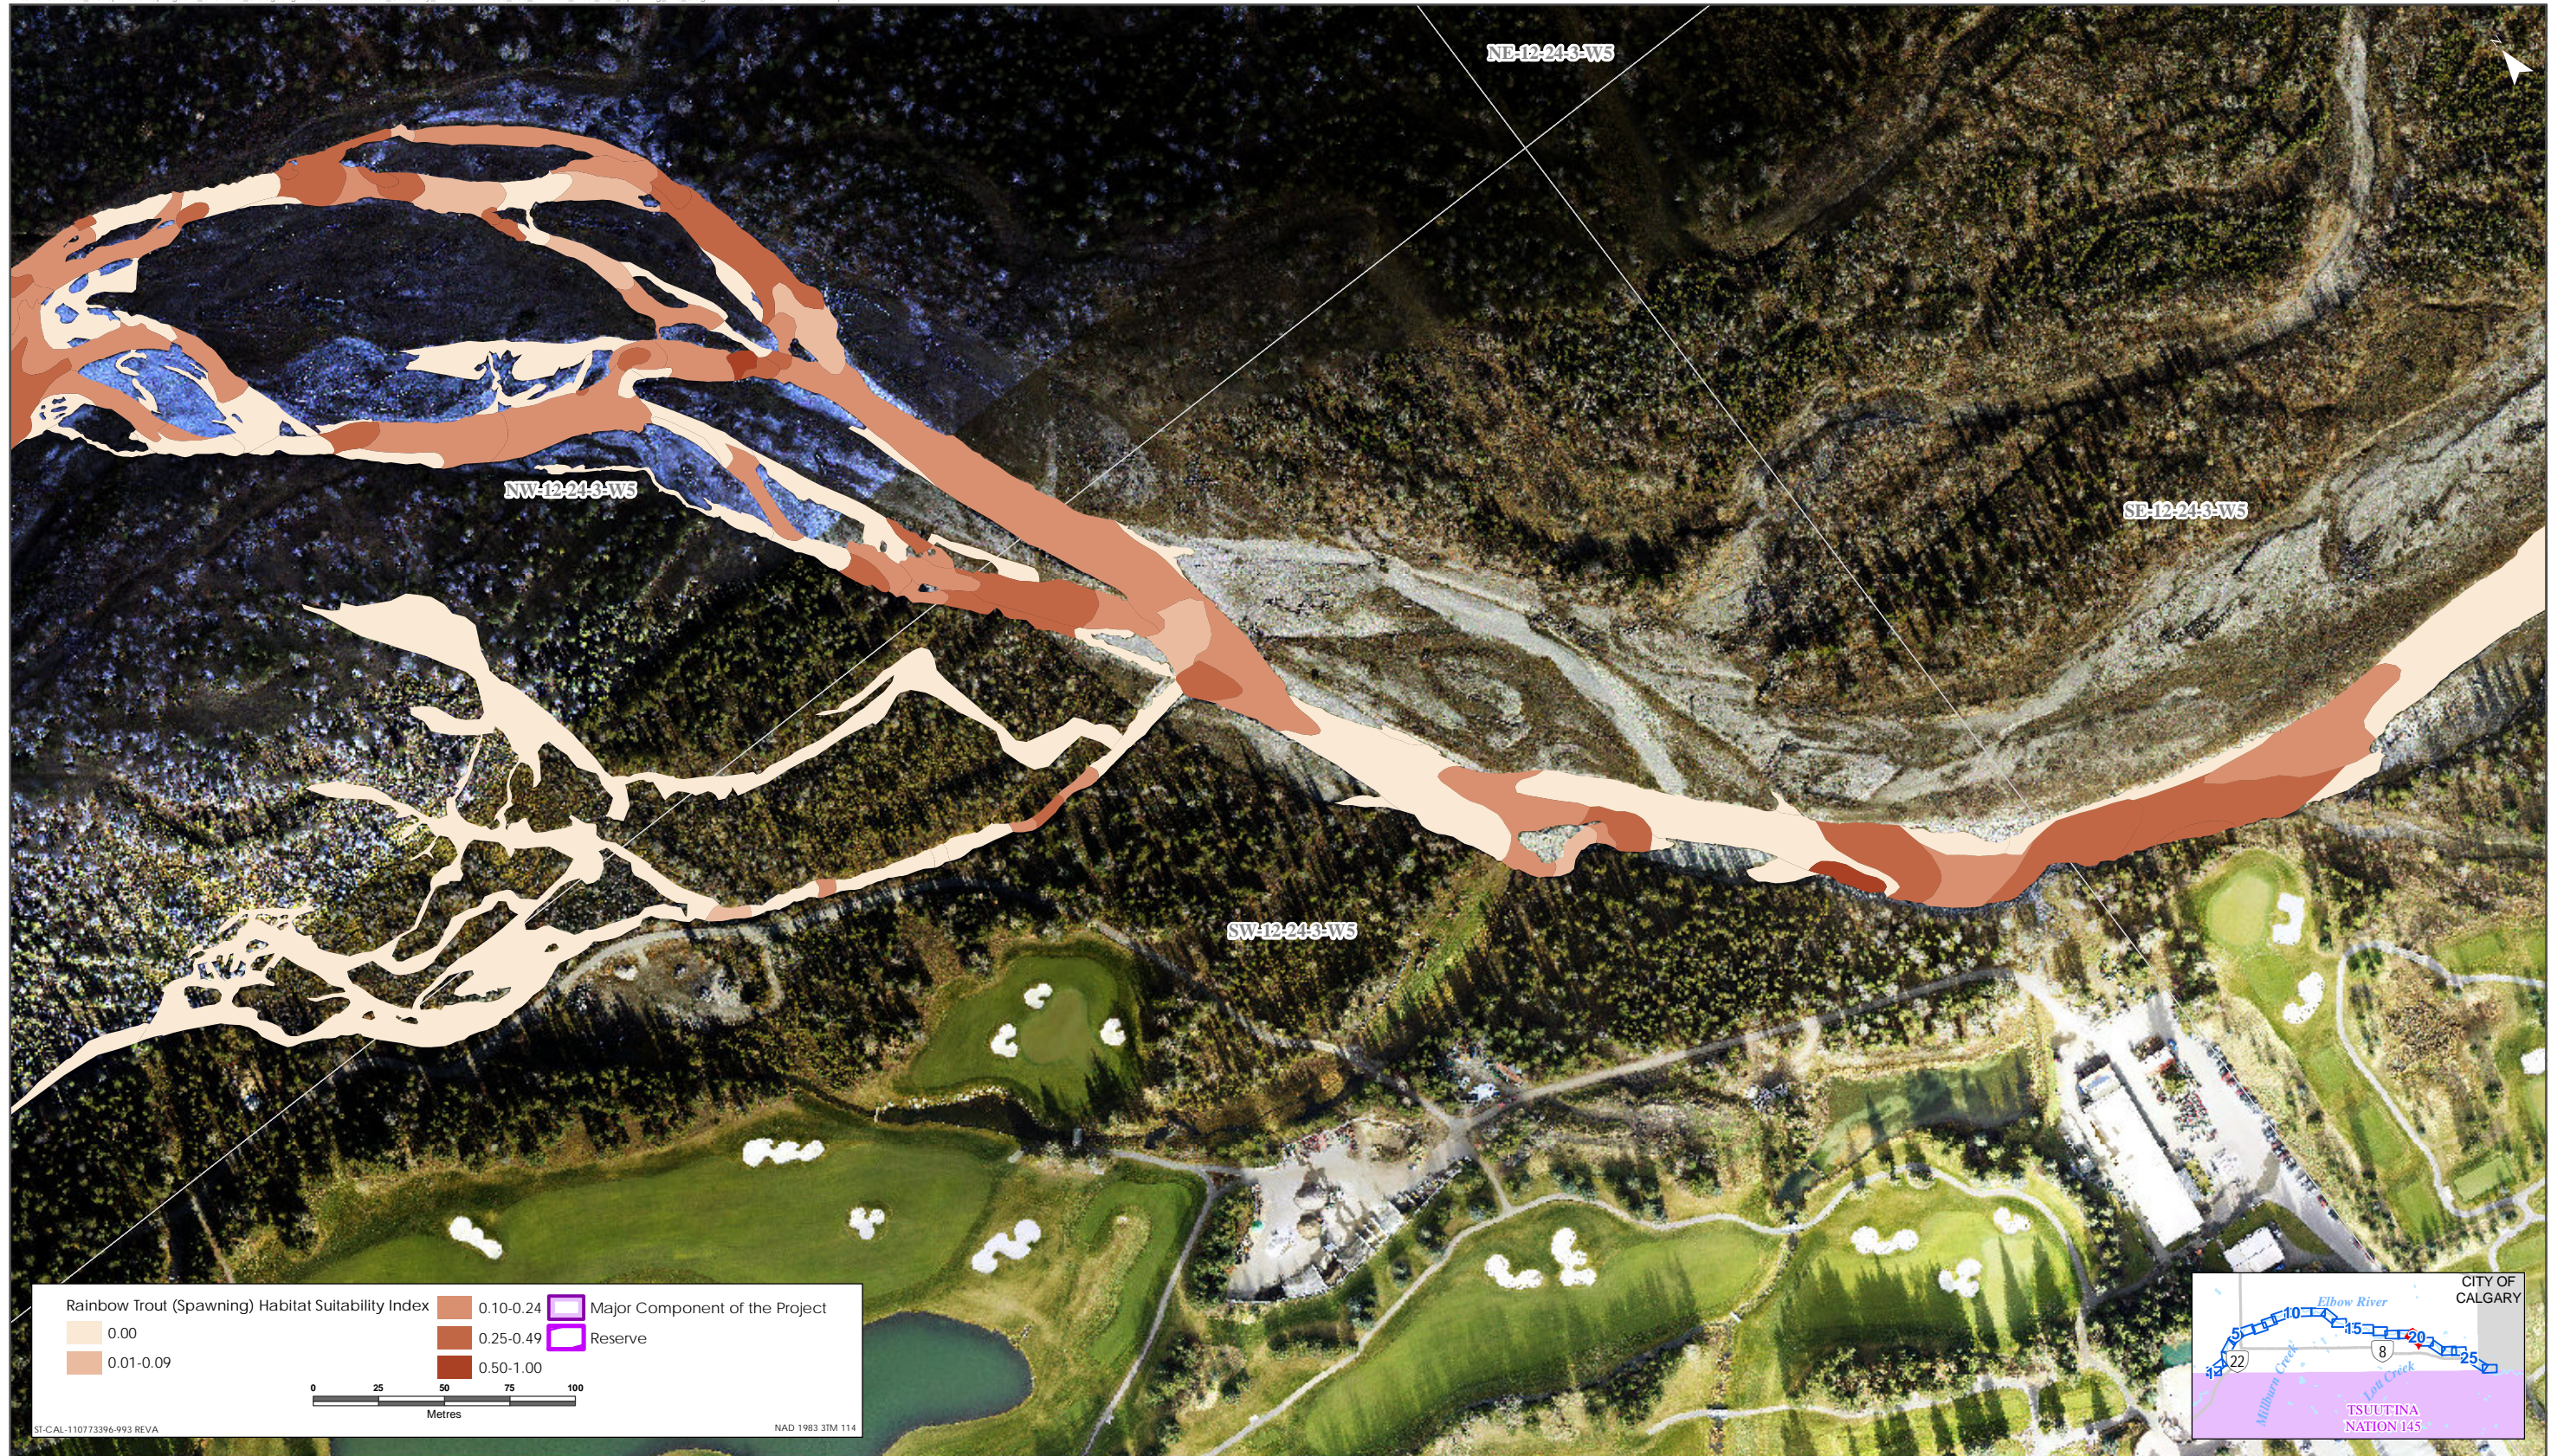

Rainbow Trout HSI Map for Elbow River (Spawning Life Stage)

Sources: Base Data - Government of Alberta, Government of Canada. Thematic Data - Stantec Ltd. Imagery: 1.4m 10cm resolution October 2019