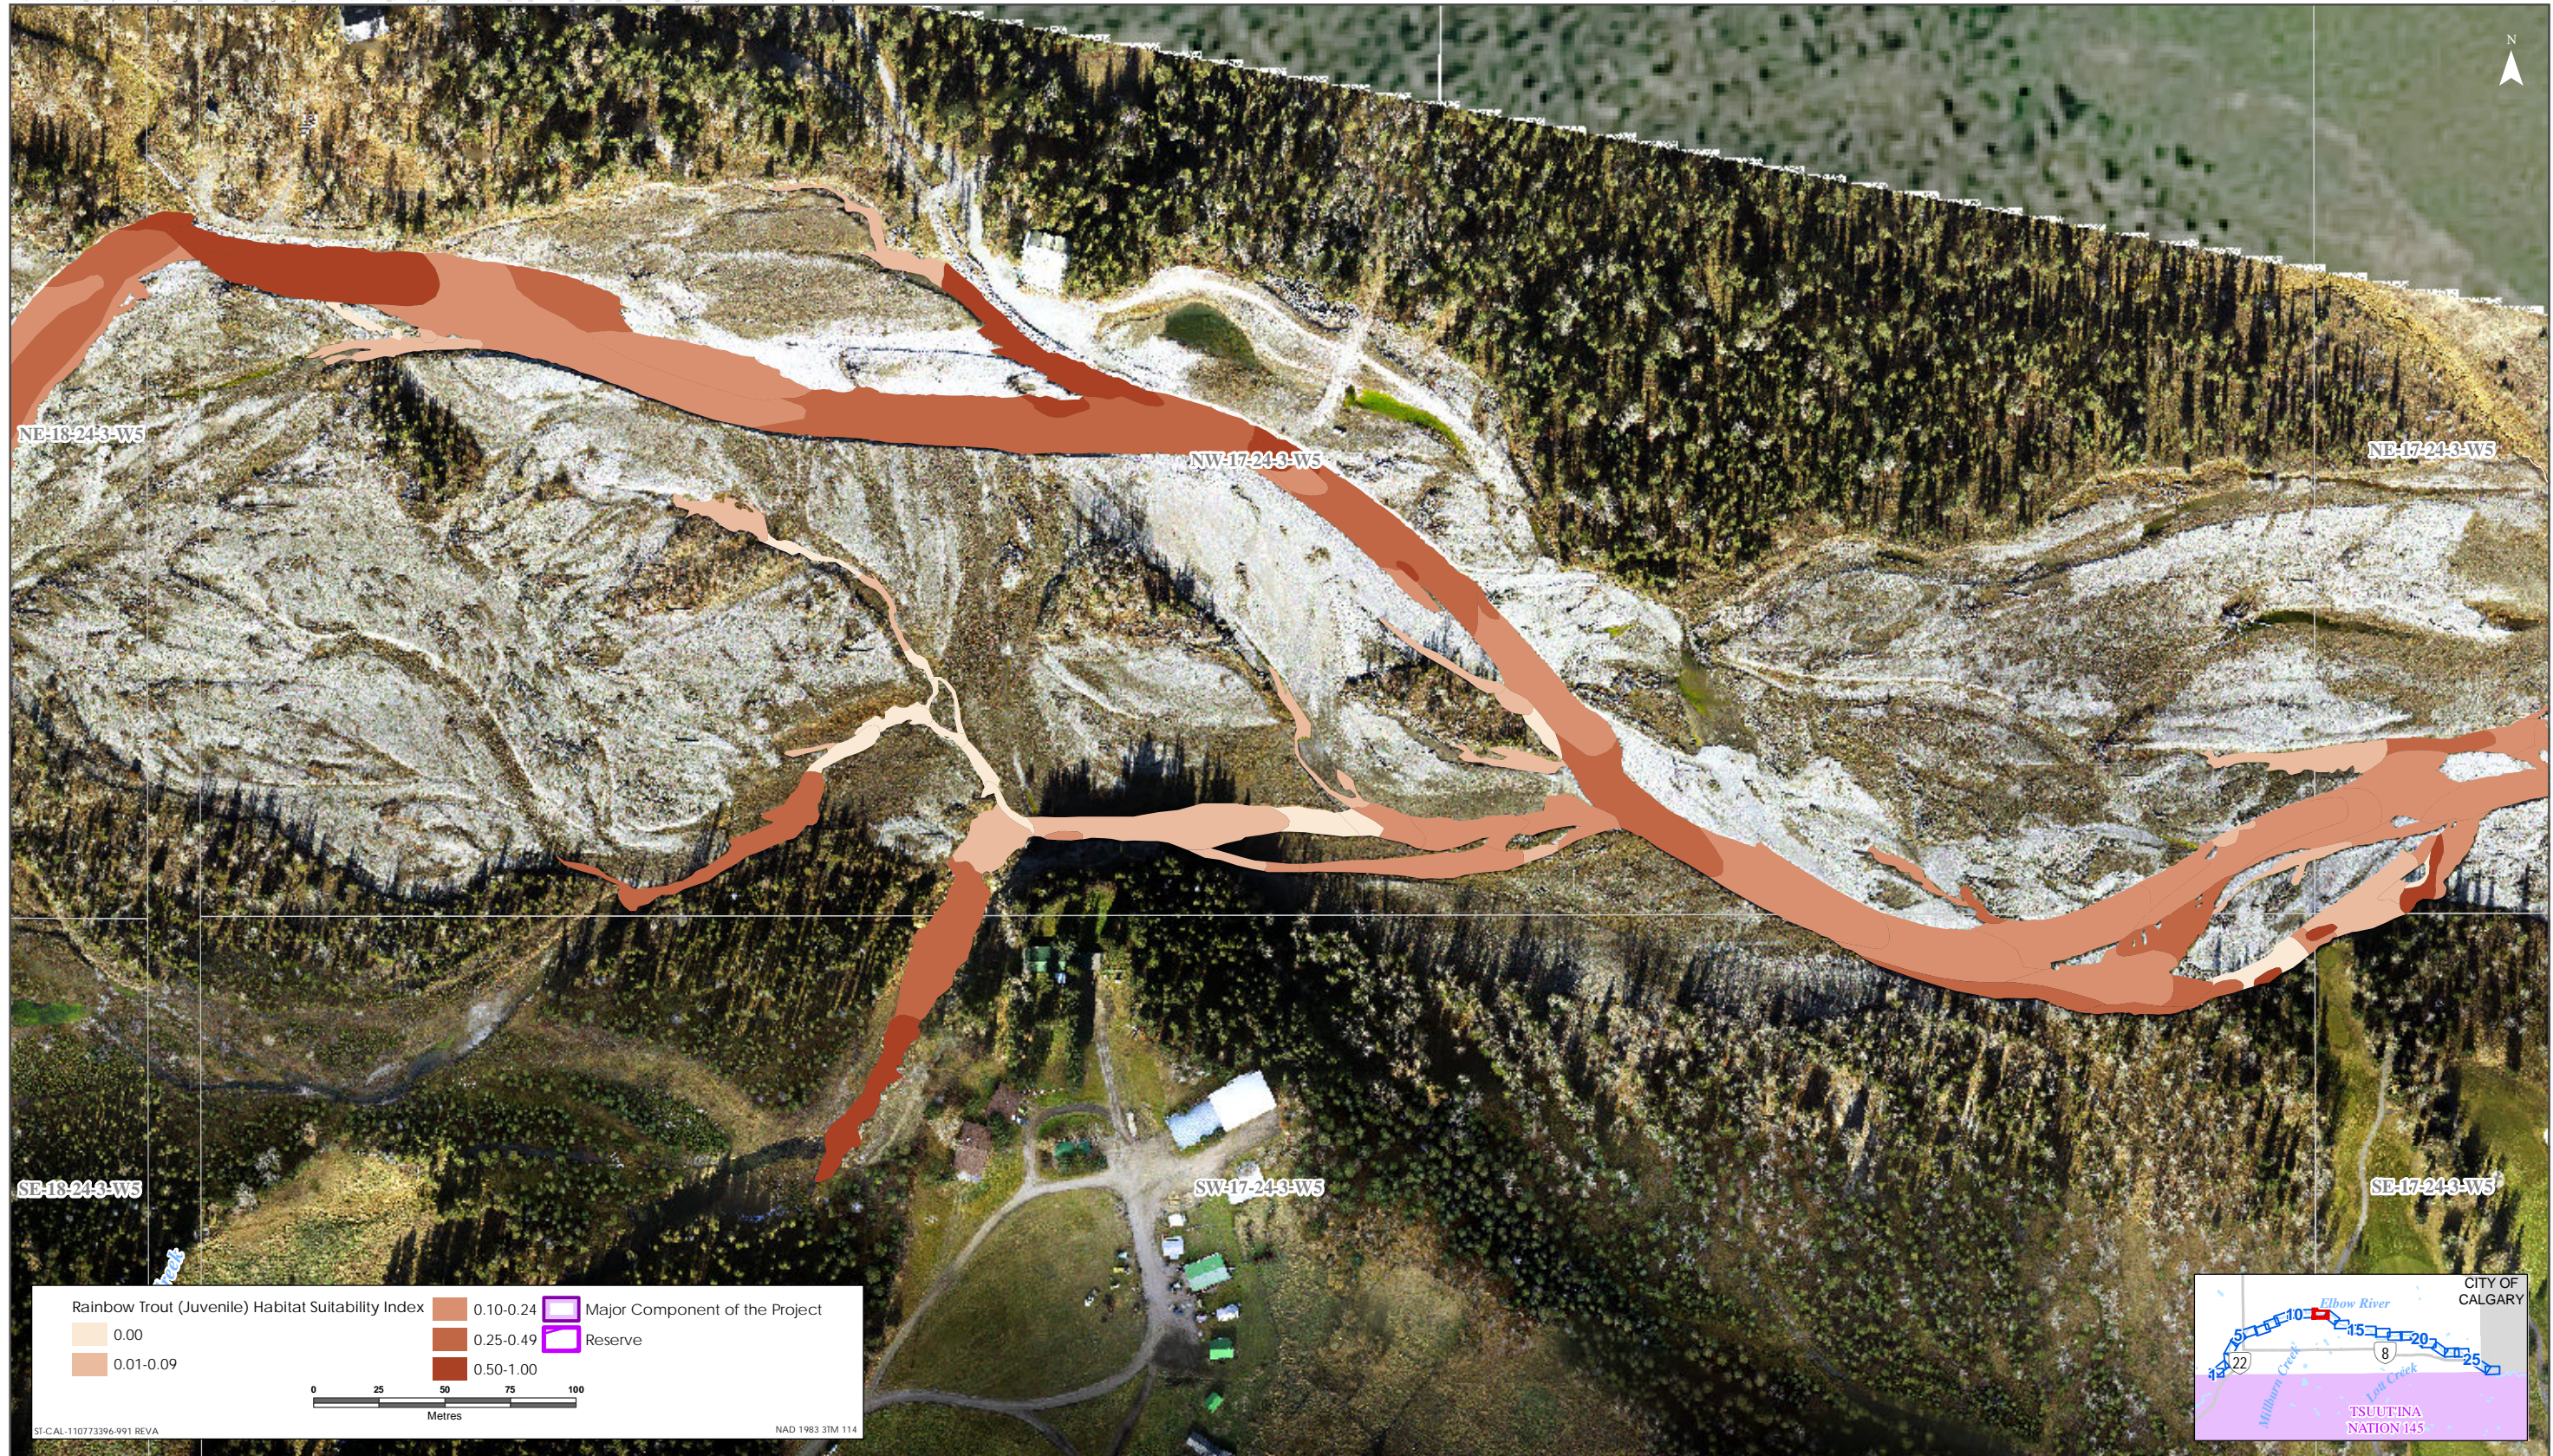

Rainbow Trout HSI Map for Elbow River (Juvenile Life Stage)

Sources: Base Data - Government of Alberta, Government of Canada. Thematic Data - Stantec Ltd. Imagery: 1.4m 10cm resolution October 2019