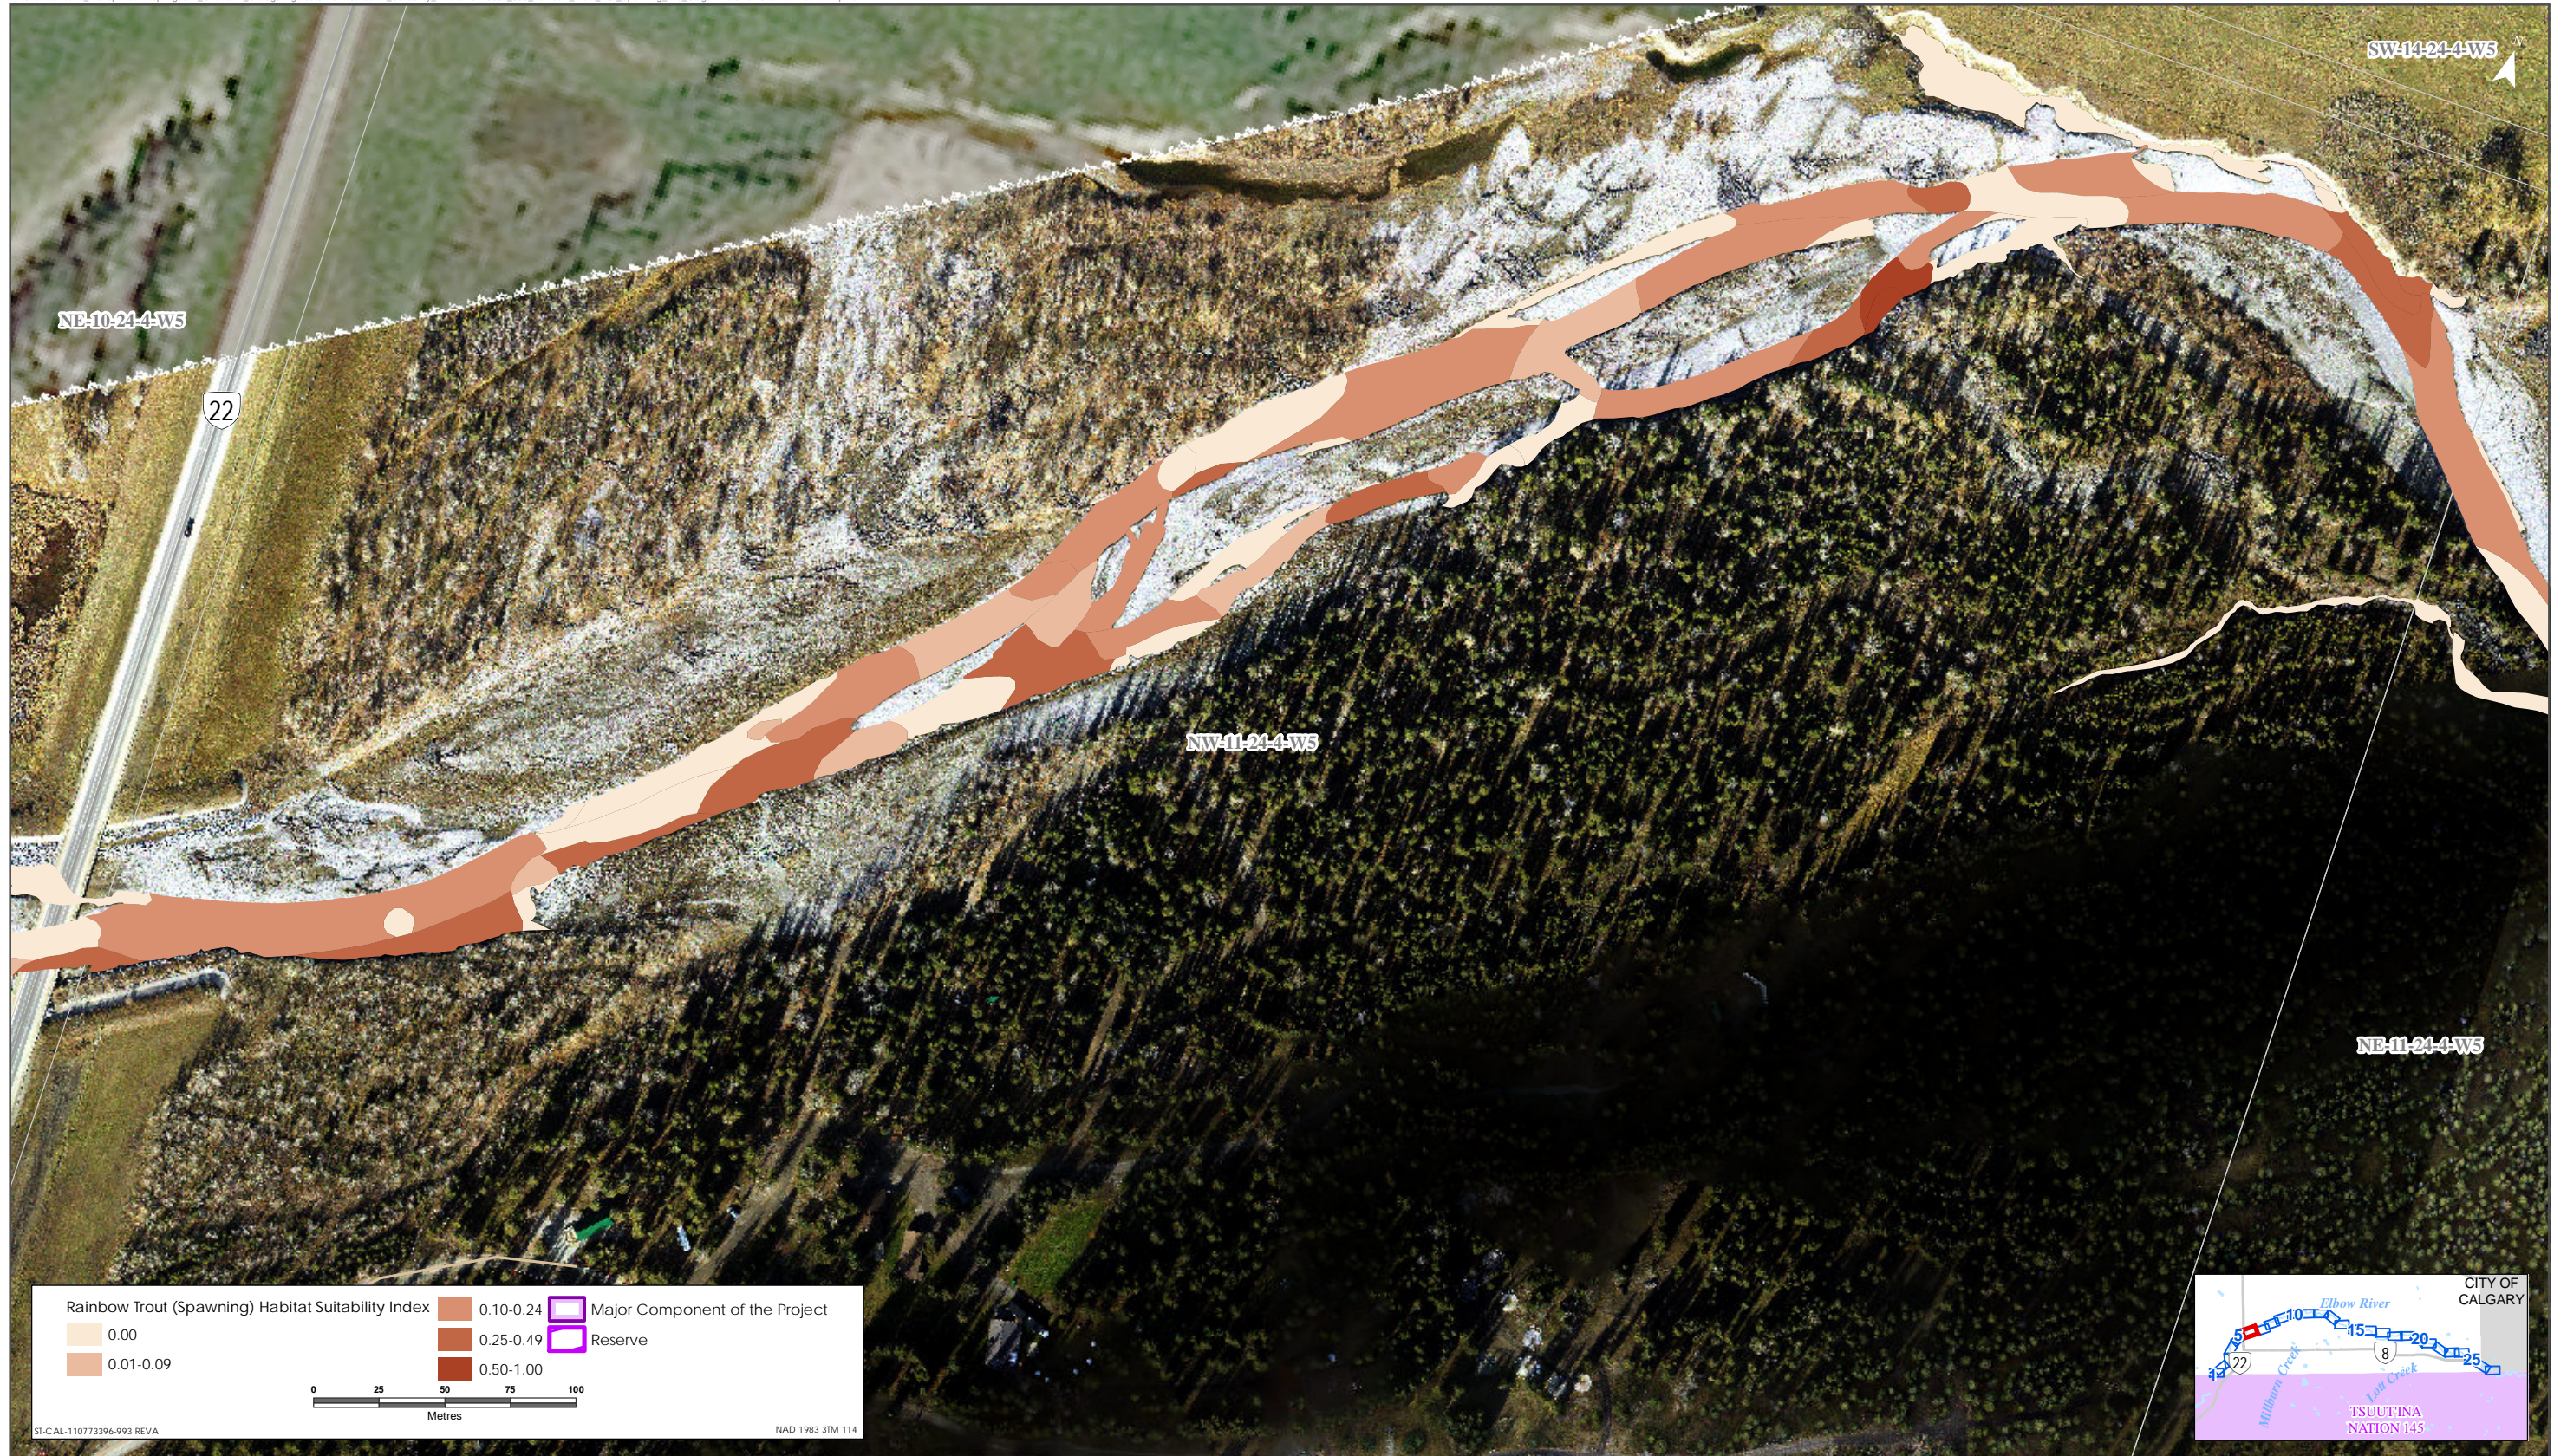

Rainbow Trout HSI Map for Elbow River (Spawning Life Stage)

Sources: Base Data - Government of Alberta, Government of Canada. Thematic Data - Stantec Ltd.
Imagery: 1:1m 10cm resolution October 2019