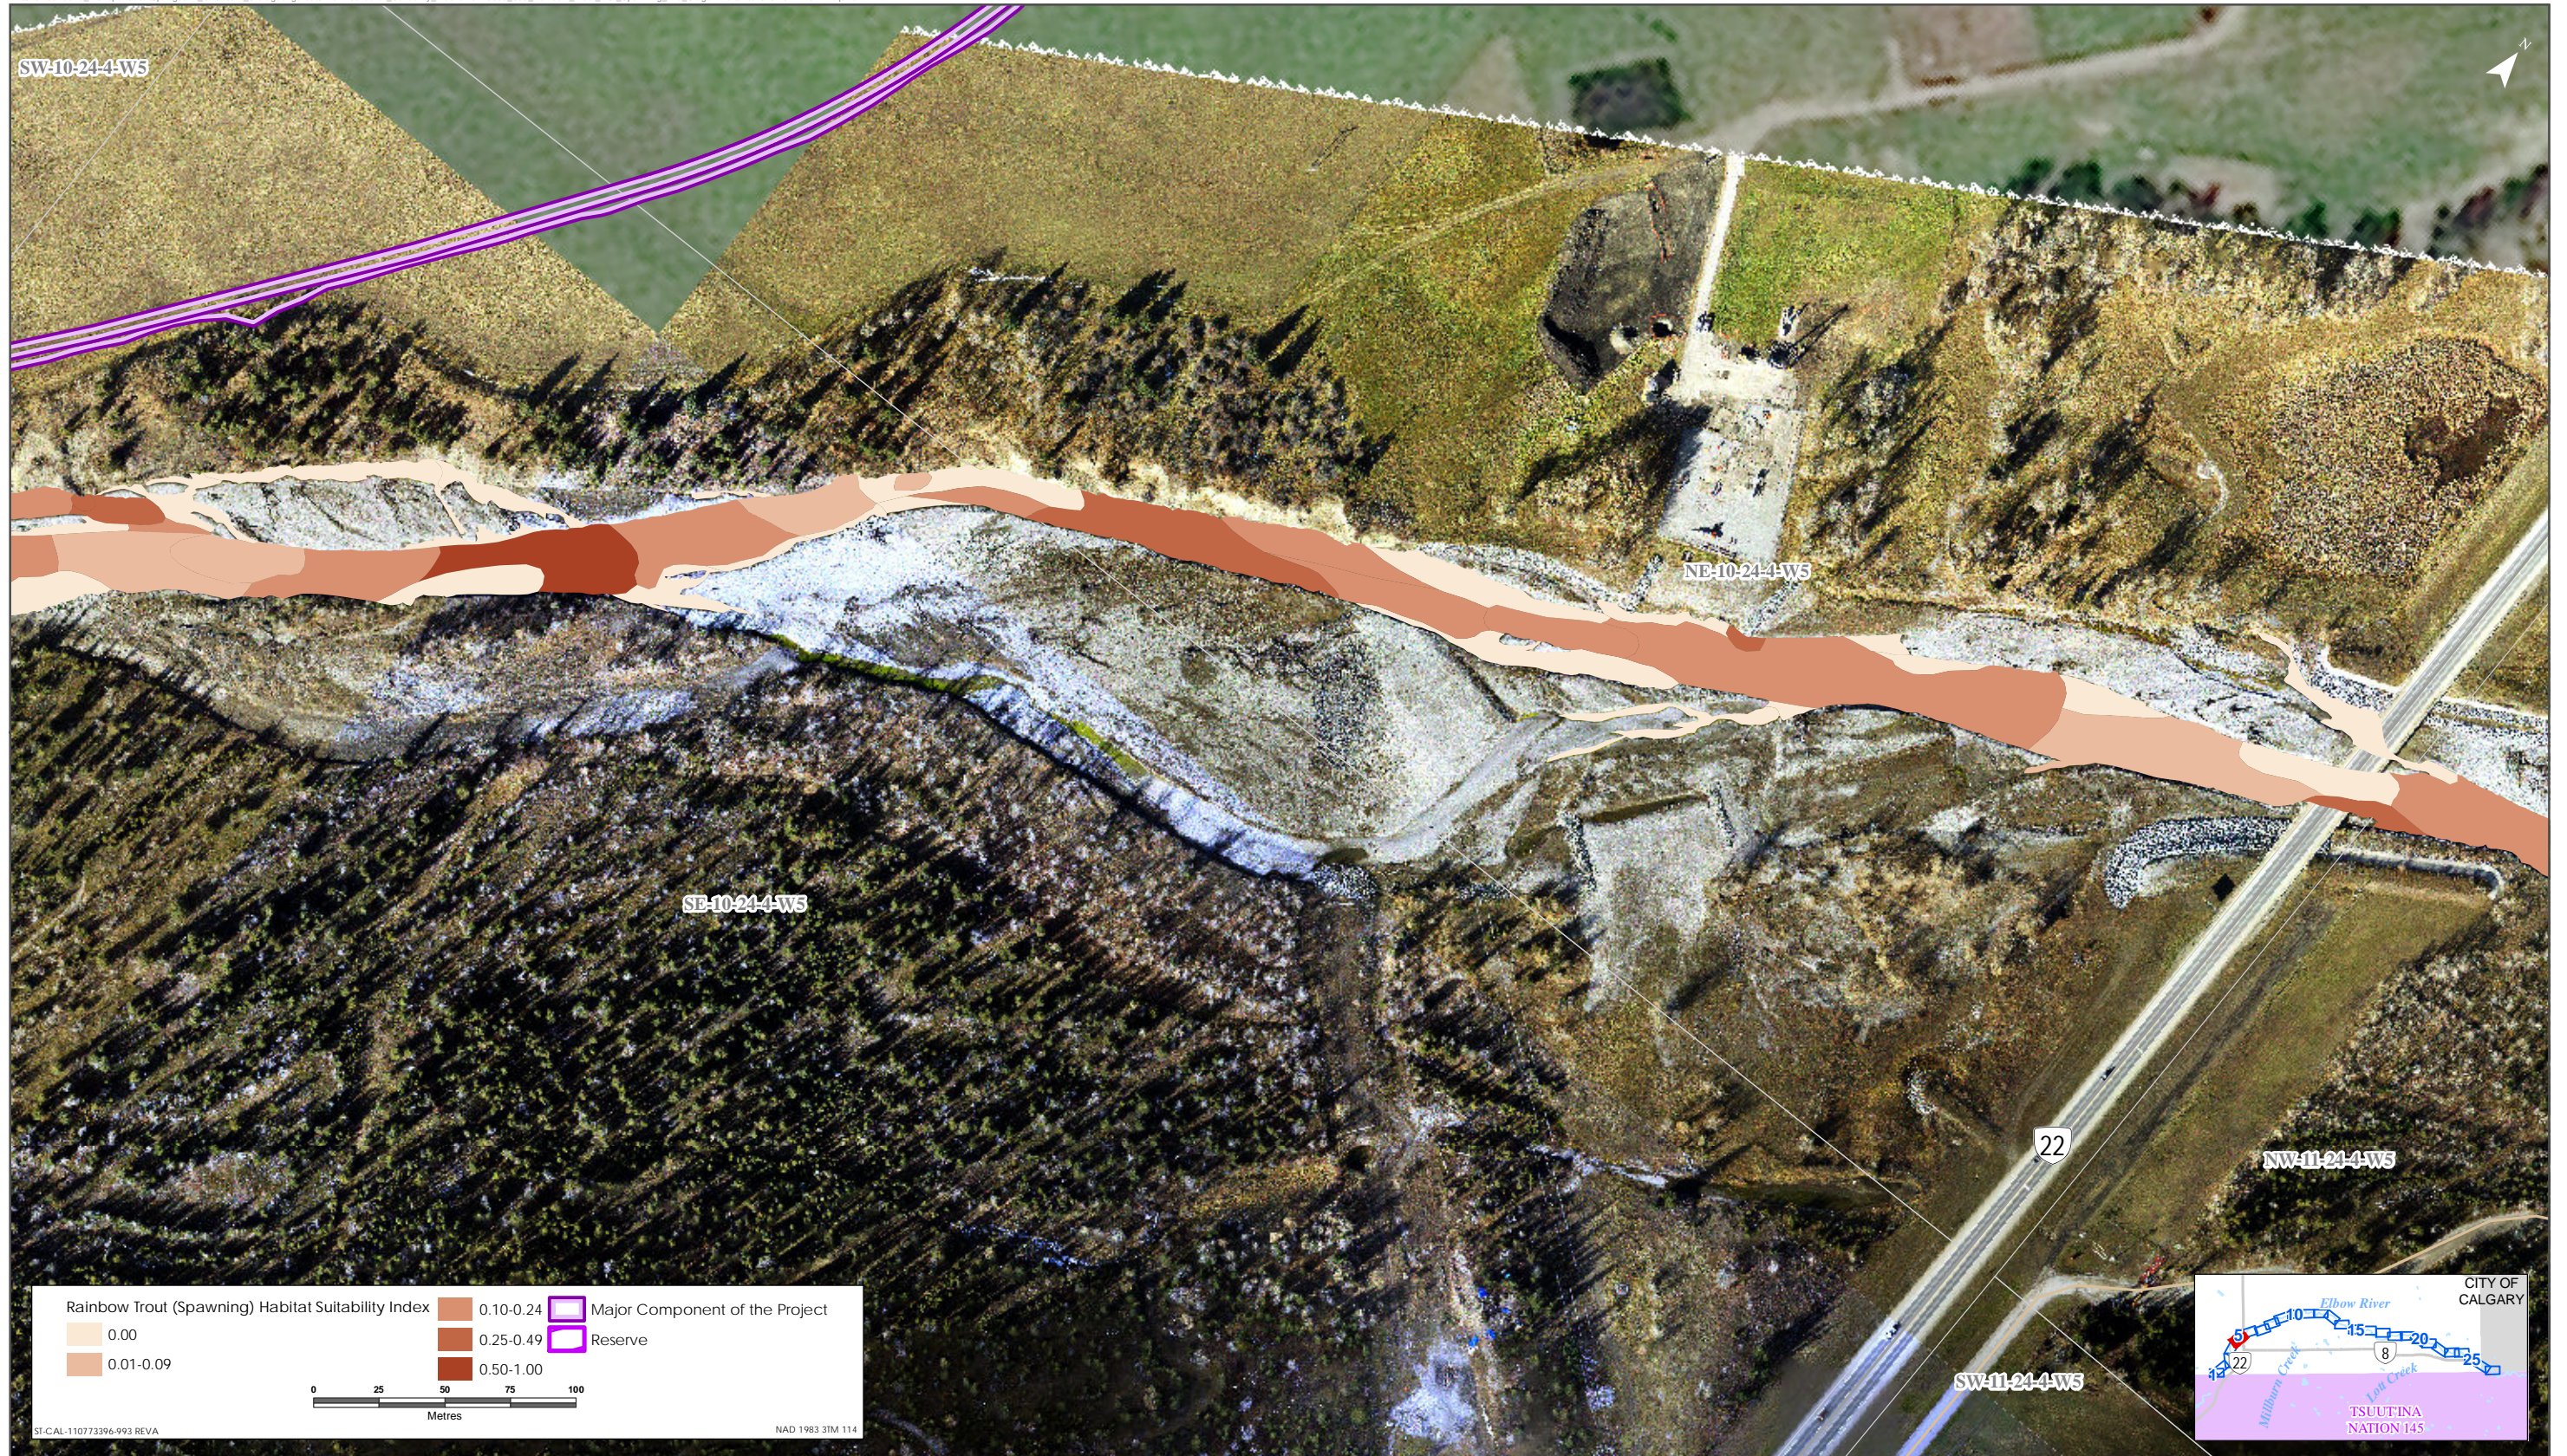

Rainbow Trout HSI Map for Elbow River (Spawning Life Stage)

Sources: Base Data - Government of Alberta, Government of Canada. Thematic Data - Stantec Ltd. Imagery: 1.4m 10cm resolution October 2019