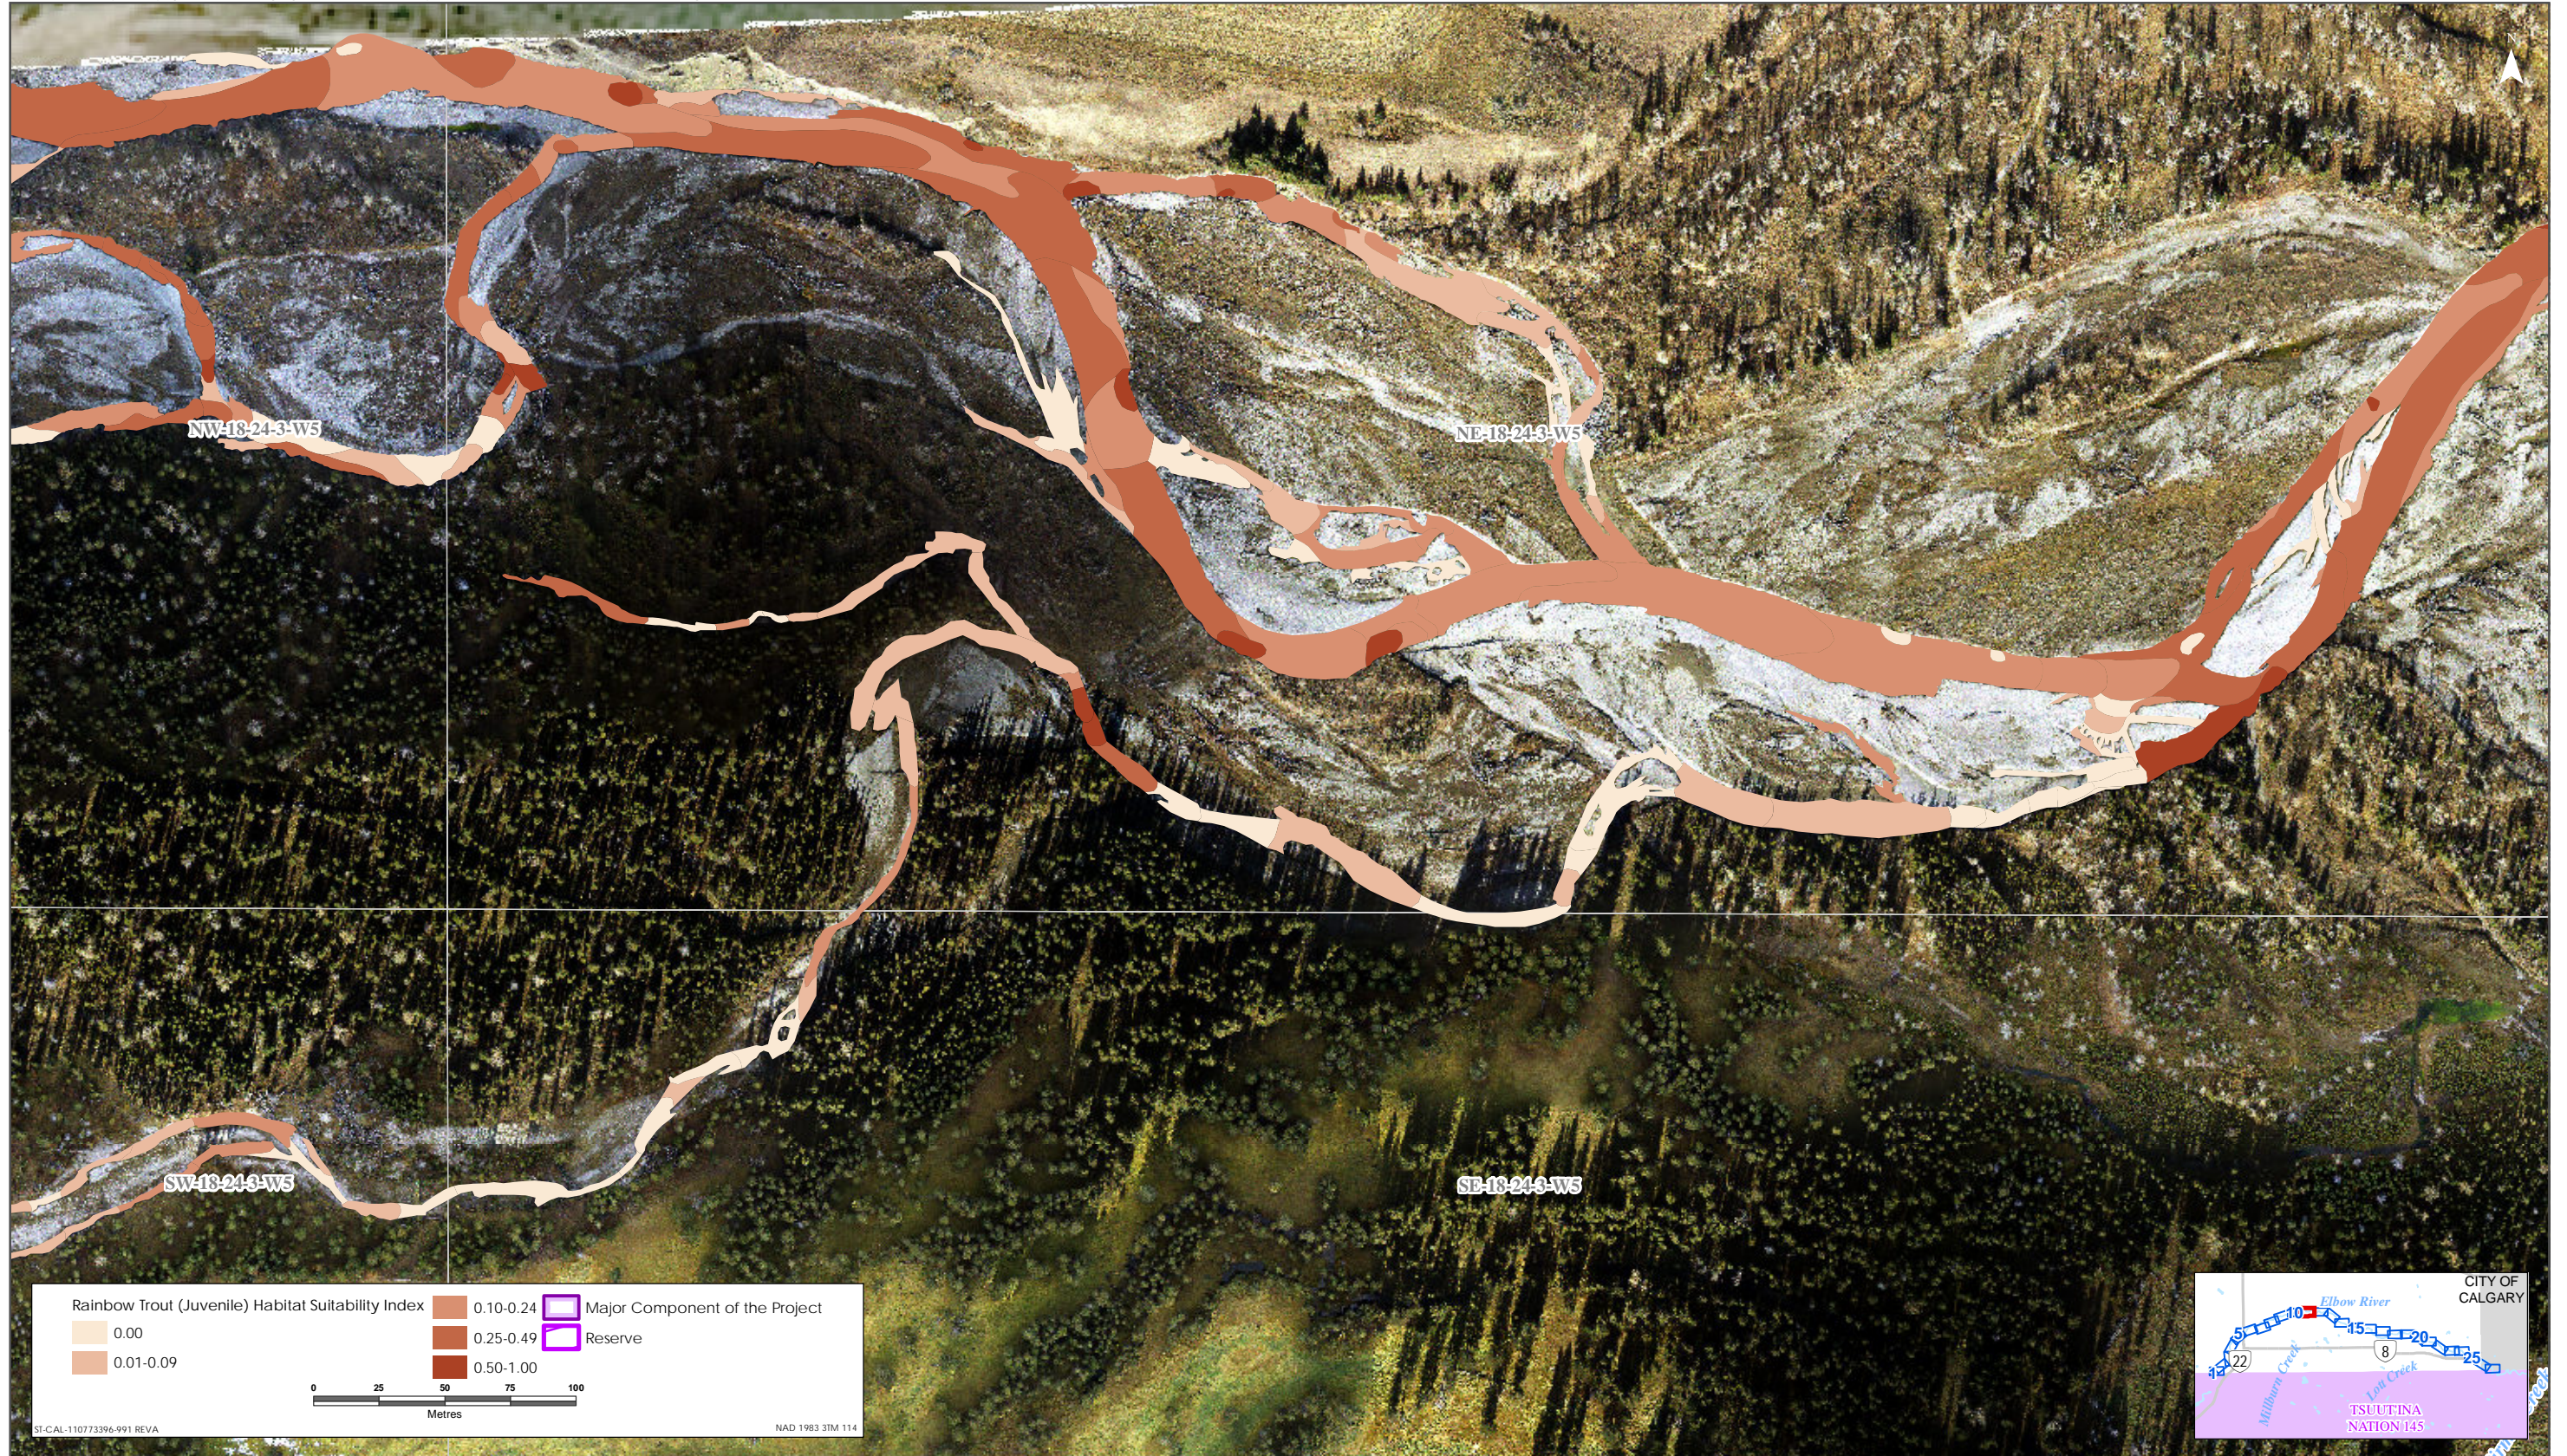

Rainbow Trout HSI Map for Elbow River (Juvenile Life Stage)

Sources: Base Data - Government of Alberta, Government of Canada. Thematic Data - Stantec Ltd. Imagery: 1.4m 10cm resolution October 2019