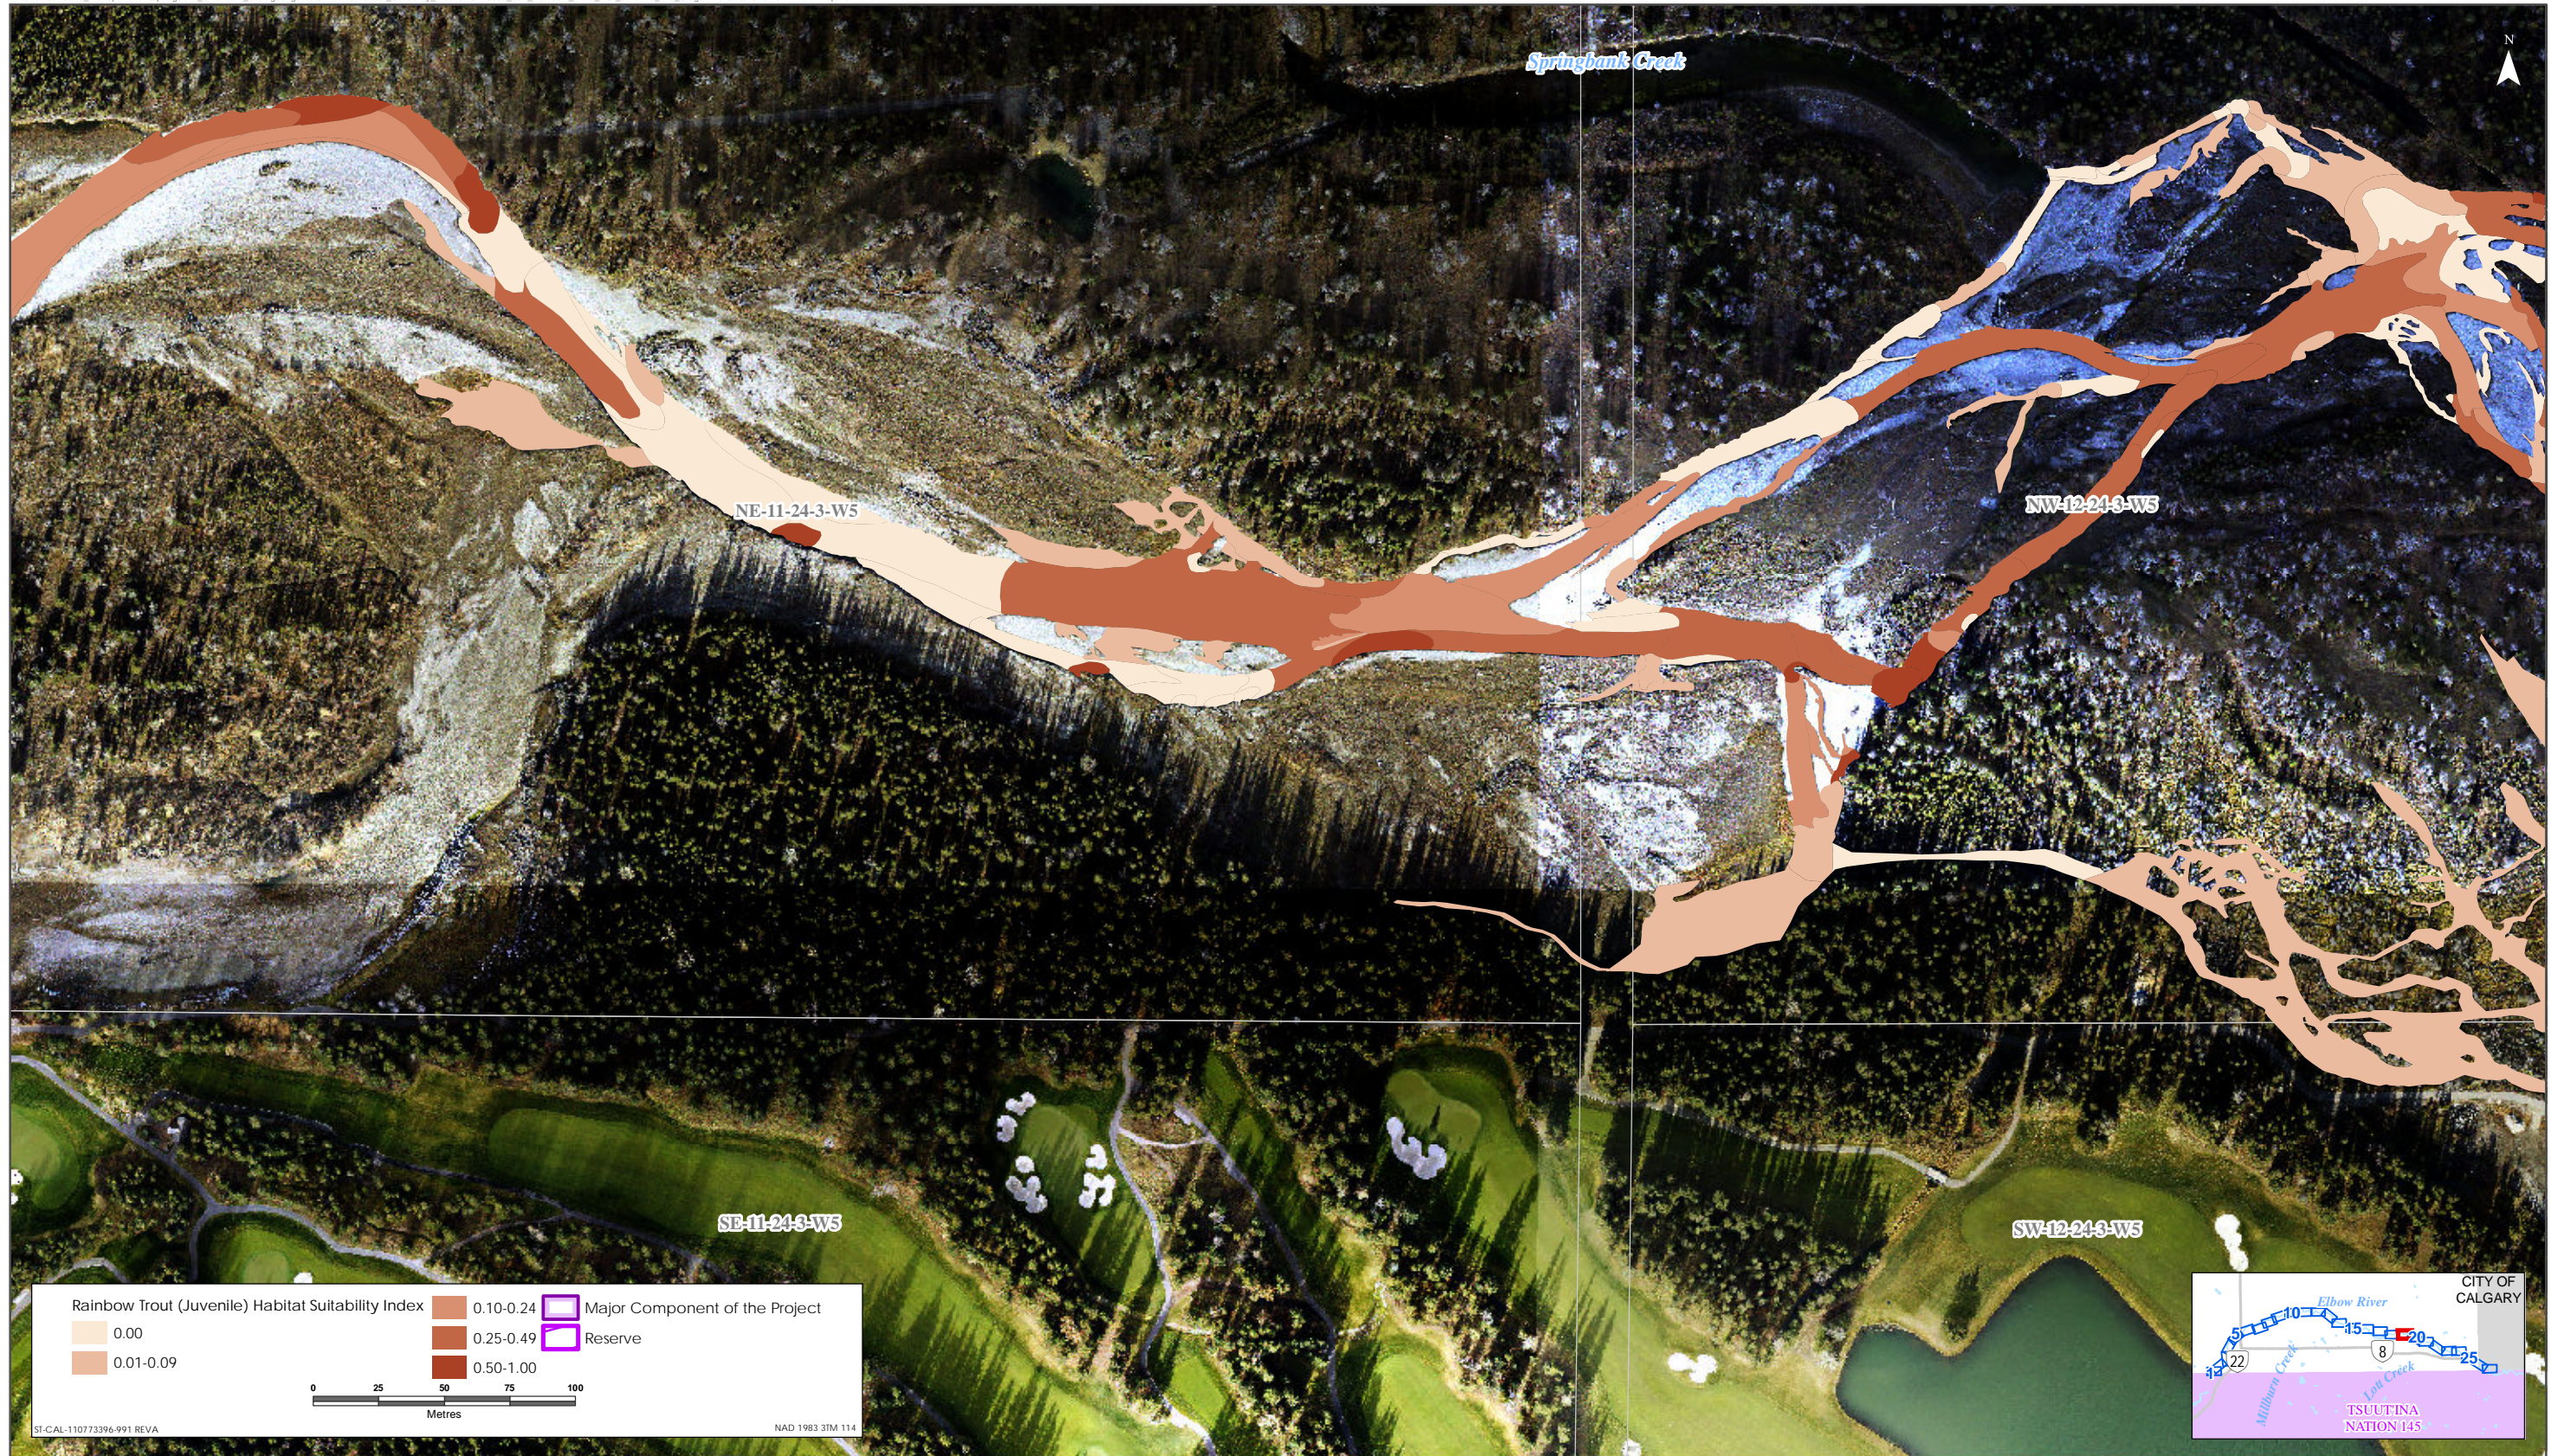

Rainbow Trout HSI Map for Elbow River (Juvenile Life Stage)

Sources: Base Data - Government of Alberta, Government of Canada. Thematic Data - Stantec Ltd. Imagery: 1.4m 10cm resolution October 2019