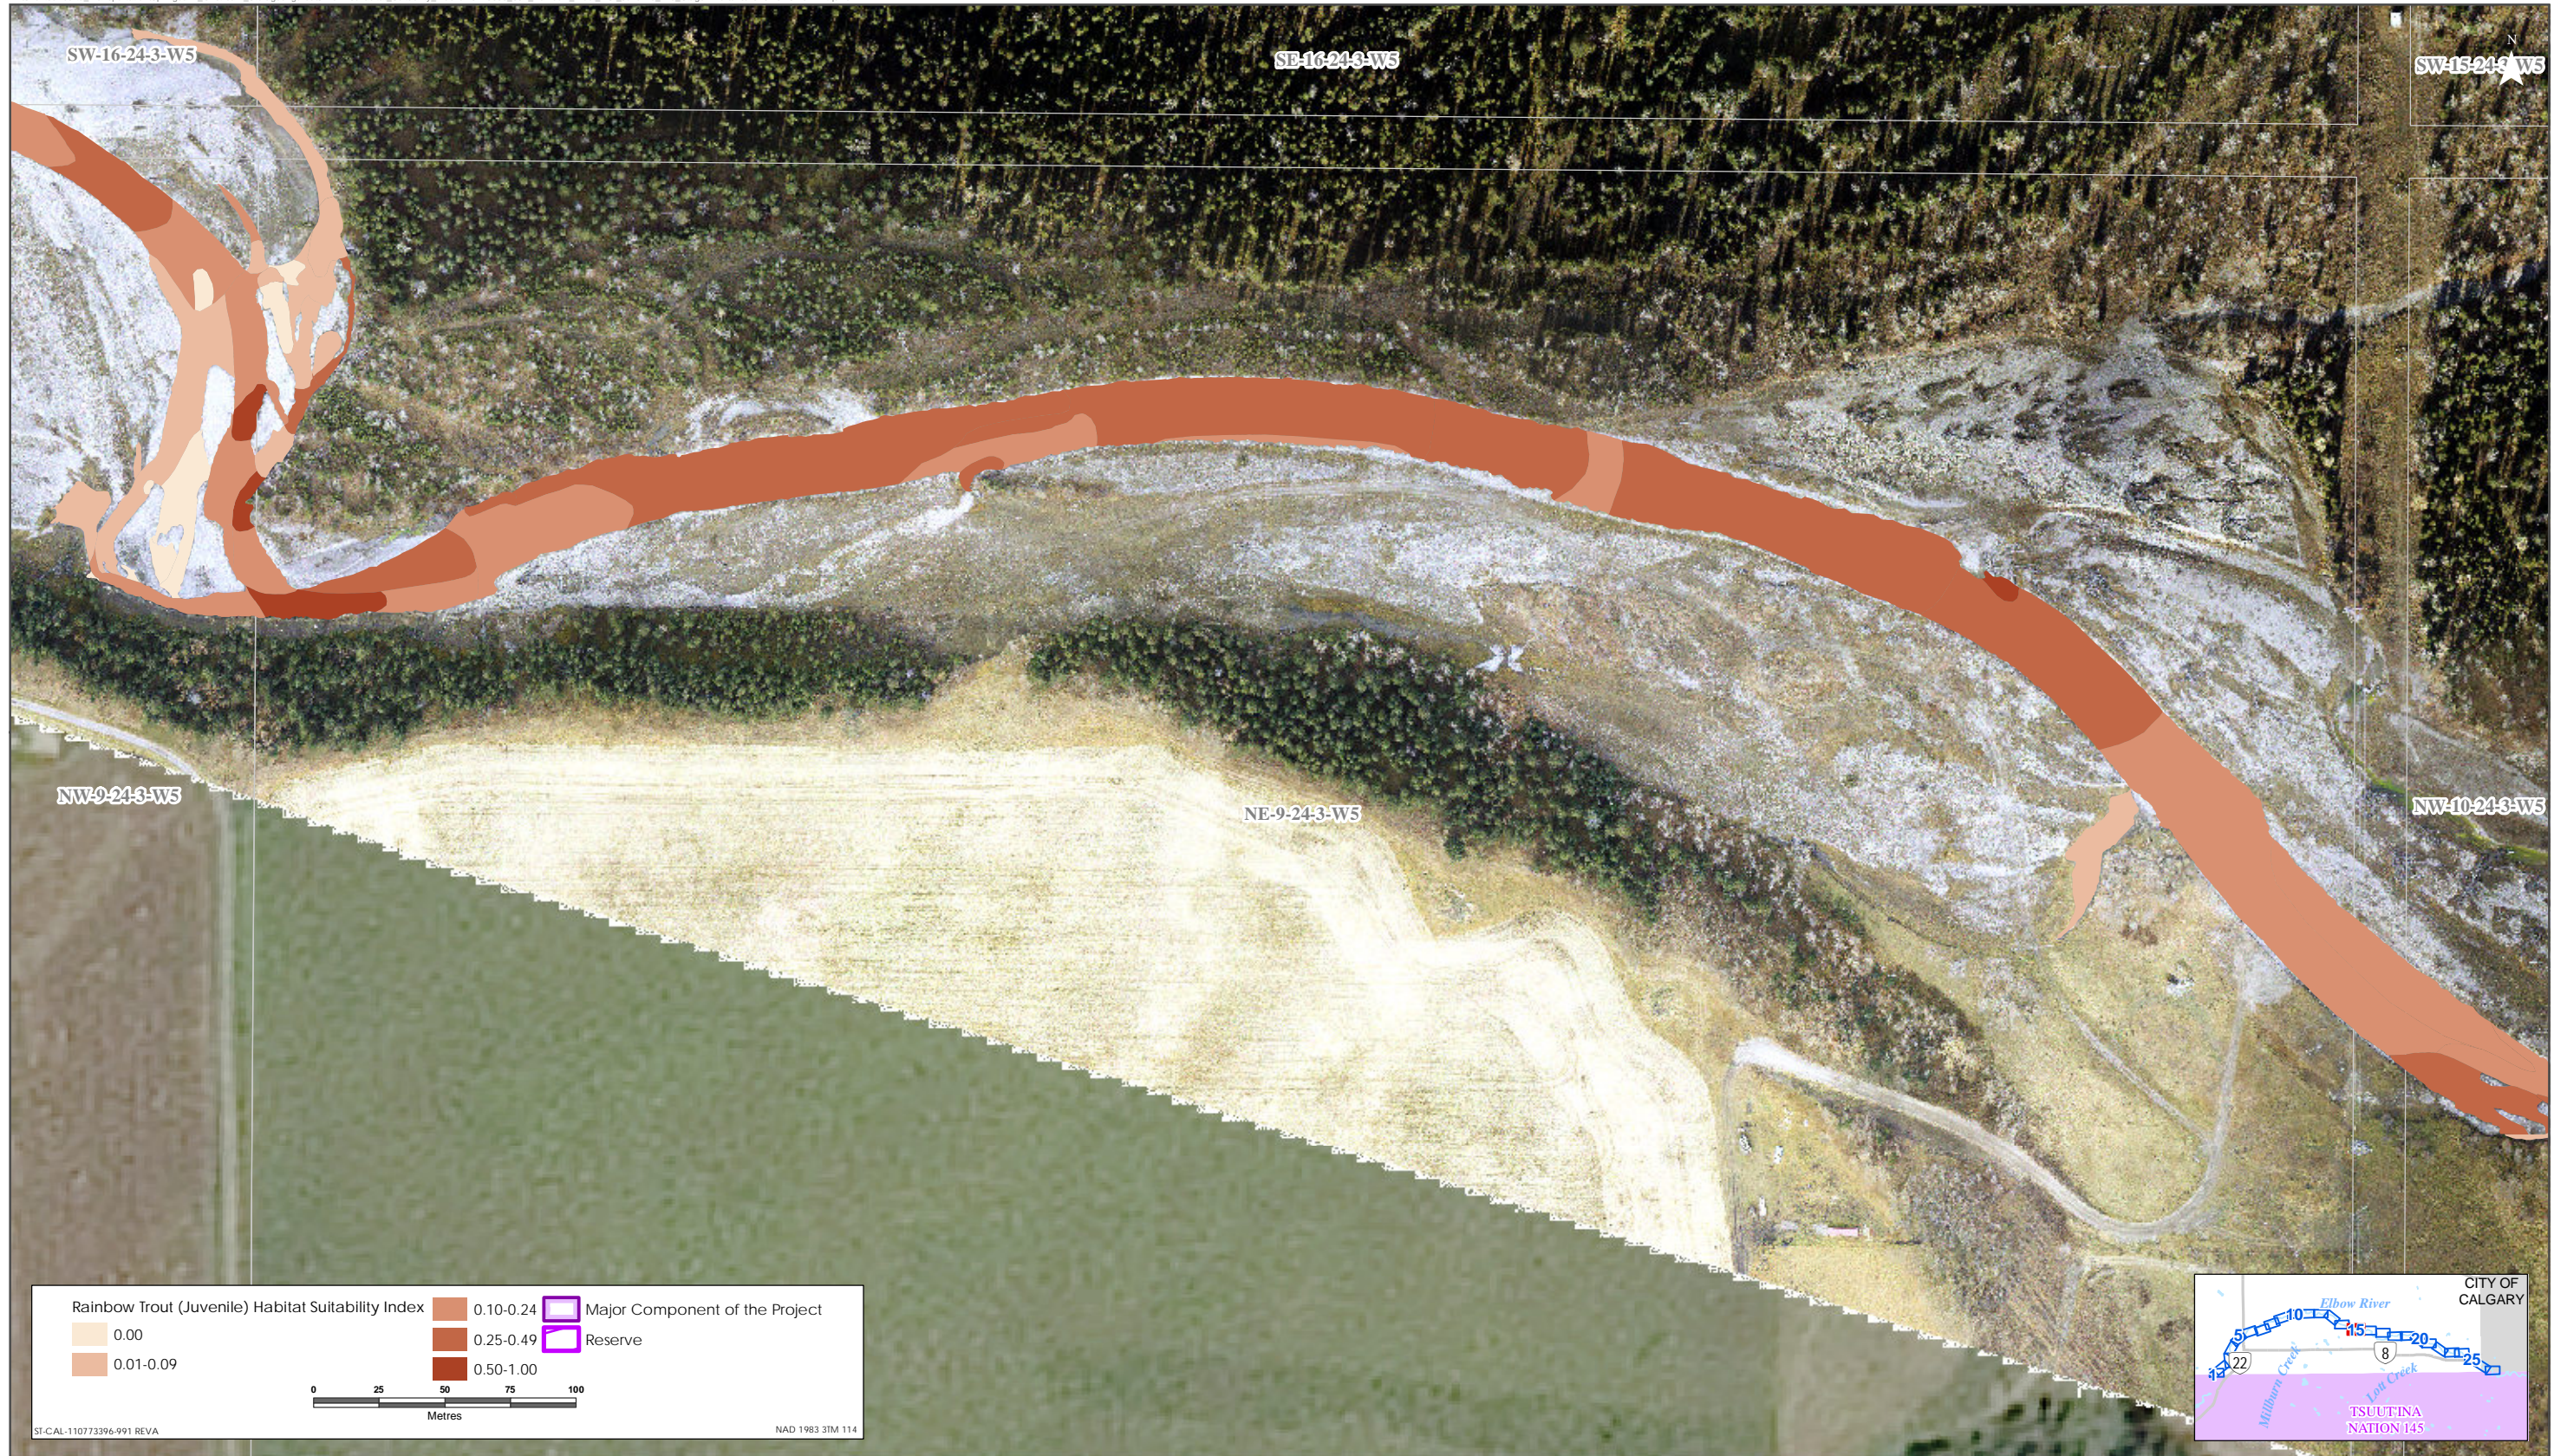

Rainbow Trout HSI Map for Elbow River (Juvenile Life Stage)

Sources: Base Data - Government of Alberta, Government of Canada. Thematic Data - Stantec Ltd. Imagery: 1.4m 10cm resolution October 2019