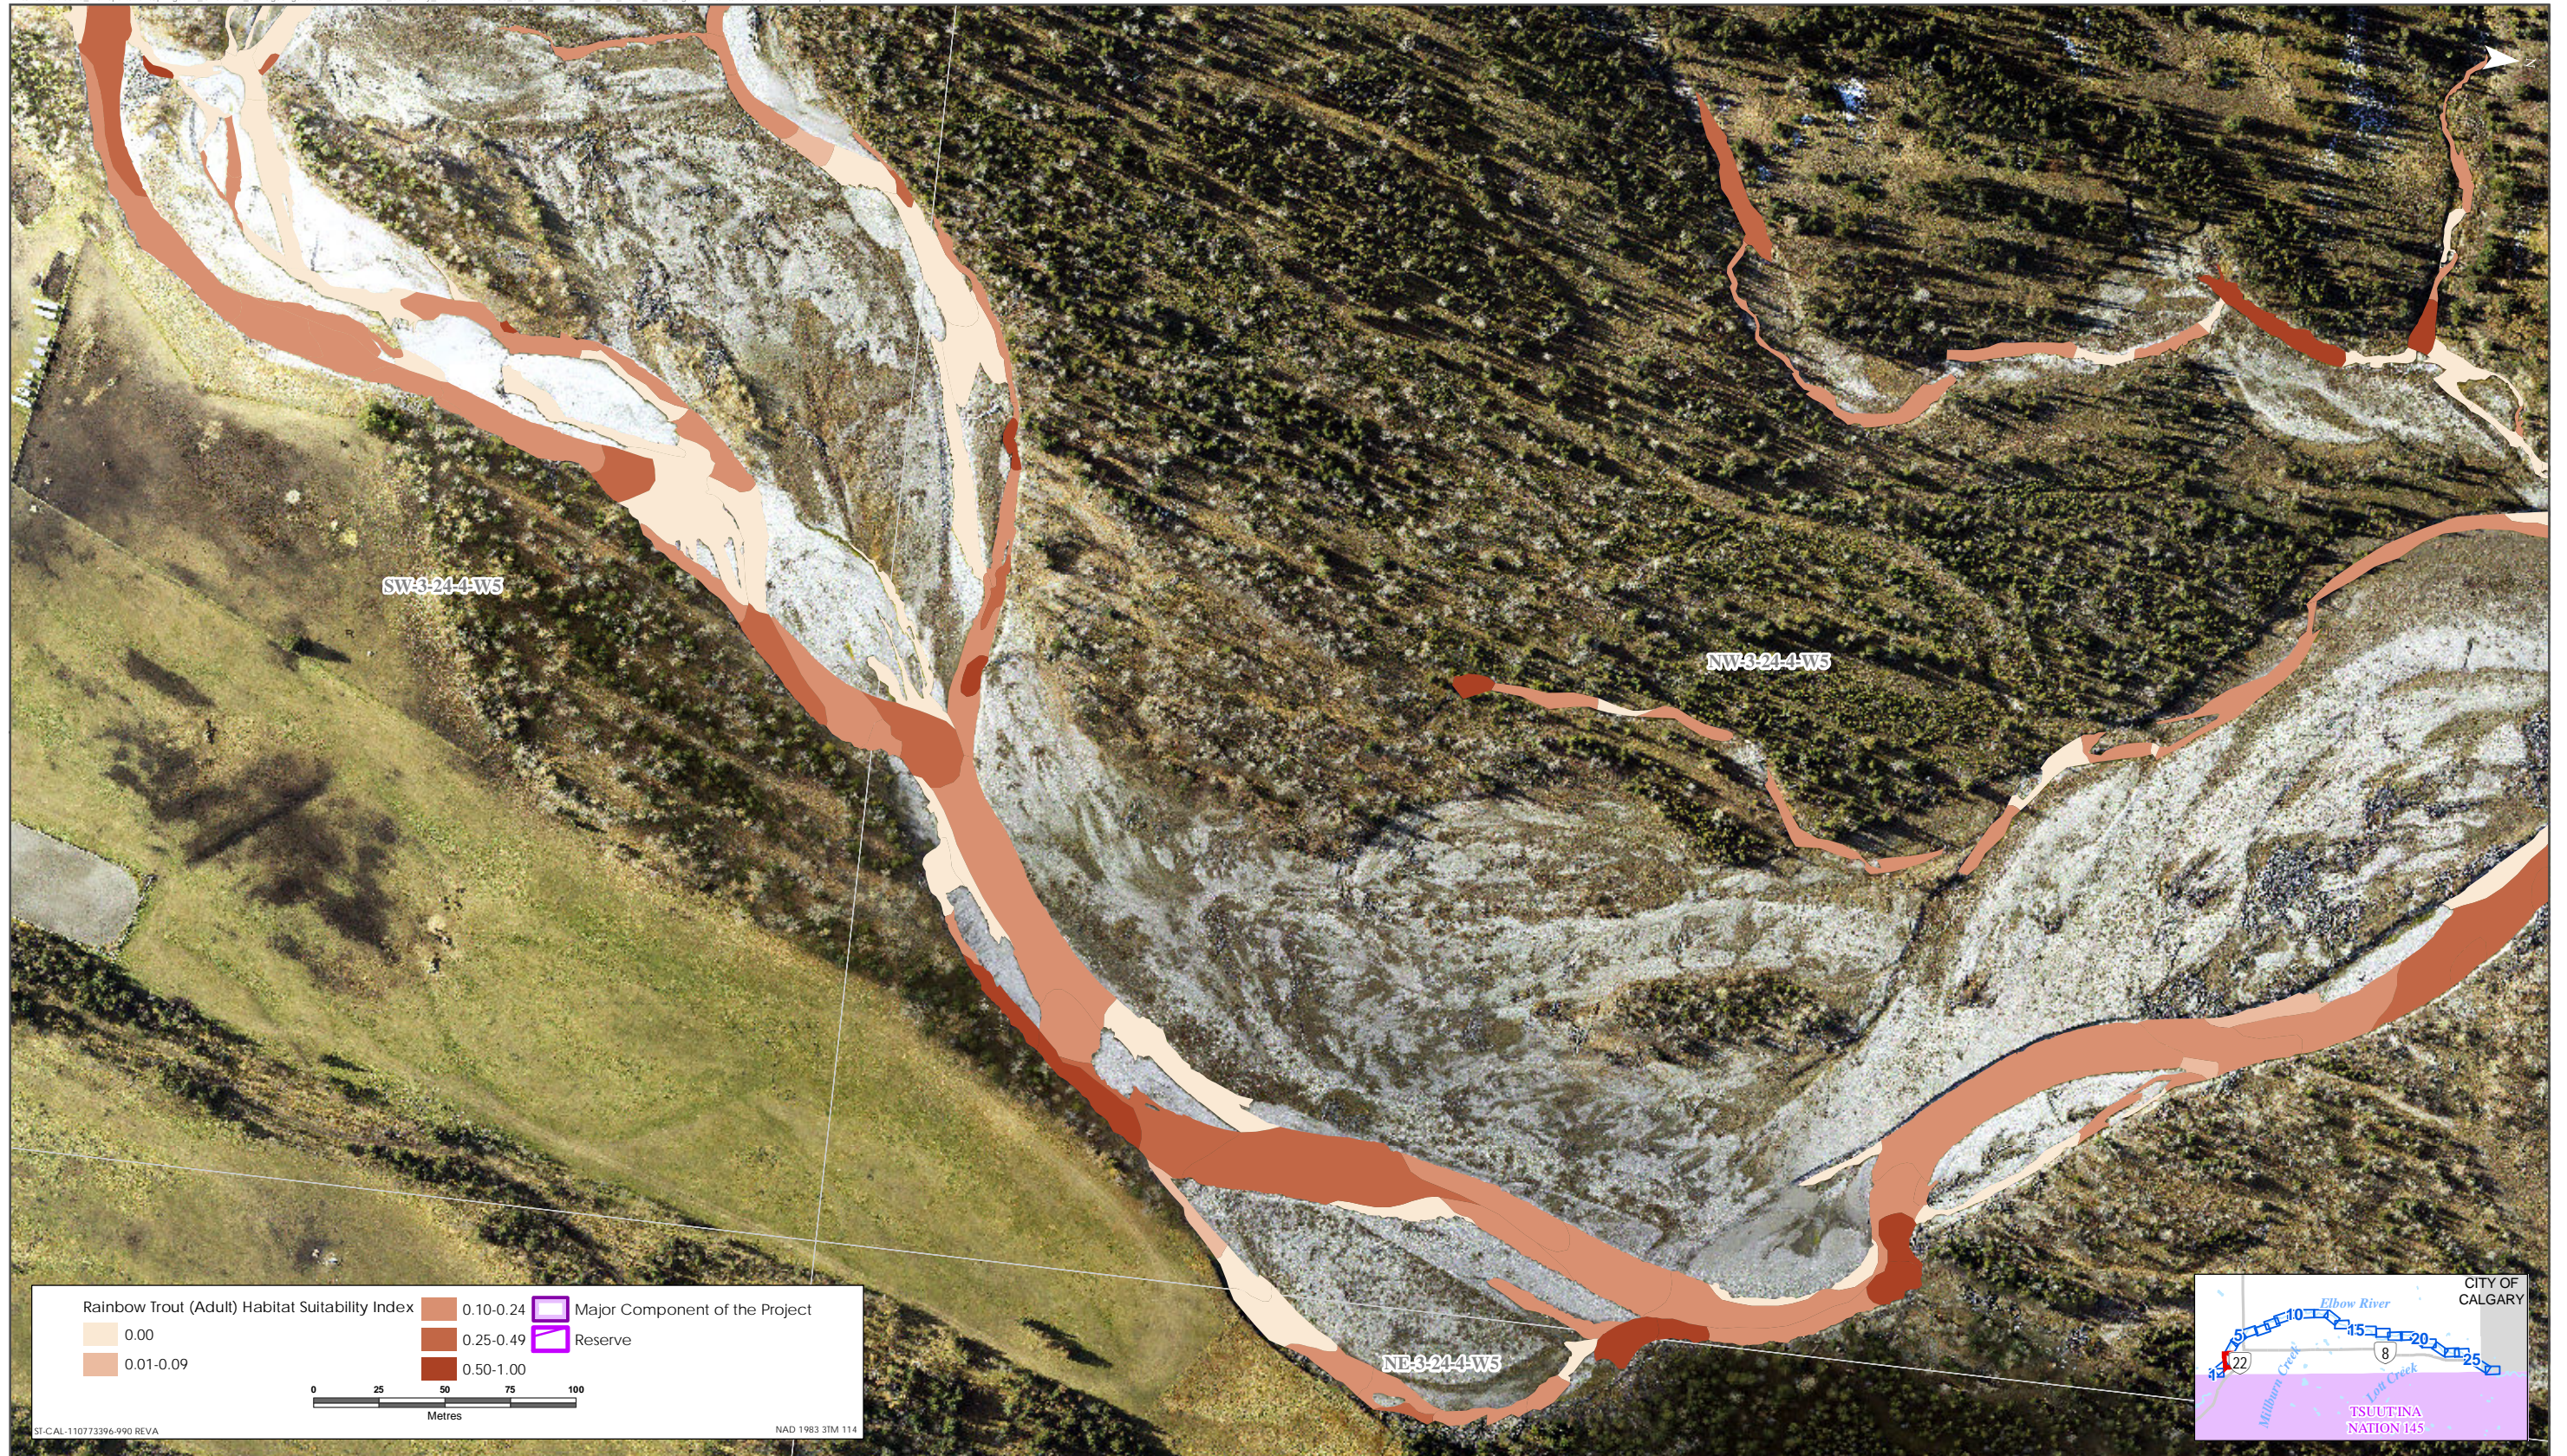

Rainbow Trout HSI Map for Elbow River (Adult Life Stage)

Sources: Base Data - Government of Alberta, Government of Canada. Thematic Data - Stantec Ltd. Imagery: 1.4m 10cm resolution October 2019