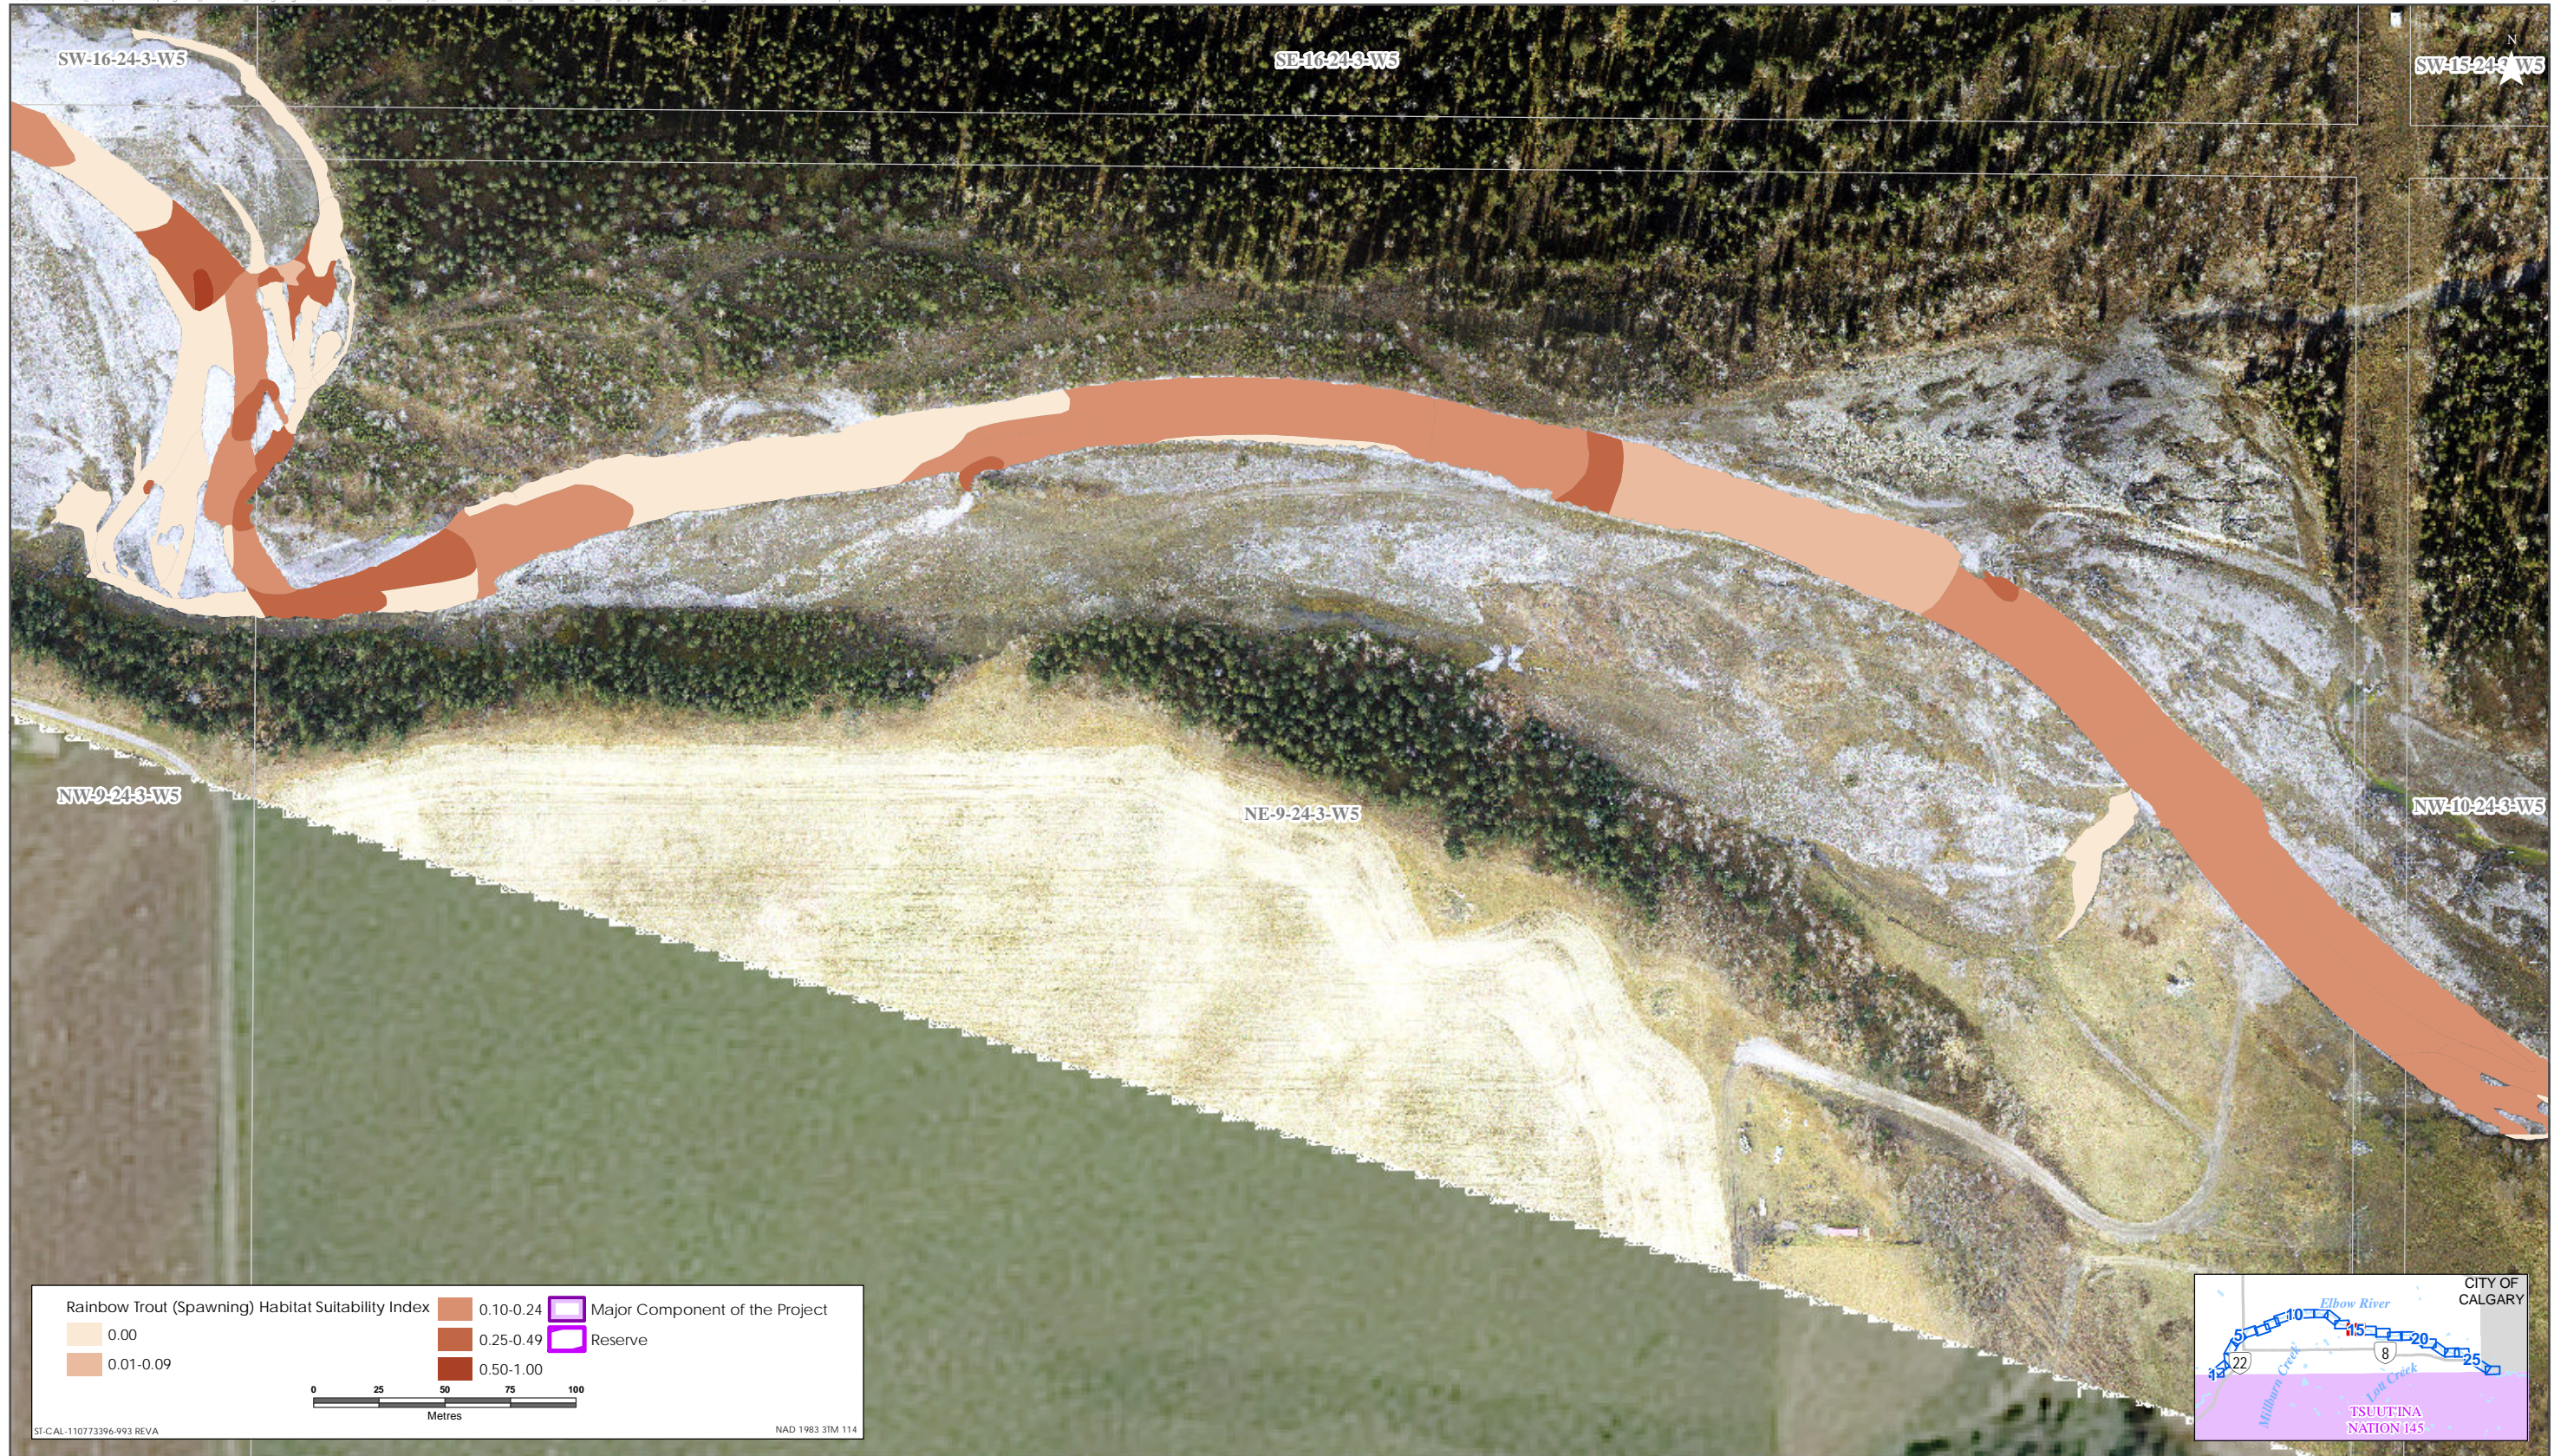

Rainbow Trout HSI Map for Elbow River (Spawning Life Stage)

Sources: Base Data - Government of Alberta, Government of Canada. Thematic Data - Stantec Ltd.
Imagery: 1:1m 10cm resolution October 2019