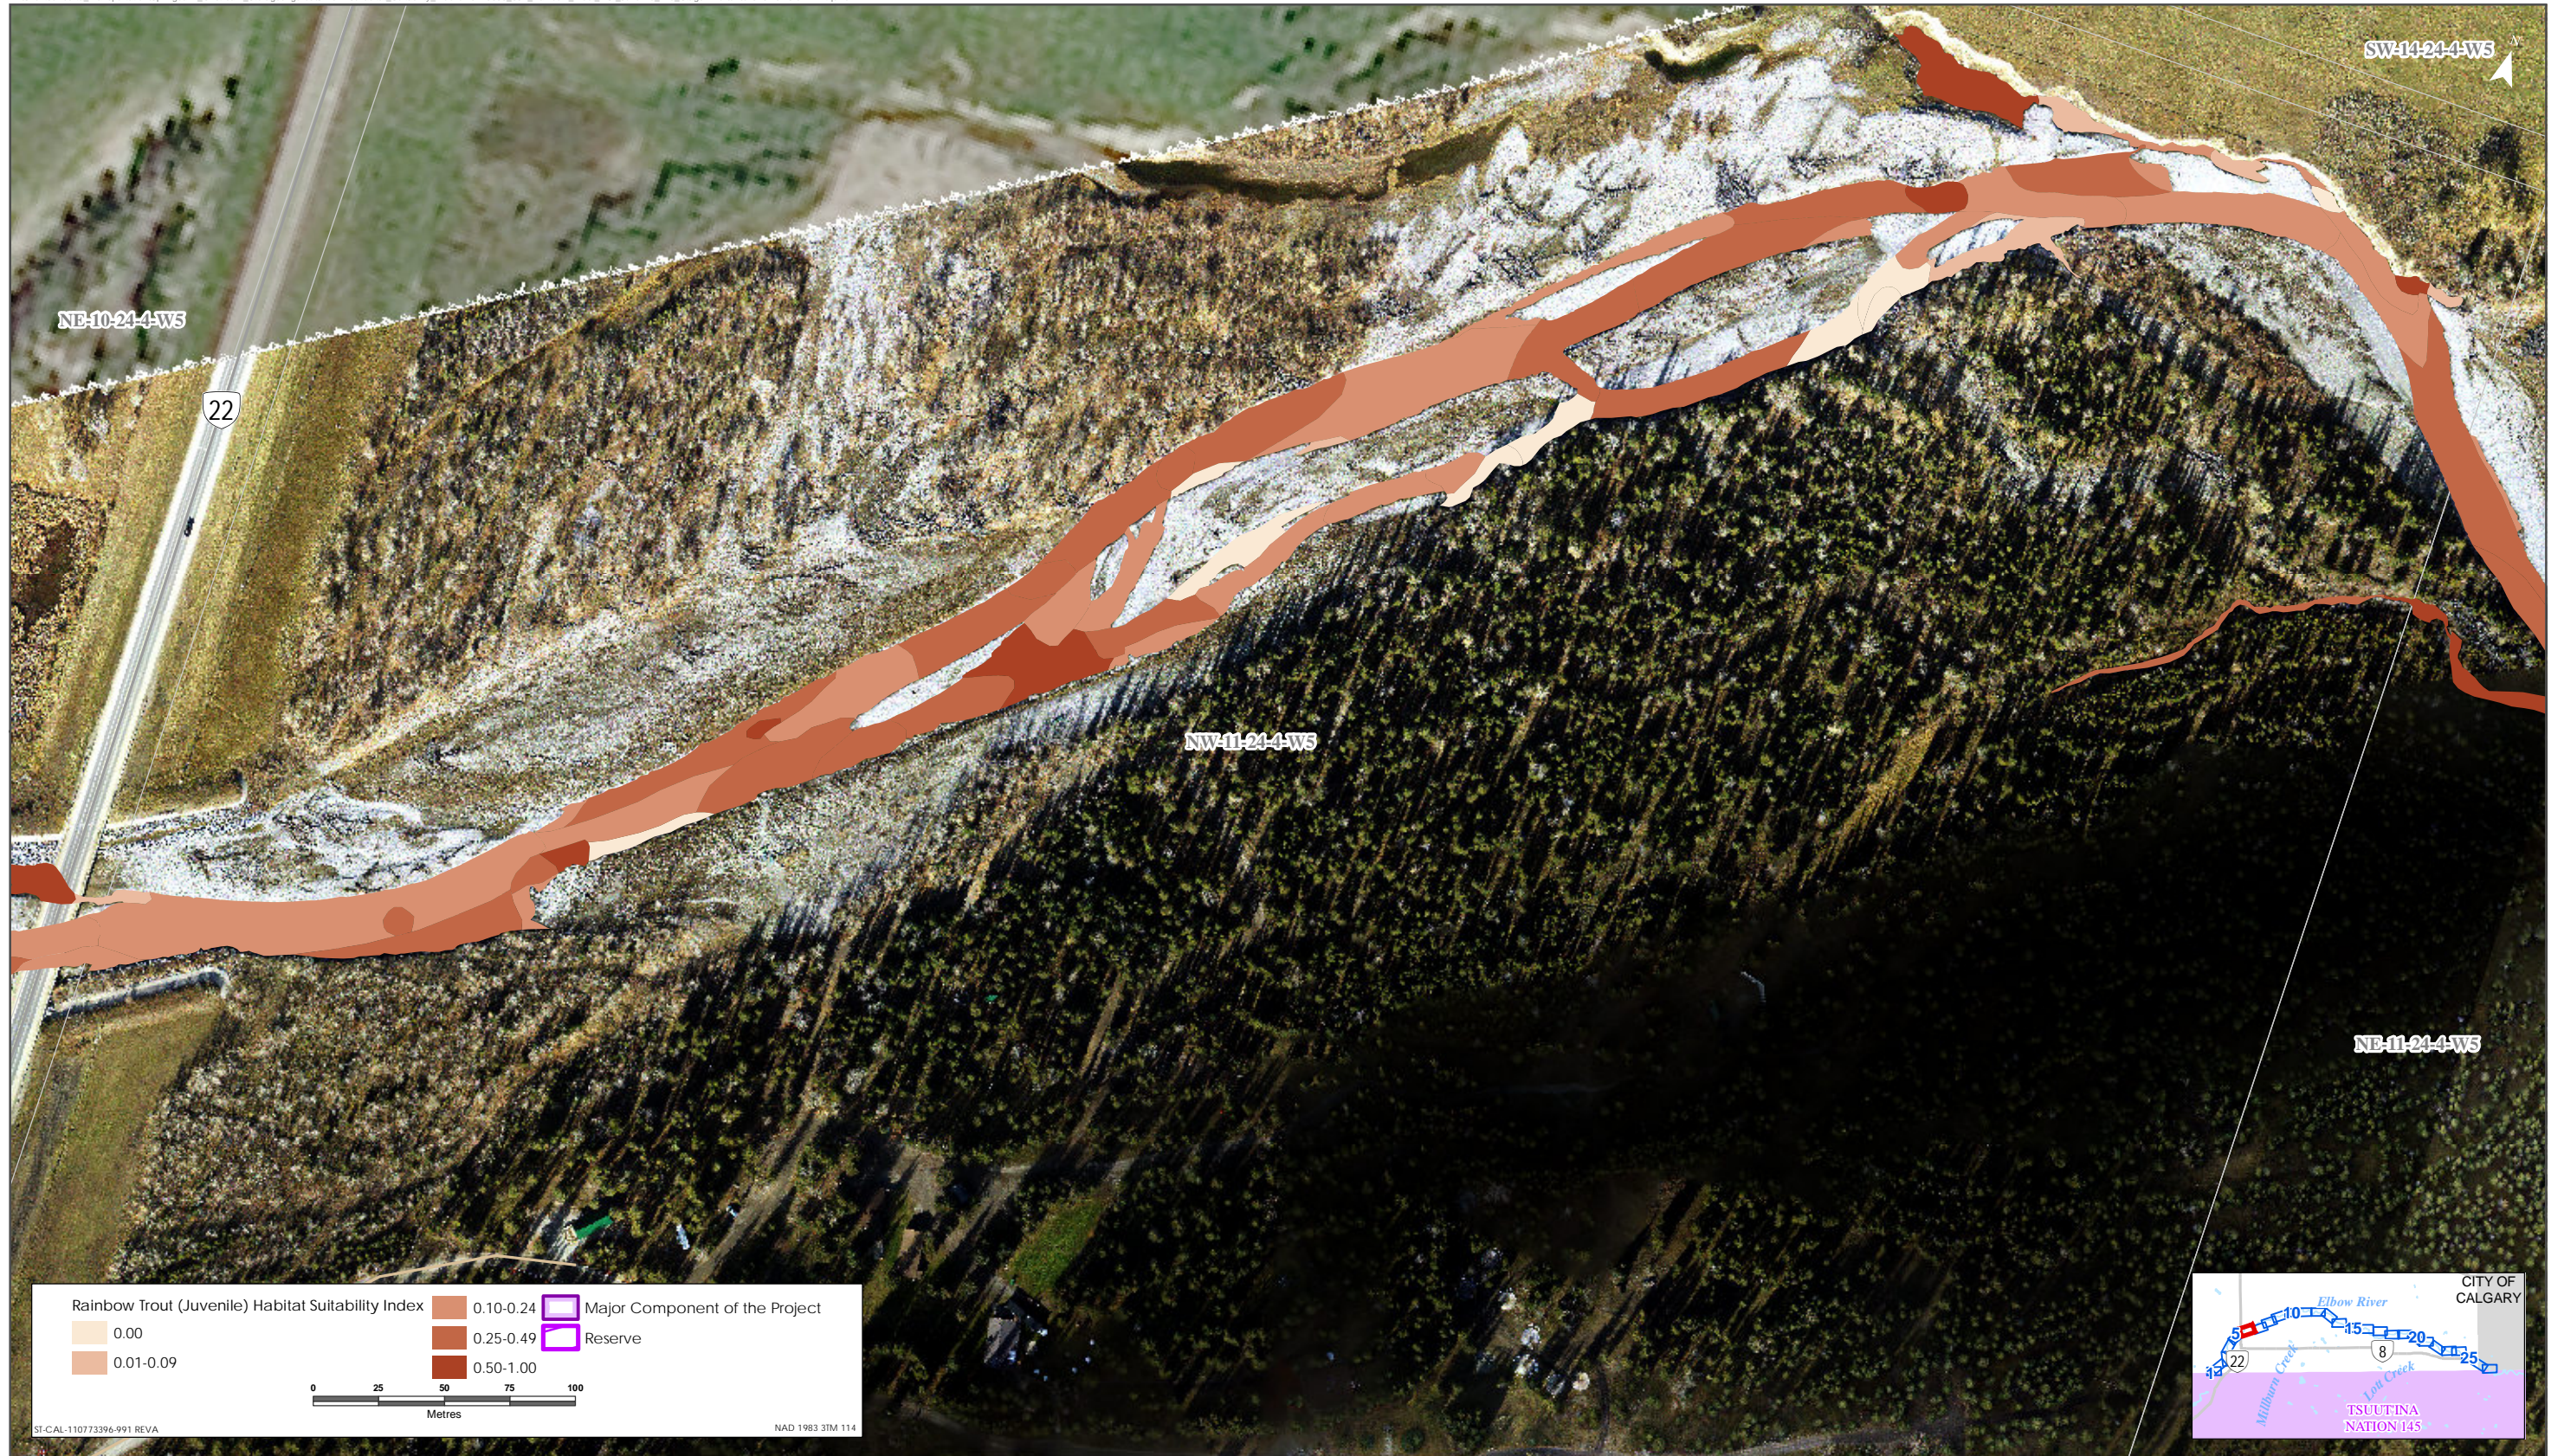

Rainbow Trout HSI Map for Elbow River (Juvenile Life Stage)

Sources: Base Data - Government of Alberta, Government of Canada. Thematic Data - Stantec Ltd. Imagery: 1:1m 10cm resolution October 2019