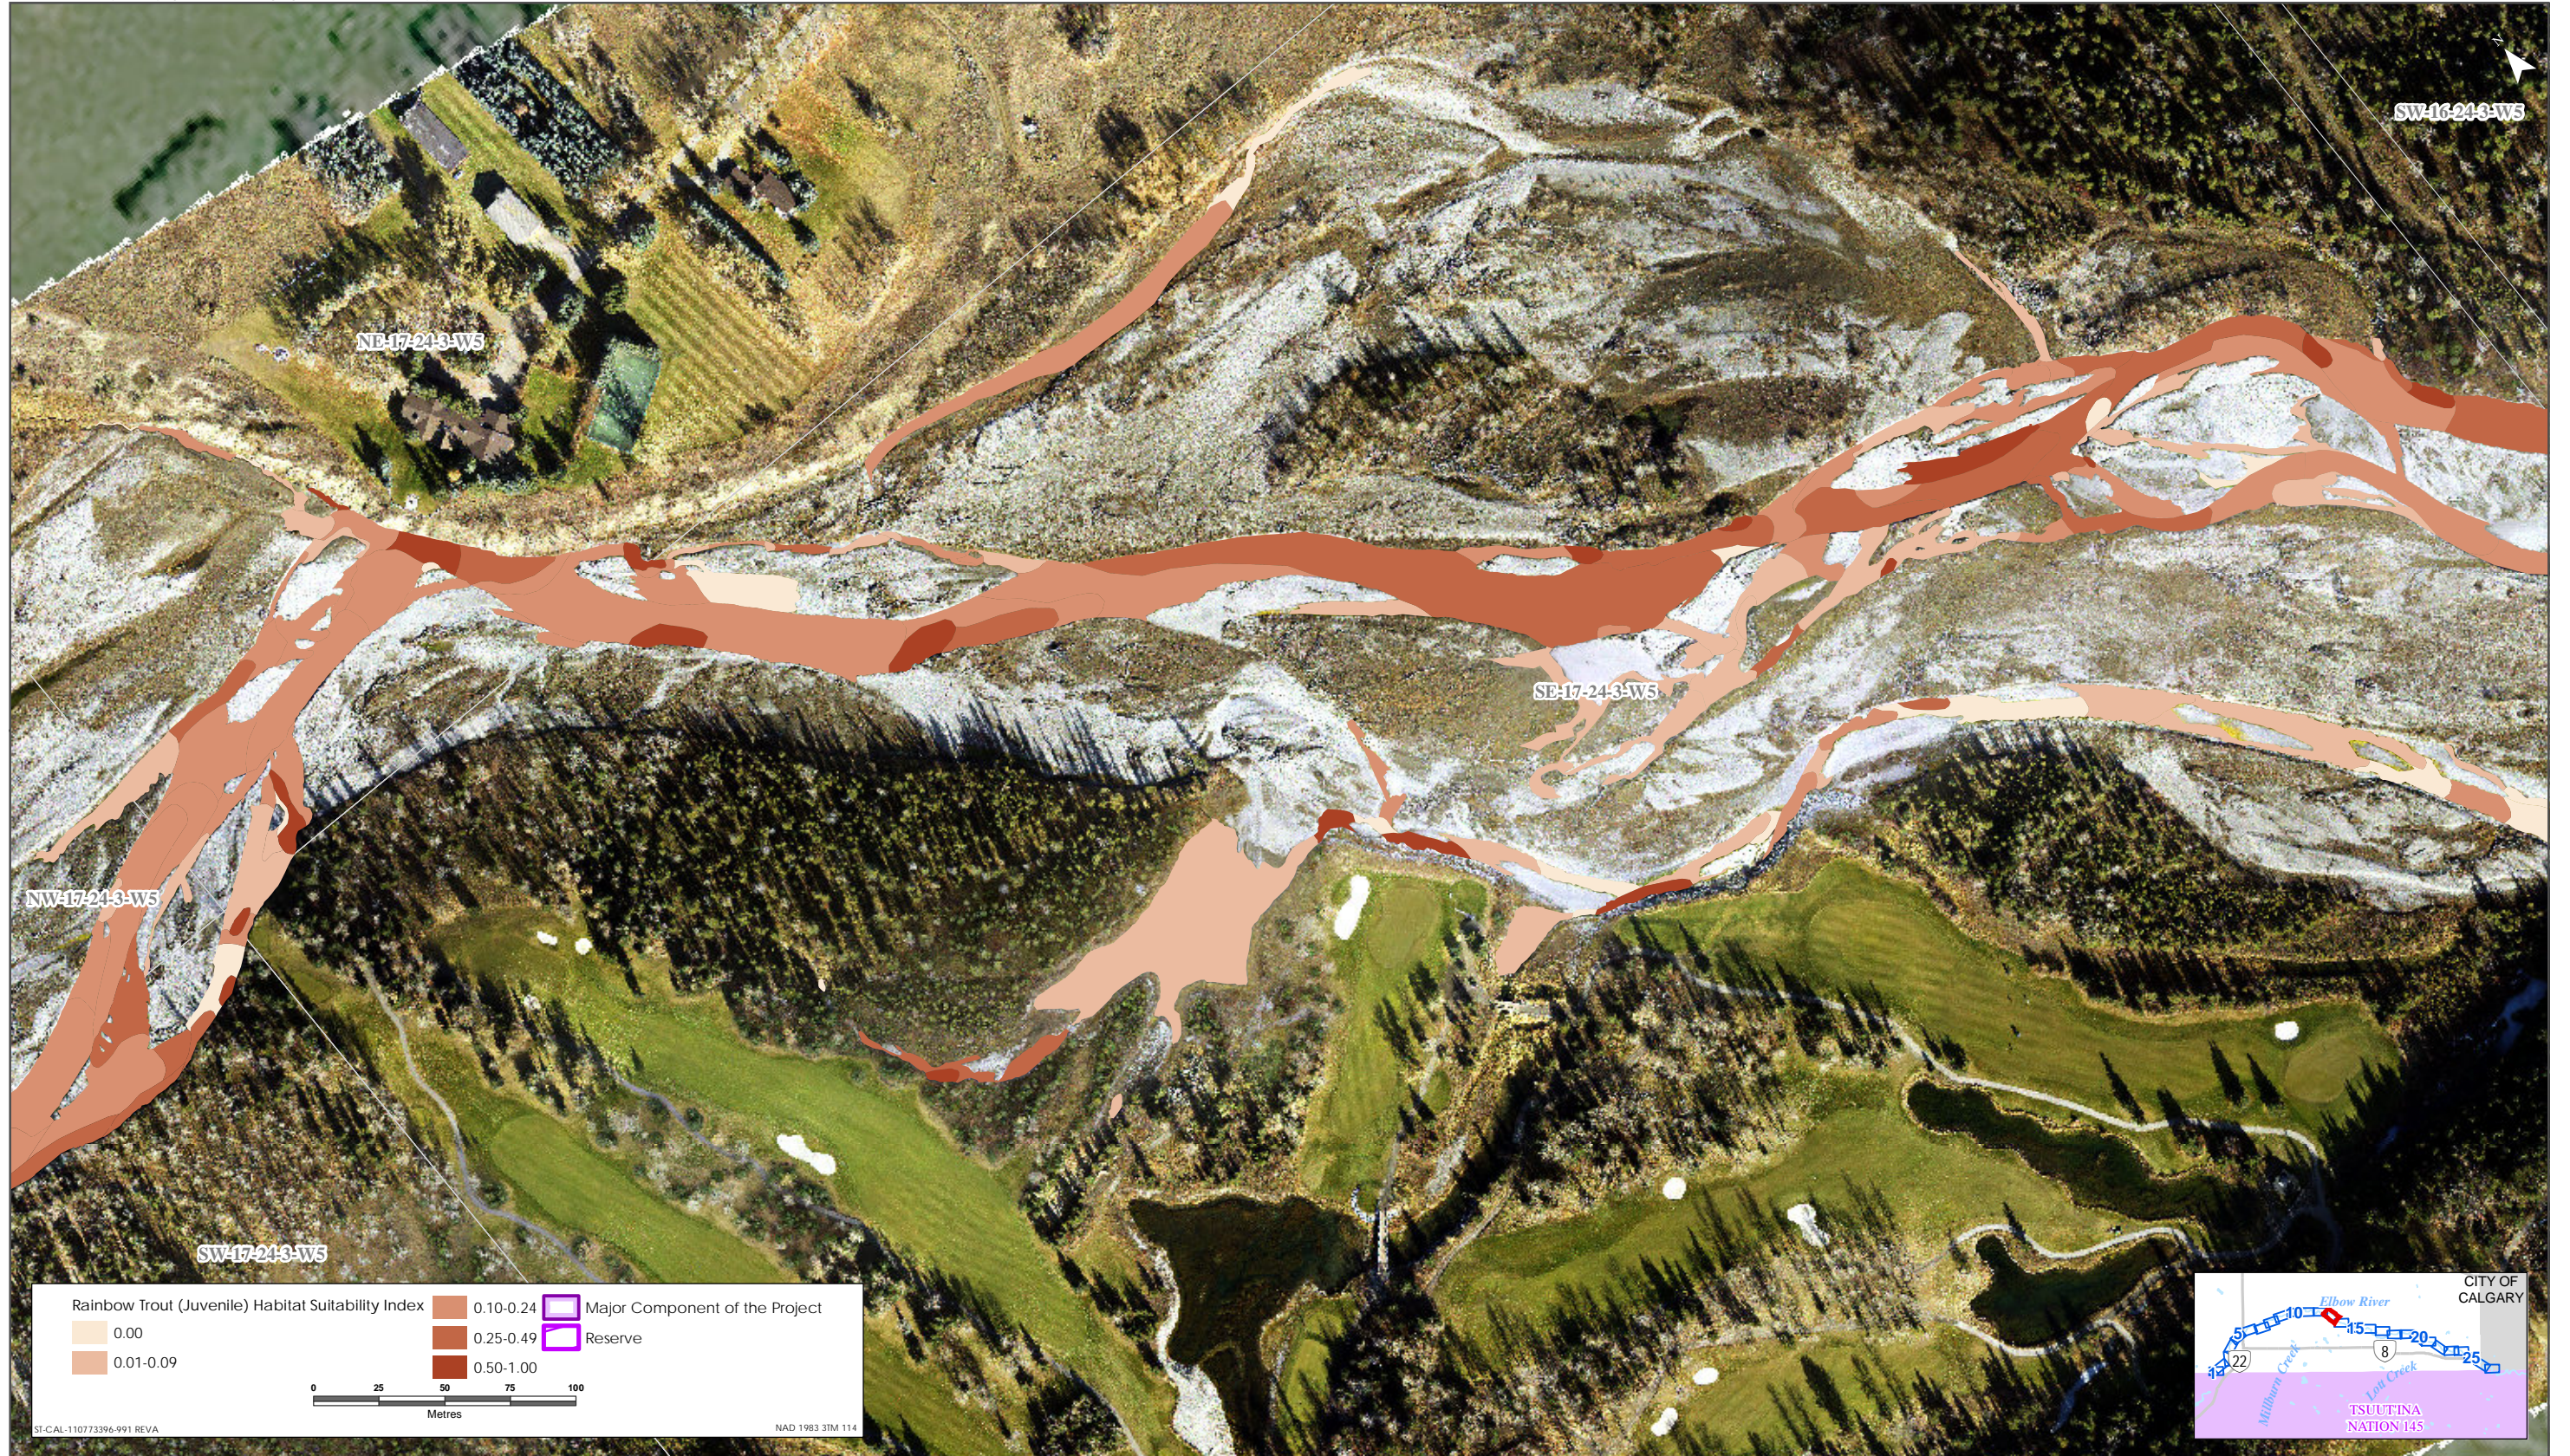

Rainbow Trout HSI Map for Elbow River (Juvenile Life Stage)

Sources: Base Data - Government of Alberta, Government of Canada. Thematic Data - Stantec Ltd. Imagery: 1:1m 10cm resolution October 2019