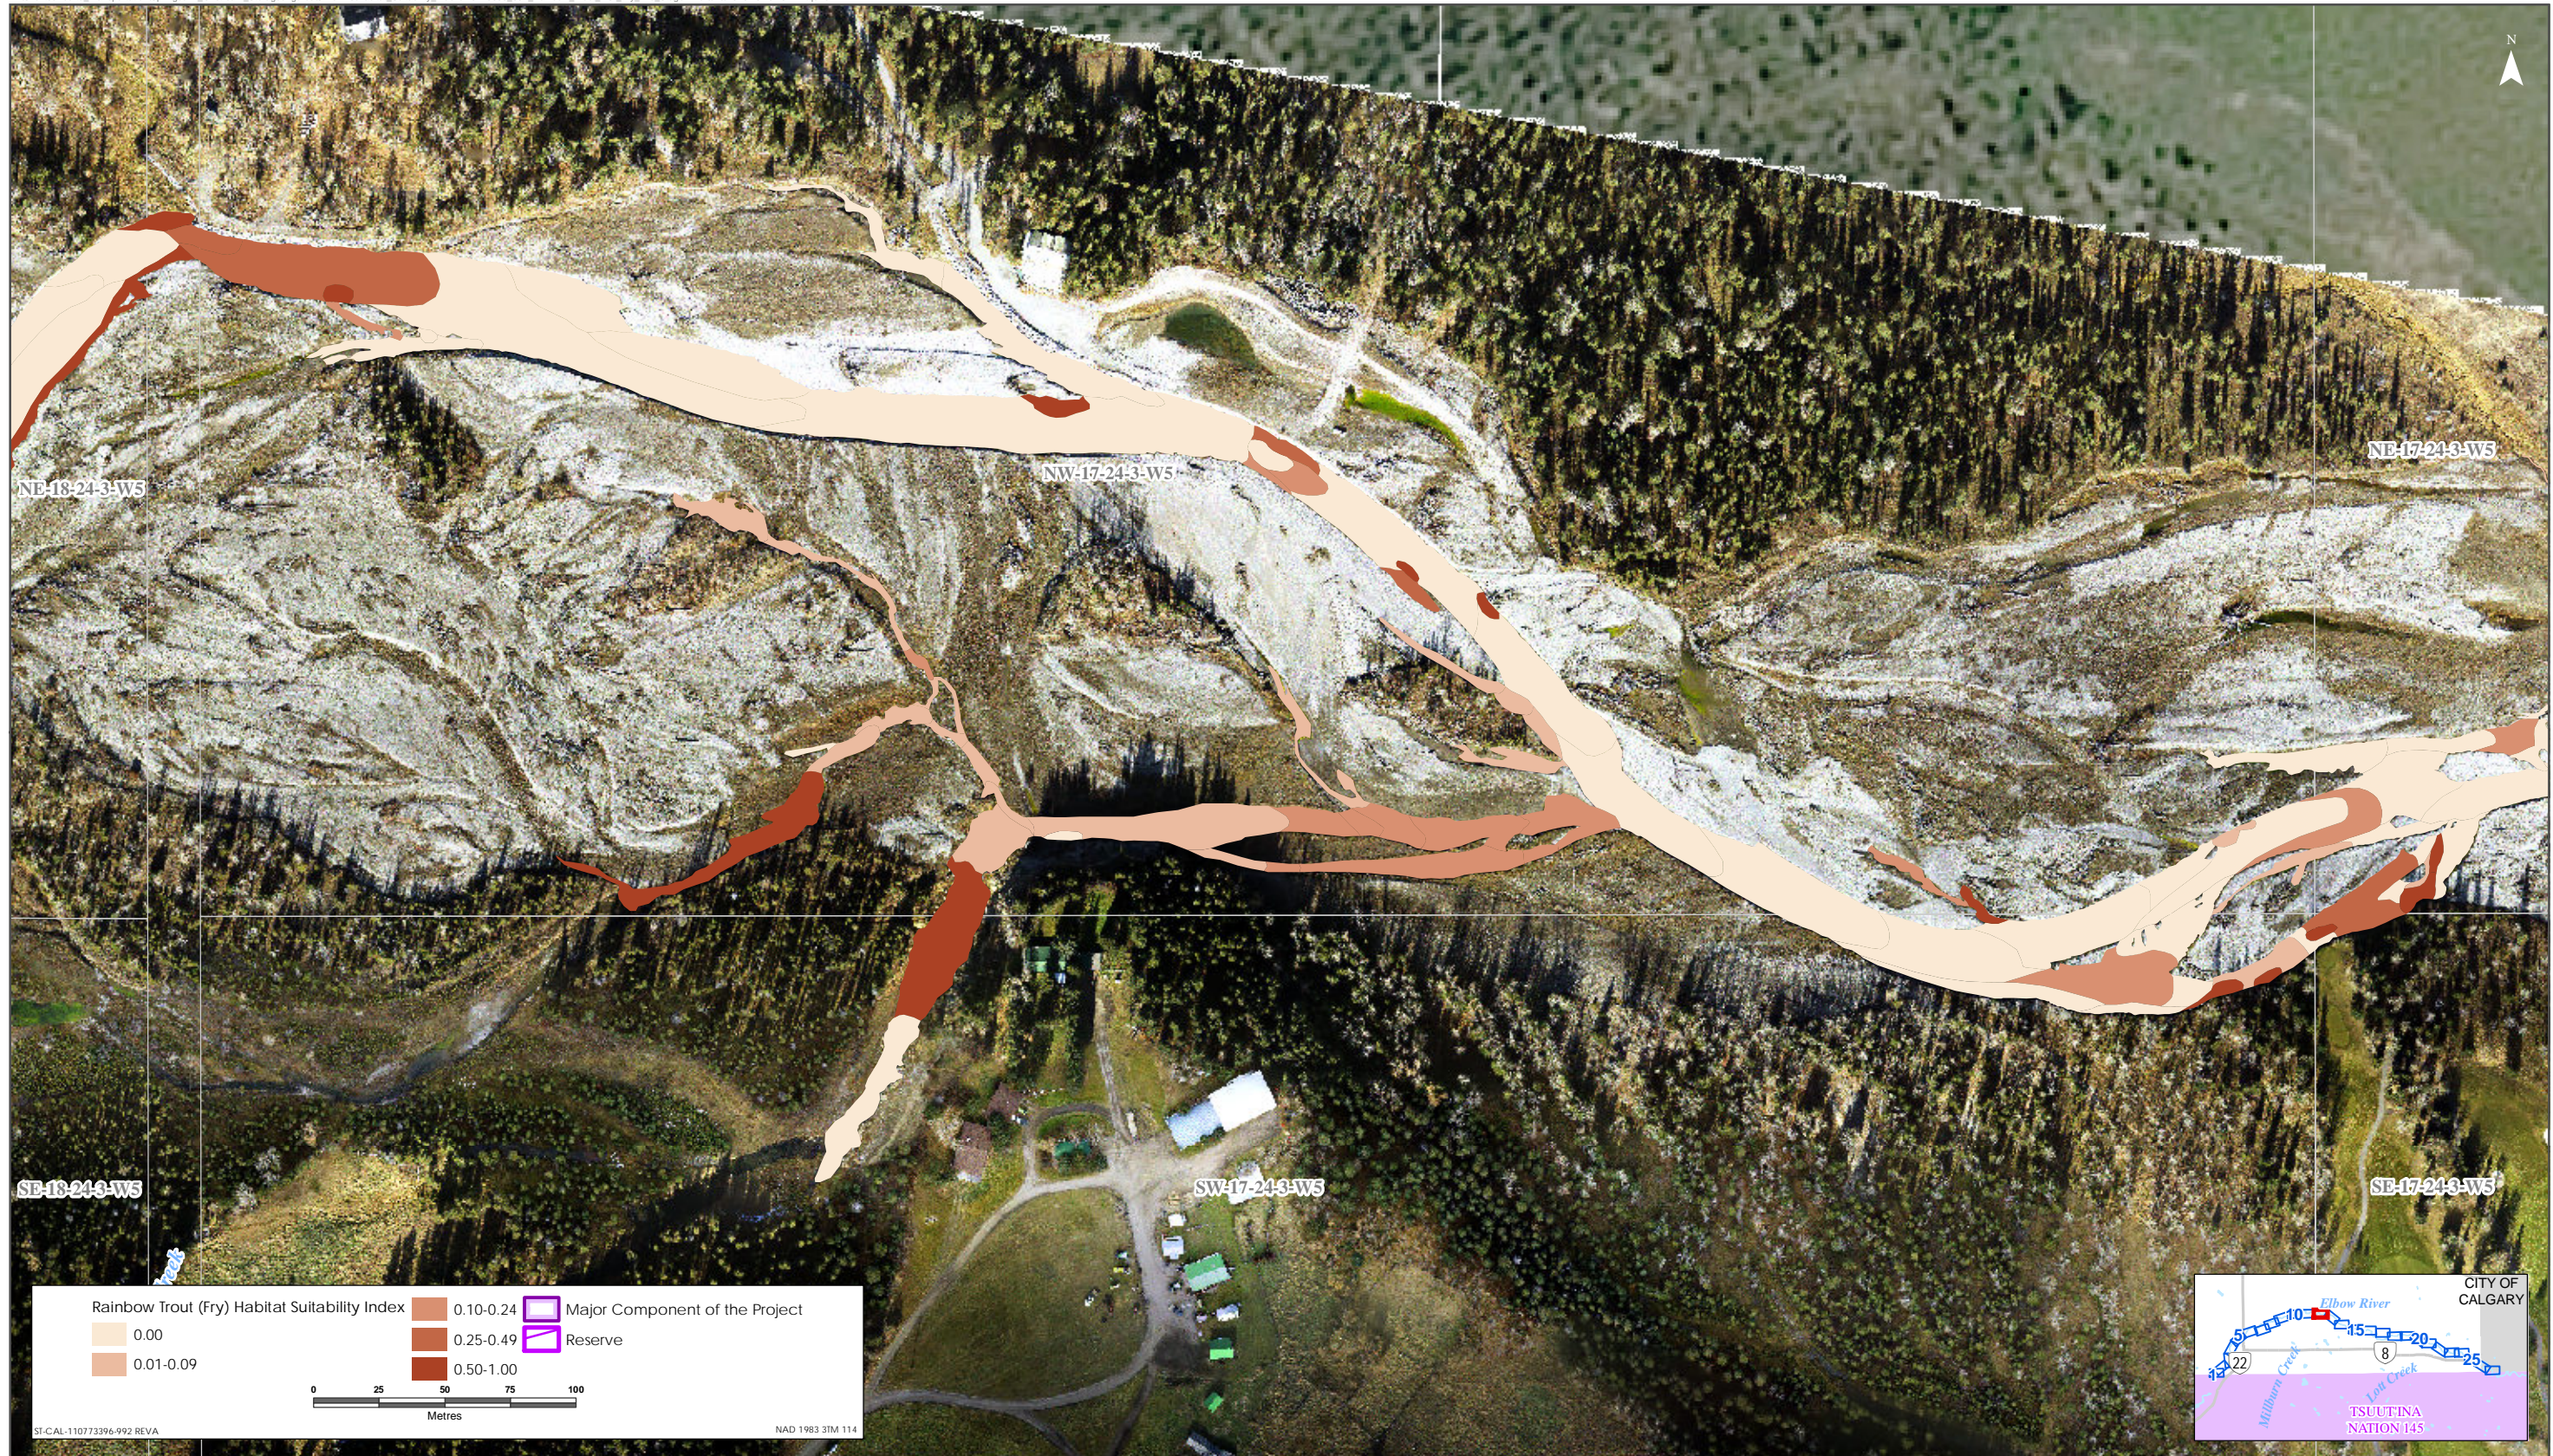

Rainbow Trout HSI Map for Elbow River (Fry Life Stage)

Sources: Base Data - Government of Alberta, Government of Canada. Thematic Data - Stantec Ltd. Imagery: 1:1m 10cm resolution October 2019