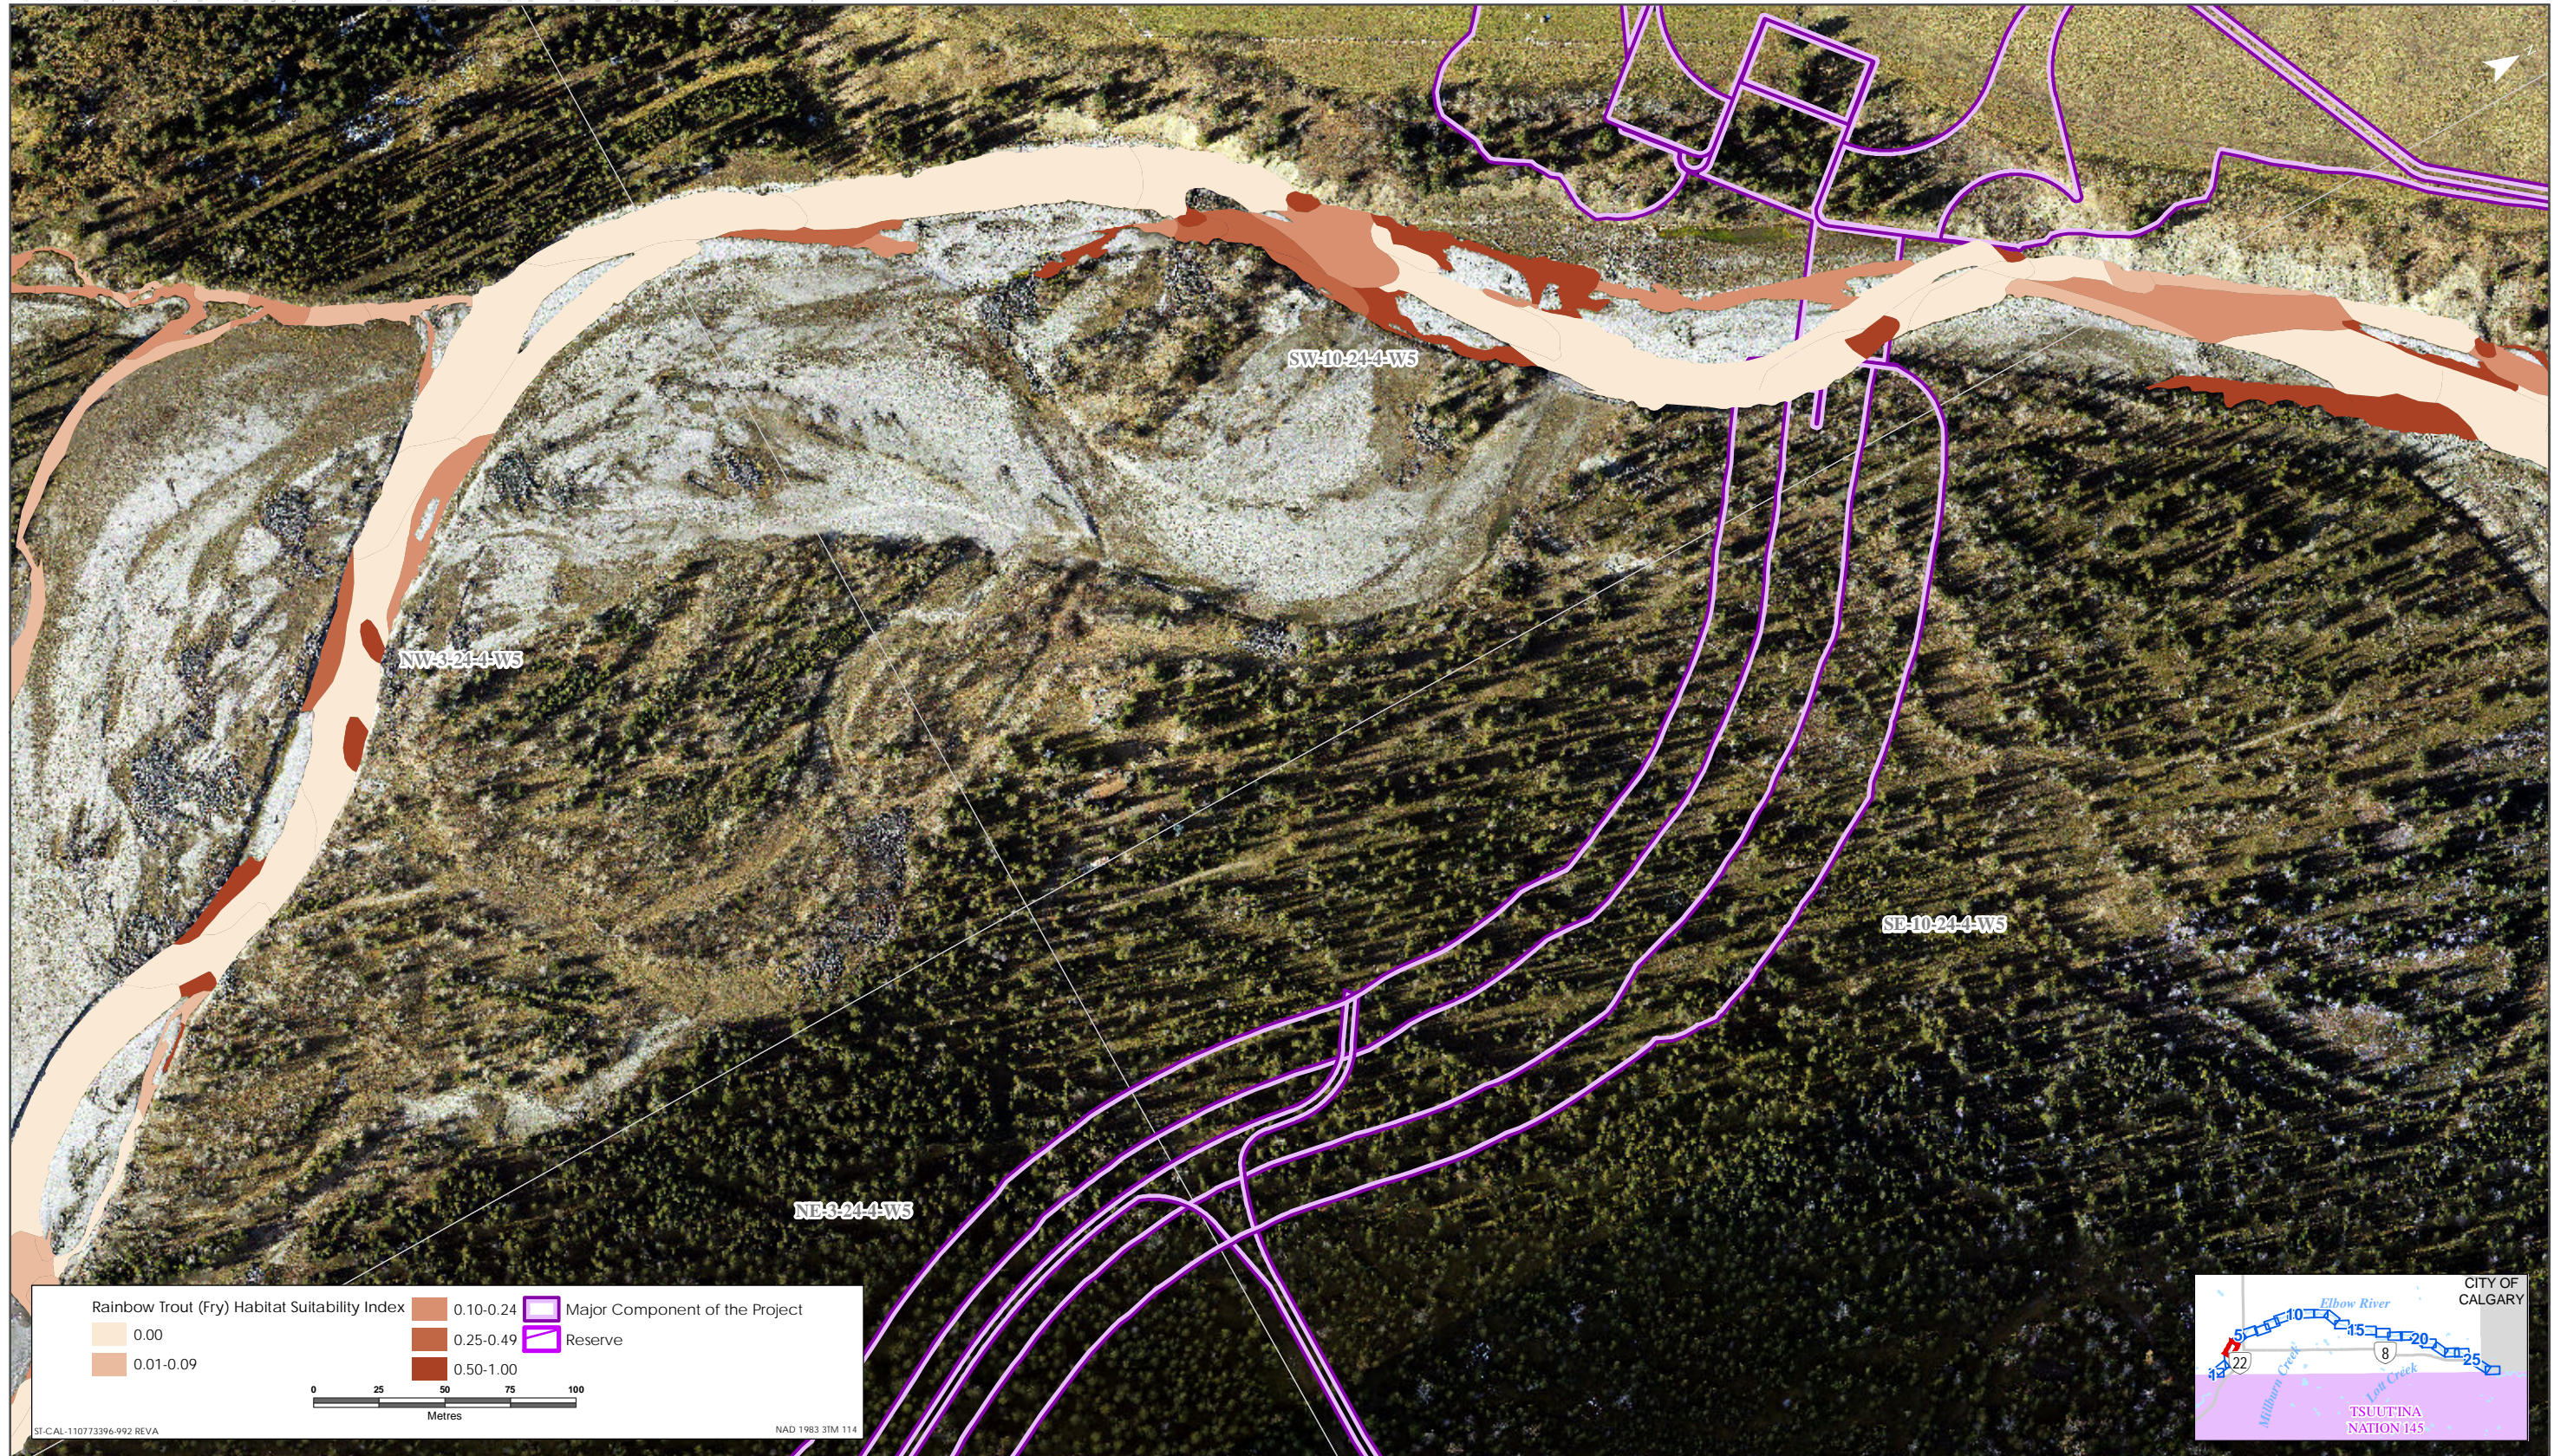

Rainbow Trout HSI Map for Elbow River (Fry Life Stage)

Sources: Base Data - Government of Alberta, Government of Canada. Thematic Data - Stantec Ltd. Imagery: 1.4m 10cm resolution October 2019