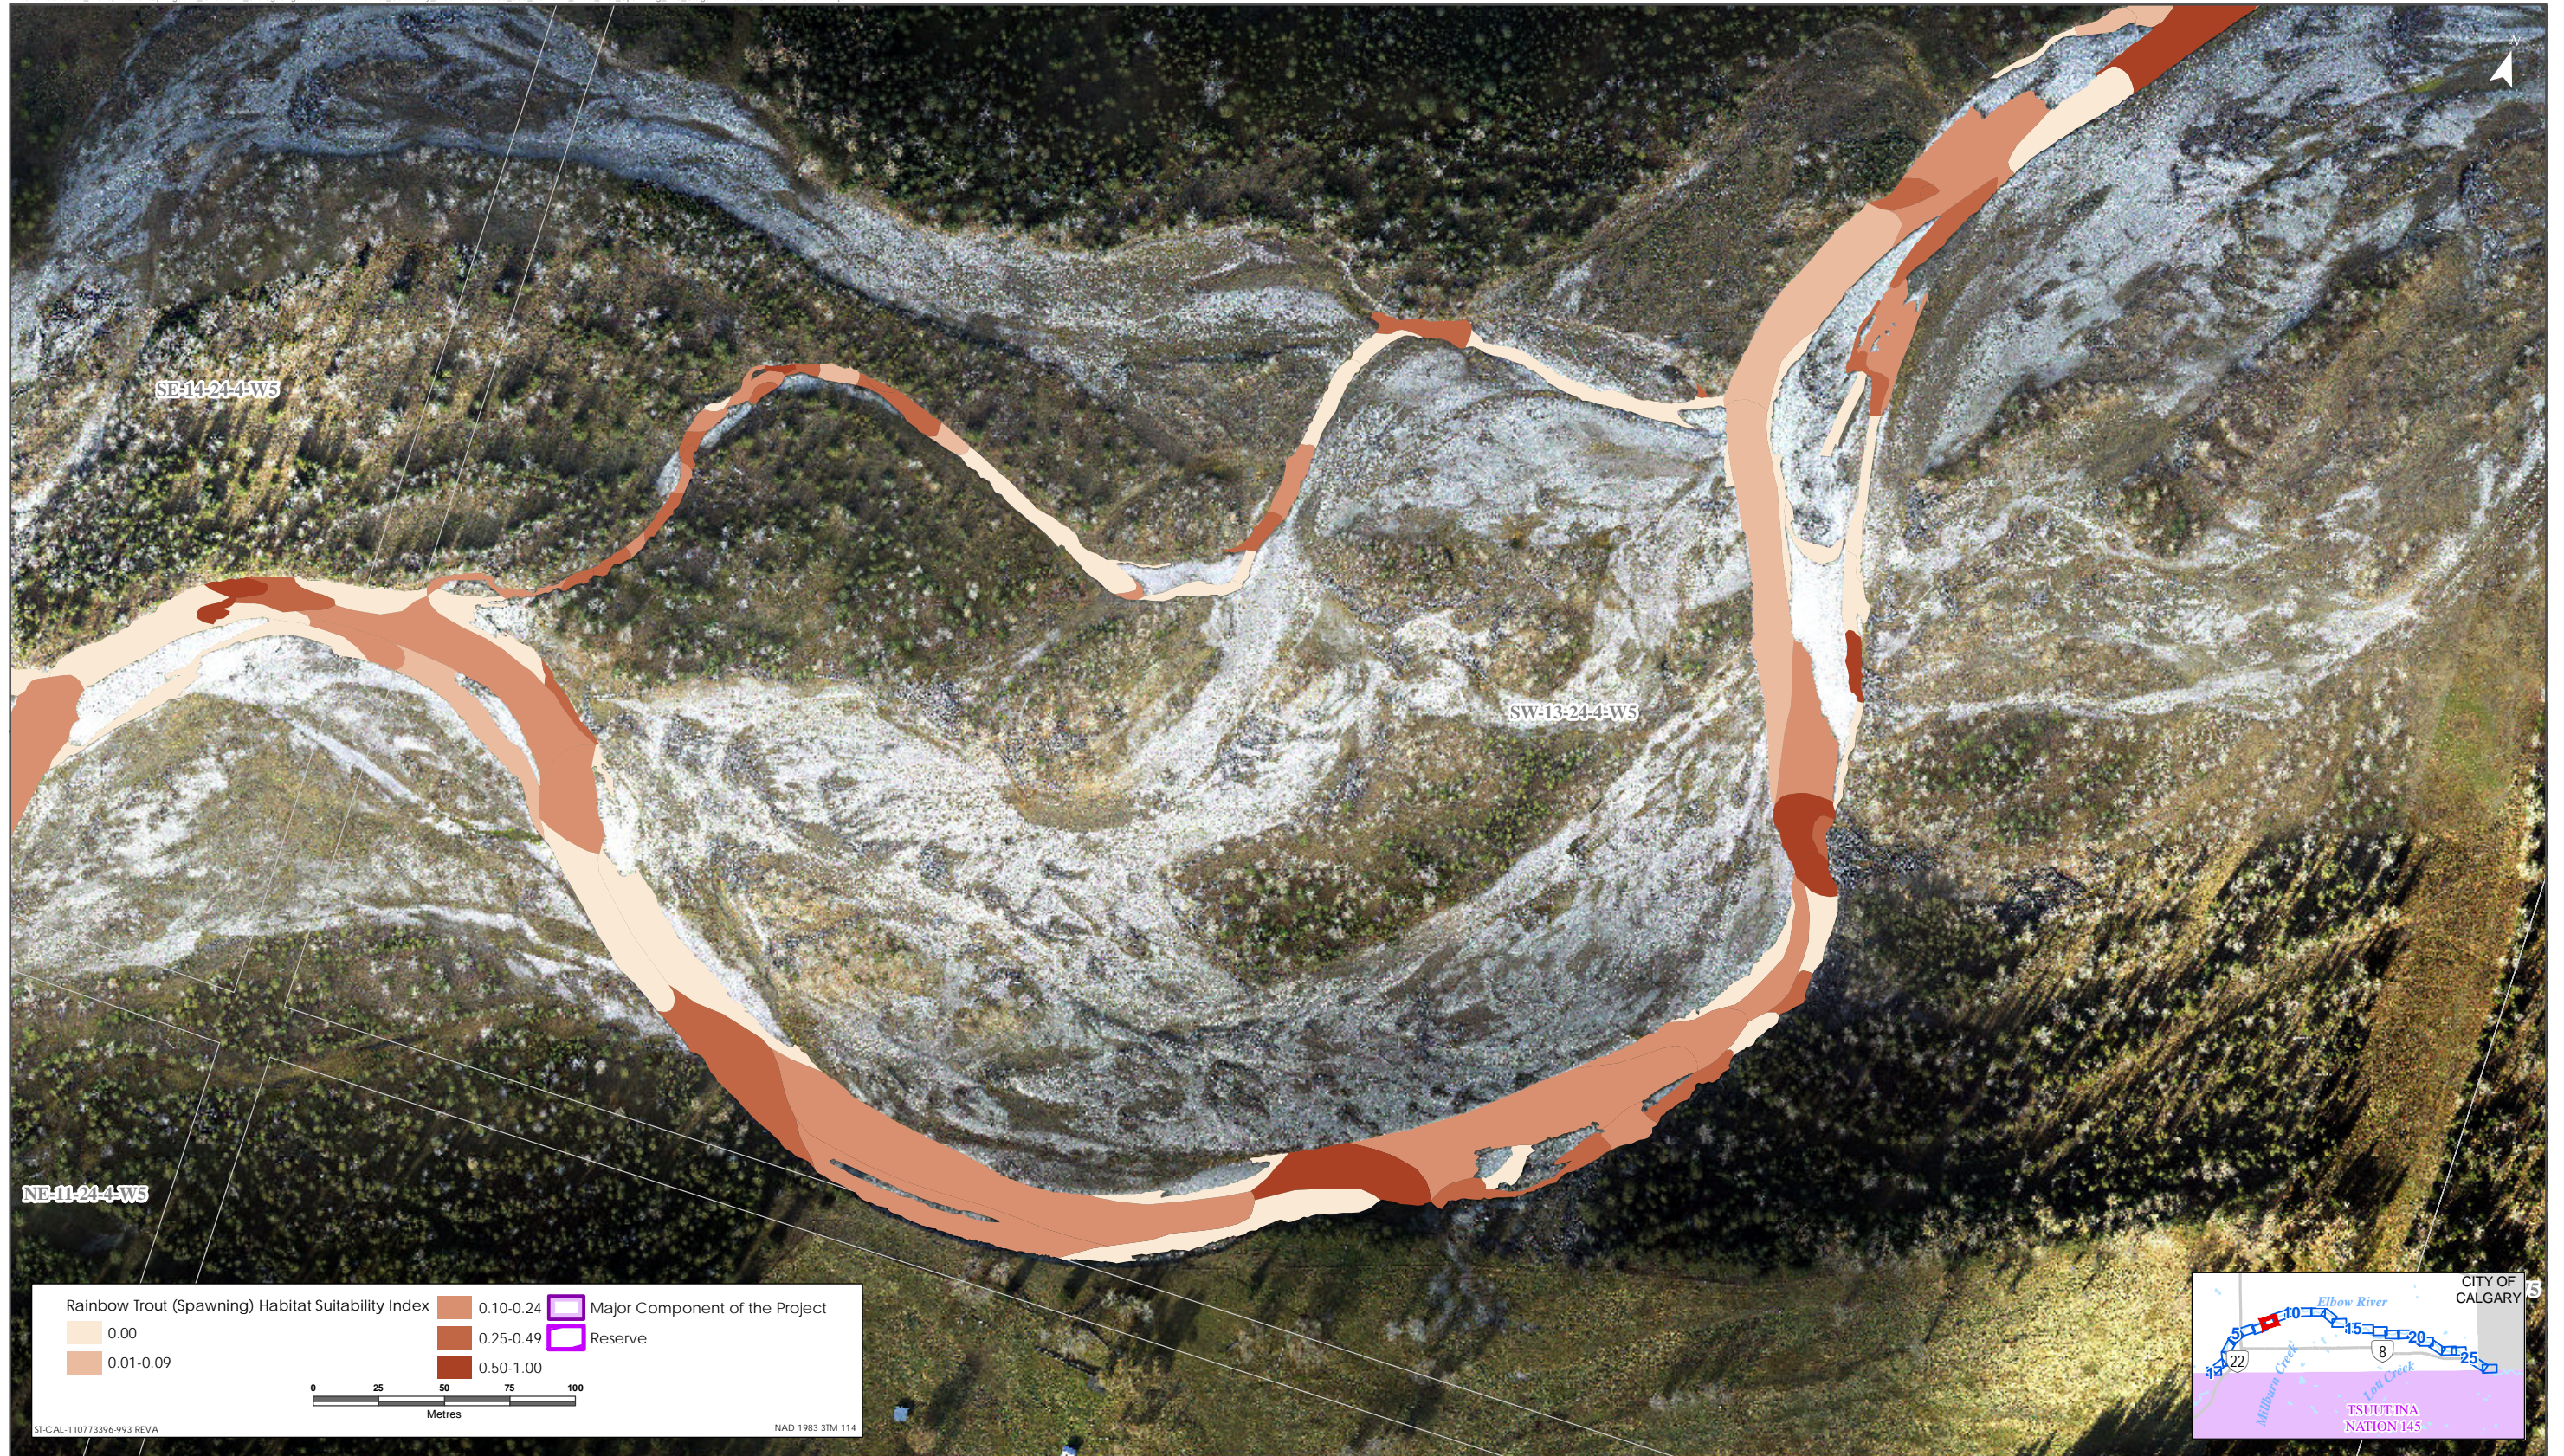

Rainbow Trout HSI Map for Elbow River (Spawning Life Stage)

Sources: Base Data - Government of Alberta, Government of Canada. Thematic Data - Stantec Ltd.
Imagery: 1:4m 10cm resolution October 2019