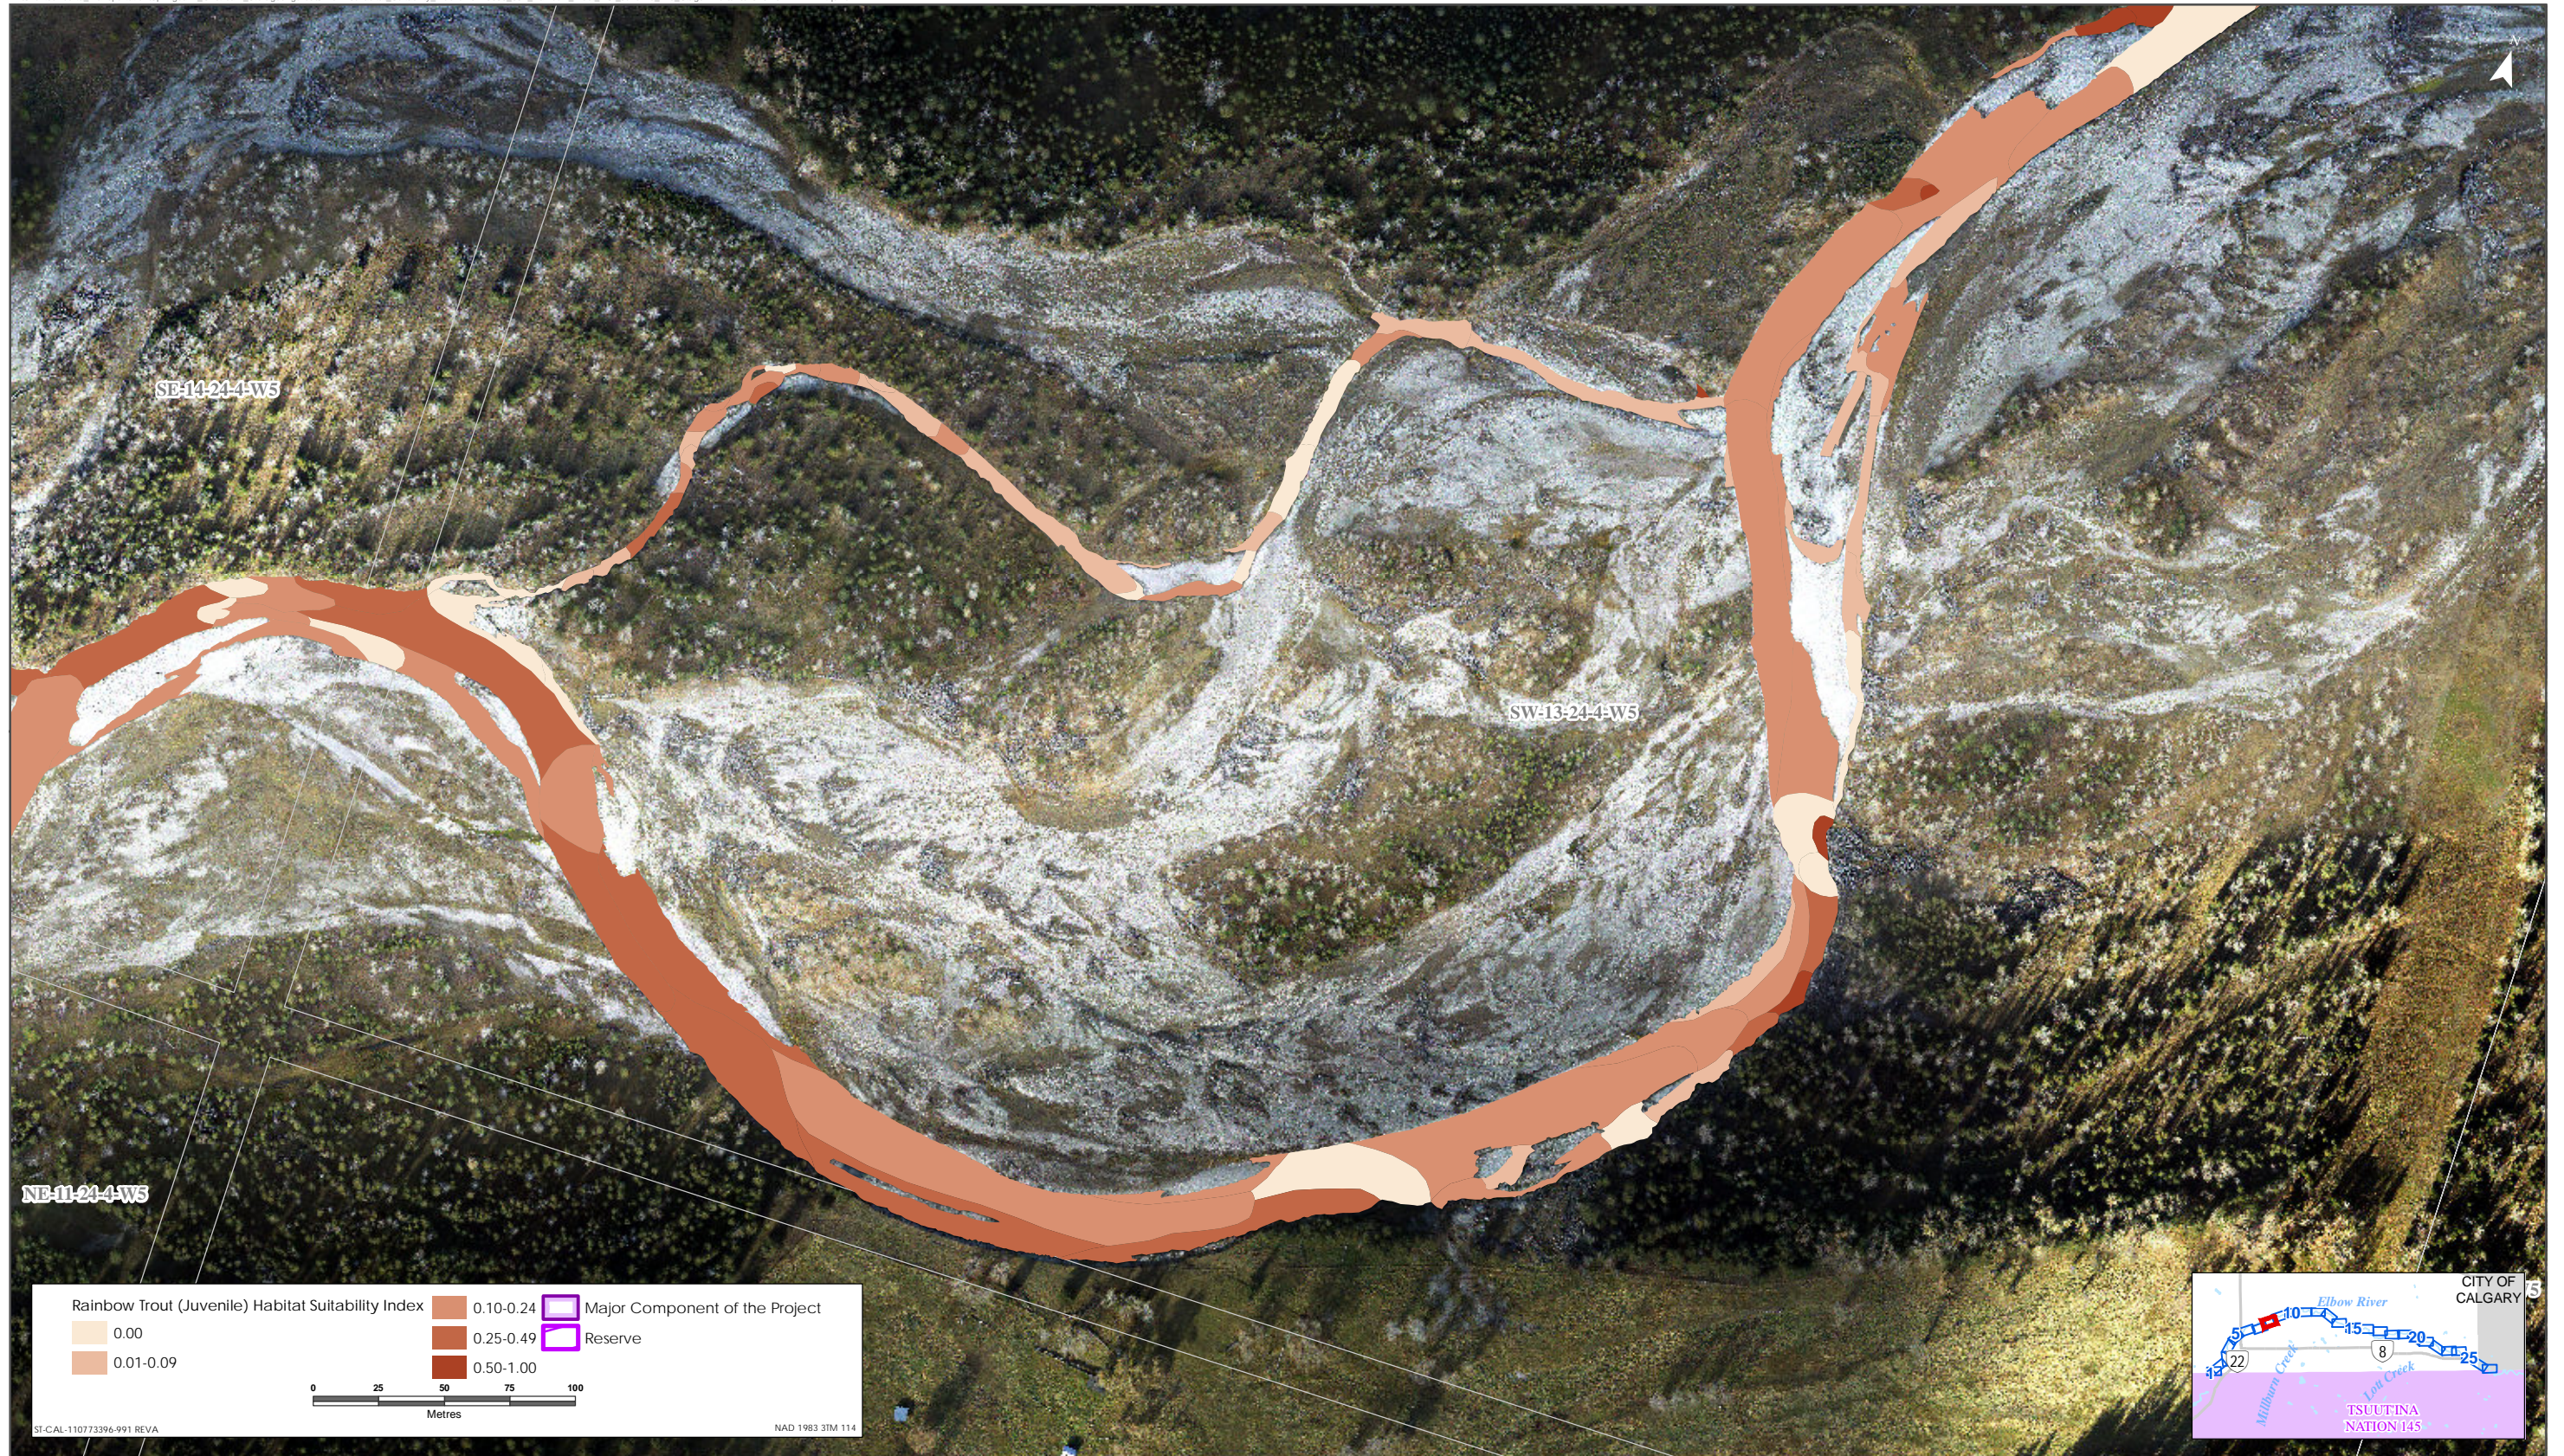

Rainbow Trout HSI Map for Elbow River (Juvenile Life Stage)

Sources: Base Data - Government of Alberta, Government of Canada. Thematic Data - Stantec Ltd. Imagery: 1:1m 10cm resolution October 2019

Rainbow Trout HSI Map for Elbow River (Juvenile Life Stage)

Sources: Base Data - Government of Alberta, Government of Canada. Thematic Data - Stantec Ltd. Imagery: 1.4m 10cm resolution October 2019

Rainbow Trout HSI Map for Elbow River (Juvenile Life Stage)

Sources: Base Data - Government of Alberta, Government of Canada. Thematic Data - Stantec Ltd.
Imagery: 1.4m 10cm resolution October 2019