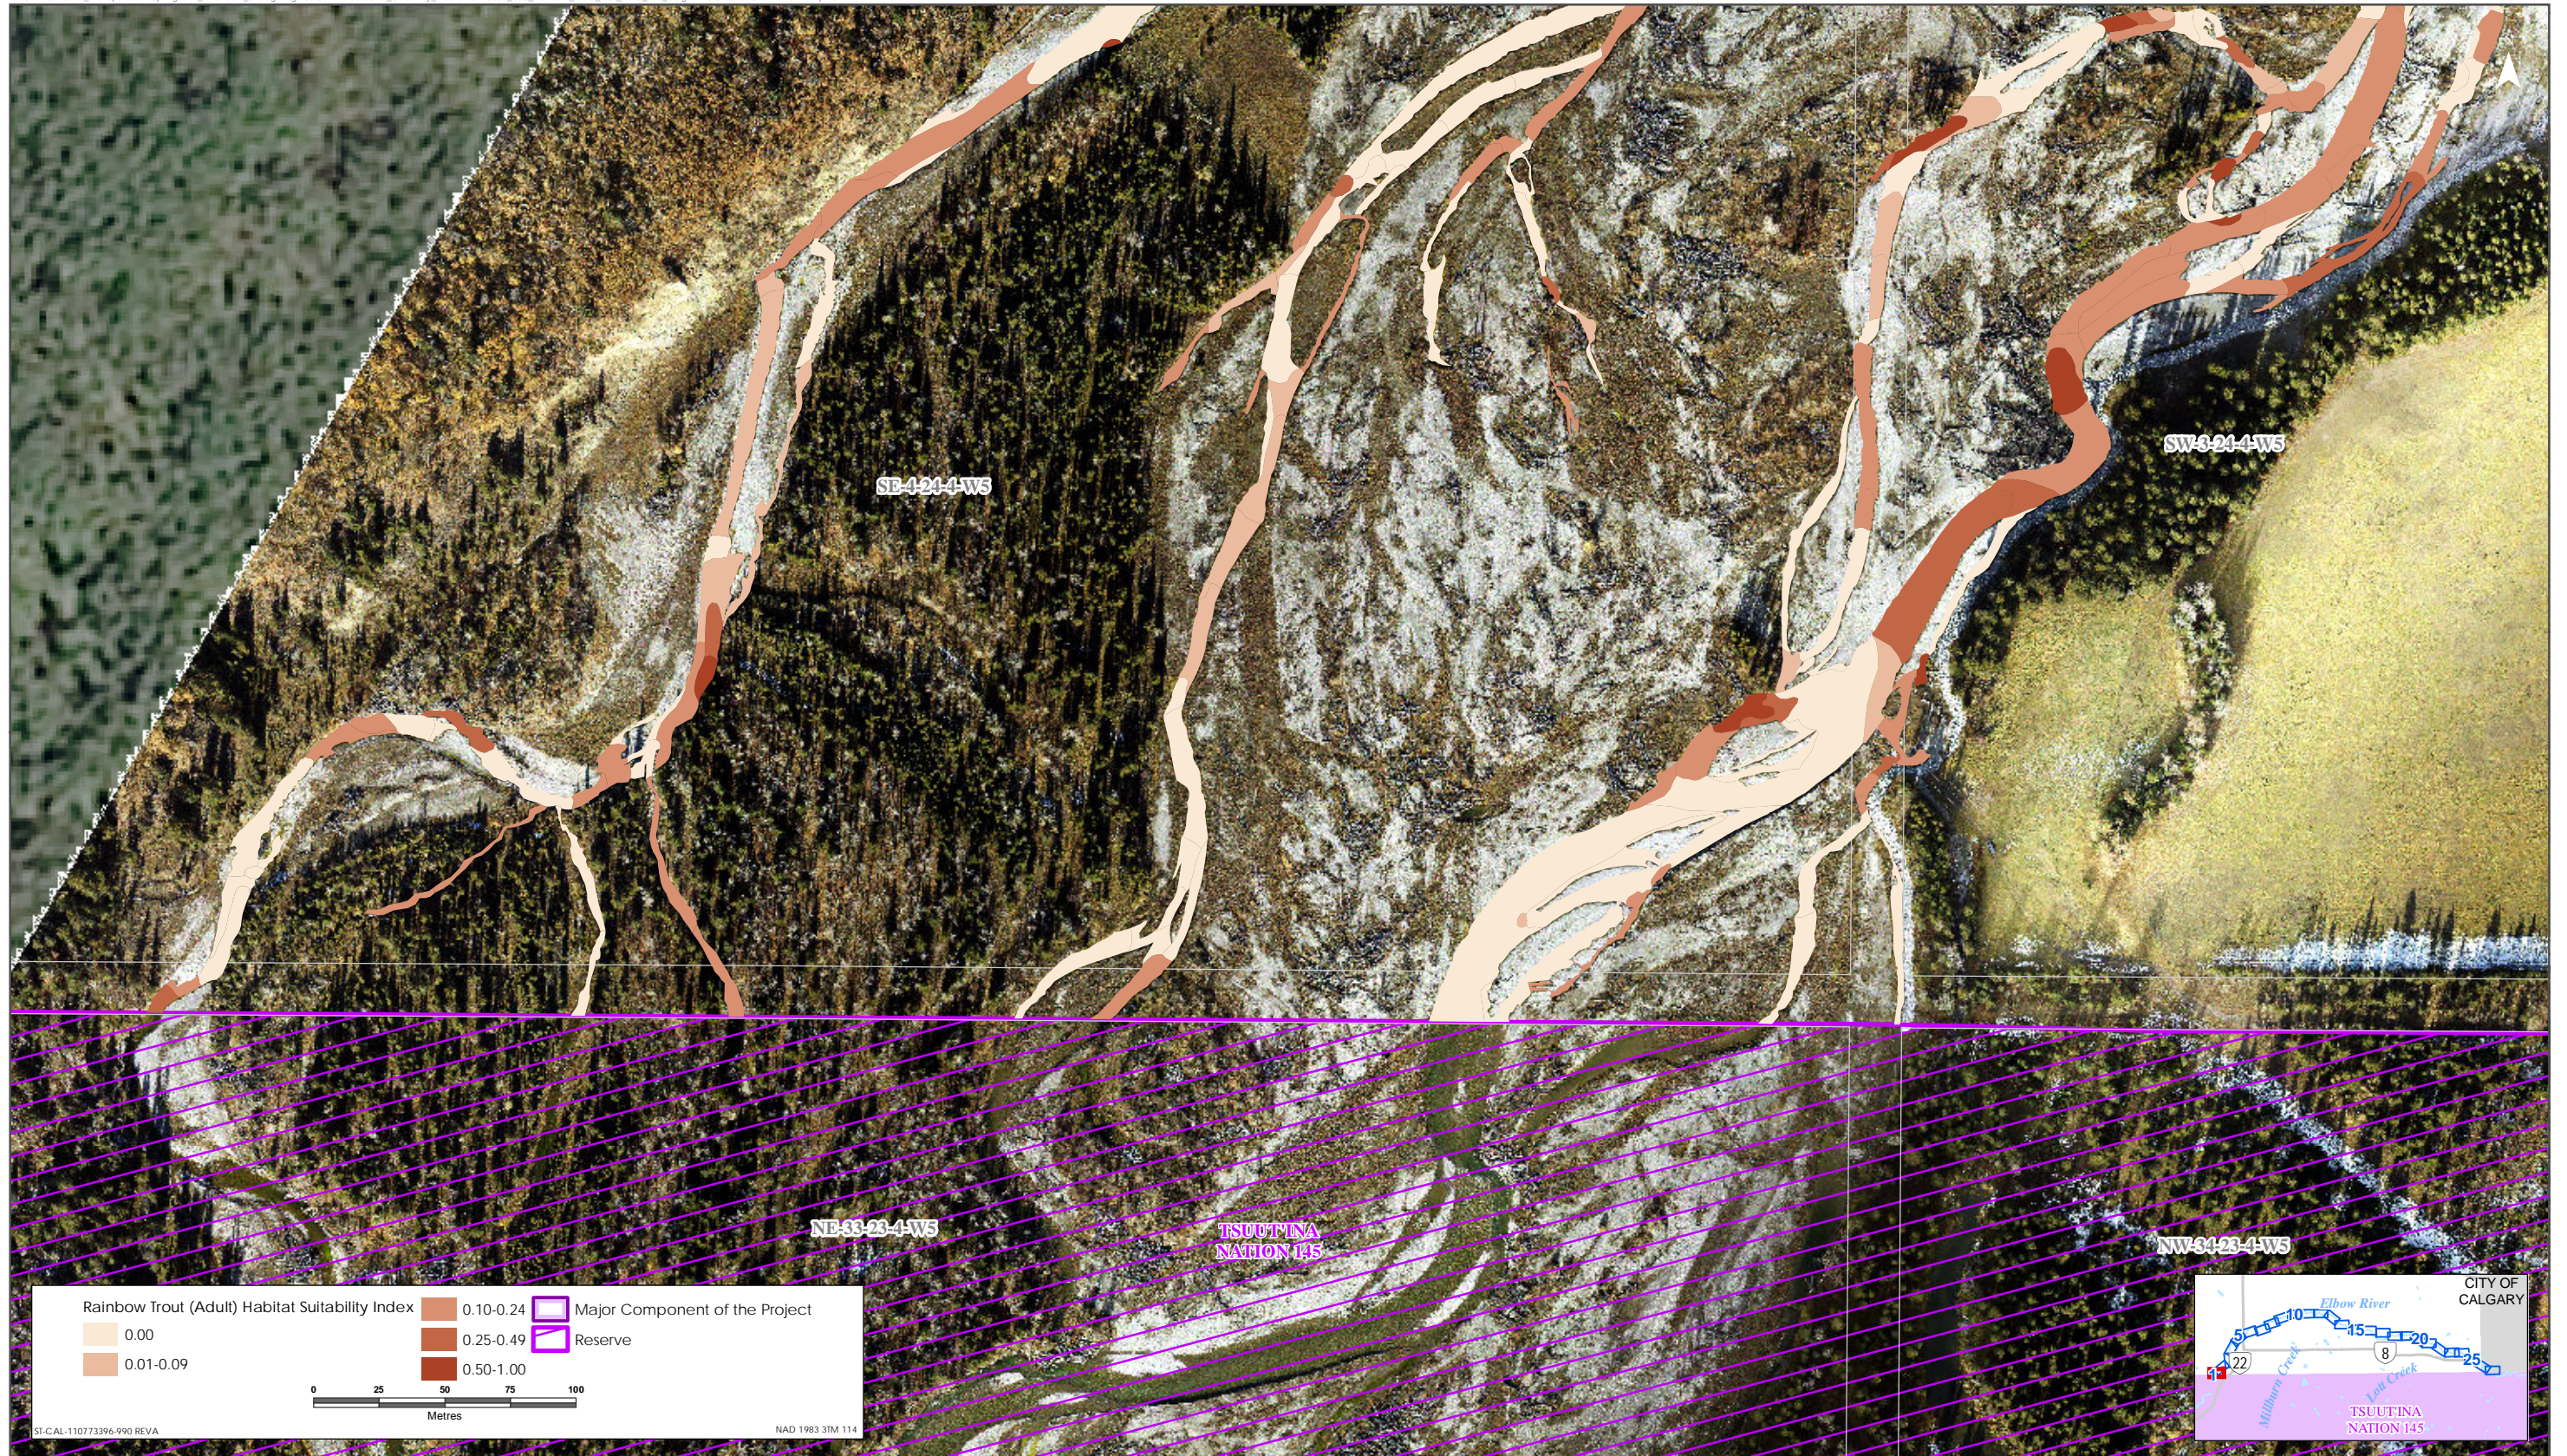

Sources: Base Data - Government of Alberta, Government of Canada. Thematic Data - Stantec Ltd. Imagery: 1.4m 10cm resolution October 2019