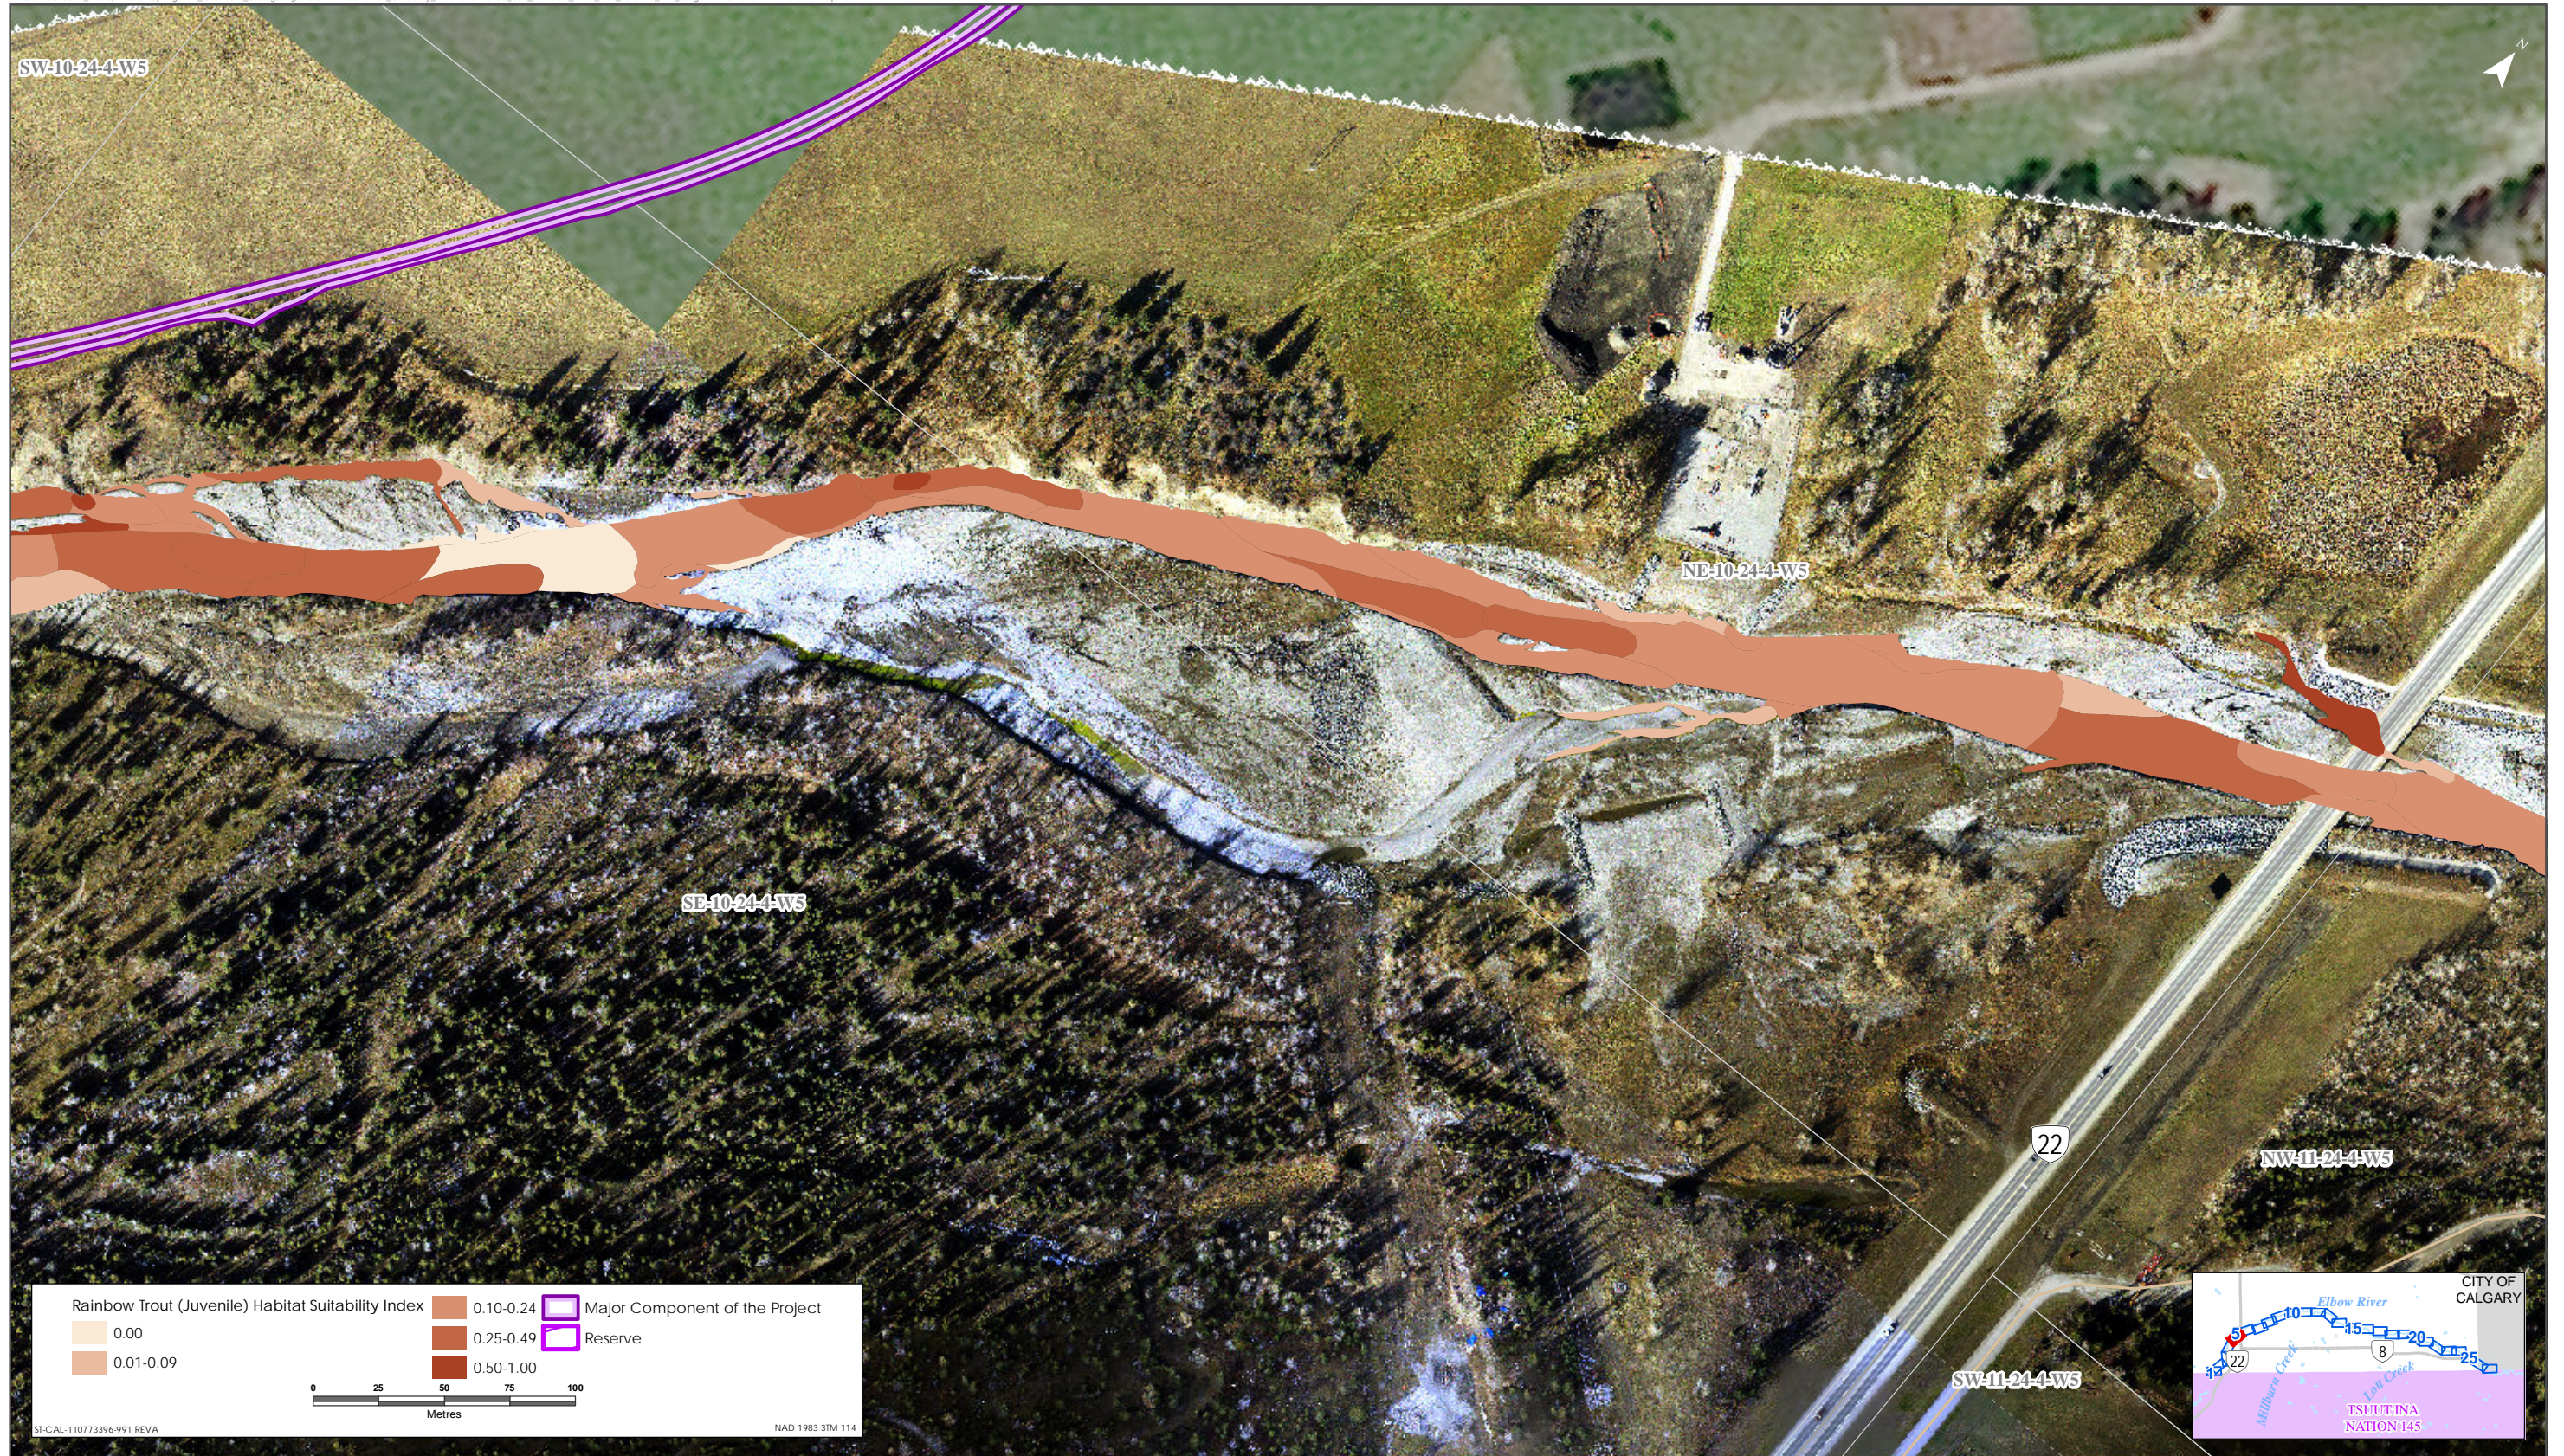

Rainbow Trout HSI Map for Elbow River (Juvenile Life Stage)

Sources: Base Data - Government of Alberta, Government of Canada. Thematic Data - Stantec Ltd. Imagery: 1.4m 10cm resolution October 2019