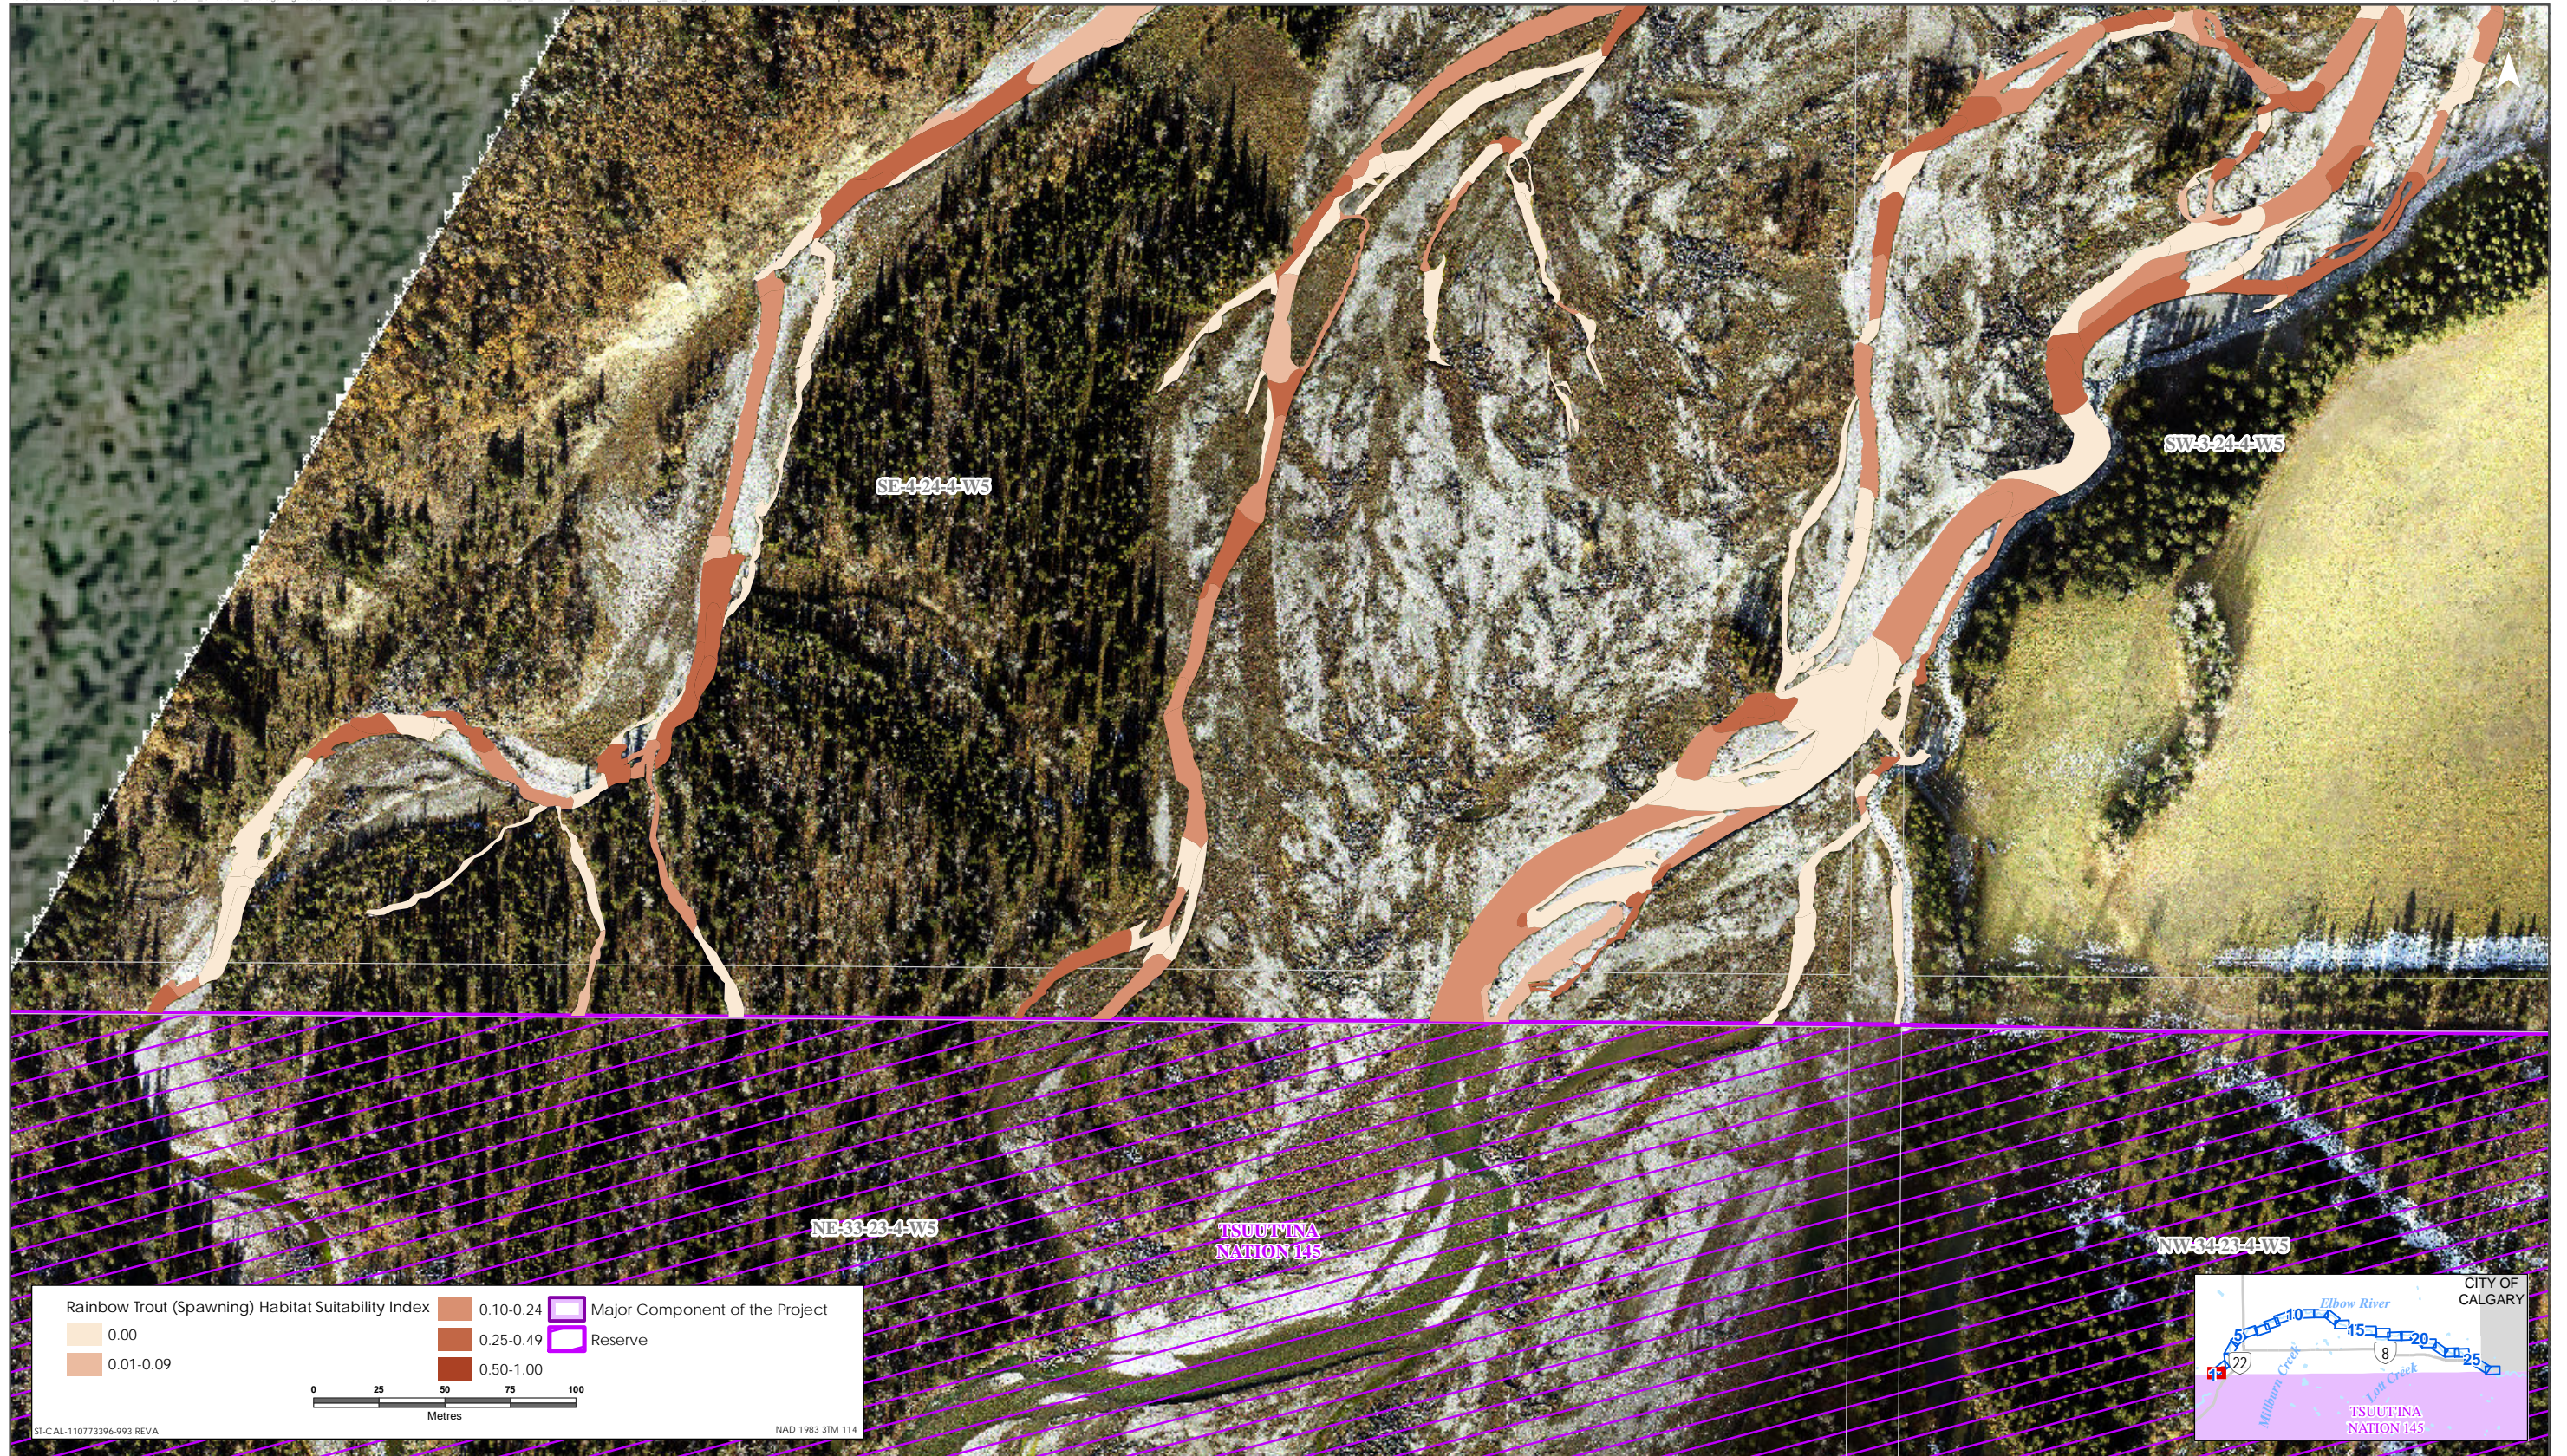

Sources: Base Data - Government of Alberta, Government of Canada. Thematic Data - Stantec Ltd. Imagery: 1:1m 10cm resolution October 2019