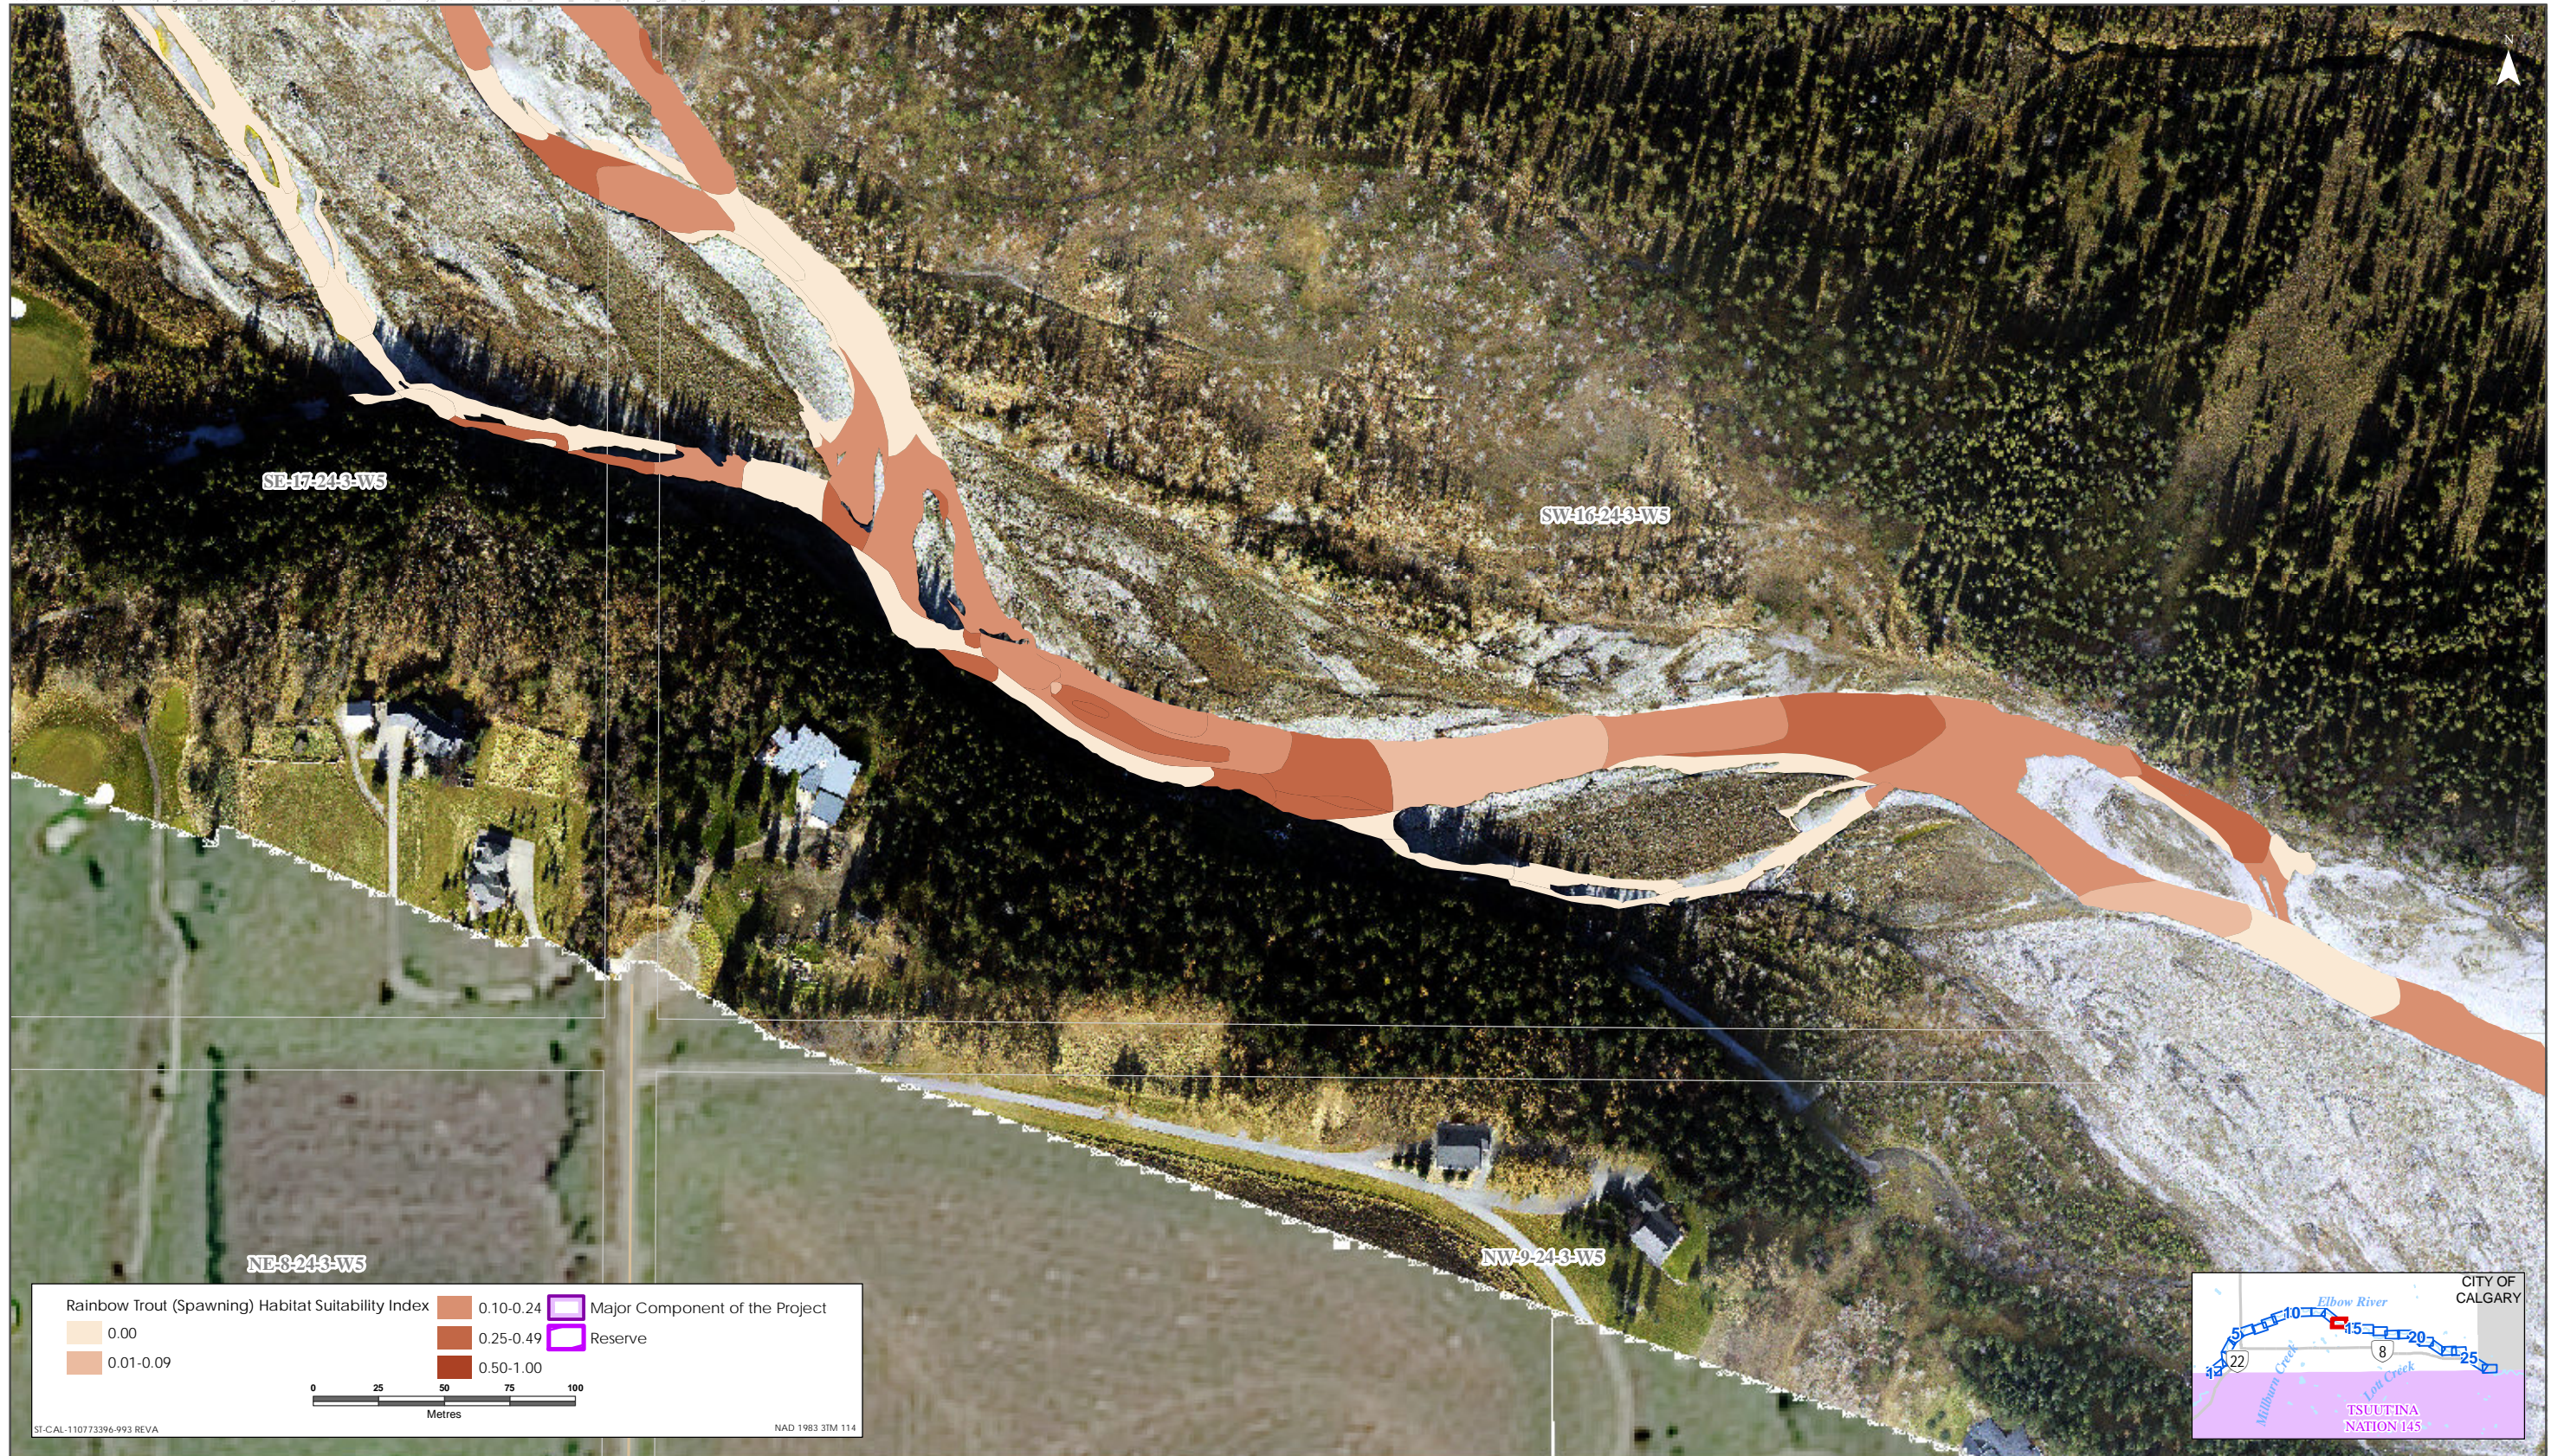

Rainbow Trout HSI Map for Elbow River (Spawning Life Stage)

Sources: Base Data - Government of Alberta, Government of Canada. Thematic Data - Stantec Ltd. Imagery: 1.4m 10cm resolution October 2019