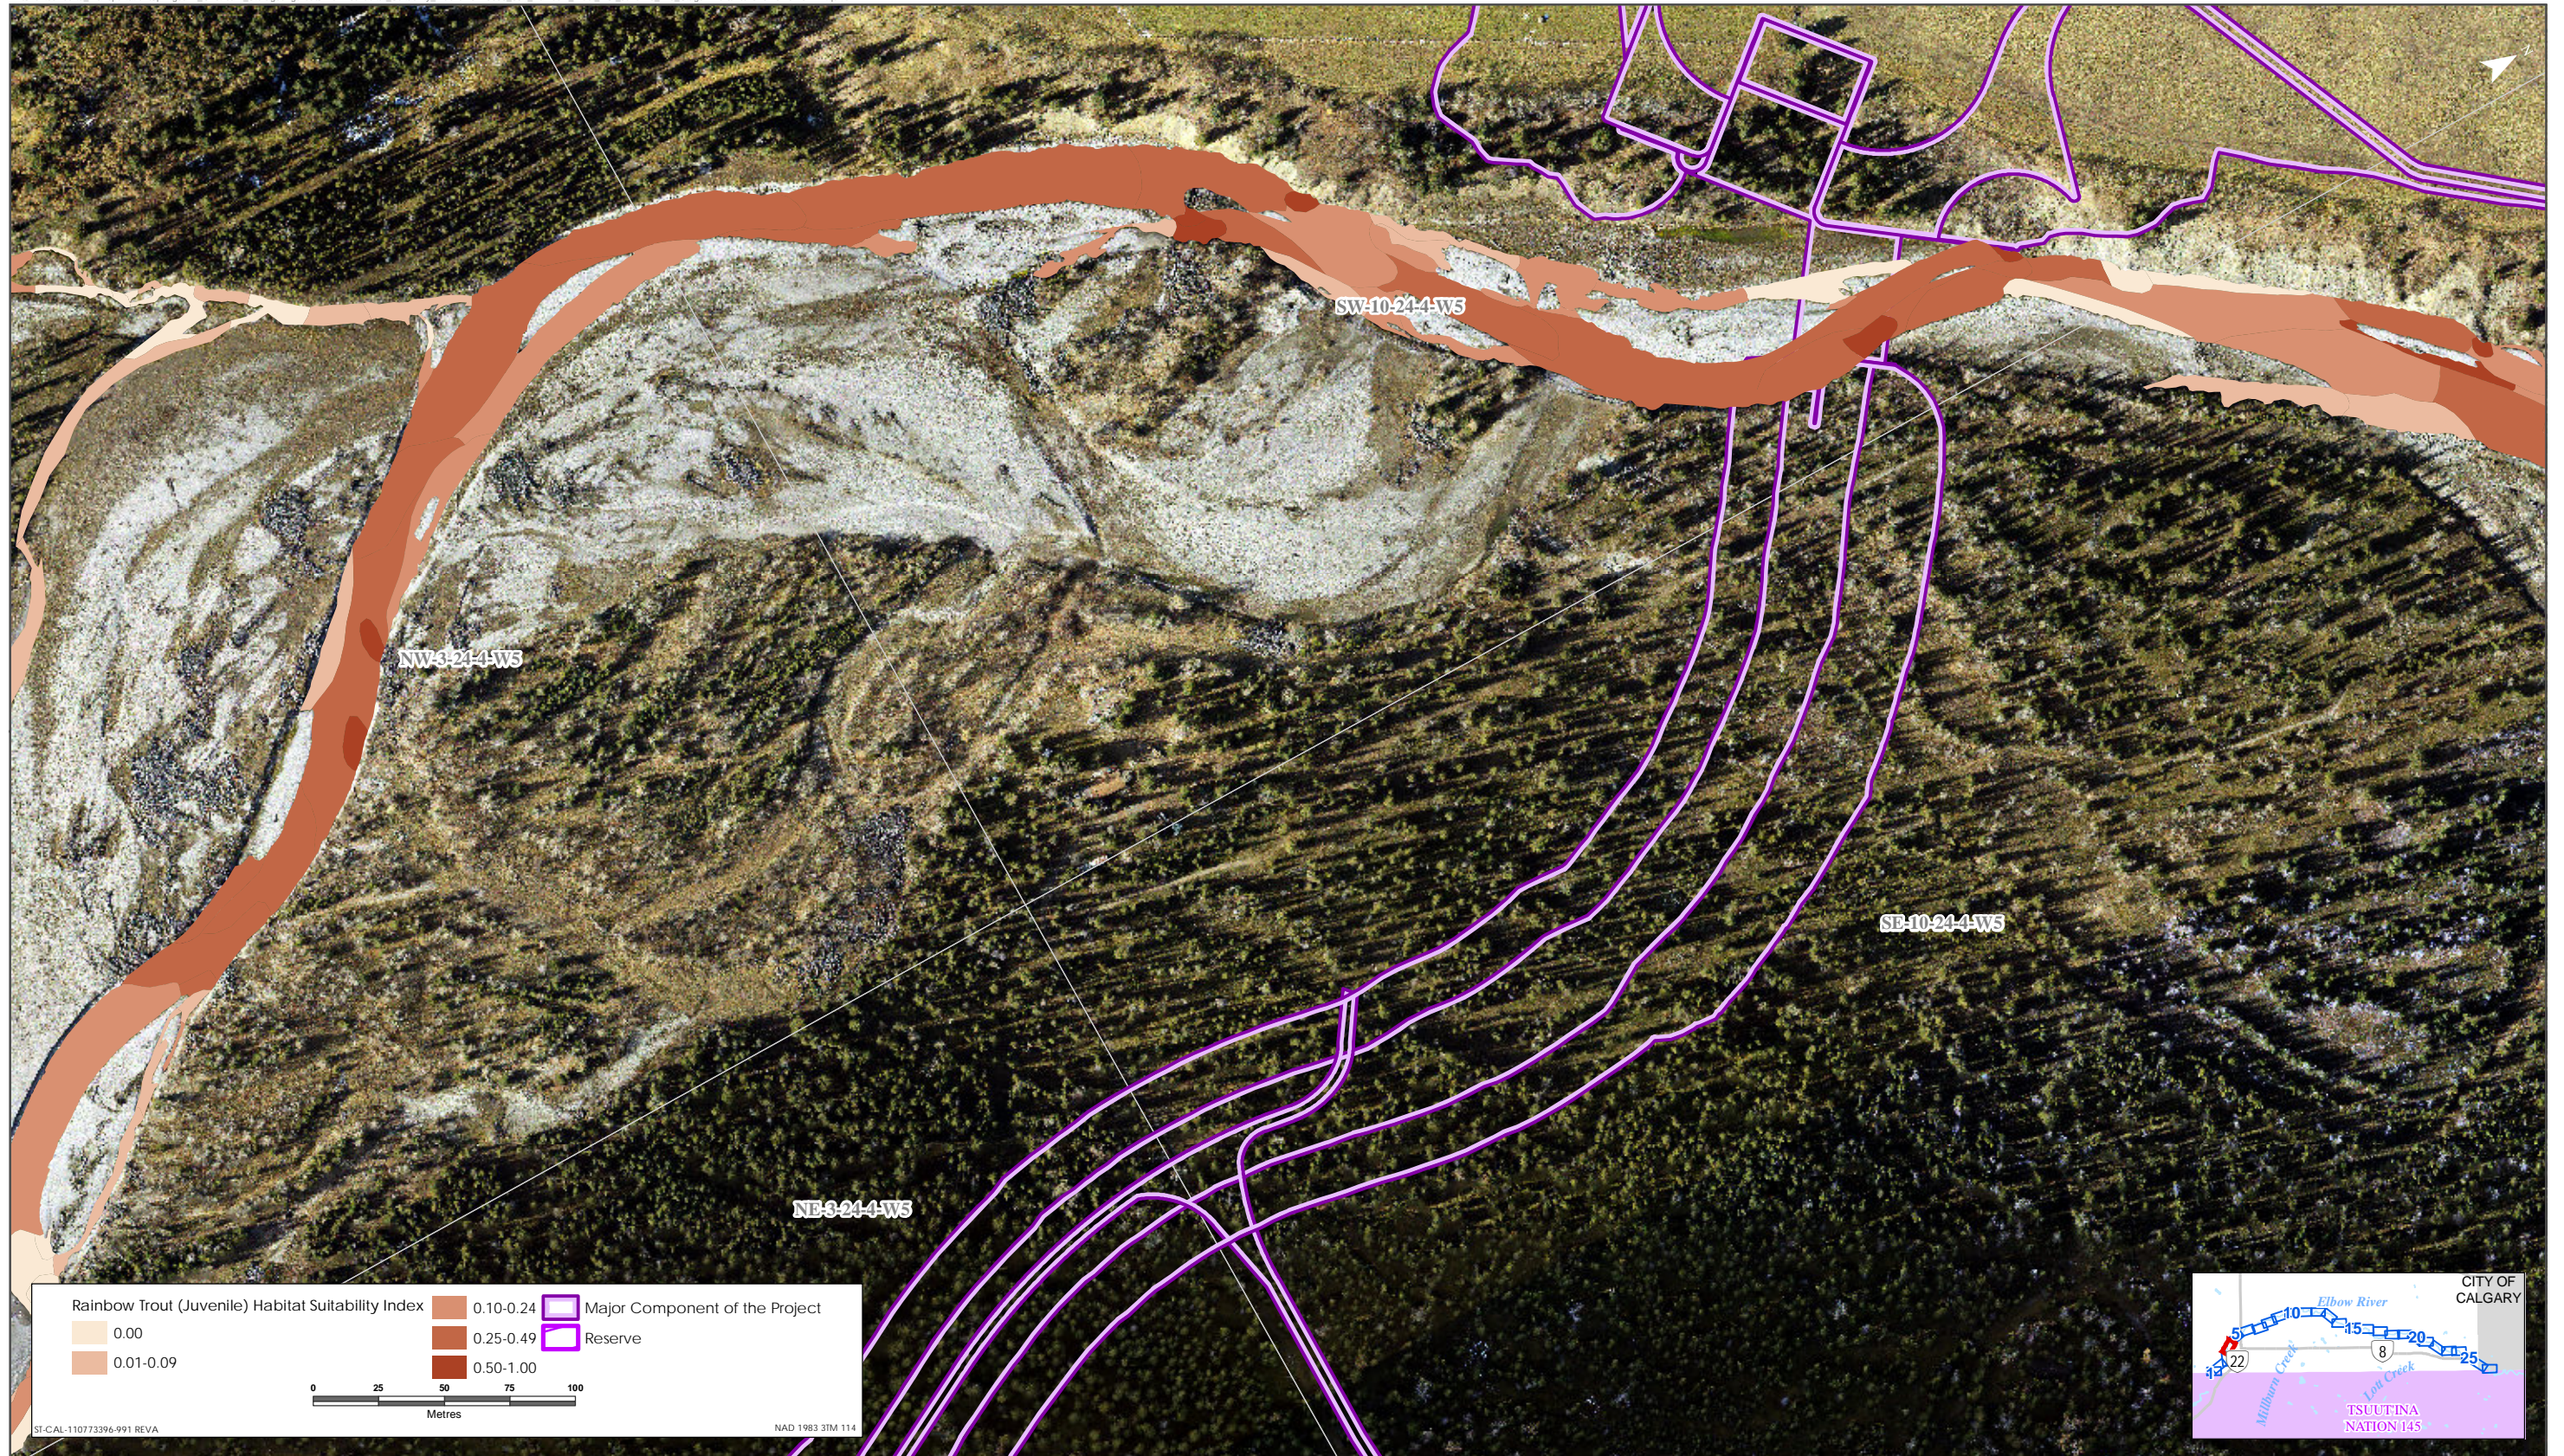

Rainbow Trout HSI Map for Elbow River (Juvenile Life Stage)

Sources: Base Data - Government of Alberta, Government of Canada. Thematic Data - Stantec Ltd. Imagery: 1.4m 10cm resolution October 2019