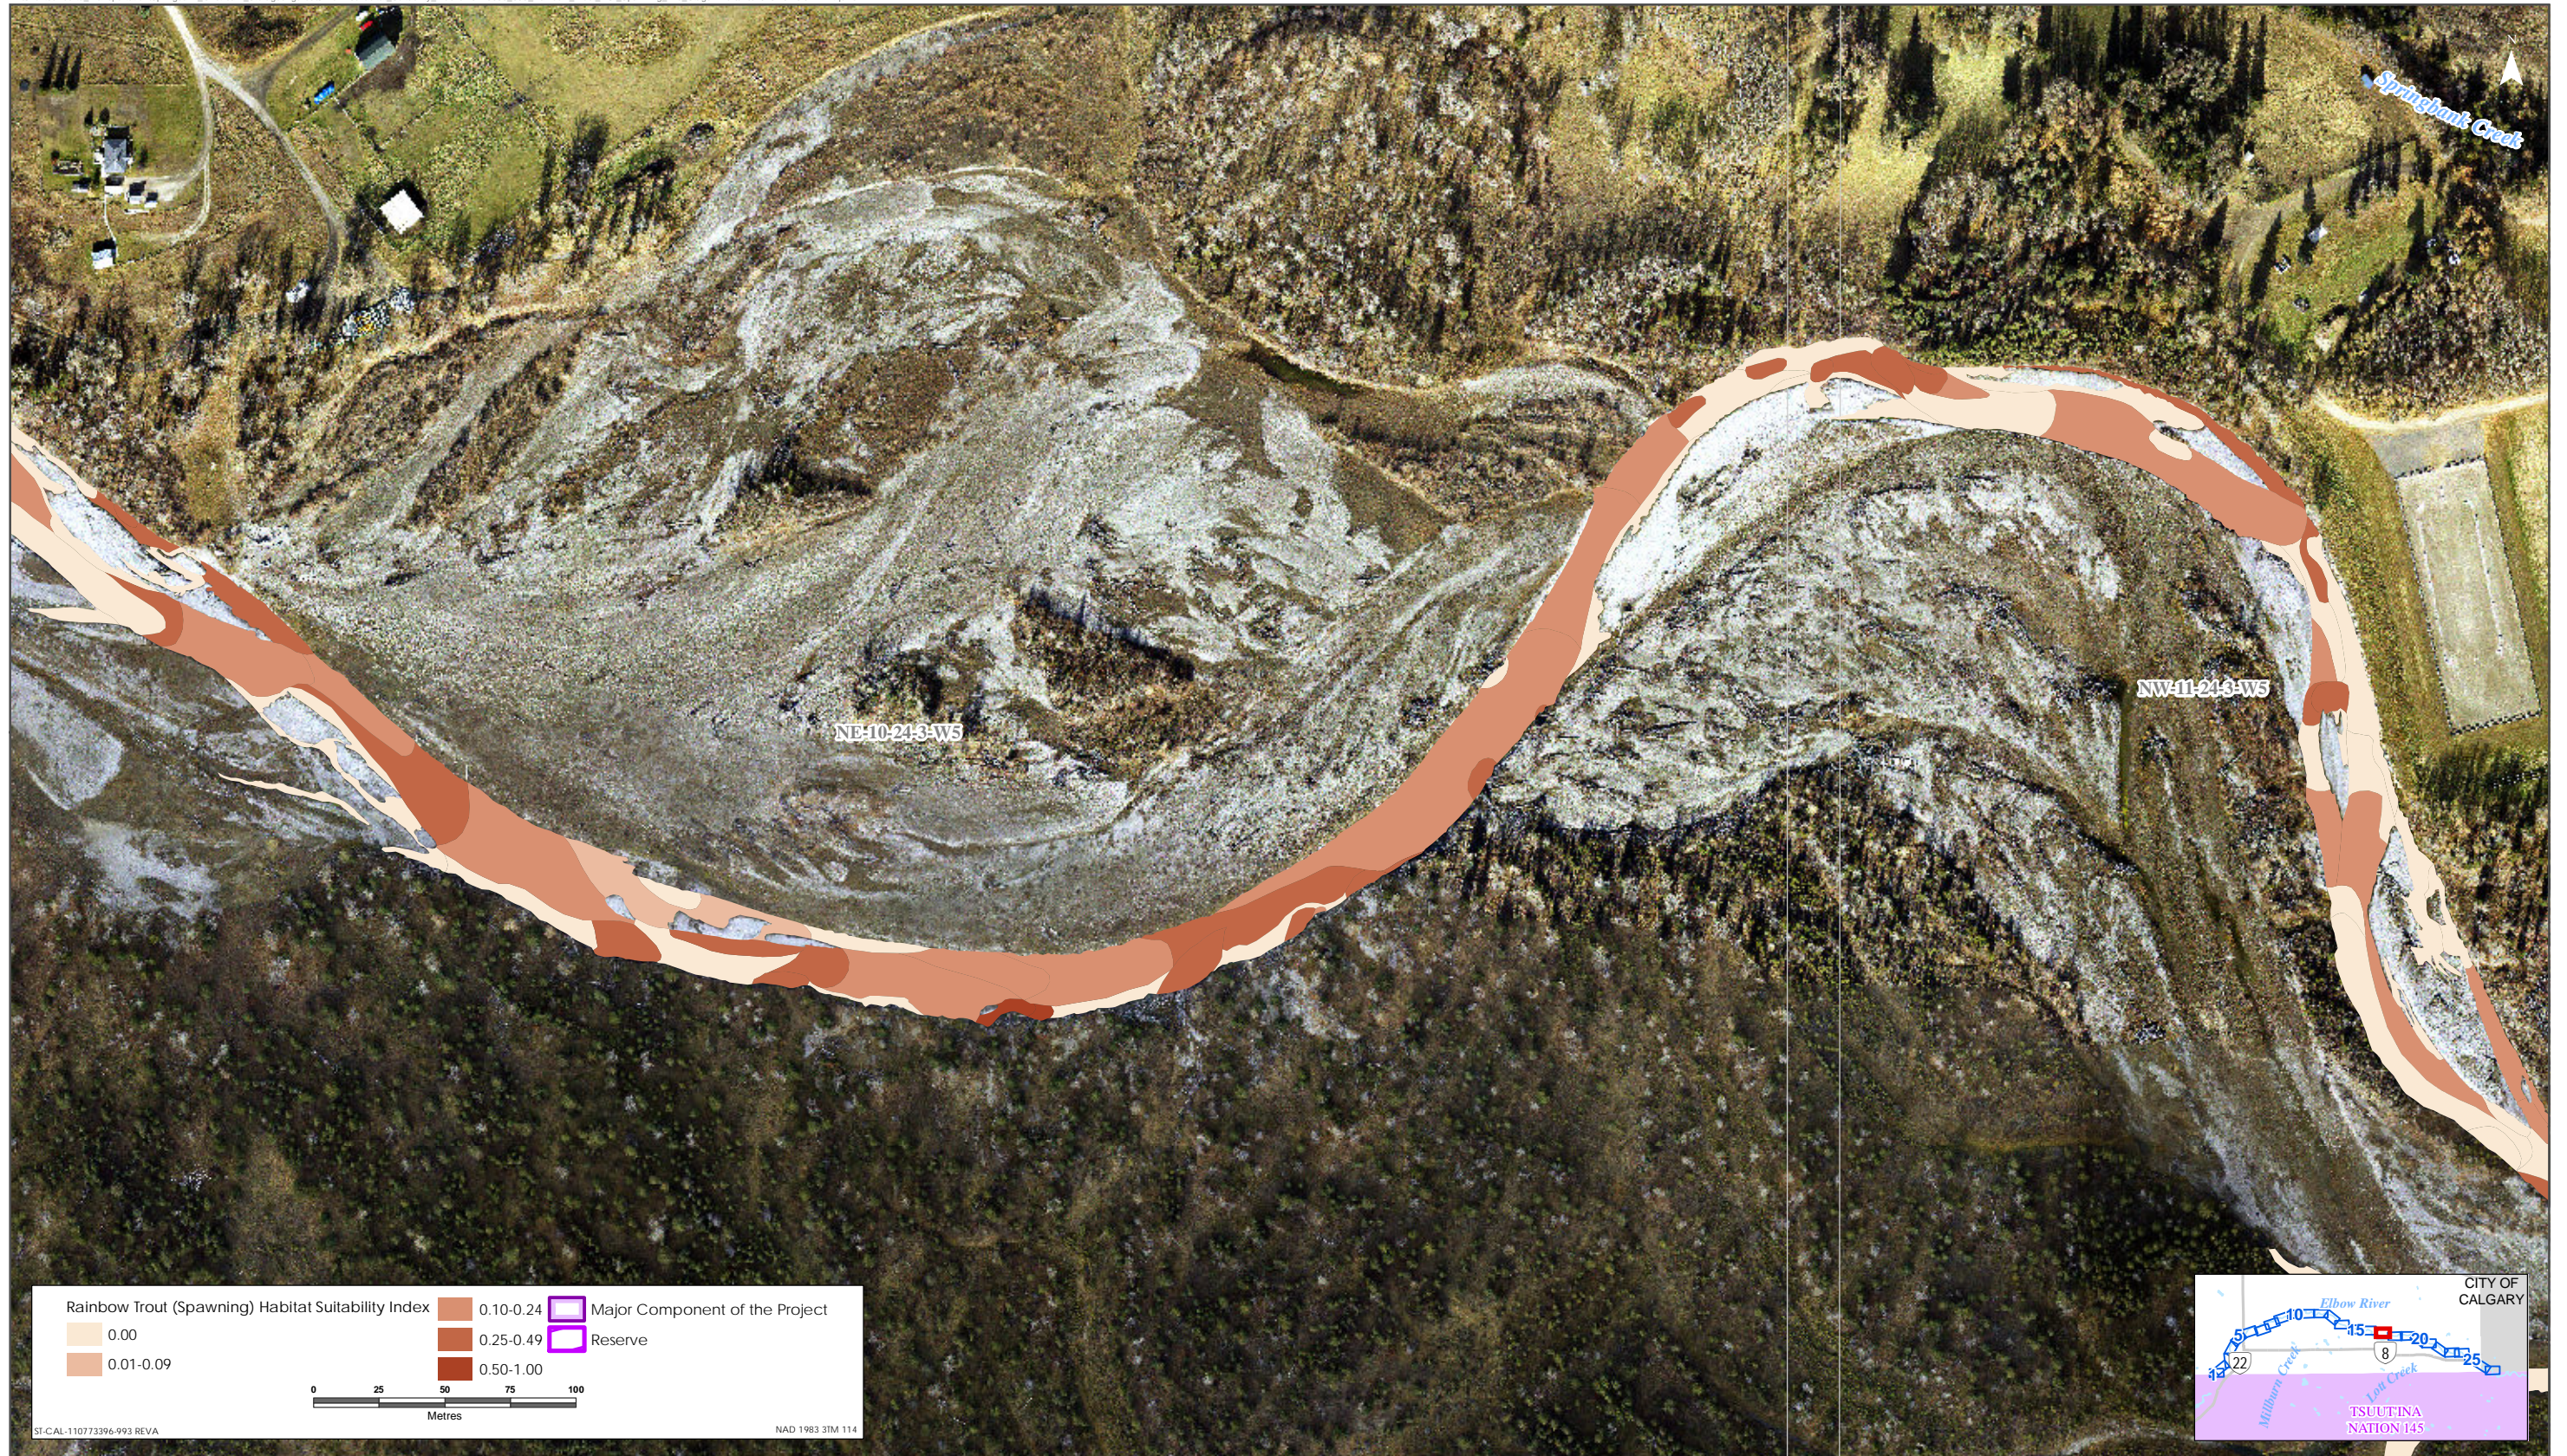

Rainbow Trout HSI Map for Elbow River (Spawning Life Stage)

Sources: Base Data - Government of Alberta, Government of Canada. Thematic Data - Stantec Ltd.
Imagery: 1:1m 10cm resolution October 2019