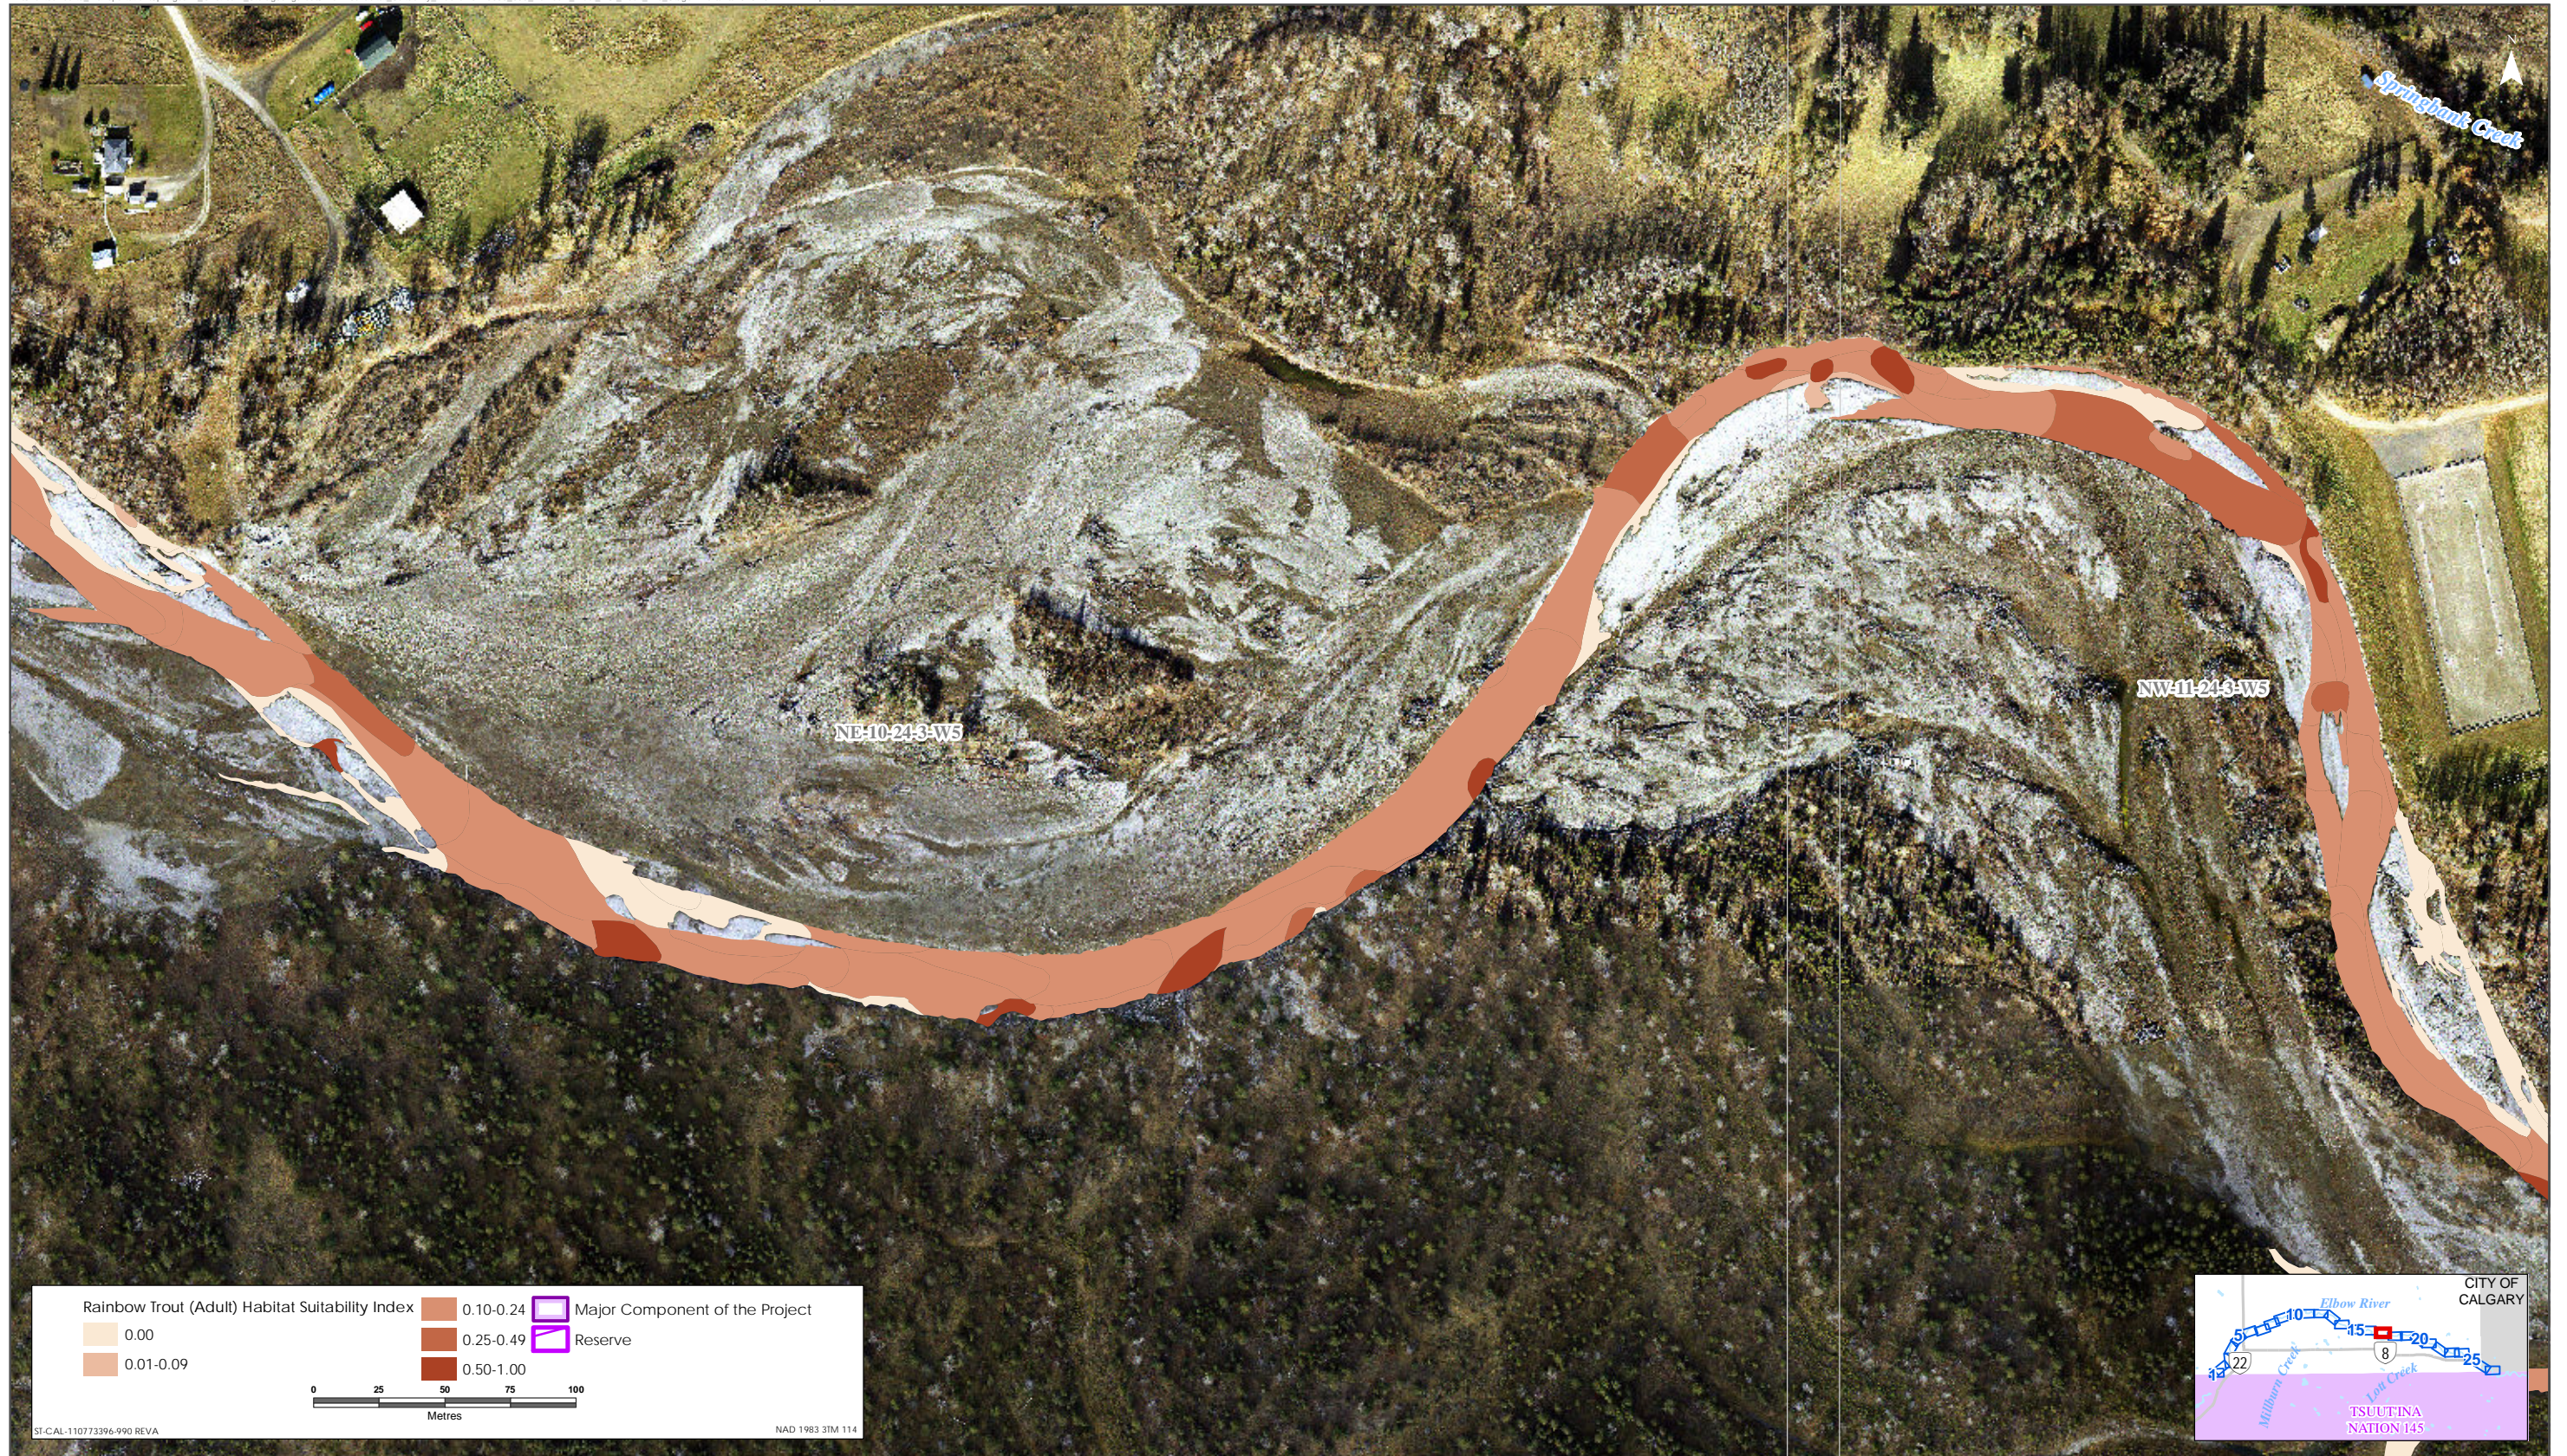

Rainbow Trout HSI Map for Elbow River (Adult Life Stage)

Sources: Base Data - Government of Alberta, Government of Canada. Thematic Data - Stantec Ltd. Imagery: 1:10cm resolution October 2019