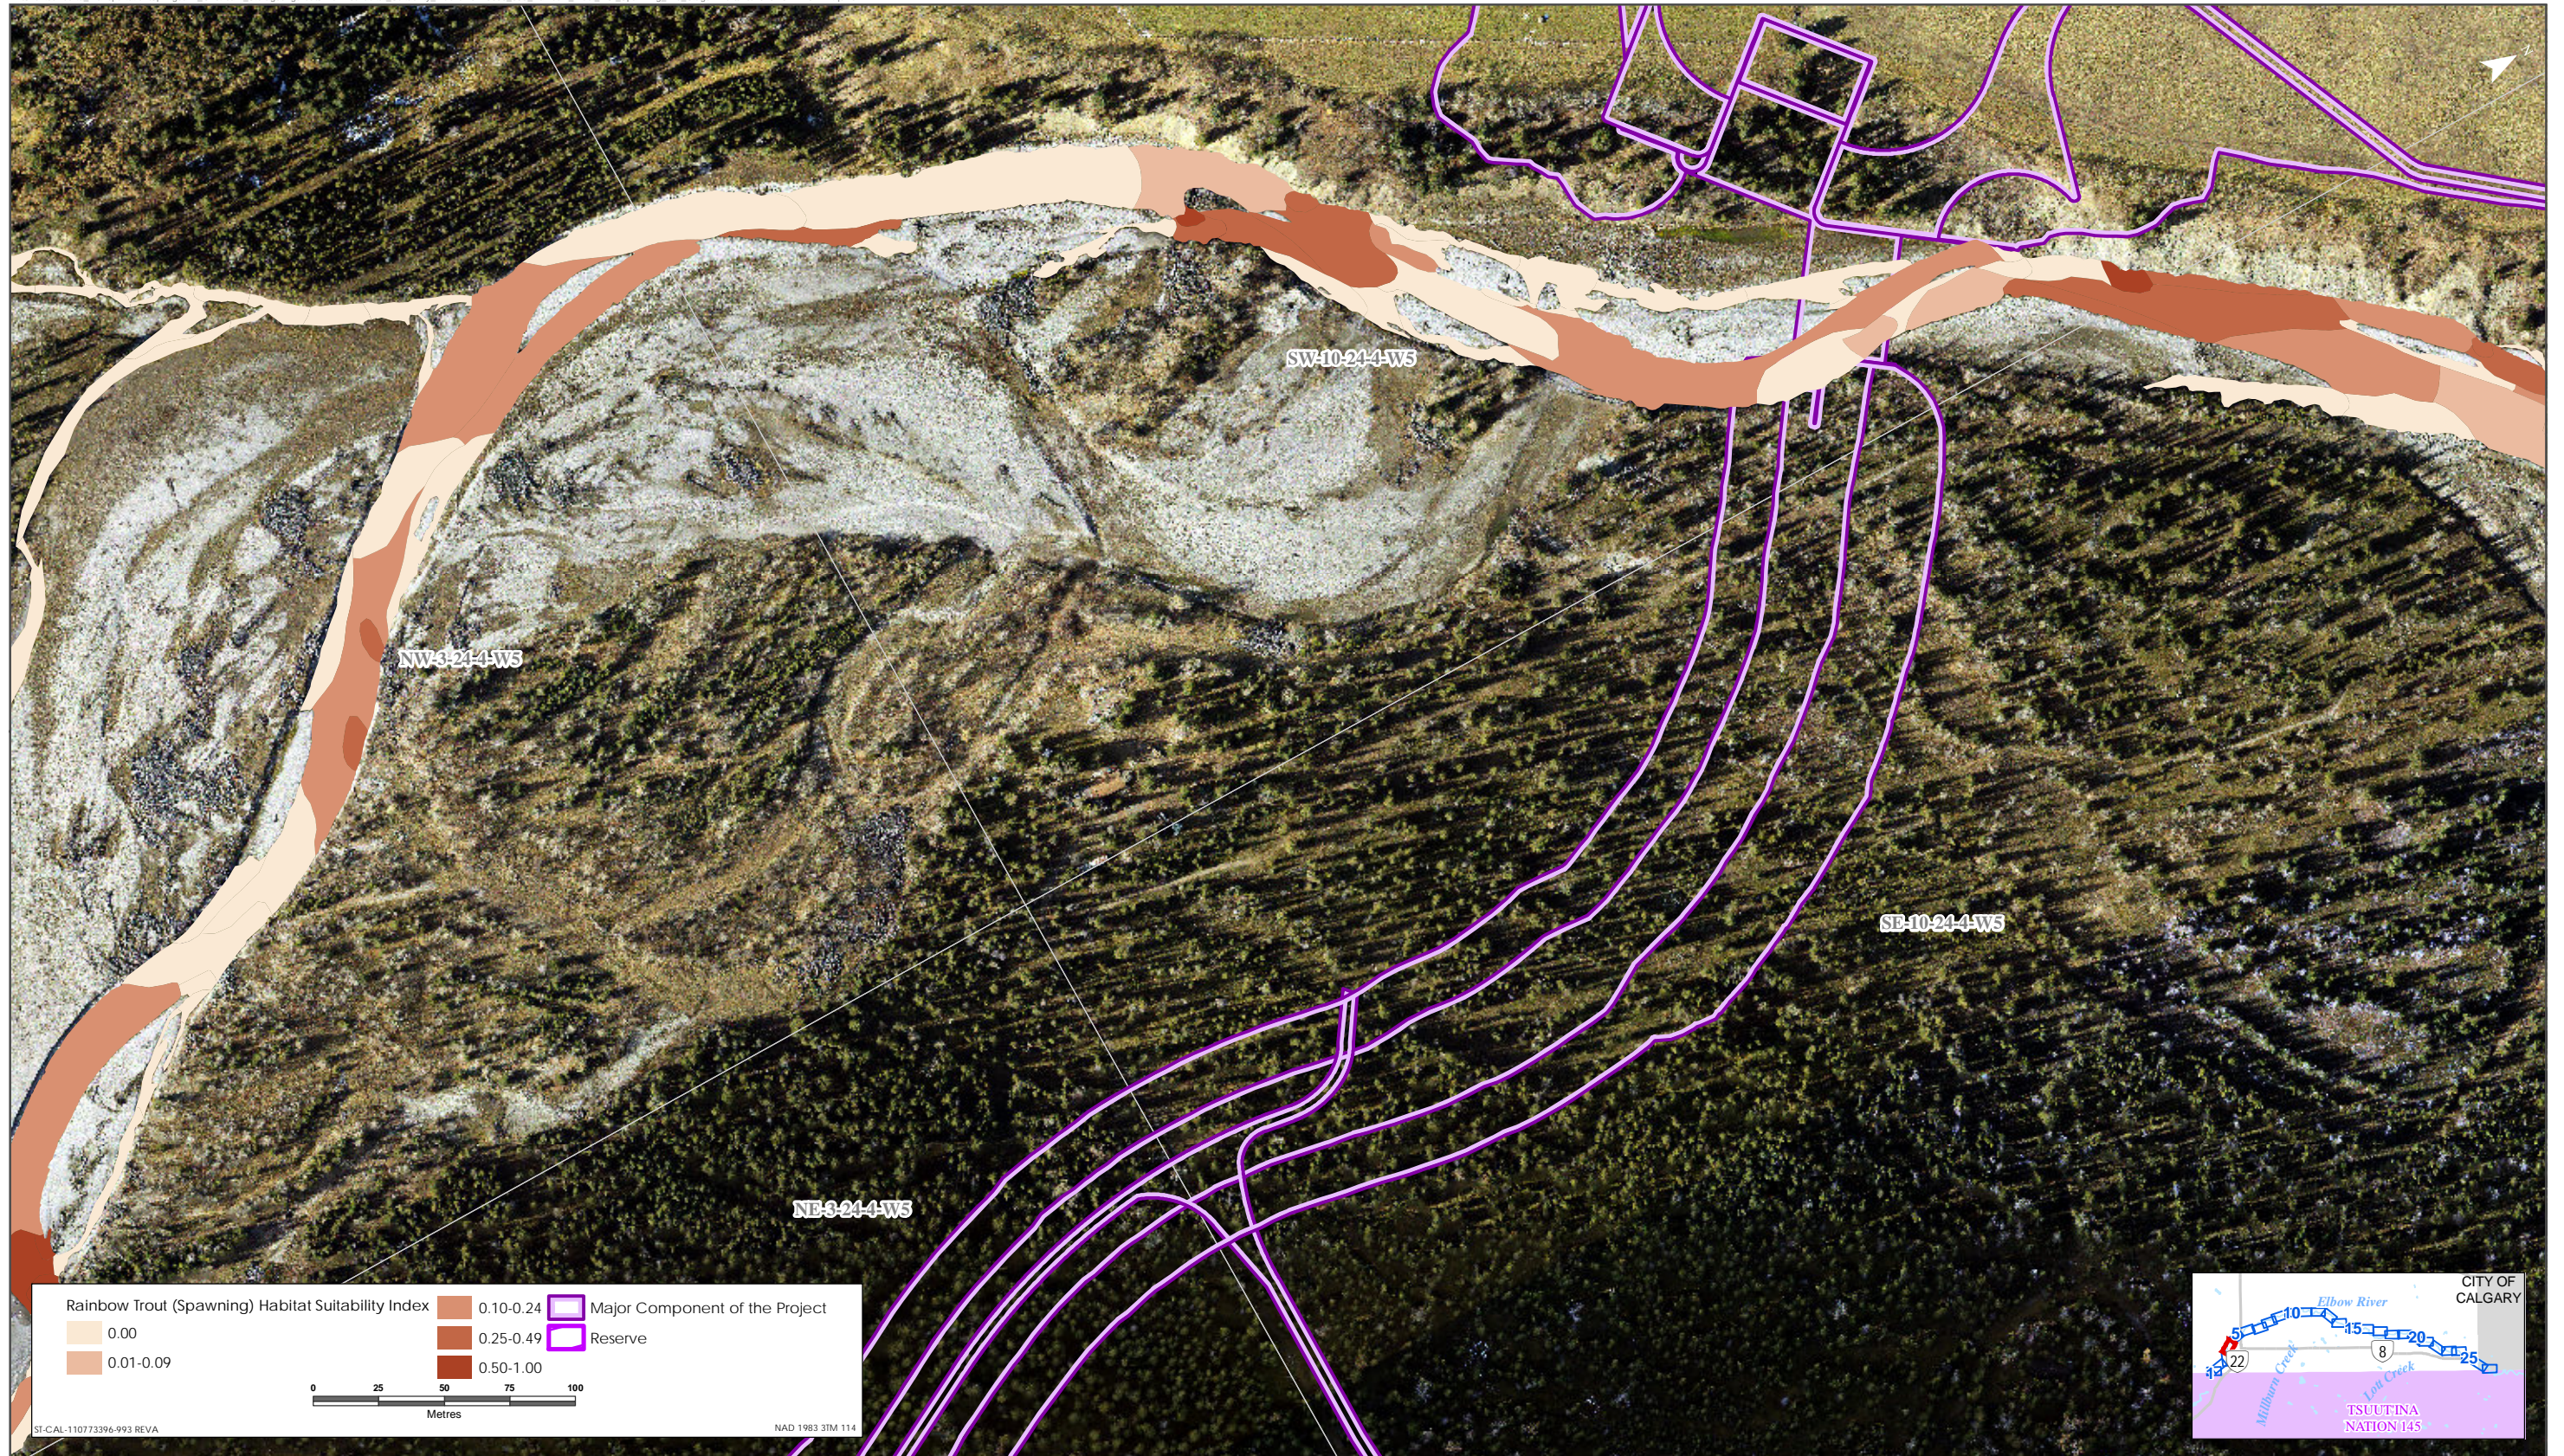

Rainbow Trout HSI Map for Elbow River (Spawning Life Stage)

Sources: Base Data - Government of Alberta, Government of Canada. Thematic Data - Stantec Ltd. Imagery: 1.4m 10cm resolution October 2019