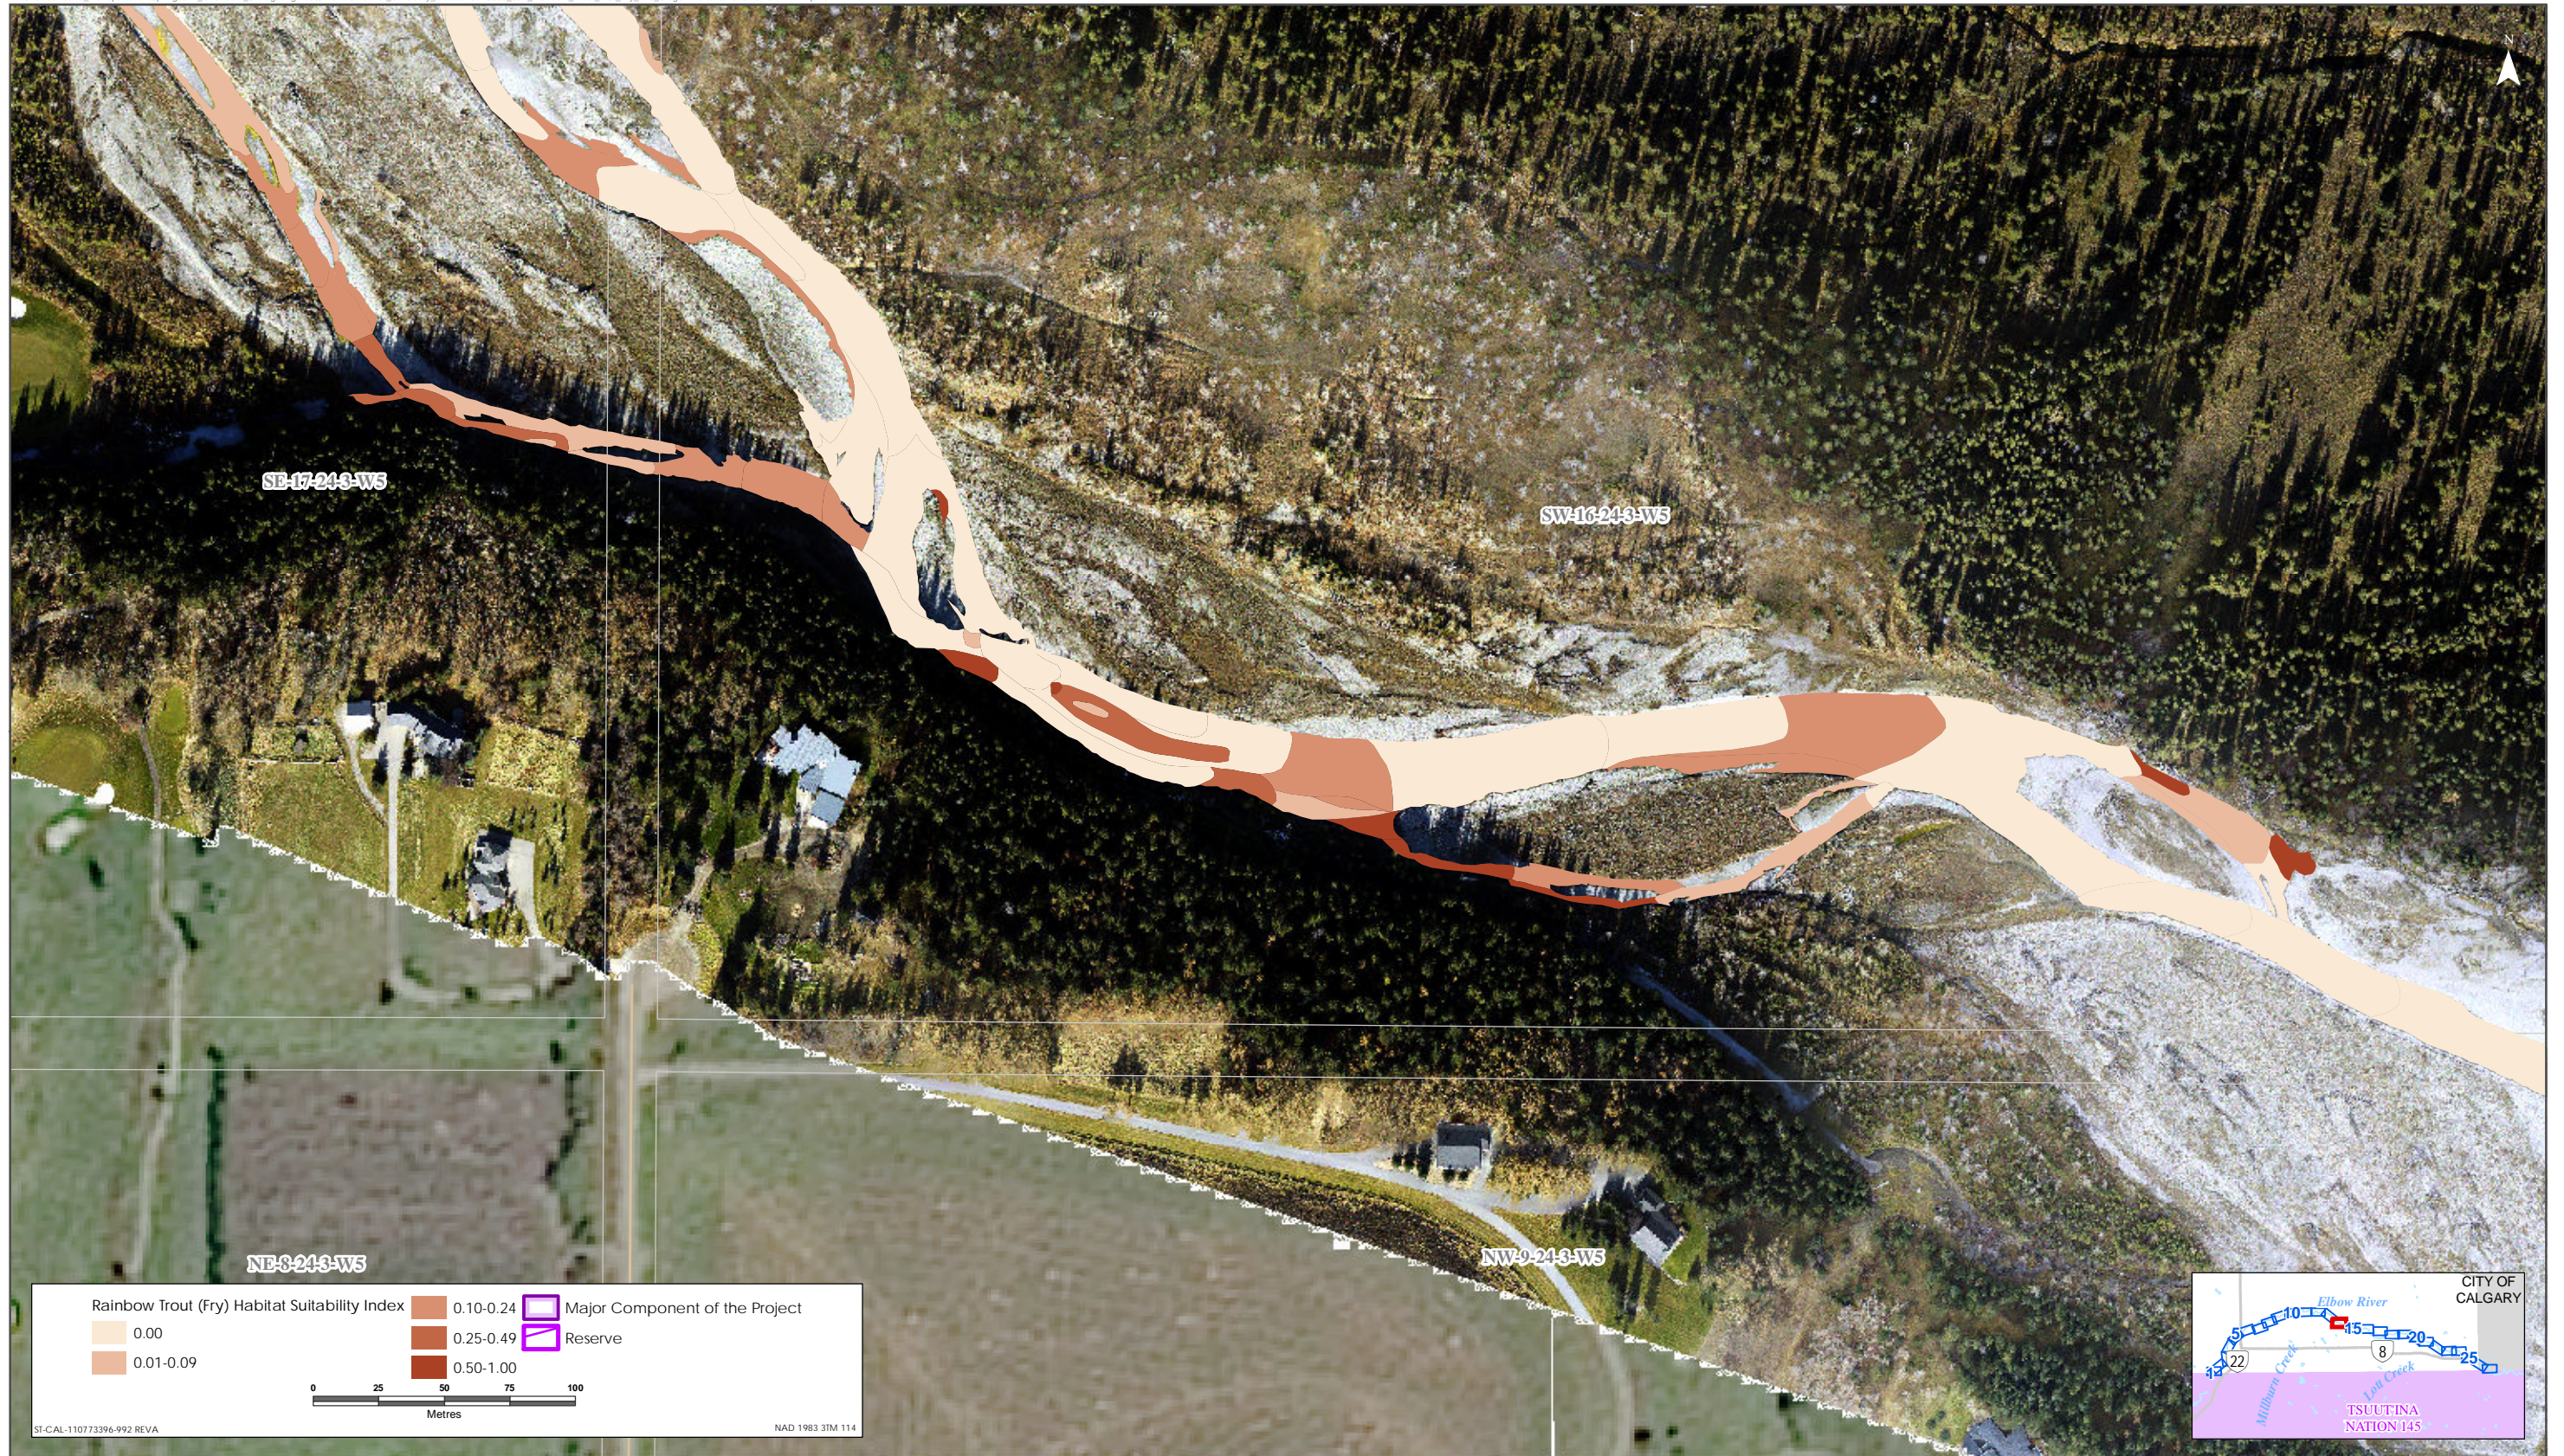

Rainbow Trout HSI Map for Elbow River (Fry Life Stage)

Sources: Base Data - Government of Alberta, Government of Canada. Thematic Data - Stantec Ltd.
Imagery: 1:1m 10cm resolution October 2019